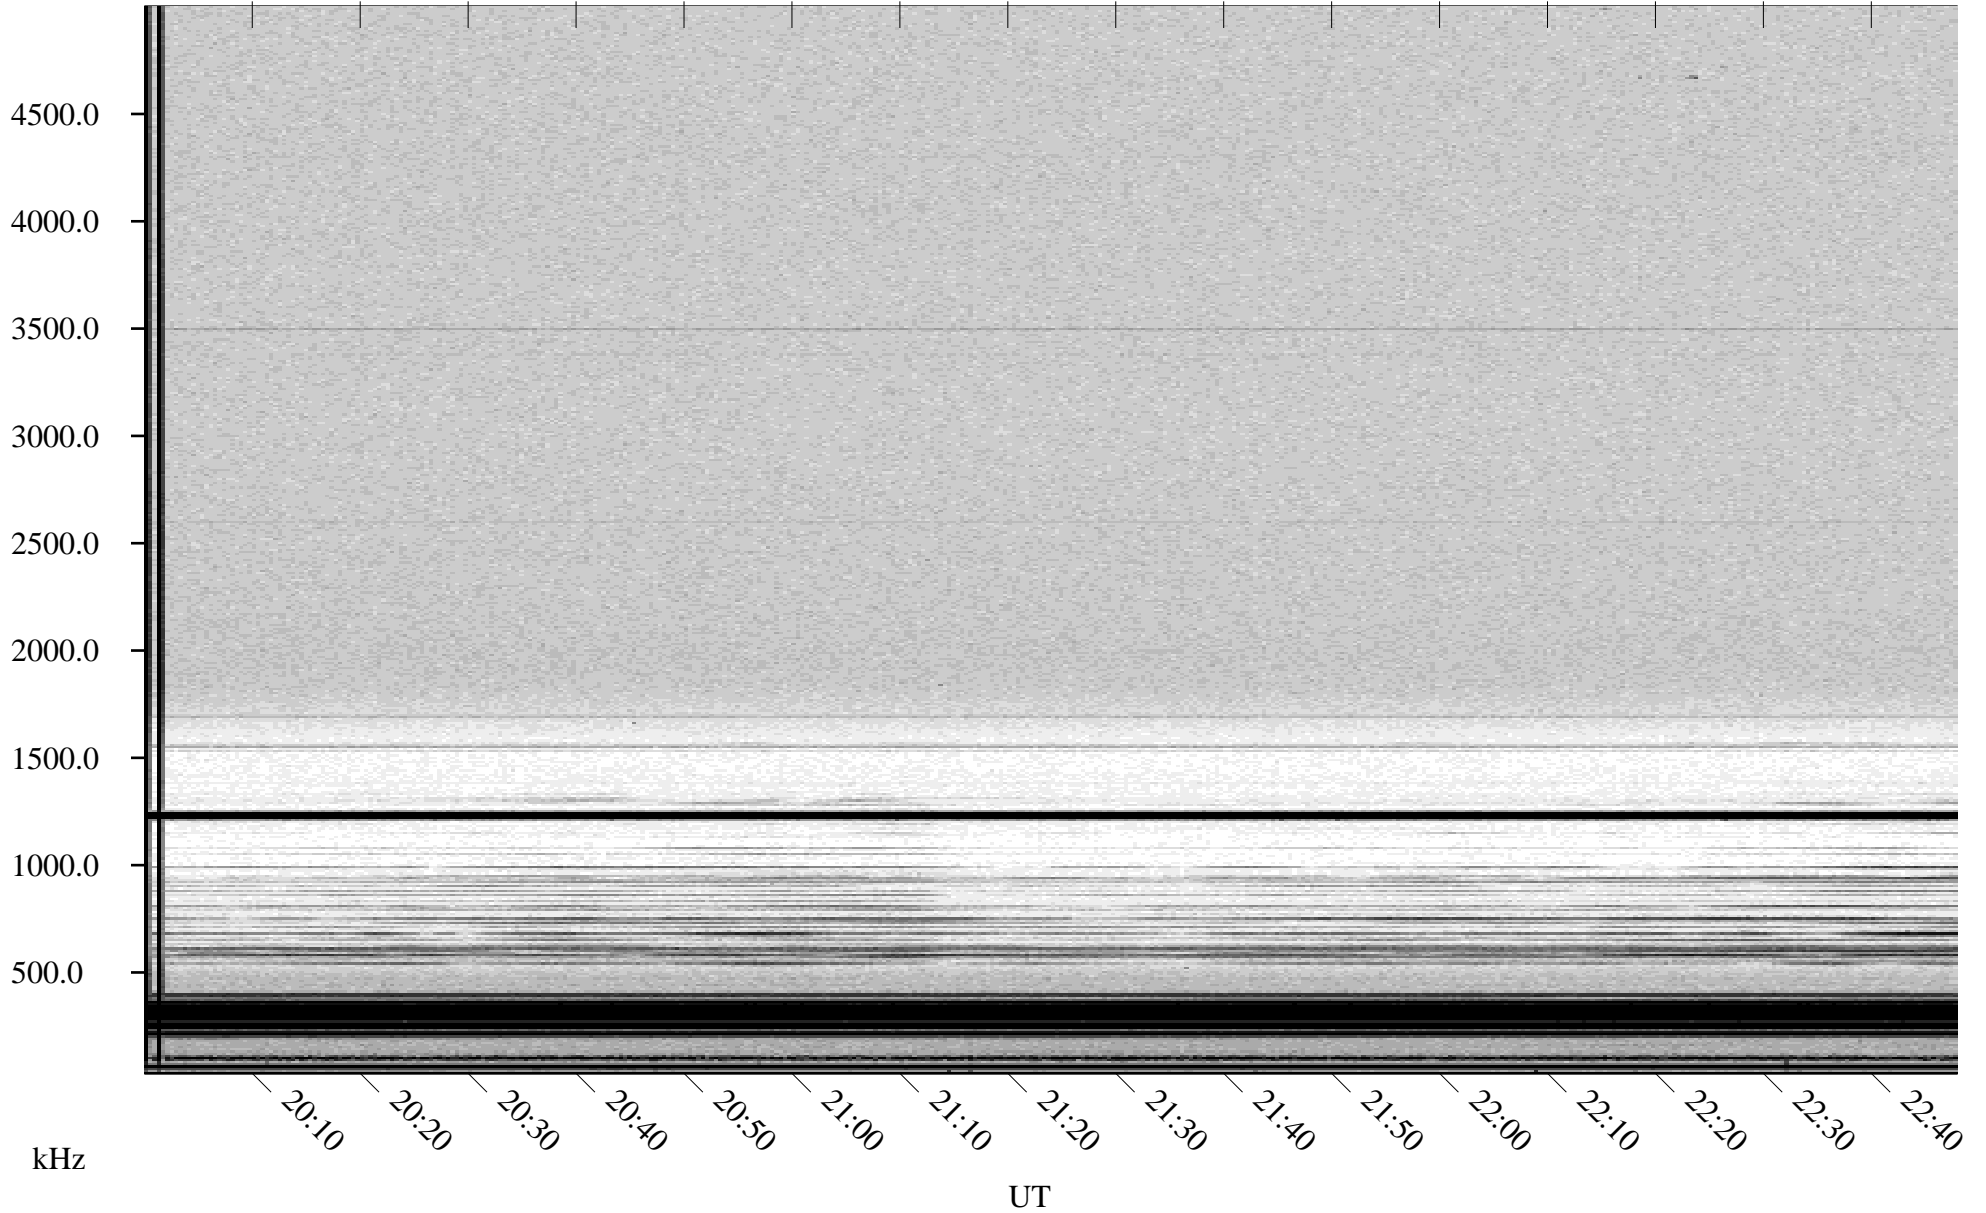

04/10/2000 Churchill, MTB

Linear Scale Black = 161 White = 15

ch001011.r00m max_12

Page 1

04/10/2000 Churchill, MTB

Linear Scale Black = 161 White = 15

ch001011.r00m max_12

Page 2

04/11/2000 Churchill, MTB

Linear Scale Black = 161 White = 15

ch001011.r00m max_12

Page 3

04/11/2000 Churchill, MTB

Linear Scale Black = 161 White = 15

ch001011.r00m max_12

Page 4

04/11/2000 Churchill, MTB

Linear Scale Black = 161 White = 15

ch001011.r00m max_12

Page 5

04/11/2000 Churchill, MTB

Linear Scale Black = 161 White = 15

ch001011.r00m max_12

Page 6

04/11/2000 Churchill, MTB

Linear Scale Black = 161 White = 15

ch001011.r00m max_12

04/11/2000 Churchill, MTB

Linear Scale Black = 161 White = 15

ch001011.r00m max_12