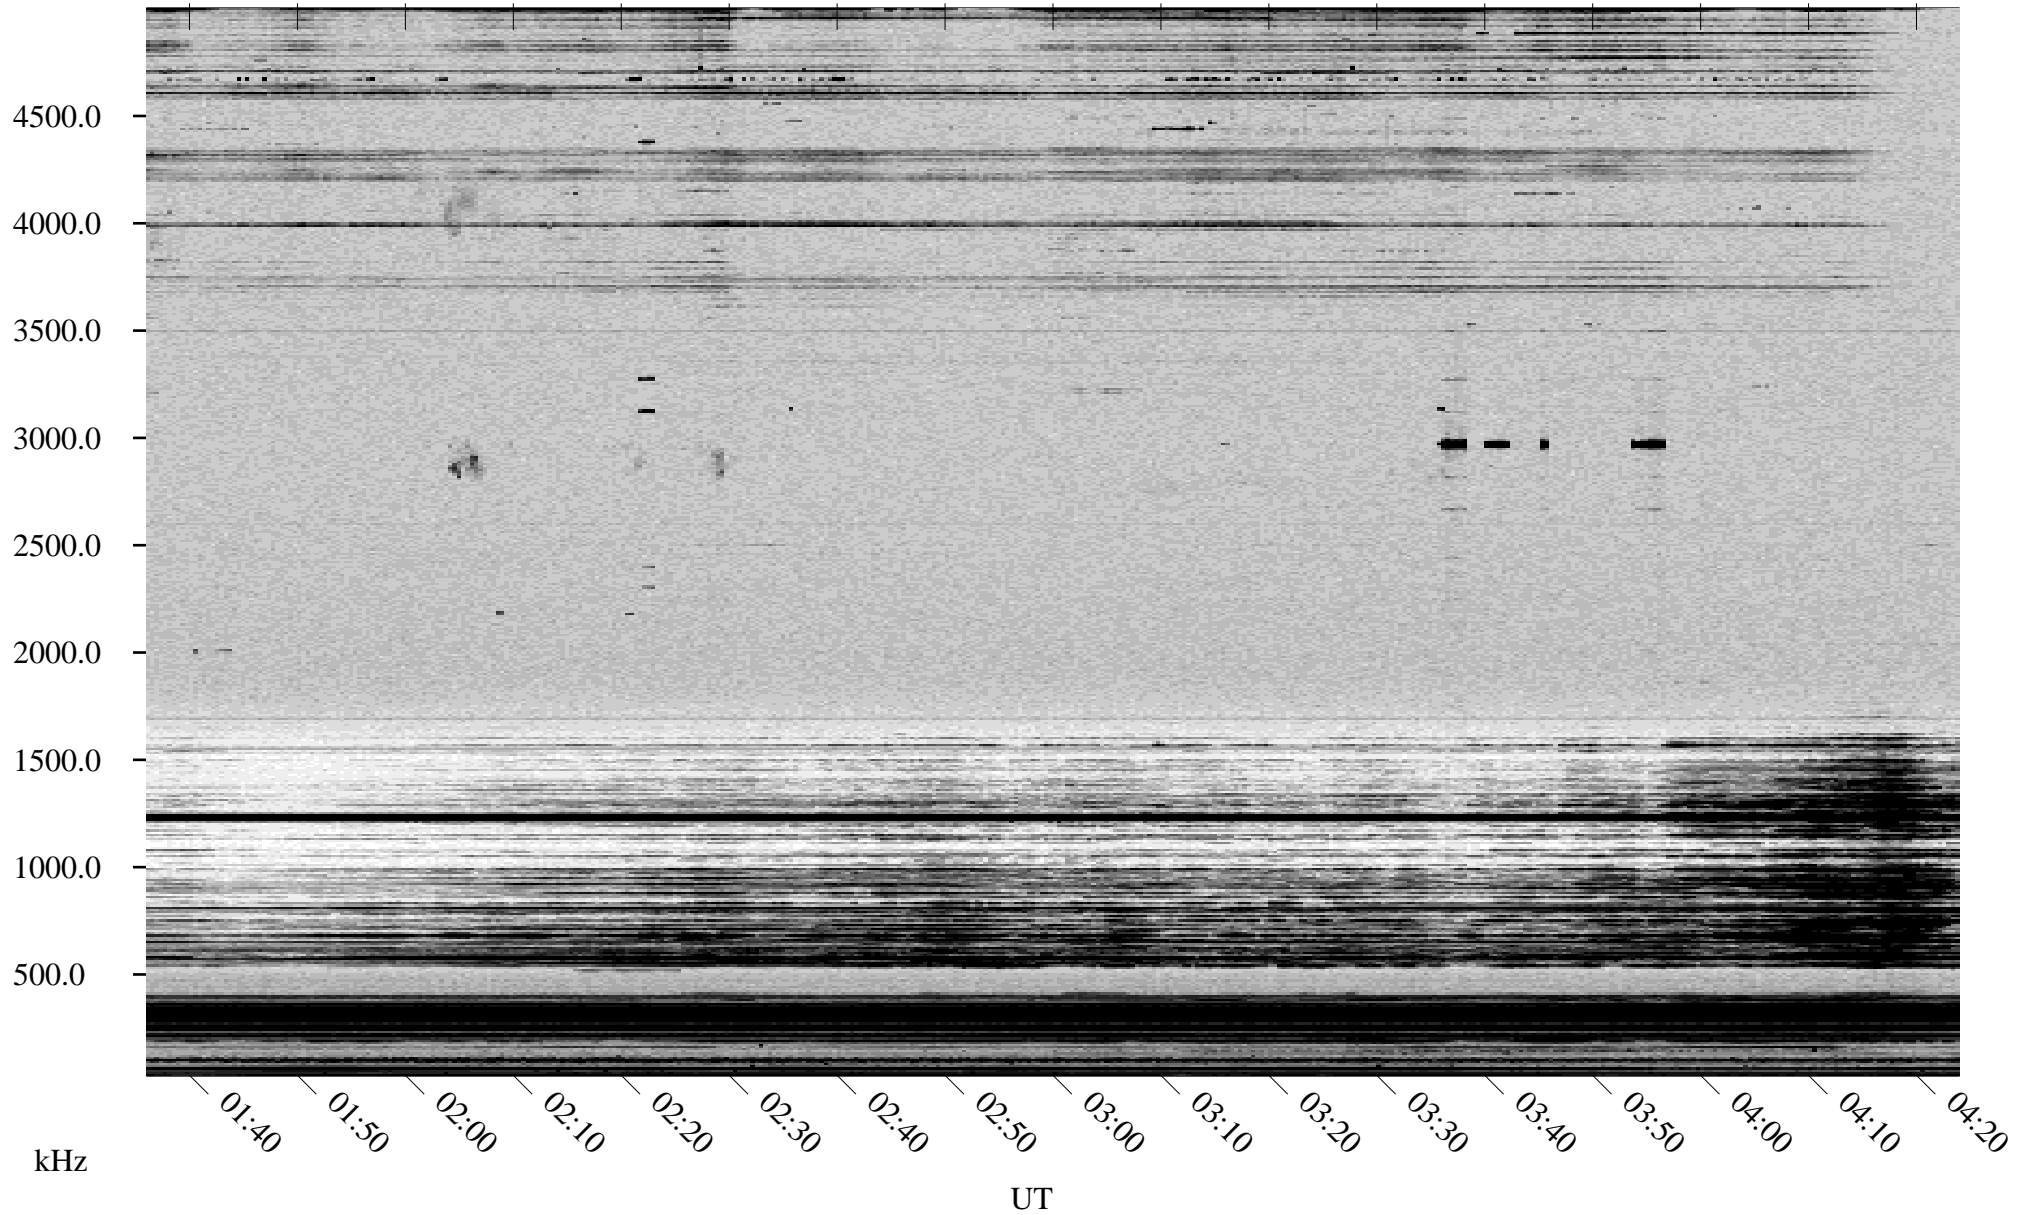

04/10/2000 Churchill, MTB

Linear Scale Black = 161 White = 15

ch001011.r00m max_12

Page 1

04/10/2000 Churchill, MTB

Linear Scale Black = 161 White = 15

ch001011.r00m max_12

Page 2

04/11/2000 Churchill, MTB

Linear Scale Black = 161 White = 15

ch001011.r00m max_12

Page 3

04/11/2000 Churchill, MTB

Linear Scale Black = 161 White = 15

ch001011.r00m max_12

Page 4

04/11/2000 Churchill, MTB

Linear Scale Black = 161 White = 15

ch001011.r00m max_12

Page 5

04/11/2000 Churchill, MTB

Linear Scale Black = 161 White = 15

ch001011.r00m max_12

Page 6

04/11/2000 Churchill, MTB

Linear Scale Black = 161 White = 15

ch001011.r00m max_12

04/11/2000 Churchill, MTB

Linear Scale Black = 161 White = 15

ch001011.r00m max_12