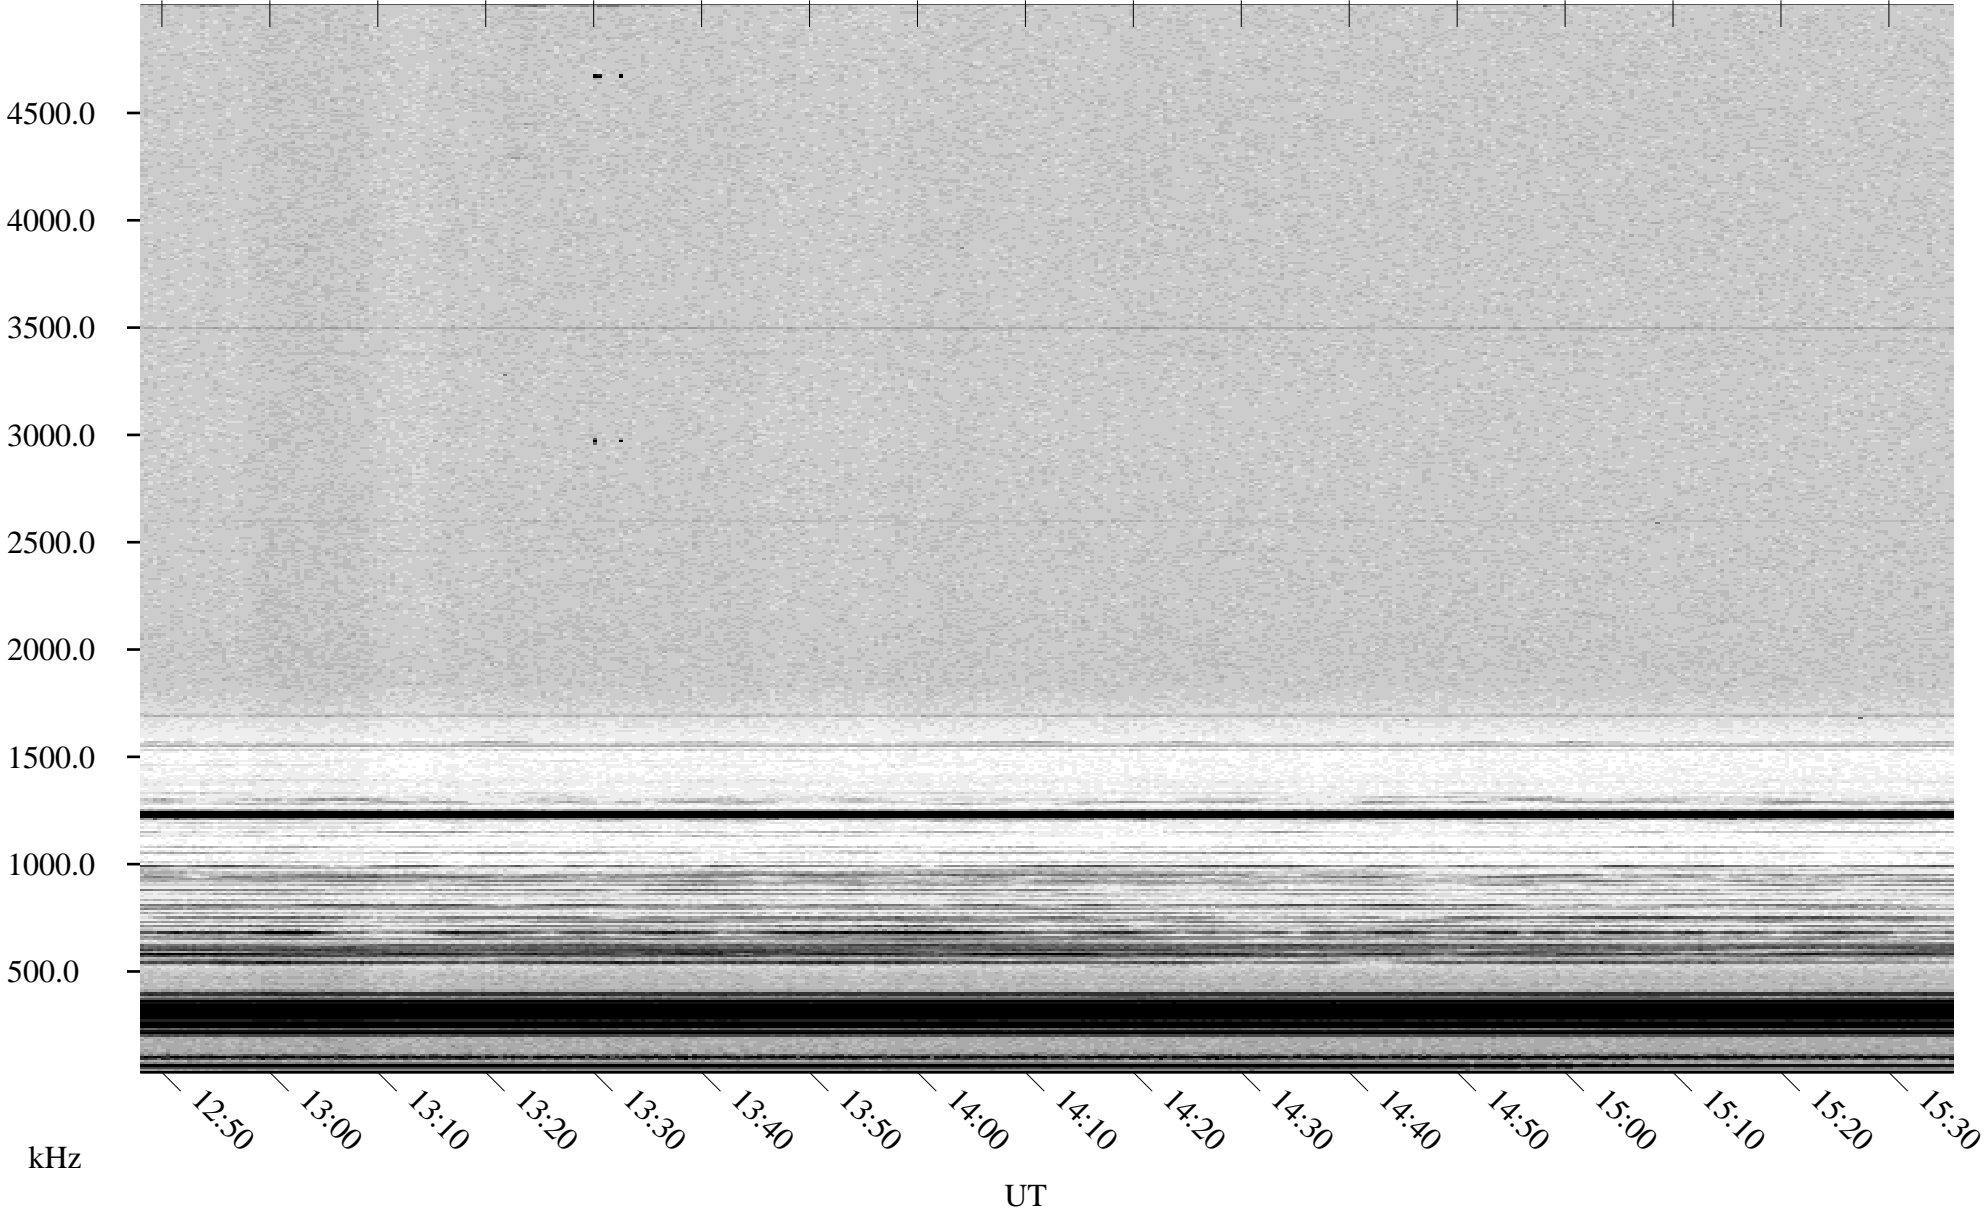

04/10/2000 Churchill, MTB

Linear Scale Black = 161 White = 15

ch001011.r00m max_12

Page 1

04/10/2000 Churchill, MTB

Linear Scale Black = 161 White = 15

ch001011.r00m max_12

Page 2

04/11/2000 Churchill, MTB

Linear Scale Black = 161 White = 15

ch001011.r00m max_12

Page 3

04/11/2000 Churchill, MTB

Linear Scale Black = 161 White = 15

ch001011.r00m max_12

Page 4

04/11/2000 Churchill, MTB

Linear Scale Black = 161 White = 15

ch001011.r00m max_12

Page 5

04/11/2000 Churchill, MTB

Linear Scale Black = 161 White = 15

ch001011.r00m max_12

Page 6

04/11/2000 Churchill, MTB

Linear Scale Black = 161 White = 15

ch001011.r00m max_12

04/11/2000 Churchill, MTB

Linear Scale Black = 161 White = 15

ch001011.r00m max_12