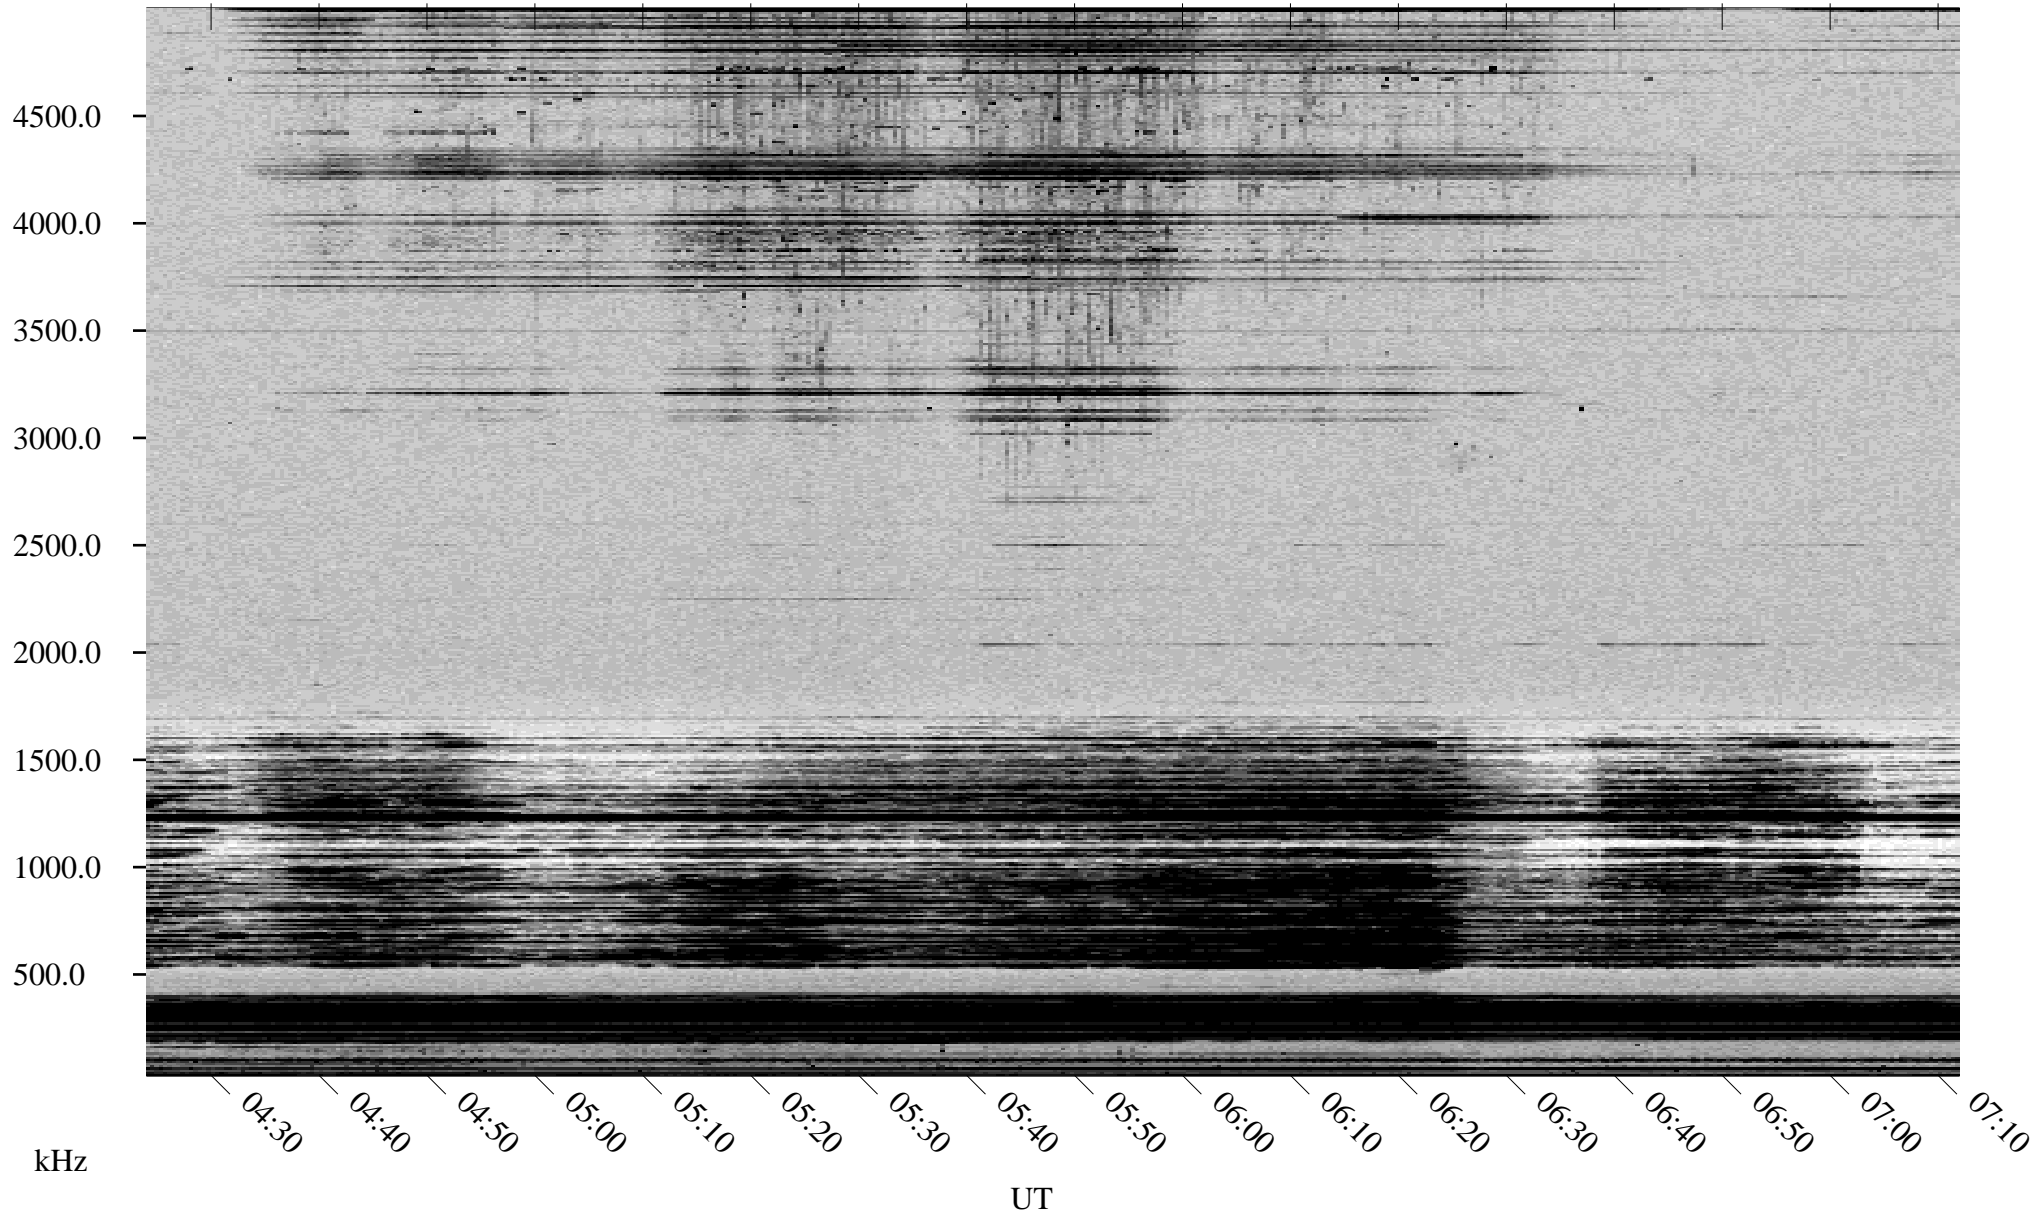

04/10/2000 Churchill, MTB

Linear Scale Black = 161 White = 15

ch001011.r00m max_12

Page 1

04/10/2000 Churchill, MTB

Linear Scale Black = 161 White = 15

ch001011.r00m max_12

Page 2

04/11/2000 Churchill, MTB

Linear Scale Black = 161 White = 15

ch001011.r00m max_12

Page 3

04/11/2000 Churchill, MTB

Linear Scale Black = 161 White = 15

ch001011.r00m max_12

Page 4

04/11/2000 Churchill, MTB

Linear Scale Black = 161 White = 15

ch001011.r00m max_12

Page 5

04/11/2000 Churchill, MTB

Linear Scale Black = 161 White = 15

ch001011.r00m max_12

Page 6

04/11/2000 Churchill, MTB

Linear Scale Black = 161 White = 15

ch001011.r00m max_12

04/11/2000 Churchill, MTB

Linear Scale Black = 161 White = 15

ch001011.r00m max_12