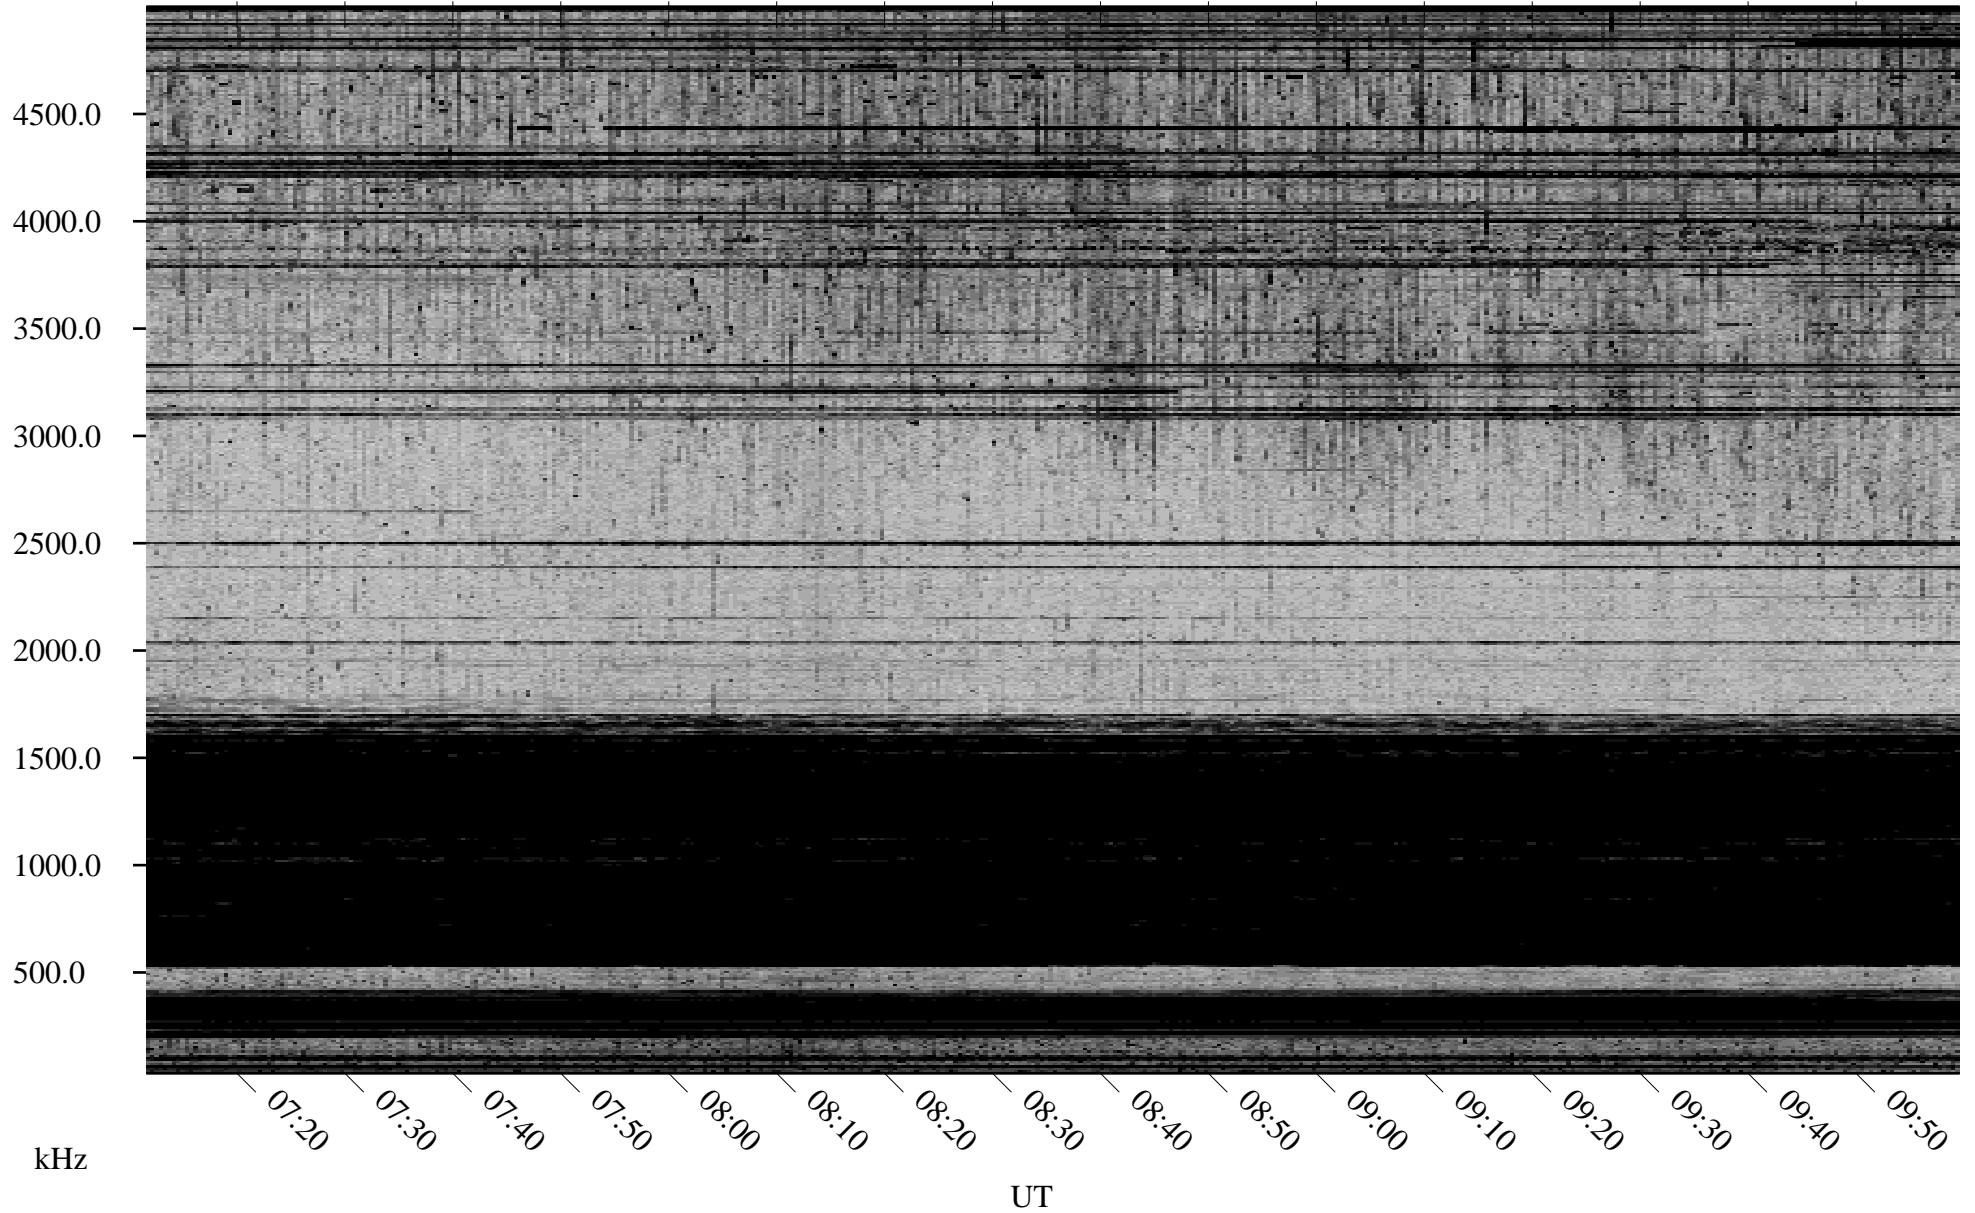

04/14/2000 Churchill, MTB

Linear Scale Black = 161 White = 15

ch001051.r00m max_12

Page 1

04/14/2000 Churchill, MTB

Linear Scale Black = 161 White = 15

ch001051.r00m max_12

Page 2

04/15/2000 Churchill, MTB

Linear Scale Black = 161 White = 15

ch001051.r00m max_12

Page 3

04/15/2000 Churchill, MTB

Linear Scale Black = 161 White = 15

ch001051.r00m max_12

Page 4

04/15/2000 Churchill, MTB

Linear Scale Black = 161 White = 15

ch001051.r00m max_12

Page 5

04/15/2000 Churchill, MTB

Linear Scale Black = 161 White = 15

ch001051.r00m max_12

Page 6

04/15/2000 Churchill, MTB

Linear Scale Black = 161 White = 15

ch001051.r00m max_12

Page 7

04/15/2000 Churchill, MTB

Linear Scale Black = 161 White = 15

ch001051.r00m max_12