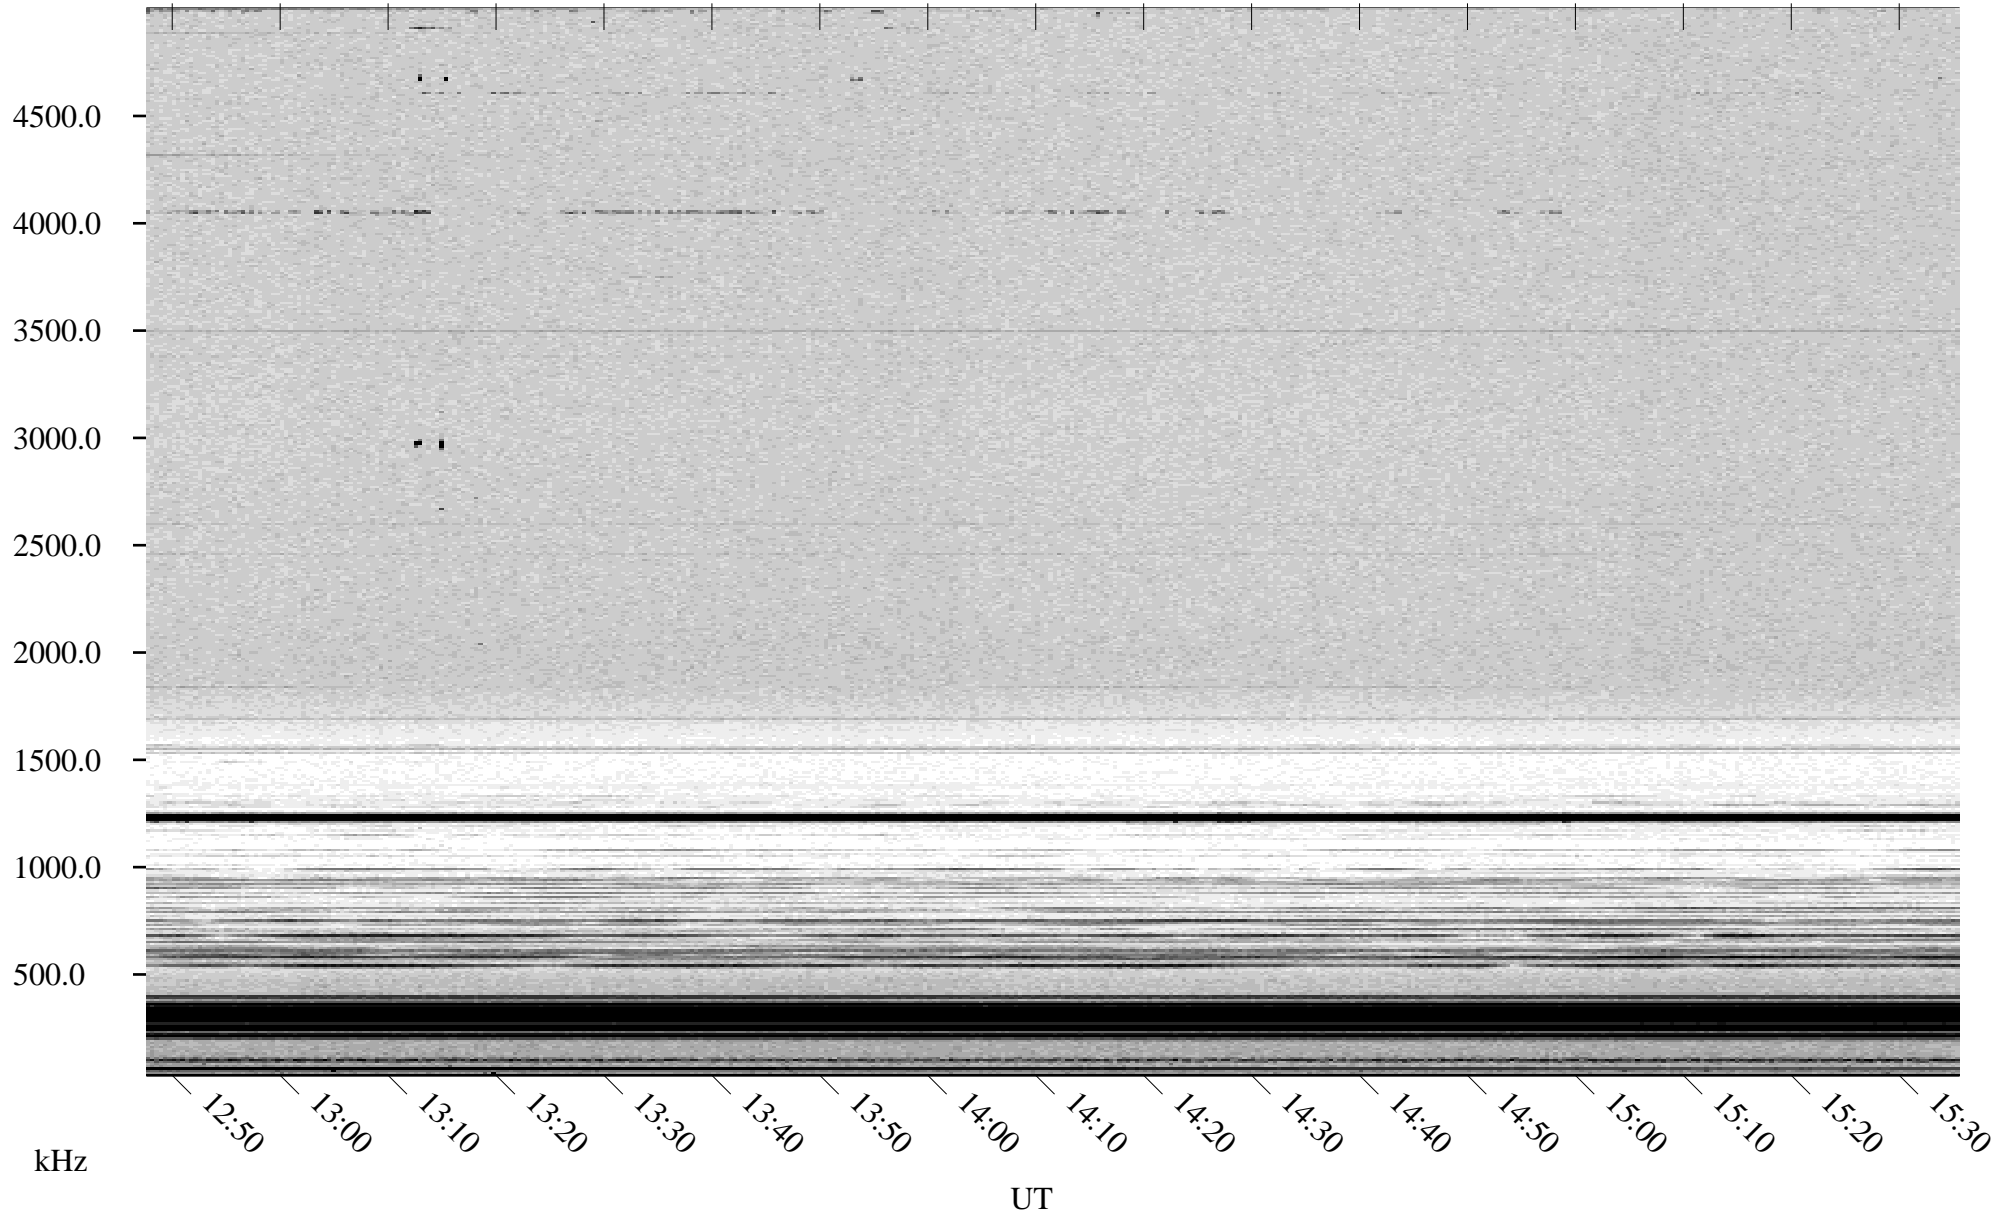

04/14/2000 Churchill, MTB

Linear Scale Black = 161 White = 15

ch001051.r00m max_12

Page 1

04/14/2000 Churchill, MTB

Linear Scale Black = 161 White = 15

ch001051.r00m max_12

Page 2

04/15/2000 Churchill, MTB

Linear Scale Black = 161 White = 15

ch001051.r00m max_12

Page 3

04/15/2000 Churchill, MTB

Linear Scale Black = 161 White = 15

ch001051.r00m max_12

Page 4

04/15/2000 Churchill, MTB

Linear Scale Black = 161 White = 15

ch001051.r00m max_12

Page 5

04/15/2000 Churchill, MTB

Linear Scale Black = 161 White = 15

ch001051.r00m max_12

Page 6

04/15/2000 Churchill, MTB

Linear Scale Black = 161 White = 15

ch001051.r00m max_12

Page 7

04/15/2000 Churchill, MTB

Linear Scale Black = 161 White = 15

ch001051.r00m max_12