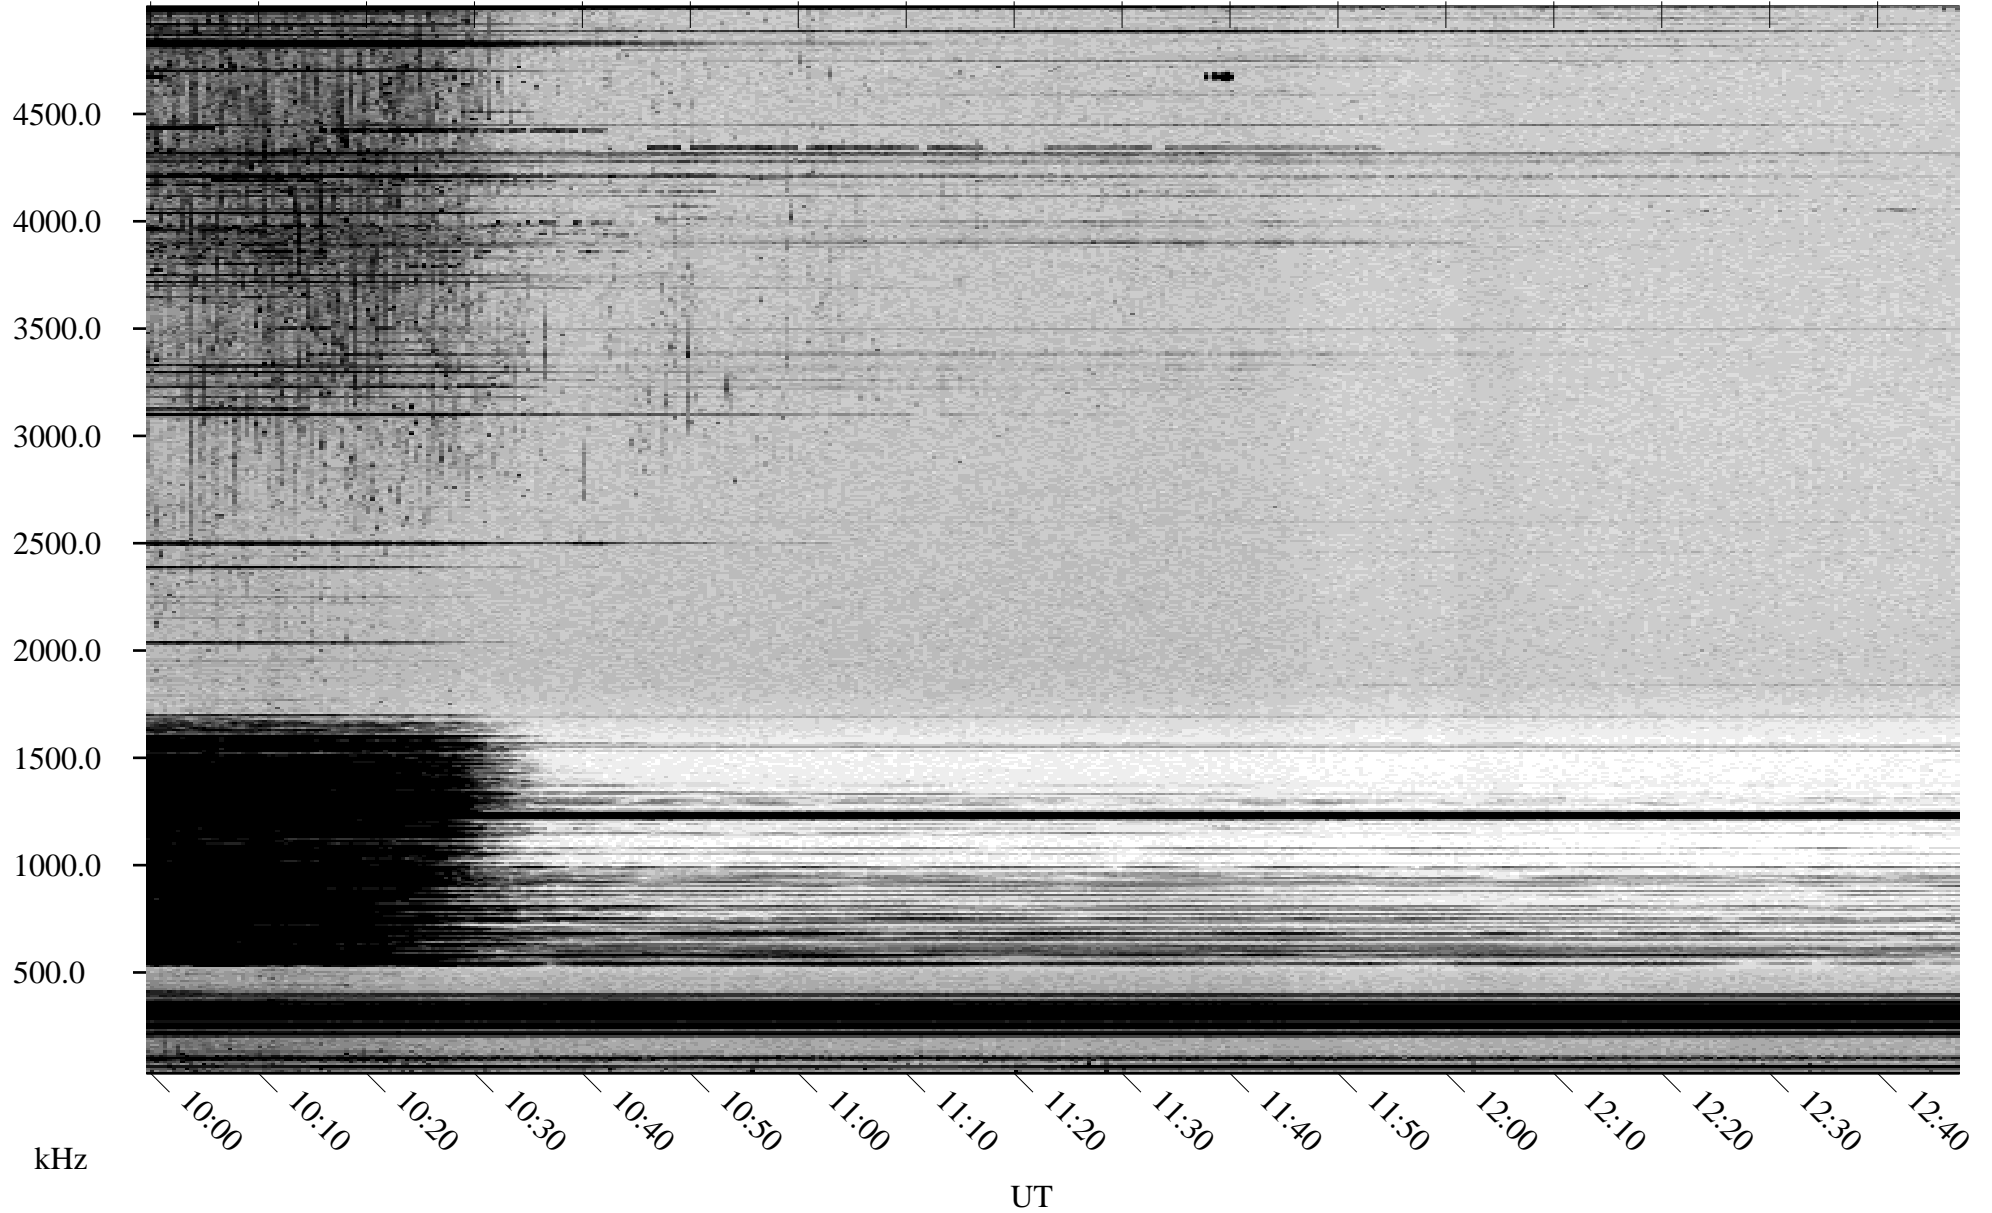

04/14/2000 Churchill, MTB

Linear Scale Black = 161 White = 15

ch001051.r00m max_12

Page 1

04/14/2000 Churchill, MTB

Linear Scale Black = 161 White = 15

ch001051.r00m max_12

Page 2

04/15/2000 Churchill, MTB

Linear Scale Black = 161 White = 15

ch001051.r00m max_12

Page 3

04/15/2000 Churchill, MTB

Linear Scale Black = 161 White = 15

ch001051.r00m max_12

Page 4

04/15/2000 Churchill, MTB

Linear Scale Black = 161 White = 15

ch001051.r00m max_12

Page 5

04/15/2000 Churchill, MTB

Linear Scale Black = 161 White = 15

ch001051.r00m max_12

Page 6

04/15/2000 Churchill, MTB

Linear Scale Black = 161 White = 15

ch001051.r00m max_12

Page 7

04/15/2000 Churchill, MTB

Linear Scale Black = 161 White = 15

ch001051.r00m max_12