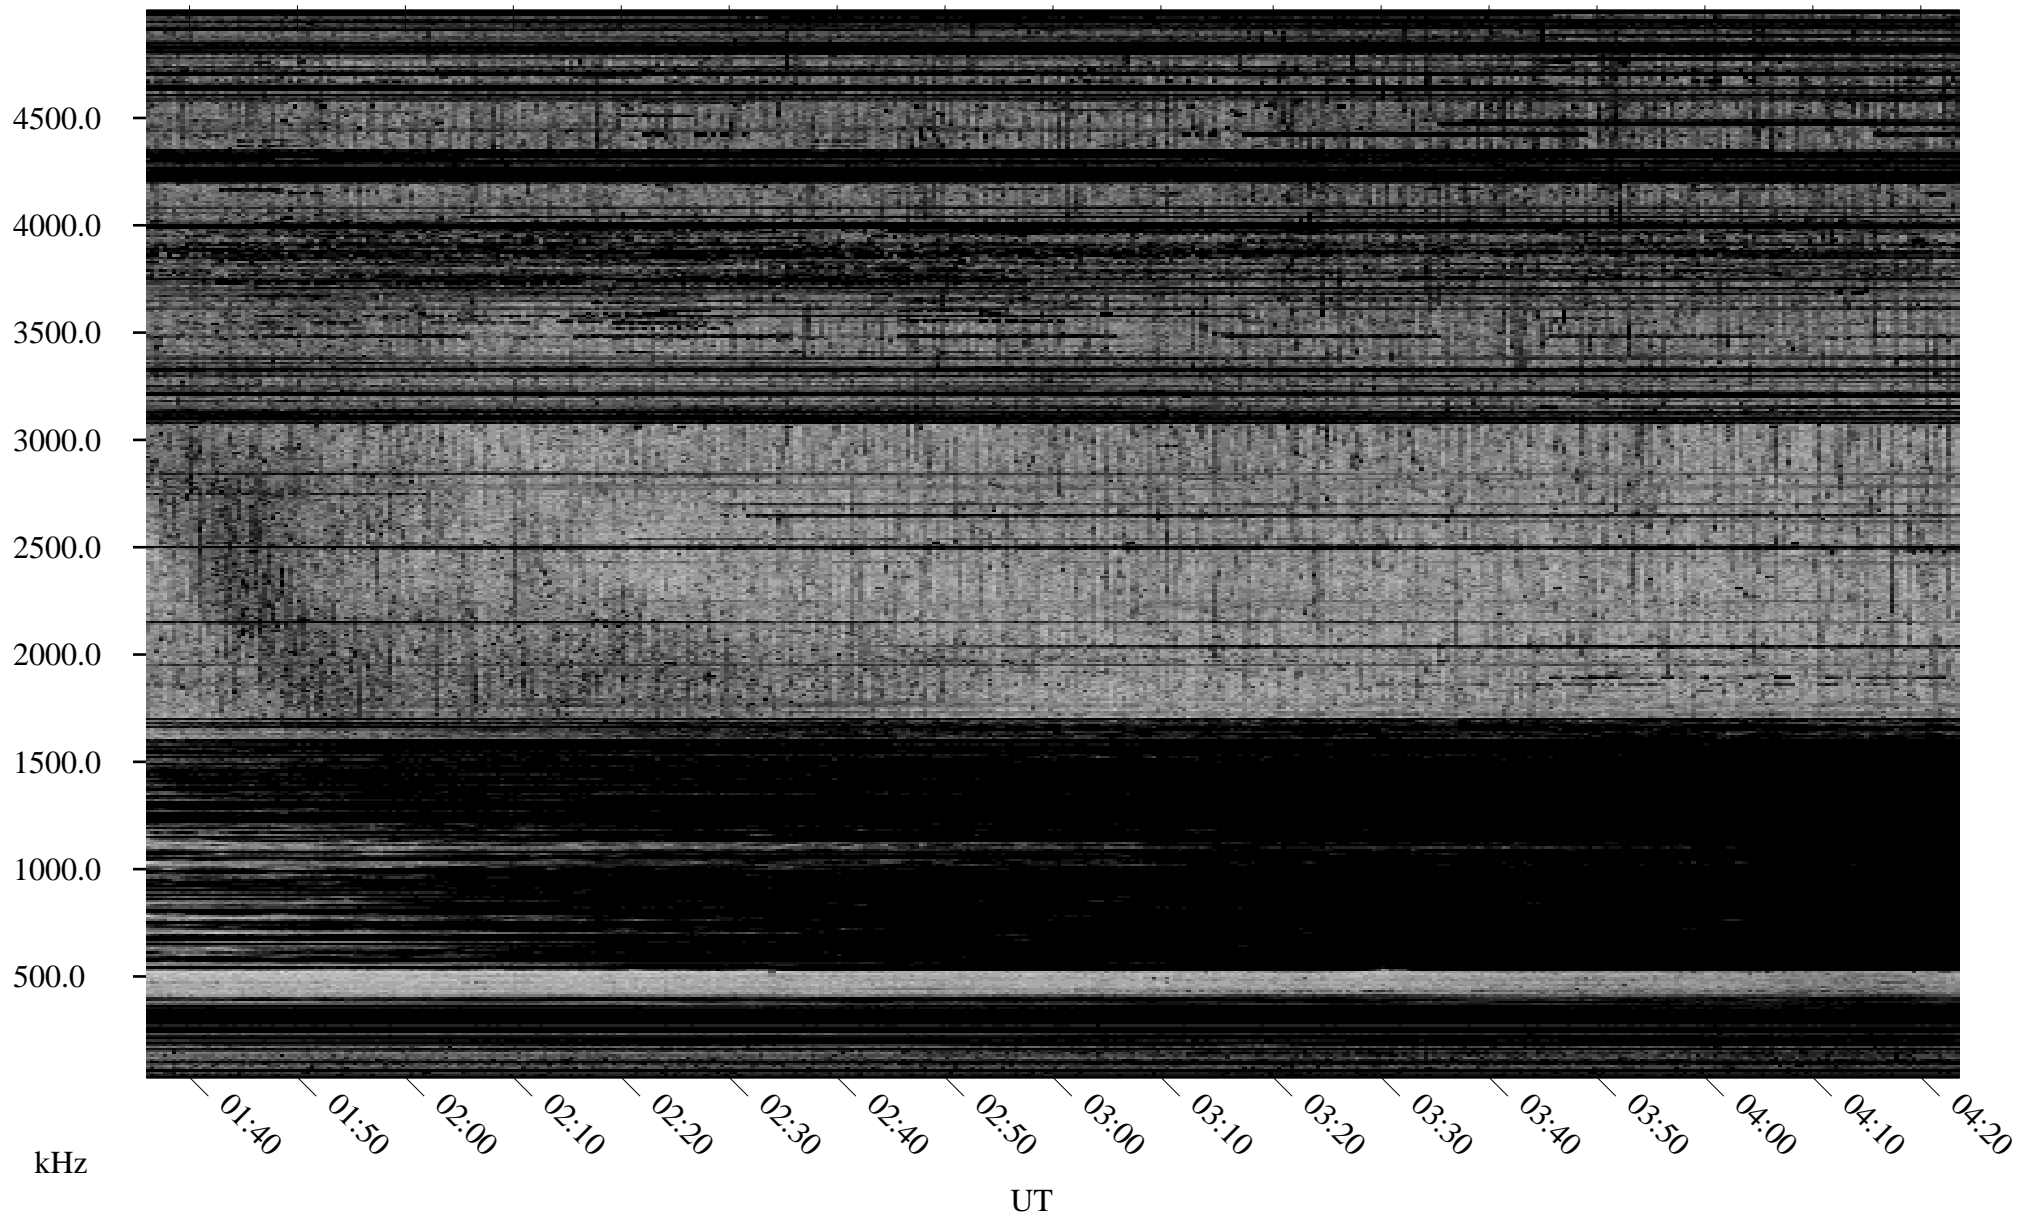

04/14/2000 Churchill, MTB

Linear Scale Black = 161 White = 15

ch001051.r00m max_12

Page 1

04/14/2000 Churchill, MTB

Linear Scale Black = 161 White = 15

ch001051.r00m max_12

Page 2

04/15/2000 Churchill, MTB

Linear Scale Black = 161 White = 15

ch001051.r00m max_12

Page 3

04/15/2000 Churchill, MTB

Linear Scale Black = 161 White = 15

ch001051.r00m max_12

Page 4

04/15/2000 Churchill, MTB

Linear Scale Black = 161 White = 15

ch001051.r00m max_12

Page 5

04/15/2000 Churchill, MTB

Linear Scale Black = 161 White = 15

ch001051.r00m max_12

Page 6

04/15/2000 Churchill, MTB

Linear Scale Black = 161 White = 15

ch001051.r00m max_12

Page 7

04/15/2000 Churchill, MTB

Linear Scale Black = 161 White = 15

ch001051.r00m max_12