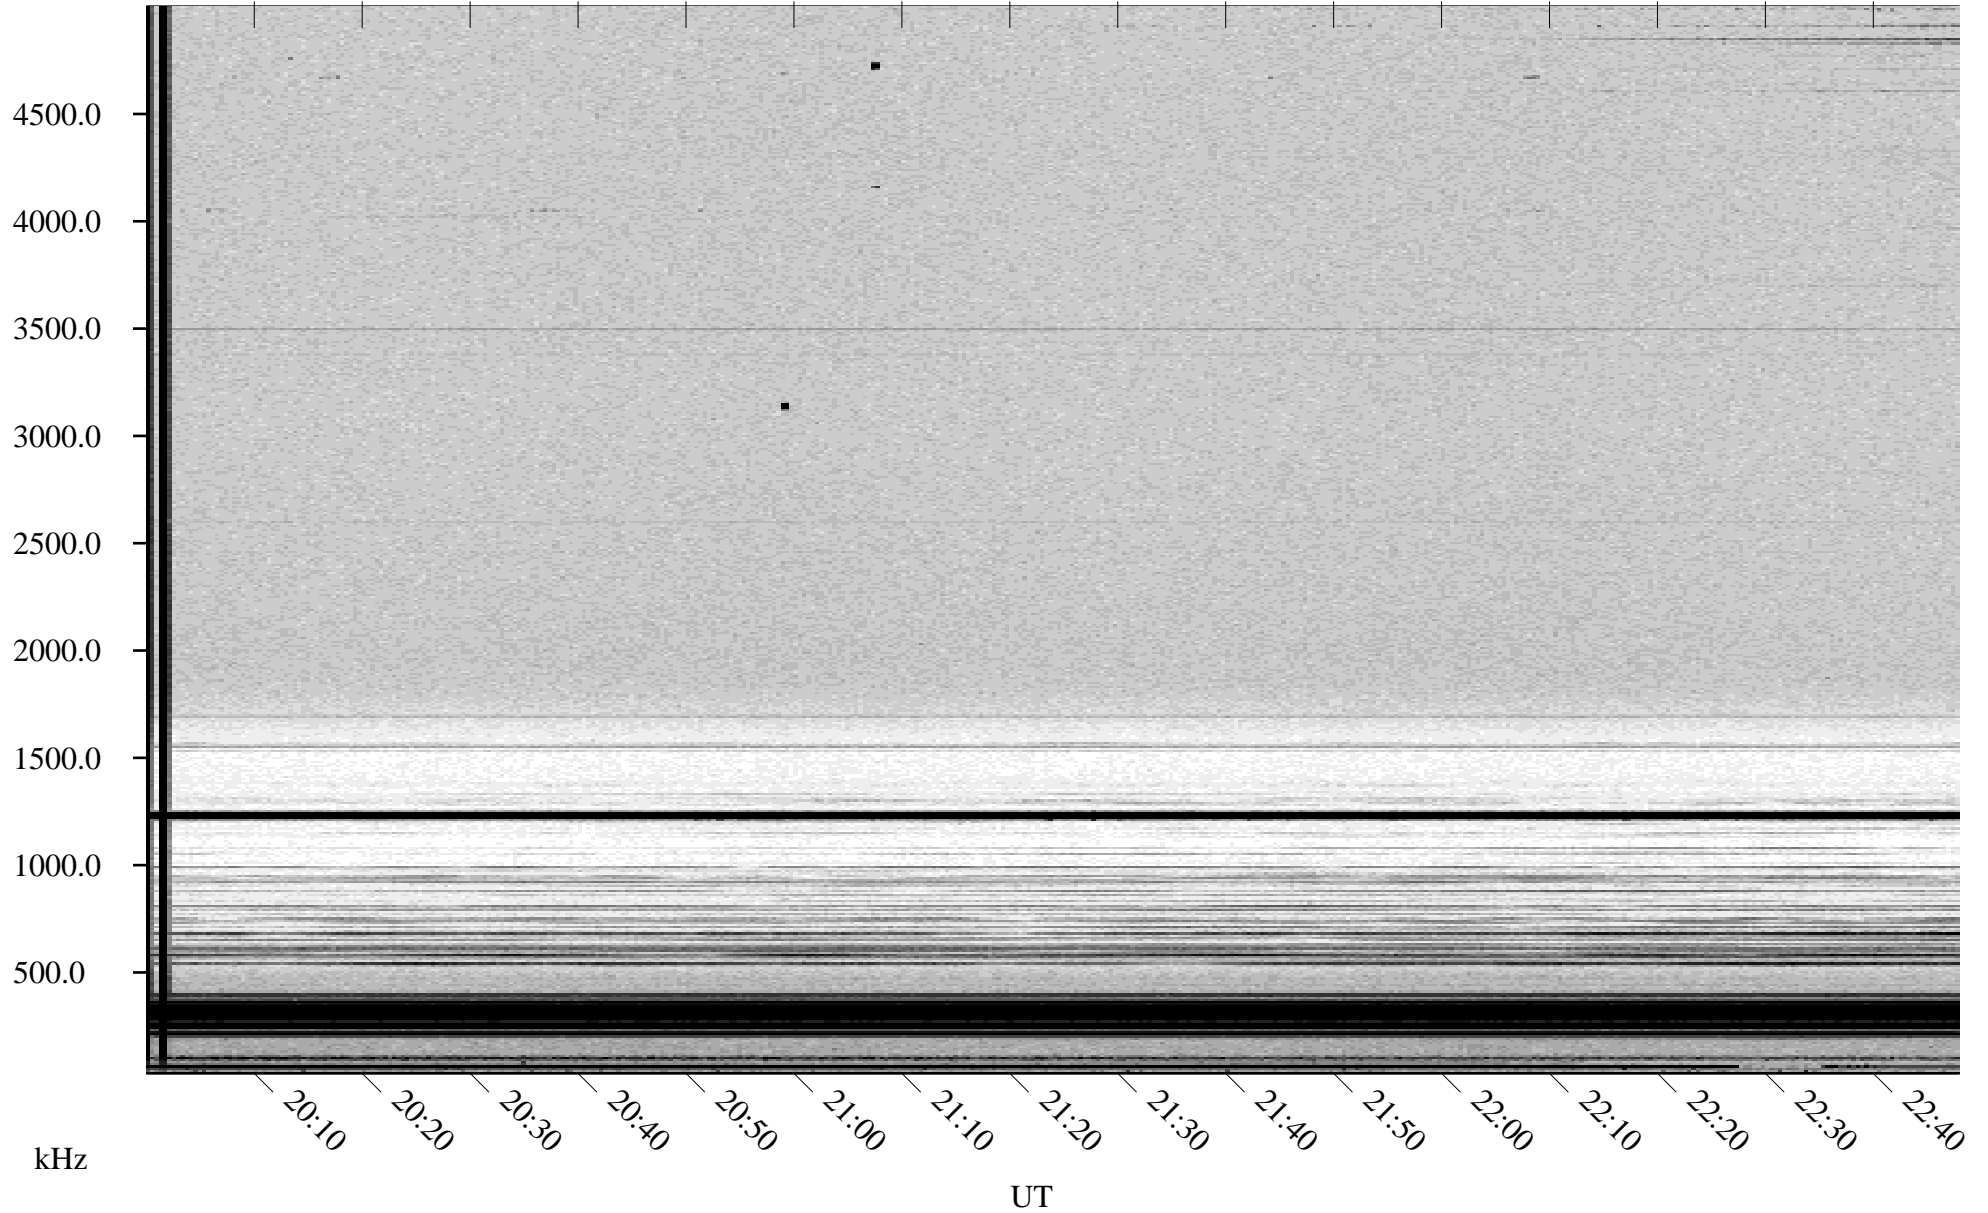

04/14/2000 Churchill, MTB

Linear Scale Black = 161 White = 15

ch001051.r00m max_12

Page 1

04/14/2000 Churchill, MTB

Linear Scale Black = 161 White = 15

ch001051.r00m max_12

Page 2

04/15/2000 Churchill, MTB

Linear Scale Black = 161 White = 15

ch001051.r00m max_12

Page 3

04/15/2000 Churchill, MTB

Linear Scale Black = 161 White = 15

ch001051.r00m max_12

Page 4

04/15/2000 Churchill, MTB

Linear Scale Black = 161 White = 15

ch001051.r00m max_12

Page 5

04/15/2000 Churchill, MTB

Linear Scale Black = 161 White = 15

ch001051.r00m max_12

Page 6

04/15/2000 Churchill, MTB

Linear Scale Black = 161 White = 15

ch001051.r00m max_12

Page 7

04/15/2000 Churchill, MTB

Linear Scale Black = 161 White = 15

ch001051.r00m max_12