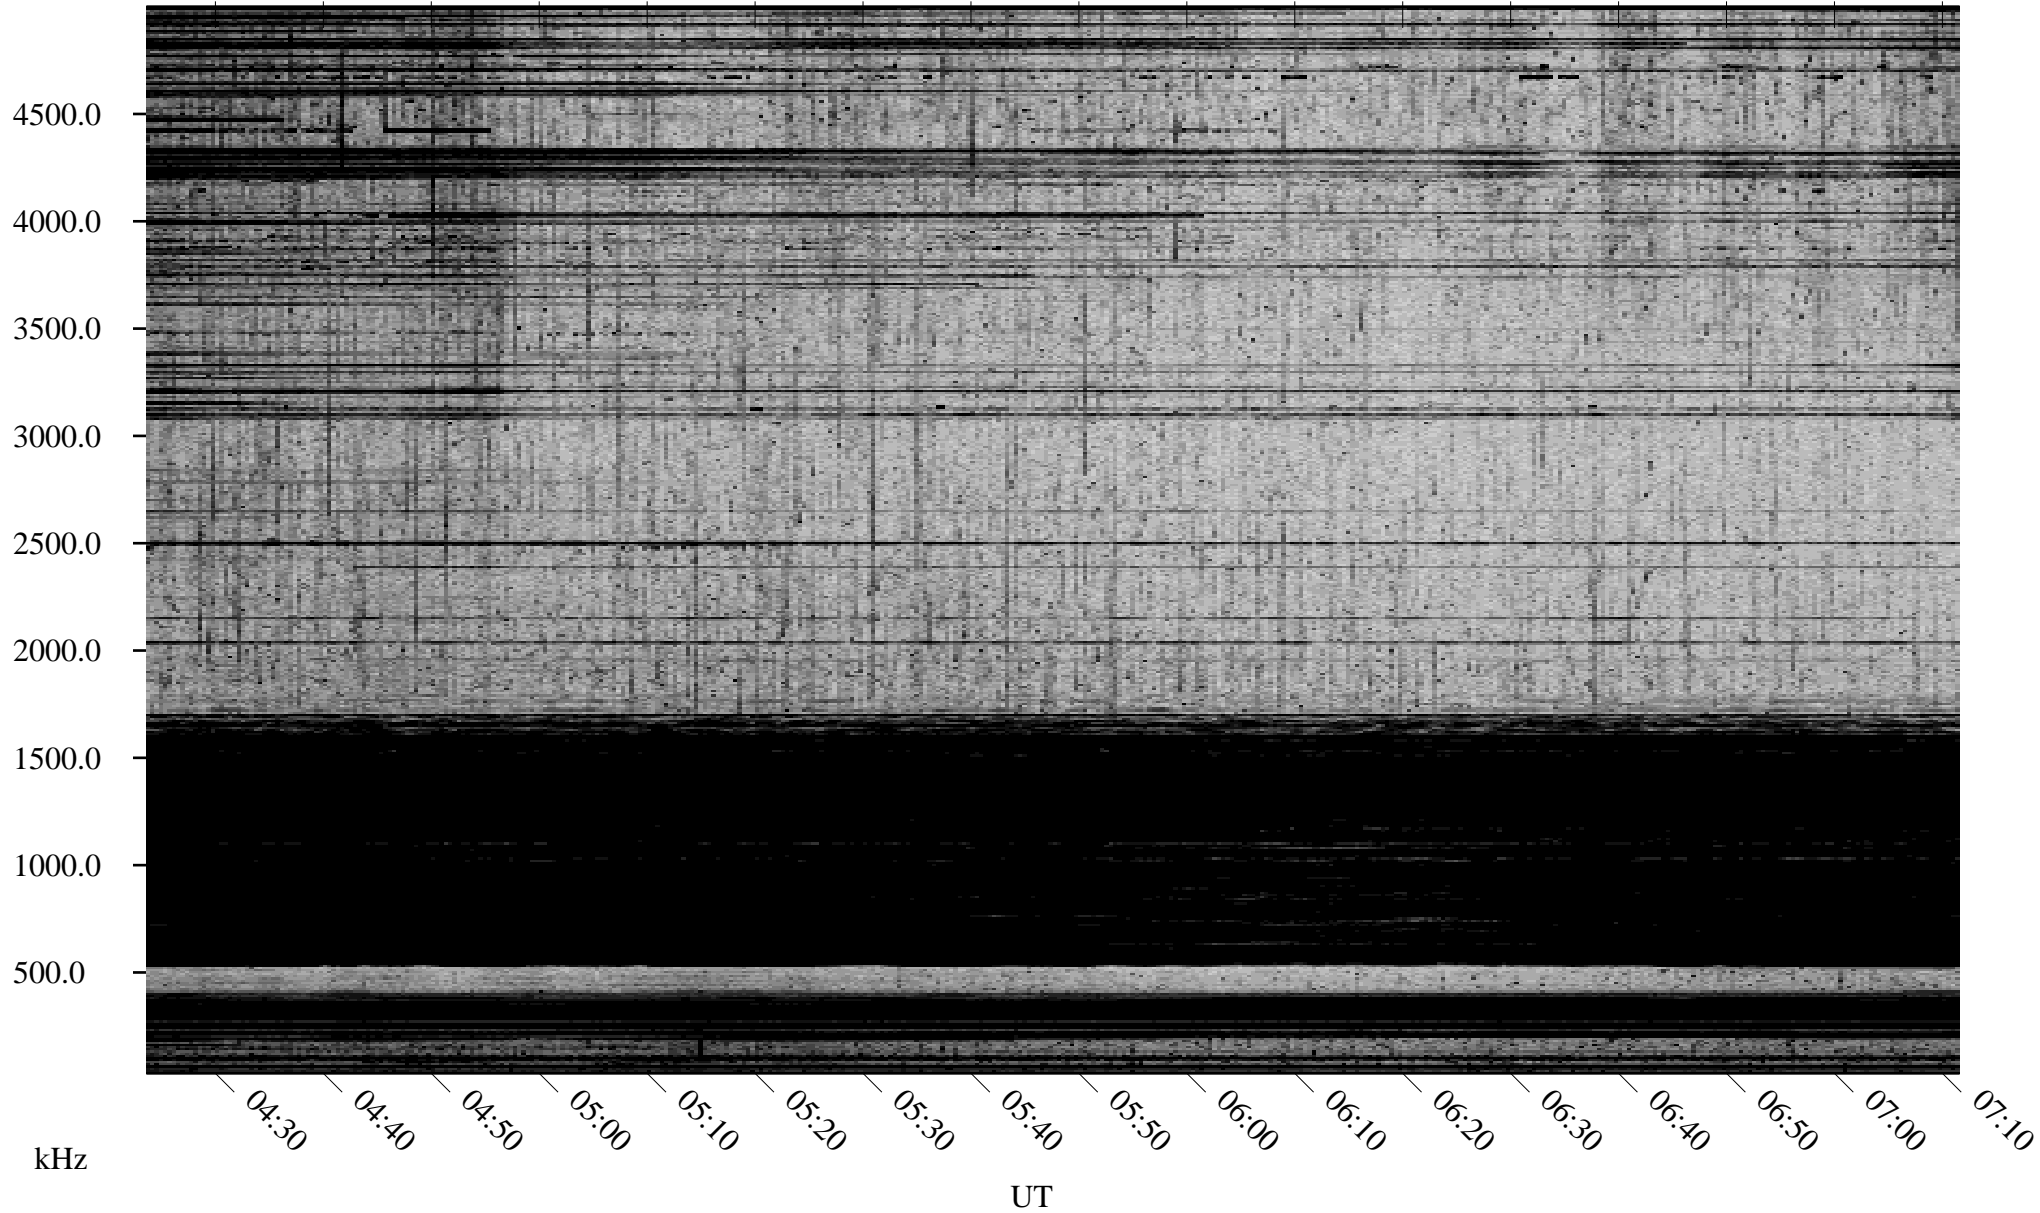

04/14/2000 Churchill, MTB

Linear Scale Black = 161 White = 15

ch001051.r00m max_12

Page 1

04/14/2000 Churchill, MTB

Linear Scale Black = 161 White = 15

ch001051.r00m max_12

Page 2

04/15/2000 Churchill, MTB

Linear Scale Black = 161 White = 15

ch001051.r00m max_12

Page 3

04/15/2000 Churchill, MTB

Linear Scale Black = 161 White = 15

ch001051.r00m max_12

Page 4

04/15/2000 Churchill, MTB

Linear Scale Black = 161 White = 15

ch001051.r00m max_12

Page 5

04/15/2000 Churchill, MTB

Linear Scale Black = 161 White = 15

ch001051.r00m max_12

Page 6

04/15/2000 Churchill, MTB

Linear Scale Black = 161 White = 15

ch001051.r00m max_12

Page 7

04/15/2000 Churchill, MTB

Linear Scale Black = 161 White = 15

ch001051.r00m max_12