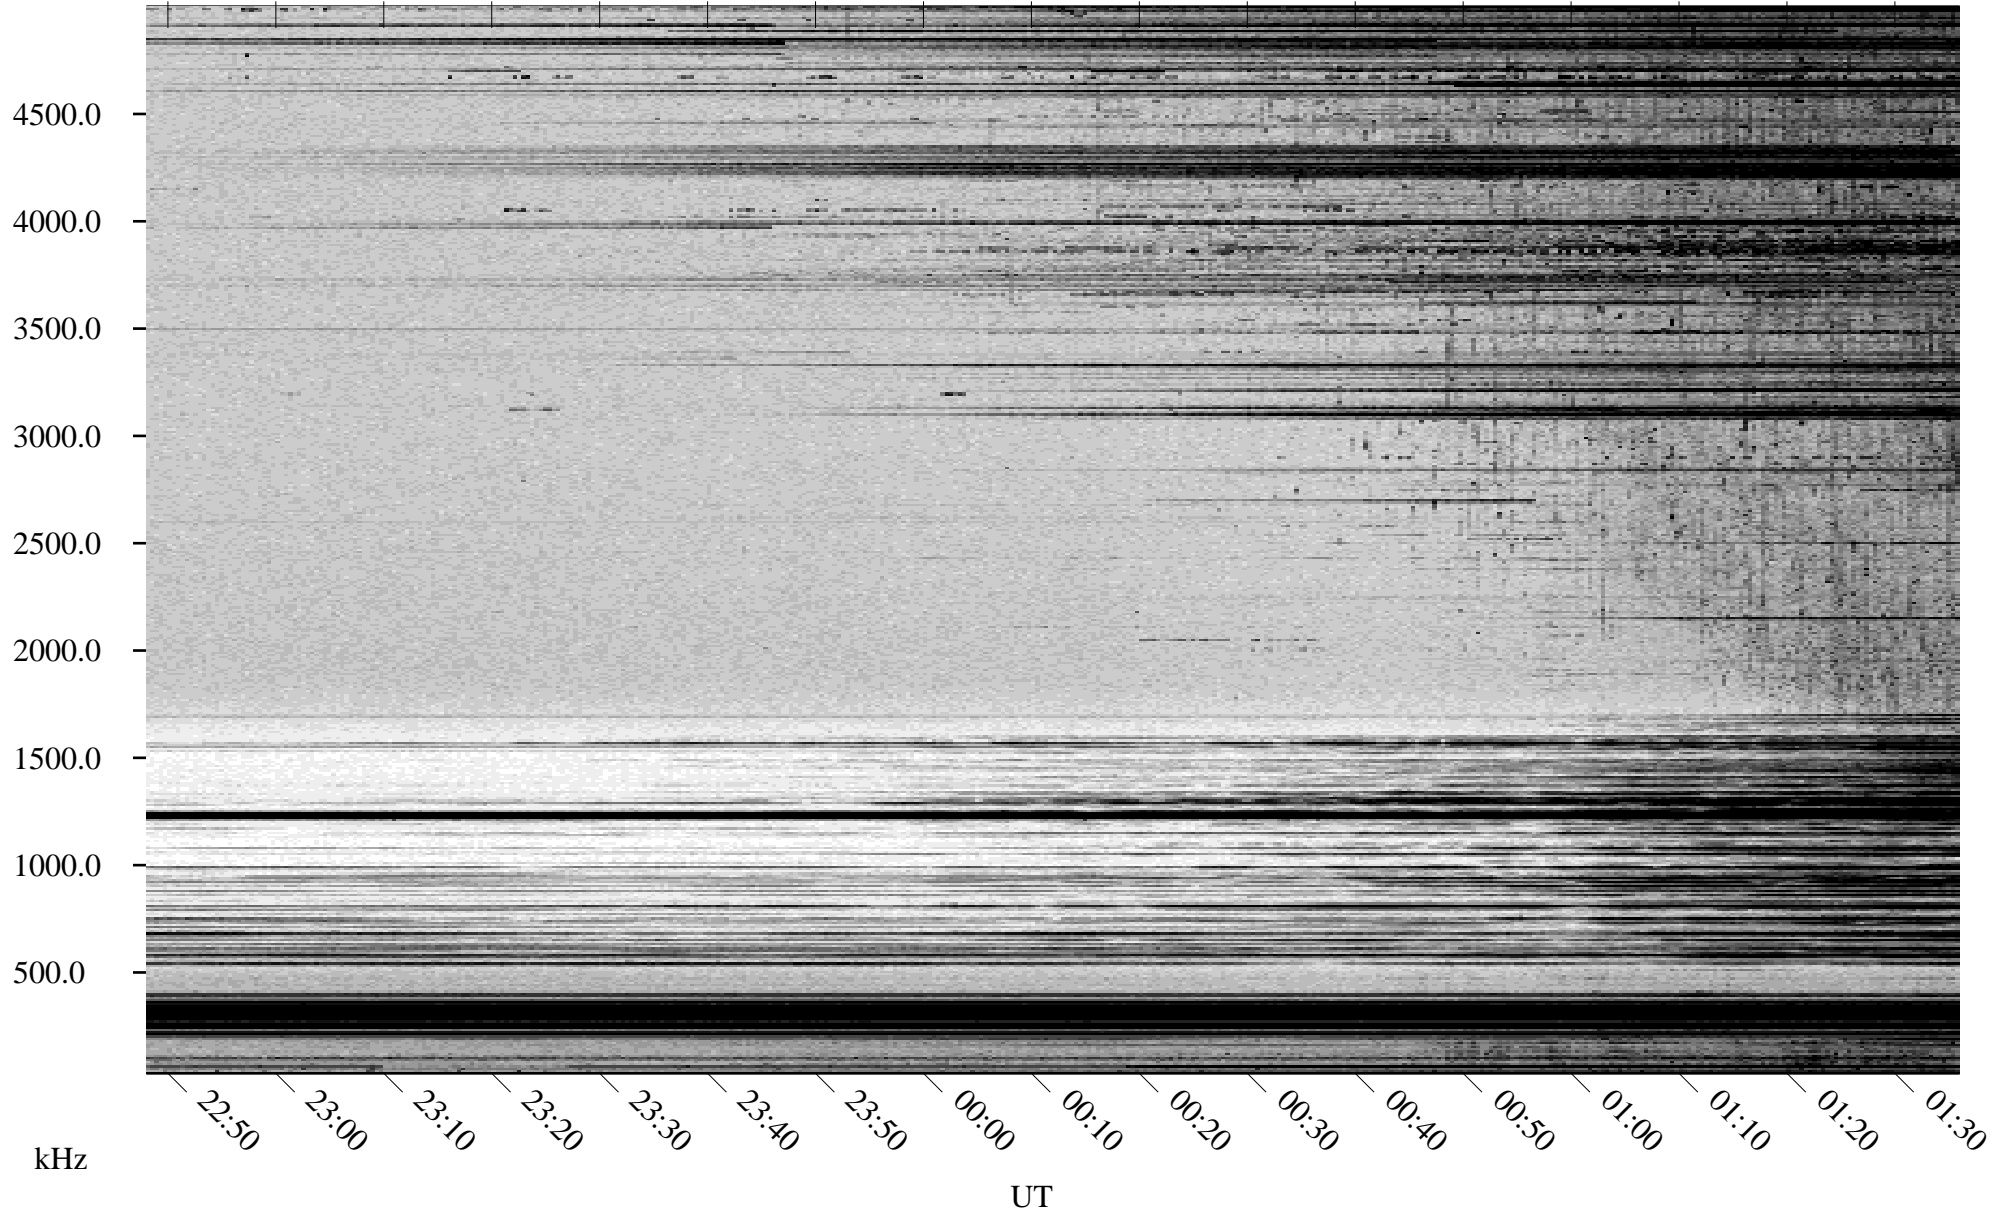

04/14/2000 Churchill, MTB

Linear Scale Black = 161 White = 15

ch001051.r00m max_12

Page 1

04/14/2000 Churchill, MTB

Linear Scale Black = 161 White = 15

ch001051.r00m max_12

Page 2

04/15/2000 Churchill, MTB

Linear Scale Black = 161 White = 15

ch001051.r00m max_12

Page 3

04/15/2000 Churchill, MTB

Linear Scale Black = 161 White = 15

ch001051.r00m max_12

Page 4

04/15/2000 Churchill, MTB

Linear Scale Black = 161 White = 15

ch001051.r00m max_12

Page 5

04/15/2000 Churchill, MTB

Linear Scale Black = 161 White = 15

ch001051.r00m max_12

Page 6

04/15/2000 Churchill, MTB

Linear Scale Black = 161 White = 15

ch001051.r00m max_12

Page 7

04/15/2000 Churchill, MTB

Linear Scale Black = 161 White = 15

ch001051.r00m max_12