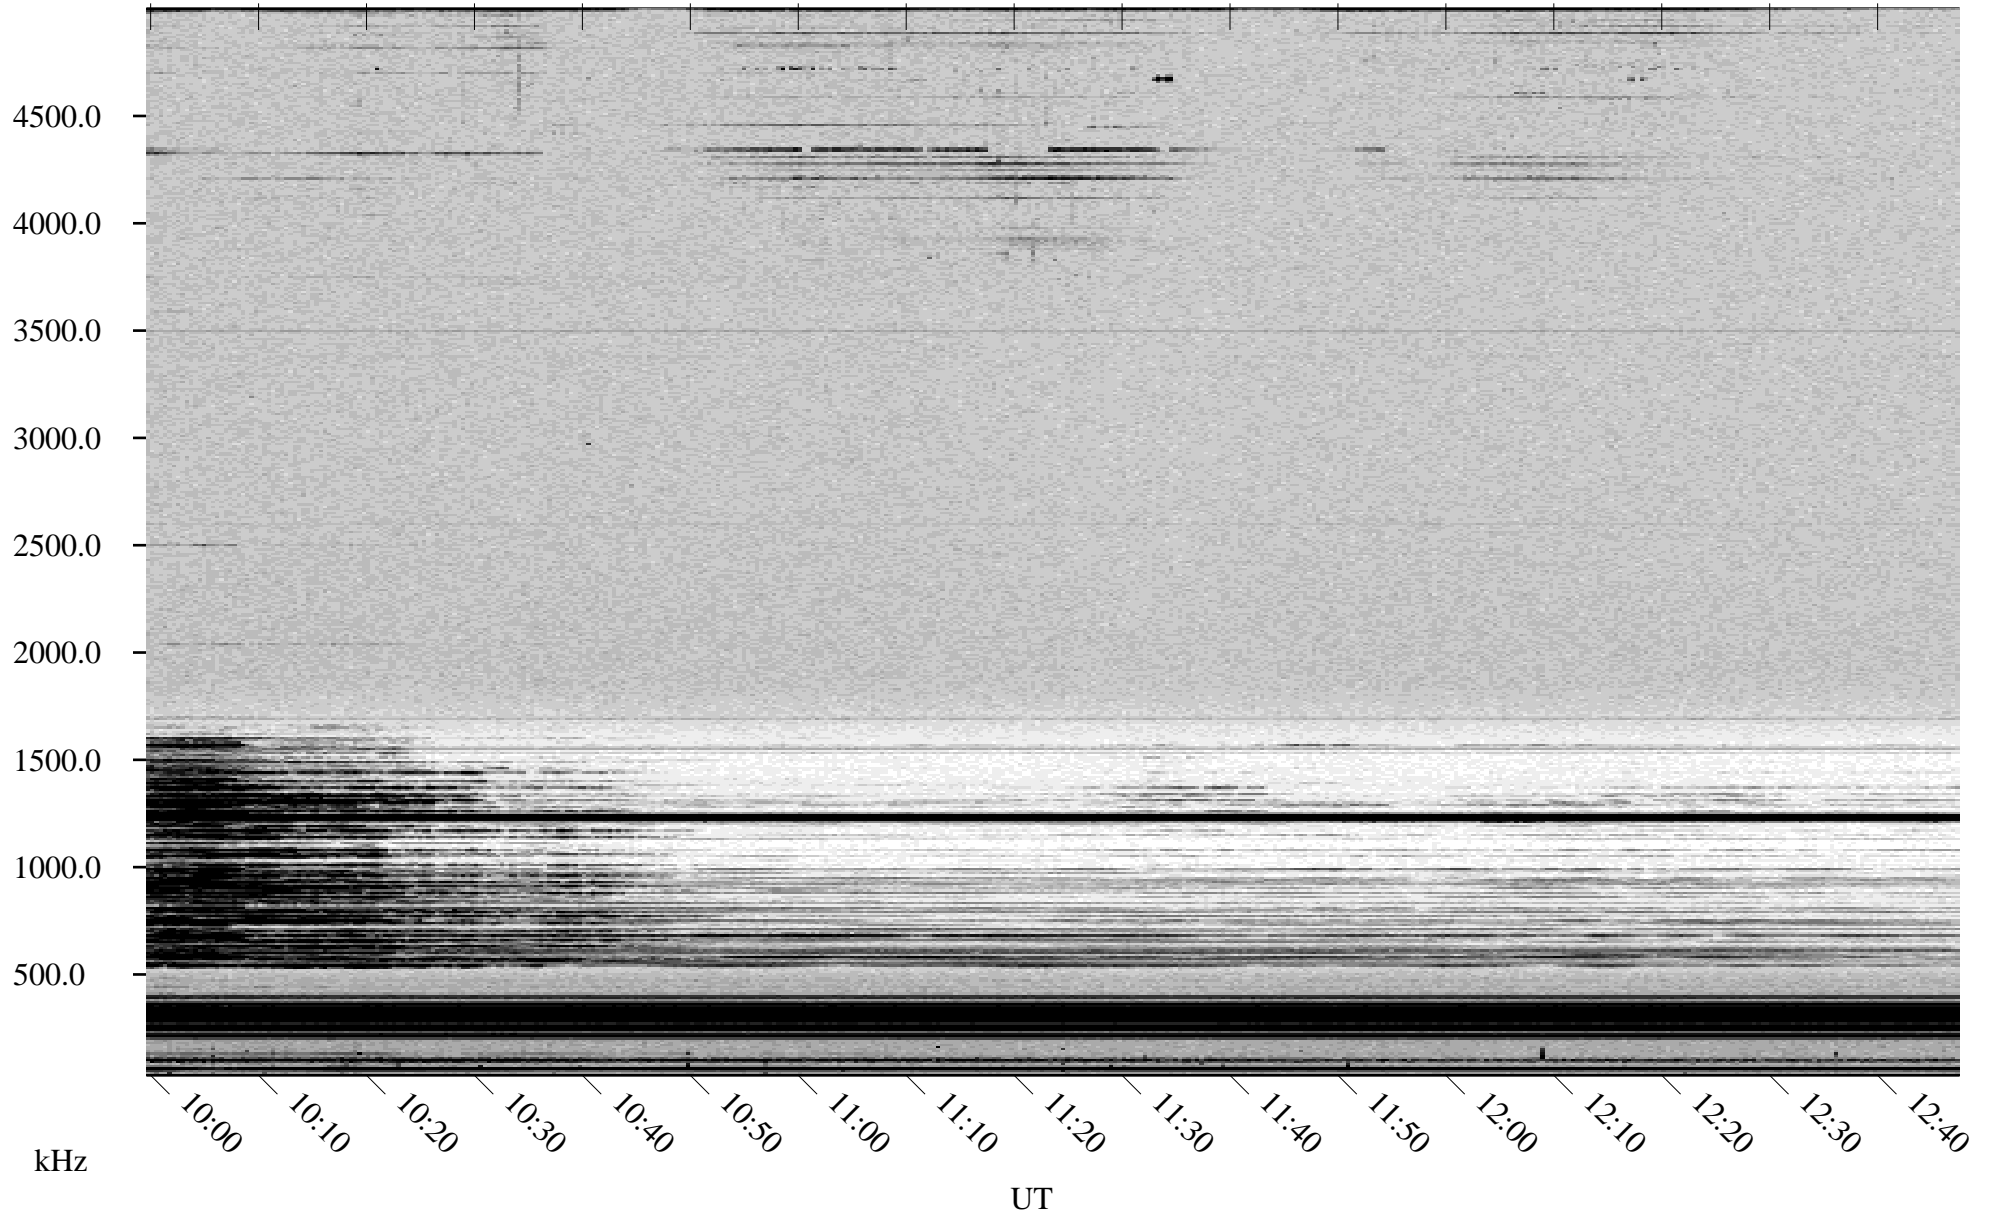

04/16/2000 Churchill, MTB

Linear Scale Black = 161 White = 15

ch001071.r00m max_12

Page 1

04/16/2000 Churchill, MTB

Linear Scale Black = 161 White = 15

ch001071.r00m max_12

Page 2

04/17/2000 Churchill, MTB

Linear Scale Black = 161 White = 15

ch001071.r00m max_12

Page 3

04/17/2000 Churchill, MTB

Linear Scale Black = 161 White = 15

ch001071.r00m max_12

Page 4

04/17/2000 Churchill, MTB

Linear Scale Black = 161 White = 15

ch00107l.r00m max_12

Page 5

04/17/2000 Churchill, MTB

Linear Scale Black = 161 White = 15

ch001071.r00m max_12

Page 6

04/17/2000 Churchill, MTB

Linear Scale Black = 161 White = 15

ch001071.r00m max_12

Page 7

04/17/2000 Churchill, MTB

Linear Scale Black = 161 White = 15

ch00107l.r00m max_12