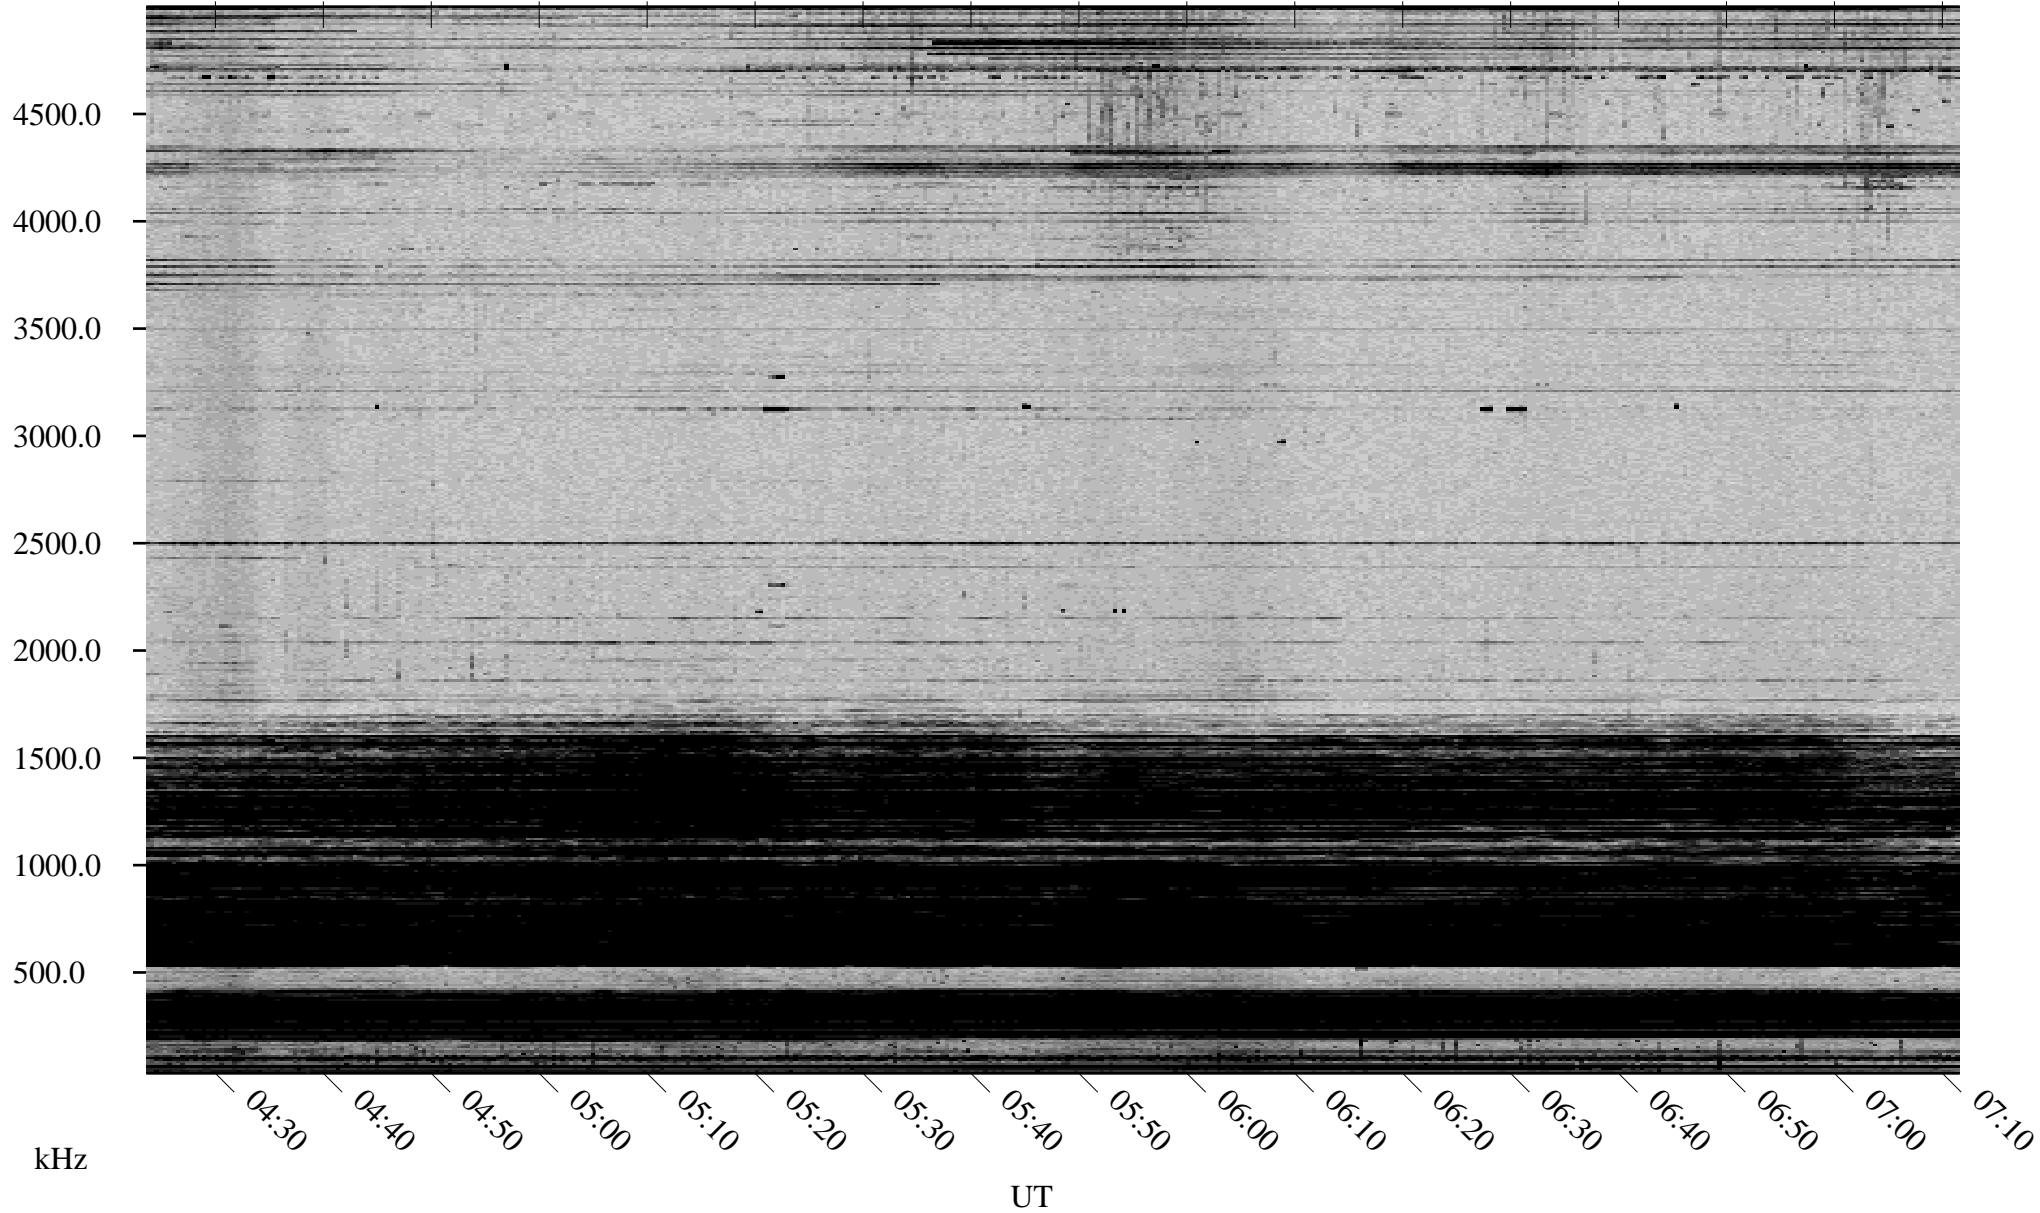

04/16/2000 Churchill, MTB

Linear Scale Black = 161 White = 15

ch001071.r00m max_12

Page 1

04/16/2000 Churchill, MTB

Linear Scale Black = 161 White = 15

ch001071.r00m max_12

Page 2

04/17/2000 Churchill, MTB

Linear Scale Black = 161 White = 15

ch001071.r00m max_12

Page 3

04/17/2000 Churchill, MTB

Linear Scale Black = 161 White = 15

ch001071.r00m max_12

Page 4

04/17/2000 Churchill, MTB

Linear Scale Black = 161 White = 15

ch00107l.r00m max_12

Page 5

04/17/2000 Churchill, MTB

Linear Scale Black = 161 White = 15

ch001071.r00m max_12

Page 6

04/17/2000 Churchill, MTB

Linear Scale Black = 161 White = 15

ch001071.r00m max_12

Page 7

04/17/2000 Churchill, MTB

Linear Scale Black = 161 White = 15

ch00107l.r00m max_12