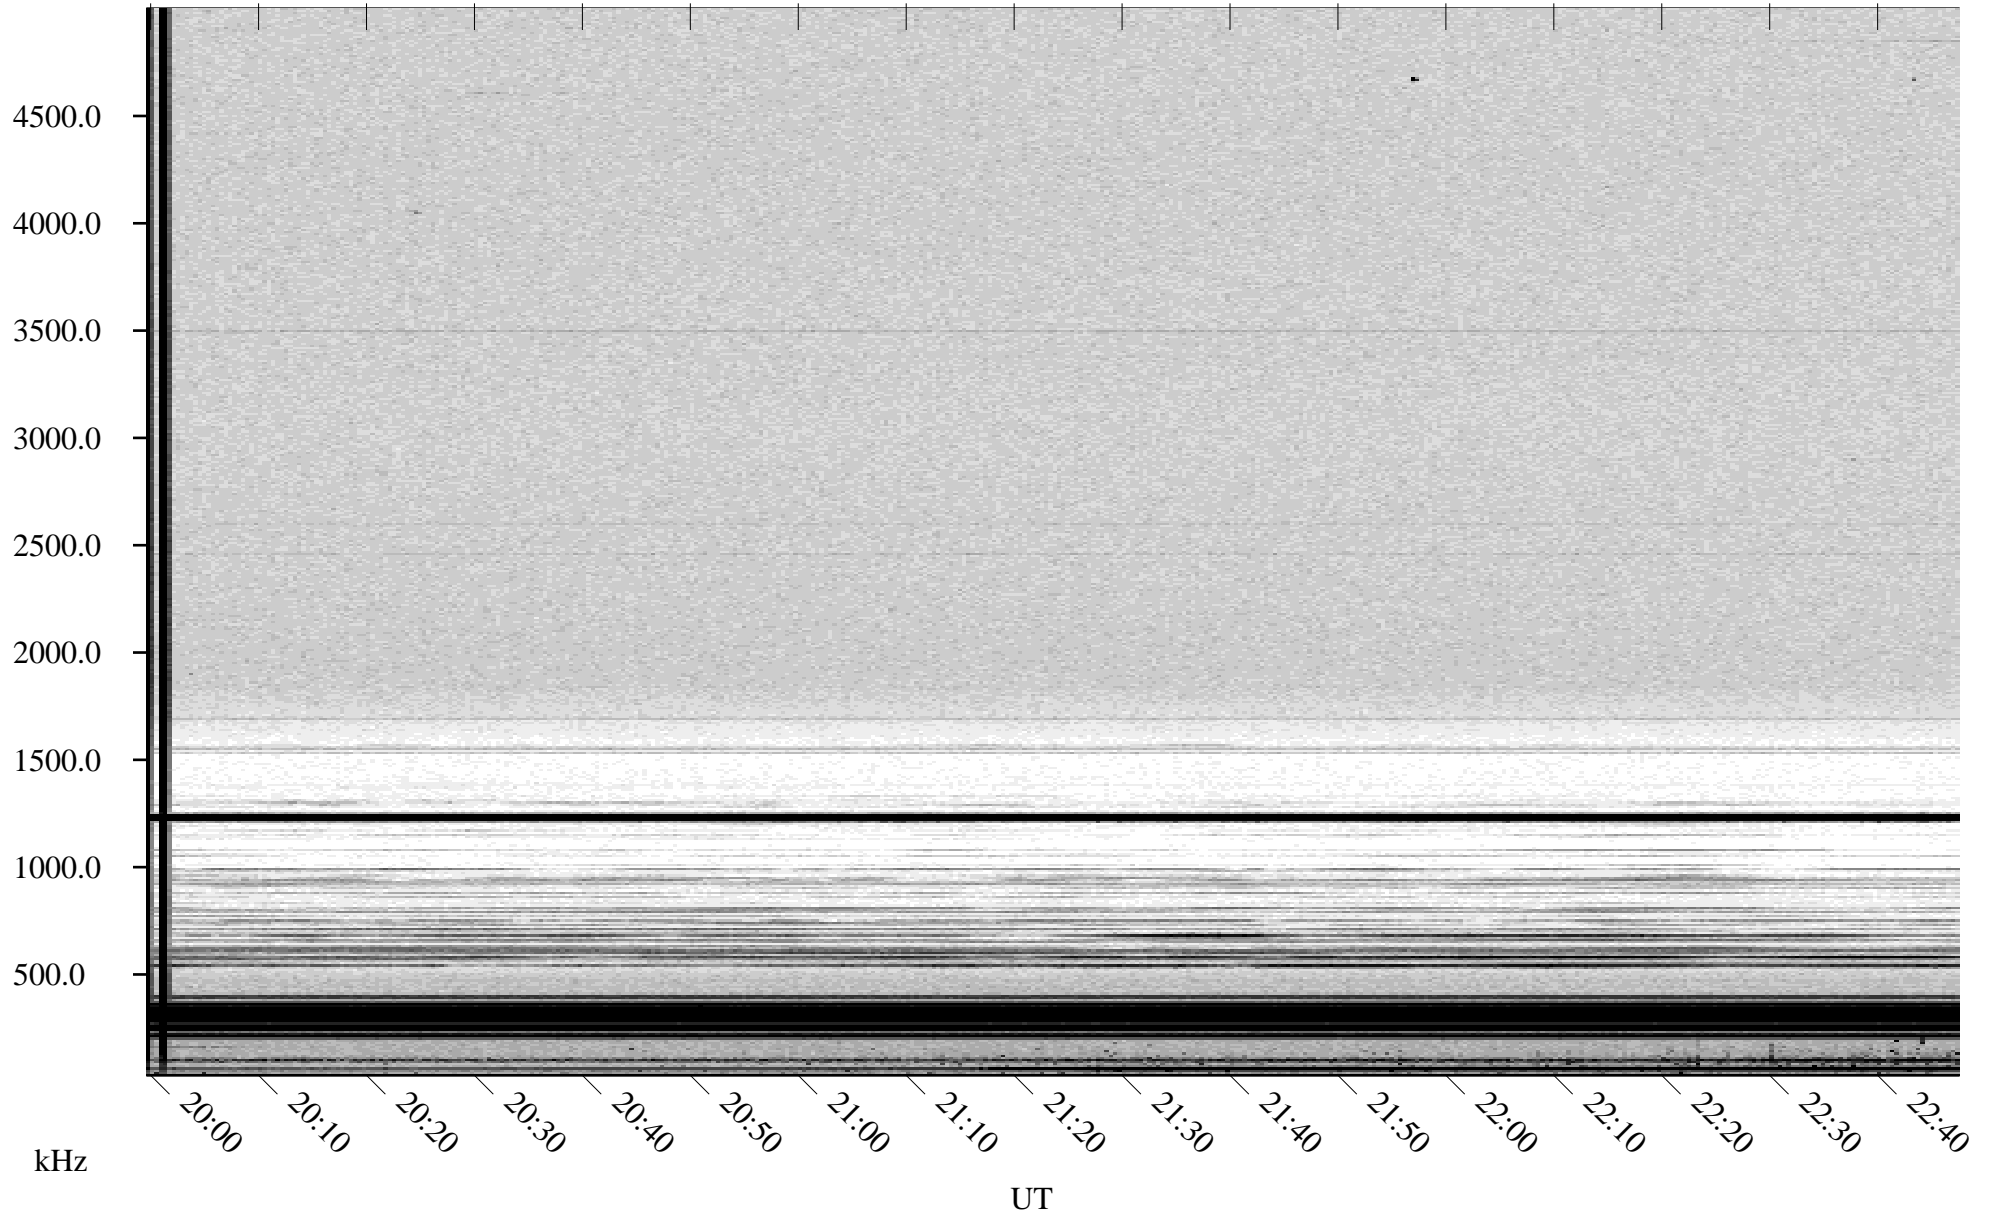

04/16/2000 Churchill, MTB

Linear Scale Black = 161 White = 15

ch001071.r00m max_12

Page 1

04/16/2000 Churchill, MTB

Linear Scale Black = 161 White = 15

ch001071.r00m max_12

Page 2

04/17/2000 Churchill, MTB

Linear Scale Black = 161 White = 15

ch001071.r00m max_12

Page 3

04/17/2000 Churchill, MTB

Linear Scale Black = 161 White = 15

ch001071.r00m max_12

Page 4

04/17/2000 Churchill, MTB

Linear Scale Black = 161 White = 15

ch00107l.r00m max_12

Page 5

04/17/2000 Churchill, MTB

Linear Scale Black = 161 White = 15

ch001071.r00m max_12

Page 6

04/17/2000 Churchill, MTB

Linear Scale Black = 161 White = 15

ch001071.r00m max_12

Page 7

04/17/2000 Churchill, MTB

Linear Scale Black = 161 White = 15

ch00107l.r00m max_12