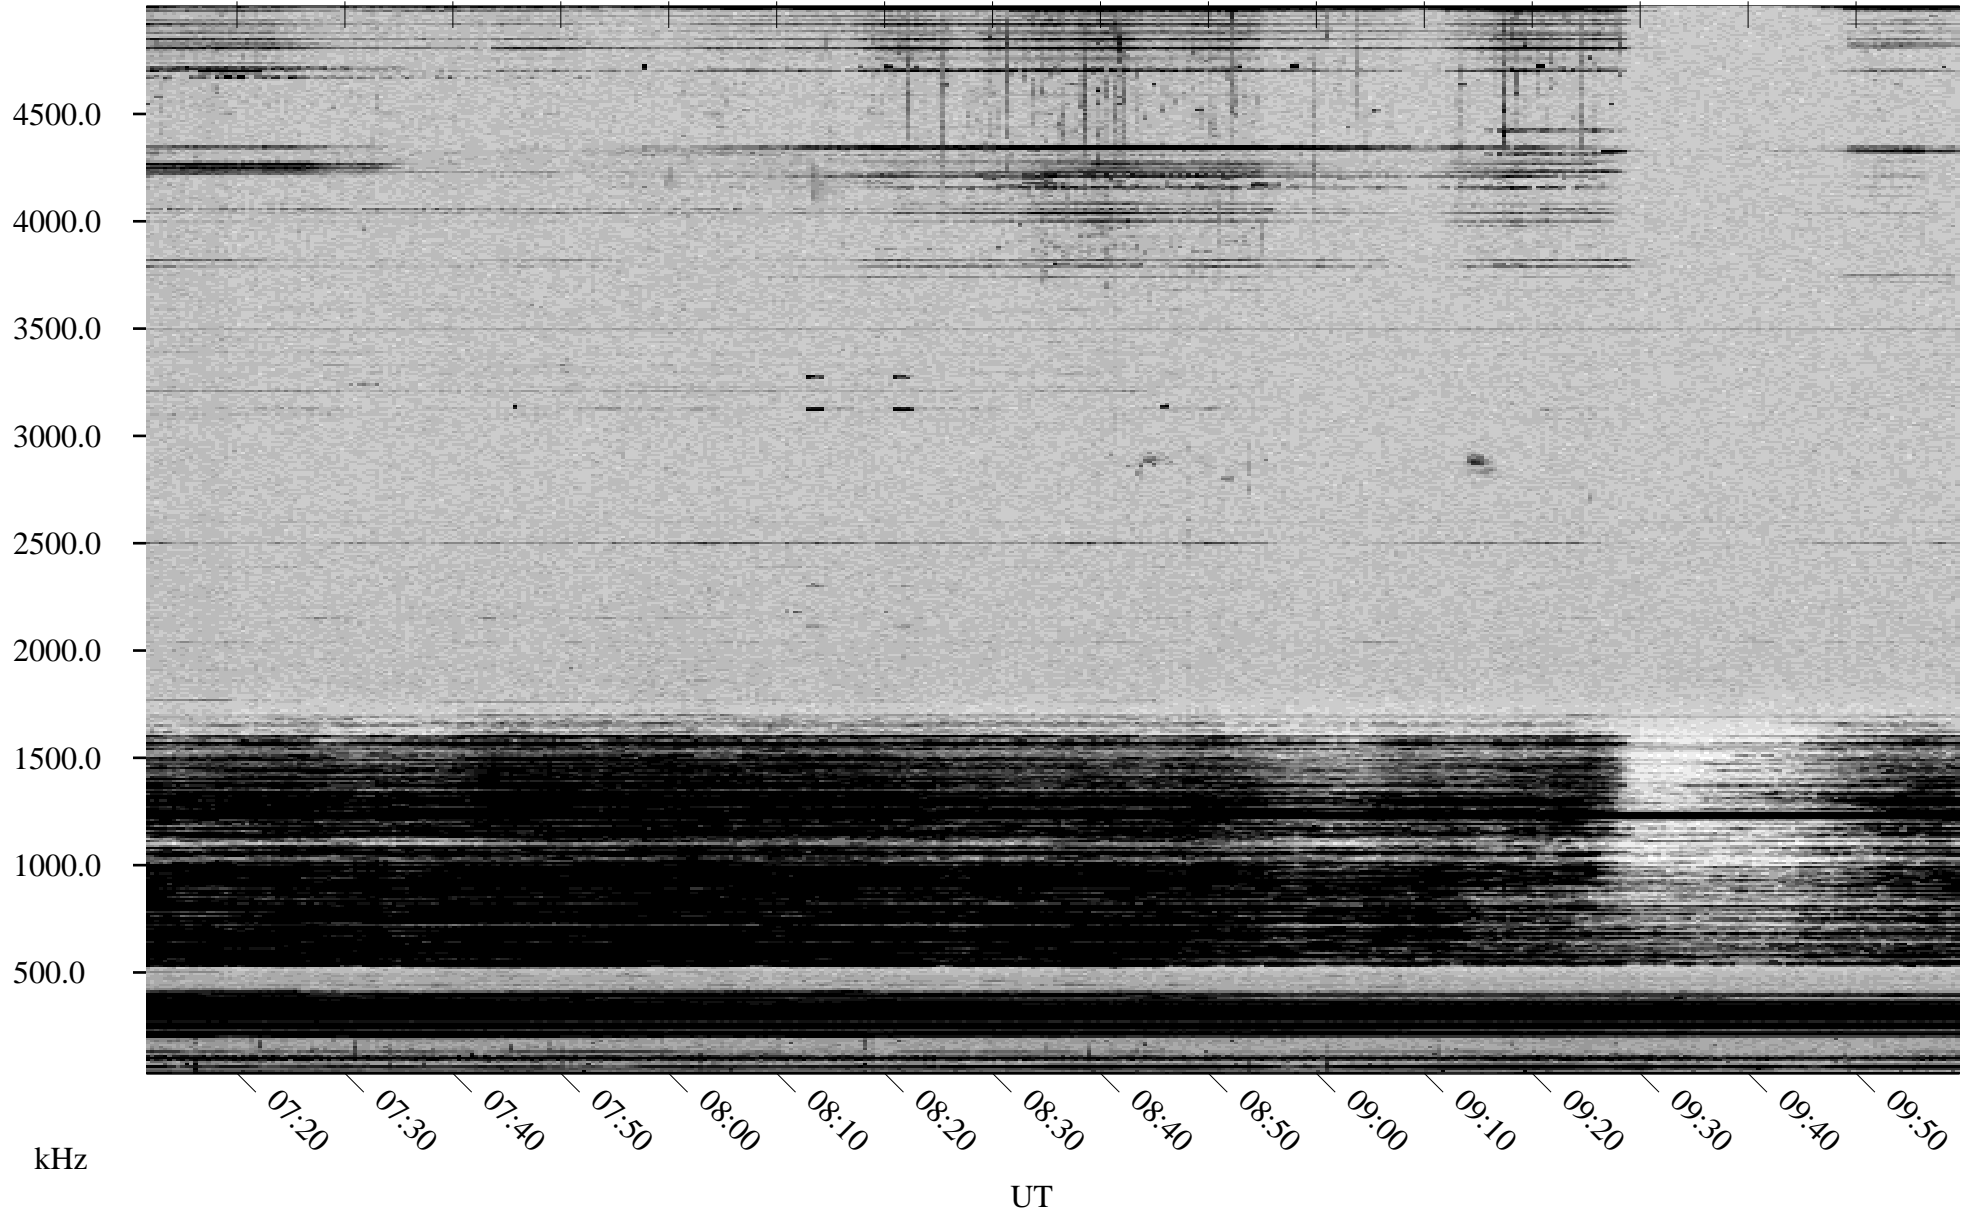

04/16/2000 Churchill, MTB

Linear Scale Black = 161 White = 15

ch001071.r00m max_12

Page 1

04/16/2000 Churchill, MTB

Linear Scale Black = 161 White = 15

ch001071.r00m max_12

Page 2

04/17/2000 Churchill, MTB

Linear Scale Black = 161 White = 15

ch001071.r00m max_12

Page 3

04/17/2000 Churchill, MTB

Linear Scale Black = 161 White = 15

ch001071.r00m max_12

Page 4

04/17/2000 Churchill, MTB

Linear Scale Black = 161 White = 15

ch00107l.r00m max_12

Page 5

04/17/2000 Churchill, MTB

Linear Scale Black = 161 White = 15

ch001071.r00m max_12

Page 6

04/17/2000 Churchill, MTB

Linear Scale Black = 161 White = 15

ch001071.r00m max_12

Page 7

04/17/2000 Churchill, MTB

Linear Scale Black = 161 White = 15

ch00107l.r00m max_12