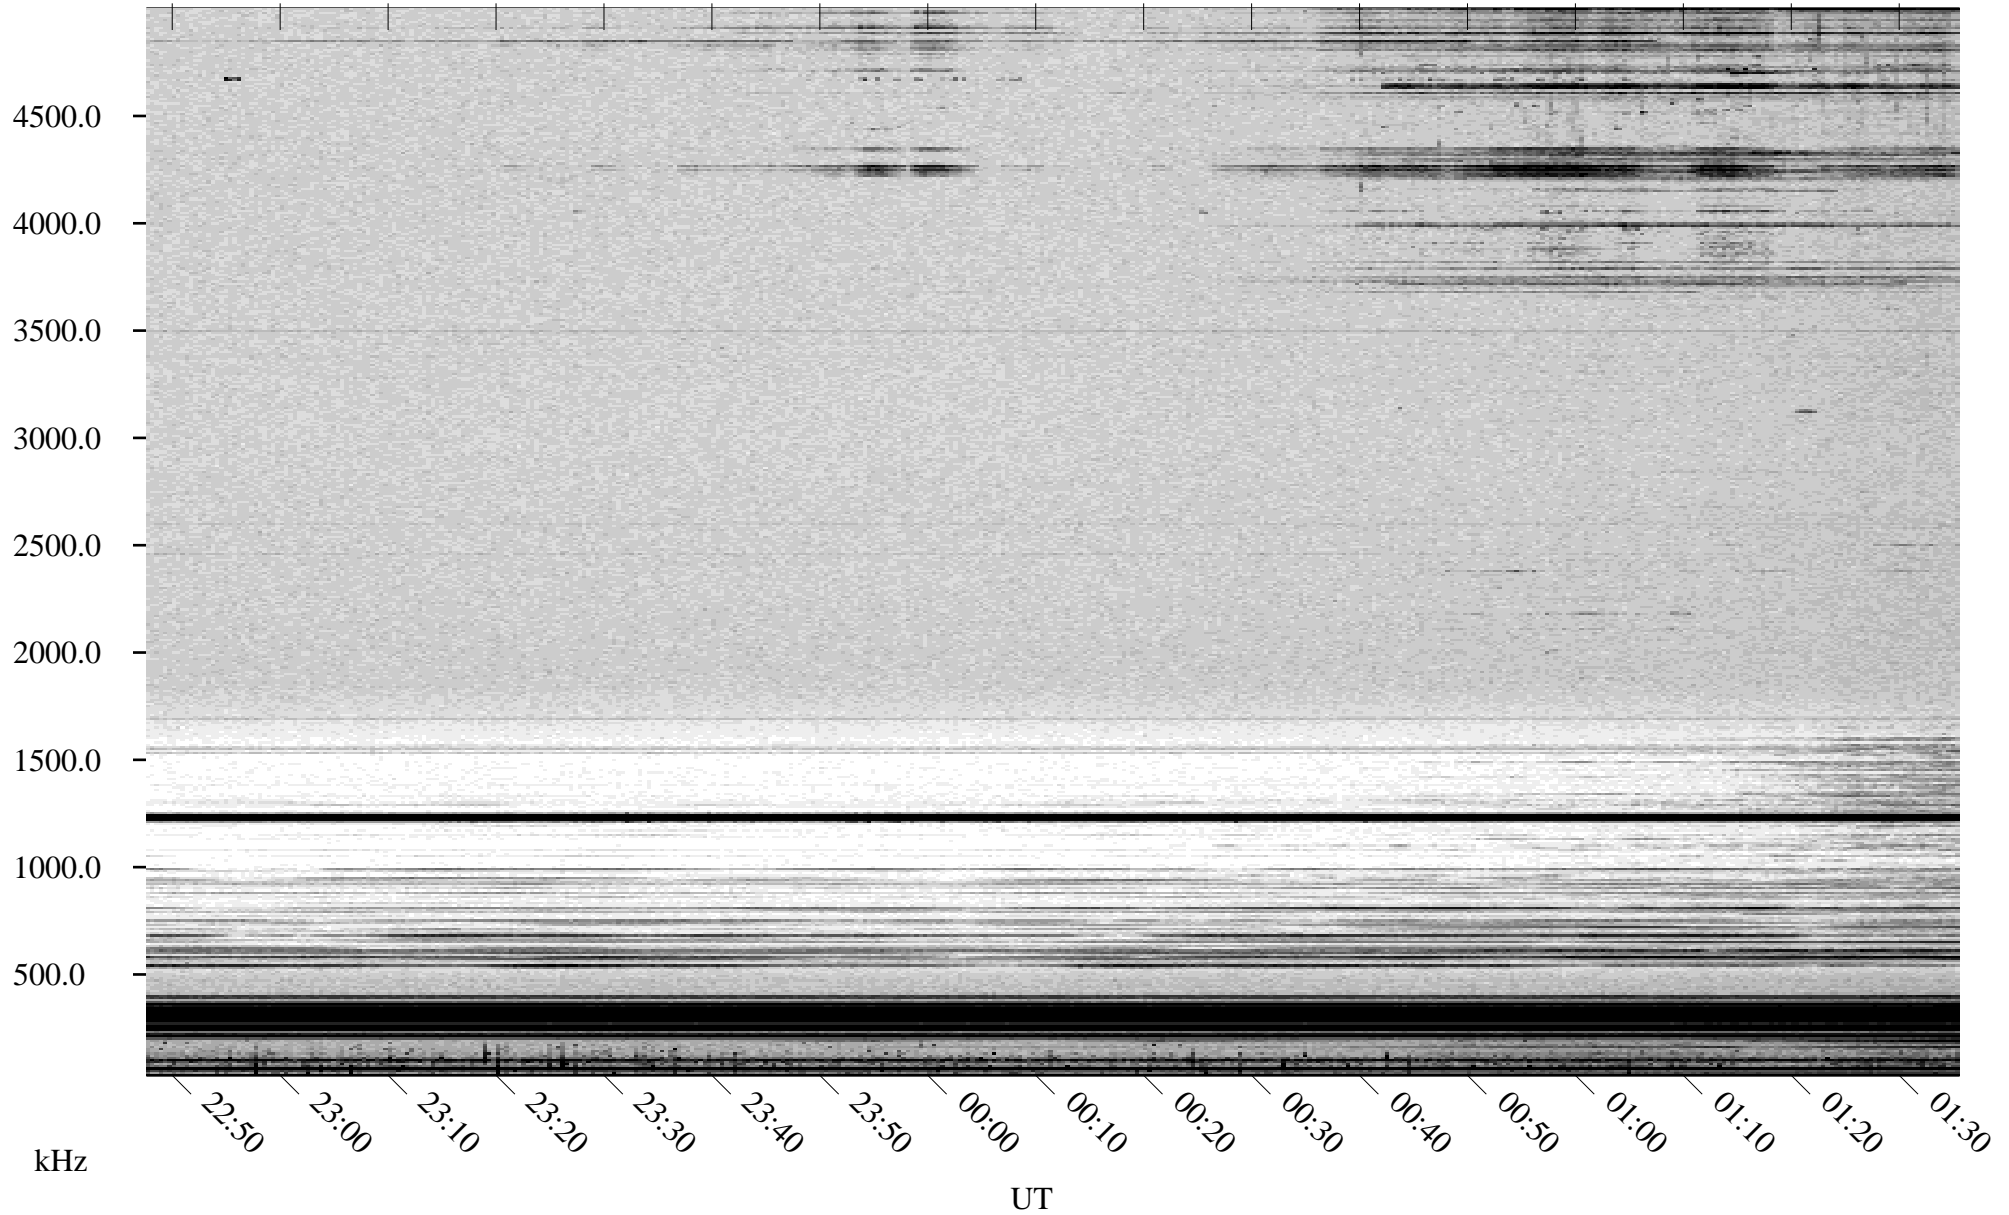

04/16/2000 Churchill, MTB

Linear Scale Black = 161 White = 15

ch001071.r00m max_12

Page 1

04/16/2000 Churchill, MTB

Linear Scale Black = 161 White = 15

ch001071.r00m max_12

Page 2

04/17/2000 Churchill, MTB

Linear Scale Black = 161 White = 15

ch001071.r00m max_12

Page 3

04/17/2000 Churchill, MTB

Linear Scale Black = 161 White = 15

ch001071.r00m max_12

Page 4

04/17/2000 Churchill, MTB

Linear Scale Black = 161 White = 15

ch00107l.r00m max_12

Page 5

04/17/2000 Churchill, MTB

Linear Scale Black = 161 White = 15

ch001071.r00m max_12

Page 6

04/17/2000 Churchill, MTB

Linear Scale Black = 161 White = 15

ch001071.r00m max_12

Page 7

04/17/2000 Churchill, MTB

Linear Scale Black = 161 White = 15

ch00107l.r00m max_12