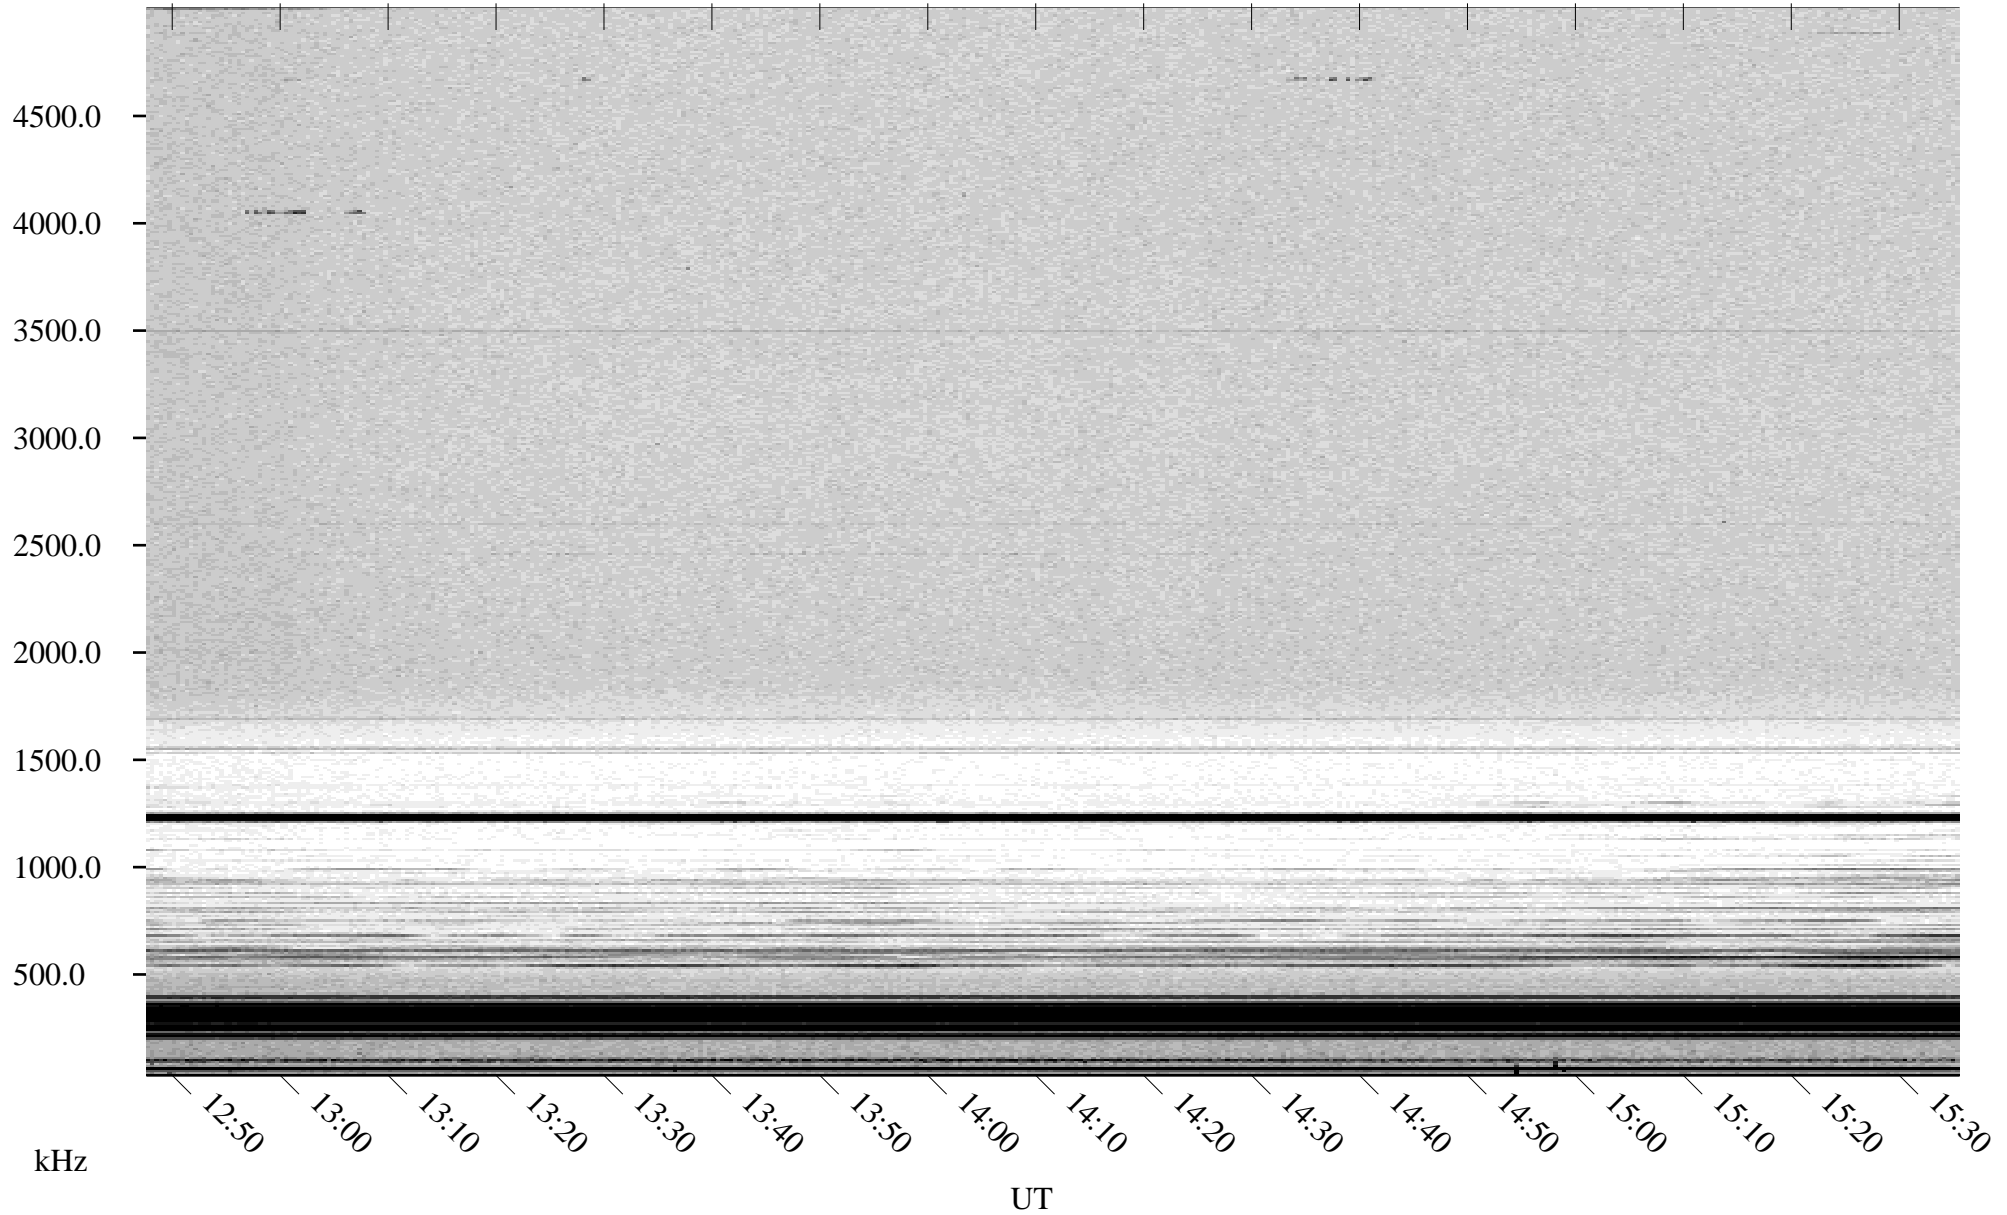

04/16/2000 Churchill, MTB

Linear Scale Black = 161 White = 15

ch001071.r00m max_12

Page 1

04/16/2000 Churchill, MTB

Linear Scale Black = 161 White = 15

ch001071.r00m max_12

Page 2

04/17/2000 Churchill, MTB

Linear Scale Black = 161 White = 15

ch001071.r00m max_12

Page 3

04/17/2000 Churchill, MTB

Linear Scale Black = 161 White = 15

ch001071.r00m max_12

Page 4

04/17/2000 Churchill, MTB

Linear Scale Black = 161 White = 15

ch00107l.r00m max_12

Page 5

04/17/2000 Churchill, MTB

Linear Scale Black = 161 White = 15

ch001071.r00m max_12

Page 6

04/17/2000 Churchill, MTB

Linear Scale Black = 161 White = 15

ch001071.r00m max_12

Page 7

04/17/2000 Churchill, MTB

Linear Scale Black = 161 White = 15

ch00107l.r00m max_12