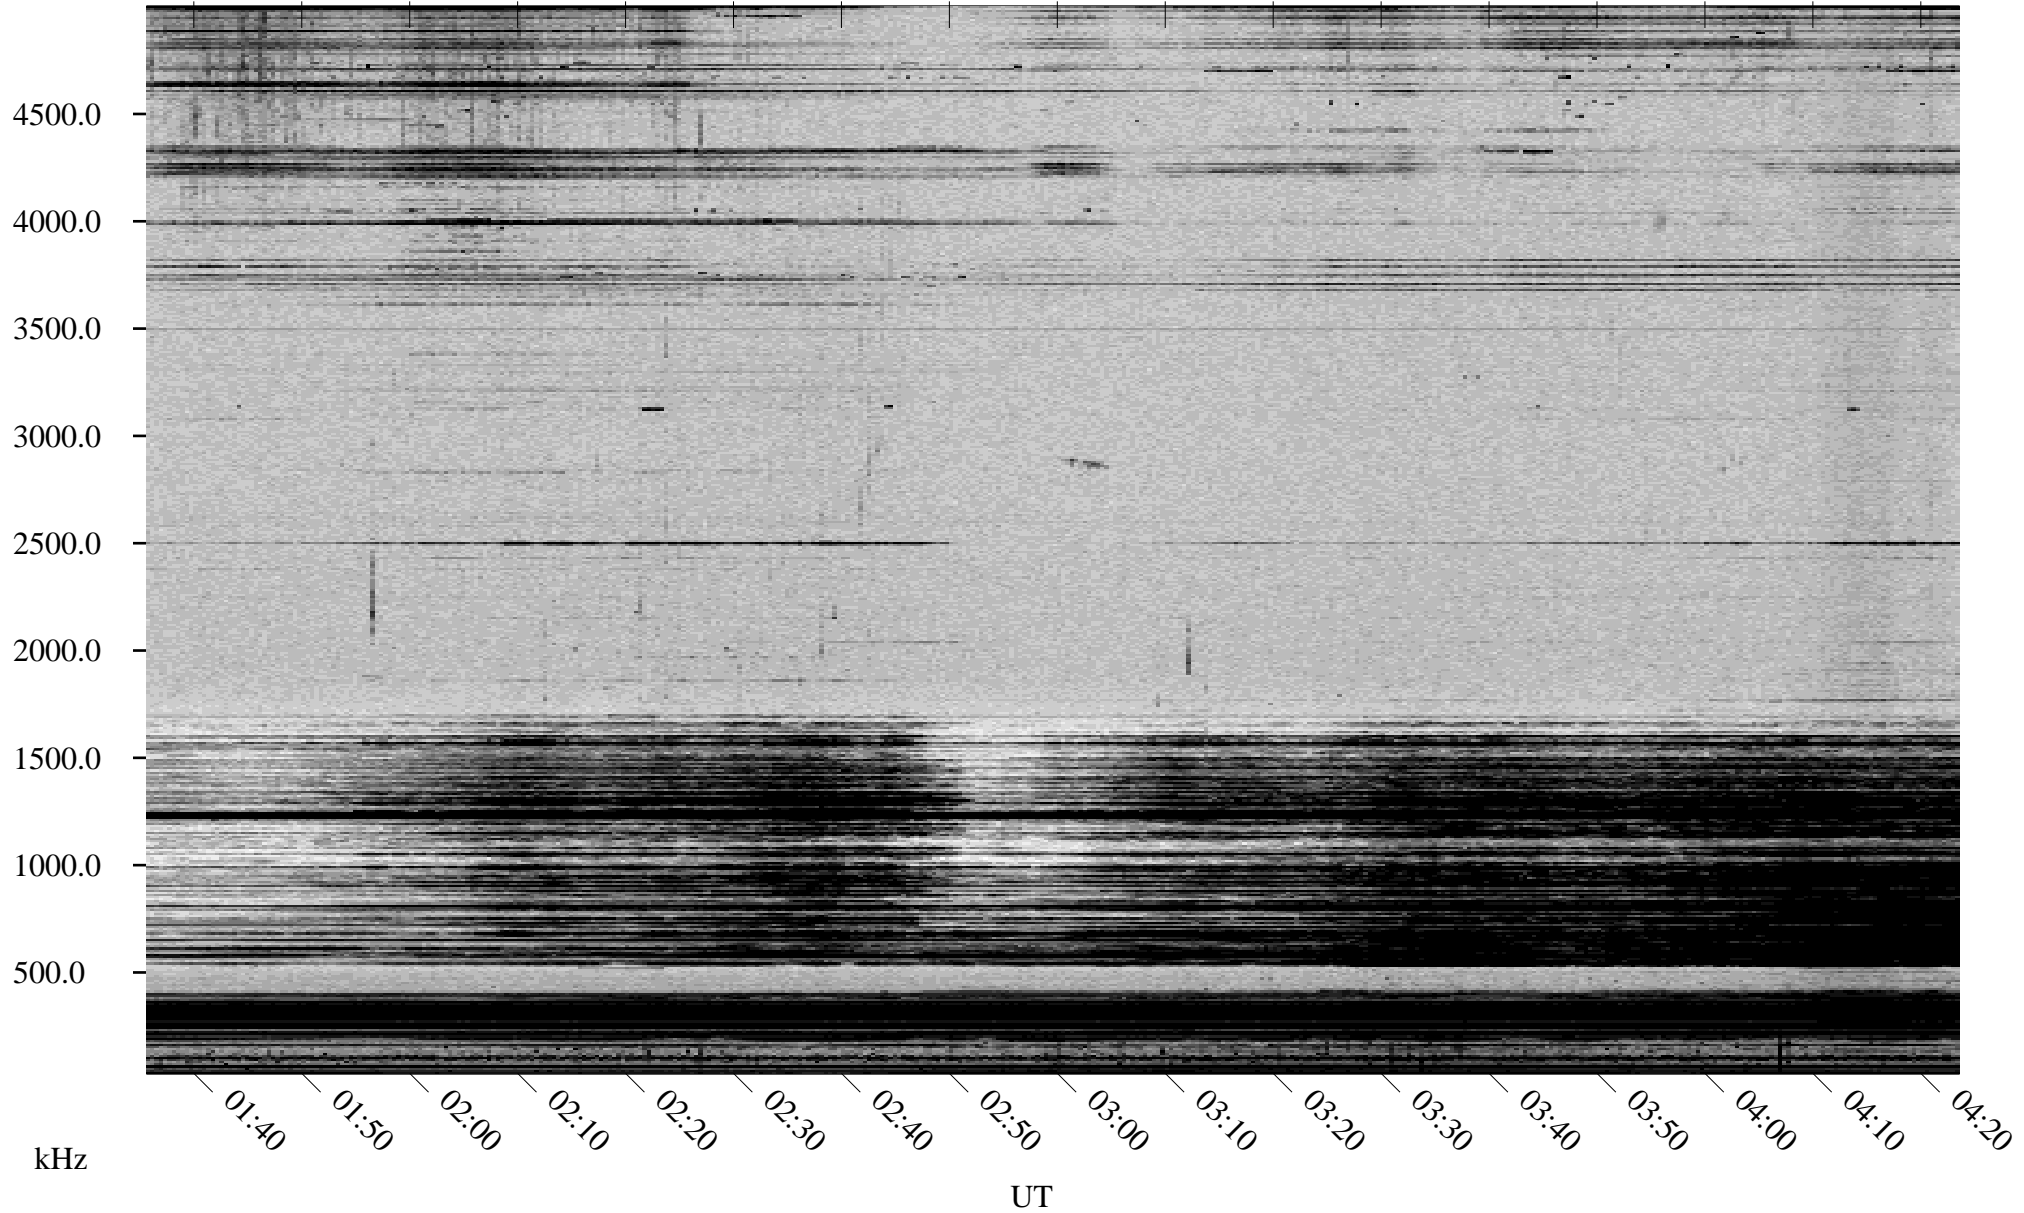

04/16/2000 Churchill, MTB

Linear Scale Black = 161 White = 15

ch001071.r00m max_12

Page 1

04/16/2000 Churchill, MTB

Linear Scale Black = 161 White = 15

ch001071.r00m max_12

Page 2

04/17/2000 Churchill, MTB

Linear Scale Black = 161 White = 15

ch001071.r00m max_12

Page 3

04/17/2000 Churchill, MTB

Linear Scale Black = 161 White = 15

ch001071.r00m max_12

Page 4

04/17/2000 Churchill, MTB

Linear Scale Black = 161 White = 15

ch00107l.r00m max_12

Page 5

04/17/2000 Churchill, MTB

Linear Scale Black = 161 White = 15

ch001071.r00m max_12

Page 6

04/17/2000 Churchill, MTB

Linear Scale Black = 161 White = 15

ch001071.r00m max_12

Page 7

04/17/2000 Churchill, MTB

Linear Scale Black = 161 White = 15

ch00107l.r00m max_12