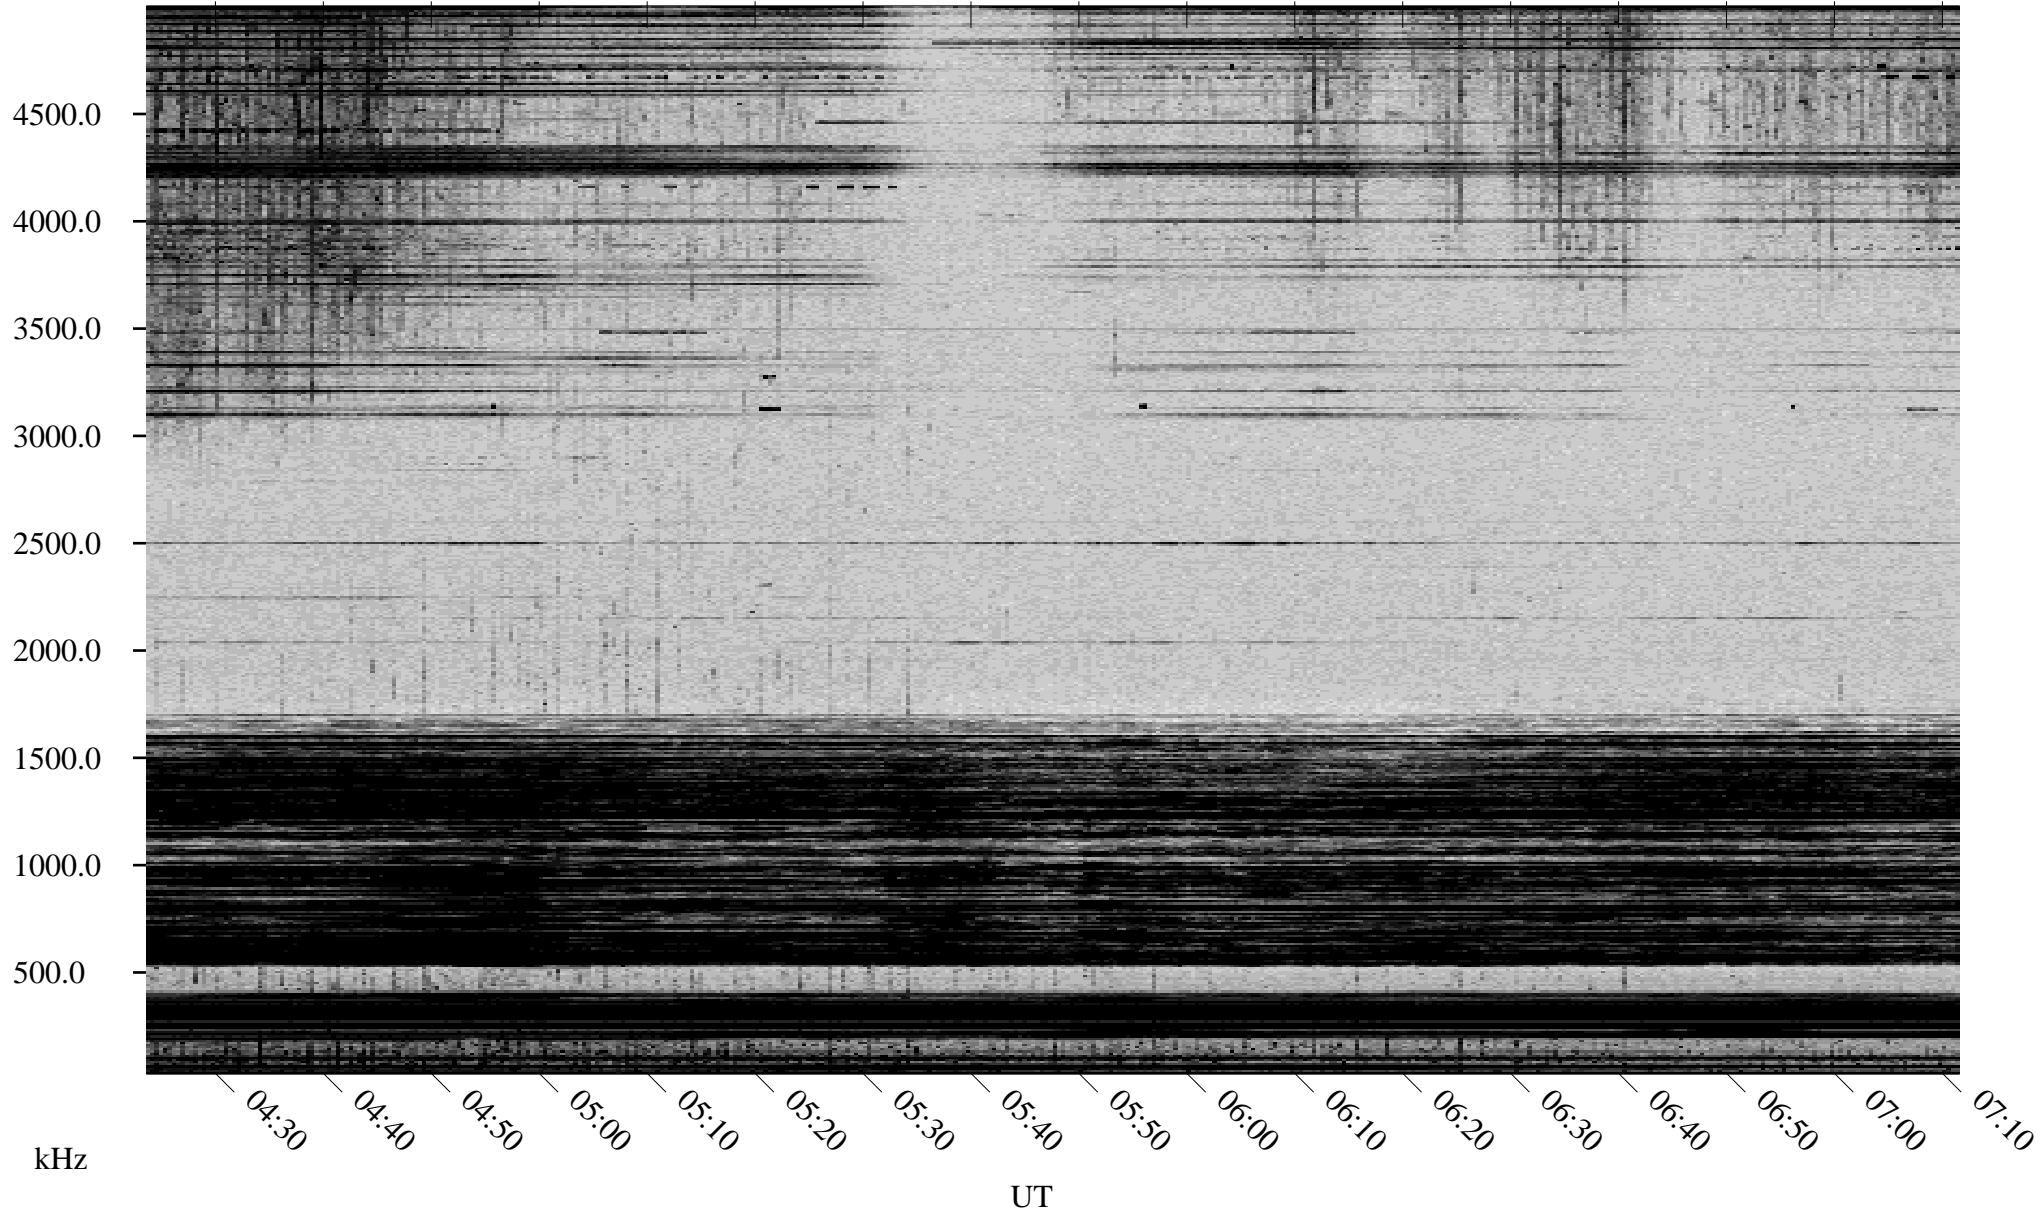

04/17/2000 Churchill, MTB

Linear Scale Black = 161 White = 15

ch00108l.r00m max_12

Page 1

04/17/2000 Churchill, MTB

Linear Scale Black = 161 White = 15

ch00108l.r00m max_12

Page 2

04/18/2000 Churchill, MTB

Linear Scale Black = 161 White = 15

ch00108l.r00m max_12

Page 3

04/18/2000 Churchill, MTB

Linear Scale Black = 161 White = 15

ch00108l.r00m max_12

Page 4

04/18/2000 Churchill, MTB

Linear Scale Black = 161 White = 15

ch00108l.r00m max_12

Page 5

04/18/2000 Churchill, MTB

Linear Scale Black = 161 White = 15

ch00108l.r00m max_12

Page 6

04/18/2000 Churchill, MTB

Linear Scale Black = 161 White = 15

ch00108l.r00m max_12

Page 7

04/18/2000 Churchill, MTB

Linear Scale Black = 161 White = 15

ch00108l.r00m max_12