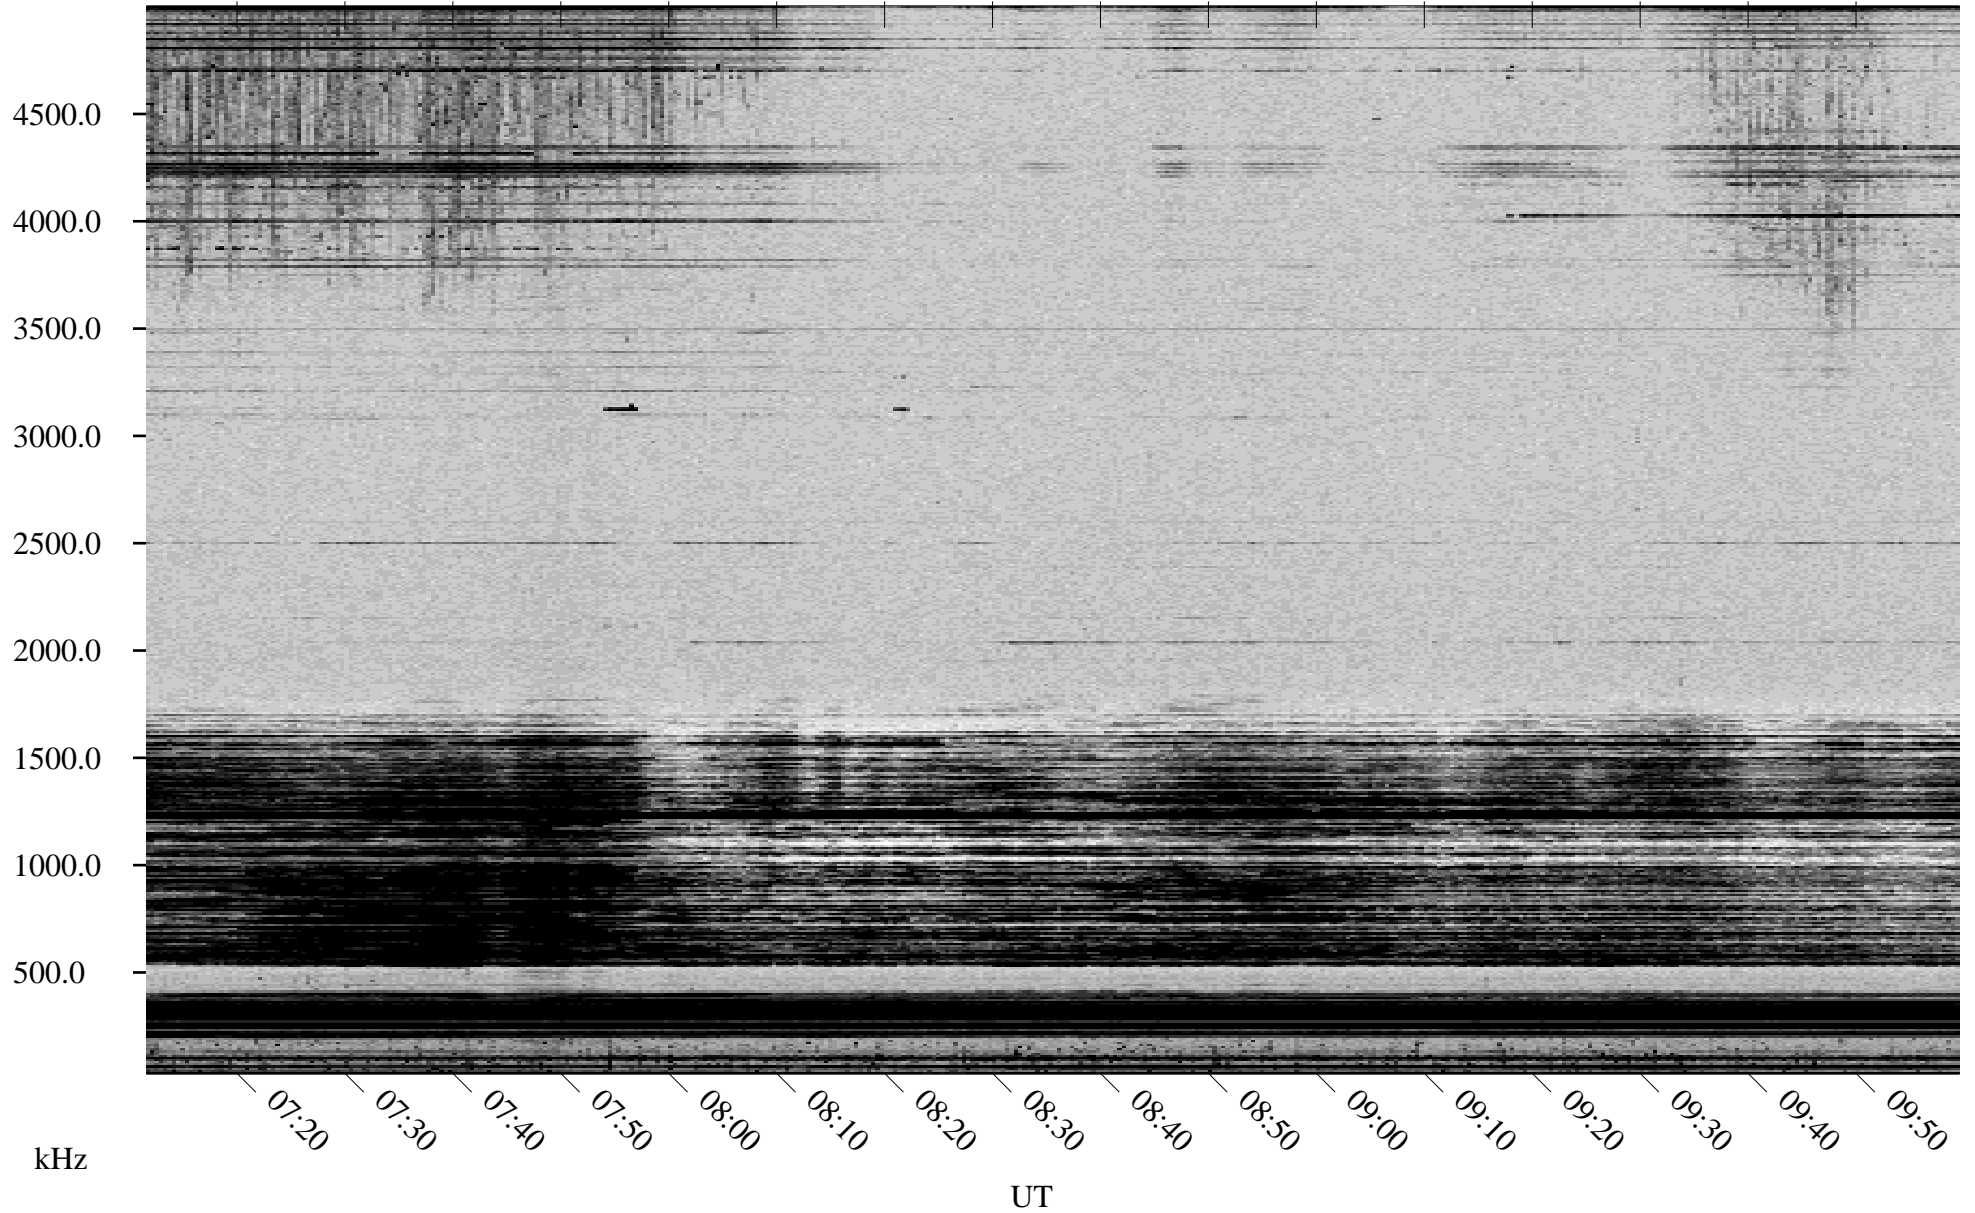

04/17/2000 Churchill, MTB

Linear Scale Black = 161 White = 15

ch00108l.r00m max_12

Page 1

04/17/2000 Churchill, MTB

Linear Scale Black = 161 White = 15

ch00108l.r00m max_12

Page 2

04/18/2000 Churchill, MTB

Linear Scale Black = 161 White = 15

ch00108l.r00m max_12

Page 3

04/18/2000 Churchill, MTB

Linear Scale Black = 161 White = 15

ch00108l.r00m max_12

Page 4

04/18/2000 Churchill, MTB

Linear Scale Black = 161 White = 15

ch00108l.r00m max_12

Page 5

04/18/2000 Churchill, MTB

Linear Scale Black = 161 White = 15

ch00108l.r00m max_12

Page 6

04/18/2000 Churchill, MTB

Linear Scale Black = 161 White = 15

ch00108l.r00m max_12

Page 7

04/18/2000 Churchill, MTB

Linear Scale Black = 161 White = 15

ch00108l.r00m max_12