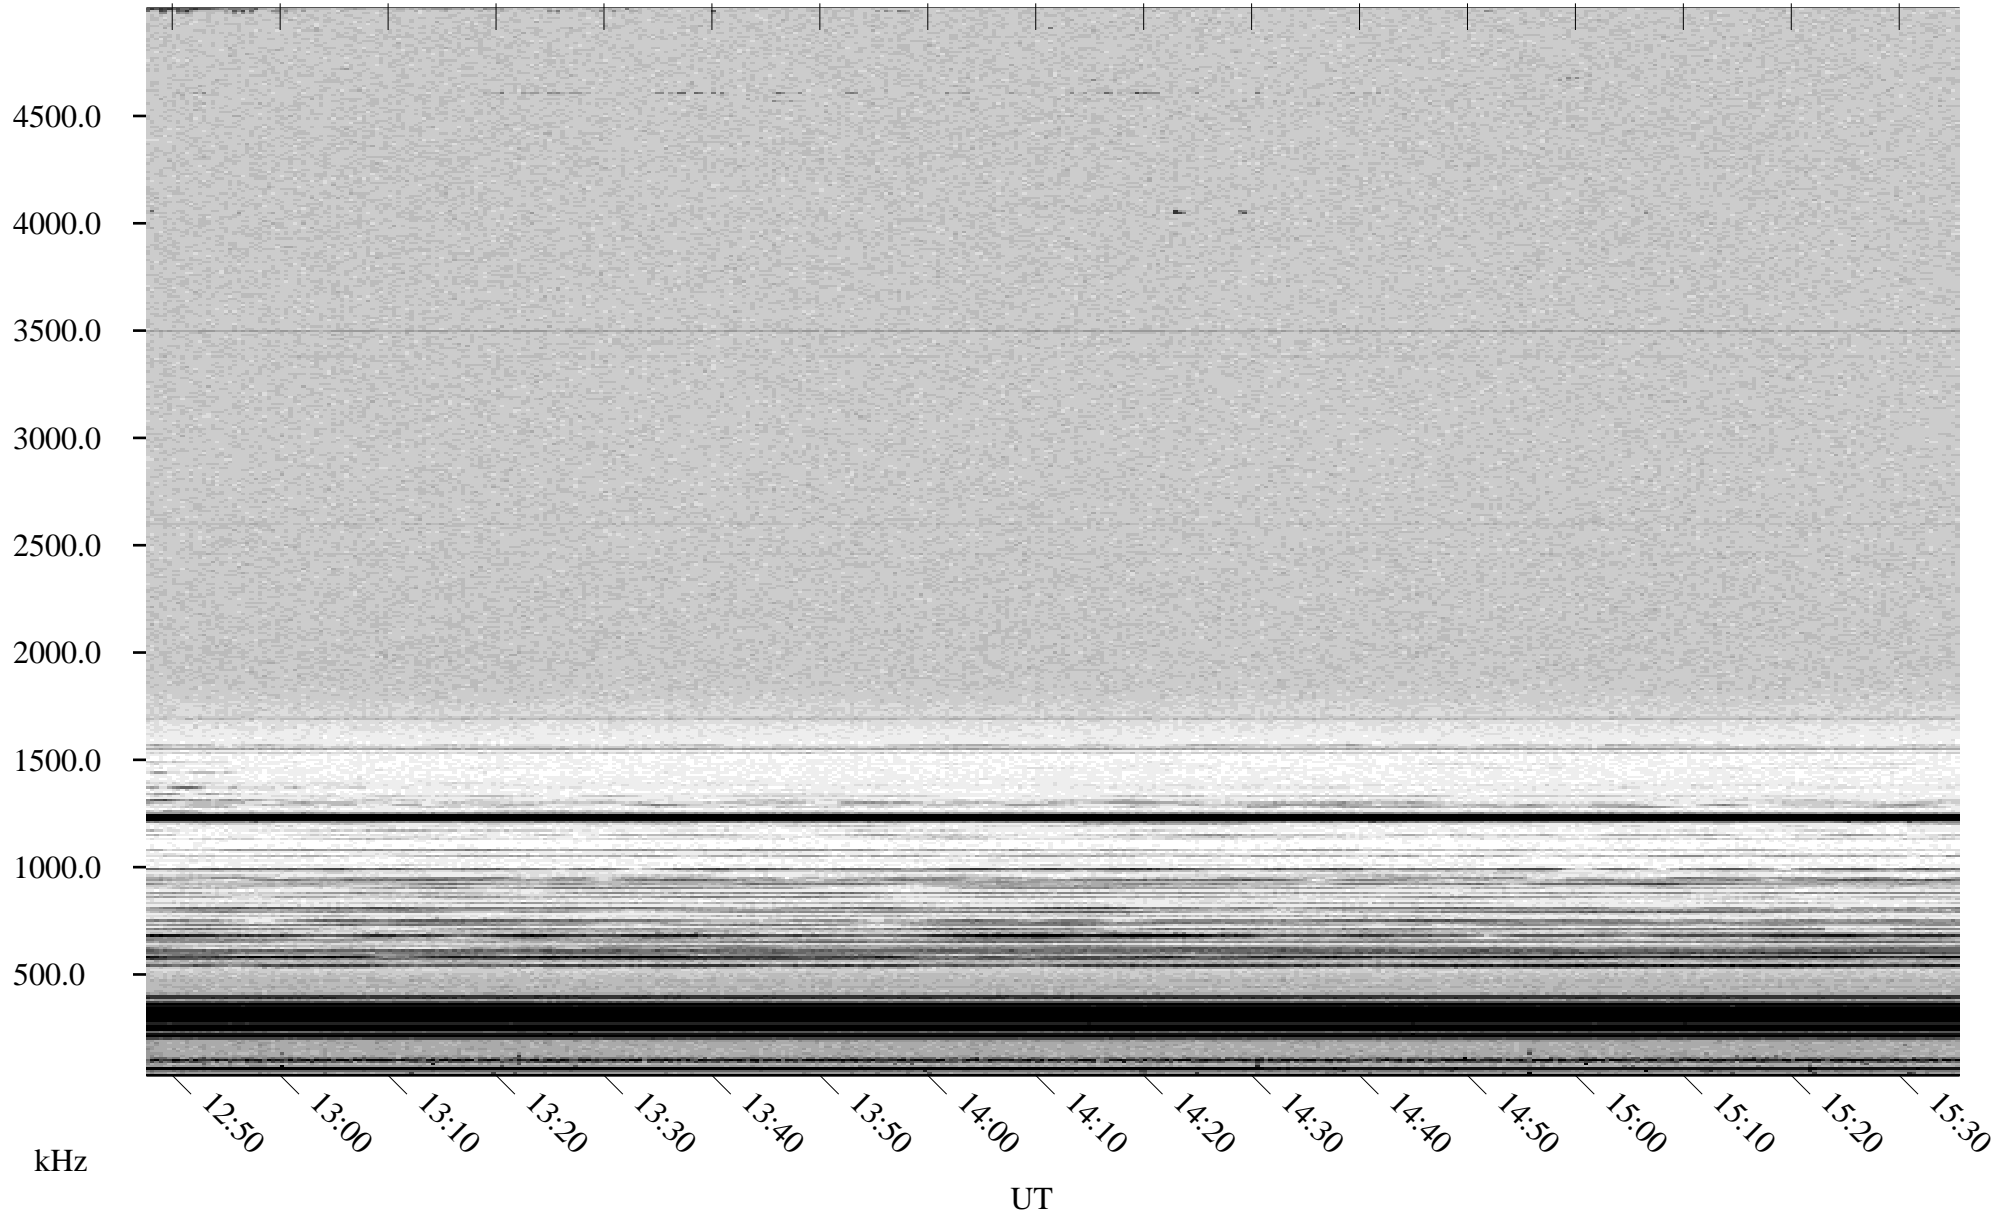

04/17/2000 Churchill, MTB

Linear Scale Black = 161 White = 15

ch00108l.r00m max_12

Page 1

04/17/2000 Churchill, MTB

Linear Scale Black = 161 White = 15

ch00108l.r00m max_12

Page 2

04/18/2000 Churchill, MTB

Linear Scale Black = 161 White = 15

ch00108l.r00m max_12

Page 3

04/18/2000 Churchill, MTB

Linear Scale Black = 161 White = 15

ch00108l.r00m max_12

Page 4

04/18/2000 Churchill, MTB

Linear Scale Black = 161 White = 15

ch00108l.r00m max_12

Page 5

04/18/2000 Churchill, MTB

Linear Scale Black = 161 White = 15

ch00108l.r00m max_12

Page 6

04/18/2000 Churchill, MTB

Linear Scale Black = 161 White = 15

ch00108l.r00m max_12

Page 7

04/18/2000 Churchill, MTB

Linear Scale Black = 161 White = 15

ch00108l.r00m max_12