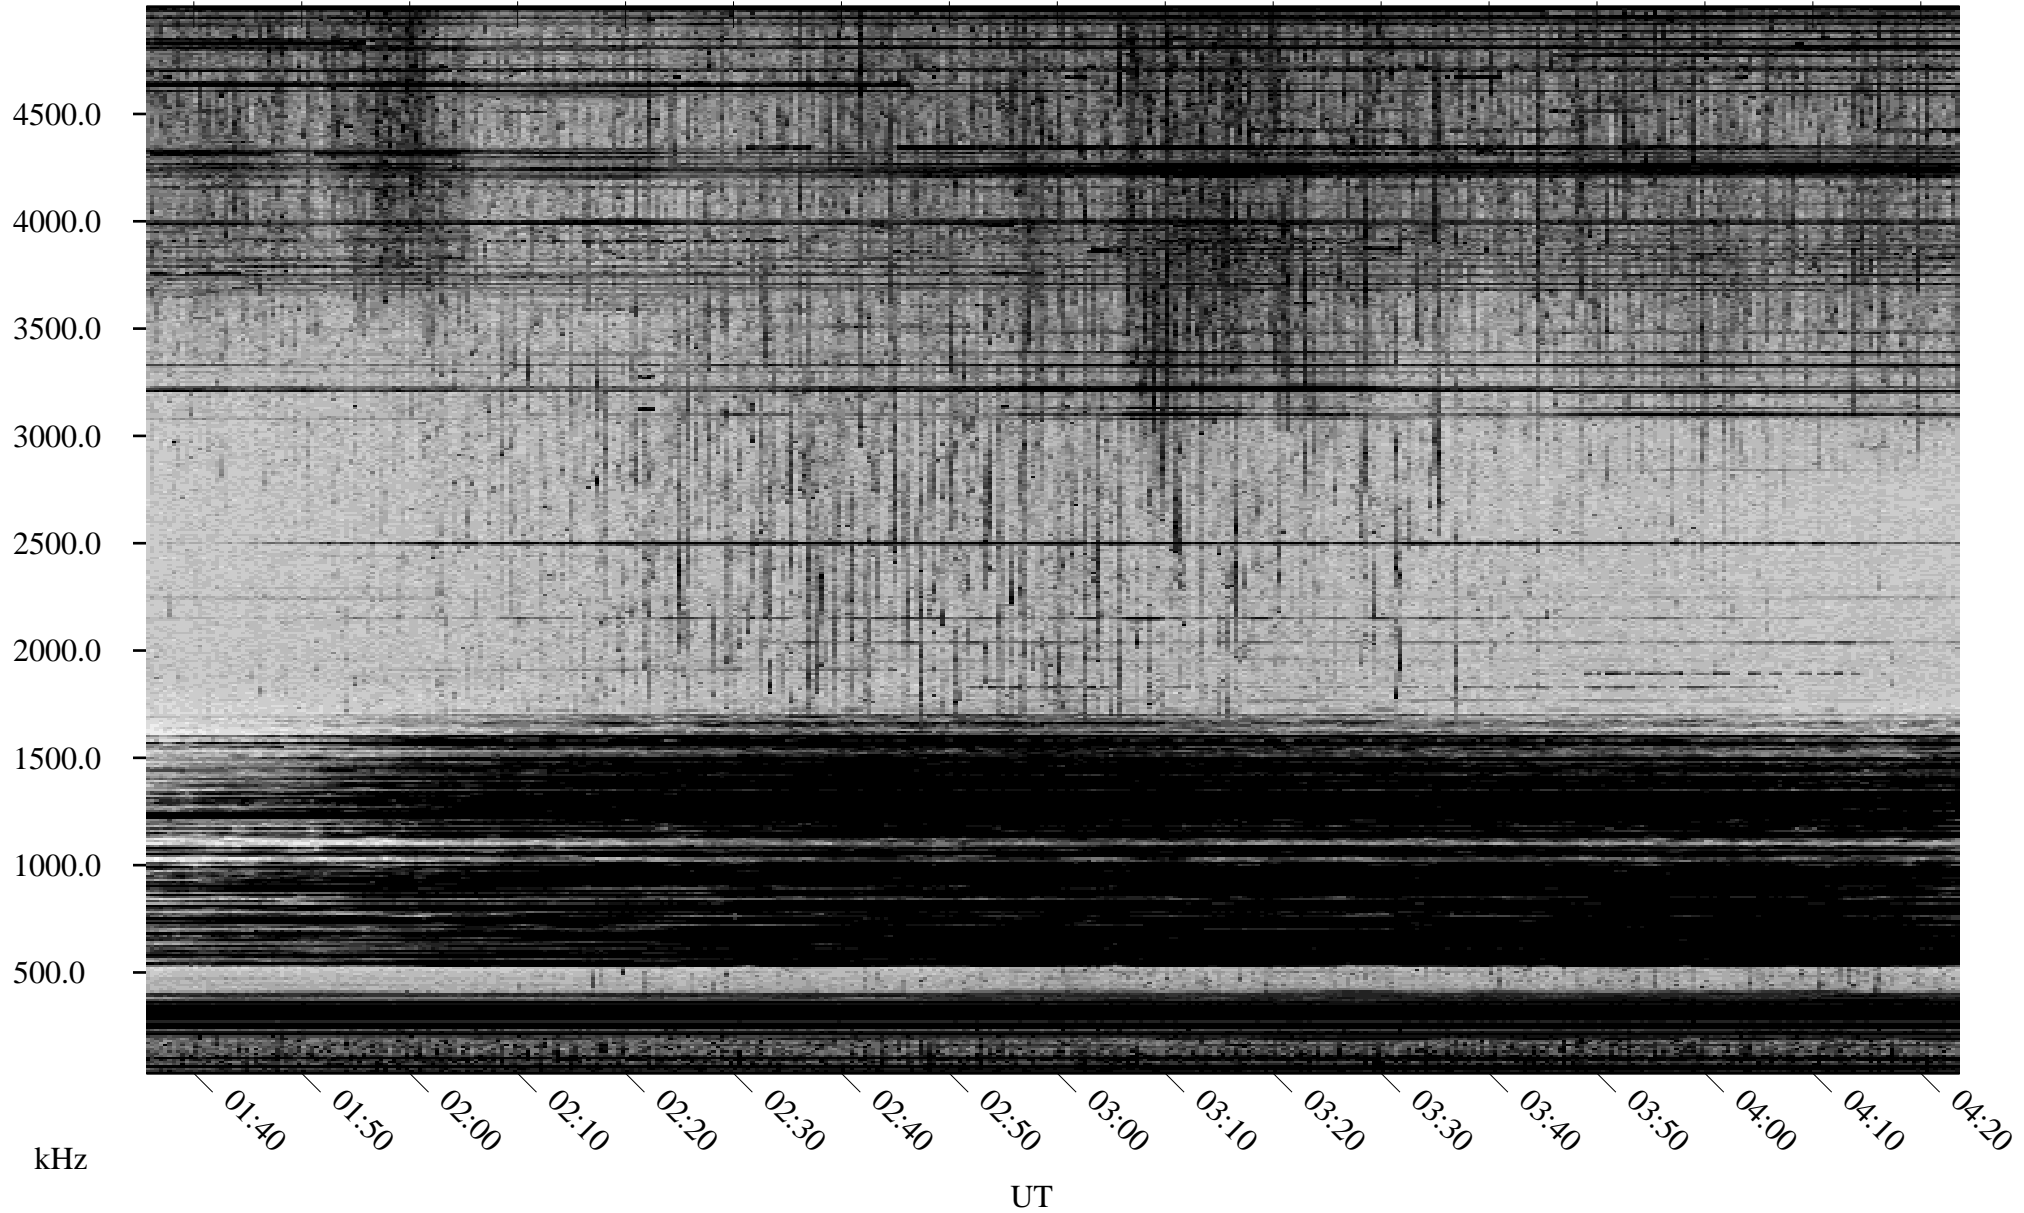

04/17/2000 Churchill, MTB

Linear Scale Black = 161 White = 15

ch00108l.r00m max_12

Page 1

04/17/2000 Churchill, MTB

Linear Scale Black = 161 White = 15

ch00108l.r00m max_12

Page 2

04/18/2000 Churchill, MTB

Linear Scale Black = 161 White = 15

ch00108l.r00m max_12

Page 3

04/18/2000 Churchill, MTB

Linear Scale Black = 161 White = 15

ch00108l.r00m max_12

Page 4

04/18/2000 Churchill, MTB

Linear Scale Black = 161 White = 15

ch00108l.r00m max_12

Page 5

04/18/2000 Churchill, MTB

Linear Scale Black = 161 White = 15

ch00108l.r00m max_12

Page 6

04/18/2000 Churchill, MTB

Linear Scale Black = 161 White = 15

ch00108l.r00m max_12

Page 7

04/18/2000 Churchill, MTB

Linear Scale Black = 161 White = 15

ch00108l.r00m max_12