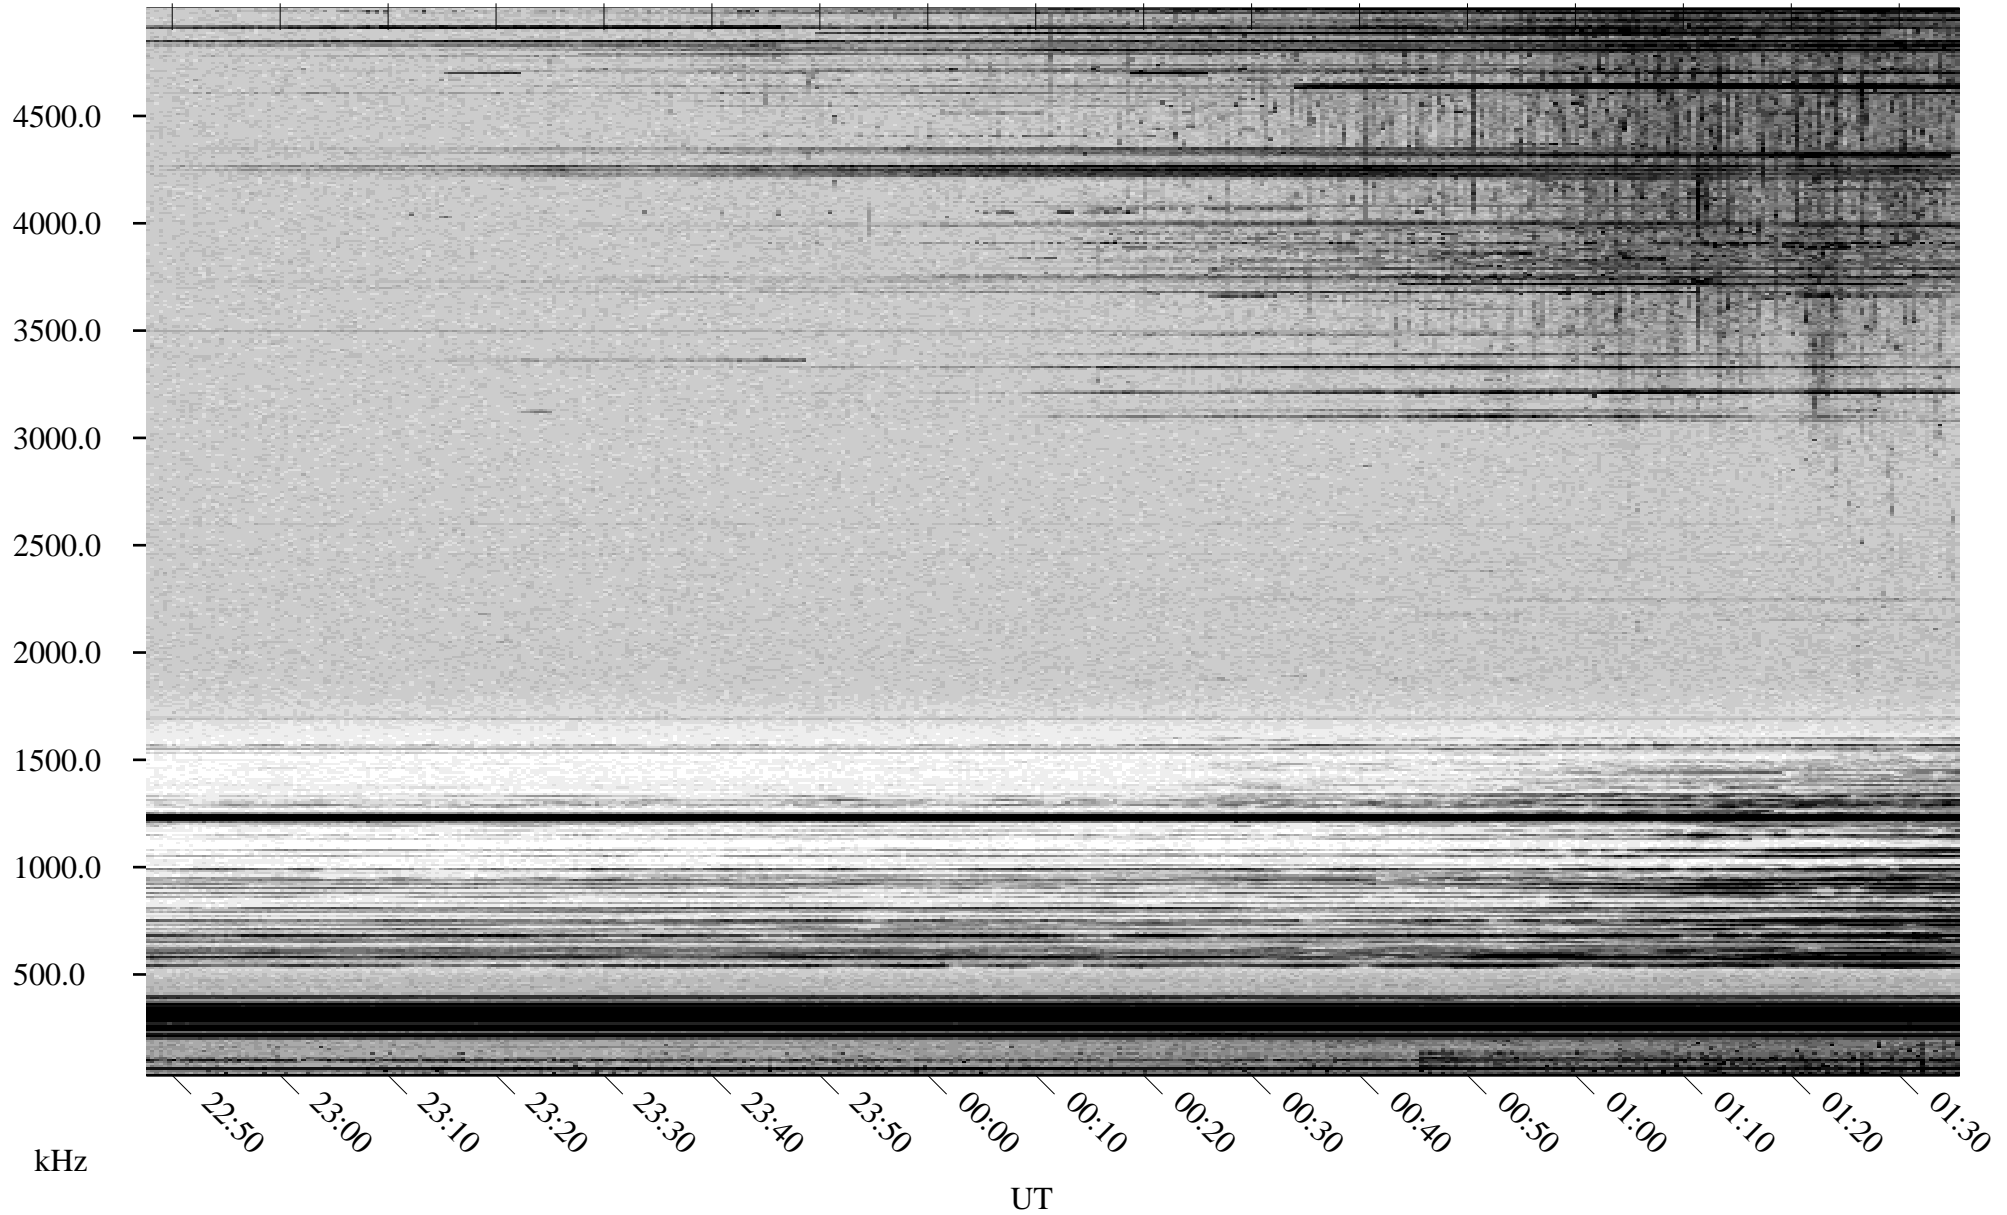

04/17/2000 Churchill, MTB

Linear Scale Black = 161 White = 15

ch00108l.r00m max_12

Page 1

04/17/2000 Churchill, MTB

Linear Scale Black = 161 White = 15

ch00108l.r00m max_12

Page 2

04/18/2000 Churchill, MTB

Linear Scale Black = 161 White = 15

ch00108l.r00m max_12

Page 3

04/18/2000 Churchill, MTB

Linear Scale Black = 161 White = 15

ch00108l.r00m max_12

Page 4

04/18/2000 Churchill, MTB

Linear Scale Black = 161 White = 15

ch00108l.r00m max_12

Page 5

04/18/2000 Churchill, MTB

Linear Scale Black = 161 White = 15

ch00108l.r00m max_12

Page 6

04/18/2000 Churchill, MTB

Linear Scale Black = 161 White = 15

ch00108l.r00m max_12

Page 7

04/18/2000 Churchill, MTB

Linear Scale Black = 161 White = 15

ch00108l.r00m max_12