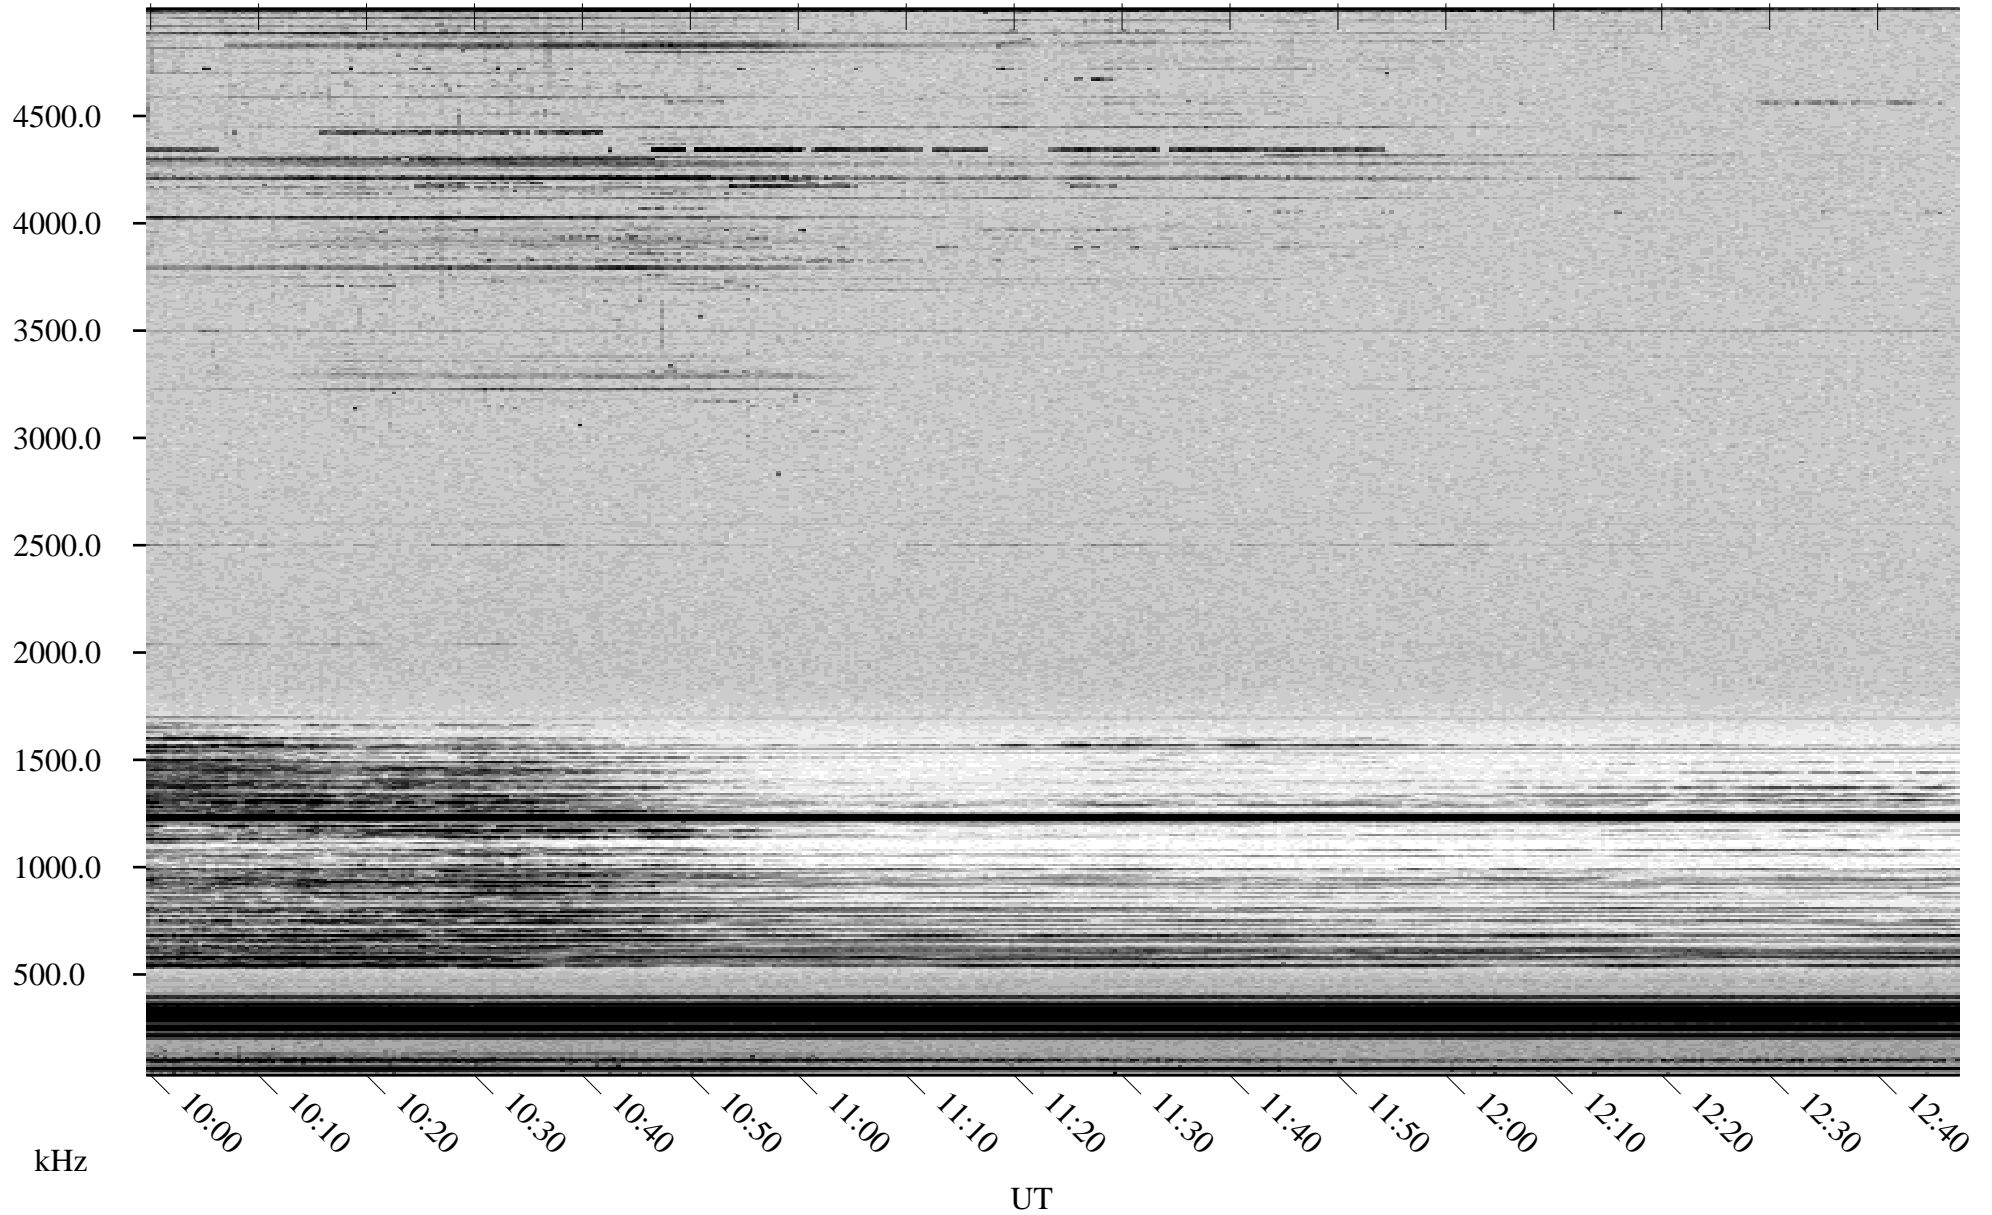

04/17/2000 Churchill, MTB

Linear Scale Black = 161 White = 15

ch00108l.r00m max_12

Page 1

04/17/2000 Churchill, MTB

Linear Scale Black = 161 White = 15

ch00108l.r00m max_12

Page 2

04/18/2000 Churchill, MTB

Linear Scale Black = 161 White = 15

ch00108l.r00m max_12

Page 3

04/18/2000 Churchill, MTB

Linear Scale Black = 161 White = 15

ch00108l.r00m max_12

Page 4

04/18/2000 Churchill, MTB

Linear Scale Black = 161 White = 15

ch00108l.r00m max_12

Page 5

04/18/2000 Churchill, MTB

Linear Scale Black = 161 White = 15

ch00108l.r00m max_12

Page 6

04/18/2000 Churchill, MTB

Linear Scale Black = 161 White = 15

ch00108l.r00m max_12

Page 7

04/18/2000 Churchill, MTB

Linear Scale Black = 161 White = 15

ch00108l.r00m max_12