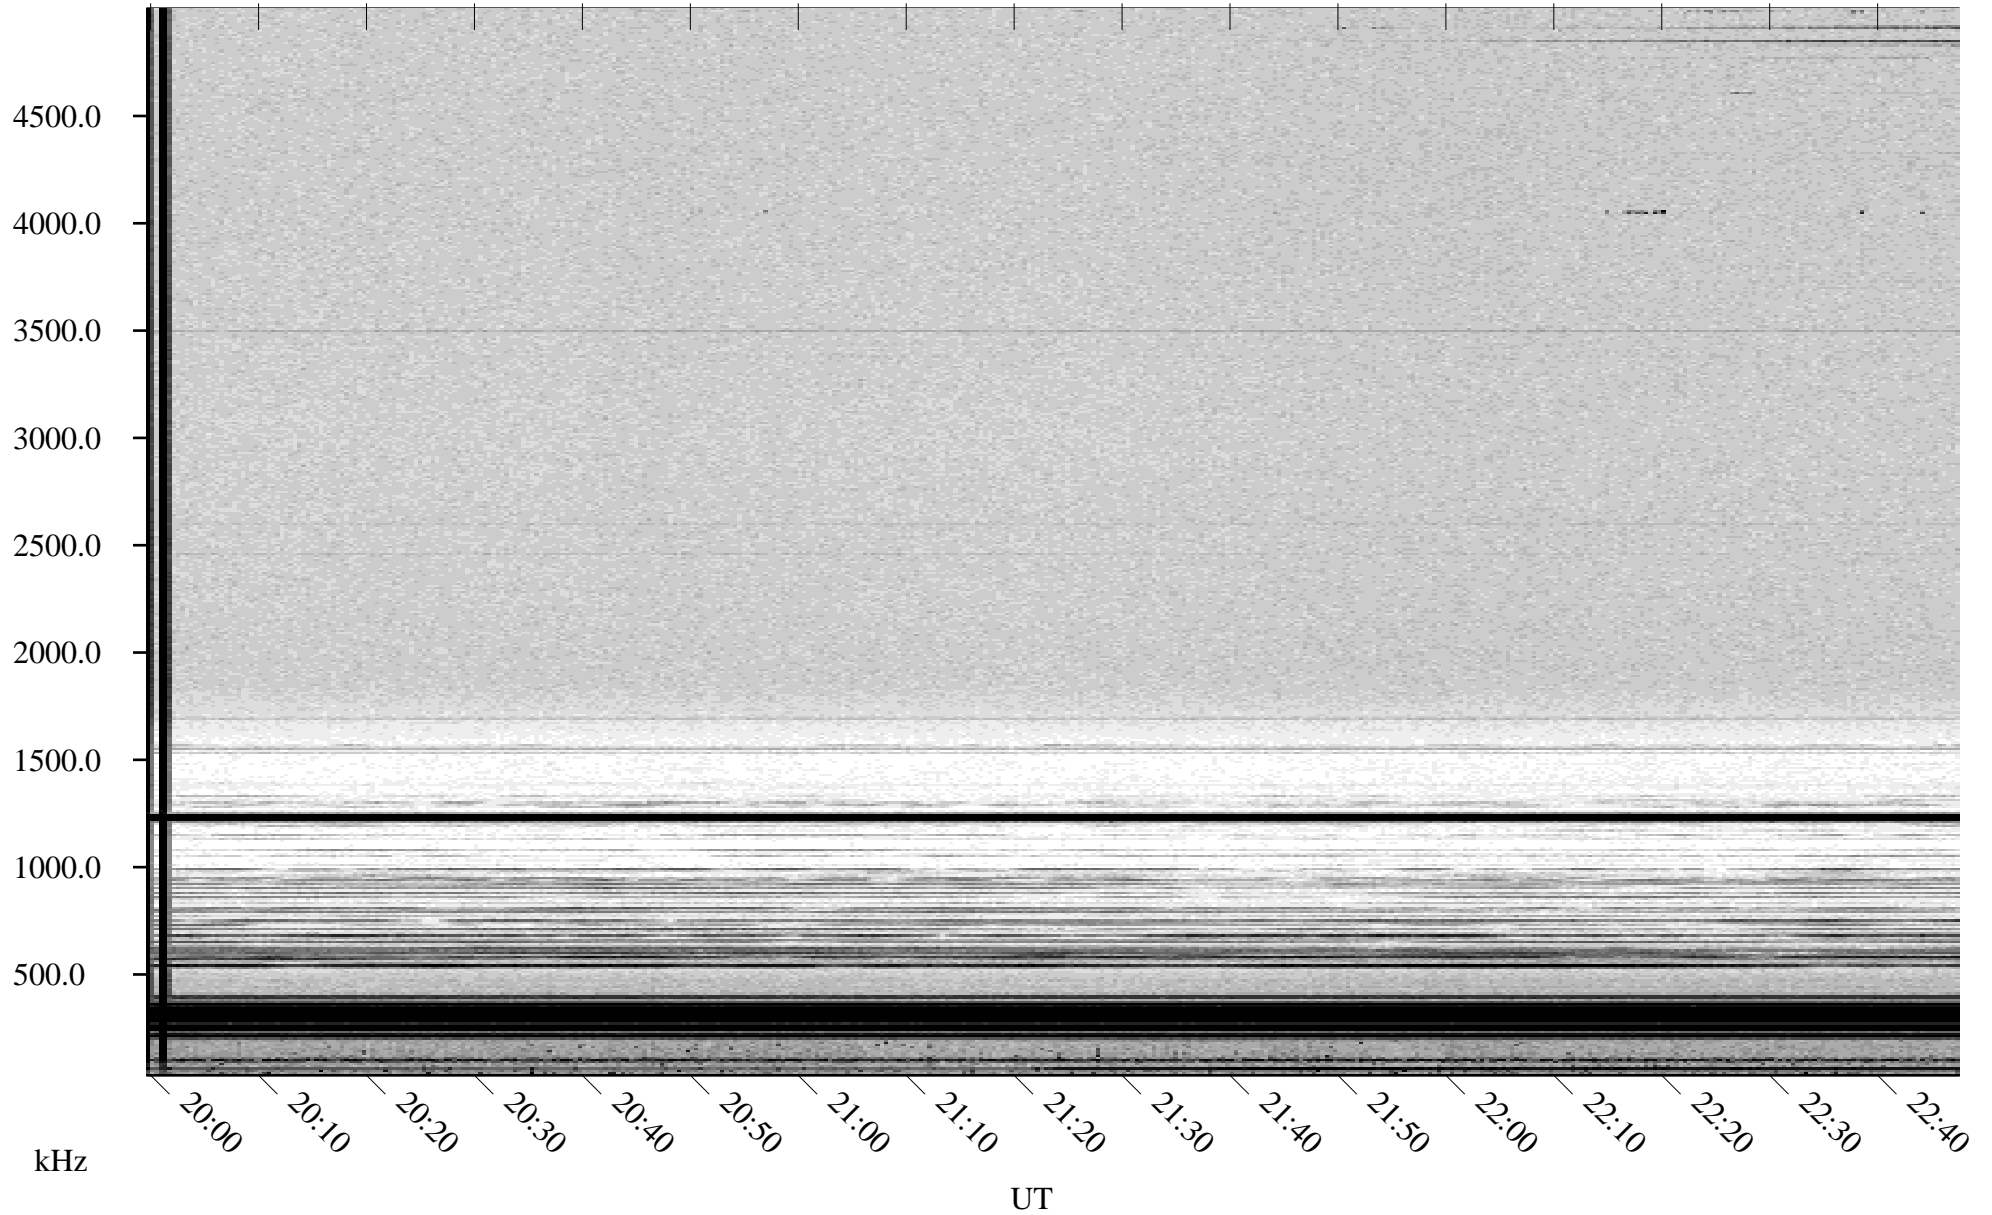

04/17/2000 Churchill, MTB

Linear Scale Black = 161 White = 15

ch00108l.r00m max_12

Page 1

04/17/2000 Churchill, MTB

Linear Scale Black = 161 White = 15

ch00108l.r00m max_12

Page 2

04/18/2000 Churchill, MTB

Linear Scale Black = 161 White = 15

ch00108l.r00m max_12

Page 3

04/18/2000 Churchill, MTB

Linear Scale Black = 161 White = 15

ch00108l.r00m max_12

Page 4

04/18/2000 Churchill, MTB

Linear Scale Black = 161 White = 15

ch00108l.r00m max_12

Page 5

04/18/2000 Churchill, MTB

Linear Scale Black = 161 White = 15

ch00108l.r00m max_12

Page 6

04/18/2000 Churchill, MTB

Linear Scale Black = 161 White = 15

ch00108l.r00m max_12

Page 7

04/18/2000 Churchill, MTB

Linear Scale Black = 161 White = 15

ch00108l.r00m max_12