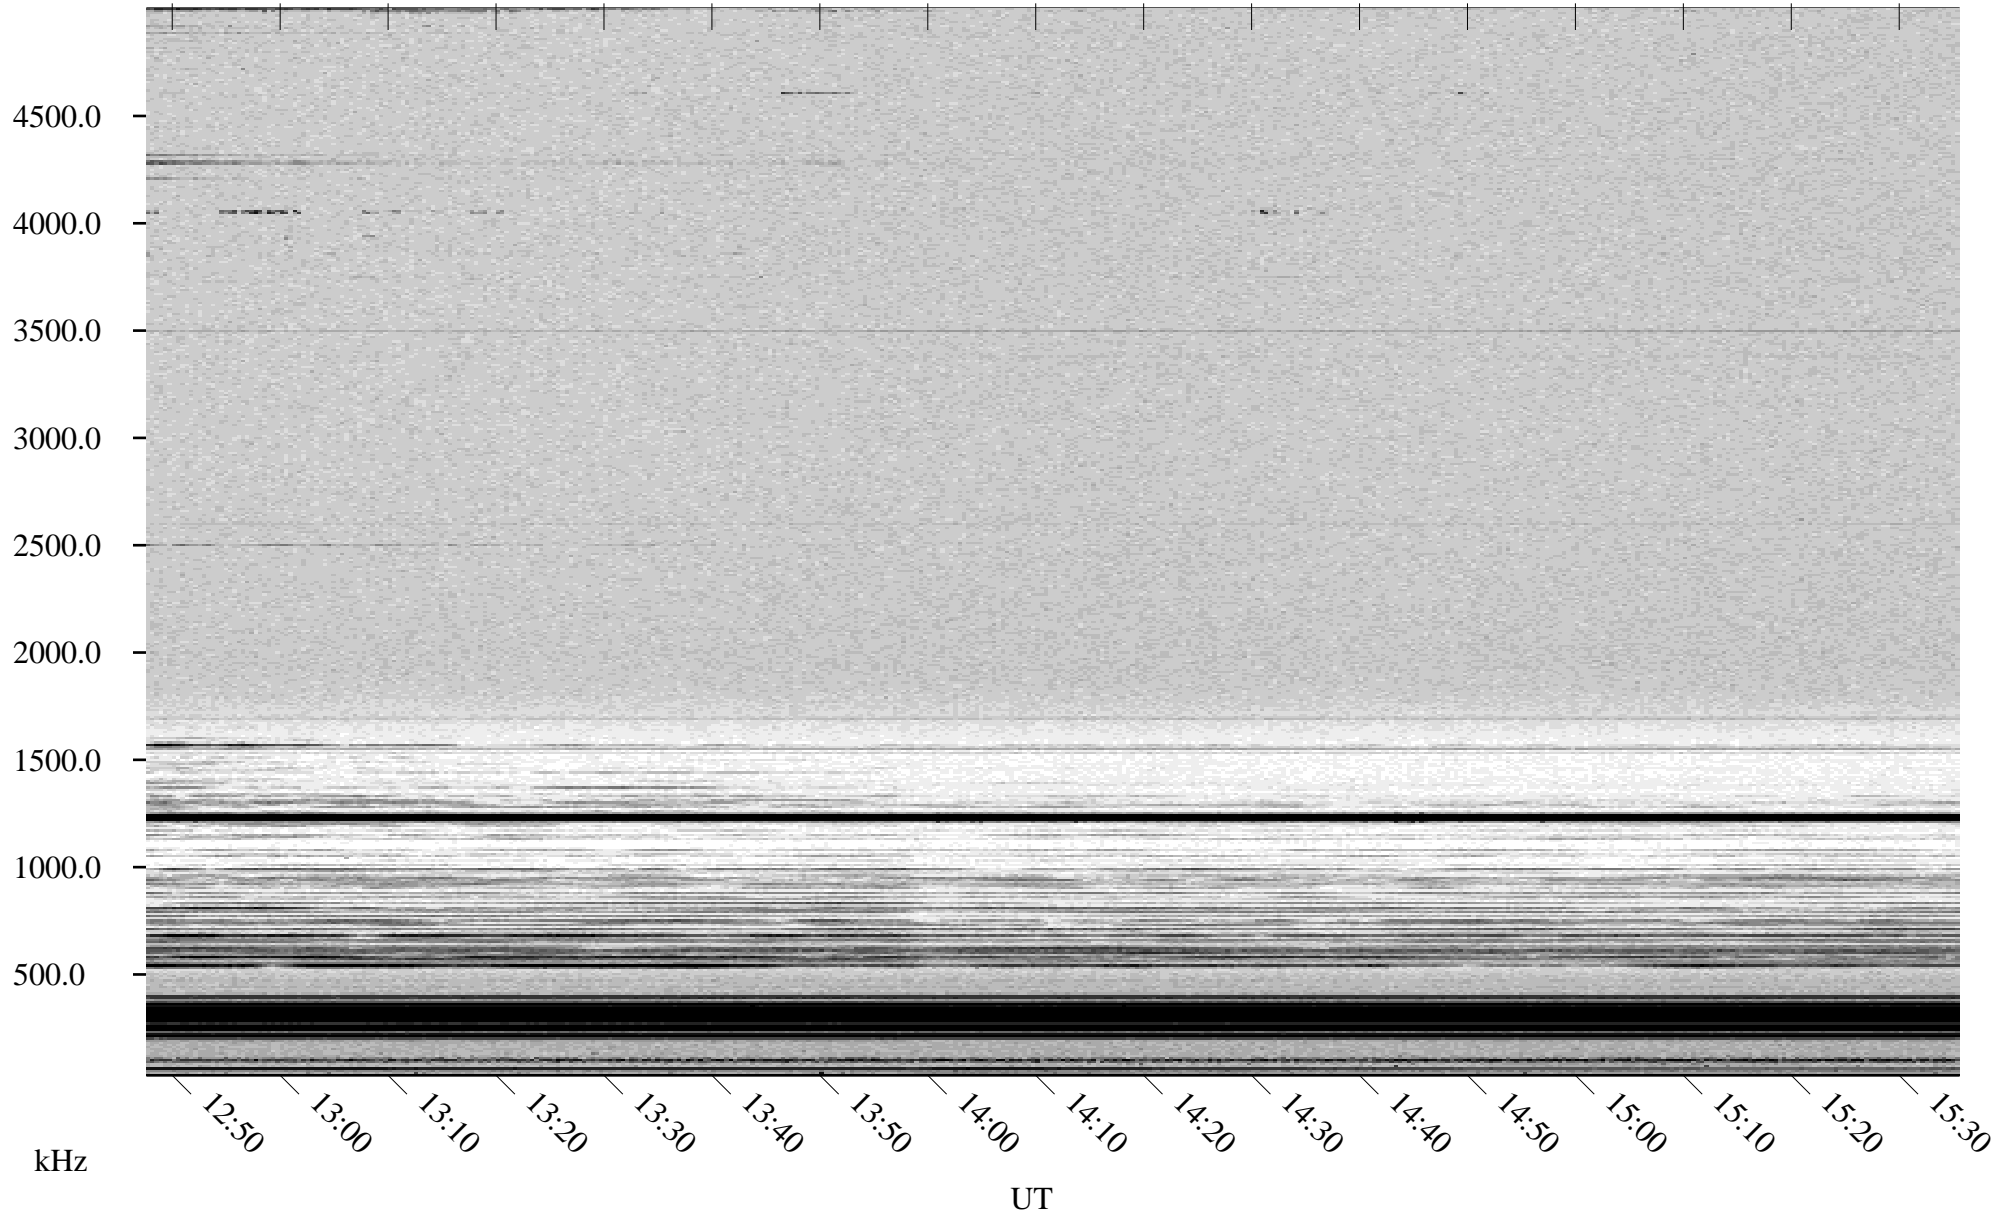

04/18/2000 Churchill, MTB

Linear Scale Black = 161 White = 15

ch00109l.r00m max_12

Page 1

04/18/2000 Churchill, MTB

Linear Scale Black = 161 White = 15

ch00109l.r00m max_12

Page 2

04/19/2000 Churchill, MTB

Linear Scale Black = 161 White = 15

ch00109l.r00m max_12

Page 3

04/19/2000 Churchill, MTB

Linear Scale Black = 161 White = 15

ch00109l.r00m max_12

Page 4

04/19/2000 Churchill, MTB

Linear Scale Black = 161 White = 15

ch00109l.r00m max_12

Page 5

04/19/2000 Churchill, MTB

Linear Scale Black = 161 White = 15

ch00109l.r00m max_12

Page 6

04/19/2000 Churchill, MTB

Linear Scale Black = 161 White = 15

ch00109l.r00m max_12

Page 7

04/19/2000 Churchill, MTB

Linear Scale Black = 161 White = 15

ch00109l.r00m max_12