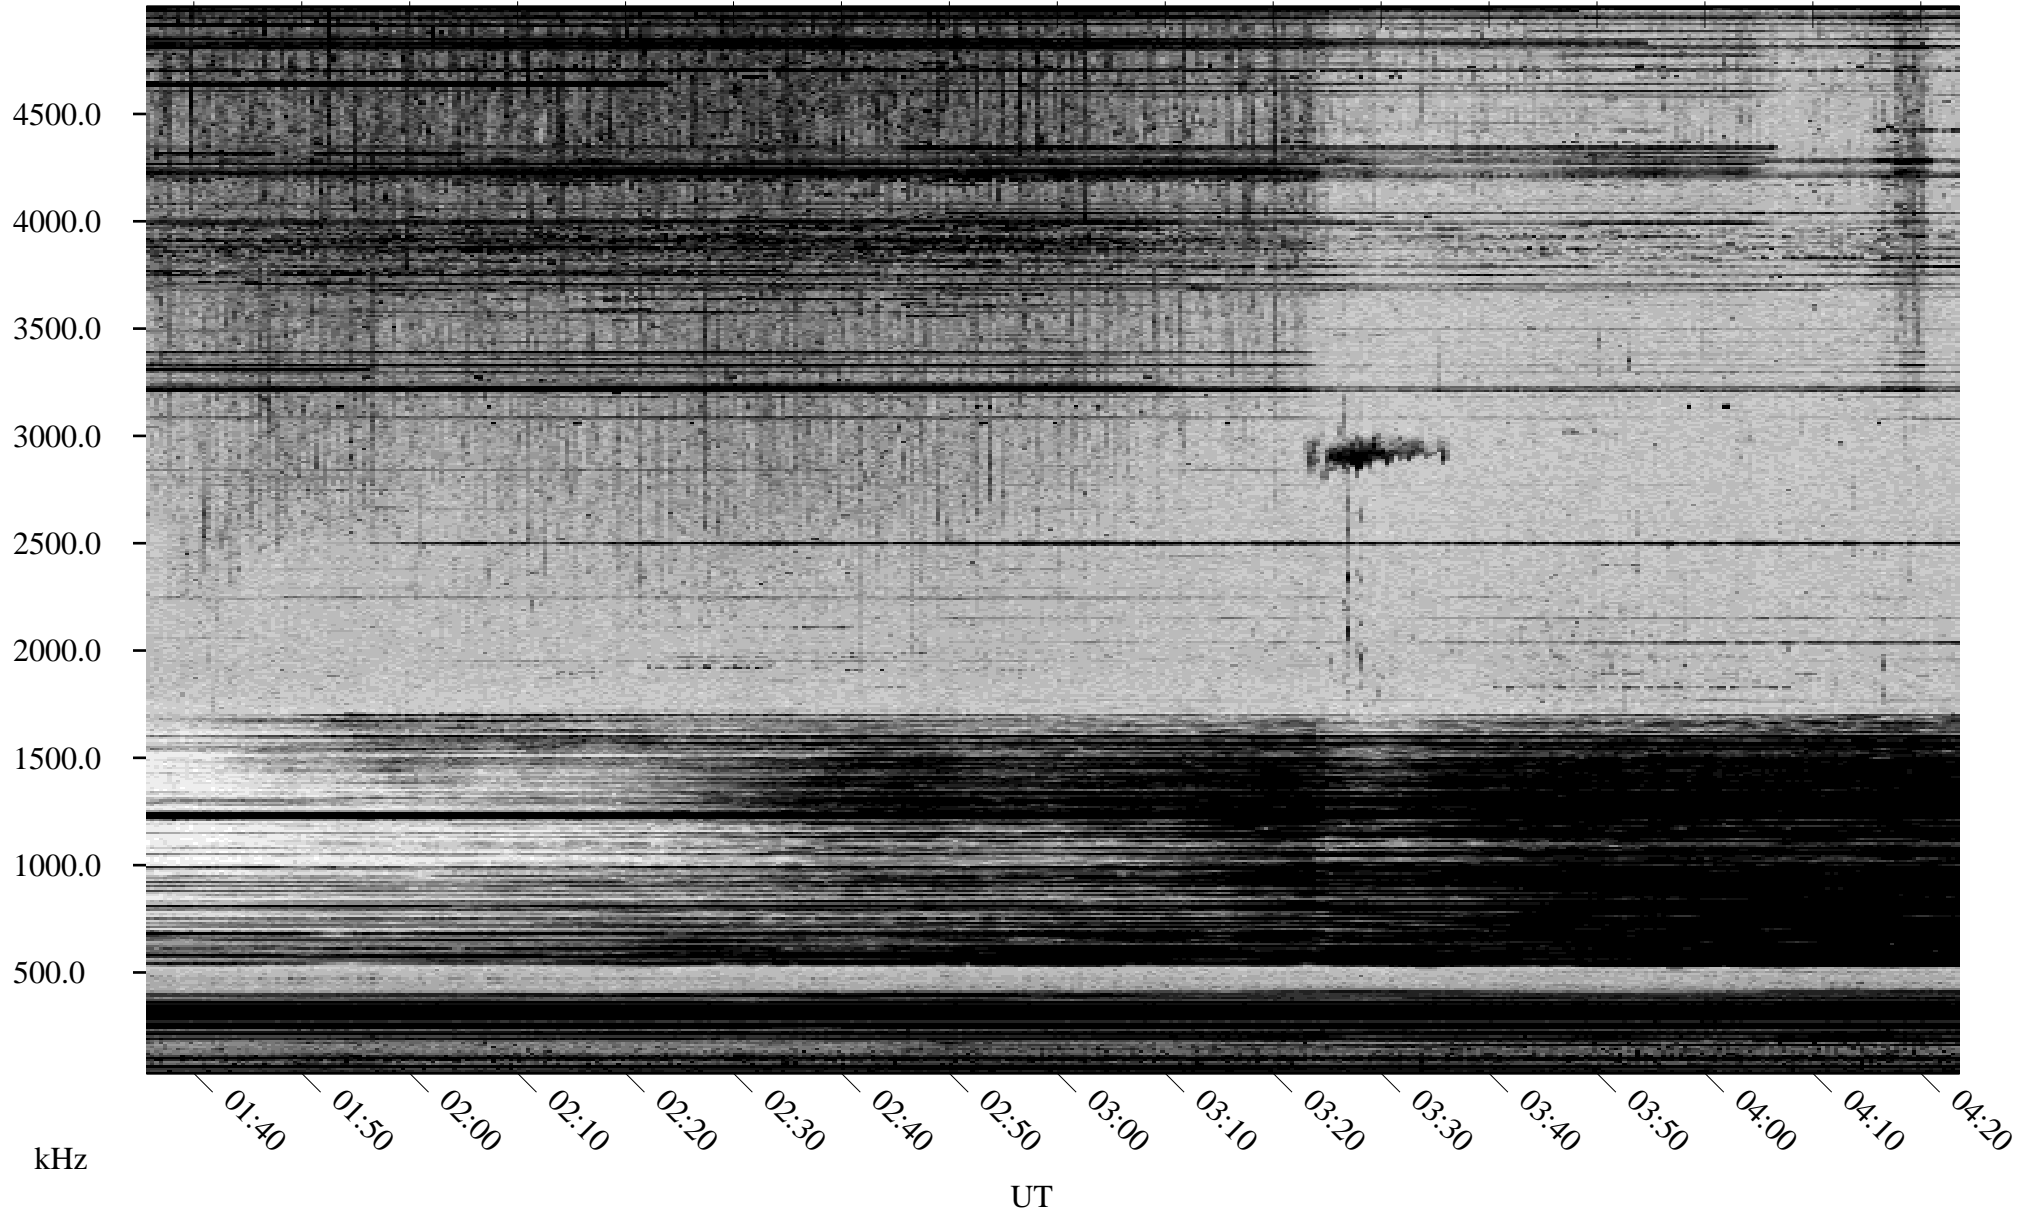

04/18/2000 Churchill, MTB

Linear Scale Black = 161 White = 15

ch00109l.r00m max_12

Page 1

04/18/2000 Churchill, MTB

Linear Scale Black = 161 White = 15

ch00109l.r00m max_12

Page 2

04/19/2000 Churchill, MTB

Linear Scale Black = 161 White = 15

ch00109l.r00m max_12

Page 3

04/19/2000 Churchill, MTB

Linear Scale Black = 161 White = 15

ch00109l.r00m max_12

Page 4

04/19/2000 Churchill, MTB

Linear Scale Black = 161 White = 15

ch00109l.r00m max_12

Page 5

04/19/2000 Churchill, MTB

Linear Scale Black = 161 White = 15

ch00109l.r00m max_12

Page 6

04/19/2000 Churchill, MTB

Linear Scale Black = 161 White = 15

ch00109l.r00m max_12

Page 7

04/19/2000 Churchill, MTB

Linear Scale Black = 161 White = 15

ch00109l.r00m max_12