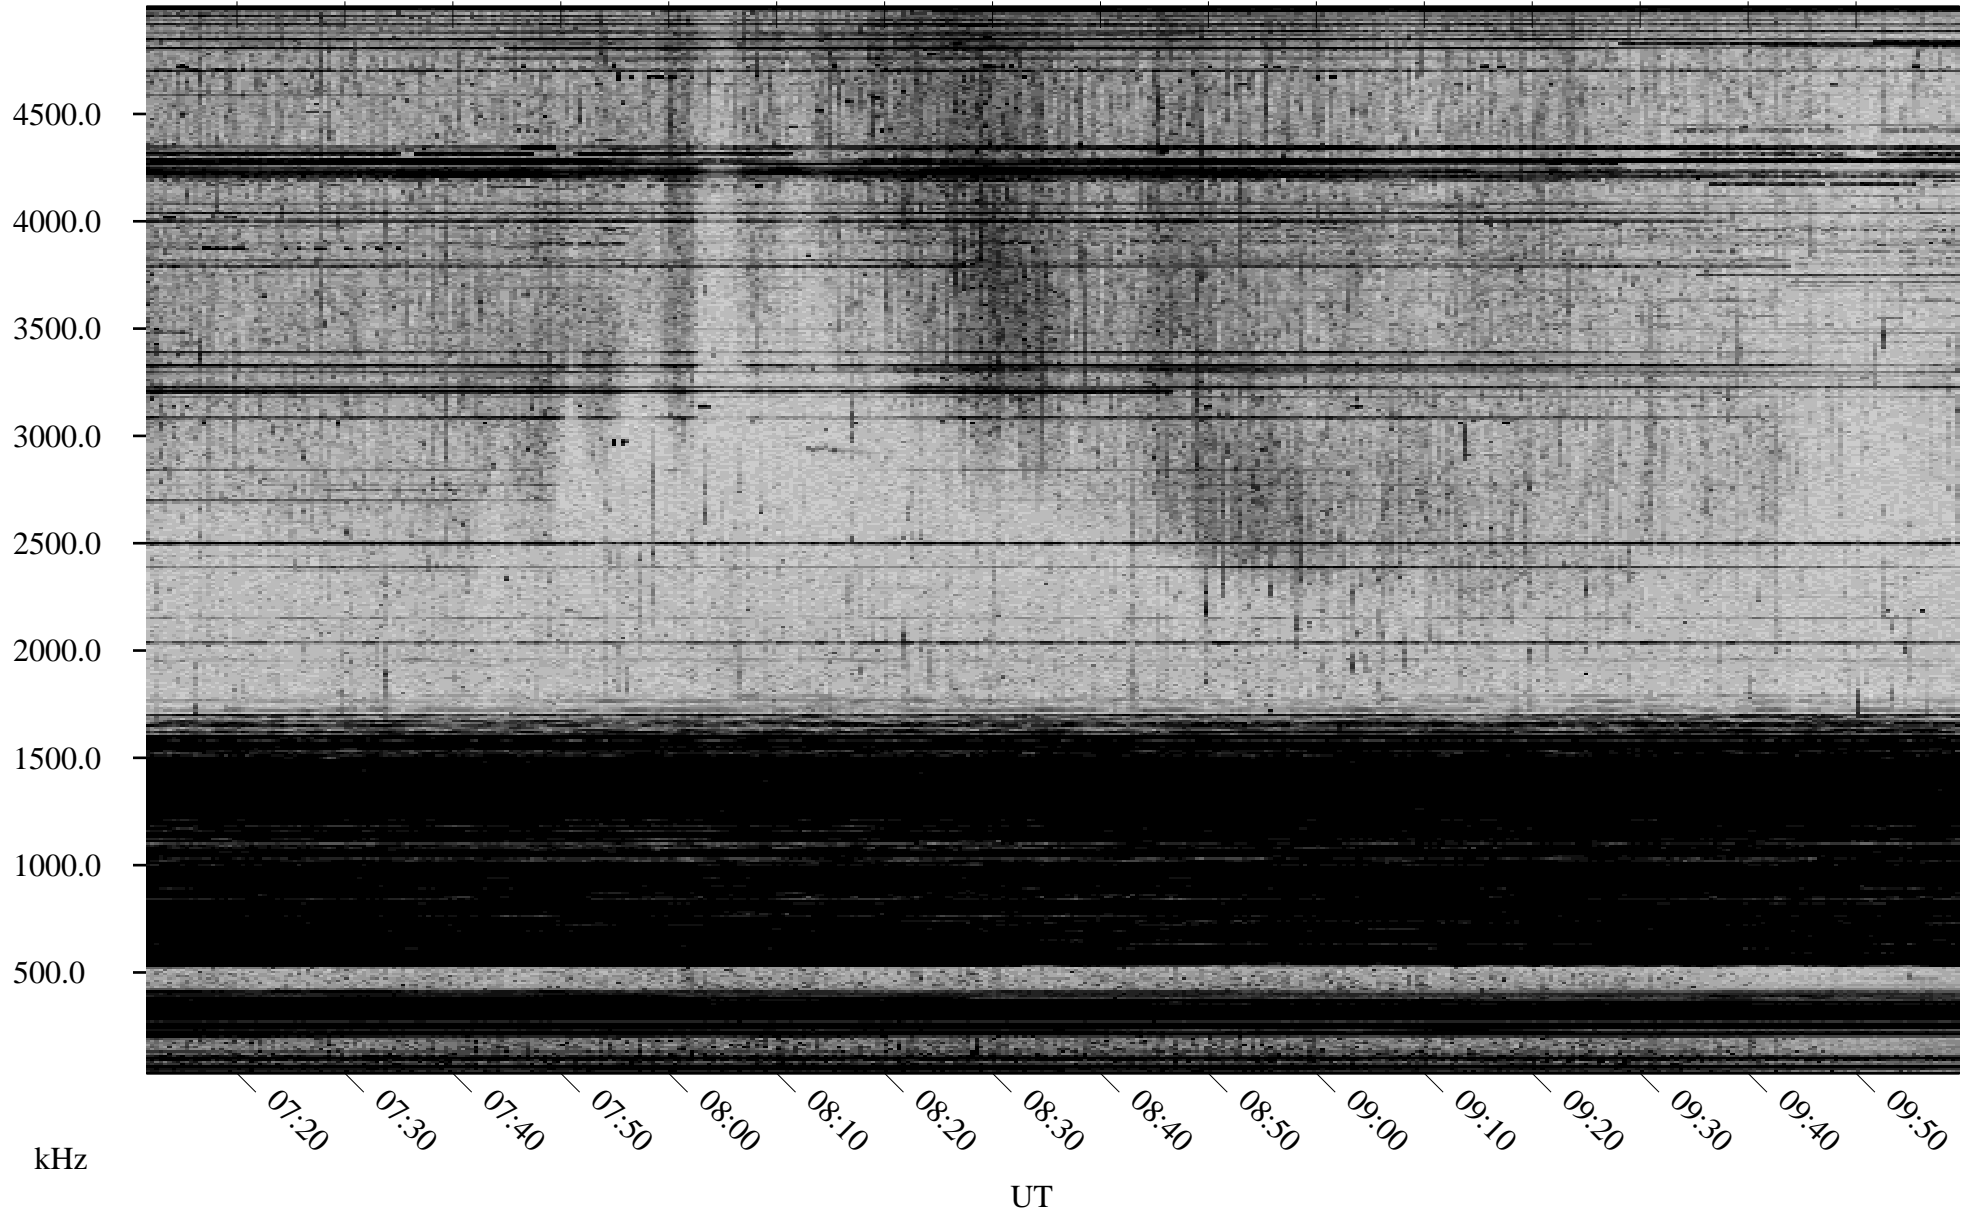

04/18/2000 Churchill, MTB

Linear Scale Black = 161 White = 15

ch00109l.r00m max_12

Page 1

04/18/2000 Churchill, MTB

Linear Scale Black = 161 White = 15

ch00109l.r00m max_12

Page 2

04/19/2000 Churchill, MTB

Linear Scale Black = 161 White = 15

ch00109l.r00m max_12

Page 3

04/19/2000 Churchill, MTB

Linear Scale Black = 161 White = 15

ch00109l.r00m max_12

Page 4

04/19/2000 Churchill, MTB

Linear Scale Black = 161 White = 15

ch00109l.r00m max_12

Page 5

04/19/2000 Churchill, MTB

Linear Scale Black = 161 White = 15

ch00109l.r00m max_12

Page 6

04/19/2000 Churchill, MTB

Linear Scale Black = 161 White = 15

ch00109l.r00m max_12

Page 7

04/19/2000 Churchill, MTB

Linear Scale Black = 161 White = 15

ch00109l.r00m max_12