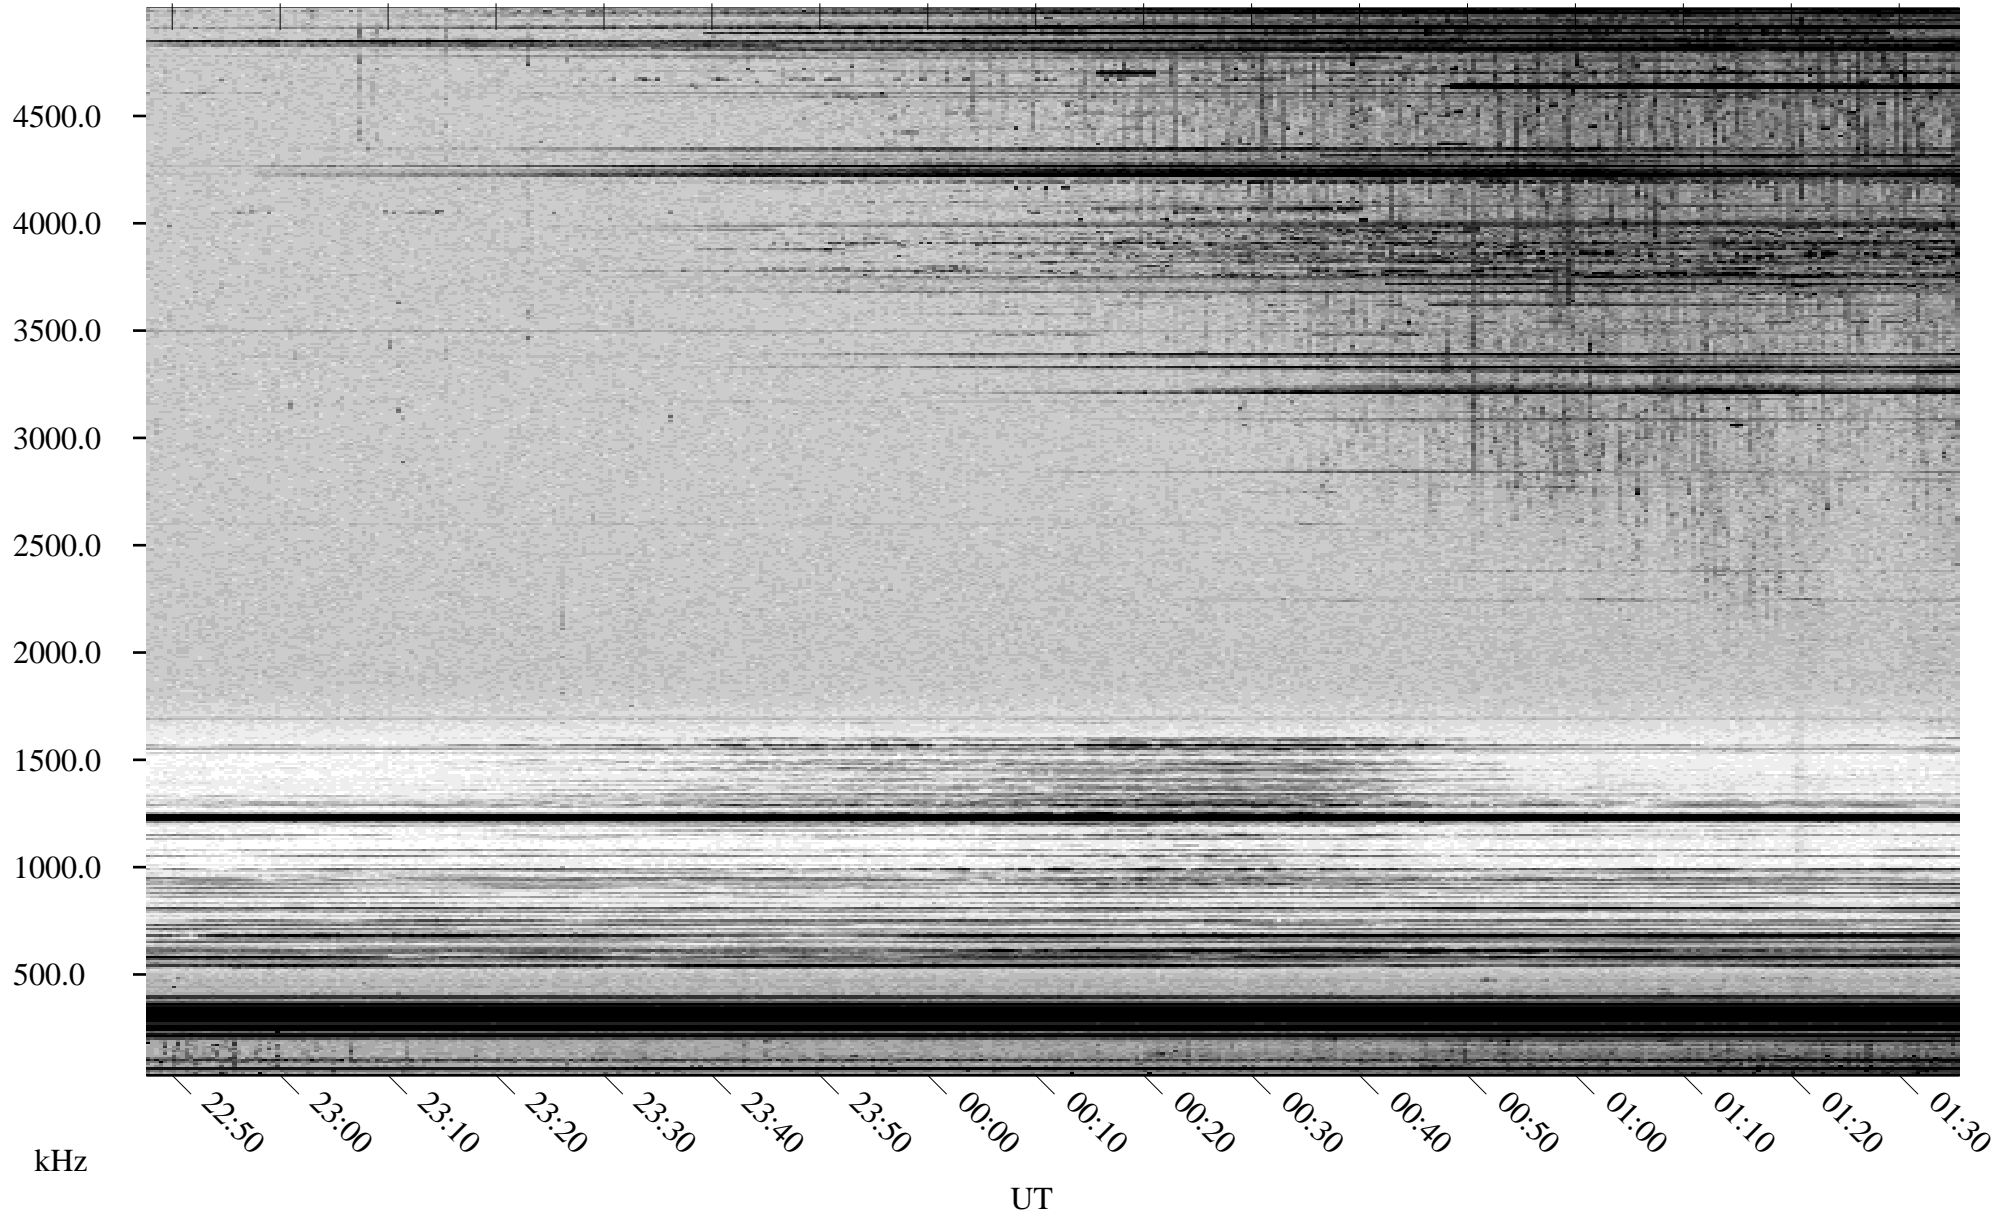

04/18/2000 Churchill, MTB

Linear Scale Black = 161 White = 15

ch00109l.r00m max_12

Page 1

04/18/2000 Churchill, MTB

Linear Scale Black = 161 White = 15

ch00109l.r00m max_12

Page 2

04/19/2000 Churchill, MTB

Linear Scale Black = 161 White = 15

ch00109l.r00m max_12

Page 3

04/19/2000 Churchill, MTB

Linear Scale Black = 161 White = 15

ch00109l.r00m max_12

Page 4

04/19/2000 Churchill, MTB

Linear Scale Black = 161 White = 15

ch00109l.r00m max_12

Page 5

04/19/2000 Churchill, MTB

Linear Scale Black = 161 White = 15

ch00109l.r00m max_12

Page 6

04/19/2000 Churchill, MTB

Linear Scale Black = 161 White = 15

ch00109l.r00m max_12

Page 7

04/19/2000 Churchill, MTB

Linear Scale Black = 161 White = 15

ch00109l.r00m max_12