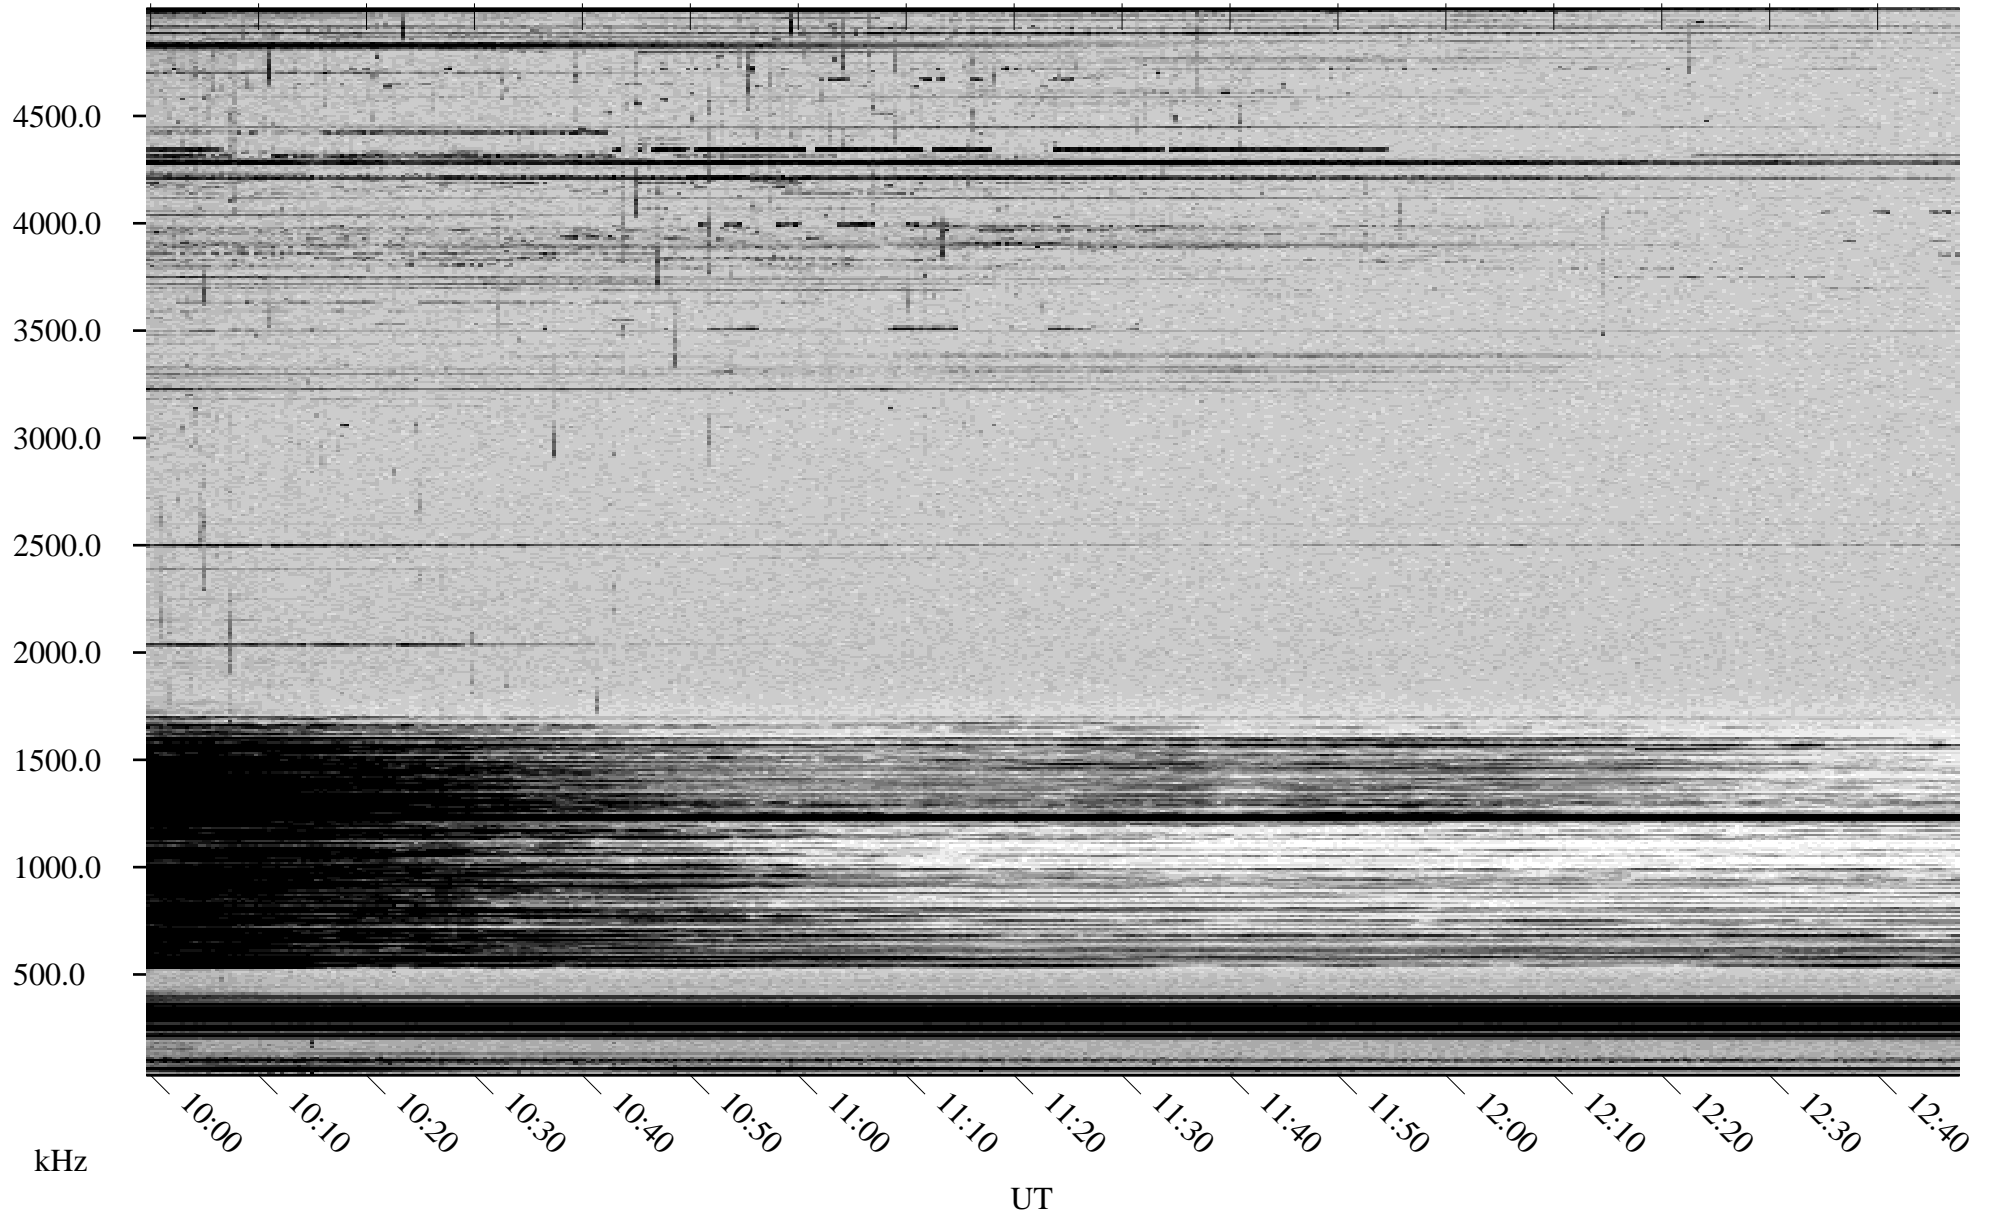

04/18/2000 Churchill, MTB

Linear Scale Black = 161 White = 15

ch00109l.r00m max_12

Page 1

04/18/2000 Churchill, MTB

Linear Scale Black = 161 White = 15

ch00109l.r00m max_12

Page 2

04/19/2000 Churchill, MTB

Linear Scale Black = 161 White = 15

ch00109l.r00m max_12

Page 3

04/19/2000 Churchill, MTB

Linear Scale Black = 161 White = 15

ch00109l.r00m max_12

Page 4

04/19/2000 Churchill, MTB

Linear Scale Black = 161 White = 15

ch00109l.r00m max_12

Page 5

04/19/2000 Churchill, MTB

Linear Scale Black = 161 White = 15

ch00109l.r00m max_12

Page 6

04/19/2000 Churchill, MTB

Linear Scale Black = 161 White = 15

ch00109l.r00m max_12

Page 7

04/19/2000 Churchill, MTB

Linear Scale Black = 161 White = 15

ch00109l.r00m max_12