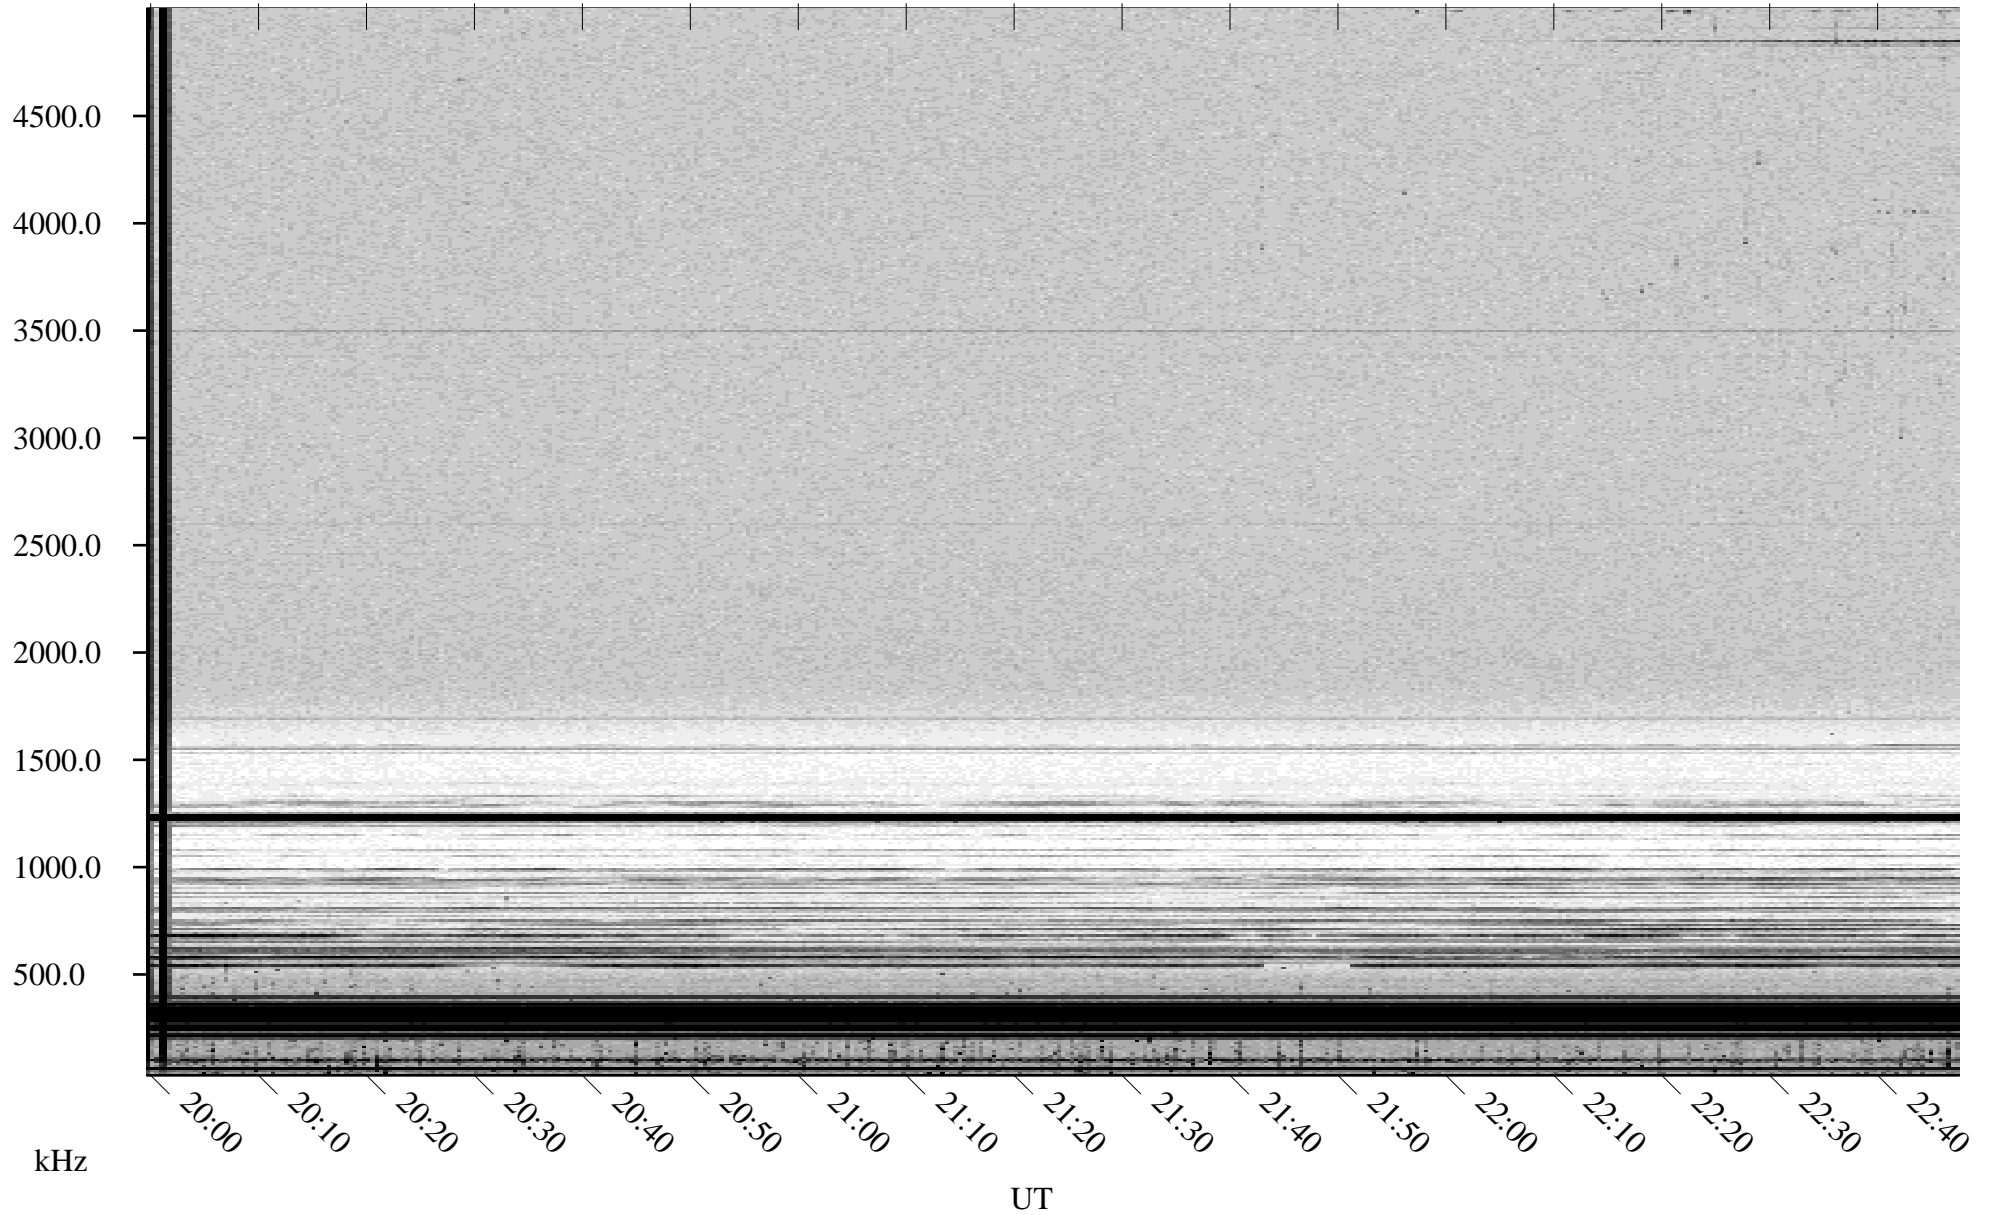

04/18/2000 Churchill, MTB

Linear Scale Black = 161 White = 15

ch00109l.r00m max_12

Page 1

04/18/2000 Churchill, MTB

Linear Scale Black = 161 White = 15

ch00109l.r00m max_12

Page 2

04/19/2000 Churchill, MTB

Linear Scale Black = 161 White = 15

ch00109l.r00m max_12

Page 3

04/19/2000 Churchill, MTB

Linear Scale Black = 161 White = 15

ch00109l.r00m max_12

Page 4

04/19/2000 Churchill, MTB

Linear Scale Black = 161 White = 15

ch00109l.r00m max_12

Page 5

04/19/2000 Churchill, MTB

Linear Scale Black = 161 White = 15

ch00109l.r00m max_12

Page 6

04/19/2000 Churchill, MTB

Linear Scale Black = 161 White = 15

ch00109l.r00m max_12

Page 7

04/19/2000 Churchill, MTB

Linear Scale Black = 161 White = 15

ch00109l.r00m max_12