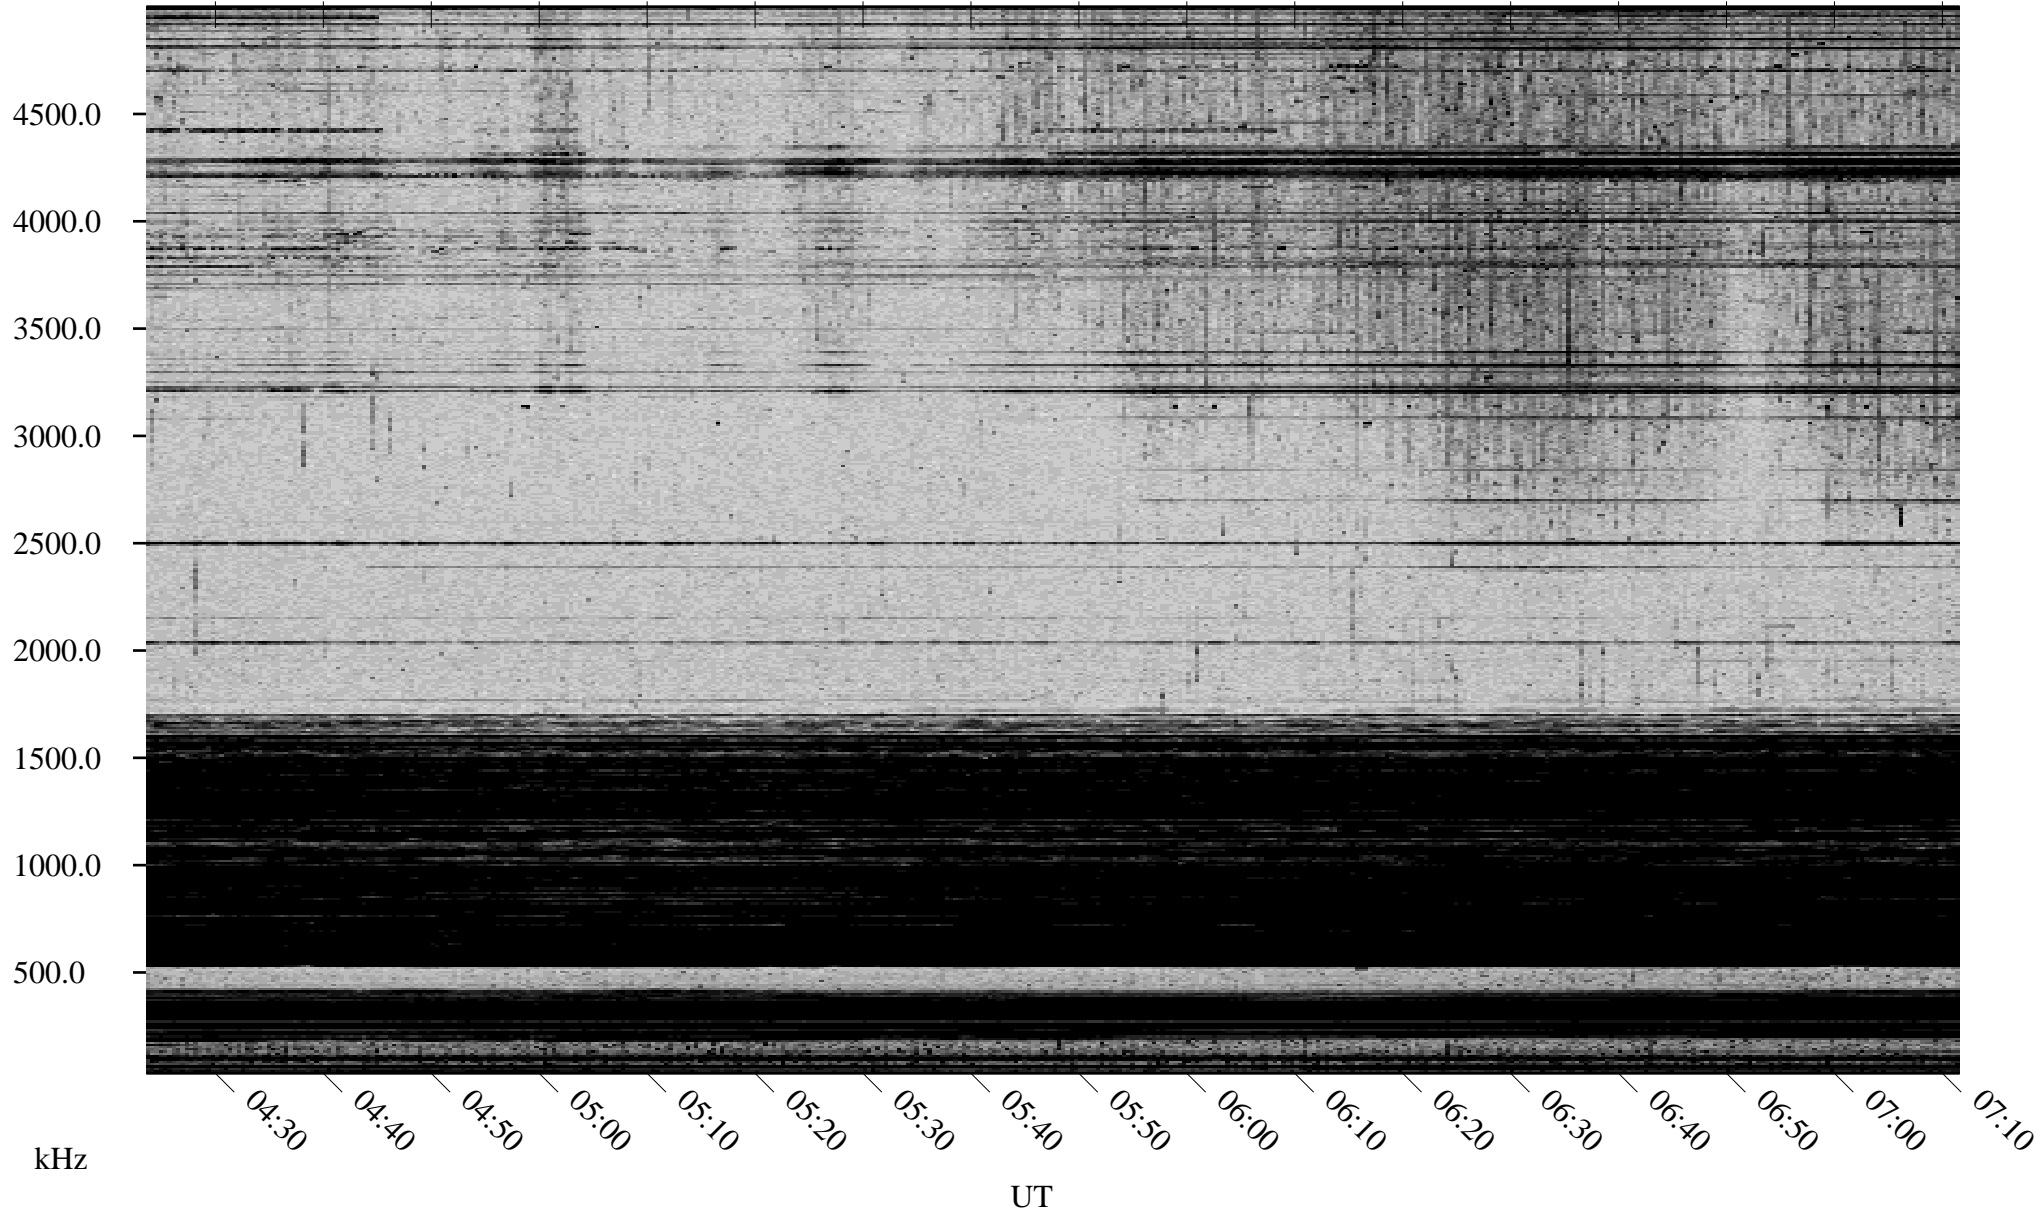

04/18/2000 Churchill, MTB

Linear Scale Black = 161 White = 15

ch00109l.r00m max_12

Page 1

04/18/2000 Churchill, MTB

Linear Scale Black = 161 White = 15

ch00109l.r00m max_12

Page 2

04/19/2000 Churchill, MTB

Linear Scale Black = 161 White = 15

ch00109l.r00m max_12

Page 3

04/19/2000 Churchill, MTB

Linear Scale Black = 161 White = 15

ch00109l.r00m max_12

Page 4

04/19/2000 Churchill, MTB

Linear Scale Black = 161 White = 15

ch00109l.r00m max_12

Page 5

04/19/2000 Churchill, MTB

Linear Scale Black = 161 White = 15

ch00109l.r00m max_12

Page 6

04/19/2000 Churchill, MTB

Linear Scale Black = 161 White = 15

ch00109l.r00m max_12

Page 7

04/19/2000 Churchill, MTB

Linear Scale Black = 161 White = 15

ch00109l.r00m max_12