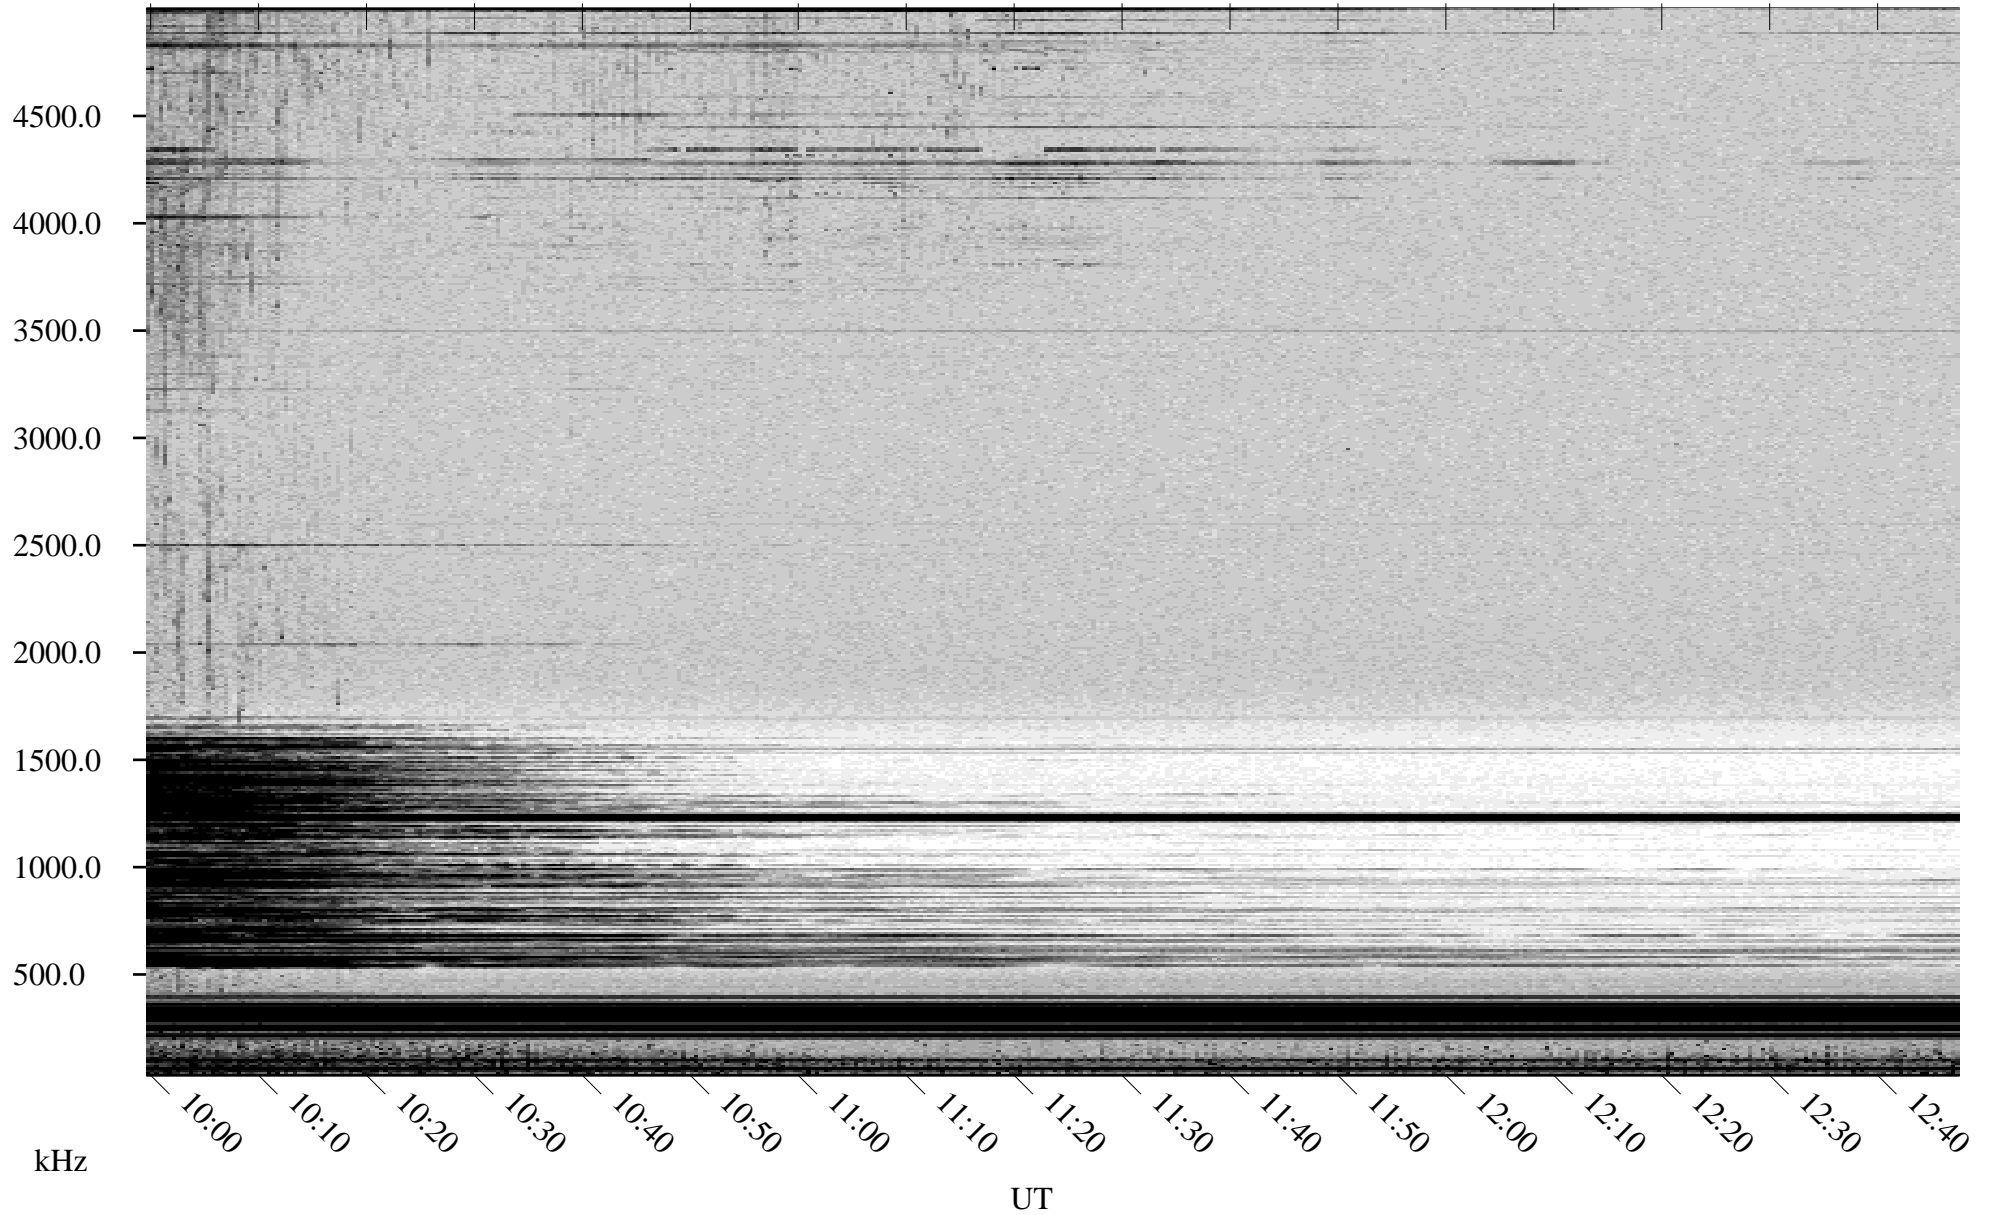

04/20/2000 Churchill, MTB

Linear Scale Black = 161 White = 15

ch001111l.r00m max_12

Page 1

04/20/2000 Churchill, MTB

Linear Scale Black = 161 White = 15

ch001111l.r00m max_12

Page 2

04/21/2000 Churchill, MTB

Linear Scale Black = 161 White = 15

ch001111.r00m max_12

Page 3

04/21/2000 Churchill, MTB

Linear Scale Black = 161 White = 15

ch001111.r00m max_12

Page 4

04/21/2000 Churchill, MTB

Linear Scale Black = 161 White = 15

ch001111.r00m max_12

Page 5

04/21/2000 Churchill, MTB

Linear Scale Black = 161 White = 15

ch001111.r00m max_12

Page 6

04/21/2000 Churchill, MTB

Linear Scale Black = 161 White = 15

ch001111l.r00m max_12

Page 7

04/21/2000 Churchill, MTB

Linear Scale Black = 161 White = 15

ch001111l.r00m max_12