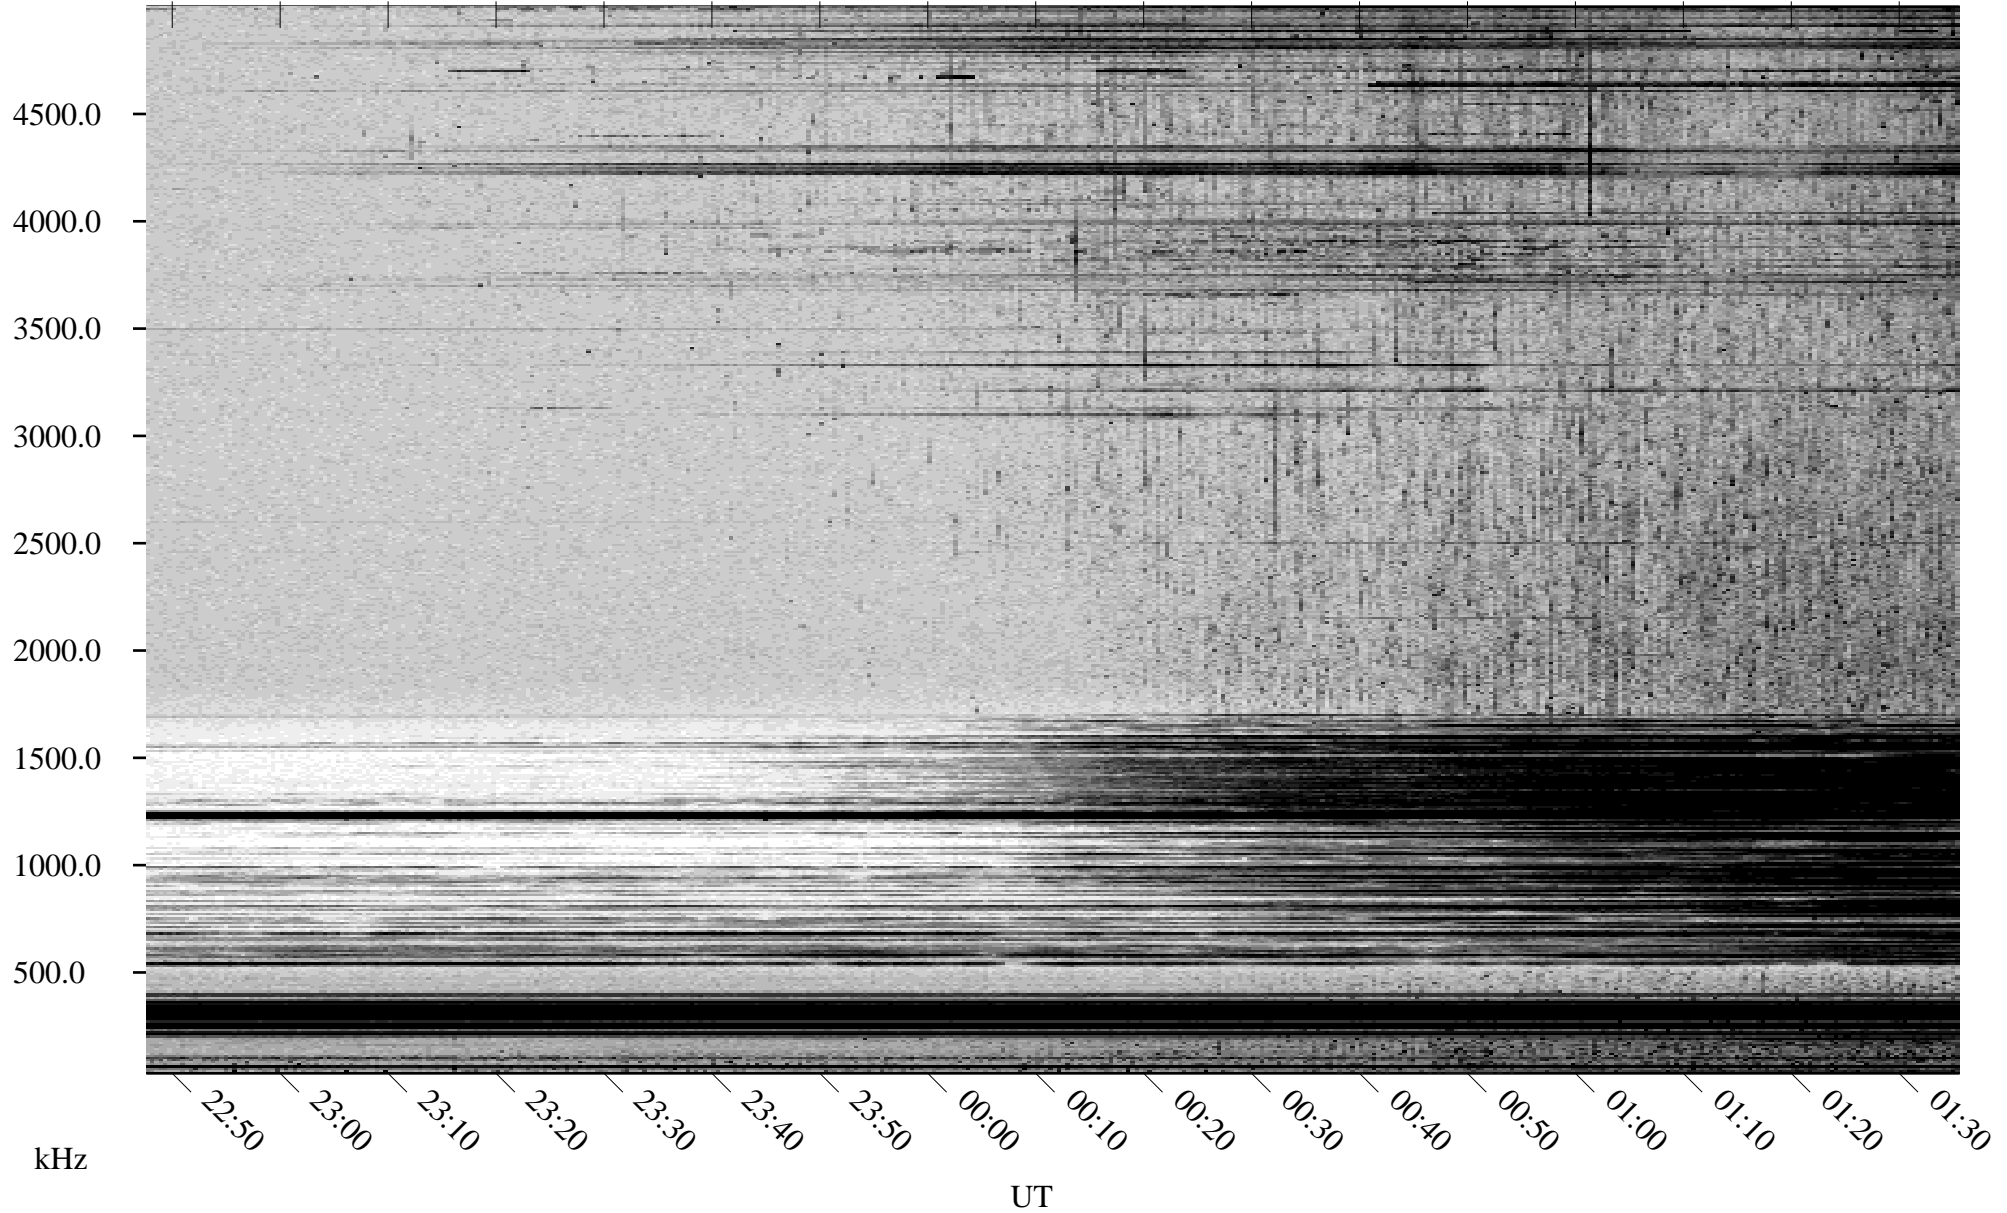

04/20/2000 Churchill, MTB

Linear Scale Black = 161 White = 15

ch001111l.r00m max_12

Page 1

04/20/2000 Churchill, MTB

Linear Scale Black = 161 White = 15

ch001111l.r00m max_12

Page 2

04/21/2000 Churchill, MTB

Linear Scale Black = 161 White = 15

ch001111.r00m max_12

Page 3

04/21/2000 Churchill, MTB

Linear Scale Black = 161 White = 15

ch001111.r00m max_12

Page 4

04/21/2000 Churchill, MTB

Linear Scale Black = 161 White = 15

ch001111.r00m max_12

Page 5

04/21/2000 Churchill, MTB

Linear Scale Black = 161 White = 15

ch001111.r00m max_12

Page 6

04/21/2000 Churchill, MTB

Linear Scale Black = 161 White = 15

ch001111l.r00m max_12

Page 7

04/21/2000 Churchill, MTB

Linear Scale Black = 161 White = 15

ch001111l.r00m max_12