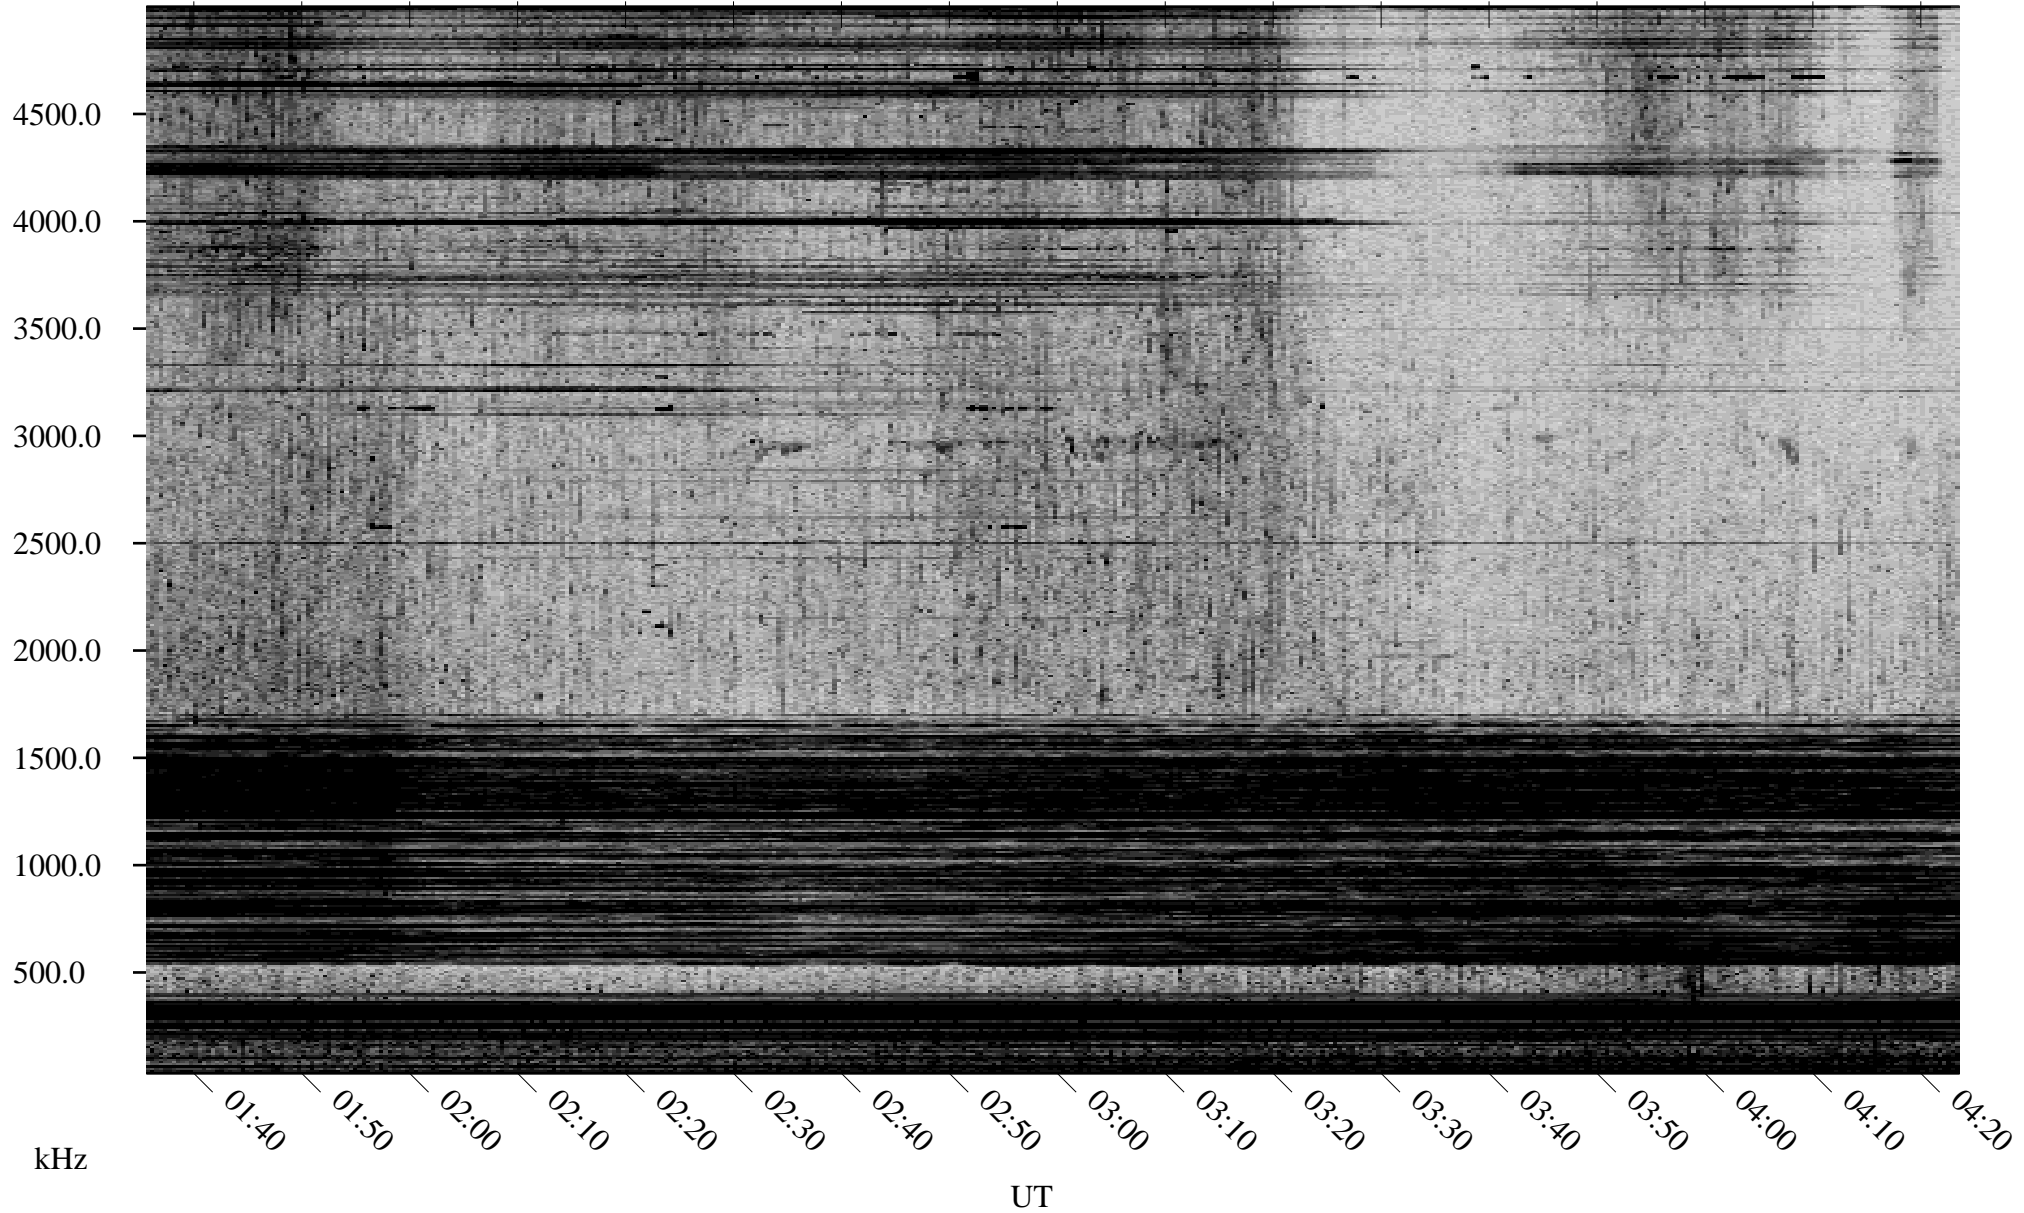

04/20/2000 Churchill, MTB

Linear Scale Black = 161 White = 15

ch001111l.r00m max_12

Page 1

04/20/2000 Churchill, MTB

Linear Scale Black = 161 White = 15

ch001111l.r00m max_12

Page 2

04/21/2000 Churchill, MTB

Linear Scale Black = 161 White = 15

ch001111.r00m max_12

Page 3

04/21/2000 Churchill, MTB

Linear Scale Black = 161 White = 15

ch001111.r00m max_12

Page 4

04/21/2000 Churchill, MTB

Linear Scale Black = 161 White = 15

ch001111.r00m max_12

Page 5

04/21/2000 Churchill, MTB

Linear Scale Black = 161 White = 15

ch001111.r00m max_12

Page 6

04/21/2000 Churchill, MTB

Linear Scale Black = 161 White = 15

ch001111l.r00m max_12

Page 7

04/21/2000 Churchill, MTB

Linear Scale Black = 161 White = 15

ch001111l.r00m max_12