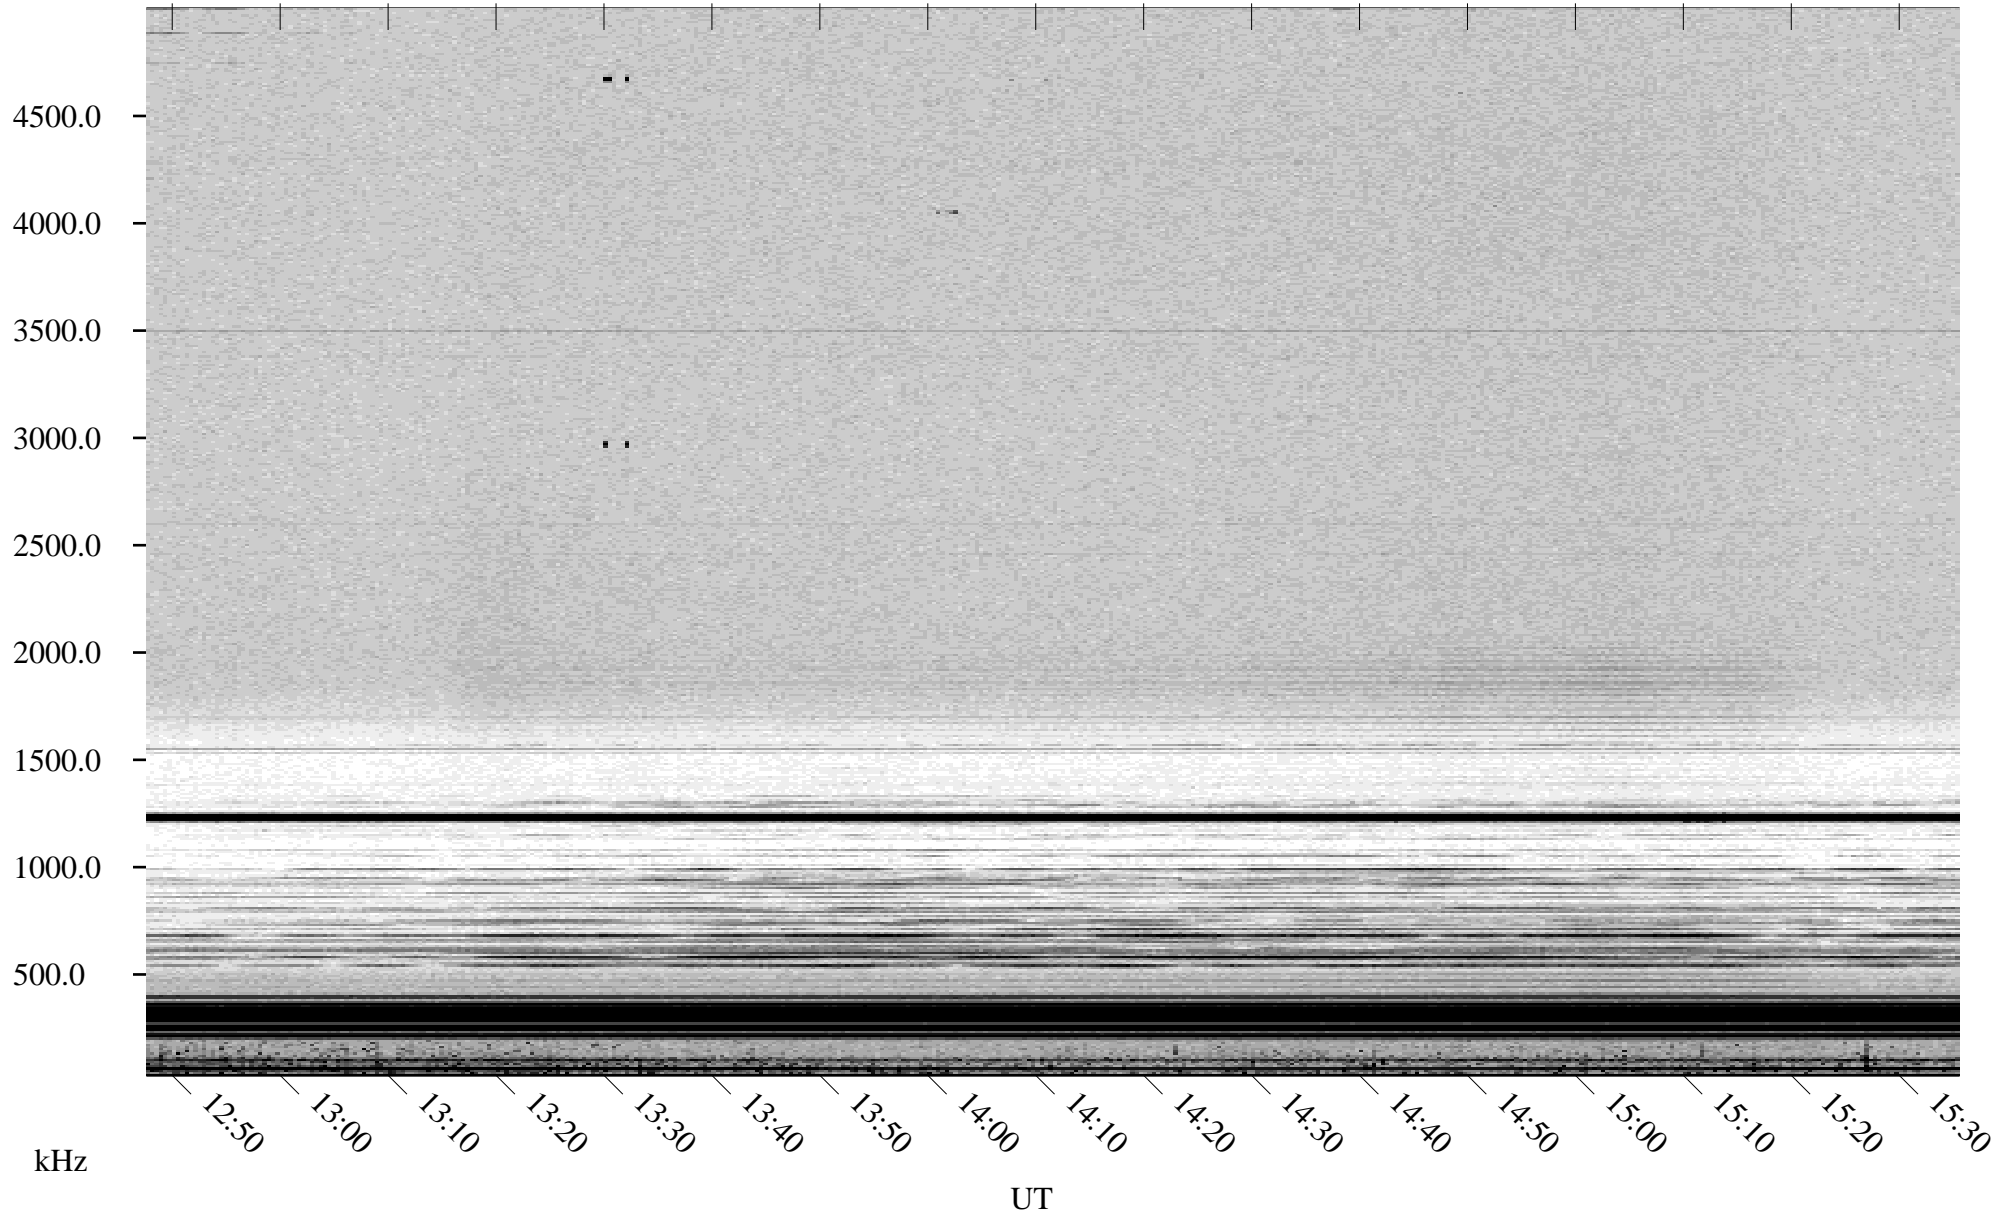

04/20/2000 Churchill, MTB

Linear Scale Black = 161 White = 15

ch001111l.r00m max_12

Page 1

04/20/2000 Churchill, MTB

Linear Scale Black = 161 White = 15

ch001111l.r00m max_12

Page 2

04/21/2000 Churchill, MTB

Linear Scale Black = 161 White = 15

ch001111.r00m max_12

Page 3

04/21/2000 Churchill, MTB

Linear Scale Black = 161 White = 15

ch001111.r00m max_12

Page 4

04/21/2000 Churchill, MTB

Linear Scale Black = 161 White = 15

ch001111.r00m max_12

Page 5

04/21/2000 Churchill, MTB

Linear Scale Black = 161 White = 15

ch001111.r00m max_12

Page 6

04/21/2000 Churchill, MTB

Linear Scale Black = 161 White = 15

ch001111l.r00m max_12

Page 7

04/21/2000 Churchill, MTB

Linear Scale Black = 161 White = 15

ch001111l.r00m max_12