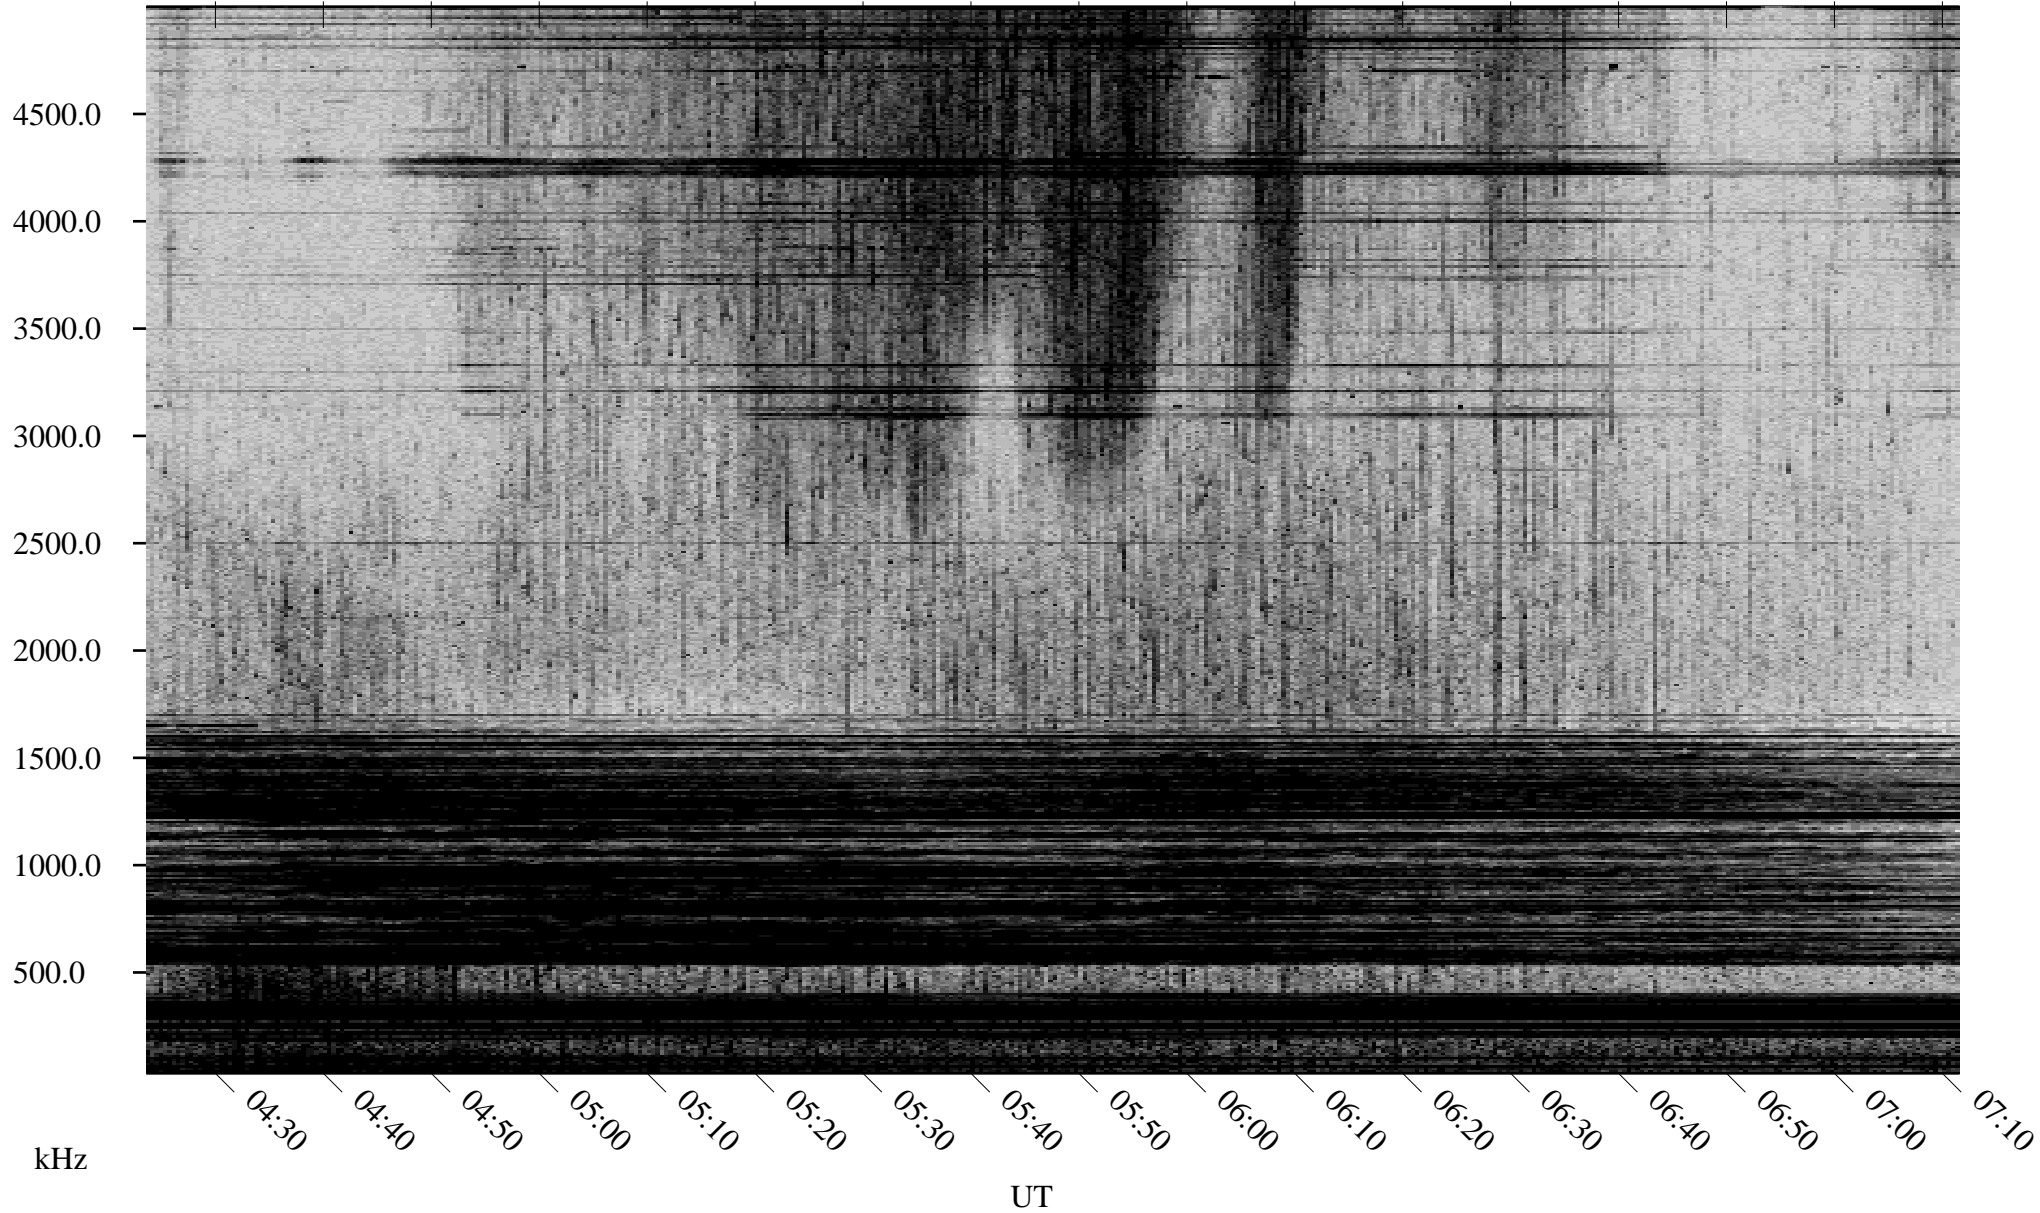

04/20/2000 Churchill, MTB

Linear Scale Black = 161 White = 15

ch001111l.r00m max_12

Page 1

04/20/2000 Churchill, MTB

Linear Scale Black = 161 White = 15

ch001111l.r00m max_12

Page 2

04/21/2000 Churchill, MTB

Linear Scale Black = 161 White = 15

ch001111.r00m max_12

Page 3

04/21/2000 Churchill, MTB

Linear Scale Black = 161 White = 15

ch001111.r00m max_12

Page 4

04/21/2000 Churchill, MTB

Linear Scale Black = 161 White = 15

ch001111.r00m max_12

Page 5

04/21/2000 Churchill, MTB

Linear Scale Black = 161 White = 15

ch001111.r00m max_12

Page 6

04/21/2000 Churchill, MTB

Linear Scale Black = 161 White = 15

ch001111l.r00m max_12

Page 7

04/21/2000 Churchill, MTB

Linear Scale Black = 161 White = 15

ch001111l.r00m max_12