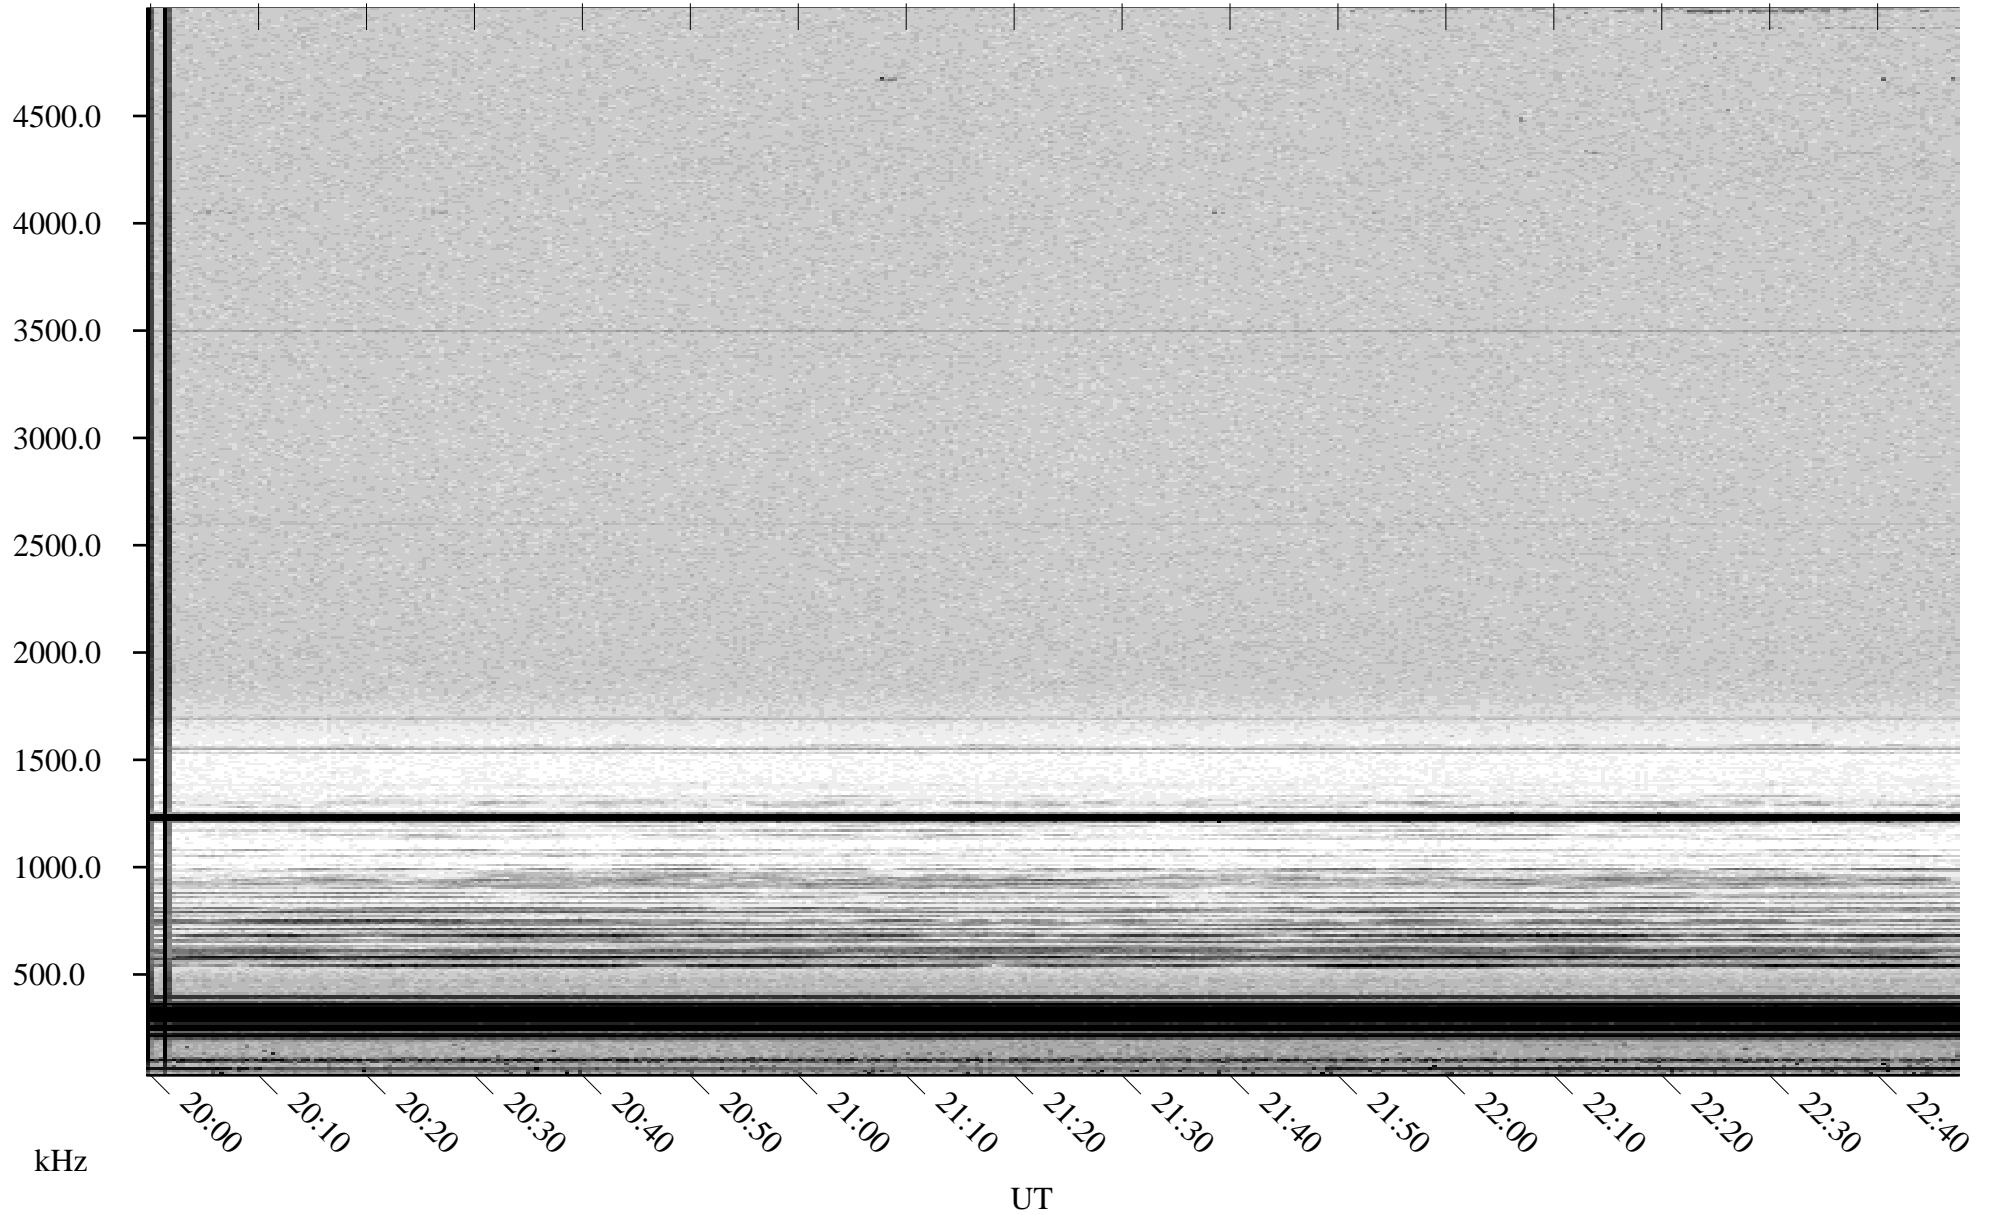

04/20/2000 Churchill, MTB

Linear Scale Black = 161 White = 15

ch001111l.r00m max_12

Page 1

04/20/2000 Churchill, MTB

Linear Scale Black = 161 White = 15

ch001111l.r00m max_12

Page 2

04/21/2000 Churchill, MTB

Linear Scale Black = 161 White = 15

ch001111.r00m max_12

Page 3

04/21/2000 Churchill, MTB

Linear Scale Black = 161 White = 15

ch001111.r00m max_12

Page 4

04/21/2000 Churchill, MTB

Linear Scale Black = 161 White = 15

ch001111.r00m max_12

Page 5

04/21/2000 Churchill, MTB

Linear Scale Black = 161 White = 15

ch001111.r00m max_12

Page 6

04/21/2000 Churchill, MTB

Linear Scale Black = 161 White = 15

ch001111l.r00m max_12

Page 7

04/21/2000 Churchill, MTB

Linear Scale Black = 161 White = 15

ch001111l.r00m max_12