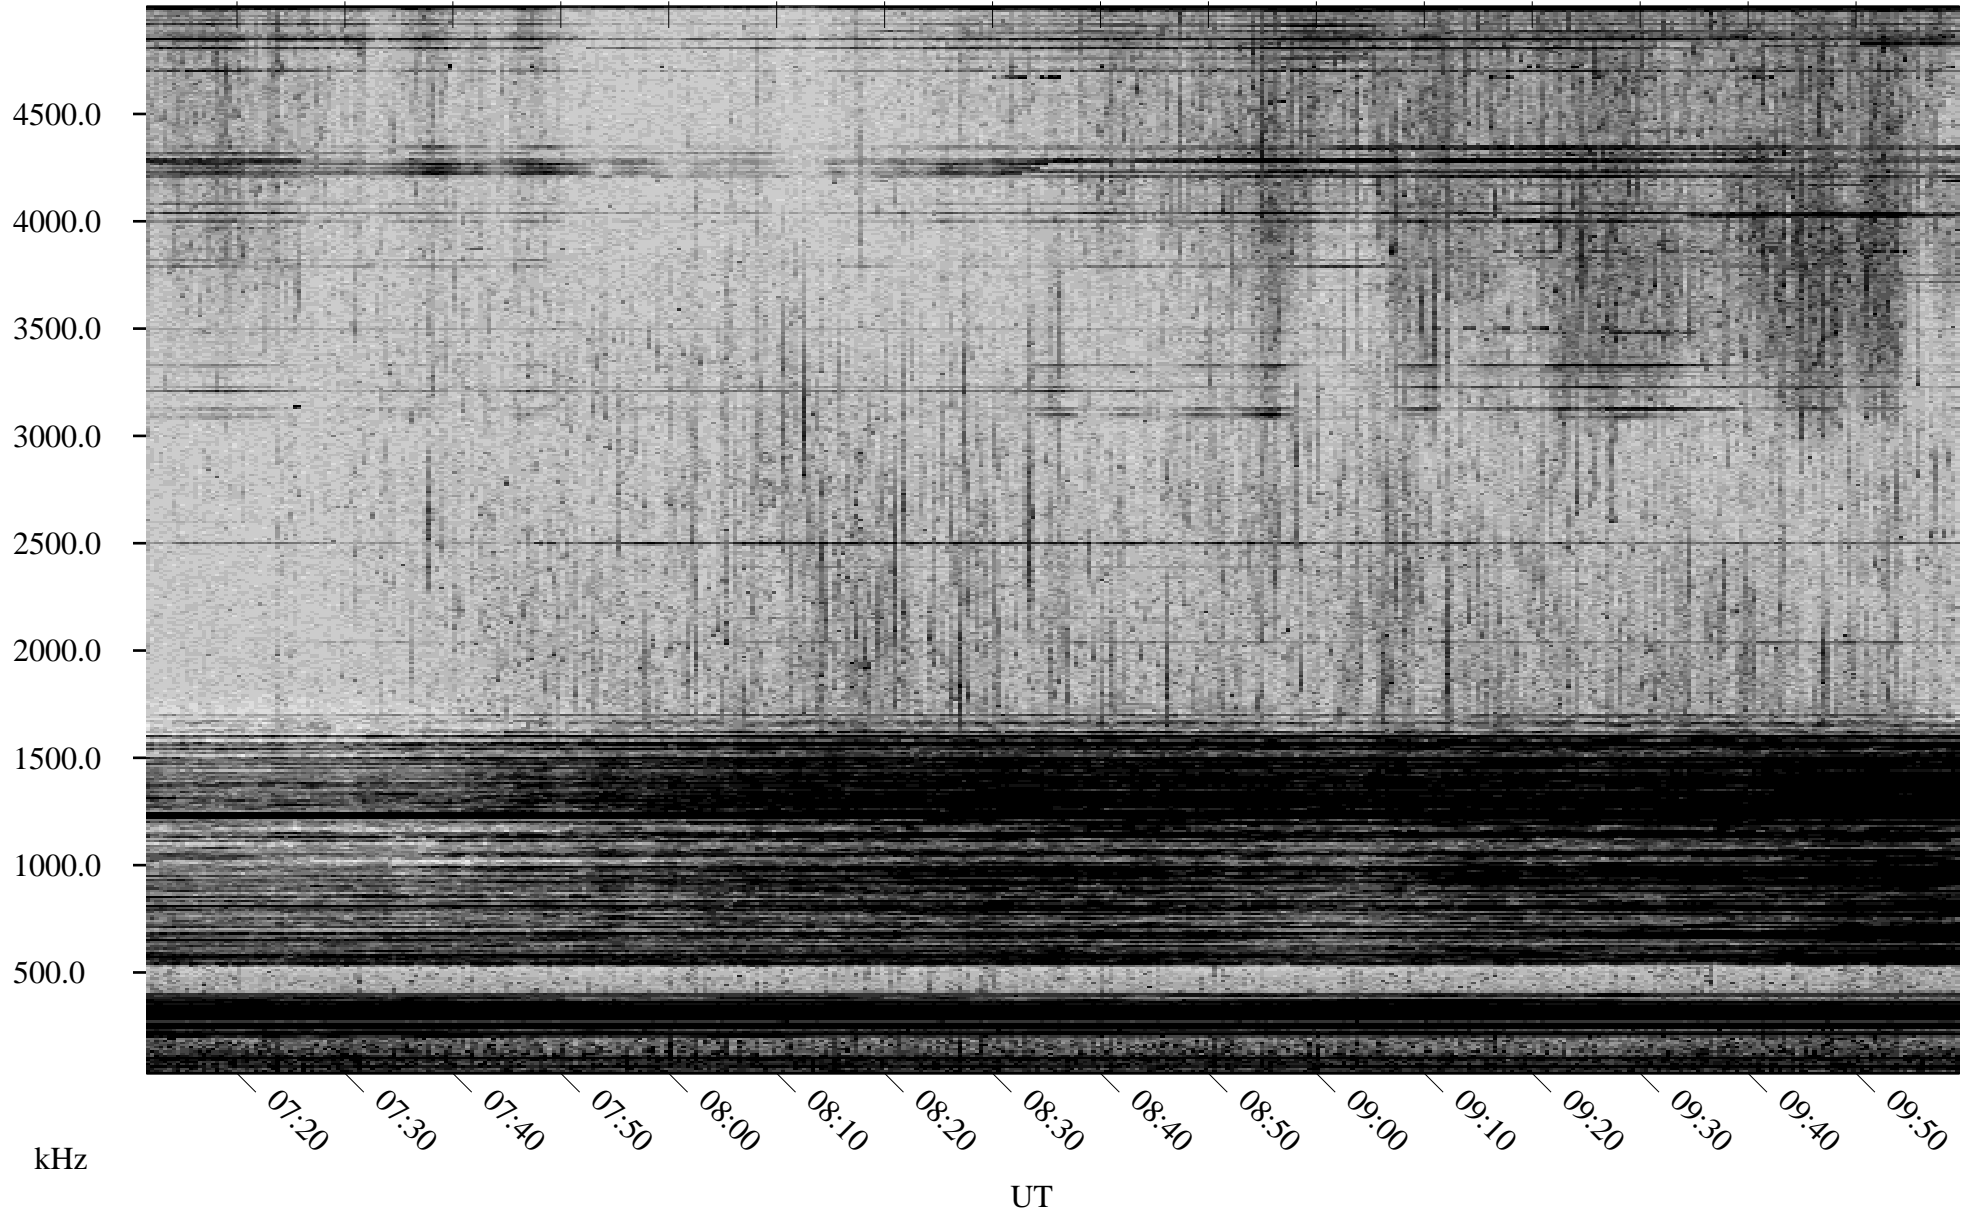

04/20/2000 Churchill, MTB

Linear Scale Black = 161 White = 15

ch001111l.r00m max_12

Page 1

04/20/2000 Churchill, MTB

Linear Scale Black = 161 White = 15

ch001111l.r00m max_12

Page 2

04/21/2000 Churchill, MTB

Linear Scale Black = 161 White = 15

ch001111.r00m max_12

Page 3

04/21/2000 Churchill, MTB

Linear Scale Black = 161 White = 15

ch001111.r00m max_12

Page 4

04/21/2000 Churchill, MTB

Linear Scale Black = 161 White = 15

ch001111.r00m max_12

Page 5

04/21/2000 Churchill, MTB

Linear Scale Black = 161 White = 15

ch001111.r00m max_12

Page 6

04/21/2000 Churchill, MTB

Linear Scale Black = 161 White = 15

ch001111l.r00m max_12

Page 7

04/21/2000 Churchill, MTB

Linear Scale Black = 161 White = 15

ch001111l.r00m max_12