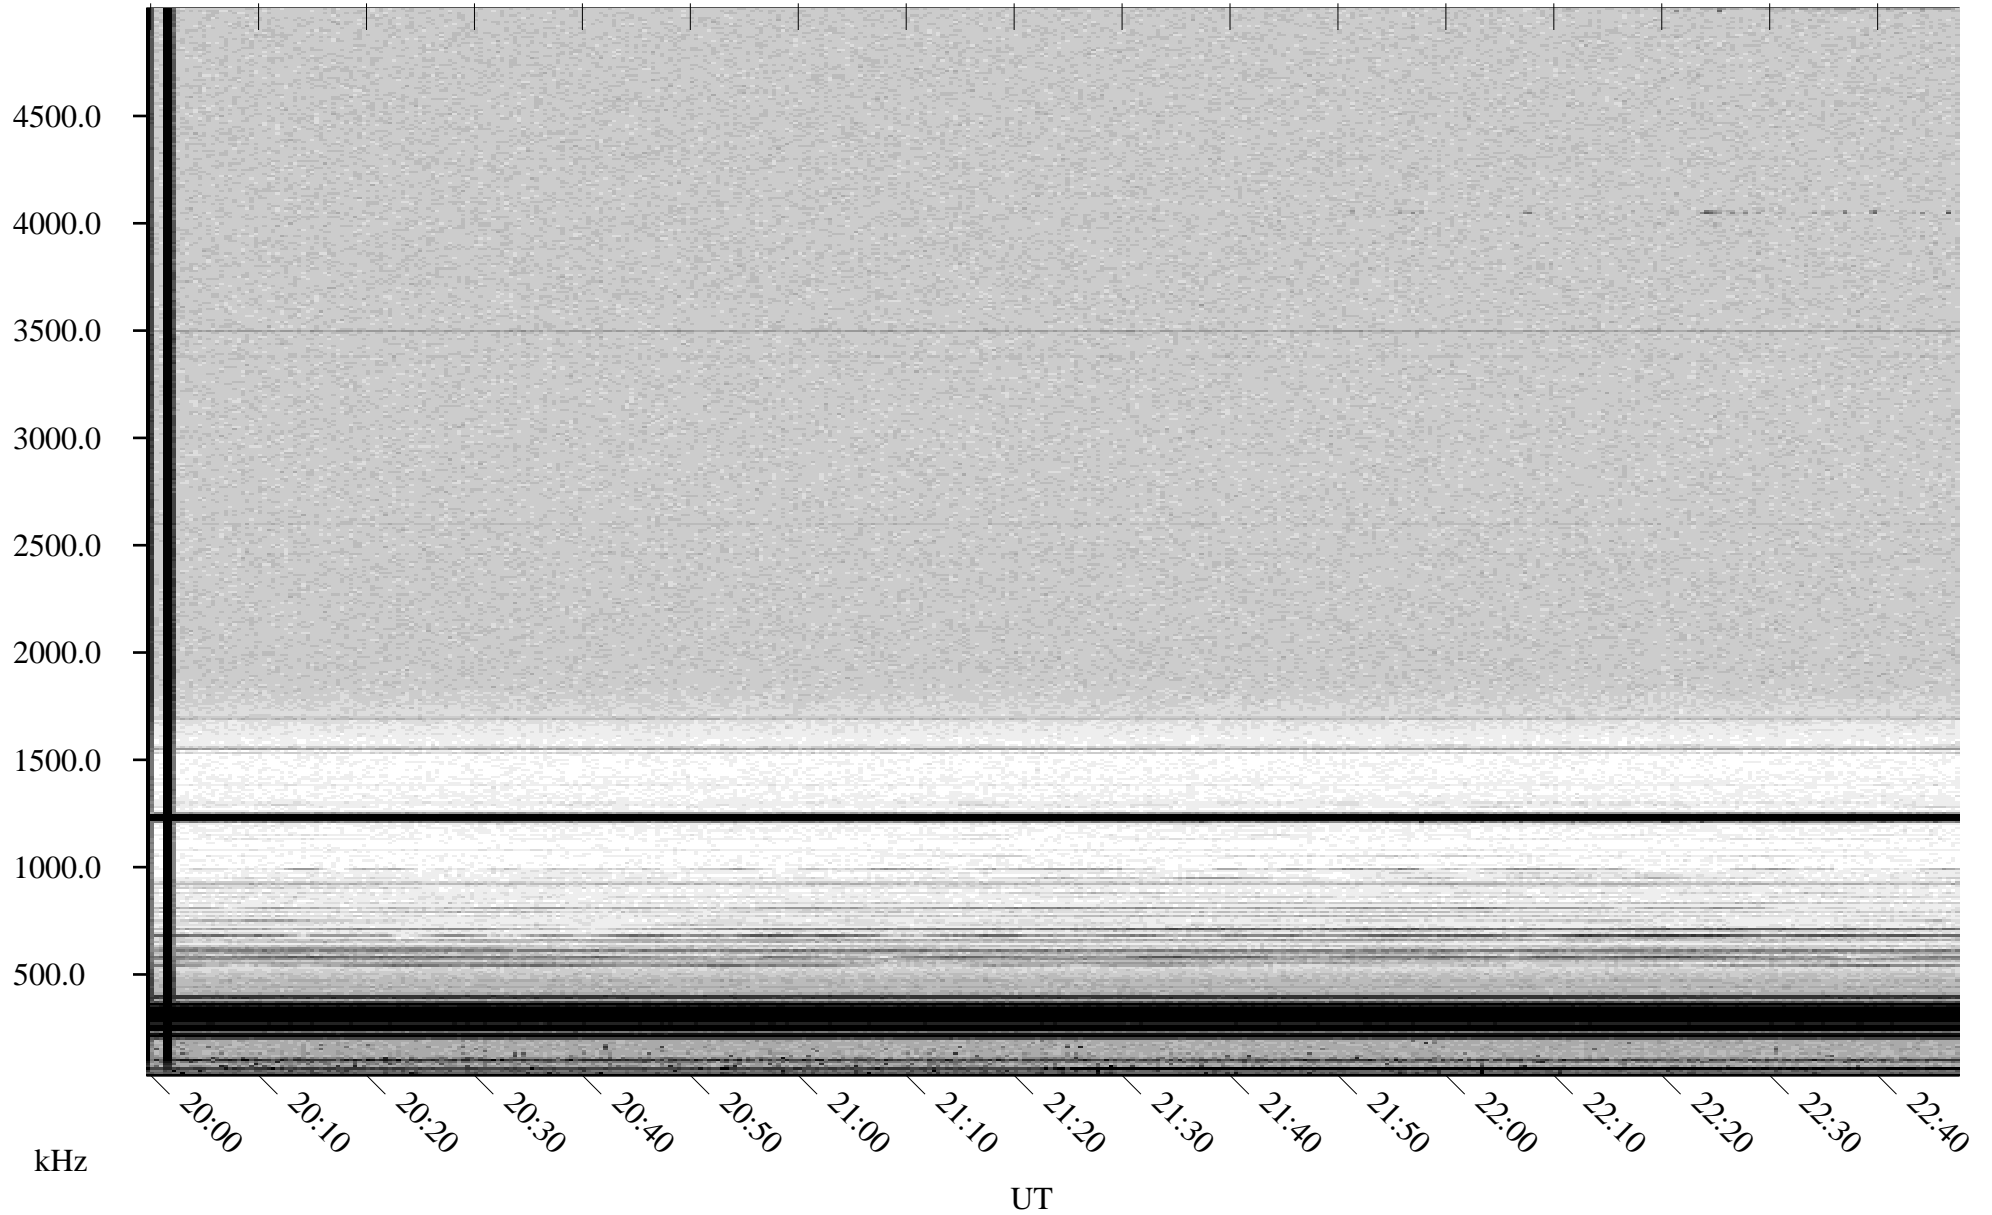

04/24/2000 Churchill, MTB

Linear Scale Black = 161 White = 15

ch001151.r00m max_12

Page 1

04/24/2000 Churchill, MTB

Linear Scale Black = 161 White = 15

ch001151.r00m max_12

Page 2

04/25/2000 Churchill, MTB

Linear Scale Black = 161 White = 15

ch001151.r00m max_12

Page 3

04/25/2000 Churchill, MTB

Linear Scale Black = 161 White = 15

ch001151.r00m max_12

Page 4

04/25/2000 Churchill, MTB

Linear Scale Black = 161 White = 15

ch001151.r00m max_12

Page 5

04/25/2000 Churchill, MTB

Linear Scale Black = 161 White = 15

ch001151.r00m max_12

Page 6

04/25/2000 Churchill, MTB

Linear Scale Black = 161 White = 15

ch001151.r00m max_12

Page 7

04/25/2000 Churchill, MTB

Linear Scale Black = 161 White = 15

ch00115l.r00m max_12