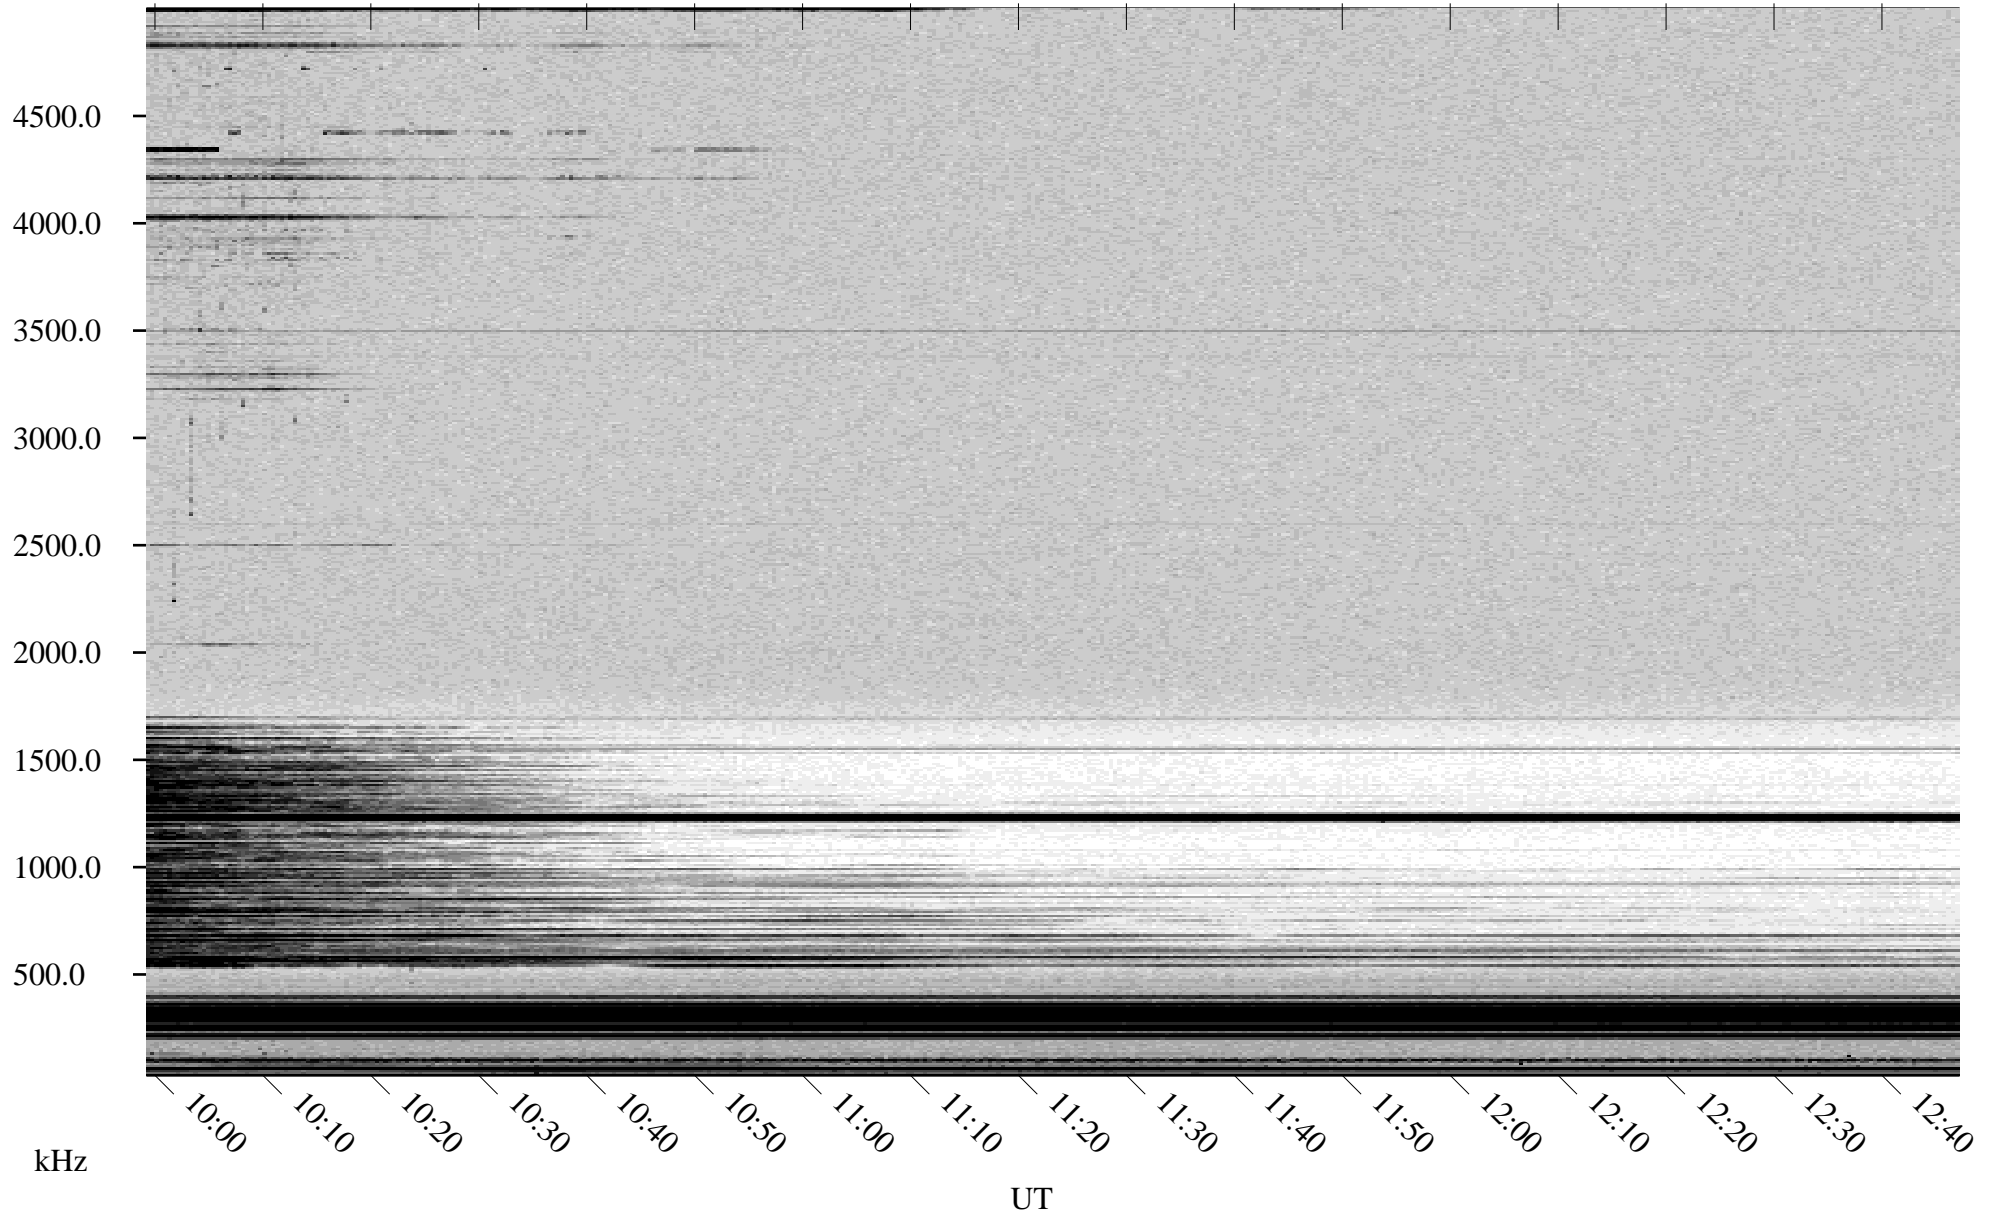

04/24/2000 Churchill, MTB

Linear Scale Black = 161 White = 15

ch001151.r00m max_12

Page 1

04/24/2000 Churchill, MTB

Linear Scale Black = 161 White = 15

ch001151.r00m max_12

Page 2

04/25/2000 Churchill, MTB

Linear Scale Black = 161 White = 15

ch001151.r00m max_12

Page 3

04/25/2000 Churchill, MTB

Linear Scale Black = 161 White = 15

ch001151.r00m max_12

Page 4

04/25/2000 Churchill, MTB

Linear Scale Black = 161 White = 15

ch001151.r00m max_12

Page 5

04/25/2000 Churchill, MTB

Linear Scale Black = 161 White = 15

ch001151.r00m max_12

Page 6

04/25/2000 Churchill, MTB

Linear Scale Black = 161 White = 15

ch001151.r00m max_12

Page 7

04/25/2000 Churchill, MTB

Linear Scale Black = 161 White = 15

ch00115l.r00m max_12