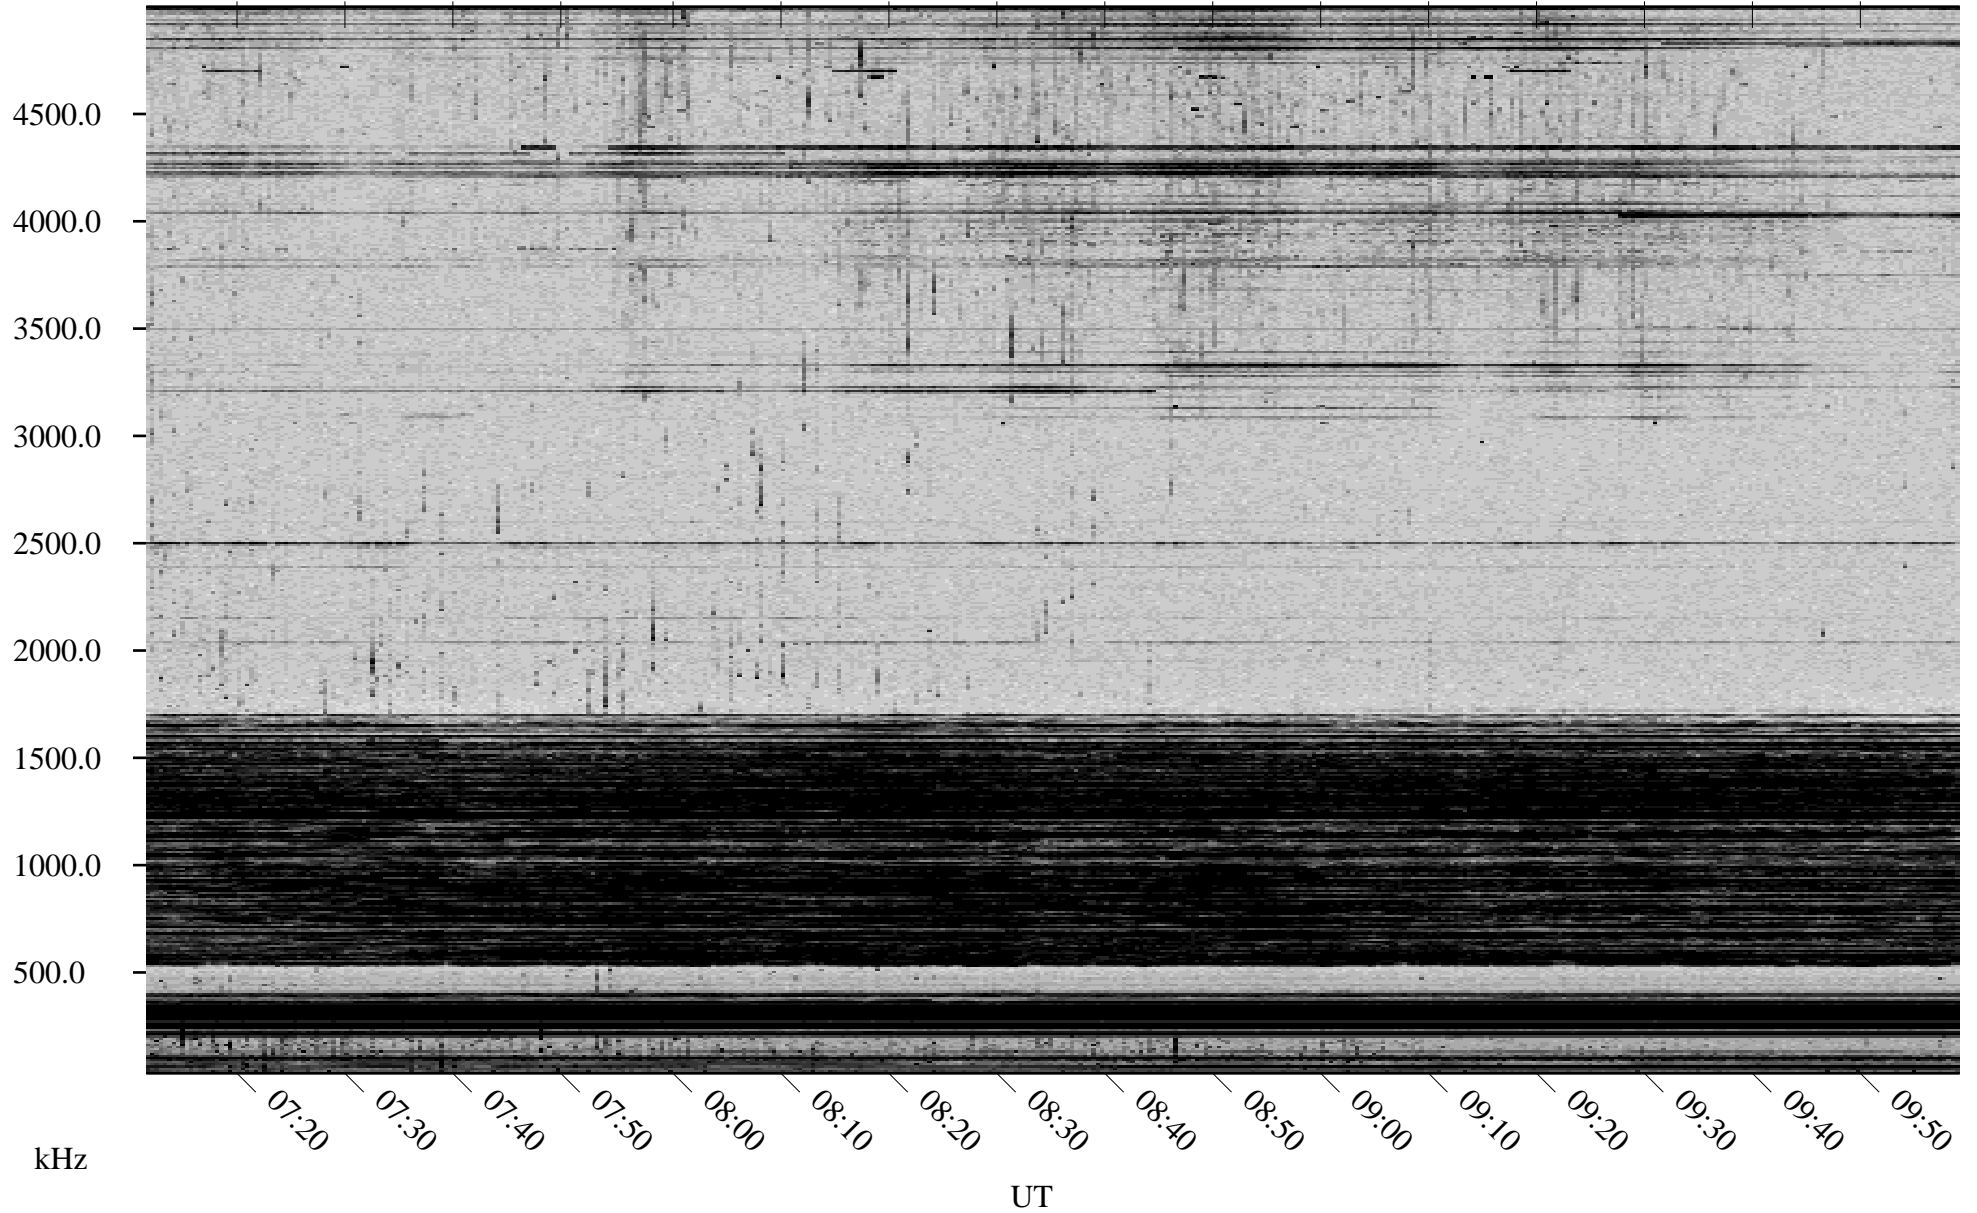

04/24/2000 Churchill, MTB

Linear Scale Black = 161 White = 15

ch001151.r00m max_12

Page 1

04/24/2000 Churchill, MTB

Linear Scale Black = 161 White = 15

ch001151.r00m max_12

Page 2

04/25/2000 Churchill, MTB

Linear Scale Black = 161 White = 15

ch001151.r00m max_12

Page 3

04/25/2000 Churchill, MTB

Linear Scale Black = 161 White = 15

ch001151.r00m max_12

Page 4

04/25/2000 Churchill, MTB

Linear Scale Black = 161 White = 15

ch001151.r00m max_12

Page 5

04/25/2000 Churchill, MTB

Linear Scale Black = 161 White = 15

ch001151.r00m max_12

Page 6

04/25/2000 Churchill, MTB

Linear Scale Black = 161 White = 15

ch001151.r00m max_12

Page 7

04/25/2000 Churchill, MTB

Linear Scale Black = 161 White = 15

ch00115l.r00m max_12