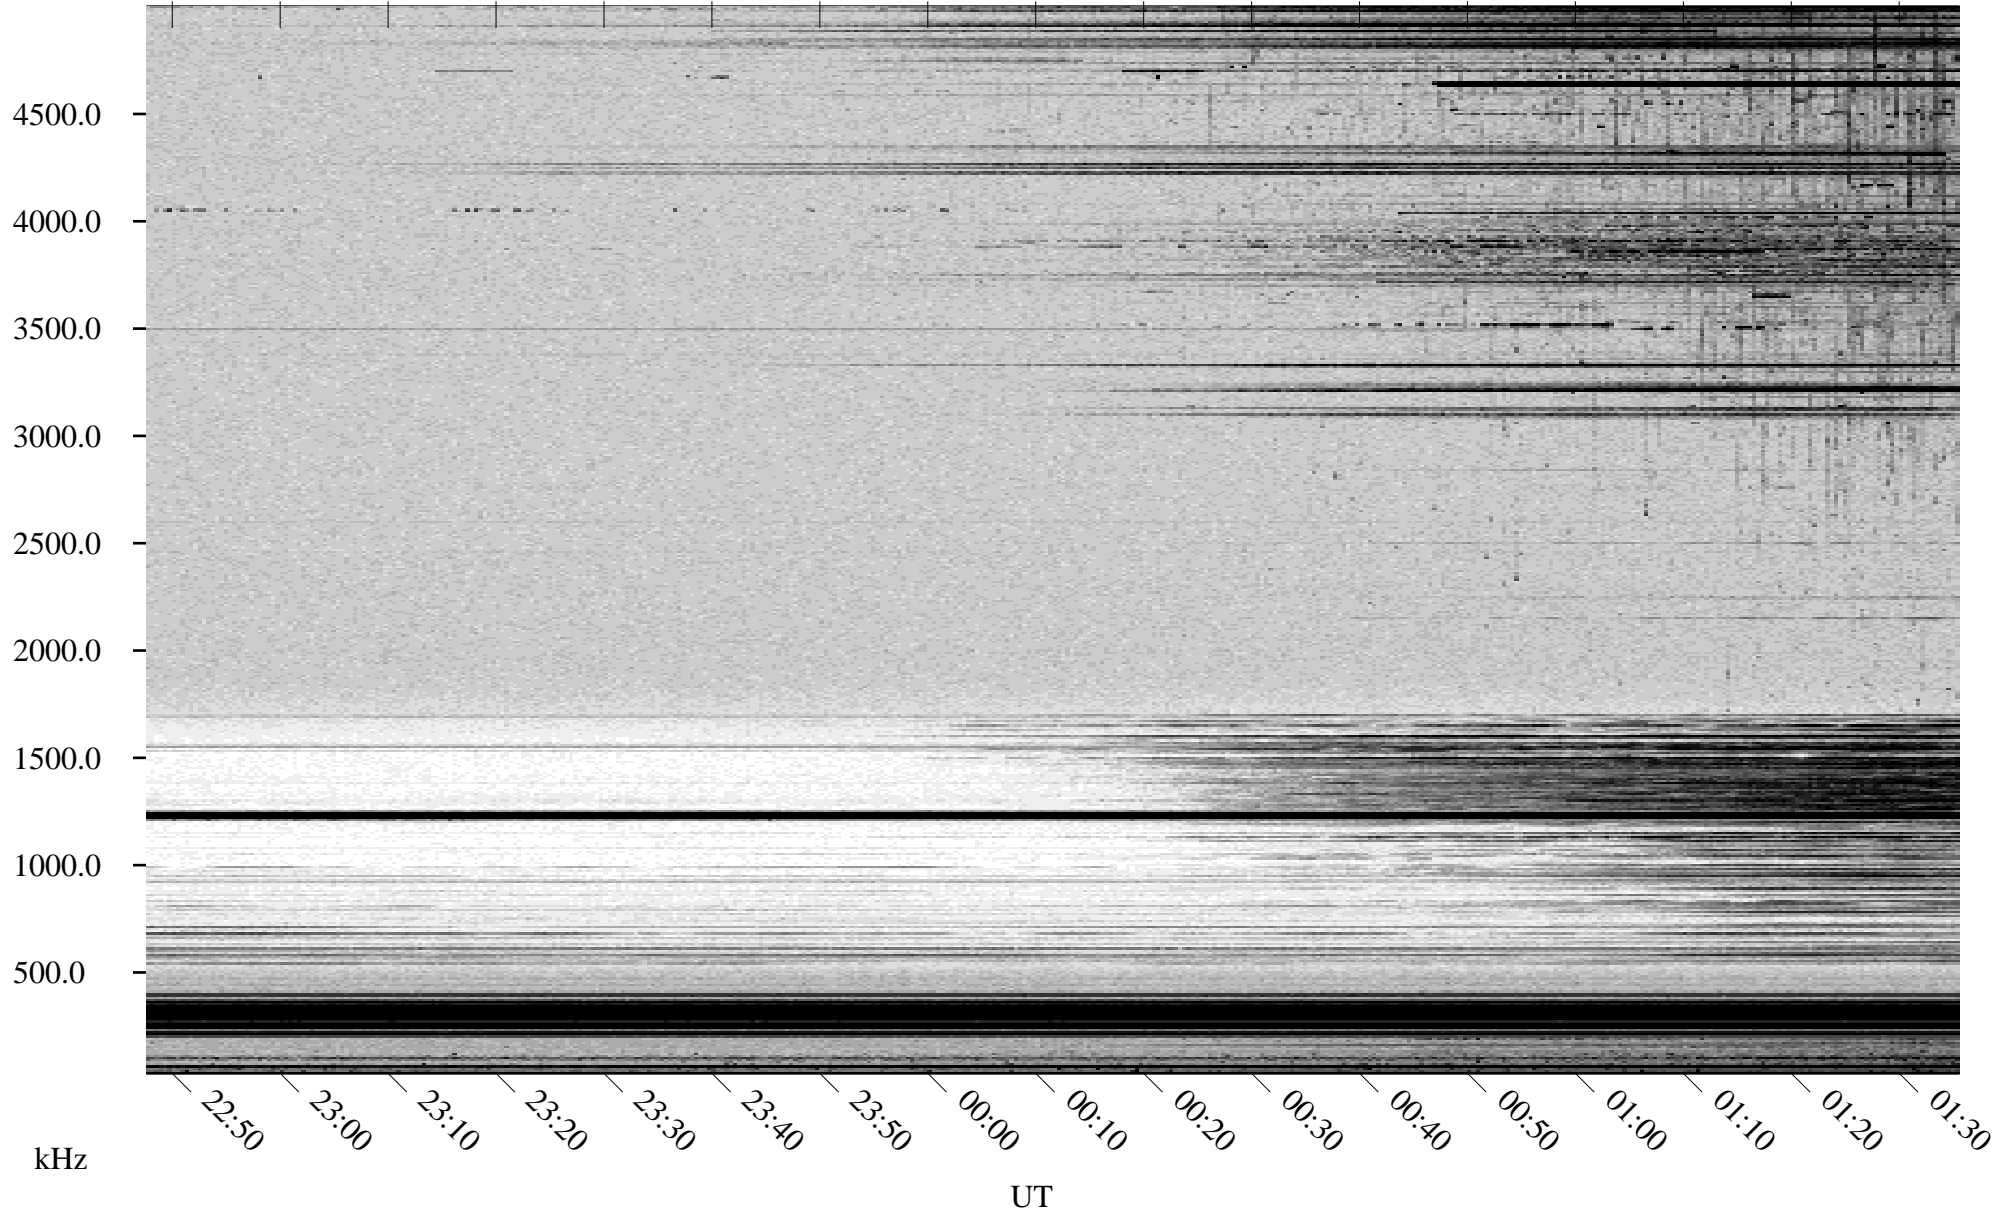

04/24/2000 Churchill, MTB

Linear Scale Black = 161 White = 15

ch001151.r00m max_12

Page 1

04/24/2000 Churchill, MTB

Linear Scale Black = 161 White = 15

ch001151.r00m max_12

Page 2

04/25/2000 Churchill, MTB

Linear Scale Black = 161 White = 15

ch001151.r00m max_12

Page 3

04/25/2000 Churchill, MTB

Linear Scale Black = 161 White = 15

ch001151.r00m max_12

Page 4

04/25/2000 Churchill, MTB

Linear Scale Black = 161 White = 15

ch001151.r00m max_12

Page 5

04/25/2000 Churchill, MTB

Linear Scale Black = 161 White = 15

ch001151.r00m max_12

Page 6

04/25/2000 Churchill, MTB

Linear Scale Black = 161 White = 15

ch001151.r00m max_12

Page 7

04/25/2000 Churchill, MTB

Linear Scale Black = 161 White = 15

ch00115l.r00m max_12