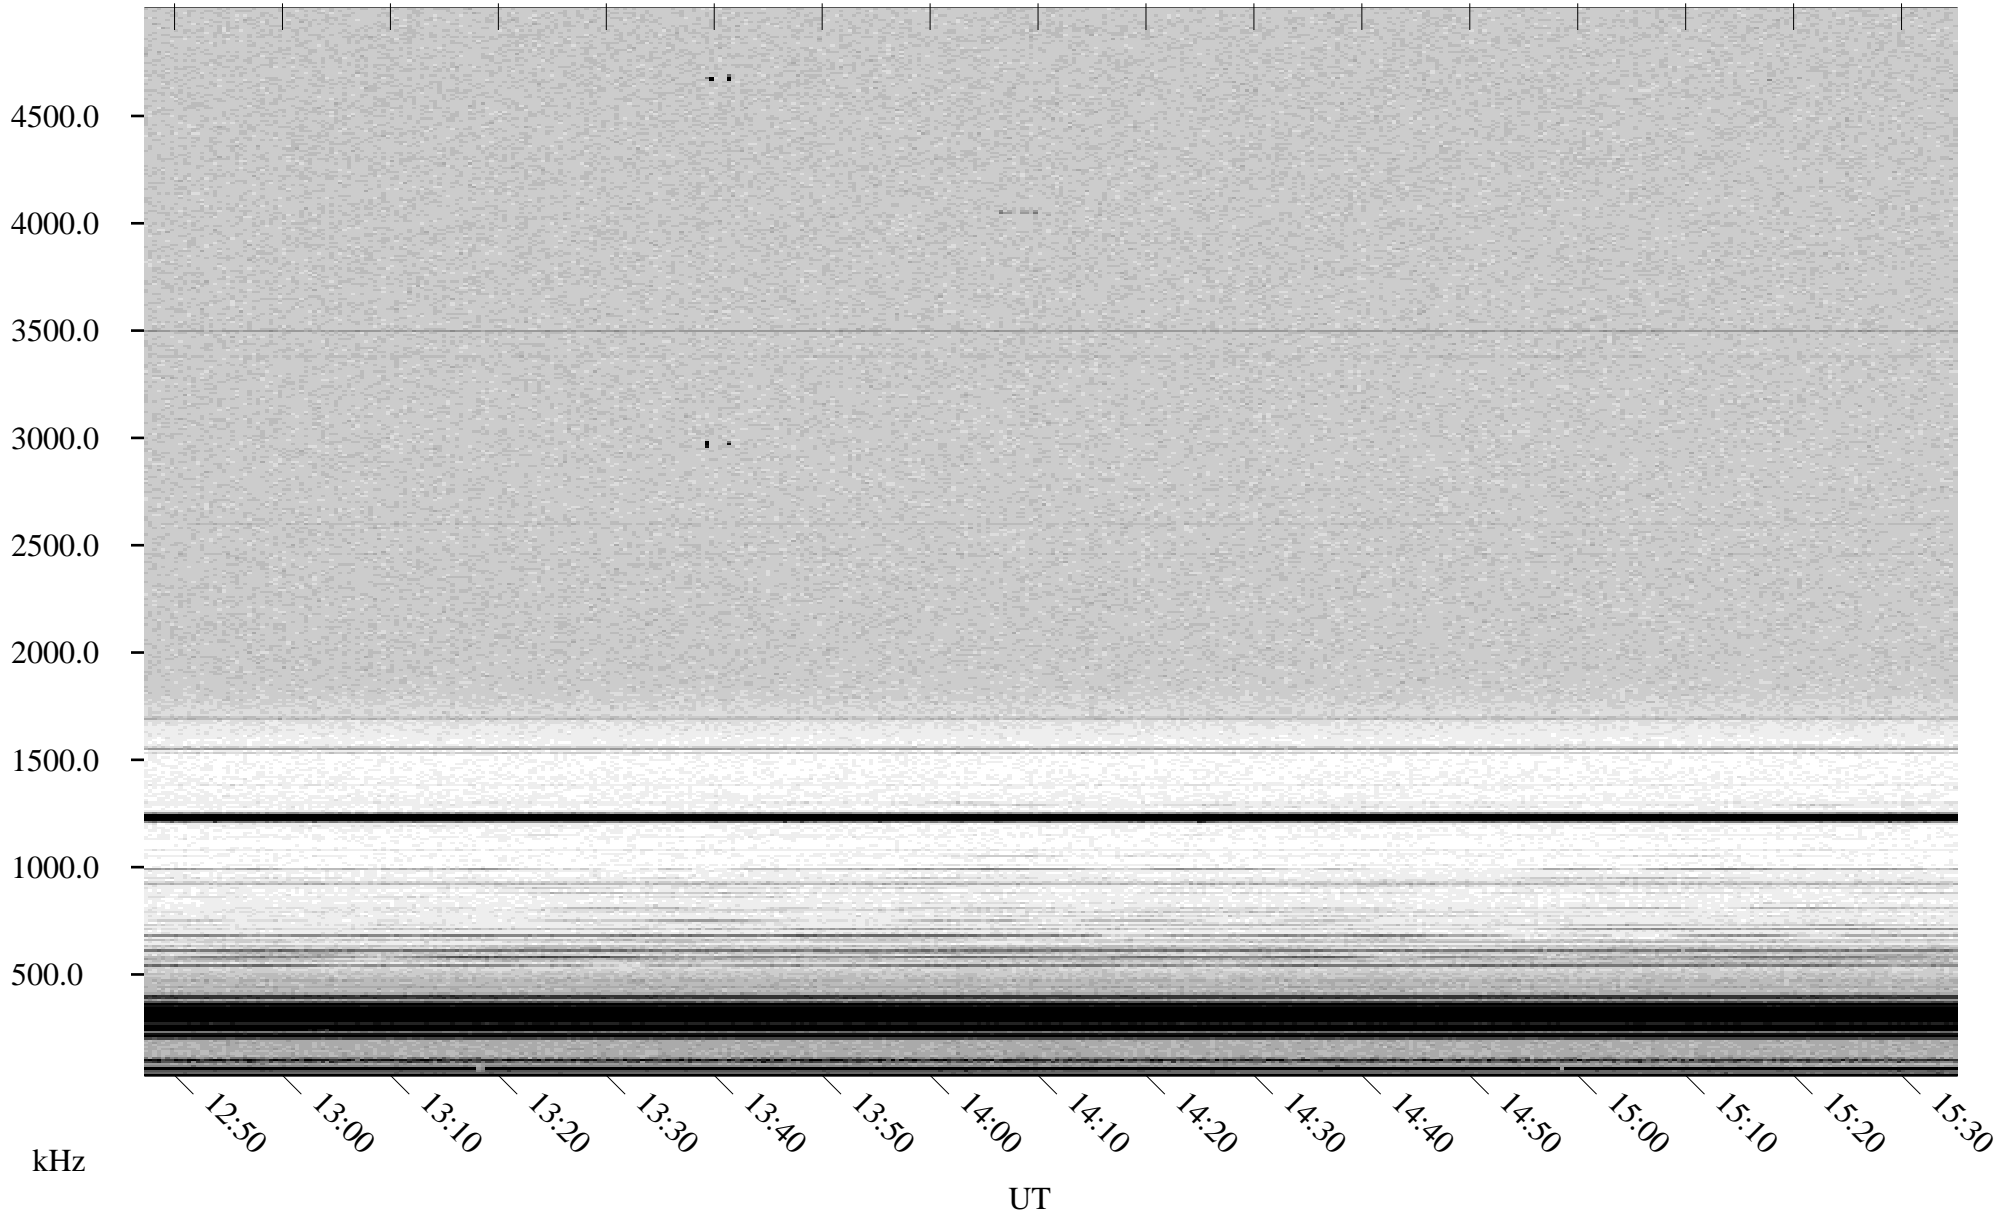

04/24/2000 Churchill, MTB

Linear Scale Black = 161 White = 15

ch001151.r00m max_12

Page 1

04/24/2000 Churchill, MTB

Linear Scale Black = 161 White = 15

ch001151.r00m max_12

Page 2

04/25/2000 Churchill, MTB

Linear Scale Black = 161 White = 15

ch001151.r00m max_12

Page 3

04/25/2000 Churchill, MTB

Linear Scale Black = 161 White = 15

ch001151.r00m max_12

Page 4

04/25/2000 Churchill, MTB

Linear Scale Black = 161 White = 15

ch001151.r00m max_12

Page 5

04/25/2000 Churchill, MTB

Linear Scale Black = 161 White = 15

ch001151.r00m max_12

Page 6

04/25/2000 Churchill, MTB

Linear Scale Black = 161 White = 15

ch001151.r00m max_12

Page 7

04/25/2000 Churchill, MTB

Linear Scale Black = 161 White = 15

ch00115l.r00m max_12