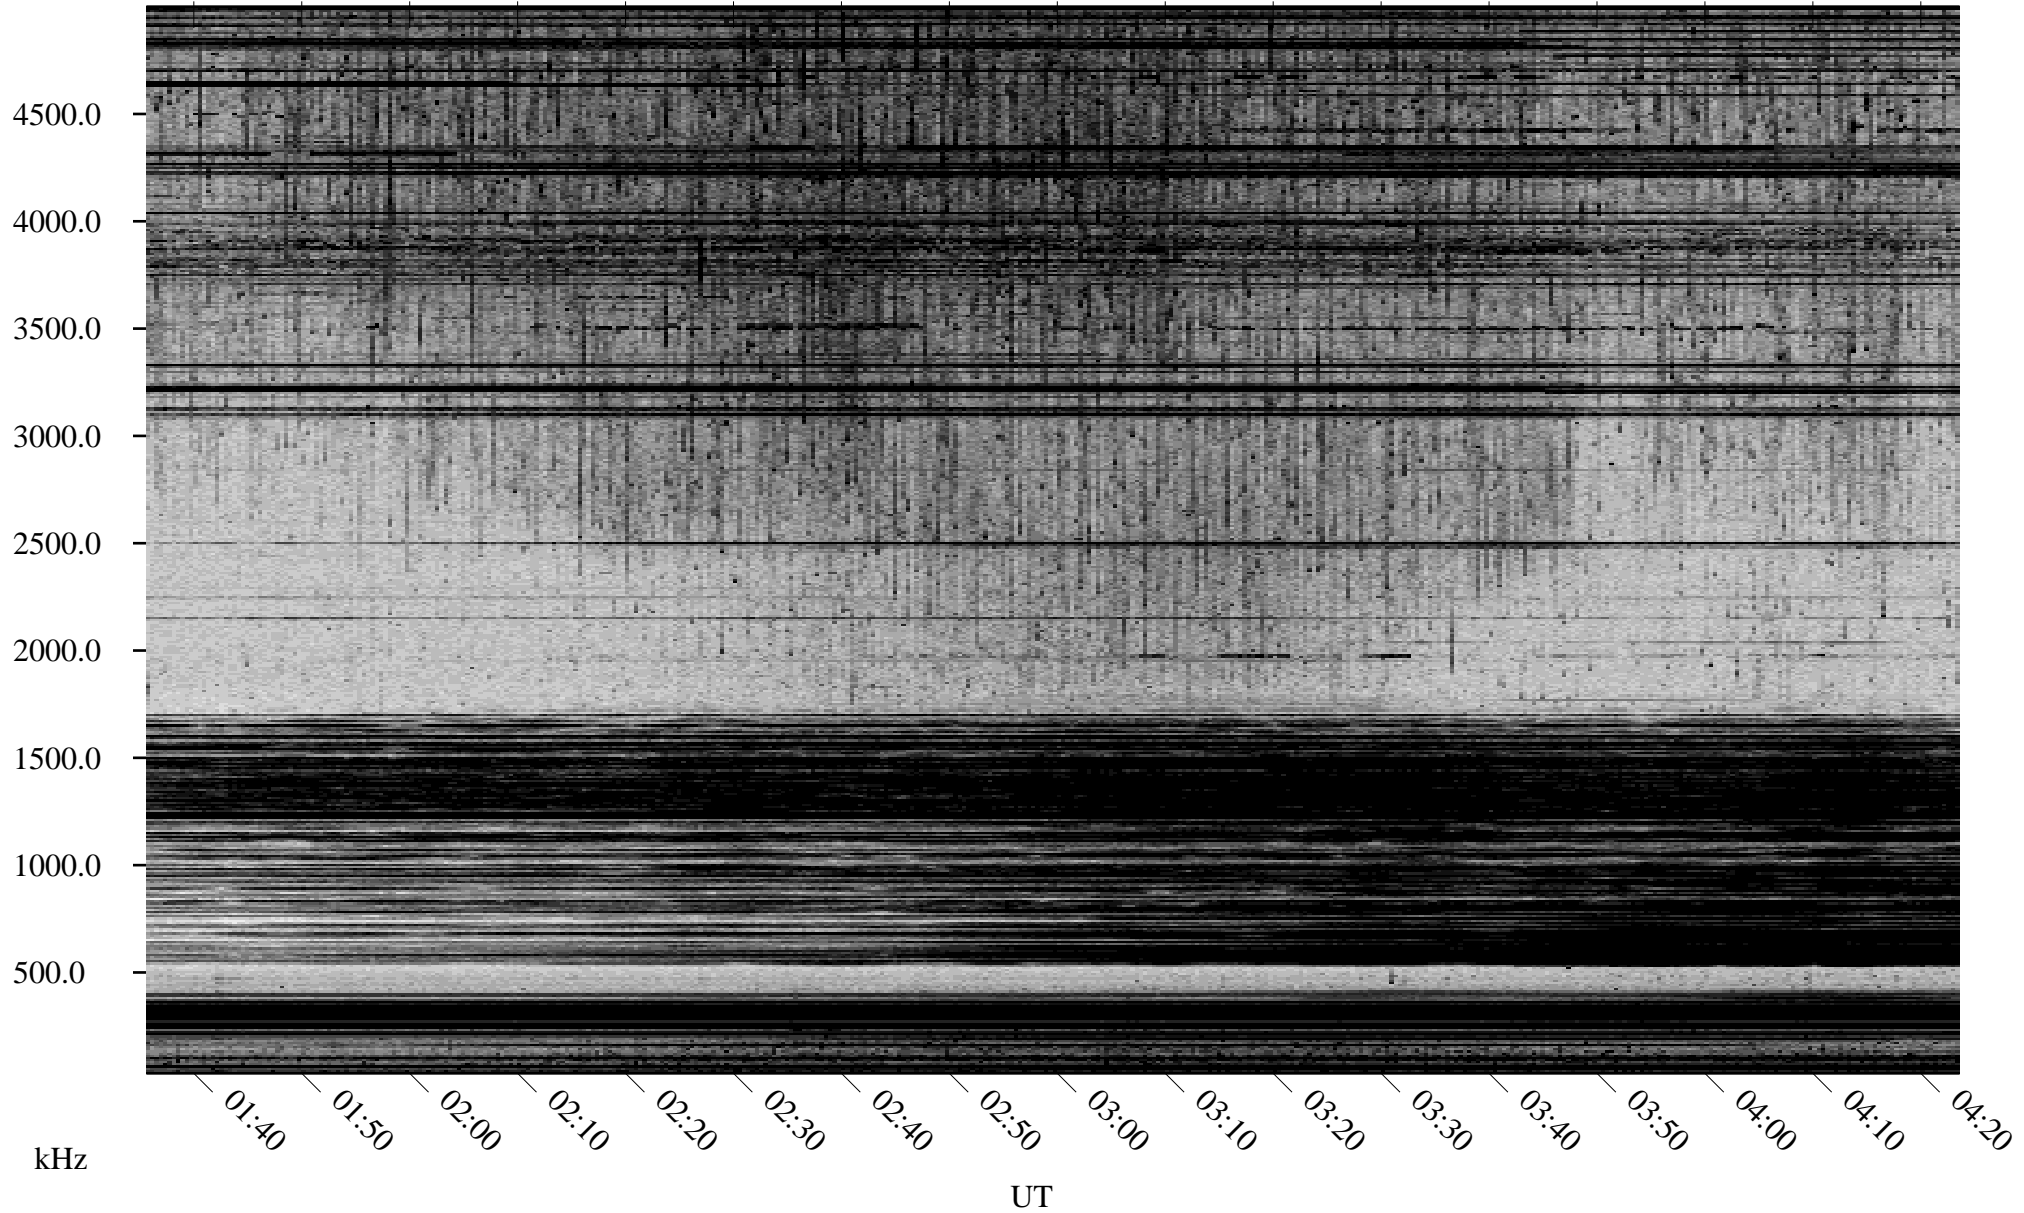

04/24/2000 Churchill, MTB

Linear Scale Black = 161 White = 15

ch001151.r00m max_12

Page 1

04/24/2000 Churchill, MTB

Linear Scale Black = 161 White = 15

ch001151.r00m max_12

Page 2

04/25/2000 Churchill, MTB

Linear Scale Black = 161 White = 15

ch001151.r00m max_12

Page 3

04/25/2000 Churchill, MTB

Linear Scale Black = 161 White = 15

ch001151.r00m max_12

Page 4

04/25/2000 Churchill, MTB

Linear Scale Black = 161 White = 15

ch001151.r00m max_12

Page 5

04/25/2000 Churchill, MTB

Linear Scale Black = 161 White = 15

ch001151.r00m max_12

Page 6

04/25/2000 Churchill, MTB

Linear Scale Black = 161 White = 15

ch001151.r00m max_12

Page 7

04/25/2000 Churchill, MTB

Linear Scale Black = 161 White = 15

ch00115l.r00m max_12