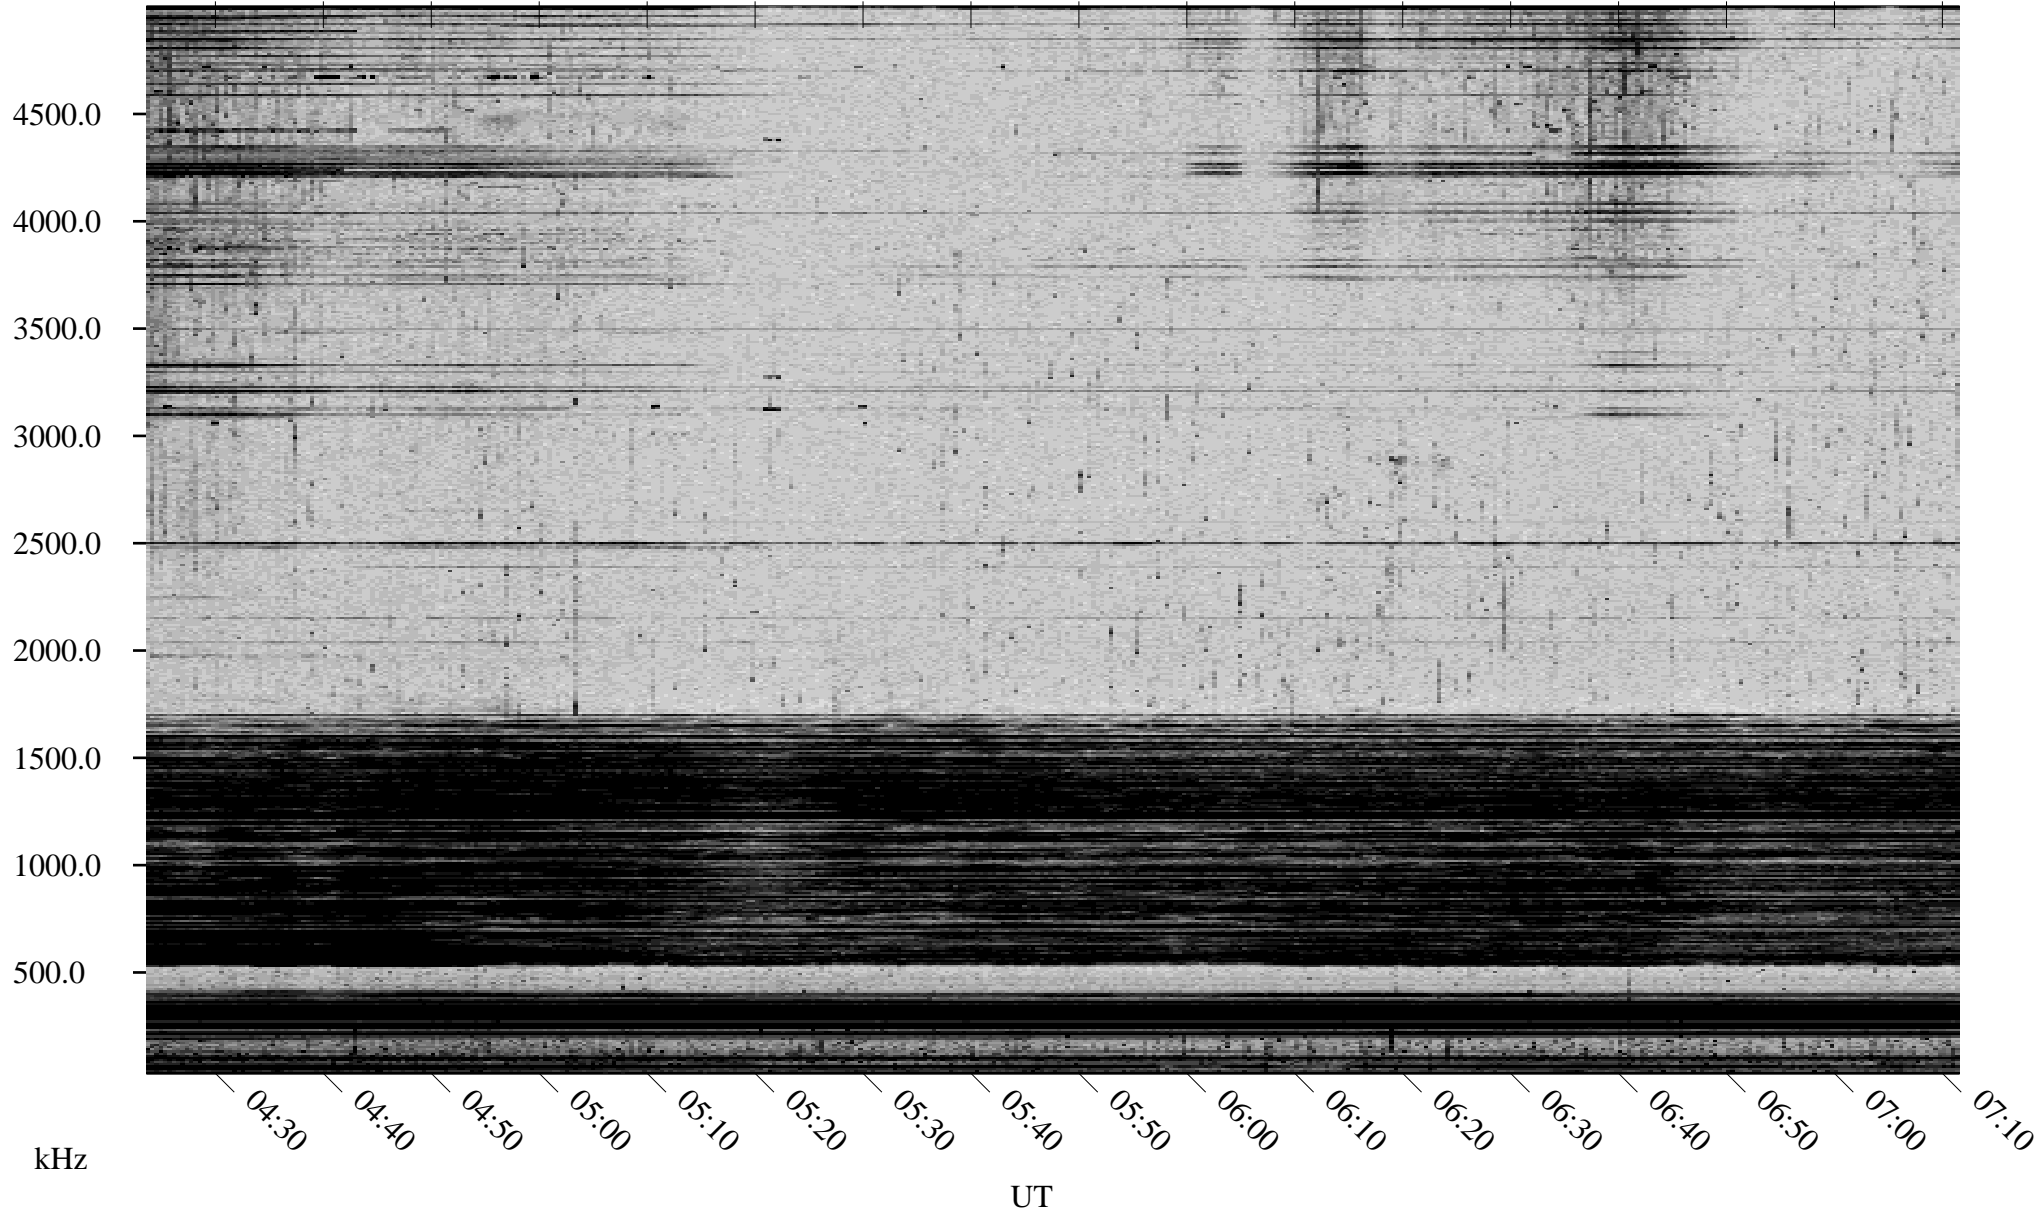

04/24/2000 Churchill, MTB

Linear Scale Black = 161 White = 15

ch001151.r00m max_12

Page 1

04/24/2000 Churchill, MTB

Linear Scale Black = 161 White = 15

ch001151.r00m max_12

Page 2

04/25/2000 Churchill, MTB

Linear Scale Black = 161 White = 15

ch001151.r00m max_12

Page 3

04/25/2000 Churchill, MTB

Linear Scale Black = 161 White = 15

ch001151.r00m max_12

Page 4

04/25/2000 Churchill, MTB

Linear Scale Black = 161 White = 15

ch001151.r00m max_12

Page 5

04/25/2000 Churchill, MTB

Linear Scale Black = 161 White = 15

ch001151.r00m max_12

Page 6

04/25/2000 Churchill, MTB

Linear Scale Black = 161 White = 15

ch001151.r00m max_12

Page 7

04/25/2000 Churchill, MTB

Linear Scale Black = 161 White = 15

ch00115l.r00m max_12