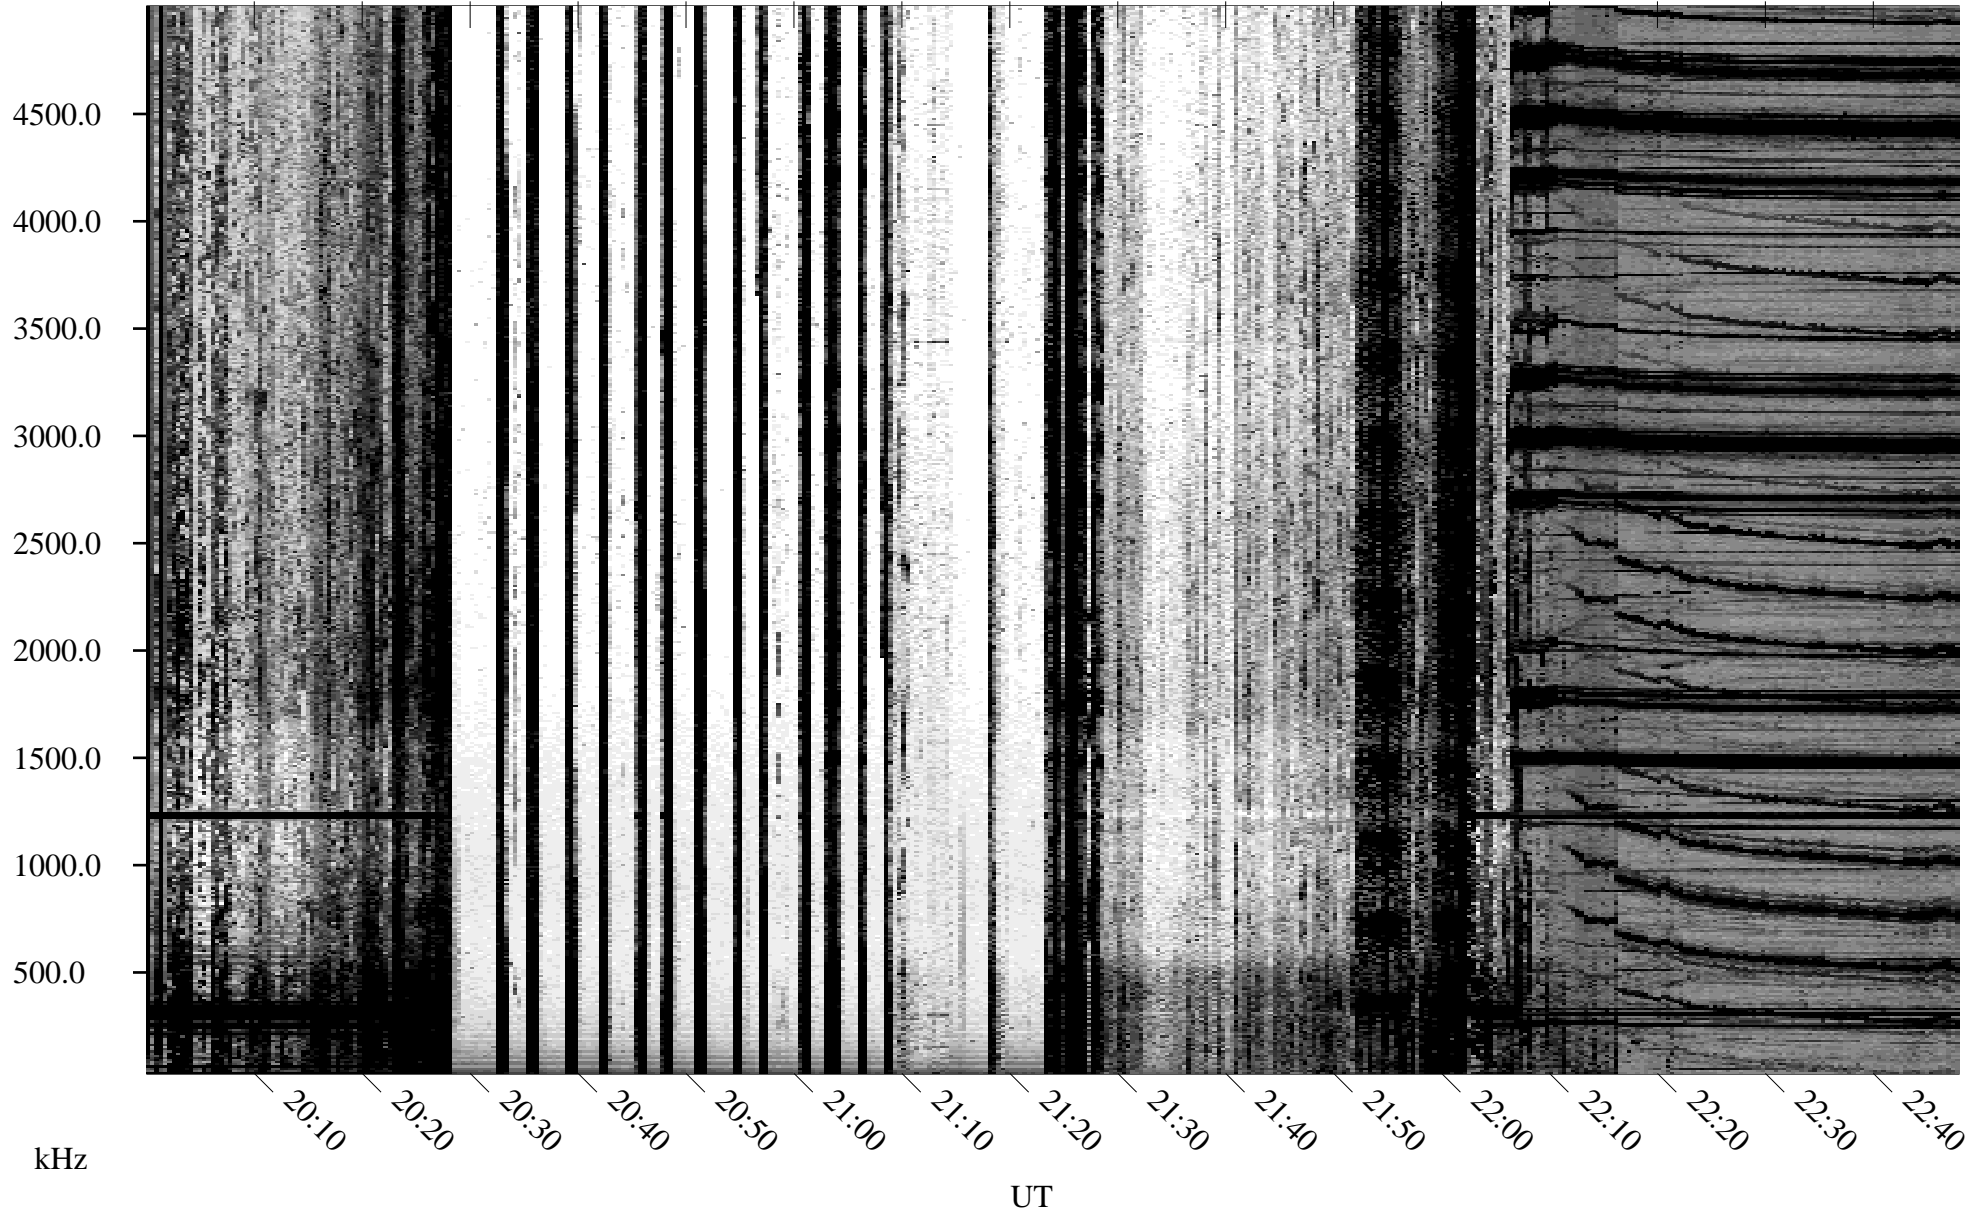

05/07/2000 Churchill, MTB

Linear Scale Black = 161 White = 15

ch00128l.r00m max_12

Page 1

05/07/2000 Churchill, MTB

Linear Scale Black = 161 White = 15

ch00128l.r00m max_12

Page 2

05/08/2000 Churchill, MTB

Linear Scale Black = 161 White = 15

ch00128l.r00m max_12

Page 3

05/08/2000 Churchill, MTB

Linear Scale Black = 161 White = 15

ch00128l.r00m max_12

Page 4

05/08/2000 Churchill, MTB

Linear Scale Black = 161 White = 15

ch00128l.r00m max_12

Page 5

05/08/2000 Churchill, MTB

Linear Scale Black = 161 White = 15

ch00128l.r00m max_12

Page 6

05/08/2000 Churchill, MTB

Linear Scale Black = 161 White = 15

ch00128l.r00m max_12

Page 7

05/08/2000 Churchill, MTB

Linear Scale Black = 161 White = 15

ch00128l.r00m max_12