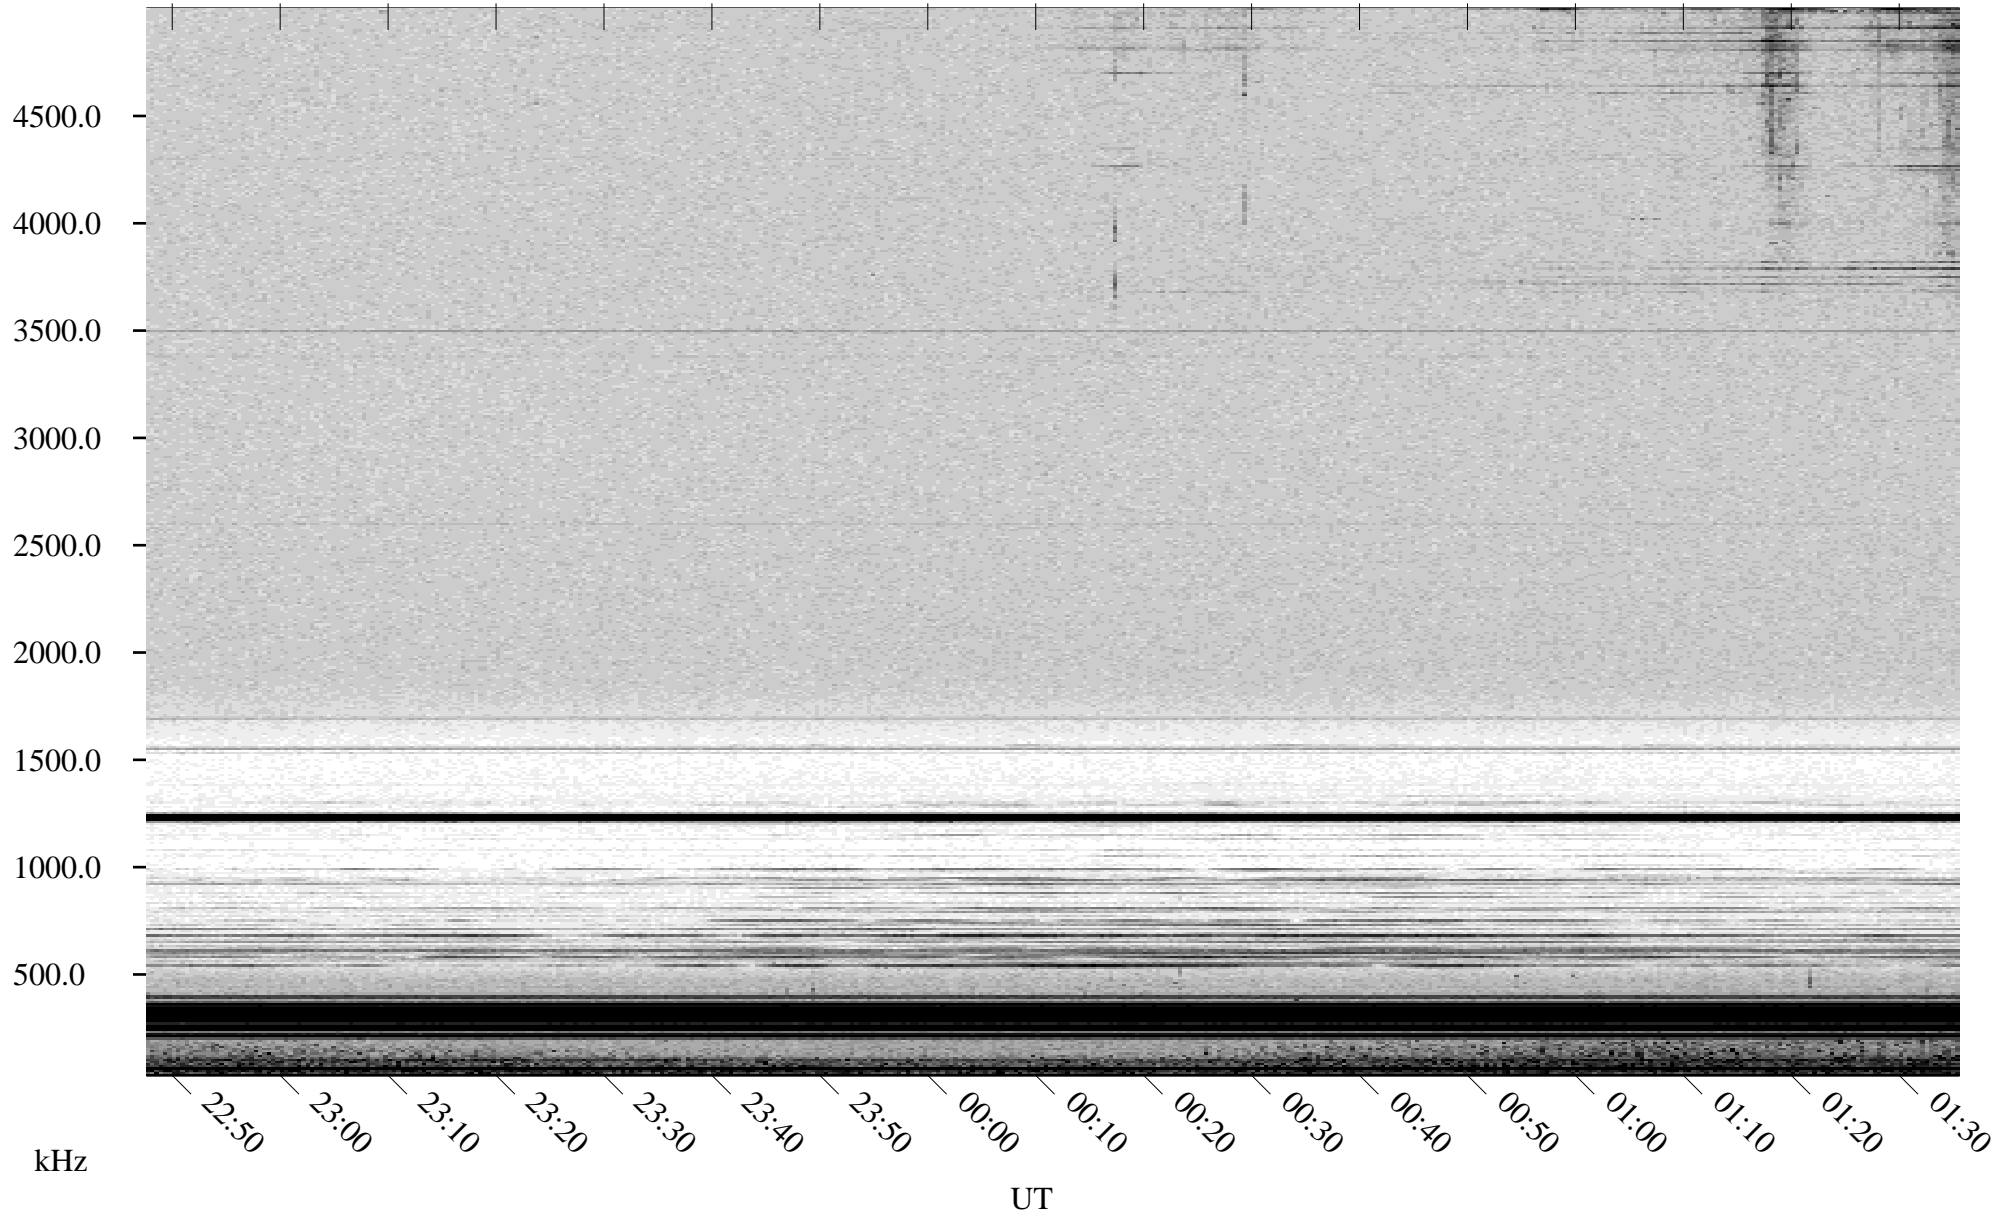

05/13/2000 Churchill, MTB

Linear Scale Black = 161 White = 15

ch00134l.r00m max_12

Page 1

05/13/2000 Churchill, MTB

Linear Scale Black = 161 White = 15

ch00134l.r00m max_12

Page 2

05/14/2000 Churchill, MTB

Linear Scale Black = 161 White = 15

ch00134l.r00m max_12

Page 3

05/14/2000 Churchill, MTB

Linear Scale Black = 161 White = 15

ch00134l.r00m max_12

Page 4

05/14/2000 Churchill, MTB

Linear Scale Black = 161 White = 15

ch00134l.r00m max_12

Page 5

05/14/2000 Churchill, MTB

Linear Scale Black = 161 White = 15

ch00134l.r00m max_12

Page 6

05/14/2000 Churchill, MTB

Linear Scale Black = 161 White = 15

ch00134l.r00m max_12

Page 7

05/14/2000 Churchill, MTB

Linear Scale Black = 161 White = 15

ch00134l.r00m max_12