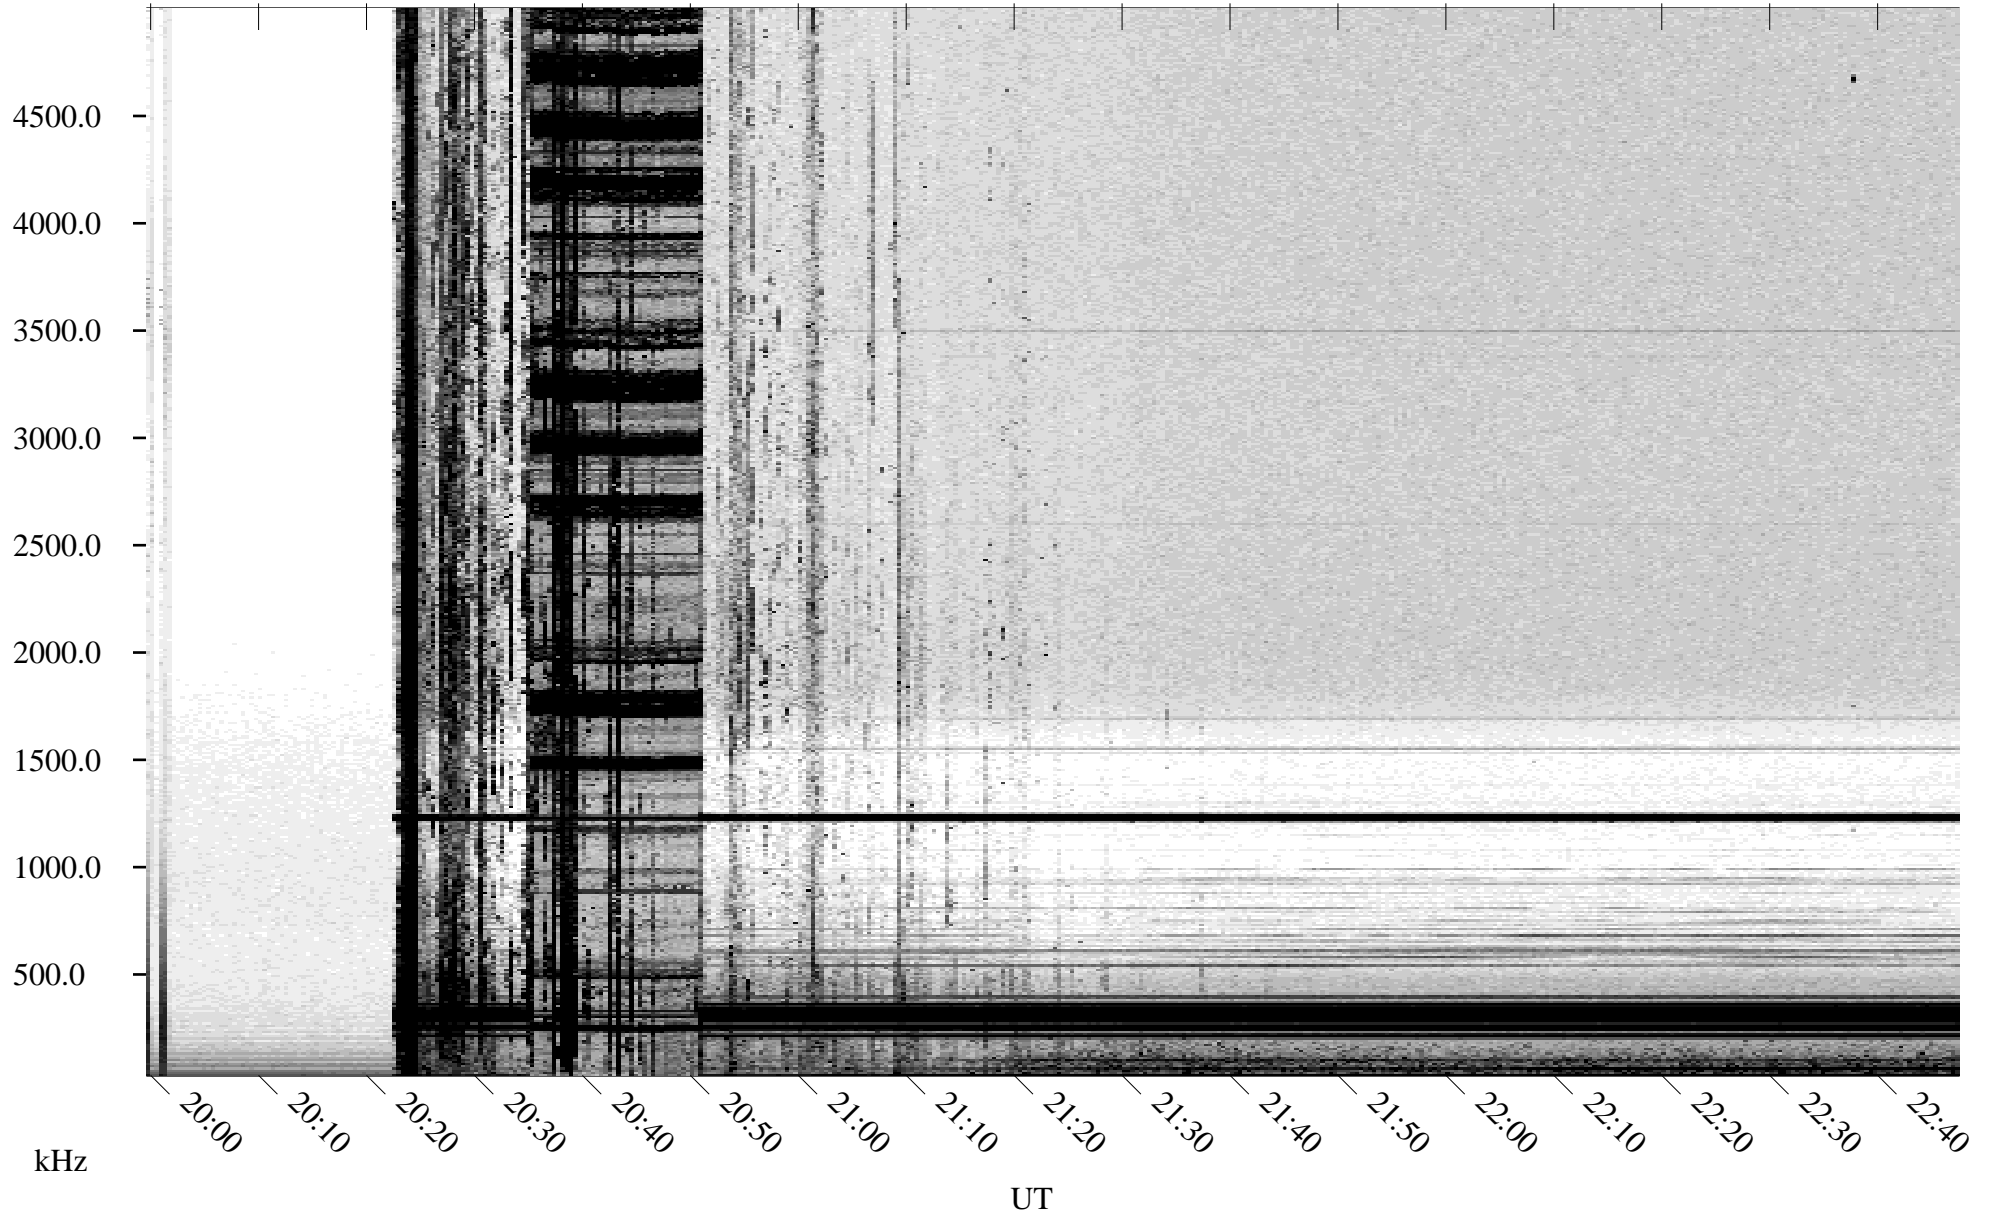

05/13/2000 Churchill, MTB

Linear Scale Black = 161 White = 15

ch00134l.r00m max_12

Page 1

05/13/2000 Churchill, MTB

Linear Scale Black = 161 White = 15

ch00134l.r00m max_12

Page 2

05/14/2000 Churchill, MTB

Linear Scale Black = 161 White = 15

ch00134l.r00m max_12

Page 3

05/14/2000 Churchill, MTB

Linear Scale Black = 161 White = 15

ch00134l.r00m max_12

Page 4

05/14/2000 Churchill, MTB

Linear Scale Black = 161 White = 15

ch00134l.r00m max_12

Page 5

05/14/2000 Churchill, MTB

Linear Scale Black = 161 White = 15

ch00134l.r00m max_12

Page 6

05/14/2000 Churchill, MTB

Linear Scale Black = 161 White = 15

ch00134l.r00m max_12

Page 7

05/14/2000 Churchill, MTB

Linear Scale Black = 161 White = 15

ch00134l.r00m max_12