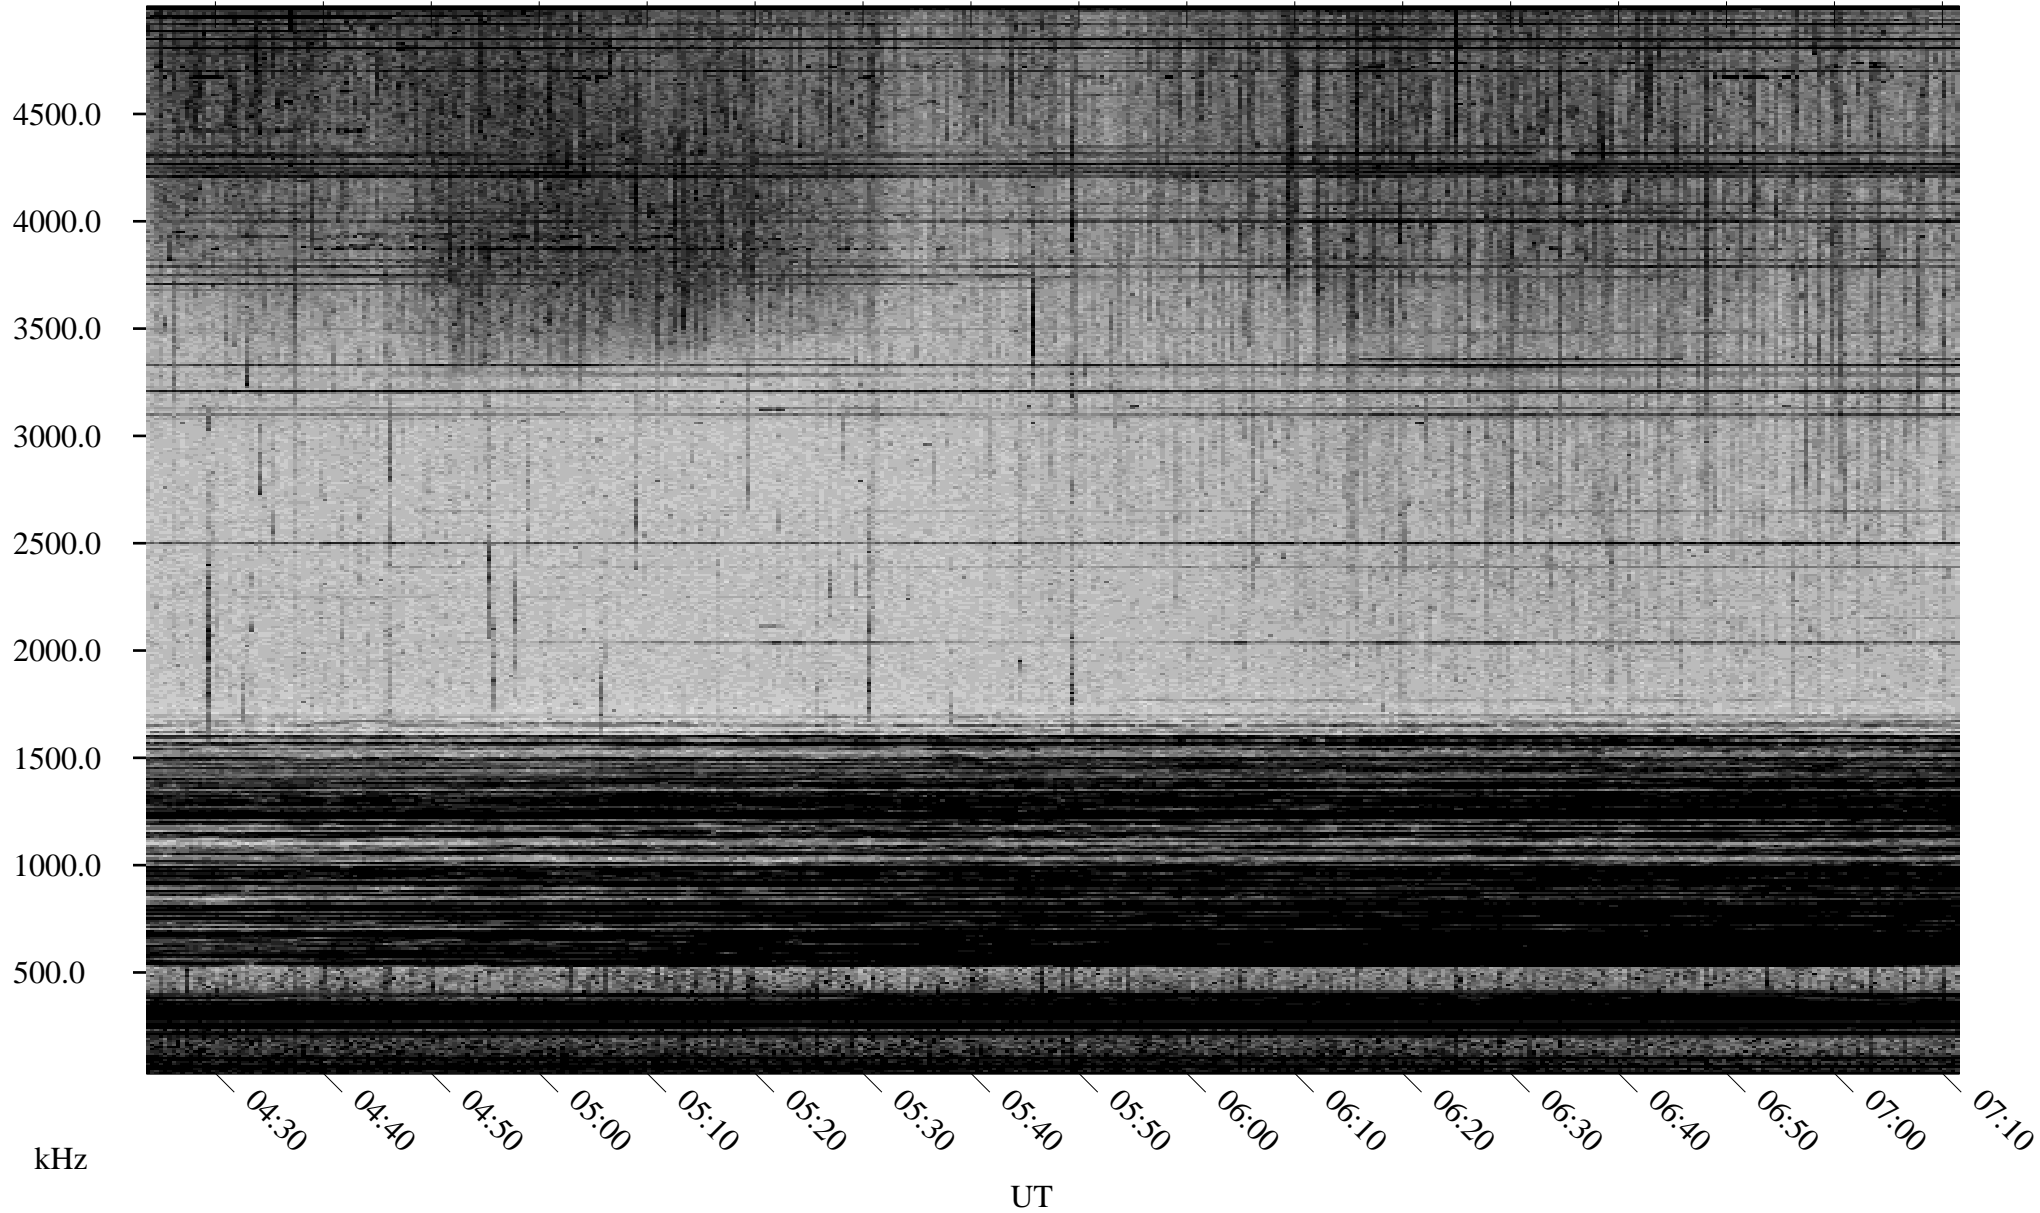

05/13/2000 Churchill, MTB

Linear Scale Black = 161 White = 15

ch00134l.r00m max_12

Page 1

05/13/2000 Churchill, MTB

Linear Scale Black = 161 White = 15

ch00134l.r00m max_12

Page 2

05/14/2000 Churchill, MTB

Linear Scale Black = 161 White = 15

ch00134l.r00m max_12

Page 3

05/14/2000 Churchill, MTB

Linear Scale Black = 161 White = 15

ch00134l.r00m max_12

Page 4

05/14/2000 Churchill, MTB

Linear Scale Black = 161 White = 15

ch00134l.r00m max_12

Page 5

05/14/2000 Churchill, MTB

Linear Scale Black = 161 White = 15

ch00134l.r00m max_12

Page 6

05/14/2000 Churchill, MTB

Linear Scale Black = 161 White = 15

ch00134l.r00m max_12

Page 7

05/14/2000 Churchill, MTB

Linear Scale Black = 161 White = 15

ch00134l.r00m max_12