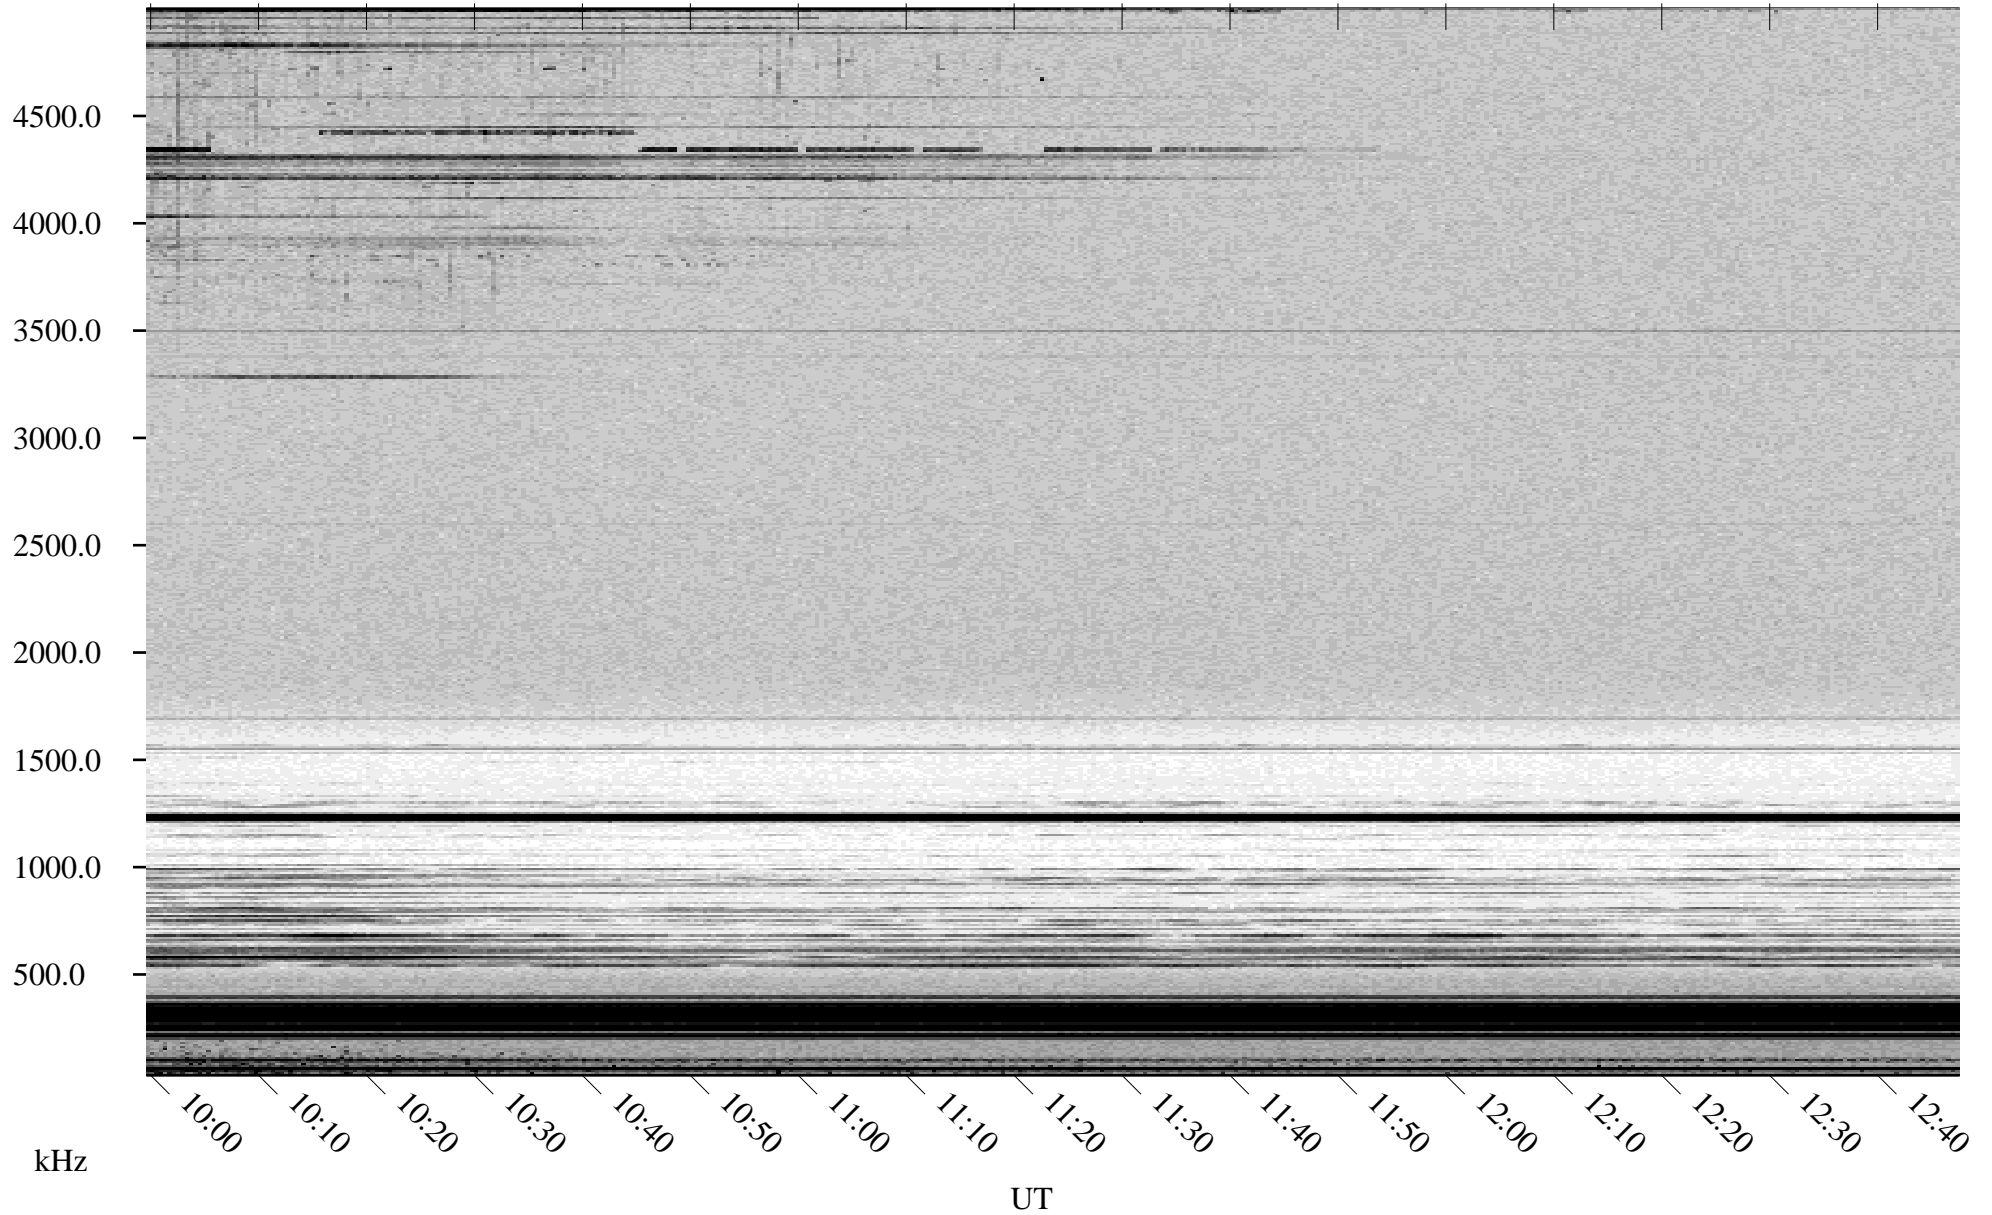

05/13/2000 Churchill, MTB

Linear Scale Black = 161 White = 15

ch00134l.r00m max_12

Page 1

05/13/2000 Churchill, MTB

Linear Scale Black = 161 White = 15

ch00134l.r00m max_12

Page 2

05/14/2000 Churchill, MTB

Linear Scale Black = 161 White = 15

ch00134l.r00m max_12

Page 3

05/14/2000 Churchill, MTB

Linear Scale Black = 161 White = 15

ch00134l.r00m max_12

Page 4

05/14/2000 Churchill, MTB

Linear Scale Black = 161 White = 15

ch00134l.r00m max_12

Page 5

05/14/2000 Churchill, MTB

Linear Scale Black = 161 White = 15

ch00134l.r00m max_12

Page 6

05/14/2000 Churchill, MTB

Linear Scale Black = 161 White = 15

ch00134l.r00m max_12

Page 7

05/14/2000 Churchill, MTB

Linear Scale Black = 161 White = 15

ch00134l.r00m max_12