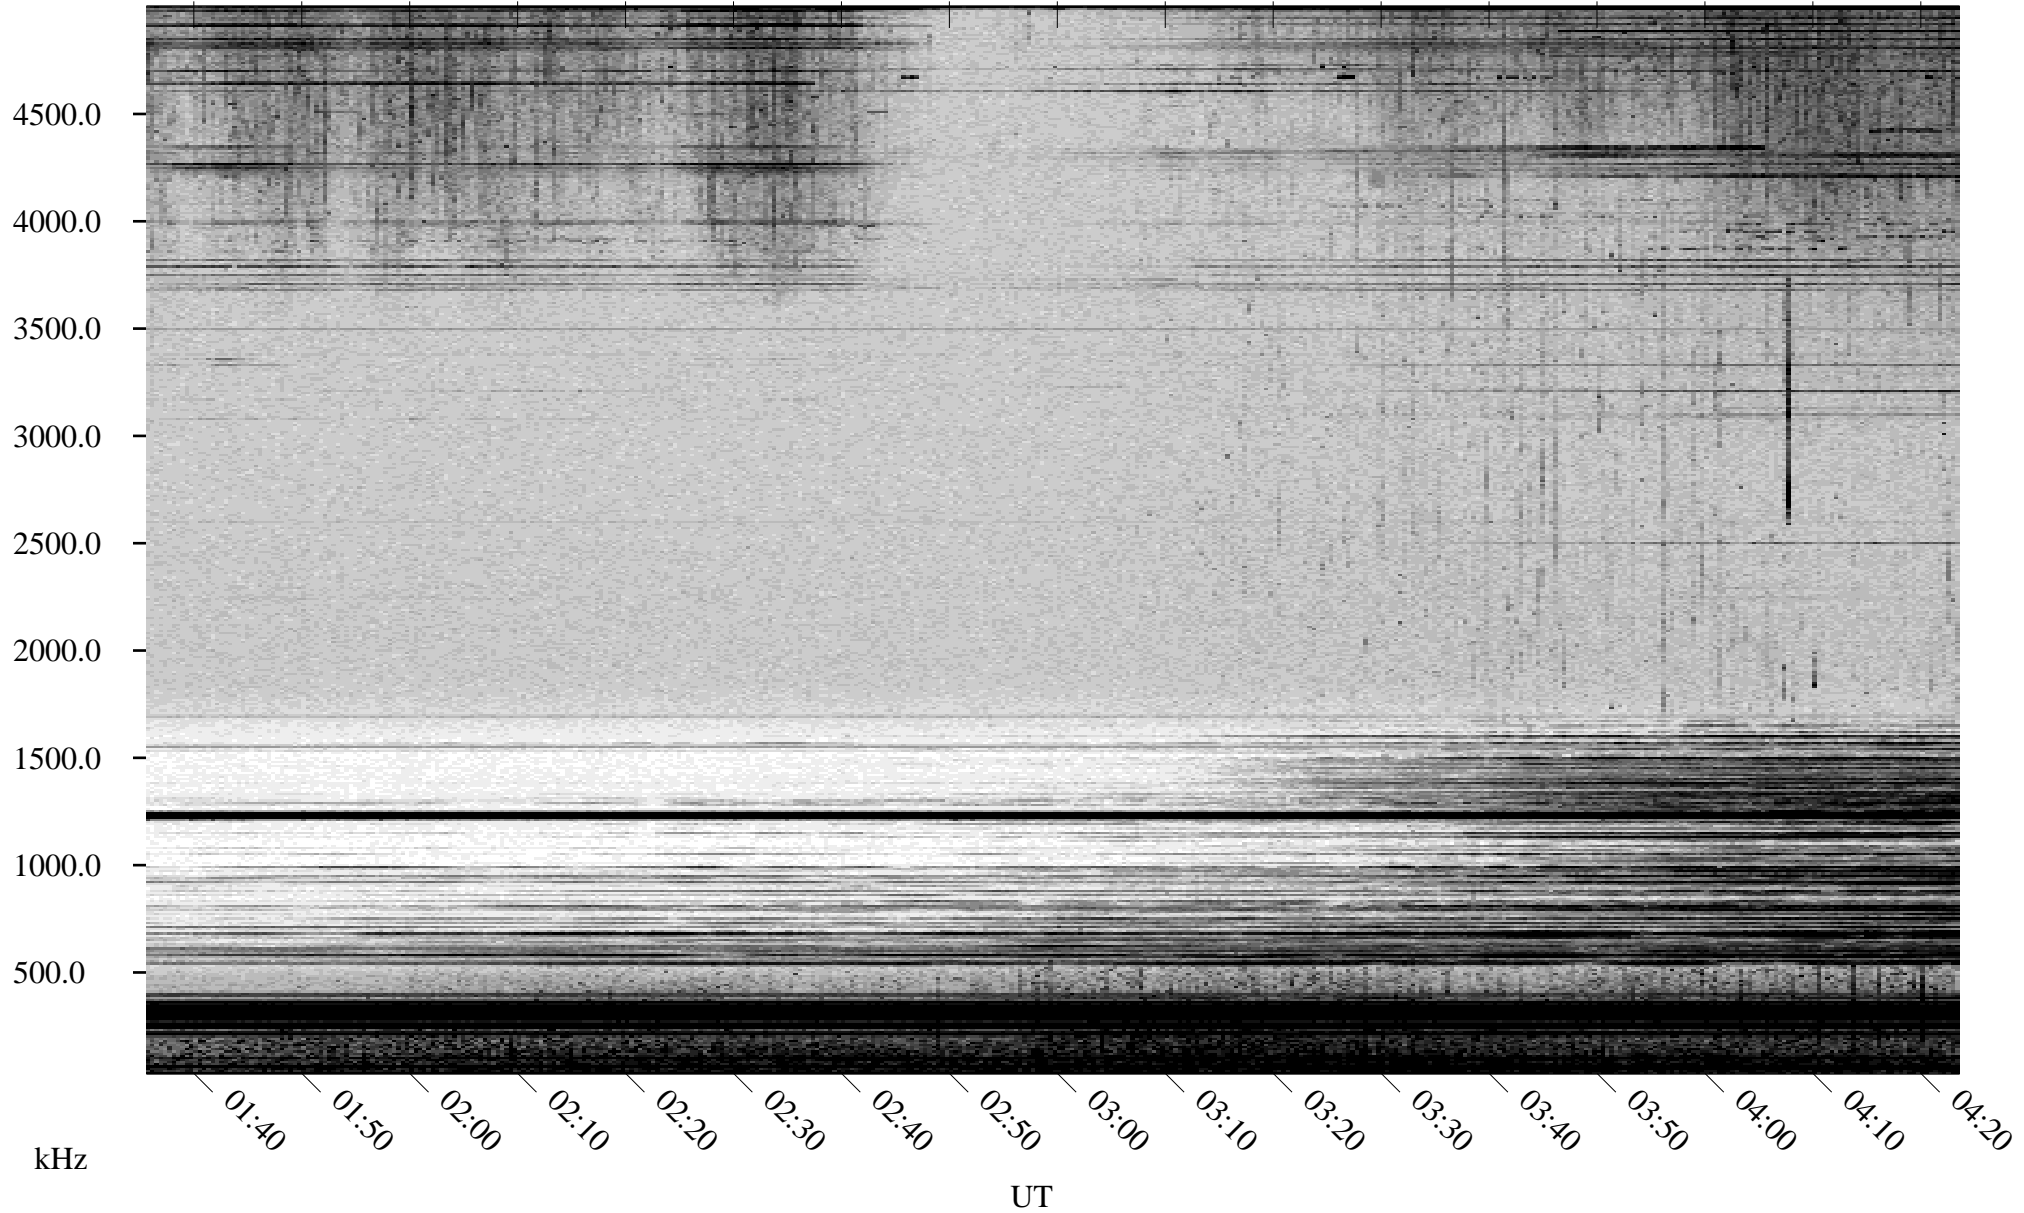

05/13/2000 Churchill, MTB

Linear Scale Black = 161 White = 15

ch00134l.r00m max_12

Page 1

05/13/2000 Churchill, MTB

Linear Scale Black = 161 White = 15

ch00134l.r00m max_12

Page 2

05/14/2000 Churchill, MTB

Linear Scale Black = 161 White = 15

ch00134l.r00m max_12

Page 3

05/14/2000 Churchill, MTB

Linear Scale Black = 161 White = 15

ch00134l.r00m max_12

Page 4

05/14/2000 Churchill, MTB

Linear Scale Black = 161 White = 15

ch00134l.r00m max_12

Page 5

05/14/2000 Churchill, MTB

Linear Scale Black = 161 White = 15

ch00134l.r00m max_12

Page 6

05/14/2000 Churchill, MTB

Linear Scale Black = 161 White = 15

ch00134l.r00m max_12

Page 7

05/14/2000 Churchill, MTB

Linear Scale Black = 161 White = 15

ch00134l.r00m max_12