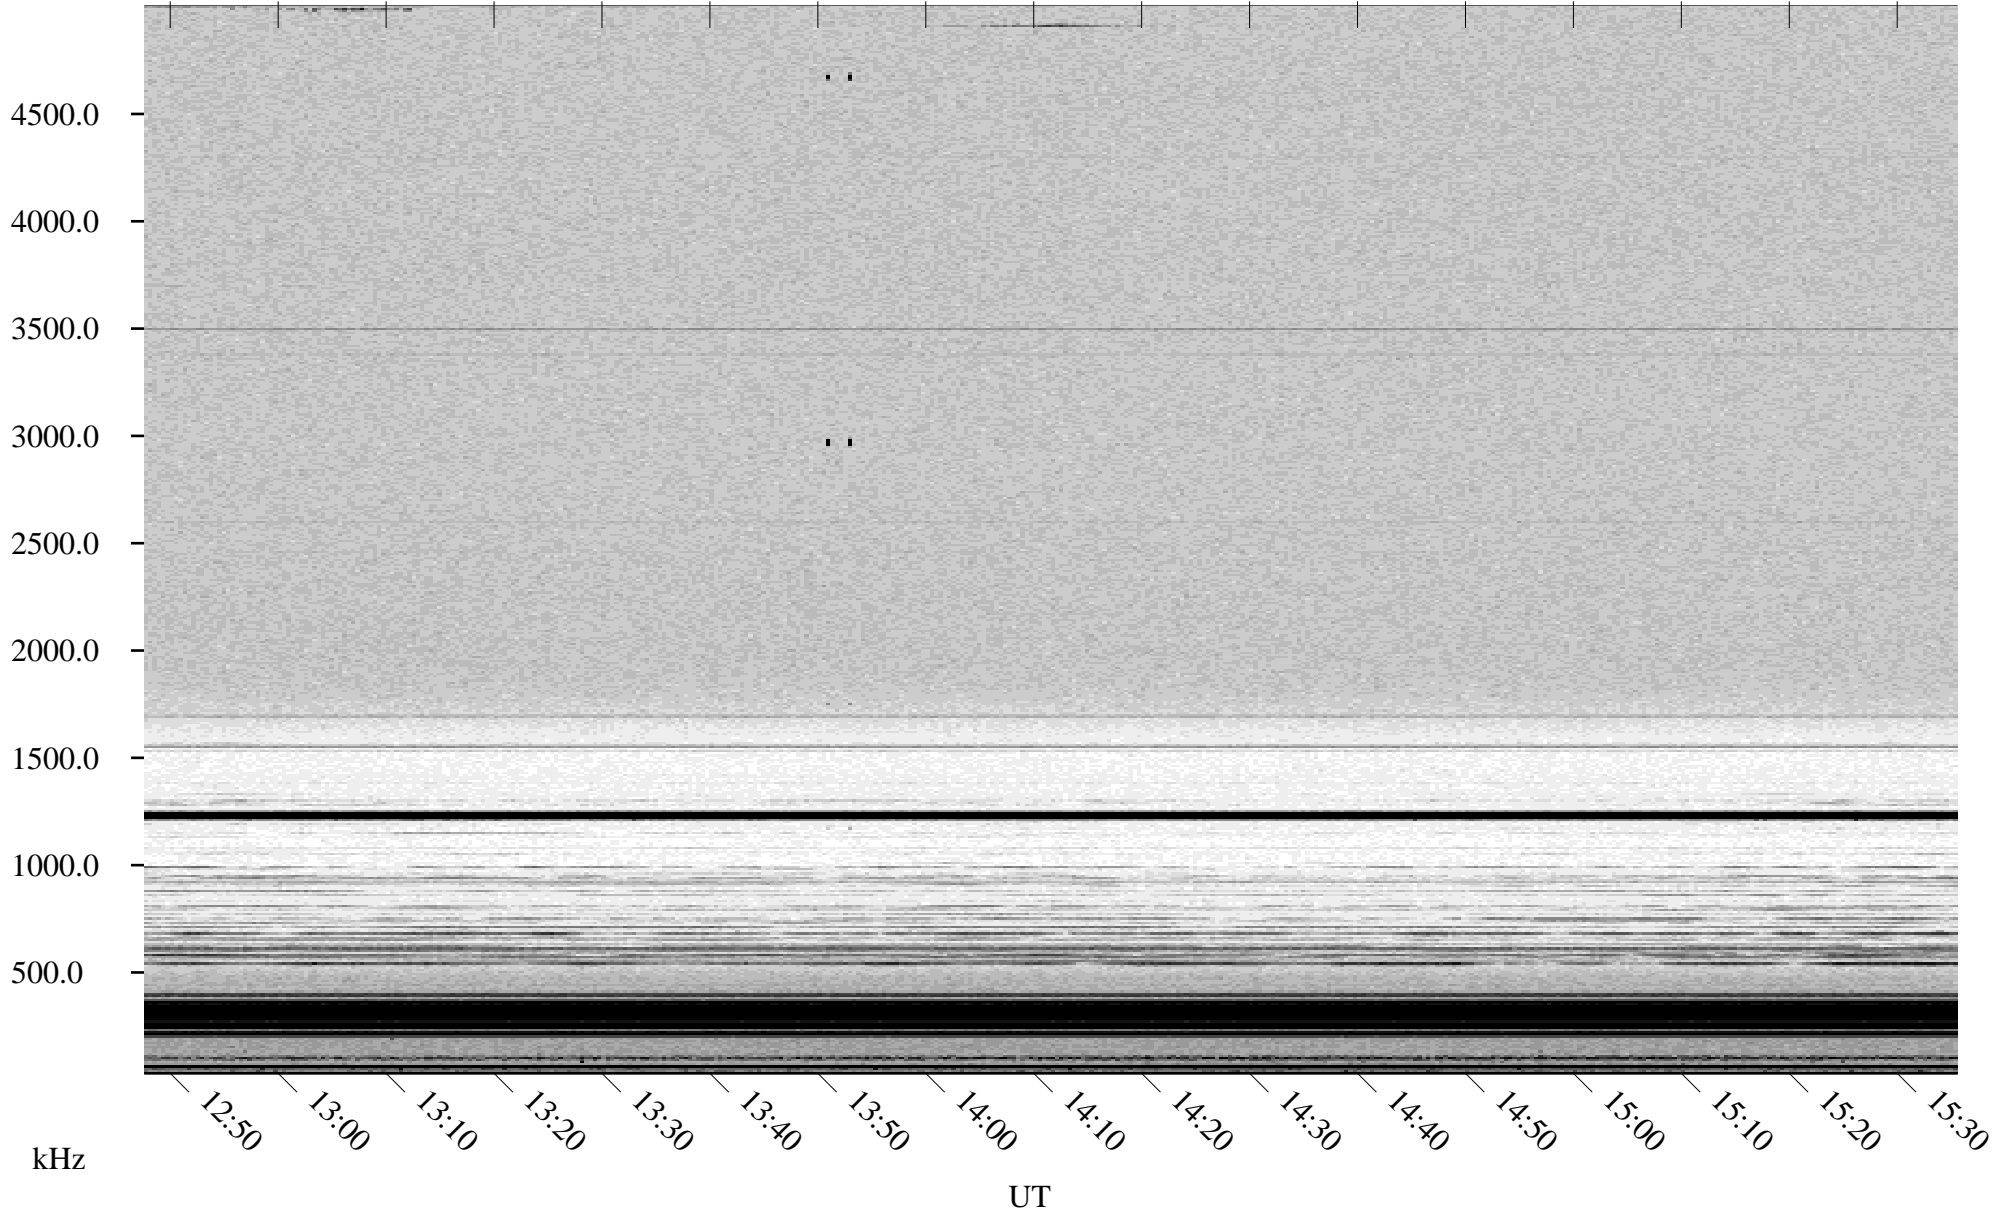

05/13/2000 Churchill, MTB

Linear Scale Black = 161 White = 15

ch00134l.r00m max_12

Page 1

05/13/2000 Churchill, MTB

Linear Scale Black = 161 White = 15

ch00134l.r00m max_12

Page 2

05/14/2000 Churchill, MTB

Linear Scale Black = 161 White = 15

ch00134l.r00m max_12

Page 3

05/14/2000 Churchill, MTB

Linear Scale Black = 161 White = 15

ch00134l.r00m max_12

Page 4

05/14/2000 Churchill, MTB

Linear Scale Black = 161 White = 15

ch00134l.r00m max_12

Page 5

05/14/2000 Churchill, MTB

Linear Scale Black = 161 White = 15

ch00134l.r00m max_12

Page 6

05/14/2000 Churchill, MTB

Linear Scale Black = 161 White = 15

ch00134l.r00m max_12

Page 7

05/14/2000 Churchill, MTB

Linear Scale Black = 161 White = 15

ch00134l.r00m max_12