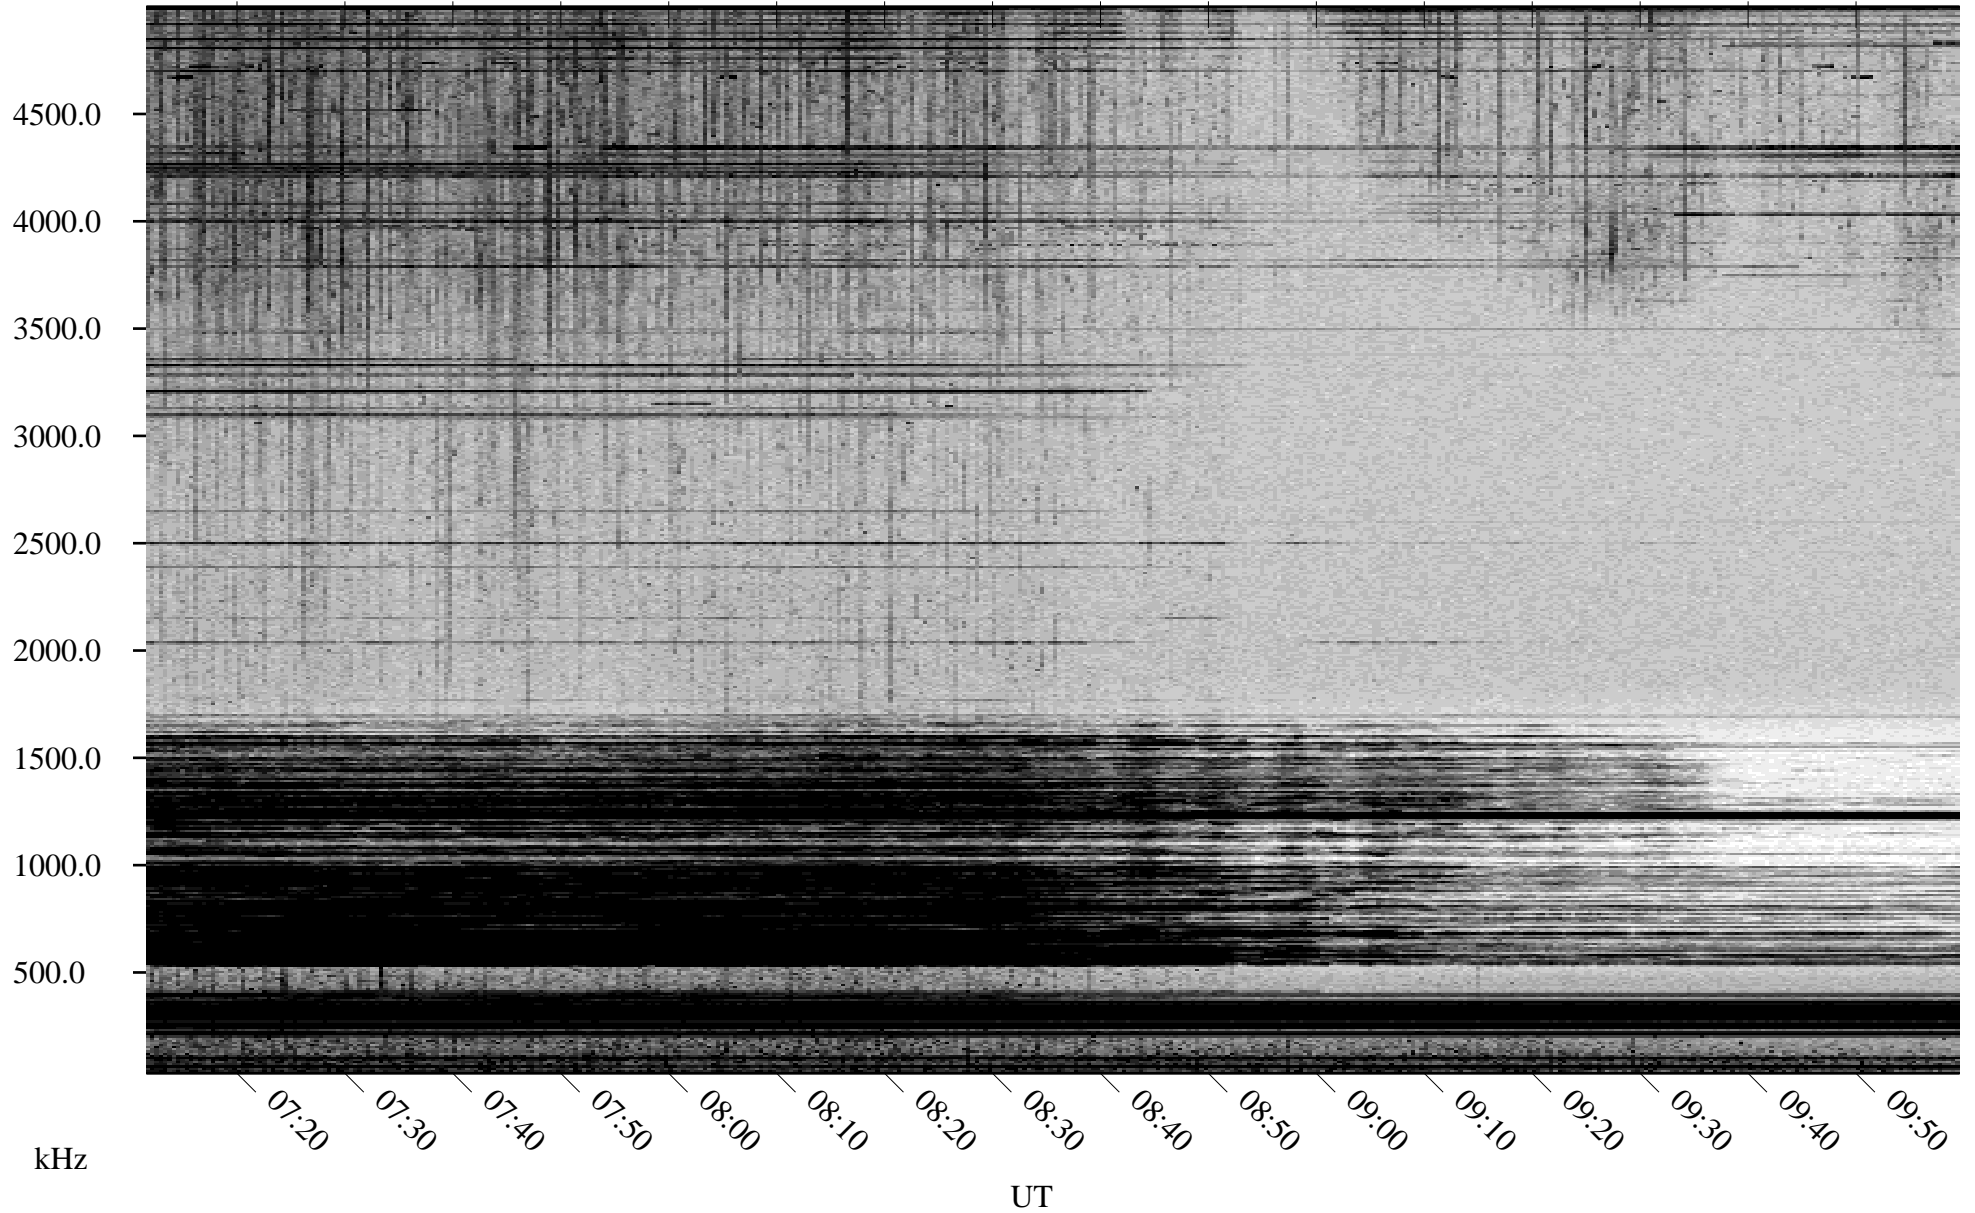

05/13/2000 Churchill, MTB

Linear Scale Black = 161 White = 15

ch00134l.r00m max_12

Page 1

05/13/2000 Churchill, MTB

Linear Scale Black = 161 White = 15

ch00134l.r00m max_12

Page 2

05/14/2000 Churchill, MTB

Linear Scale Black = 161 White = 15

ch00134l.r00m max_12

Page 3

05/14/2000 Churchill, MTB

Linear Scale Black = 161 White = 15

ch00134l.r00m max_12

Page 4

05/14/2000 Churchill, MTB

Linear Scale Black = 161 White = 15

ch00134l.r00m max_12

Page 5

05/14/2000 Churchill, MTB

Linear Scale Black = 161 White = 15

ch00134l.r00m max_12

Page 6

05/14/2000 Churchill, MTB

Linear Scale Black = 161 White = 15

ch00134l.r00m max_12

Page 7

05/14/2000 Churchill, MTB

Linear Scale Black = 161 White = 15

ch00134l.r00m max_12