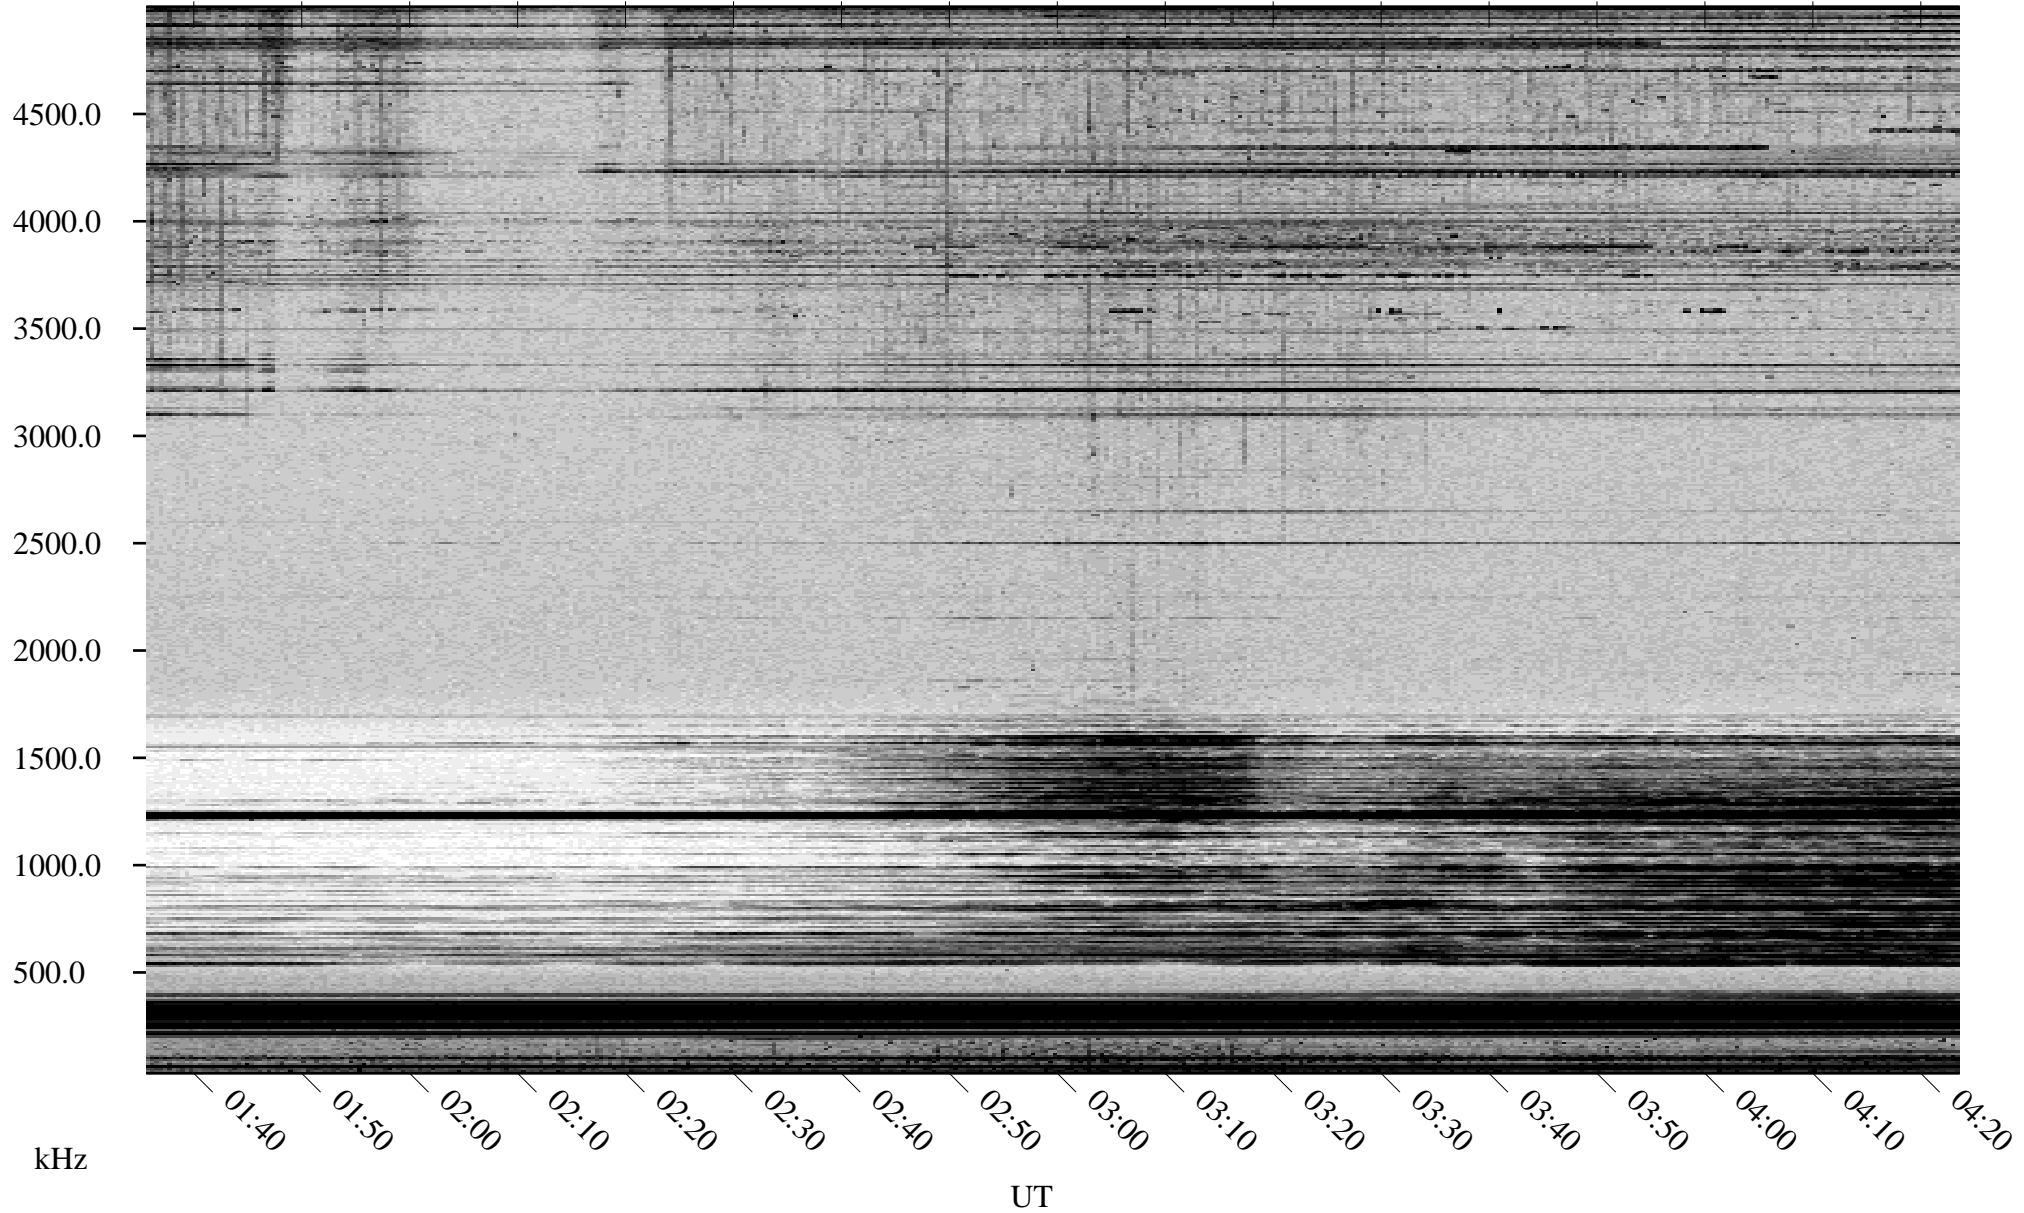

05/14/2000 Churchill, MTB

Linear Scale Black = 161 White = 15

ch001351.r00m max_12

Page 1

05/14/2000 Churchill, MTB

Linear Scale Black = 161 White = 15

ch001351.r00m max_12

Page 2

05/15/2000 Churchill, MTB

Linear Scale Black = 161 White = 15

ch00135l.r00m max_12

Page 3

05/15/2000 Churchill, MTB

Linear Scale Black = 161 White = 15

ch001351.r00m max_12

Page 4

05/15/2000 Churchill, MTB

Linear Scale Black = 161 White = 15

ch001351.r00m max_12

Page 5

05/15/2000 Churchill, MTB

Linear Scale Black = 161 White = 15

ch001351.r00m max_12

Page 6

05/15/2000 Churchill, MTB

Linear Scale Black = 161 White = 15

ch00135l.r00m max_12

Page 7

05/15/2000 Churchill, MTB

Linear Scale Black = 161 White = 15

ch001351.r00m max_12