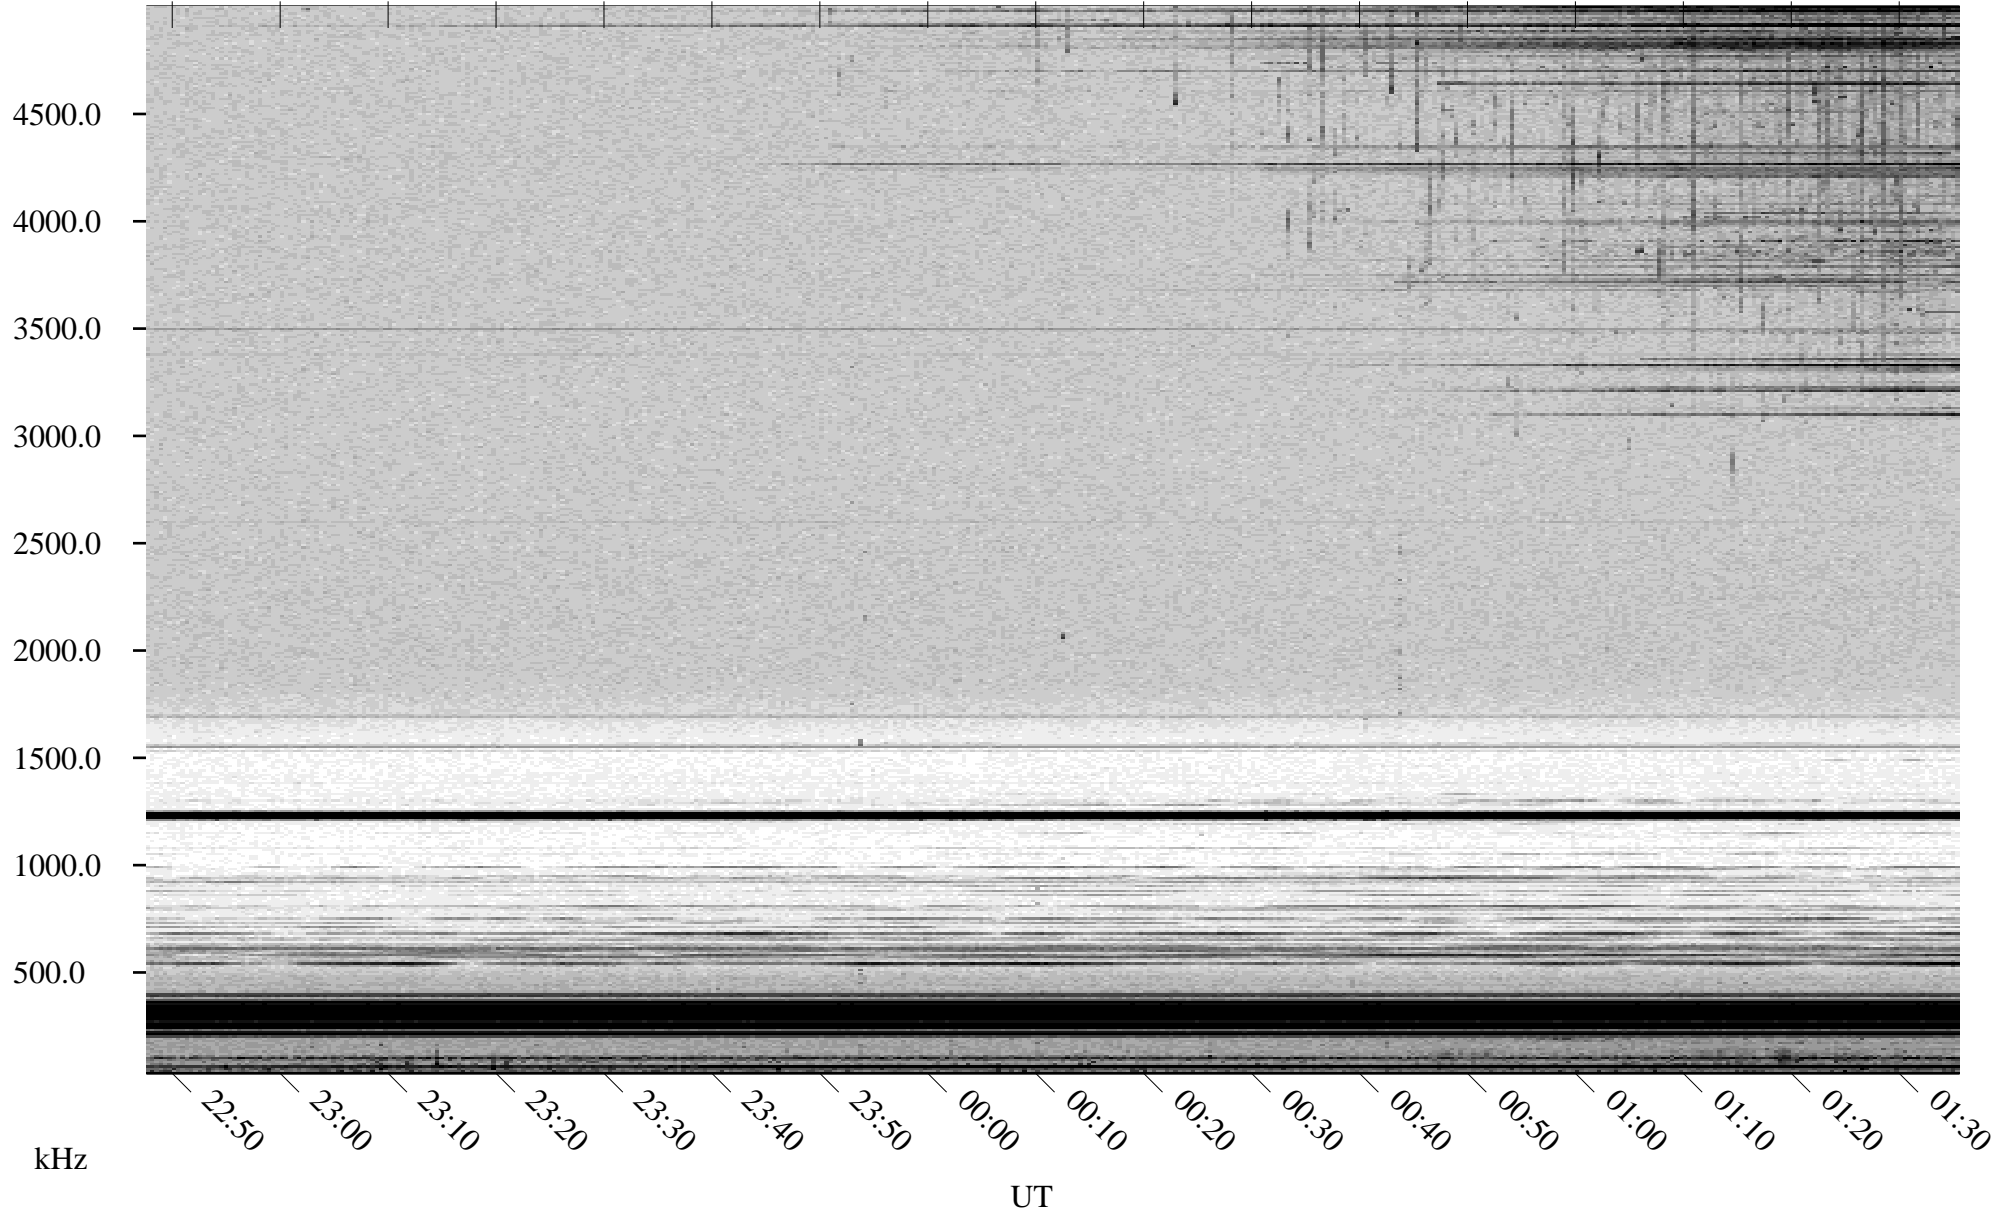

05/14/2000 Churchill, MTB

Linear Scale Black = 161 White = 15

ch001351.r00m max_12

Page 1

05/14/2000 Churchill, MTB

Linear Scale Black = 161 White = 15

ch001351.r00m max_12

Page 2

05/15/2000 Churchill, MTB

Linear Scale Black = 161 White = 15

ch00135l.r00m max_12

Page 3

05/15/2000 Churchill, MTB

Linear Scale Black = 161 White = 15

ch001351.r00m max_12

Page 4

05/15/2000 Churchill, MTB

Linear Scale Black = 161 White = 15

ch001351.r00m max_12

Page 5

05/15/2000 Churchill, MTB

Linear Scale Black = 161 White = 15

ch001351.r00m max_12

Page 6

05/15/2000 Churchill, MTB

Linear Scale Black = 161 White = 15

ch00135l.r00m max_12

Page 7

05/15/2000 Churchill, MTB

Linear Scale Black = 161 White = 15

ch001351.r00m max_12