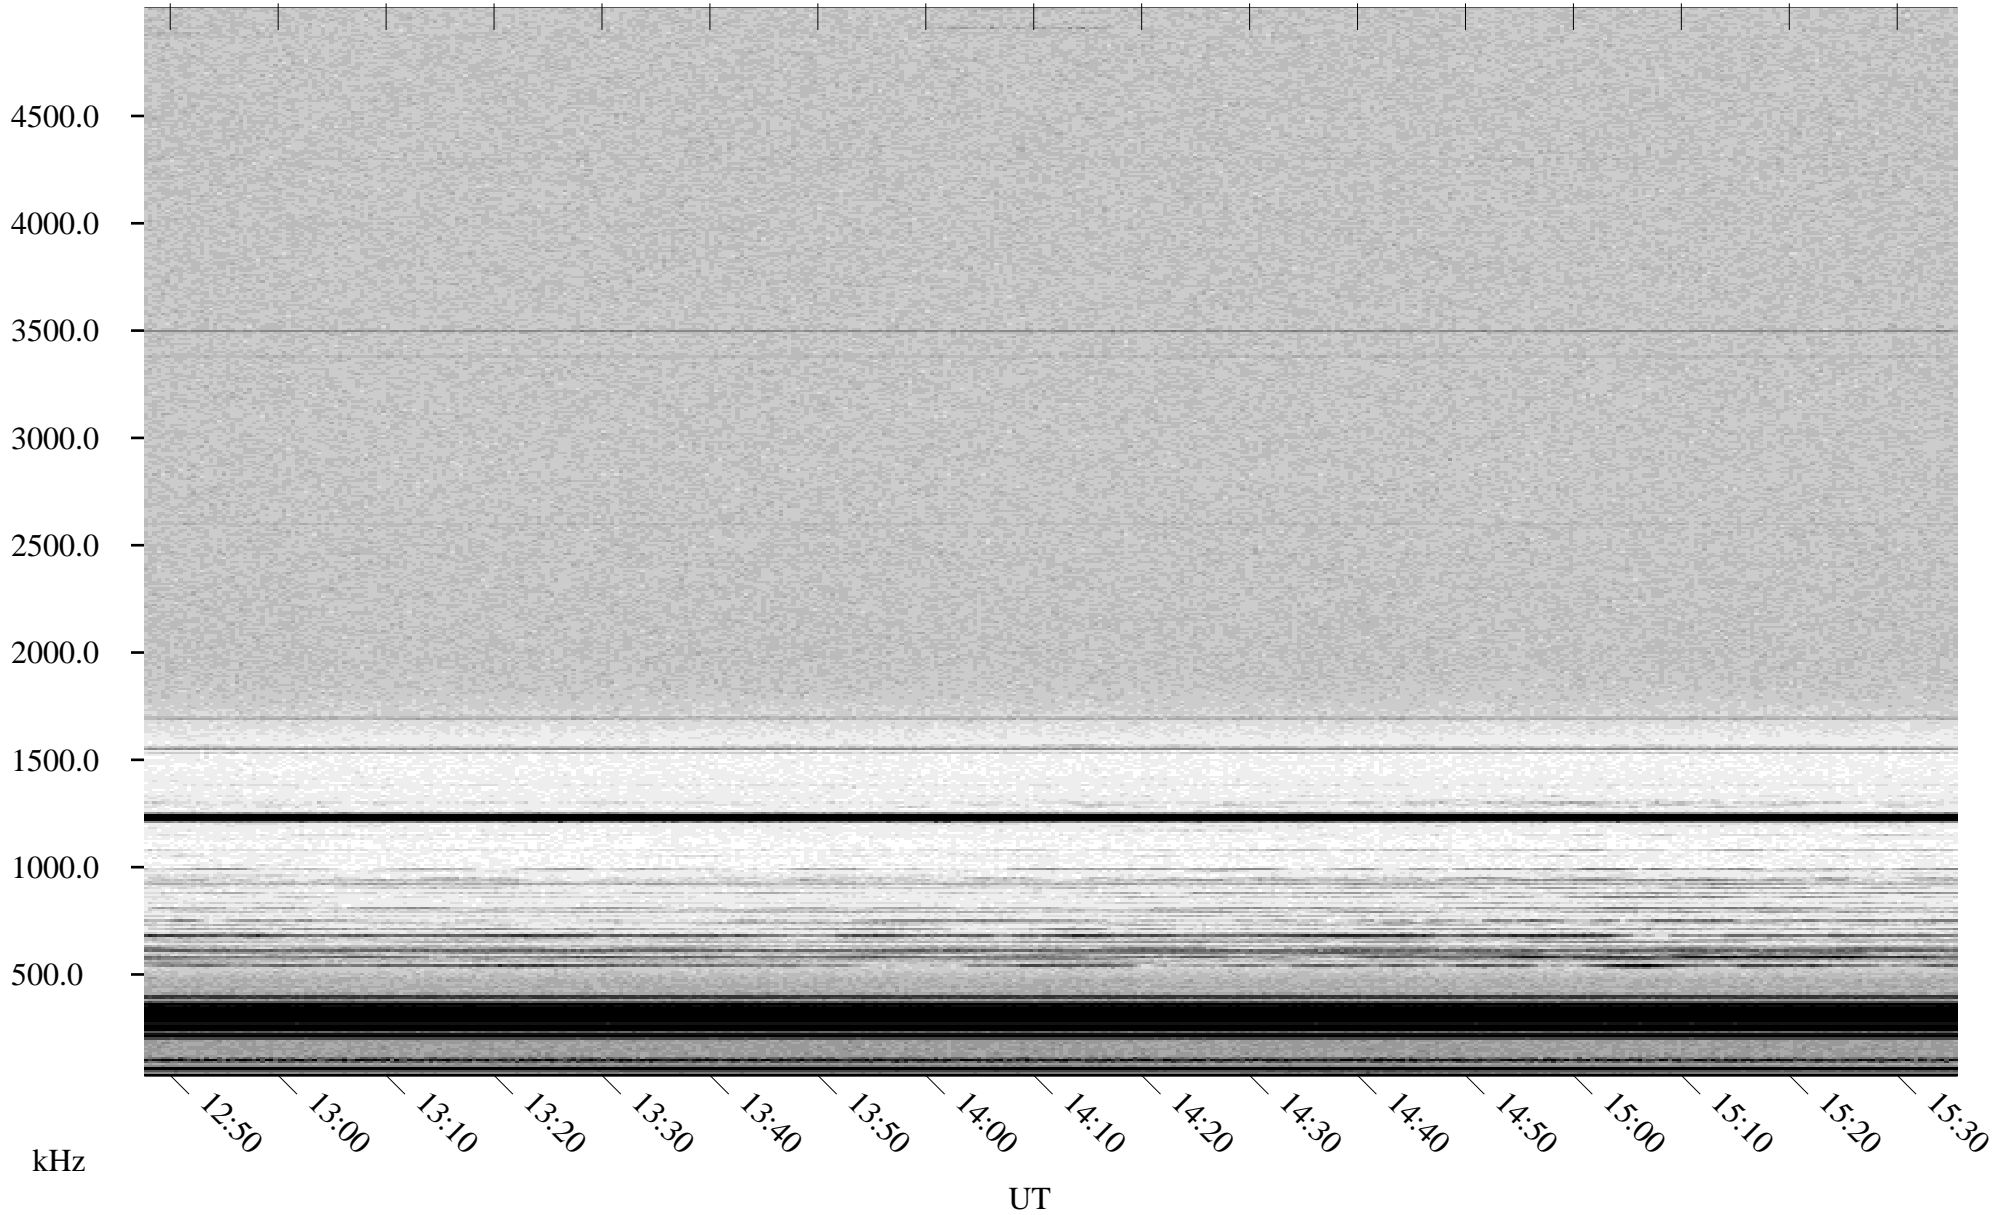

05/14/2000 Churchill, MTB

Linear Scale Black = 161 White = 15

ch001351.r00m max_12

Page 1

05/14/2000 Churchill, MTB

Linear Scale Black = 161 White = 15

ch001351.r00m max_12

Page 2

05/15/2000 Churchill, MTB

Linear Scale Black = 161 White = 15

ch00135l.r00m max_12

Page 3

05/15/2000 Churchill, MTB

Linear Scale Black = 161 White = 15

ch001351.r00m max_12

Page 4

05/15/2000 Churchill, MTB

Linear Scale Black = 161 White = 15

ch001351.r00m max_12

Page 5

05/15/2000 Churchill, MTB

Linear Scale Black = 161 White = 15

ch001351.r00m max_12

Page 6

05/15/2000 Churchill, MTB

Linear Scale Black = 161 White = 15

ch00135l.r00m max_12

Page 7

05/15/2000 Churchill, MTB

Linear Scale Black = 161 White = 15

ch001351.r00m max_12