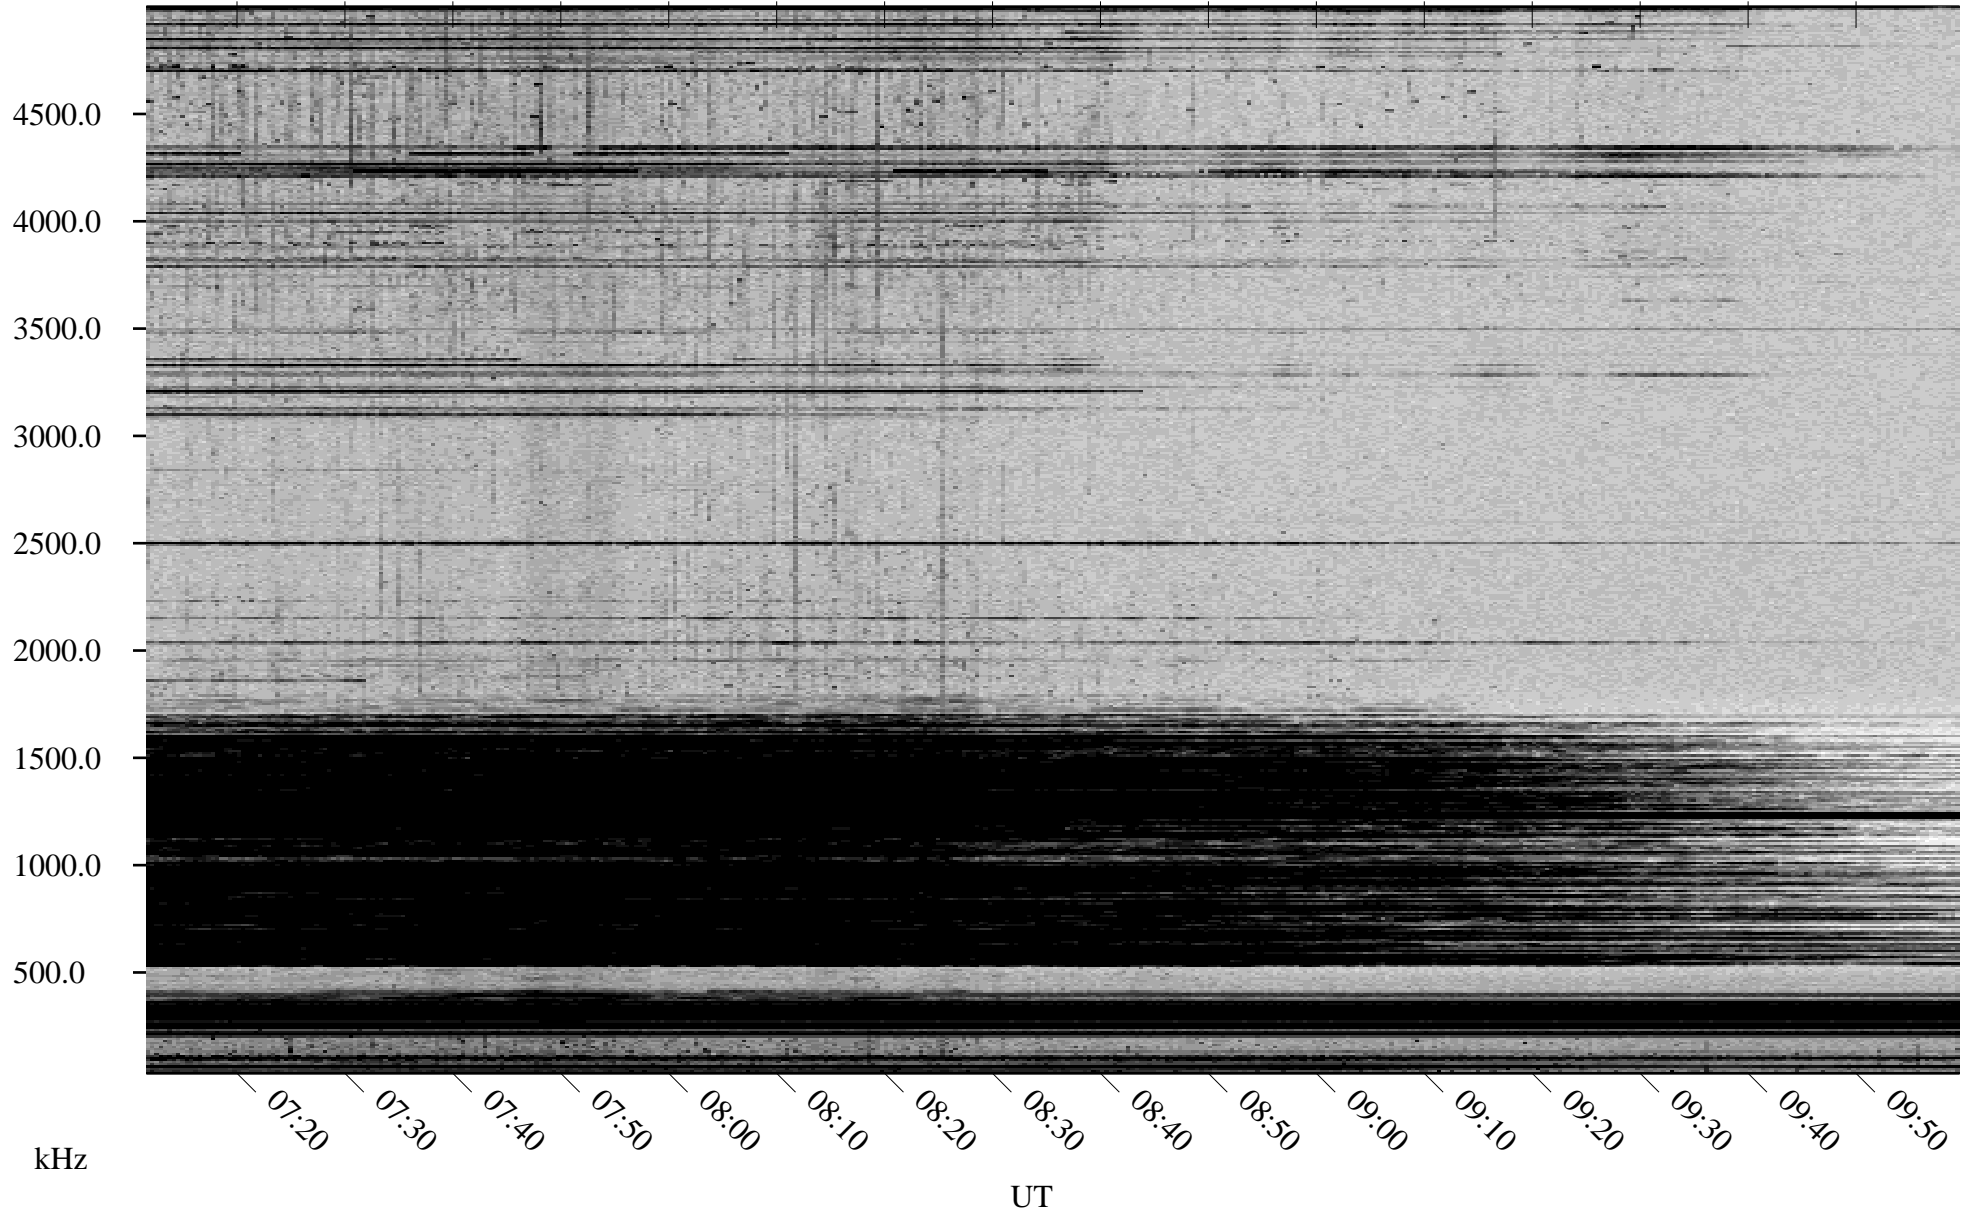

05/14/2000 Churchill, MTB

Linear Scale Black = 161 White = 15

ch001351.r00m max_12

Page 1

05/14/2000 Churchill, MTB

Linear Scale Black = 161 White = 15

ch001351.r00m max_12

Page 2

05/15/2000 Churchill, MTB

Linear Scale Black = 161 White = 15

ch00135l.r00m max_12

Page 3

05/15/2000 Churchill, MTB

Linear Scale Black = 161 White = 15

ch001351.r00m max_12

Page 4

05/15/2000 Churchill, MTB

Linear Scale Black = 161 White = 15

ch001351.r00m max_12

Page 5

05/15/2000 Churchill, MTB

Linear Scale Black = 161 White = 15

ch001351.r00m max_12

Page 6

05/15/2000 Churchill, MTB

Linear Scale Black = 161 White = 15

ch00135l.r00m max_12

Page 7

05/15/2000 Churchill, MTB

Linear Scale Black = 161 White = 15

ch001351.r00m max_12