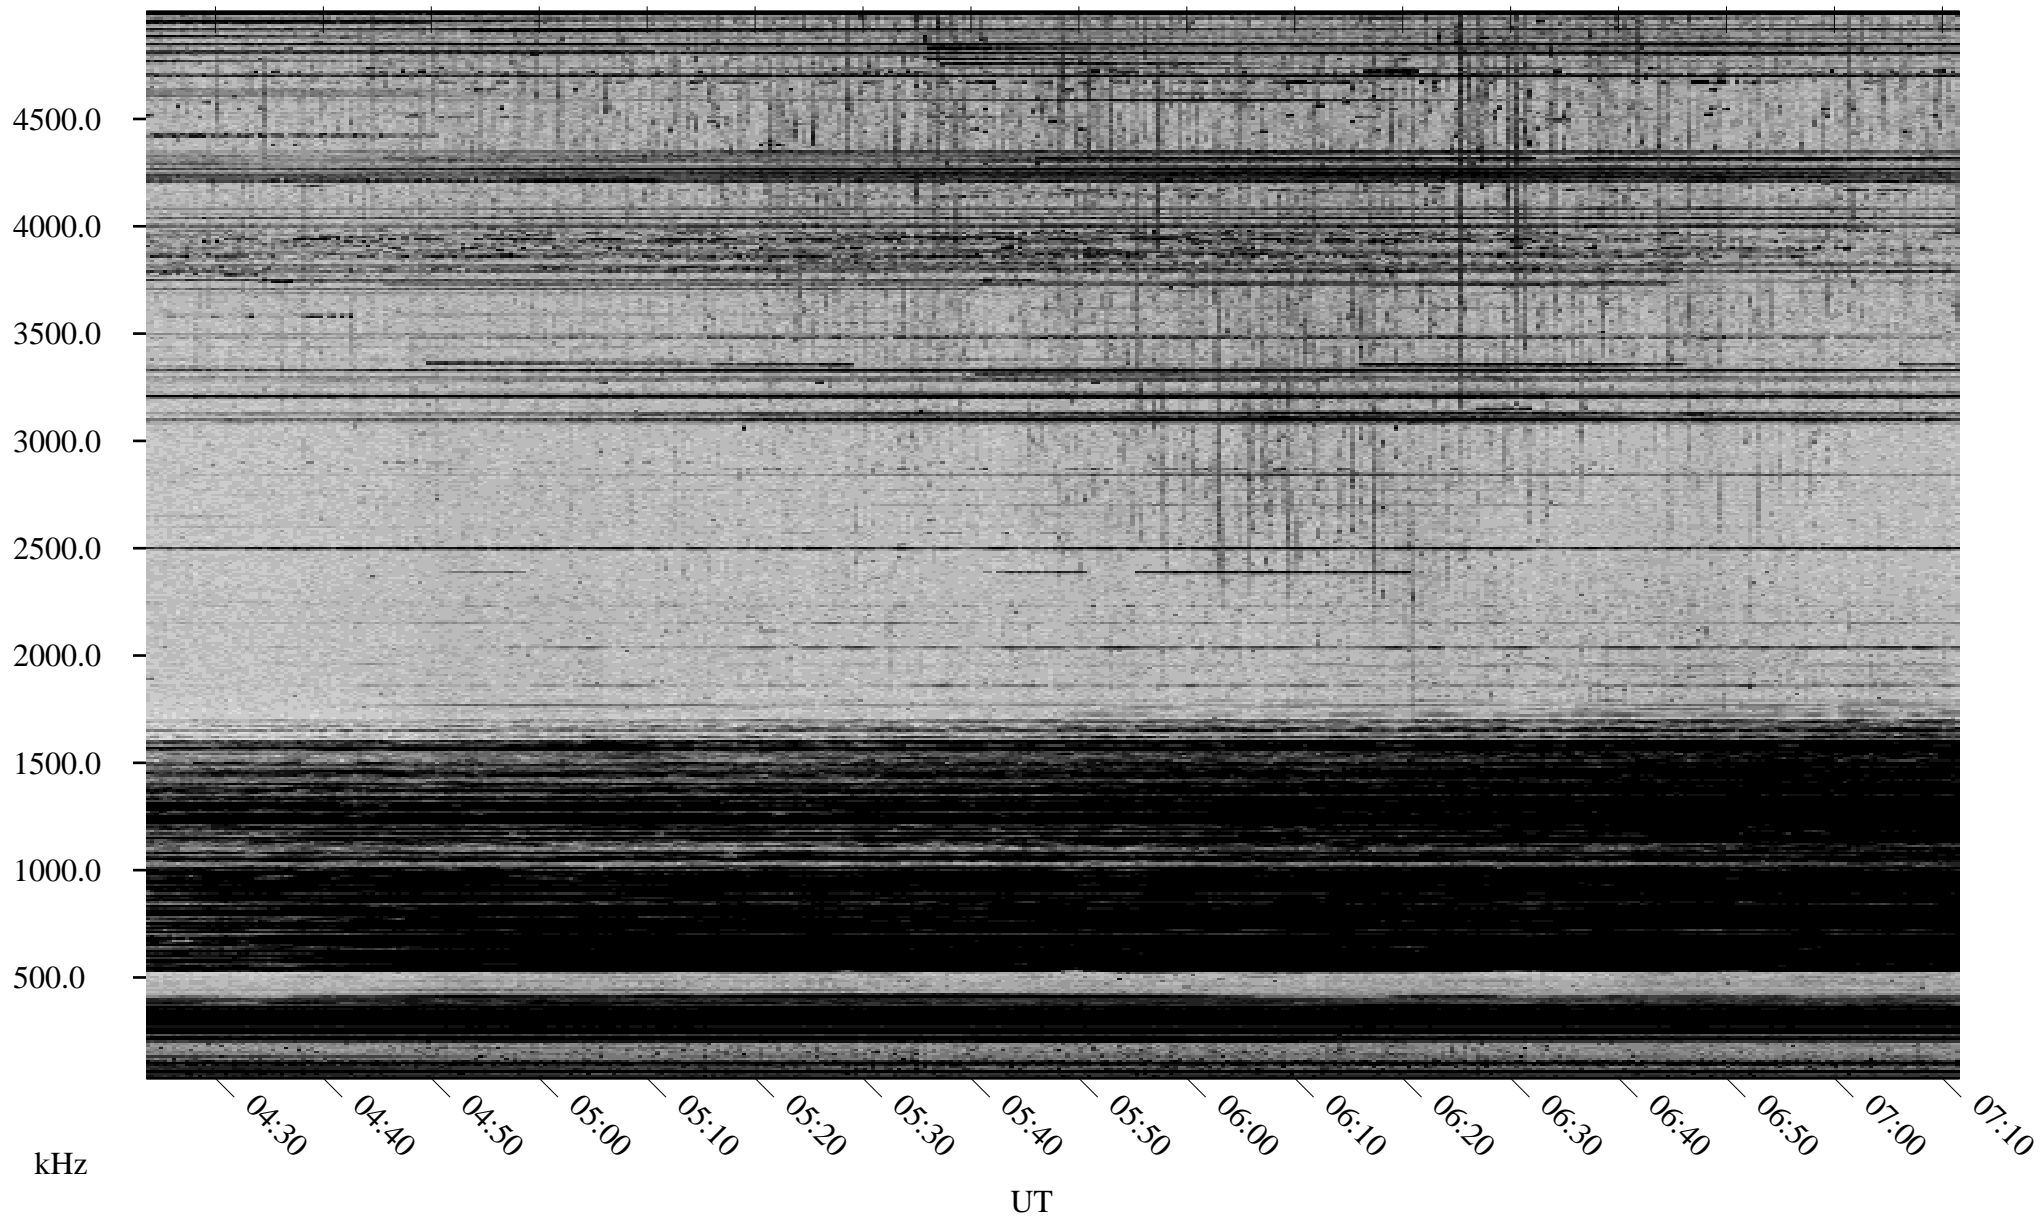

05/14/2000 Churchill, MTB

Linear Scale Black = 161 White = 15

ch001351.r00m max_12

Page 1

05/14/2000 Churchill, MTB

Linear Scale Black = 161 White = 15

ch001351.r00m max_12

Page 2

05/15/2000 Churchill, MTB

Linear Scale Black = 161 White = 15

ch00135l.r00m max_12

Page 3

05/15/2000 Churchill, MTB

Linear Scale Black = 161 White = 15

ch001351.r00m max_12

Page 4

05/15/2000 Churchill, MTB

Linear Scale Black = 161 White = 15

ch001351.r00m max_12

Page 5

05/15/2000 Churchill, MTB

Linear Scale Black = 161 White = 15

ch001351.r00m max_12

Page 6

05/15/2000 Churchill, MTB

Linear Scale Black = 161 White = 15

ch00135l.r00m max_12

Page 7

05/15/2000 Churchill, MTB

Linear Scale Black = 161 White = 15

ch001351.r00m max_12