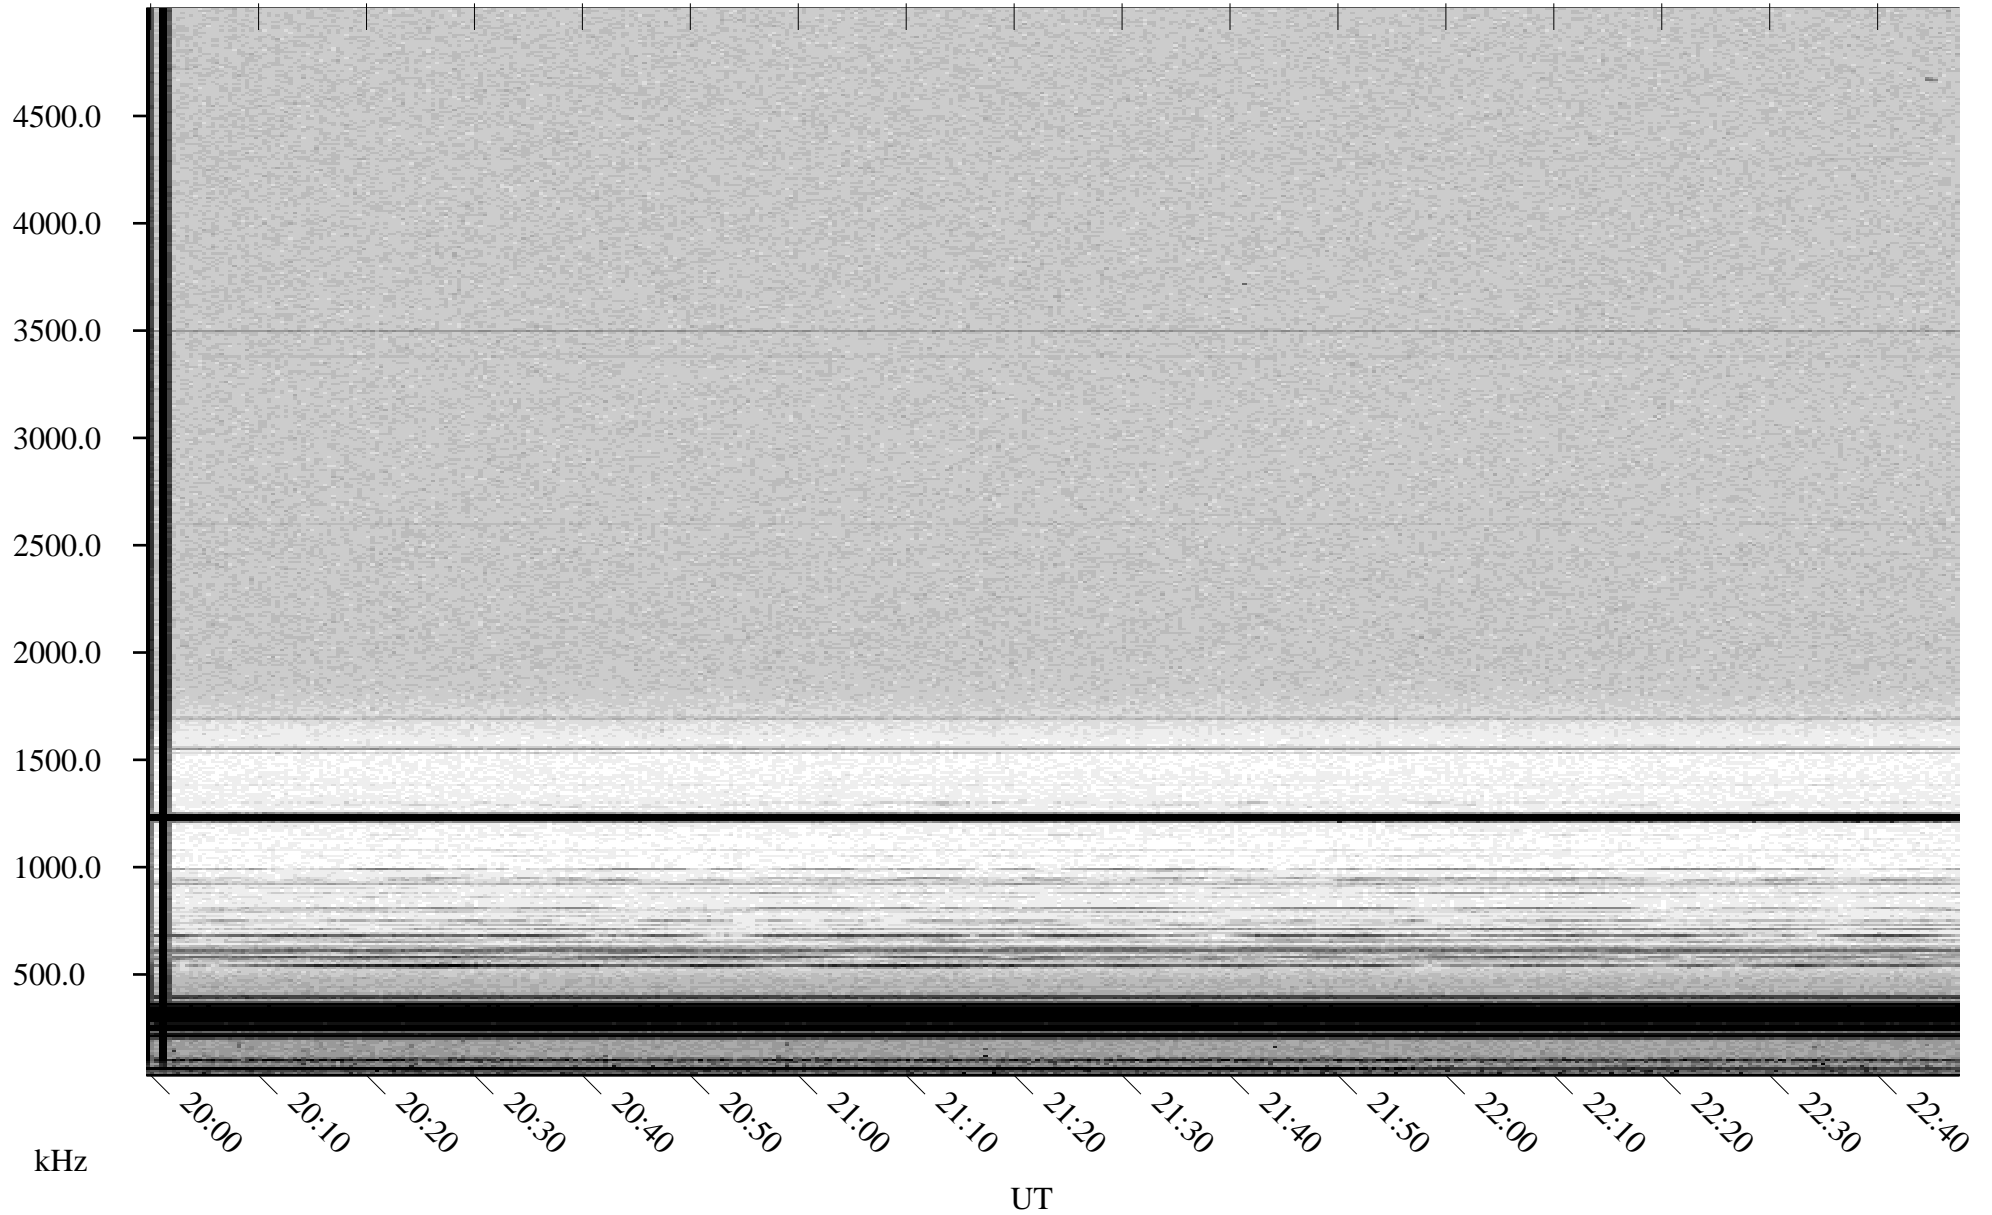

05/14/2000 Churchill, MTB

Linear Scale Black = 161 White = 15

ch001351.r00m max_12

Page 1

05/14/2000 Churchill, MTB

Linear Scale Black = 161 White = 15

ch001351.r00m max_12

Page 2

05/15/2000 Churchill, MTB

Linear Scale Black = 161 White = 15

ch00135l.r00m max_12

Page 3

05/15/2000 Churchill, MTB

Linear Scale Black = 161 White = 15

ch001351.r00m max_12

Page 4

05/15/2000 Churchill, MTB

Linear Scale Black = 161 White = 15

ch001351.r00m max_12

Page 5

05/15/2000 Churchill, MTB

Linear Scale Black = 161 White = 15

ch001351.r00m max_12

Page 6

05/15/2000 Churchill, MTB

Linear Scale Black = 161 White = 15

ch00135l.r00m max_12

Page 7

05/15/2000 Churchill, MTB

Linear Scale Black = 161 White = 15

ch001351.r00m max_12