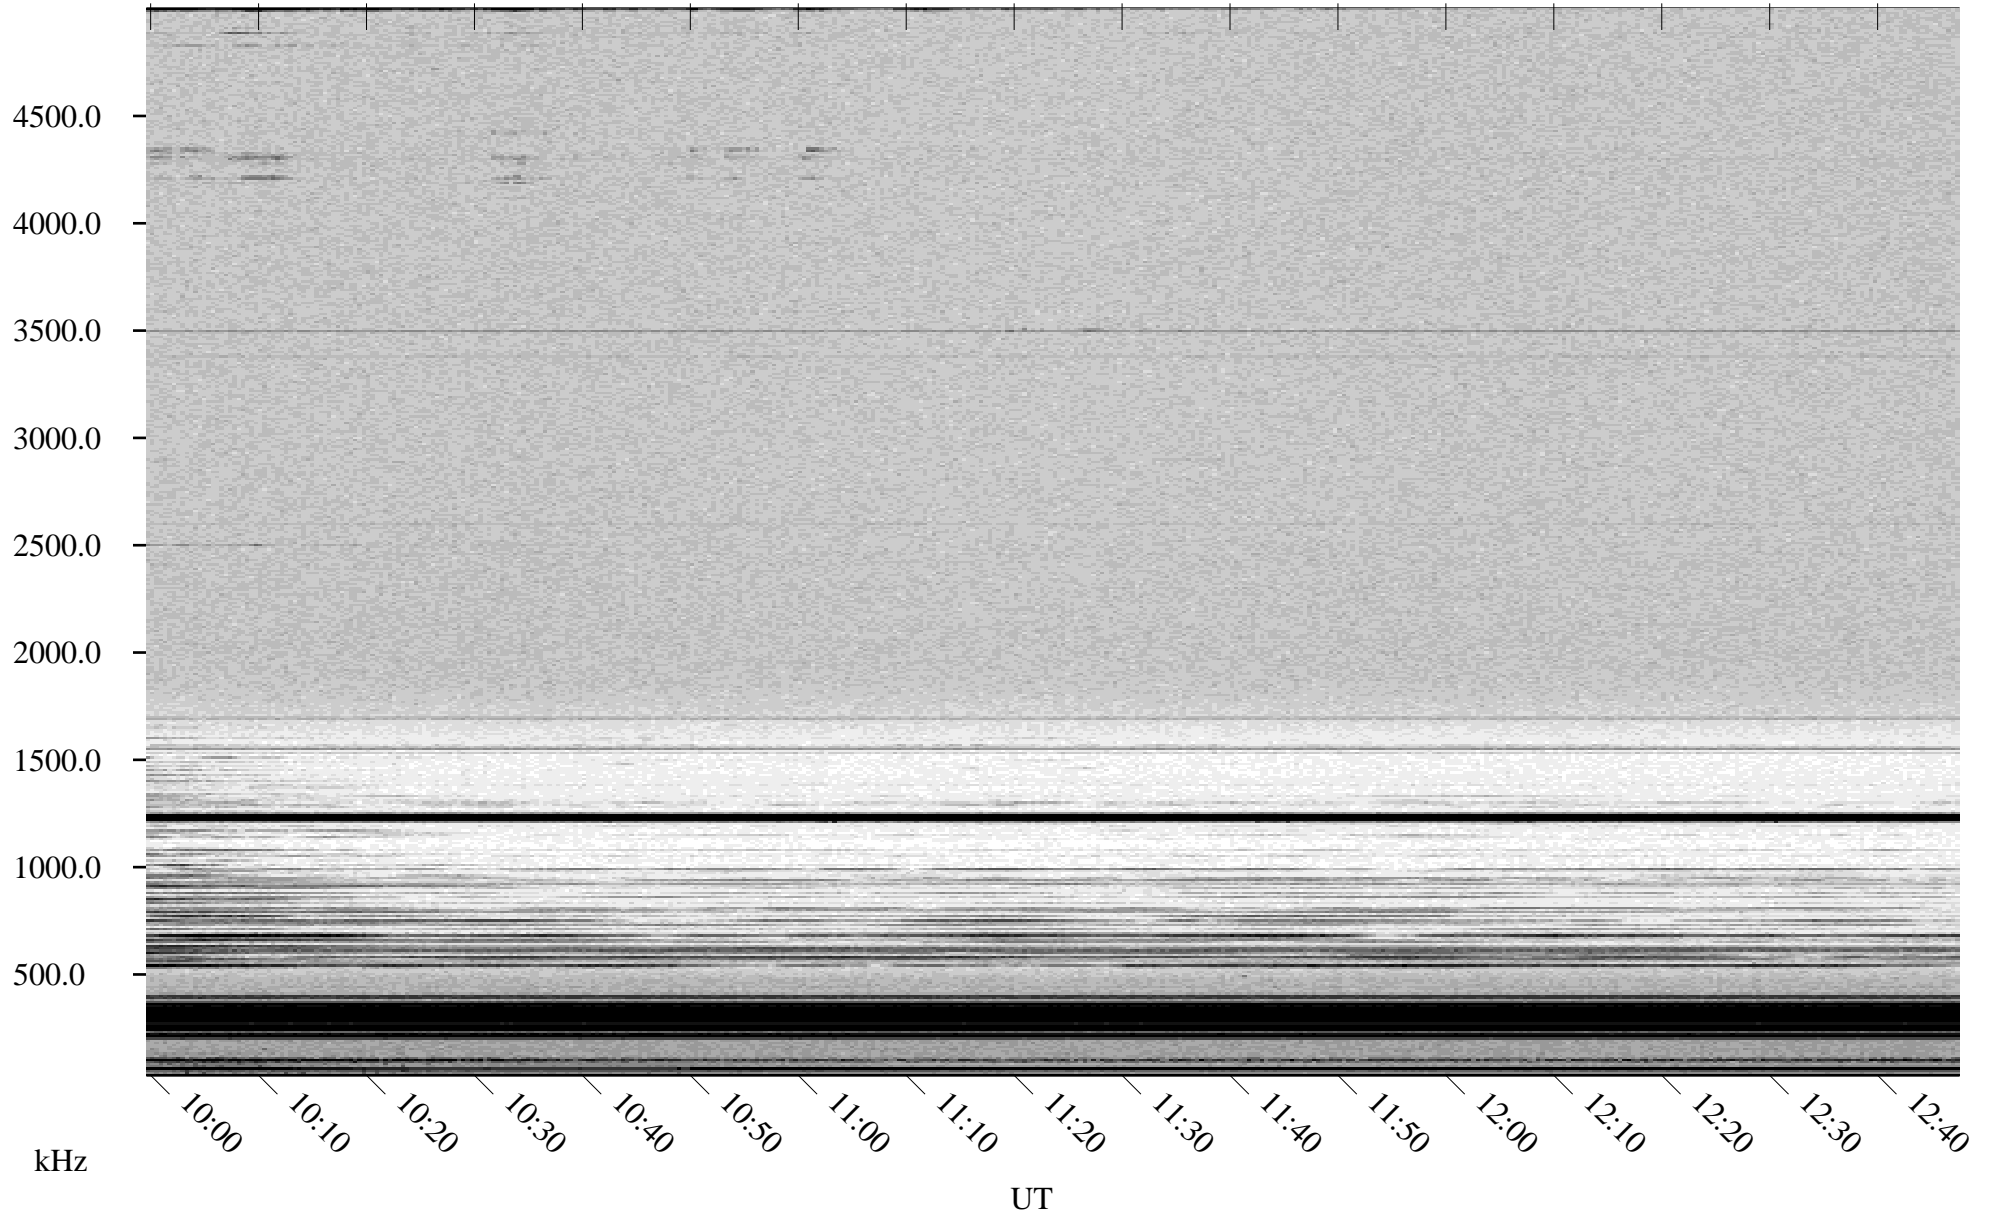

05/14/2000 Churchill, MTB

Linear Scale Black = 161 White = 15

ch001351.r00m max_12

Page 1

05/14/2000 Churchill, MTB

Linear Scale Black = 161 White = 15

ch001351.r00m max_12

Page 2

05/15/2000 Churchill, MTB

Linear Scale Black = 161 White = 15

ch00135l.r00m max_12

Page 3

05/15/2000 Churchill, MTB

Linear Scale Black = 161 White = 15

ch001351.r00m max_12

Page 4

05/15/2000 Churchill, MTB

Linear Scale Black = 161 White = 15

ch001351.r00m max_12

Page 5

05/15/2000 Churchill, MTB

Linear Scale Black = 161 White = 15

ch001351.r00m max_12

Page 6

05/15/2000 Churchill, MTB

Linear Scale Black = 161 White = 15

ch00135l.r00m max_12

Page 7

05/15/2000 Churchill, MTB

Linear Scale Black = 161 White = 15

ch001351.r00m max_12