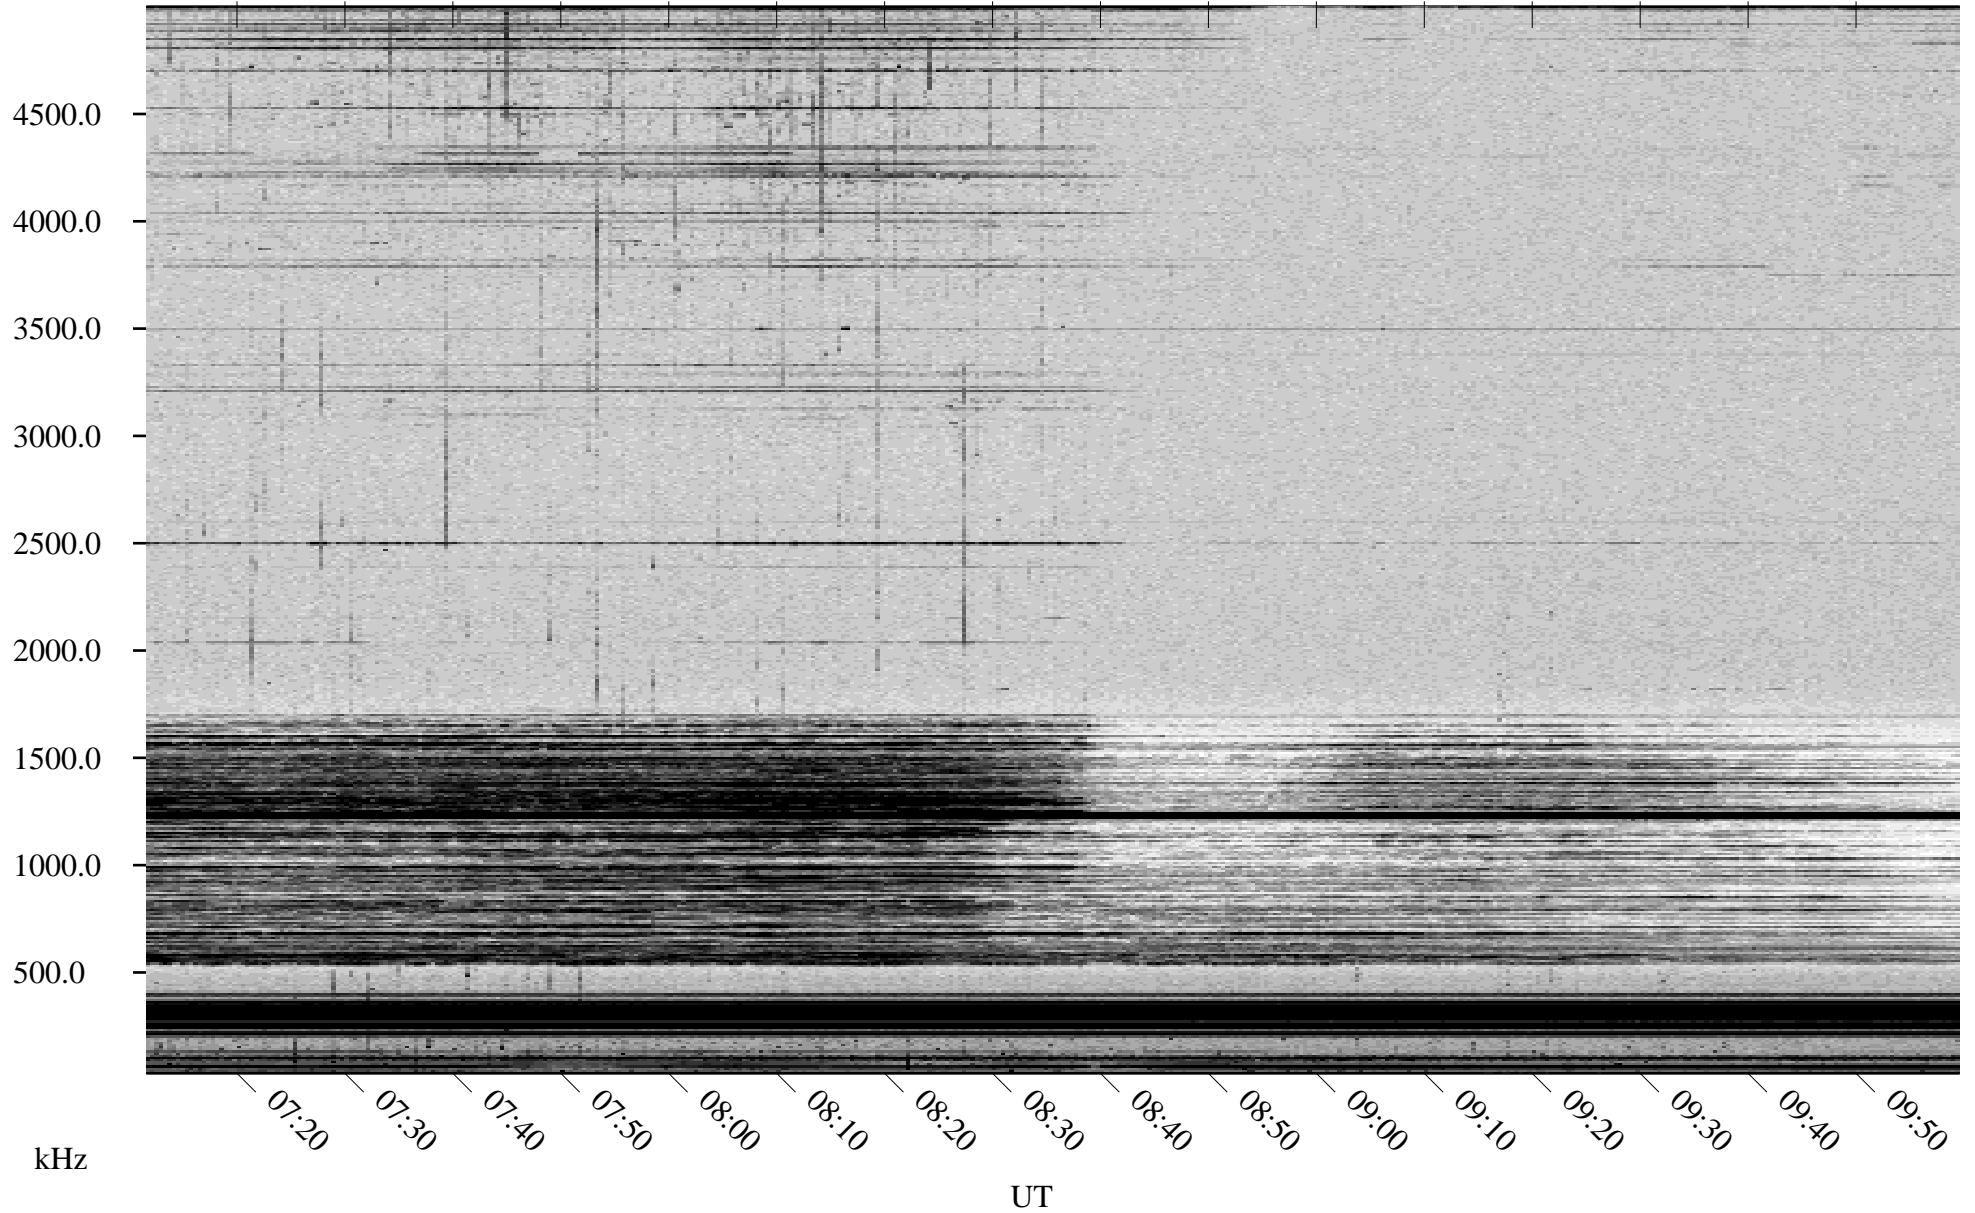

05/16/2000 Churchill, MTB

Linear Scale Black = 161 White = 15

ch00137l.r00m max_12

Page 1

05/16/2000 Churchill, MTB

Linear Scale Black = 161 White = 15

ch00137l.r00m max_12

Page 2

05/17/2000 Churchill, MTB

Linear Scale Black = 161 White = 15

ch00137l.r00m max_12

Page 3

05/17/2000 Churchill, MTB

Linear Scale Black = 161 White = 15

ch00137l.r00m max_12

Page 4

05/17/2000 Churchill, MTB

Linear Scale Black = 161 White = 15

ch00137l.r00m max_12

Page 5

05/17/2000 Churchill, MTB

Linear Scale Black = 161 White = 15

ch00137l.r00m max_12

Page 6

05/17/2000 Churchill, MTB

Linear Scale Black = 161 White = 15

ch00137l.r00m max_12

Page 7

05/17/2000 Churchill, MTB

Linear Scale Black = 161 White = 15

ch00137l.r00m max_12