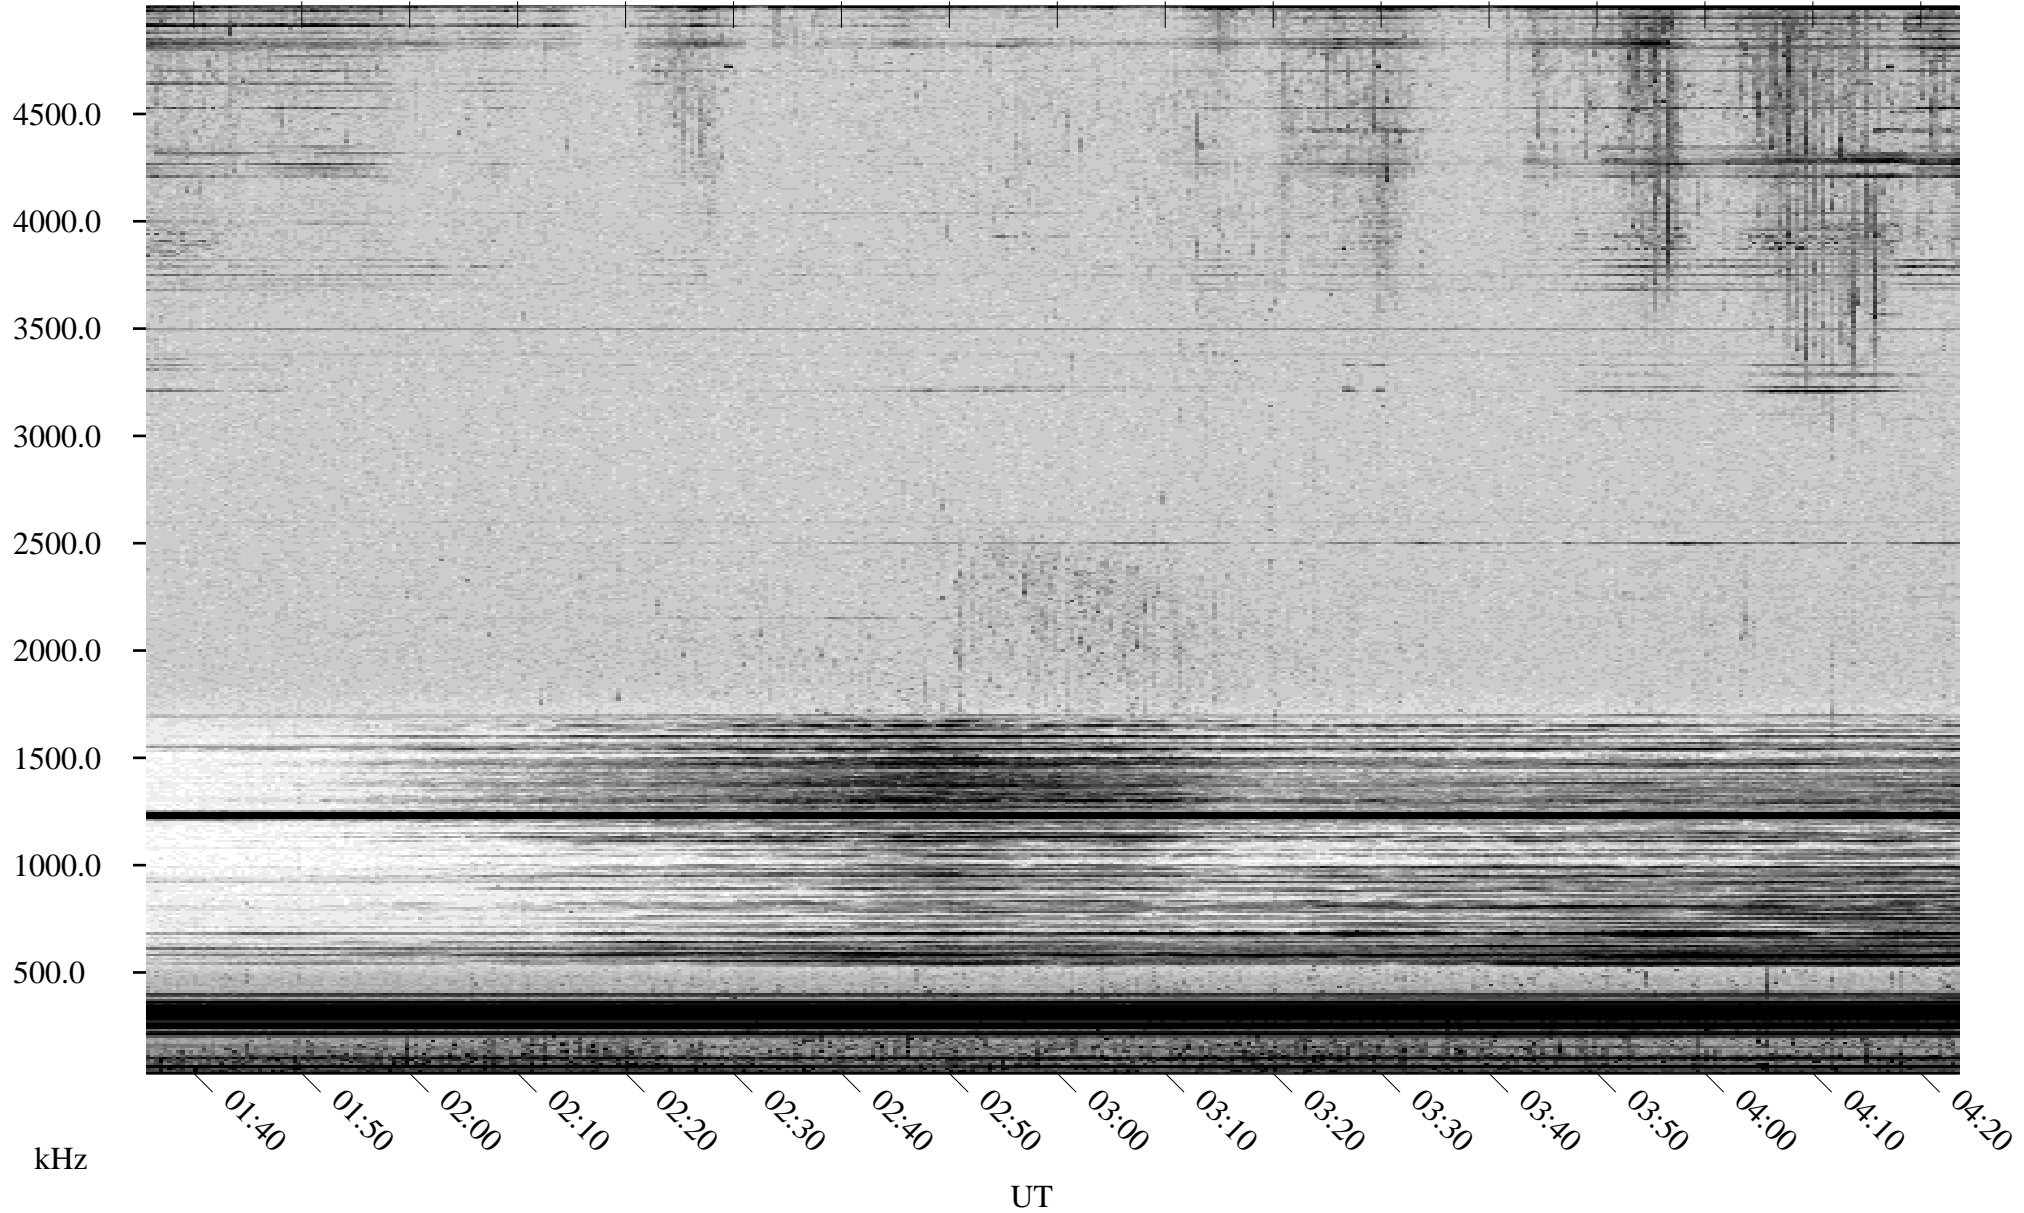

05/16/2000 Churchill, MTB

Linear Scale Black = 161 White = 15

ch00137l.r00m max_12

Page 1

05/16/2000 Churchill, MTB

Linear Scale Black = 161 White = 15

ch00137l.r00m max_12

Page 2

05/17/2000 Churchill, MTB

Linear Scale Black = 161 White = 15

ch00137l.r00m max_12

Page 3

05/17/2000 Churchill, MTB

Linear Scale Black = 161 White = 15

ch00137l.r00m max_12

Page 4

05/17/2000 Churchill, MTB

Linear Scale Black = 161 White = 15

ch00137l.r00m max_12

Page 5

05/17/2000 Churchill, MTB

Linear Scale Black = 161 White = 15

ch00137l.r00m max_12

Page 6

05/17/2000 Churchill, MTB

Linear Scale Black = 161 White = 15

ch00137l.r00m max_12

Page 7

05/17/2000 Churchill, MTB

Linear Scale Black = 161 White = 15

ch00137l.r00m max_12