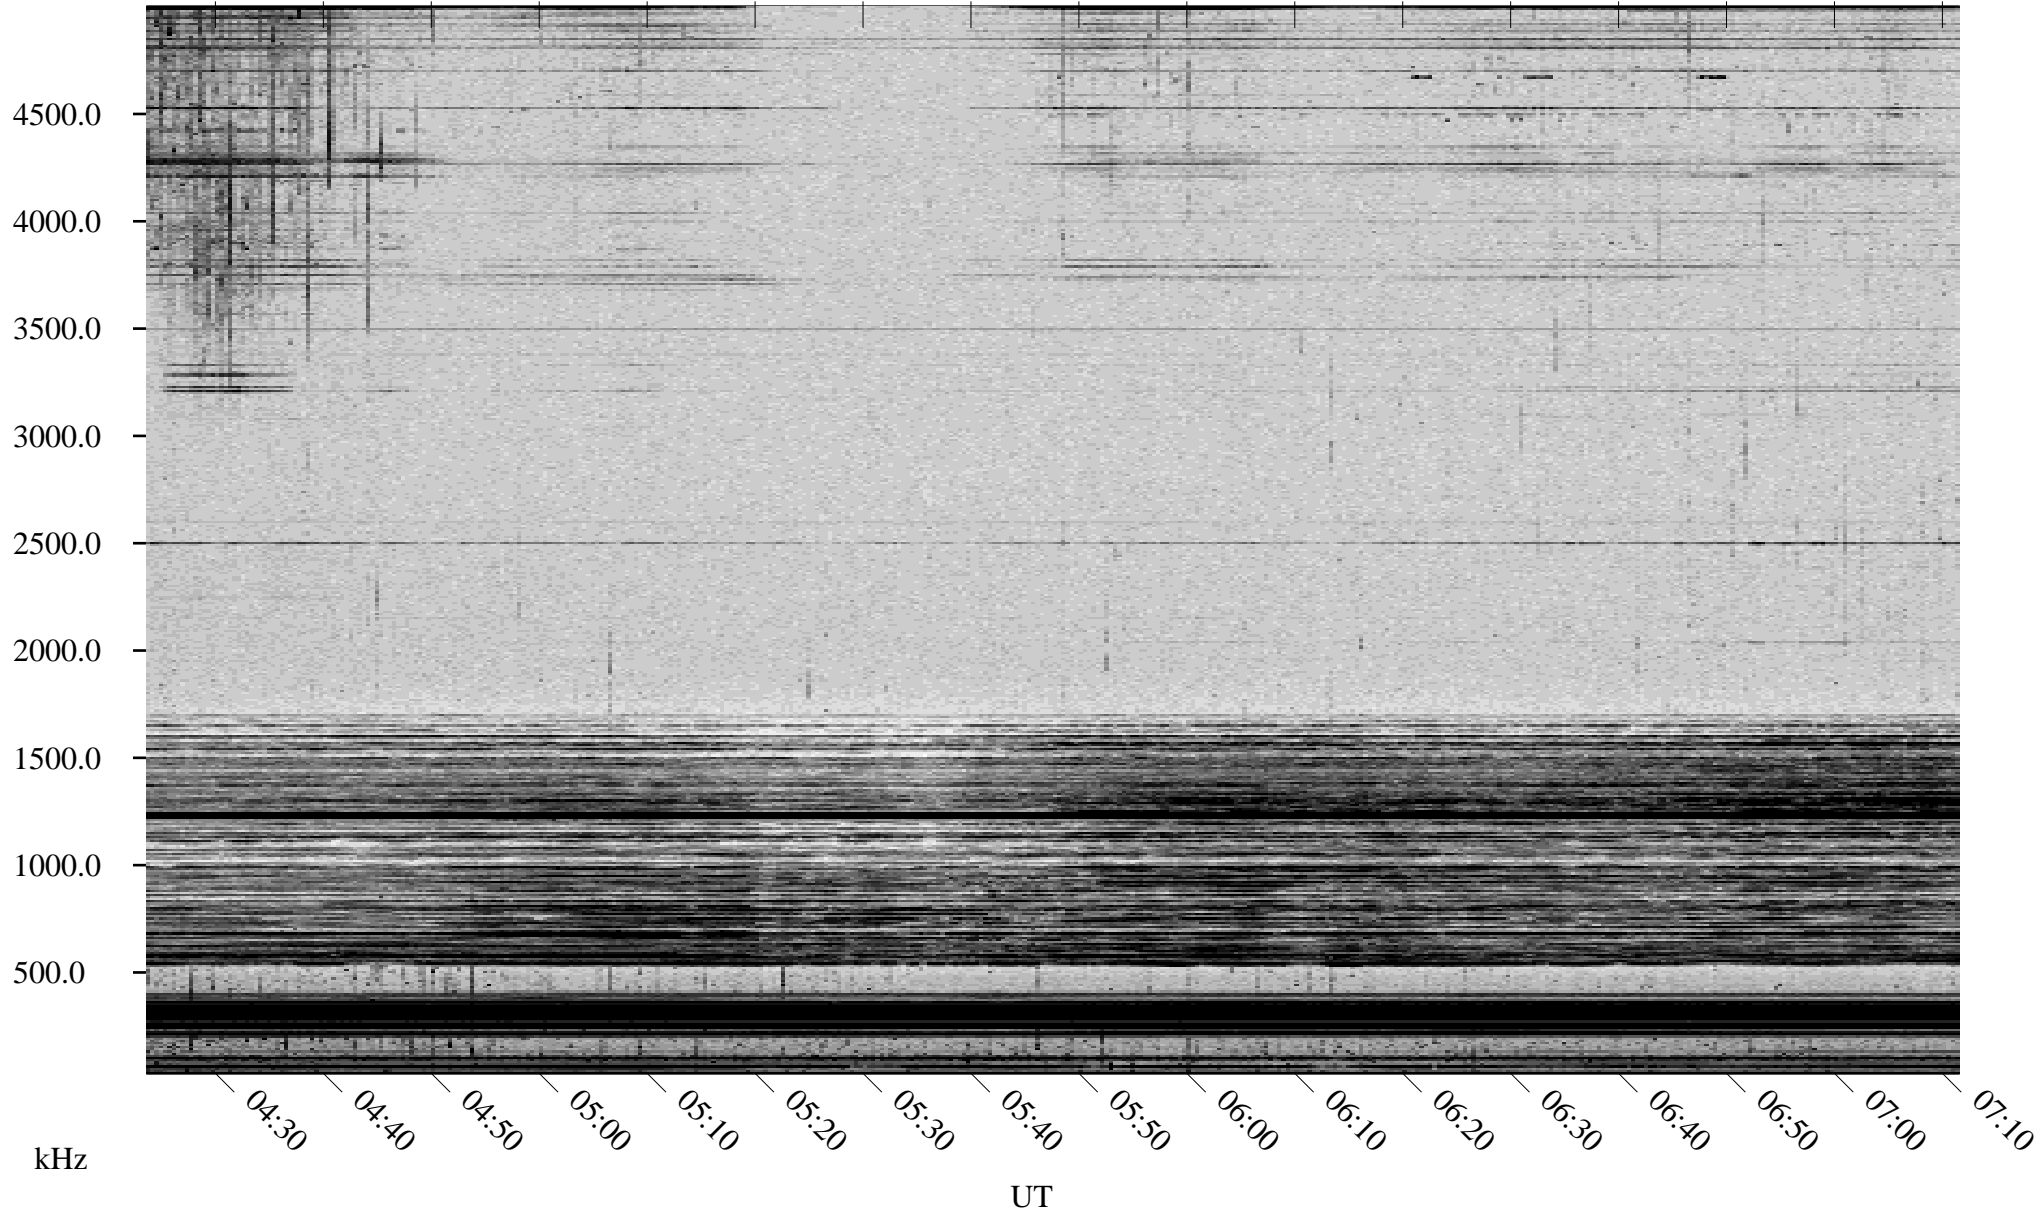

05/16/2000 Churchill, MTB

Linear Scale Black = 161 White = 15

ch00137l.r00m max_12

Page 1

05/16/2000 Churchill, MTB

Linear Scale Black = 161 White = 15

ch00137l.r00m max_12

Page 2

05/17/2000 Churchill, MTB

Linear Scale Black = 161 White = 15

ch00137l.r00m max_12

Page 3

05/17/2000 Churchill, MTB

Linear Scale Black = 161 White = 15

ch00137l.r00m max_12

Page 4

05/17/2000 Churchill, MTB

Linear Scale Black = 161 White = 15

ch00137l.r00m max_12

Page 5

05/17/2000 Churchill, MTB

Linear Scale Black = 161 White = 15

ch00137l.r00m max_12

Page 6

05/17/2000 Churchill, MTB

Linear Scale Black = 161 White = 15

ch00137l.r00m max_12

Page 7

05/17/2000 Churchill, MTB

Linear Scale Black = 161 White = 15

ch00137l.r00m max_12