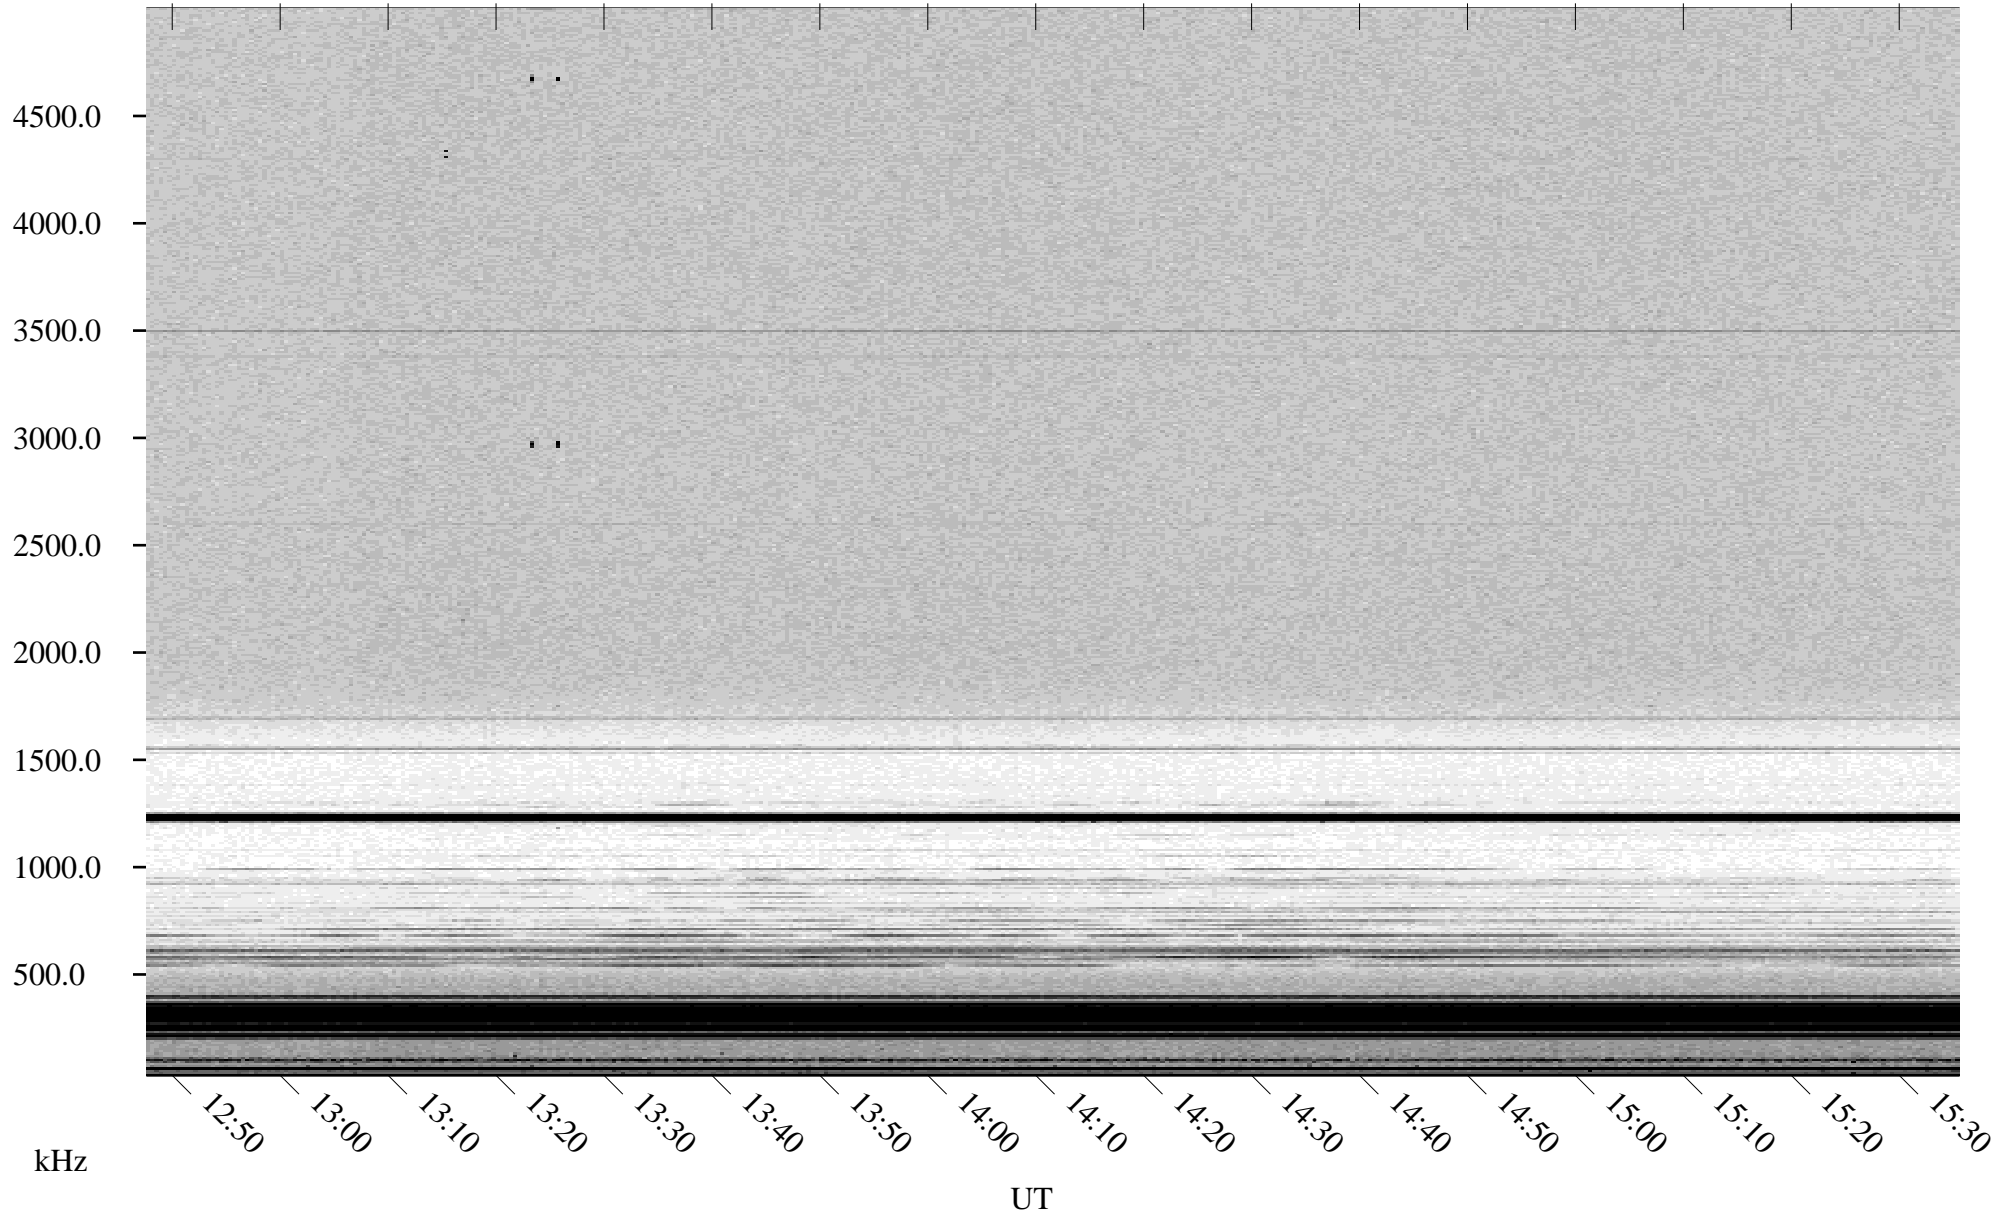

05/16/2000 Churchill, MTB

Linear Scale Black = 161 White = 15

ch00137l.r00m max_12

Page 1

05/16/2000 Churchill, MTB

Linear Scale Black = 161 White = 15

ch00137l.r00m max_12

Page 2

05/17/2000 Churchill, MTB

Linear Scale Black = 161 White = 15

ch00137l.r00m max_12

Page 3

05/17/2000 Churchill, MTB

Linear Scale Black = 161 White = 15

ch00137l.r00m max_12

Page 4

05/17/2000 Churchill, MTB

Linear Scale Black = 161 White = 15

ch00137l.r00m max_12

Page 5

05/17/2000 Churchill, MTB

Linear Scale Black = 161 White = 15

ch00137l.r00m max_12

Page 6

05/17/2000 Churchill, MTB

Linear Scale Black = 161 White = 15

ch00137l.r00m max_12

Page 7

05/17/2000 Churchill, MTB

Linear Scale Black = 161 White = 15

ch00137l.r00m max_12