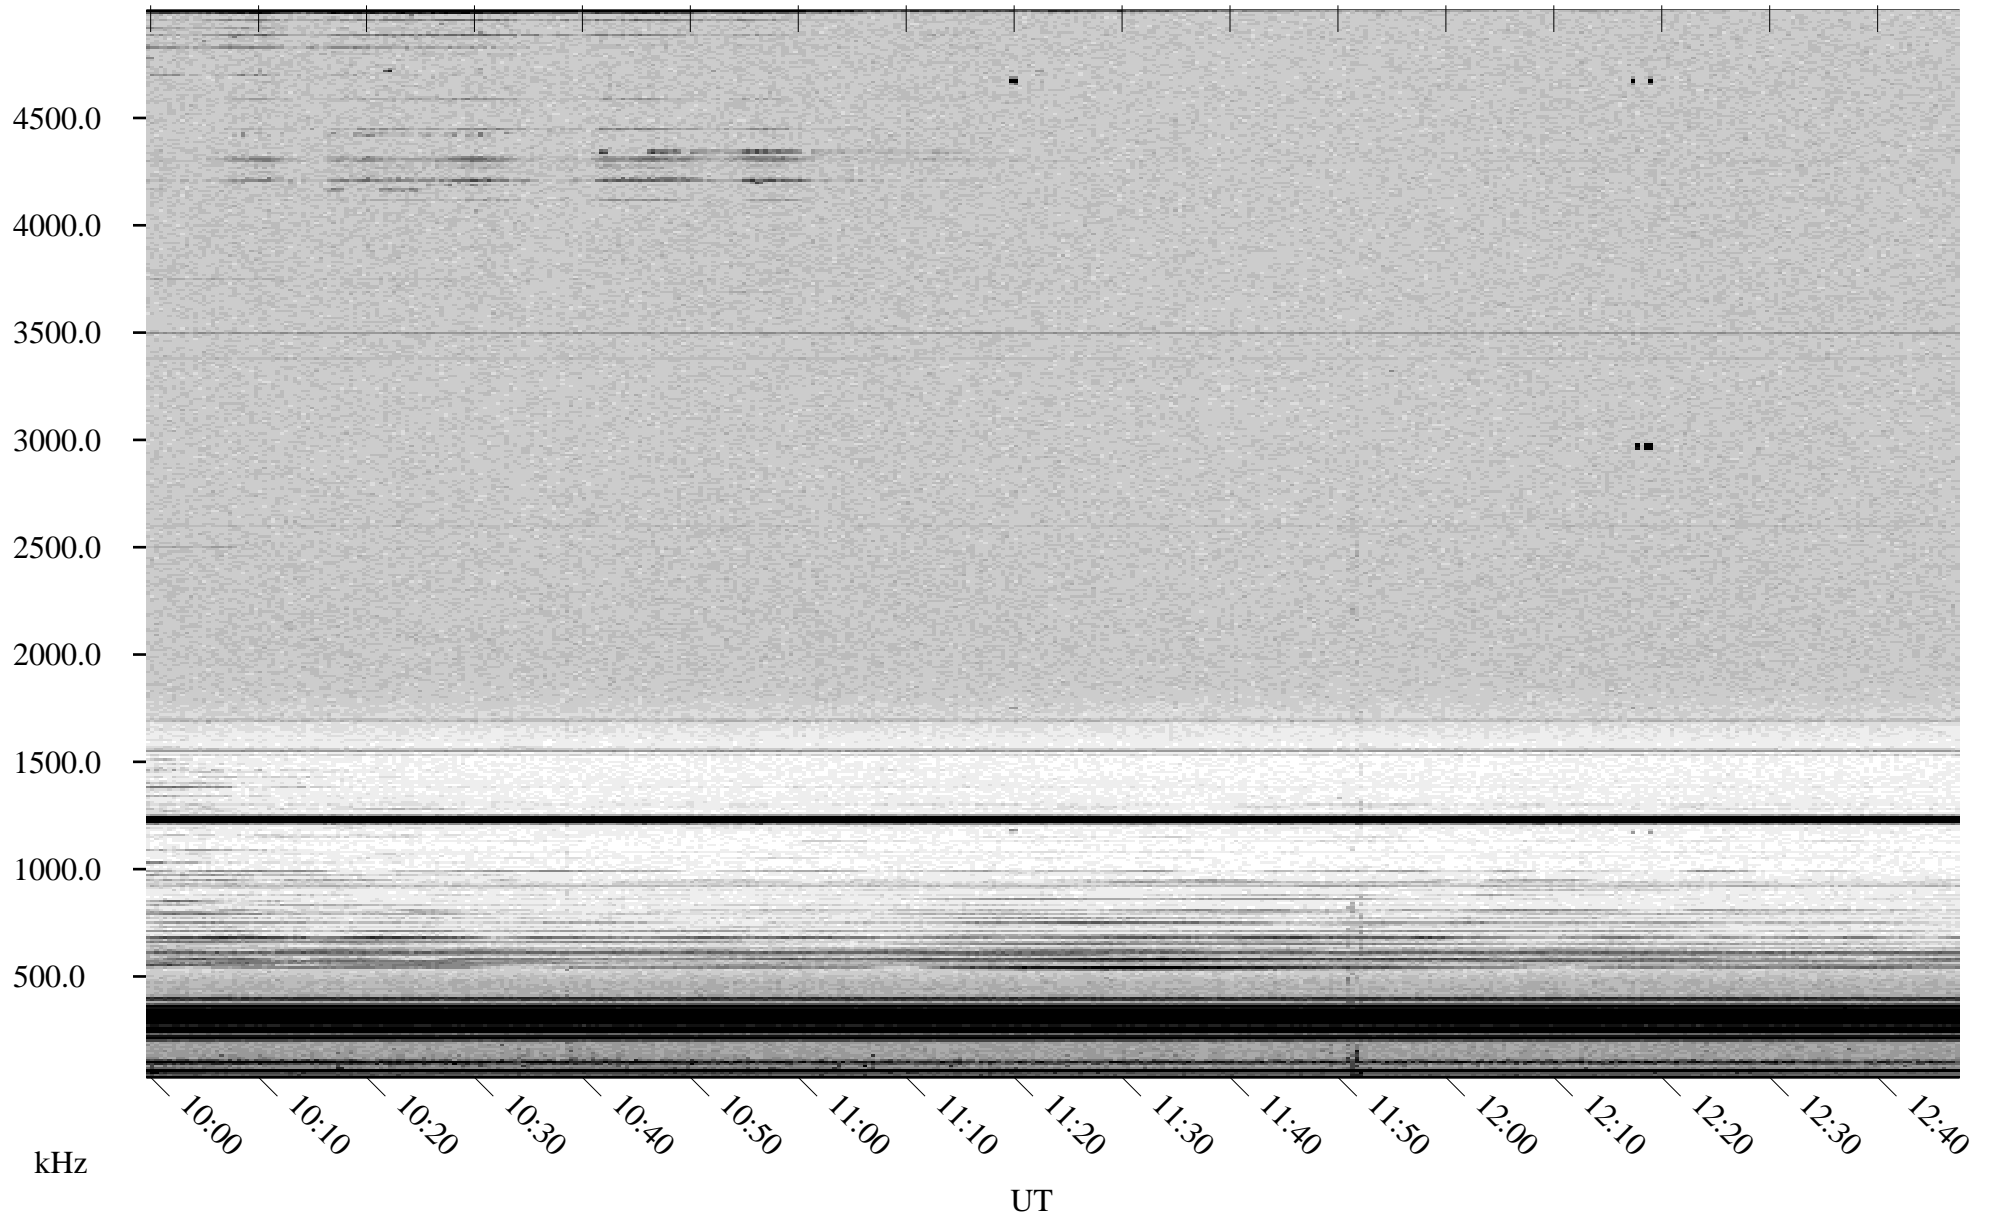

05/16/2000 Churchill, MTB

Linear Scale Black = 161 White = 15

ch00137l.r00m max_12

Page 1

05/16/2000 Churchill, MTB

Linear Scale Black = 161 White = 15

ch00137l.r00m max_12

Page 2

05/17/2000 Churchill, MTB

Linear Scale Black = 161 White = 15

ch00137l.r00m max_12

Page 3

05/17/2000 Churchill, MTB

Linear Scale Black = 161 White = 15

ch00137l.r00m max_12

Page 4

05/17/2000 Churchill, MTB

Linear Scale Black = 161 White = 15

ch00137l.r00m max_12

Page 5

05/17/2000 Churchill, MTB

Linear Scale Black = 161 White = 15

ch00137l.r00m max_12

Page 6

05/17/2000 Churchill, MTB

Linear Scale Black = 161 White = 15

ch00137l.r00m max_12

Page 7

05/17/2000 Churchill, MTB

Linear Scale Black = 161 White = 15

ch00137l.r00m max_12