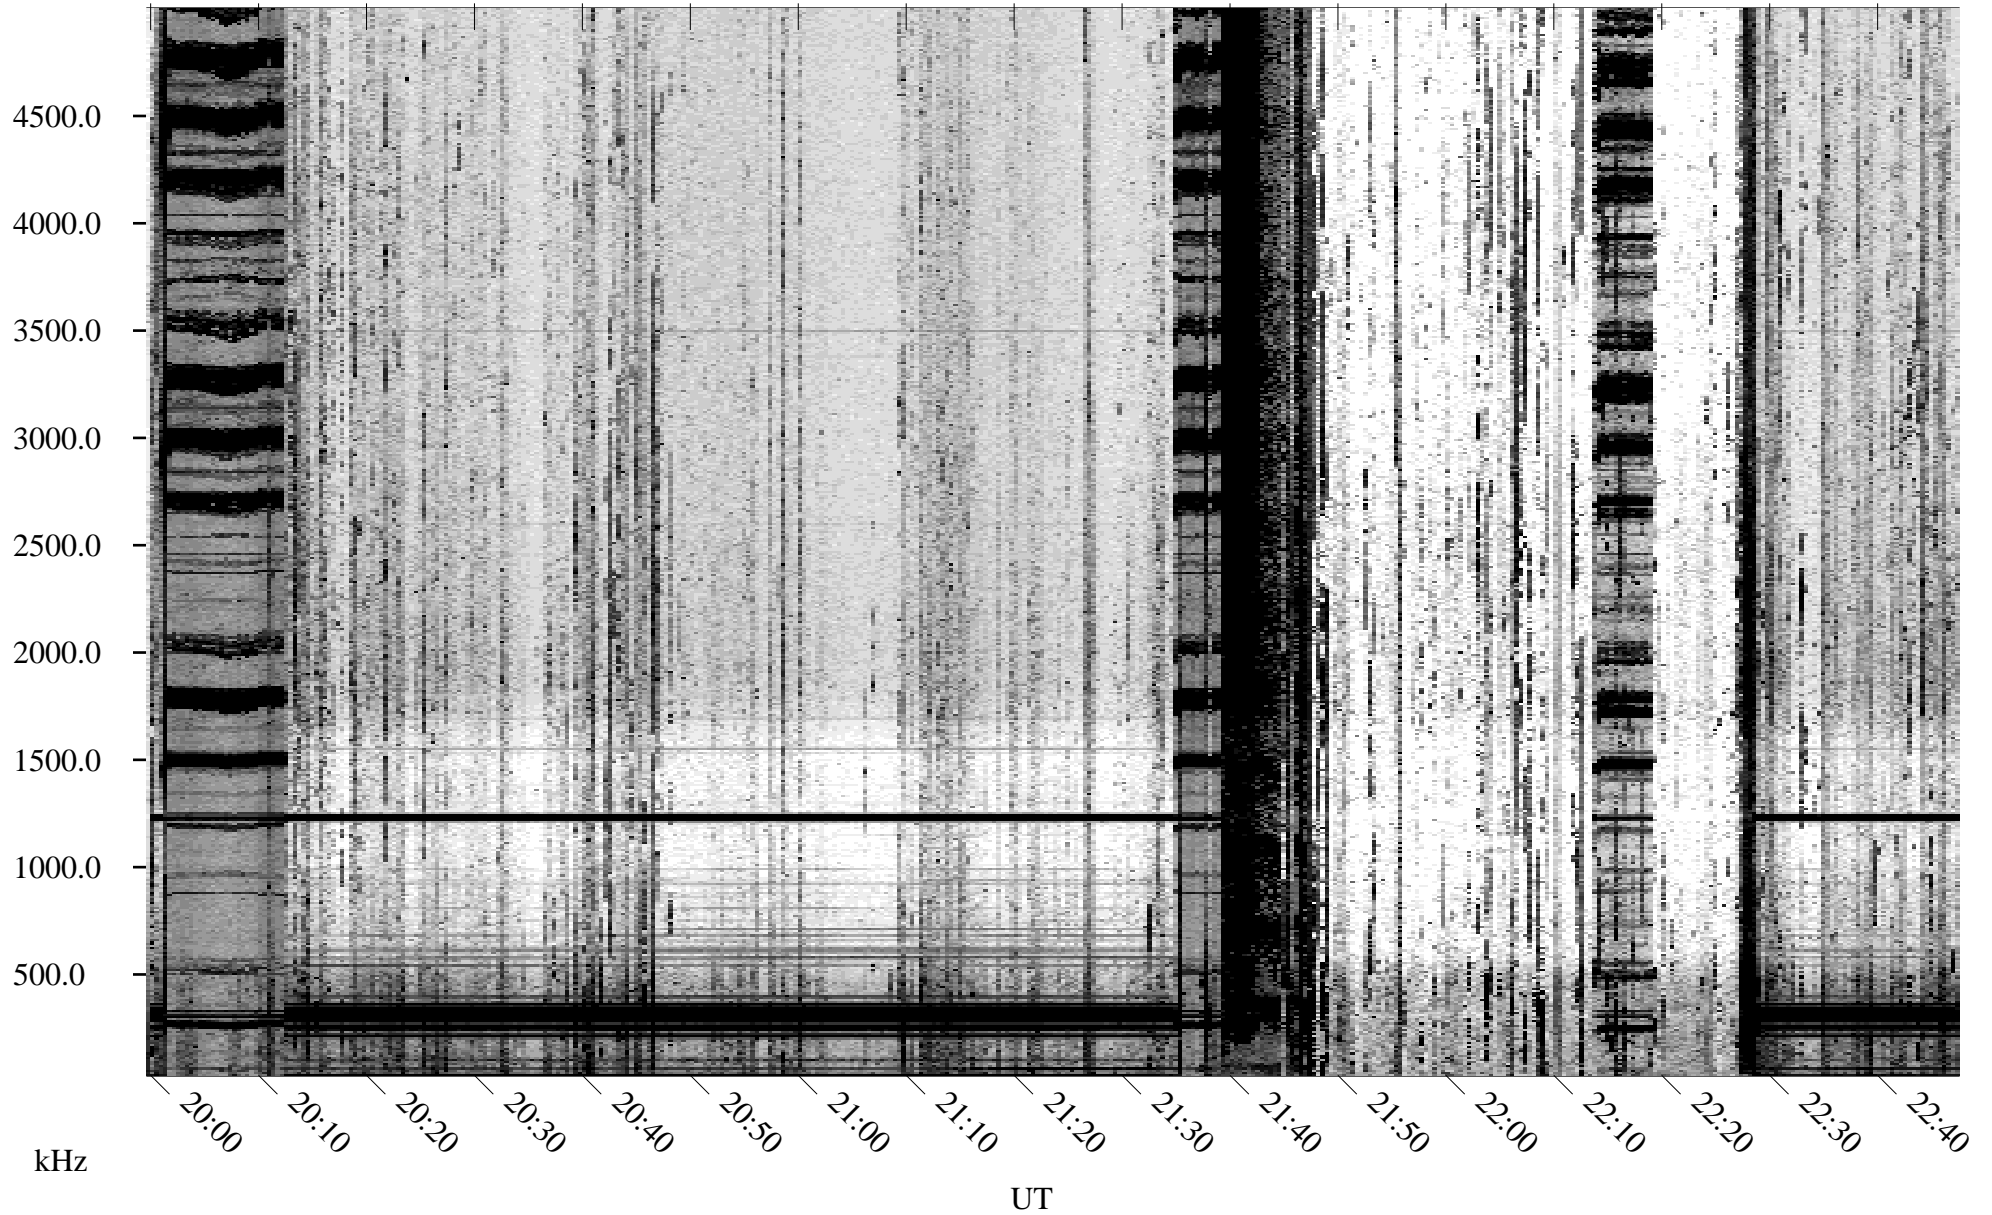

05/16/2000 Churchill, MTB

Linear Scale Black = 161 White = 15

ch00137l.r00m max_12

Page 1

05/16/2000 Churchill, MTB

Linear Scale Black = 161 White = 15

ch00137l.r00m max_12

Page 2

05/17/2000 Churchill, MTB

Linear Scale Black = 161 White = 15

ch00137l.r00m max_12

Page 3

05/17/2000 Churchill, MTB

Linear Scale Black = 161 White = 15

ch00137l.r00m max_12

Page 4

05/17/2000 Churchill, MTB

Linear Scale Black = 161 White = 15

ch00137l.r00m max_12

Page 5

05/17/2000 Churchill, MTB

Linear Scale Black = 161 White = 15

ch00137l.r00m max_12

Page 6

05/17/2000 Churchill, MTB

Linear Scale Black = 161 White = 15

ch00137l.r00m max_12

Page 7

05/17/2000 Churchill, MTB

Linear Scale Black = 161 White = 15

ch00137l.r00m max_12