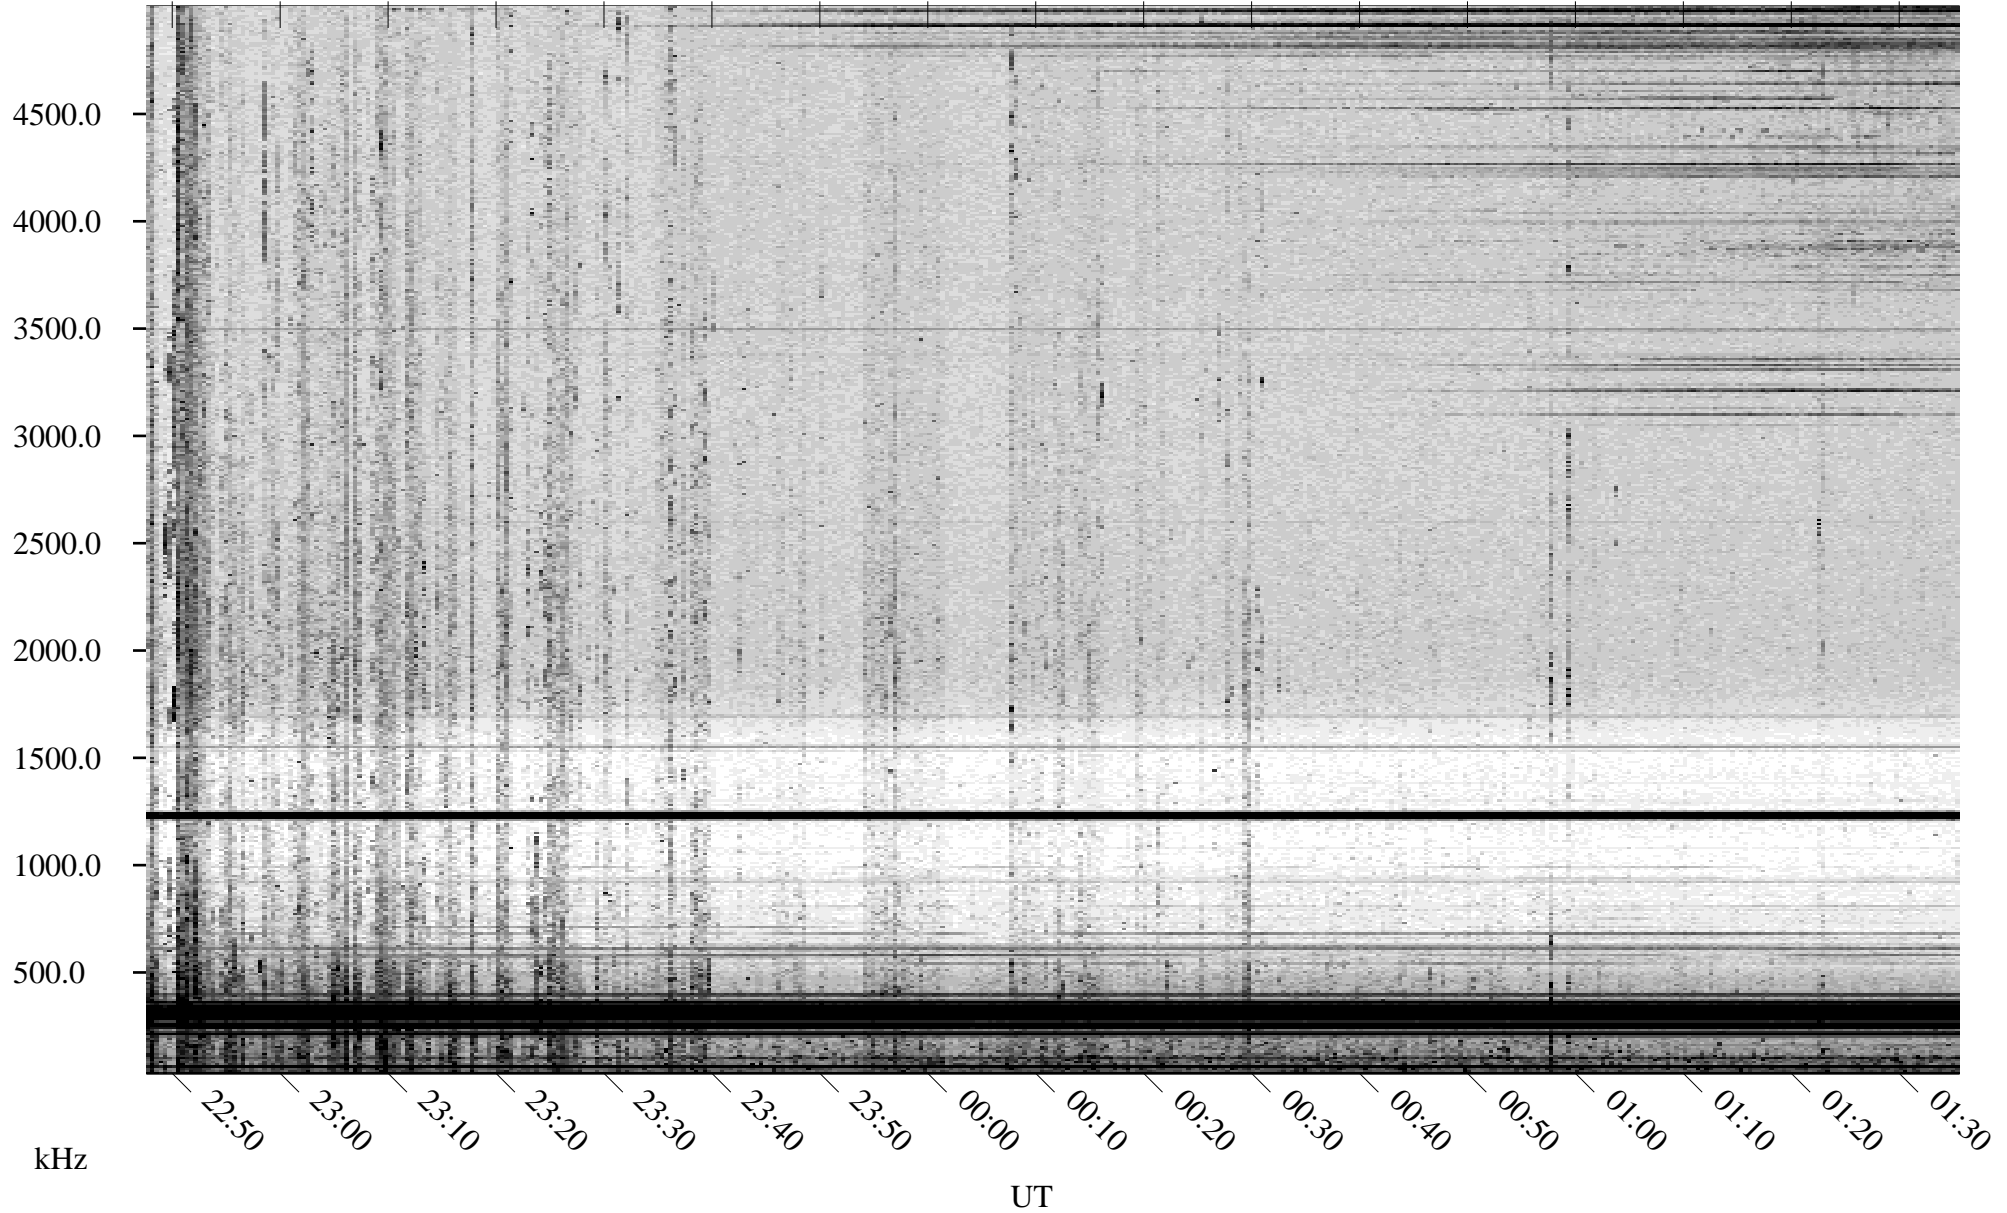

05/16/2000 Churchill, MTB

Linear Scale Black = 161 White = 15

ch00137l.r00m max_12

Page 1

05/16/2000 Churchill, MTB

Linear Scale Black = 161 White = 15

ch00137l.r00m max_12

Page 2

05/17/2000 Churchill, MTB

Linear Scale Black = 161 White = 15

ch00137l.r00m max_12

Page 3

05/17/2000 Churchill, MTB

Linear Scale Black = 161 White = 15

ch00137l.r00m max_12

Page 4

05/17/2000 Churchill, MTB

Linear Scale Black = 161 White = 15

ch00137l.r00m max_12

Page 5

05/17/2000 Churchill, MTB

Linear Scale Black = 161 White = 15

ch00137l.r00m max_12

Page 6

05/17/2000 Churchill, MTB

Linear Scale Black = 161 White = 15

ch00137l.r00m max_12

Page 7

05/17/2000 Churchill, MTB

Linear Scale Black = 161 White = 15

ch00137l.r00m max_12