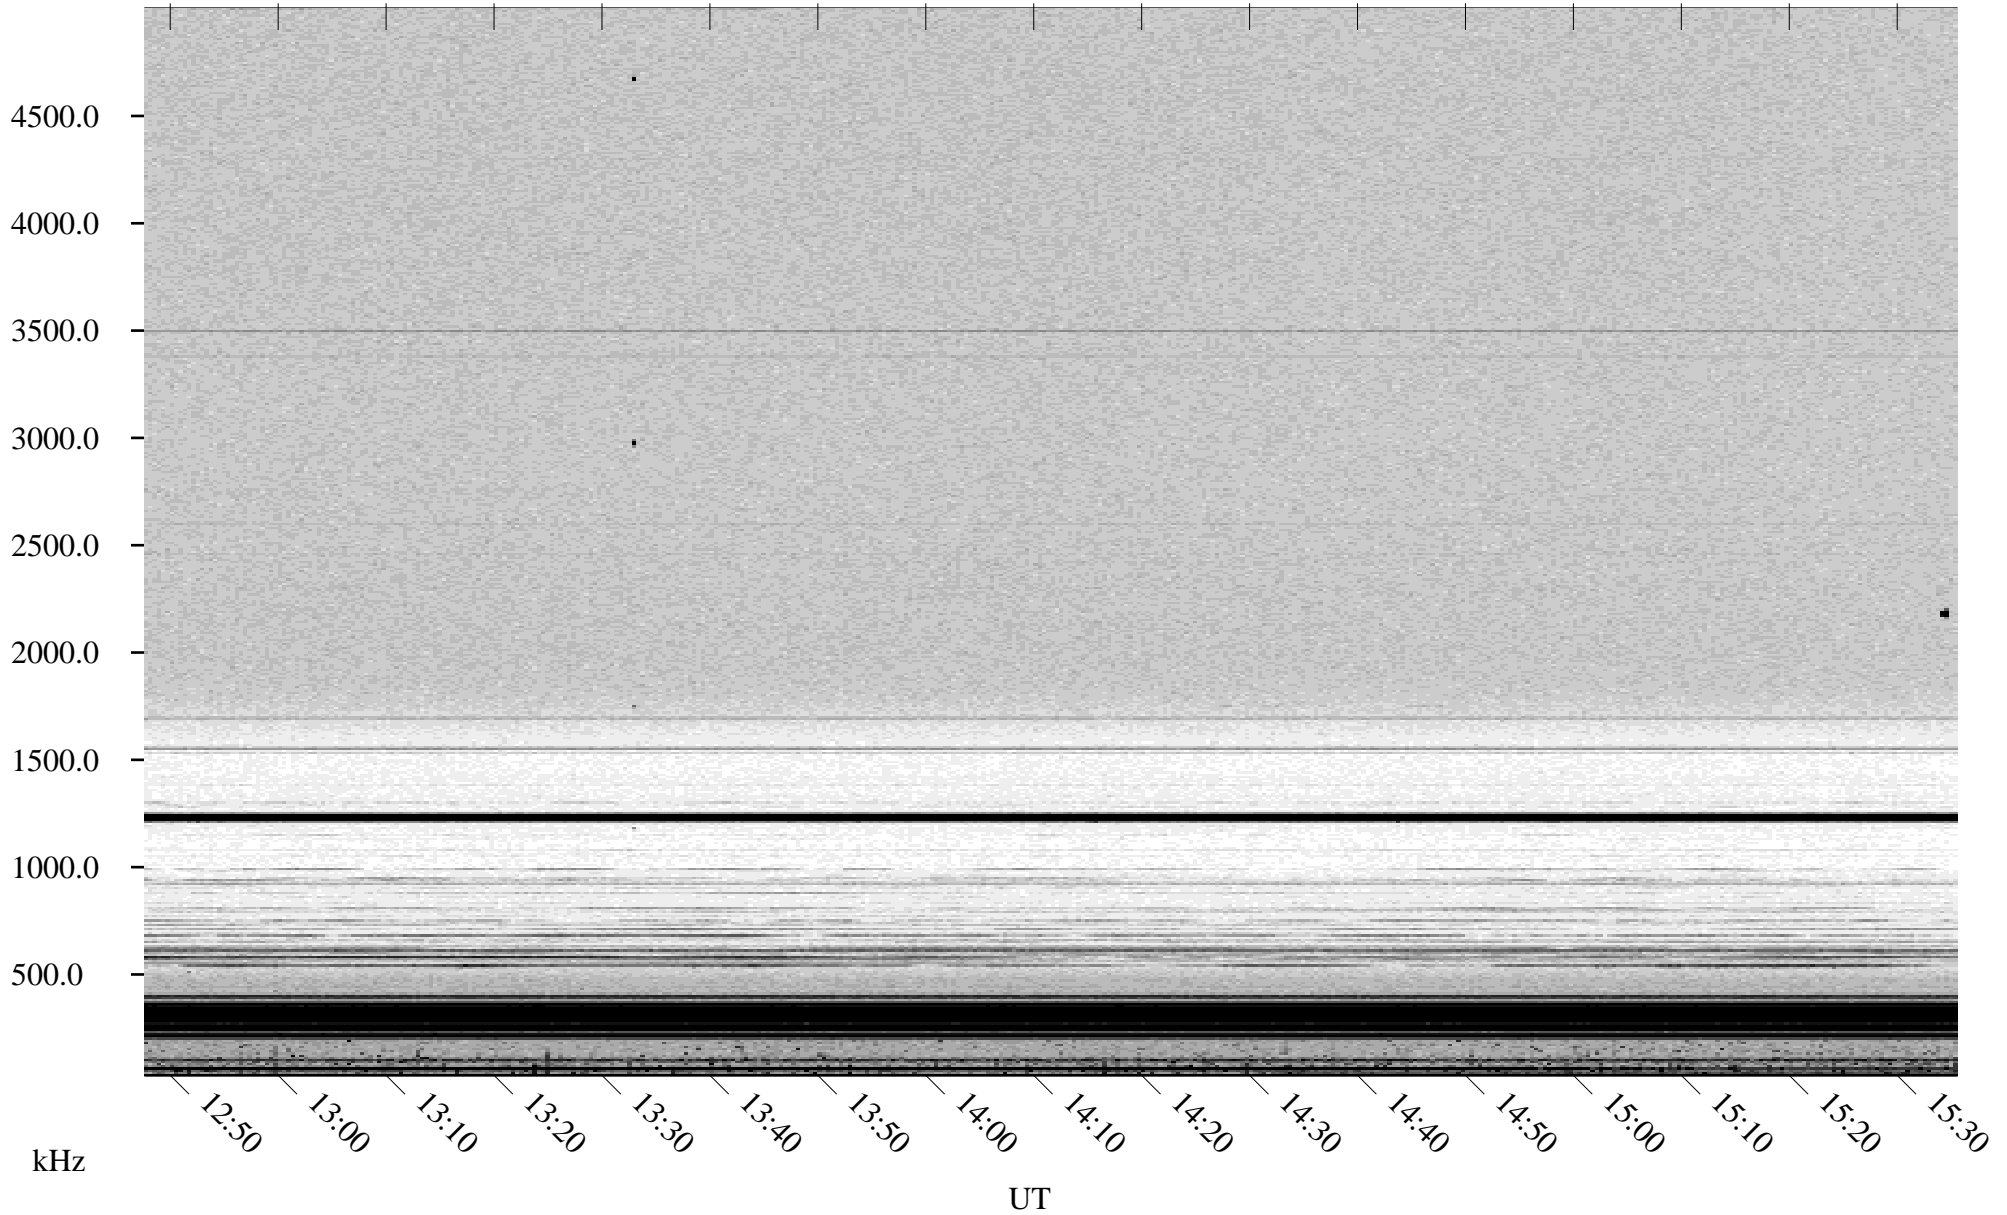

05/18/2000 Churchill, MTB

Linear Scale Black = 161 White = 15

ch00139l.r00m max_12

Page 1

05/18/2000 Churchill, MTB

Linear Scale Black = 161 White = 15

ch00139l.r00m max_12

Page 2

05/19/2000 Churchill, MTB

Linear Scale Black = 161 White = 15

ch00139l.r00m max_12

Page 3

05/19/2000 Churchill, MTB

Linear Scale Black = 161 White = 15

ch00139l.r00m max_12

Page 4

05/19/2000 Churchill, MTB

Linear Scale Black = 161 White = 15

ch00139l.r00m max_12

Page 5

05/19/2000 Churchill, MTB

Linear Scale Black = 161 White = 15

ch00139l.r00m max_12

Page 6

05/19/2000 Churchill, MTB

Linear Scale Black = 161 White = 15

ch00139l.r00m max_12

Page 7

05/19/2000 Churchill, MTB

Linear Scale Black = 161 White = 15

ch00139l.r00m max_12