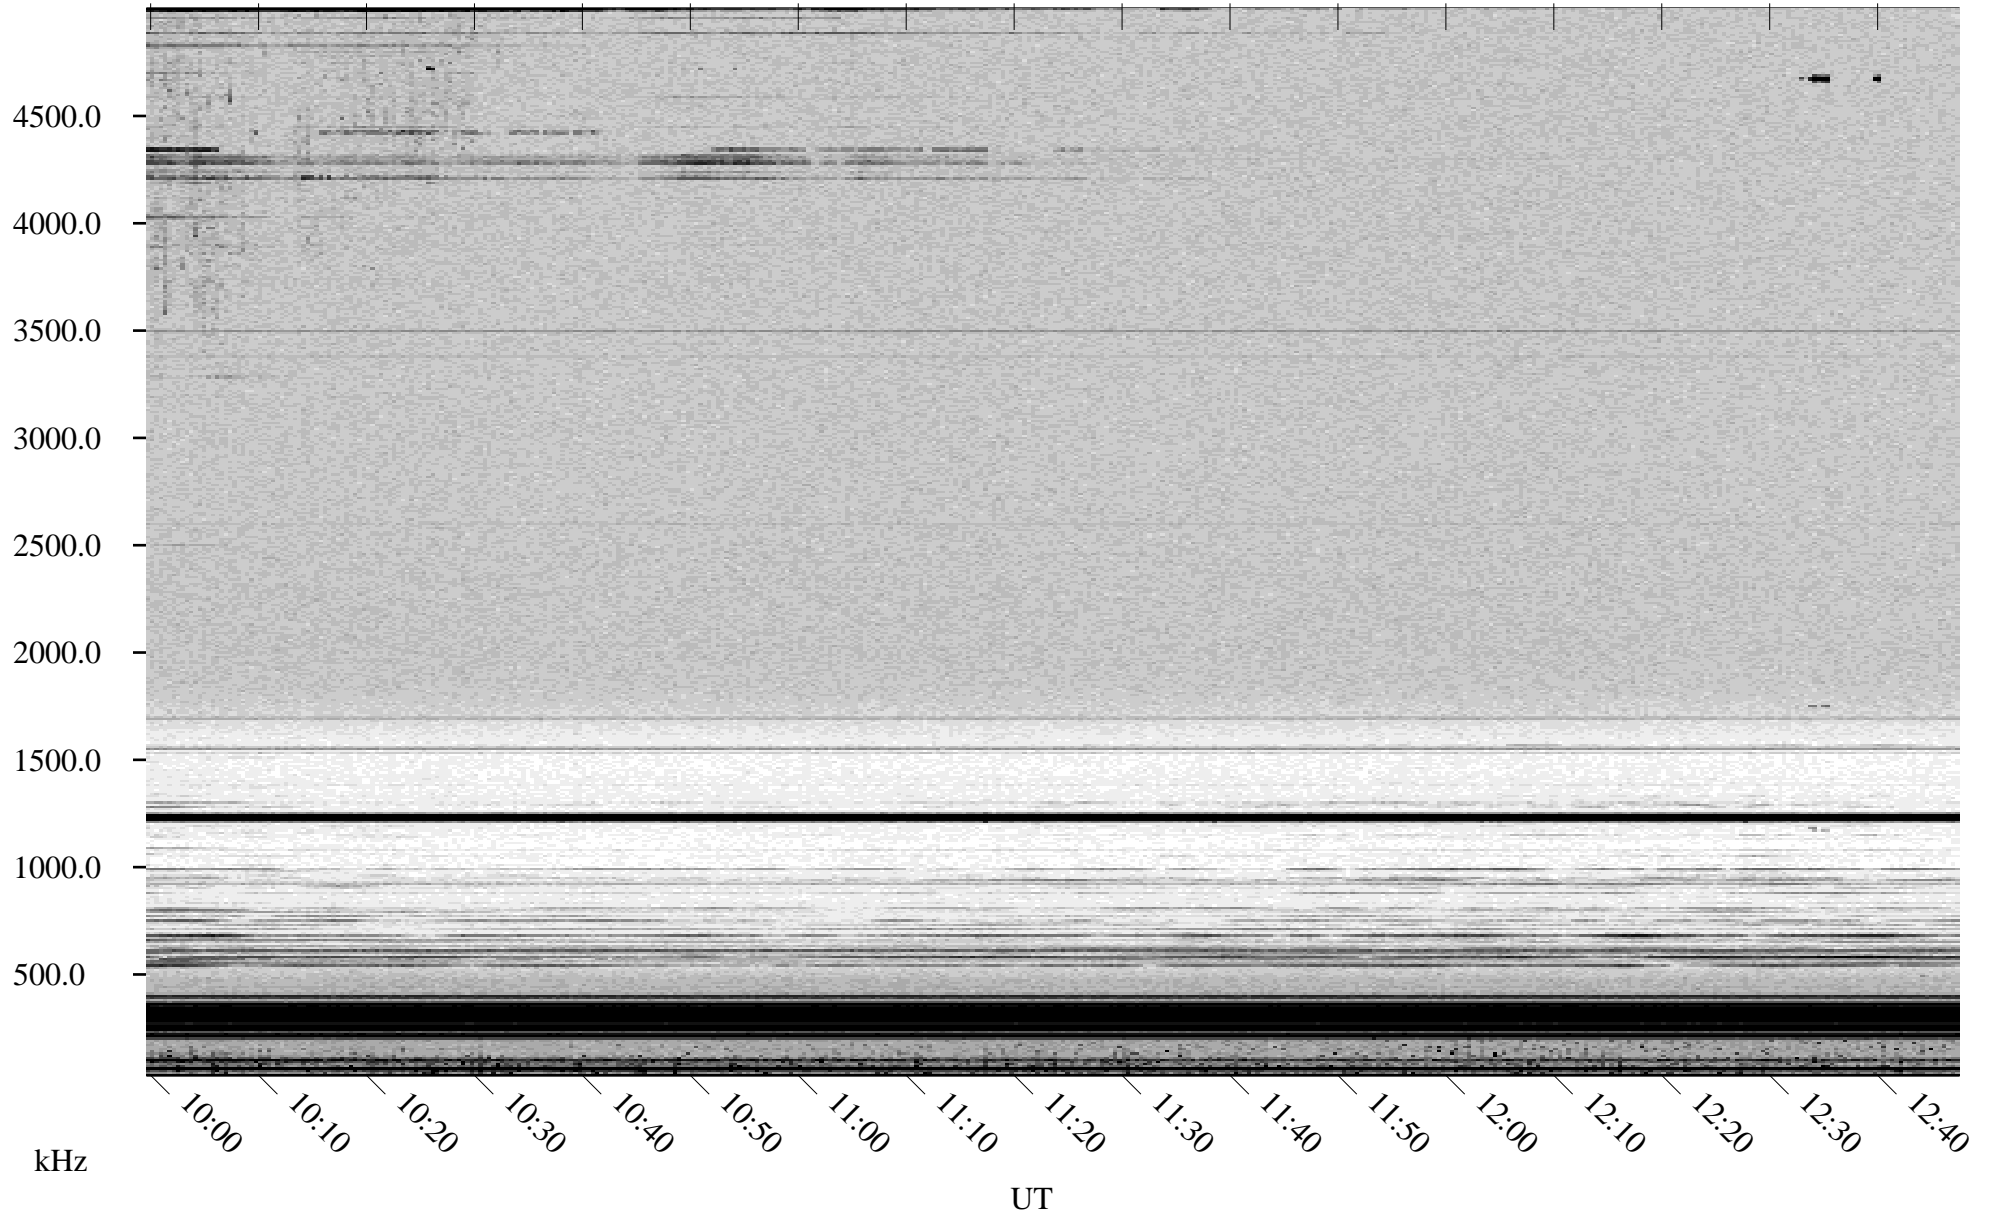

05/18/2000 Churchill, MTB

Linear Scale Black = 161 White = 15

ch00139l.r00m max_12

Page 1

05/18/2000 Churchill, MTB

Linear Scale Black = 161 White = 15

ch00139l.r00m max_12

Page 2

05/19/2000 Churchill, MTB

Linear Scale Black = 161 White = 15

ch00139l.r00m max_12

Page 3

05/19/2000 Churchill, MTB

Linear Scale Black = 161 White = 15

ch00139l.r00m max_12

Page 4

05/19/2000 Churchill, MTB

Linear Scale Black = 161 White = 15

ch00139l.r00m max_12

Page 5

05/19/2000 Churchill, MTB

Linear Scale Black = 161 White = 15

ch00139l.r00m max_12

Page 6

05/19/2000 Churchill, MTB

Linear Scale Black = 161 White = 15

ch00139l.r00m max_12

Page 7

05/19/2000 Churchill, MTB

Linear Scale Black = 161 White = 15

ch00139l.r00m max_12