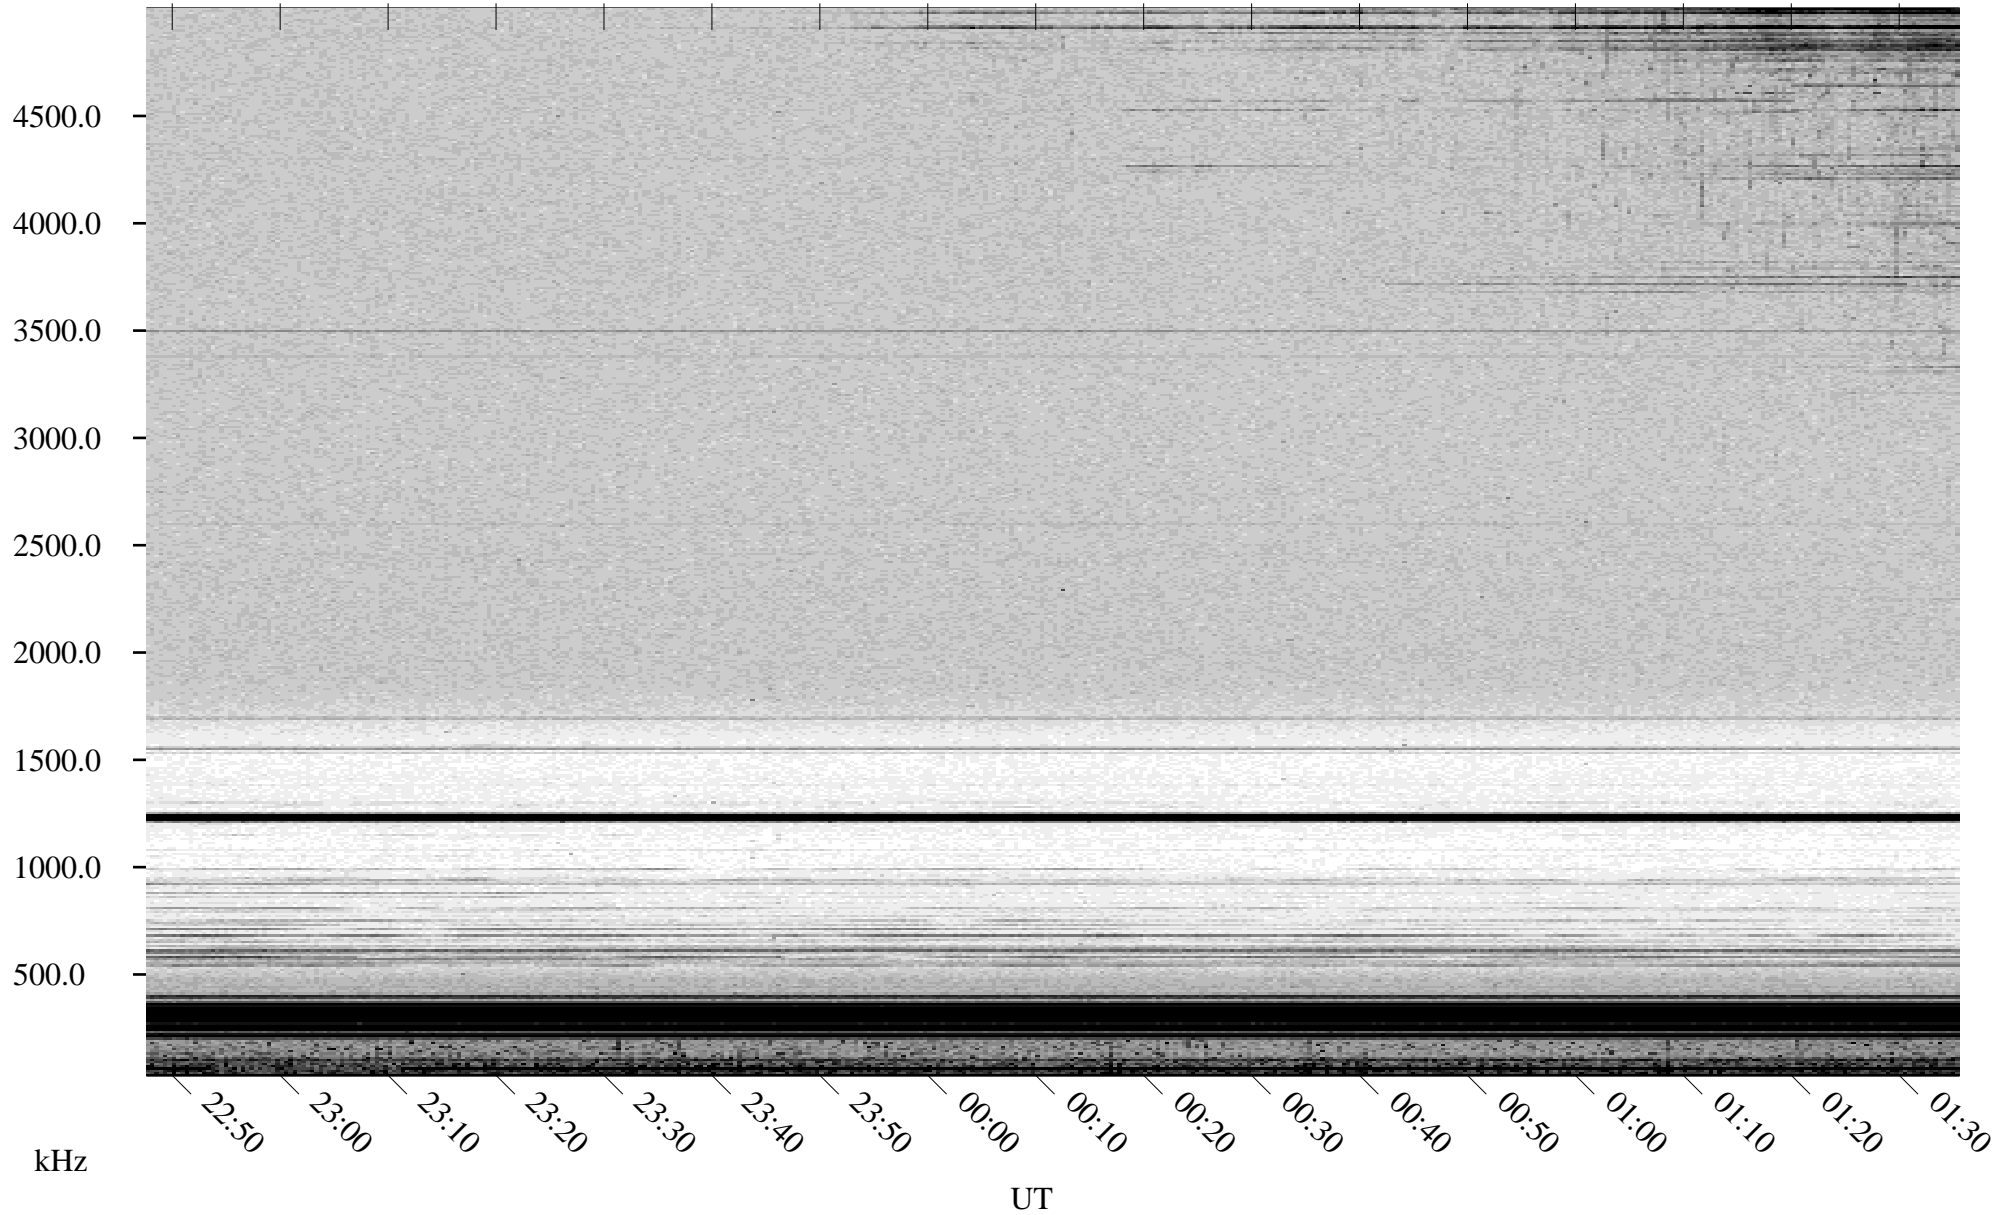

05/18/2000 Churchill, MTB

Linear Scale Black = 161 White = 15

ch00139l.r00m max_12

Page 1

05/18/2000 Churchill, MTB

Linear Scale Black = 161 White = 15

ch00139l.r00m max_12

Page 2

05/19/2000 Churchill, MTB

Linear Scale Black = 161 White = 15

ch00139l.r00m max_12

Page 3

05/19/2000 Churchill, MTB

Linear Scale Black = 161 White = 15

ch00139l.r00m max_12

Page 4

05/19/2000 Churchill, MTB

Linear Scale Black = 161 White = 15

ch00139l.r00m max_12

Page 5

05/19/2000 Churchill, MTB

Linear Scale Black = 161 White = 15

ch00139l.r00m max_12

Page 6

05/19/2000 Churchill, MTB

Linear Scale Black = 161 White = 15

ch00139l.r00m max_12

Page 7

05/19/2000 Churchill, MTB

Linear Scale Black = 161 White = 15

ch00139l.r00m max_12