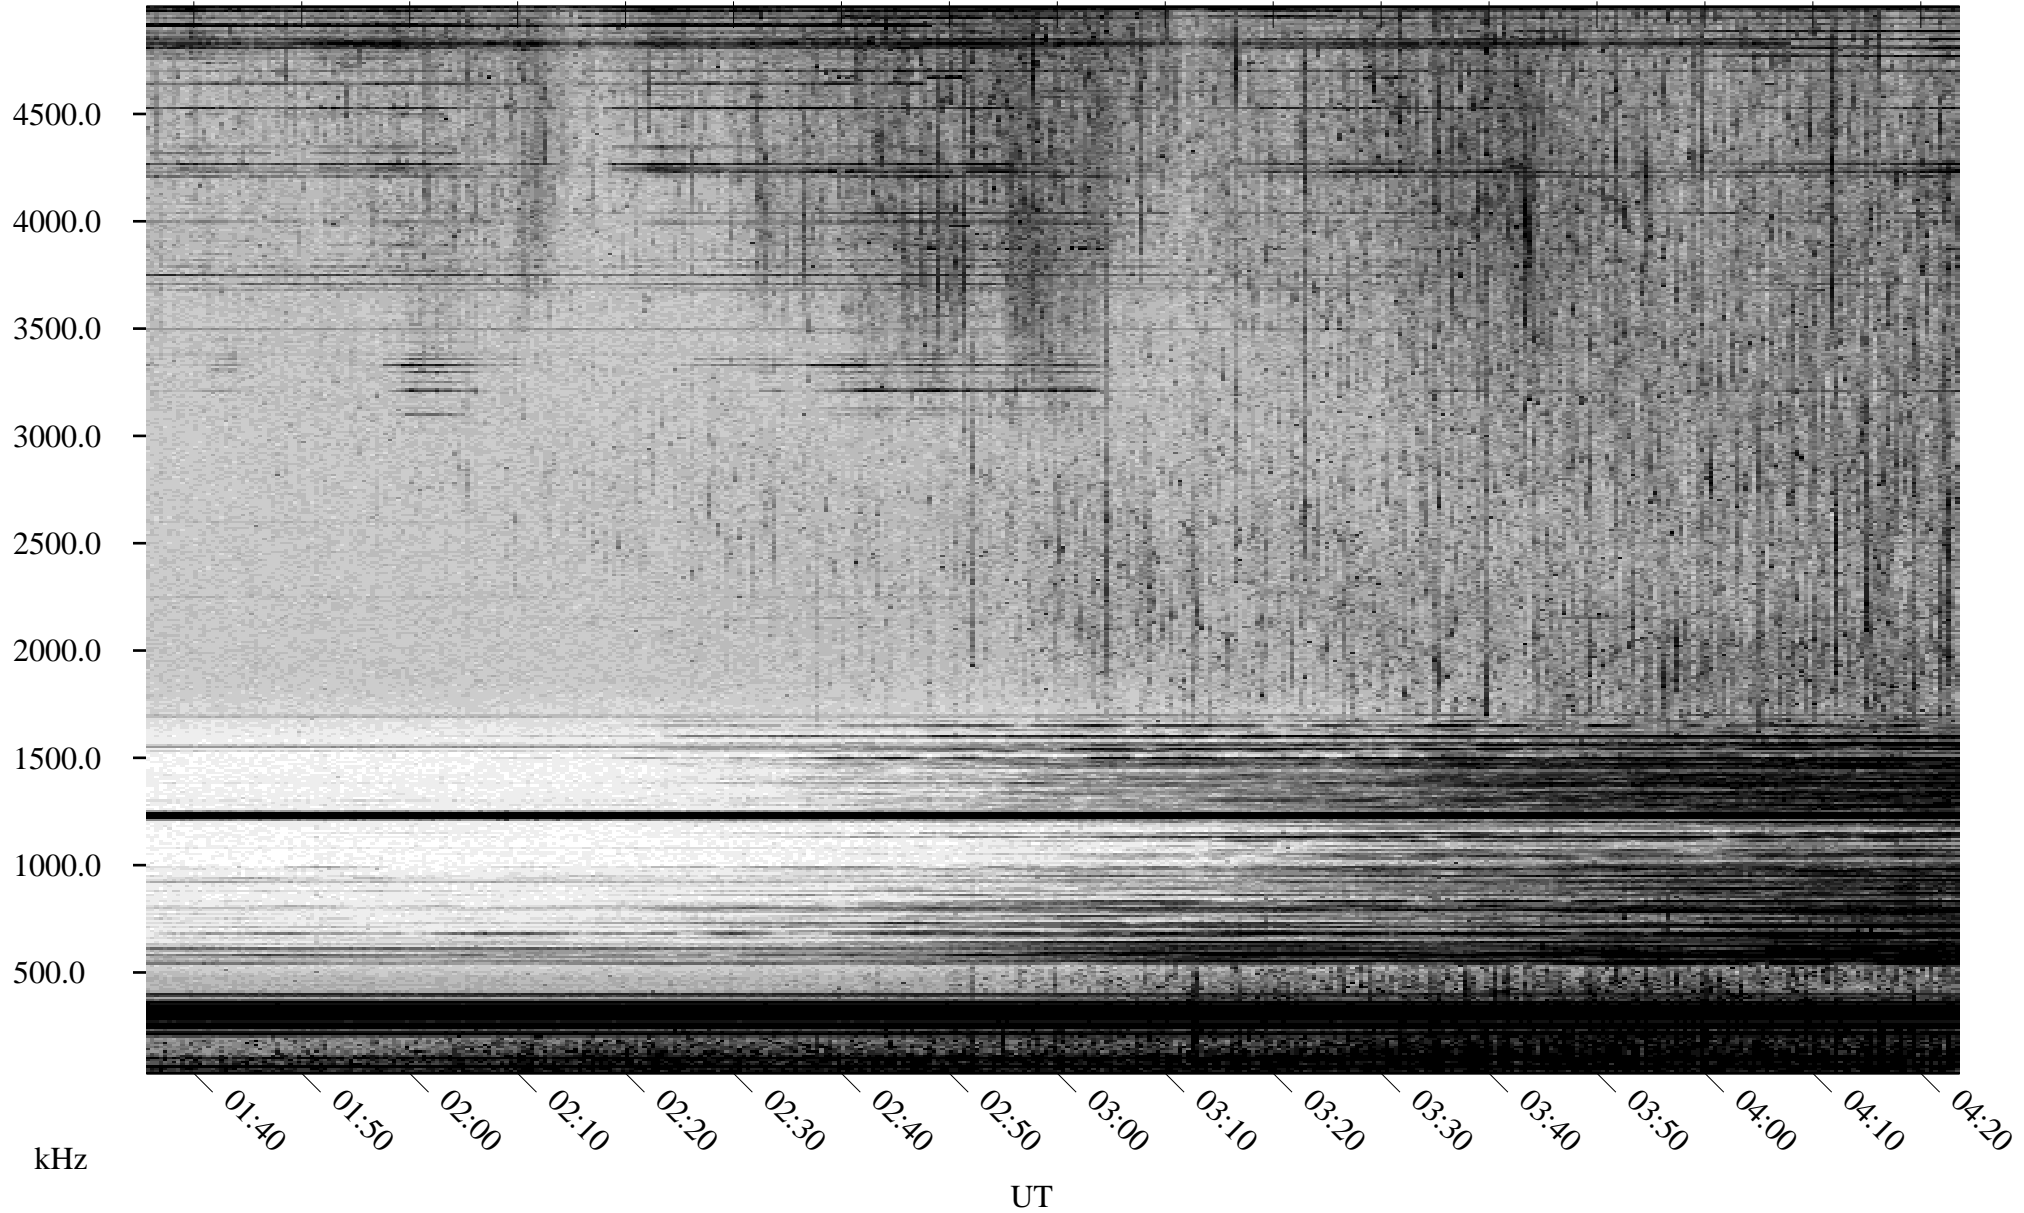

05/18/2000 Churchill, MTB

Linear Scale Black = 161 White = 15

ch00139l.r00m max_12

Page 1

05/18/2000 Churchill, MTB

Linear Scale Black = 161 White = 15

ch00139l.r00m max_12

Page 2

05/19/2000 Churchill, MTB

Linear Scale Black = 161 White = 15

ch00139l.r00m max_12

Page 3

05/19/2000 Churchill, MTB

Linear Scale Black = 161 White = 15

ch00139l.r00m max_12

Page 4

05/19/2000 Churchill, MTB

Linear Scale Black = 161 White = 15

ch00139l.r00m max_12

Page 5

05/19/2000 Churchill, MTB

Linear Scale Black = 161 White = 15

ch00139l.r00m max_12

Page 6

05/19/2000 Churchill, MTB

Linear Scale Black = 161 White = 15

ch00139l.r00m max_12

Page 7

05/19/2000 Churchill, MTB

Linear Scale Black = 161 White = 15

ch00139l.r00m max_12