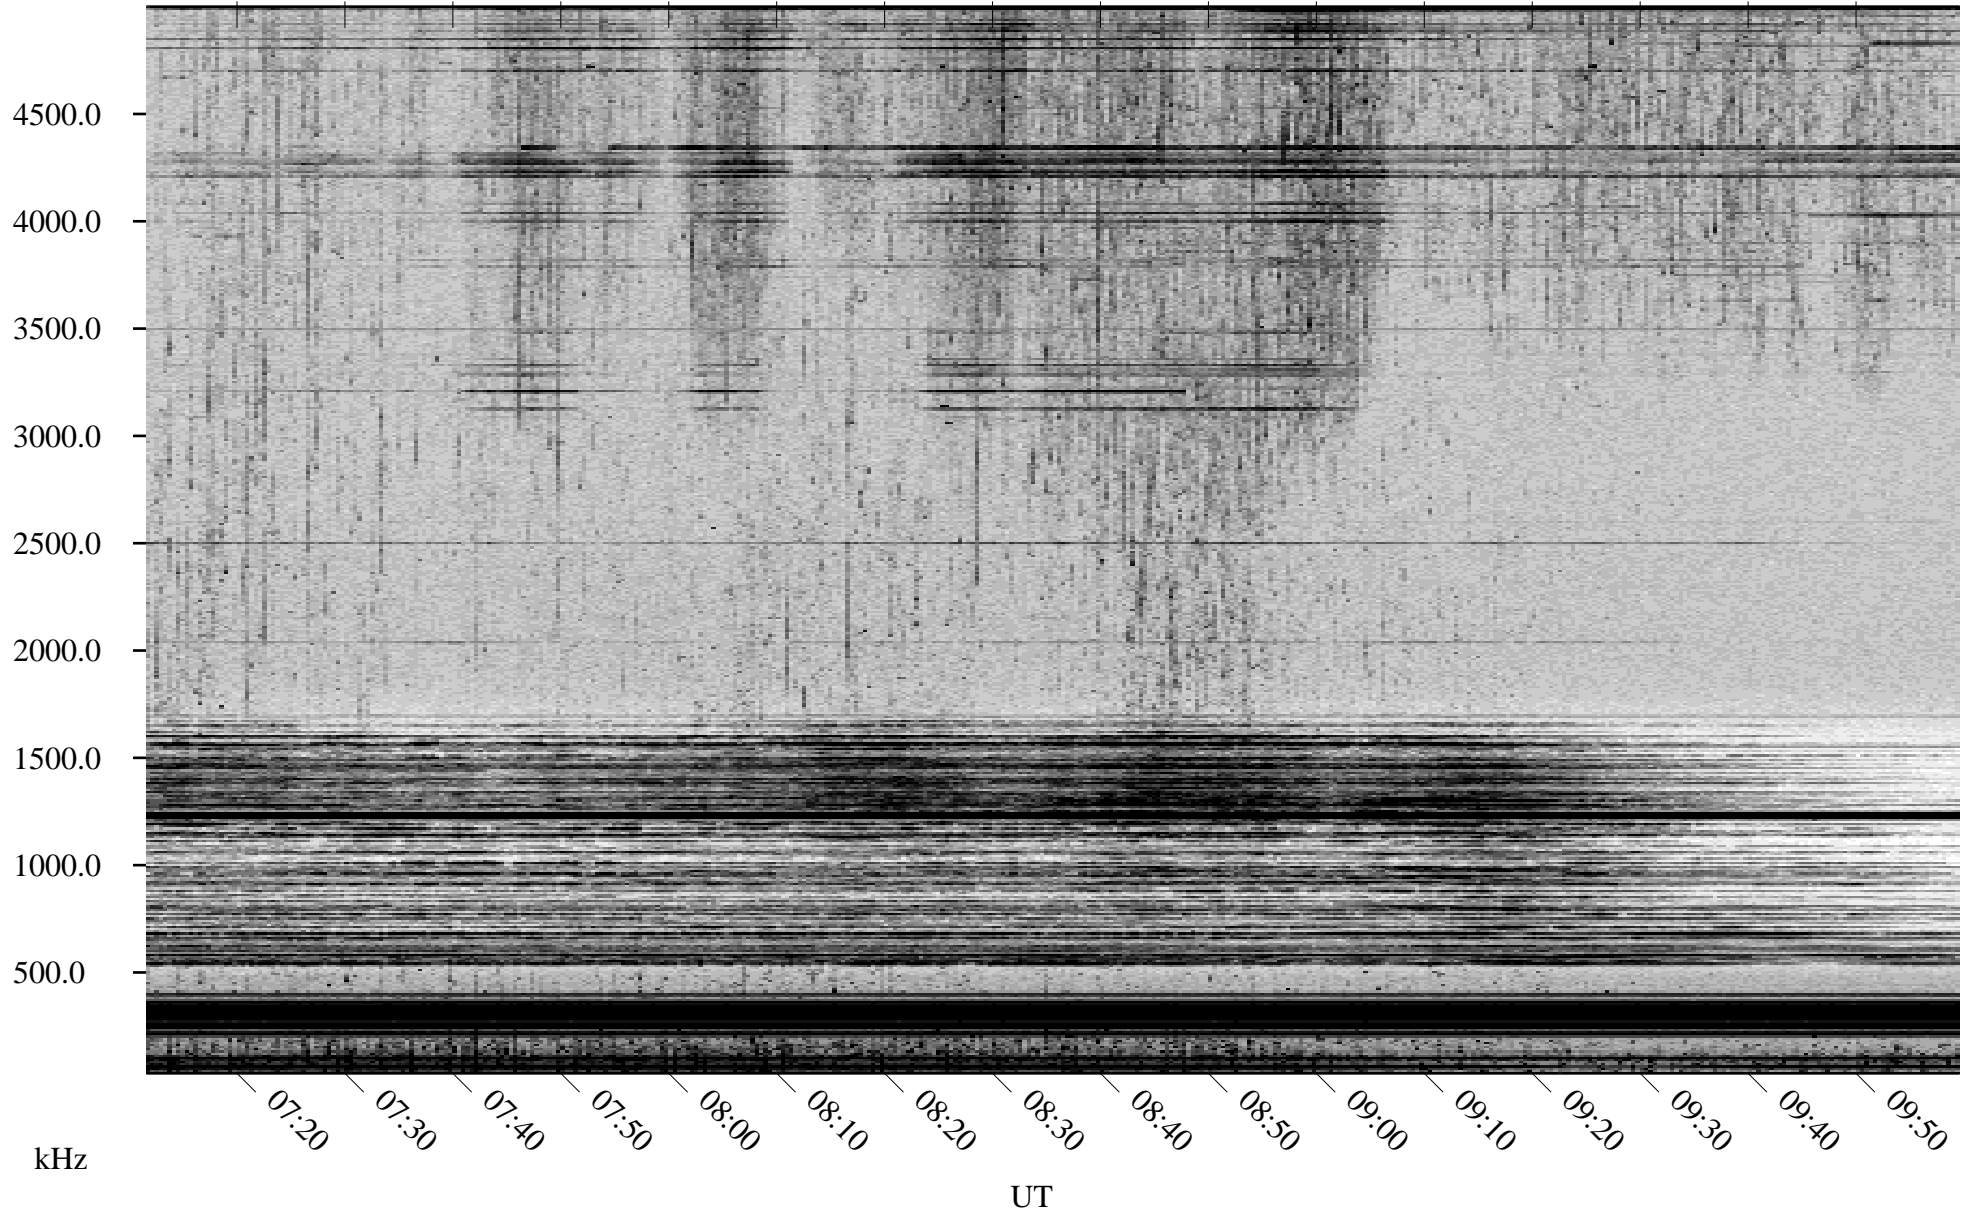

05/18/2000 Churchill, MTB

Linear Scale Black = 161 White = 15

ch00139l.r00m max_12

Page 1

05/18/2000 Churchill, MTB

Linear Scale Black = 161 White = 15

ch00139l.r00m max_12

Page 2

05/19/2000 Churchill, MTB

Linear Scale Black = 161 White = 15

ch00139l.r00m max_12

Page 3

05/19/2000 Churchill, MTB

Linear Scale Black = 161 White = 15

ch00139l.r00m max_12

Page 4

05/19/2000 Churchill, MTB

Linear Scale Black = 161 White = 15

ch00139l.r00m max_12

Page 5

05/19/2000 Churchill, MTB

Linear Scale Black = 161 White = 15

ch00139l.r00m max_12

Page 6

05/19/2000 Churchill, MTB

Linear Scale Black = 161 White = 15

ch00139l.r00m max_12

Page 7

05/19/2000 Churchill, MTB

Linear Scale Black = 161 White = 15

ch00139l.r00m max_12