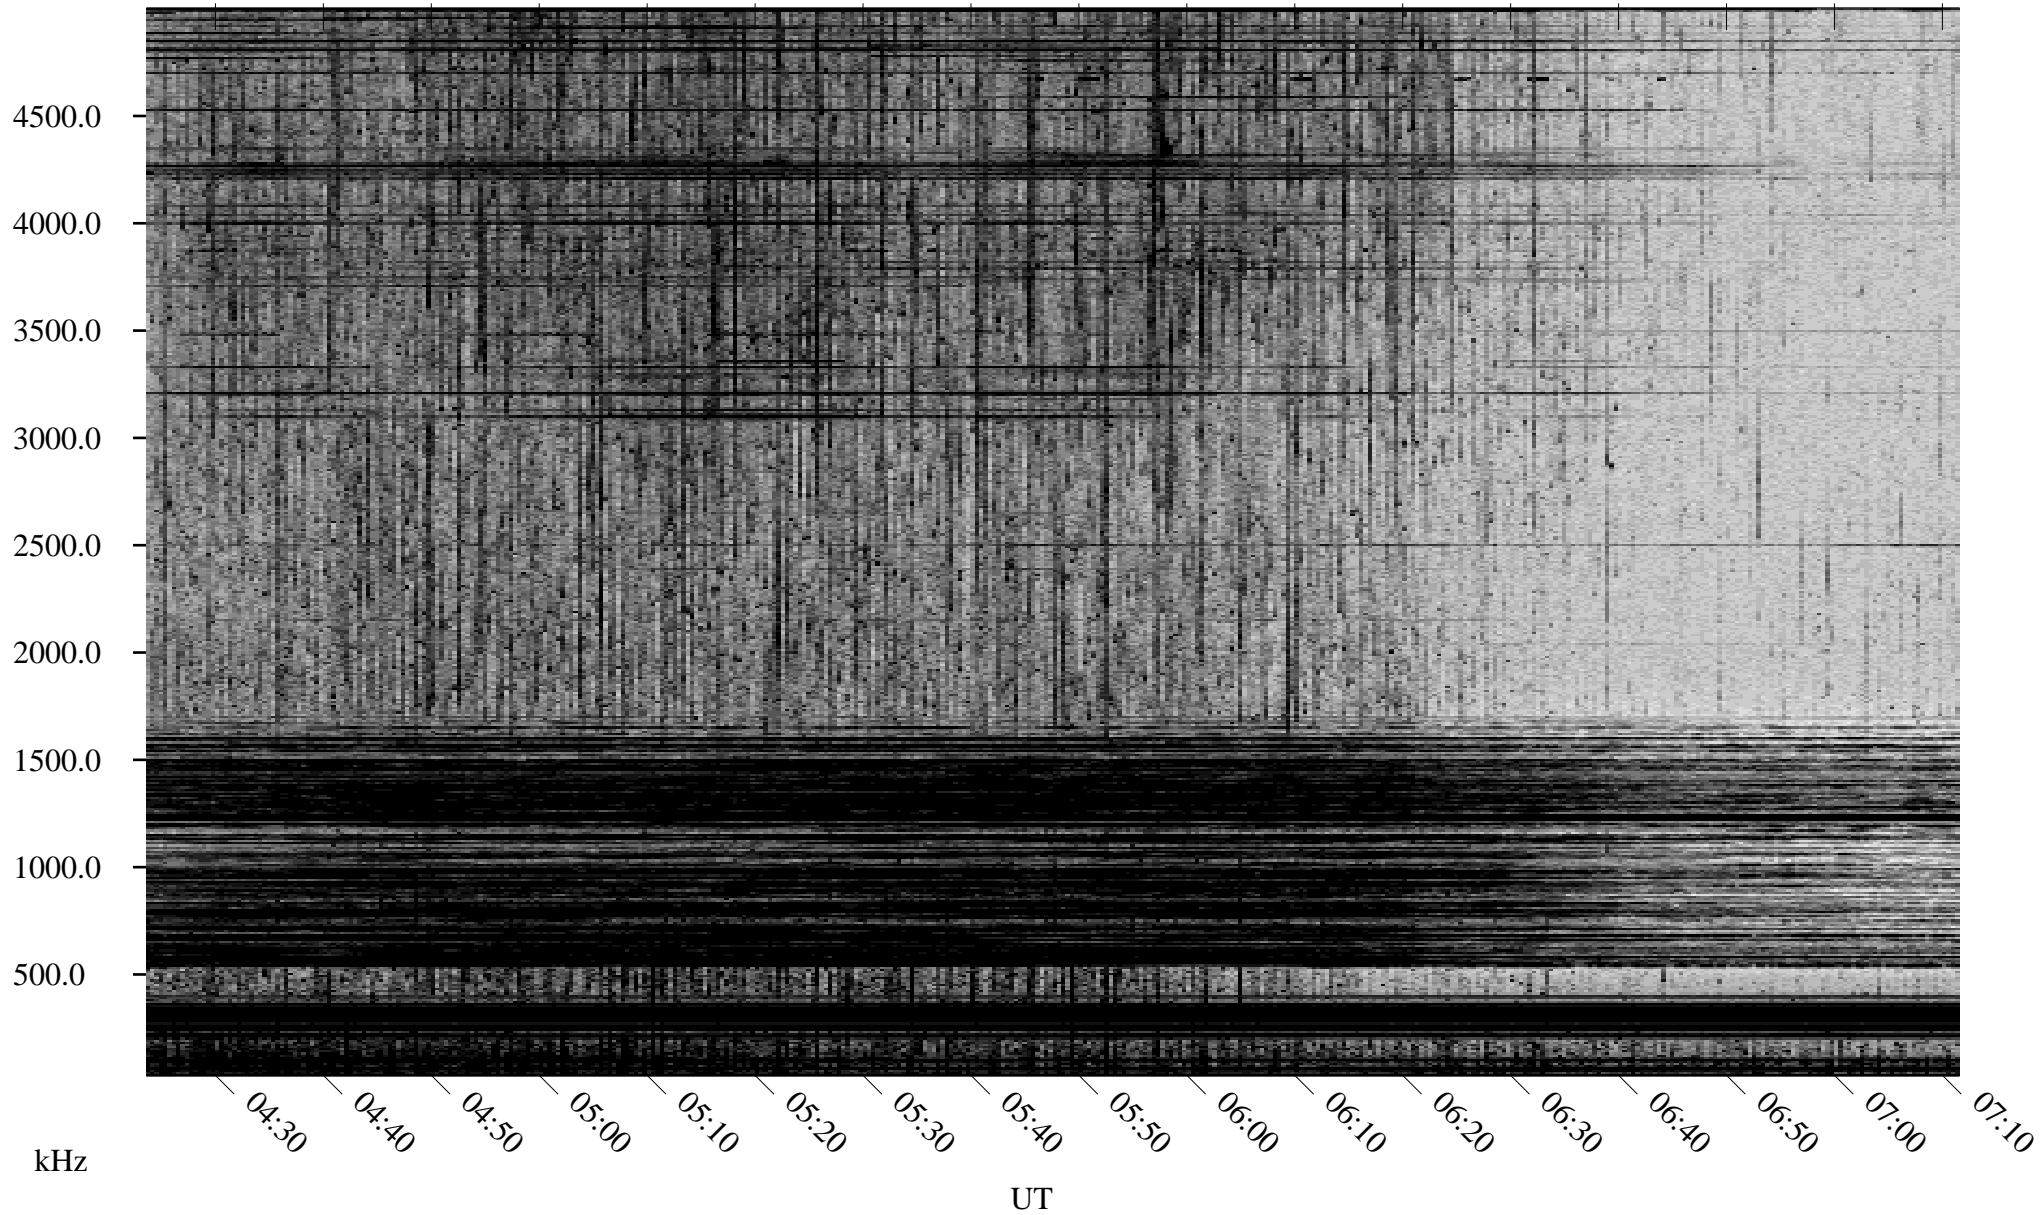

05/18/2000 Churchill, MTB

Linear Scale Black = 161 White = 15

ch00139l.r00m max_12

Page 1

05/18/2000 Churchill, MTB

Linear Scale Black = 161 White = 15

ch00139l.r00m max_12

Page 2

05/19/2000 Churchill, MTB

Linear Scale Black = 161 White = 15

ch00139l.r00m max_12

Page 3

05/19/2000 Churchill, MTB

Linear Scale Black = 161 White = 15

ch00139l.r00m max_12

Page 4

05/19/2000 Churchill, MTB

Linear Scale Black = 161 White = 15

ch00139l.r00m max_12

Page 5

05/19/2000 Churchill, MTB

Linear Scale Black = 161 White = 15

ch00139l.r00m max_12

Page 6

05/19/2000 Churchill, MTB

Linear Scale Black = 161 White = 15

ch00139l.r00m max_12

Page 7

05/19/2000 Churchill, MTB

Linear Scale Black = 161 White = 15

ch00139l.r00m max_12