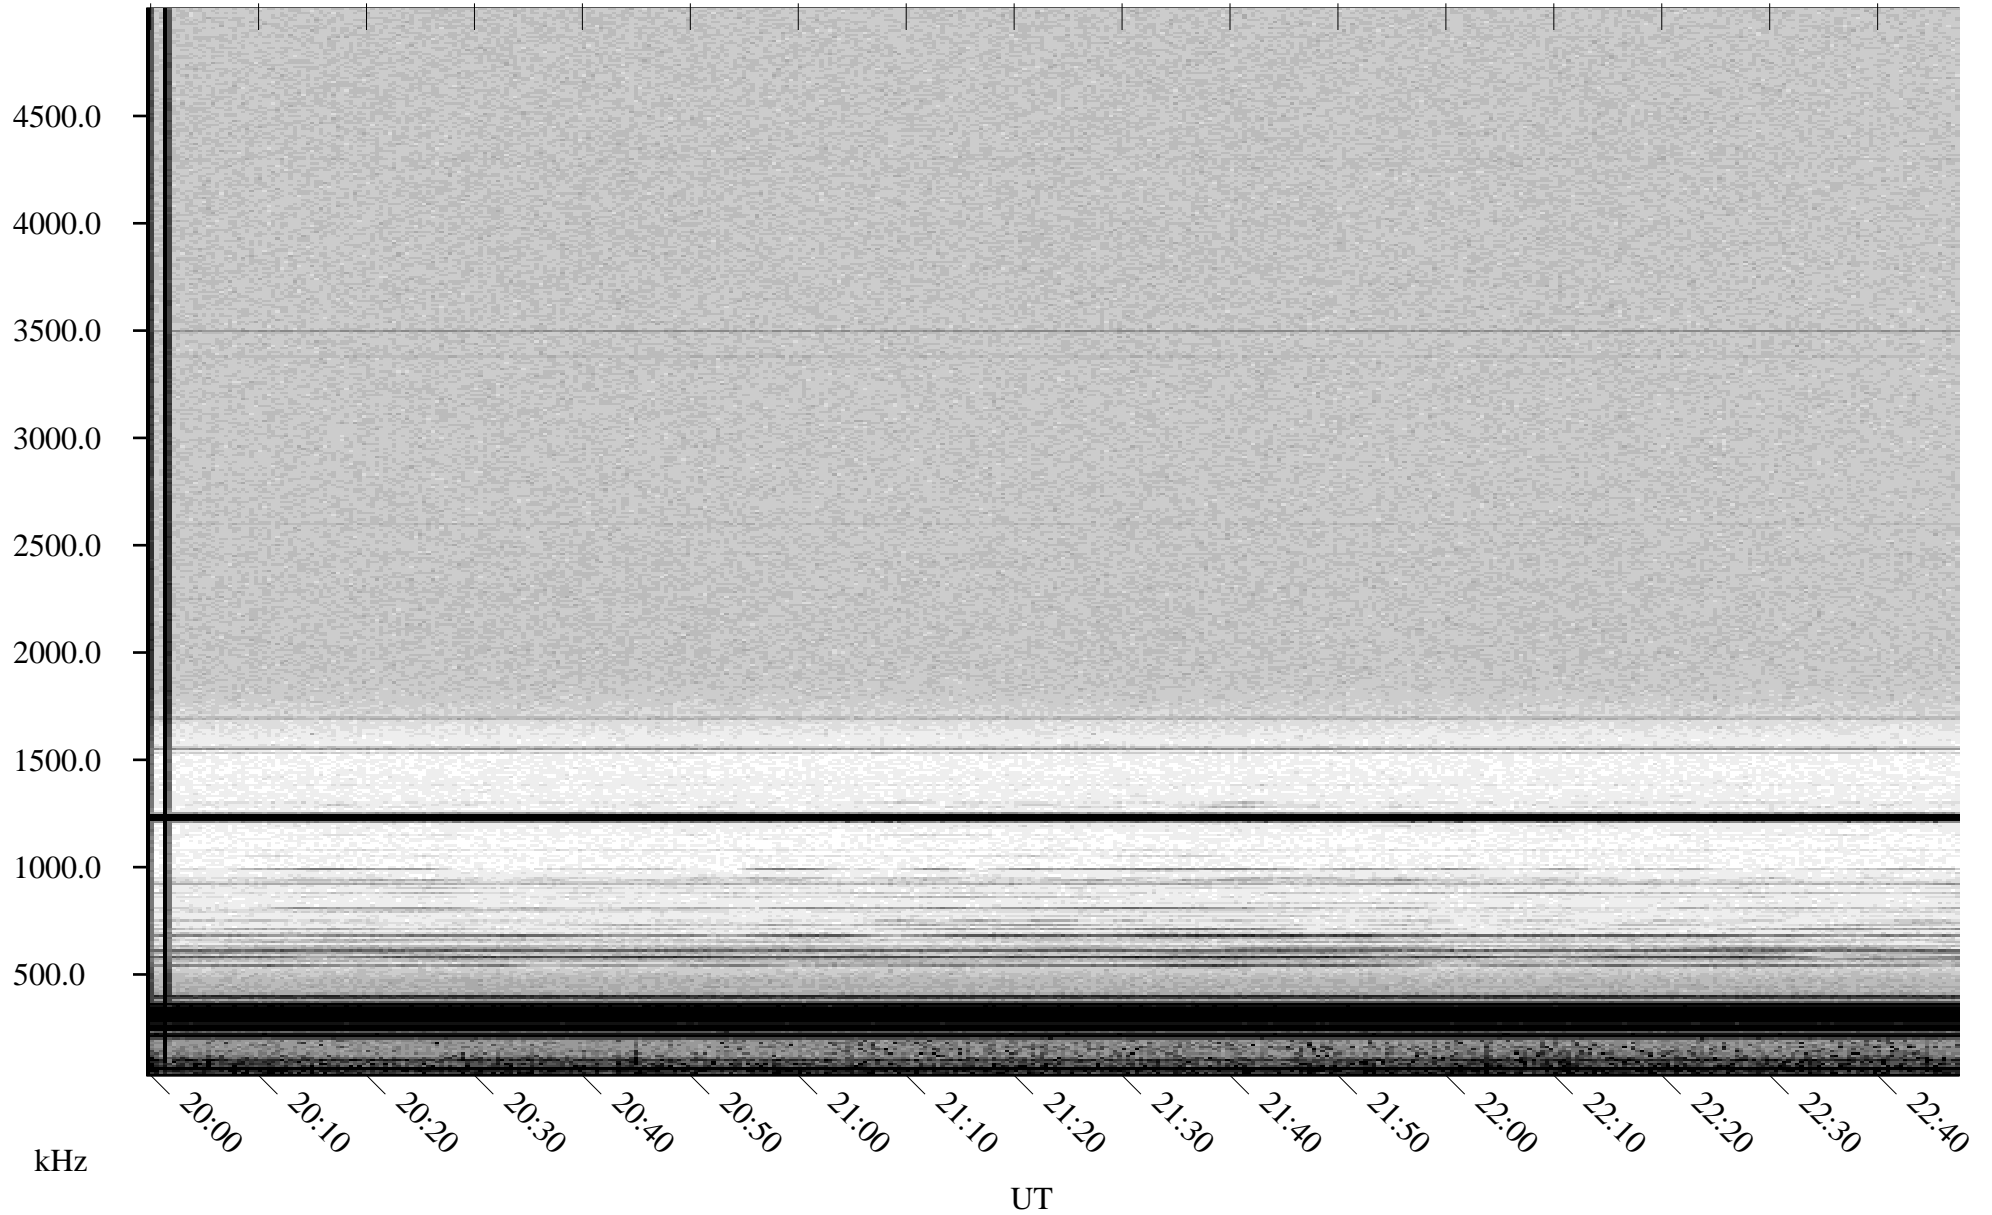

05/18/2000 Churchill, MTB

Linear Scale Black = 161 White = 15

ch00139l.r00m max_12

Page 1

05/18/2000 Churchill, MTB

Linear Scale Black = 161 White = 15

ch00139l.r00m max_12

Page 2

05/19/2000 Churchill, MTB

Linear Scale Black = 161 White = 15

ch00139l.r00m max_12

Page 3

05/19/2000 Churchill, MTB

Linear Scale Black = 161 White = 15

ch00139l.r00m max_12

Page 4

05/19/2000 Churchill, MTB

Linear Scale Black = 161 White = 15

ch00139l.r00m max_12

Page 5

05/19/2000 Churchill, MTB

Linear Scale Black = 161 White = 15

ch00139l.r00m max_12

Page 6

05/19/2000 Churchill, MTB

Linear Scale Black = 161 White = 15

ch00139l.r00m max_12

Page 7

05/19/2000 Churchill, MTB

Linear Scale Black = 161 White = 15

ch00139l.r00m max_12