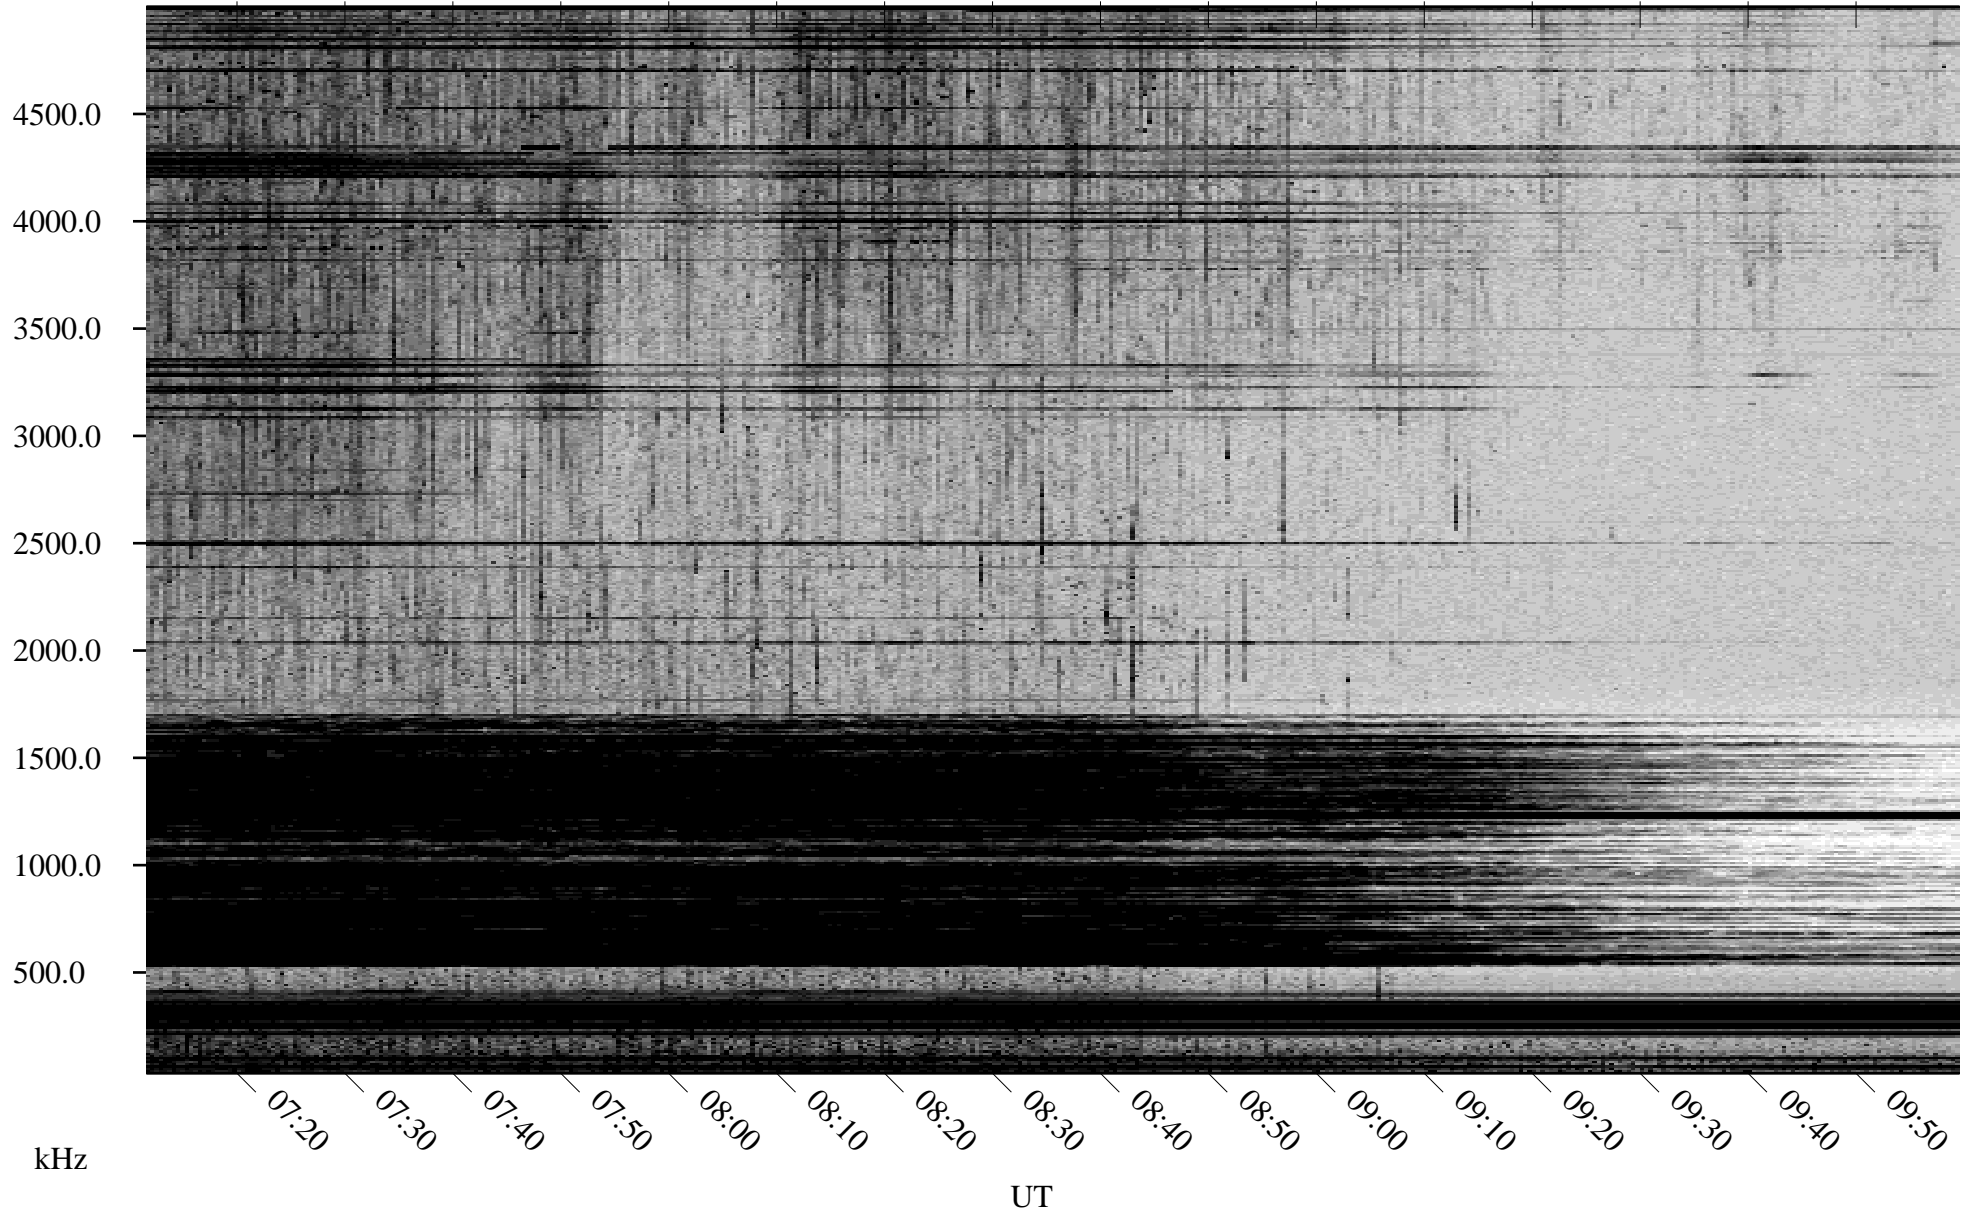

05/19/2000 Churchill, MTB

Linear Scale Black = 161 White = 15

ch00140l.r00m max_12

Page 1

05/19/2000 Churchill, MTB

Linear Scale Black = 161 White = 15

ch00140l.r00m max_12

Page 2

05/20/2000 Churchill, MTB

Linear Scale Black = 161 White = 15

ch00140l.r00m max_12

Page 3

05/20/2000 Churchill, MTB

Linear Scale Black = 161 White = 15

ch00140l.r00m max_12

Page 4

05/20/2000 Churchill, MTB

Linear Scale Black = 161 White = 15

ch00140l.r00m max_12

05/20/2000 Churchill, MTB

Linear Scale Black = 161 White = 15

ch00140l.r00m max_12

Page 6

05/20/2000 Churchill, MTB

Linear Scale Black = 161 White = 15

ch00140l.r00m max_12

Page 7

05/20/2000 Churchill, MTB

Linear Scale Black = 161 White = 15

ch00140l.r00m max_12