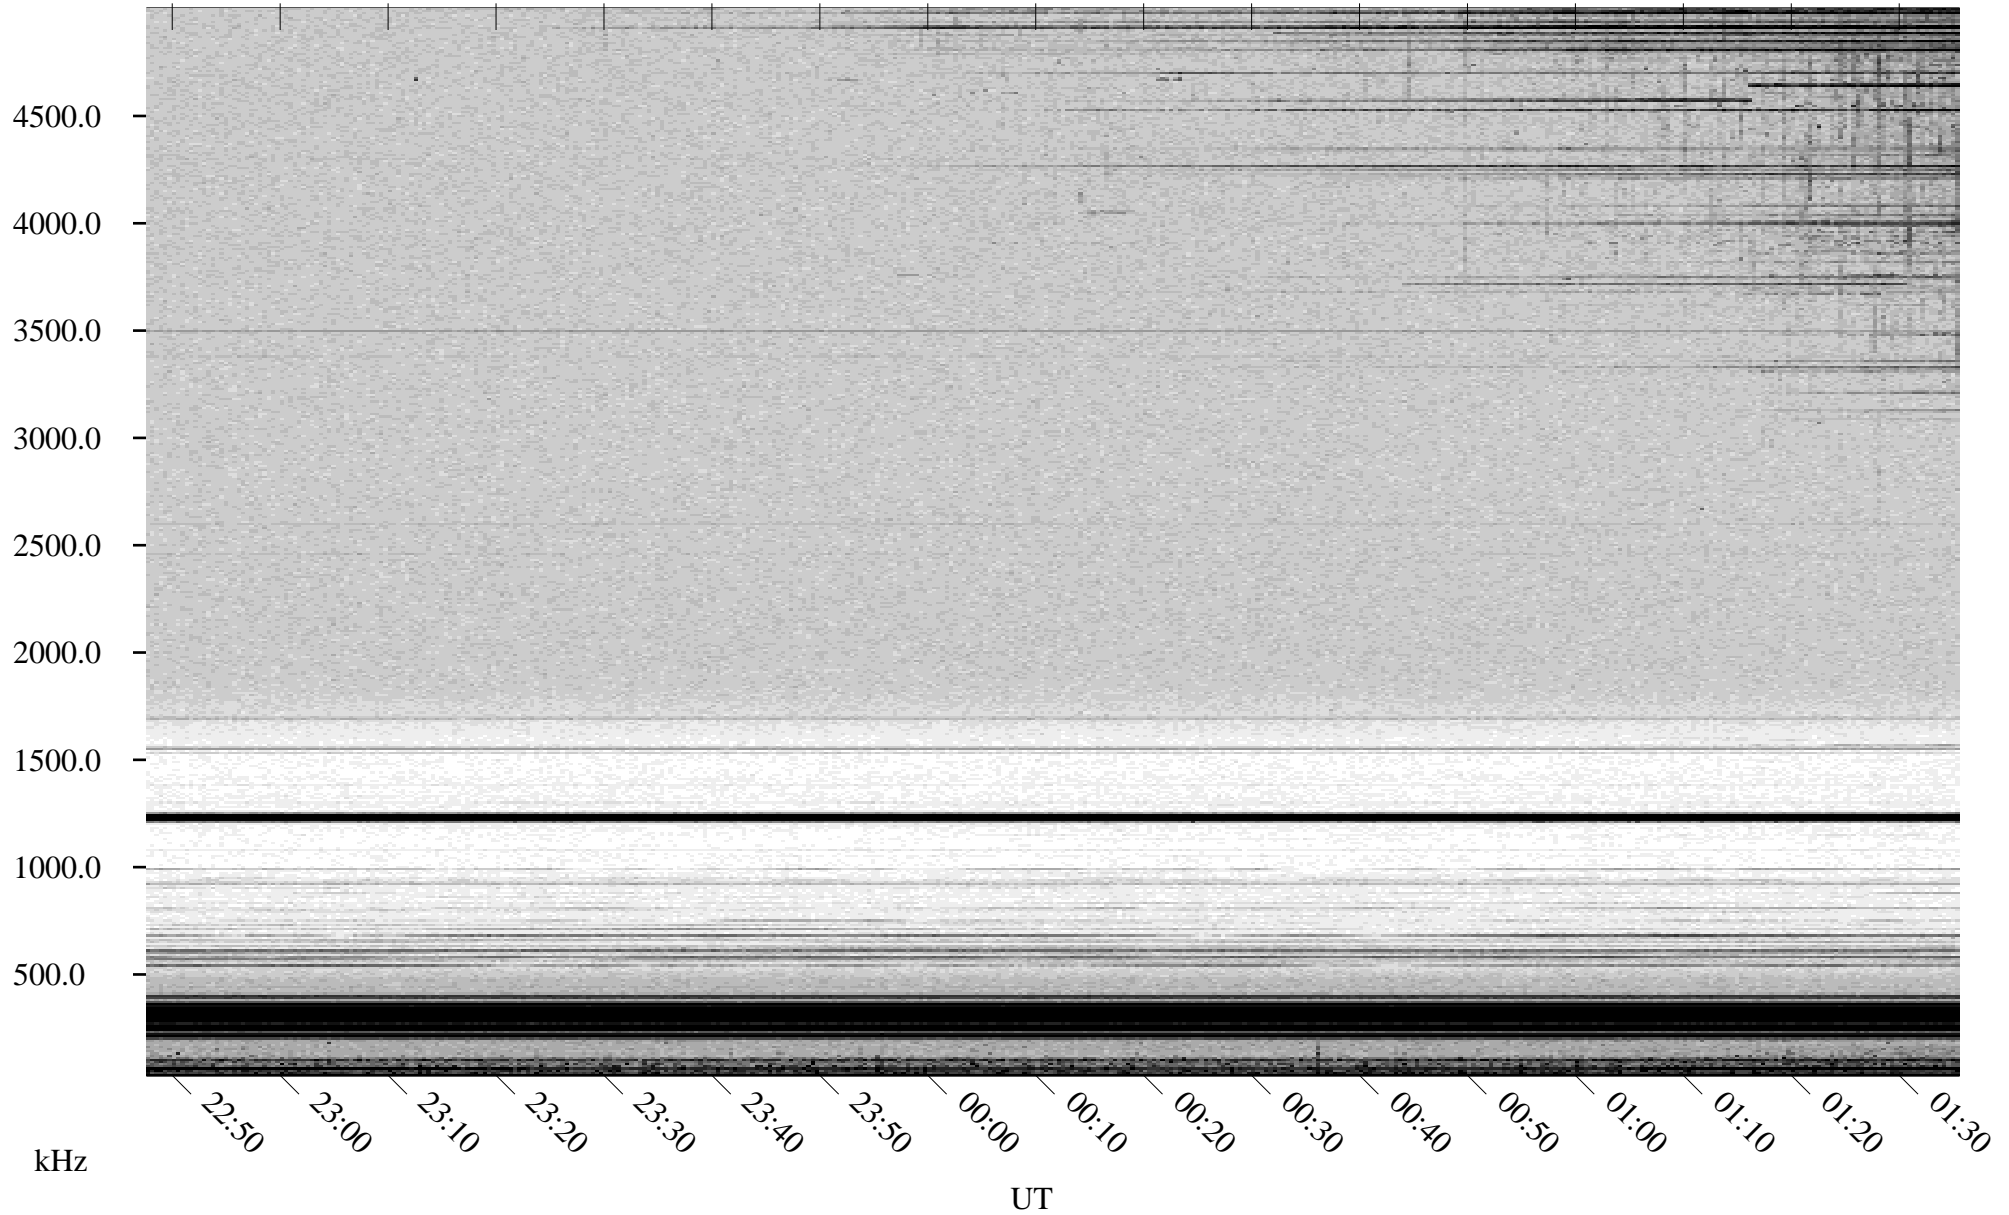

05/19/2000 Churchill, MTB

Linear Scale Black = 161 White = 15

ch00140l.r00m max_12

Page 1

05/19/2000 Churchill, MTB

Linear Scale Black = 161 White = 15

ch00140l.r00m max_12

Page 2

05/20/2000 Churchill, MTB

Linear Scale Black = 161 White = 15

ch00140l.r00m max_12

Page 3

05/20/2000 Churchill, MTB

Linear Scale Black = 161 White = 15

ch00140l.r00m max_12

Page 4

05/20/2000 Churchill, MTB

Linear Scale Black = 161 White = 15

ch00140l.r00m max_12

05/20/2000 Churchill, MTB

Linear Scale Black = 161 White = 15

ch00140l.r00m max_12

Page 6

05/20/2000 Churchill, MTB

Linear Scale Black = 161 White = 15

ch00140l.r00m max_12

Page 7

05/20/2000 Churchill, MTB

Linear Scale Black = 161 White = 15

ch00140l.r00m max_12