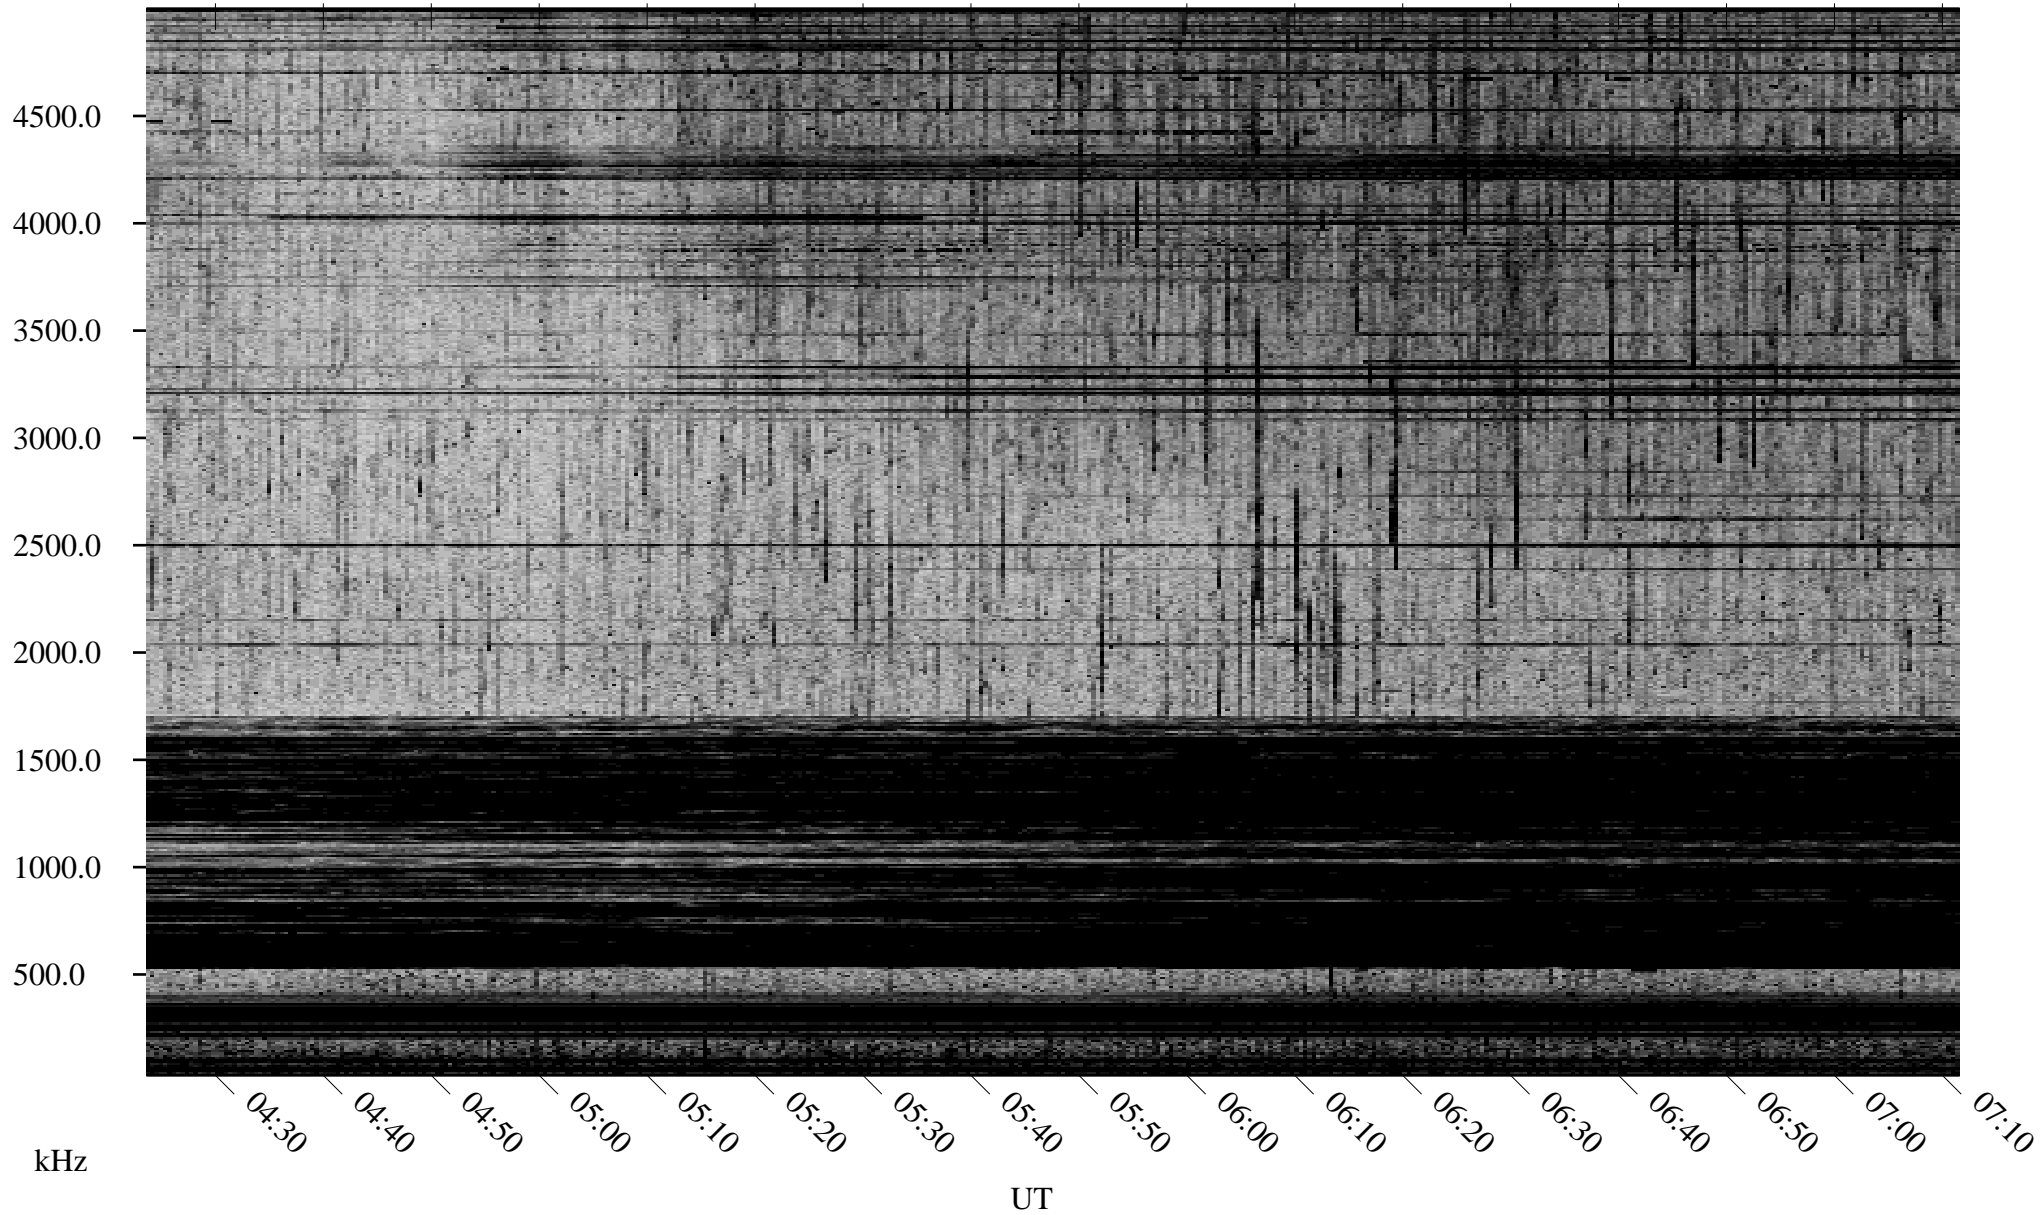

05/19/2000 Churchill, MTB

Linear Scale Black = 161 White = 15

ch00140l.r00m max_12

Page 1

05/19/2000 Churchill, MTB

Linear Scale Black = 161 White = 15

ch00140l.r00m max_12

Page 2

05/20/2000 Churchill, MTB

Linear Scale Black = 161 White = 15

ch00140l.r00m max_12

Page 3

05/20/2000 Churchill, MTB

Linear Scale Black = 161 White = 15

ch00140l.r00m max_12

Page 4

05/20/2000 Churchill, MTB

Linear Scale Black = 161 White = 15

ch00140l.r00m max_12

05/20/2000 Churchill, MTB

Linear Scale Black = 161 White = 15

ch00140l.r00m max_12

Page 6

05/20/2000 Churchill, MTB

Linear Scale Black = 161 White = 15

ch00140l.r00m max_12

Page 7

05/20/2000 Churchill, MTB

Linear Scale Black = 161 White = 15

ch00140l.r00m max_12