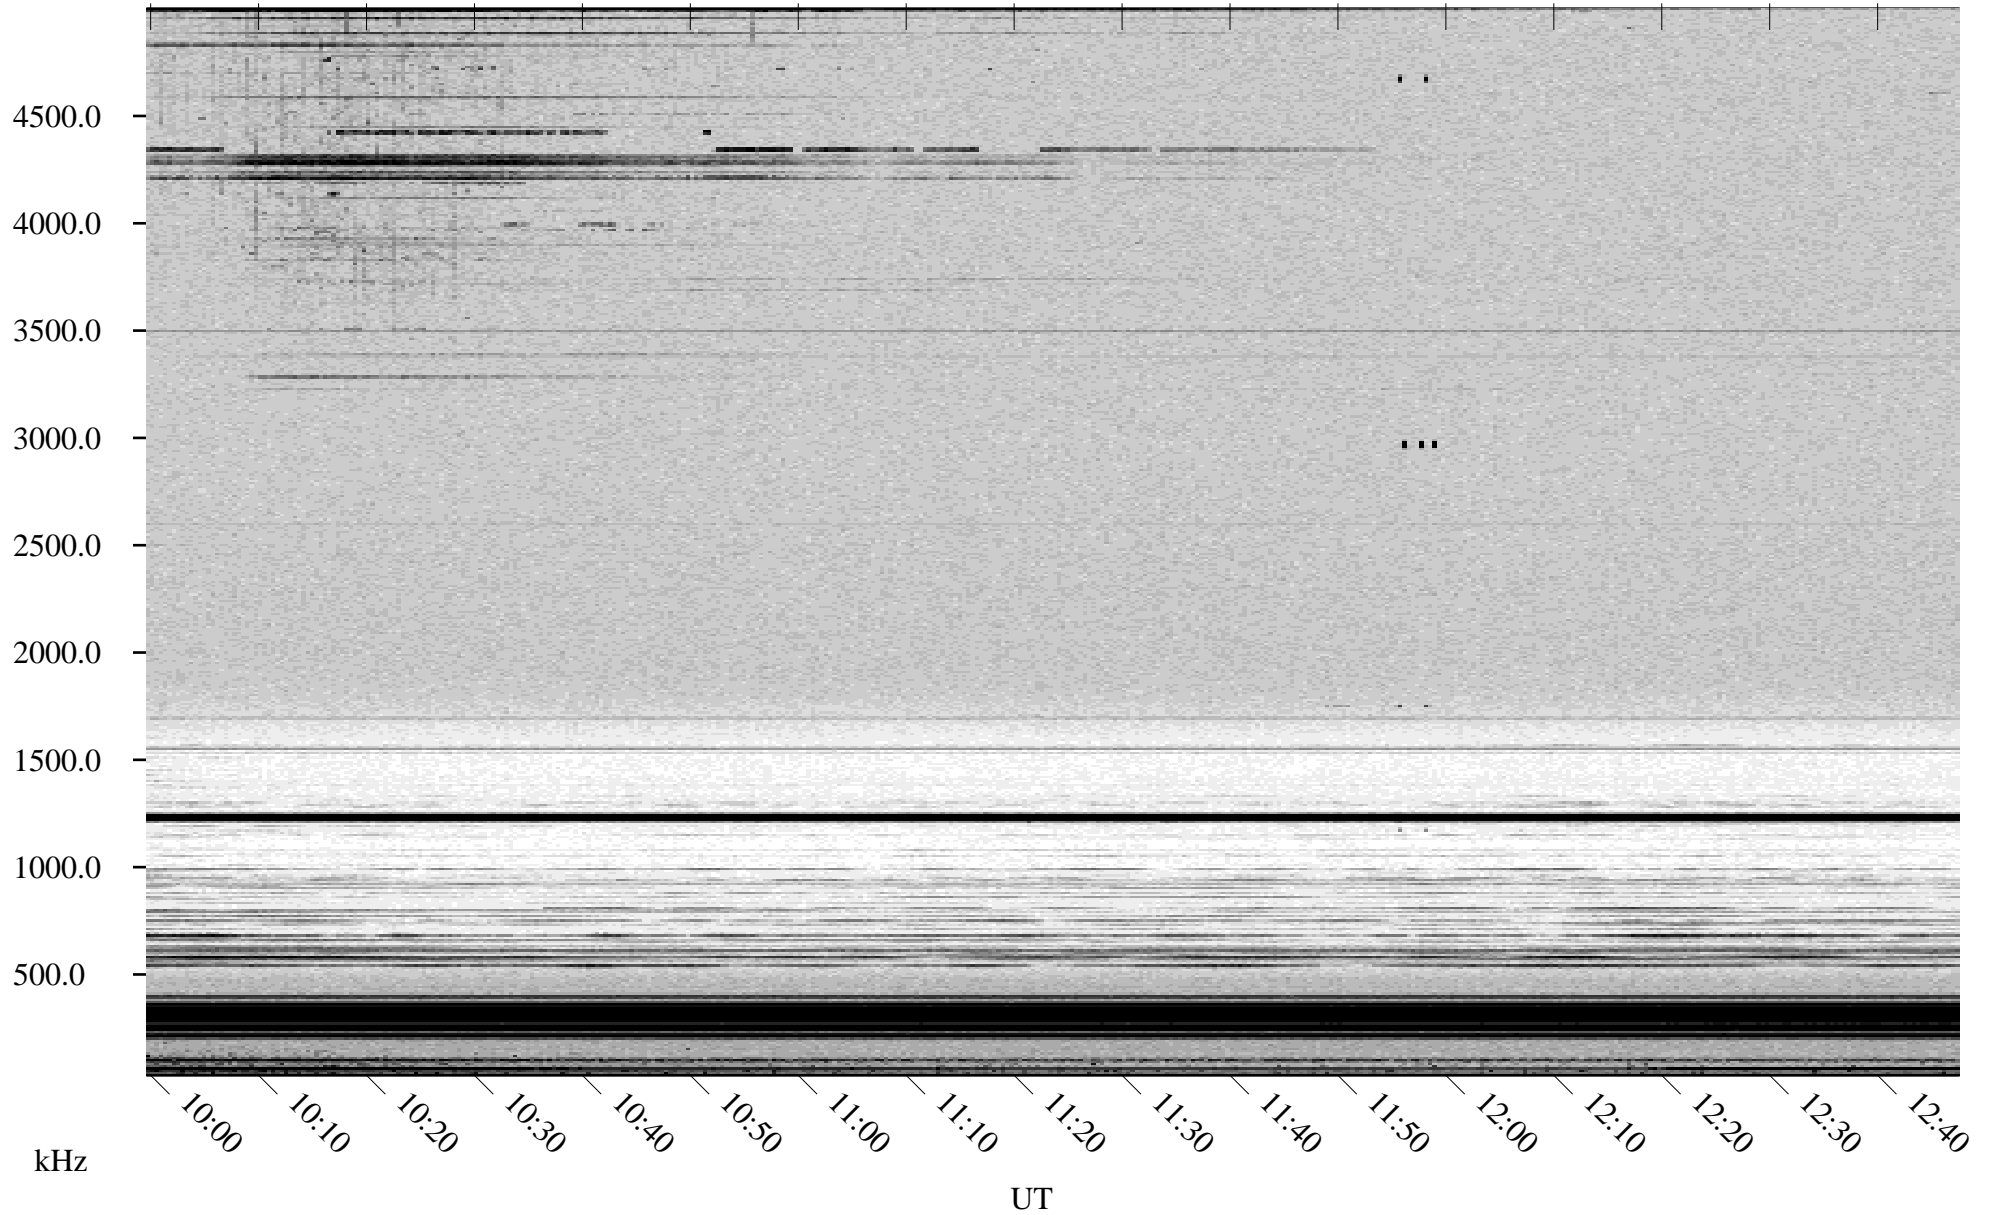

05/19/2000 Churchill, MTB

Linear Scale Black = 161 White = 15

ch00140l.r00m max_12

Page 1

05/19/2000 Churchill, MTB

Linear Scale Black = 161 White = 15

ch00140l.r00m max_12

Page 2

05/20/2000 Churchill, MTB

Linear Scale Black = 161 White = 15

ch00140l.r00m max_12

Page 3

05/20/2000 Churchill, MTB

Linear Scale Black = 161 White = 15

ch00140l.r00m max_12

Page 4

05/20/2000 Churchill, MTB

Linear Scale Black = 161 White = 15

ch00140l.r00m max_12

05/20/2000 Churchill, MTB

Linear Scale Black = 161 White = 15

ch00140l.r00m max_12

Page 6

05/20/2000 Churchill, MTB

Linear Scale Black = 161 White = 15

ch00140l.r00m max_12

Page 7

05/20/2000 Churchill, MTB

Linear Scale Black = 161 White = 15

ch00140l.r00m max_12