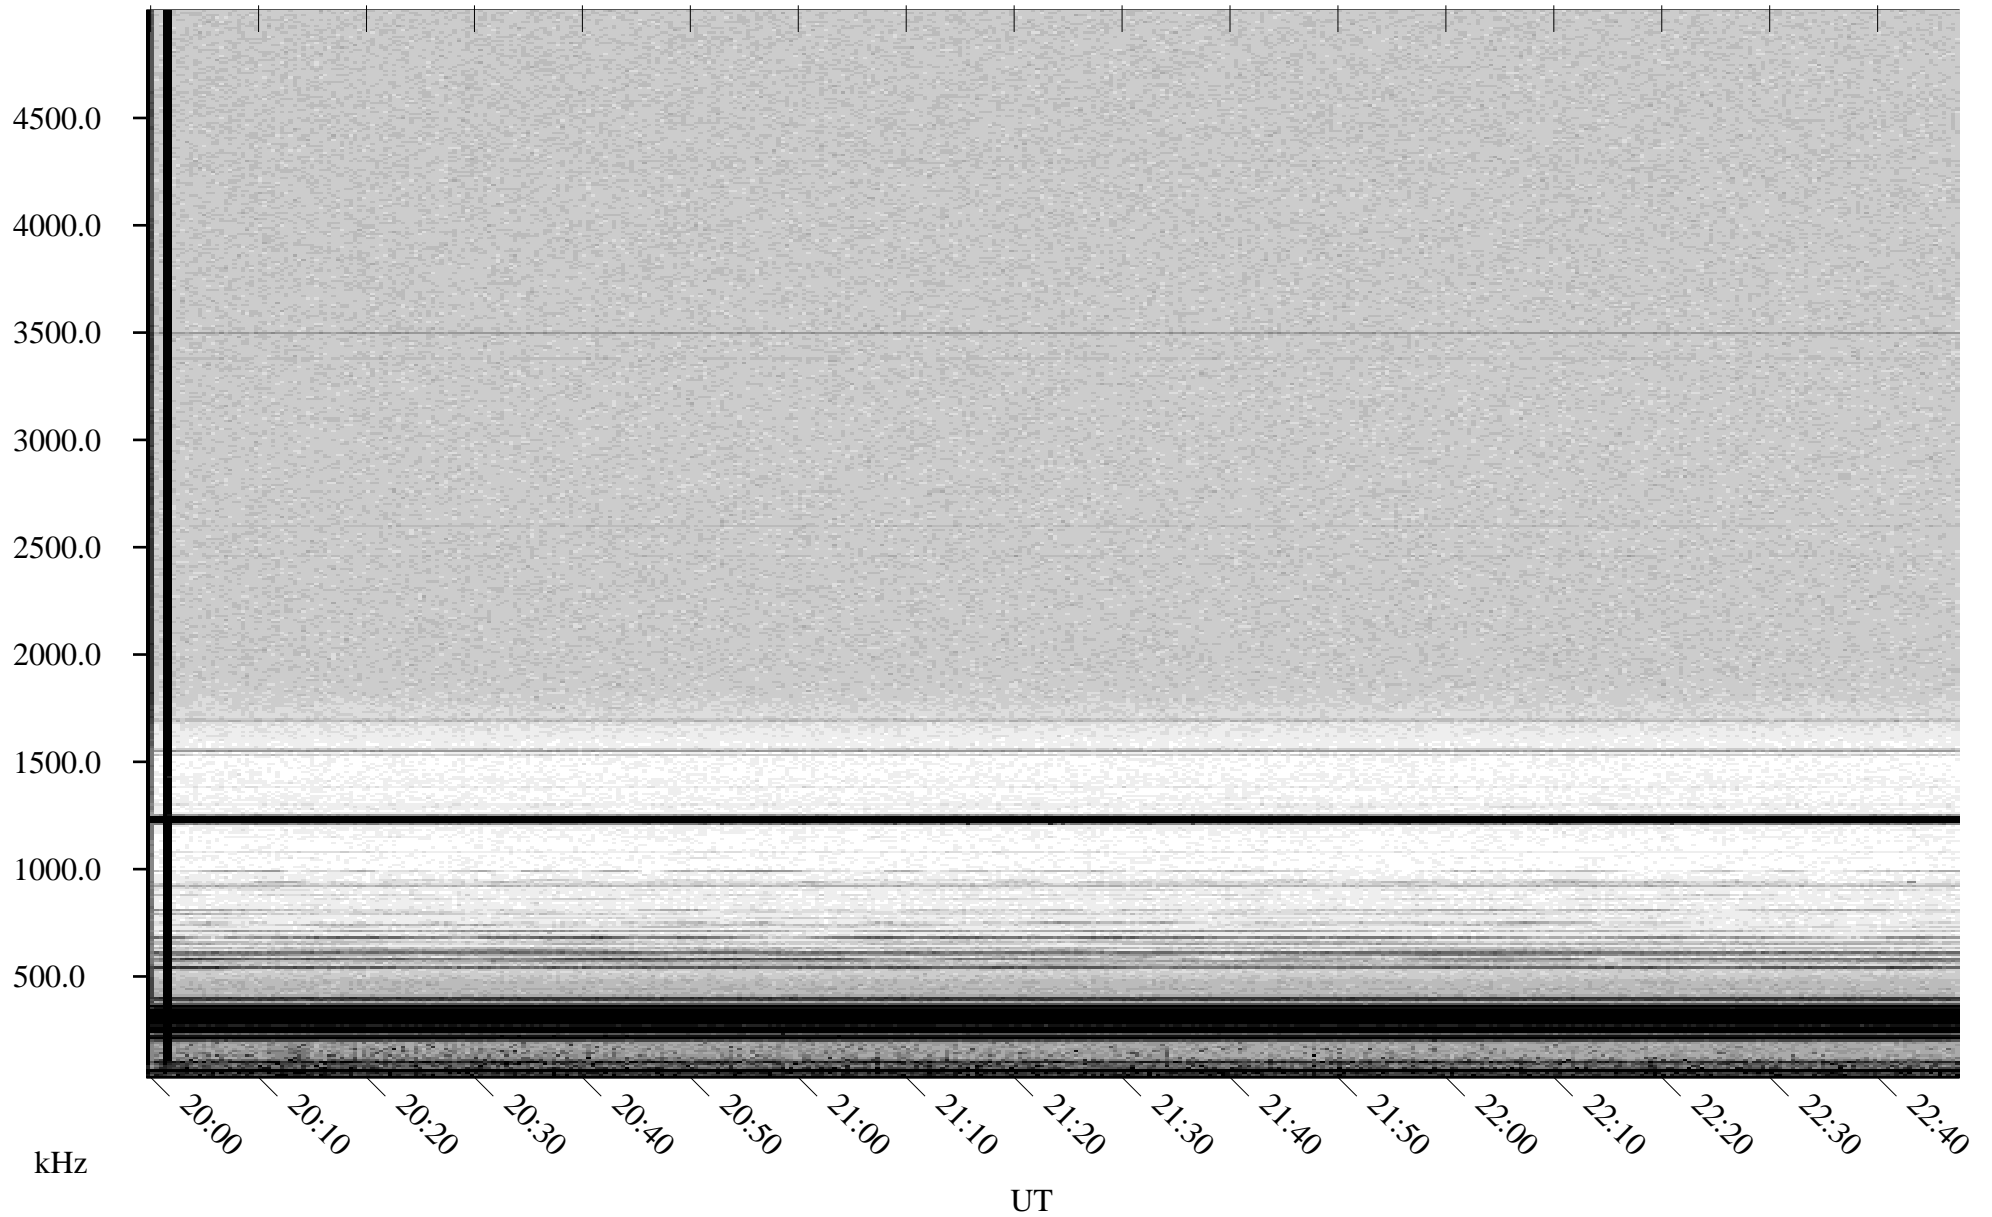

05/19/2000 Churchill, MTB

Linear Scale Black = 161 White = 15

ch00140l.r00m max_12

Page 1

05/19/2000 Churchill, MTB

Linear Scale Black = 161 White = 15

ch00140l.r00m max_12

Page 2

05/20/2000 Churchill, MTB

Linear Scale Black = 161 White = 15

ch00140l.r00m max_12

Page 3

05/20/2000 Churchill, MTB

Linear Scale Black = 161 White = 15

ch00140l.r00m max_12

Page 4

05/20/2000 Churchill, MTB

Linear Scale Black = 161 White = 15

ch00140l.r00m max_12

05/20/2000 Churchill, MTB

Linear Scale Black = 161 White = 15

ch00140l.r00m max_12

Page 6

05/20/2000 Churchill, MTB

Linear Scale Black = 161 White = 15

ch00140l.r00m max_12

Page 7

05/20/2000 Churchill, MTB

Linear Scale Black = 161 White = 15

ch00140l.r00m max_12