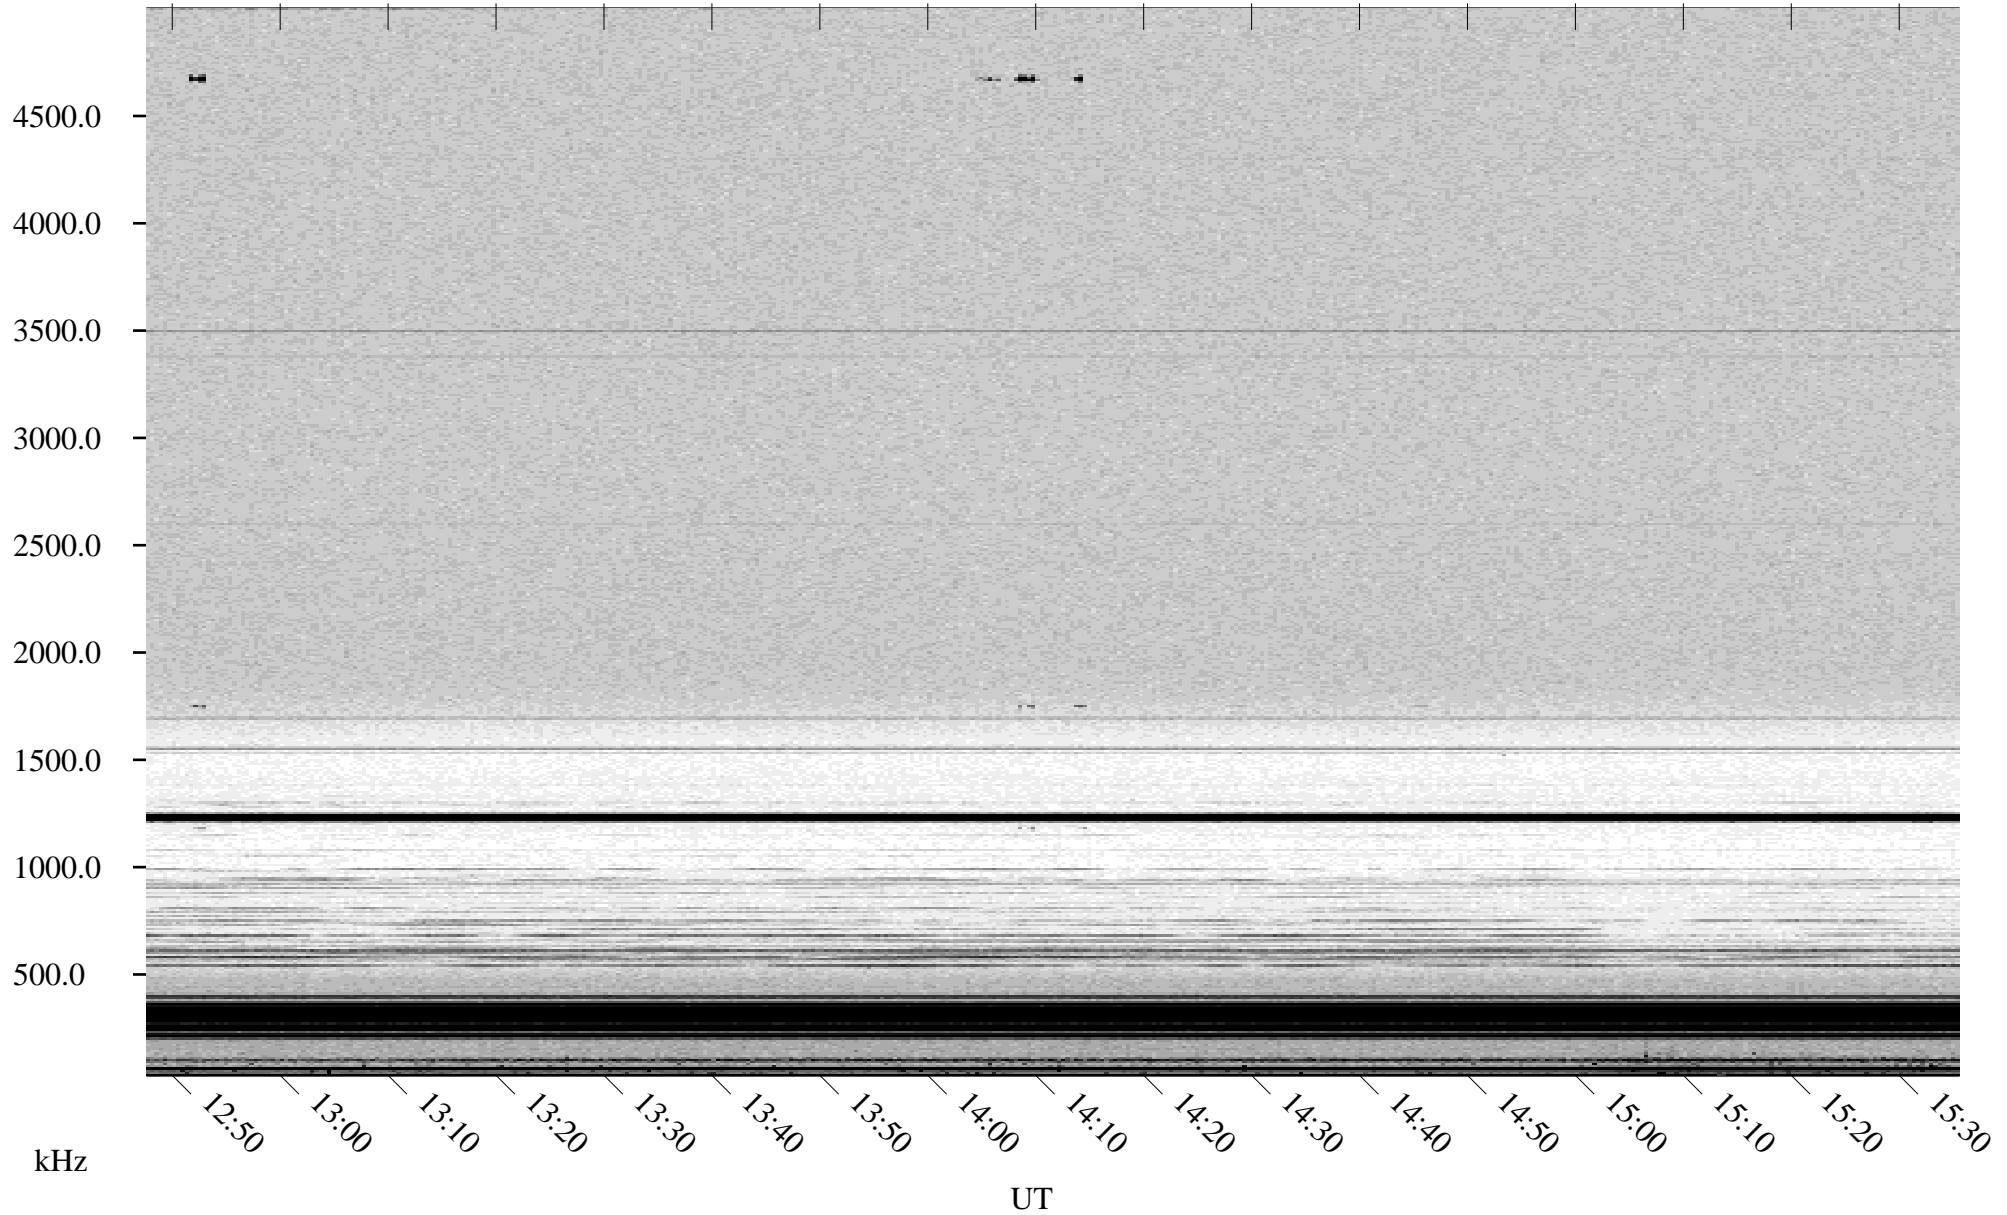

05/19/2000 Churchill, MTB

Linear Scale Black = 161 White = 15

ch00140l.r00m max_12

Page 1

05/19/2000 Churchill, MTB

Linear Scale Black = 161 White = 15

ch00140l.r00m max_12

Page 2

05/20/2000 Churchill, MTB

Linear Scale Black = 161 White = 15

ch00140l.r00m max_12

Page 3

05/20/2000 Churchill, MTB

Linear Scale Black = 161 White = 15

ch00140l.r00m max_12

Page 4

05/20/2000 Churchill, MTB

Linear Scale Black = 161 White = 15

ch00140l.r00m max_12

05/20/2000 Churchill, MTB

Linear Scale Black = 161 White = 15

ch00140l.r00m max_12

Page 6

05/20/2000 Churchill, MTB

Linear Scale Black = 161 White = 15

ch00140l.r00m max_12

Page 7

05/20/2000 Churchill, MTB

Linear Scale Black = 161 White = 15

ch00140l.r00m max_12