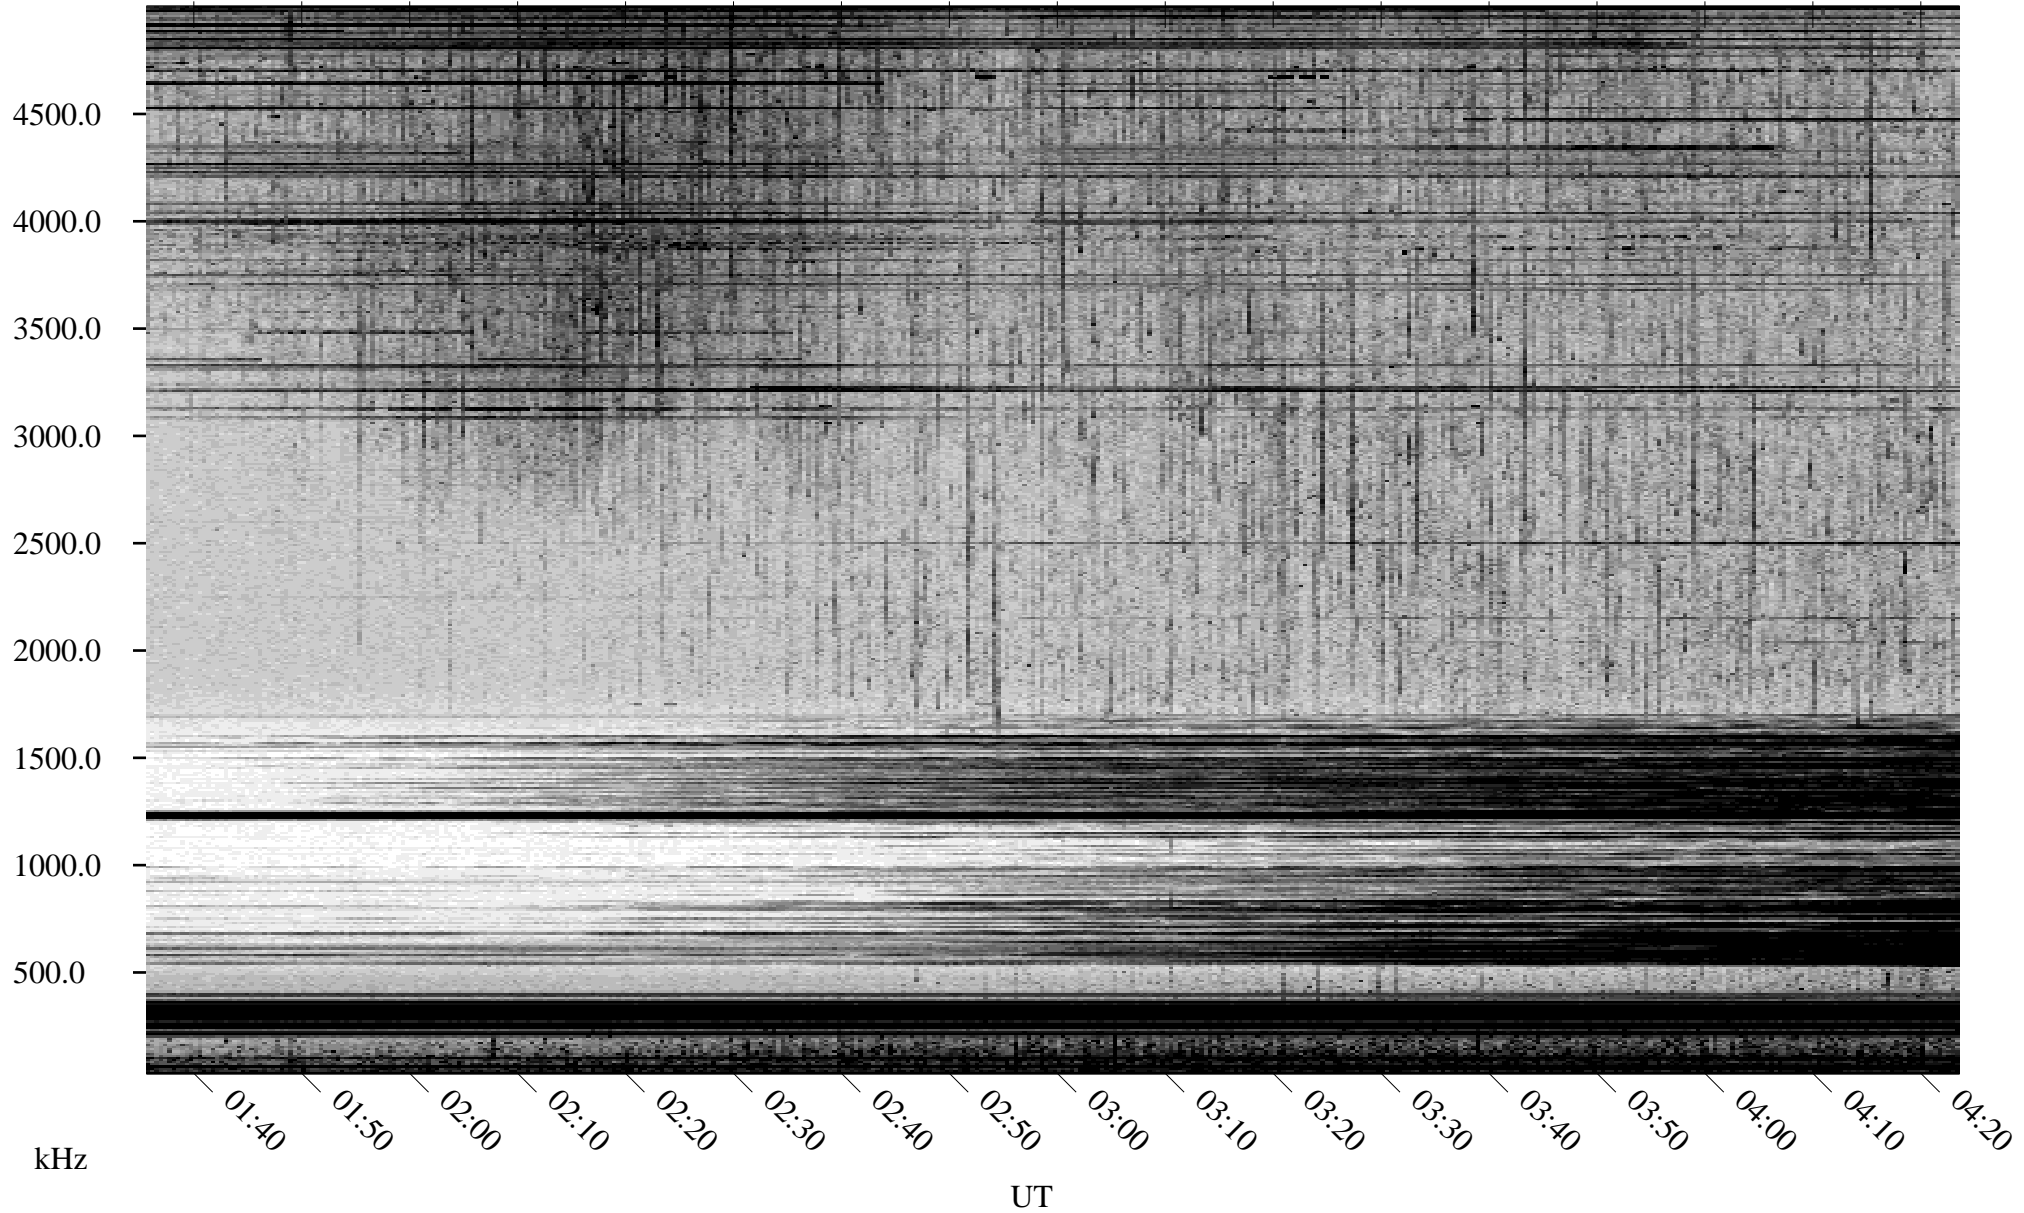

05/19/2000 Churchill, MTB

Linear Scale Black = 161 White = 15

ch00140l.r00m max_12

Page 1

05/19/2000 Churchill, MTB

Linear Scale Black = 161 White = 15

ch00140l.r00m max_12

Page 2

05/20/2000 Churchill, MTB

Linear Scale Black = 161 White = 15

ch00140l.r00m max_12

Page 3

05/20/2000 Churchill, MTB

Linear Scale Black = 161 White = 15

ch00140l.r00m max_12

Page 4

05/20/2000 Churchill, MTB

Linear Scale Black = 161 White = 15

ch00140l.r00m max_12

05/20/2000 Churchill, MTB

Linear Scale Black = 161 White = 15

ch00140l.r00m max_12

Page 6

05/20/2000 Churchill, MTB

Linear Scale Black = 161 White = 15

ch00140l.r00m max_12

Page 7

05/20/2000 Churchill, MTB

Linear Scale Black = 161 White = 15

ch00140l.r00m max_12