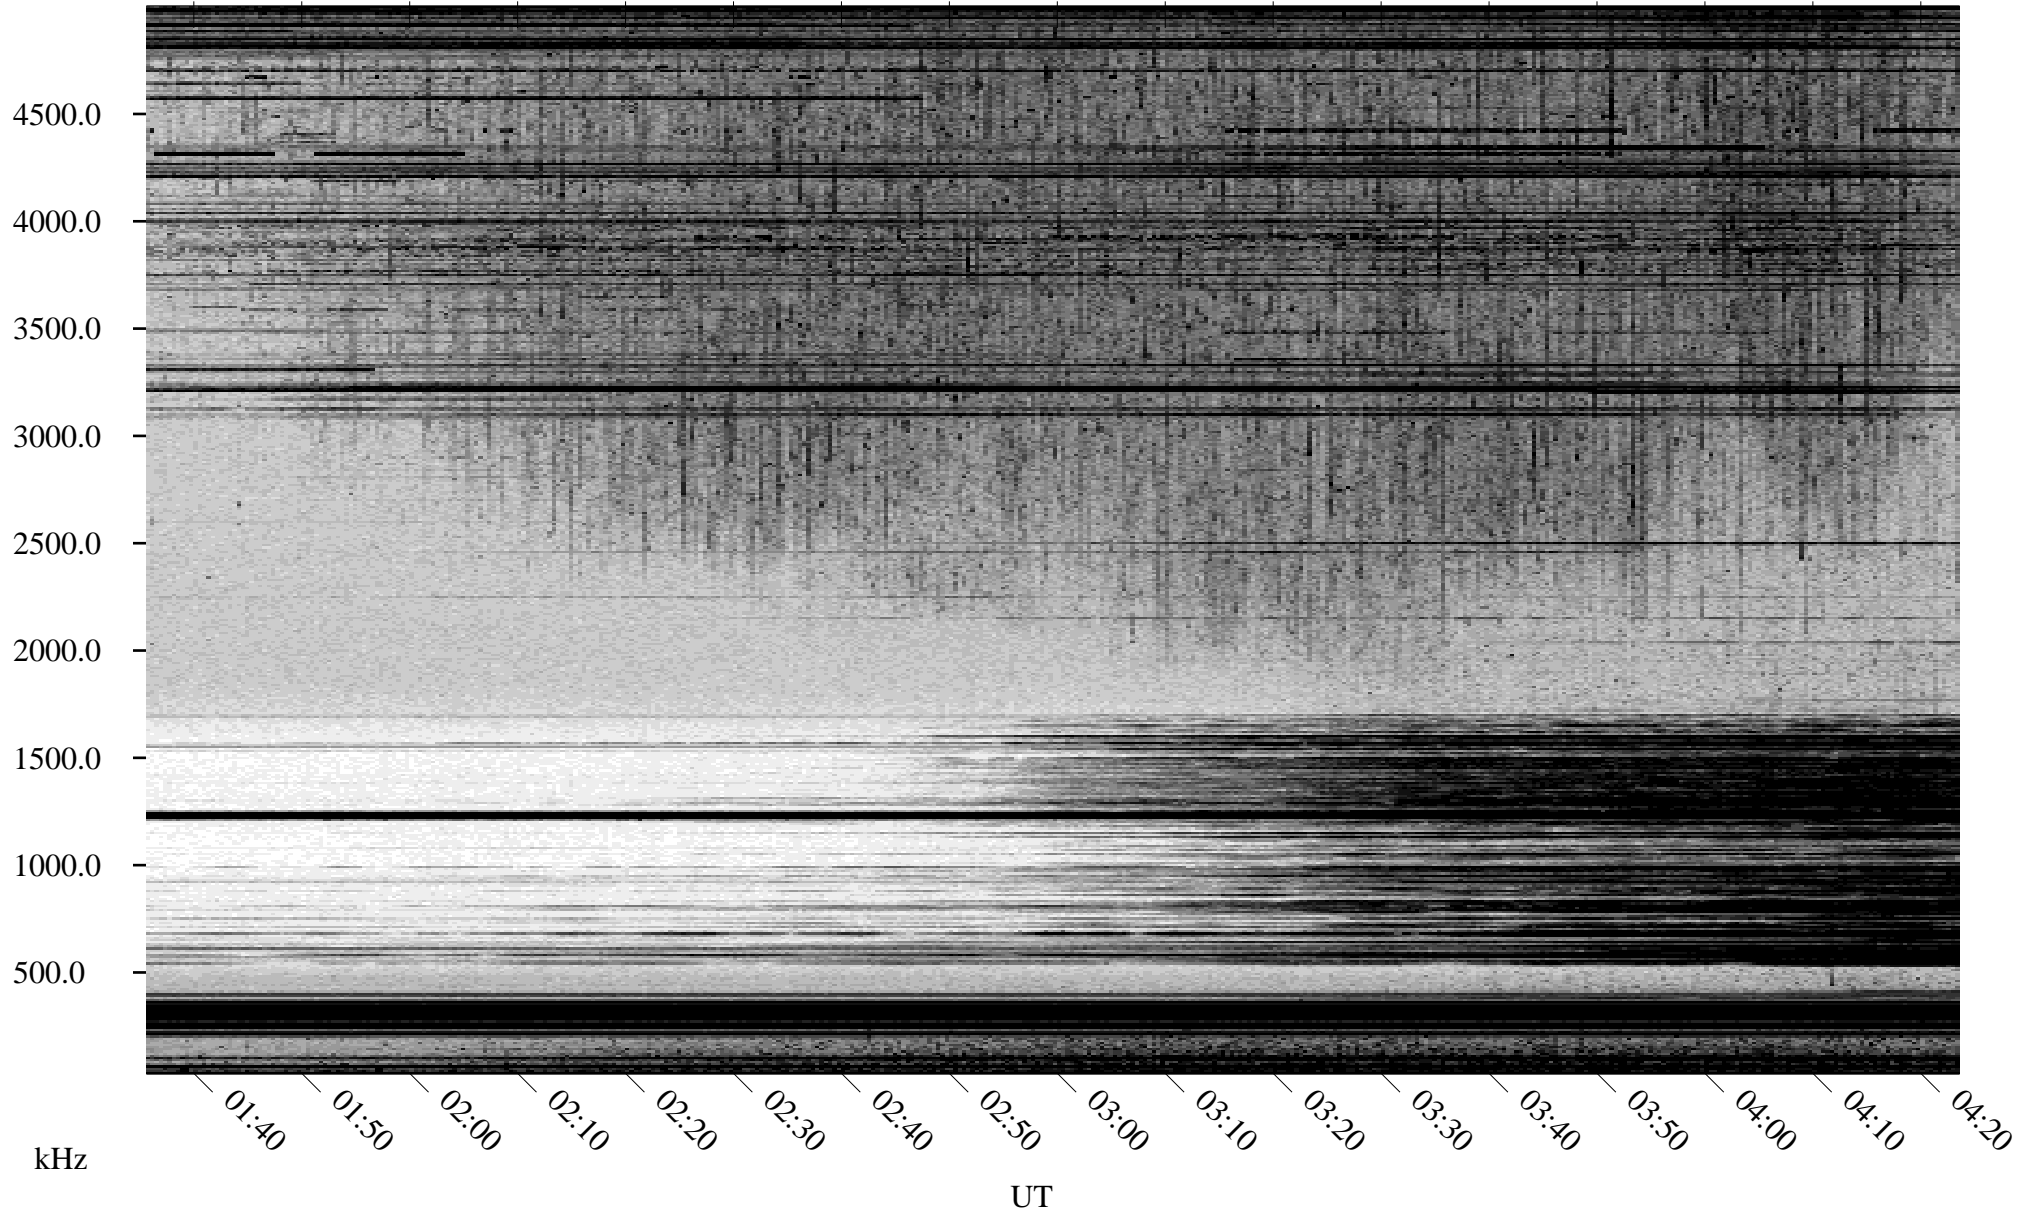

05/20/2000 Churchill, MTB

Linear Scale Black = 161 White = 15

ch001411.r00m max_12

Page 1

05/20/2000 Churchill, MTB

Linear Scale Black = 161 White = 15

ch001411.r00m max_12

Page 2

05/21/2000 Churchill, MTB

Linear Scale Black = 161 White = 15

ch001411.r00m max_12

Page 3

05/21/2000 Churchill, MTB

Linear Scale Black = 161 White = 15

ch001411.r00m max_12

Page 4

05/21/2000 Churchill, MTB

Linear Scale Black = 161 White = 15

ch001411.r00m max_12

Page 5

05/21/2000 Churchill, MTB

Linear Scale Black = 161 White = 15

ch001411.r00m max_12

Page 6

05/21/2000 Churchill, MTB

Linear Scale Black = 161 White = 15

ch001411.r00m max_12

Page 7

05/21/2000 Churchill, MTB

Linear Scale Black = 161 White = 15

ch001411.r00m max_12