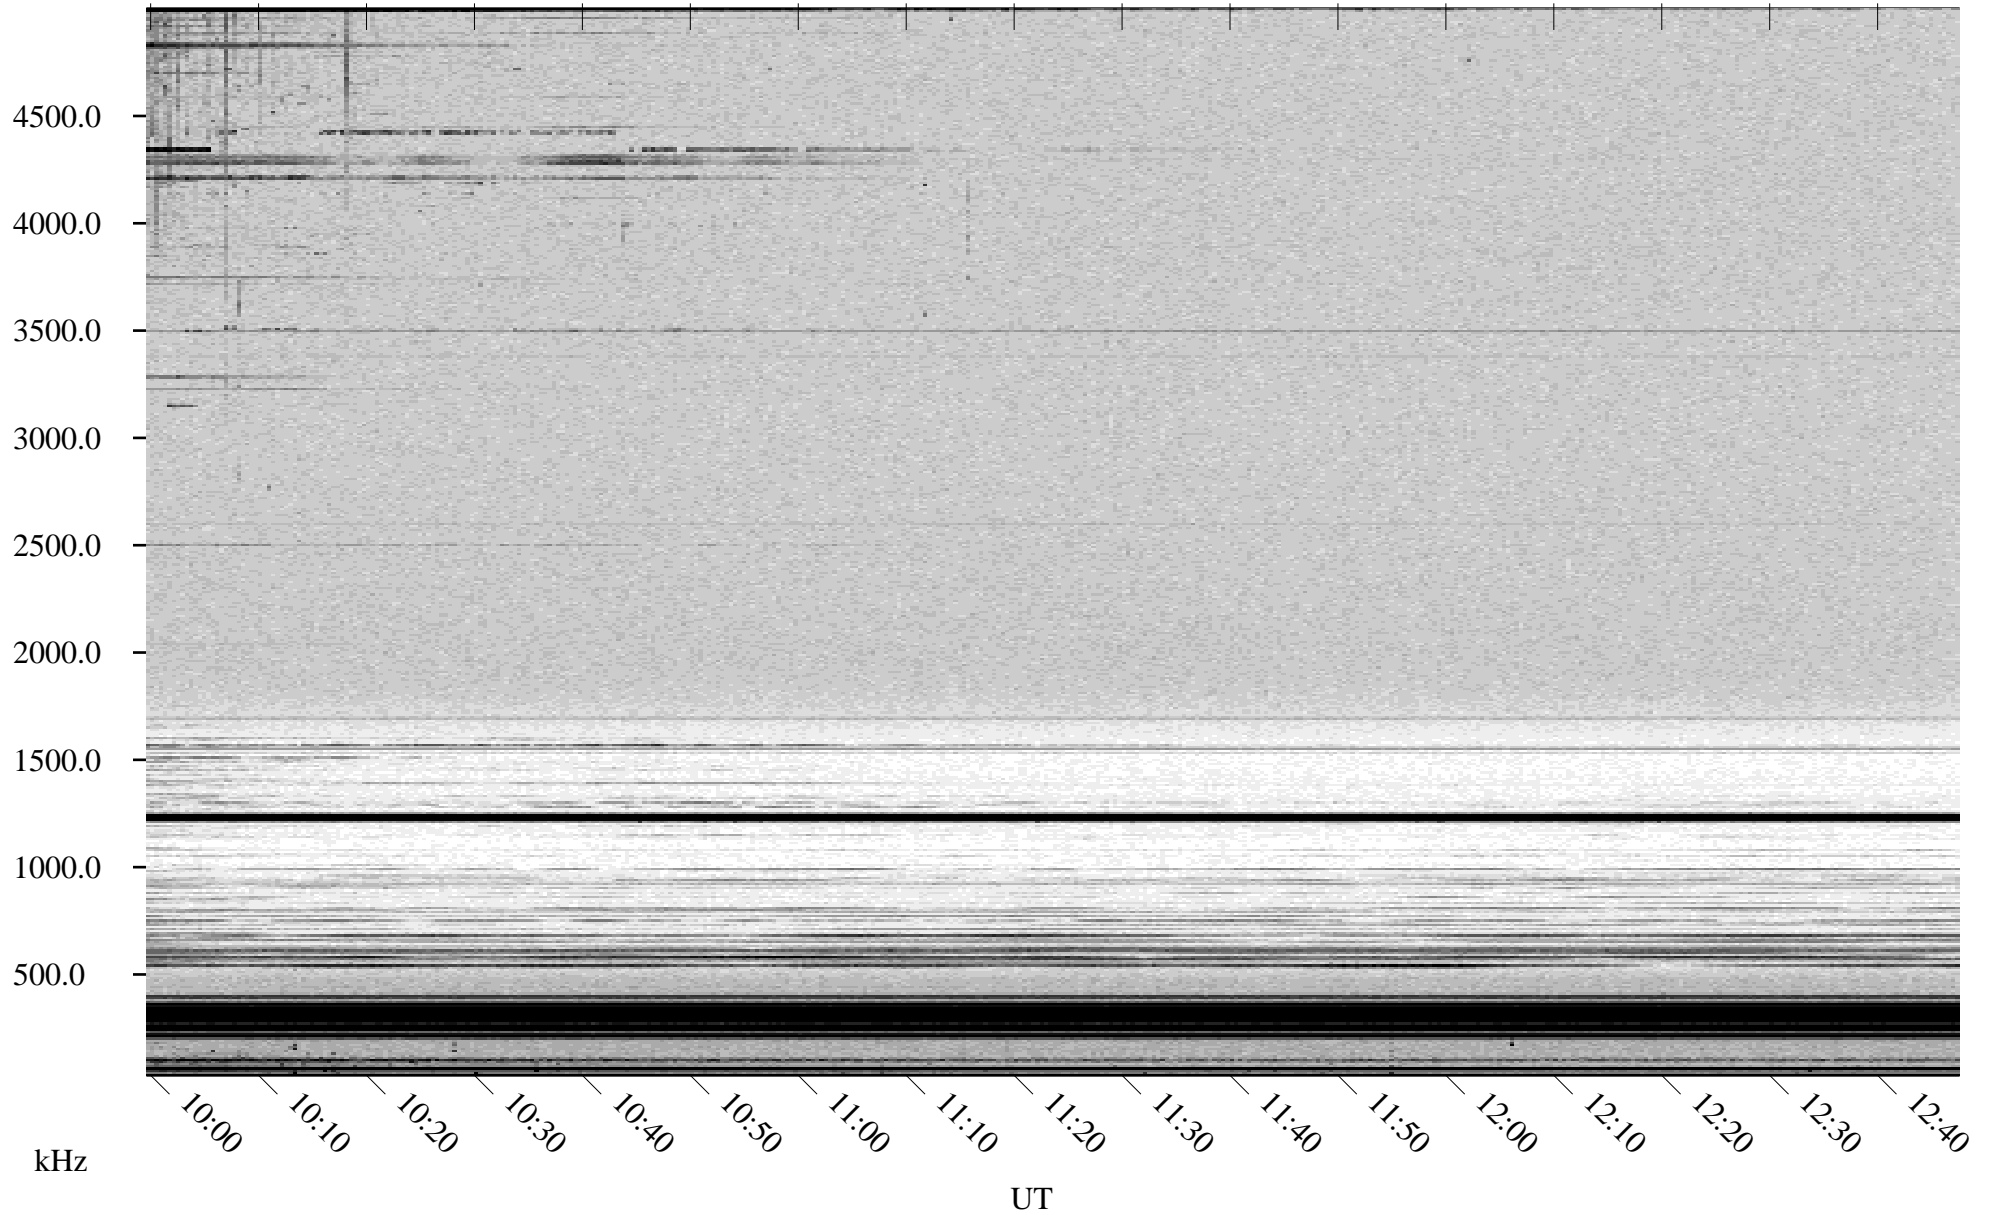

05/20/2000 Churchill, MTB

Linear Scale Black = 161 White = 15

ch001411.r00m max_12

Page 1

05/20/2000 Churchill, MTB

Linear Scale Black = 161 White = 15

ch001411.r00m max_12

Page 2

05/21/2000 Churchill, MTB

Linear Scale Black = 161 White = 15

ch001411.r00m max_12

Page 3

05/21/2000 Churchill, MTB

Linear Scale Black = 161 White = 15

ch001411.r00m max_12

Page 4

05/21/2000 Churchill, MTB

Linear Scale Black = 161 White = 15

ch001411.r00m max_12

Page 5

05/21/2000 Churchill, MTB

Linear Scale Black = 161 White = 15

ch001411.r00m max_12

Page 6

05/21/2000 Churchill, MTB

Linear Scale Black = 161 White = 15

ch001411.r00m max_12

Page 7

05/21/2000 Churchill, MTB

Linear Scale Black = 161 White = 15

ch001411.r00m max_12