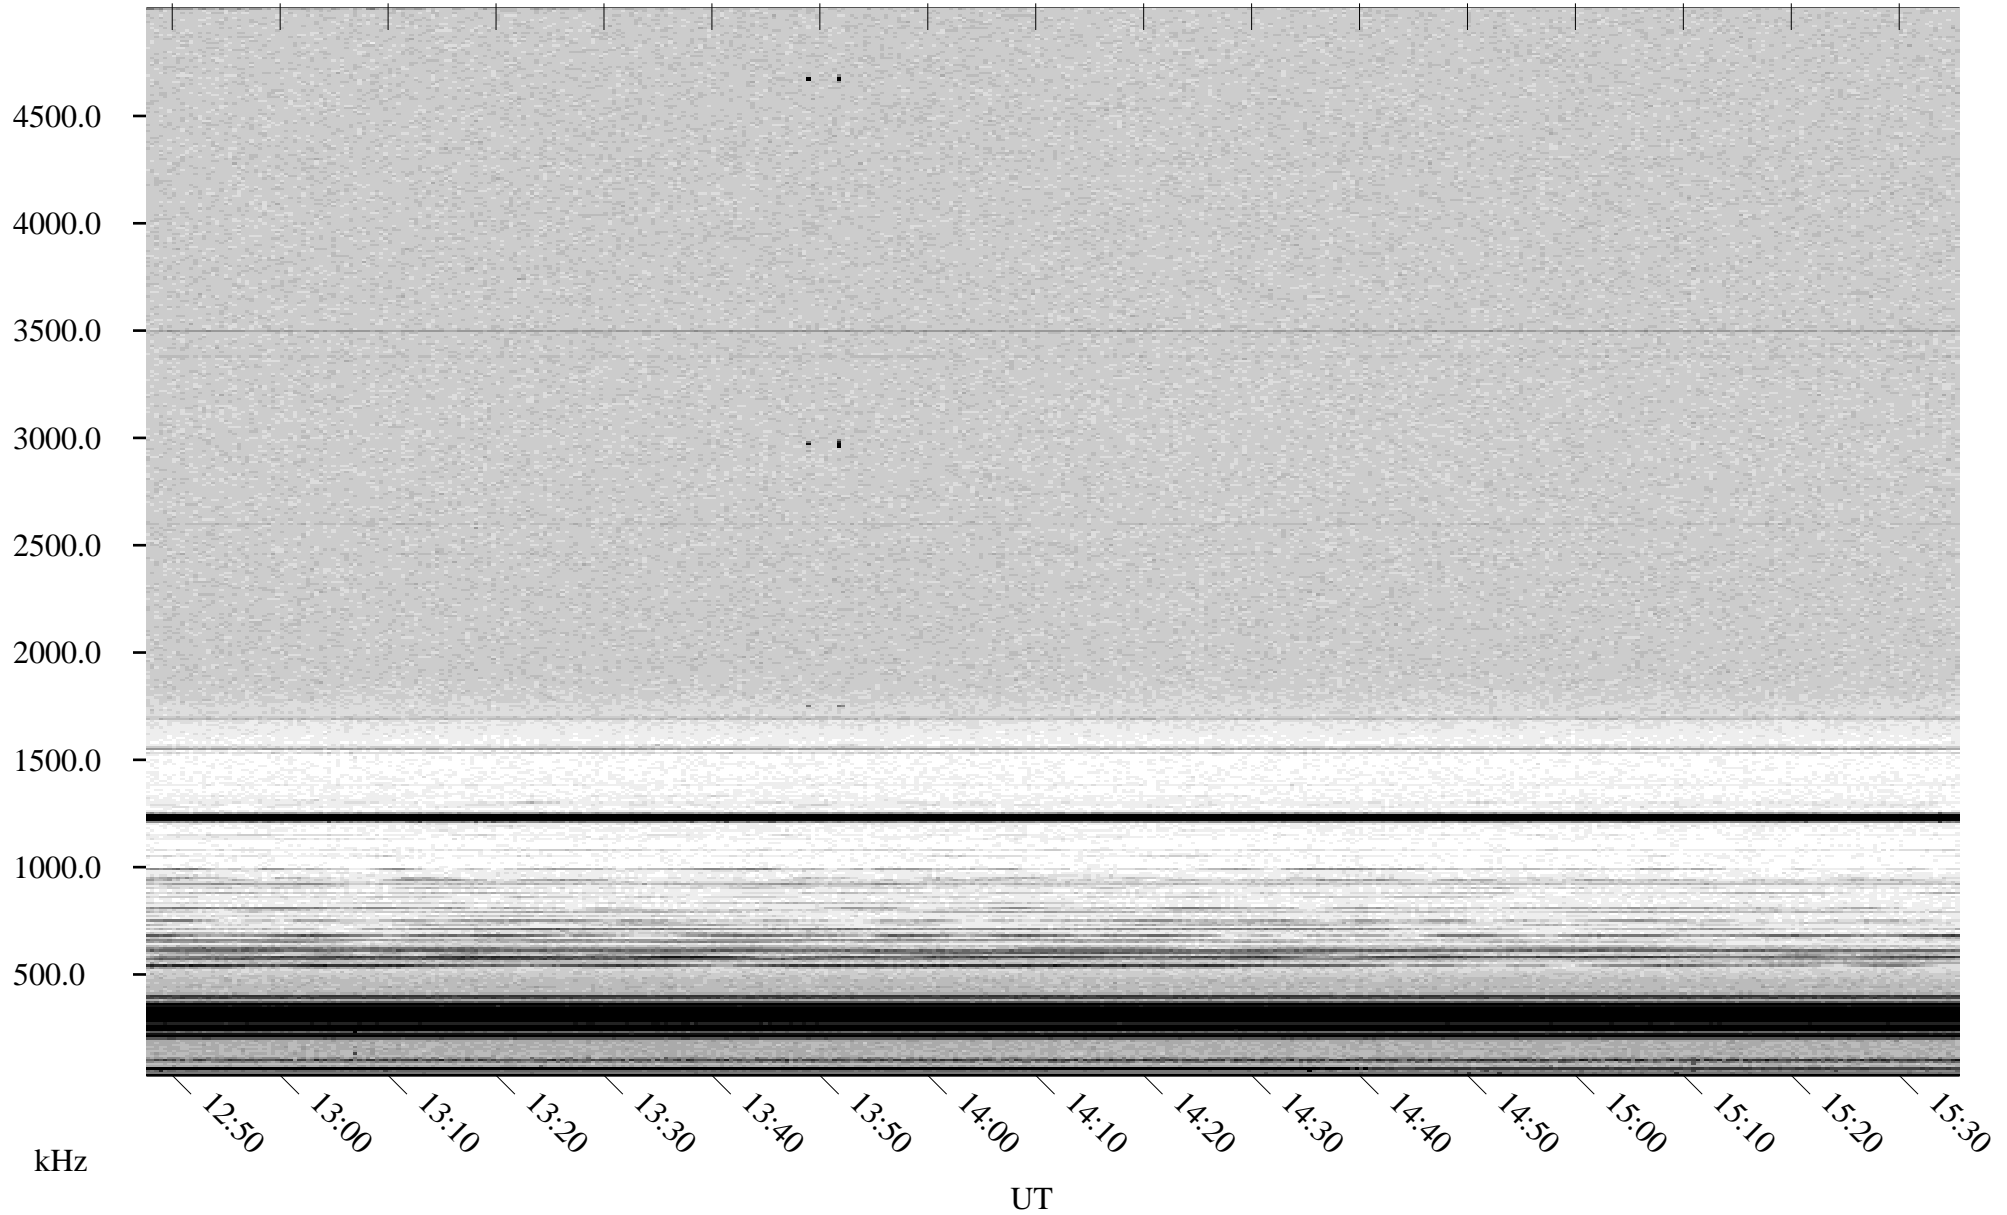

05/20/2000 Churchill, MTB

Linear Scale Black = 161 White = 15

ch001411.r00m max_12

Page 1

05/20/2000 Churchill, MTB

Linear Scale Black = 161 White = 15

ch001411.r00m max_12

Page 2

05/21/2000 Churchill, MTB

Linear Scale Black = 161 White = 15

ch001411.r00m max_12

Page 3

05/21/2000 Churchill, MTB

Linear Scale Black = 161 White = 15

ch001411.r00m max_12

Page 4

05/21/2000 Churchill, MTB

Linear Scale Black = 161 White = 15

ch001411.r00m max_12

Page 5

05/21/2000 Churchill, MTB

Linear Scale Black = 161 White = 15

ch001411.r00m max_12

Page 6

05/21/2000 Churchill, MTB

Linear Scale Black = 161 White = 15

ch001411.r00m max_12

Page 7

05/21/2000 Churchill, MTB

Linear Scale Black = 161 White = 15

ch001411.r00m max_12