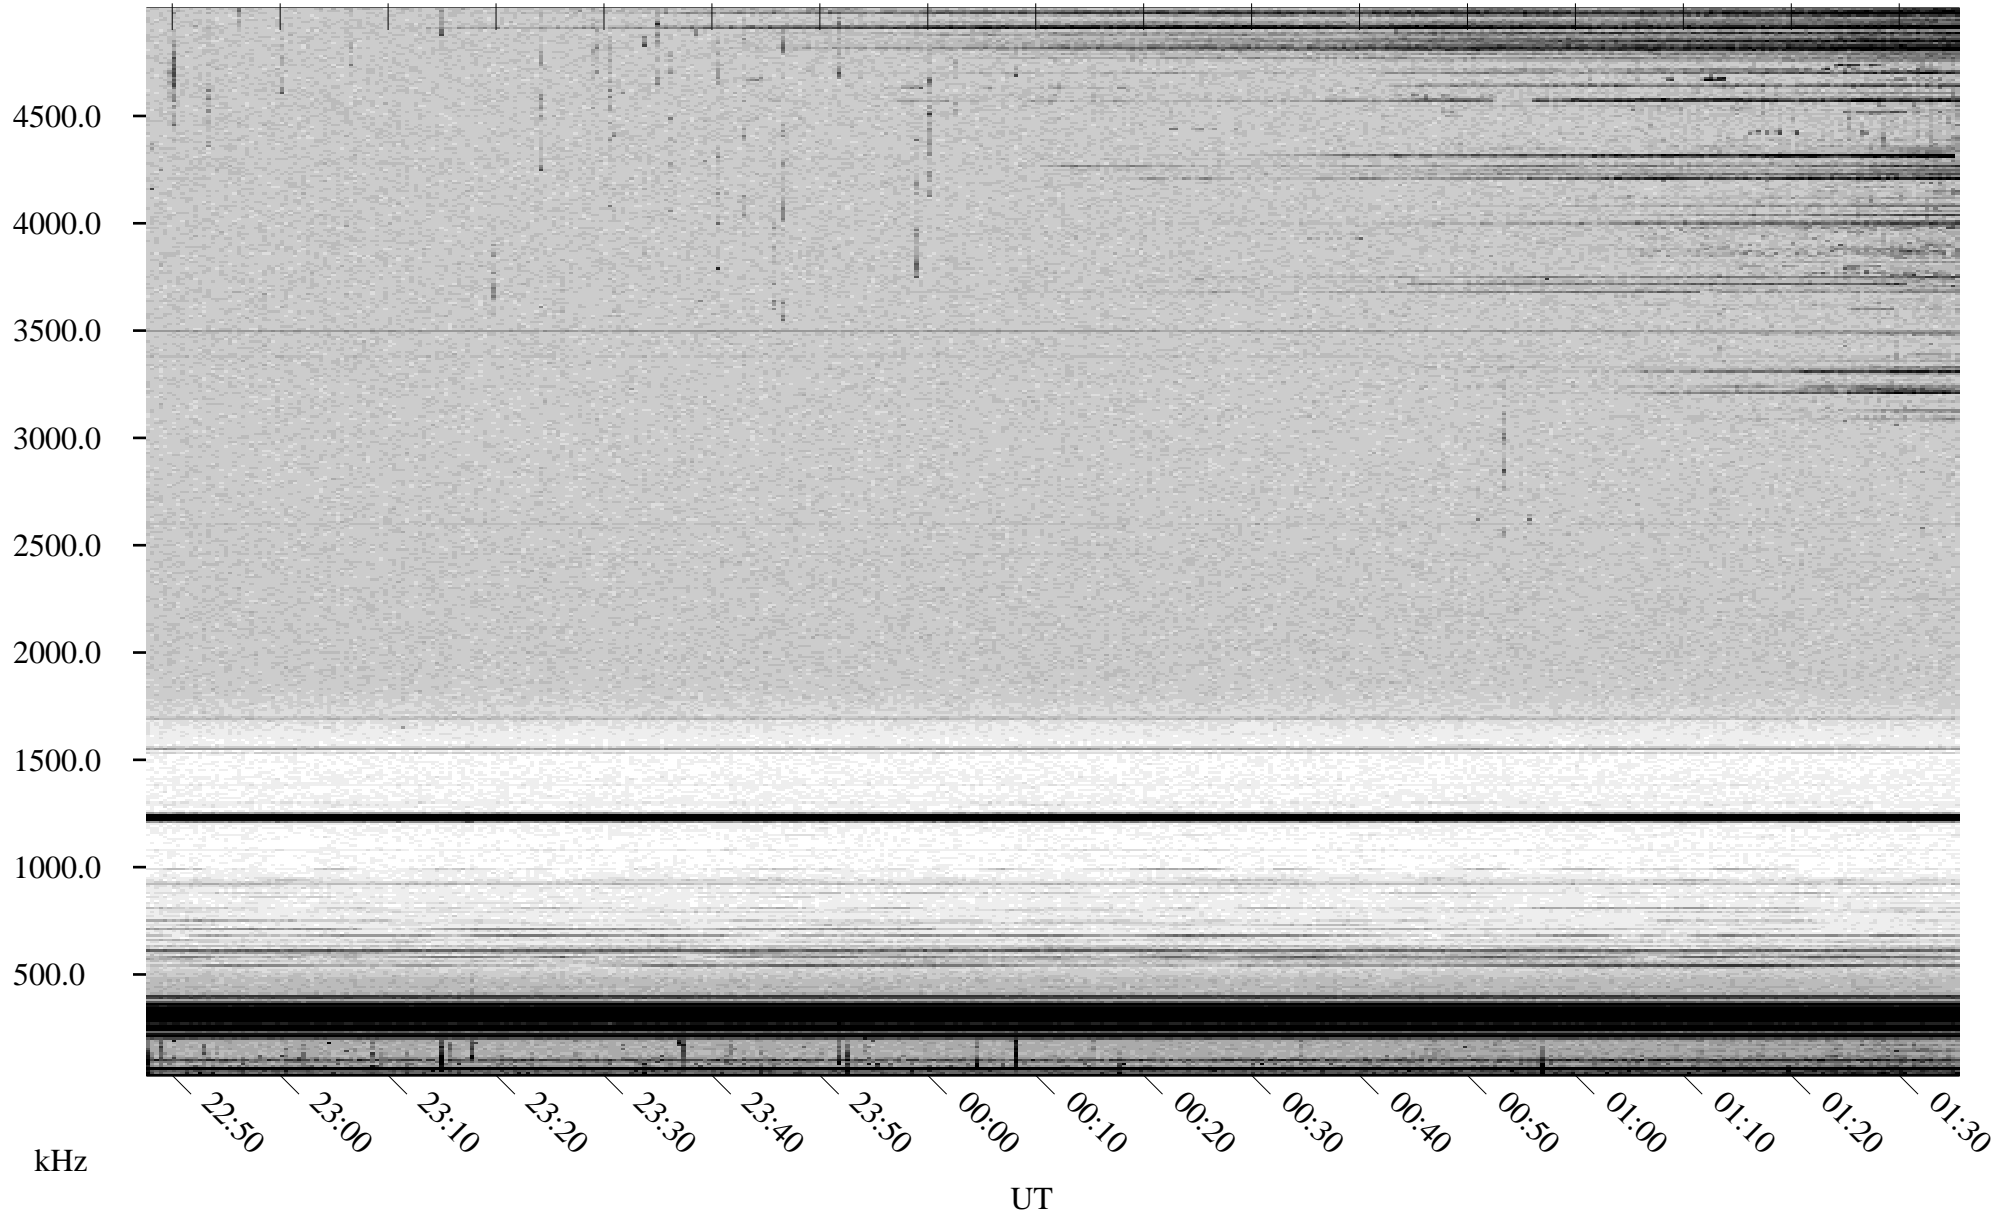

05/20/2000 Churchill, MTB

Linear Scale Black = 161 White = 15

ch001411.r00m max_12

Page 1

05/20/2000 Churchill, MTB

Linear Scale Black = 161 White = 15

ch001411.r00m max_12

Page 2

05/21/2000 Churchill, MTB

Linear Scale Black = 161 White = 15

ch001411.r00m max_12

Page 3

05/21/2000 Churchill, MTB

Linear Scale Black = 161 White = 15

ch001411.r00m max_12

Page 4

05/21/2000 Churchill, MTB

Linear Scale Black = 161 White = 15

ch001411.r00m max_12

Page 5

05/21/2000 Churchill, MTB

Linear Scale Black = 161 White = 15

ch001411.r00m max_12

Page 6

05/21/2000 Churchill, MTB

Linear Scale Black = 161 White = 15

ch001411.r00m max_12

Page 7

05/21/2000 Churchill, MTB

Linear Scale Black = 161 White = 15

ch001411.r00m max_12