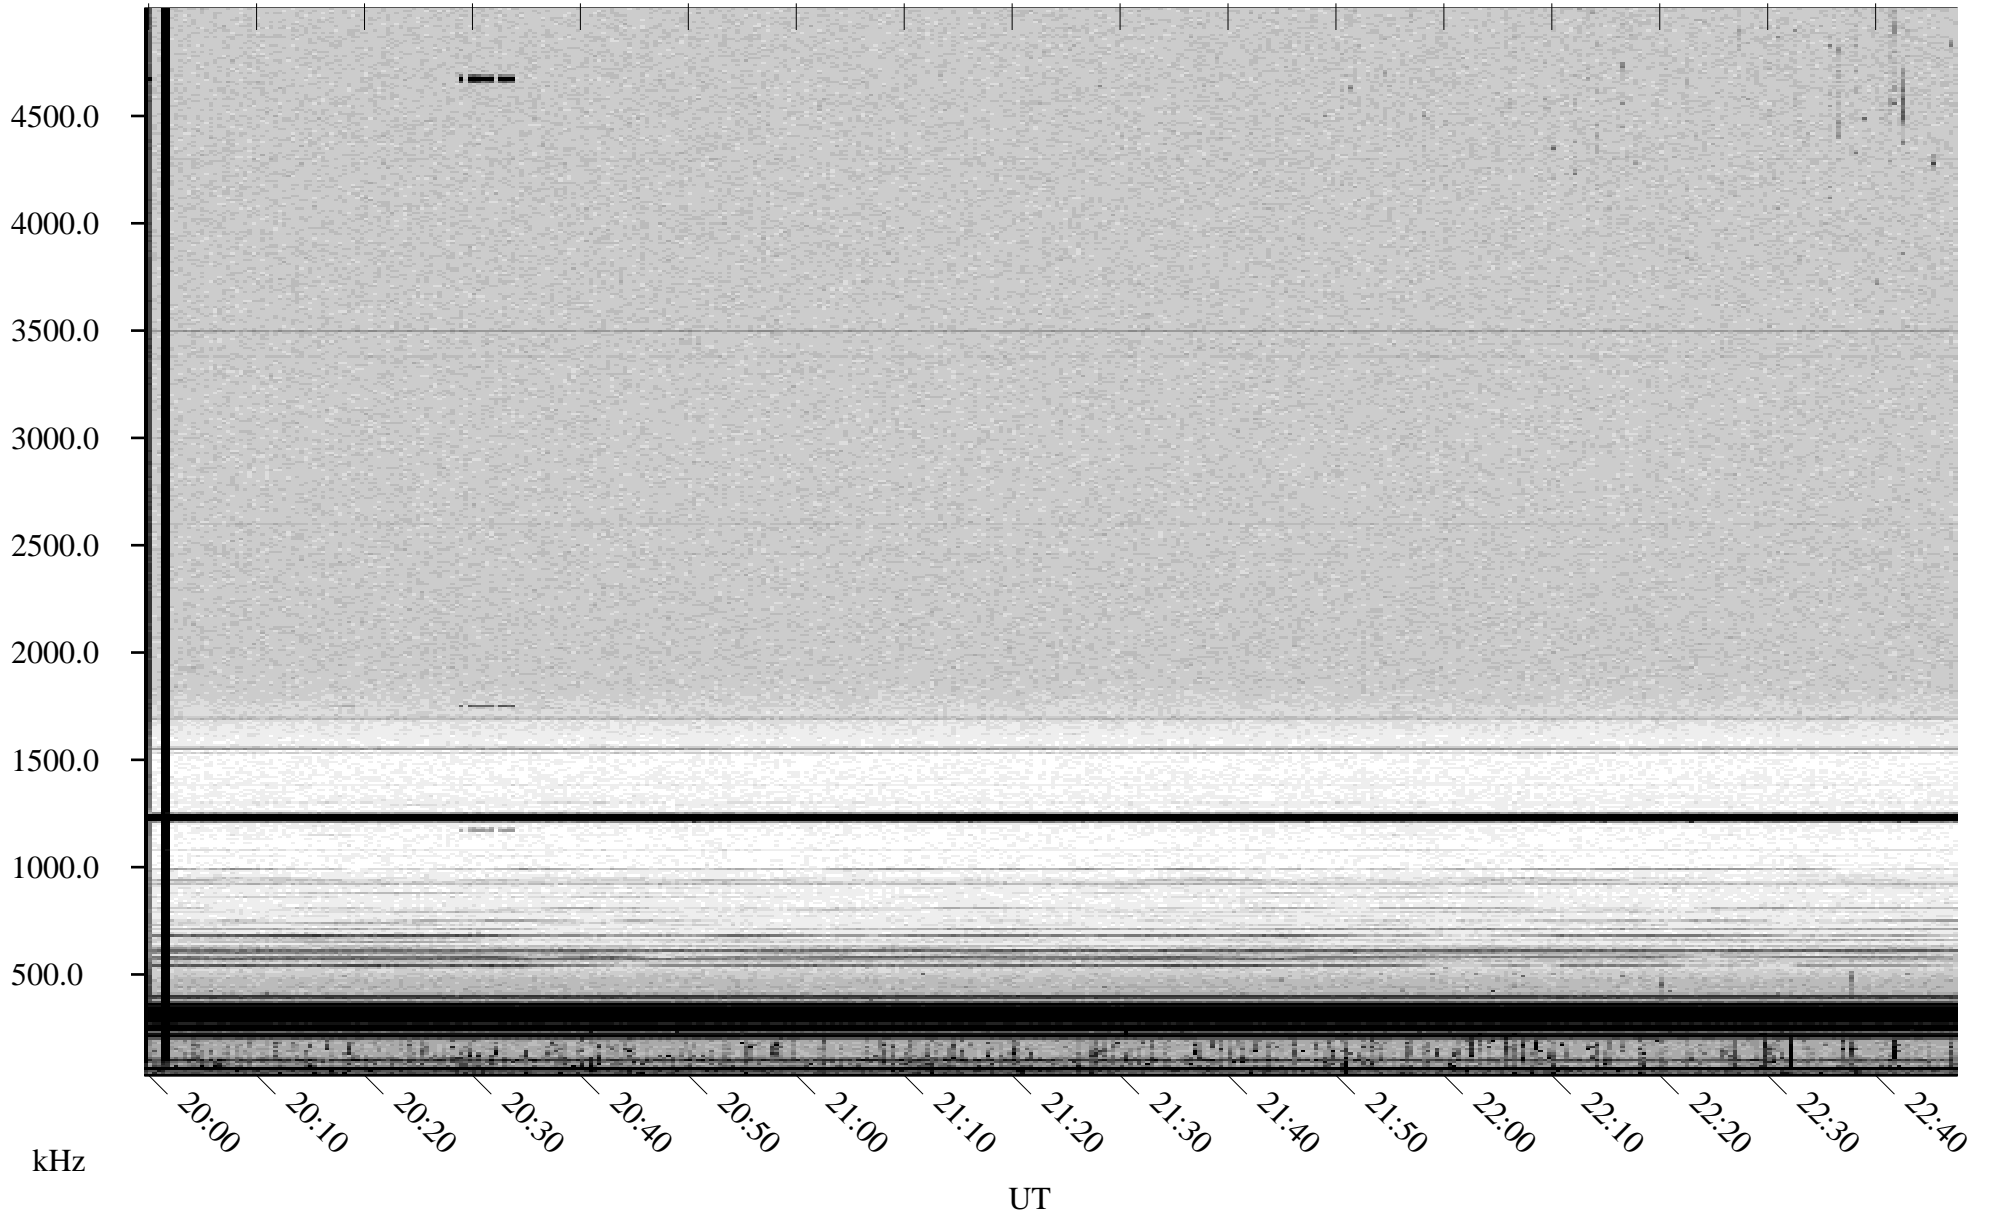

05/20/2000 Churchill, MTB

Linear Scale Black = 161 White = 15

ch001411.r00m max_12

Page 1

05/20/2000 Churchill, MTB

Linear Scale Black = 161 White = 15

ch001411.r00m max_12

Page 2

05/21/2000 Churchill, MTB

Linear Scale Black = 161 White = 15

ch001411.r00m max_12

Page 3

05/21/2000 Churchill, MTB

Linear Scale Black = 161 White = 15

ch001411.r00m max_12

Page 4

05/21/2000 Churchill, MTB

Linear Scale Black = 161 White = 15

ch001411.r00m max_12

Page 5

05/21/2000 Churchill, MTB

Linear Scale Black = 161 White = 15

ch001411.r00m max_12

Page 6

05/21/2000 Churchill, MTB

Linear Scale Black = 161 White = 15

ch001411.r00m max_12

Page 7

05/21/2000 Churchill, MTB

Linear Scale Black = 161 White = 15

ch001411.r00m max_12