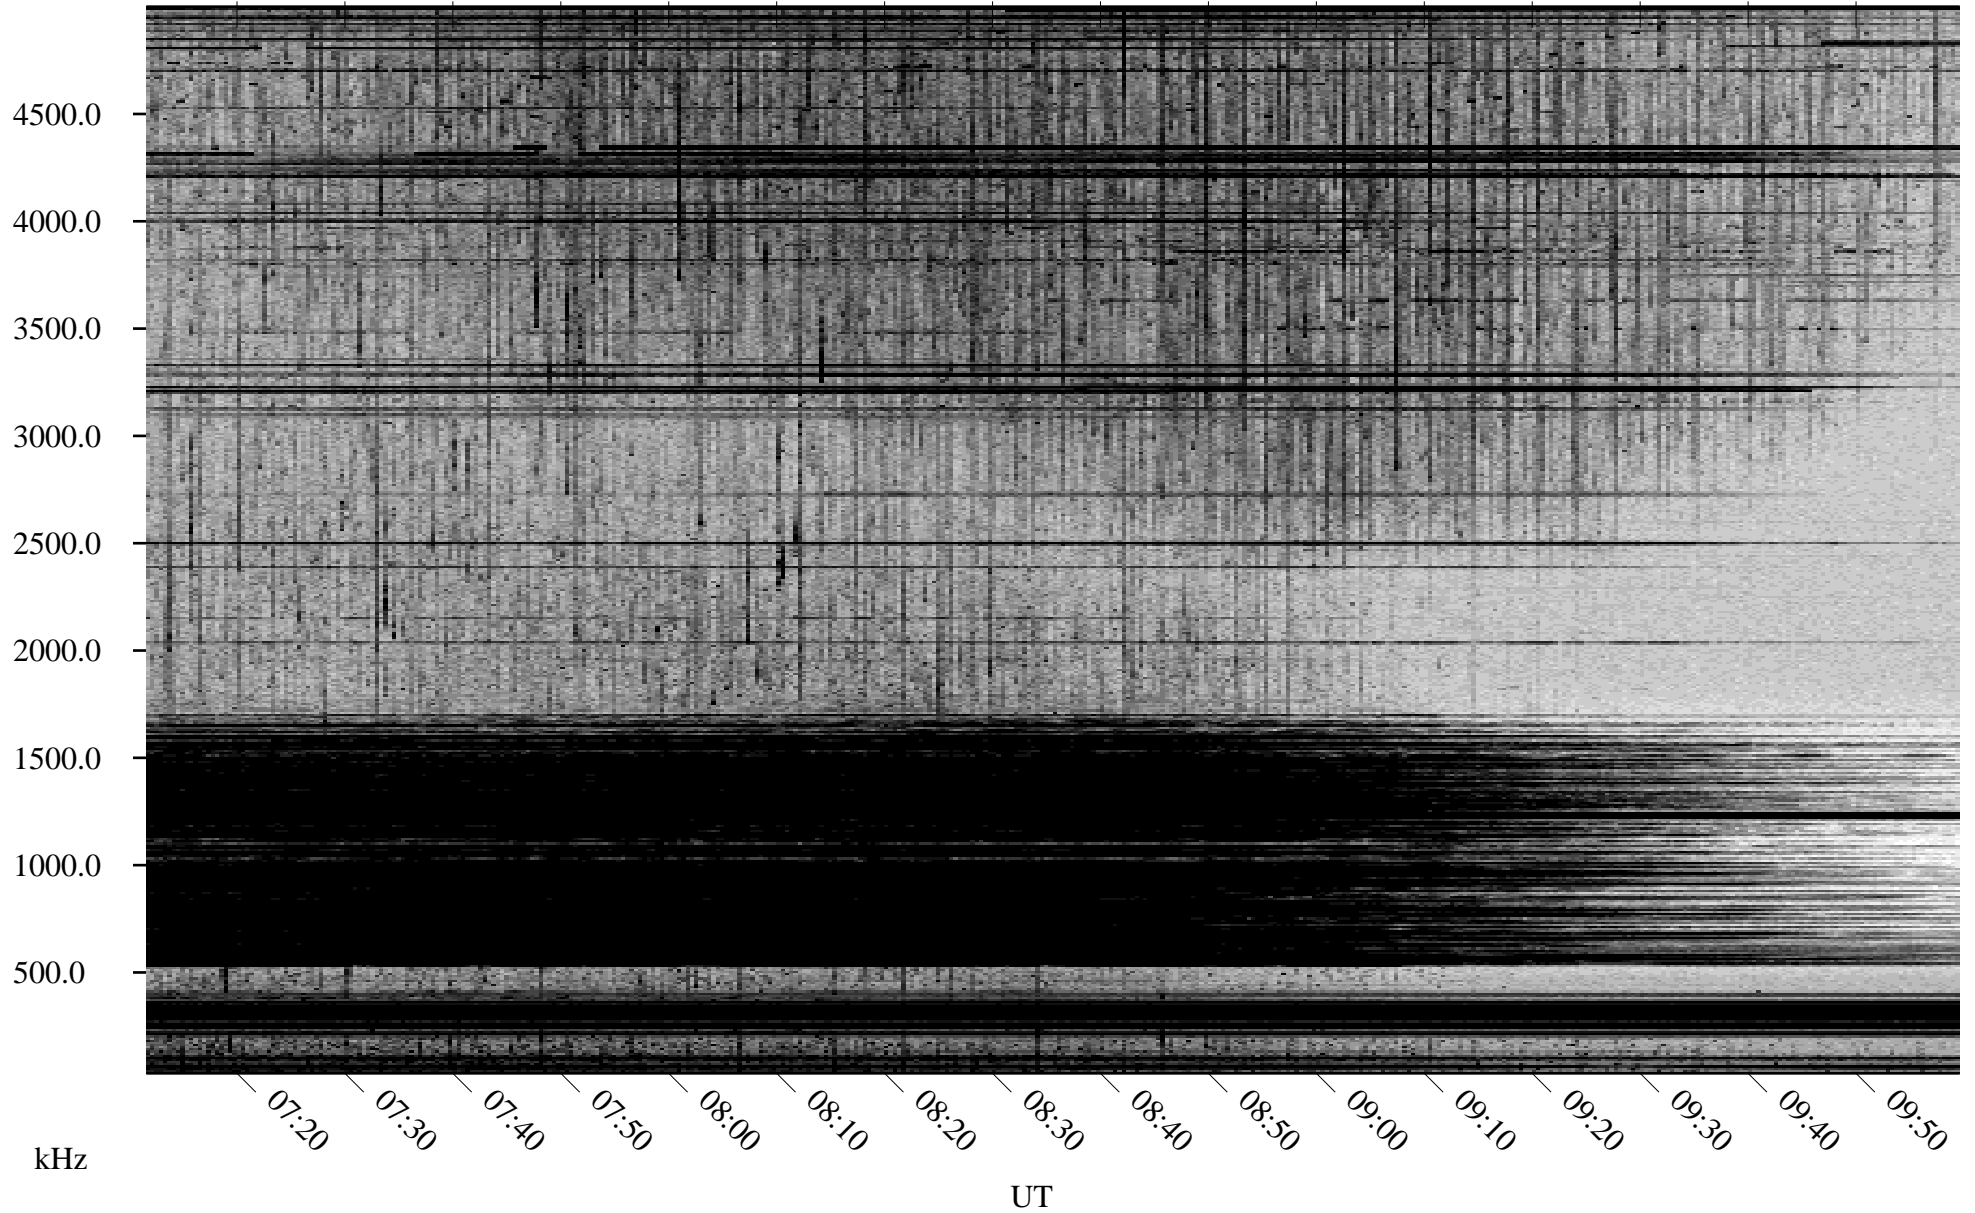

05/20/2000 Churchill, MTB

Linear Scale Black = 161 White = 15

ch001411.r00m max_12

Page 1

05/20/2000 Churchill, MTB

Linear Scale Black = 161 White = 15

ch001411.r00m max_12

Page 2

05/21/2000 Churchill, MTB

Linear Scale Black = 161 White = 15

ch001411.r00m max_12

Page 3

05/21/2000 Churchill, MTB

Linear Scale Black = 161 White = 15

ch001411.r00m max_12

Page 4

05/21/2000 Churchill, MTB

Linear Scale Black = 161 White = 15

ch001411.r00m max_12

Page 5

05/21/2000 Churchill, MTB

Linear Scale Black = 161 White = 15

ch001411.r00m max_12

Page 6

05/21/2000 Churchill, MTB

Linear Scale Black = 161 White = 15

ch001411.r00m max_12

Page 7

05/21/2000 Churchill, MTB

Linear Scale Black = 161 White = 15

ch001411.r00m max_12