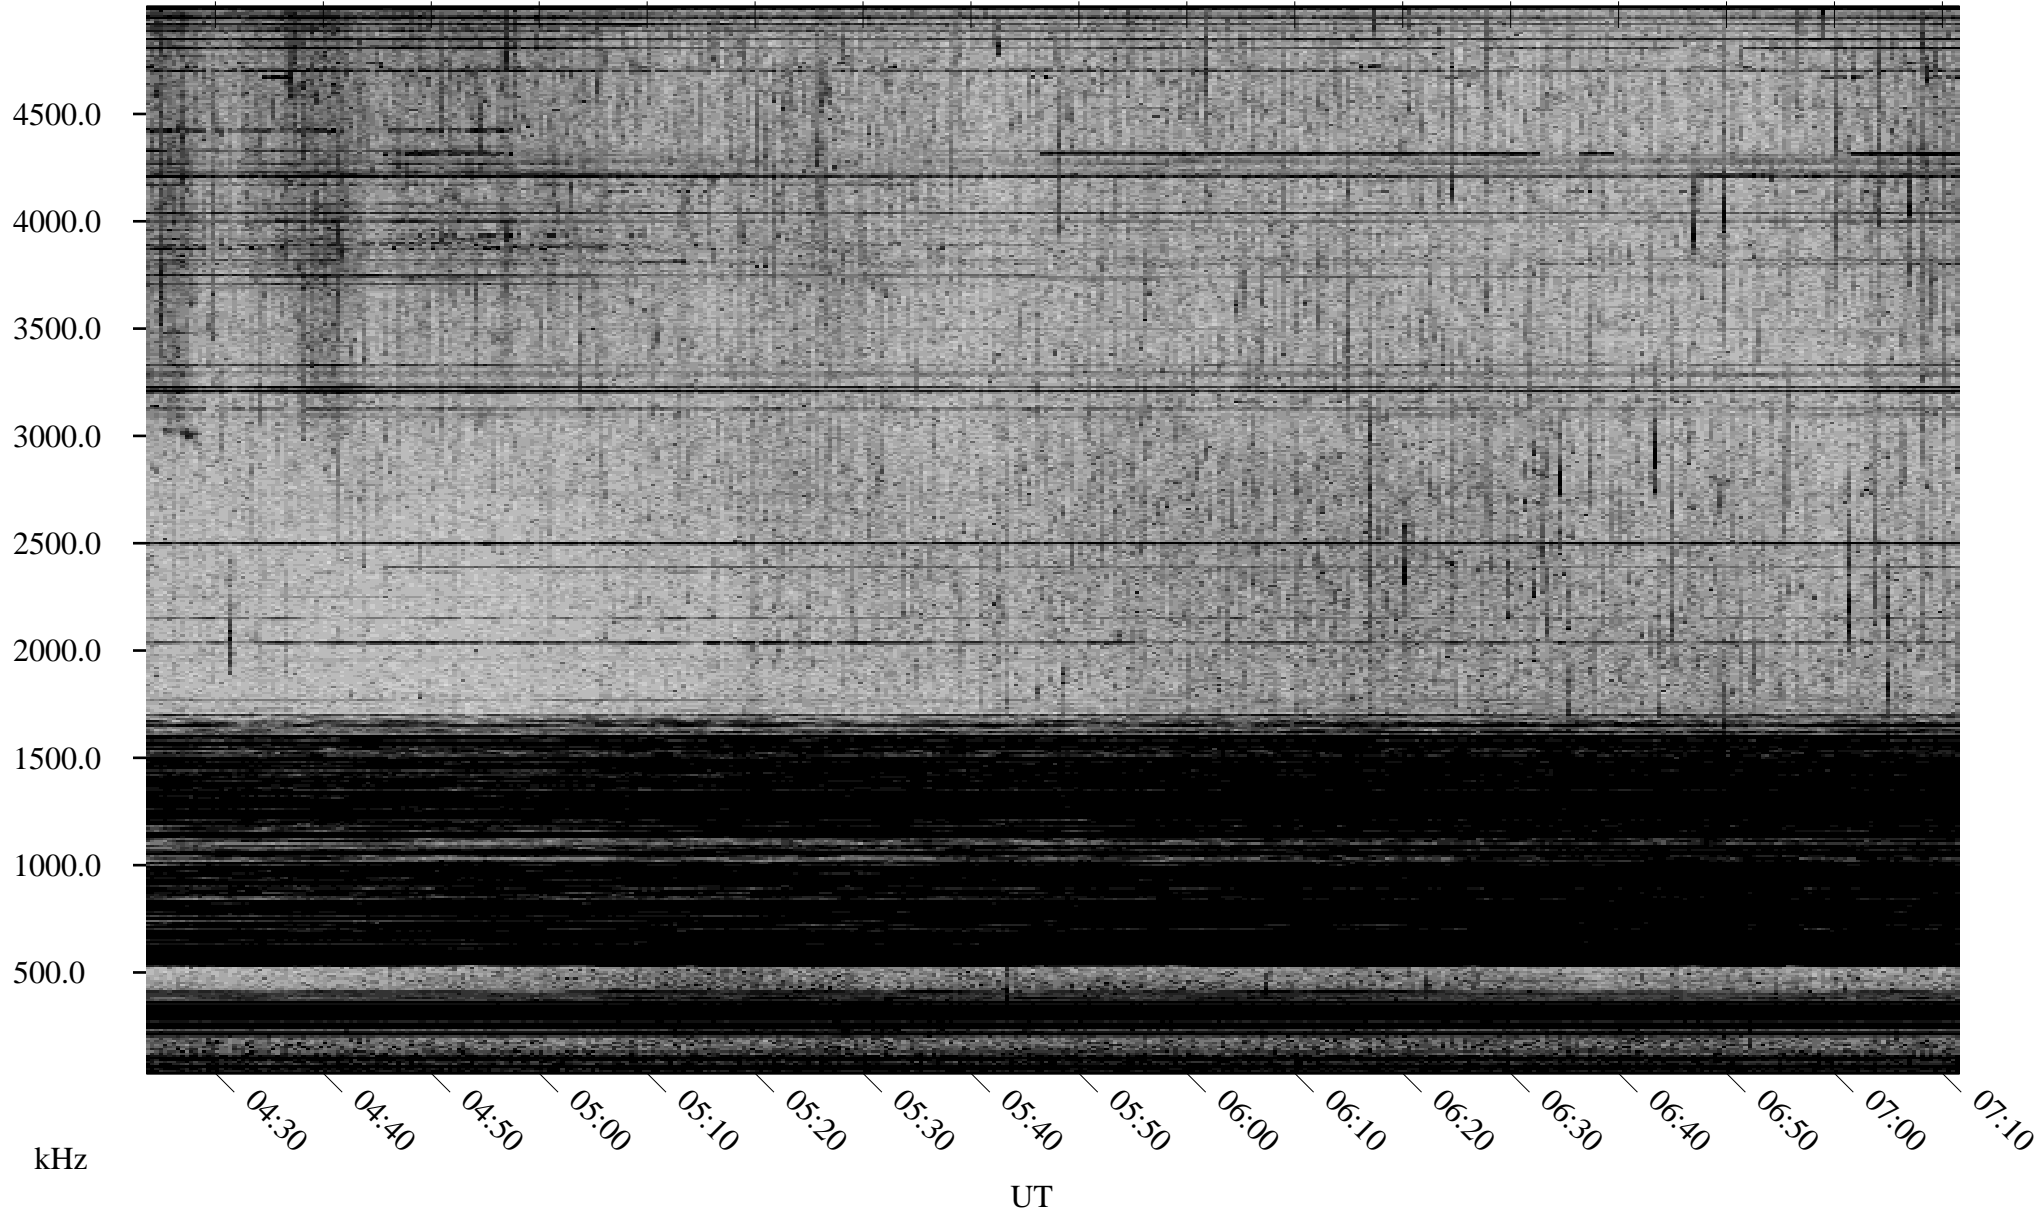

05/20/2000 Churchill, MTB

Linear Scale Black = 161 White = 15

ch001411.r00m max_12

Page 1

05/20/2000 Churchill, MTB

Linear Scale Black = 161 White = 15

ch001411.r00m max_12

Page 2

05/21/2000 Churchill, MTB

Linear Scale Black = 161 White = 15

ch001411.r00m max_12

Page 3

05/21/2000 Churchill, MTB

Linear Scale Black = 161 White = 15

ch001411.r00m max_12

Page 4

05/21/2000 Churchill, MTB

Linear Scale Black = 161 White = 15

ch001411.r00m max_12

Page 5

05/21/2000 Churchill, MTB

Linear Scale Black = 161 White = 15

ch001411.r00m max_12

Page 6

05/21/2000 Churchill, MTB

Linear Scale Black = 161 White = 15

ch001411.r00m max_12

Page 7

05/21/2000 Churchill, MTB

Linear Scale Black = 161 White = 15

ch001411.r00m max_12