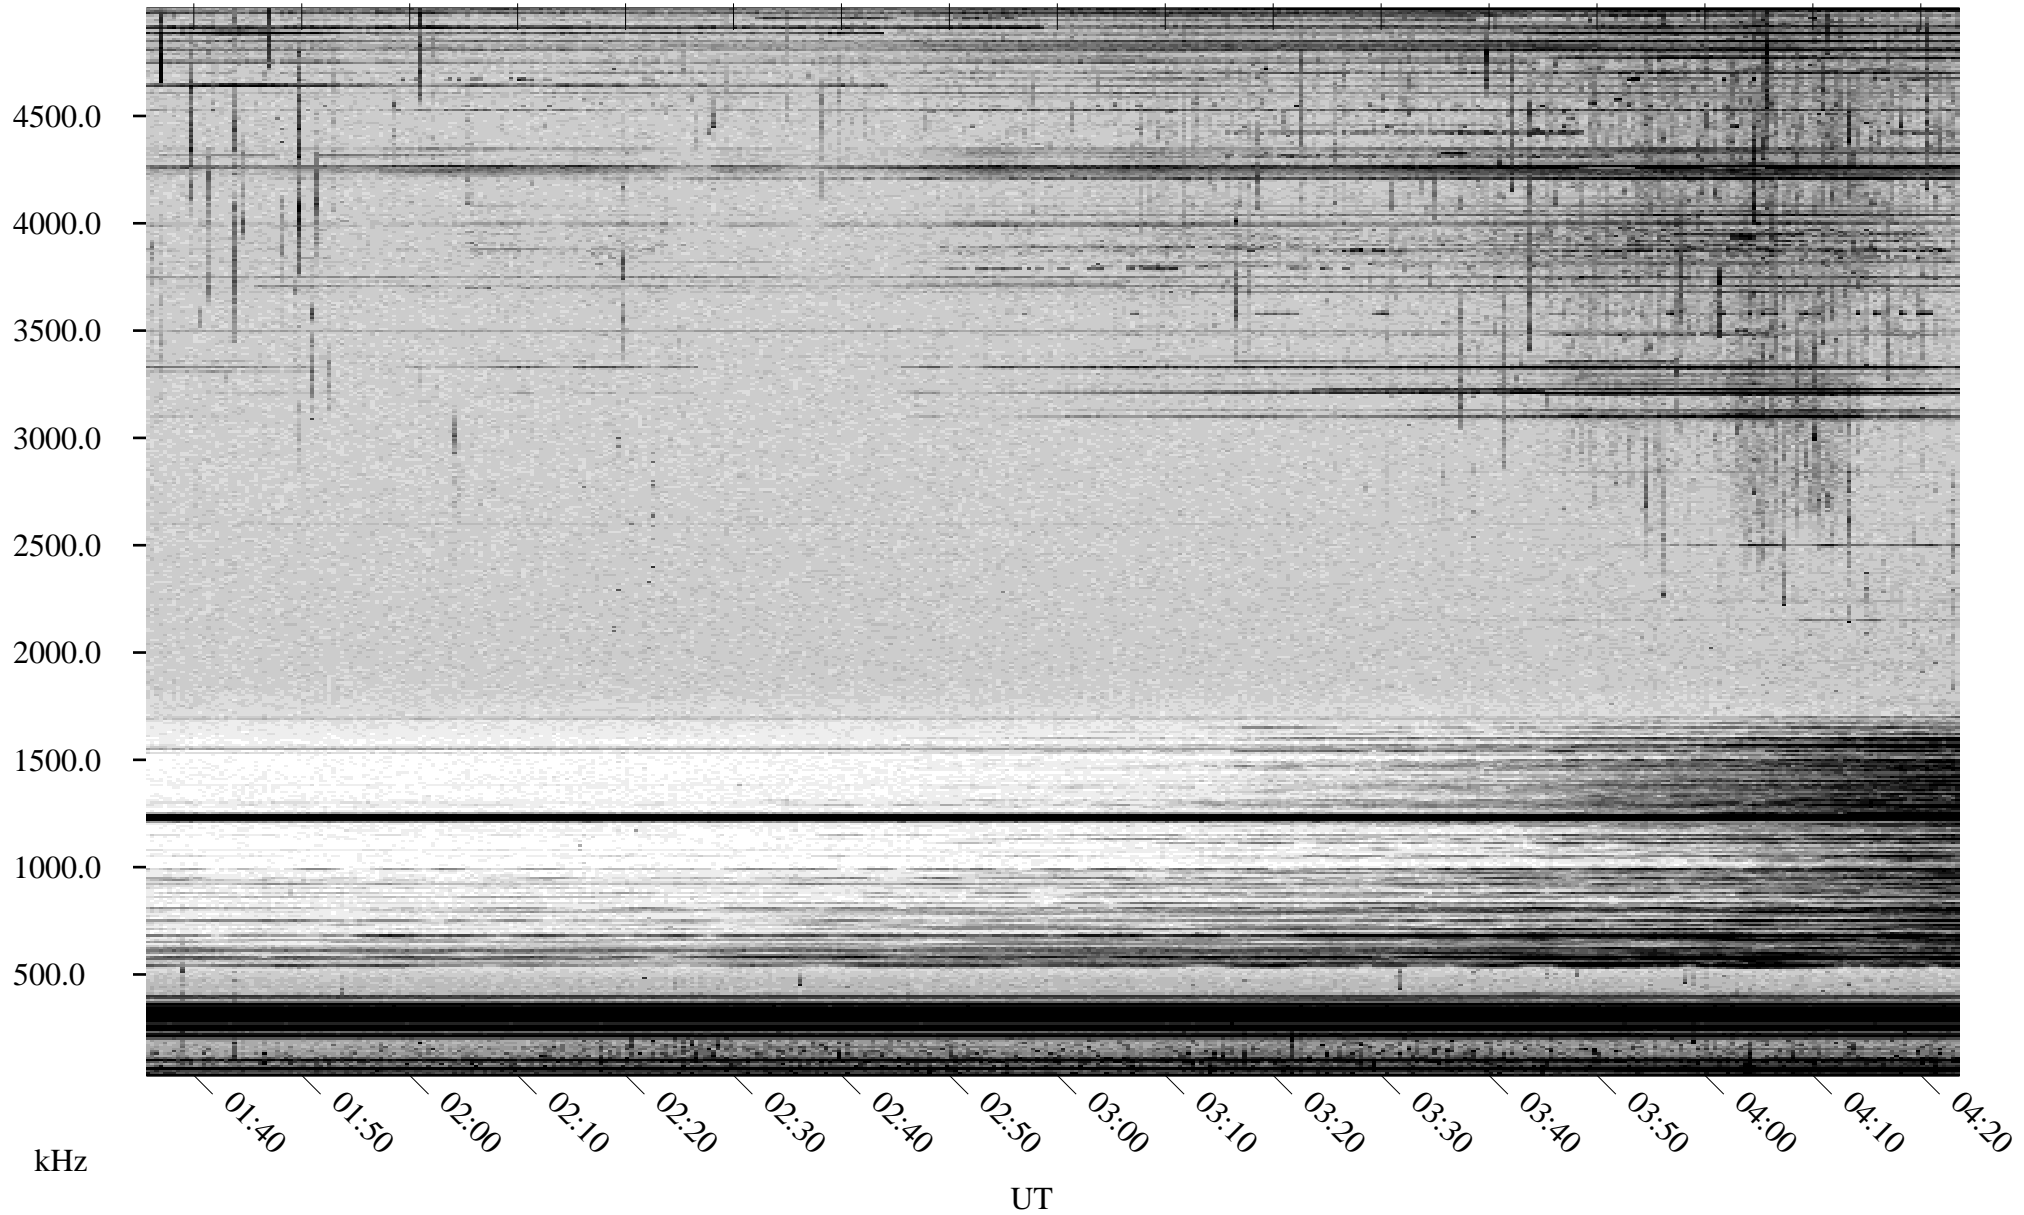

05/21/2000 Churchill, MTB

Linear Scale Black = 161 White = 15

ch00142l.r00m max_12

Page 1

05/21/2000 Churchill, MTB

Linear Scale Black = 161 White = 15

ch00142l.r00m max_12

Page 2

05/22/2000 Churchill, MTB

Linear Scale Black = 161 White = 15

ch00142l.r00m max_12

Page 3

05/22/2000 Churchill, MTB

Linear Scale Black = 161 White = 15

ch00142l.r00m max_12

Page 4

05/22/2000 Churchill, MTB

Linear Scale Black = 161 White = 15

ch00142l.r00m max_12

Page 5

05/22/2000 Churchill, MTB

Linear Scale Black = 161 White = 15

ch00142l.r00m max_12

Page 6

05/22/2000 Churchill, MTB

Linear Scale Black = 161 White = 15

ch00142l.r00m max_12

Page 7

05/22/2000 Churchill, MTB

Linear Scale Black = 161 White = 15

ch00142l.r00m max_12