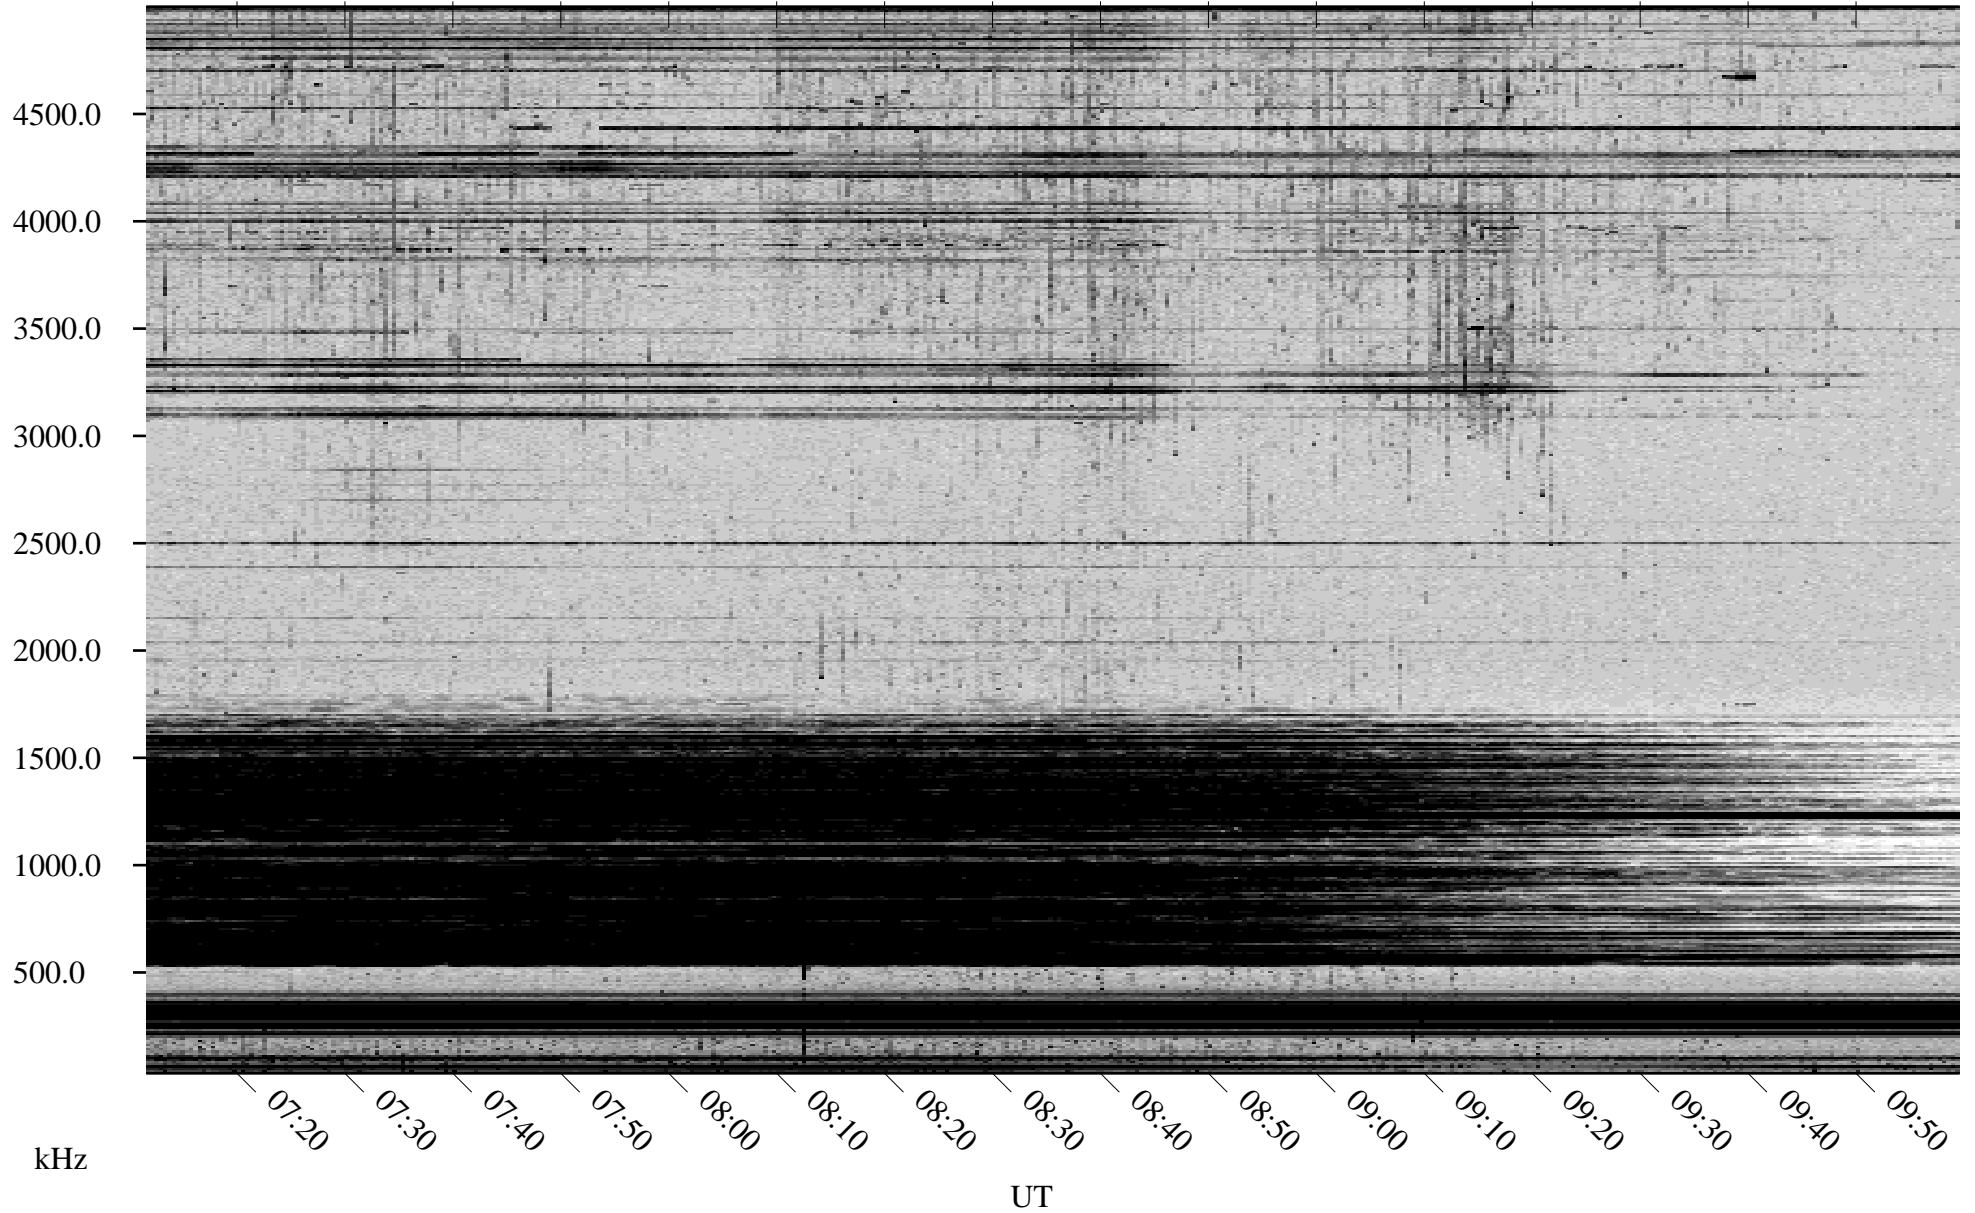

05/21/2000 Churchill, MTB

Linear Scale Black = 161 White = 15

ch00142l.r00m max_12

Page 1

05/21/2000 Churchill, MTB

Linear Scale Black = 161 White = 15

ch00142l.r00m max_12

Page 2

05/22/2000 Churchill, MTB

Linear Scale Black = 161 White = 15

ch00142l.r00m max_12

Page 3

05/22/2000 Churchill, MTB

Linear Scale Black = 161 White = 15

ch00142l.r00m max_12

Page 4

05/22/2000 Churchill, MTB

Linear Scale Black = 161 White = 15

ch00142l.r00m max_12

Page 5

05/22/2000 Churchill, MTB

Linear Scale Black = 161 White = 15

ch00142l.r00m max_12

Page 6

05/22/2000 Churchill, MTB

Linear Scale Black = 161 White = 15

ch00142l.r00m max_12

Page 7

05/22/2000 Churchill, MTB

Linear Scale Black = 161 White = 15

ch00142l.r00m max_12