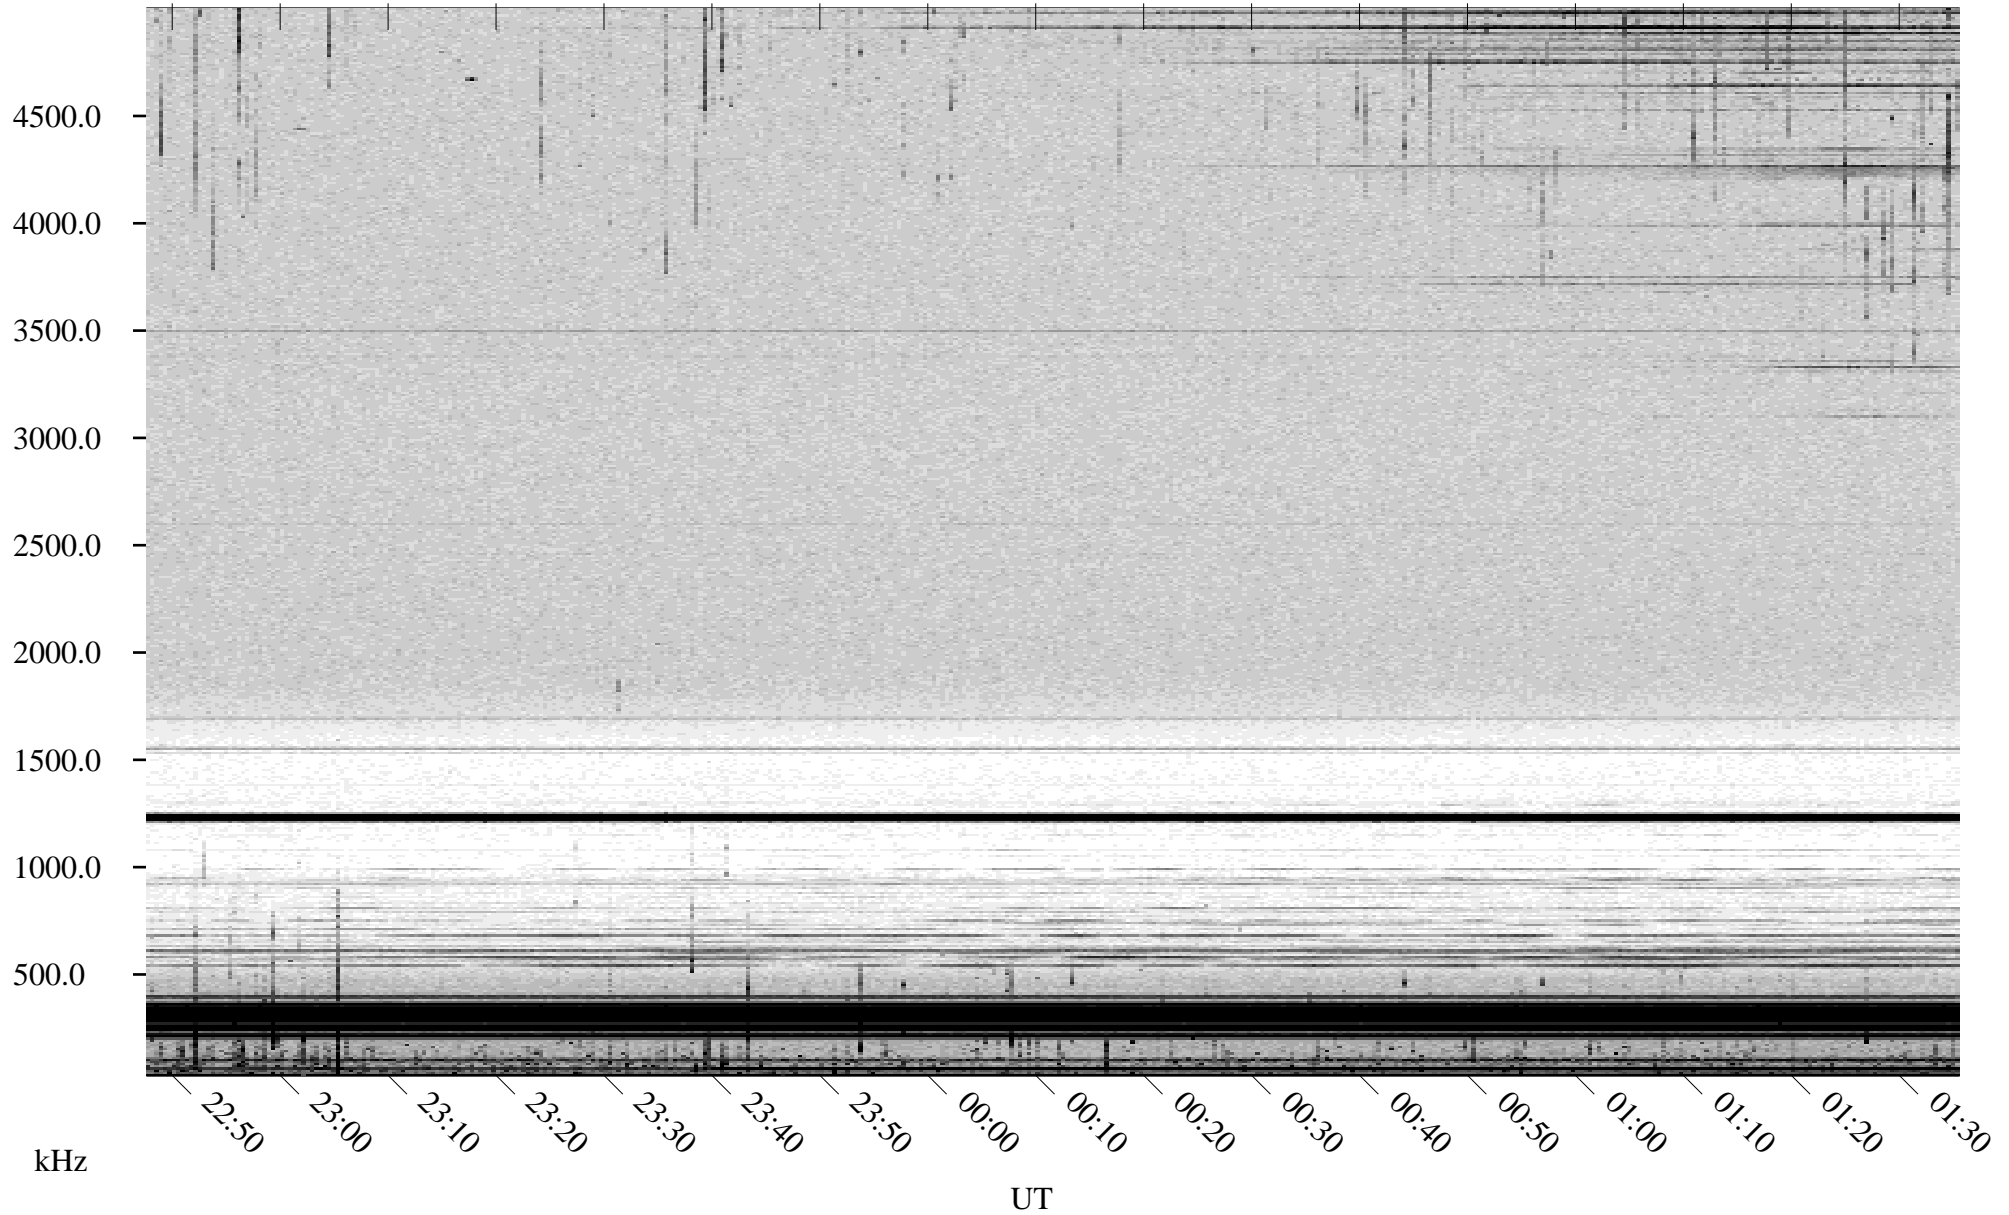

05/21/2000 Churchill, MTB

Linear Scale Black = 161 White = 15

ch00142l.r00m max_12

Page 1

05/21/2000 Churchill, MTB

Linear Scale Black = 161 White = 15

ch00142l.r00m max_12

Page 2

05/22/2000 Churchill, MTB

Linear Scale Black = 161 White = 15

ch00142l.r00m max_12

Page 3

05/22/2000 Churchill, MTB

Linear Scale Black = 161 White = 15

ch00142l.r00m max_12

Page 4

05/22/2000 Churchill, MTB

Linear Scale Black = 161 White = 15

ch00142l.r00m max_12

Page 5

05/22/2000 Churchill, MTB

Linear Scale Black = 161 White = 15

ch00142l.r00m max_12

Page 6

05/22/2000 Churchill, MTB

Linear Scale Black = 161 White = 15

ch00142l.r00m max_12

Page 7

05/22/2000 Churchill, MTB

Linear Scale Black = 161 White = 15

ch00142l.r00m max_12