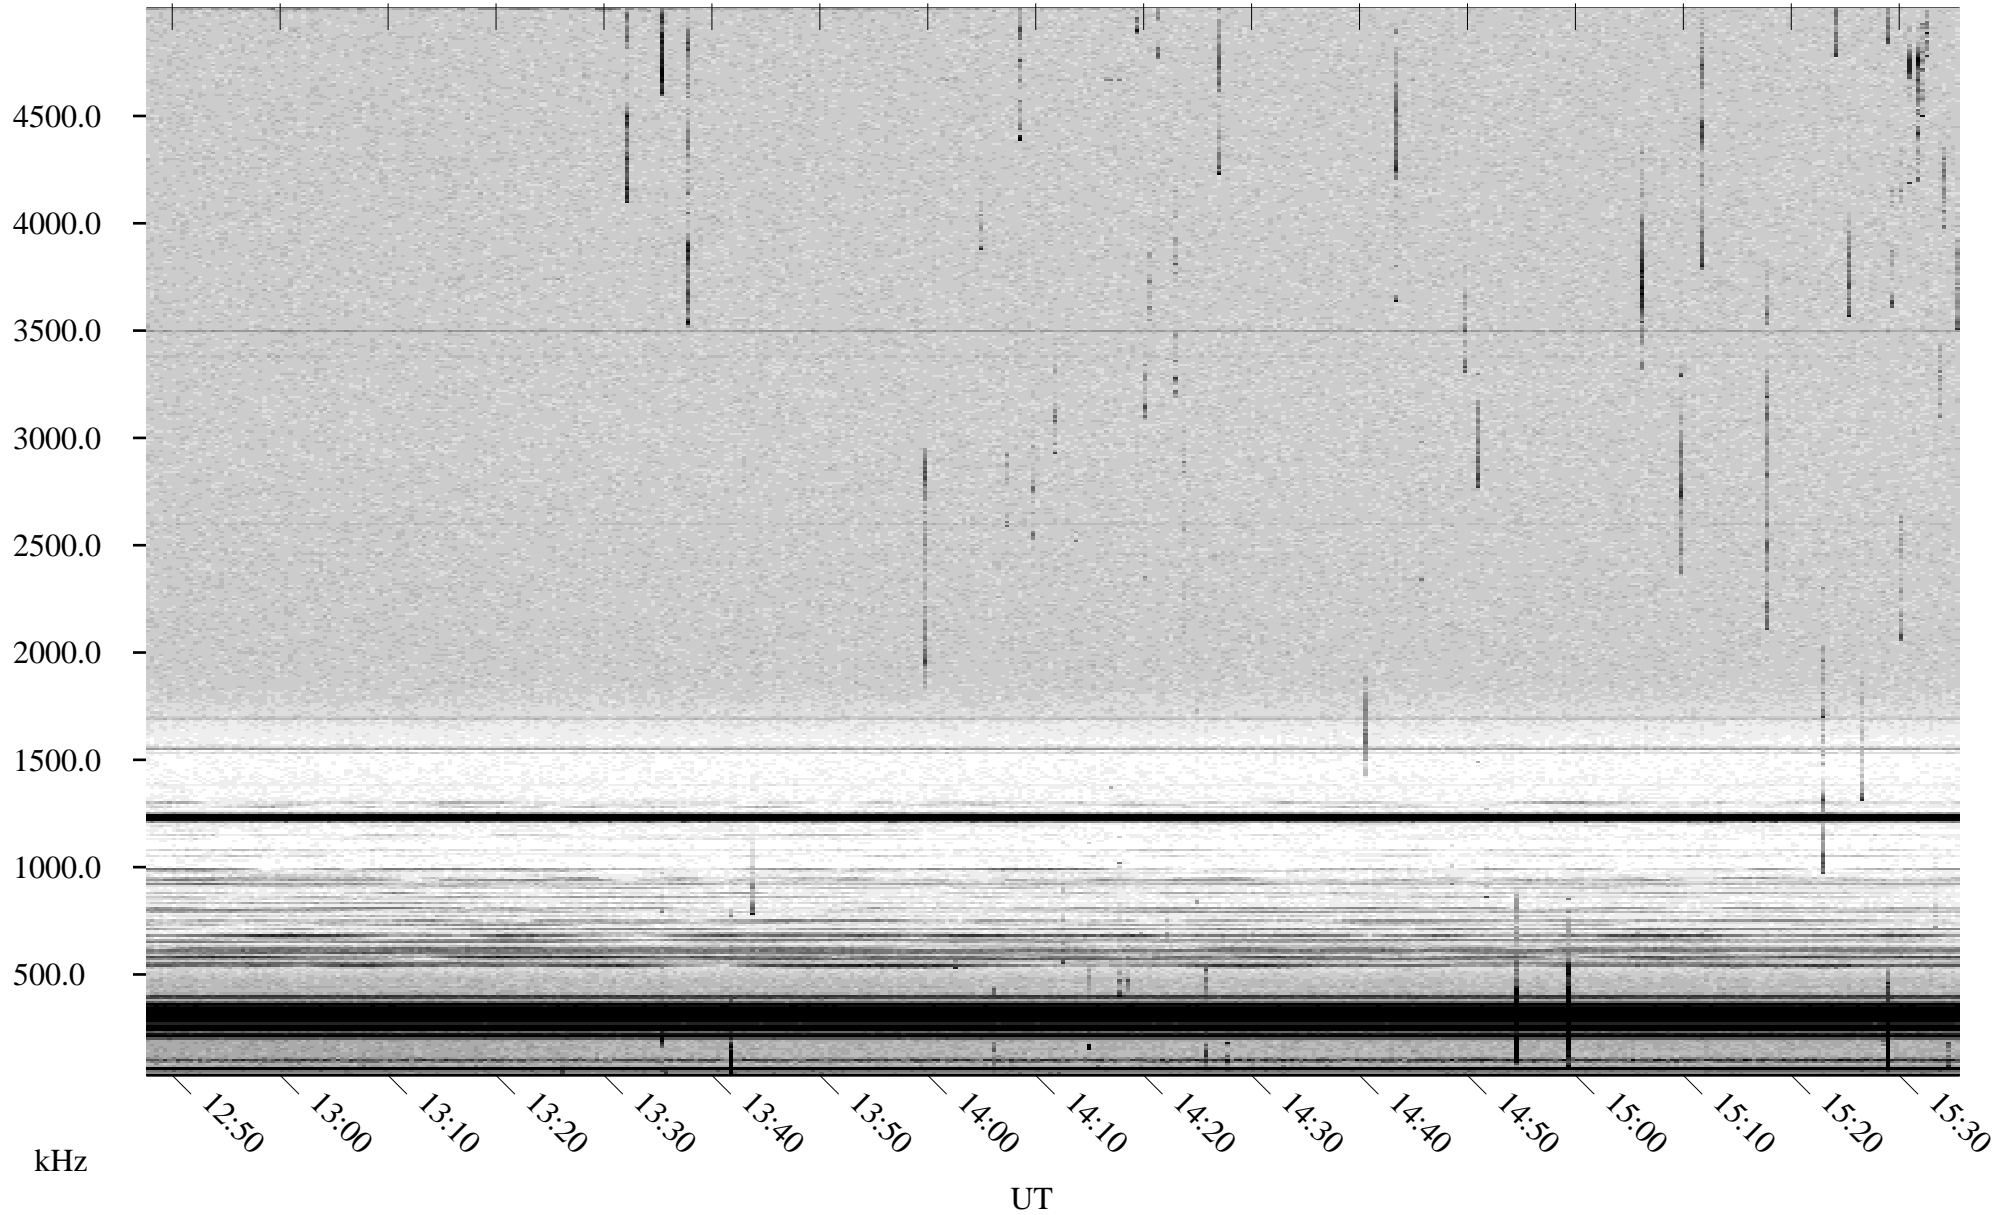

05/21/2000 Churchill, MTB

Linear Scale Black = 161 White = 15

ch00142l.r00m max_12

Page 1

05/21/2000 Churchill, MTB

Linear Scale Black = 161 White = 15

ch00142l.r00m max_12

Page 2

05/22/2000 Churchill, MTB

Linear Scale Black = 161 White = 15

ch00142l.r00m max_12

Page 3

05/22/2000 Churchill, MTB

Linear Scale Black = 161 White = 15

ch00142l.r00m max_12

Page 4

05/22/2000 Churchill, MTB

Linear Scale Black = 161 White = 15

ch00142l.r00m max_12

Page 5

05/22/2000 Churchill, MTB

Linear Scale Black = 161 White = 15

ch00142l.r00m max_12

Page 6

05/22/2000 Churchill, MTB

Linear Scale Black = 161 White = 15

ch00142l.r00m max_12

Page 7

05/22/2000 Churchill, MTB

Linear Scale Black = 161 White = 15

ch00142l.r00m max_12