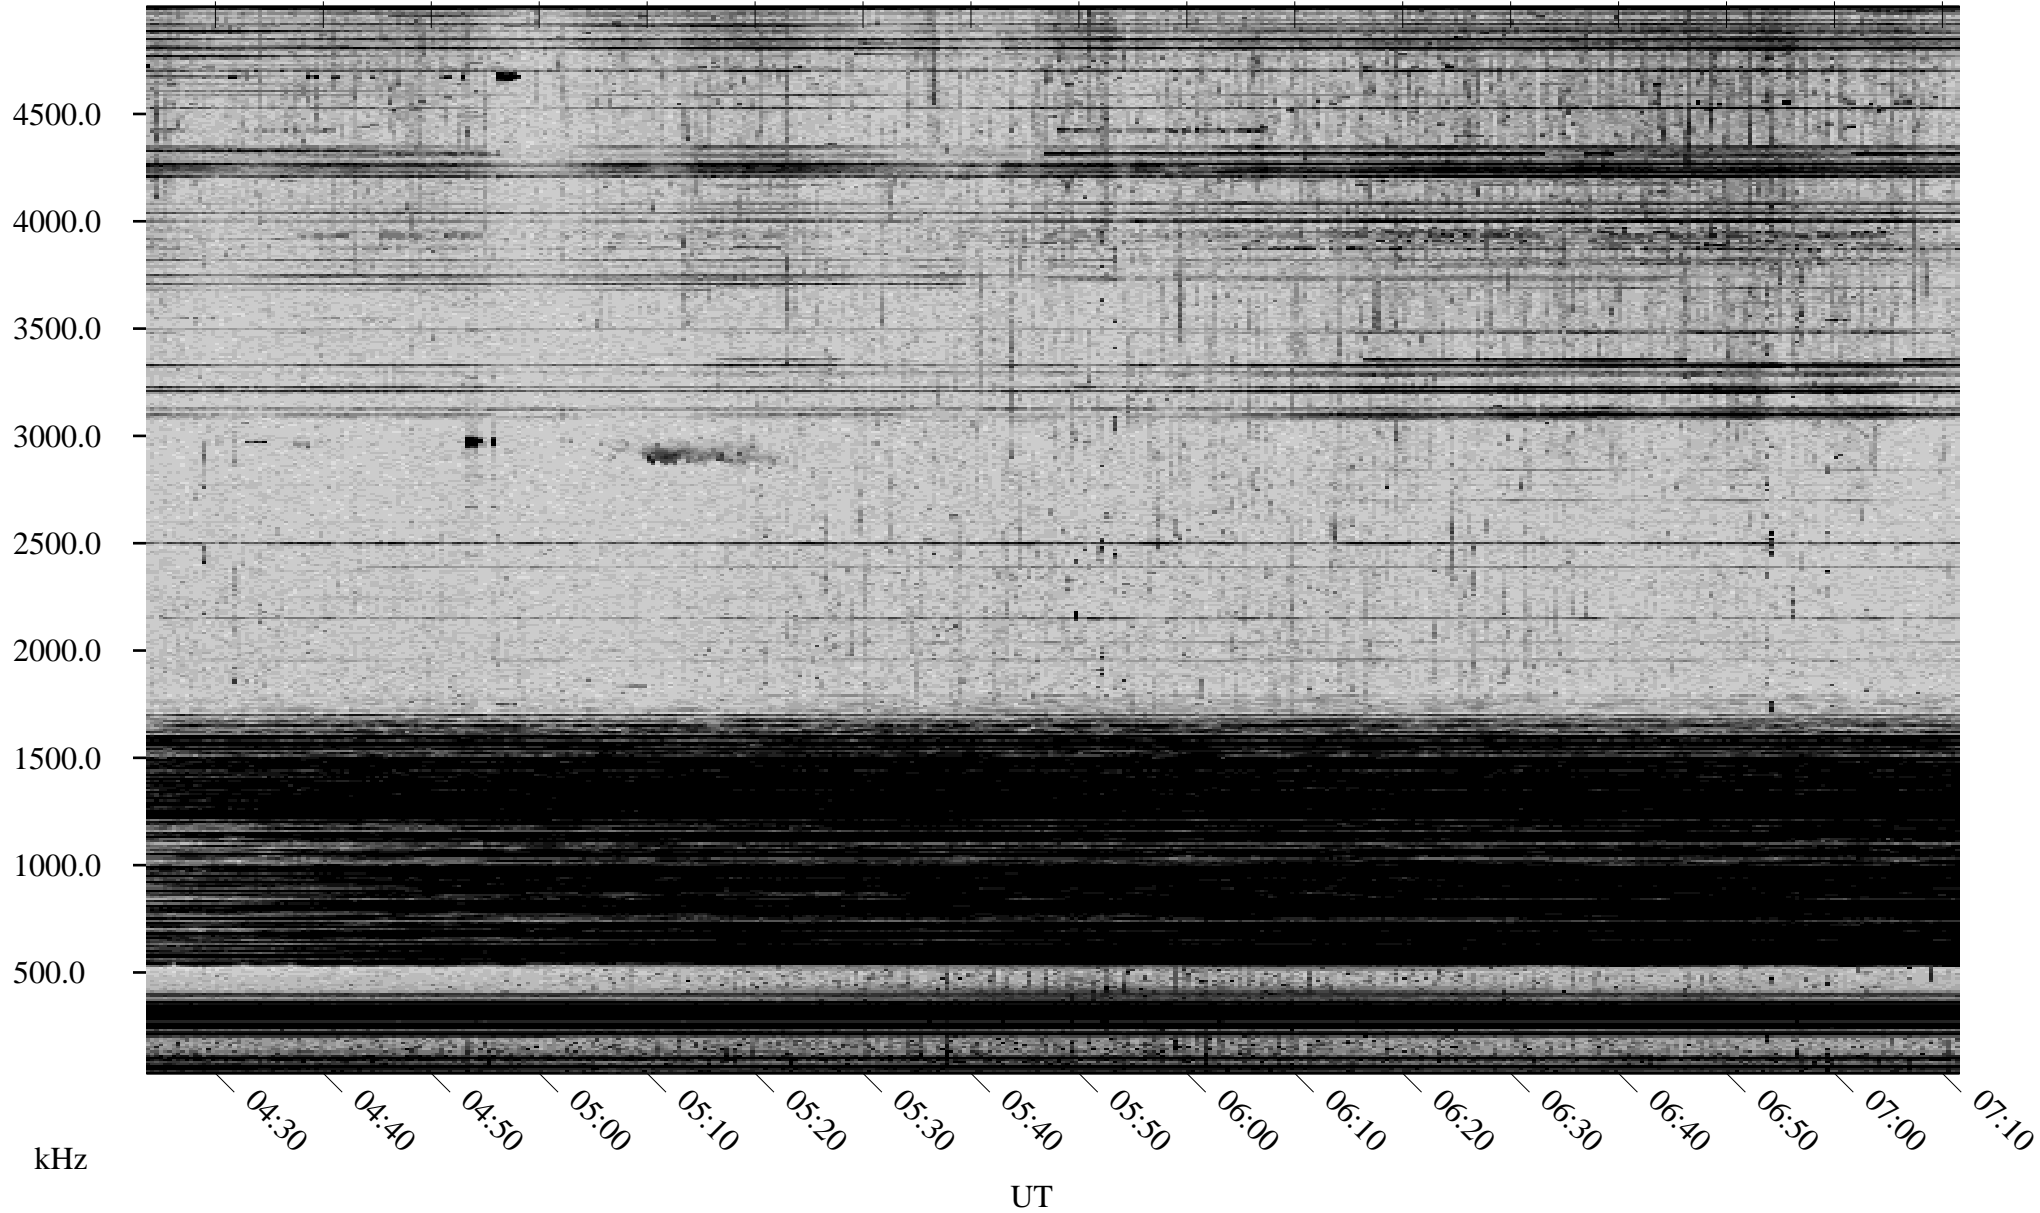

05/21/2000 Churchill, MTB

Linear Scale Black = 161 White = 15

ch00142l.r00m max_12

Page 1

05/21/2000 Churchill, MTB

Linear Scale Black = 161 White = 15

ch00142l.r00m max_12

Page 2

05/22/2000 Churchill, MTB

Linear Scale Black = 161 White = 15

ch00142l.r00m max_12

Page 3

05/22/2000 Churchill, MTB

Linear Scale Black = 161 White = 15

ch00142l.r00m max_12

Page 4

05/22/2000 Churchill, MTB

Linear Scale Black = 161 White = 15

ch00142l.r00m max_12

Page 5

05/22/2000 Churchill, MTB

Linear Scale Black = 161 White = 15

ch00142l.r00m max_12

Page 6

05/22/2000 Churchill, MTB

Linear Scale Black = 161 White = 15

ch00142l.r00m max_12

Page 7

05/22/2000 Churchill, MTB

Linear Scale Black = 161 White = 15

ch00142l.r00m max_12