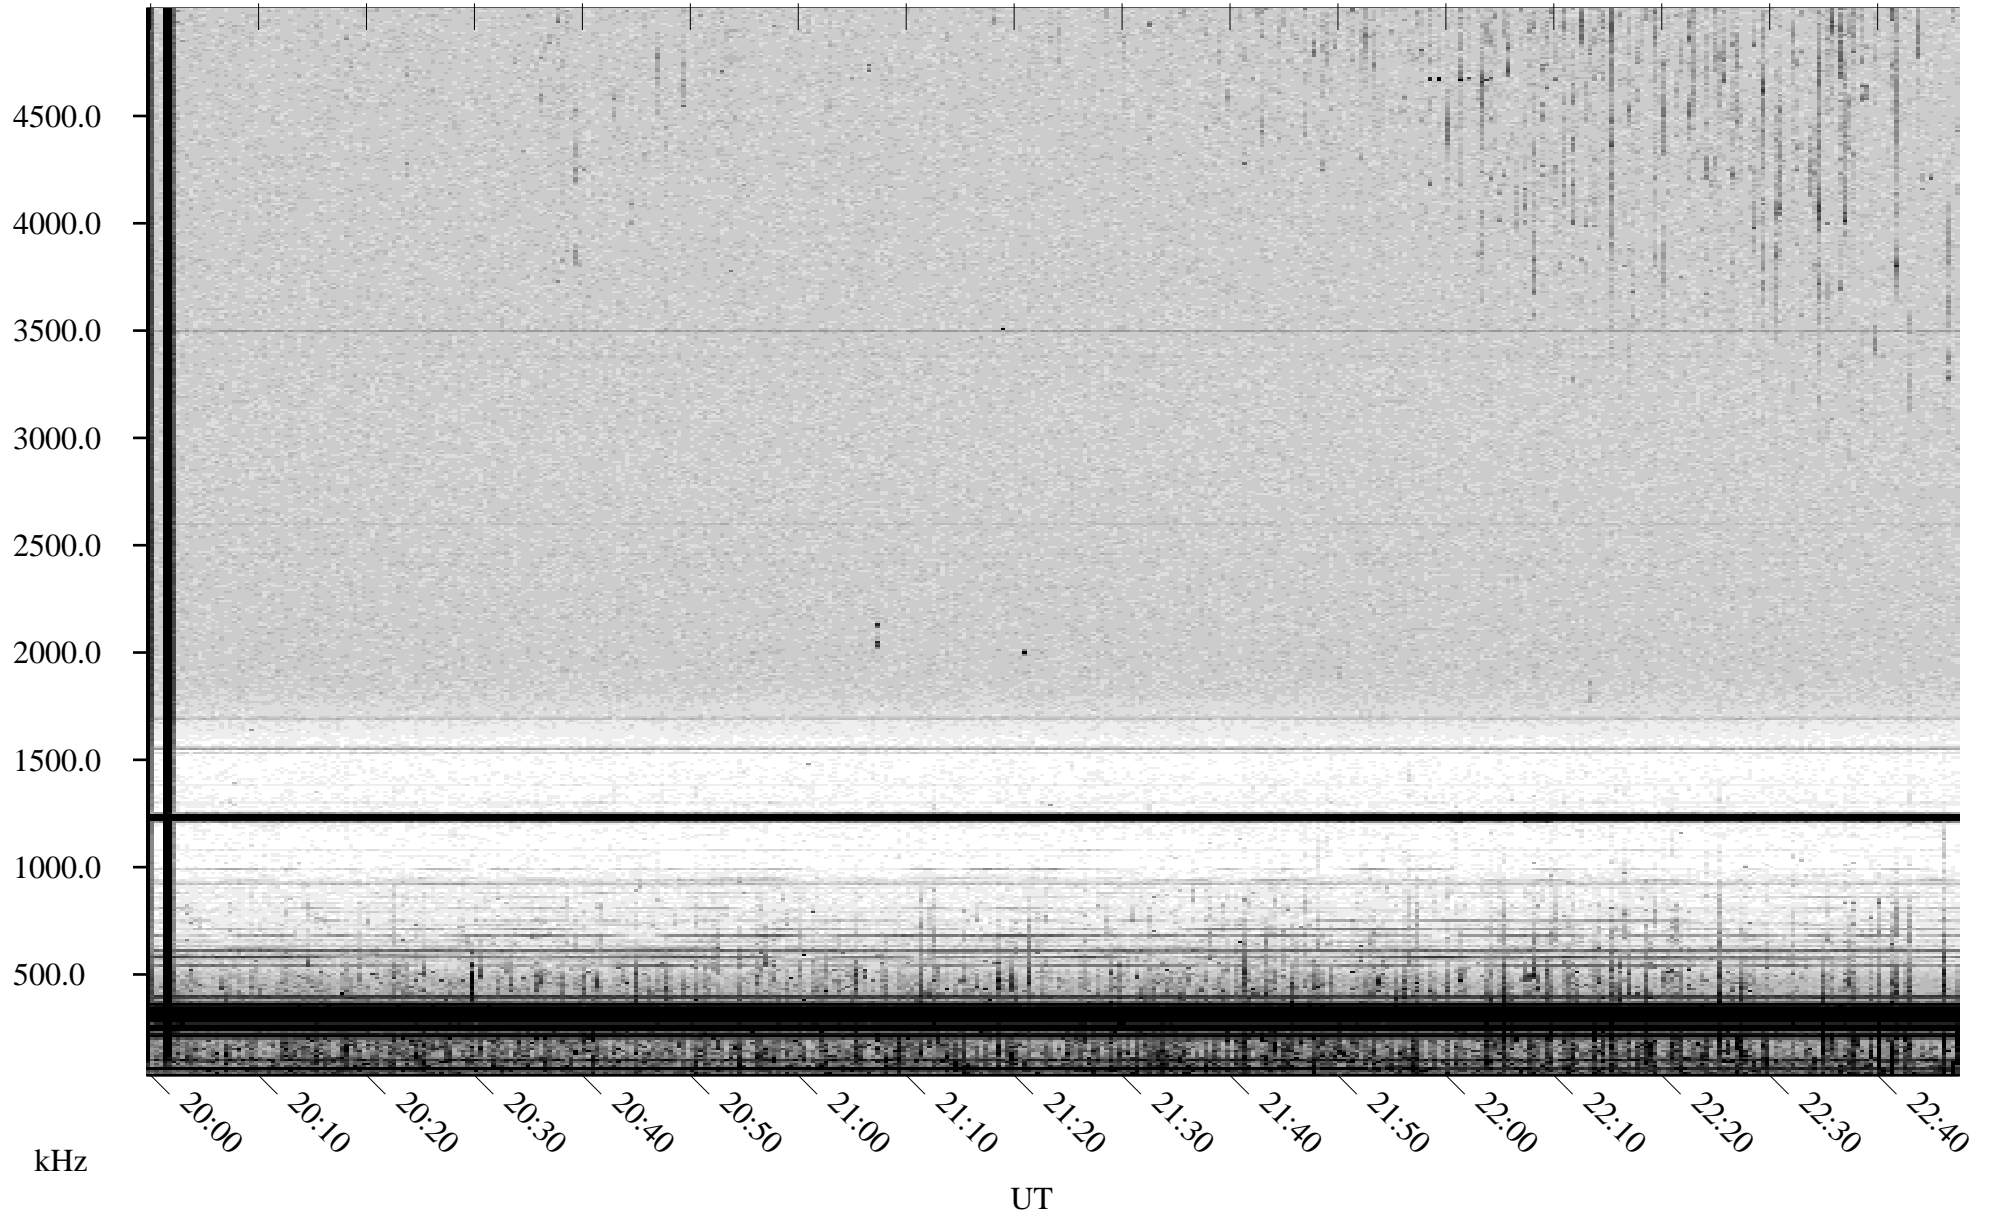

05/21/2000 Churchill, MTB

Linear Scale Black = 161 White = 15

ch00142l.r00m max_12

Page 1

05/21/2000 Churchill, MTB

Linear Scale Black = 161 White = 15

ch00142l.r00m max_12

Page 2

05/22/2000 Churchill, MTB

Linear Scale Black = 161 White = 15

ch00142l.r00m max_12

Page 3

05/22/2000 Churchill, MTB

Linear Scale Black = 161 White = 15

ch00142l.r00m max_12

Page 4

05/22/2000 Churchill, MTB

Linear Scale Black = 161 White = 15

ch00142l.r00m max_12

Page 5

05/22/2000 Churchill, MTB

Linear Scale Black = 161 White = 15

ch00142l.r00m max_12

Page 6

05/22/2000 Churchill, MTB

Linear Scale Black = 161 White = 15

ch00142l.r00m max_12

Page 7

05/22/2000 Churchill, MTB

Linear Scale Black = 161 White = 15

ch00142l.r00m max_12