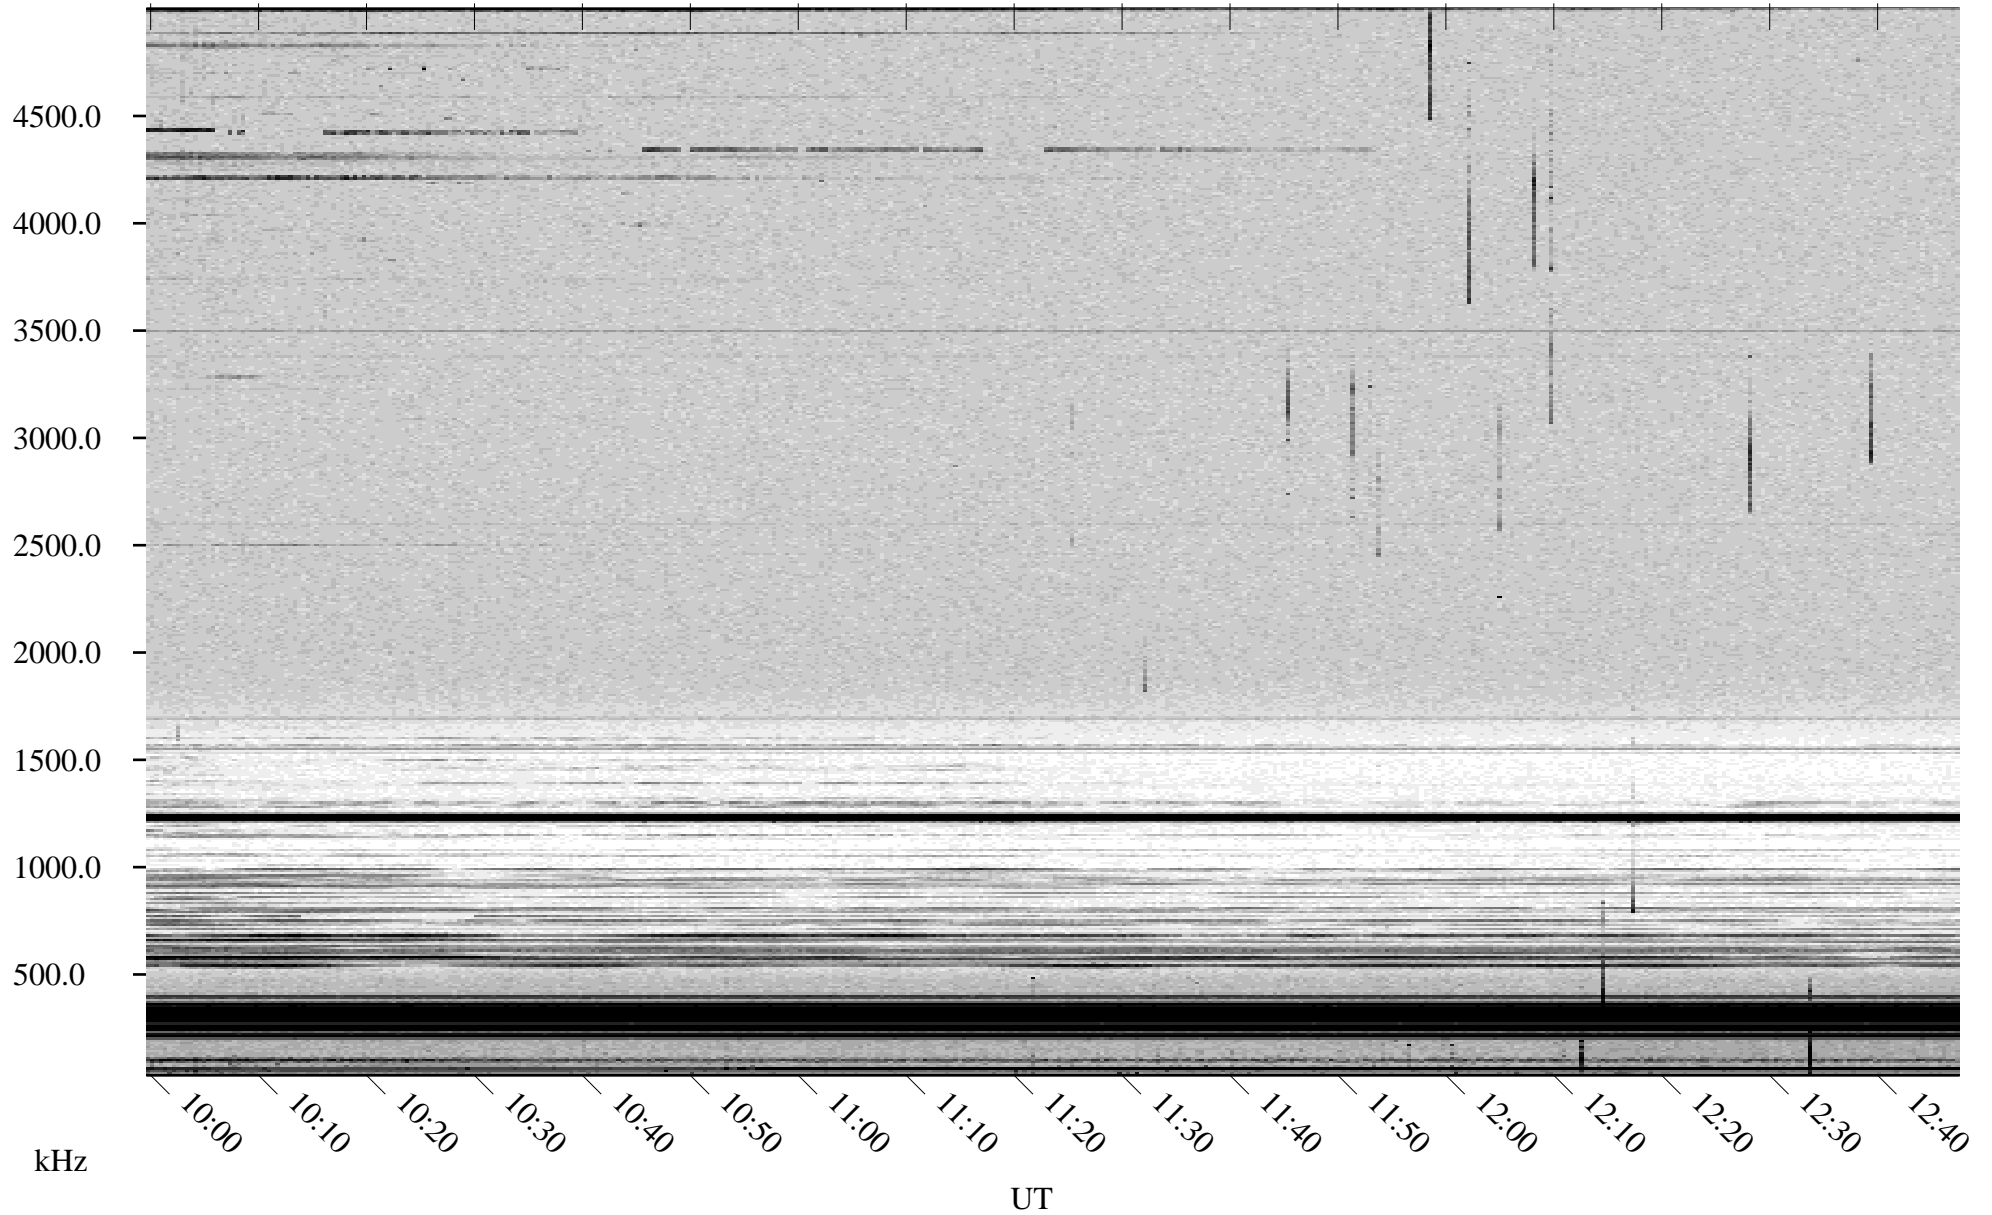

05/21/2000 Churchill, MTB

Linear Scale Black = 161 White = 15

ch00142l.r00m max_12

Page 1

05/21/2000 Churchill, MTB

Linear Scale Black = 161 White = 15

ch00142l.r00m max_12

Page 2

05/22/2000 Churchill, MTB

Linear Scale Black = 161 White = 15

ch00142l.r00m max_12

Page 3

05/22/2000 Churchill, MTB

Linear Scale Black = 161 White = 15

ch00142l.r00m max_12

Page 4

05/22/2000 Churchill, MTB

Linear Scale Black = 161 White = 15

ch00142l.r00m max_12

Page 5

05/22/2000 Churchill, MTB

Linear Scale Black = 161 White = 15

ch00142l.r00m max_12

Page 6

05/22/2000 Churchill, MTB

Linear Scale Black = 161 White = 15

ch00142l.r00m max_12

Page 7

05/22/2000 Churchill, MTB

Linear Scale Black = 161 White = 15

ch00142l.r00m max_12