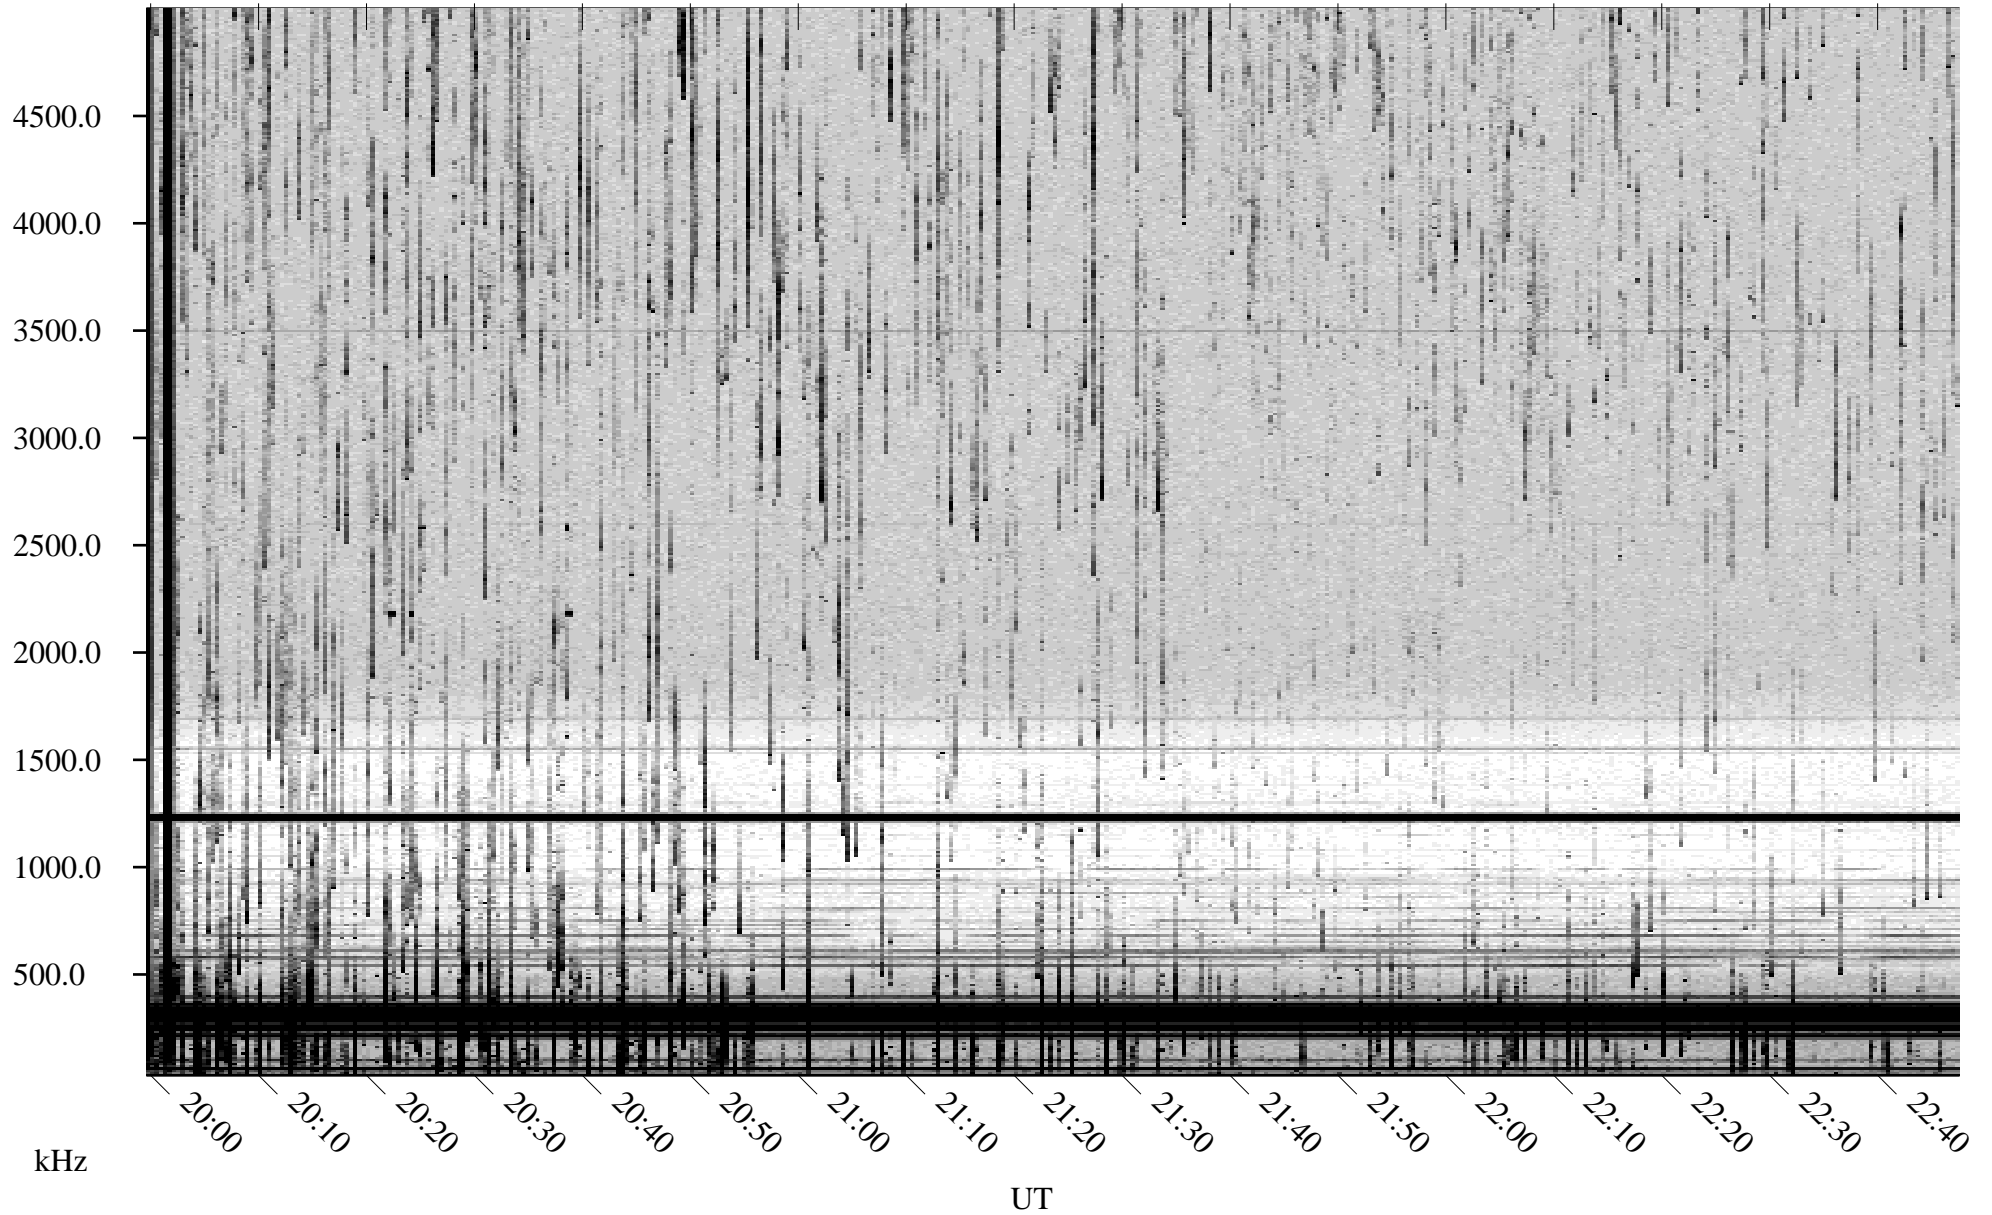

05/22/2000 Churchill, MTB

Linear Scale Black = 161 White = 15

ch00143l.r00m max_12

Page 1

05/22/2000 Churchill, MTB

Linear Scale Black = 161 White = 15

ch00143l.r00m max_12

Page 2

05/23/2000 Churchill, MTB

Linear Scale Black = 161 White = 15

ch00143l.r00m max_12

Page 3

05/23/2000 Churchill, MTB

Linear Scale Black = 161 White = 15

ch00143l.r00m max_12

Page 4

05/23/2000 Churchill, MTB

Linear Scale Black = 161 White = 15

ch00143l.r00m max_12

Page 5

05/23/2000 Churchill, MTB

Linear Scale Black = 161 White = 15

ch00143l.r00m max_12

Page 6

05/23/2000 Churchill, MTB

Linear Scale Black = 161 White = 15

ch00143l.r00m max_12

Page 7

05/23/2000 Churchill, MTB

Linear Scale Black = 161 White = 15

ch00143l.r00m max_12