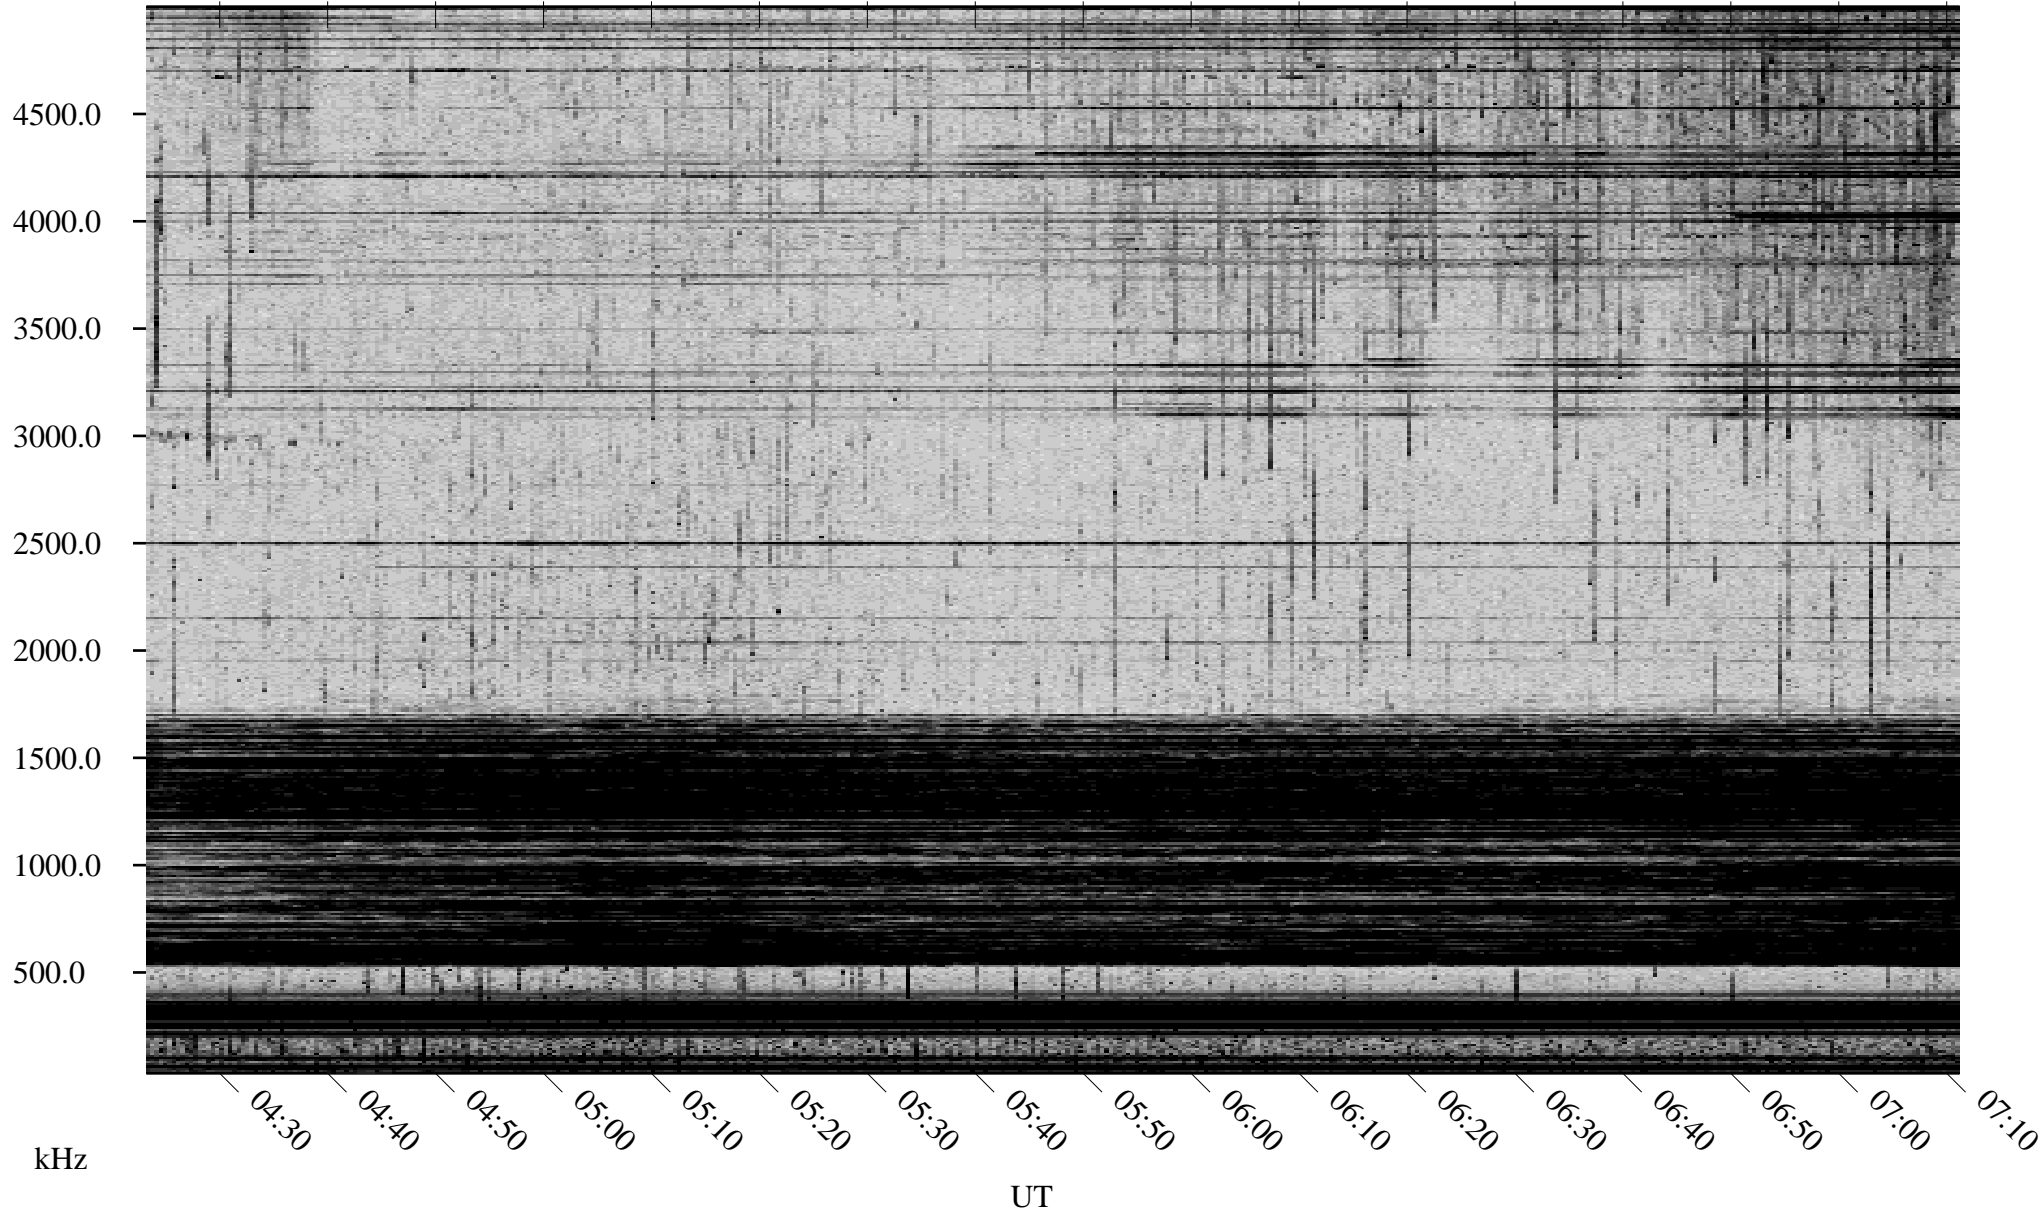

05/22/2000 Churchill, MTB

Linear Scale Black = 161 White = 15

ch00143l.r00m max_12

Page 1

05/22/2000 Churchill, MTB

Linear Scale Black = 161 White = 15

ch00143l.r00m max_12

Page 2

05/23/2000 Churchill, MTB

Linear Scale Black = 161 White = 15

ch00143l.r00m max_12

Page 3

05/23/2000 Churchill, MTB

Linear Scale Black = 161 White = 15

ch00143l.r00m max_12

Page 4

05/23/2000 Churchill, MTB

Linear Scale Black = 161 White = 15

ch00143l.r00m max_12

Page 5

05/23/2000 Churchill, MTB

Linear Scale Black = 161 White = 15

ch00143l.r00m max_12

Page 6

05/23/2000 Churchill, MTB

Linear Scale Black = 161 White = 15

ch00143l.r00m max_12

Page 7

05/23/2000 Churchill, MTB

Linear Scale Black = 161 White = 15

ch00143l.r00m max_12