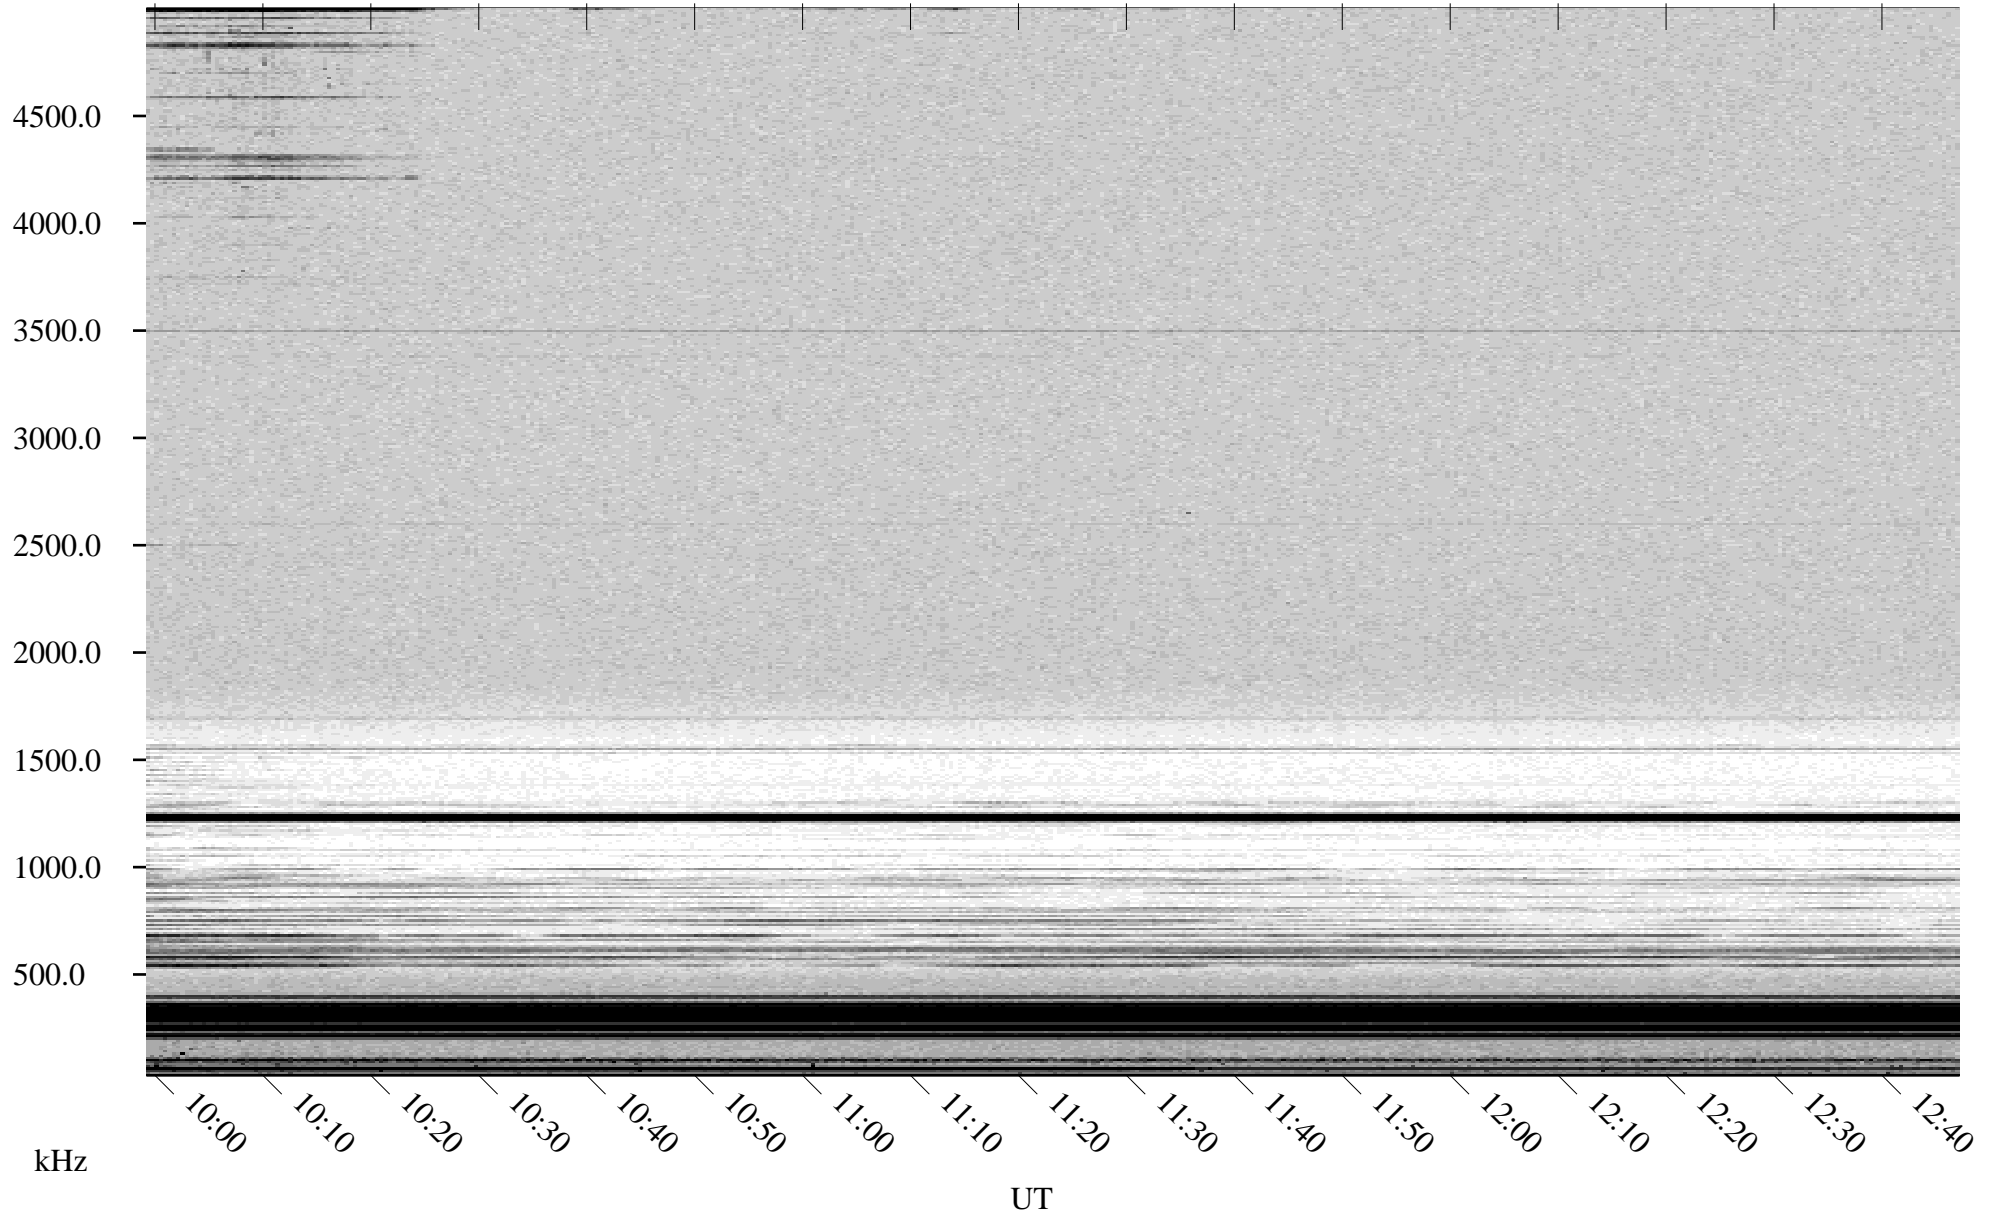

05/22/2000 Churchill, MTB

Linear Scale Black = 161 White = 15

ch00143l.r00m max_12

Page 1

05/22/2000 Churchill, MTB

Linear Scale Black = 161 White = 15

ch00143l.r00m max_12

Page 2

05/23/2000 Churchill, MTB

Linear Scale Black = 161 White = 15

ch00143l.r00m max_12

Page 3

05/23/2000 Churchill, MTB

Linear Scale Black = 161 White = 15

ch00143l.r00m max_12

Page 4

05/23/2000 Churchill, MTB

Linear Scale Black = 161 White = 15

ch00143l.r00m max_12

Page 5

05/23/2000 Churchill, MTB

Linear Scale Black = 161 White = 15

ch00143l.r00m max_12

Page 6

05/23/2000 Churchill, MTB

Linear Scale Black = 161 White = 15

ch00143l.r00m max_12

Page 7

05/23/2000 Churchill, MTB

Linear Scale Black = 161 White = 15

ch00143l.r00m max_12