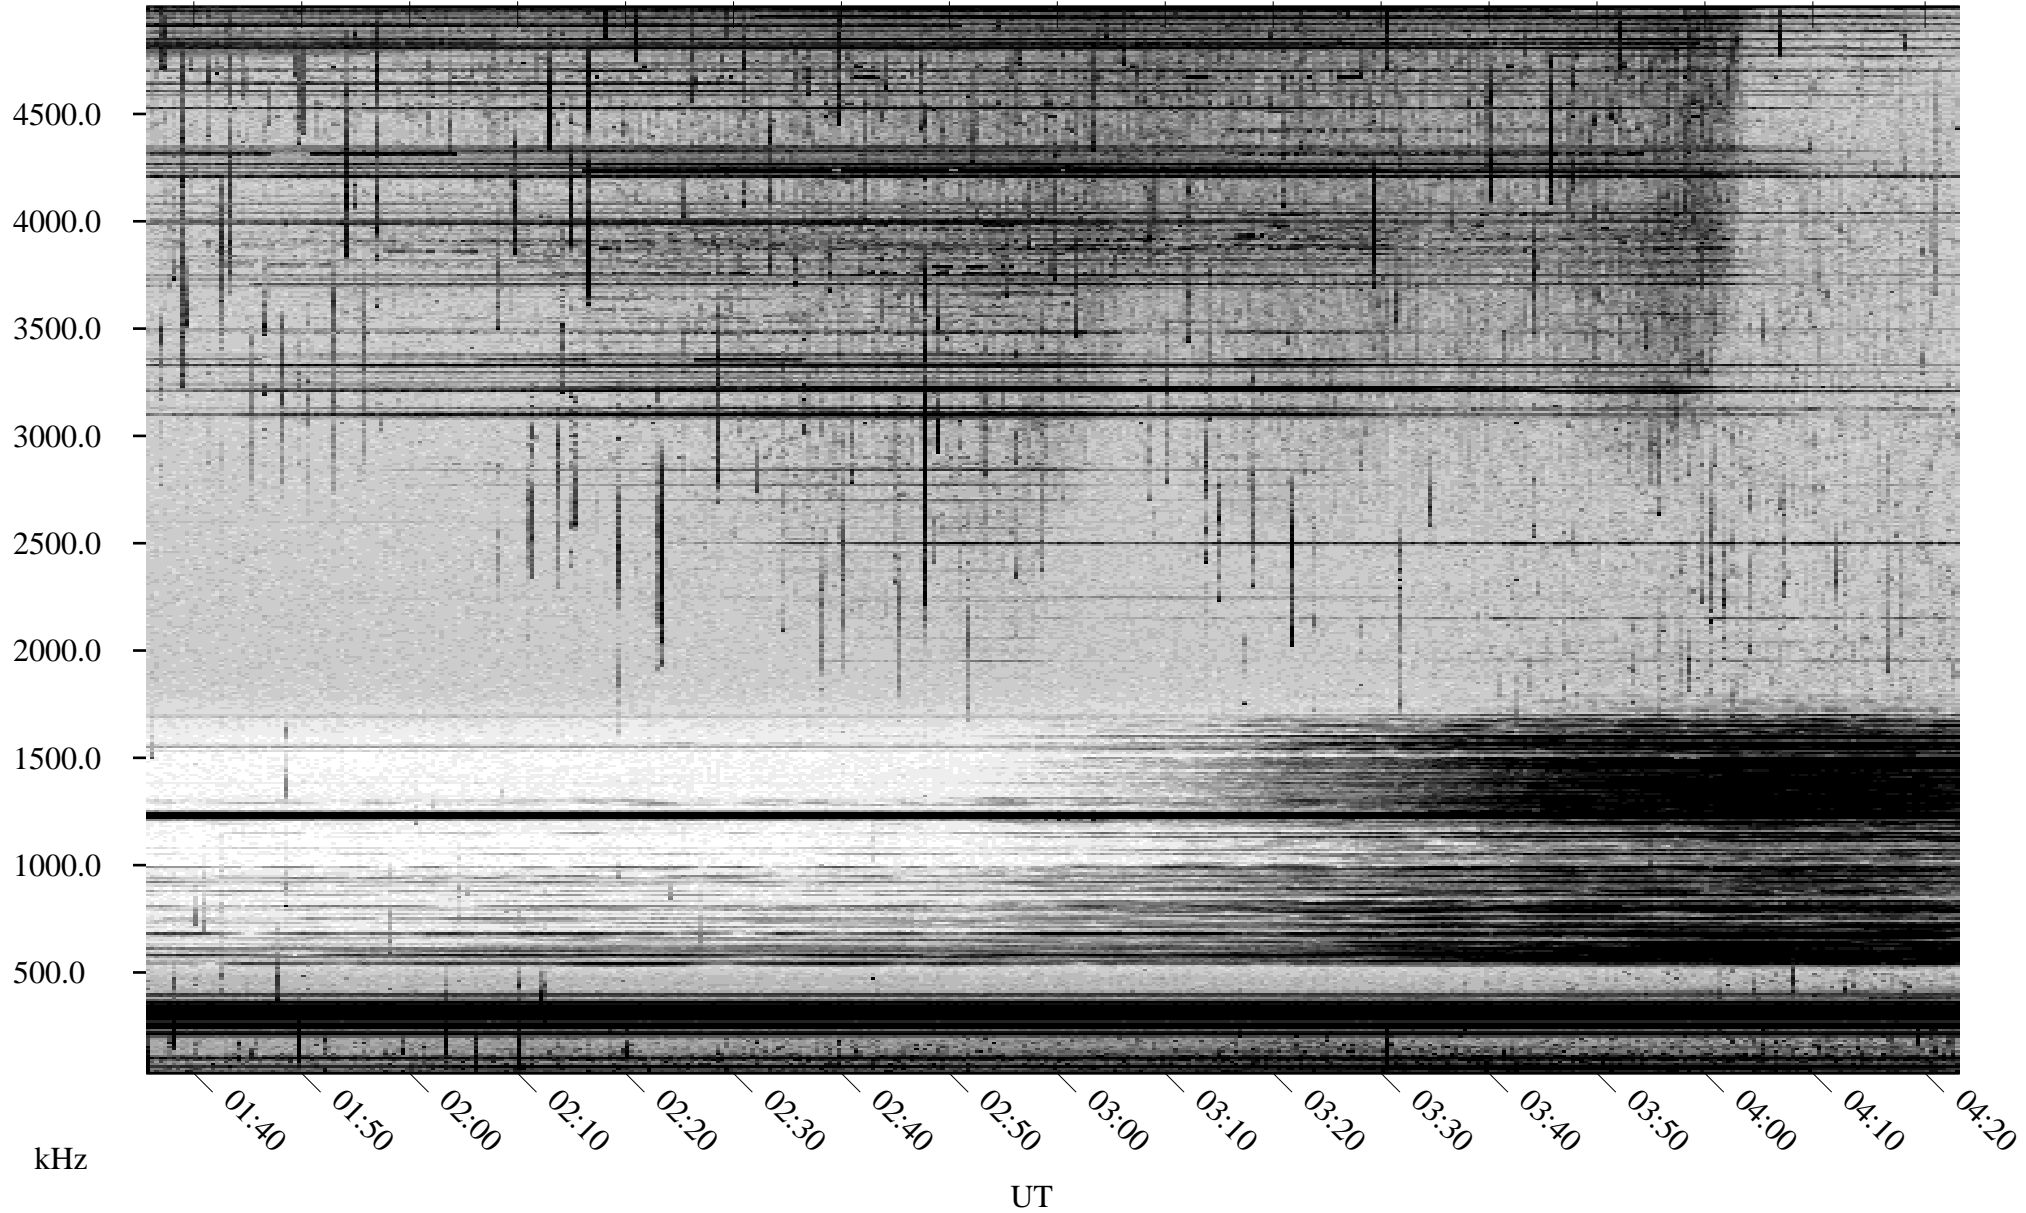

05/22/2000 Churchill, MTB

Linear Scale Black = 161 White = 15

ch00143l.r00m max_12

Page 1

05/22/2000 Churchill, MTB

Linear Scale Black = 161 White = 15

ch00143l.r00m max_12

Page 2

05/23/2000 Churchill, MTB

Linear Scale Black = 161 White = 15

ch00143l.r00m max_12

Page 3

05/23/2000 Churchill, MTB

Linear Scale Black = 161 White = 15

ch00143l.r00m max_12

Page 4

05/23/2000 Churchill, MTB

Linear Scale Black = 161 White = 15

ch00143l.r00m max_12

Page 5

05/23/2000 Churchill, MTB

Linear Scale Black = 161 White = 15

ch00143l.r00m max_12

Page 6

05/23/2000 Churchill, MTB

Linear Scale Black = 161 White = 15

ch00143l.r00m max_12

Page 7

05/23/2000 Churchill, MTB

Linear Scale Black = 161 White = 15

ch00143l.r00m max_12