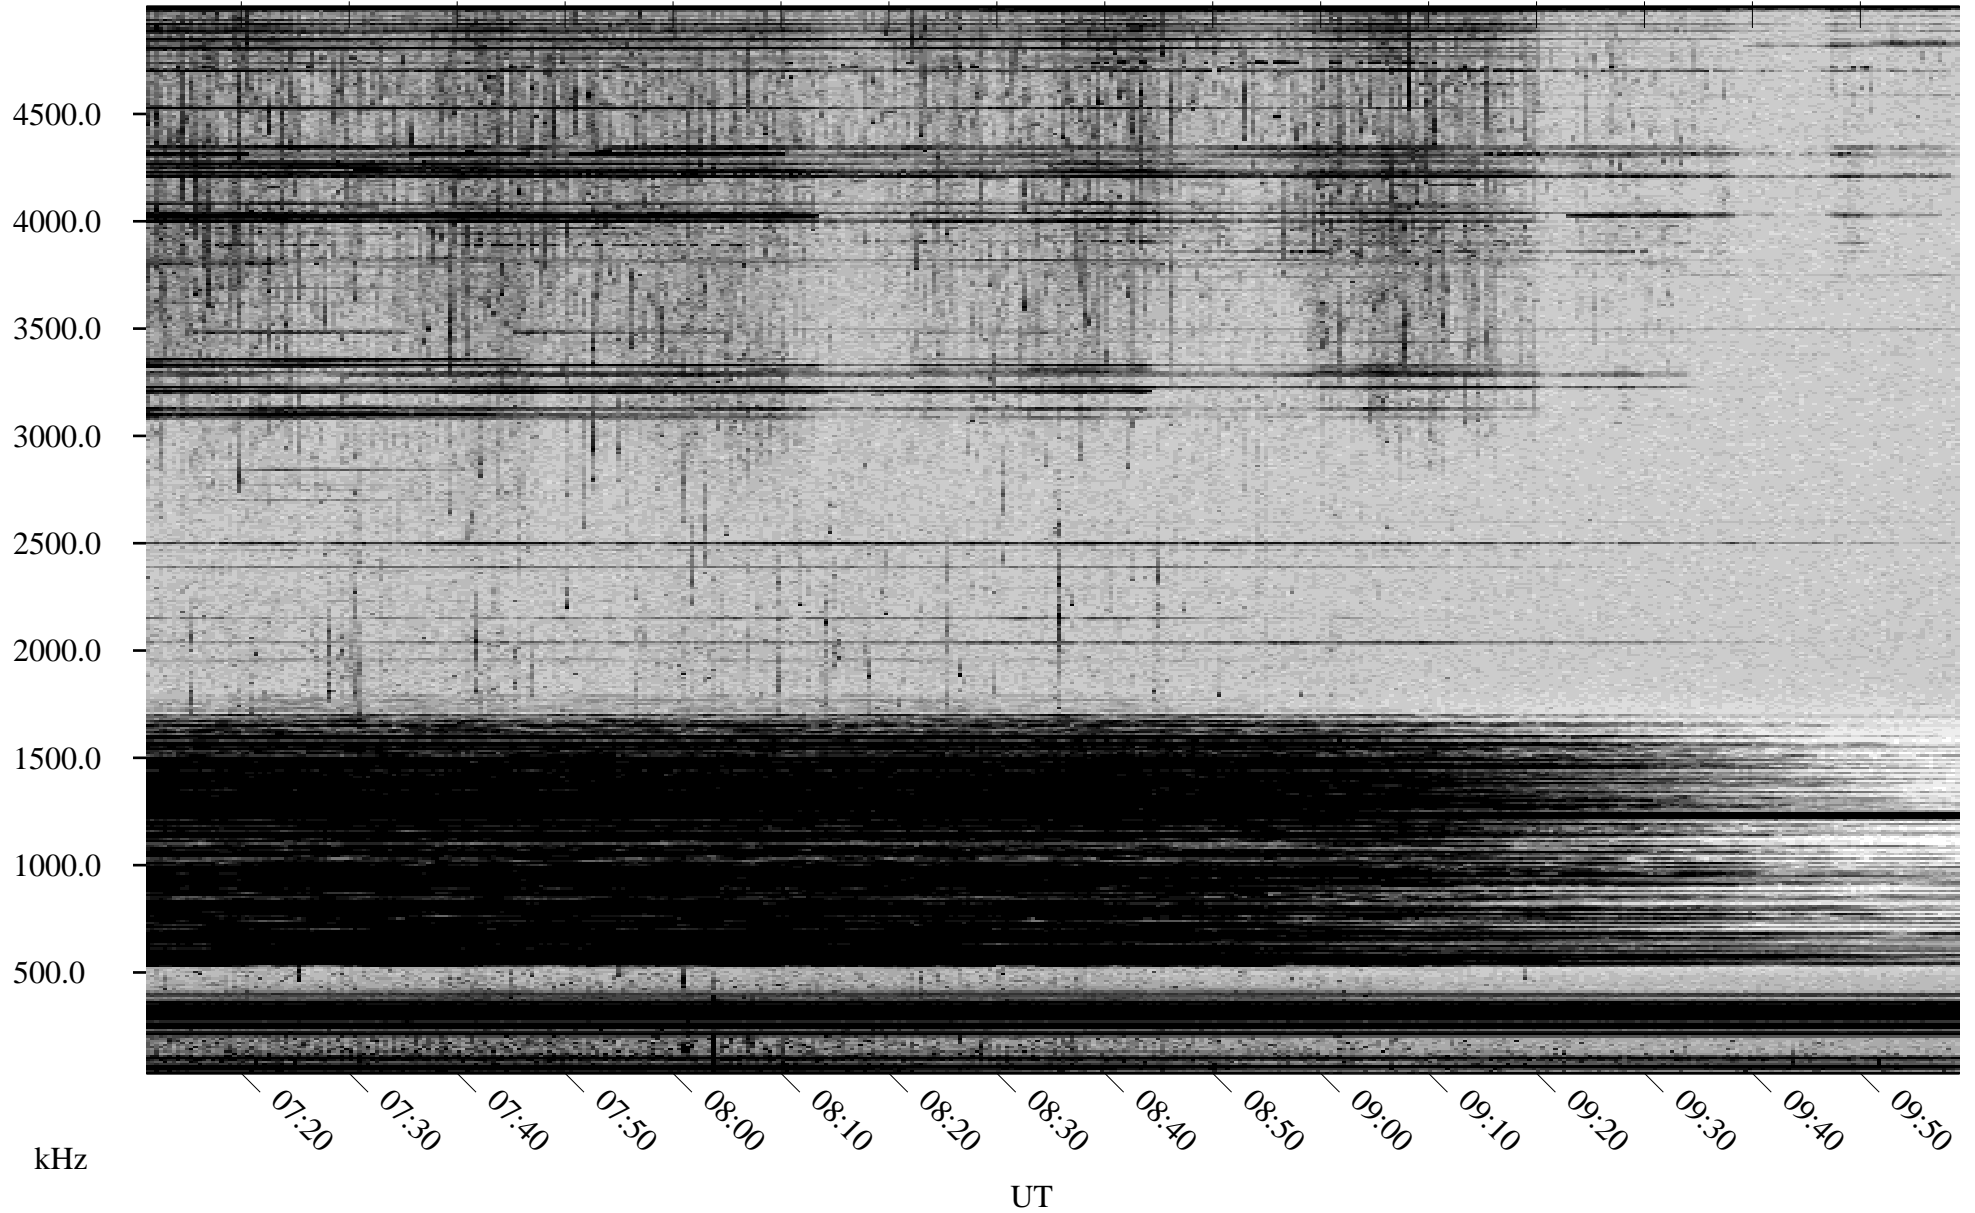

05/22/2000 Churchill, MTB

Linear Scale Black = 161 White = 15

ch00143l.r00m max_12

Page 1

05/22/2000 Churchill, MTB

Linear Scale Black = 161 White = 15

ch00143l.r00m max_12

Page 2

05/23/2000 Churchill, MTB

Linear Scale Black = 161 White = 15

ch00143l.r00m max_12

Page 3

05/23/2000 Churchill, MTB

Linear Scale Black = 161 White = 15

ch00143l.r00m max_12

Page 4

05/23/2000 Churchill, MTB

Linear Scale Black = 161 White = 15

ch00143l.r00m max_12

Page 5

05/23/2000 Churchill, MTB

Linear Scale Black = 161 White = 15

ch00143l.r00m max_12

Page 6

05/23/2000 Churchill, MTB

Linear Scale Black = 161 White = 15

ch00143l.r00m max_12

Page 7

05/23/2000 Churchill, MTB

Linear Scale Black = 161 White = 15

ch00143l.r00m max_12