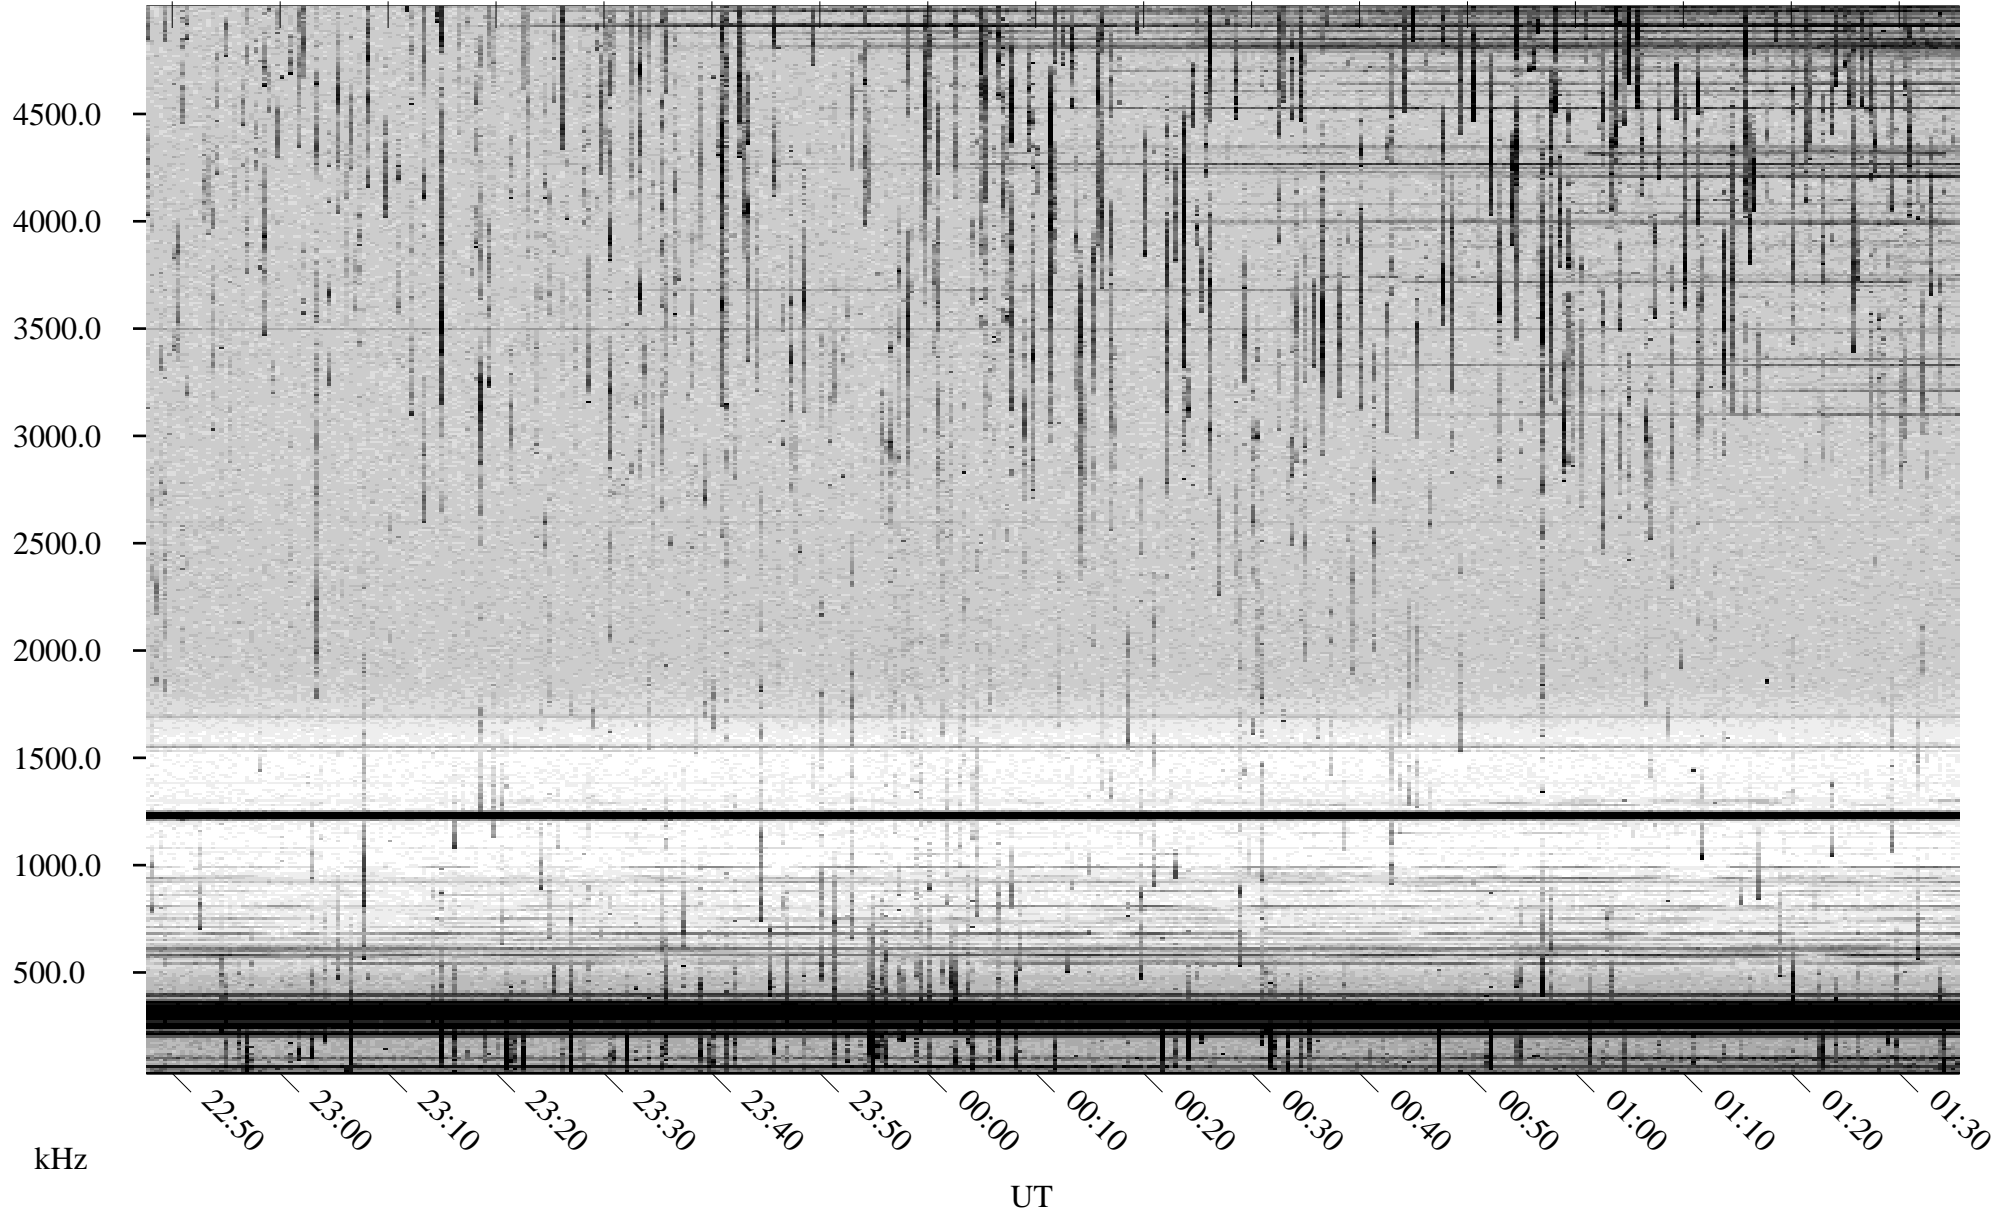

05/22/2000 Churchill, MTB

Linear Scale Black = 161 White = 15

ch00143l.r00m max_12

Page 1

05/22/2000 Churchill, MTB

Linear Scale Black = 161 White = 15

ch00143l.r00m max_12

Page 2

05/23/2000 Churchill, MTB

Linear Scale Black = 161 White = 15

ch00143l.r00m max_12

Page 3

05/23/2000 Churchill, MTB

Linear Scale Black = 161 White = 15

ch00143l.r00m max_12

Page 4

05/23/2000 Churchill, MTB

Linear Scale Black = 161 White = 15

ch00143l.r00m max_12

Page 5

05/23/2000 Churchill, MTB

Linear Scale Black = 161 White = 15

ch00143l.r00m max_12

Page 6

05/23/2000 Churchill, MTB

Linear Scale Black = 161 White = 15

ch00143l.r00m max_12

Page 7

05/23/2000 Churchill, MTB

Linear Scale Black = 161 White = 15

ch00143l.r00m max_12