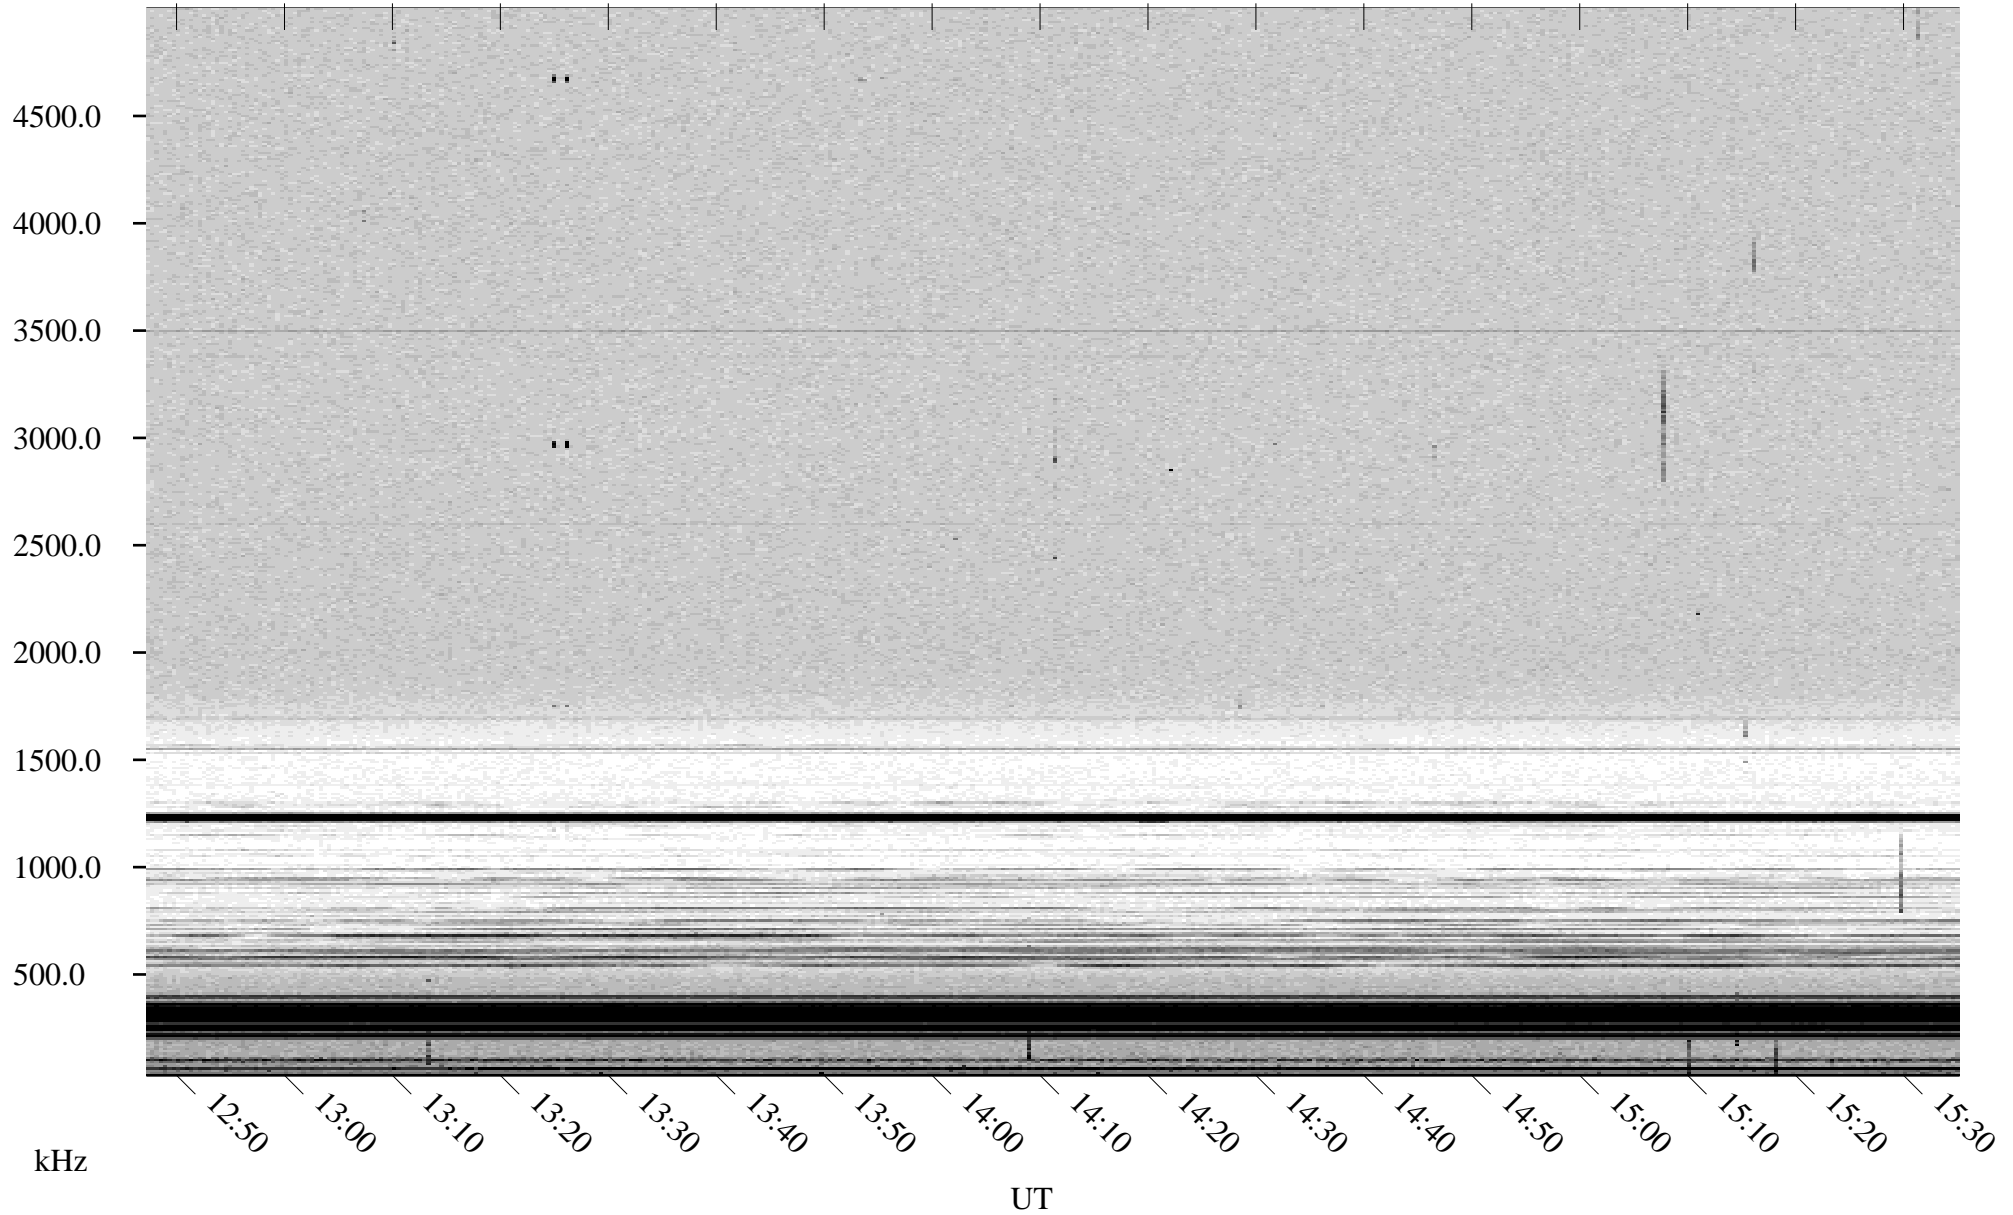

05/22/2000 Churchill, MTB

Linear Scale Black = 161 White = 15

ch00143l.r00m max_12

Page 1

05/22/2000 Churchill, MTB

Linear Scale Black = 161 White = 15

ch00143l.r00m max_12

Page 2

05/23/2000 Churchill, MTB

Linear Scale Black = 161 White = 15

ch00143l.r00m max_12

Page 3

05/23/2000 Churchill, MTB

Linear Scale Black = 161 White = 15

ch00143l.r00m max_12

Page 4

05/23/2000 Churchill, MTB

Linear Scale Black = 161 White = 15

ch00143l.r00m max_12

Page 5

05/23/2000 Churchill, MTB

Linear Scale Black = 161 White = 15

ch00143l.r00m max_12

Page 6

05/23/2000 Churchill, MTB

Linear Scale Black = 161 White = 15

ch00143l.r00m max_12

Page 7

05/23/2000 Churchill, MTB

Linear Scale Black = 161 White = 15

ch00143l.r00m max_12