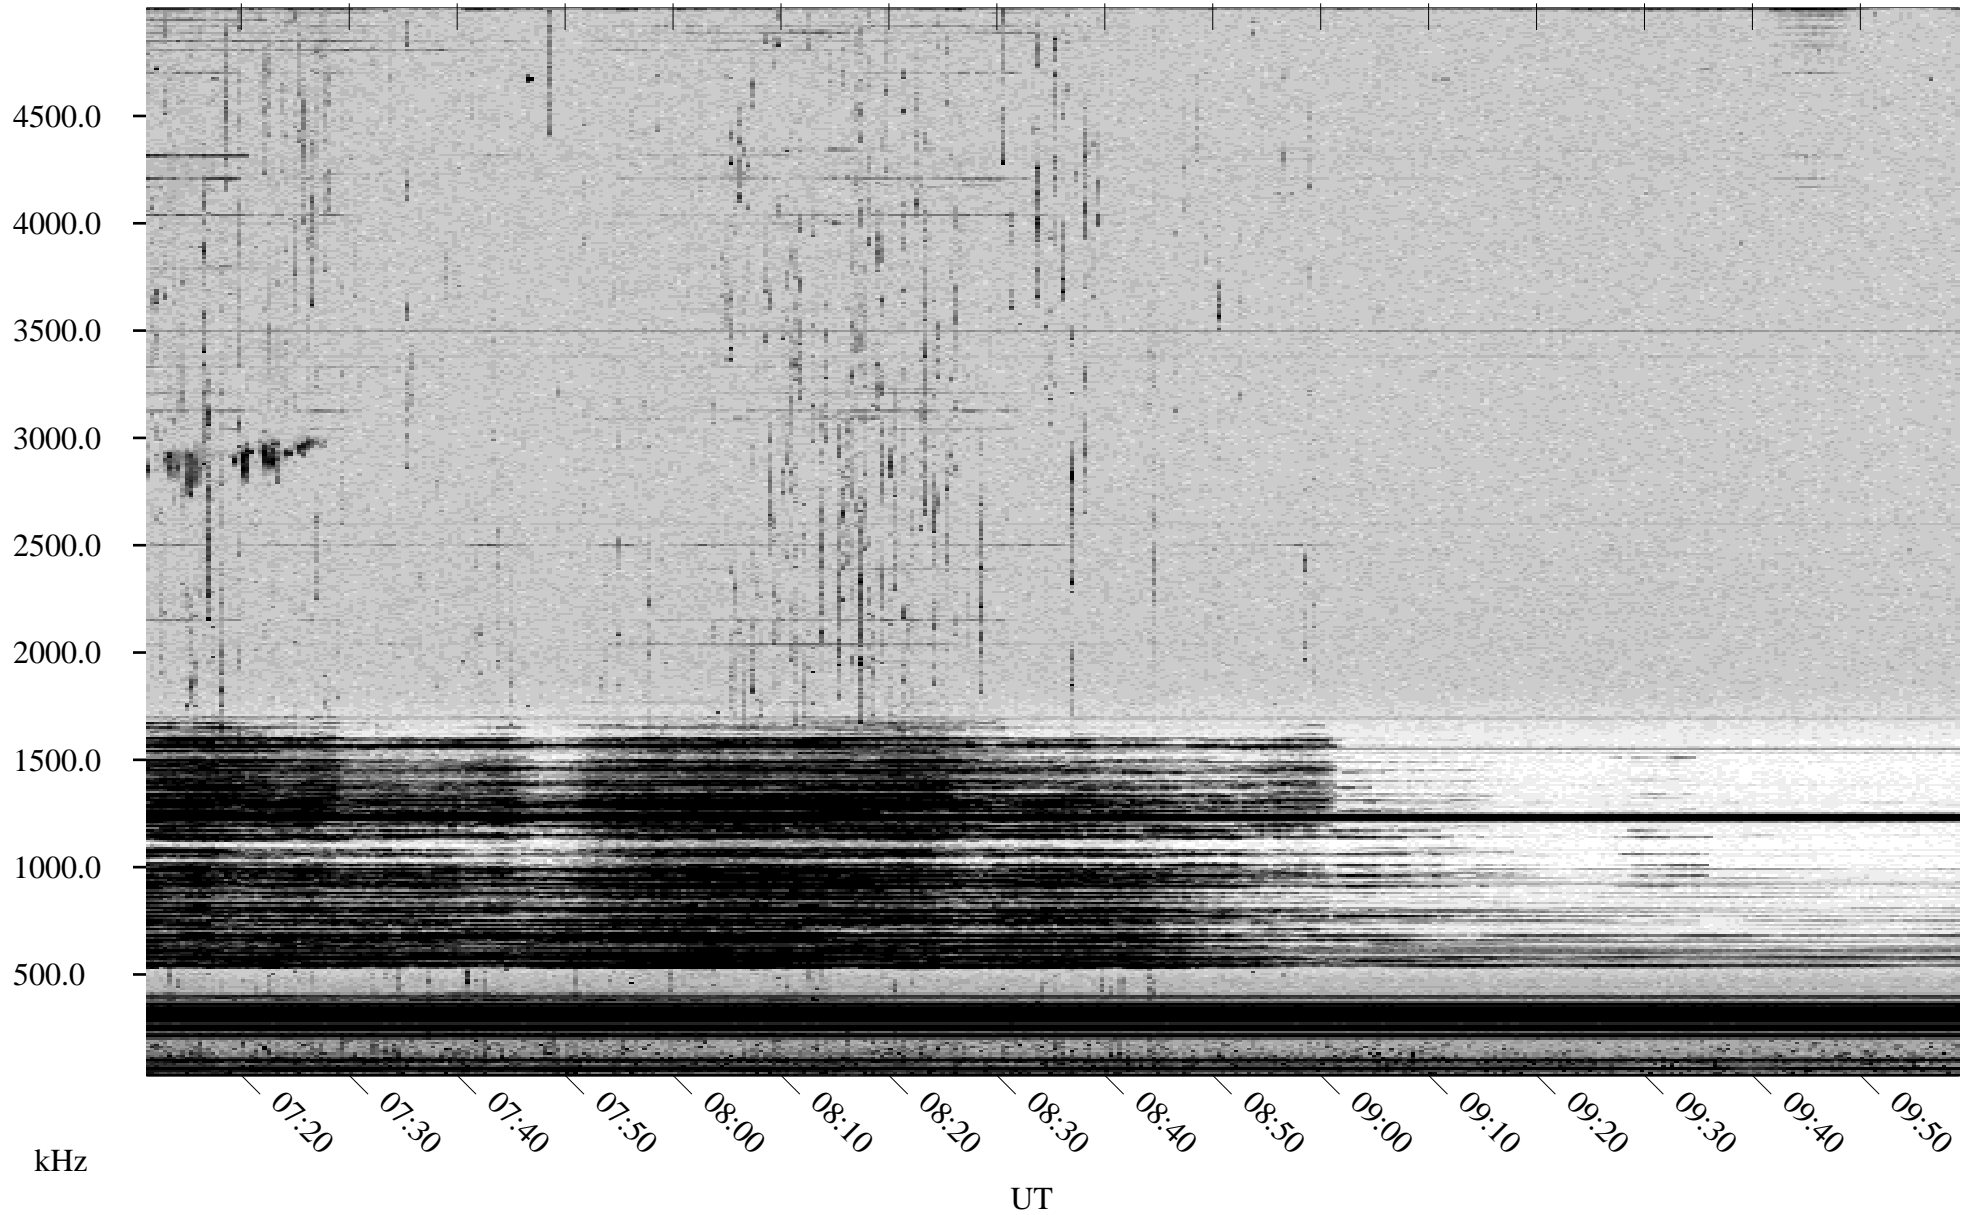

05/24/2000 Churchill, MTB

Linear Scale Black = 161 White = 15

ch001451.r00m max_12

Page 1

05/24/2000 Churchill, MTB

Linear Scale Black = 161 White = 15

ch001451.r00m max_12

05/25/2000 Churchill, MTB

Linear Scale Black = 161 White = 15

ch001451.r00m max_12

Page 3

05/25/2000 Churchill, MTB

Linear Scale Black = 161 White = 15

ch001451.r00m max_12

Page 4

05/25/2000 Churchill, MTB

Linear Scale Black = 161 White = 15

ch001451.r00m max_12

Page 5

05/25/2000 Churchill, MTB

Linear Scale Black = 161 White = 15

ch001451.r00m max_12

Page 6

05/25/2000 Churchill, MTB

Linear Scale Black = 161 White = 15

ch001451.r00m max_12

Page 7

05/25/2000 Churchill, MTB

Linear Scale Black = 161 White = 15

ch00145l.r00m max_12