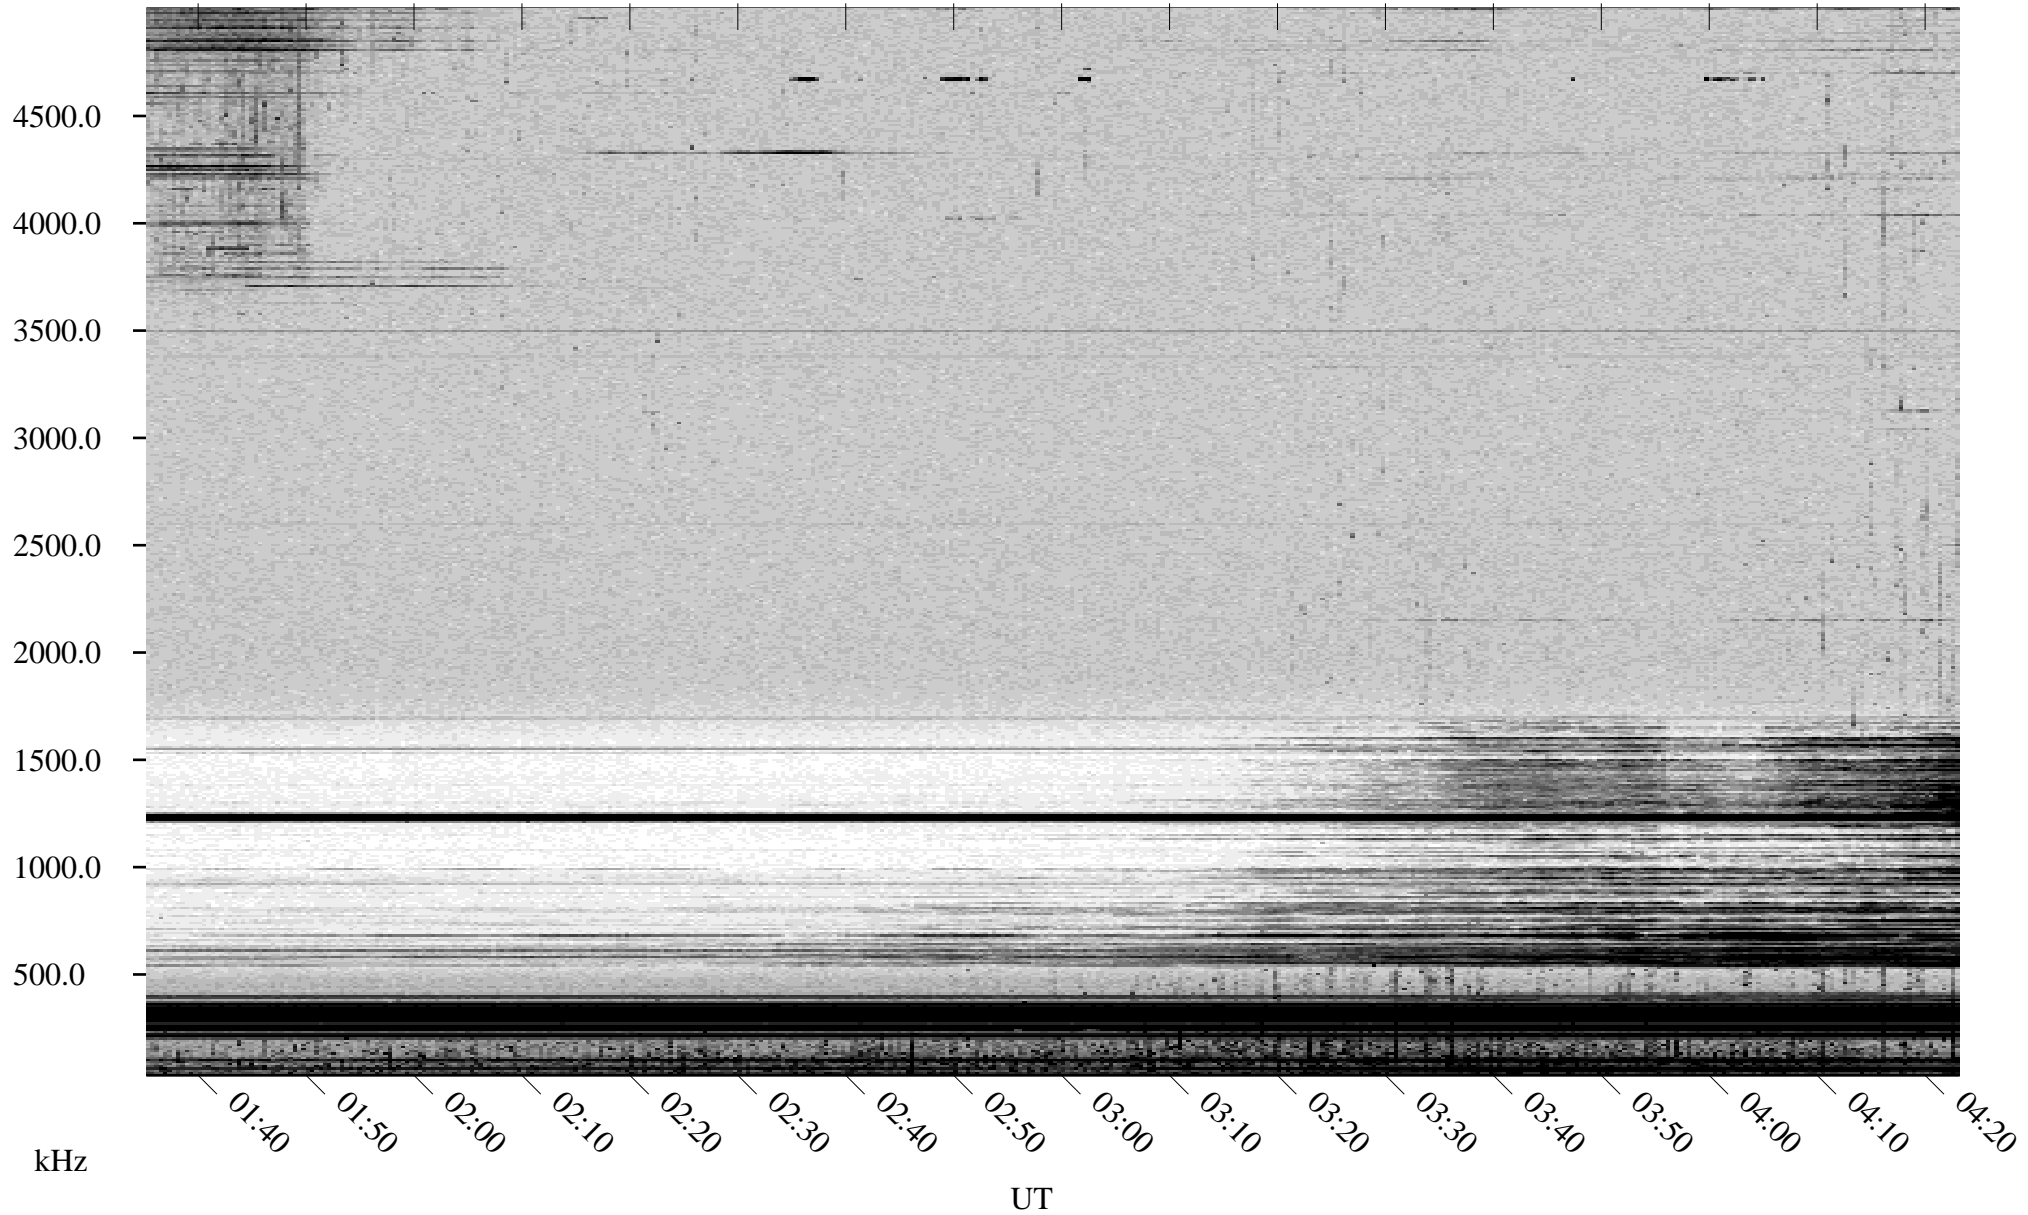

05/24/2000 Churchill, MTB

Linear Scale Black = 161 White = 15

ch001451.r00m max_12

Page 1

05/24/2000 Churchill, MTB

Linear Scale Black = 161 White = 15

ch001451.r00m max_12

05/25/2000 Churchill, MTB

Linear Scale Black = 161 White = 15

ch001451.r00m max_12

Page 3

05/25/2000 Churchill, MTB

Linear Scale Black = 161 White = 15

ch001451.r00m max_12

Page 4

05/25/2000 Churchill, MTB

Linear Scale Black = 161 White = 15

ch001451.r00m max_12

Page 5

05/25/2000 Churchill, MTB

Linear Scale Black = 161 White = 15

ch001451.r00m max_12

Page 6

05/25/2000 Churchill, MTB

Linear Scale Black = 161 White = 15

ch001451.r00m max_12

Page 7

05/25/2000 Churchill, MTB

Linear Scale Black = 161 White = 15

ch00145l.r00m max_12