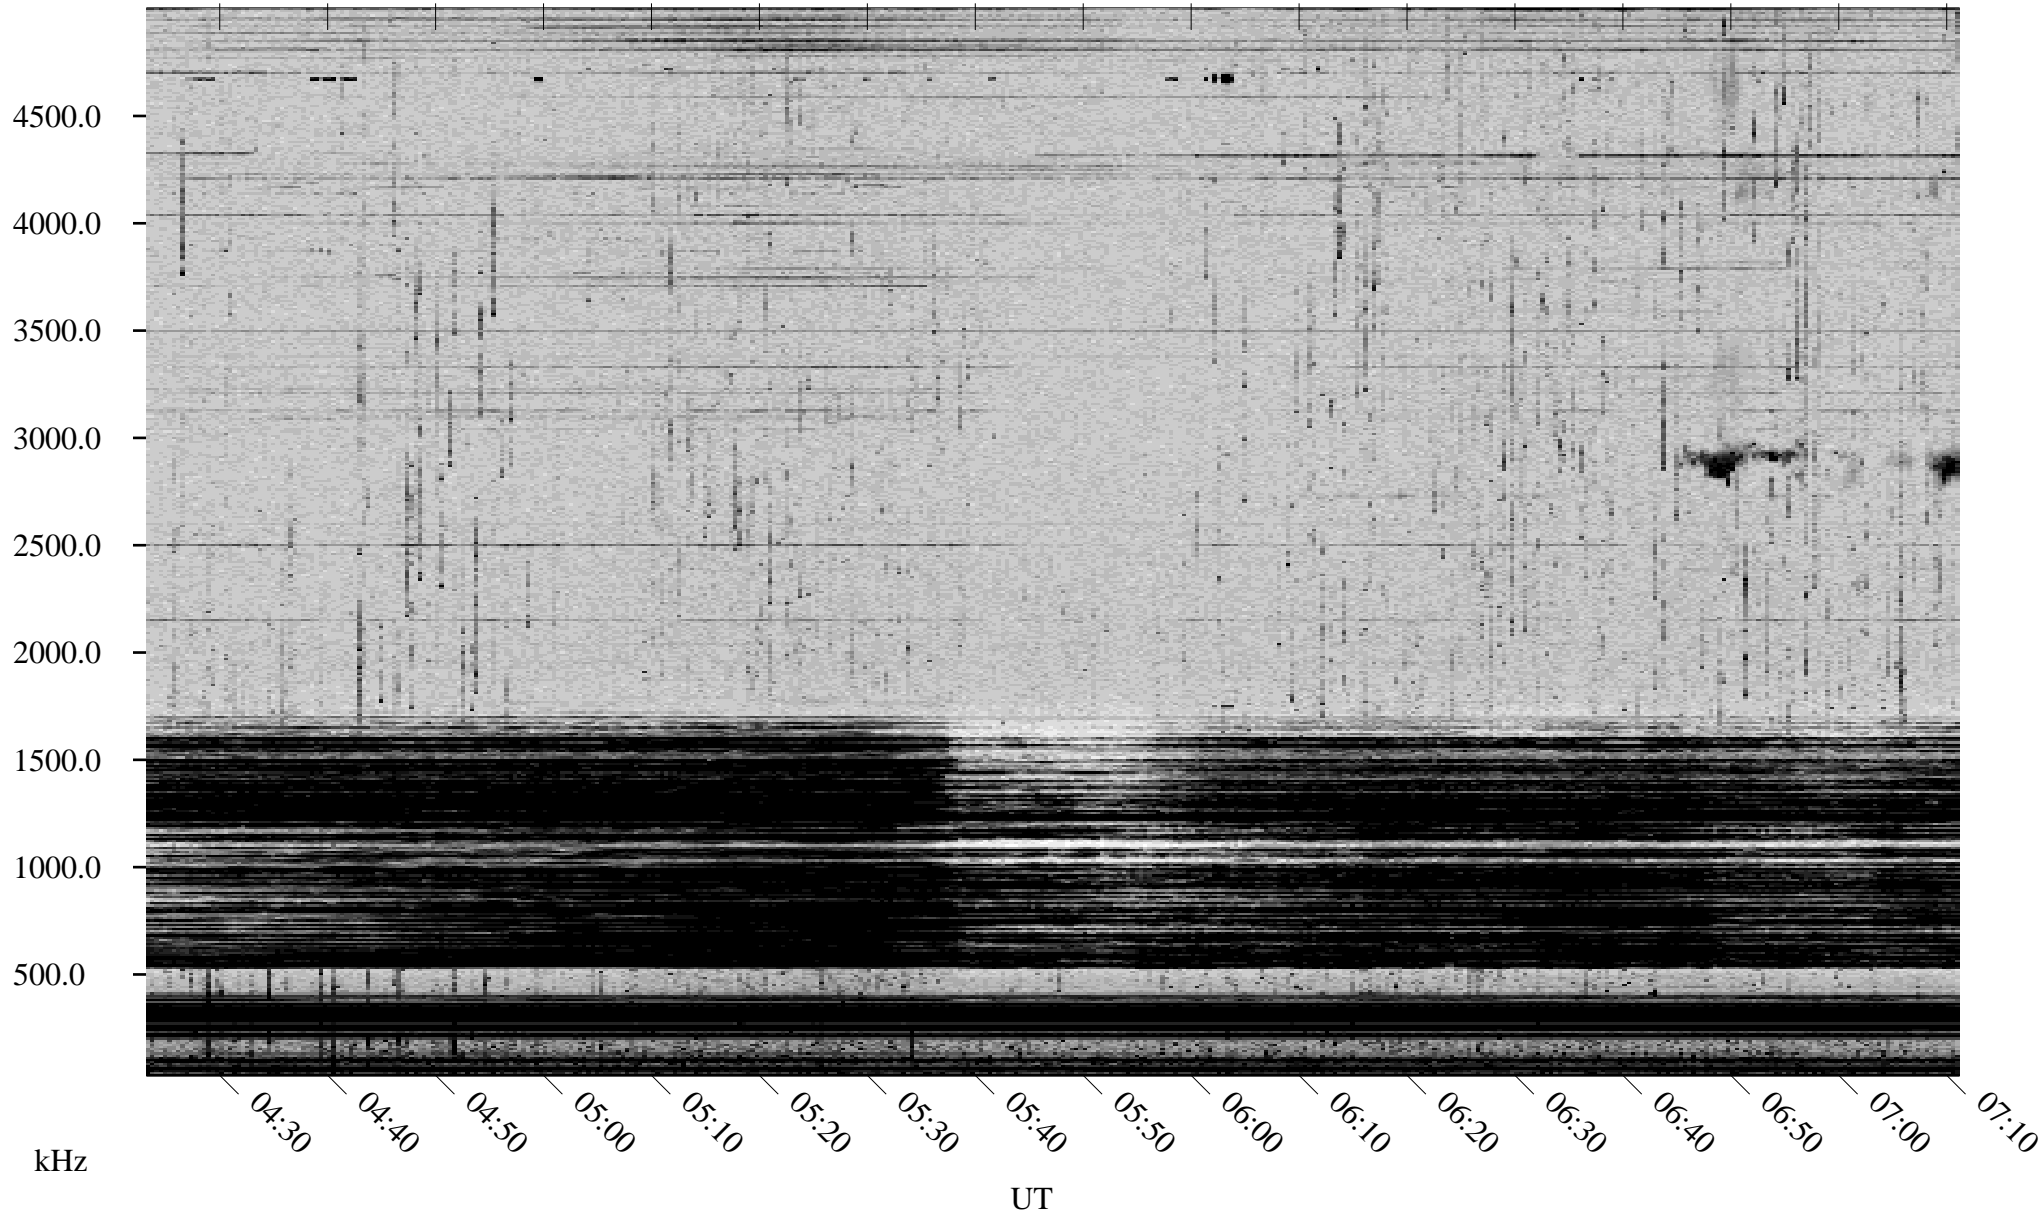

05/24/2000 Churchill, MTB

Linear Scale Black = 161 White = 15

ch001451.r00m max_12

Page 1

05/24/2000 Churchill, MTB

Linear Scale Black = 161 White = 15

ch001451.r00m max_12

05/25/2000 Churchill, MTB

Linear Scale Black = 161 White = 15

ch001451.r00m max_12

Page 3

05/25/2000 Churchill, MTB

Linear Scale Black = 161 White = 15

ch001451.r00m max_12

Page 4

05/25/2000 Churchill, MTB

Linear Scale Black = 161 White = 15

ch001451.r00m max_12

Page 5

05/25/2000 Churchill, MTB

Linear Scale Black = 161 White = 15

ch001451.r00m max_12

Page 6

05/25/2000 Churchill, MTB

Linear Scale Black = 161 White = 15

ch001451.r00m max_12

Page 7

05/25/2000 Churchill, MTB

Linear Scale Black = 161 White = 15

ch00145l.r00m max_12