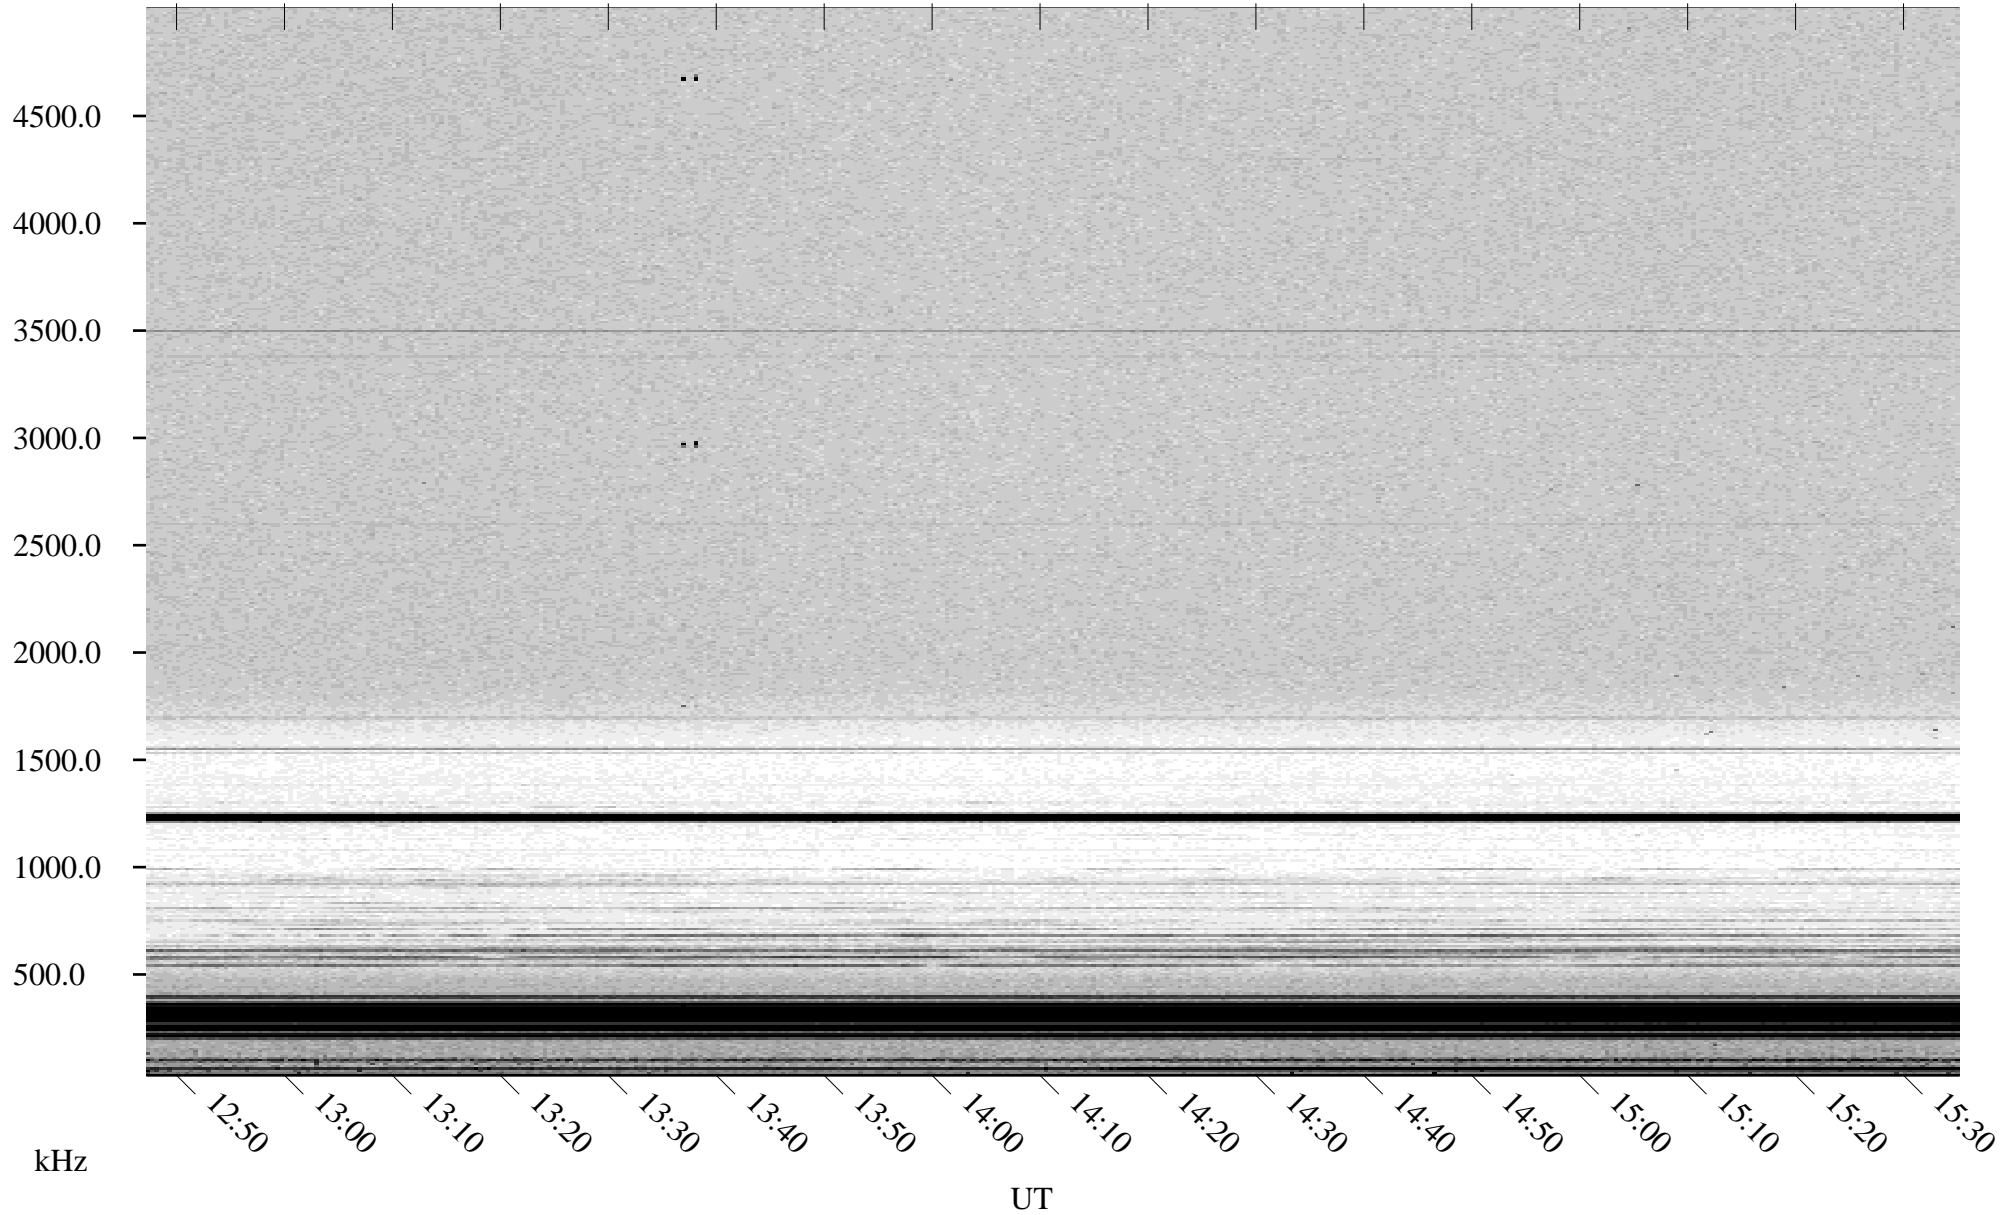

05/24/2000 Churchill, MTB

Linear Scale Black = 161 White = 15

ch001451.r00m max_12

Page 1

05/24/2000 Churchill, MTB

Linear Scale Black = 161 White = 15

ch001451.r00m max_12

05/25/2000 Churchill, MTB

Linear Scale Black = 161 White = 15

ch001451.r00m max_12

Page 3

05/25/2000 Churchill, MTB

Linear Scale Black = 161 White = 15

ch001451.r00m max_12

Page 4

05/25/2000 Churchill, MTB

Linear Scale Black = 161 White = 15

ch001451.r00m max_12

Page 5

05/25/2000 Churchill, MTB

Linear Scale Black = 161 White = 15

ch001451.r00m max_12

Page 6

05/25/2000 Churchill, MTB

Linear Scale Black = 161 White = 15

ch001451.r00m max_12

Page 7

05/25/2000 Churchill, MTB

Linear Scale Black = 161 White = 15

ch00145l.r00m max_12