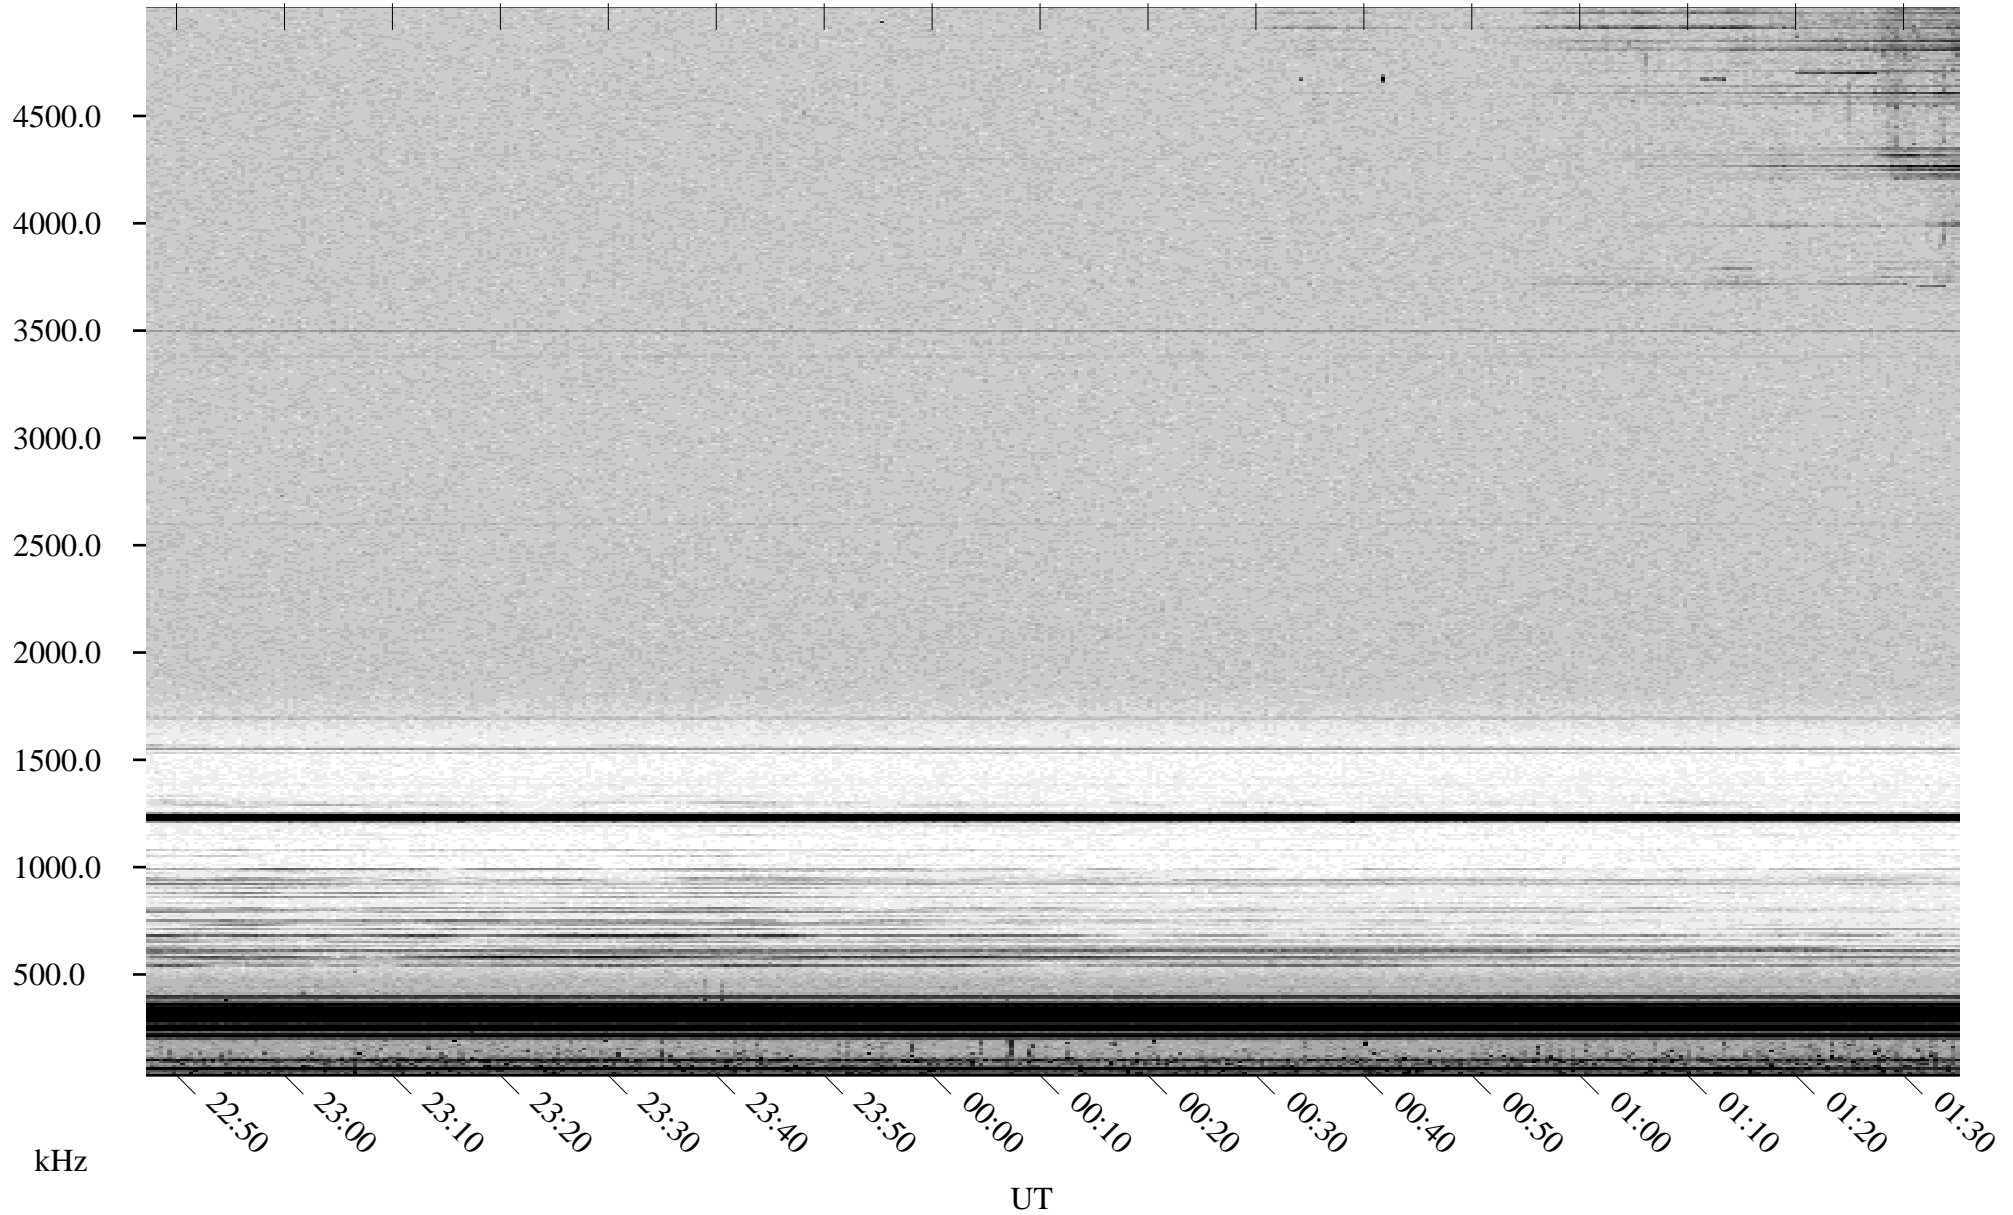

05/24/2000 Churchill, MTB

Linear Scale Black = 161 White = 15

ch001451.r00m max_12

Page 1

05/24/2000 Churchill, MTB

Linear Scale Black = 161 White = 15

ch001451.r00m max_12

05/25/2000 Churchill, MTB

Linear Scale Black = 161 White = 15

ch001451.r00m max_12

Page 3

05/25/2000 Churchill, MTB

Linear Scale Black = 161 White = 15

ch001451.r00m max_12

Page 4

05/25/2000 Churchill, MTB

Linear Scale Black = 161 White = 15

ch001451.r00m max_12

Page 5

05/25/2000 Churchill, MTB

Linear Scale Black = 161 White = 15

ch001451.r00m max_12

Page 6

05/25/2000 Churchill, MTB

Linear Scale Black = 161 White = 15

ch001451.r00m max_12

Page 7

05/25/2000 Churchill, MTB

Linear Scale Black = 161 White = 15

ch00145l.r00m max_12