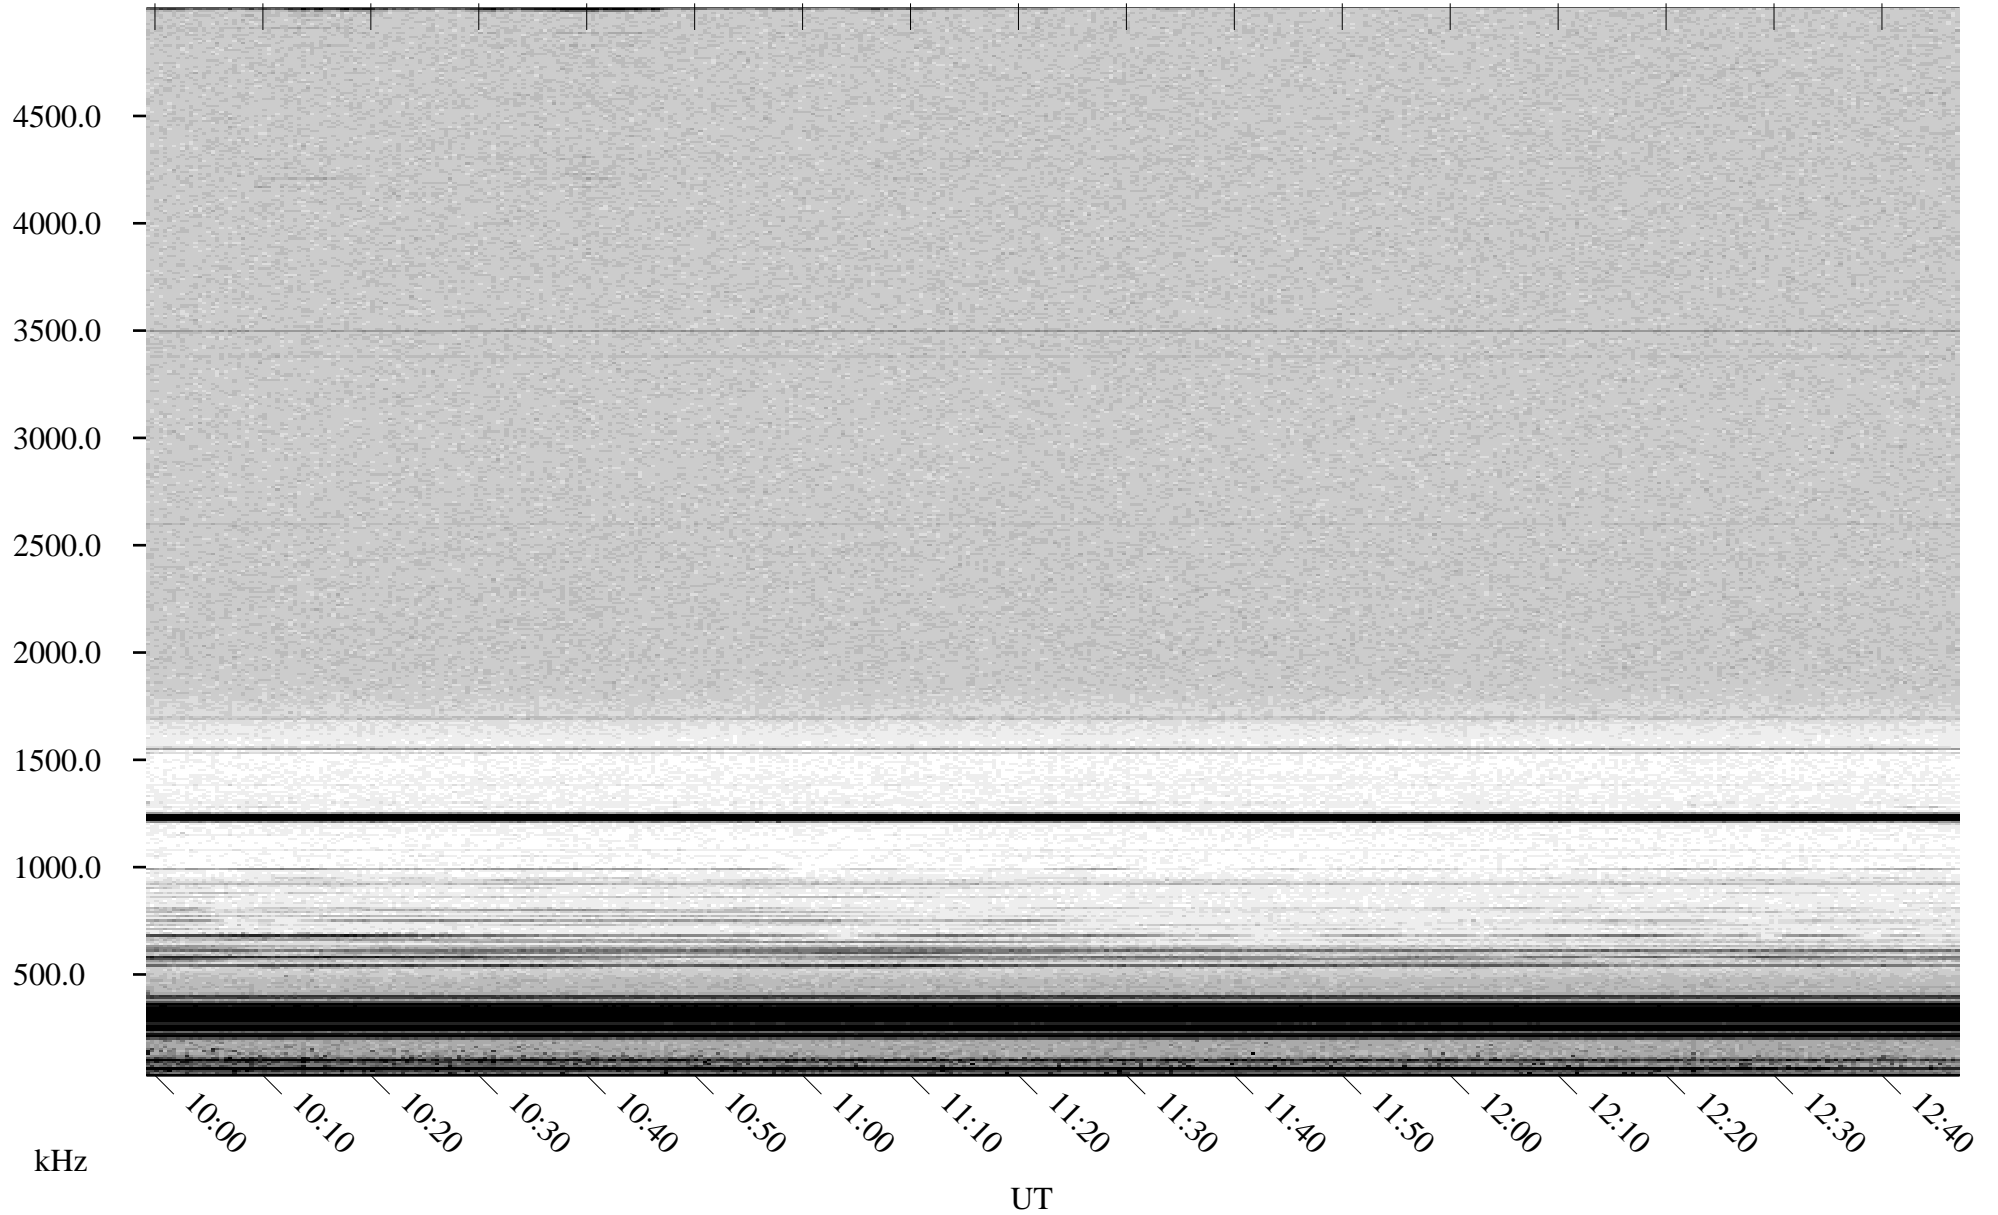

05/24/2000 Churchill, MTB

Linear Scale Black = 161 White = 15

ch001451.r00m max_12

Page 1

05/24/2000 Churchill, MTB

Linear Scale Black = 161 White = 15

ch001451.r00m max_12

05/25/2000 Churchill, MTB

Linear Scale Black = 161 White = 15

ch001451.r00m max_12

Page 3

05/25/2000 Churchill, MTB

Linear Scale Black = 161 White = 15

ch001451.r00m max_12

Page 4

05/25/2000 Churchill, MTB

Linear Scale Black = 161 White = 15

ch001451.r00m max_12

Page 5

05/25/2000 Churchill, MTB

Linear Scale Black = 161 White = 15

ch001451.r00m max_12

Page 6

05/25/2000 Churchill, MTB

Linear Scale Black = 161 White = 15

ch001451.r00m max_12

Page 7

05/25/2000 Churchill, MTB

Linear Scale Black = 161 White = 15

ch00145l.r00m max_12