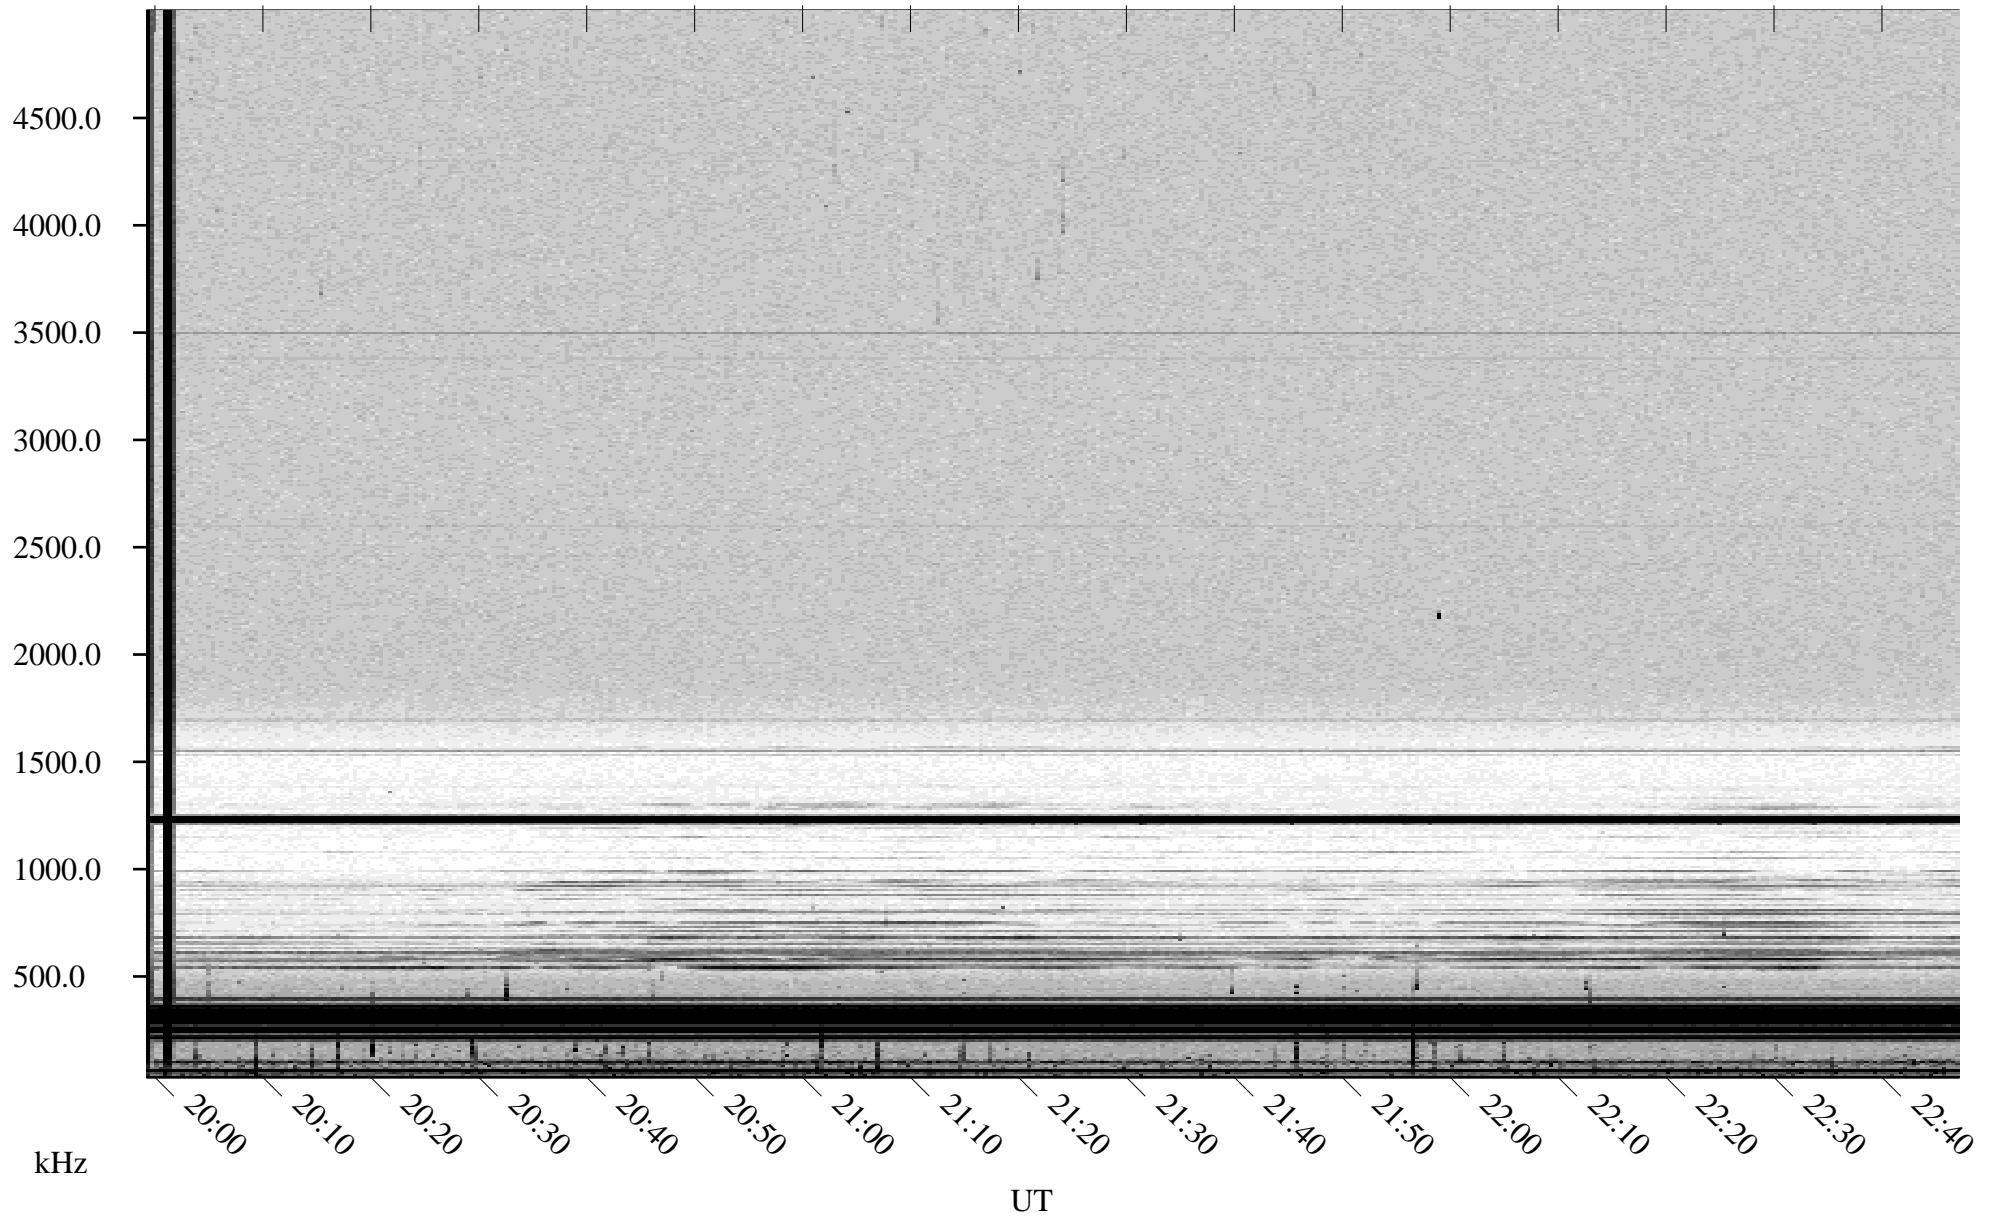

05/24/2000 Churchill, MTB

Linear Scale Black = 161 White = 15

ch001451.r00m max_12

Page 1

05/24/2000 Churchill, MTB

Linear Scale Black = 161 White = 15

ch001451.r00m max_12

05/25/2000 Churchill, MTB

Linear Scale Black = 161 White = 15

ch001451.r00m max_12

Page 3

05/25/2000 Churchill, MTB

Linear Scale Black = 161 White = 15

ch001451.r00m max_12

Page 4

05/25/2000 Churchill, MTB

Linear Scale Black = 161 White = 15

ch001451.r00m max_12

Page 5

05/25/2000 Churchill, MTB

Linear Scale Black = 161 White = 15

ch001451.r00m max_12

Page 6

05/25/2000 Churchill, MTB

Linear Scale Black = 161 White = 15

ch001451.r00m max_12

Page 7

05/25/2000 Churchill, MTB

Linear Scale Black = 161 White = 15

ch00145l.r00m max_12