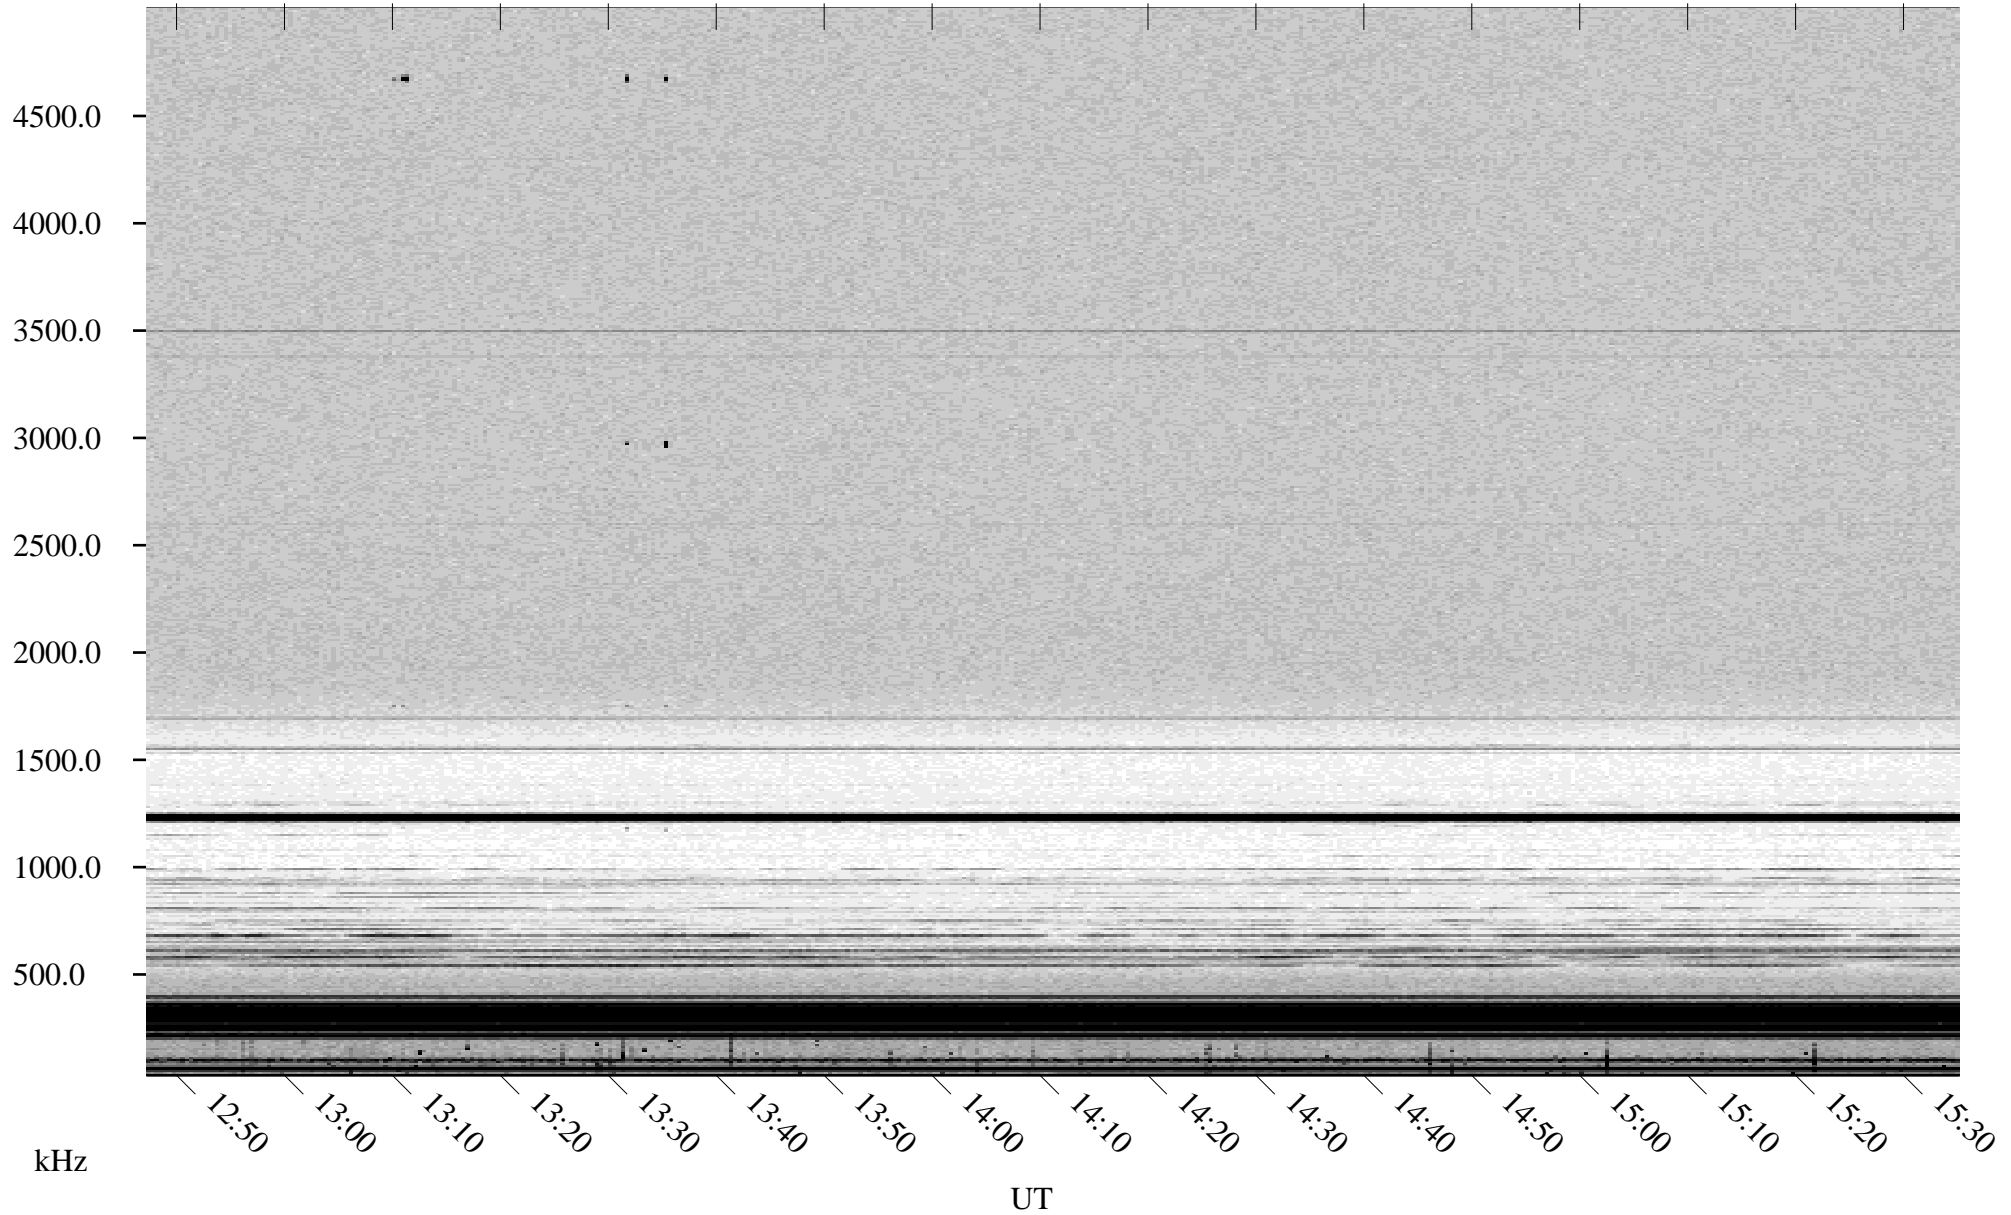

05/25/2000 Churchill, MTB

Linear Scale Black = 161 White = 15

ch00146l.r00m max_12

Page 1

05/25/2000 Churchill, MTB

Linear Scale Black = 161 White = 15

ch00146l.r00m max_12

Page 2

05/26/2000 Churchill, MTB

Linear Scale Black = 161 White = 15

ch00146l.r00m max_12

Page 3

05/26/2000 Churchill, MTB

Linear Scale Black = 161 White = 15

ch00146l.r00m max_12

Page 4

05/26/2000 Churchill, MTB

Linear Scale Black = 161 White = 15

ch00146l.r00m max_12

Page 5

05/26/2000 Churchill, MTB

Linear Scale Black = 161 White = 15

ch00146l.r00m max_12

Page 6

05/26/2000 Churchill, MTB

Linear Scale Black = 161 White = 15

ch00146l.r00m max_12

Page 7

05/26/2000 Churchill, MTB

Linear Scale Black = 161 White = 15

ch00146l.r00m max_12