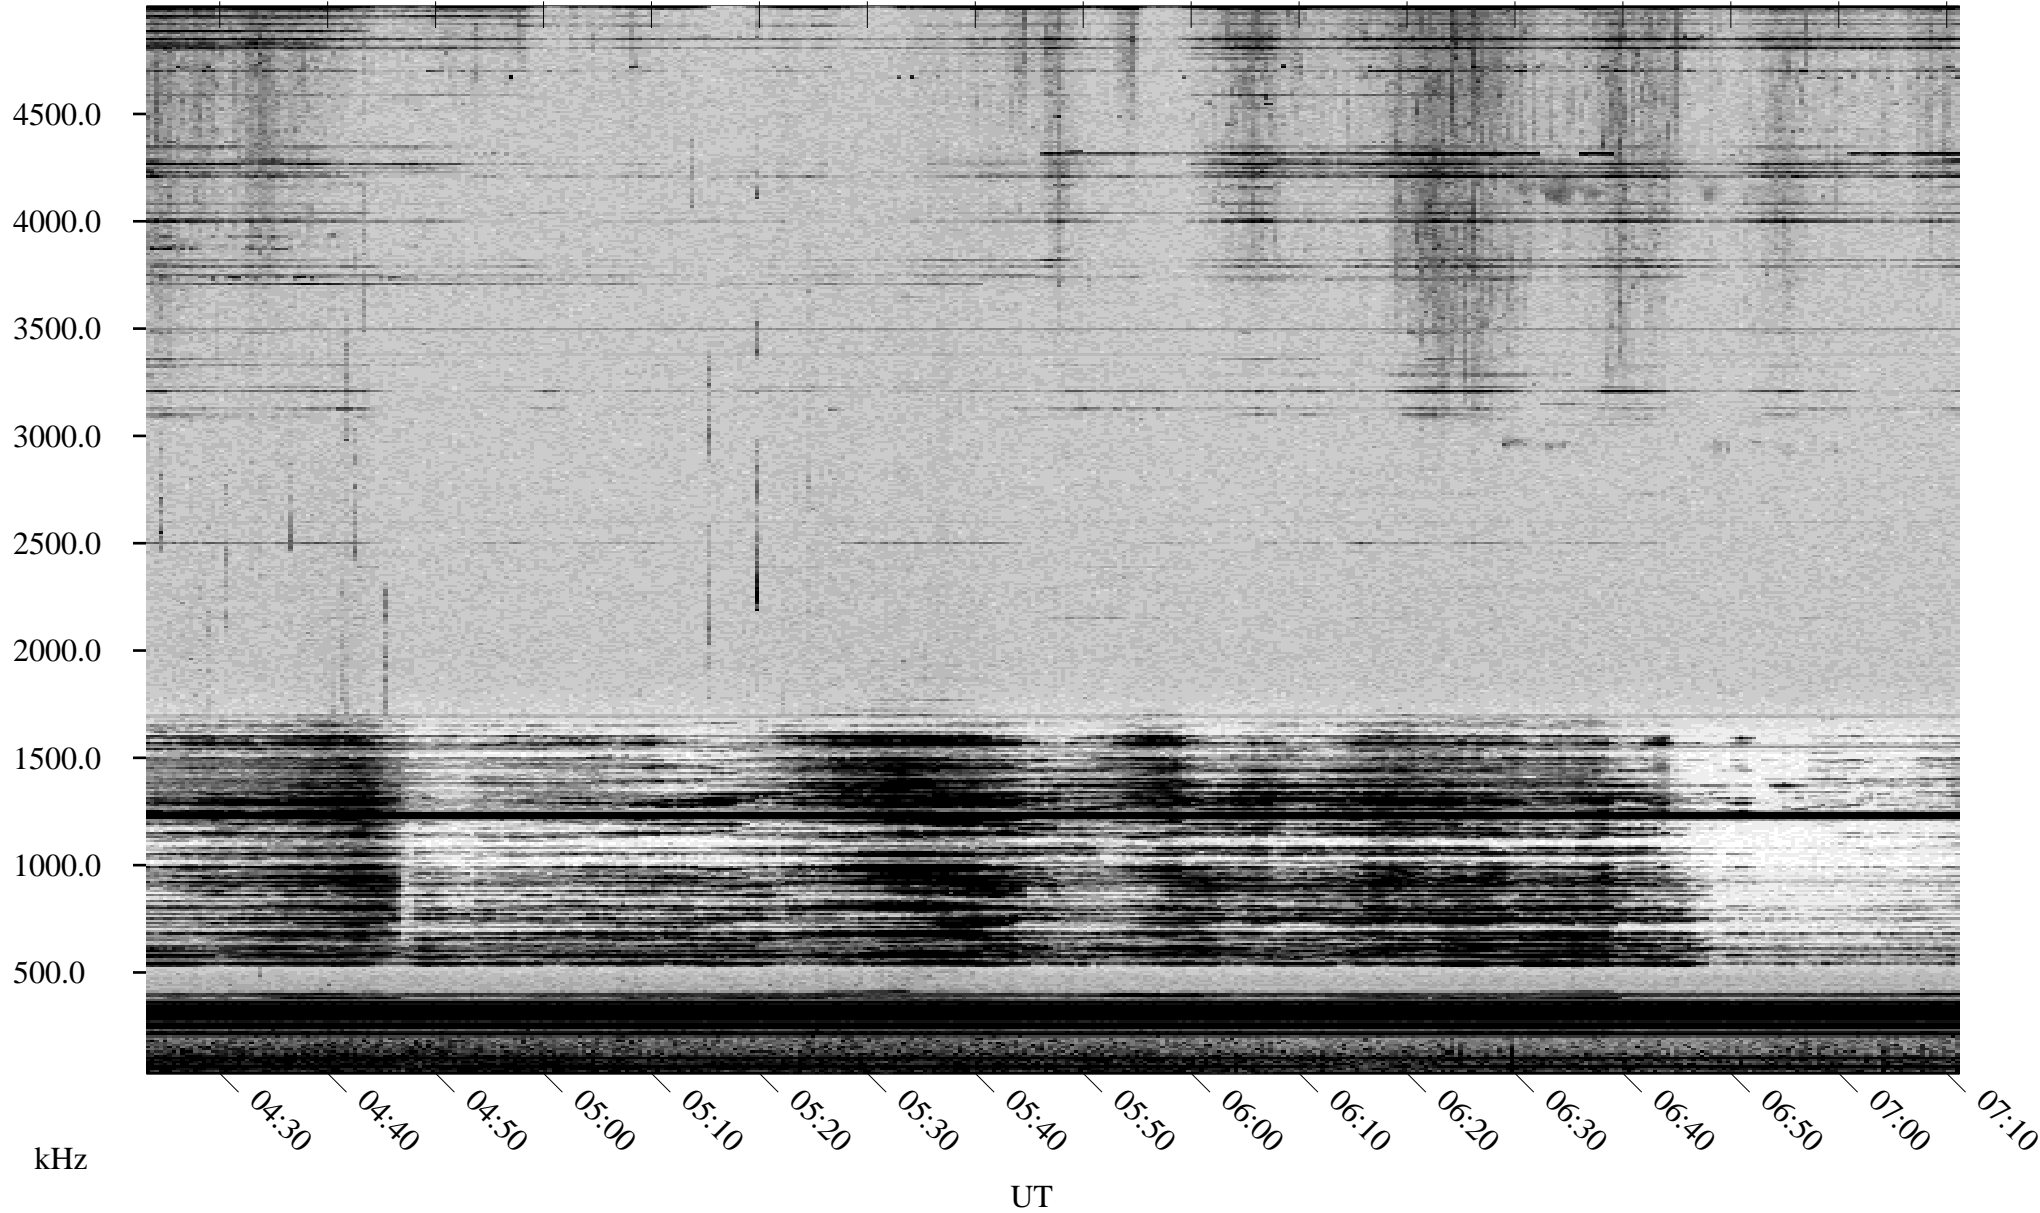

05/25/2000 Churchill, MTB

Linear Scale Black = 161 White = 15

ch00146l.r00m max_12

Page 1

05/25/2000 Churchill, MTB

Linear Scale Black = 161 White = 15

ch00146l.r00m max_12

Page 2

05/26/2000 Churchill, MTB

Linear Scale Black = 161 White = 15

ch00146l.r00m max_12

Page 3

05/26/2000 Churchill, MTB

Linear Scale Black = 161 White = 15

ch00146l.r00m max_12

Page 4

05/26/2000 Churchill, MTB

Linear Scale Black = 161 White = 15

ch00146l.r00m max_12

Page 5

05/26/2000 Churchill, MTB

Linear Scale Black = 161 White = 15

ch00146l.r00m max_12

Page 6

05/26/2000 Churchill, MTB

Linear Scale Black = 161 White = 15

ch00146l.r00m max_12

Page 7

05/26/2000 Churchill, MTB

Linear Scale Black = 161 White = 15

ch00146l.r00m max_12