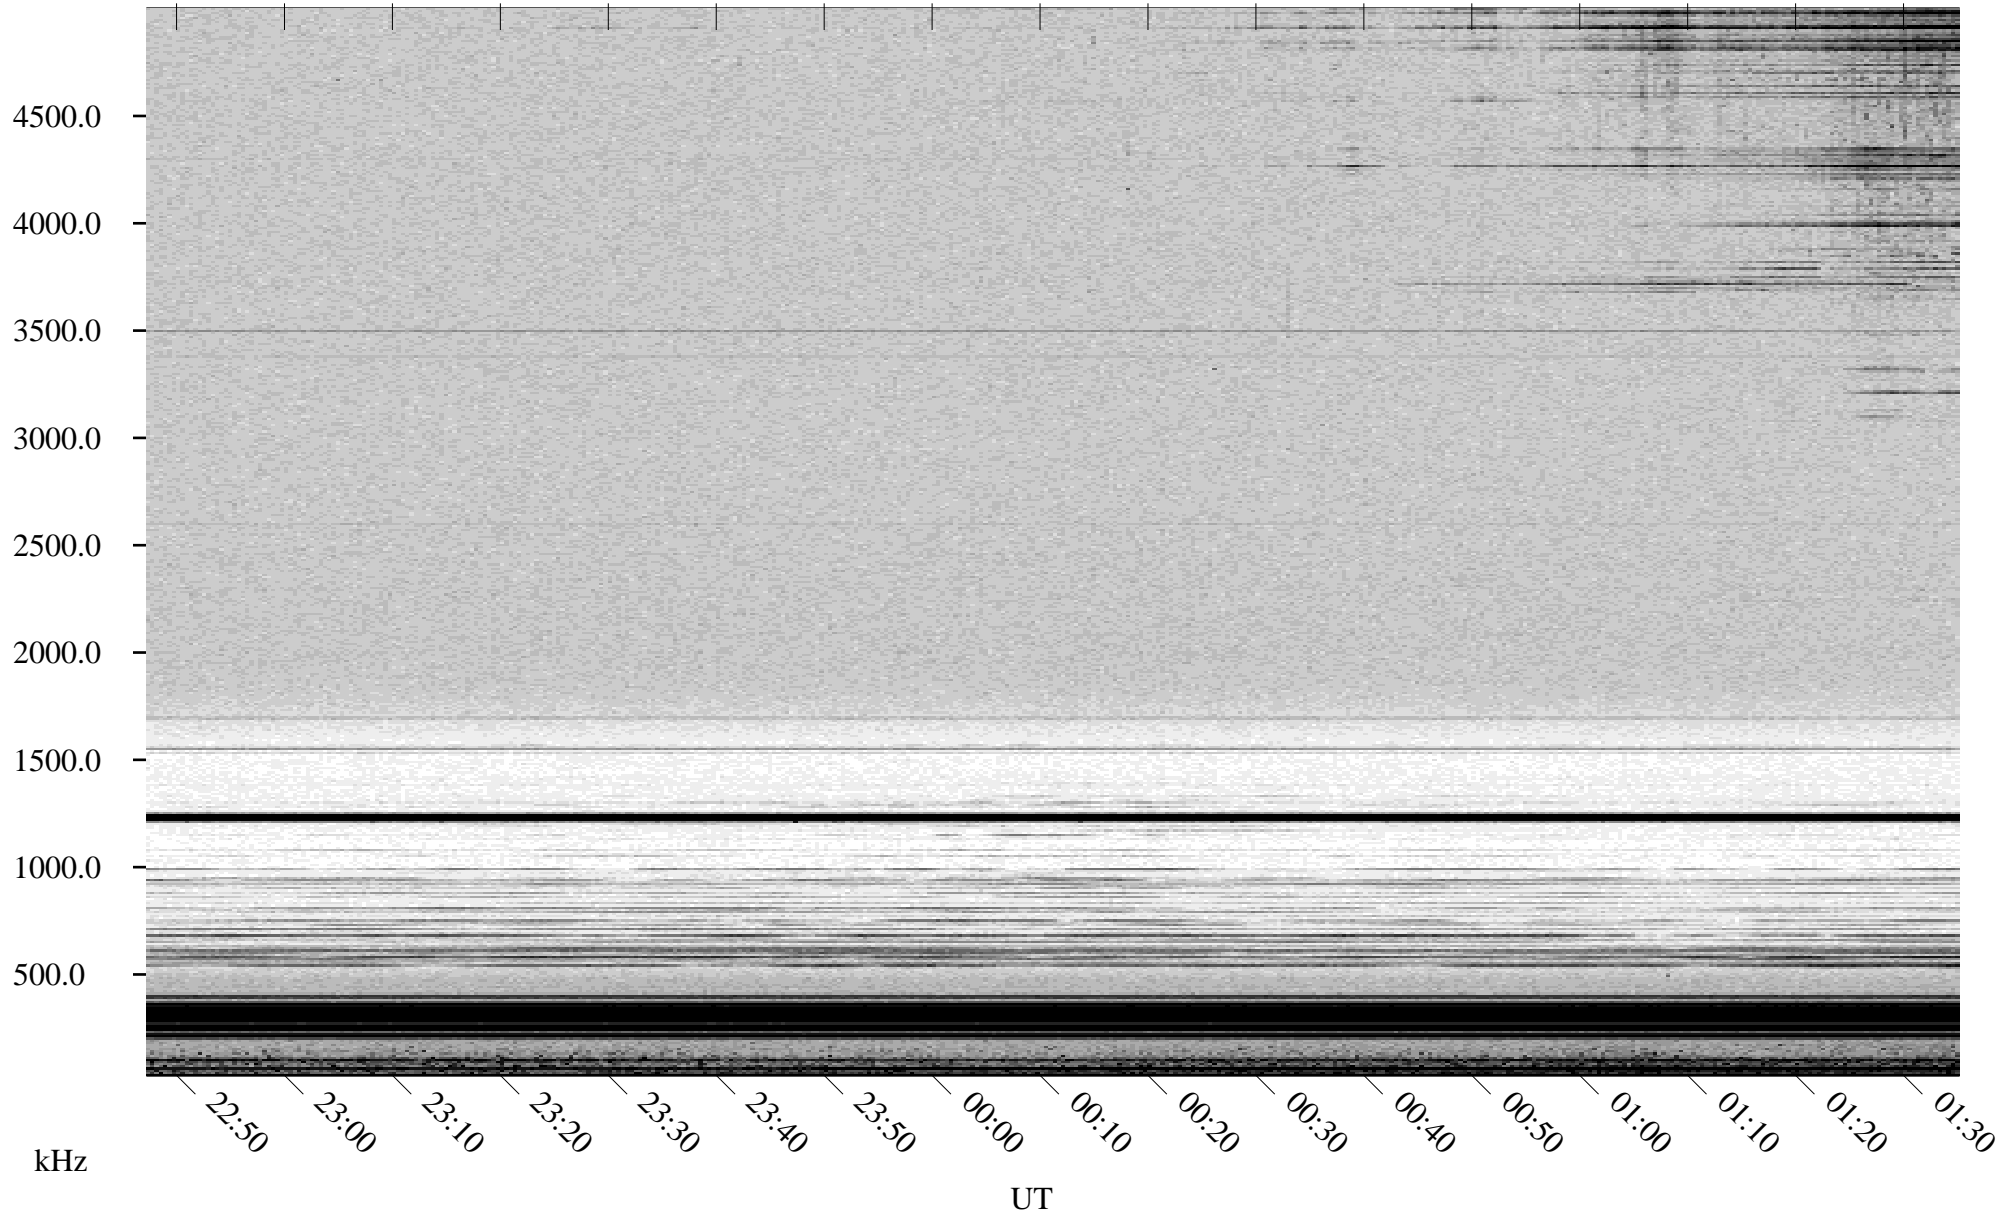

05/25/2000 Churchill, MTB

Linear Scale Black = 161 White = 15

ch00146l.r00m max_12

Page 1

05/25/2000 Churchill, MTB

Linear Scale Black = 161 White = 15

ch00146l.r00m max_12

Page 2

05/26/2000 Churchill, MTB

Linear Scale Black = 161 White = 15

ch00146l.r00m max_12

Page 3

05/26/2000 Churchill, MTB

Linear Scale Black = 161 White = 15

ch00146l.r00m max_12

Page 4

05/26/2000 Churchill, MTB

Linear Scale Black = 161 White = 15

ch00146l.r00m max_12

Page 5

05/26/2000 Churchill, MTB

Linear Scale Black = 161 White = 15

ch00146l.r00m max_12

Page 6

05/26/2000 Churchill, MTB

Linear Scale Black = 161 White = 15

ch00146l.r00m max_12

Page 7

05/26/2000 Churchill, MTB

Linear Scale Black = 161 White = 15

ch00146l.r00m max_12