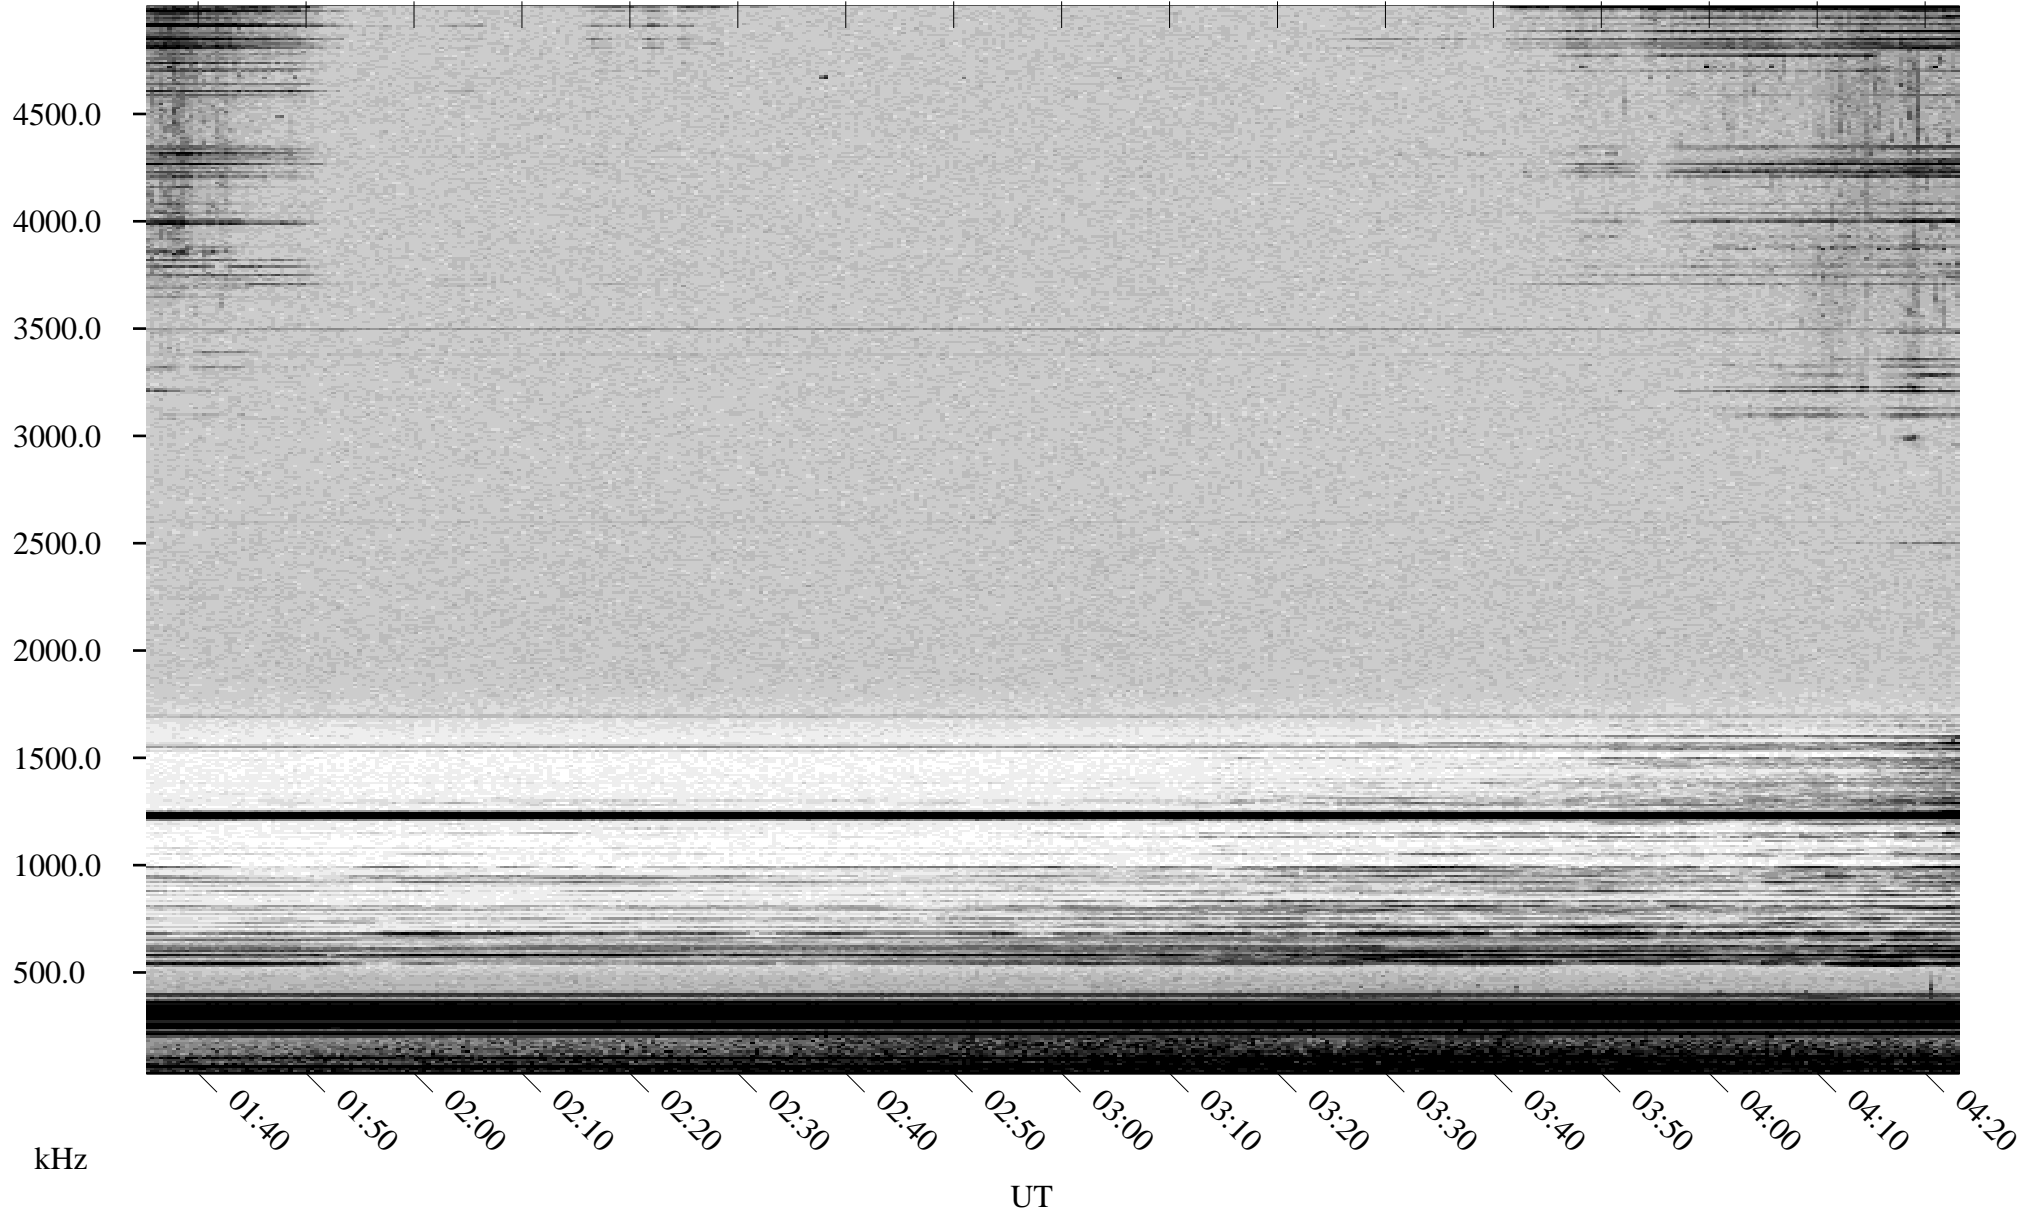

05/25/2000 Churchill, MTB

Linear Scale Black = 161 White = 15

ch00146l.r00m max_12

Page 1

05/25/2000 Churchill, MTB

Linear Scale Black = 161 White = 15

ch00146l.r00m max_12

Page 2

05/26/2000 Churchill, MTB

Linear Scale Black = 161 White = 15

ch00146l.r00m max_12

Page 3

05/26/2000 Churchill, MTB

Linear Scale Black = 161 White = 15

ch00146l.r00m max_12

Page 4

05/26/2000 Churchill, MTB

Linear Scale Black = 161 White = 15

ch00146l.r00m max_12

Page 5

05/26/2000 Churchill, MTB

Linear Scale Black = 161 White = 15

ch00146l.r00m max_12

Page 6

05/26/2000 Churchill, MTB

Linear Scale Black = 161 White = 15

ch00146l.r00m max_12

Page 7

05/26/2000 Churchill, MTB

Linear Scale Black = 161 White = 15

ch00146l.r00m max_12