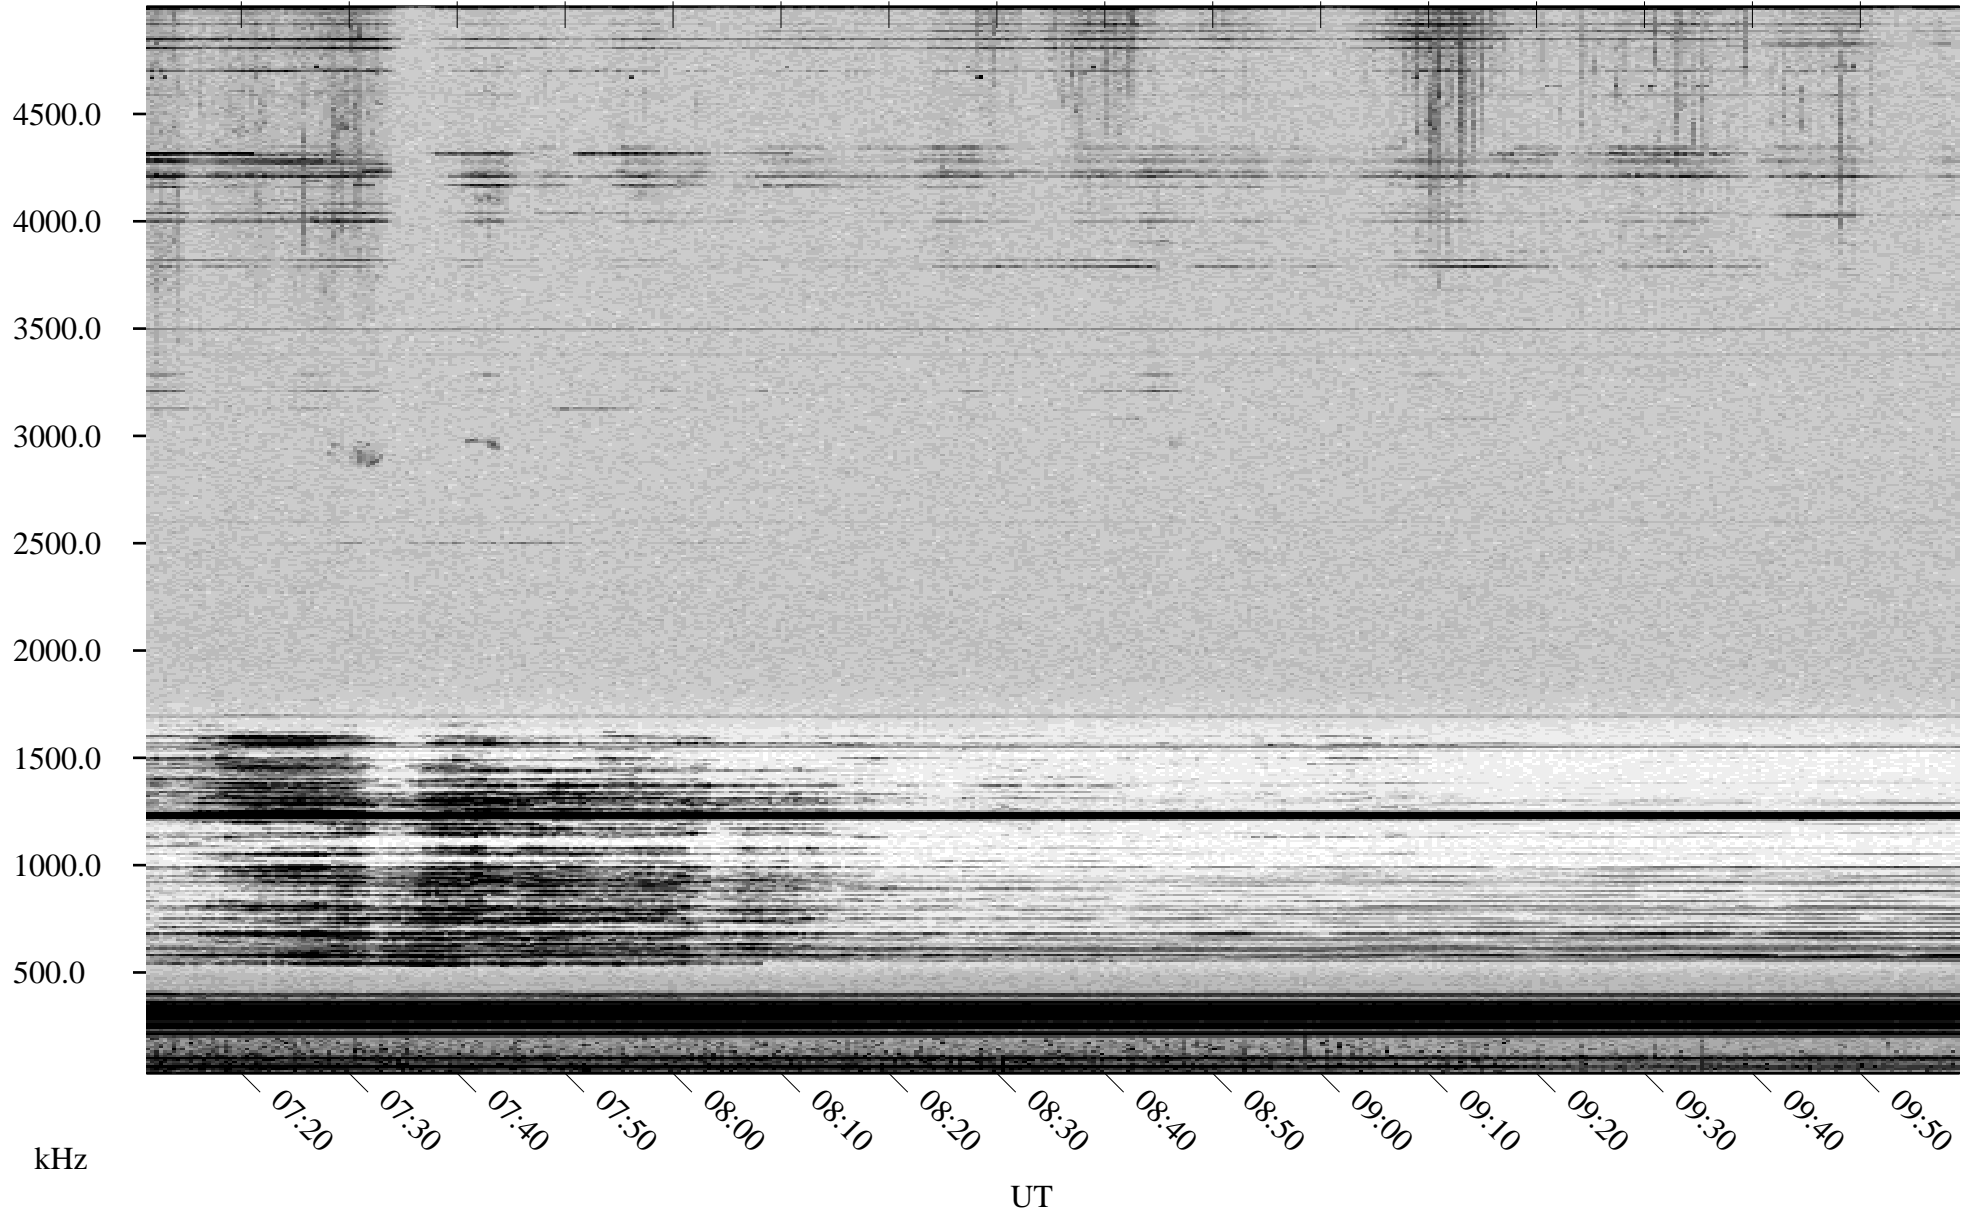

05/25/2000 Churchill, MTB

Linear Scale Black = 161 White = 15

ch00146l.r00m max_12

Page 1

05/25/2000 Churchill, MTB

Linear Scale Black = 161 White = 15

ch00146l.r00m max_12

Page 2

05/26/2000 Churchill, MTB

Linear Scale Black = 161 White = 15

ch00146l.r00m max_12

Page 3

05/26/2000 Churchill, MTB

Linear Scale Black = 161 White = 15

ch00146l.r00m max_12

Page 4

05/26/2000 Churchill, MTB

Linear Scale Black = 161 White = 15

ch00146l.r00m max_12

Page 5

05/26/2000 Churchill, MTB

Linear Scale Black = 161 White = 15

ch00146l.r00m max_12

Page 6

05/26/2000 Churchill, MTB

Linear Scale Black = 161 White = 15

ch00146l.r00m max_12

Page 7

05/26/2000 Churchill, MTB

Linear Scale Black = 161 White = 15

ch00146l.r00m max_12