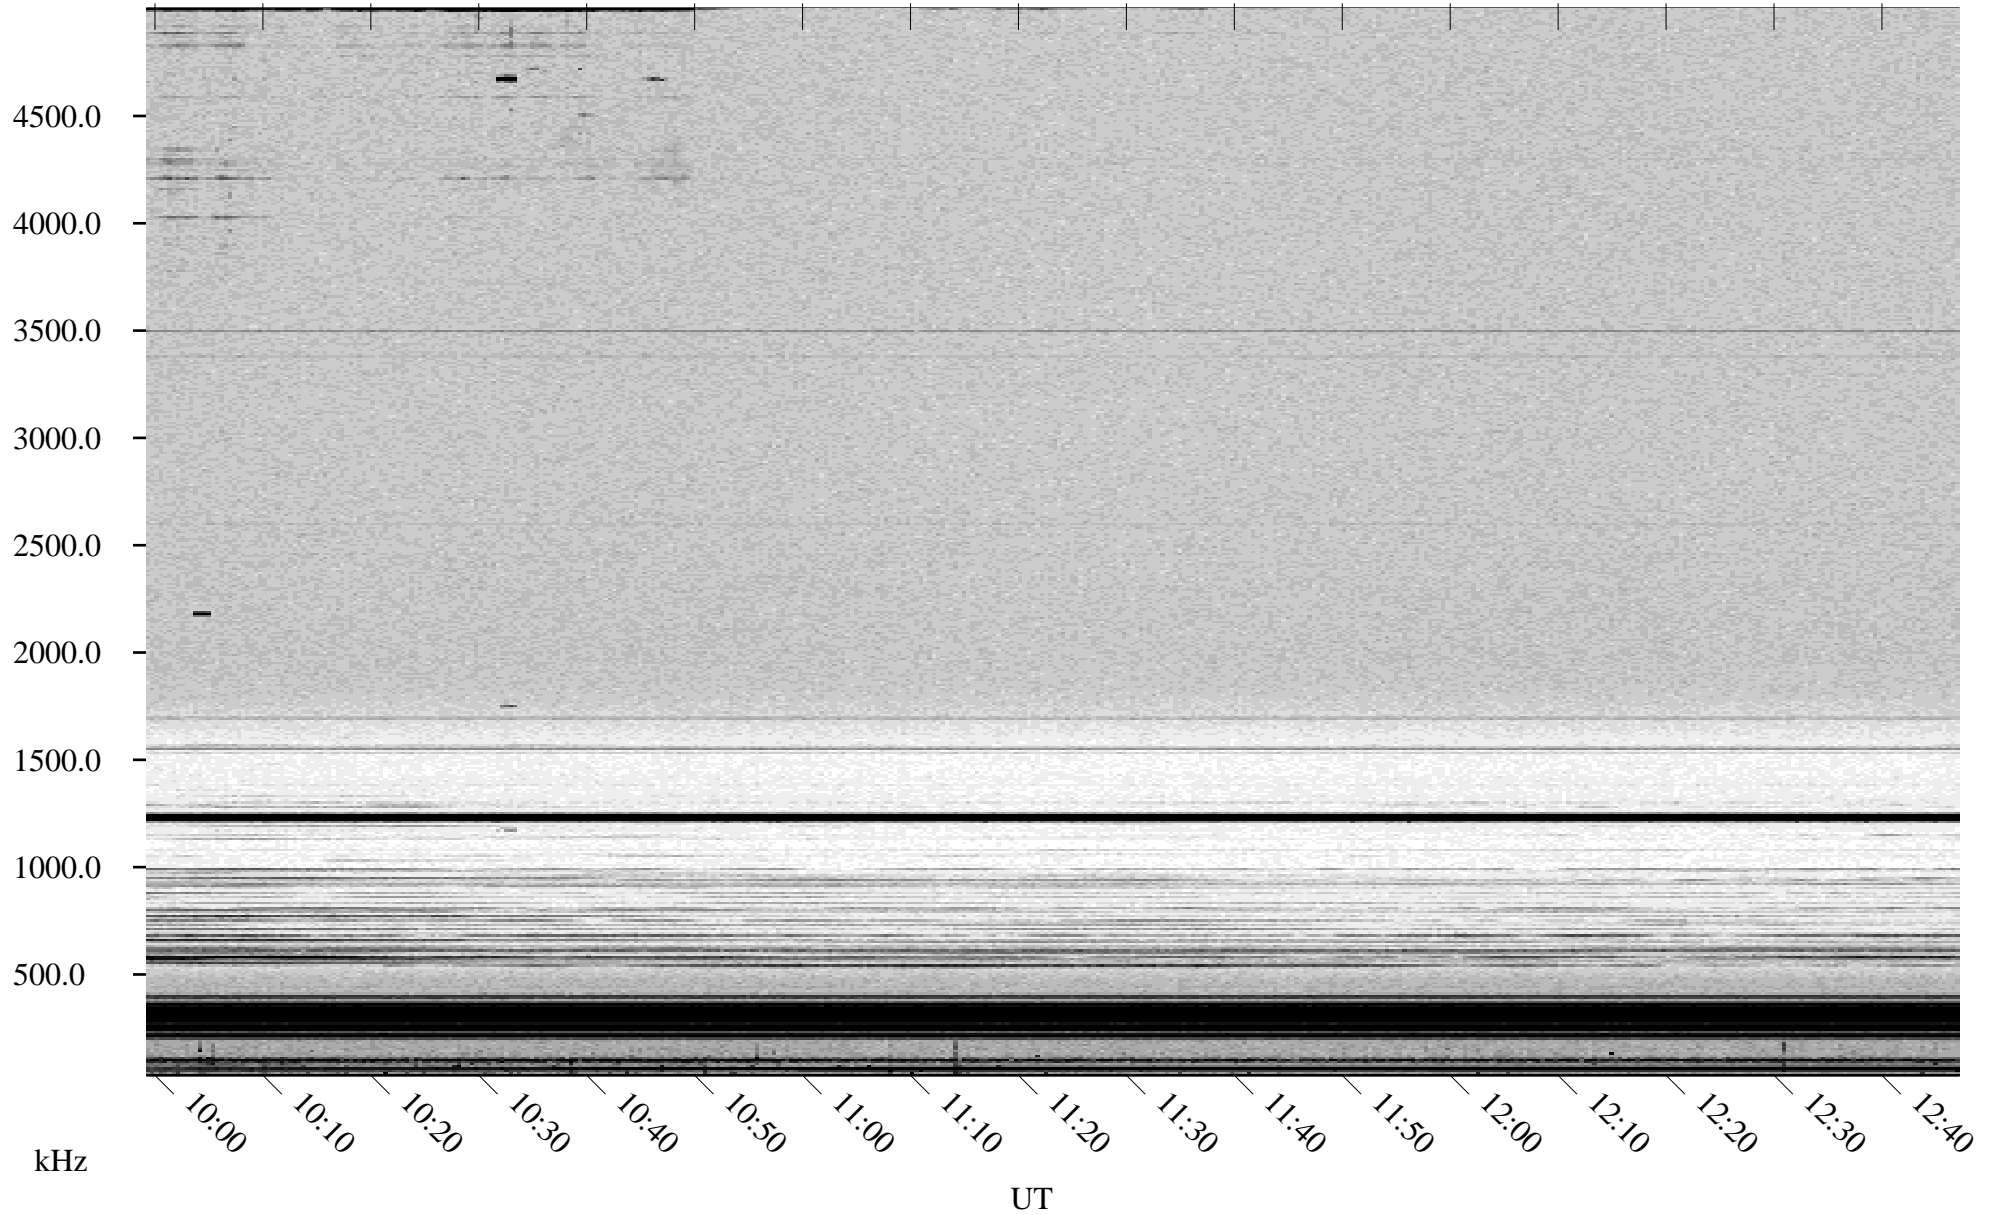

05/25/2000 Churchill, MTB

Linear Scale Black = 161 White = 15

ch00146l.r00m max_12

Page 1

05/25/2000 Churchill, MTB

Linear Scale Black = 161 White = 15

ch00146l.r00m max_12

Page 2

05/26/2000 Churchill, MTB

Linear Scale Black = 161 White = 15

ch00146l.r00m max_12

Page 3

05/26/2000 Churchill, MTB

Linear Scale Black = 161 White = 15

ch00146l.r00m max_12

Page 4

05/26/2000 Churchill, MTB

Linear Scale Black = 161 White = 15

ch00146l.r00m max_12

Page 5

05/26/2000 Churchill, MTB

Linear Scale Black = 161 White = 15

ch00146l.r00m max_12

Page 6

05/26/2000 Churchill, MTB

Linear Scale Black = 161 White = 15

ch00146l.r00m max_12

Page 7

05/26/2000 Churchill, MTB

Linear Scale Black = 161 White = 15

ch00146l.r00m max_12