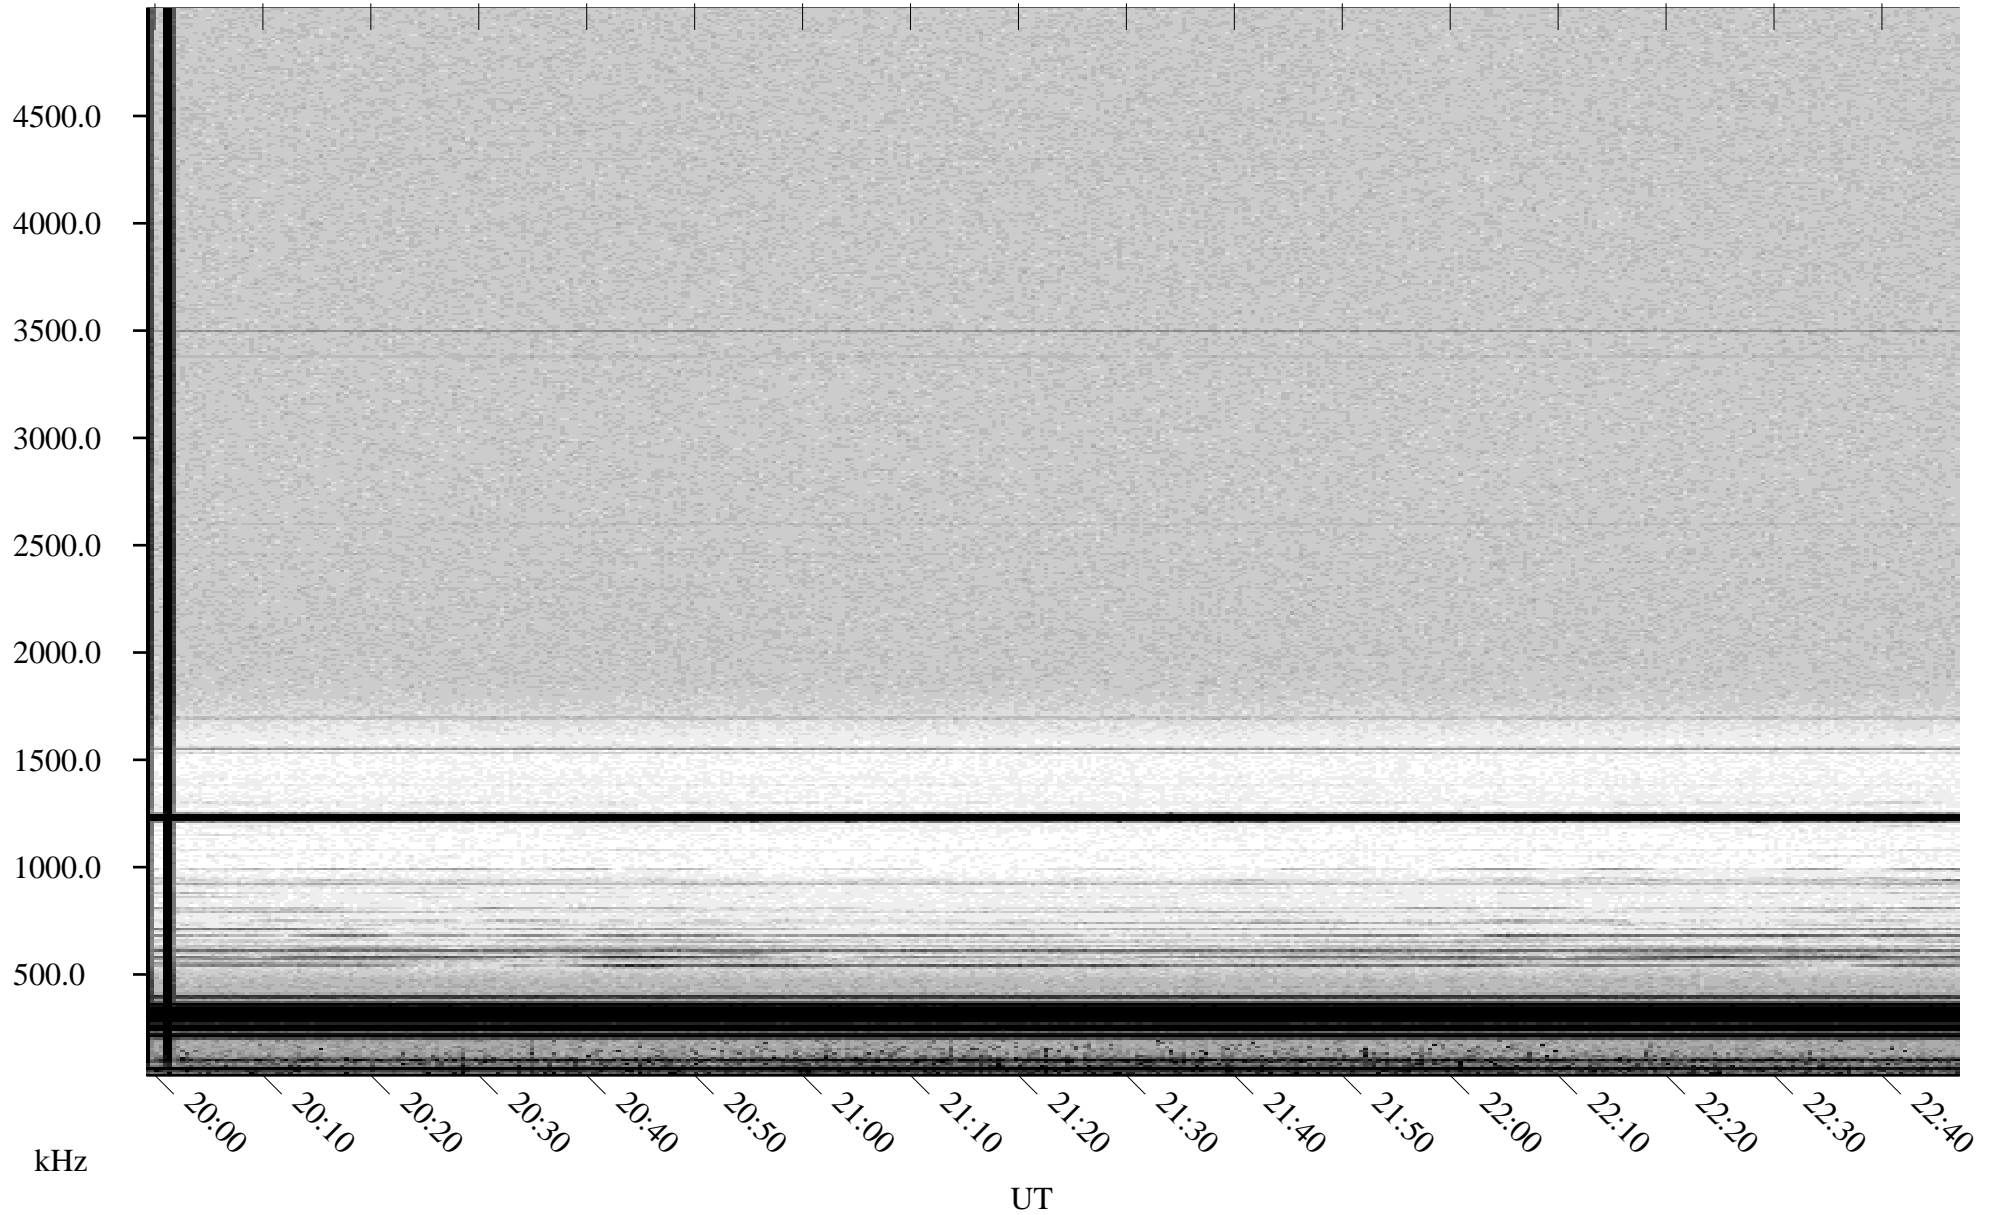

05/25/2000 Churchill, MTB

Linear Scale Black = 161 White = 15

ch00146l.r00m max_12

Page 1

05/25/2000 Churchill, MTB

Linear Scale Black = 161 White = 15

ch00146l.r00m max_12

Page 2

05/26/2000 Churchill, MTB

Linear Scale Black = 161 White = 15

ch00146l.r00m max_12

Page 3

05/26/2000 Churchill, MTB

Linear Scale Black = 161 White = 15

ch00146l.r00m max_12

Page 4

05/26/2000 Churchill, MTB

Linear Scale Black = 161 White = 15

ch00146l.r00m max_12

Page 5

05/26/2000 Churchill, MTB

Linear Scale Black = 161 White = 15

ch00146l.r00m max_12

Page 6

05/26/2000 Churchill, MTB

Linear Scale Black = 161 White = 15

ch00146l.r00m max_12

Page 7

05/26/2000 Churchill, MTB

Linear Scale Black = 161 White = 15

ch00146l.r00m max_12