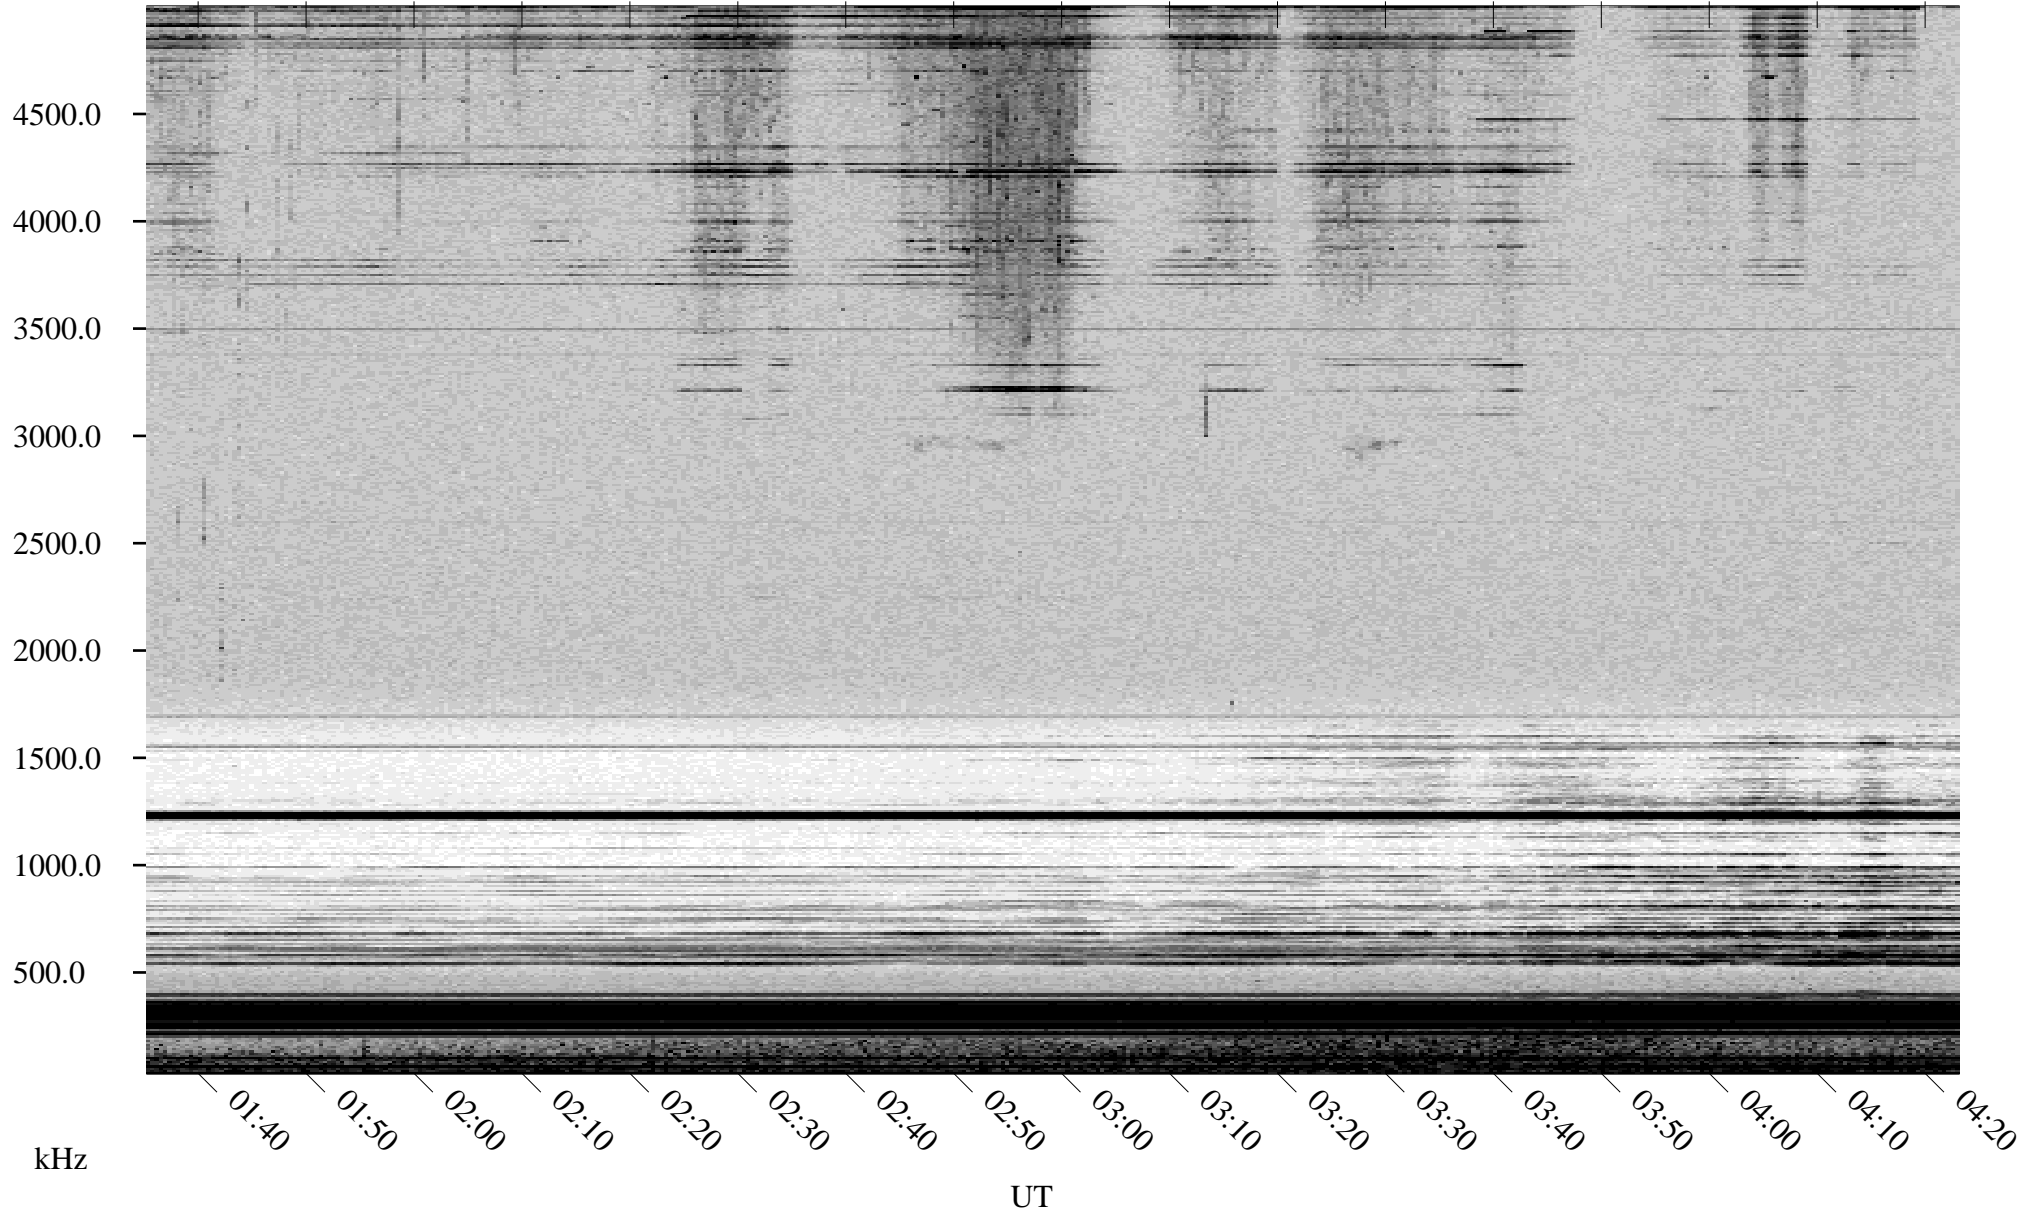

05/26/2000 Churchill, MTB

Linear Scale Black = 161 White = 15

ch001471.r00m max_12

Page 1

05/26/2000 Churchill, MTB

Linear Scale Black = 161 White = 15

ch00147l.r00m max_12

Page 2

05/27/2000 Churchill, MTB

Linear Scale Black = 161 White = 15

ch00147l.r00m max_12

Page 3

05/27/2000 Churchill, MTB

Linear Scale Black = 161 White = 15

ch00147l.r00m max_12

Page 4

05/27/2000 Churchill, MTB

Linear Scale Black = 161 White = 15

ch00147l.r00m max_12

Page 5

05/27/2000 Churchill, MTB

Linear Scale Black = 161 White = 15

ch00147l.r00m max_12

Page 6

05/27/2000 Churchill, MTB

Linear Scale Black = 161 White = 15

ch00147l.r00m max_12

Page 7

05/27/2000 Churchill, MTB

Linear Scale Black = 161 White = 15

ch00147l.r00m max_12