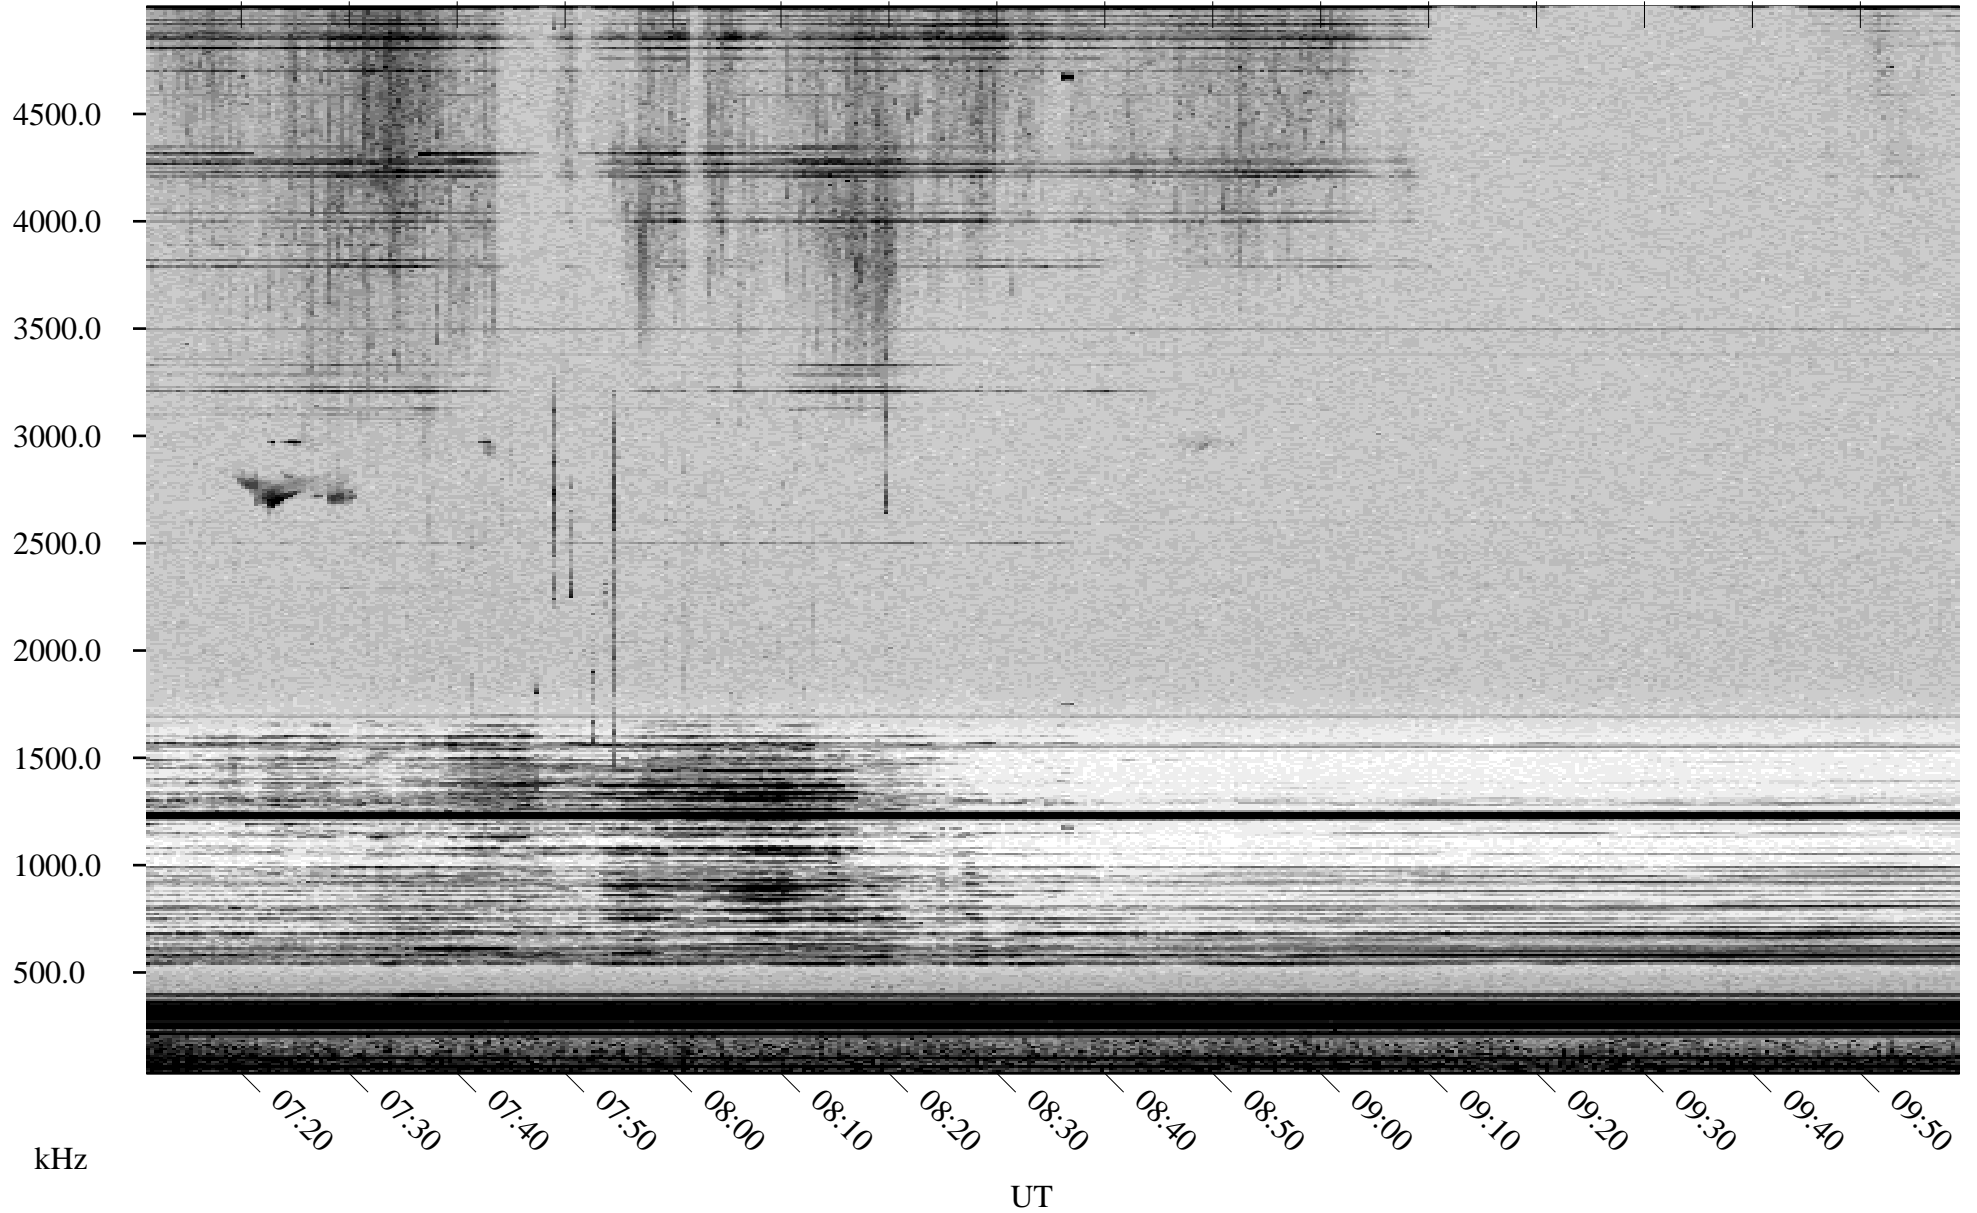

05/26/2000 Churchill, MTB

Linear Scale Black = 161 White = 15

ch001471.r00m max_12

Page 1

05/26/2000 Churchill, MTB

Linear Scale Black = 161 White = 15

ch00147l.r00m max_12

Page 2

05/27/2000 Churchill, MTB

Linear Scale Black = 161 White = 15

ch00147l.r00m max_12

Page 3

05/27/2000 Churchill, MTB

Linear Scale Black = 161 White = 15

ch00147l.r00m max_12

Page 4

05/27/2000 Churchill, MTB

Linear Scale Black = 161 White = 15

ch00147l.r00m max_12

Page 5

05/27/2000 Churchill, MTB

Linear Scale Black = 161 White = 15

ch00147l.r00m max_12

Page 6

05/27/2000 Churchill, MTB

Linear Scale Black = 161 White = 15

ch00147l.r00m max_12

Page 7

05/27/2000 Churchill, MTB

Linear Scale Black = 161 White = 15

ch00147l.r00m max_12