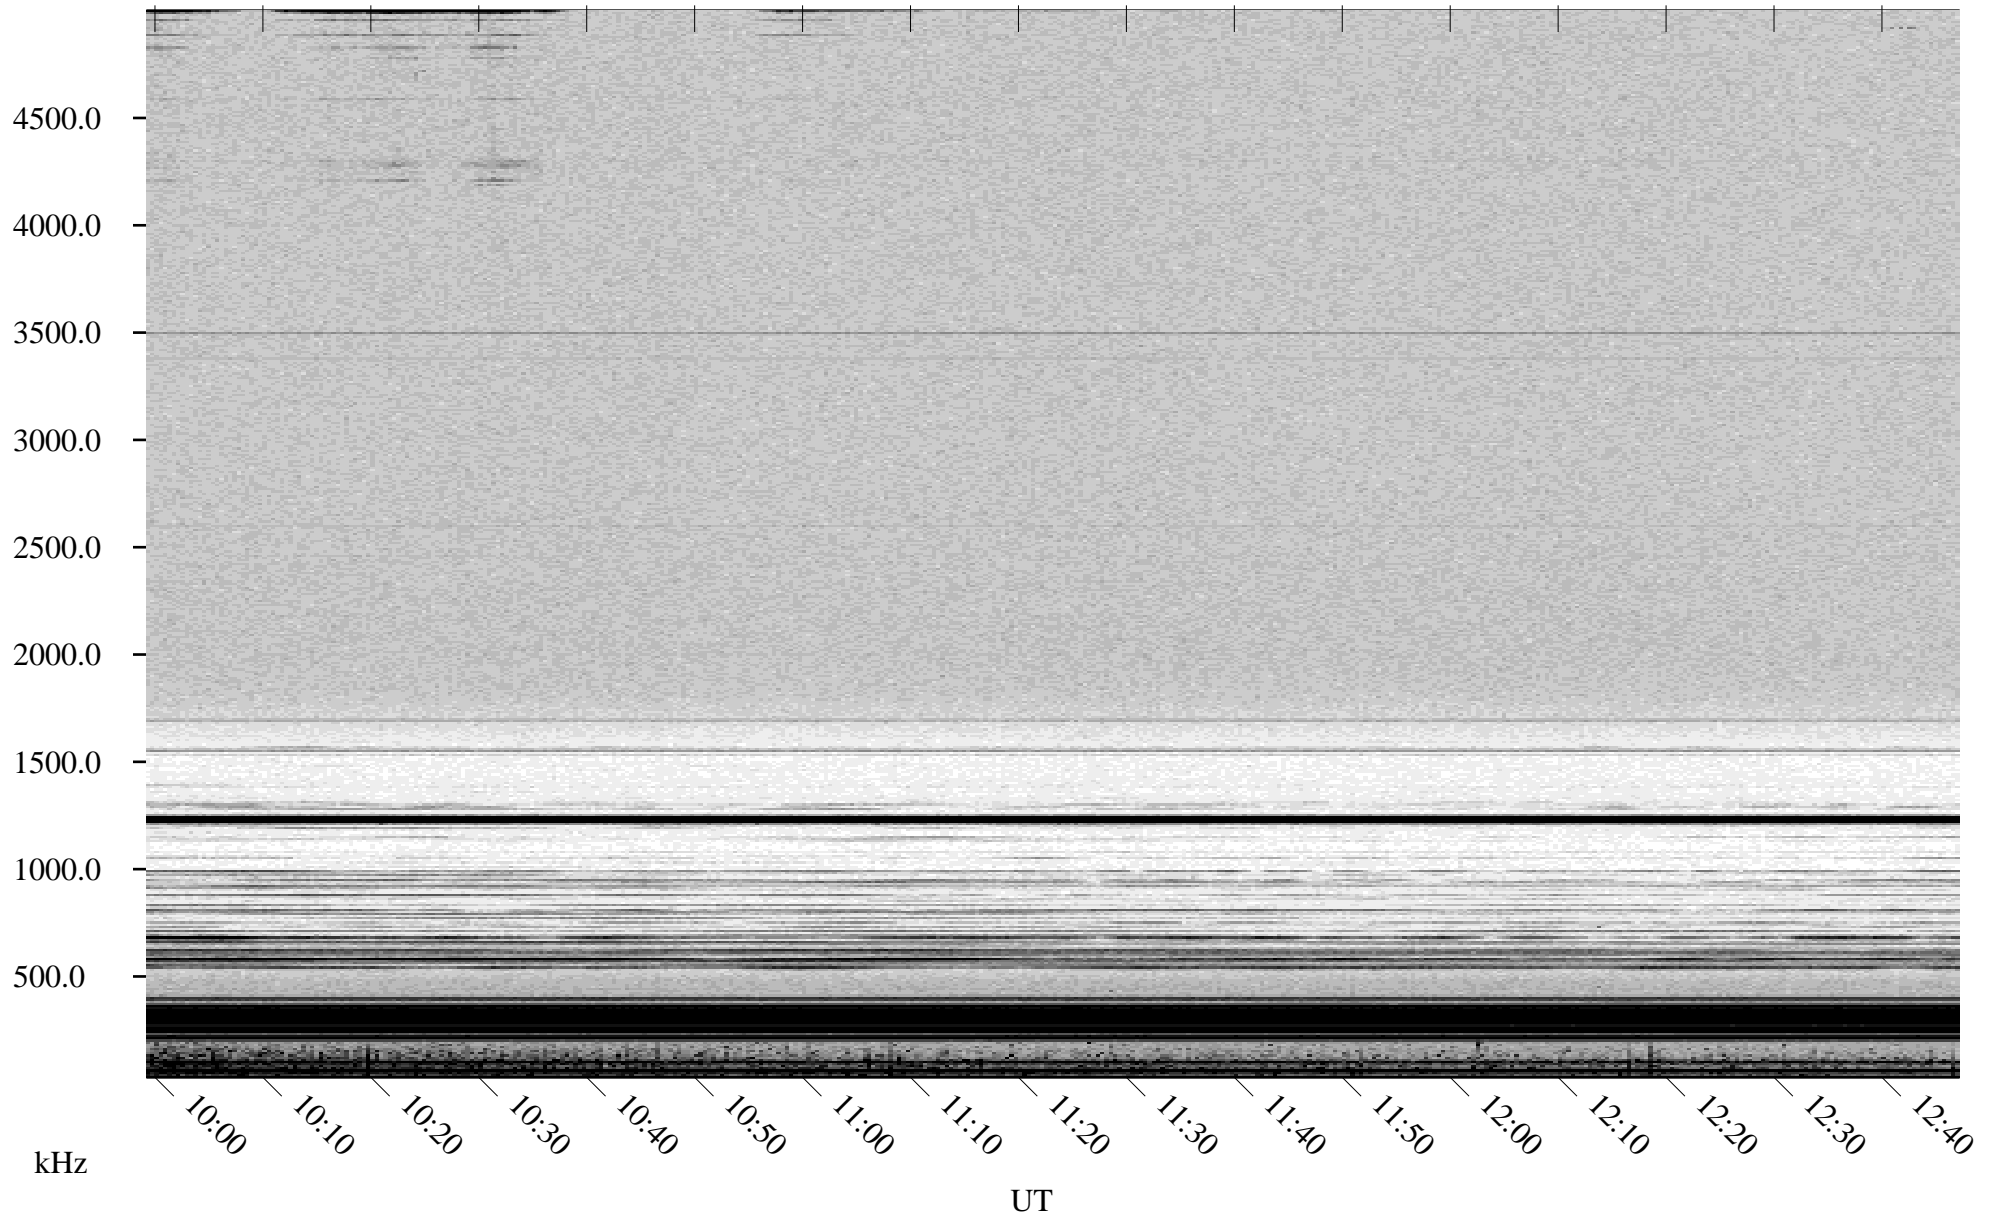

05/26/2000 Churchill, MTB

Linear Scale Black = 161 White = 15

ch001471.r00m max_12

Page 1

05/26/2000 Churchill, MTB

Linear Scale Black = 161 White = 15

ch00147l.r00m max_12

Page 2

05/27/2000 Churchill, MTB

Linear Scale Black = 161 White = 15

ch00147l.r00m max_12

Page 3

05/27/2000 Churchill, MTB

Linear Scale Black = 161 White = 15

ch00147l.r00m max_12

Page 4

05/27/2000 Churchill, MTB

Linear Scale Black = 161 White = 15

ch00147l.r00m max_12

Page 5

05/27/2000 Churchill, MTB

Linear Scale Black = 161 White = 15

ch00147l.r00m max_12

Page 6

05/27/2000 Churchill, MTB

Linear Scale Black = 161 White = 15

ch00147l.r00m max_12

Page 7

05/27/2000 Churchill, MTB

Linear Scale Black = 161 White = 15

ch00147l.r00m max_12