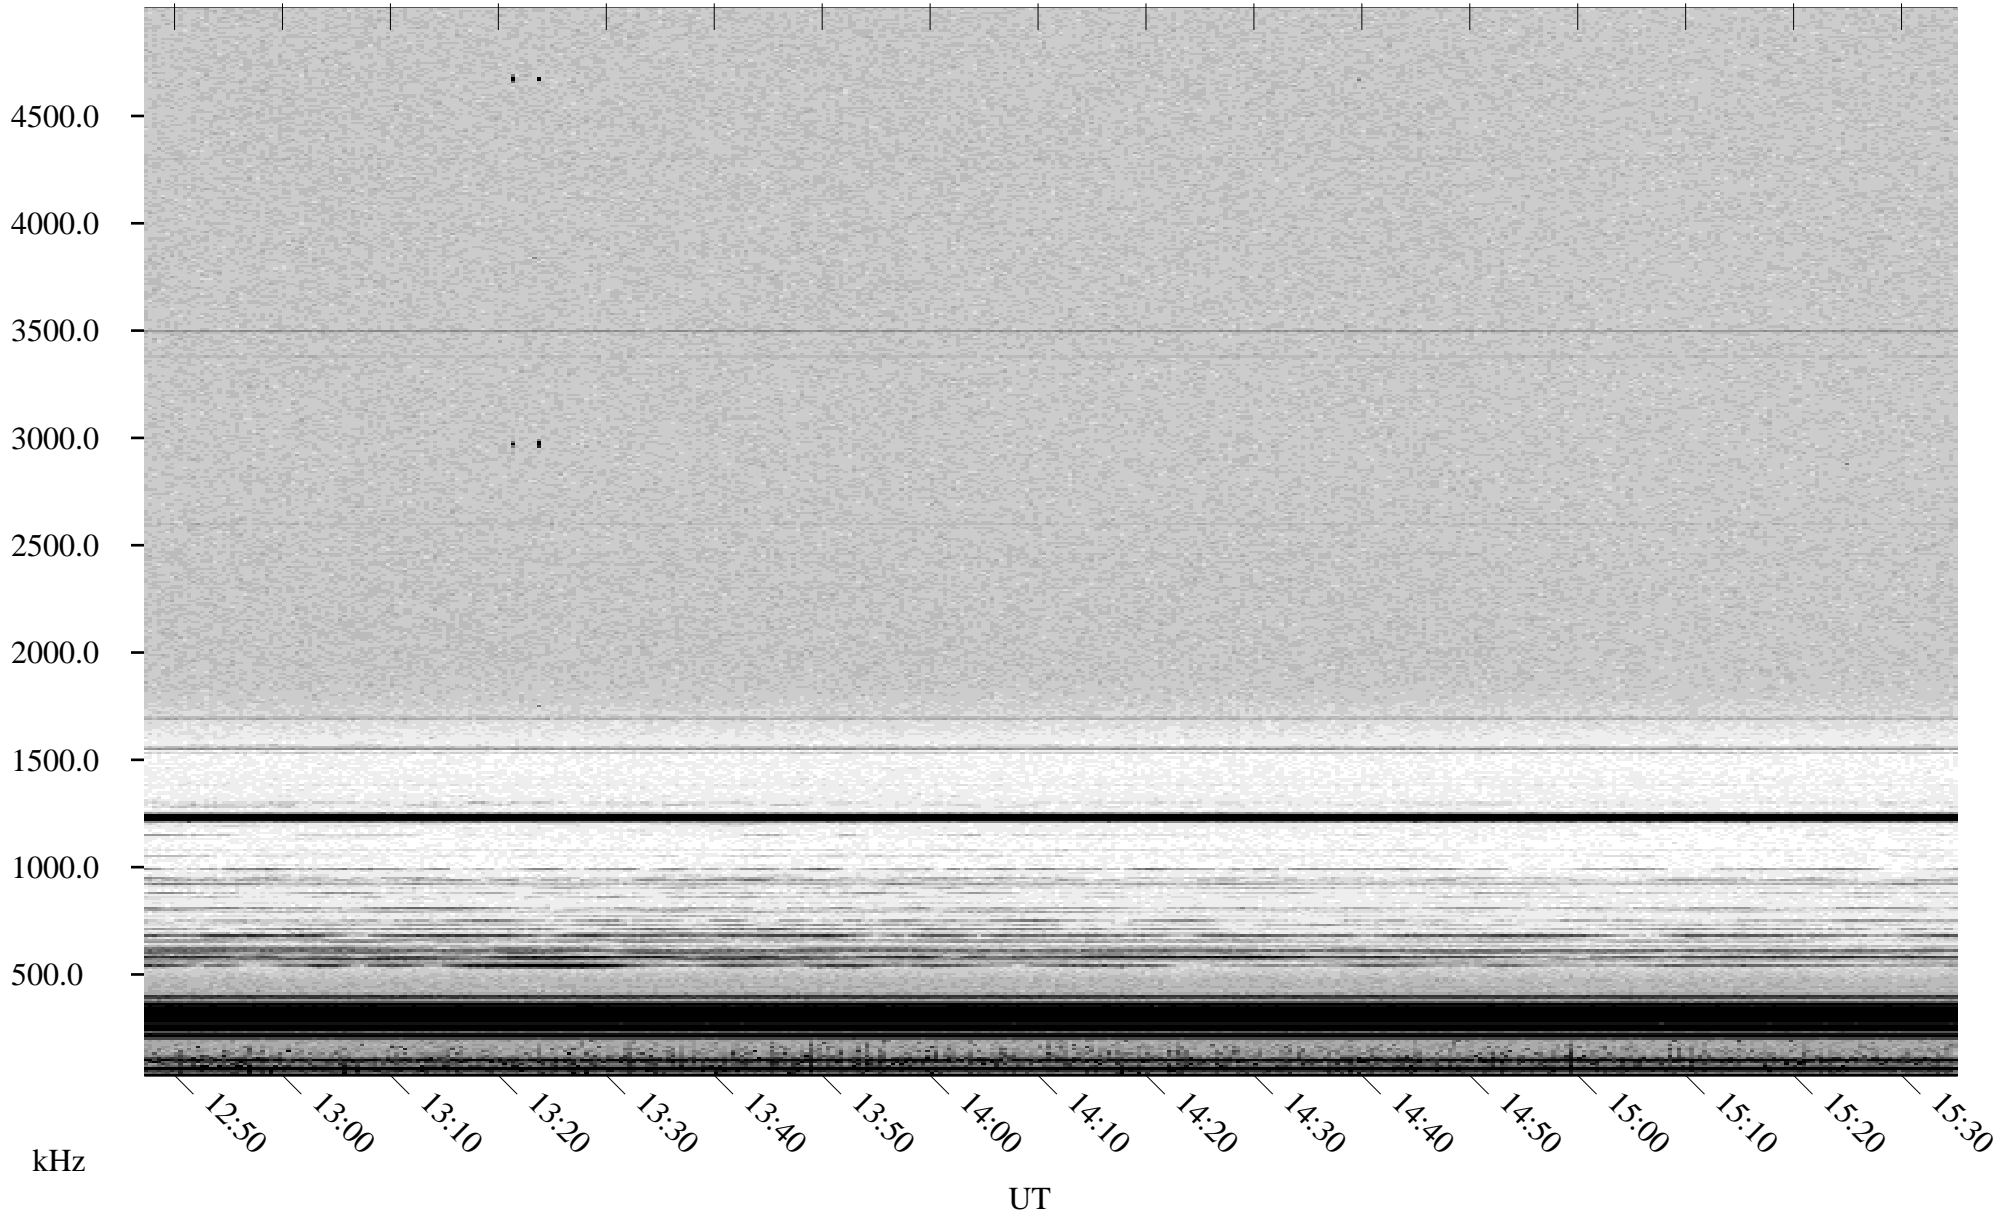

05/26/2000 Churchill, MTB

Linear Scale Black = 161 White = 15

ch001471.r00m max_12

Page 1

05/26/2000 Churchill, MTB

Linear Scale Black = 161 White = 15

ch00147l.r00m max_12

Page 2

05/27/2000 Churchill, MTB

Linear Scale Black = 161 White = 15

ch00147l.r00m max_12

Page 3

05/27/2000 Churchill, MTB

Linear Scale Black = 161 White = 15

ch00147l.r00m max_12

Page 4

05/27/2000 Churchill, MTB

Linear Scale Black = 161 White = 15

ch00147l.r00m max_12

Page 5

05/27/2000 Churchill, MTB

Linear Scale Black = 161 White = 15

ch00147l.r00m max_12

Page 6

05/27/2000 Churchill, MTB

Linear Scale Black = 161 White = 15

ch00147l.r00m max_12

Page 7

05/27/2000 Churchill, MTB

Linear Scale Black = 161 White = 15

ch00147l.r00m max_12