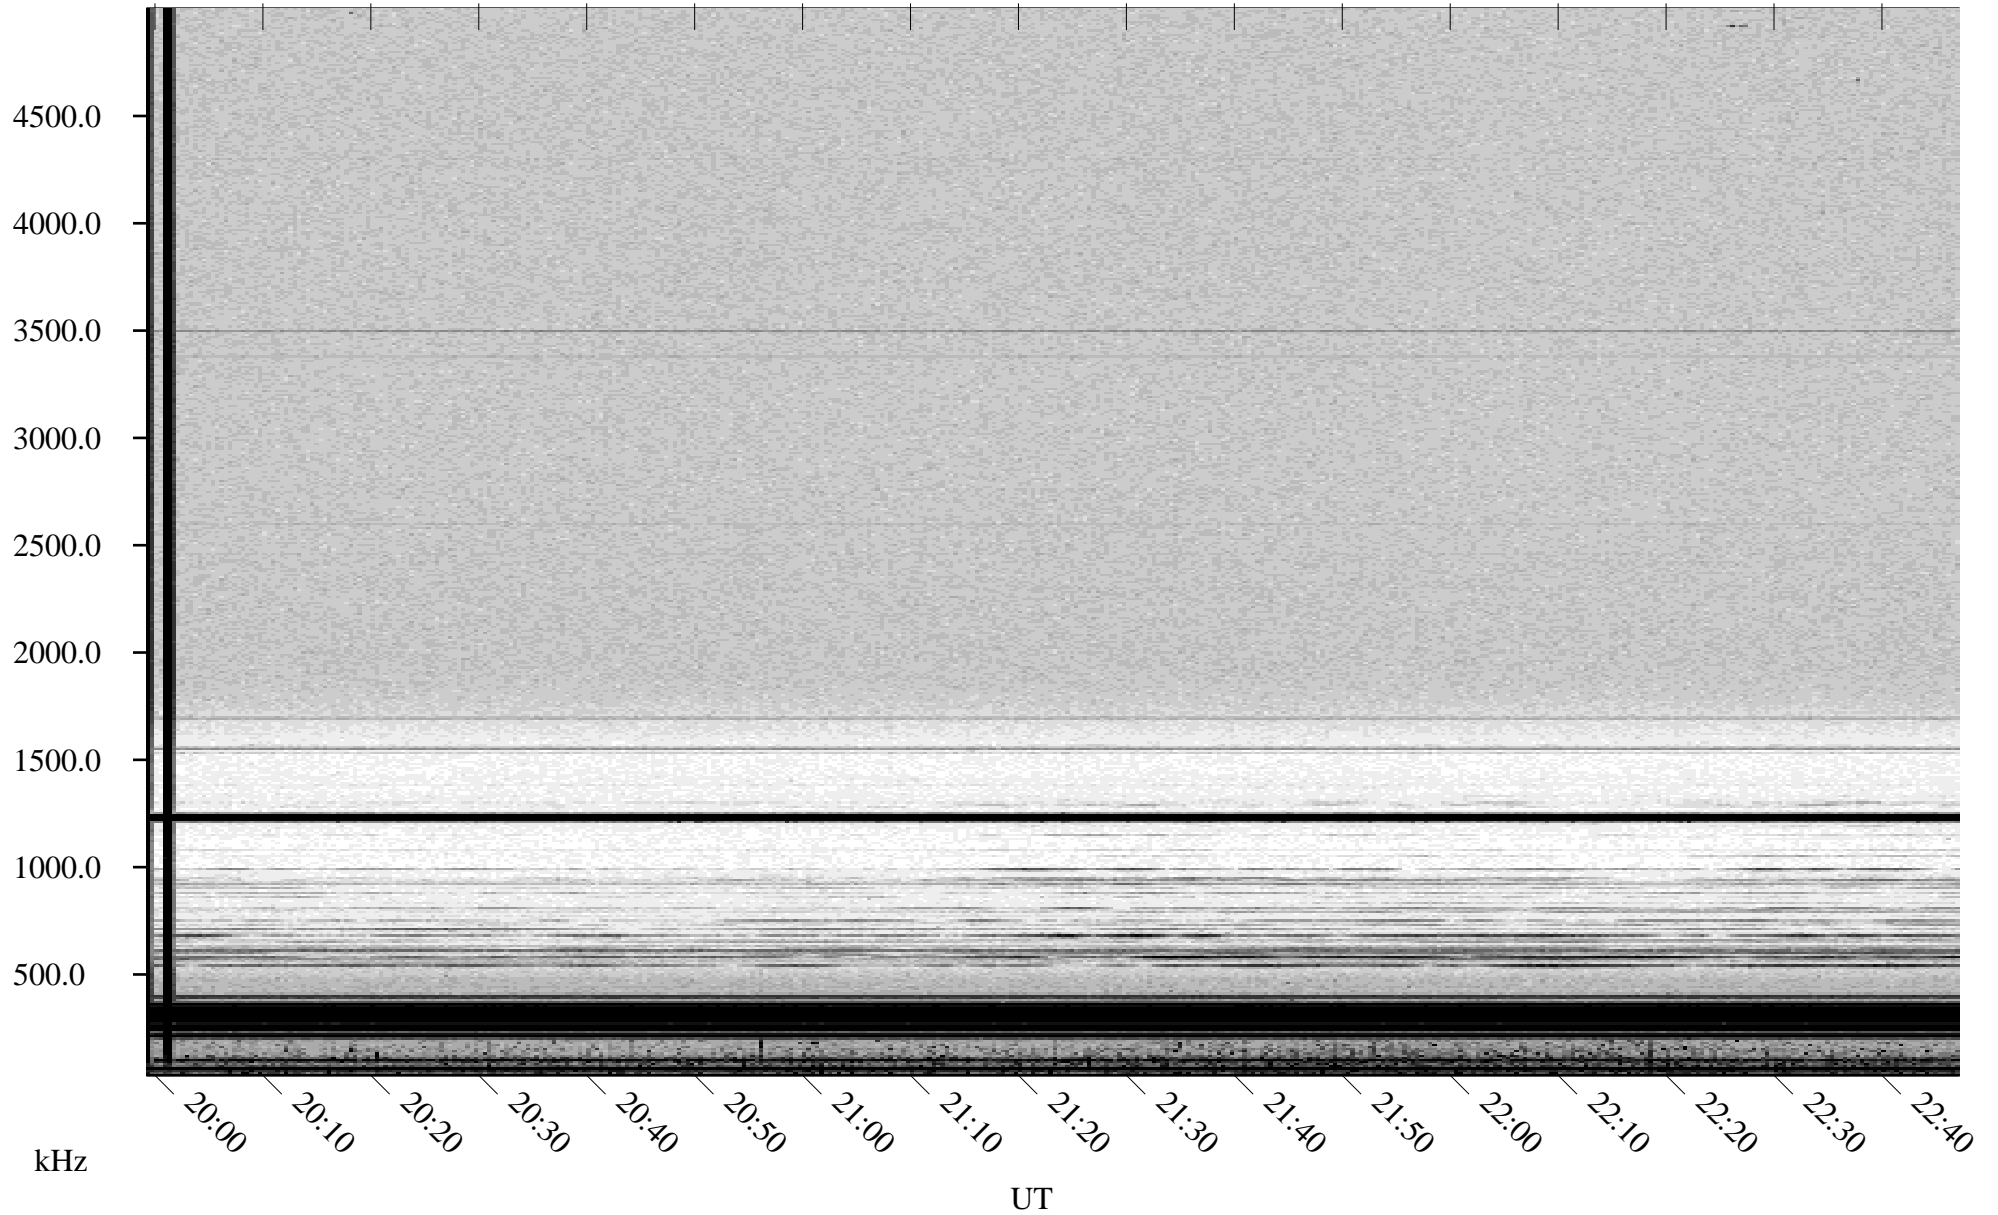

05/26/2000 Churchill, MTB

Linear Scale Black = 161 White = 15

ch001471.r00m max_12

Page 1

05/26/2000 Churchill, MTB

Linear Scale Black = 161 White = 15

ch00147l.r00m max_12

Page 2

05/27/2000 Churchill, MTB

Linear Scale Black = 161 White = 15

ch00147l.r00m max_12

Page 3

05/27/2000 Churchill, MTB

Linear Scale Black = 161 White = 15

ch00147l.r00m max_12

Page 4

05/27/2000 Churchill, MTB

Linear Scale Black = 161 White = 15

ch00147l.r00m max_12

Page 5

05/27/2000 Churchill, MTB

Linear Scale Black = 161 White = 15

ch00147l.r00m max_12

Page 6

05/27/2000 Churchill, MTB

Linear Scale Black = 161 White = 15

ch00147l.r00m max_12

Page 7

05/27/2000 Churchill, MTB

Linear Scale Black = 161 White = 15

ch00147l.r00m max_12