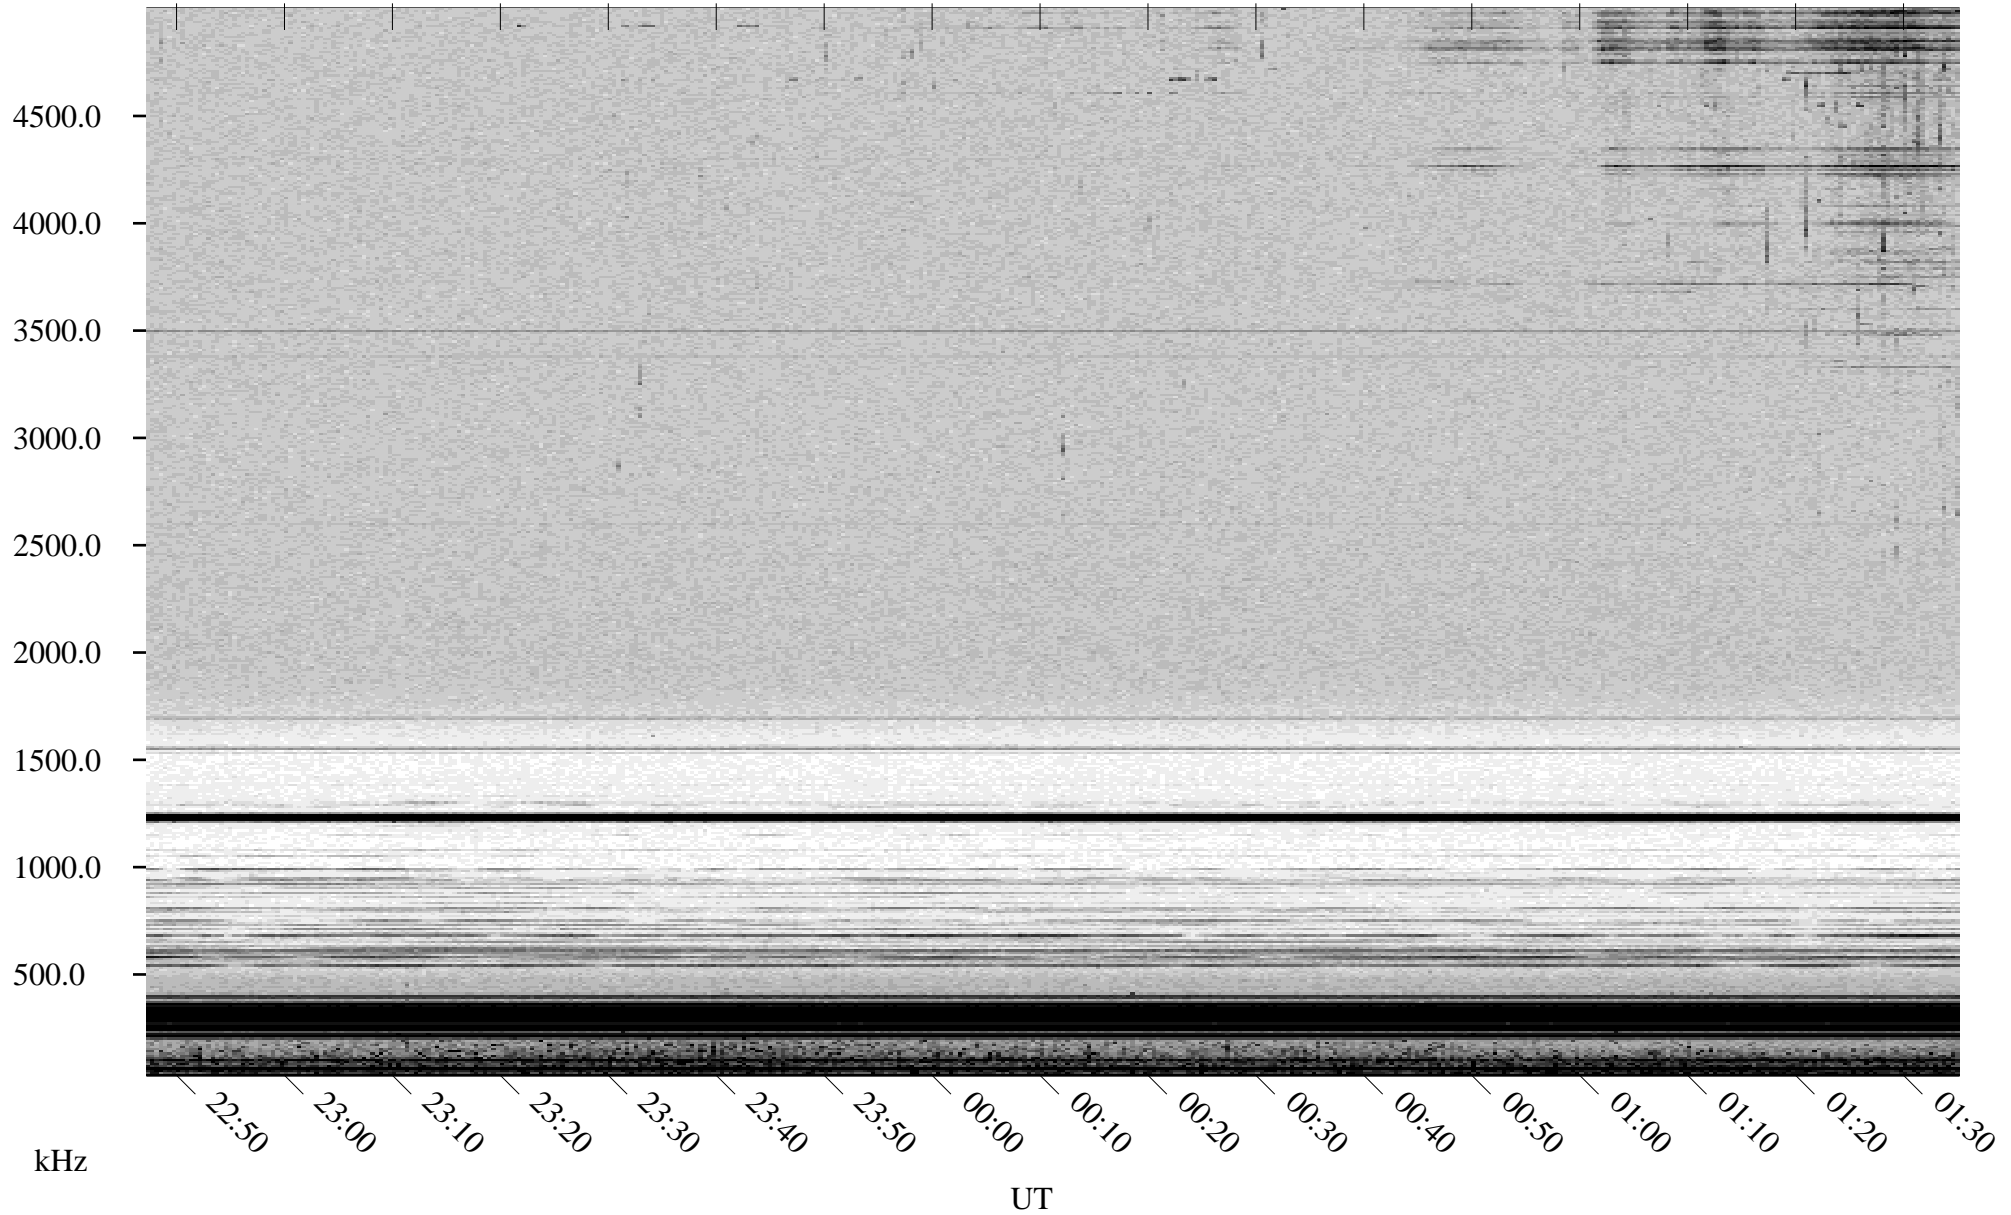

05/26/2000 Churchill, MTB

Linear Scale Black = 161 White = 15

ch001471.r00m max_12

Page 1

05/26/2000 Churchill, MTB

Linear Scale Black = 161 White = 15

ch00147l.r00m max_12

Page 2

05/27/2000 Churchill, MTB

Linear Scale Black = 161 White = 15

ch00147l.r00m max_12

Page 3

05/27/2000 Churchill, MTB

Linear Scale Black = 161 White = 15

ch00147l.r00m max_12

Page 4

05/27/2000 Churchill, MTB

Linear Scale Black = 161 White = 15

ch00147l.r00m max_12

Page 5

05/27/2000 Churchill, MTB

Linear Scale Black = 161 White = 15

ch00147l.r00m max_12

Page 6

05/27/2000 Churchill, MTB

Linear Scale Black = 161 White = 15

ch00147l.r00m max_12

Page 7

05/27/2000 Churchill, MTB

Linear Scale Black = 161 White = 15

ch00147l.r00m max_12