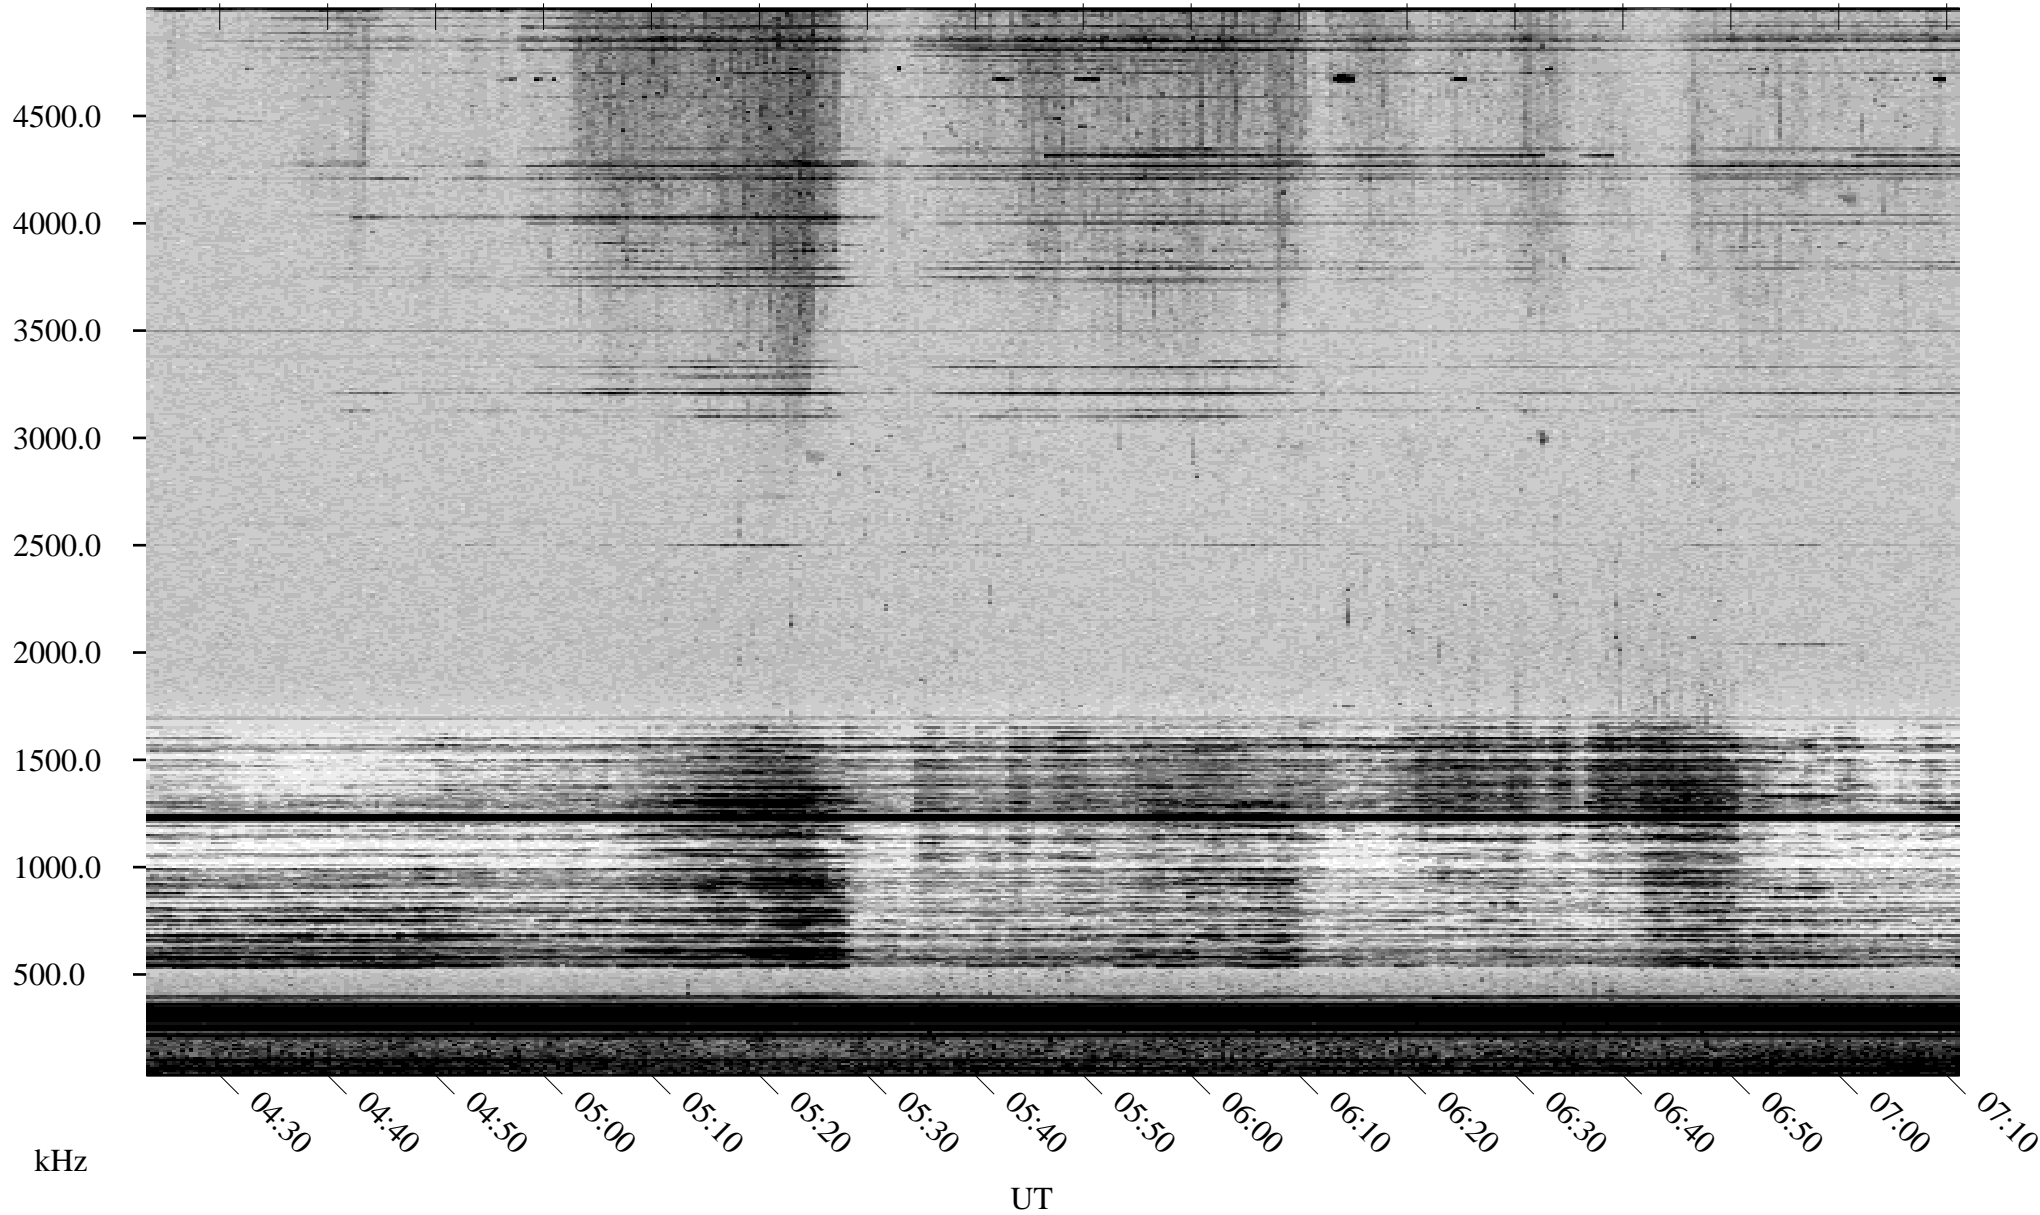

05/26/2000 Churchill, MTB

Linear Scale Black = 161 White = 15

ch001471.r00m max_12

Page 1

05/26/2000 Churchill, MTB

Linear Scale Black = 161 White = 15

ch00147l.r00m max_12

Page 2

05/27/2000 Churchill, MTB

Linear Scale Black = 161 White = 15

ch00147l.r00m max_12

Page 3

05/27/2000 Churchill, MTB

Linear Scale Black = 161 White = 15

ch00147l.r00m max_12

Page 4

05/27/2000 Churchill, MTB

Linear Scale Black = 161 White = 15

ch00147l.r00m max_12

Page 5

05/27/2000 Churchill, MTB

Linear Scale Black = 161 White = 15

ch00147l.r00m max_12

Page 6

05/27/2000 Churchill, MTB

Linear Scale Black = 161 White = 15

ch00147l.r00m max_12

Page 7

05/27/2000 Churchill, MTB

Linear Scale Black = 161 White = 15

ch00147l.r00m max_12