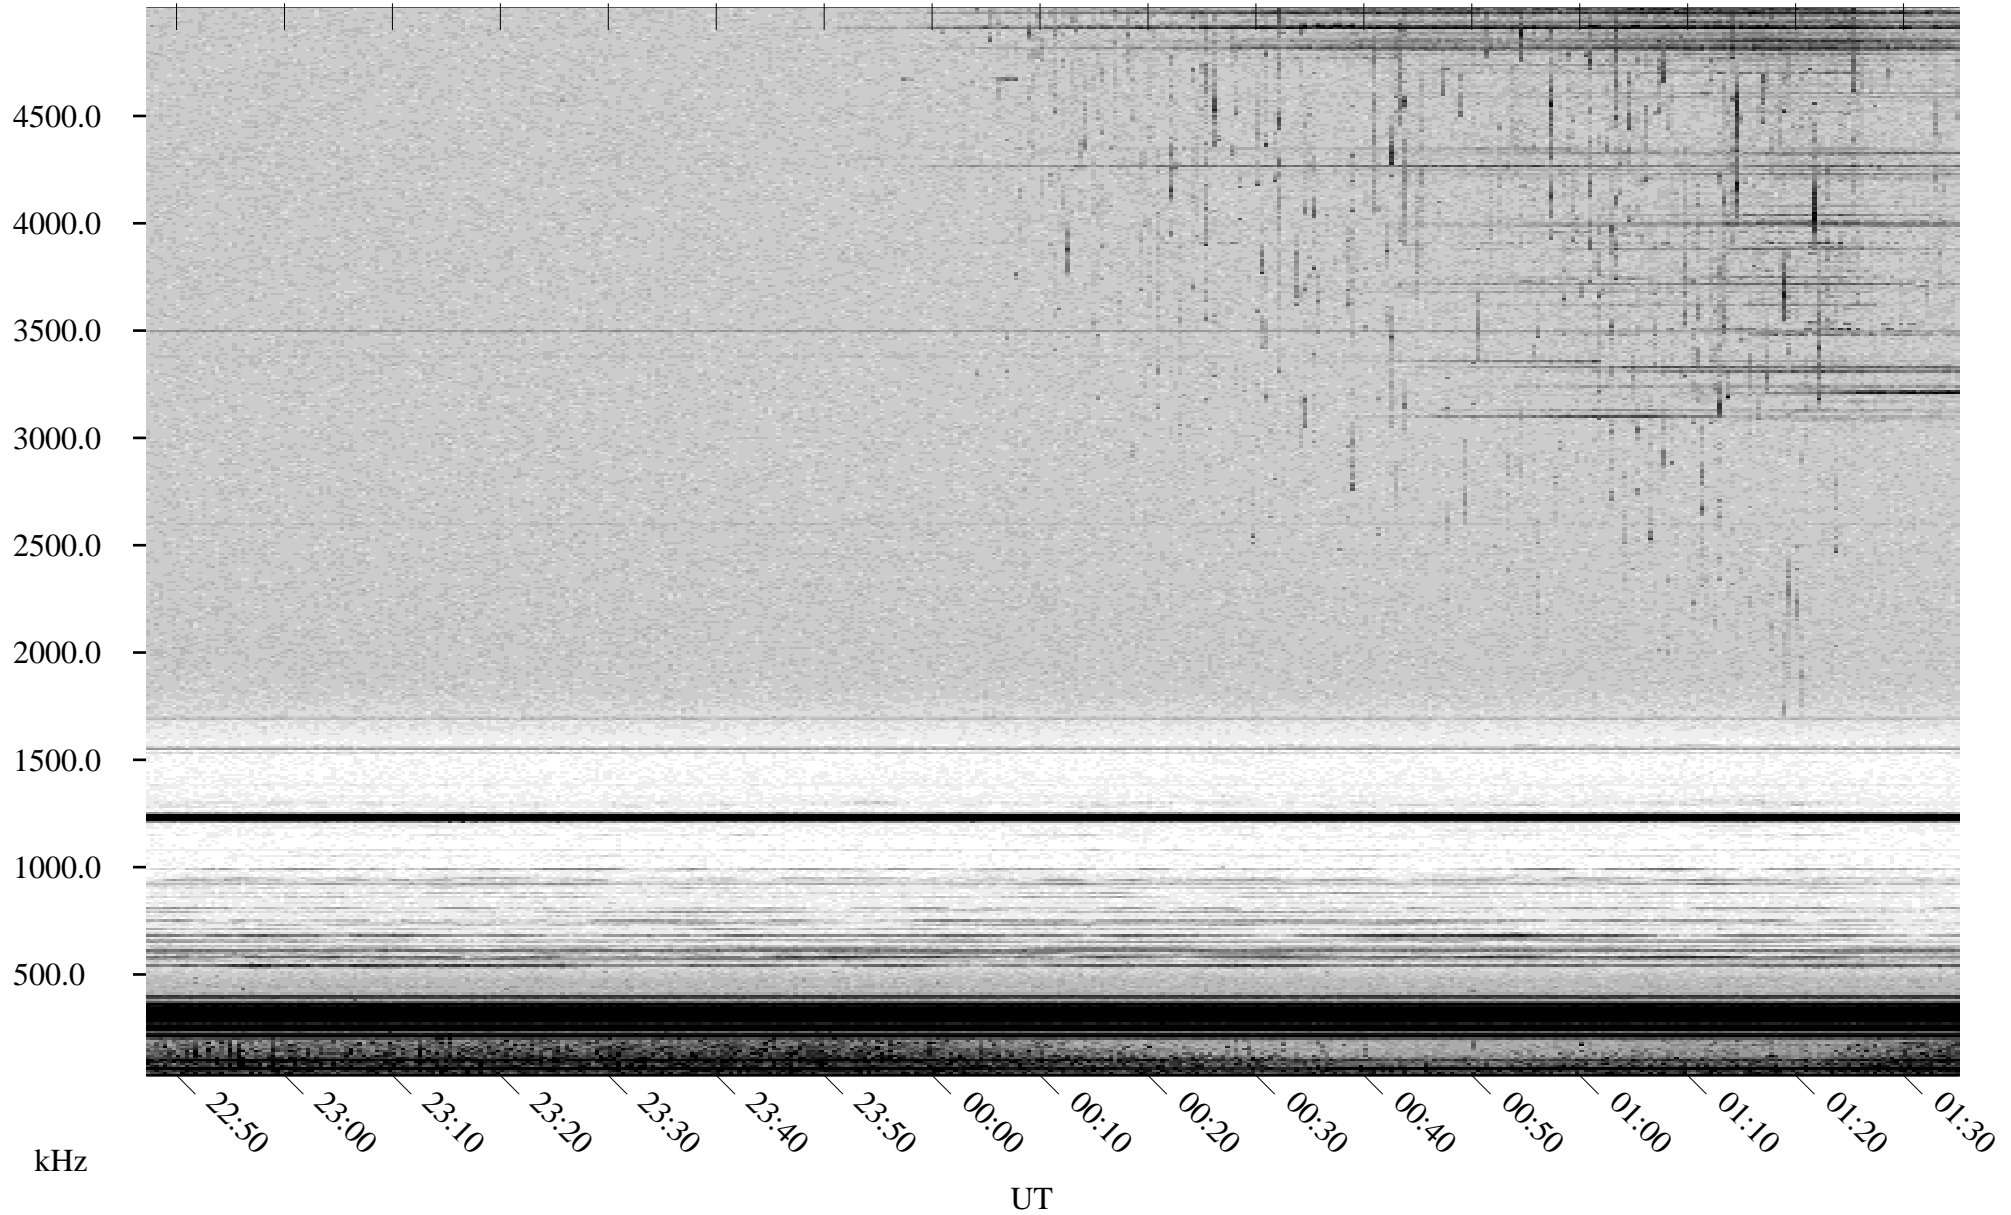

05/27/2000 Churchill, MTB

Linear Scale Black = 161 White = 15

ch00148l.r00m max_12

Page 1

05/27/2000 Churchill, MTB

Linear Scale Black = 161 White = 15

ch00148l.r00m max_12

Page 2

05/28/2000 Churchill, MTB

Linear Scale Black = 161 White = 15

ch00148l.r00m max_12

Page 3

05/28/2000 Churchill, MTB

Linear Scale Black = 161 White = 15

ch00148l.r00m max_12

Page 4

05/28/2000 Churchill, MTB

Linear Scale Black = 161 White = 15

ch00148l.r00m max_12

Page 5

05/28/2000 Churchill, MTB

Linear Scale Black = 161 White = 15

ch00148l.r00m max_12

Page 6

05/28/2000 Churchill, MTB

Linear Scale Black = 161 White = 15

ch00148l.r00m max_12

Page 7

05/28/2000 Churchill, MTB

Linear Scale Black = 161 White = 15

ch00148l.r00m max_12