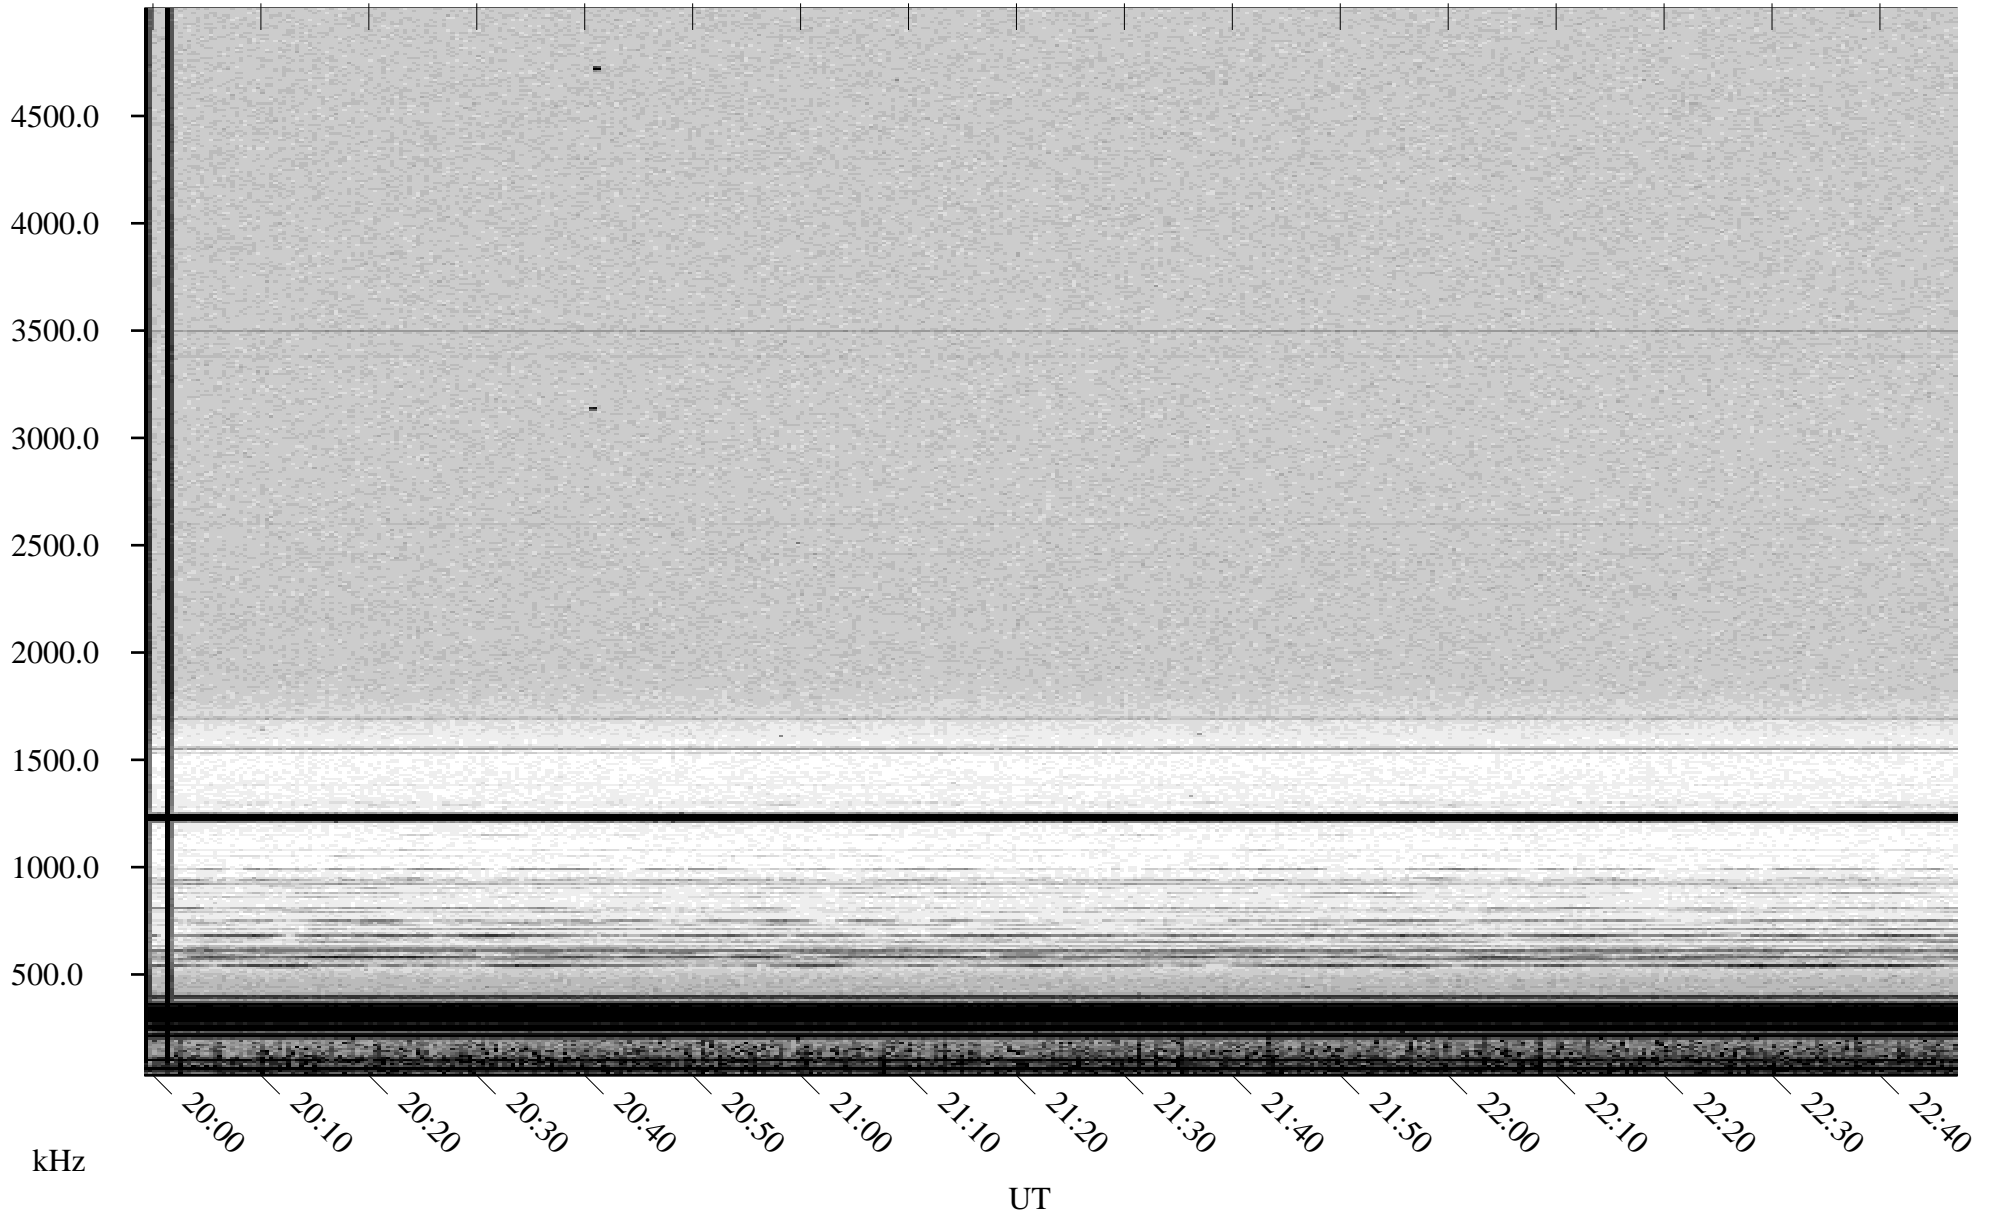

05/27/2000 Churchill, MTB

Linear Scale Black = 161 White = 15

ch00148l.r00m max_12

Page 1

05/27/2000 Churchill, MTB

Linear Scale Black = 161 White = 15

ch00148l.r00m max_12

Page 2

05/28/2000 Churchill, MTB

Linear Scale Black = 161 White = 15

ch00148l.r00m max_12

Page 3

05/28/2000 Churchill, MTB

Linear Scale Black = 161 White = 15

ch00148l.r00m max_12

Page 4

05/28/2000 Churchill, MTB

Linear Scale Black = 161 White = 15

ch00148l.r00m max_12

Page 5

05/28/2000 Churchill, MTB

Linear Scale Black = 161 White = 15

ch00148l.r00m max_12

Page 6

05/28/2000 Churchill, MTB

Linear Scale Black = 161 White = 15

ch00148l.r00m max_12

Page 7

05/28/2000 Churchill, MTB

Linear Scale Black = 161 White = 15

ch00148l.r00m max_12