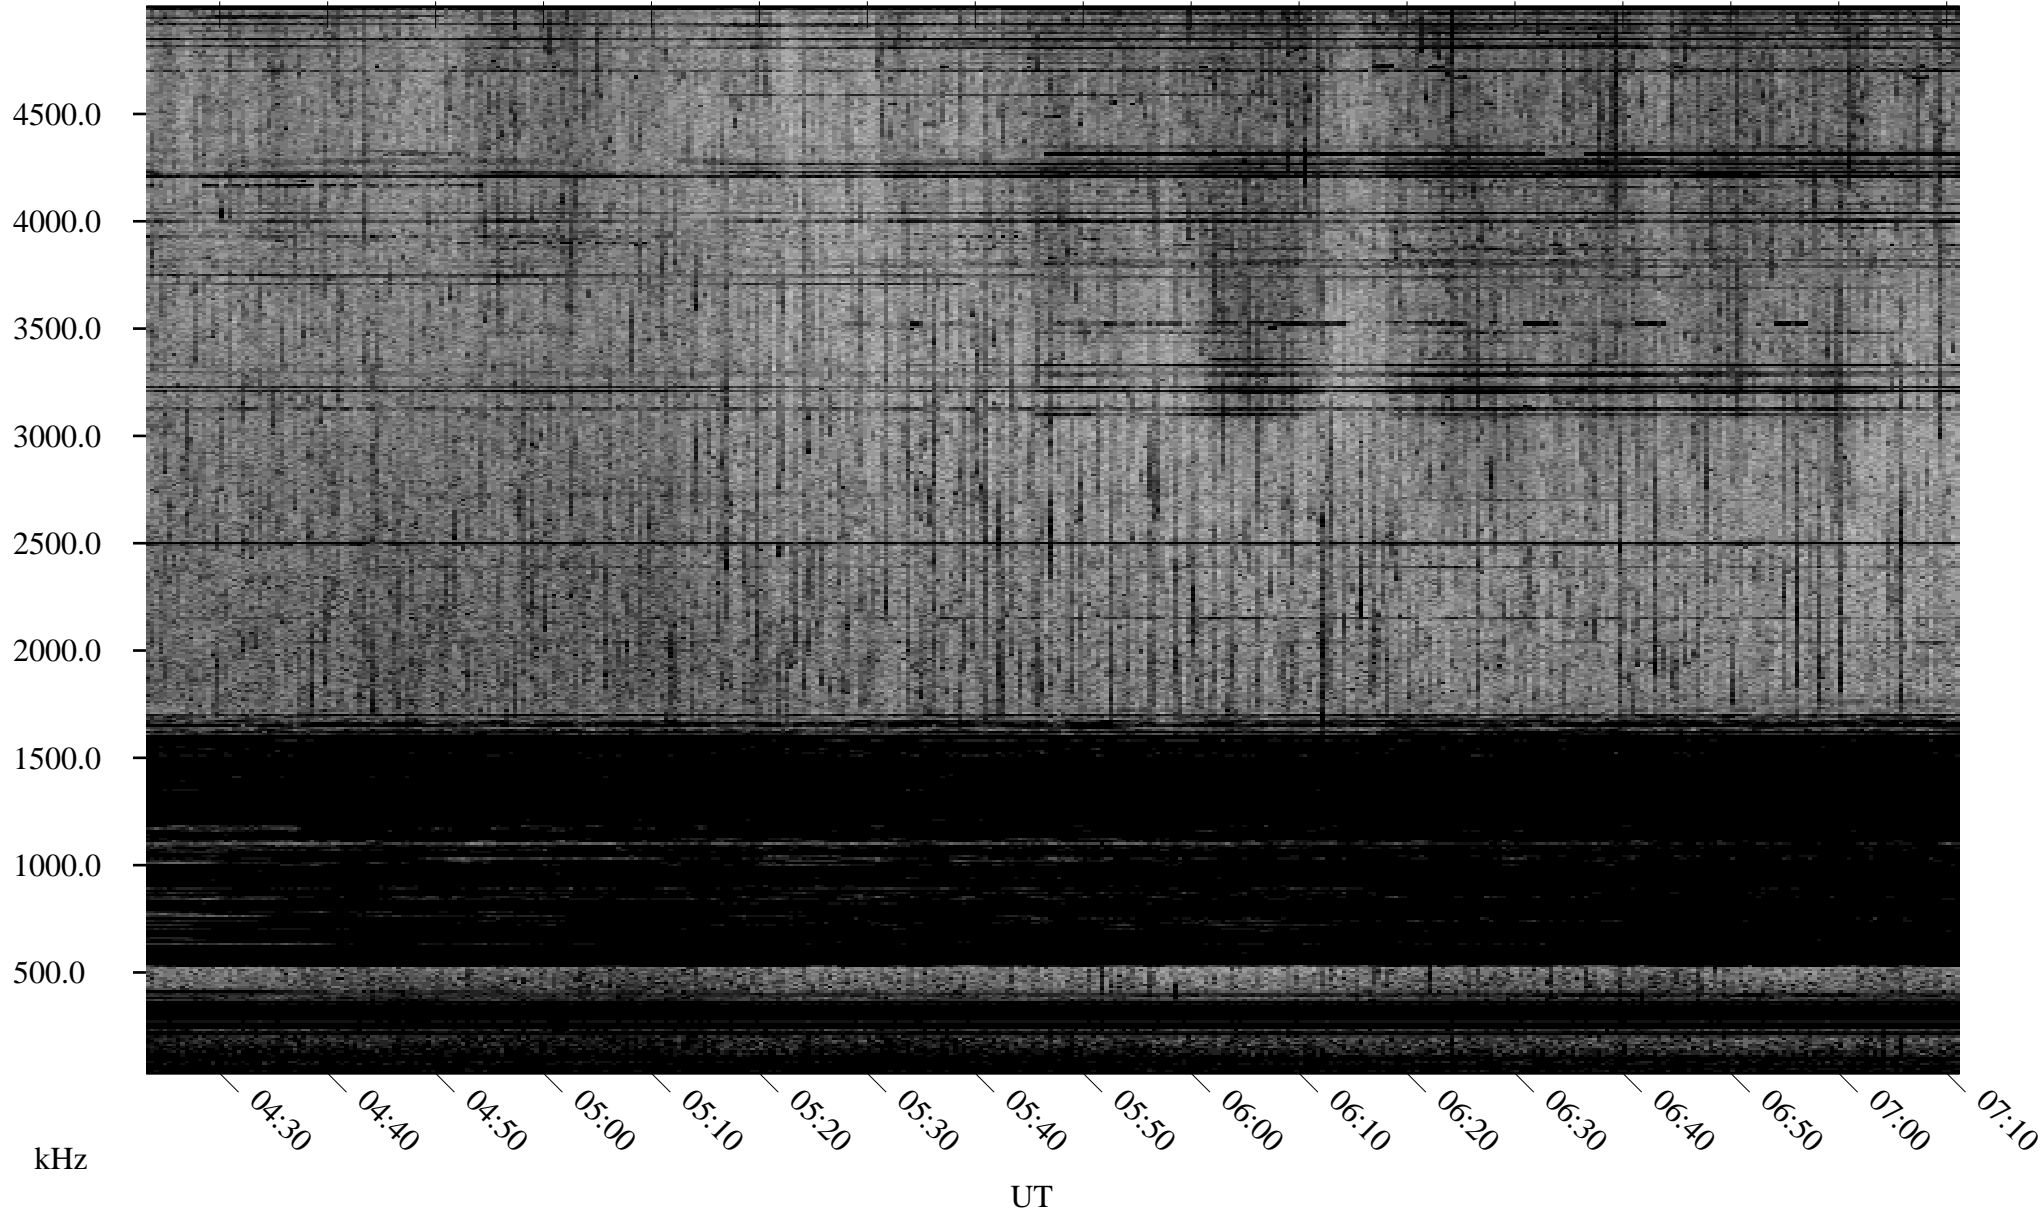

05/27/2000 Churchill, MTB

Linear Scale Black = 161 White = 15

ch00148l.r00m max_12

Page 1

05/27/2000 Churchill, MTB

Linear Scale Black = 161 White = 15

ch00148l.r00m max_12

Page 2

05/28/2000 Churchill, MTB

Linear Scale Black = 161 White = 15

ch00148l.r00m max_12

Page 3

05/28/2000 Churchill, MTB

Linear Scale Black = 161 White = 15

ch00148l.r00m max_12

Page 4

05/28/2000 Churchill, MTB

Linear Scale Black = 161 White = 15

ch00148l.r00m max_12

Page 5

05/28/2000 Churchill, MTB

Linear Scale Black = 161 White = 15

ch00148l.r00m max_12

Page 6

05/28/2000 Churchill, MTB

Linear Scale Black = 161 White = 15

ch00148l.r00m max_12

Page 7

05/28/2000 Churchill, MTB

Linear Scale Black = 161 White = 15

ch00148l.r00m max_12