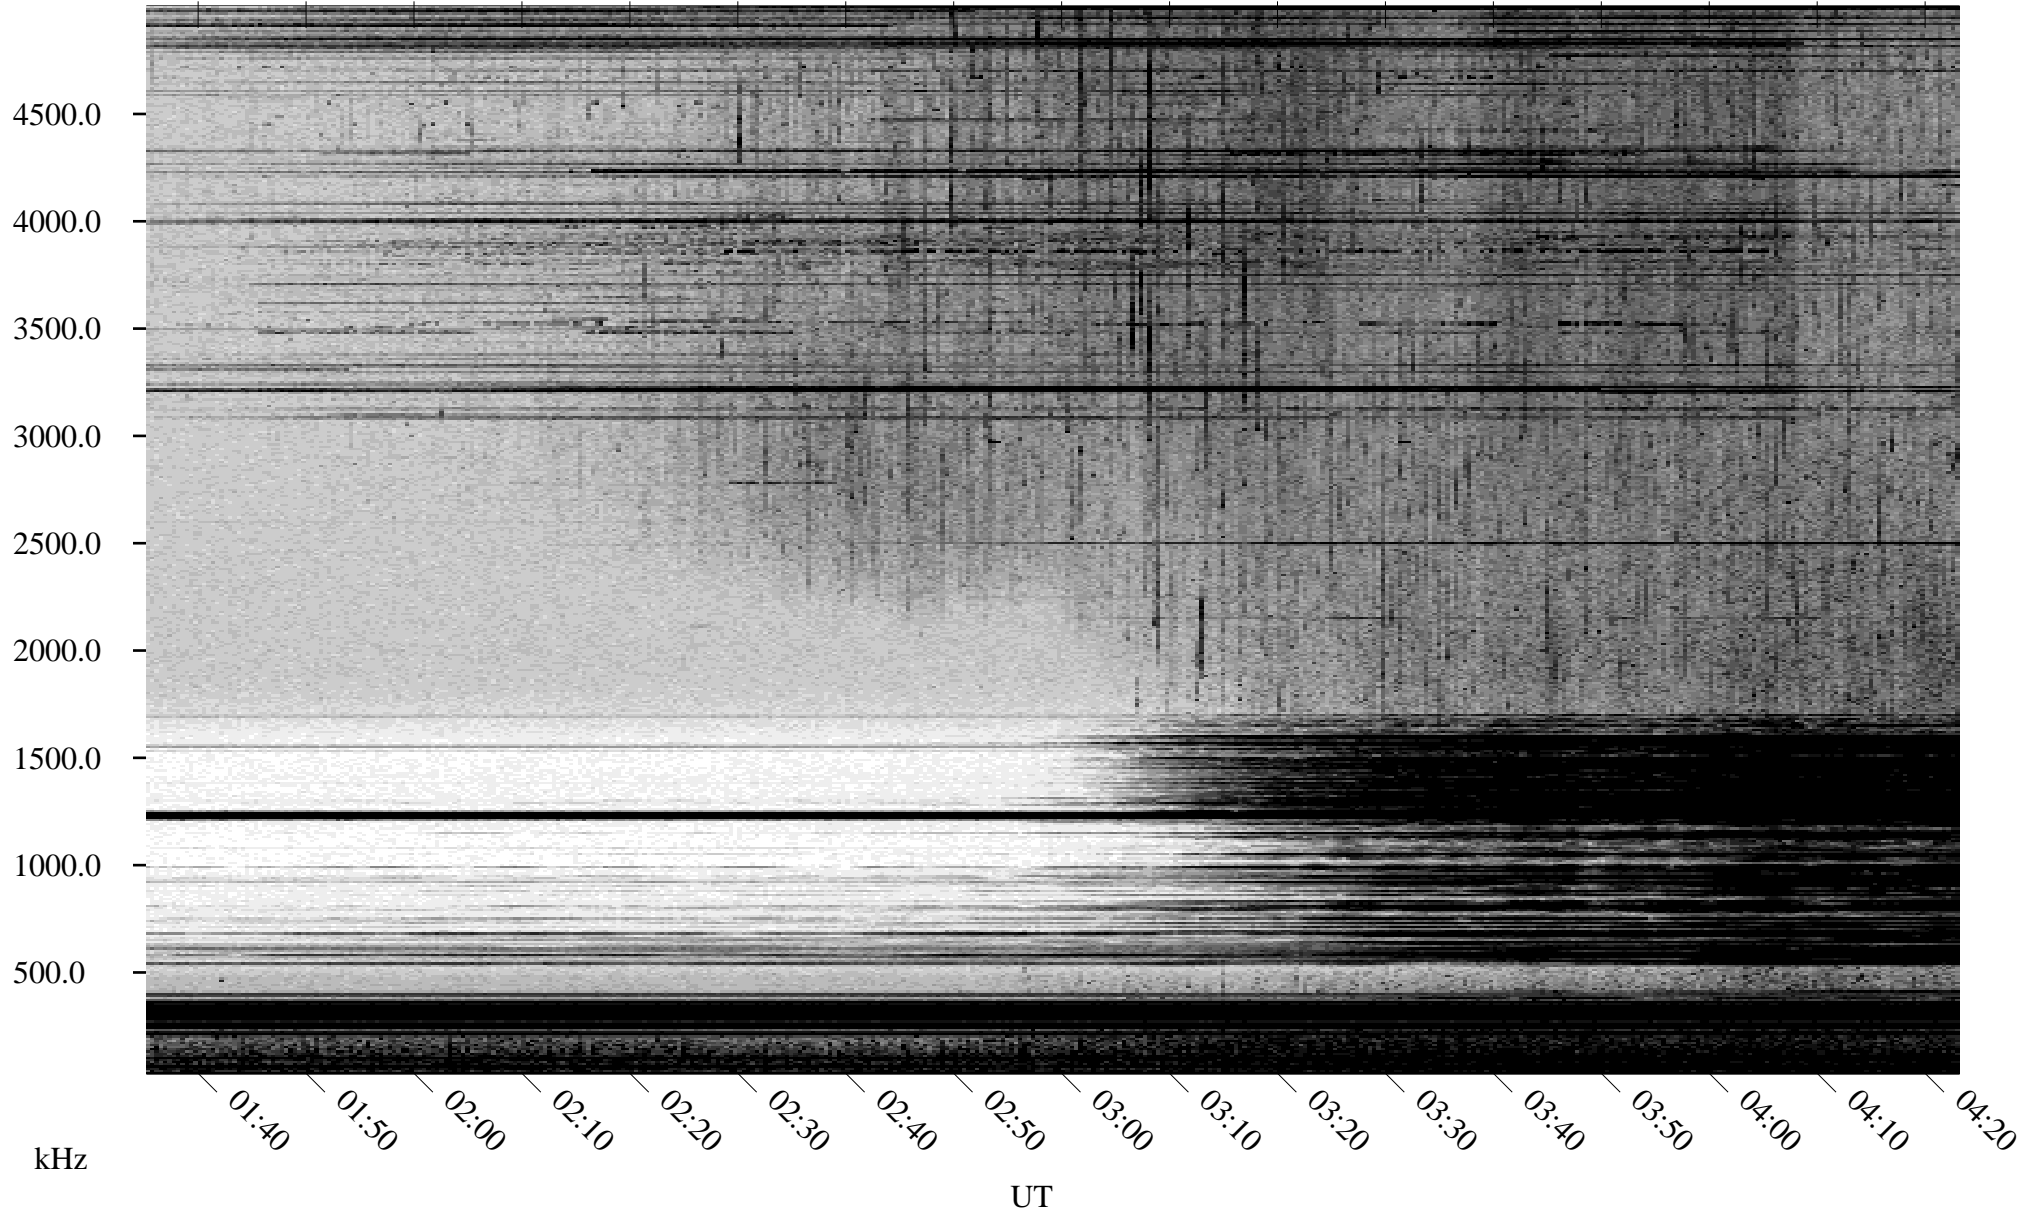

05/27/2000 Churchill, MTB

Linear Scale Black = 161 White = 15

ch00148l.r00m max_12

Page 1

05/27/2000 Churchill, MTB

Linear Scale Black = 161 White = 15

ch00148l.r00m max_12

Page 2

05/28/2000 Churchill, MTB

Linear Scale Black = 161 White = 15

ch00148l.r00m max_12

Page 3

05/28/2000 Churchill, MTB

Linear Scale Black = 161 White = 15

ch00148l.r00m max_12

Page 4

05/28/2000 Churchill, MTB

Linear Scale Black = 161 White = 15

ch00148l.r00m max_12

Page 5

05/28/2000 Churchill, MTB

Linear Scale Black = 161 White = 15

ch00148l.r00m max_12

Page 6

05/28/2000 Churchill, MTB

Linear Scale Black = 161 White = 15

ch00148l.r00m max_12

Page 7

05/28/2000 Churchill, MTB

Linear Scale Black = 161 White = 15

ch00148l.r00m max_12