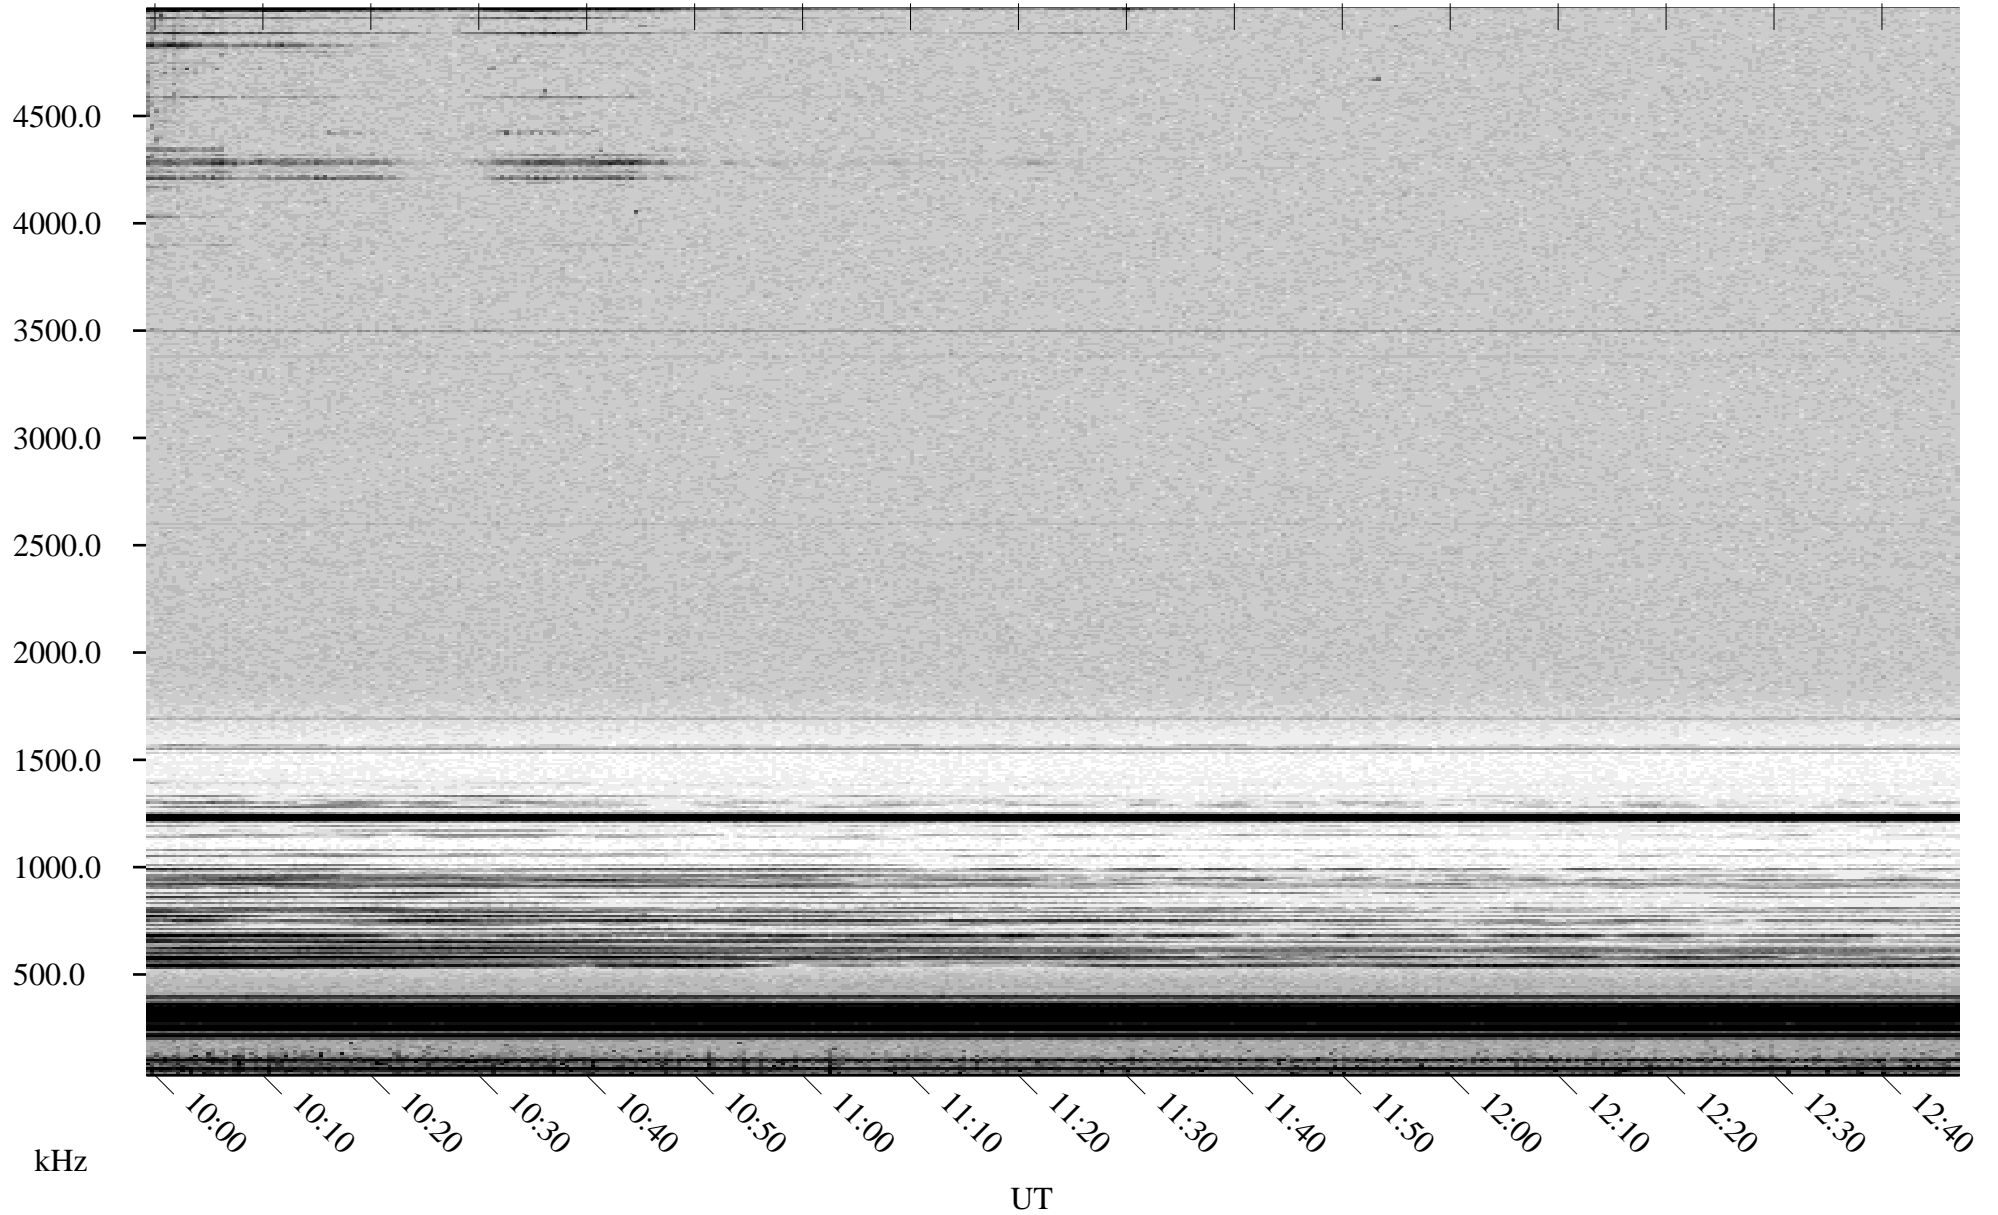

05/27/2000 Churchill, MTB

Linear Scale Black = 161 White = 15

ch00148l.r00m max_12

Page 1

05/27/2000 Churchill, MTB

Linear Scale Black = 161 White = 15

ch00148l.r00m max_12

Page 2

05/28/2000 Churchill, MTB

Linear Scale Black = 161 White = 15

ch00148l.r00m max_12

Page 3

05/28/2000 Churchill, MTB

Linear Scale Black = 161 White = 15

ch00148l.r00m max_12

Page 4

05/28/2000 Churchill, MTB

Linear Scale Black = 161 White = 15

ch00148l.r00m max_12

Page 5

05/28/2000 Churchill, MTB

Linear Scale Black = 161 White = 15

ch00148l.r00m max_12

Page 6

05/28/2000 Churchill, MTB

Linear Scale Black = 161 White = 15

ch00148l.r00m max_12

Page 7

05/28/2000 Churchill, MTB

Linear Scale Black = 161 White = 15

ch00148l.r00m max_12