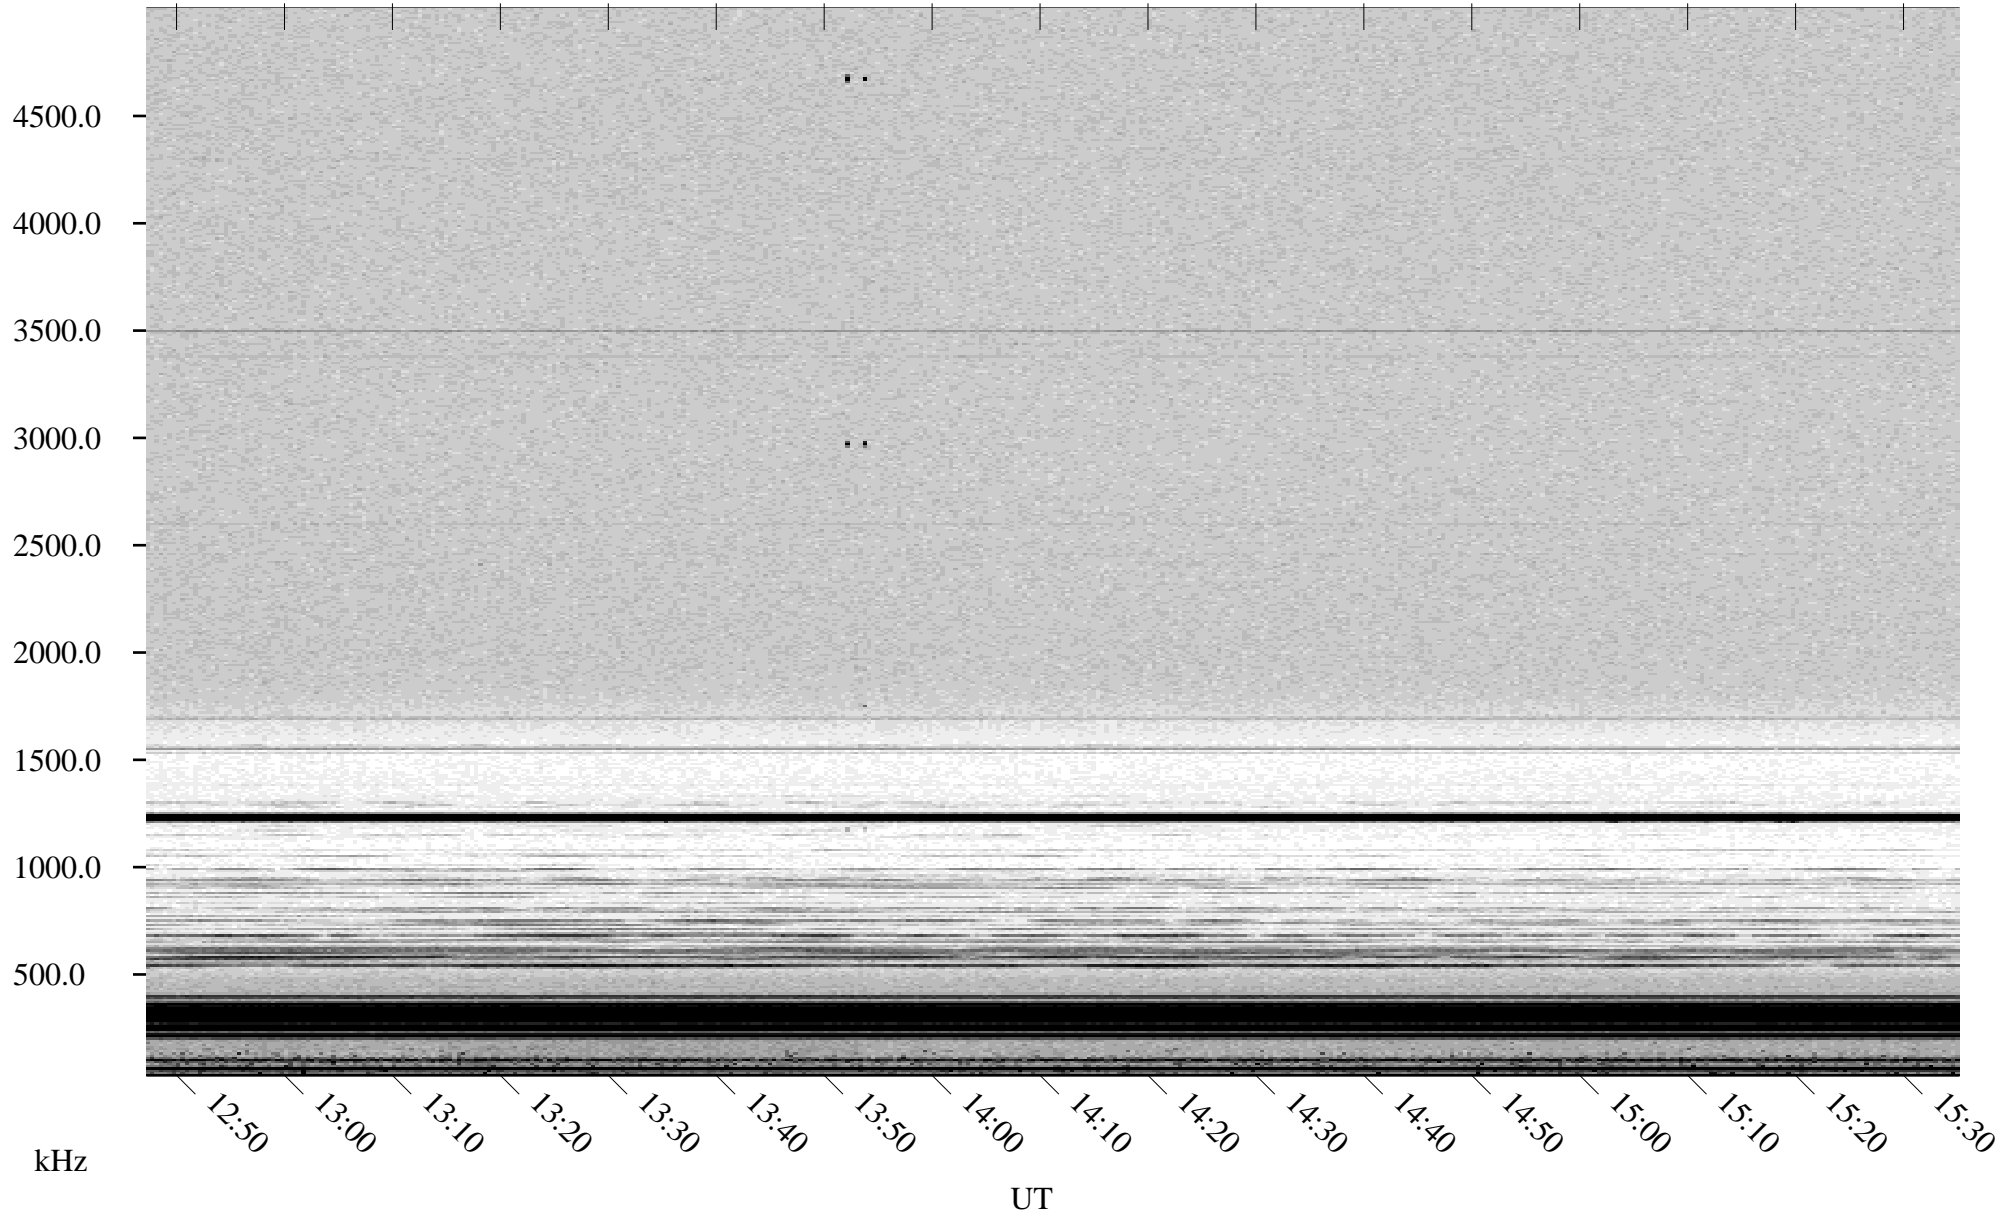

05/27/2000 Churchill, MTB

Linear Scale Black = 161 White = 15

ch00148l.r00m max_12

Page 1

05/27/2000 Churchill, MTB

Linear Scale Black = 161 White = 15

ch00148l.r00m max_12

Page 2

05/28/2000 Churchill, MTB

Linear Scale Black = 161 White = 15

ch00148l.r00m max_12

Page 3

05/28/2000 Churchill, MTB

Linear Scale Black = 161 White = 15

ch00148l.r00m max_12

Page 4

05/28/2000 Churchill, MTB

Linear Scale Black = 161 White = 15

ch00148l.r00m max_12

Page 5

05/28/2000 Churchill, MTB

Linear Scale Black = 161 White = 15

ch00148l.r00m max_12

Page 6

05/28/2000 Churchill, MTB

Linear Scale Black = 161 White = 15

ch00148l.r00m max_12

Page 7

05/28/2000 Churchill, MTB

Linear Scale Black = 161 White = 15

ch00148l.r00m max_12