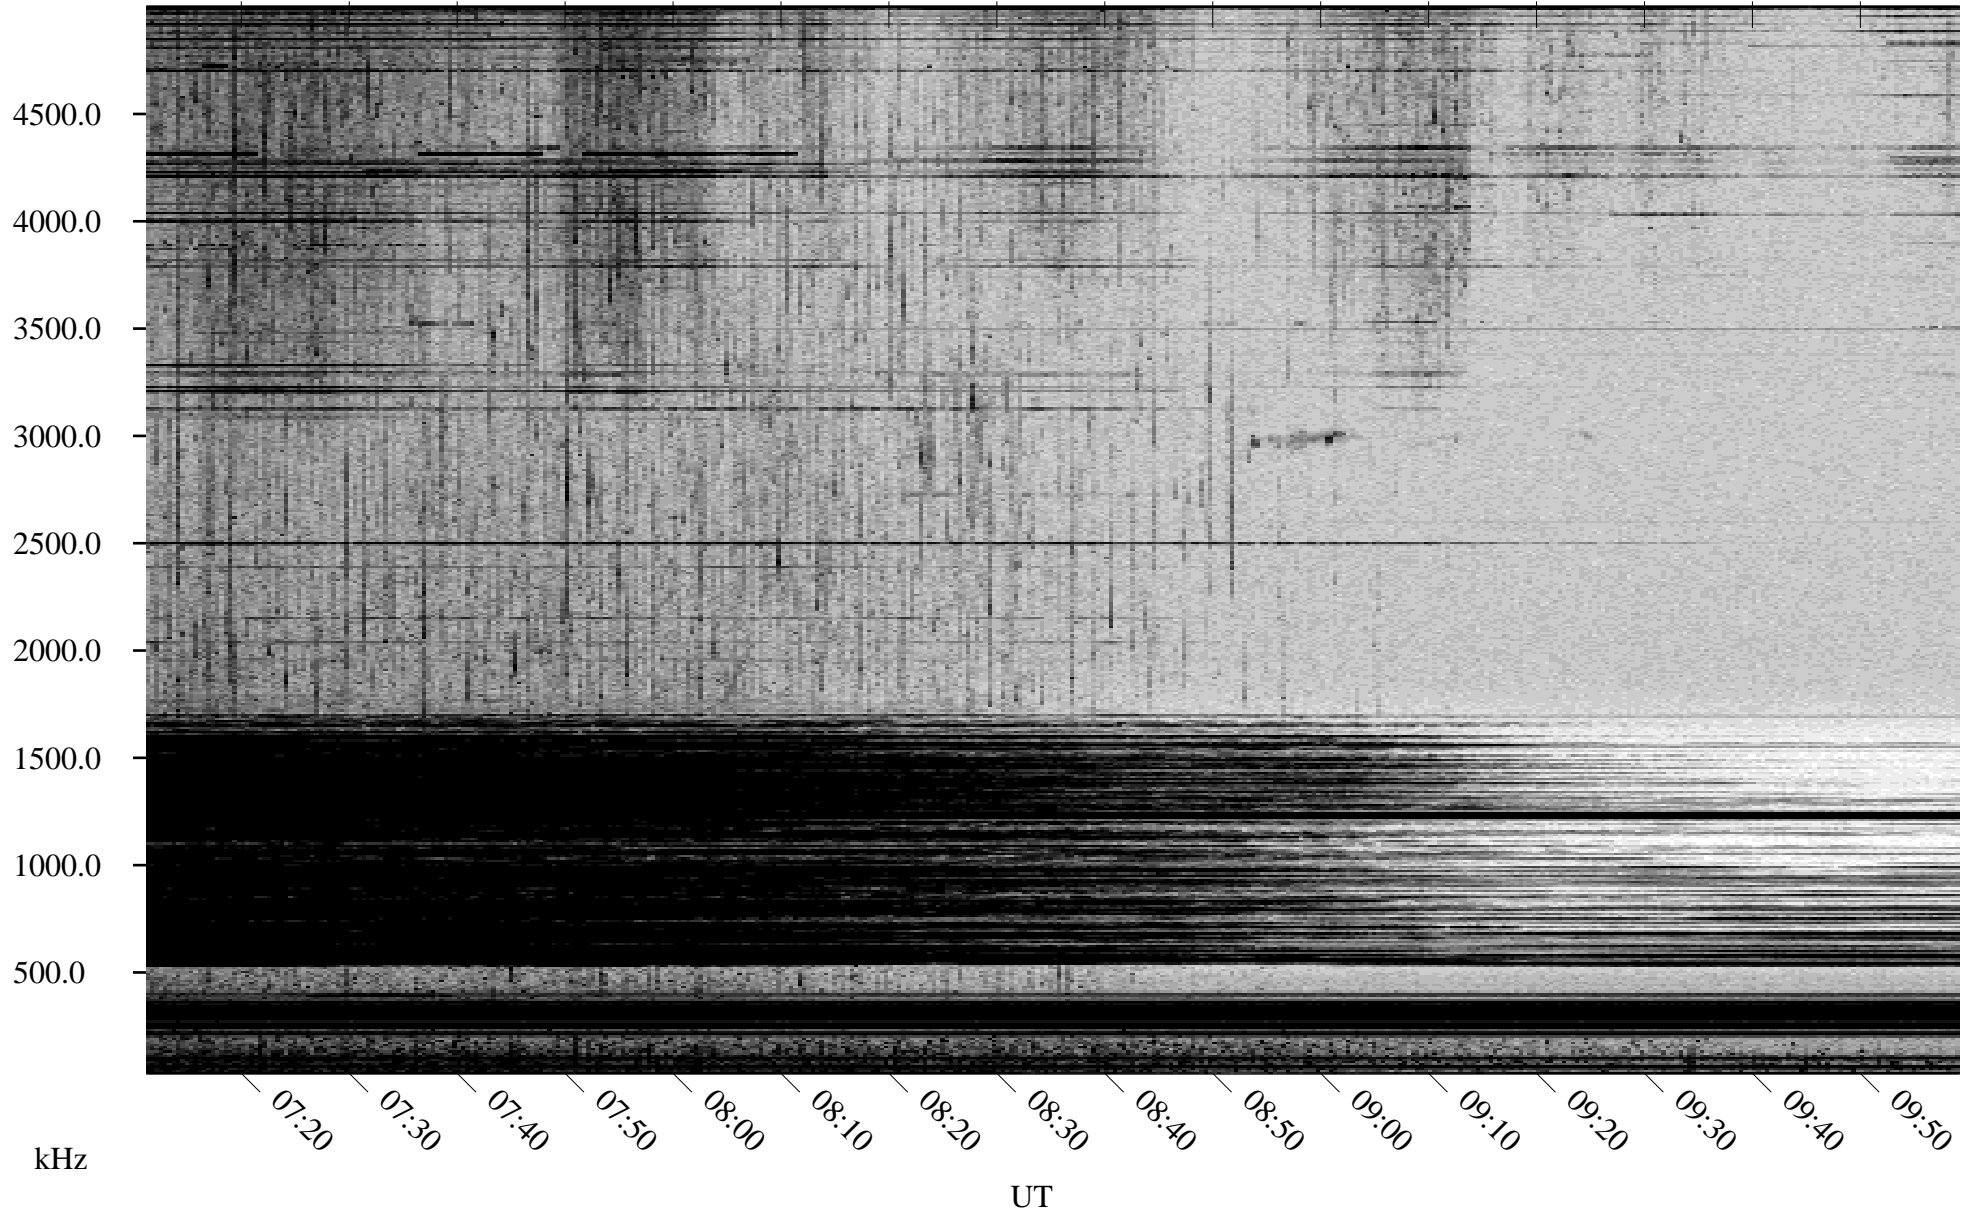

05/27/2000 Churchill, MTB

Linear Scale Black = 161 White = 15

ch00148l.r00m max_12

Page 1

05/27/2000 Churchill, MTB

Linear Scale Black = 161 White = 15

ch00148l.r00m max_12

Page 2

05/28/2000 Churchill, MTB

Linear Scale Black = 161 White = 15

ch00148l.r00m max_12

Page 3

05/28/2000 Churchill, MTB

Linear Scale Black = 161 White = 15

ch00148l.r00m max_12

Page 4

05/28/2000 Churchill, MTB

Linear Scale Black = 161 White = 15

ch00148l.r00m max_12

Page 5

05/28/2000 Churchill, MTB

Linear Scale Black = 161 White = 15

ch00148l.r00m max_12

Page 6

05/28/2000 Churchill, MTB

Linear Scale Black = 161 White = 15

ch00148l.r00m max_12

Page 7

05/28/2000 Churchill, MTB

Linear Scale Black = 161 White = 15

ch00148l.r00m max_12