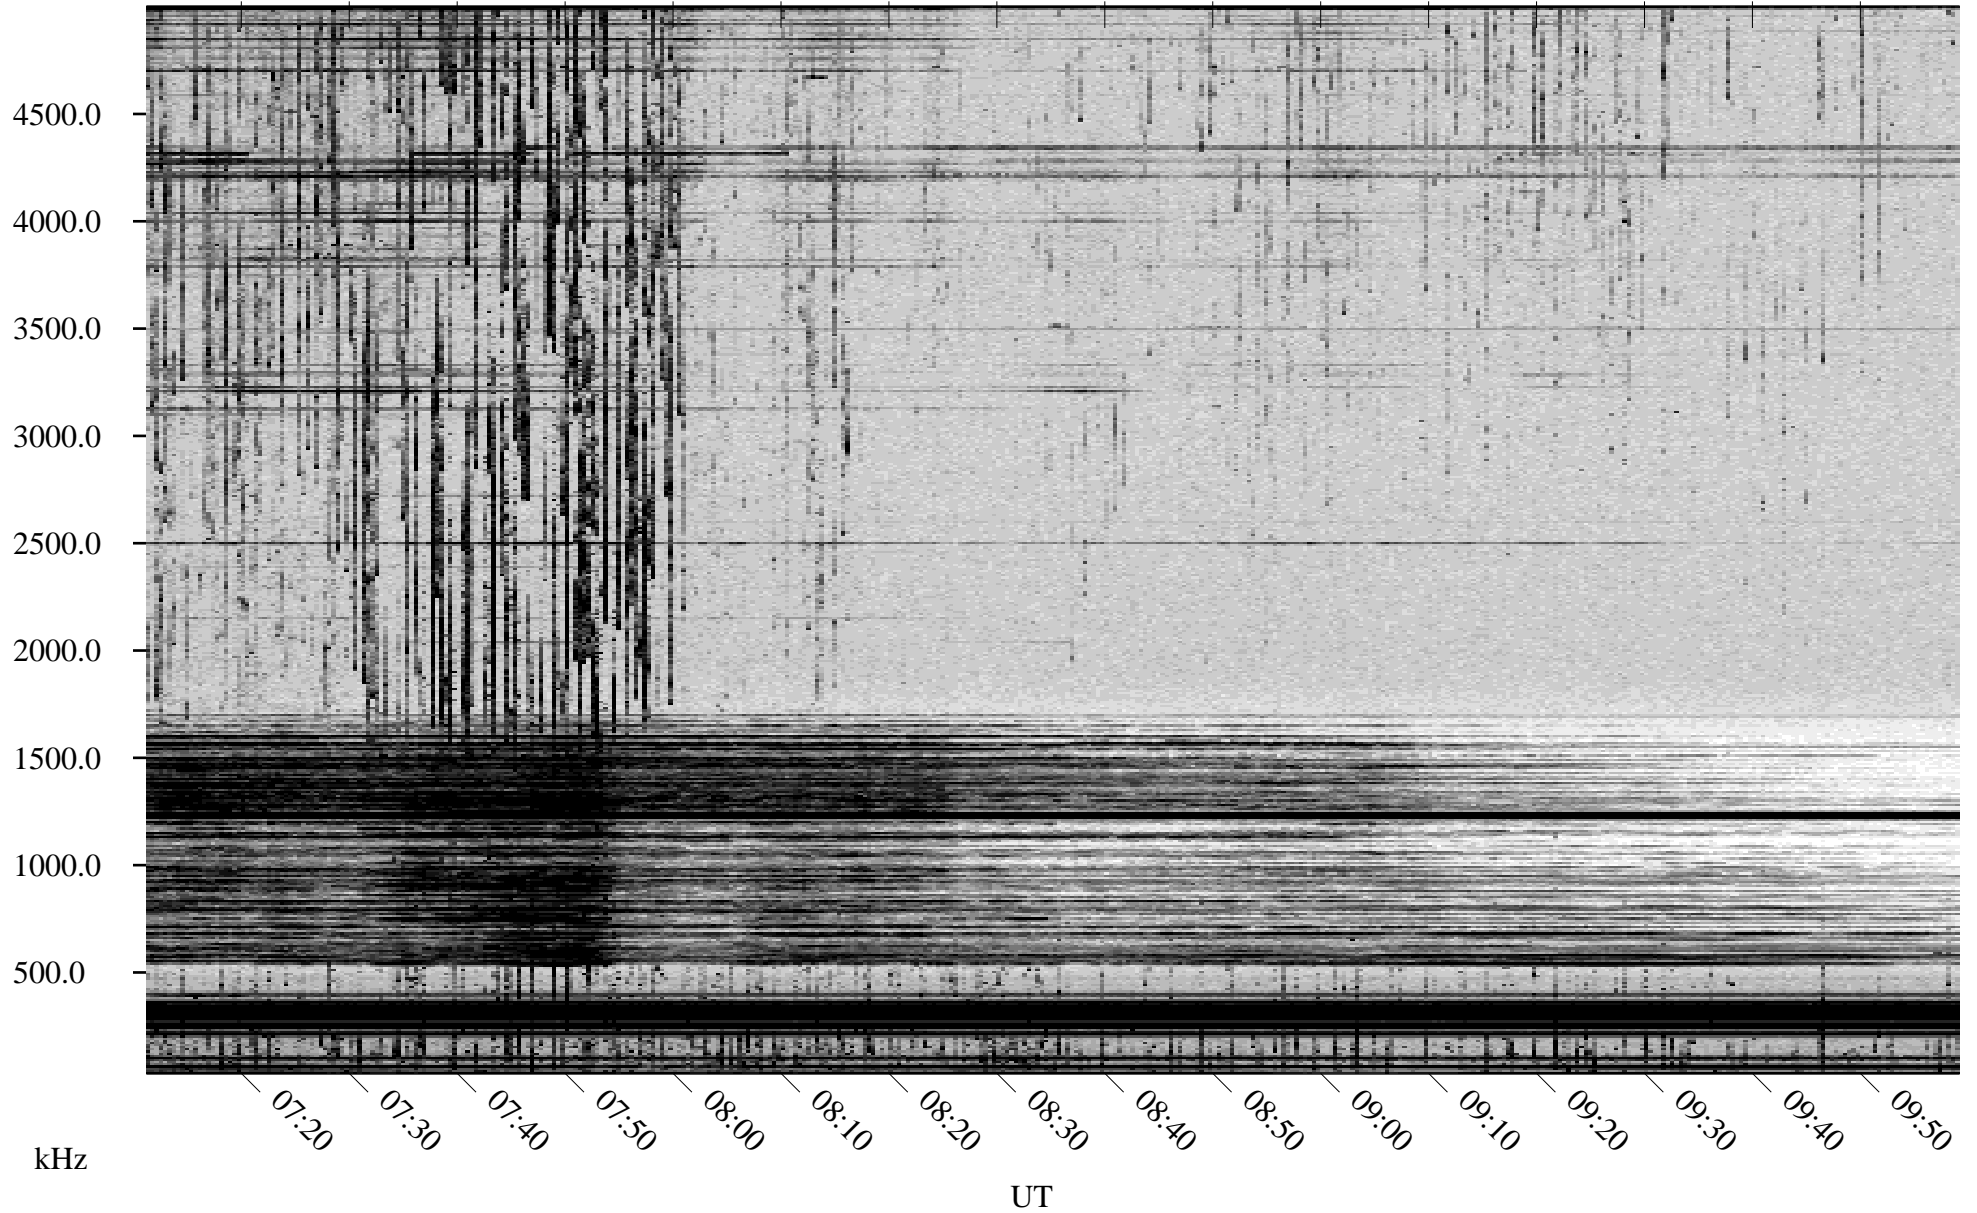

05/28/2000 Churchill, MTB

Linear Scale Black = 161 White = 15

ch00149l.r00m max_12

Page 1

05/28/2000 Churchill, MTB

Linear Scale Black = 161 White = 15

ch00149l.r00m max_12

Page 2

05/29/2000 Churchill, MTB

Linear Scale Black = 161 White = 15

ch00149l.r00m max_12

Page 3

05/29/2000 Churchill, MTB

Linear Scale Black = 161 White = 15

ch00149l.r00m max_12

Page 4

05/29/2000 Churchill, MTB

Linear Scale Black = 161 White = 15

ch00149l.r00m max_12

Page 5

05/29/2000 Churchill, MTB

Linear Scale Black = 161 White = 15

ch00149l.r00m max_12

Page 6

05/29/2000 Churchill, MTB

Linear Scale Black = 161 White = 15

ch00149l.r00m max_12

Page 7

05/29/2000 Churchill, MTB

Linear Scale Black = 161 White = 15

ch00149l.r00m max_12