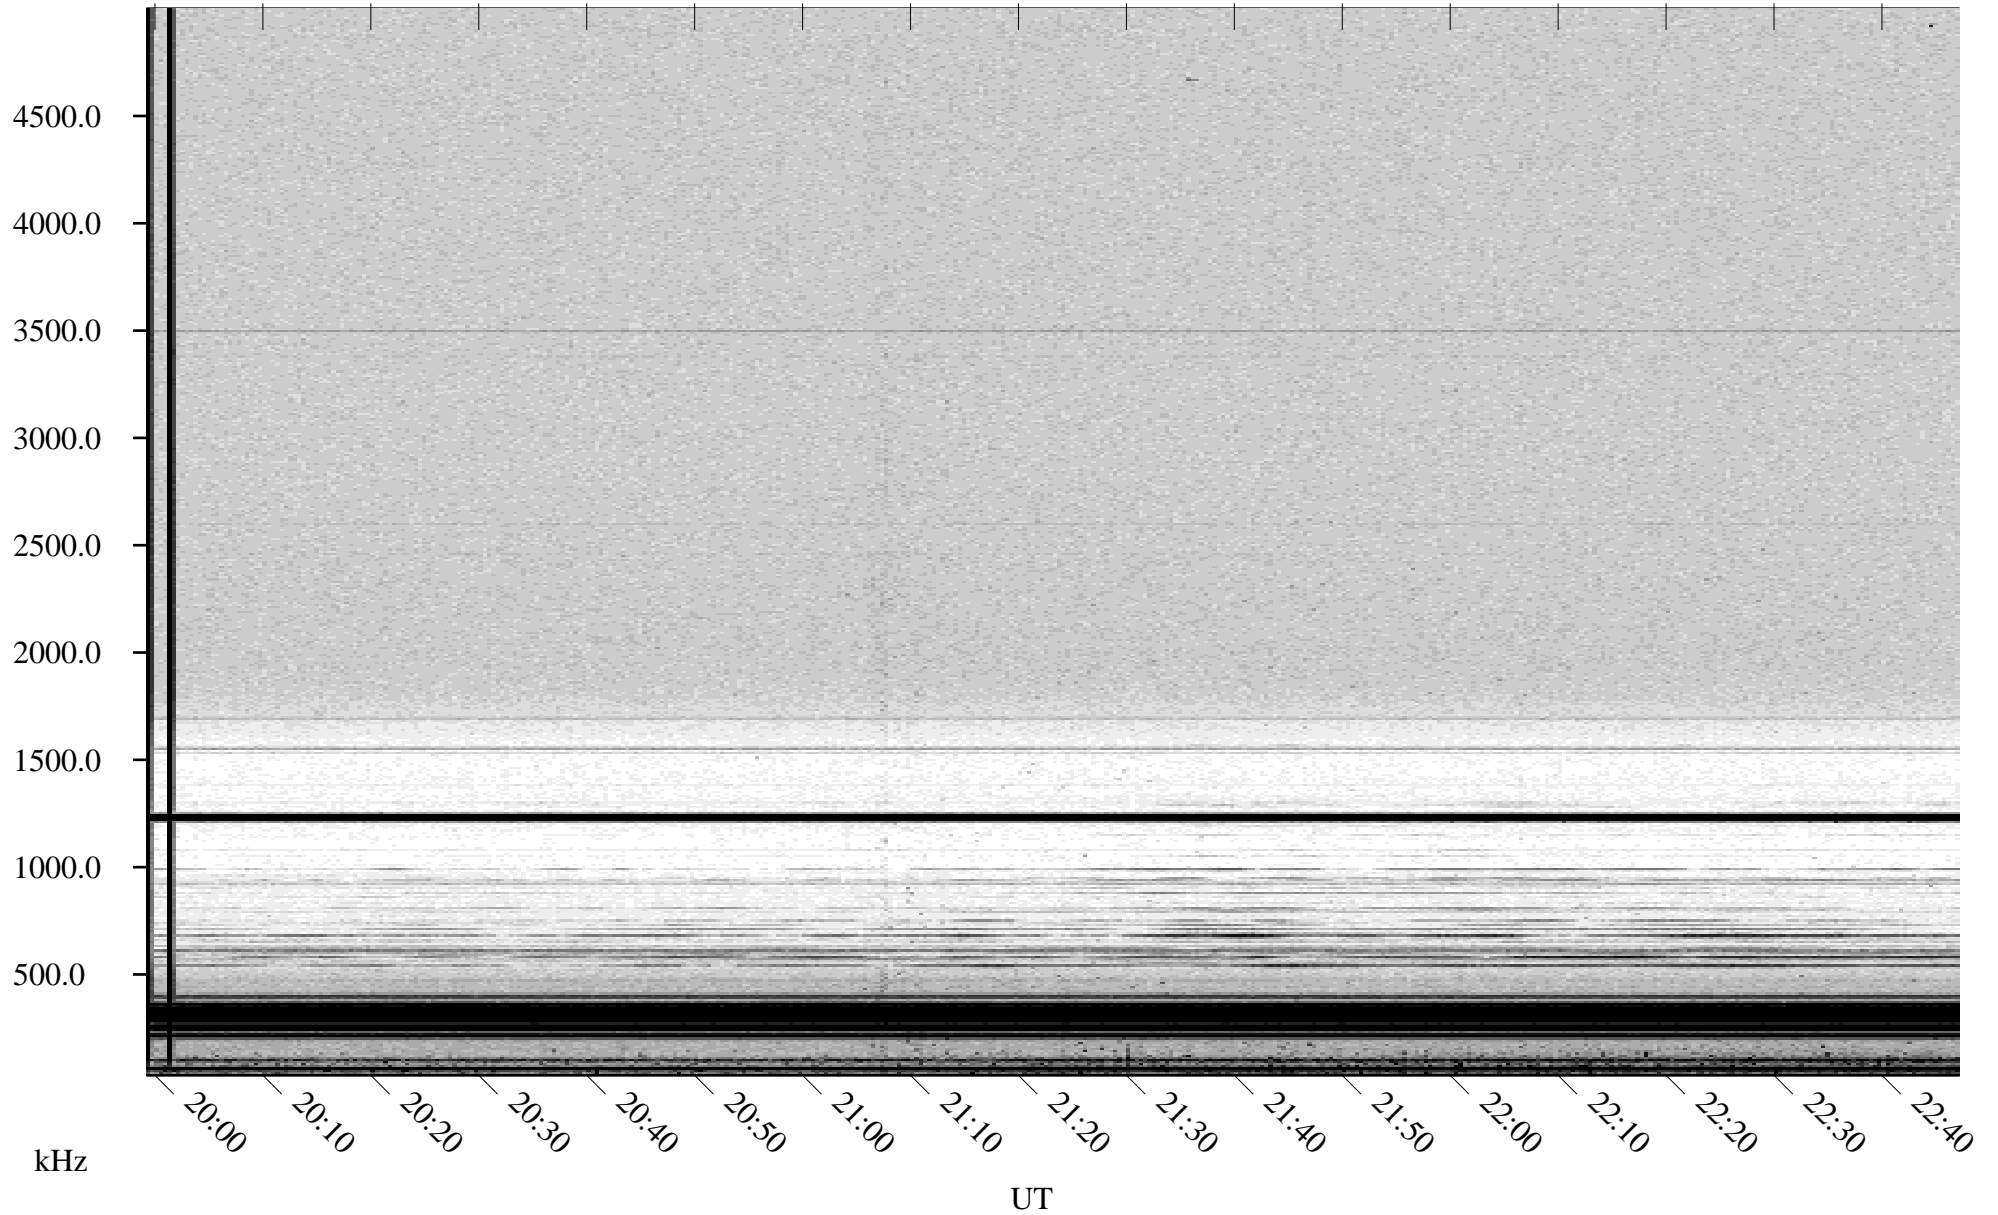

05/28/2000 Churchill, MTB

Linear Scale Black = 161 White = 15

ch00149l.r00m max_12

Page 1

05/28/2000 Churchill, MTB

Linear Scale Black = 161 White = 15

ch00149l.r00m max_12

Page 2

05/29/2000 Churchill, MTB

Linear Scale Black = 161 White = 15

ch00149l.r00m max_12

Page 3

05/29/2000 Churchill, MTB

Linear Scale Black = 161 White = 15

ch00149l.r00m max_12

Page 4

05/29/2000 Churchill, MTB

Linear Scale Black = 161 White = 15

ch00149l.r00m max_12

Page 5

05/29/2000 Churchill, MTB

Linear Scale Black = 161 White = 15

ch00149l.r00m max_12

Page 6

05/29/2000 Churchill, MTB

Linear Scale Black = 161 White = 15

ch00149l.r00m max_12

Page 7

05/29/2000 Churchill, MTB

Linear Scale Black = 161 White = 15

ch00149l.r00m max_12