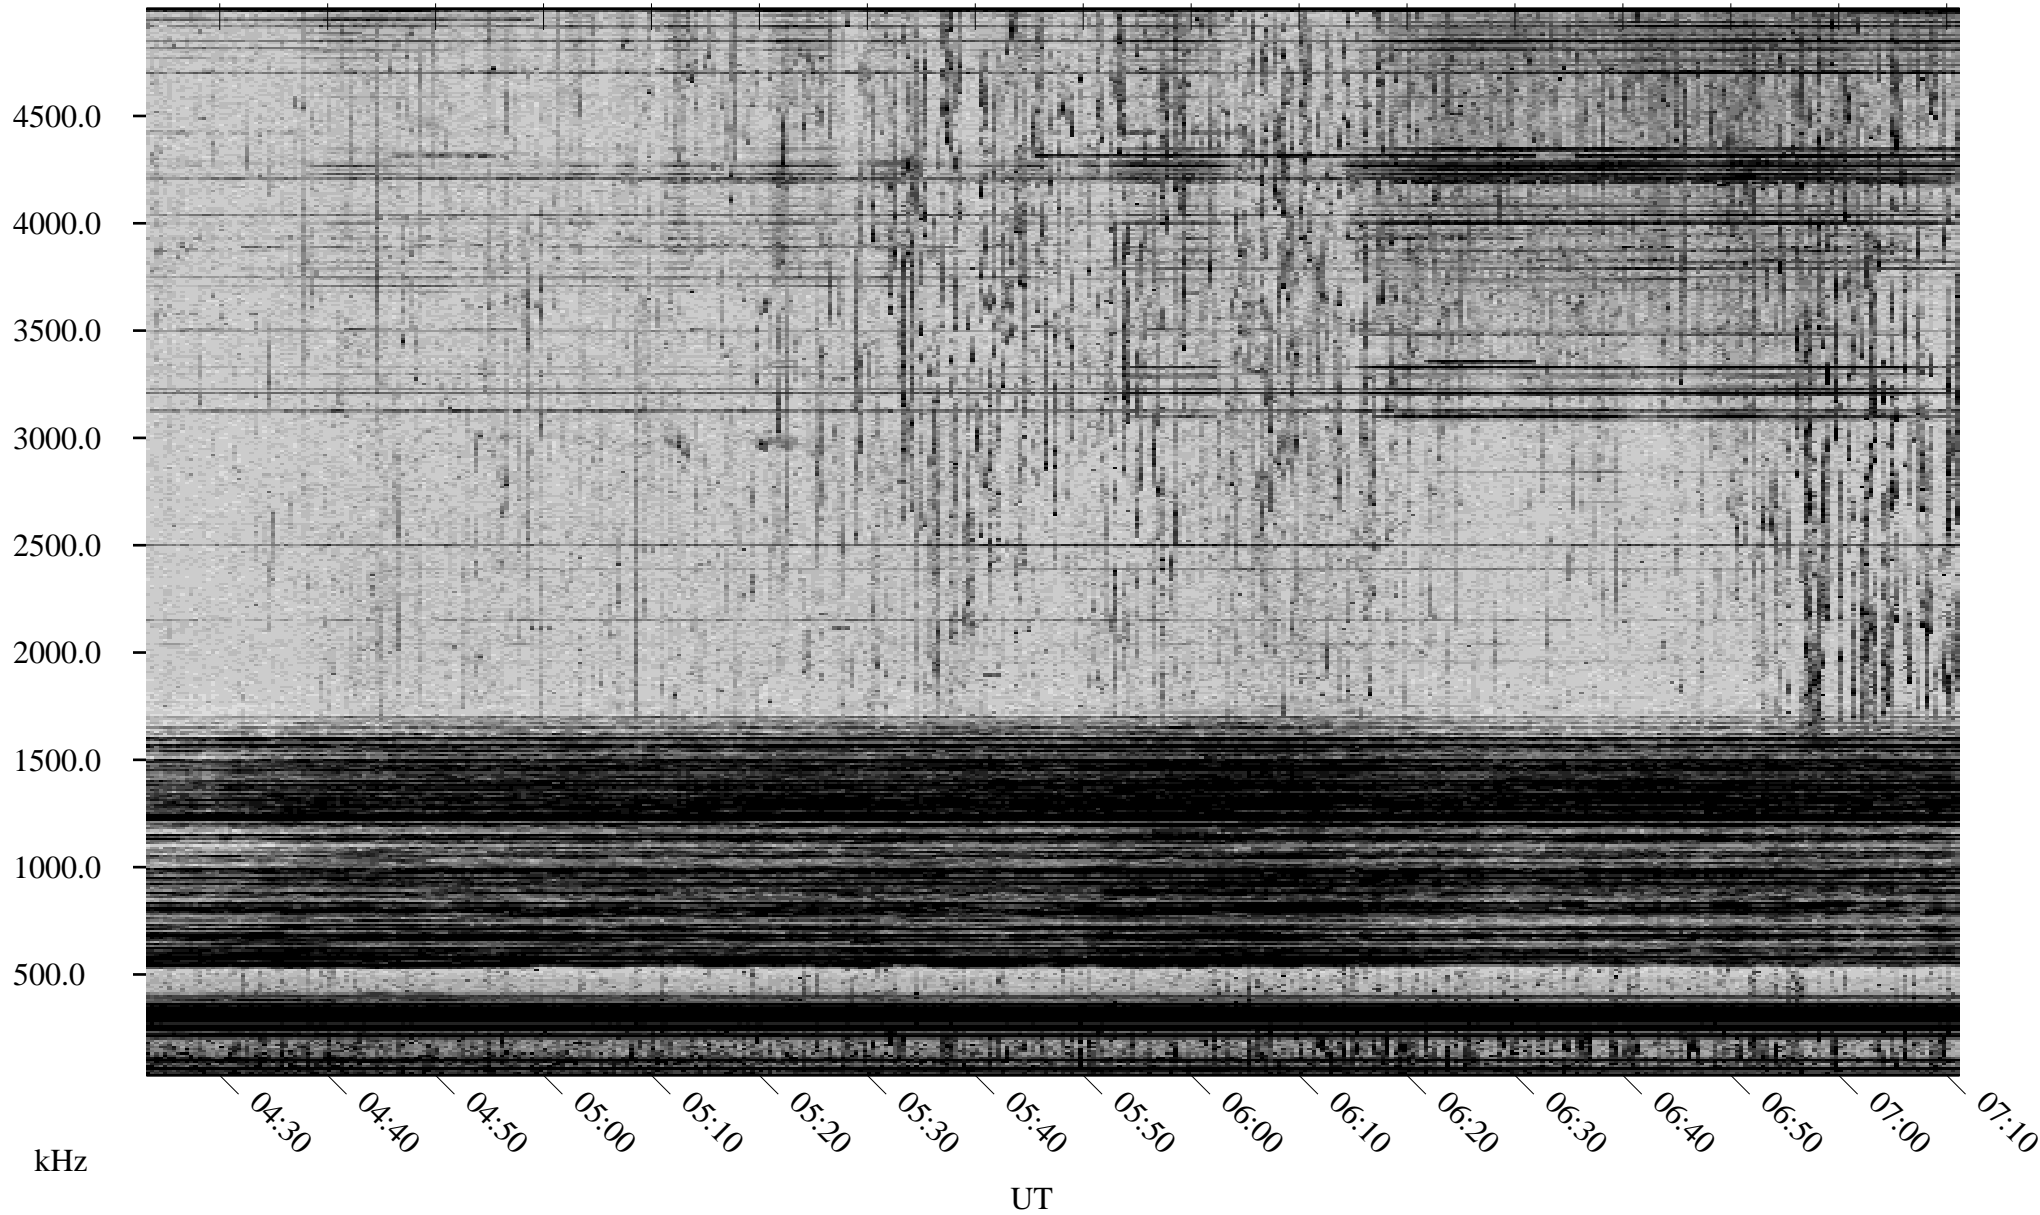

05/28/2000 Churchill, MTB

Linear Scale Black = 161 White = 15

ch00149l.r00m max_12

Page 1

05/28/2000 Churchill, MTB

Linear Scale Black = 161 White = 15

ch00149l.r00m max_12

Page 2

05/29/2000 Churchill, MTB

Linear Scale Black = 161 White = 15

ch00149l.r00m max_12

Page 3

05/29/2000 Churchill, MTB

Linear Scale Black = 161 White = 15

ch00149l.r00m max_12

Page 4

05/29/2000 Churchill, MTB

Linear Scale Black = 161 White = 15

ch00149l.r00m max_12

Page 5

05/29/2000 Churchill, MTB

Linear Scale Black = 161 White = 15

ch00149l.r00m max_12

Page 6

05/29/2000 Churchill, MTB

Linear Scale Black = 161 White = 15

ch00149l.r00m max_12

Page 7

05/29/2000 Churchill, MTB

Linear Scale Black = 161 White = 15

ch00149l.r00m max_12