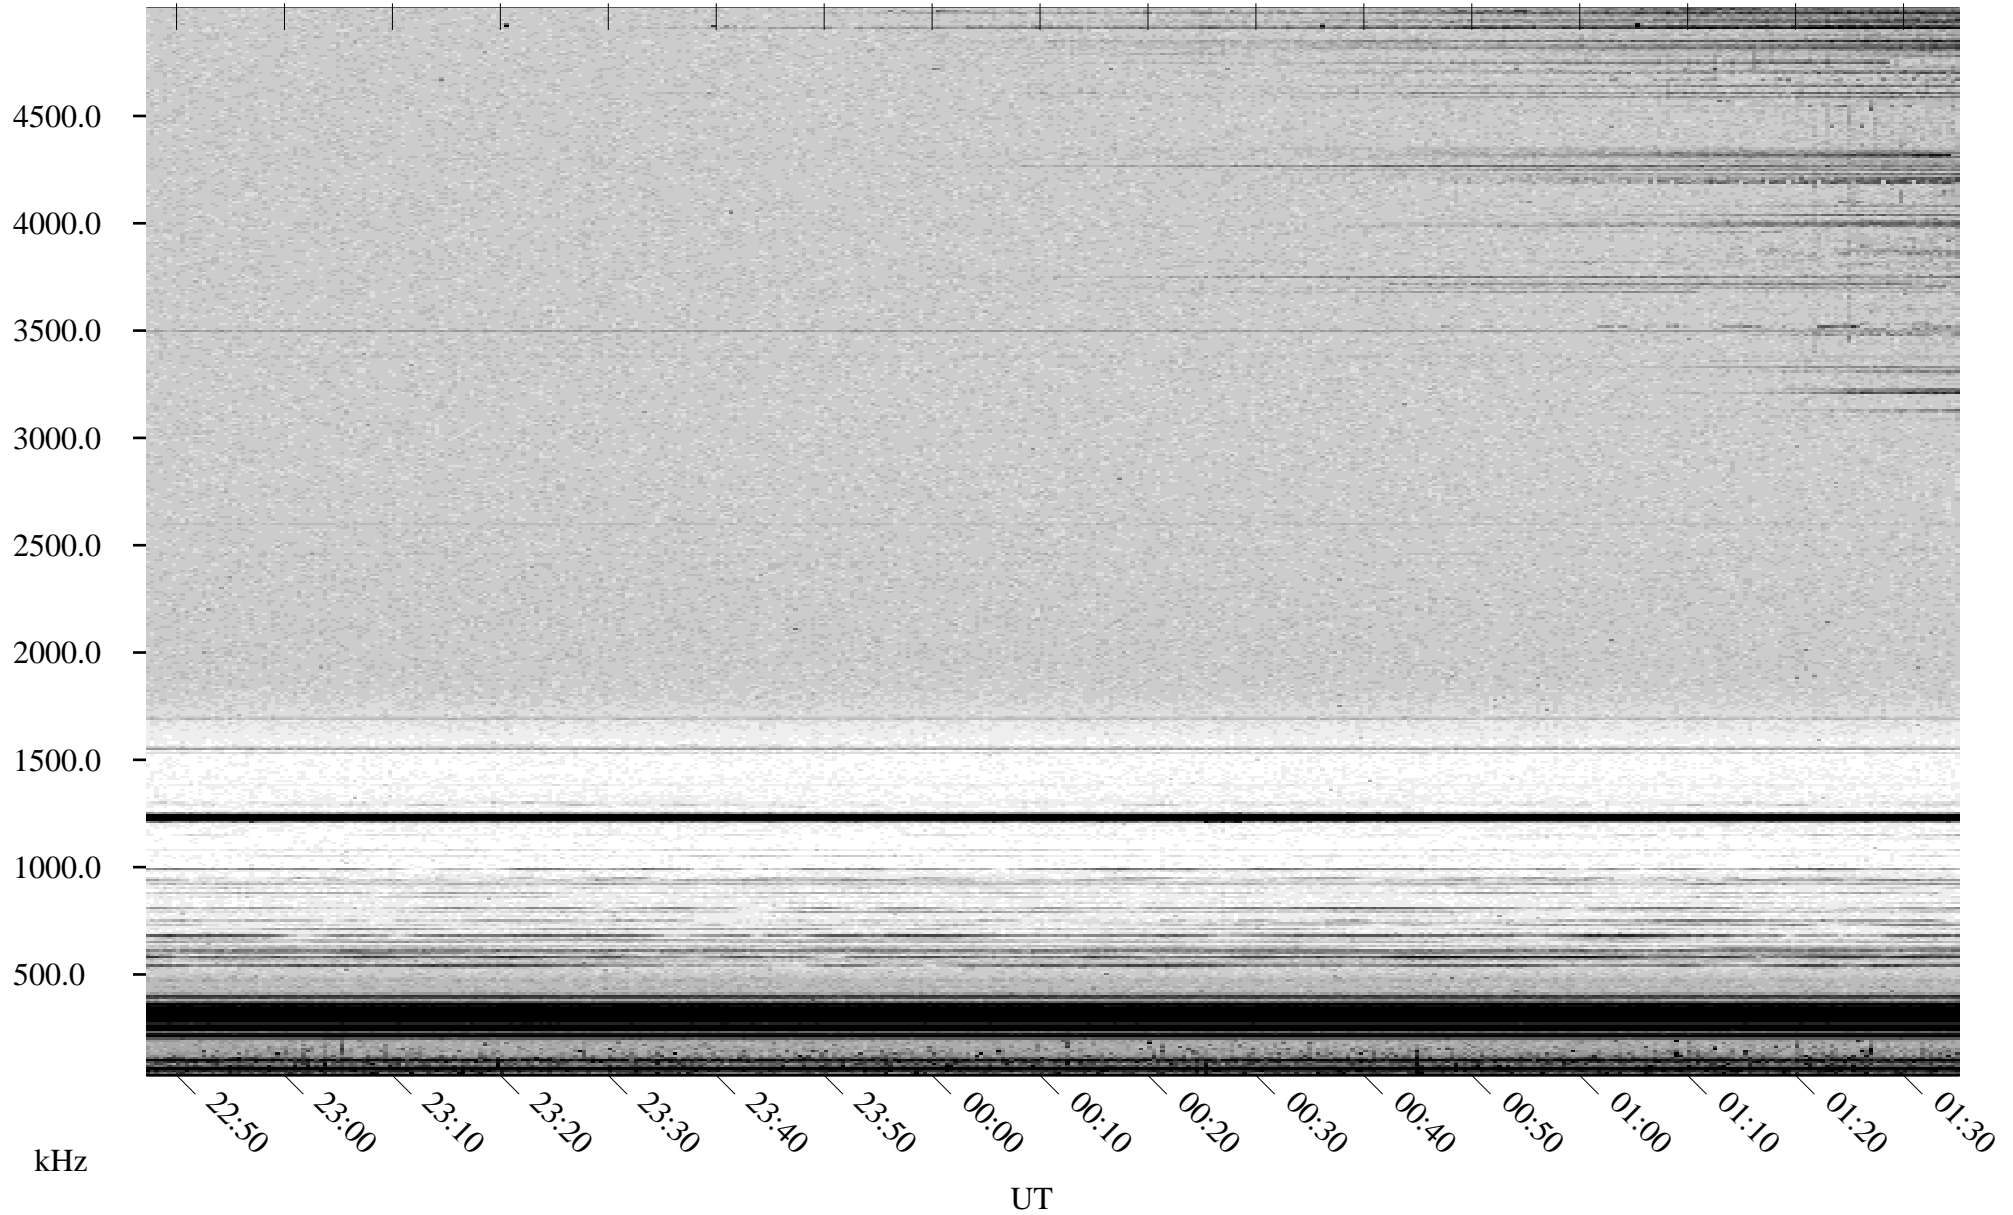

05/28/2000 Churchill, MTB

Linear Scale Black = 161 White = 15

ch00149l.r00m max_12

Page 1

05/28/2000 Churchill, MTB

Linear Scale Black = 161 White = 15

ch00149l.r00m max_12

Page 2

05/29/2000 Churchill, MTB

Linear Scale Black = 161 White = 15

ch00149l.r00m max_12

Page 3

05/29/2000 Churchill, MTB

Linear Scale Black = 161 White = 15

ch00149l.r00m max_12

Page 4

05/29/2000 Churchill, MTB

Linear Scale Black = 161 White = 15

ch00149l.r00m max_12

Page 5

05/29/2000 Churchill, MTB

Linear Scale Black = 161 White = 15

ch00149l.r00m max_12

Page 6

05/29/2000 Churchill, MTB

Linear Scale Black = 161 White = 15

ch00149l.r00m max_12

Page 7

05/29/2000 Churchill, MTB

Linear Scale Black = 161 White = 15

ch00149l.r00m max_12