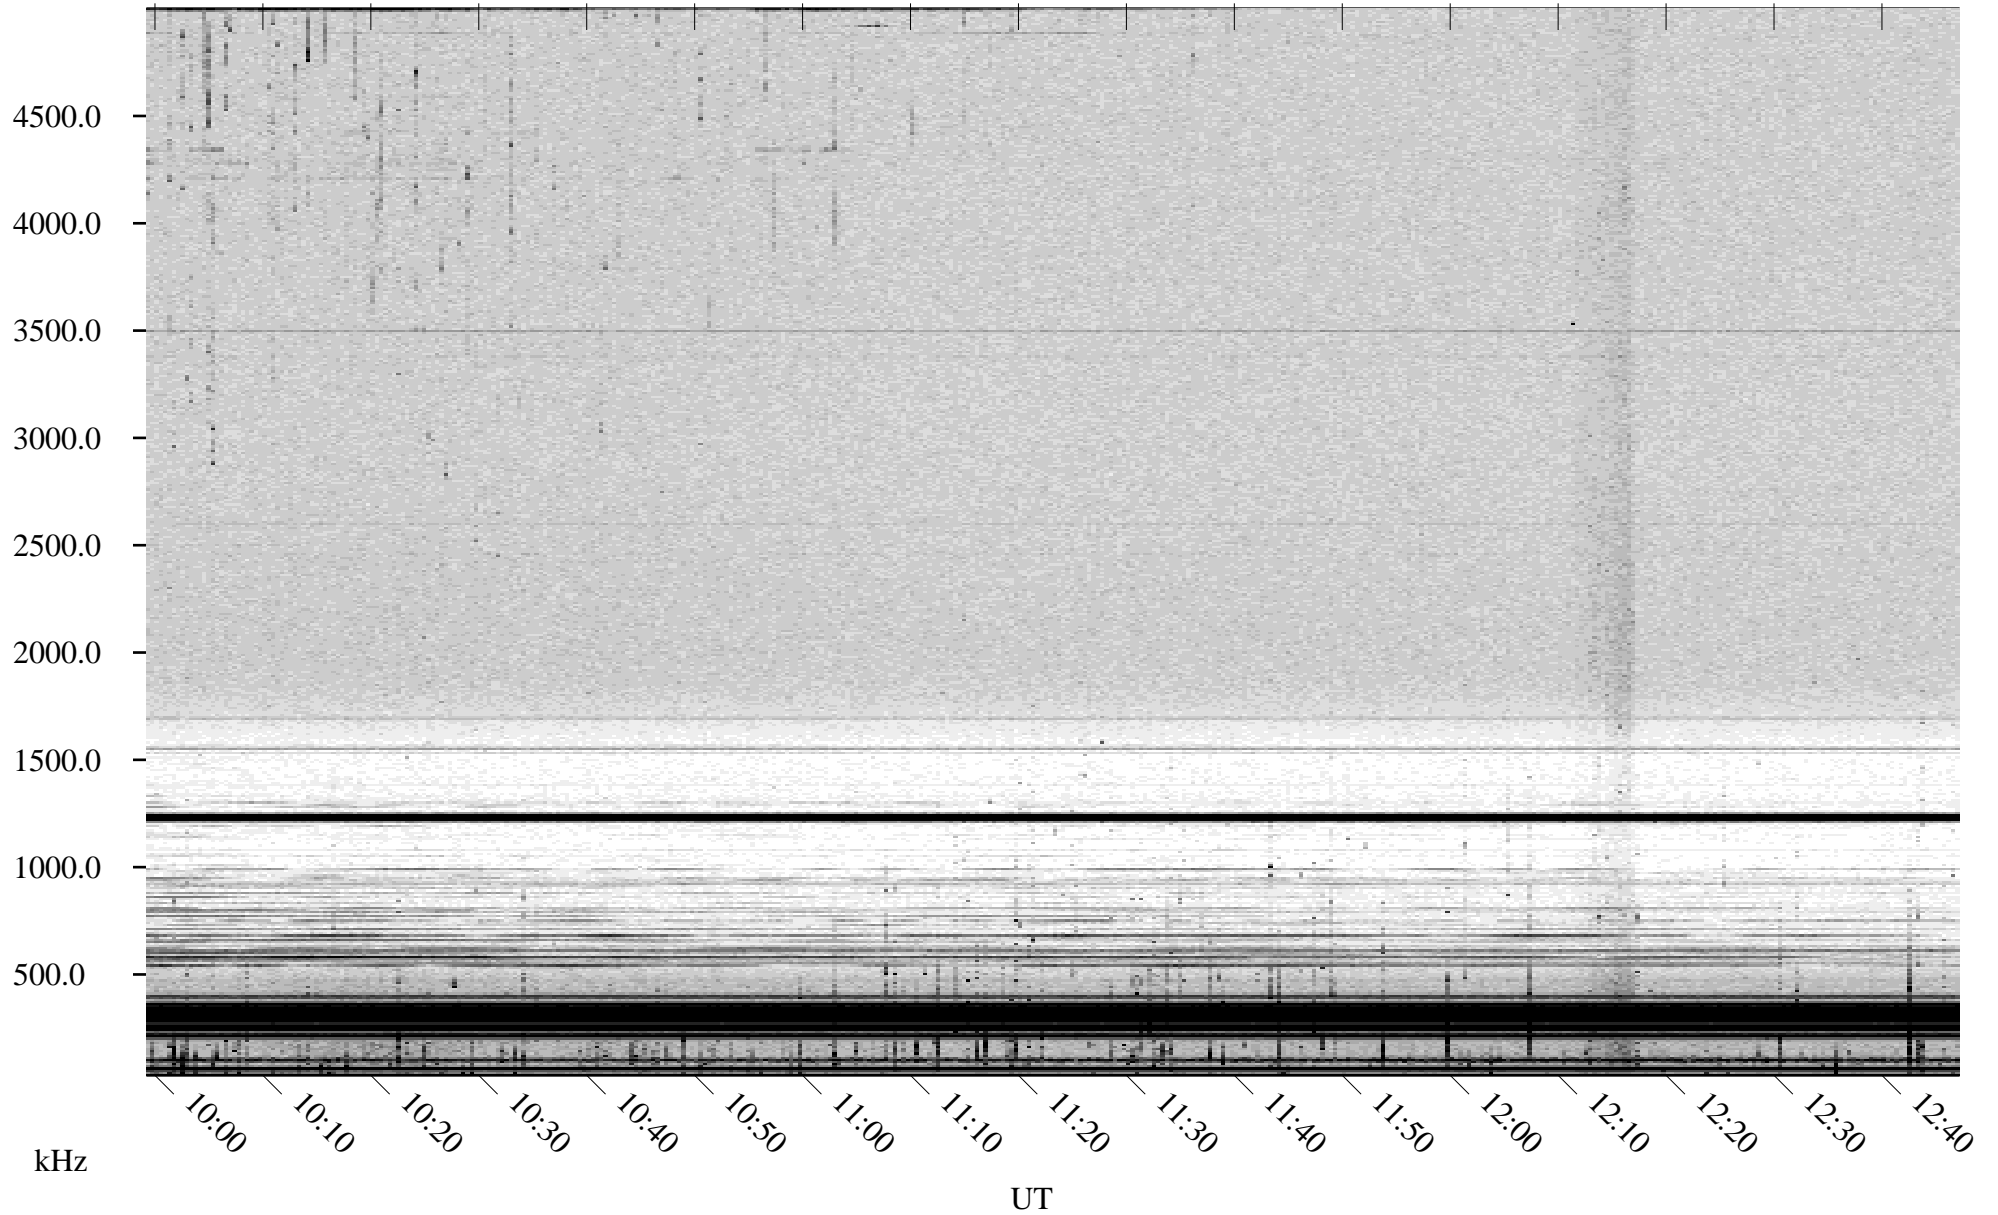

05/28/2000 Churchill, MTB

Linear Scale Black = 161 White = 15

ch00149l.r00m max_12

Page 1

05/28/2000 Churchill, MTB

Linear Scale Black = 161 White = 15

ch00149l.r00m max_12

Page 2

05/29/2000 Churchill, MTB

Linear Scale Black = 161 White = 15

ch00149l.r00m max_12

Page 3

05/29/2000 Churchill, MTB

Linear Scale Black = 161 White = 15

ch00149l.r00m max_12

Page 4

05/29/2000 Churchill, MTB

Linear Scale Black = 161 White = 15

ch00149l.r00m max_12

Page 5

05/29/2000 Churchill, MTB

Linear Scale Black = 161 White = 15

ch00149l.r00m max_12

Page 6

05/29/2000 Churchill, MTB

Linear Scale Black = 161 White = 15

ch00149l.r00m max_12

Page 7

05/29/2000 Churchill, MTB

Linear Scale Black = 161 White = 15

ch00149l.r00m max_12