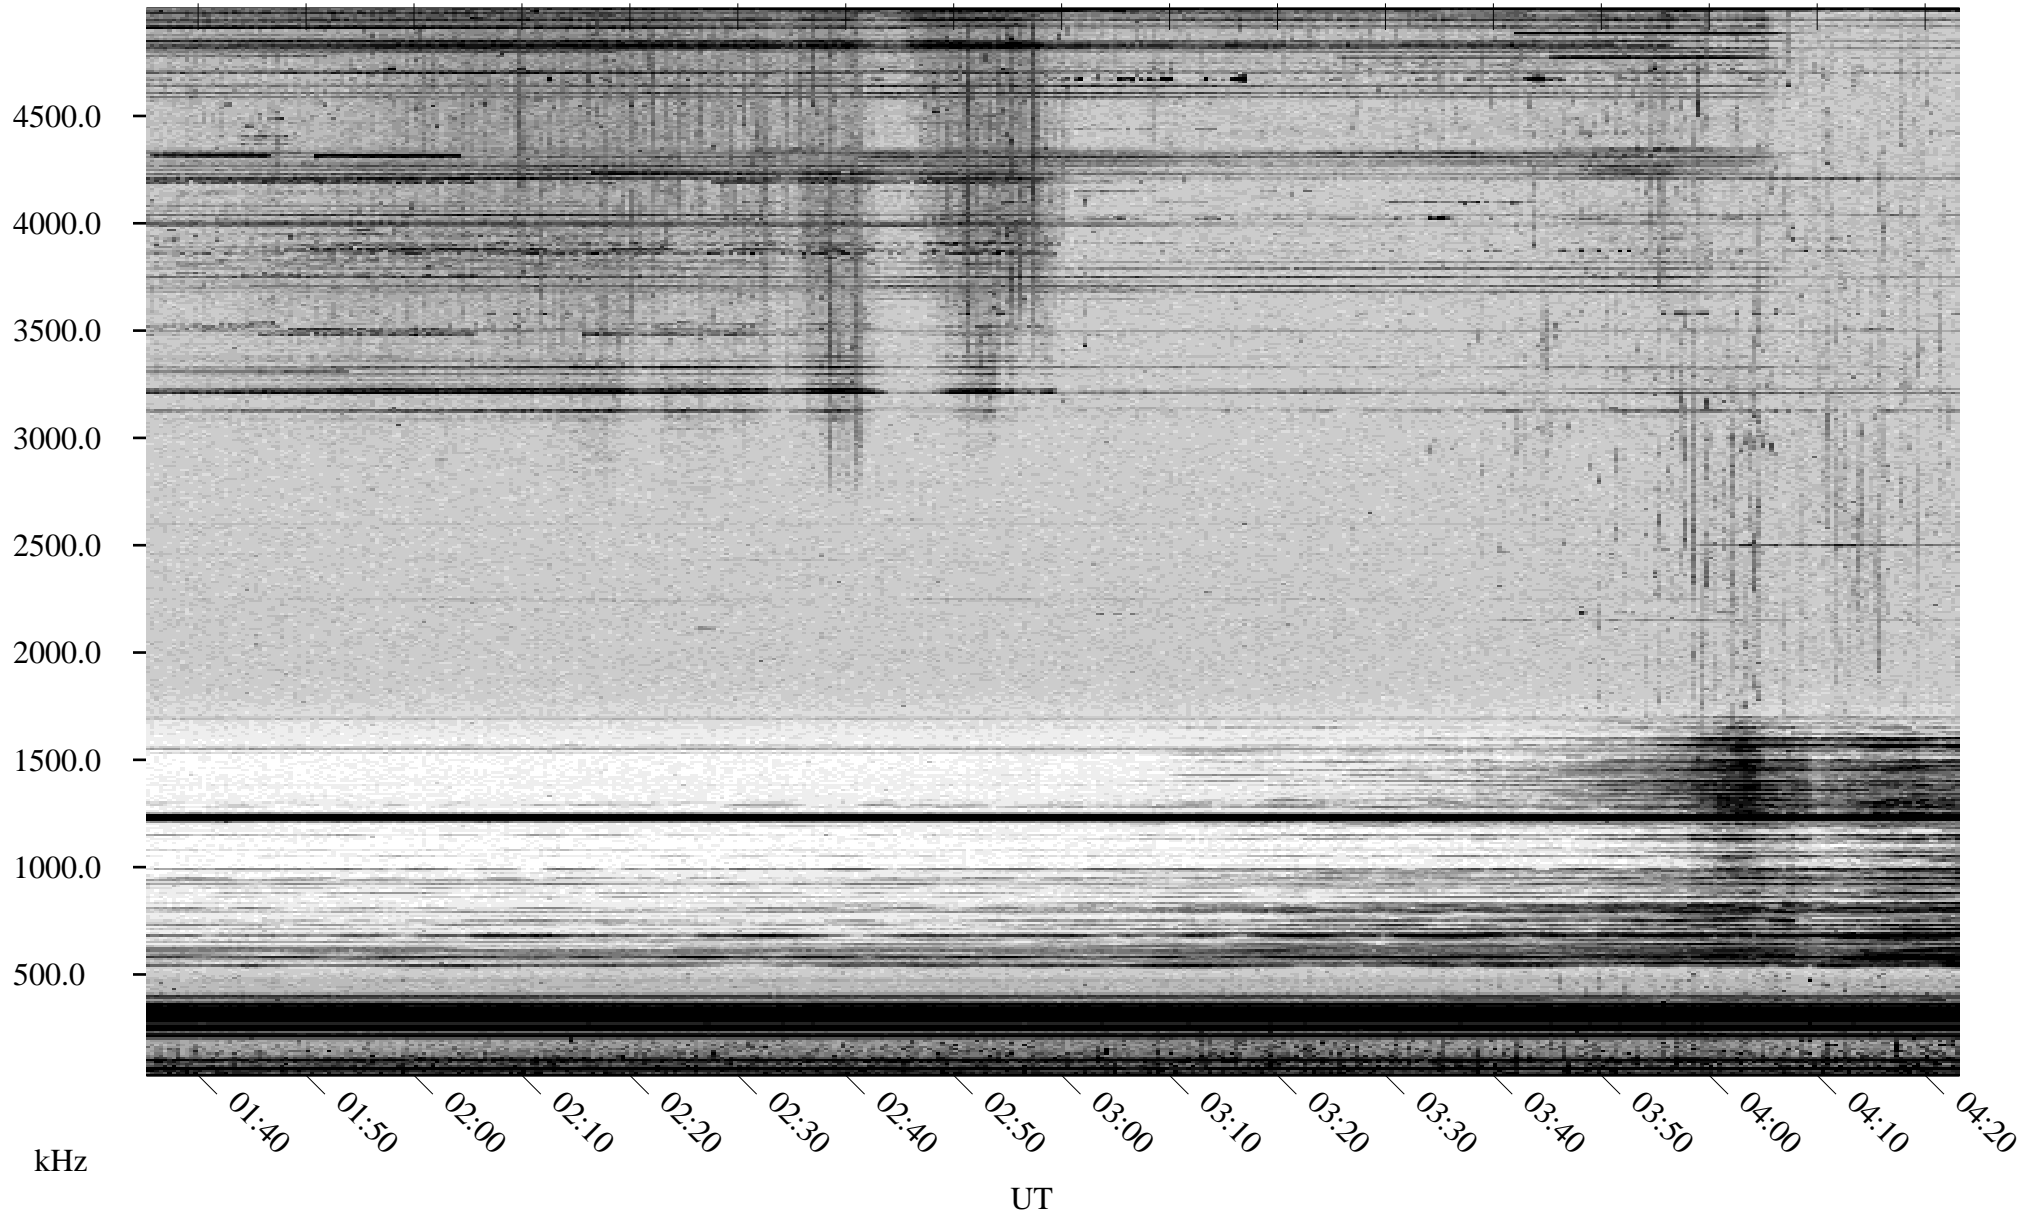

05/28/2000 Churchill, MTB

Linear Scale Black = 161 White = 15

ch00149l.r00m max_12

Page 1

05/28/2000 Churchill, MTB

Linear Scale Black = 161 White = 15

ch00149l.r00m max_12

Page 2

05/29/2000 Churchill, MTB

Linear Scale Black = 161 White = 15

ch00149l.r00m max_12

Page 3

05/29/2000 Churchill, MTB

Linear Scale Black = 161 White = 15

ch00149l.r00m max_12

Page 4

05/29/2000 Churchill, MTB

Linear Scale Black = 161 White = 15

ch00149l.r00m max_12

Page 5

05/29/2000 Churchill, MTB

Linear Scale Black = 161 White = 15

ch00149l.r00m max_12

Page 6

05/29/2000 Churchill, MTB

Linear Scale Black = 161 White = 15

ch00149l.r00m max_12

Page 7

05/29/2000 Churchill, MTB

Linear Scale Black = 161 White = 15

ch00149l.r00m max_12