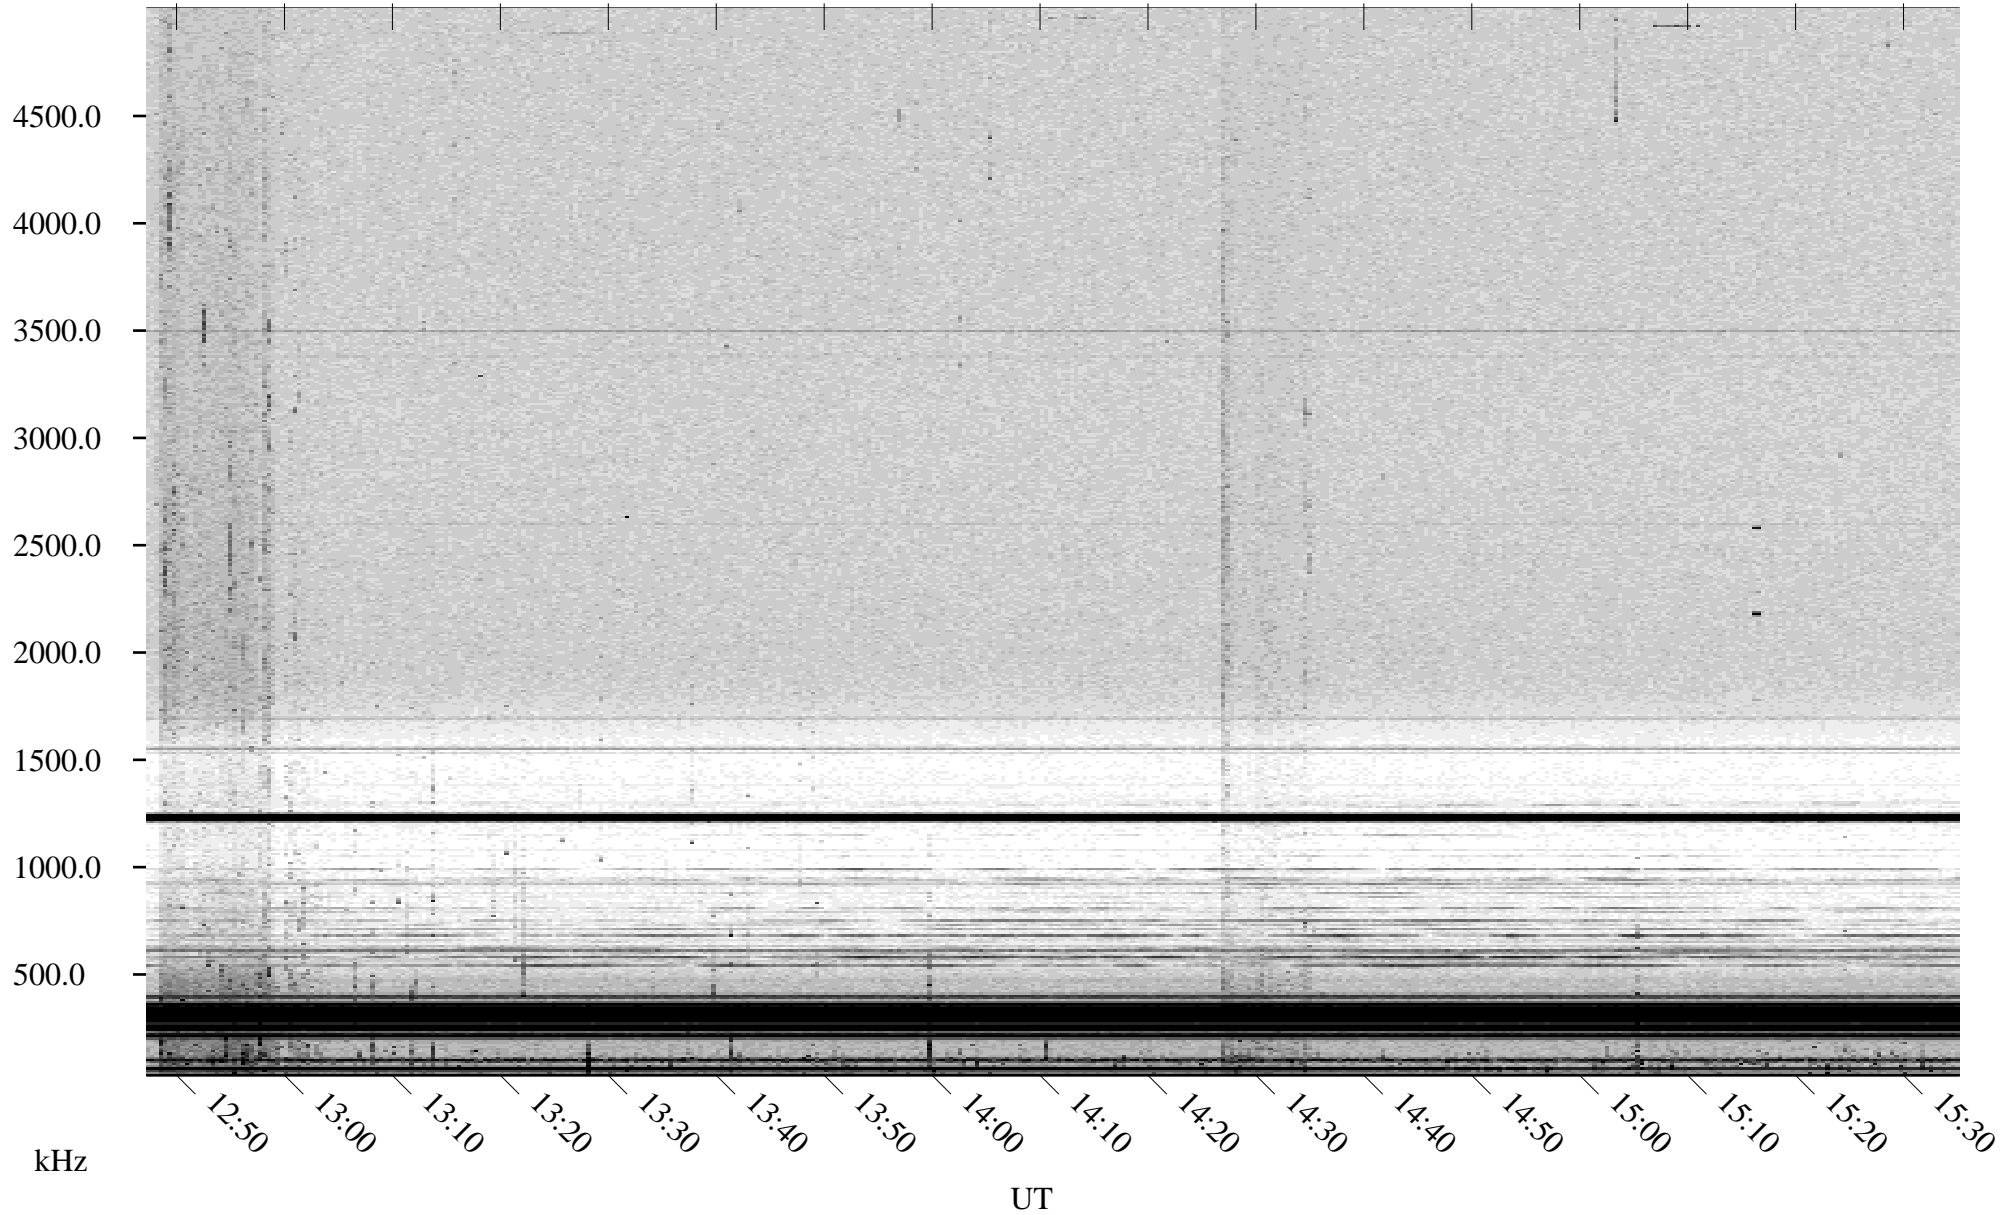

05/28/2000 Churchill, MTB

Linear Scale Black = 161 White = 15

ch00149l.r00m max_12

Page 1

05/28/2000 Churchill, MTB

Linear Scale Black = 161 White = 15

ch00149l.r00m max_12

Page 2

05/29/2000 Churchill, MTB

Linear Scale Black = 161 White = 15

ch00149l.r00m max_12

Page 3

05/29/2000 Churchill, MTB

Linear Scale Black = 161 White = 15

ch00149l.r00m max_12

Page 4

05/29/2000 Churchill, MTB

Linear Scale Black = 161 White = 15

ch00149l.r00m max_12

Page 5

05/29/2000 Churchill, MTB

Linear Scale Black = 161 White = 15

ch00149l.r00m max_12

Page 6

05/29/2000 Churchill, MTB

Linear Scale Black = 161 White = 15

ch00149l.r00m max_12

Page 7

05/29/2000 Churchill, MTB

Linear Scale Black = 161 White = 15

ch00149l.r00m max_12