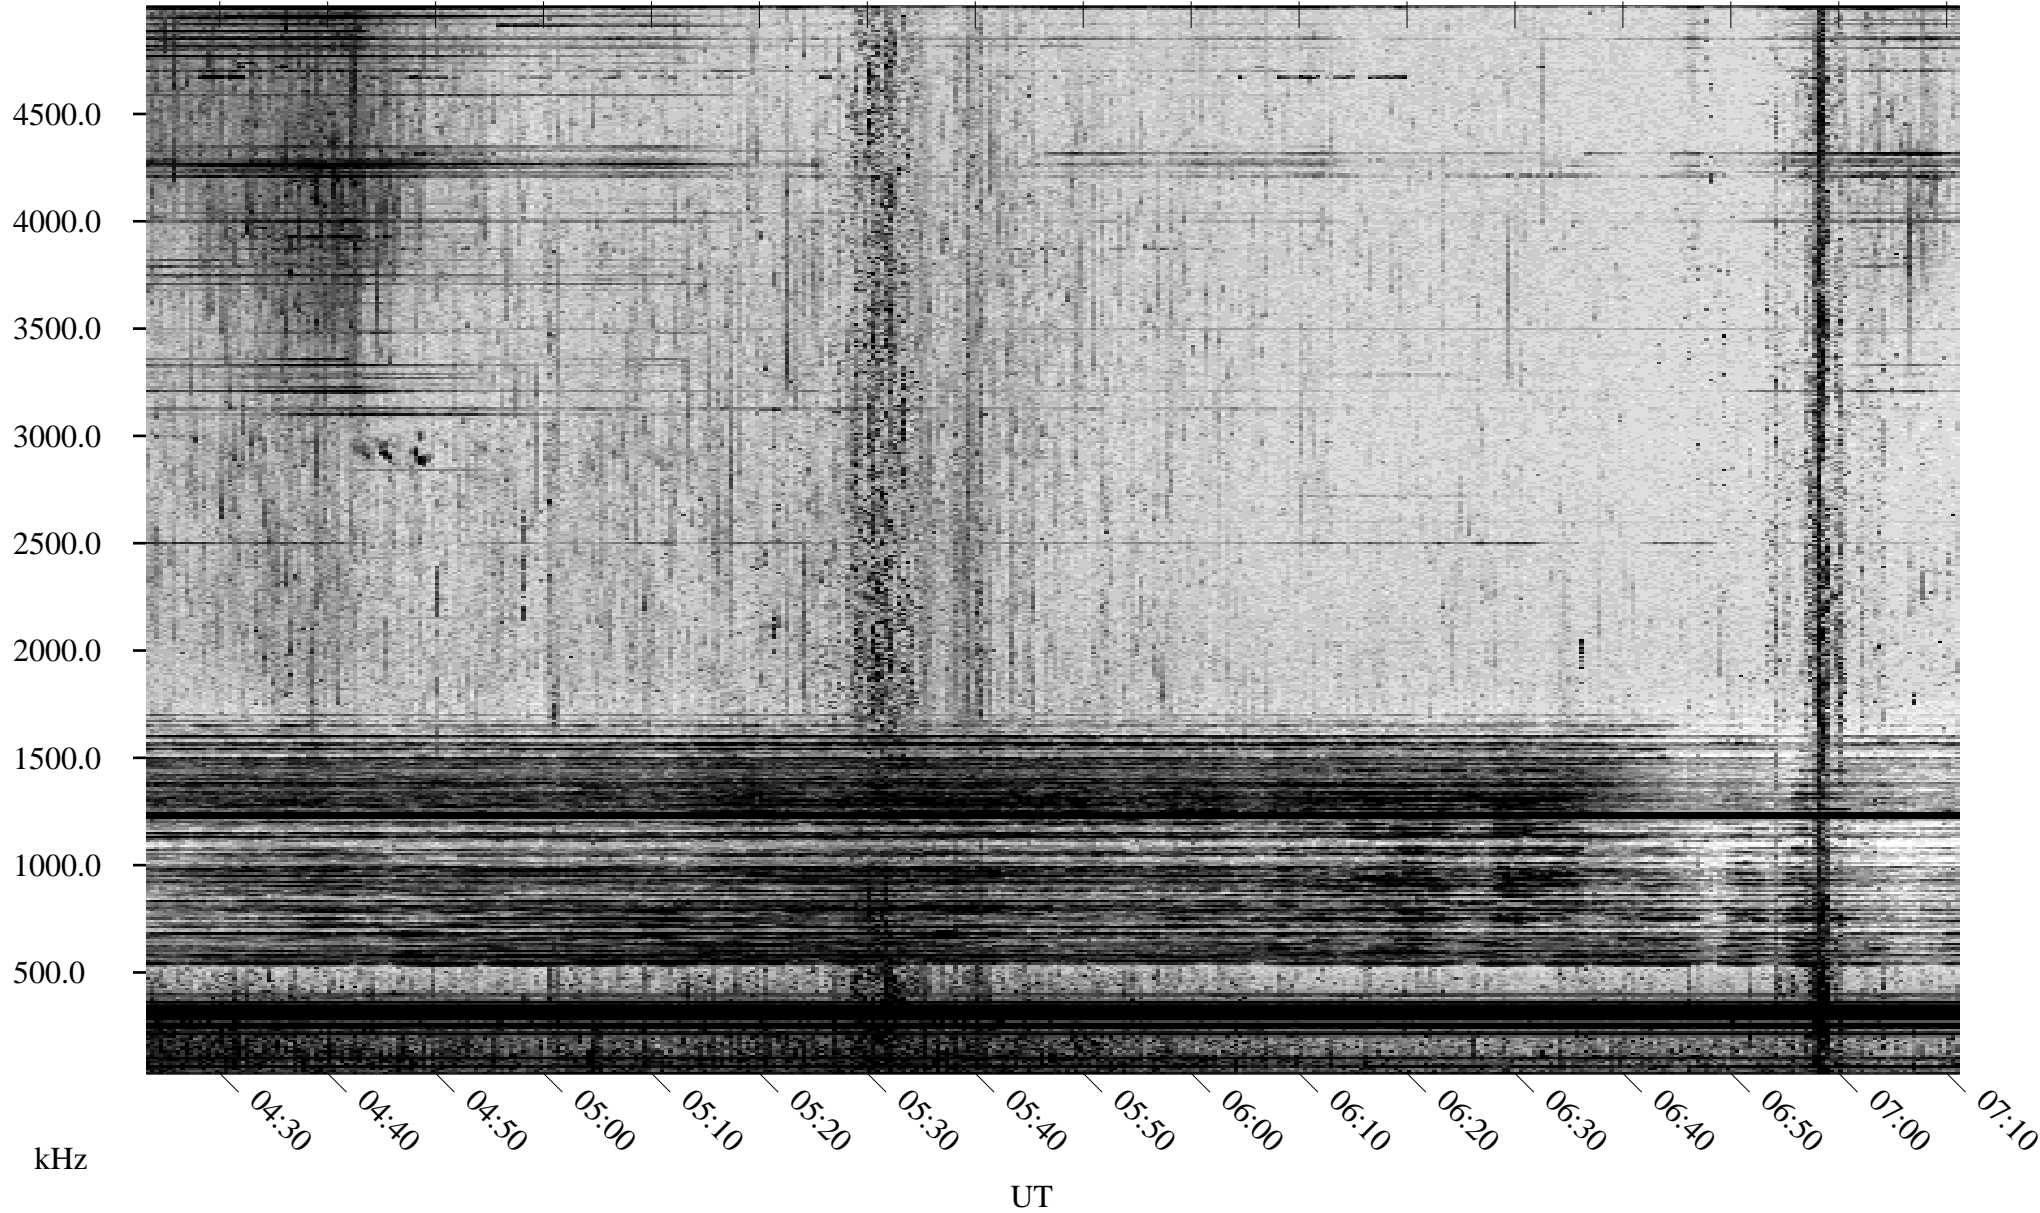

05/30/2000 Churchill, MTB

Linear Scale Black = 161 White = 15

ch001511.r00m max_12

Page 1

05/30/2000 Churchill, MTB

Linear Scale Black = 161 White = 15

ch001511.r00m max_12

Page 2

05/31/2000 Churchill, MTB

Linear Scale Black = 161 White = 15

ch001511.r00m max_12

Page 3

05/31/2000 Churchill, MTB

Linear Scale Black = 161 White = 15

ch00151l.r00m max_12

Page 4

05/31/2000 Churchill, MTB

Linear Scale Black = 161 White = 15

ch001511.r00m max_12

Page 5

05/31/2000 Churchill, MTB

Linear Scale Black = 161 White = 15

ch001511.r00m max_12

Page 6

05/31/2000 Churchill, MTB

Linear Scale Black = 161 White = 15

ch00151l.r00m max_12

05/31/2000 Churchill, MTB

Linear Scale Black = 161 White = 15

ch001511.r00m max_12

Page 8