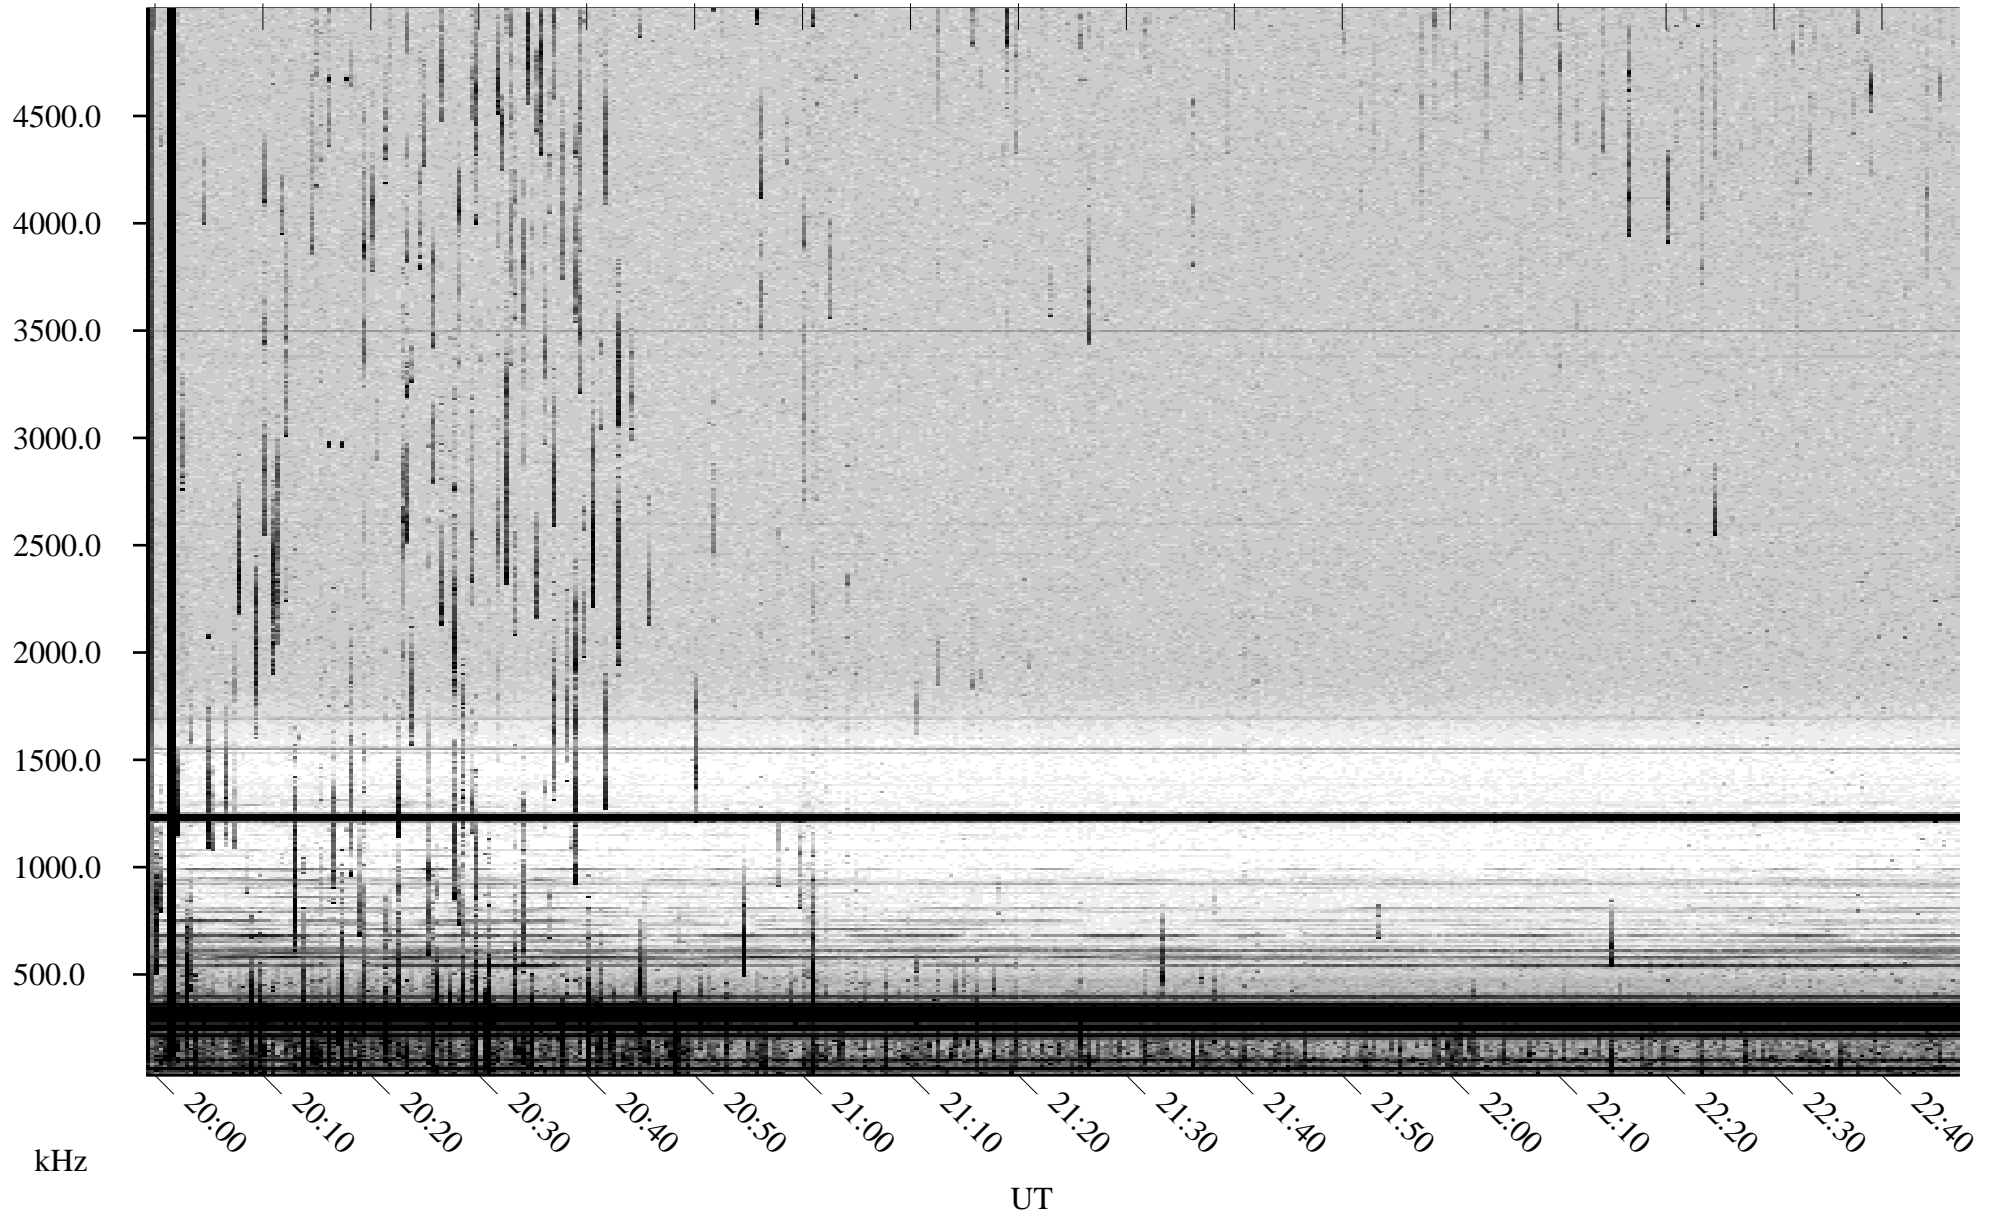

05/30/2000 Churchill, MTB

Linear Scale Black = 161 White = 15

ch001511.r00m max_12

Page 1

05/30/2000 Churchill, MTB

Linear Scale Black = 161 White = 15

ch001511.r00m max_12

Page 2

05/31/2000 Churchill, MTB

Linear Scale Black = 161 White = 15

ch001511.r00m max_12

Page 3

05/31/2000 Churchill, MTB

Linear Scale Black = 161 White = 15

ch00151l.r00m max_12

Page 4

05/31/2000 Churchill, MTB

Linear Scale Black = 161 White = 15

ch001511.r00m max_12

Page 5

05/31/2000 Churchill, MTB

Linear Scale Black = 161 White = 15

ch001511.r00m max_12

Page 6

05/31/2000 Churchill, MTB

Linear Scale Black = 161 White = 15

ch00151l.r00m max_12

05/31/2000 Churchill, MTB

Linear Scale Black = 161 White = 15

ch001511.r00m max_12

Page 8