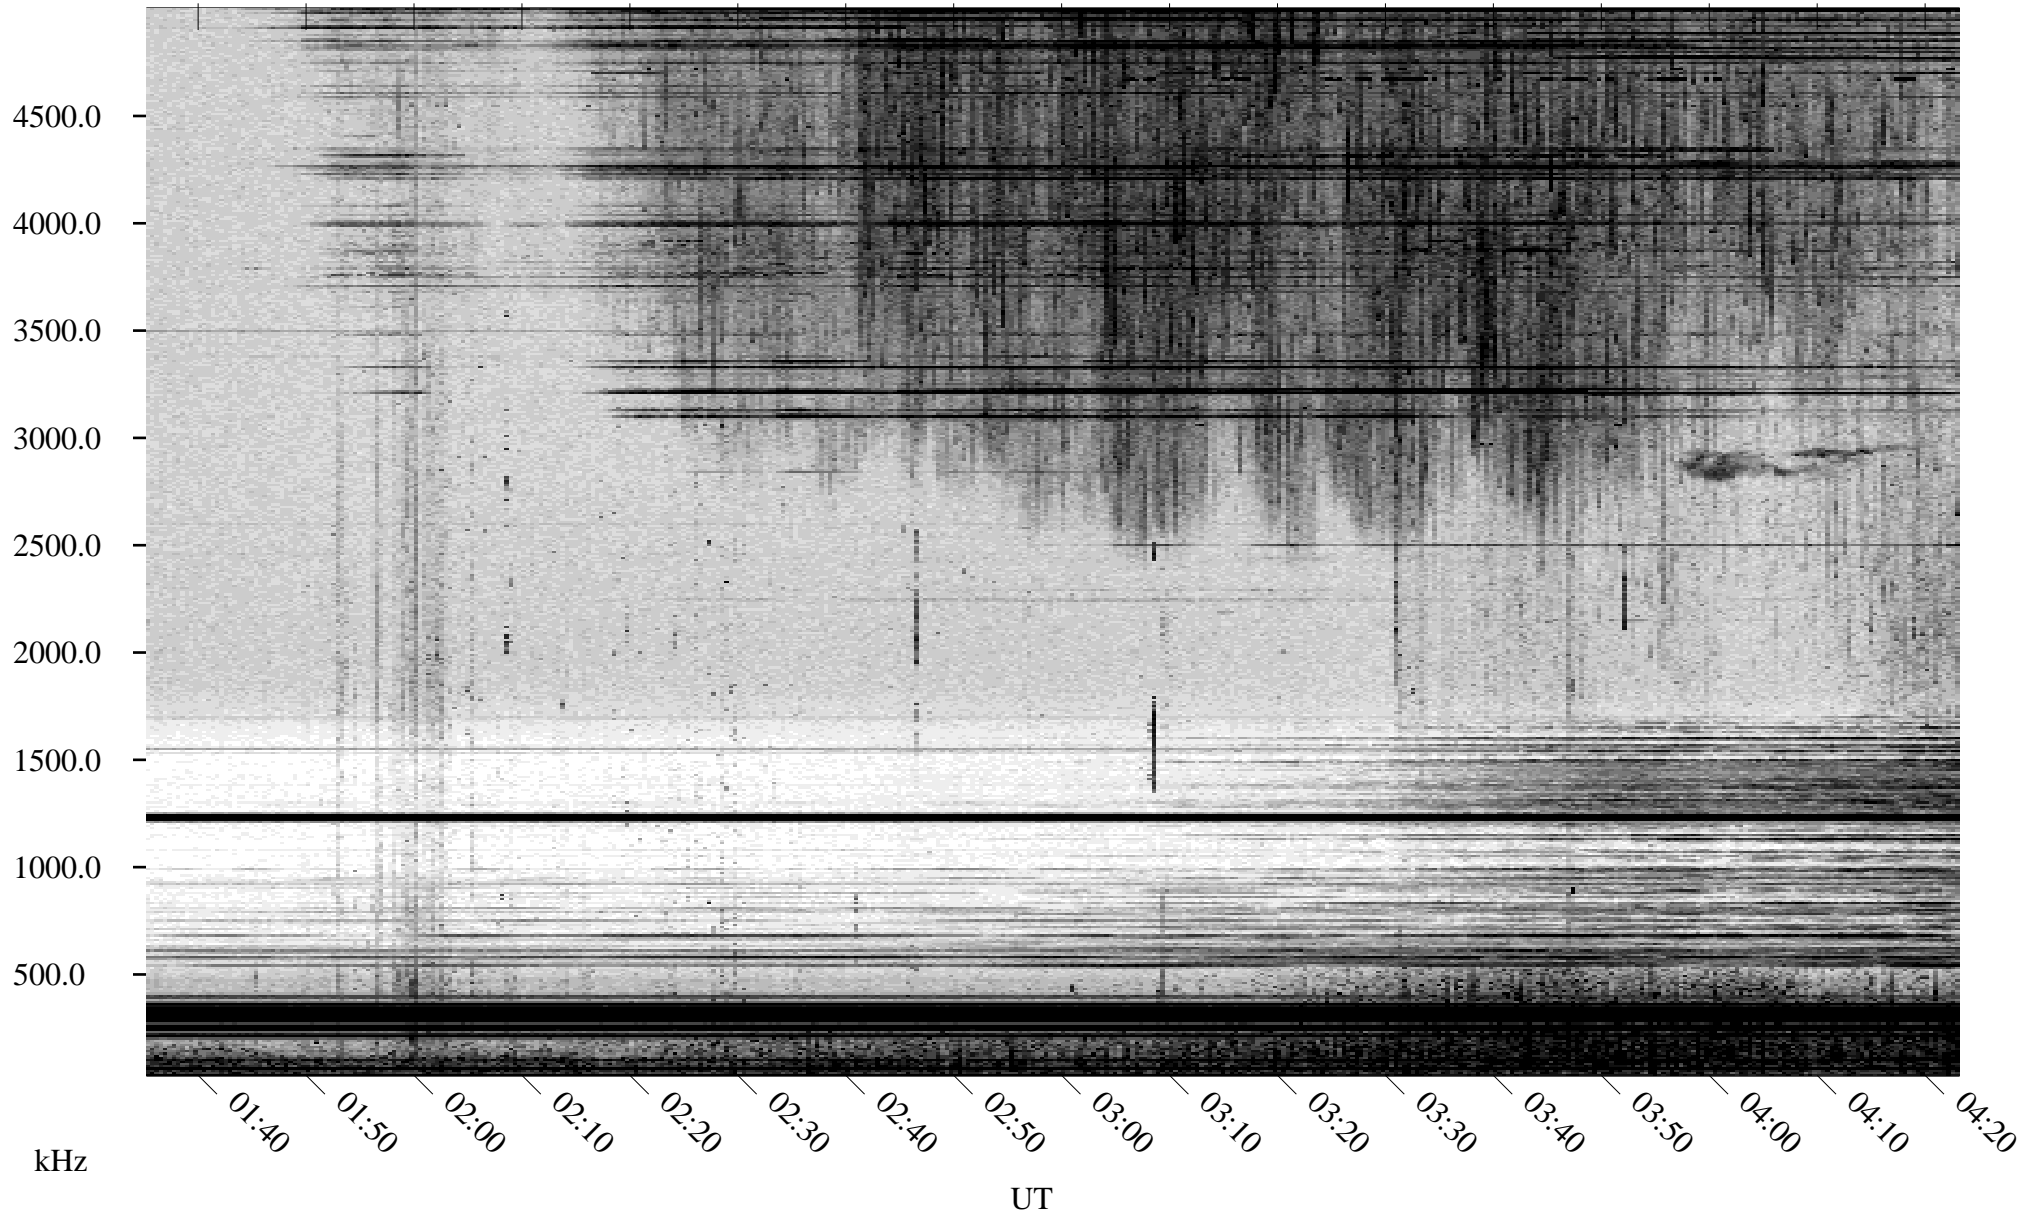

05/30/2000 Churchill, MTB

Linear Scale Black = 161 White = 15

ch001511.r00m max_12

Page 1

05/30/2000 Churchill, MTB

Linear Scale Black = 161 White = 15

ch001511.r00m max_12

Page 2

05/31/2000 Churchill, MTB

Linear Scale Black = 161 White = 15

ch001511.r00m max_12

Page 3

05/31/2000 Churchill, MTB

Linear Scale Black = 161 White = 15

ch00151l.r00m max_12

Page 4

05/31/2000 Churchill, MTB

Linear Scale Black = 161 White = 15

ch001511.r00m max_12

Page 5

05/31/2000 Churchill, MTB

Linear Scale Black = 161 White = 15

ch001511.r00m max_12

Page 6

05/31/2000 Churchill, MTB

Linear Scale Black = 161 White = 15

ch00151l.r00m max_12

05/31/2000 Churchill, MTB

Linear Scale Black = 161 White = 15

ch001511.r00m max_12

Page 8