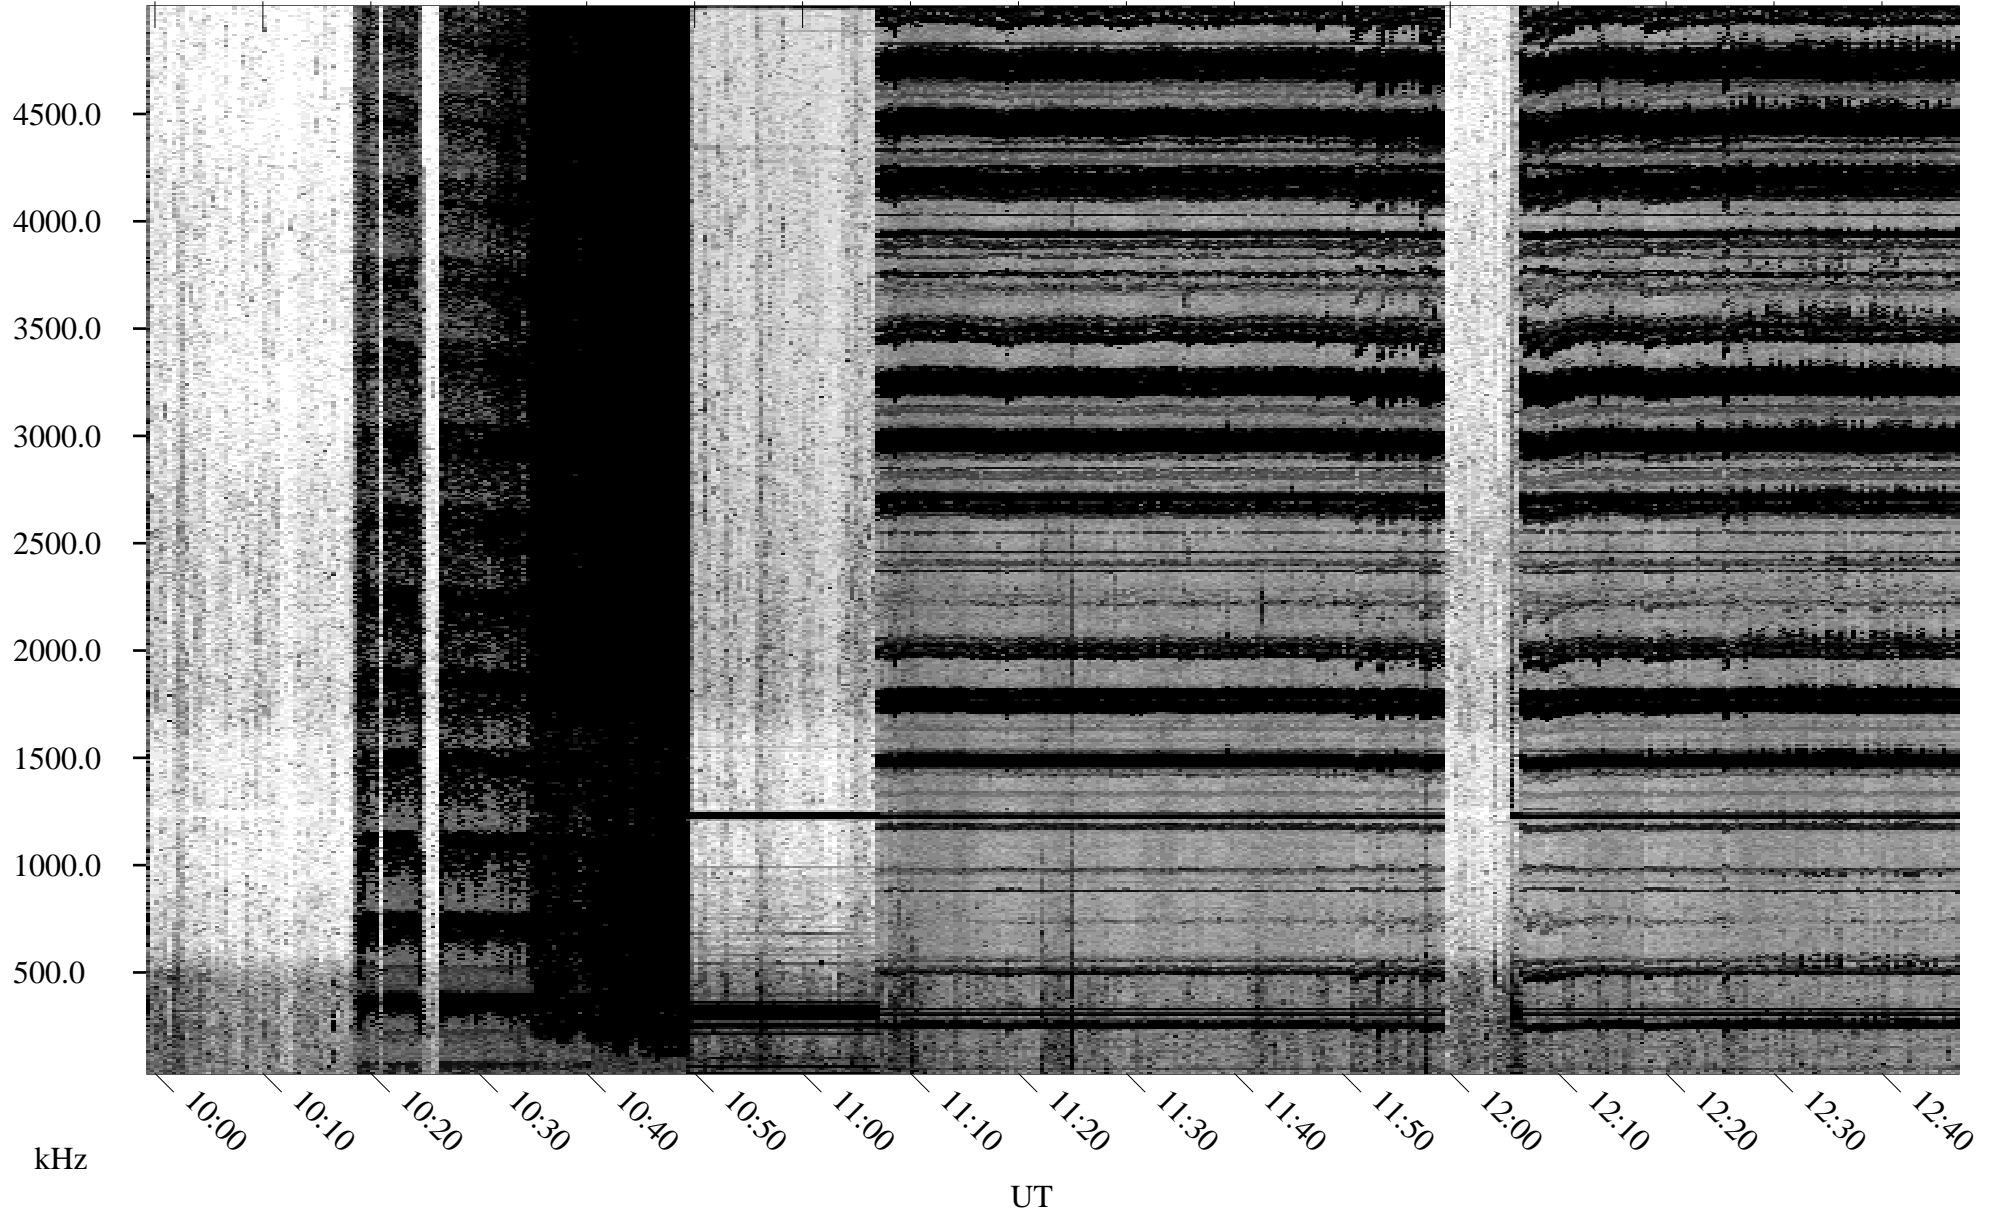

05/30/2000 Churchill, MTB

Linear Scale Black = 161 White = 15

ch001511.r00m max_12

Page 1

05/30/2000 Churchill, MTB

Linear Scale Black = 161 White = 15

ch001511.r00m max_12

Page 2

05/31/2000 Churchill, MTB

Linear Scale Black = 161 White = 15

ch001511.r00m max_12

Page 3

05/31/2000 Churchill, MTB

Linear Scale Black = 161 White = 15

ch00151l.r00m max_12

Page 4

05/31/2000 Churchill, MTB

Linear Scale Black = 161 White = 15

ch001511.r00m max_12

Page 5

05/31/2000 Churchill, MTB

Linear Scale Black = 161 White = 15

ch001511.r00m max_12

Page 6

05/31/2000 Churchill, MTB

Linear Scale Black = 161 White = 15

ch00151l.r00m max_12

05/31/2000 Churchill, MTB

Linear Scale Black = 161 White = 15

ch001511.r00m max_12

Page 8