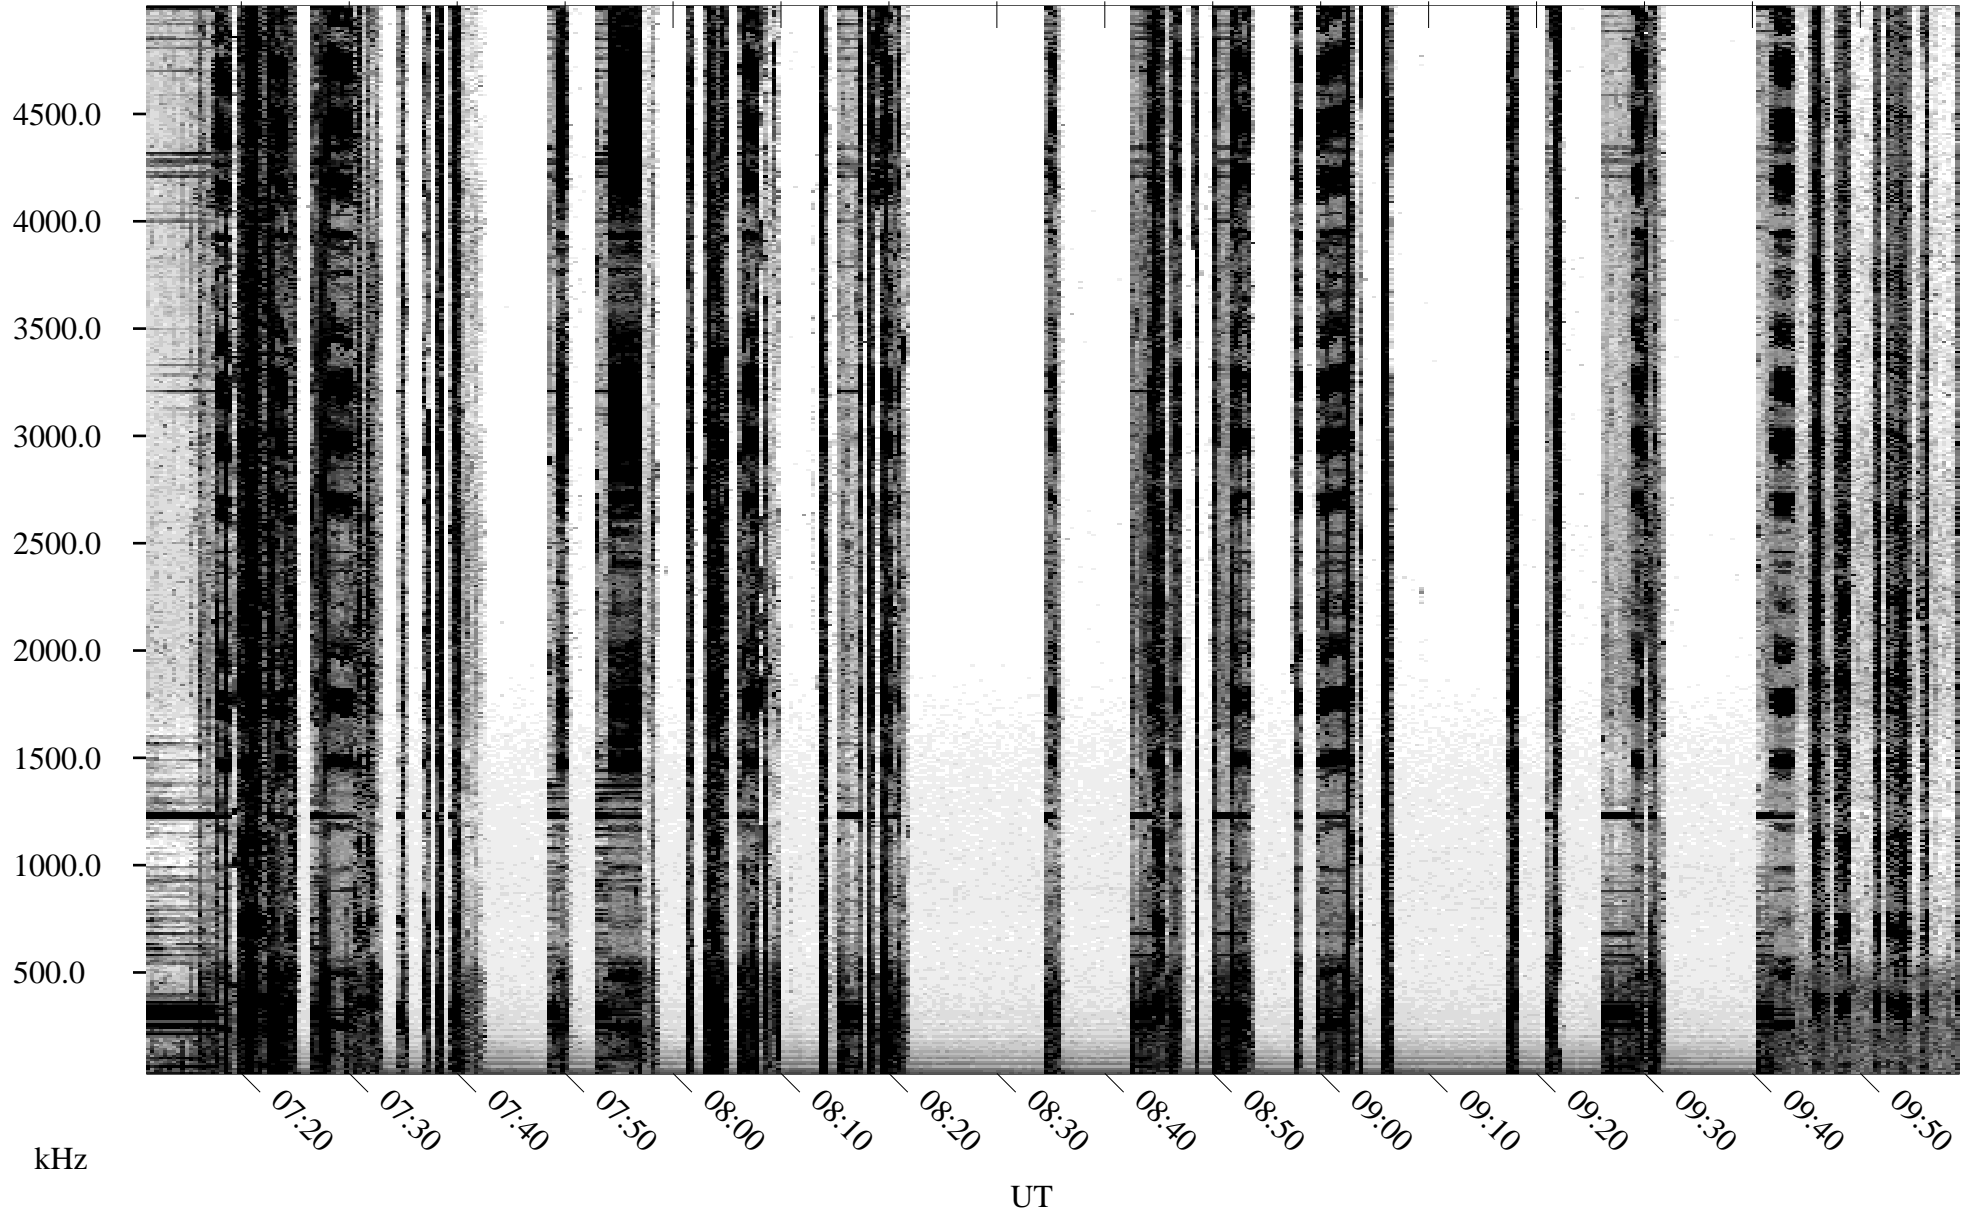

05/30/2000 Churchill, MTB

Linear Scale Black = 161 White = 15

ch001511.r00m max_12

Page 1

05/30/2000 Churchill, MTB

Linear Scale Black = 161 White = 15

ch001511.r00m max_12

Page 2

05/31/2000 Churchill, MTB

Linear Scale Black = 161 White = 15

ch001511.r00m max_12

Page 3

05/31/2000 Churchill, MTB

Linear Scale Black = 161 White = 15

ch00151l.r00m max_12

Page 4

05/31/2000 Churchill, MTB

Linear Scale Black = 161 White = 15

ch001511.r00m max_12

Page 5

05/31/2000 Churchill, MTB

Linear Scale Black = 161 White = 15

ch001511.r00m max_12

Page 6

05/31/2000 Churchill, MTB

Linear Scale Black = 161 White = 15

ch00151l.r00m max_12

05/31/2000 Churchill, MTB

Linear Scale Black = 161 White = 15

ch001511.r00m max_12

Page 8