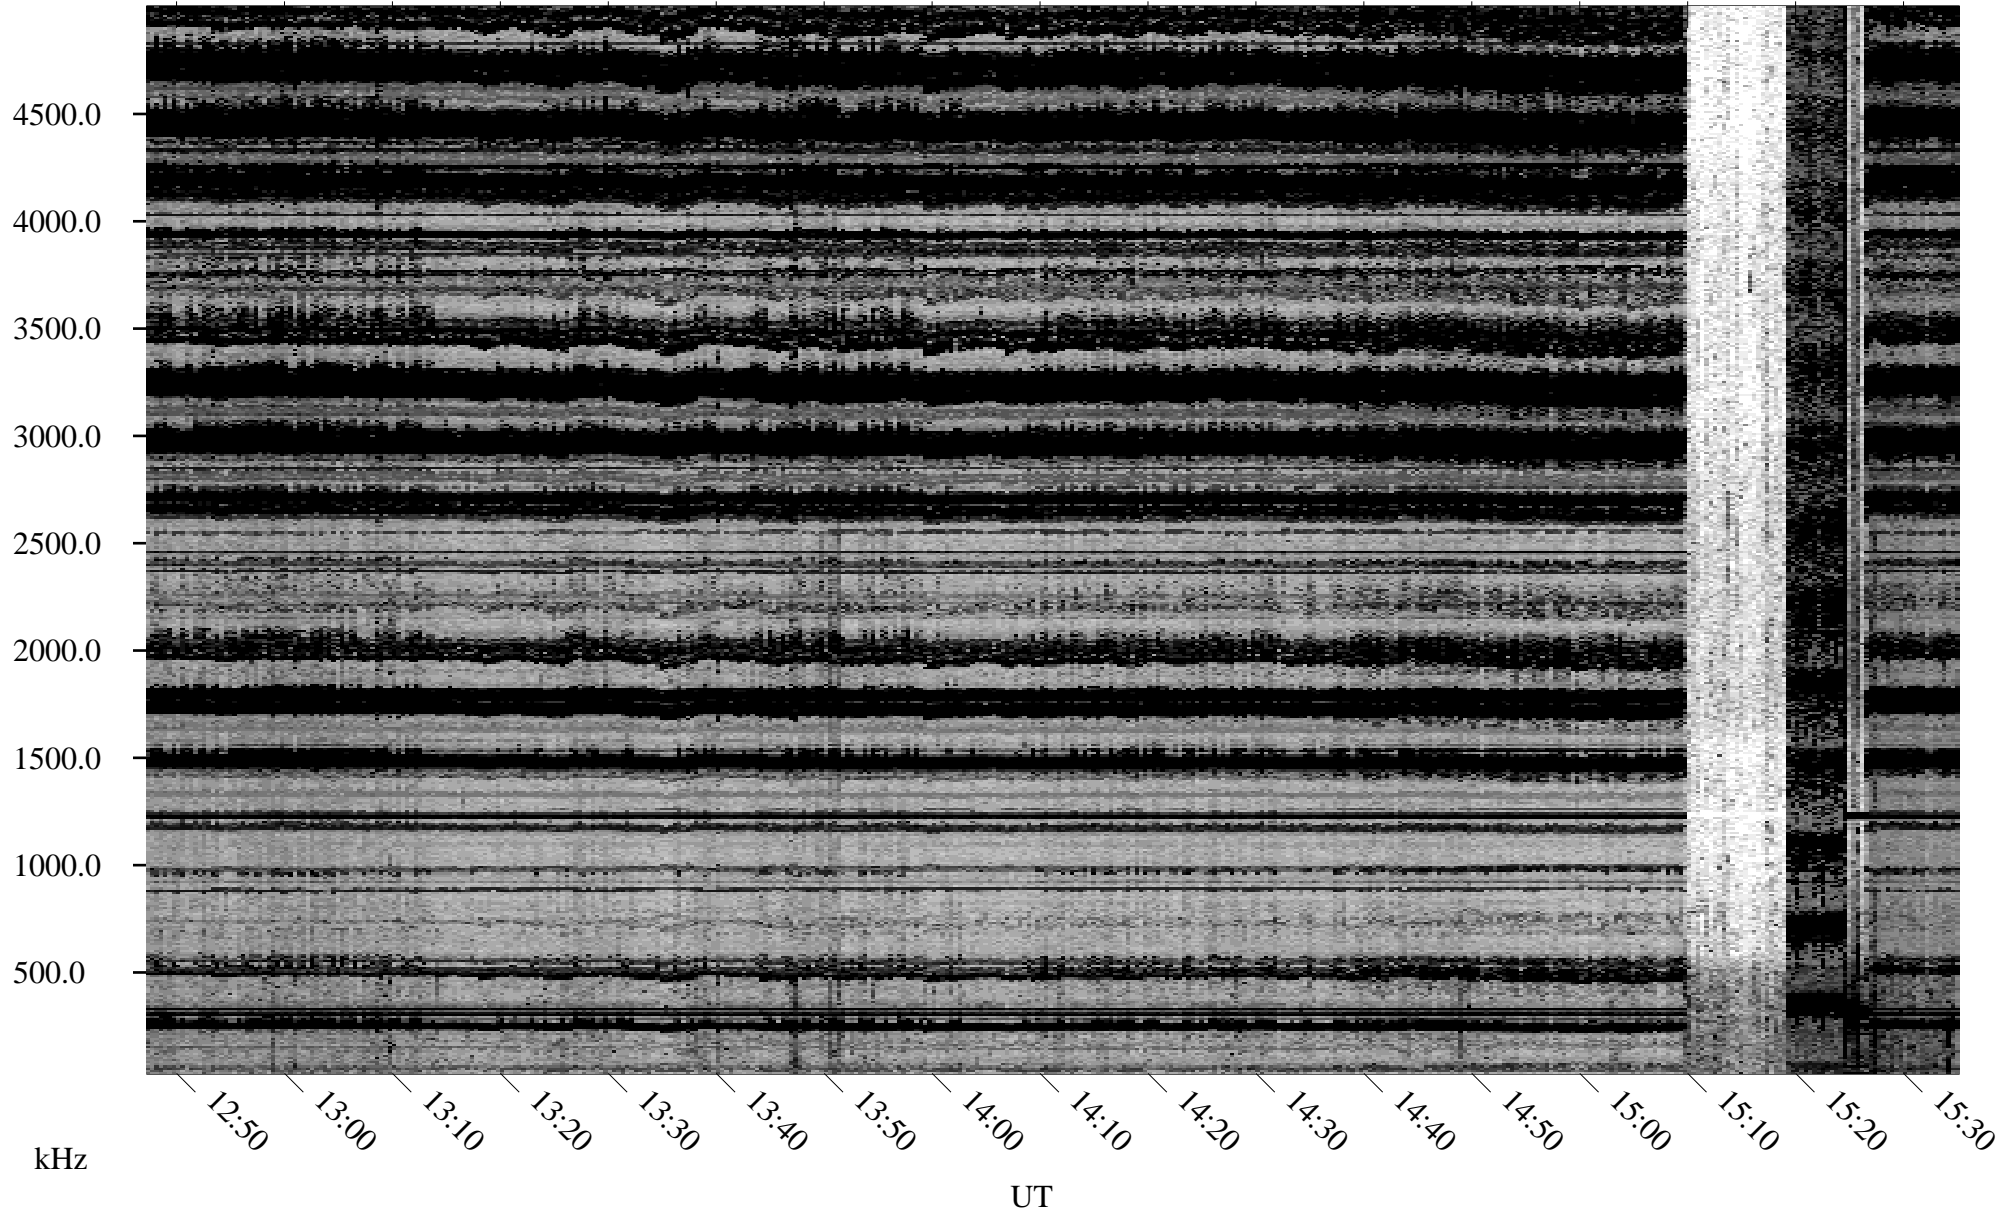

05/30/2000 Churchill, MTB

Linear Scale Black = 161 White = 15

ch001511.r00m max_12

Page 1

05/30/2000 Churchill, MTB

Linear Scale Black = 161 White = 15

ch001511.r00m max_12

Page 2

05/31/2000 Churchill, MTB

Linear Scale Black = 161 White = 15

ch001511.r00m max_12

Page 3

05/31/2000 Churchill, MTB

Linear Scale Black = 161 White = 15

ch00151l.r00m max_12

Page 4

05/31/2000 Churchill, MTB

Linear Scale Black = 161 White = 15

ch001511.r00m max_12

Page 5

05/31/2000 Churchill, MTB

Linear Scale Black = 161 White = 15

ch001511.r00m max_12

Page 6

05/31/2000 Churchill, MTB

Linear Scale Black = 161 White = 15

ch00151l.r00m max_12

05/31/2000 Churchill, MTB

Linear Scale Black = 161 White = 15

ch001511.r00m max_12

Page 8