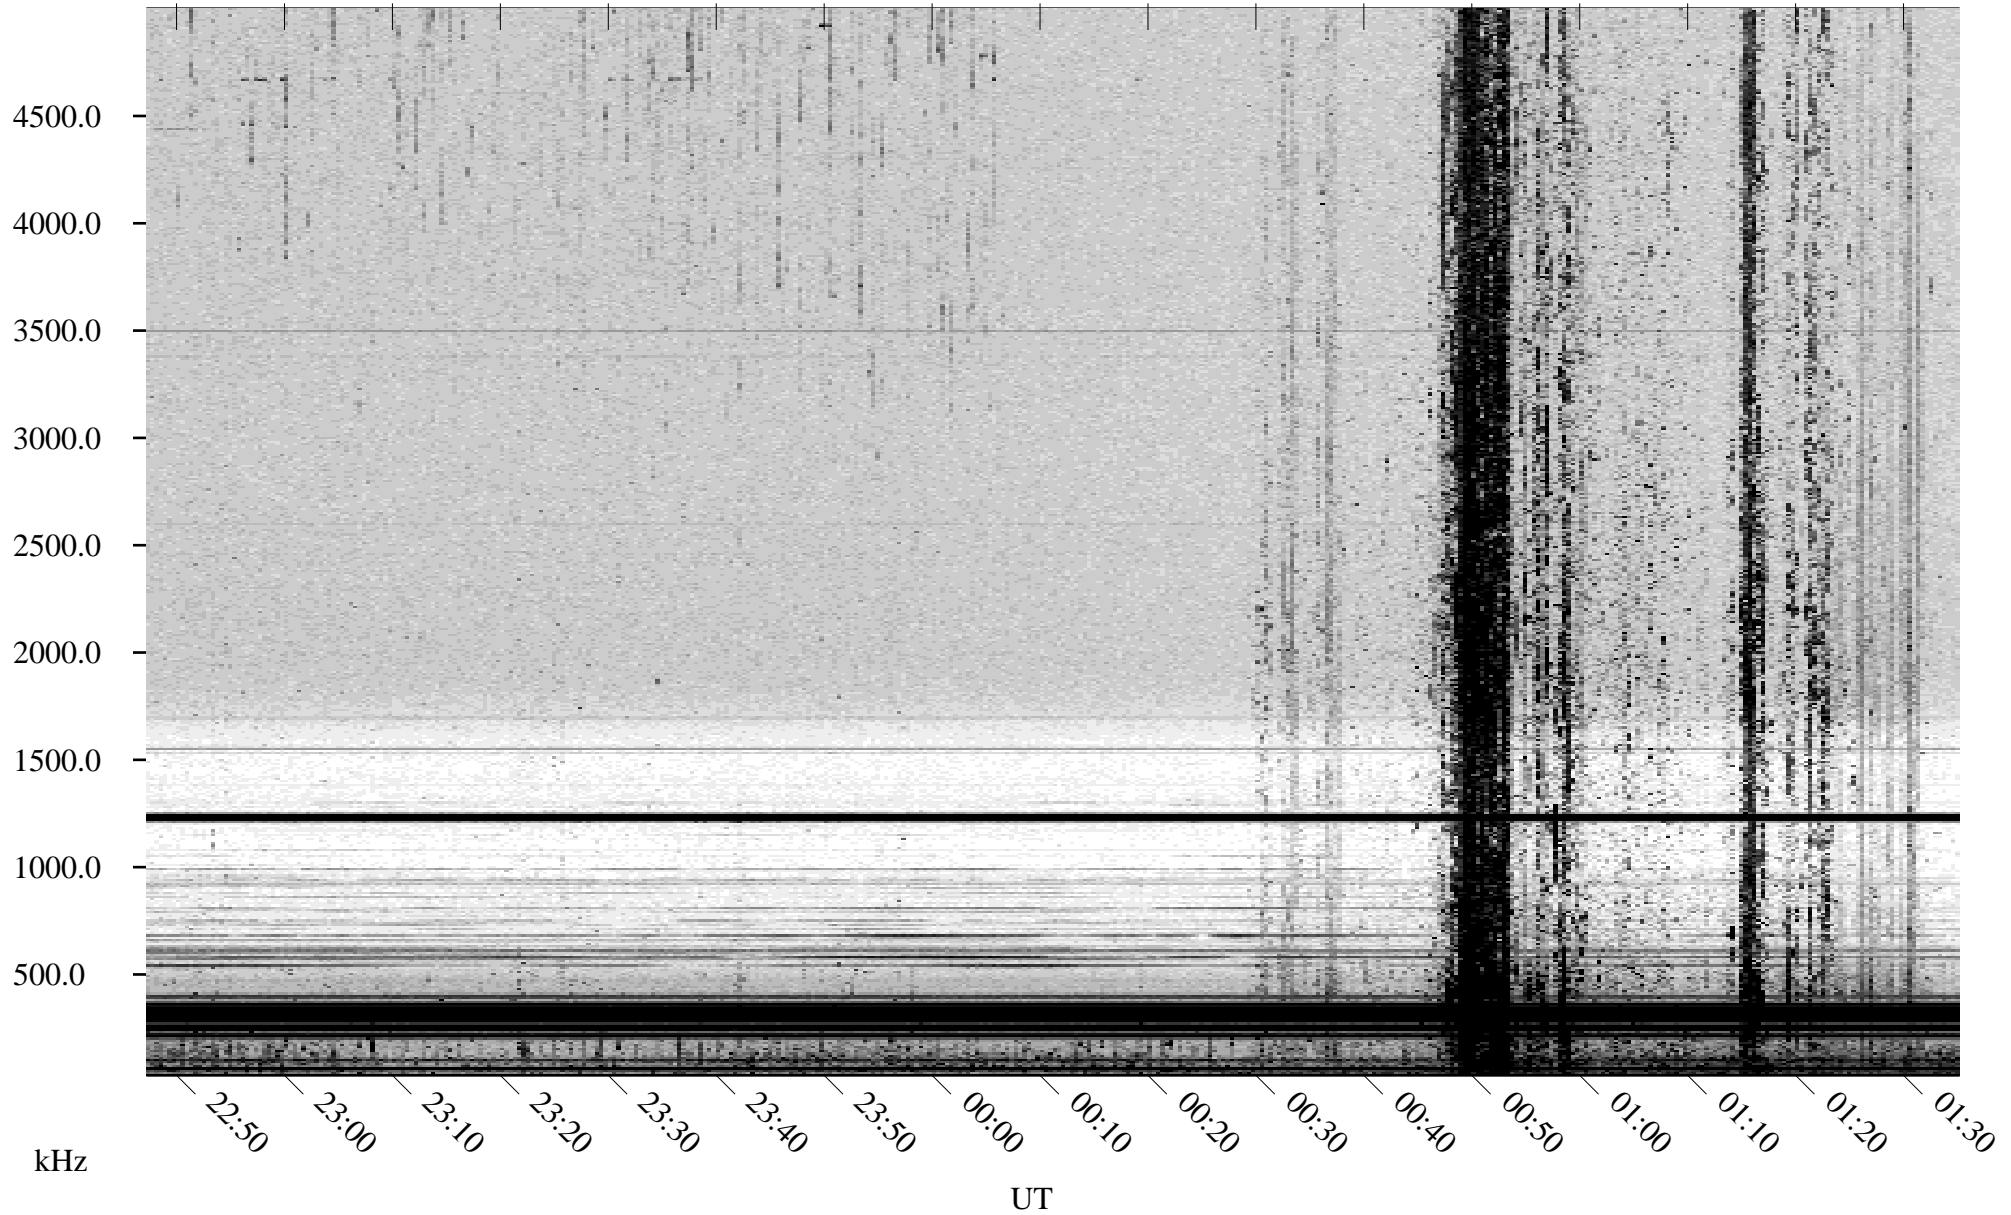

05/30/2000 Churchill, MTB

Linear Scale Black = 161 White = 15

ch001511.r00m max_12

Page 1

05/30/2000 Churchill, MTB

Linear Scale Black = 161 White = 15

ch001511.r00m max_12

Page 2

05/31/2000 Churchill, MTB

Linear Scale Black = 161 White = 15

ch001511.r00m max_12

Page 3

05/31/2000 Churchill, MTB

Linear Scale Black = 161 White = 15

ch00151l.r00m max_12

Page 4

05/31/2000 Churchill, MTB

Linear Scale Black = 161 White = 15

ch001511.r00m max_12

Page 5

05/31/2000 Churchill, MTB

Linear Scale Black = 161 White = 15

ch001511.r00m max_12

Page 6

05/31/2000 Churchill, MTB

Linear Scale Black = 161 White = 15

ch00151l.r00m max_12

05/31/2000 Churchill, MTB

Linear Scale Black = 161 White = 15

ch001511.r00m max_12

Page 8