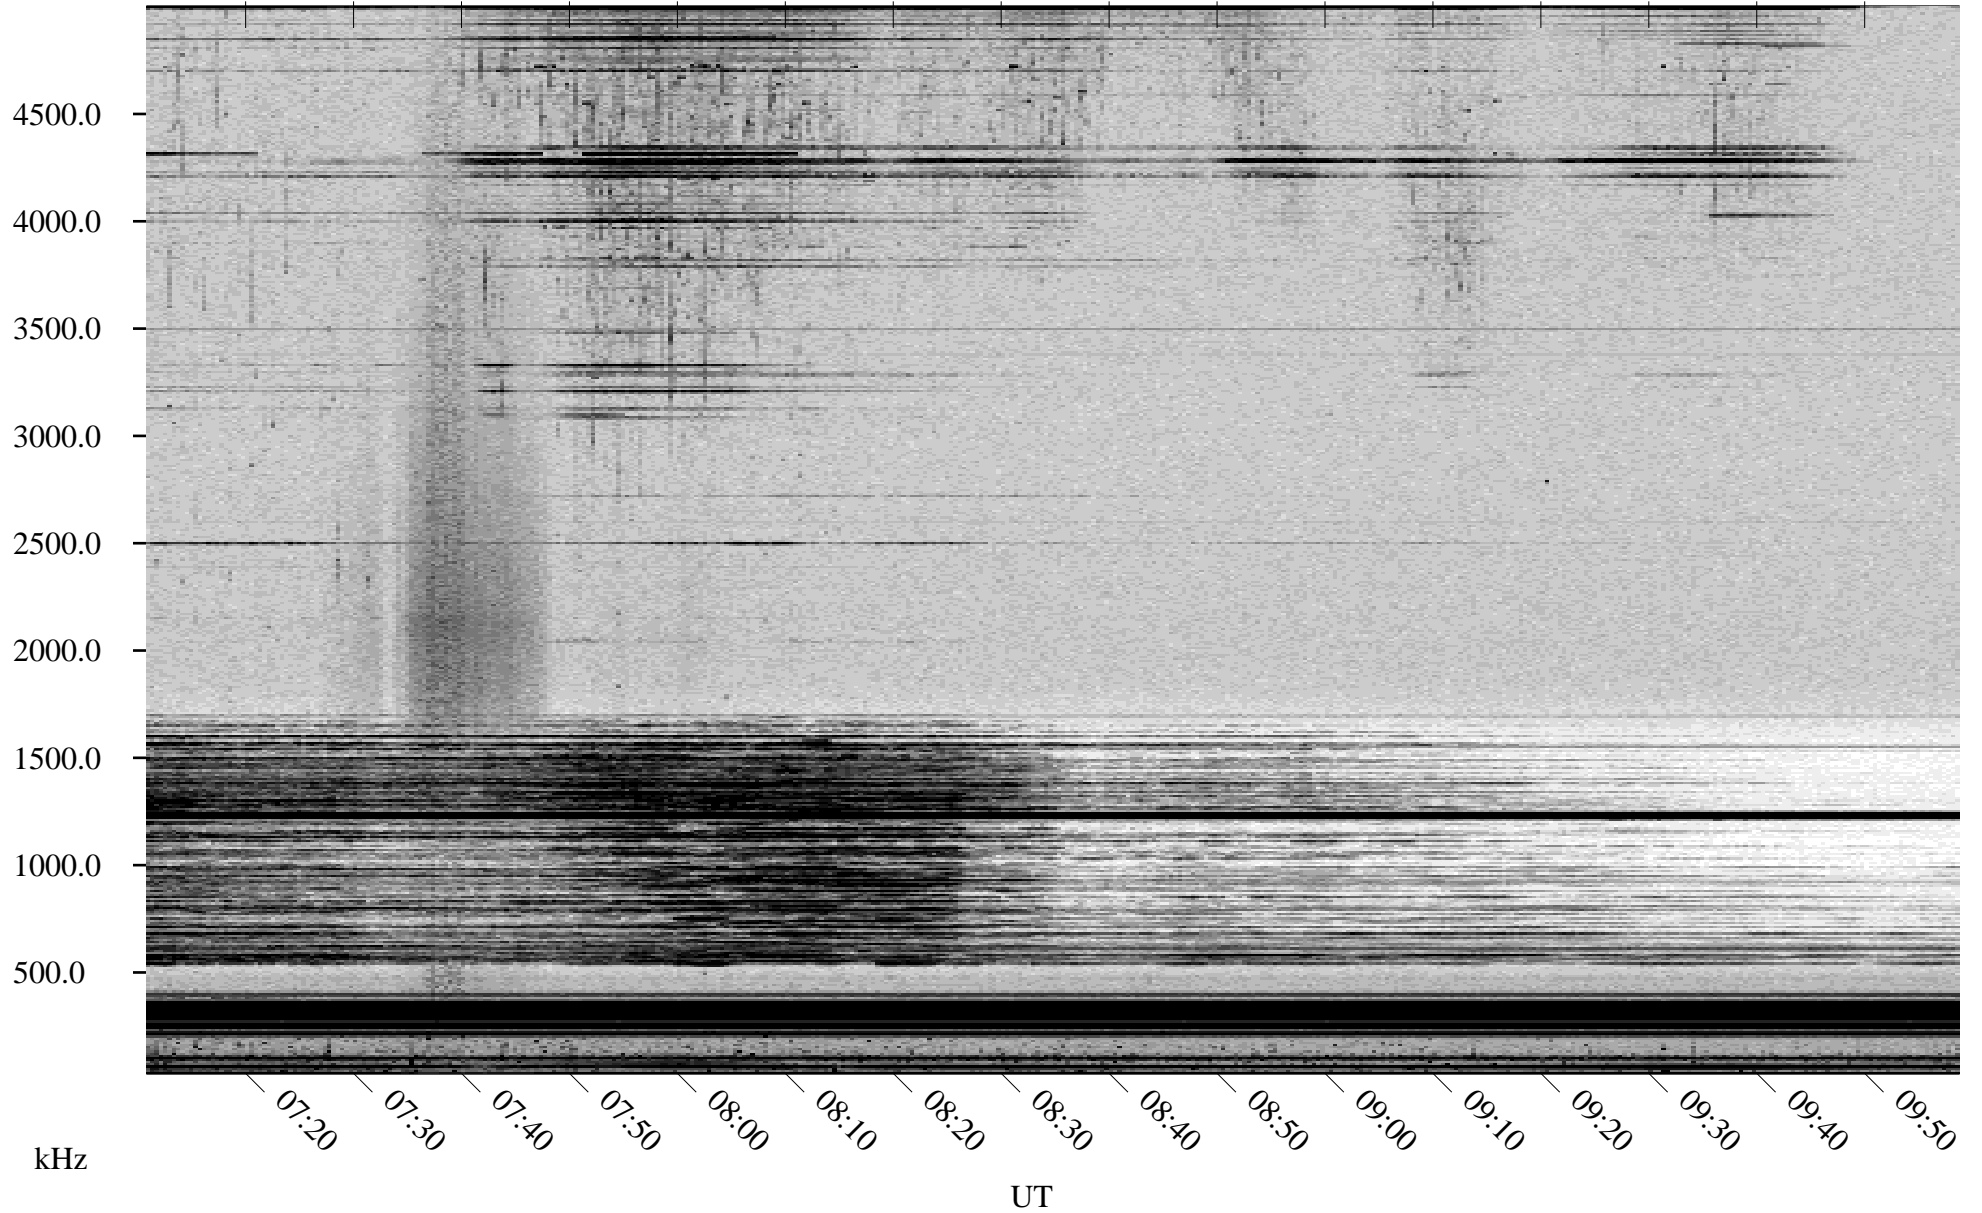

06/05/2000 Churchill, MTB

Linear Scale Black = 161 White = 15

ch00157l.r00m max_12

Page 1

06/05/2000 Churchill, MTB

Linear Scale Black = 161 White = 15

ch00157l.r00m max_12

Page 2

06/06/2000 Churchill, MTB

Linear Scale Black = 161 White = 15

ch00157l.r00m max_12

Page 3

06/06/2000 Churchill, MTB

Linear Scale Black = 161 White = 15

ch00157l.r00m max_12

Page 4

06/06/2000 Churchill, MTB

Linear Scale Black = 161 White = 15

ch00157l.r00m max_12

Page 5

06/06/2000 Churchill, MTB

Linear Scale Black = 161 White = 15

ch00157l.r00m max_12

Page 6

06/06/2000 Churchill, MTB

Linear Scale Black = 161 White = 15

ch00157l.r00m max_12

Page 7

06/06/2000 Churchill, MTB

Linear Scale Black = 161 White = 15

ch00157l.r00m max_12