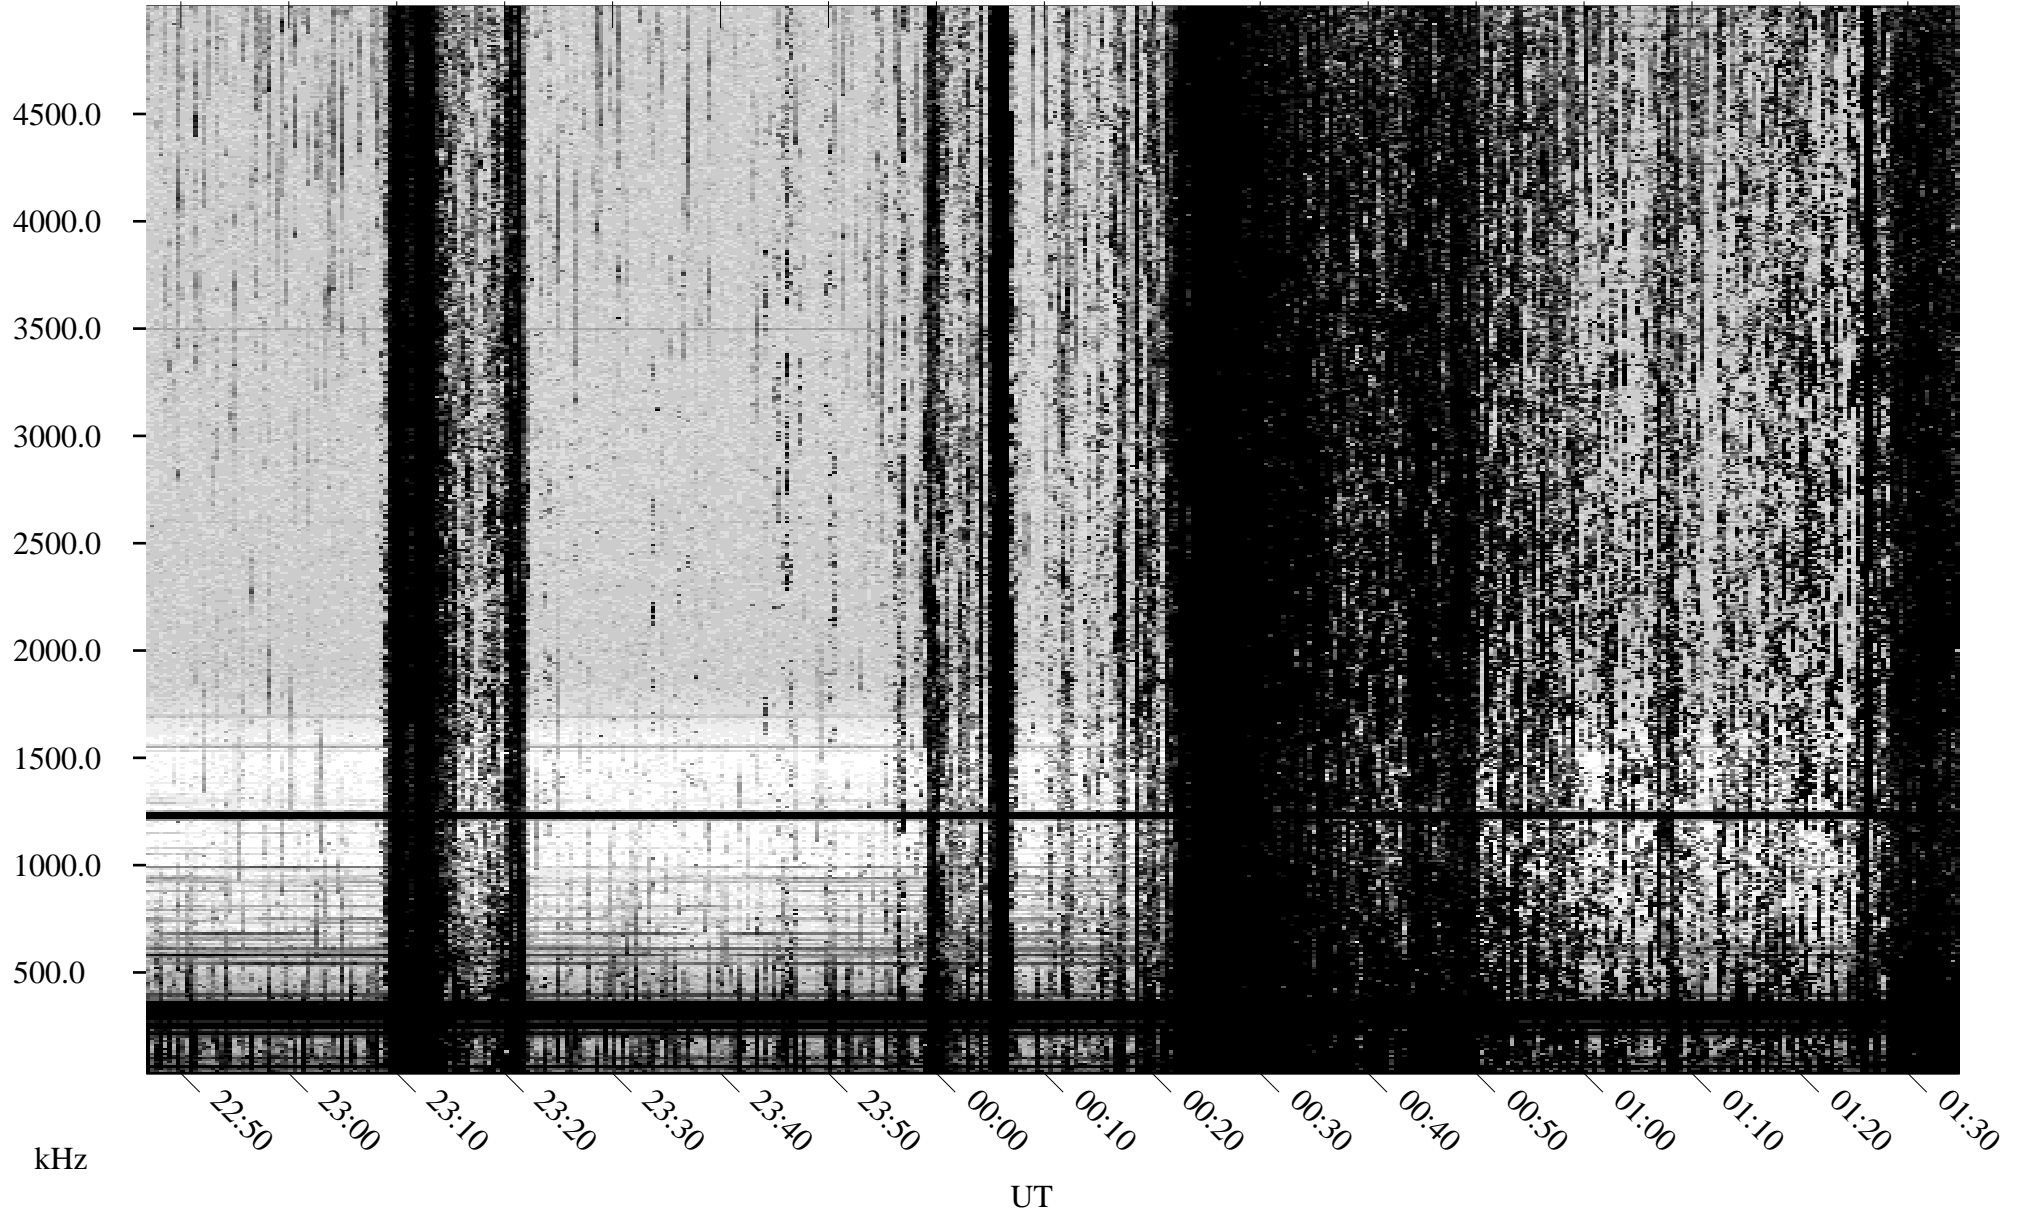

06/05/2000 Churchill, MTB

Linear Scale Black = 161 White = 15

ch00157l.r00m max_12

Page 1

06/05/2000 Churchill, MTB

Linear Scale Black = 161 White = 15

ch00157l.r00m max_12

Page 2

06/06/2000 Churchill, MTB

Linear Scale Black = 161 White = 15

ch00157l.r00m max_12

Page 3

06/06/2000 Churchill, MTB

Linear Scale Black = 161 White = 15

ch00157l.r00m max_12

Page 4

06/06/2000 Churchill, MTB

Linear Scale Black = 161 White = 15

ch00157l.r00m max_12

Page 5

06/06/2000 Churchill, MTB

Linear Scale Black = 161 White = 15

ch00157l.r00m max_12

Page 6

06/06/2000 Churchill, MTB

Linear Scale Black = 161 White = 15

ch00157l.r00m max_12

Page 7

06/06/2000 Churchill, MTB

Linear Scale Black = 161 White = 15

ch00157l.r00m max_12