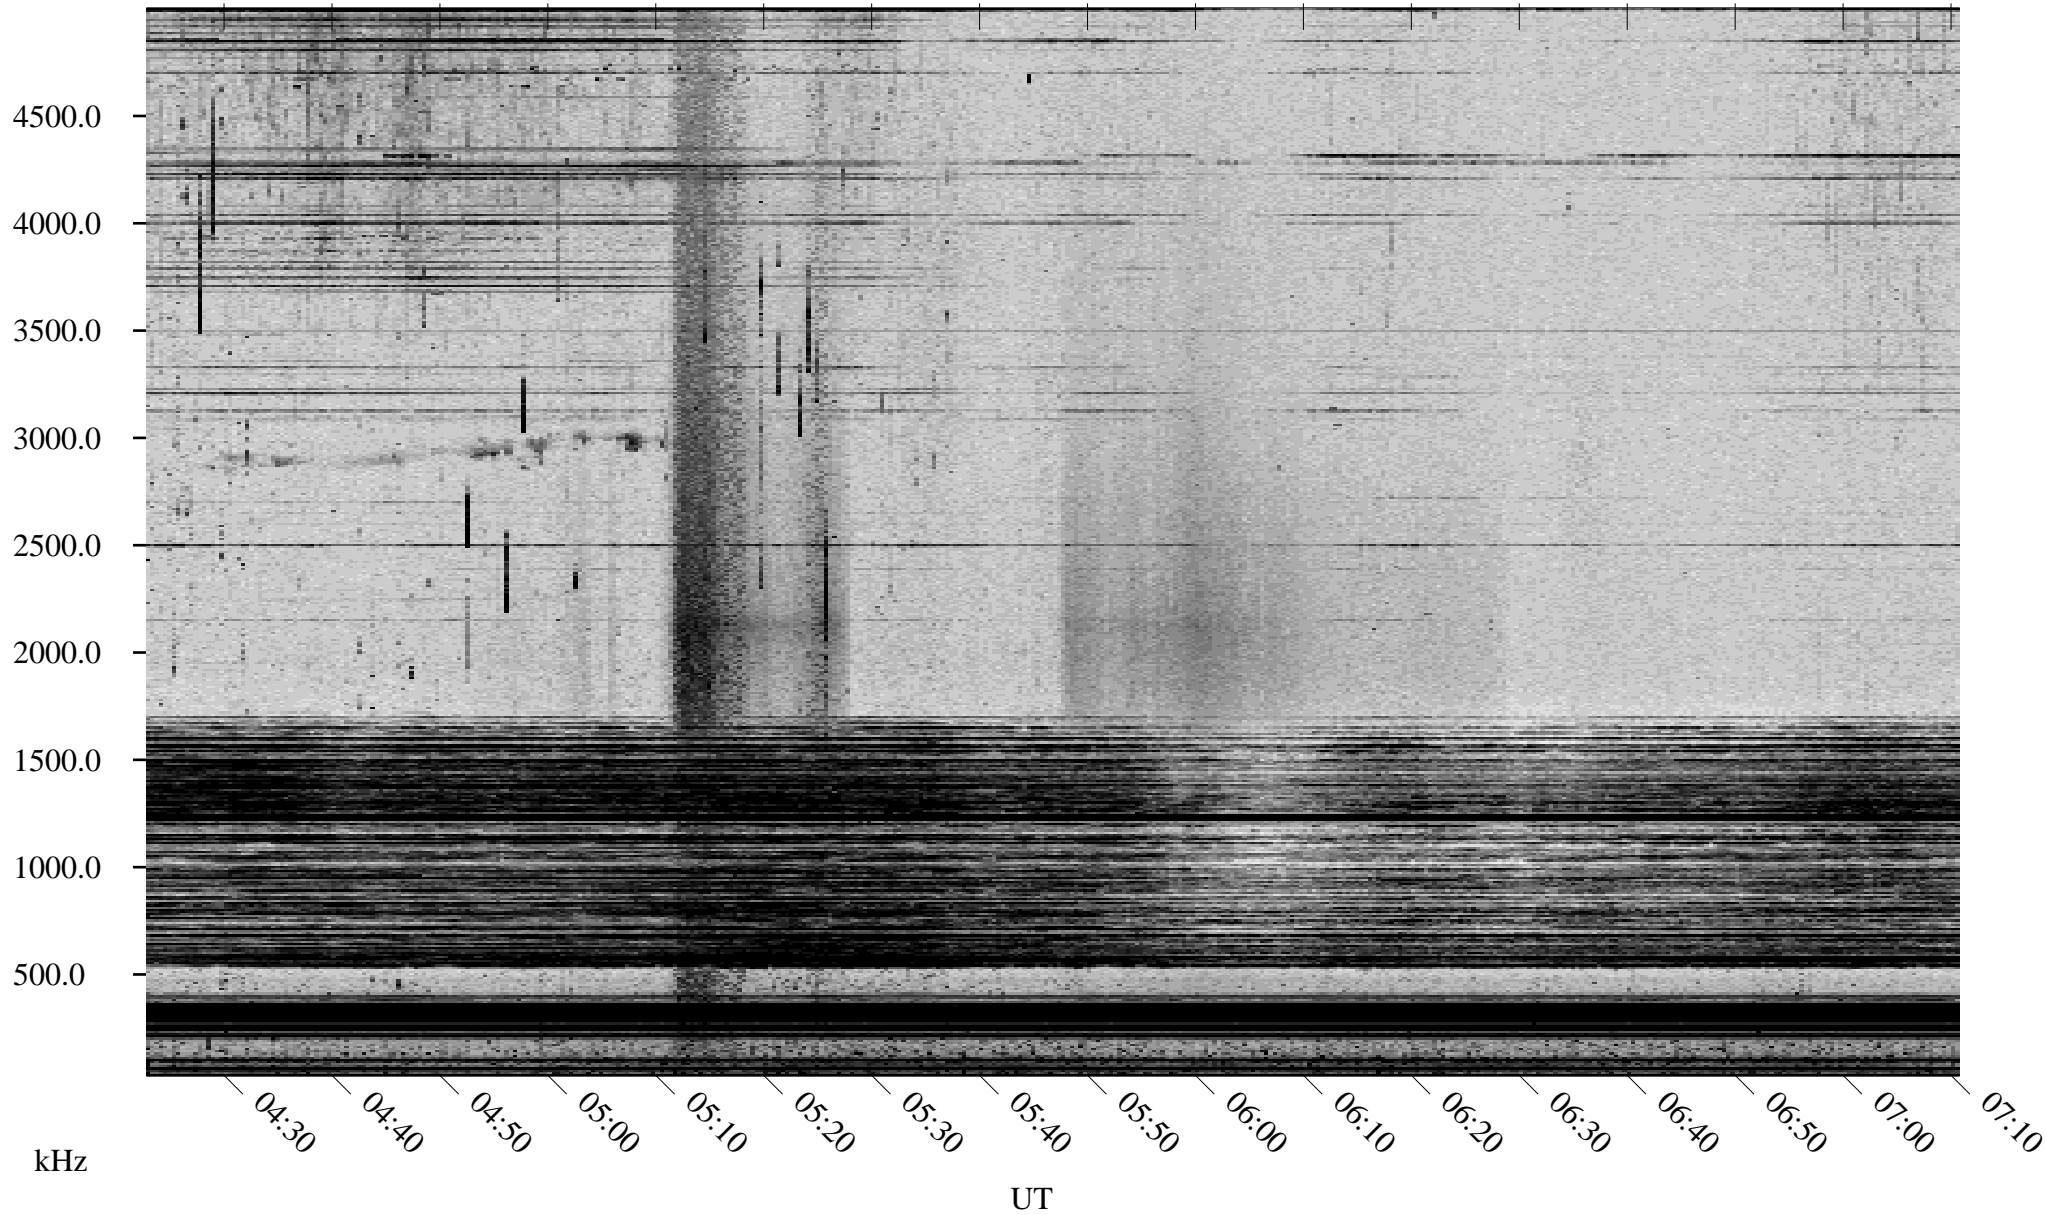

06/05/2000 Churchill, MTB

Linear Scale Black = 161 White = 15

ch00157l.r00m max_12

Page 1

06/05/2000 Churchill, MTB

Linear Scale Black = 161 White = 15

ch00157l.r00m max_12

Page 2

06/06/2000 Churchill, MTB

Linear Scale Black = 161 White = 15

ch00157l.r00m max_12

Page 3

06/06/2000 Churchill, MTB

Linear Scale Black = 161 White = 15

ch00157l.r00m max_12

Page 4

06/06/2000 Churchill, MTB

Linear Scale Black = 161 White = 15

ch00157l.r00m max_12

Page 5

06/06/2000 Churchill, MTB

Linear Scale Black = 161 White = 15

ch00157l.r00m max_12

Page 6

06/06/2000 Churchill, MTB

Linear Scale Black = 161 White = 15

ch00157l.r00m max_12

Page 7

06/06/2000 Churchill, MTB

Linear Scale Black = 161 White = 15

ch00157l.r00m max_12