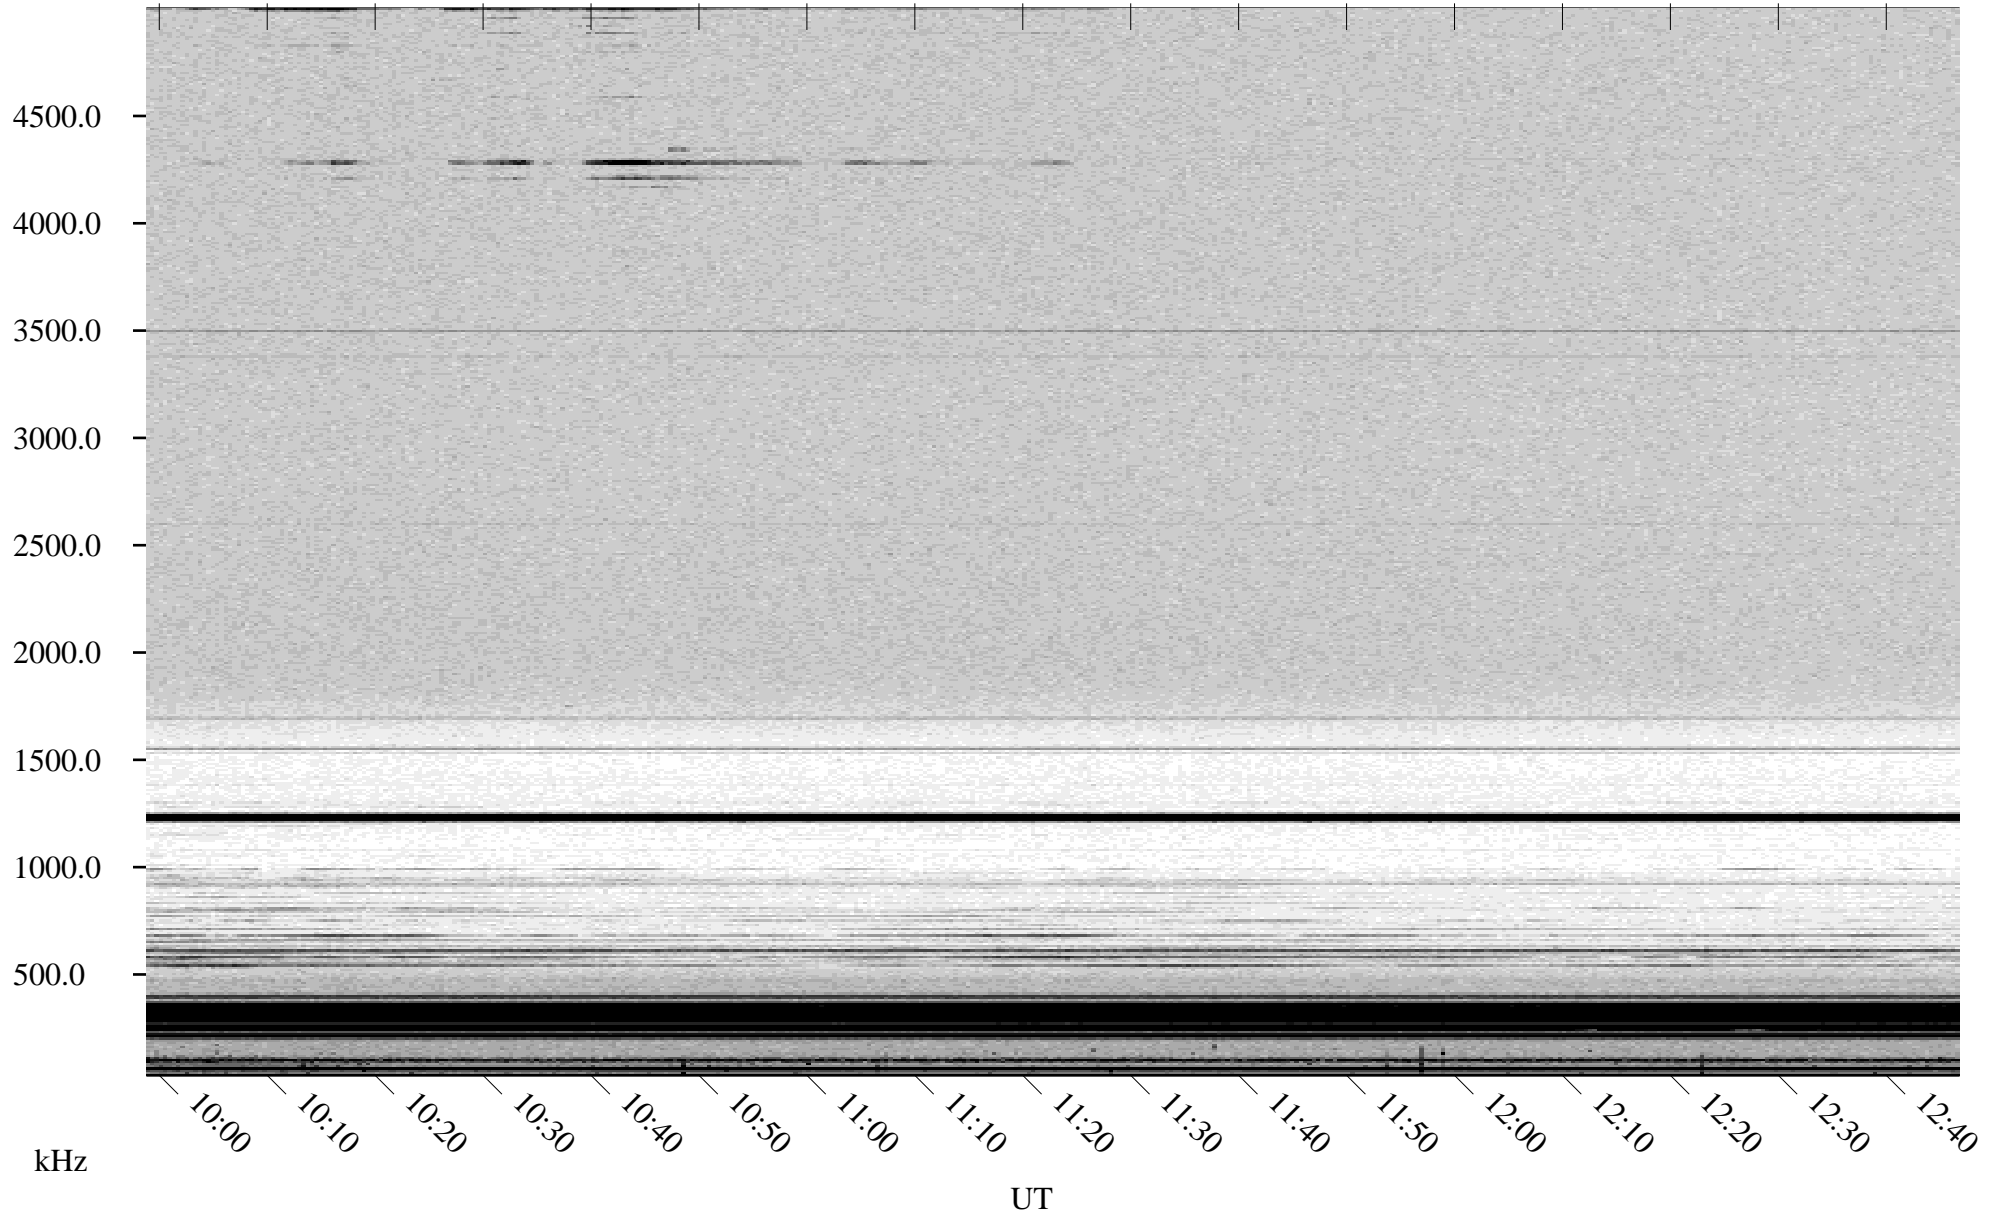

06/05/2000 Churchill, MTB

Linear Scale Black = 161 White = 15

ch00157l.r00m max_12

Page 1

06/05/2000 Churchill, MTB

Linear Scale Black = 161 White = 15

ch00157l.r00m max_12

Page 2

06/06/2000 Churchill, MTB

Linear Scale Black = 161 White = 15

ch00157l.r00m max_12

Page 3

06/06/2000 Churchill, MTB

Linear Scale Black = 161 White = 15

ch00157l.r00m max_12

Page 4

06/06/2000 Churchill, MTB

Linear Scale Black = 161 White = 15

ch00157l.r00m max_12

Page 5

06/06/2000 Churchill, MTB

Linear Scale Black = 161 White = 15

ch00157l.r00m max_12

Page 6

06/06/2000 Churchill, MTB

Linear Scale Black = 161 White = 15

ch00157l.r00m max_12

Page 7

06/06/2000 Churchill, MTB

Linear Scale Black = 161 White = 15

ch00157l.r00m max_12