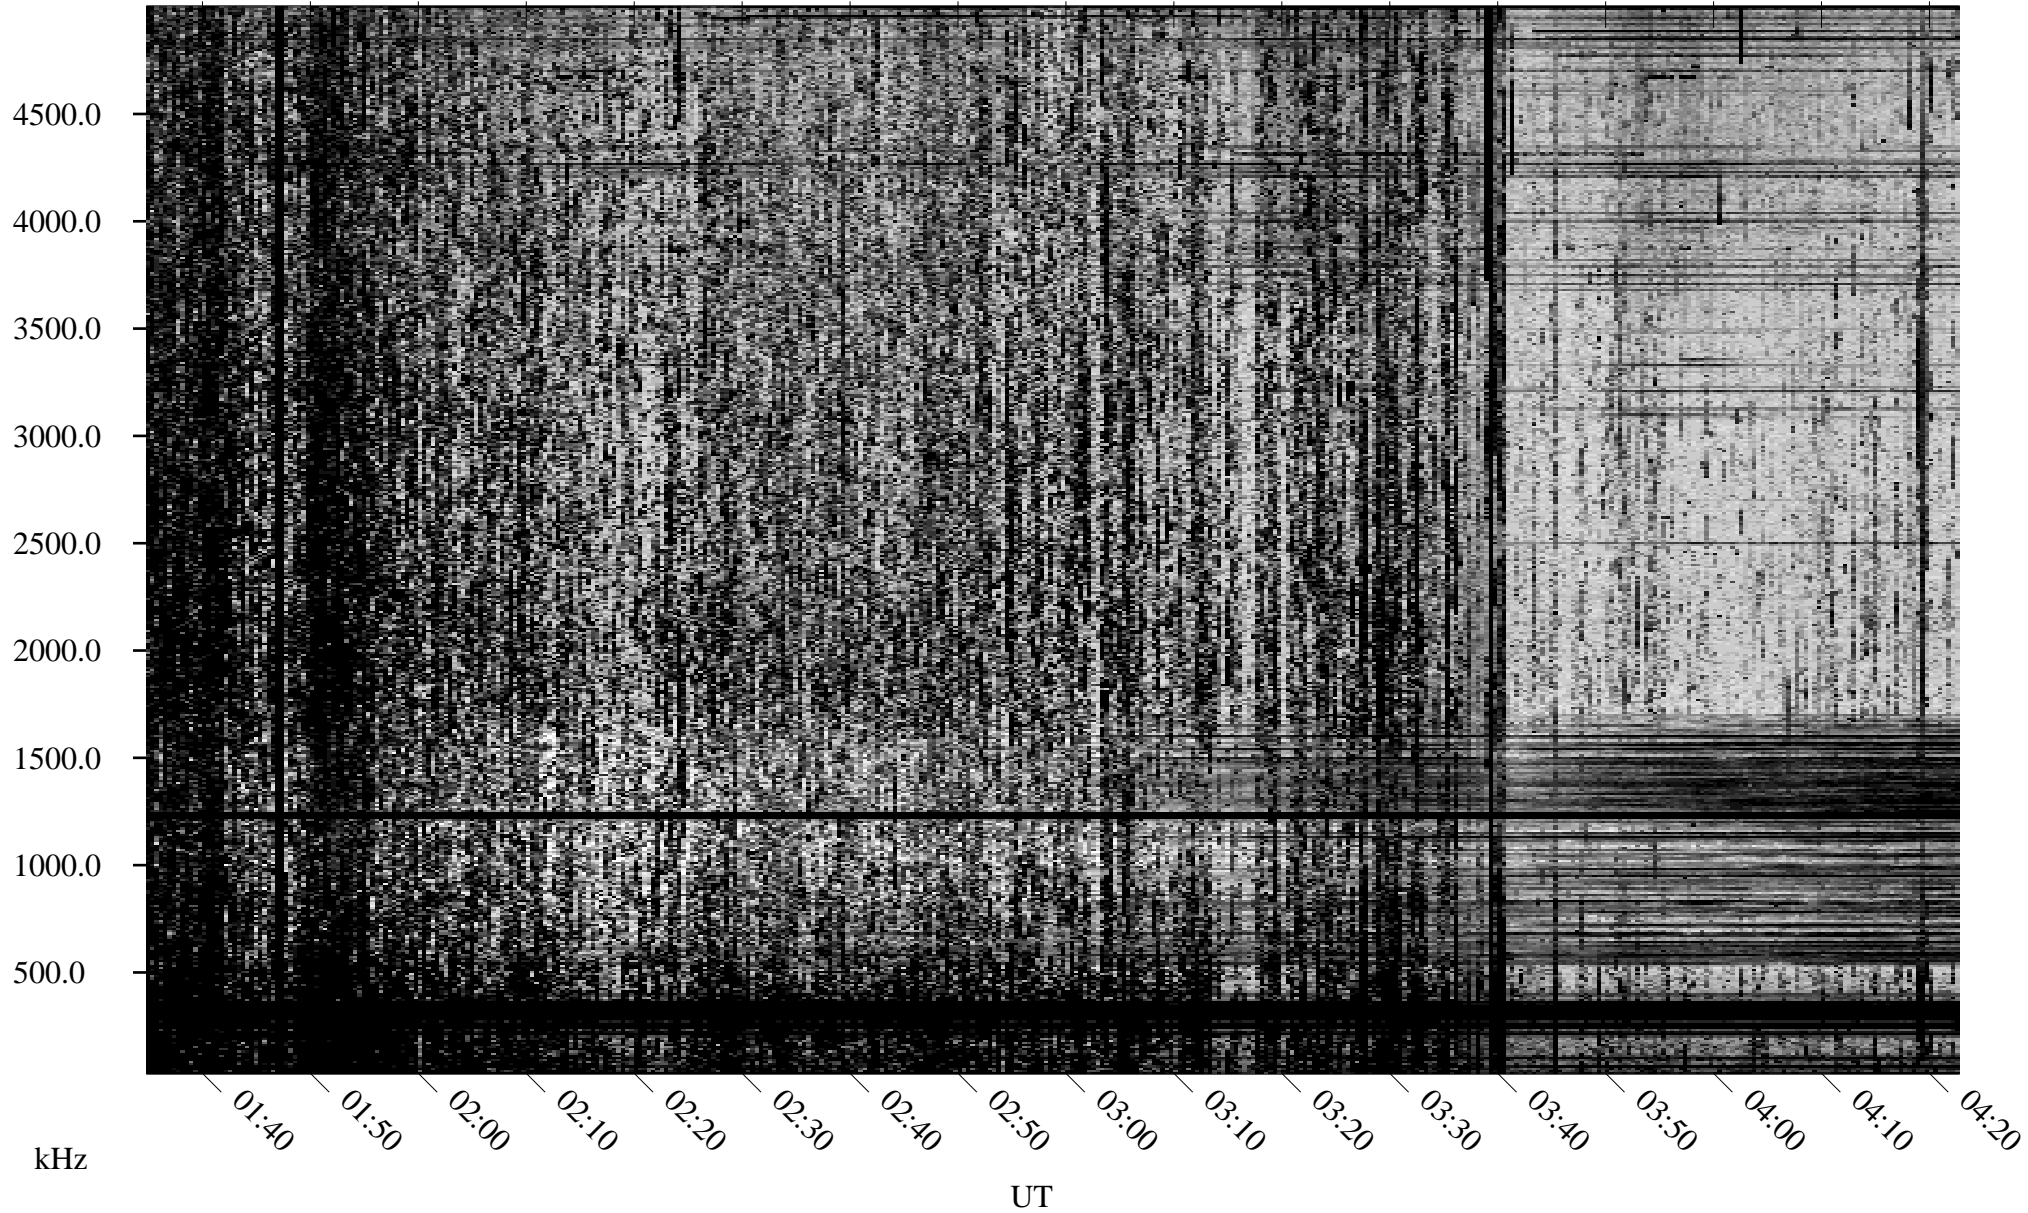

06/05/2000 Churchill, MTB

Linear Scale Black = 161 White = 15

ch00157l.r00m max_12

Page 1

06/05/2000 Churchill, MTB

Linear Scale Black = 161 White = 15

ch00157l.r00m max_12

Page 2

06/06/2000 Churchill, MTB

Linear Scale Black = 161 White = 15

ch00157l.r00m max_12

Page 3

06/06/2000 Churchill, MTB

Linear Scale Black = 161 White = 15

ch00157l.r00m max_12

Page 4

06/06/2000 Churchill, MTB

Linear Scale Black = 161 White = 15

ch00157l.r00m max_12

Page 5

06/06/2000 Churchill, MTB

Linear Scale Black = 161 White = 15

ch00157l.r00m max_12

Page 6

06/06/2000 Churchill, MTB

Linear Scale Black = 161 White = 15

ch00157l.r00m max_12

Page 7

06/06/2000 Churchill, MTB

Linear Scale Black = 161 White = 15

ch00157l.r00m max_12