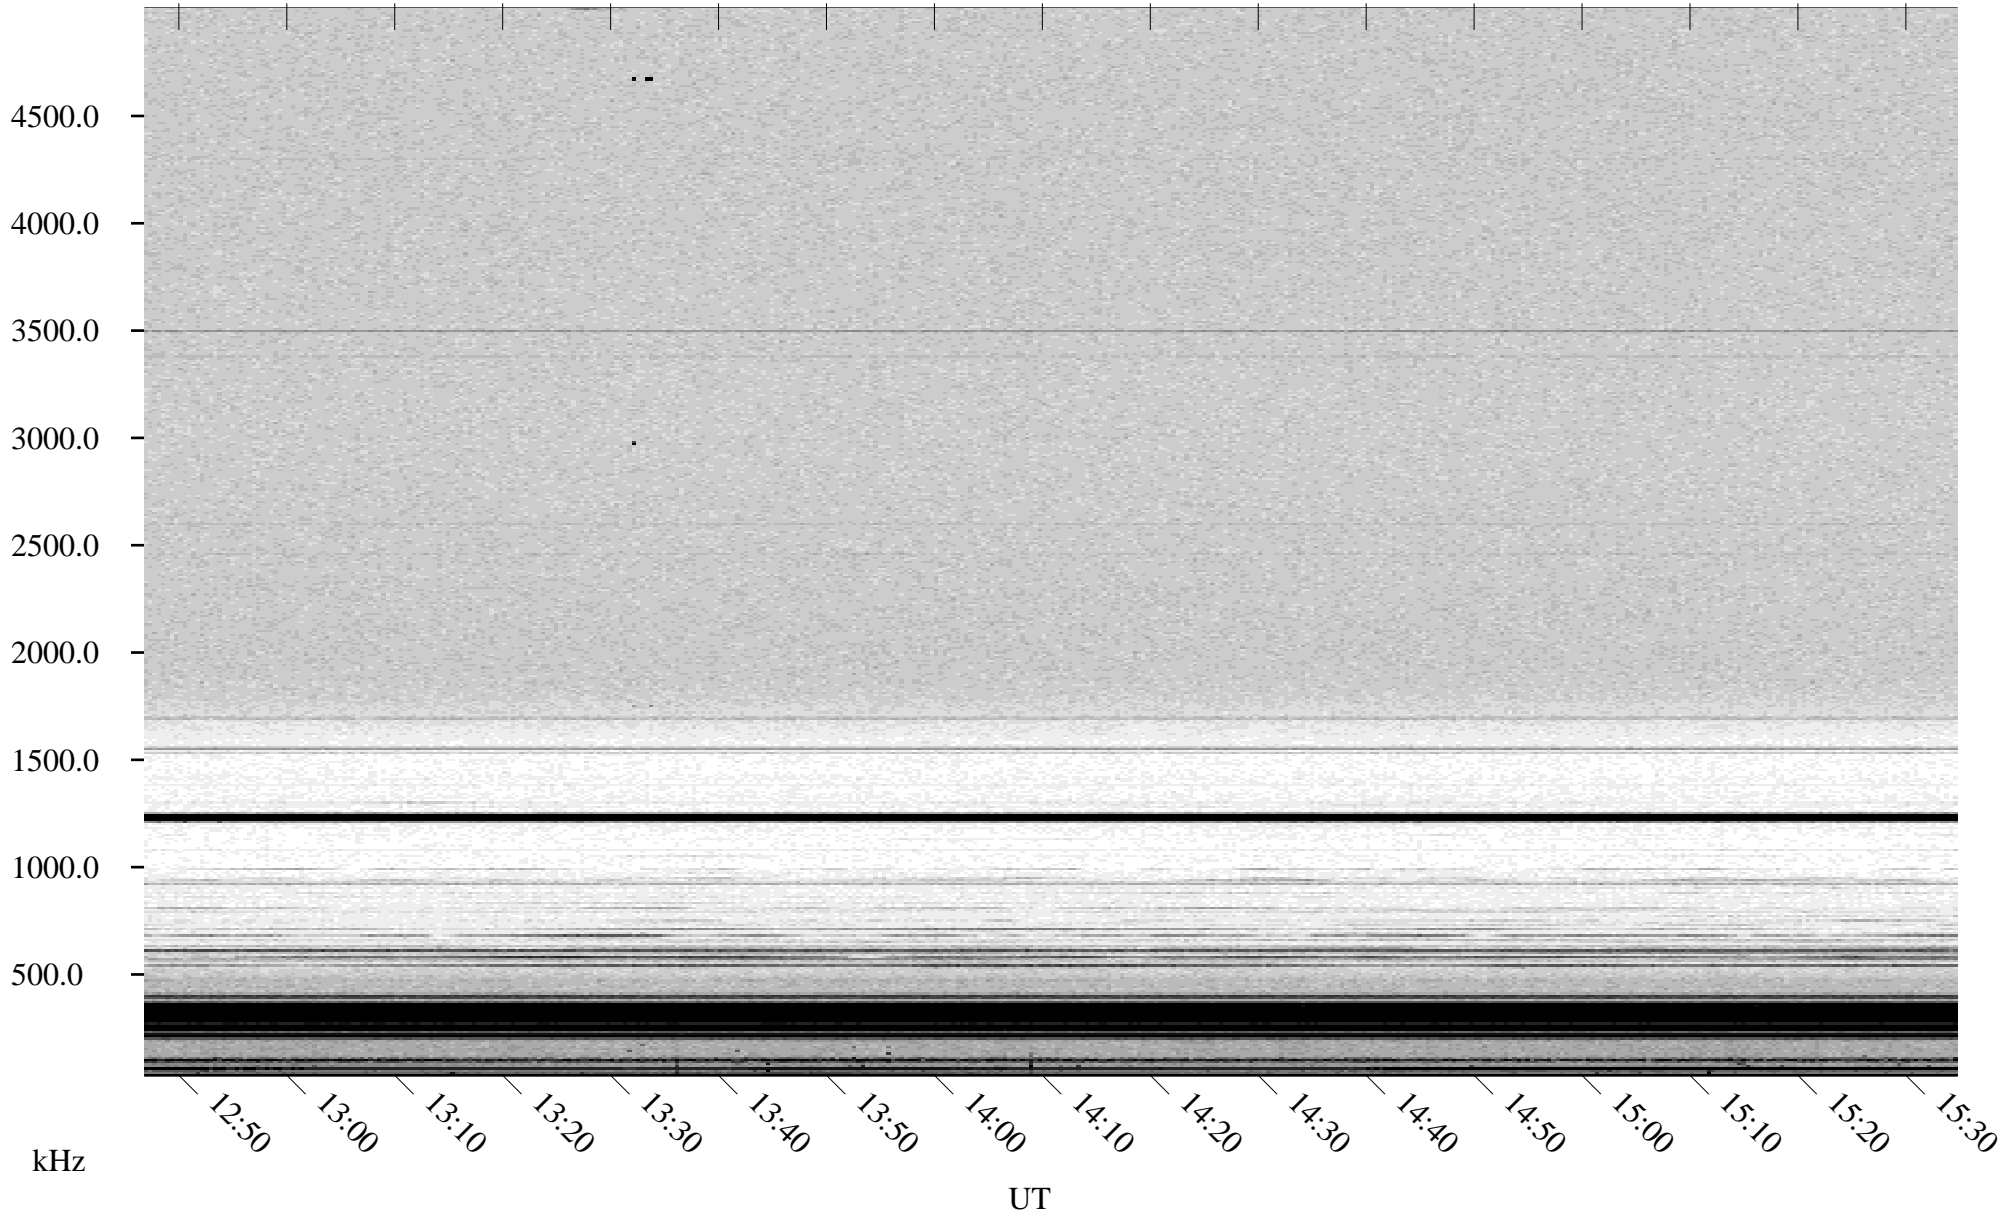

06/05/2000 Churchill, MTB

Linear Scale Black = 161 White = 15

ch00157l.r00m max_12

Page 1

06/05/2000 Churchill, MTB

Linear Scale Black = 161 White = 15

ch00157l.r00m max_12

Page 2

06/06/2000 Churchill, MTB

Linear Scale Black = 161 White = 15

ch00157l.r00m max_12

Page 3

06/06/2000 Churchill, MTB

Linear Scale Black = 161 White = 15

ch00157l.r00m max_12

Page 4

06/06/2000 Churchill, MTB

Linear Scale Black = 161 White = 15

ch00157l.r00m max_12

Page 5

06/06/2000 Churchill, MTB

Linear Scale Black = 161 White = 15

ch00157l.r00m max_12

Page 6

06/06/2000 Churchill, MTB

Linear Scale Black = 161 White = 15

ch00157l.r00m max_12

Page 7

06/06/2000 Churchill, MTB

Linear Scale Black = 161 White = 15

ch00157l.r00m max_12