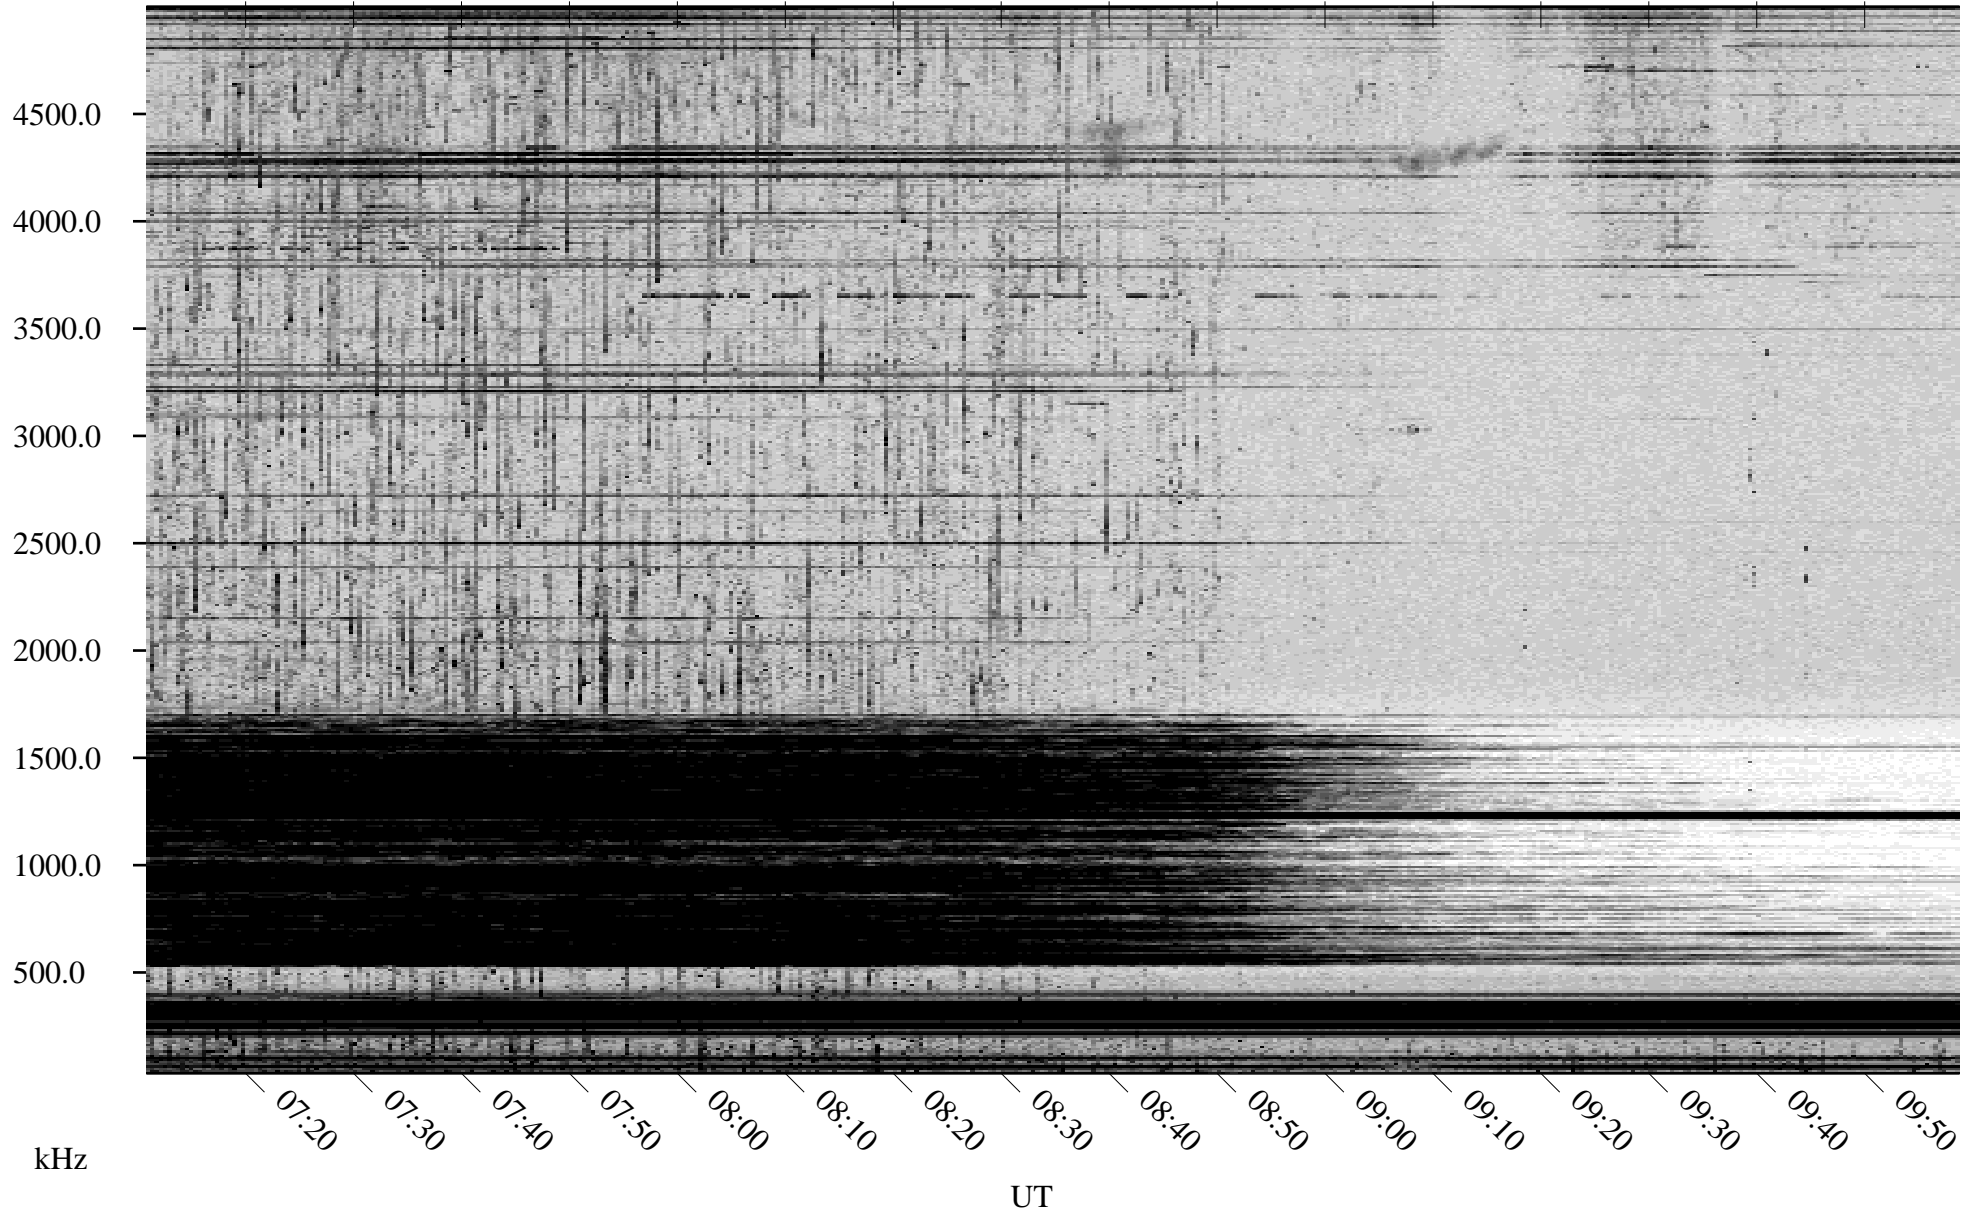

06/06/2000 Churchill, MTB

Linear Scale Black = 161 White = 15

ch00158l.r00m max_12

Page 1

06/06/2000 Churchill, MTB

Linear Scale Black = 161 White = 15

ch00158l.r00m max_12

Page 2

06/07/2000 Churchill, MTB

Linear Scale Black = 161 White = 15

ch00158l.r00m max_12

Page 3

06/07/2000 Churchill, MTB

Linear Scale Black = 161 White = 15

ch00158l.r00m max_12

Page 4

06/07/2000 Churchill, MTB

Linear Scale Black = 161 White = 15

ch00158l.r00m max_12

Page 5

06/07/2000 Churchill, MTB

Linear Scale Black = 161 White = 15

ch00158l.r00m max_12

Page 6

06/07/2000 Churchill, MTB

Linear Scale Black = 161 White = 15

ch00158l.r00m max_12

Page 7

06/07/2000 Churchill, MTB

Linear Scale Black = 161 White = 15

ch00158l.r00m max_12