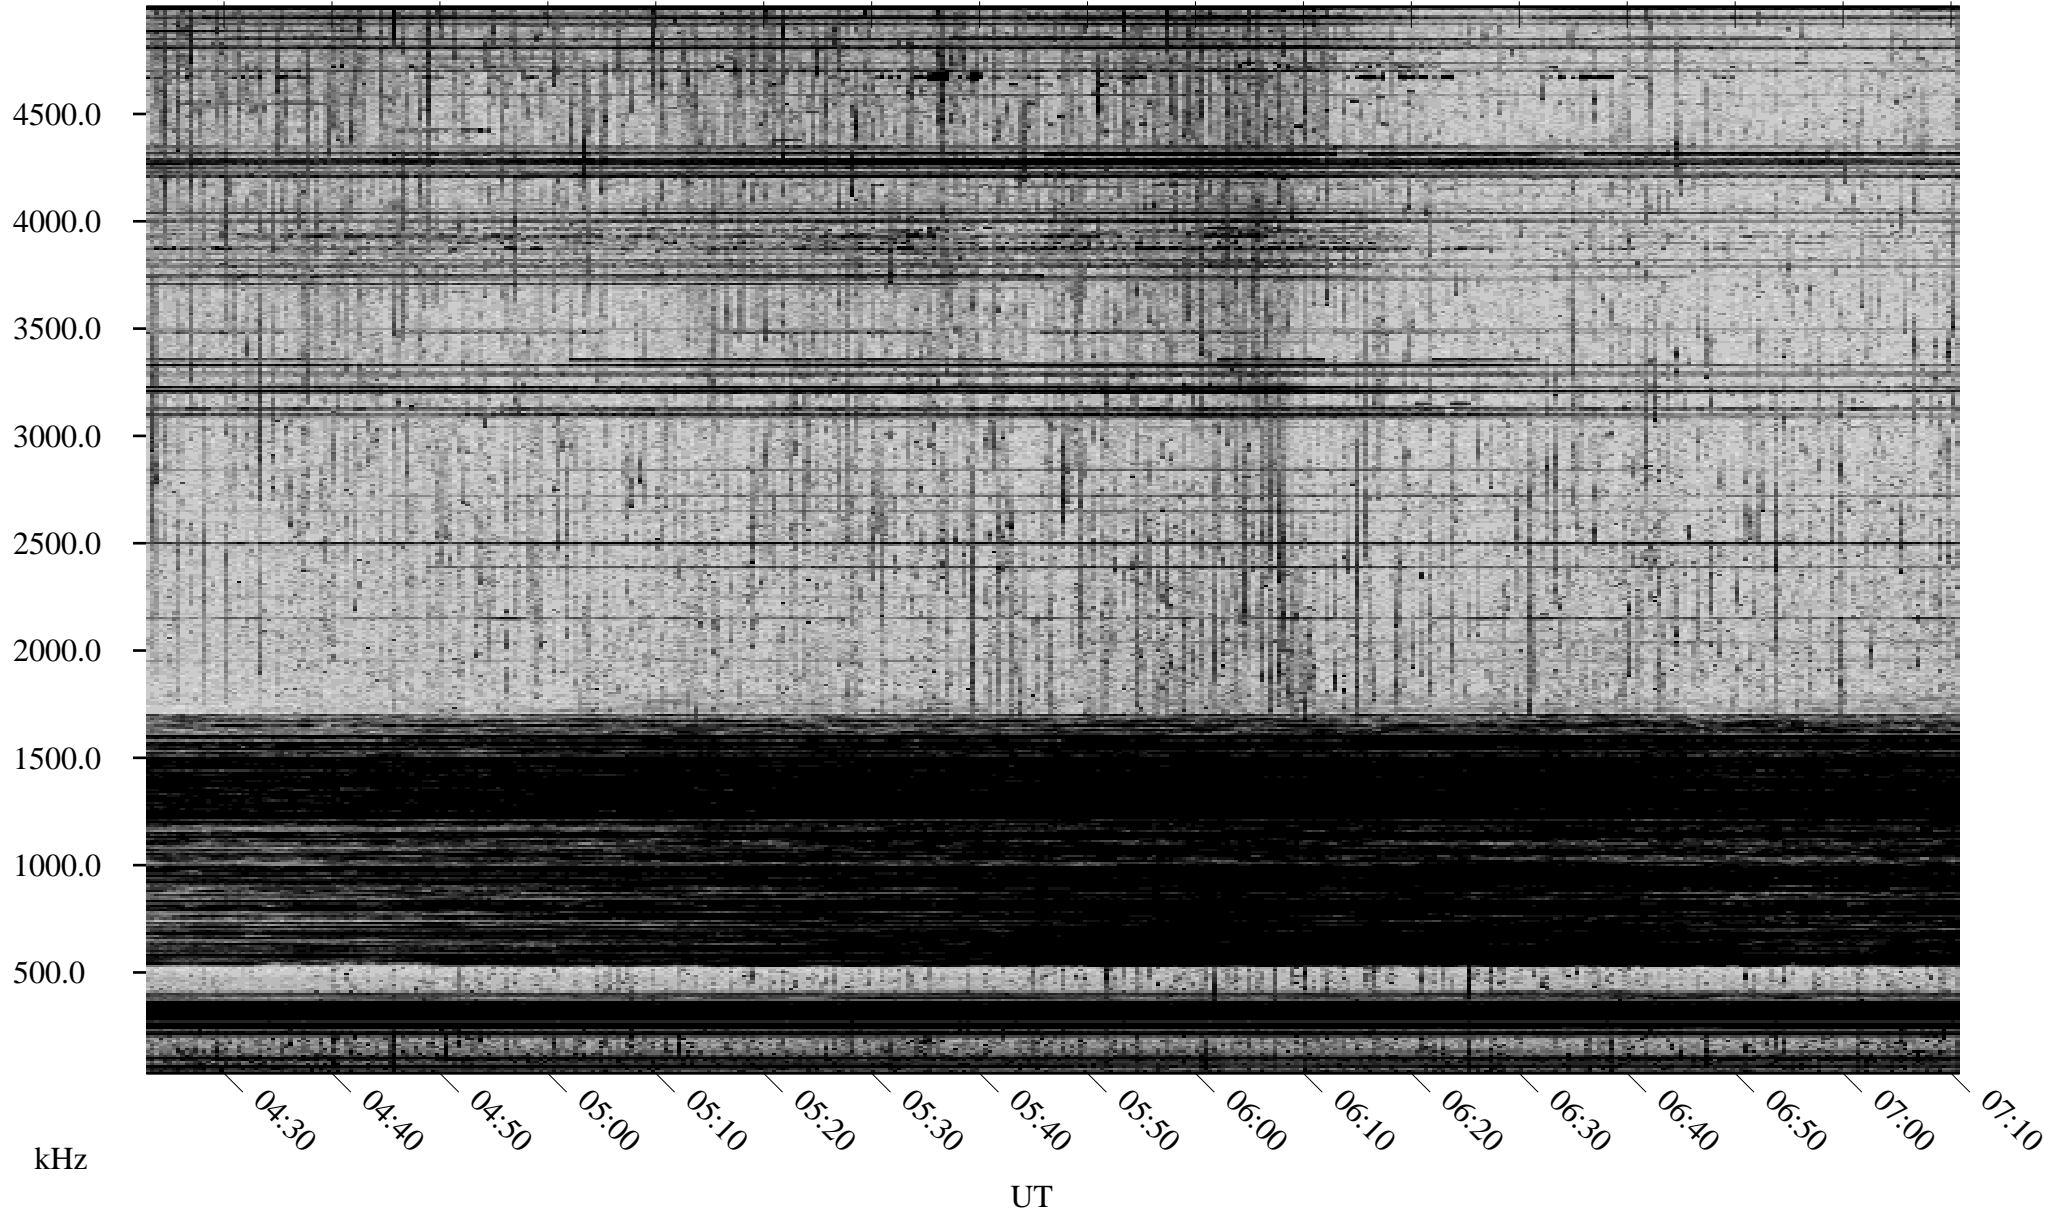

06/06/2000 Churchill, MTB

Linear Scale Black = 161 White = 15

ch00158l.r00m max_12

Page 1

06/06/2000 Churchill, MTB

Linear Scale Black = 161 White = 15

ch00158l.r00m max_12

Page 2

06/07/2000 Churchill, MTB

Linear Scale Black = 161 White = 15

ch00158l.r00m max_12

Page 3

06/07/2000 Churchill, MTB

Linear Scale Black = 161 White = 15

ch00158l.r00m max_12

Page 4

06/07/2000 Churchill, MTB

Linear Scale Black = 161 White = 15

ch00158l.r00m max_12

Page 5

06/07/2000 Churchill, MTB

Linear Scale Black = 161 White = 15

ch00158l.r00m max_12

Page 6

06/07/2000 Churchill, MTB

Linear Scale Black = 161 White = 15

ch00158l.r00m max_12

Page 7

06/07/2000 Churchill, MTB

Linear Scale Black = 161 White = 15

ch00158l.r00m max_12