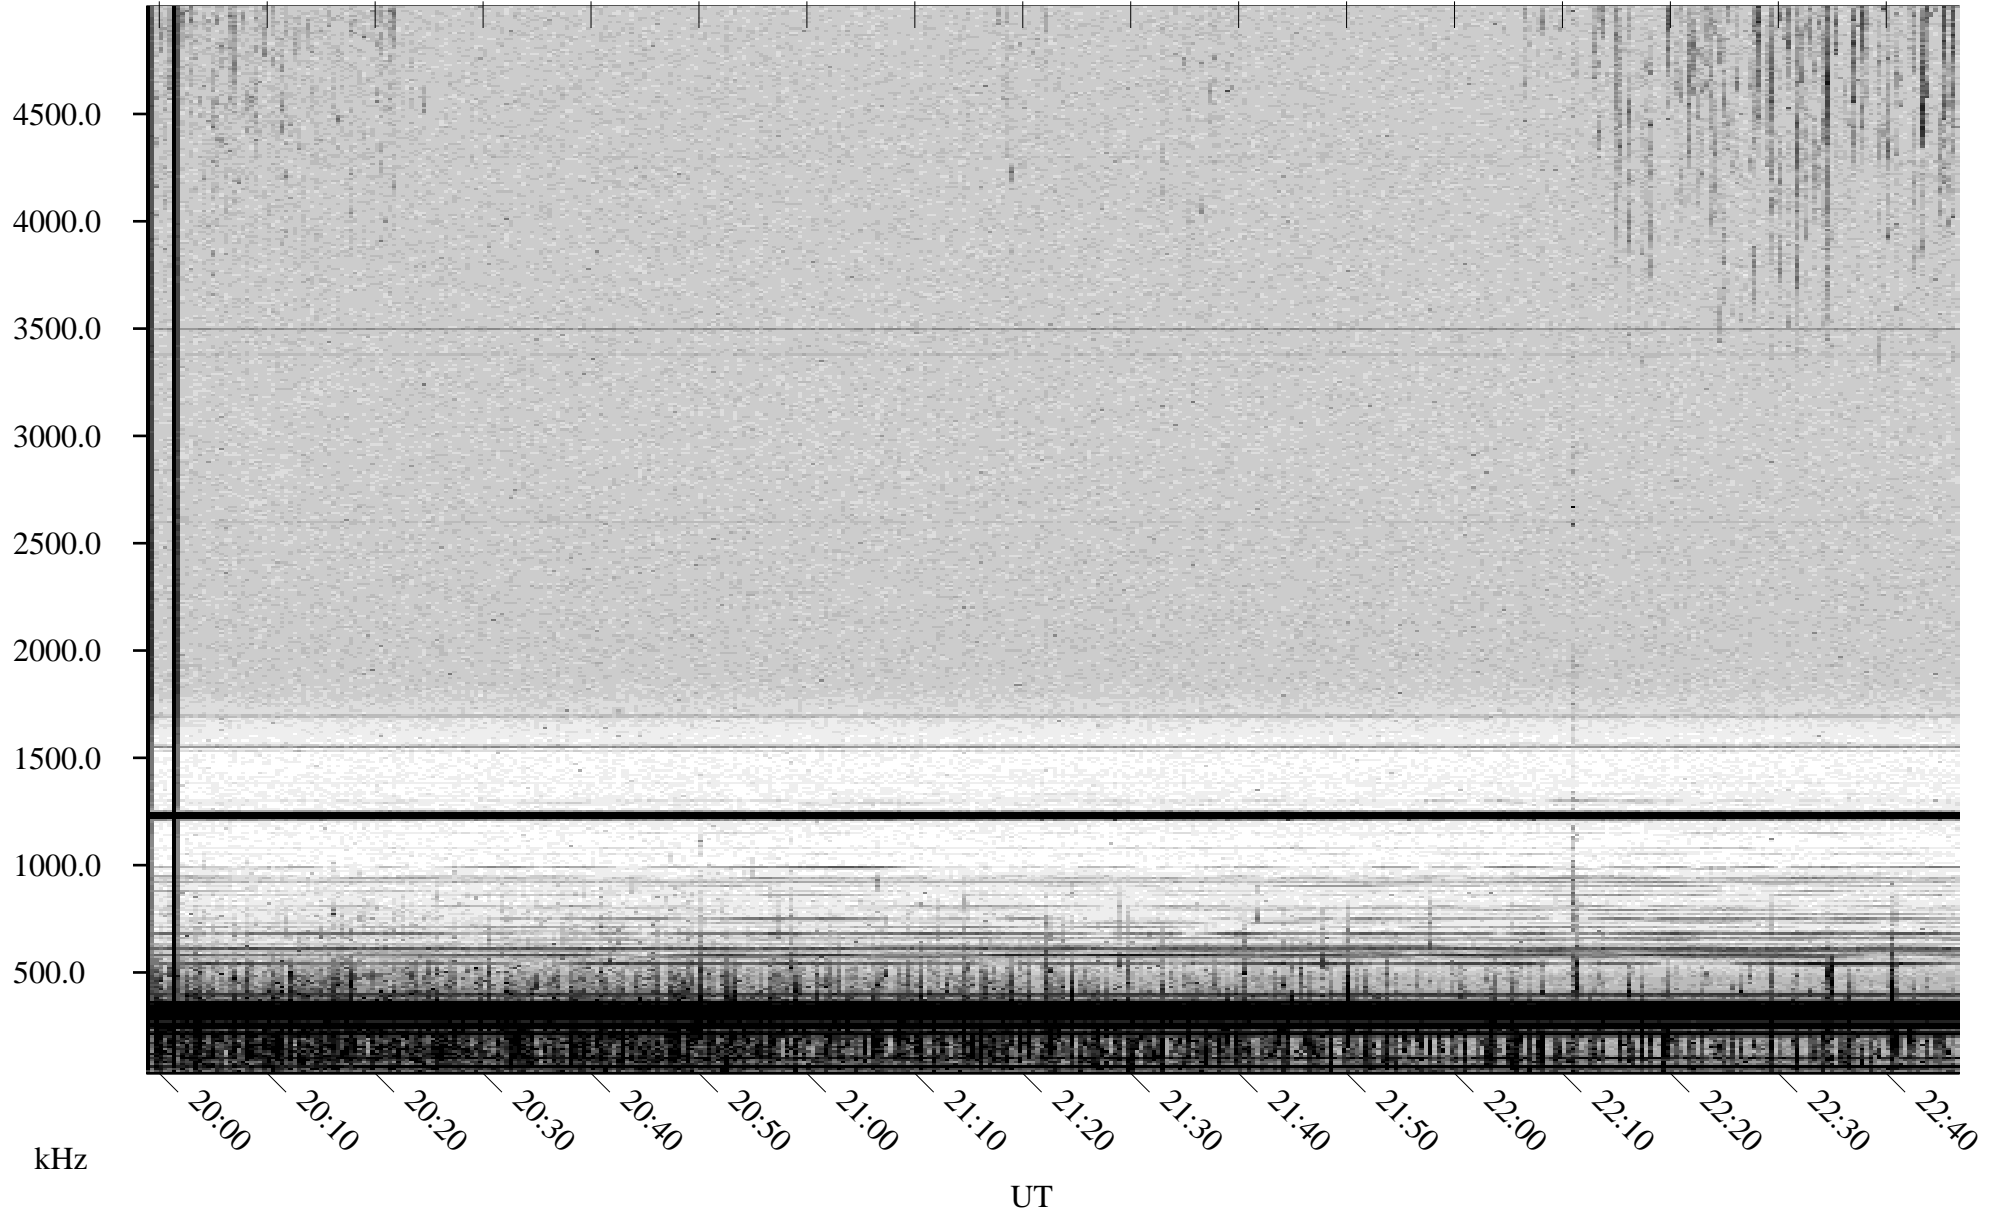

06/06/2000 Churchill, MTB

Linear Scale Black = 161 White = 15

ch00158l.r00m max_12

Page 1

06/06/2000 Churchill, MTB

Linear Scale Black = 161 White = 15

ch00158l.r00m max_12

Page 2

06/07/2000 Churchill, MTB

Linear Scale Black = 161 White = 15

ch00158l.r00m max_12

Page 3

06/07/2000 Churchill, MTB

Linear Scale Black = 161 White = 15

ch00158l.r00m max_12

Page 4

06/07/2000 Churchill, MTB

Linear Scale Black = 161 White = 15

ch00158l.r00m max_12

Page 5

06/07/2000 Churchill, MTB

Linear Scale Black = 161 White = 15

ch00158l.r00m max_12

Page 6

06/07/2000 Churchill, MTB

Linear Scale Black = 161 White = 15

ch00158l.r00m max_12

Page 7

06/07/2000 Churchill, MTB

Linear Scale Black = 161 White = 15

ch00158l.r00m max_12