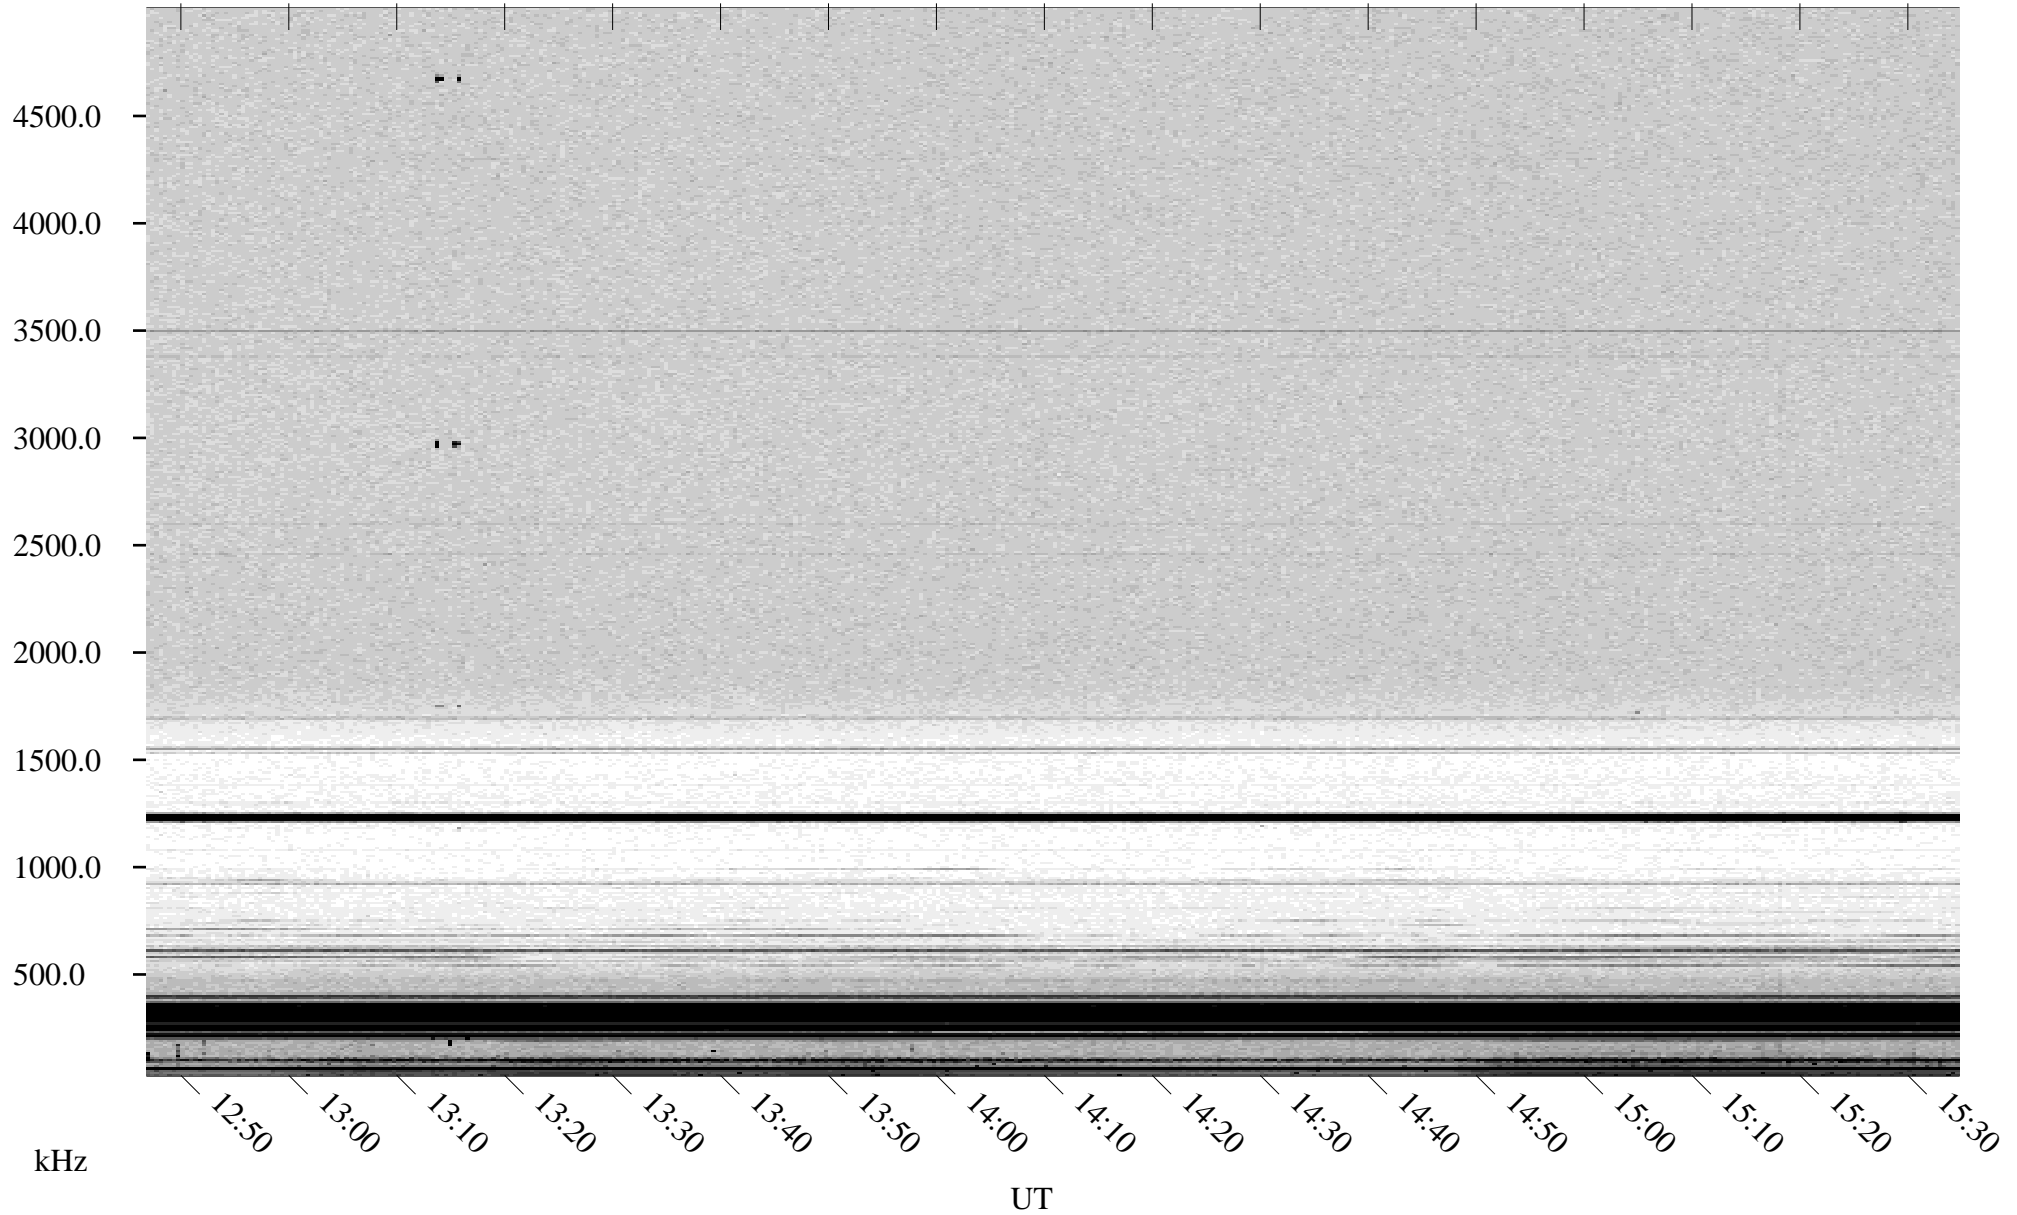

06/06/2000 Churchill, MTB

Linear Scale Black = 161 White = 15

ch00158l.r00m max_12

Page 1

06/06/2000 Churchill, MTB

Linear Scale Black = 161 White = 15

ch00158l.r00m max_12

Page 2

06/07/2000 Churchill, MTB

Linear Scale Black = 161 White = 15

ch00158l.r00m max_12

Page 3

06/07/2000 Churchill, MTB

Linear Scale Black = 161 White = 15

ch00158l.r00m max_12

Page 4

06/07/2000 Churchill, MTB

Linear Scale Black = 161 White = 15

ch00158l.r00m max_12

Page 5

06/07/2000 Churchill, MTB

Linear Scale Black = 161 White = 15

ch00158l.r00m max_12

Page 6

06/07/2000 Churchill, MTB

Linear Scale Black = 161 White = 15

ch00158l.r00m max_12

Page 7

06/07/2000 Churchill, MTB

Linear Scale Black = 161 White = 15

ch00158l.r00m max_12