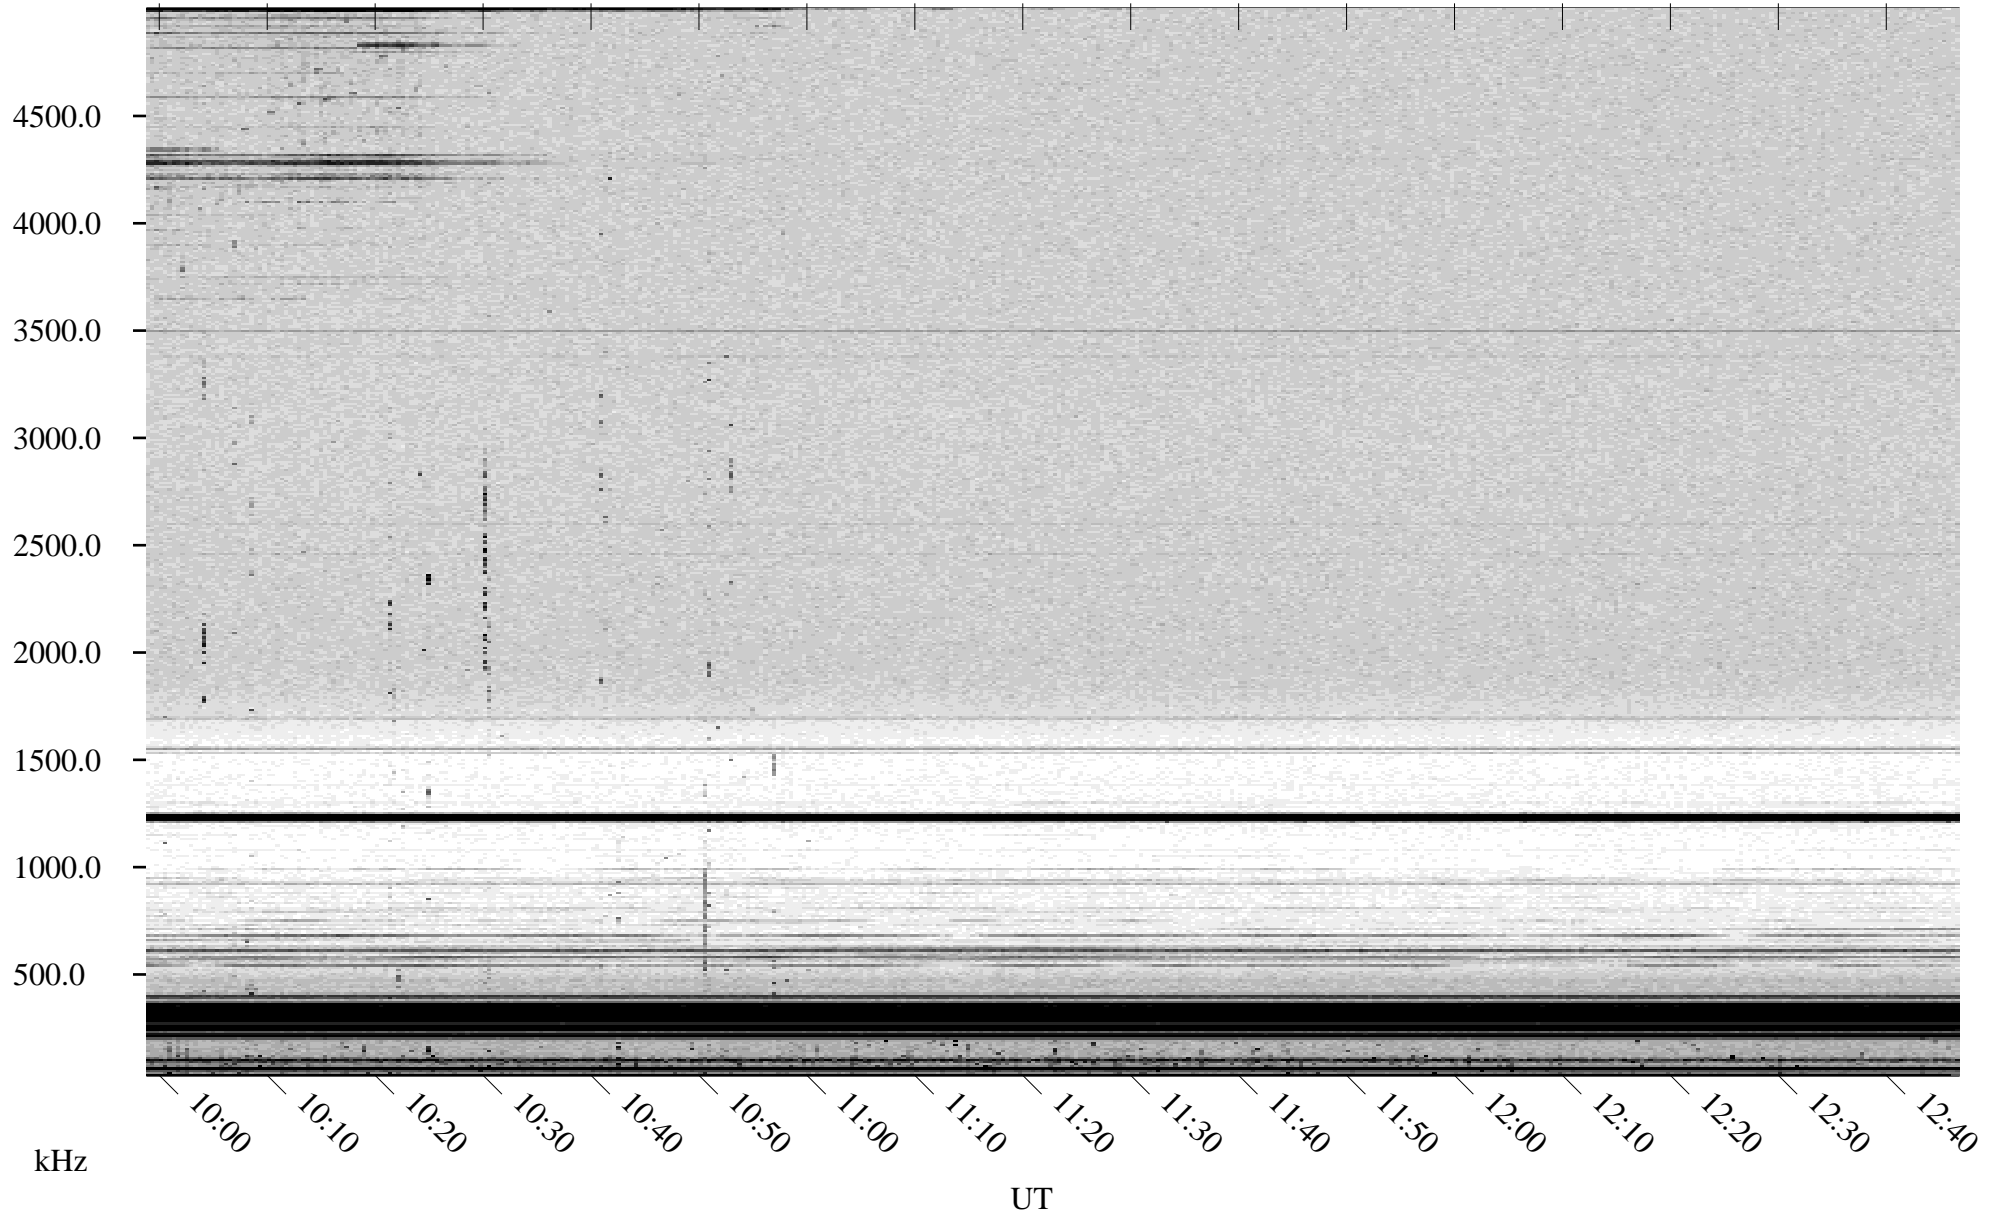

06/06/2000 Churchill, MTB

Linear Scale Black = 161 White = 15

ch00158l.r00m max_12

Page 1

06/06/2000 Churchill, MTB

Linear Scale Black = 161 White = 15

ch00158l.r00m max_12

Page 2

06/07/2000 Churchill, MTB

Linear Scale Black = 161 White = 15

ch00158l.r00m max_12

Page 3

06/07/2000 Churchill, MTB

Linear Scale Black = 161 White = 15

ch00158l.r00m max_12

Page 4

06/07/2000 Churchill, MTB

Linear Scale Black = 161 White = 15

ch00158l.r00m max_12

Page 5

06/07/2000 Churchill, MTB

Linear Scale Black = 161 White = 15

ch00158l.r00m max_12

Page 6

06/07/2000 Churchill, MTB

Linear Scale Black = 161 White = 15

ch00158l.r00m max_12

Page 7

06/07/2000 Churchill, MTB

Linear Scale Black = 161 White = 15

ch00158l.r00m max_12