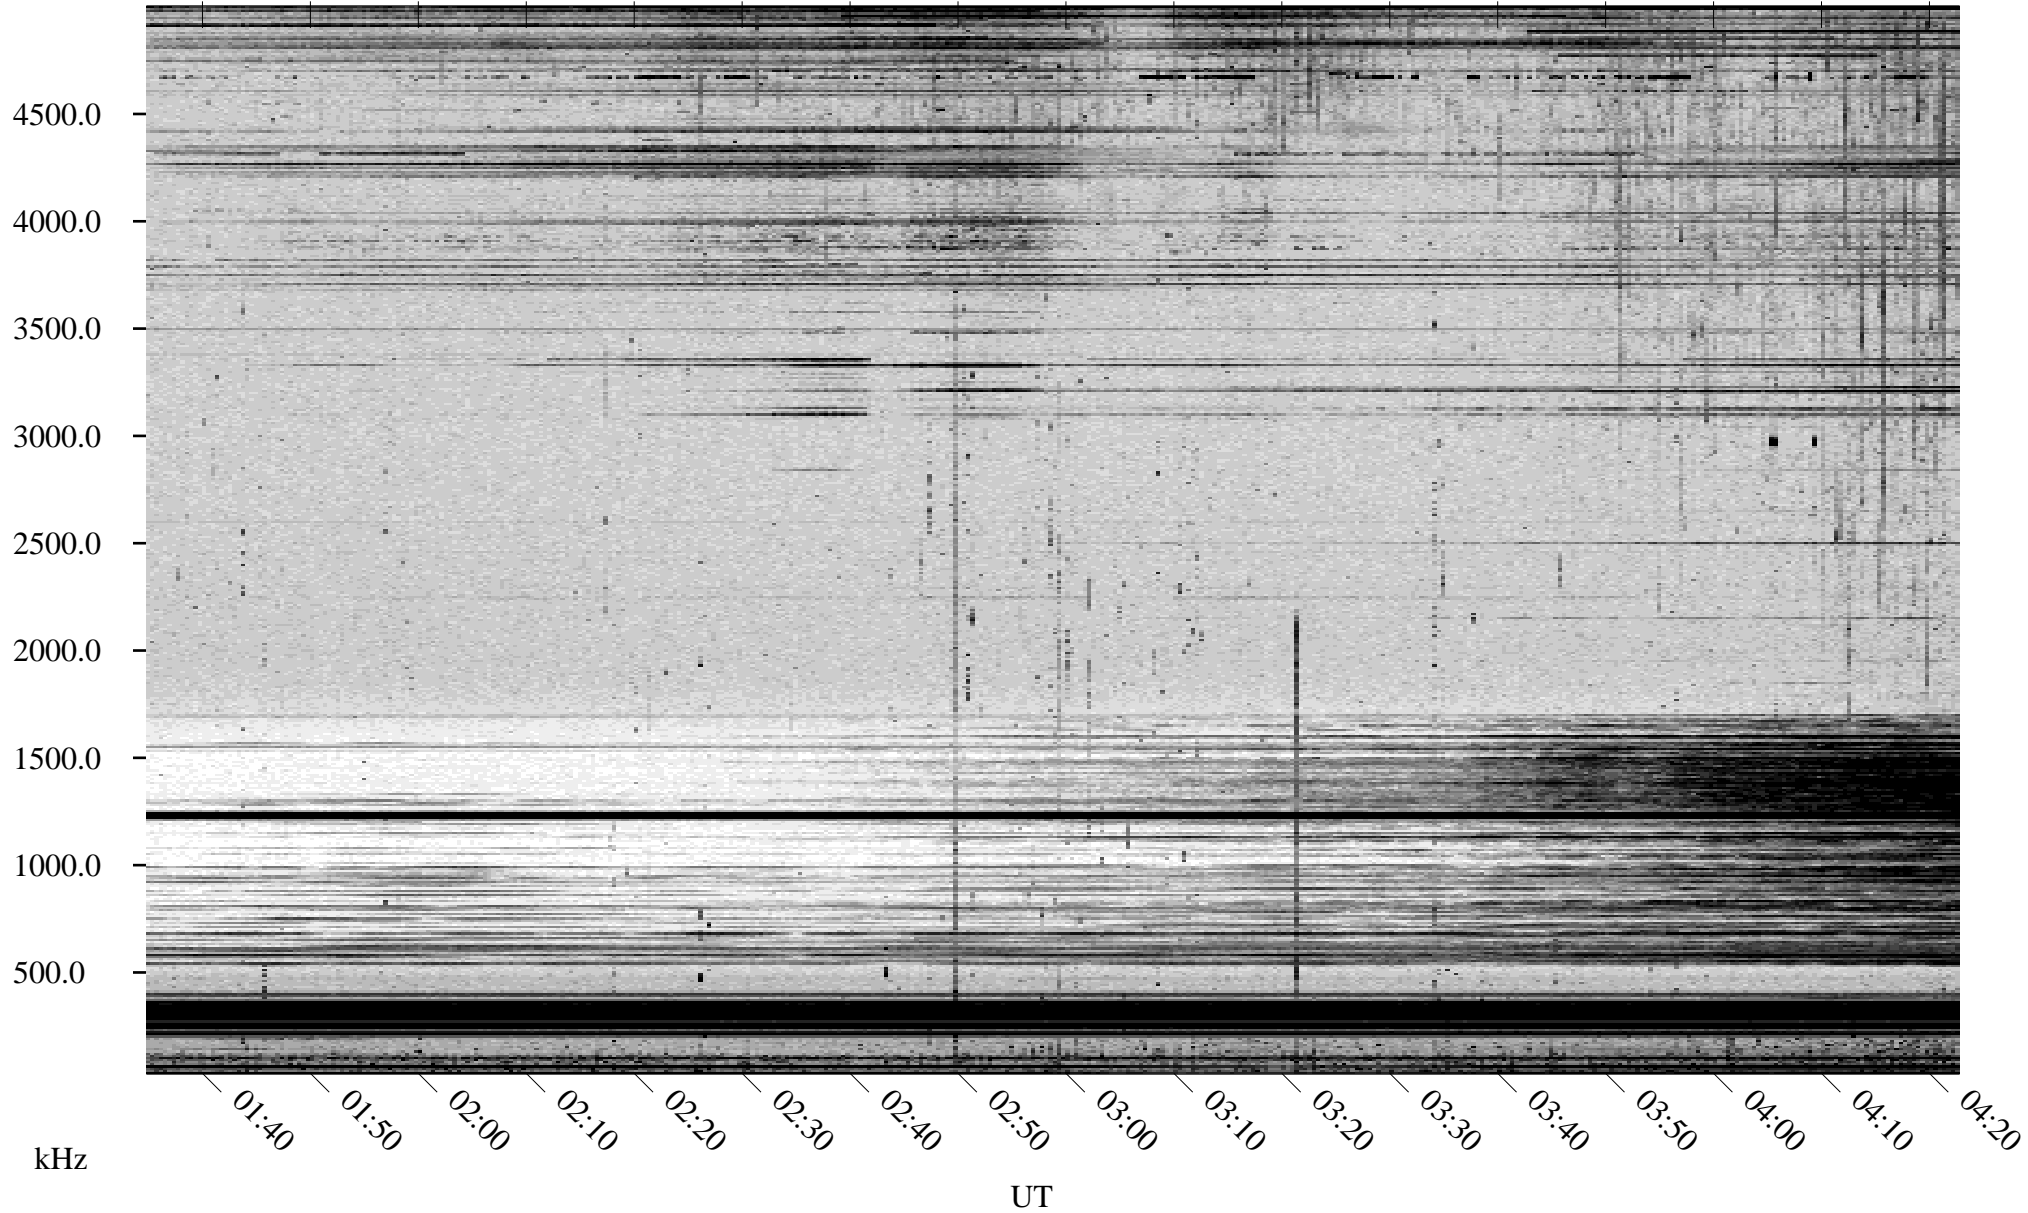

06/06/2000 Churchill, MTB

Linear Scale Black = 161 White = 15

ch00158l.r00m max_12

Page 1

06/06/2000 Churchill, MTB

Linear Scale Black = 161 White = 15

ch00158l.r00m max_12

Page 2

06/07/2000 Churchill, MTB

Linear Scale Black = 161 White = 15

ch00158l.r00m max_12

Page 3

06/07/2000 Churchill, MTB

Linear Scale Black = 161 White = 15

ch00158l.r00m max_12

Page 4

06/07/2000 Churchill, MTB

Linear Scale Black = 161 White = 15

ch00158l.r00m max_12

Page 5

06/07/2000 Churchill, MTB

Linear Scale Black = 161 White = 15

ch00158l.r00m max_12

Page 6

06/07/2000 Churchill, MTB

Linear Scale Black = 161 White = 15

ch00158l.r00m max_12

Page 7

06/07/2000 Churchill, MTB

Linear Scale Black = 161 White = 15

ch00158l.r00m max_12