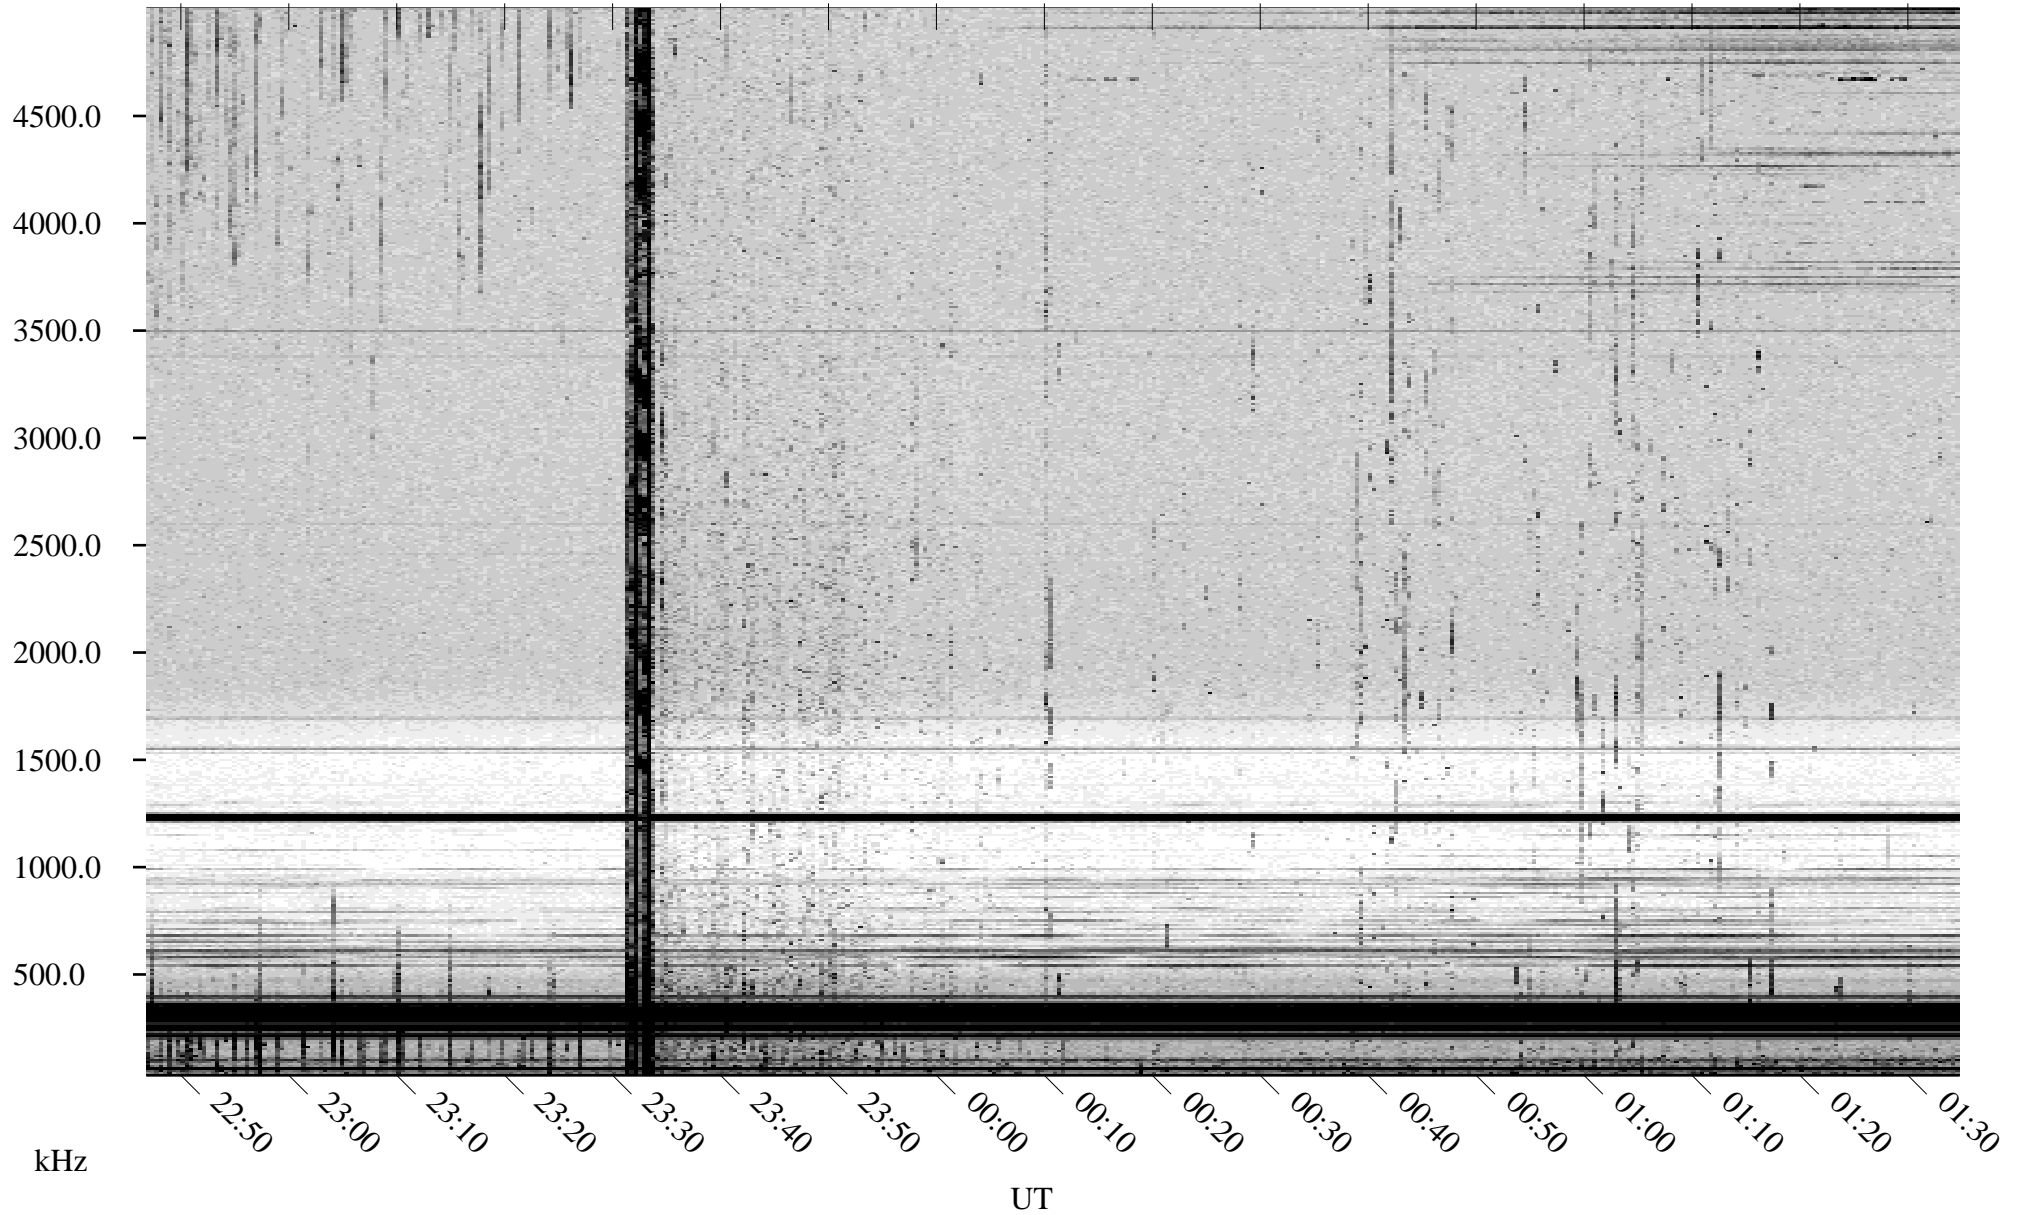

06/06/2000 Churchill, MTB

Linear Scale Black = 161 White = 15

ch00158l.r00m max_12

Page 1

06/06/2000 Churchill, MTB

Linear Scale Black = 161 White = 15

ch00158l.r00m max_12

Page 2

06/07/2000 Churchill, MTB

Linear Scale Black = 161 White = 15

ch00158l.r00m max_12

Page 3

06/07/2000 Churchill, MTB

Linear Scale Black = 161 White = 15

ch00158l.r00m max_12

Page 4

06/07/2000 Churchill, MTB

Linear Scale Black = 161 White = 15

ch00158l.r00m max_12

Page 5

06/07/2000 Churchill, MTB

Linear Scale Black = 161 White = 15

ch00158l.r00m max_12

Page 6

06/07/2000 Churchill, MTB

Linear Scale Black = 161 White = 15

ch00158l.r00m max_12

Page 7

06/07/2000 Churchill, MTB

Linear Scale Black = 161 White = 15

ch00158l.r00m max_12