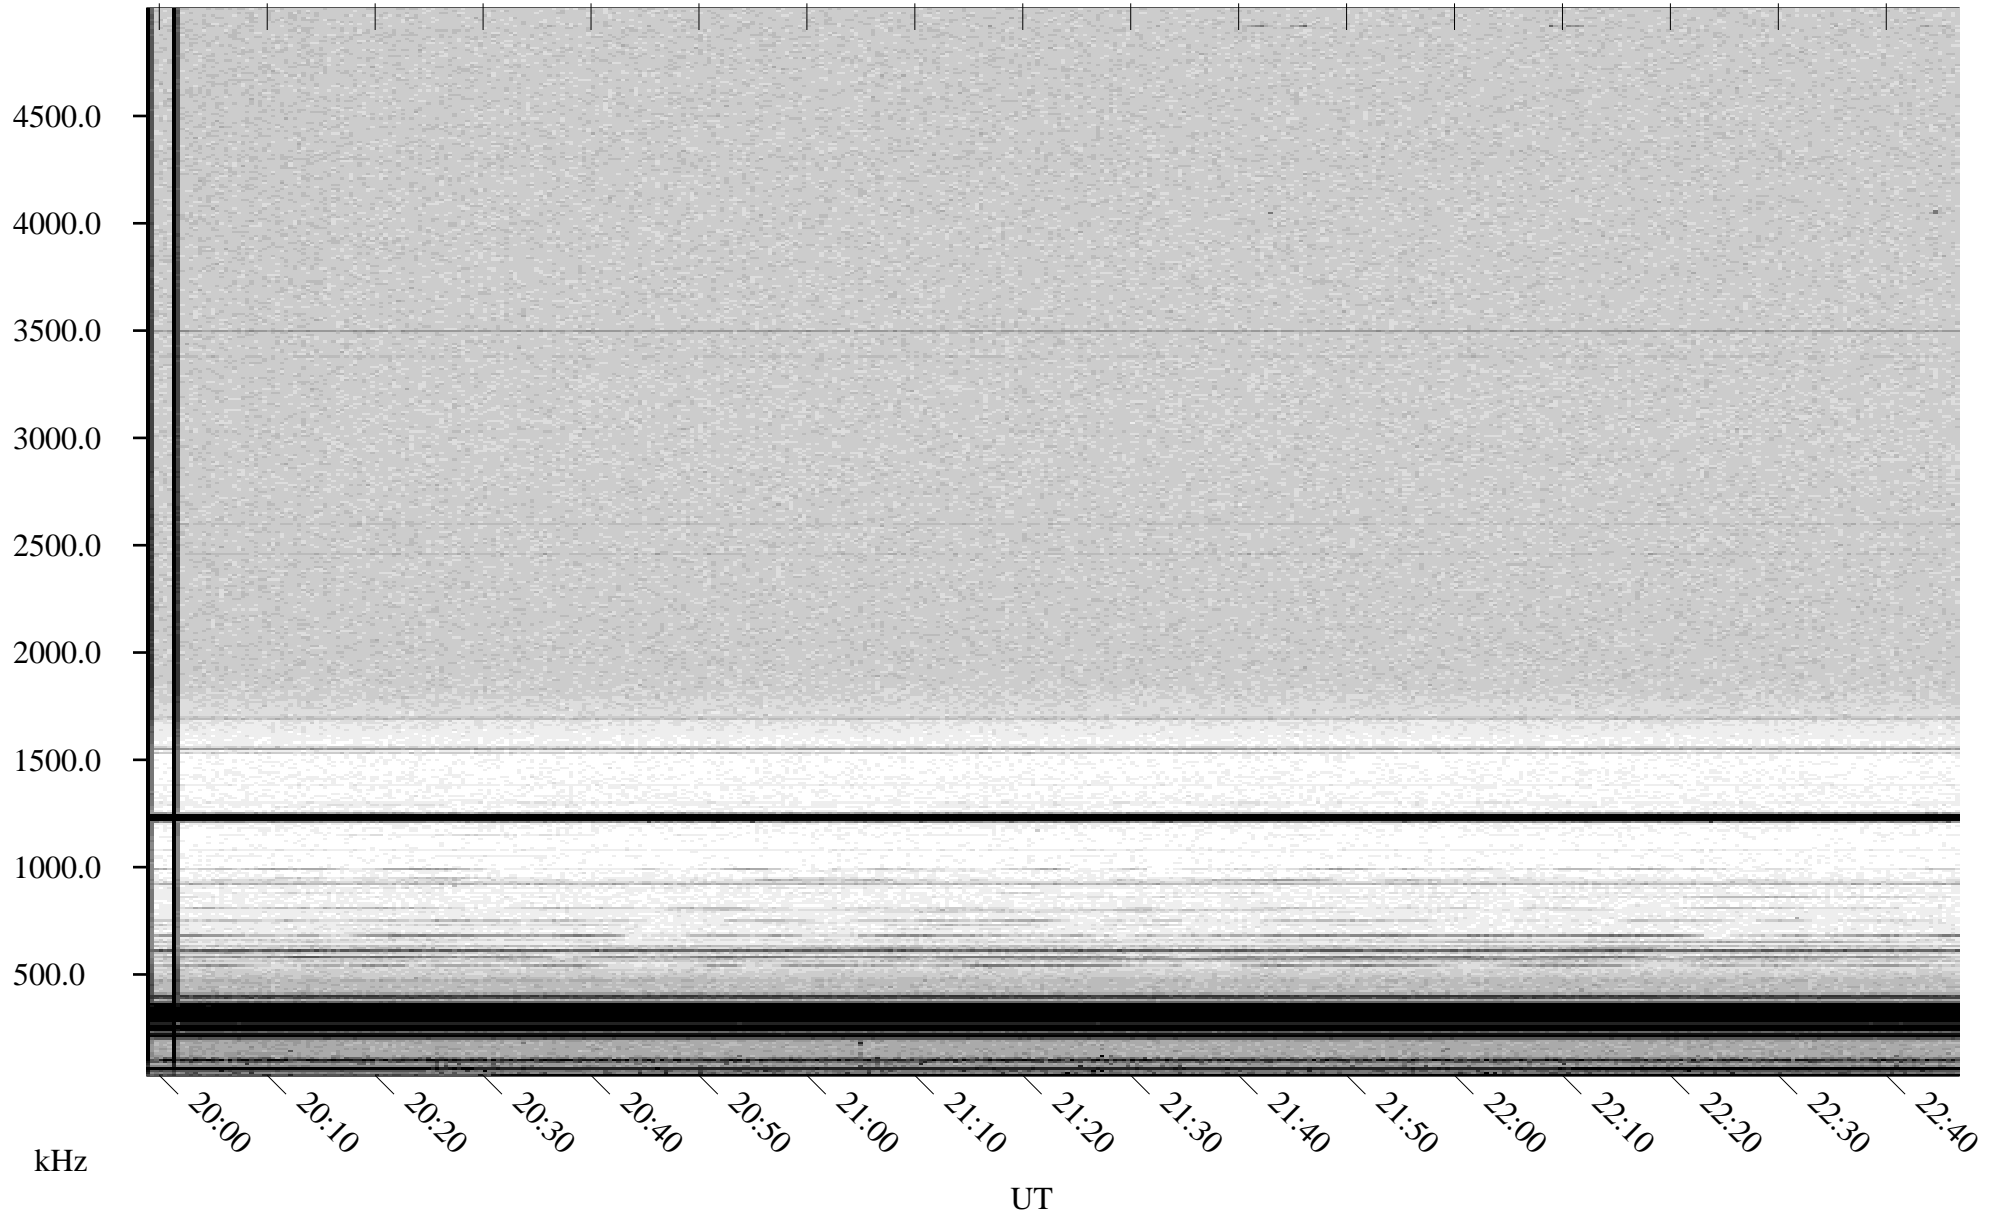

06/07/2000 Churchill, MTB

Linear Scale Black = 161 White = 15

ch00159l.r00m max_12

Page 1

06/07/2000 Churchill, MTB

Linear Scale Black = 161 White = 15

ch00159l.r00m max_12

Page 2

06/08/2000 Churchill, MTB

Linear Scale Black = 161 White = 15

ch00159l.r00m max_12

Page 3

06/08/2000 Churchill, MTB

Linear Scale Black = 161 White = 15

ch00159l.r00m max_12

Page 4

06/08/2000 Churchill, MTB

Linear Scale Black = 161 White = 15

ch00159l.r00m max_12

Page 5

06/08/2000 Churchill, MTB

Linear Scale Black = 161 White = 15

ch00159l.r00m max_12

Page 6

06/08/2000 Churchill, MTB

Linear Scale Black = 161 White = 15

ch00159l.r00m max_12

Page 7

06/08/2000 Churchill, MTB

Linear Scale Black = 161 White = 15

ch00159l.r00m max_12