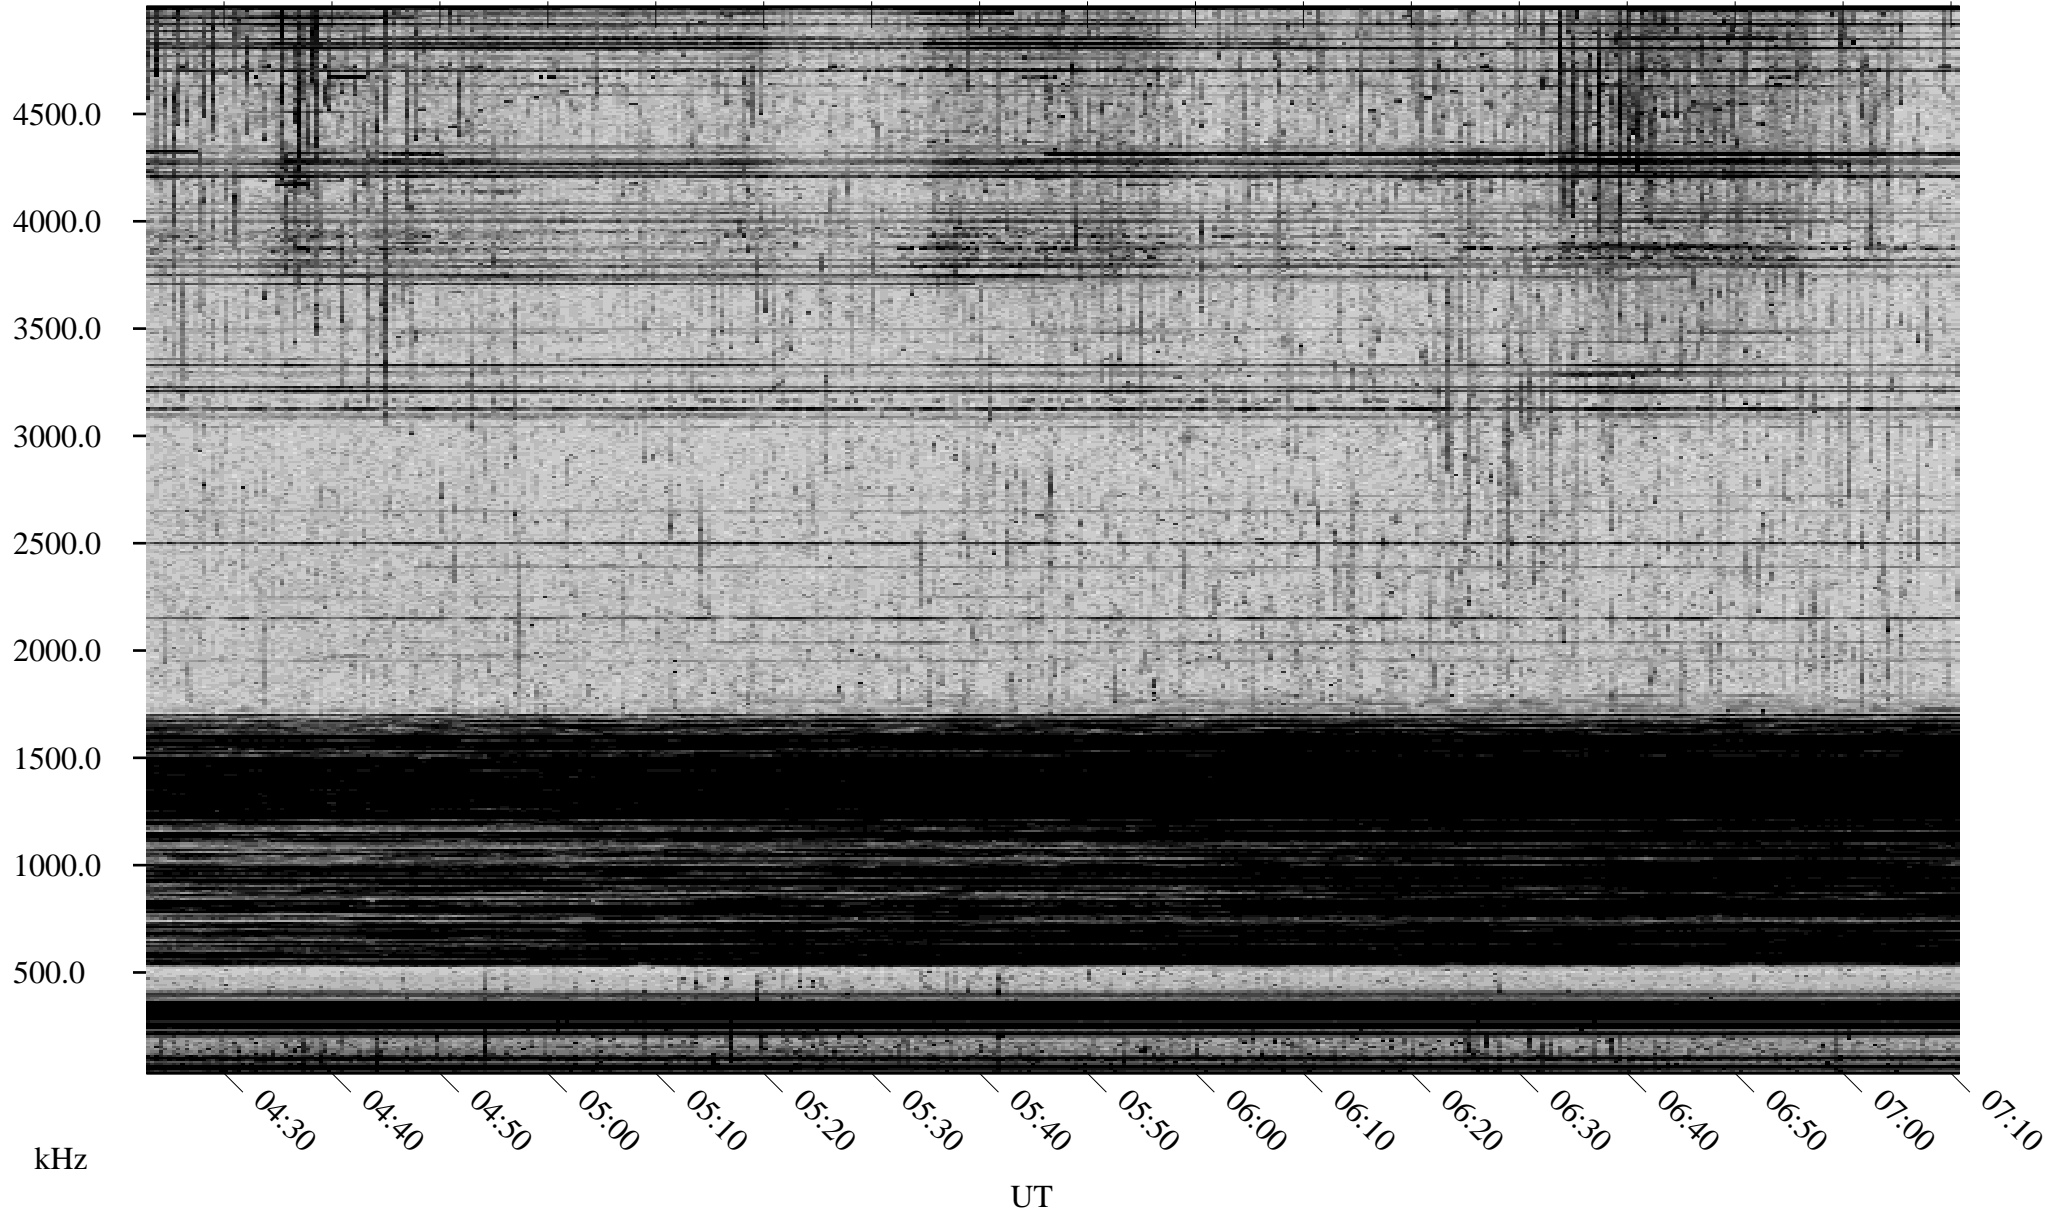

06/07/2000 Churchill, MTB

Linear Scale Black = 161 White = 15

ch00159l.r00m max_12

Page 1

06/07/2000 Churchill, MTB

Linear Scale Black = 161 White = 15

ch00159l.r00m max_12

Page 2

06/08/2000 Churchill, MTB

Linear Scale Black = 161 White = 15

ch00159l.r00m max_12

Page 3

06/08/2000 Churchill, MTB

Linear Scale Black = 161 White = 15

ch00159l.r00m max_12

Page 4

06/08/2000 Churchill, MTB

Linear Scale Black = 161 White = 15

ch00159l.r00m max_12

Page 5

06/08/2000 Churchill, MTB

Linear Scale Black = 161 White = 15

ch00159l.r00m max_12

Page 6

06/08/2000 Churchill, MTB

Linear Scale Black = 161 White = 15

ch00159l.r00m max_12

Page 7

06/08/2000 Churchill, MTB

Linear Scale Black = 161 White = 15

ch00159l.r00m max_12