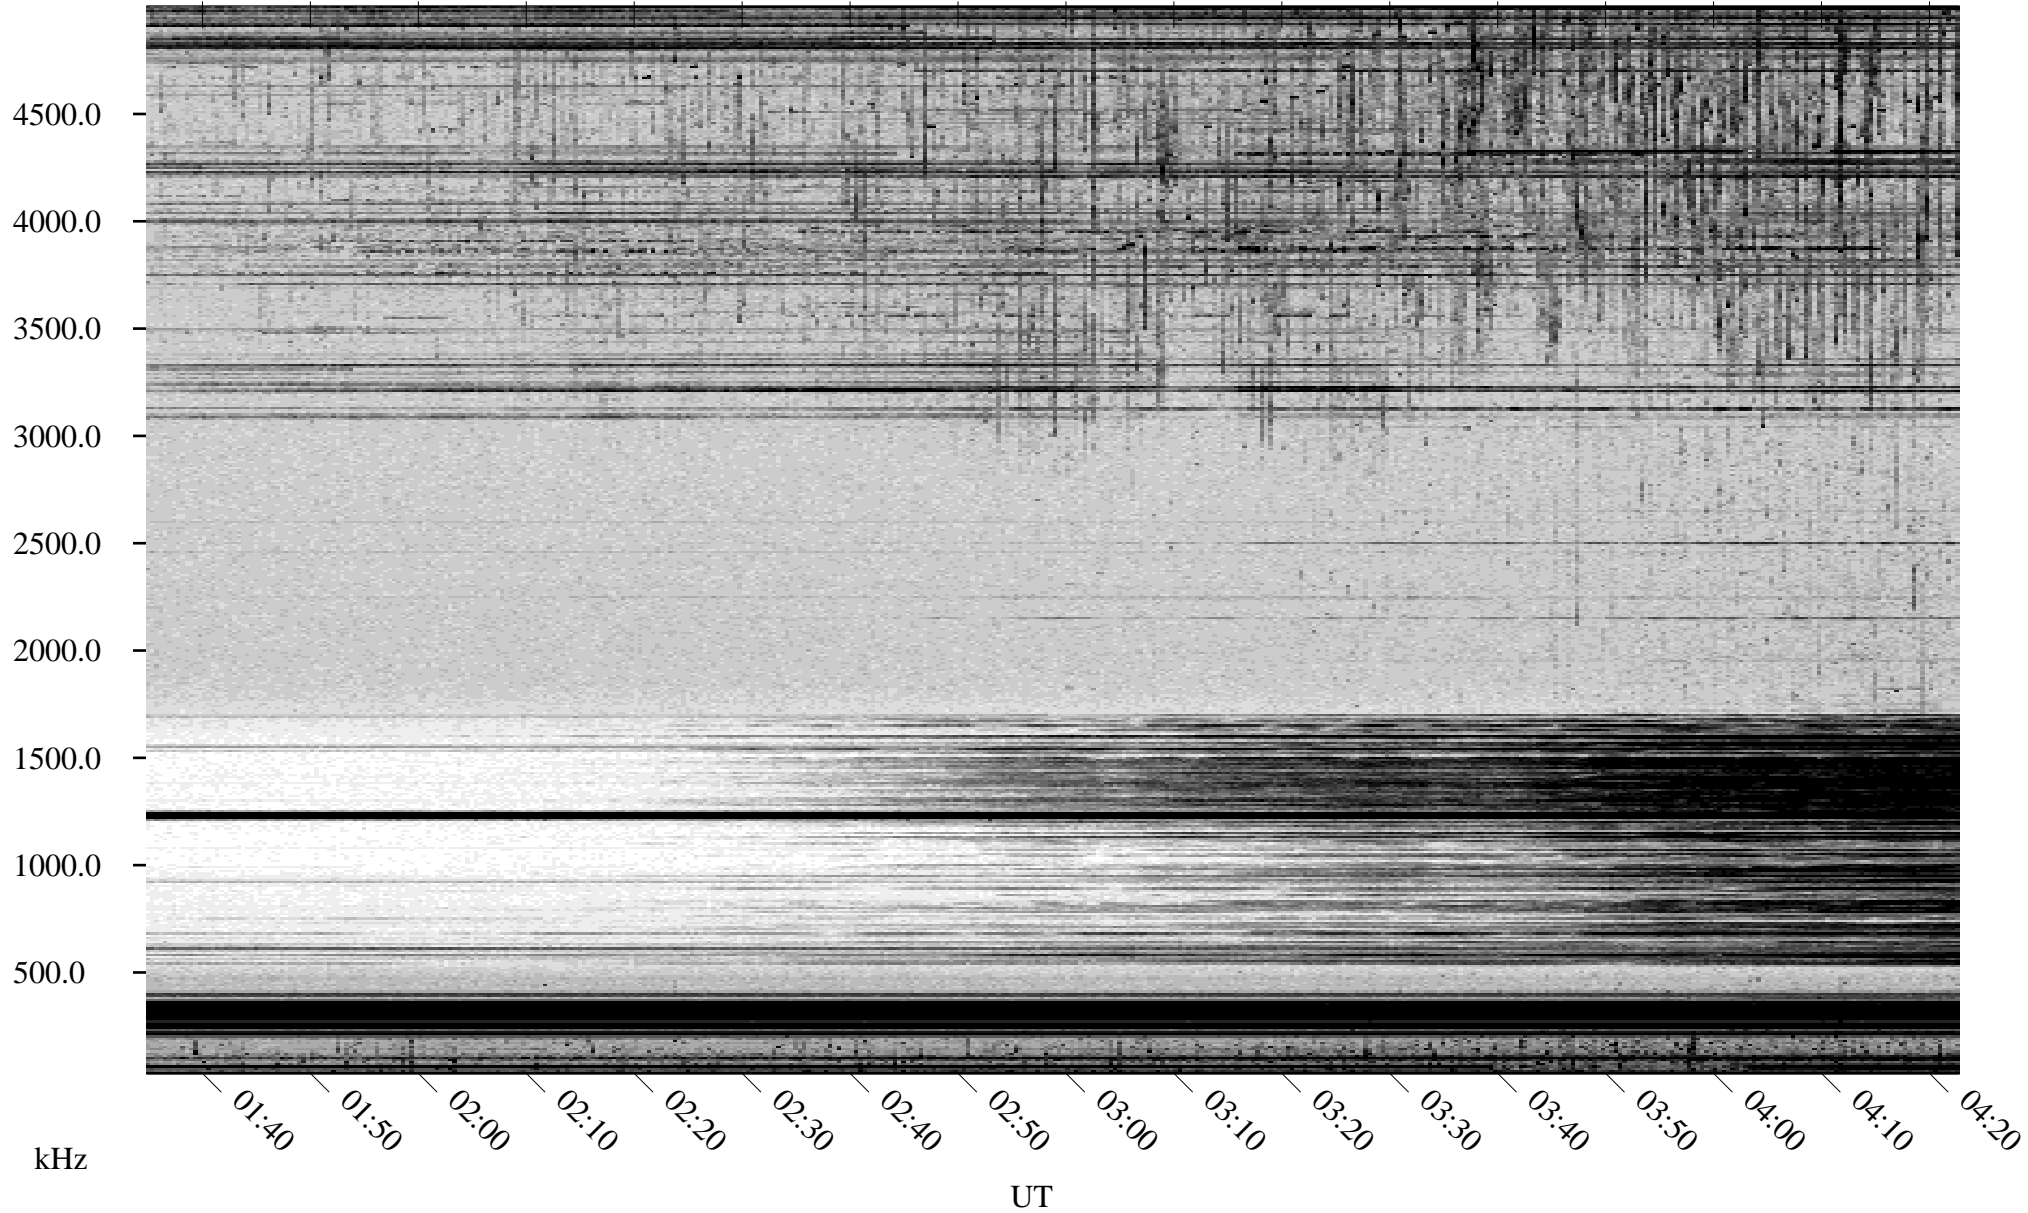

06/07/2000 Churchill, MTB

Linear Scale Black = 161 White = 15

ch00159l.r00m max_12

Page 1

06/07/2000 Churchill, MTB

Linear Scale Black = 161 White = 15

ch00159l.r00m max_12

Page 2

06/08/2000 Churchill, MTB

Linear Scale Black = 161 White = 15

ch00159l.r00m max_12

Page 3

06/08/2000 Churchill, MTB

Linear Scale Black = 161 White = 15

ch00159l.r00m max_12

Page 4

06/08/2000 Churchill, MTB

Linear Scale Black = 161 White = 15

ch00159l.r00m max_12

Page 5

06/08/2000 Churchill, MTB

Linear Scale Black = 161 White = 15

ch00159l.r00m max_12

Page 6

06/08/2000 Churchill, MTB

Linear Scale Black = 161 White = 15

ch00159l.r00m max_12

Page 7

06/08/2000 Churchill, MTB

Linear Scale Black = 161 White = 15

ch00159l.r00m max_12