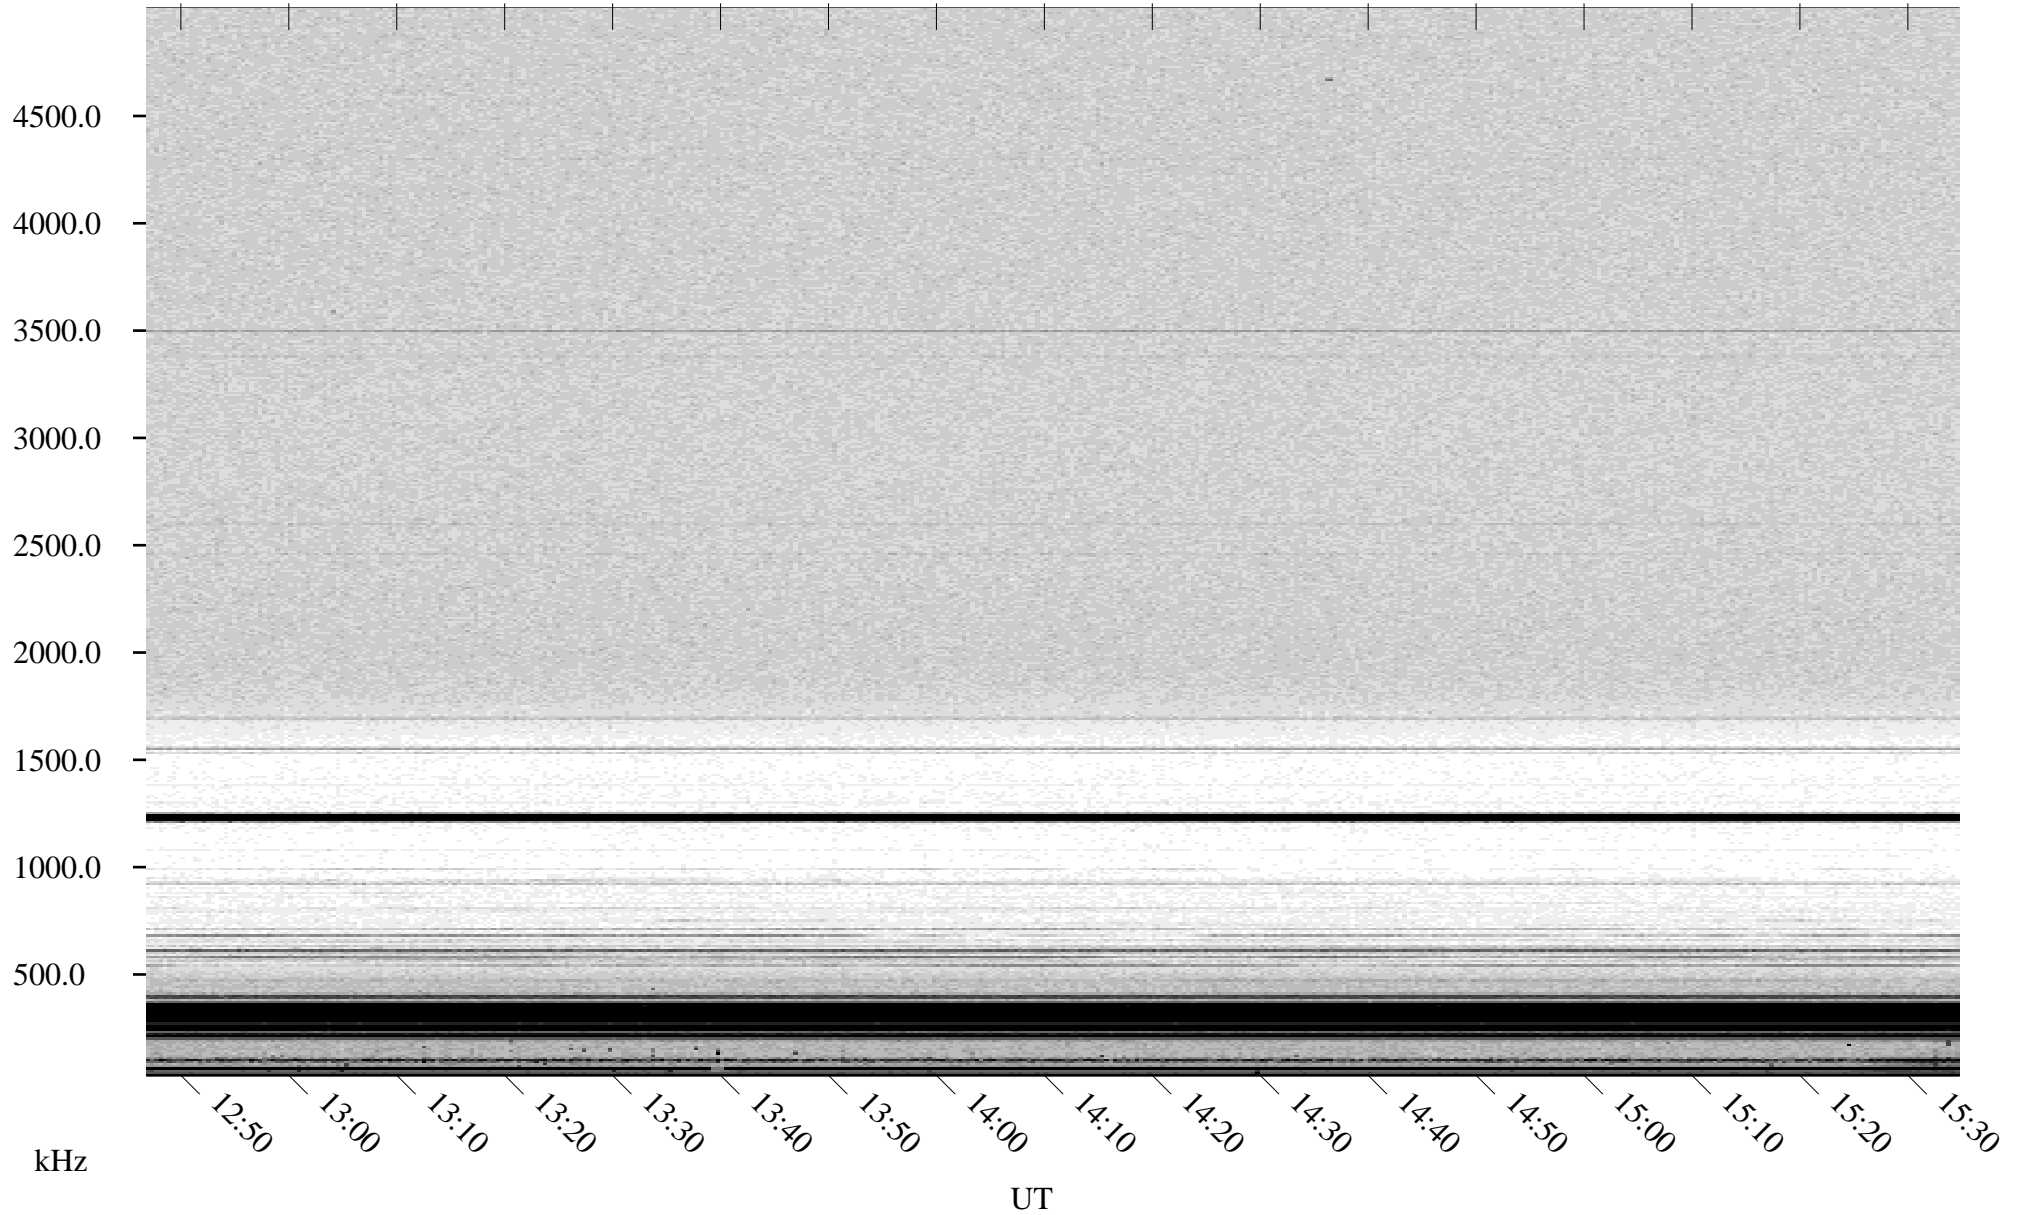

06/07/2000 Churchill, MTB

Linear Scale Black = 161 White = 15

ch00159l.r00m max_12

Page 1

06/07/2000 Churchill, MTB

Linear Scale Black = 161 White = 15

ch00159l.r00m max_12

Page 2

06/08/2000 Churchill, MTB

Linear Scale Black = 161 White = 15

ch00159l.r00m max_12

Page 3

06/08/2000 Churchill, MTB

Linear Scale Black = 161 White = 15

ch00159l.r00m max_12

Page 4

06/08/2000 Churchill, MTB

Linear Scale Black = 161 White = 15

ch00159l.r00m max_12

Page 5

06/08/2000 Churchill, MTB

Linear Scale Black = 161 White = 15

ch00159l.r00m max_12

Page 6

06/08/2000 Churchill, MTB

Linear Scale Black = 161 White = 15

ch00159l.r00m max_12

Page 7

06/08/2000 Churchill, MTB

Linear Scale Black = 161 White = 15

ch00159l.r00m max_12