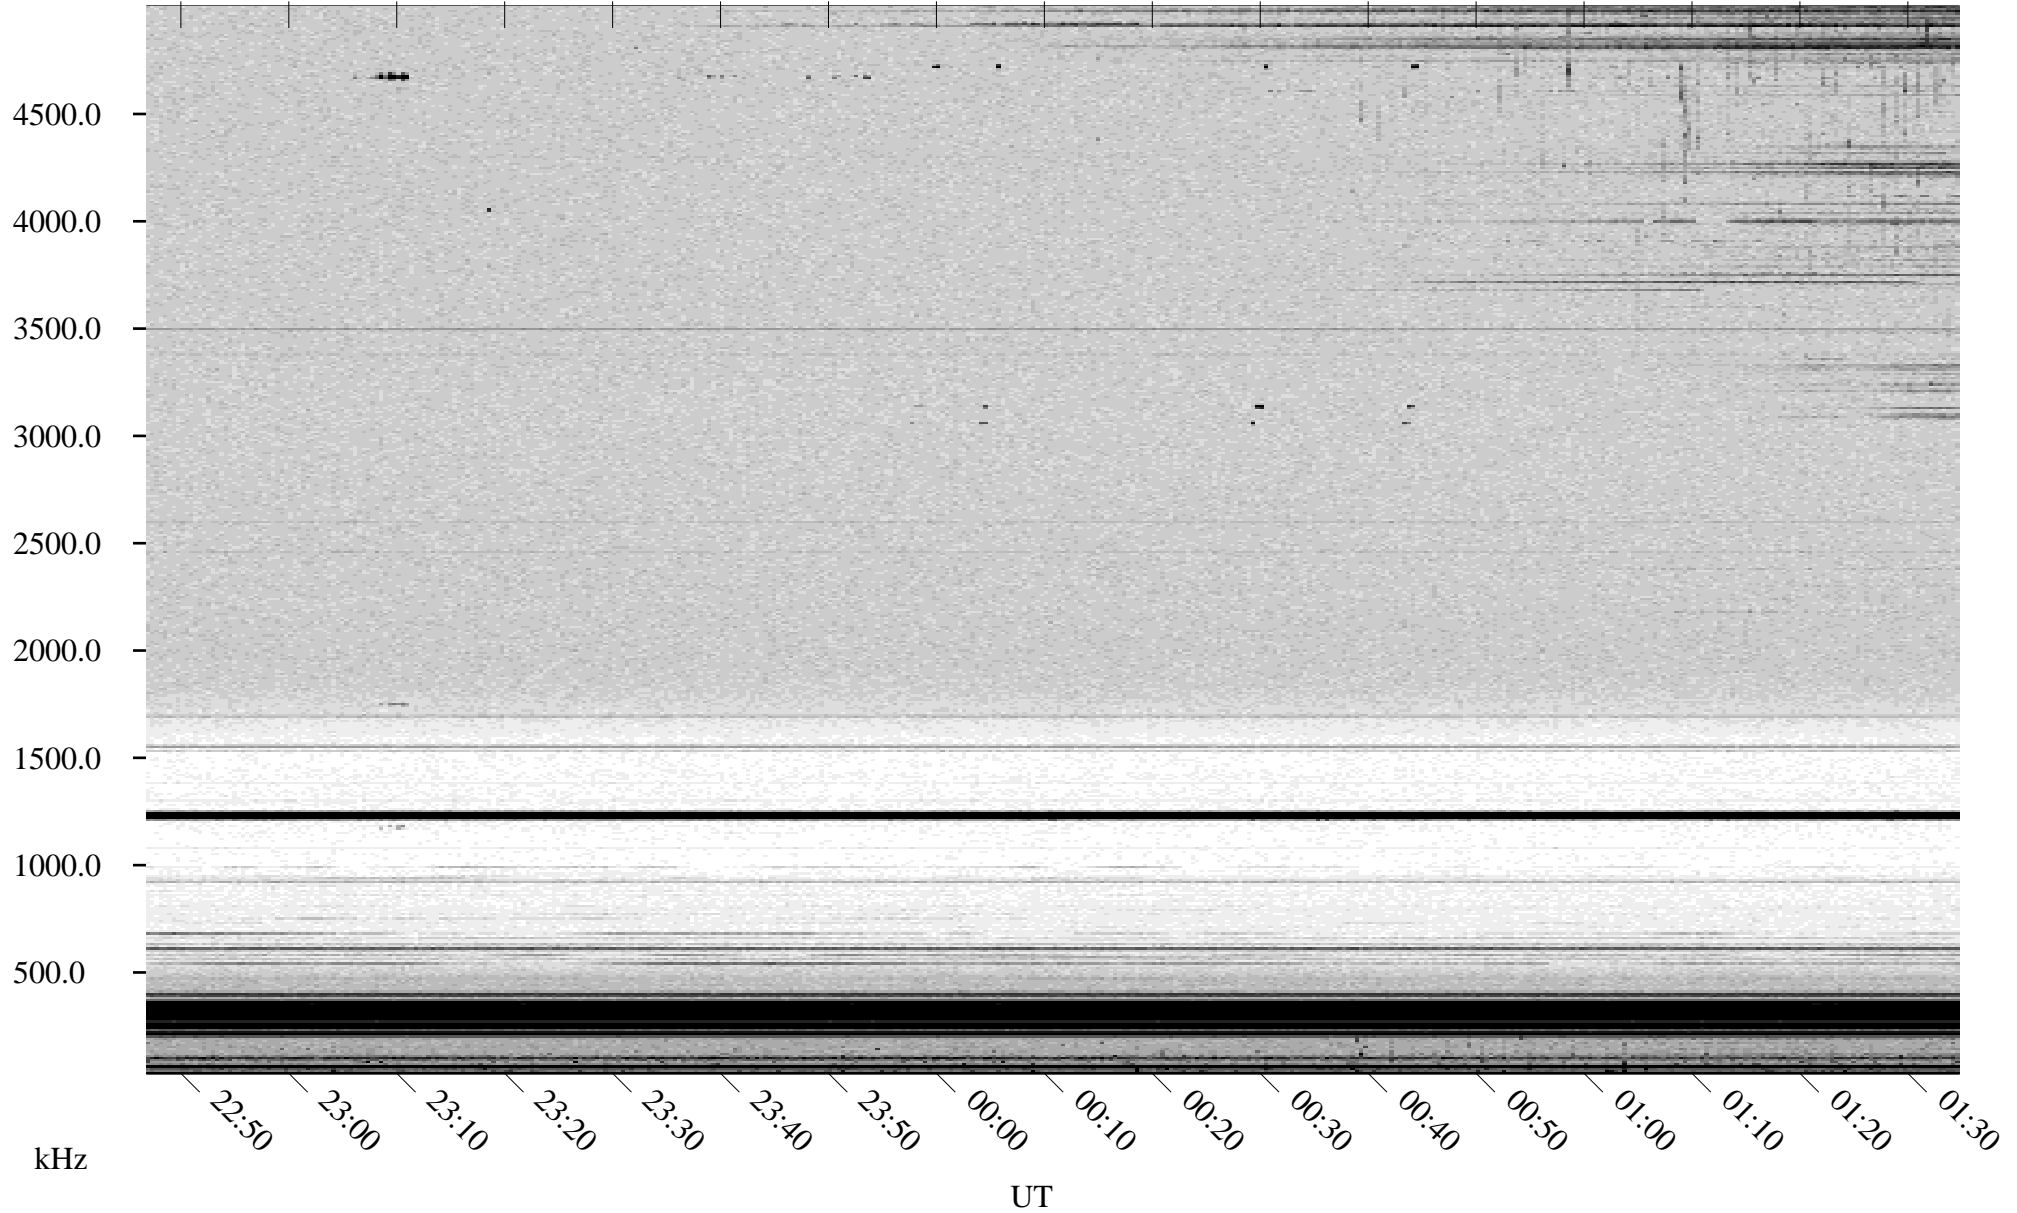

06/07/2000 Churchill, MTB

Linear Scale Black = 161 White = 15

ch00159l.r00m max_12

Page 1

06/07/2000 Churchill, MTB

Linear Scale Black = 161 White = 15

ch00159l.r00m max_12

Page 2

06/08/2000 Churchill, MTB

Linear Scale Black = 161 White = 15

ch00159l.r00m max_12

Page 3

06/08/2000 Churchill, MTB

Linear Scale Black = 161 White = 15

ch00159l.r00m max_12

Page 4

06/08/2000 Churchill, MTB

Linear Scale Black = 161 White = 15

ch00159l.r00m max_12

Page 5

06/08/2000 Churchill, MTB

Linear Scale Black = 161 White = 15

ch00159l.r00m max_12

Page 6

06/08/2000 Churchill, MTB

Linear Scale Black = 161 White = 15

ch00159l.r00m max_12

Page 7

06/08/2000 Churchill, MTB

Linear Scale Black = 161 White = 15

ch00159l.r00m max_12