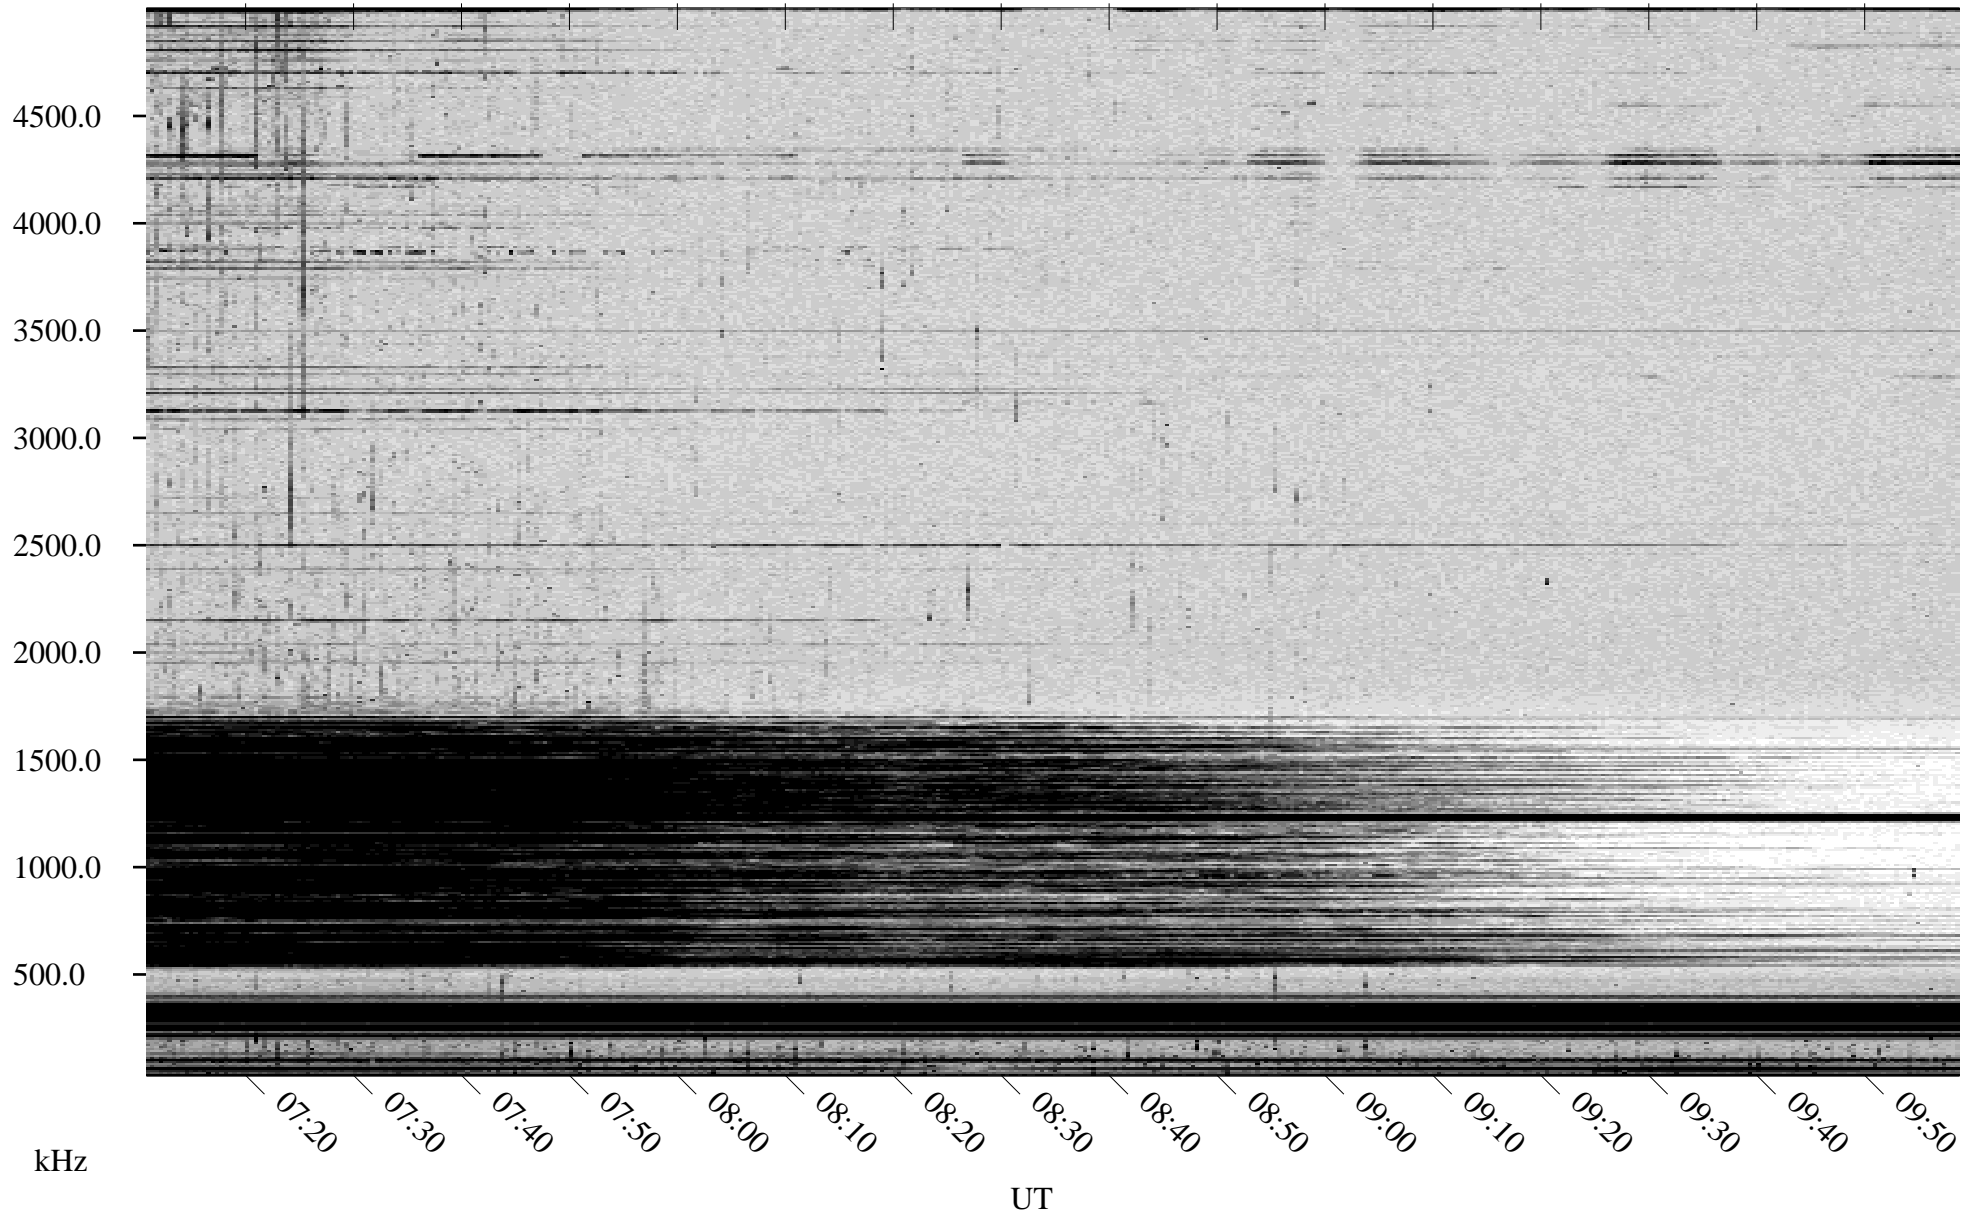

06/07/2000 Churchill, MTB

Linear Scale Black = 161 White = 15

ch00159l.r00m max_12

Page 1

06/07/2000 Churchill, MTB

Linear Scale Black = 161 White = 15

ch00159l.r00m max_12

Page 2

06/08/2000 Churchill, MTB

Linear Scale Black = 161 White = 15

ch00159l.r00m max_12

Page 3

06/08/2000 Churchill, MTB

Linear Scale Black = 161 White = 15

ch00159l.r00m max_12

Page 4

06/08/2000 Churchill, MTB

Linear Scale Black = 161 White = 15

ch00159l.r00m max_12

Page 5

06/08/2000 Churchill, MTB

Linear Scale Black = 161 White = 15

ch00159l.r00m max_12

Page 6

06/08/2000 Churchill, MTB

Linear Scale Black = 161 White = 15

ch00159l.r00m max_12

Page 7

06/08/2000 Churchill, MTB

Linear Scale Black = 161 White = 15

ch00159l.r00m max_12