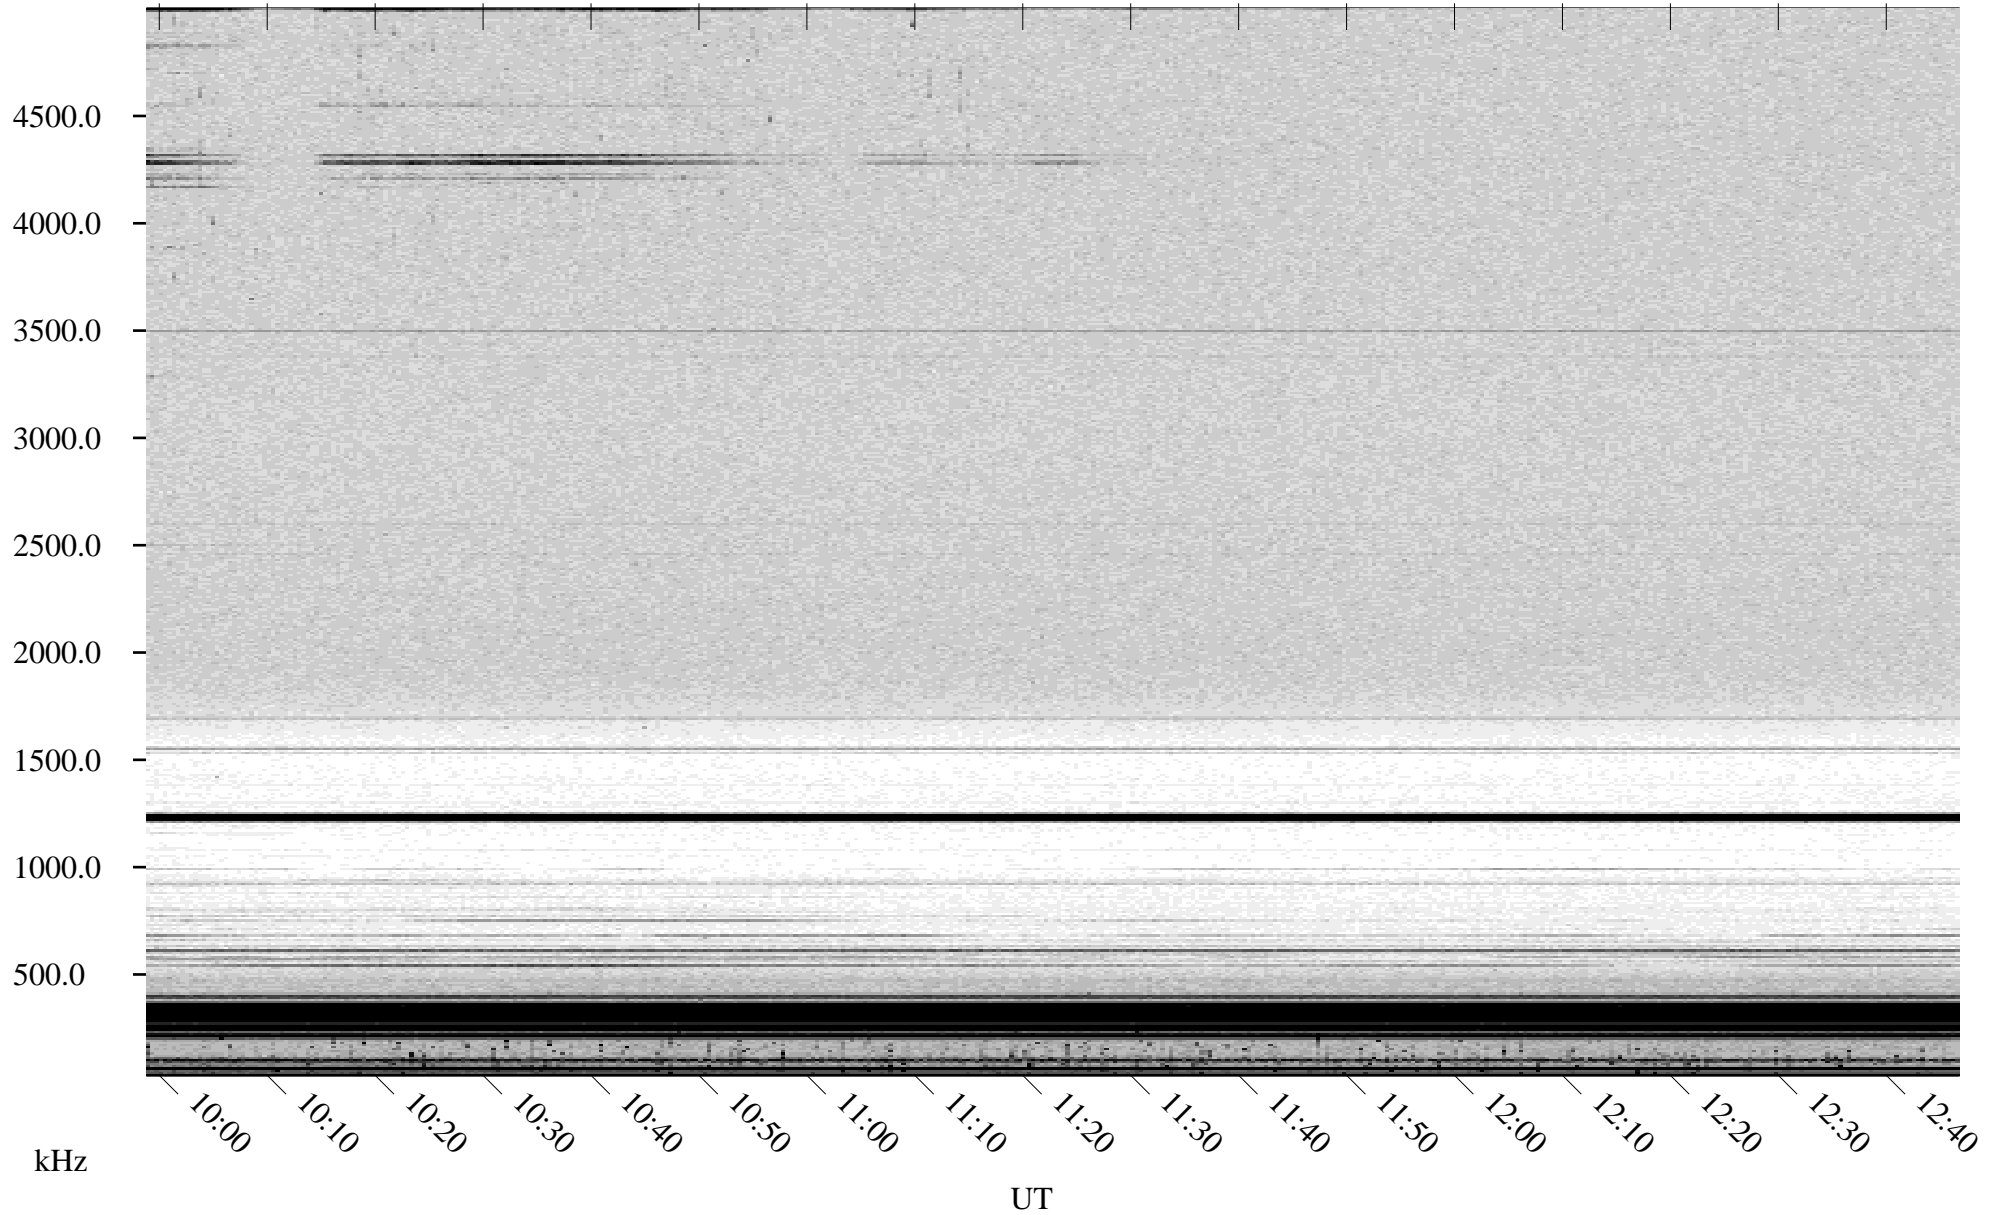

06/07/2000 Churchill, MTB

Linear Scale Black = 161 White = 15

ch00159l.r00m max_12

Page 1

06/07/2000 Churchill, MTB

Linear Scale Black = 161 White = 15

ch00159l.r00m max_12

Page 2

06/08/2000 Churchill, MTB

Linear Scale Black = 161 White = 15

ch00159l.r00m max_12

Page 3

06/08/2000 Churchill, MTB

Linear Scale Black = 161 White = 15

ch00159l.r00m max_12

Page 4

06/08/2000 Churchill, MTB

Linear Scale Black = 161 White = 15

ch00159l.r00m max_12

Page 5

06/08/2000 Churchill, MTB

Linear Scale Black = 161 White = 15

ch00159l.r00m max_12

Page 6

06/08/2000 Churchill, MTB

Linear Scale Black = 161 White = 15

ch00159l.r00m max_12

Page 7

06/08/2000 Churchill, MTB

Linear Scale Black = 161 White = 15

ch00159l.r00m max_12