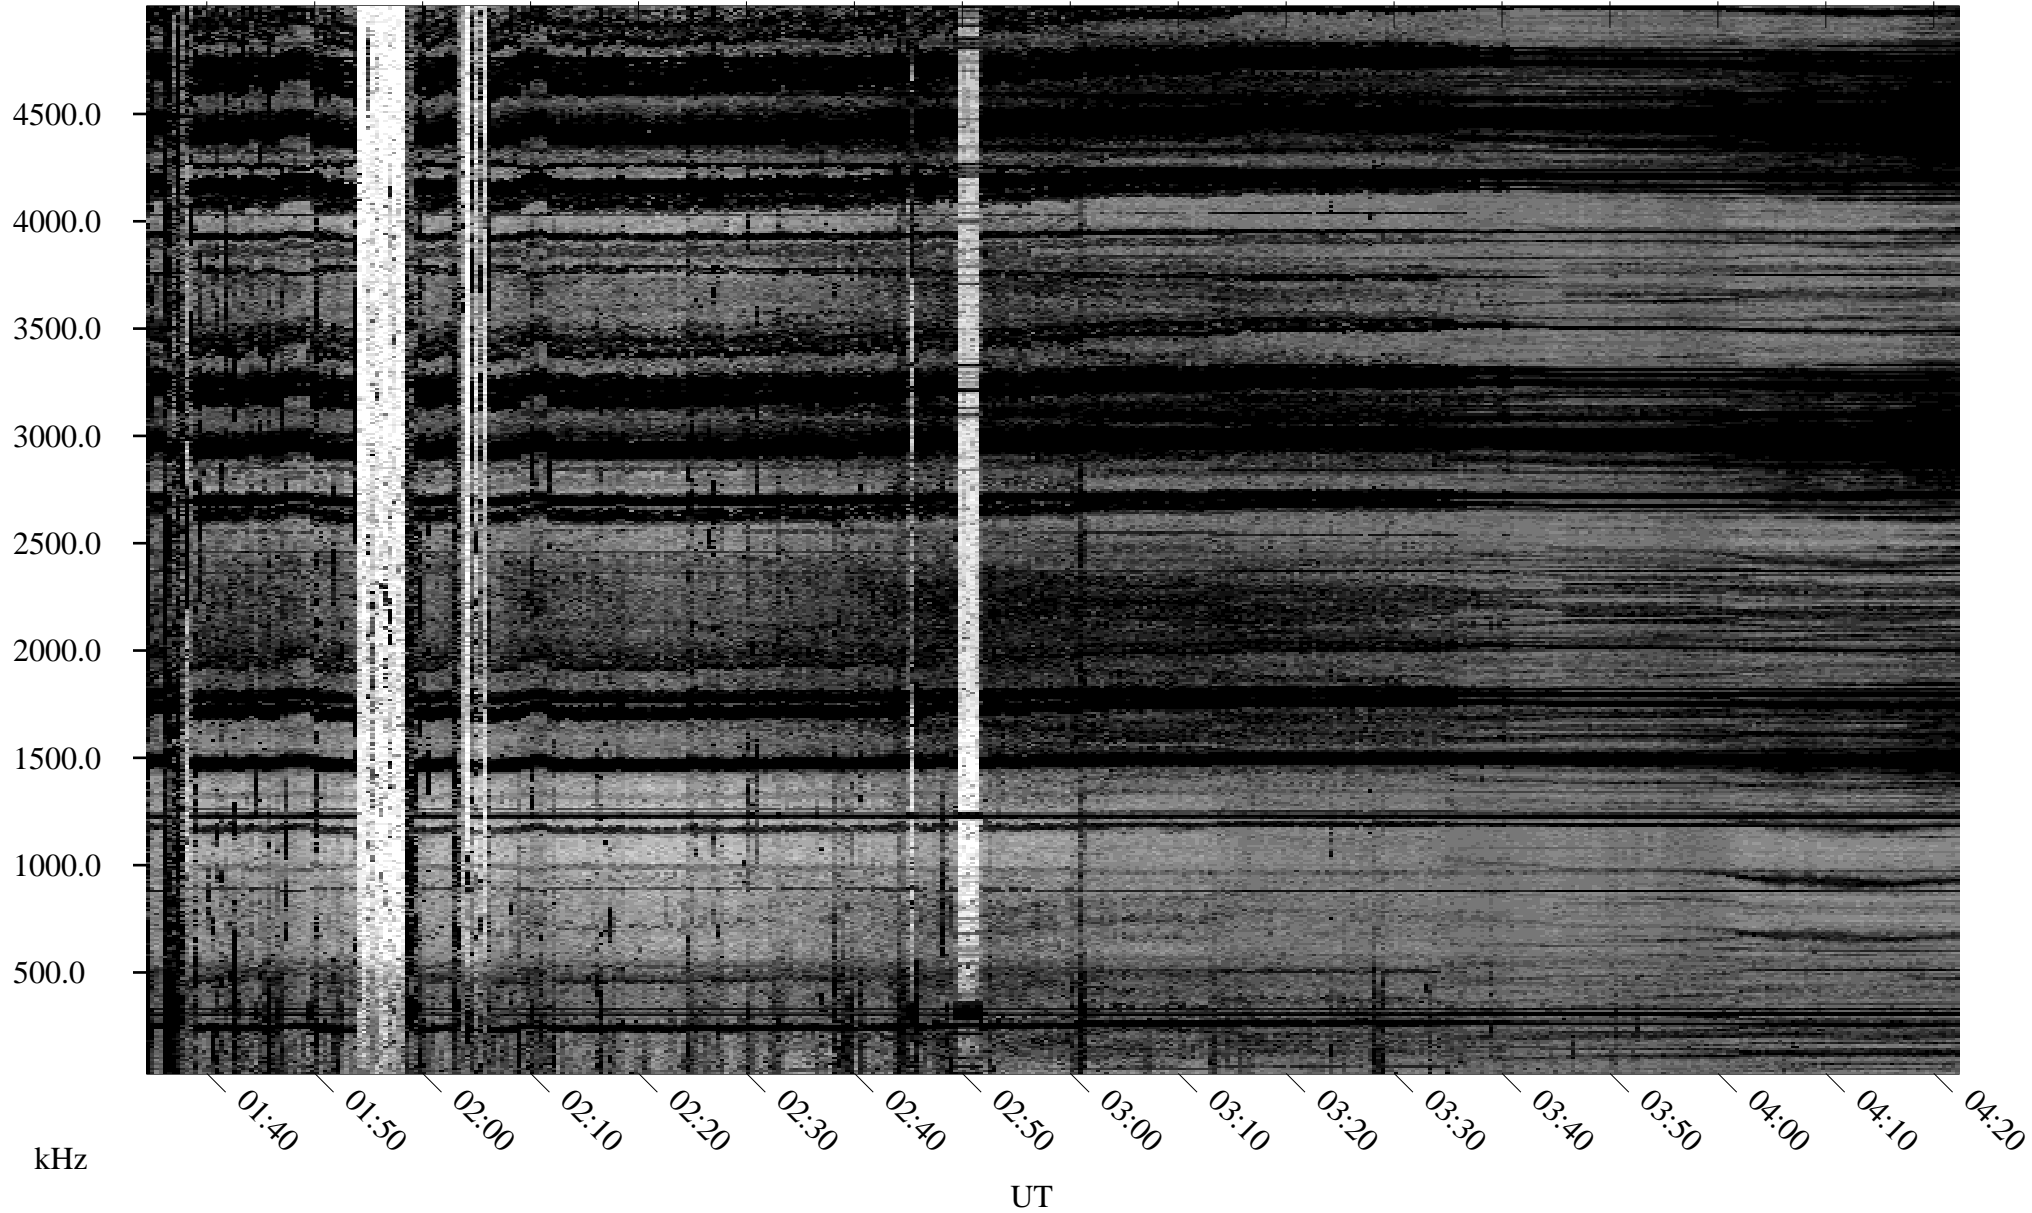

06/17/2000 Churchill, MTB

Linear Scale Black = 161 White = 15

ch00169l.r00m max_12

Page 1

06/17/2000 Churchill, MTB

Linear Scale

Black = 161

White = 15

ch00169l.r00m max_12

Page 2

06/18/2000 Churchill, MTB

Linear Scale Black = 161 White = 15

ch00169l.r00m max_12

Page 3

06/18/2000 Churchill, MTB

Linear Scale Black = 161 White = 15

ch00169l.r00m max_12

Page 4

06/18/2000 Churchill, MTB

Linear Scale Black = 161 White = 15

ch00169l.r00m max_12

Page 5

06/18/2000 Churchill, MTB

Linear Scale Black = 161 White = 15

ch00169l.r00m max_12

Page 6

06/18/2000 Churchill, MTB

Linear Scale Black = 161 White = 15

ch00169l.r00m max_12

Page 7

06/18/2000 Churchill, MTB

Linear Scale Black = 161 White = 15