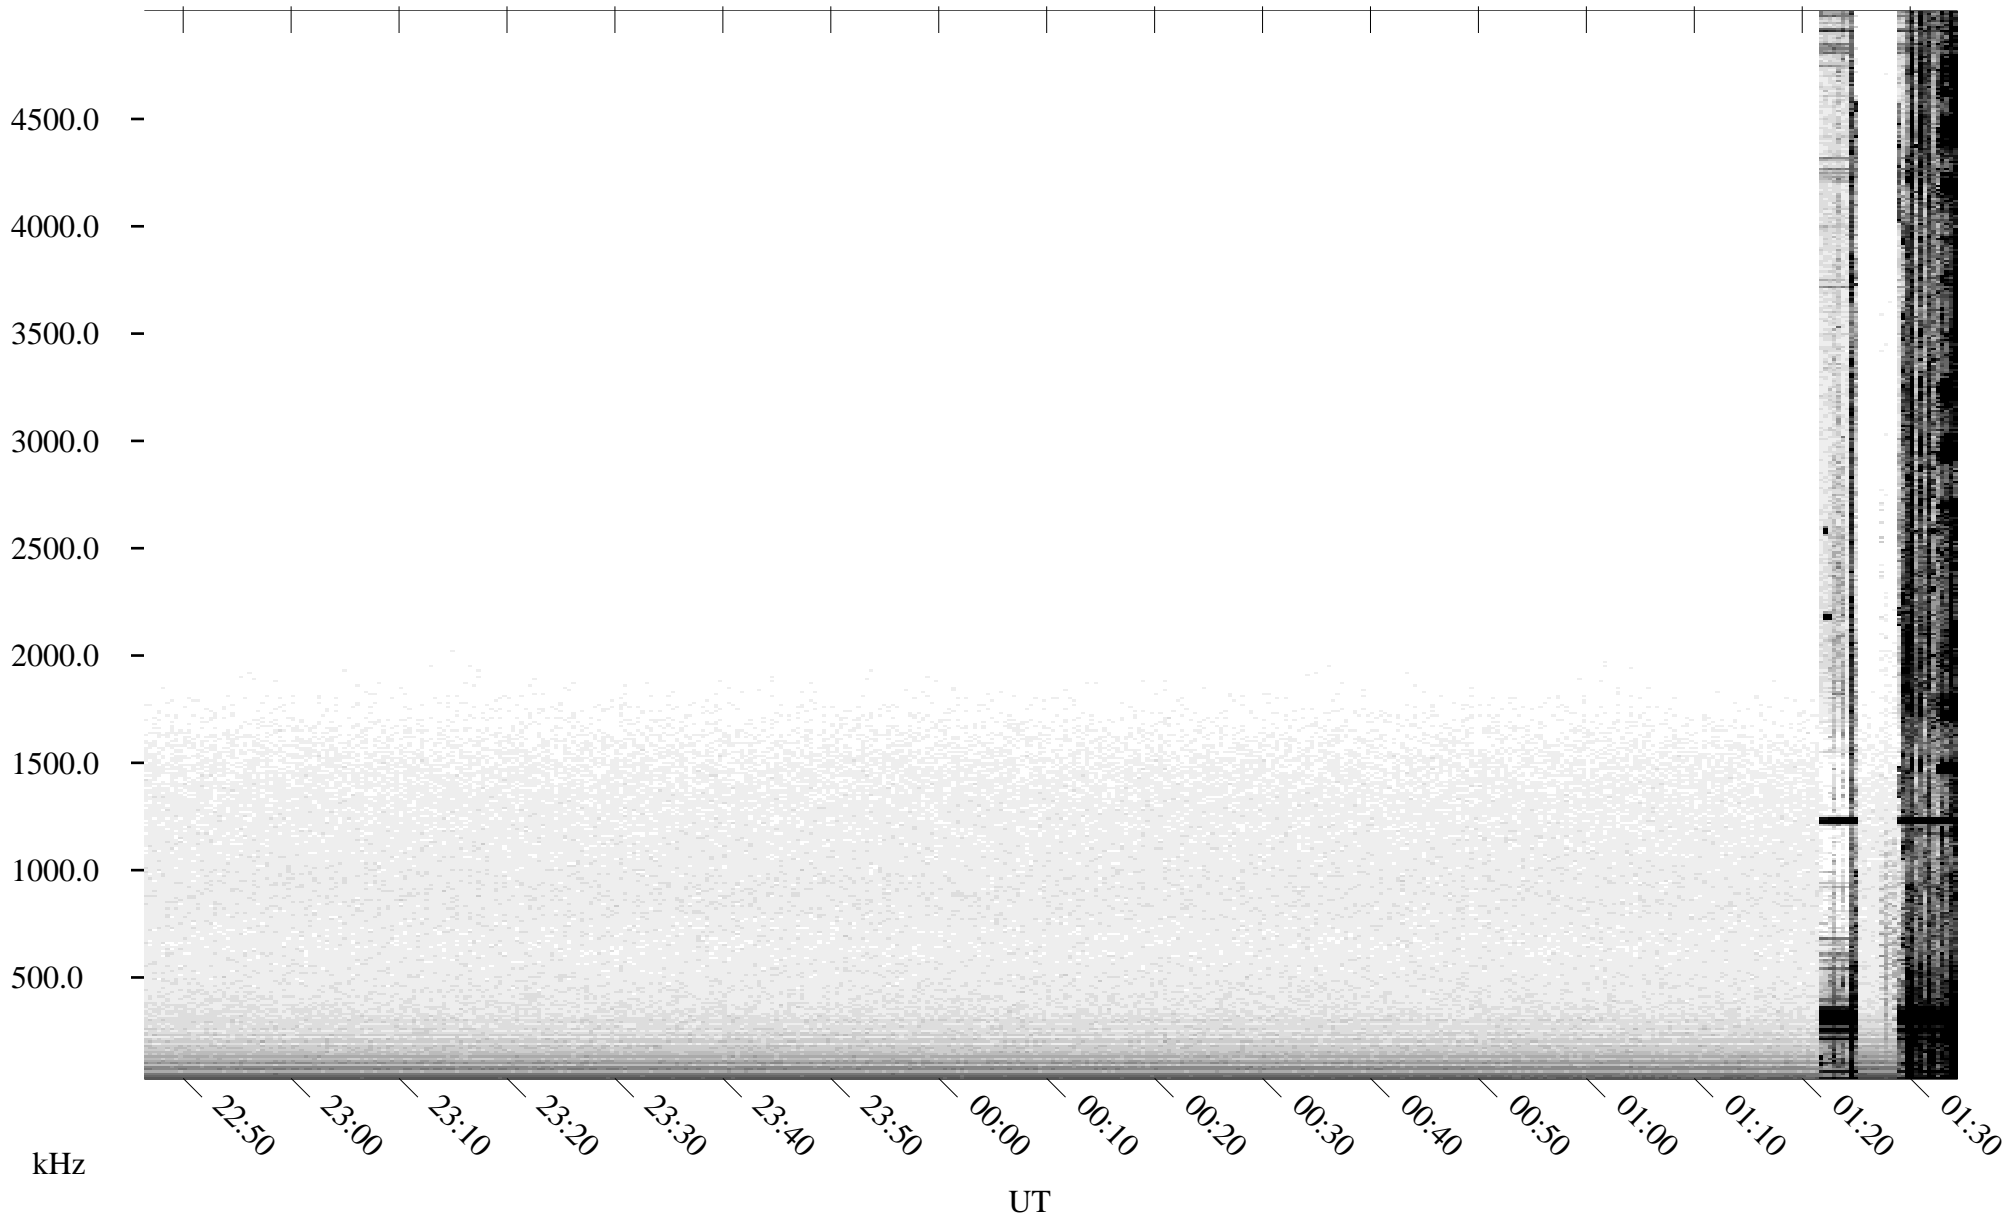

06/17/2000 Churchill, MTB

Linear Scale Black = 161 White = 15

ch00169l.r00m max_12

Page 1

06/17/2000 Churchill, MTB

Linear Scale

Black = 161

White = 15

ch00169l.r00m max_12

Page 2

06/18/2000 Churchill, MTB

Linear Scale Black = 161 White = 15

ch00169l.r00m max_12

Page 3

06/18/2000 Churchill, MTB

Linear Scale Black = 161 White = 15

ch00169l.r00m max_12

Page 4

06/18/2000 Churchill, MTB

Linear Scale Black = 161 White = 15

ch00169l.r00m max_12

Page 5

06/18/2000 Churchill, MTB

Linear Scale Black = 161 White = 15

ch00169l.r00m max_12

Page 6

06/18/2000 Churchill, MTB

Linear Scale Black = 161 White = 15

ch00169l.r00m max_12

Page 7

06/18/2000 Churchill, MTB

Linear Scale Black = 161 White = 15