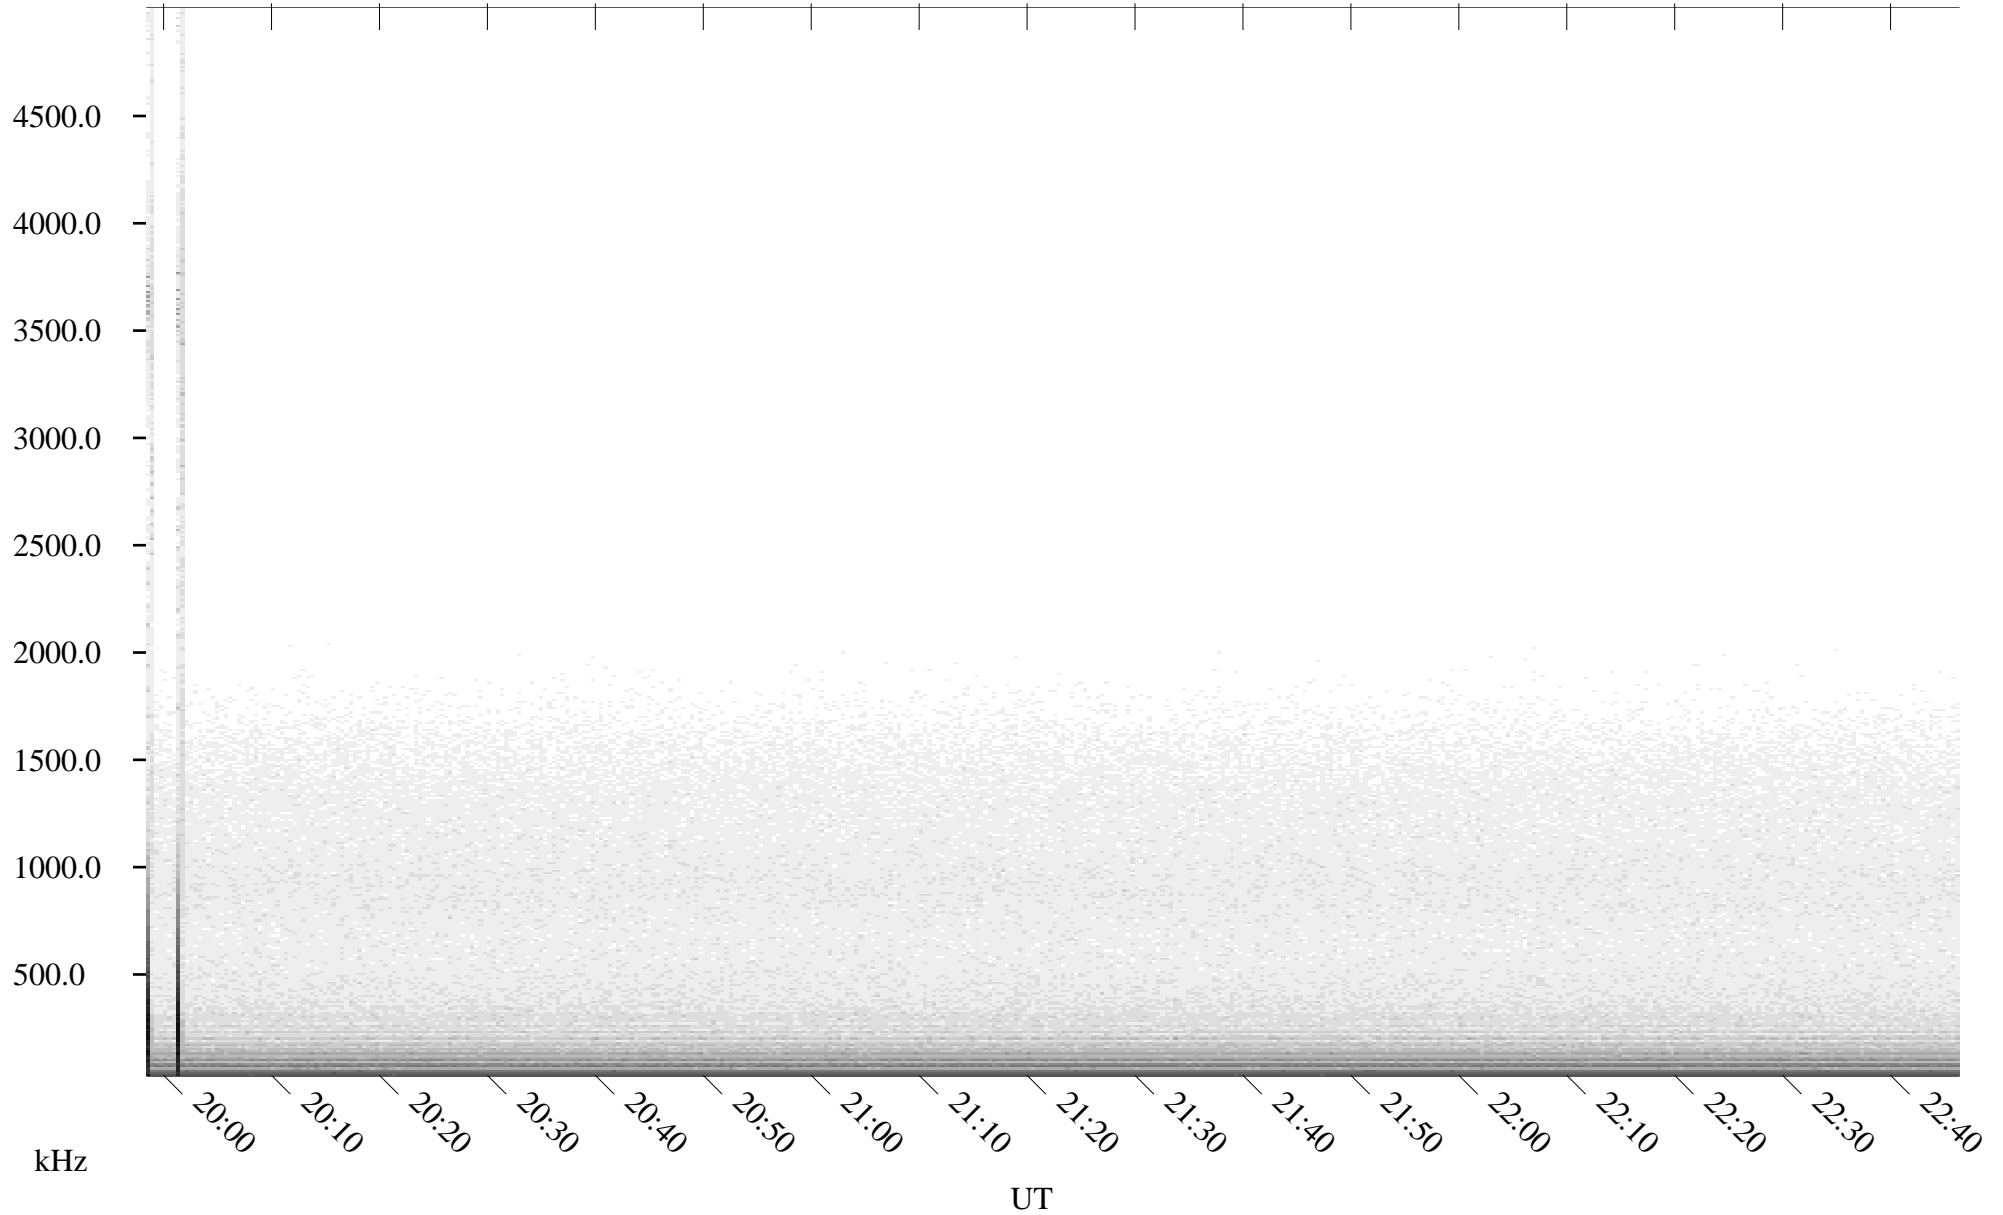

06/17/2000 Churchill, MTB

Linear Scale Black = 161 White = 15

ch00169l.r00m max_12

Page 1

06/17/2000 Churchill, MTB

Linear Scale

Black = 161

White = 15

ch00169l.r00m max_12

Page 2

06/18/2000 Churchill, MTB

Linear Scale Black = 161 White = 15

ch00169l.r00m max_12

Page 3

06/18/2000 Churchill, MTB

Linear Scale Black = 161 White = 15

ch00169l.r00m max_12

Page 4

06/18/2000 Churchill, MTB

Linear Scale Black = 161 White = 15

ch00169l.r00m max_12

Page 5

06/18/2000 Churchill, MTB

Linear Scale Black = 161 White = 15

ch00169l.r00m max_12

Page 6

06/18/2000 Churchill, MTB

Linear Scale Black = 161 White = 15

ch00169l.r00m max_12

Page 7

06/18/2000 Churchill, MTB

Linear Scale Black = 161 White = 15