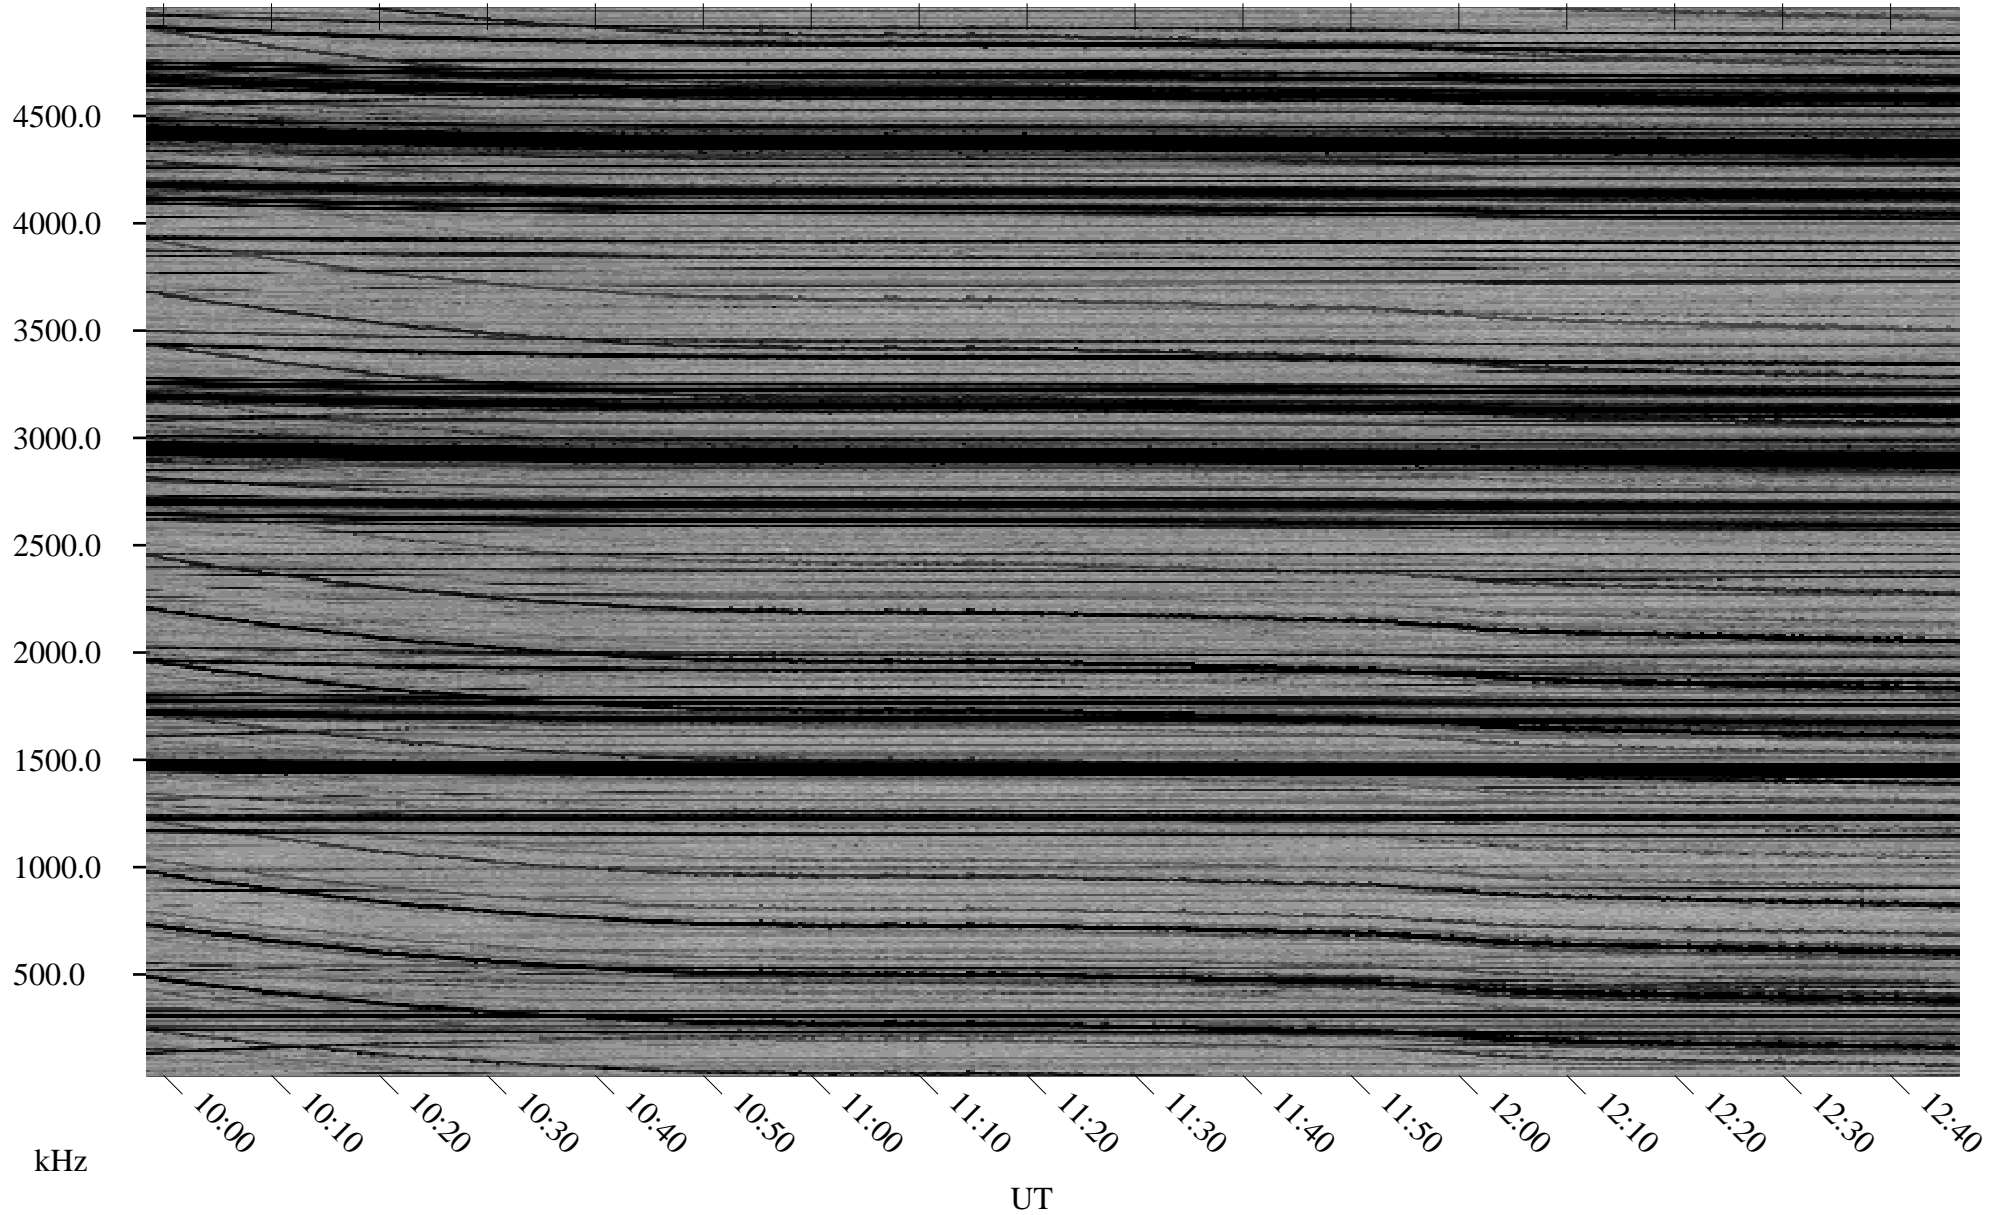

06/17/2000 Churchill, MTB

Linear Scale Black = 161 White = 15

ch00169l.r00m max_12

Page 1

06/17/2000 Churchill, MTB

Linear Scale

Black = 161

White = 15

ch00169l.r00m max_12

Page 2

06/18/2000 Churchill, MTB

Linear Scale Black = 161 White = 15

ch00169l.r00m max_12

Page 3

06/18/2000 Churchill, MTB

Linear Scale Black = 161 White = 15

ch00169l.r00m max_12

Page 4

06/18/2000 Churchill, MTB

Linear Scale Black = 161 White = 15

ch00169l.r00m max_12

Page 5

06/18/2000 Churchill, MTB

Linear Scale Black = 161 White = 15

ch00169l.r00m max_12

Page 6

06/18/2000 Churchill, MTB

Linear Scale Black = 161 White = 15

ch00169l.r00m max_12

Page 7

06/18/2000 Churchill, MTB

Linear Scale Black = 161 White = 15