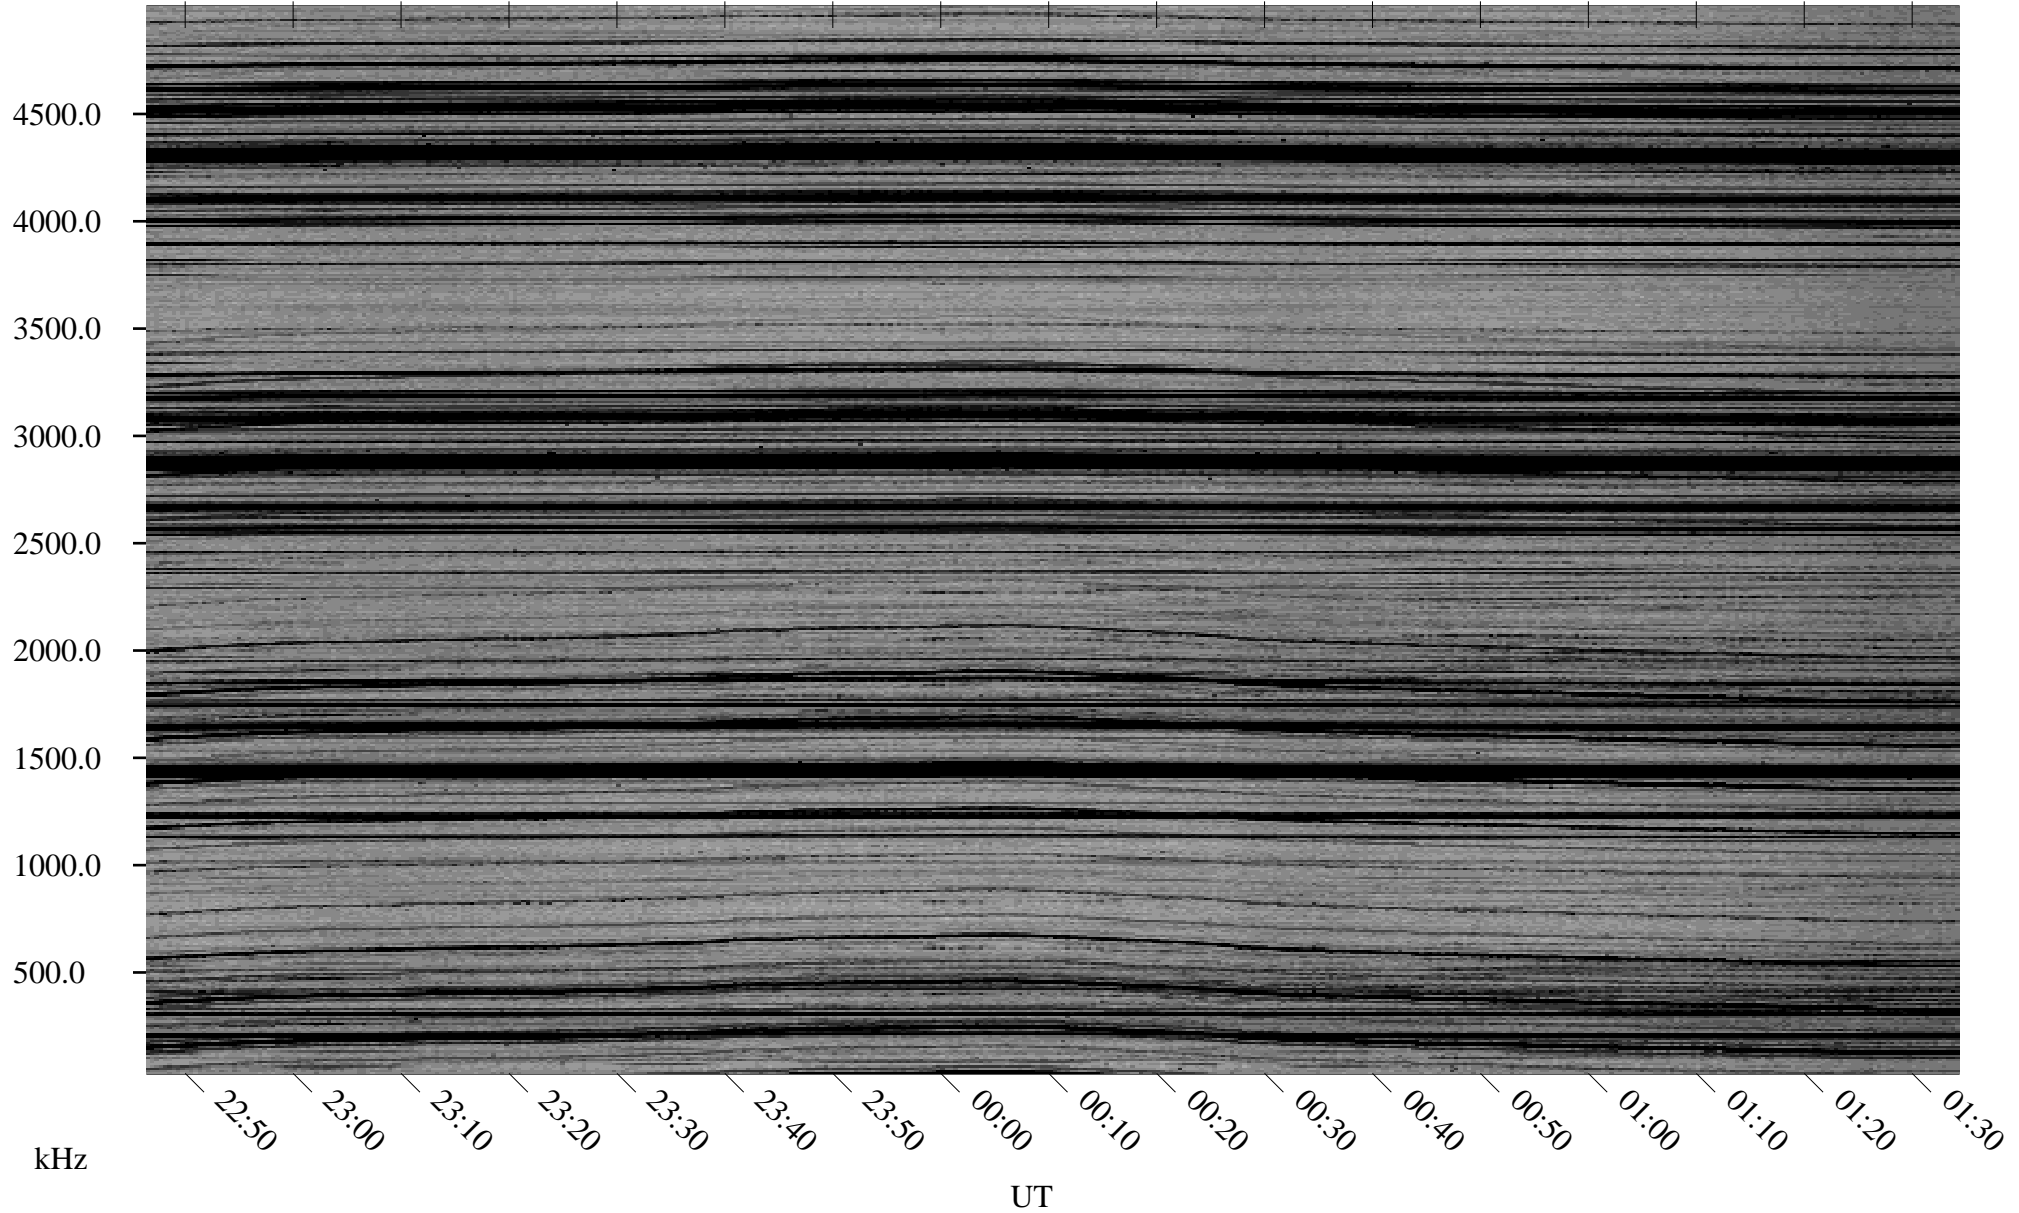

06/18/2000 Churchill, MTB

Linear Scale Black = 161 White = 15

ch00170l.r00m max_12

Page 1

06/18/2000 Churchill, MTB

Linear Scale Black = 161 White = 15

ch00170l.r00m max_12

Page 2

06/19/2000 Churchill, MTB

Linear Scale Black = 161 White = 15

ch00170l.r00m max_12

Page 3

06/19/2000 Churchill, MTB

Linear Scale Black = 161 White = 15

ch00170l.r00m max_12

Page 4

06/19/2000 Churchill, MTB

Linear Scale Black = 161 White = 15

ch00170l.r00m max_12

Page 5

06/19/2000 Churchill, MTB

Linear Scale Black = 161 White = 15

ch00170l.r00m max_12

Page 6

06/19/2000 Churchill, MTB

Linear Scale Black = 161 White = 15

ch00170l.r00m max_12

Page 7

06/19/2000 Churchill, MTB

Linear Scale Black = 161 White = 15

ch00170l.r00m max_12

Page 8