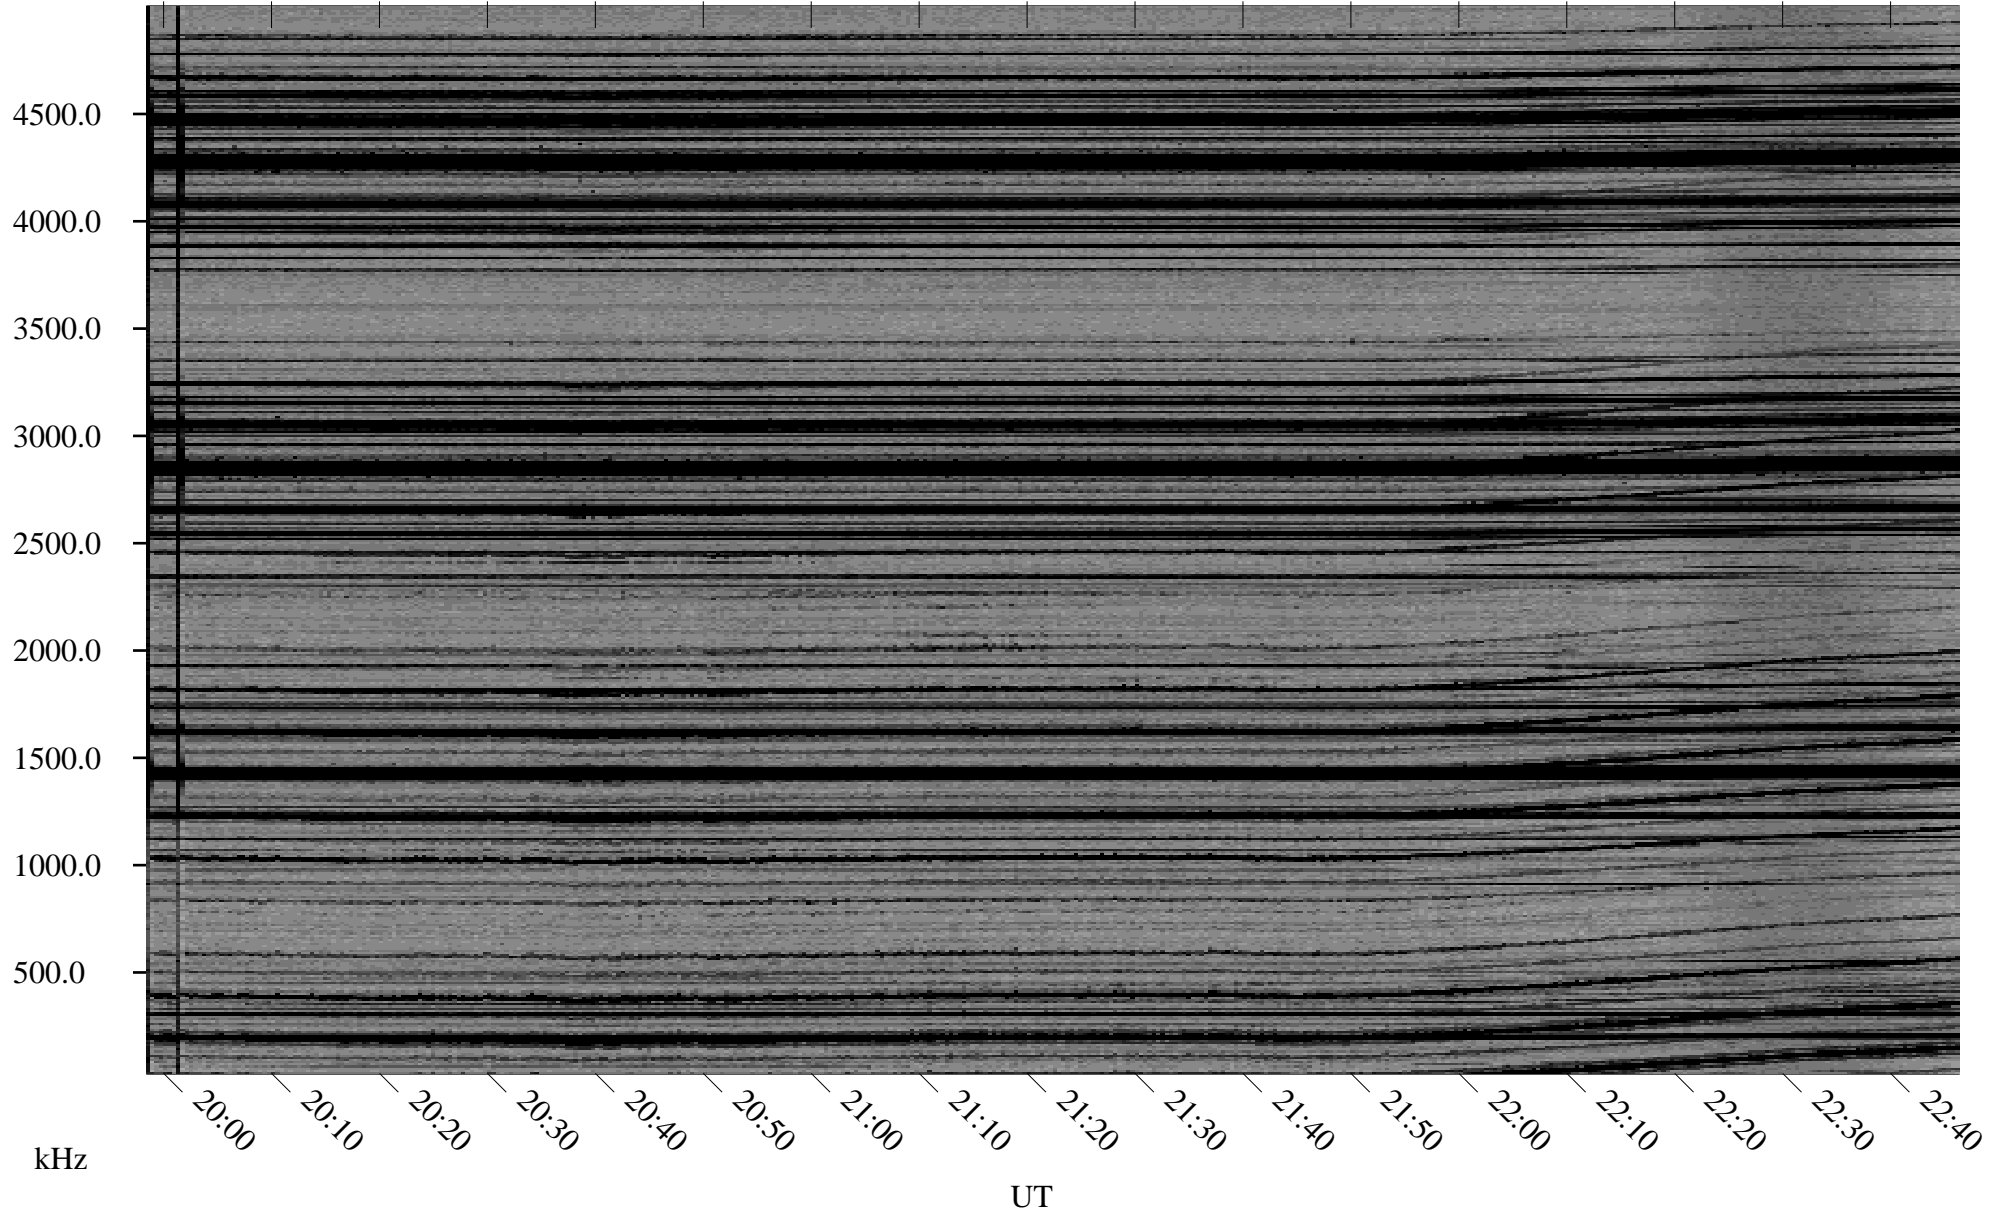

06/18/2000 Churchill, MTB

Linear Scale Black = 161 White = 15

ch00170l.r00m max_12

Page 1

06/18/2000 Churchill, MTB

Linear Scale Black = 161 White = 15

ch00170l.r00m max_12

Page 2

06/19/2000 Churchill, MTB

Linear Scale Black = 161 White = 15

ch00170l.r00m max_12

Page 3

06/19/2000 Churchill, MTB

Linear Scale Black = 161 White = 15

ch00170l.r00m max_12

Page 4

06/19/2000 Churchill, MTB

Linear Scale Black = 161 White = 15

ch00170l.r00m max_12

Page 5

06/19/2000 Churchill, MTB

Linear Scale Black = 161 White = 15

ch00170l.r00m max_12

Page 6

06/19/2000 Churchill, MTB

Linear Scale Black = 161 White = 15

ch00170l.r00m max_12

Page 7

06/19/2000 Churchill, MTB

Linear Scale Black = 161 White = 15

ch00170l.r00m max_12

Page 8