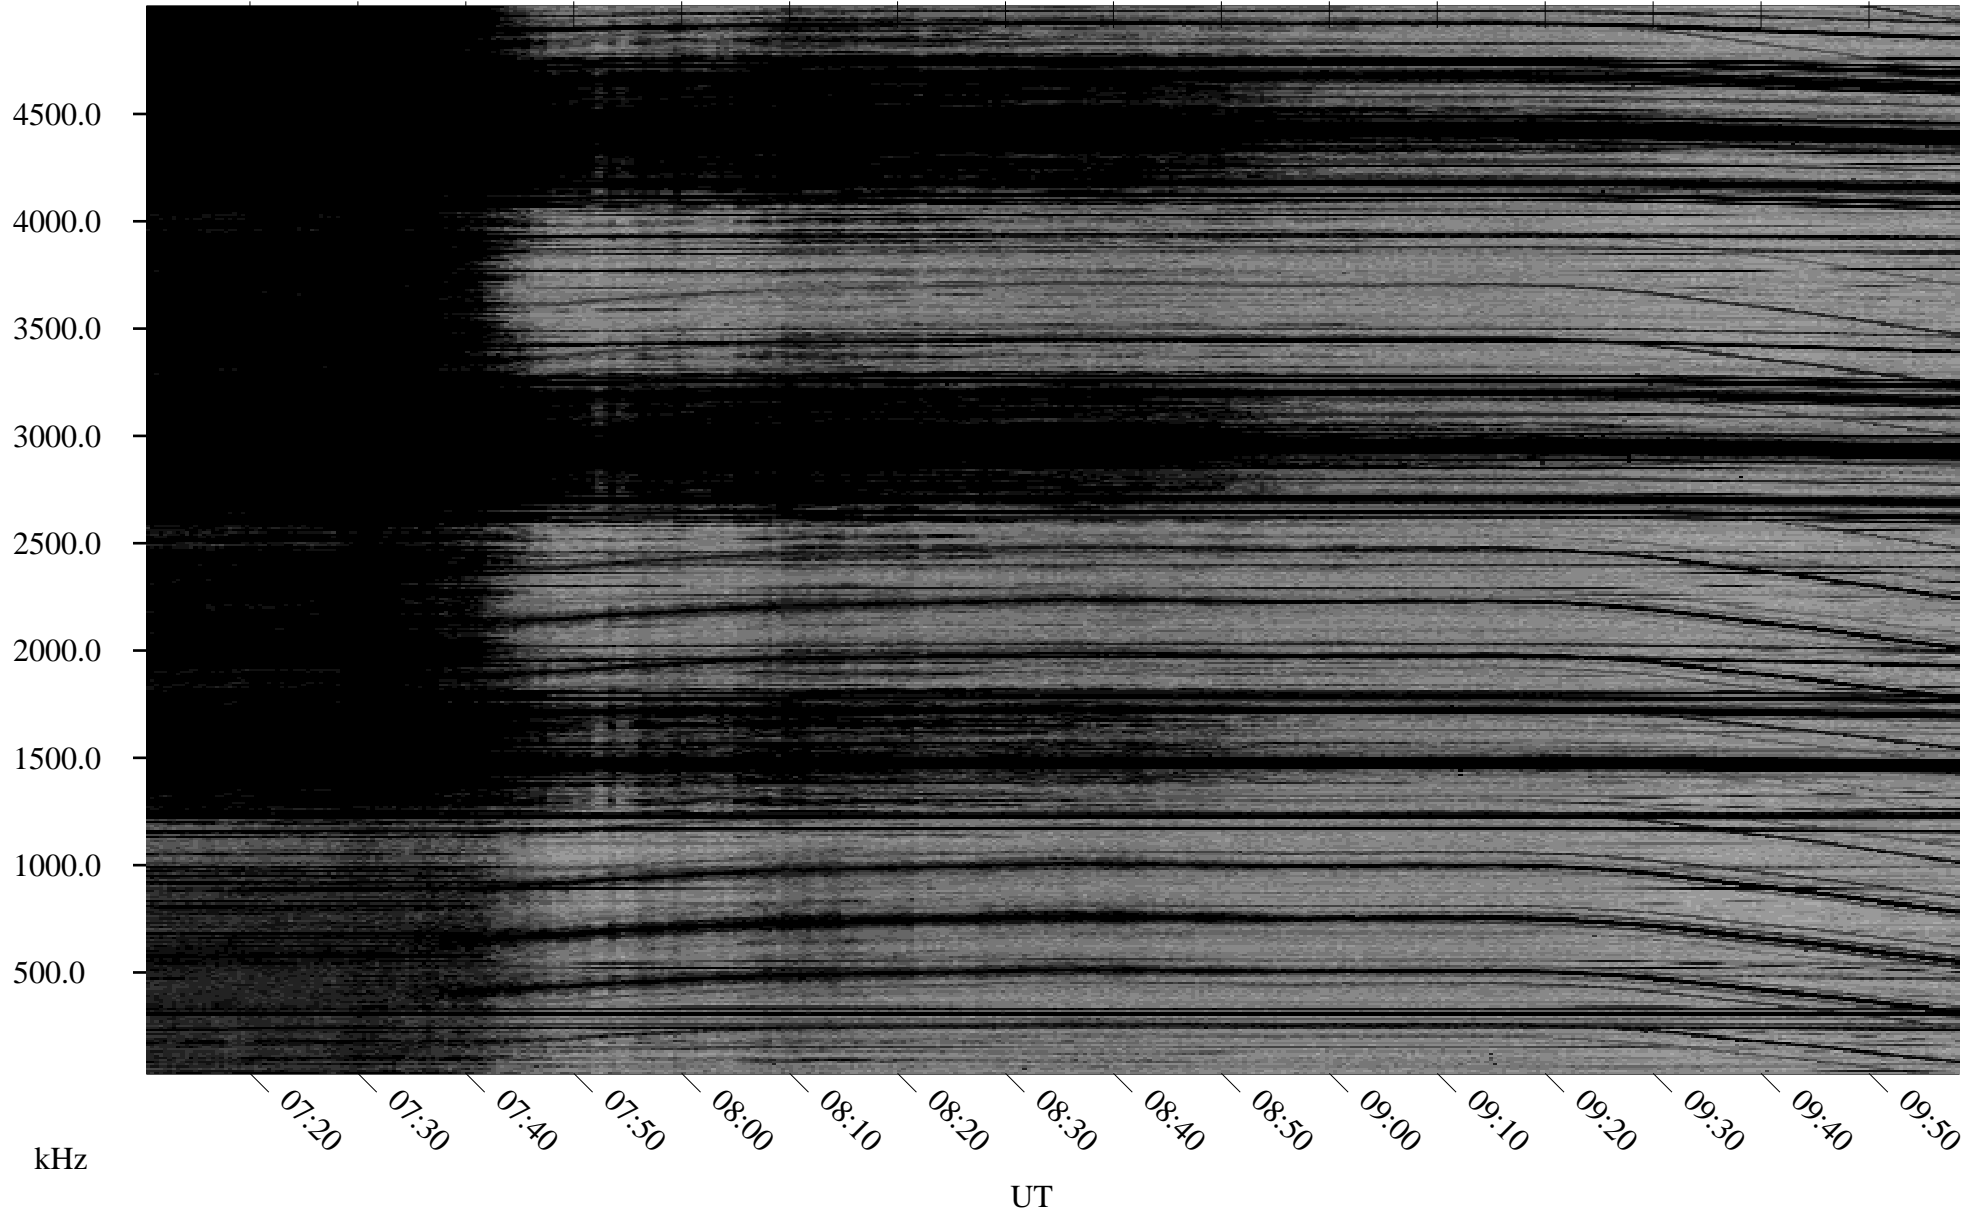

06/18/2000 Churchill, MTB

Linear Scale Black = 161 White = 15

ch00170l.r00m max_12

Page 1

06/18/2000 Churchill, MTB

Linear Scale Black = 161 White = 15

ch00170l.r00m max_12

Page 2

06/19/2000 Churchill, MTB

Linear Scale Black = 161 White = 15

ch00170l.r00m max_12

Page 3

06/19/2000 Churchill, MTB

Linear Scale Black = 161 White = 15

ch00170l.r00m max_12

Page 4

06/19/2000 Churchill, MTB

Linear Scale Black = 161 White = 15

ch00170l.r00m max_12

Page 5

06/19/2000 Churchill, MTB

Linear Scale Black = 161 White = 15

ch00170l.r00m max_12

Page 6

06/19/2000 Churchill, MTB

Linear Scale Black = 161 White = 15

ch00170l.r00m max_12

Page 7

06/19/2000 Churchill, MTB

Linear Scale Black = 161 White = 15

ch00170l.r00m max_12

Page 8