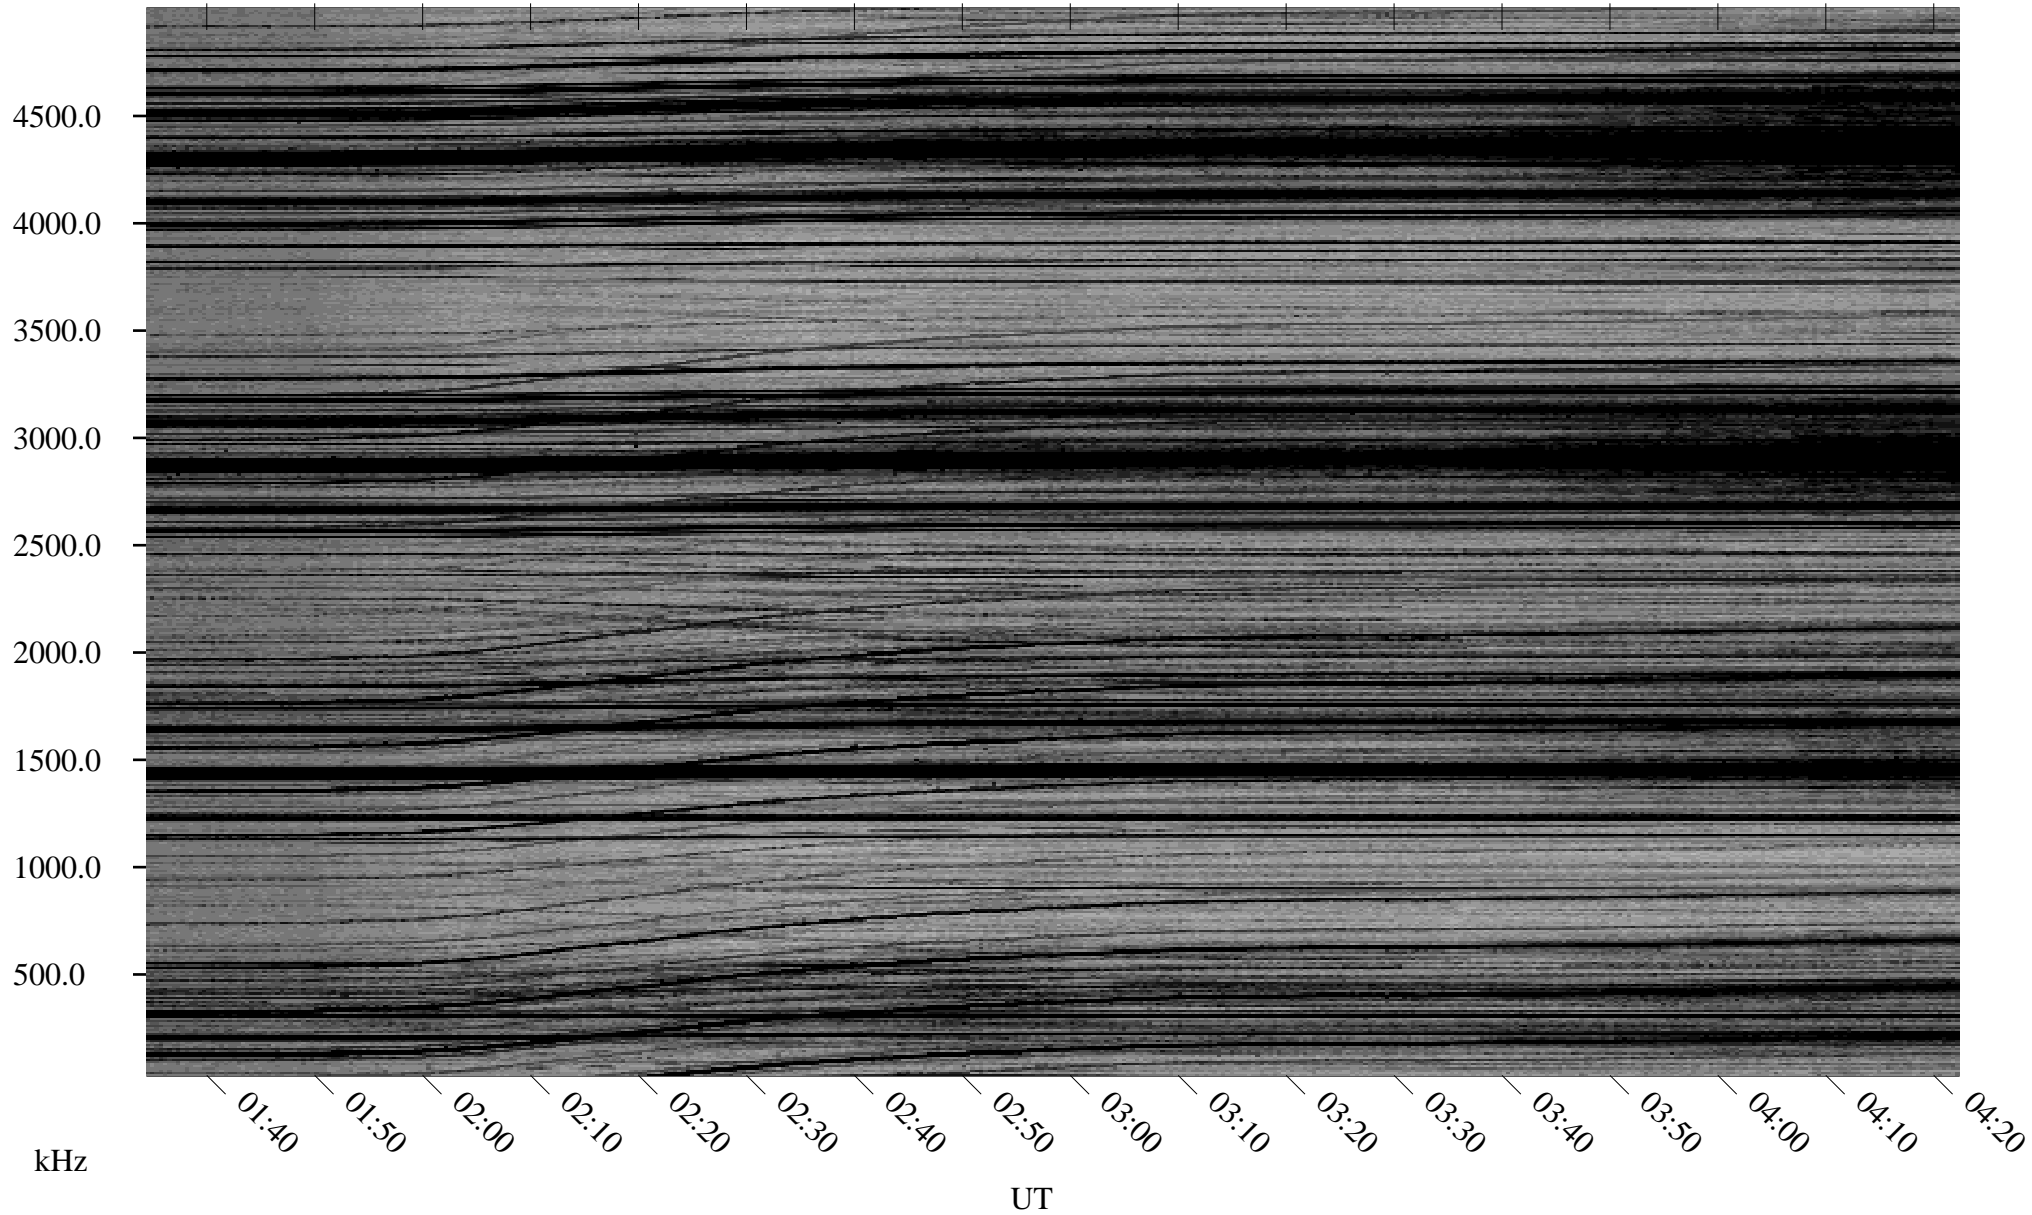

06/18/2000 Churchill, MTB

Linear Scale Black = 161 White = 15

ch00170l.r00m max_12

Page 1

06/18/2000 Churchill, MTB

Linear Scale Black = 161 White = 15

ch00170l.r00m max_12

Page 2

06/19/2000 Churchill, MTB

Linear Scale Black = 161 White = 15

ch00170l.r00m max_12

Page 3

06/19/2000 Churchill, MTB

Linear Scale Black = 161 White = 15

ch00170l.r00m max_12

Page 4

06/19/2000 Churchill, MTB

Linear Scale Black = 161 White = 15

ch00170l.r00m max_12

Page 5

06/19/2000 Churchill, MTB

Linear Scale Black = 161 White = 15

ch00170l.r00m max_12

Page 6

06/19/2000 Churchill, MTB

Linear Scale Black = 161 White = 15

ch00170l.r00m max_12

Page 7

06/19/2000 Churchill, MTB

Linear Scale Black = 161 White = 15

ch00170l.r00m max_12

Page 8