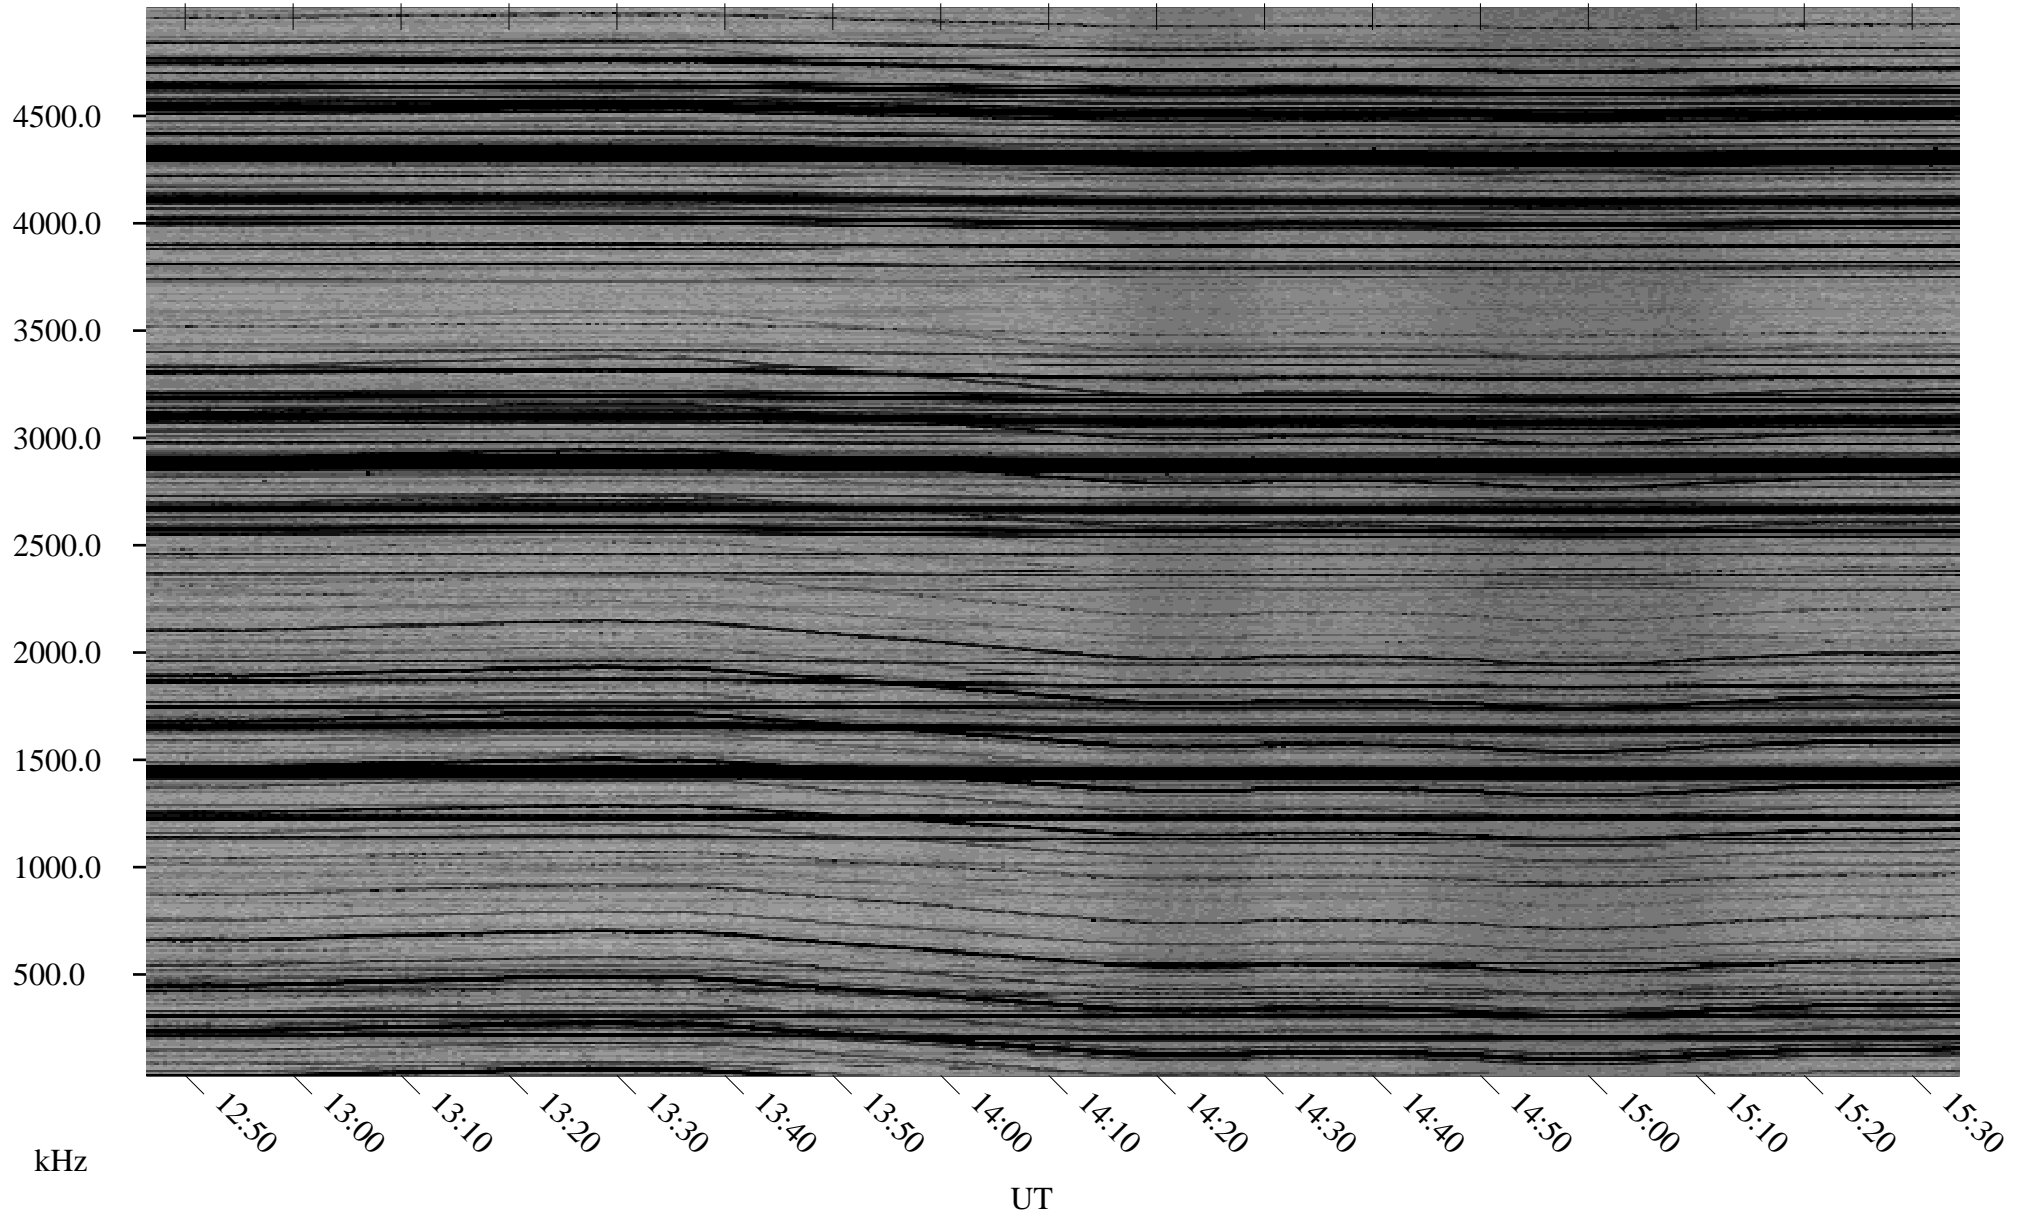

06/18/2000 Churchill, MTB

Linear Scale Black = 161 White = 15

ch00170l.r00m max_12

Page 1

06/18/2000 Churchill, MTB

Linear Scale Black = 161 White = 15

ch00170l.r00m max_12

Page 2

06/19/2000 Churchill, MTB

Linear Scale Black = 161 White = 15

ch00170l.r00m max_12

Page 3

06/19/2000 Churchill, MTB

Linear Scale Black = 161 White = 15

ch00170l.r00m max_12

Page 4

06/19/2000 Churchill, MTB

Linear Scale Black = 161 White = 15

ch00170l.r00m max_12

Page 5

06/19/2000 Churchill, MTB

Linear Scale Black = 161 White = 15

ch00170l.r00m max_12

Page 6

06/19/2000 Churchill, MTB

Linear Scale Black = 161 White = 15

ch00170l.r00m max_12

Page 7

06/19/2000 Churchill, MTB

Linear Scale Black = 161 White = 15

ch00170l.r00m max_12

Page 8