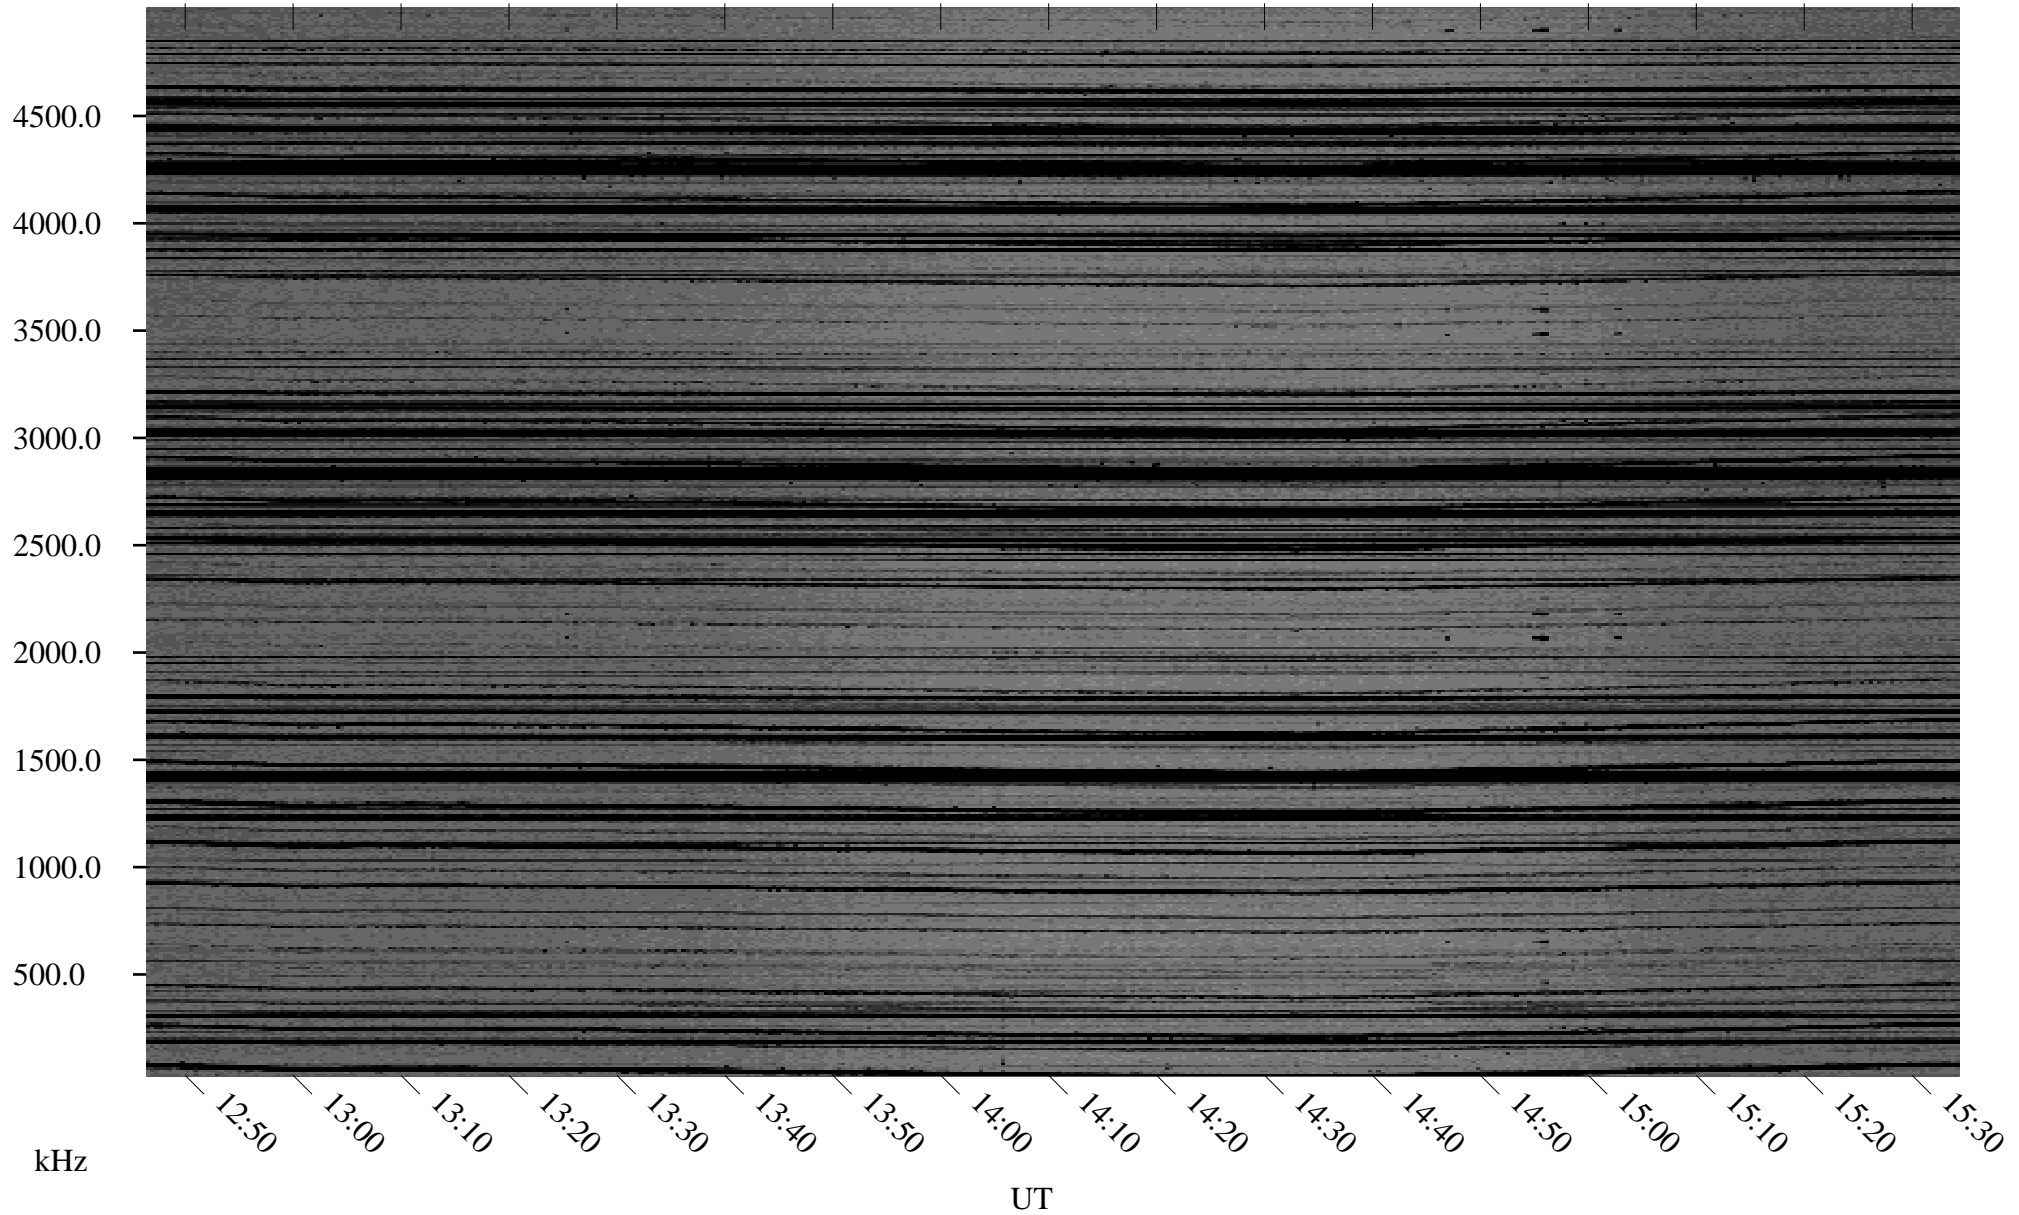

06/20/2000 Churchill, MTB

Linear Scale Black = 161 White = 15

ch00172l.r00m max_12

Page 1

06/20/2000 Churchill, MTB

Linear Scale Black = 161 White = 15

ch00172l.r00m max_12

Page 2

06/21/2000 Churchill, MTB

Linear Scale Black = 161 White = 15

ch00172l.r00m max_12

Page 3

06/21/2000 Churchill, MTB

Linear Scale Black = 161 White = 15

ch00172l.r00m max_12

Page 4

06/21/2000 Churchill, MTB

Linear Scale Black = 161 White = 15

ch00172l.r00m max_12

06/21/2000 Churchill, MTB

Linear Scale Black = 161 White = 15

ch00172l.r00m max_12

Page 6

06/21/2000 Churchill, MTB

Linear Scale Black = 161 White = 15

ch00172l.r00m max_12

Page 7

06/21/2000 Churchill, MTB

Linear Scale Black = 161 White = 15

ch00172l.r00m max_12