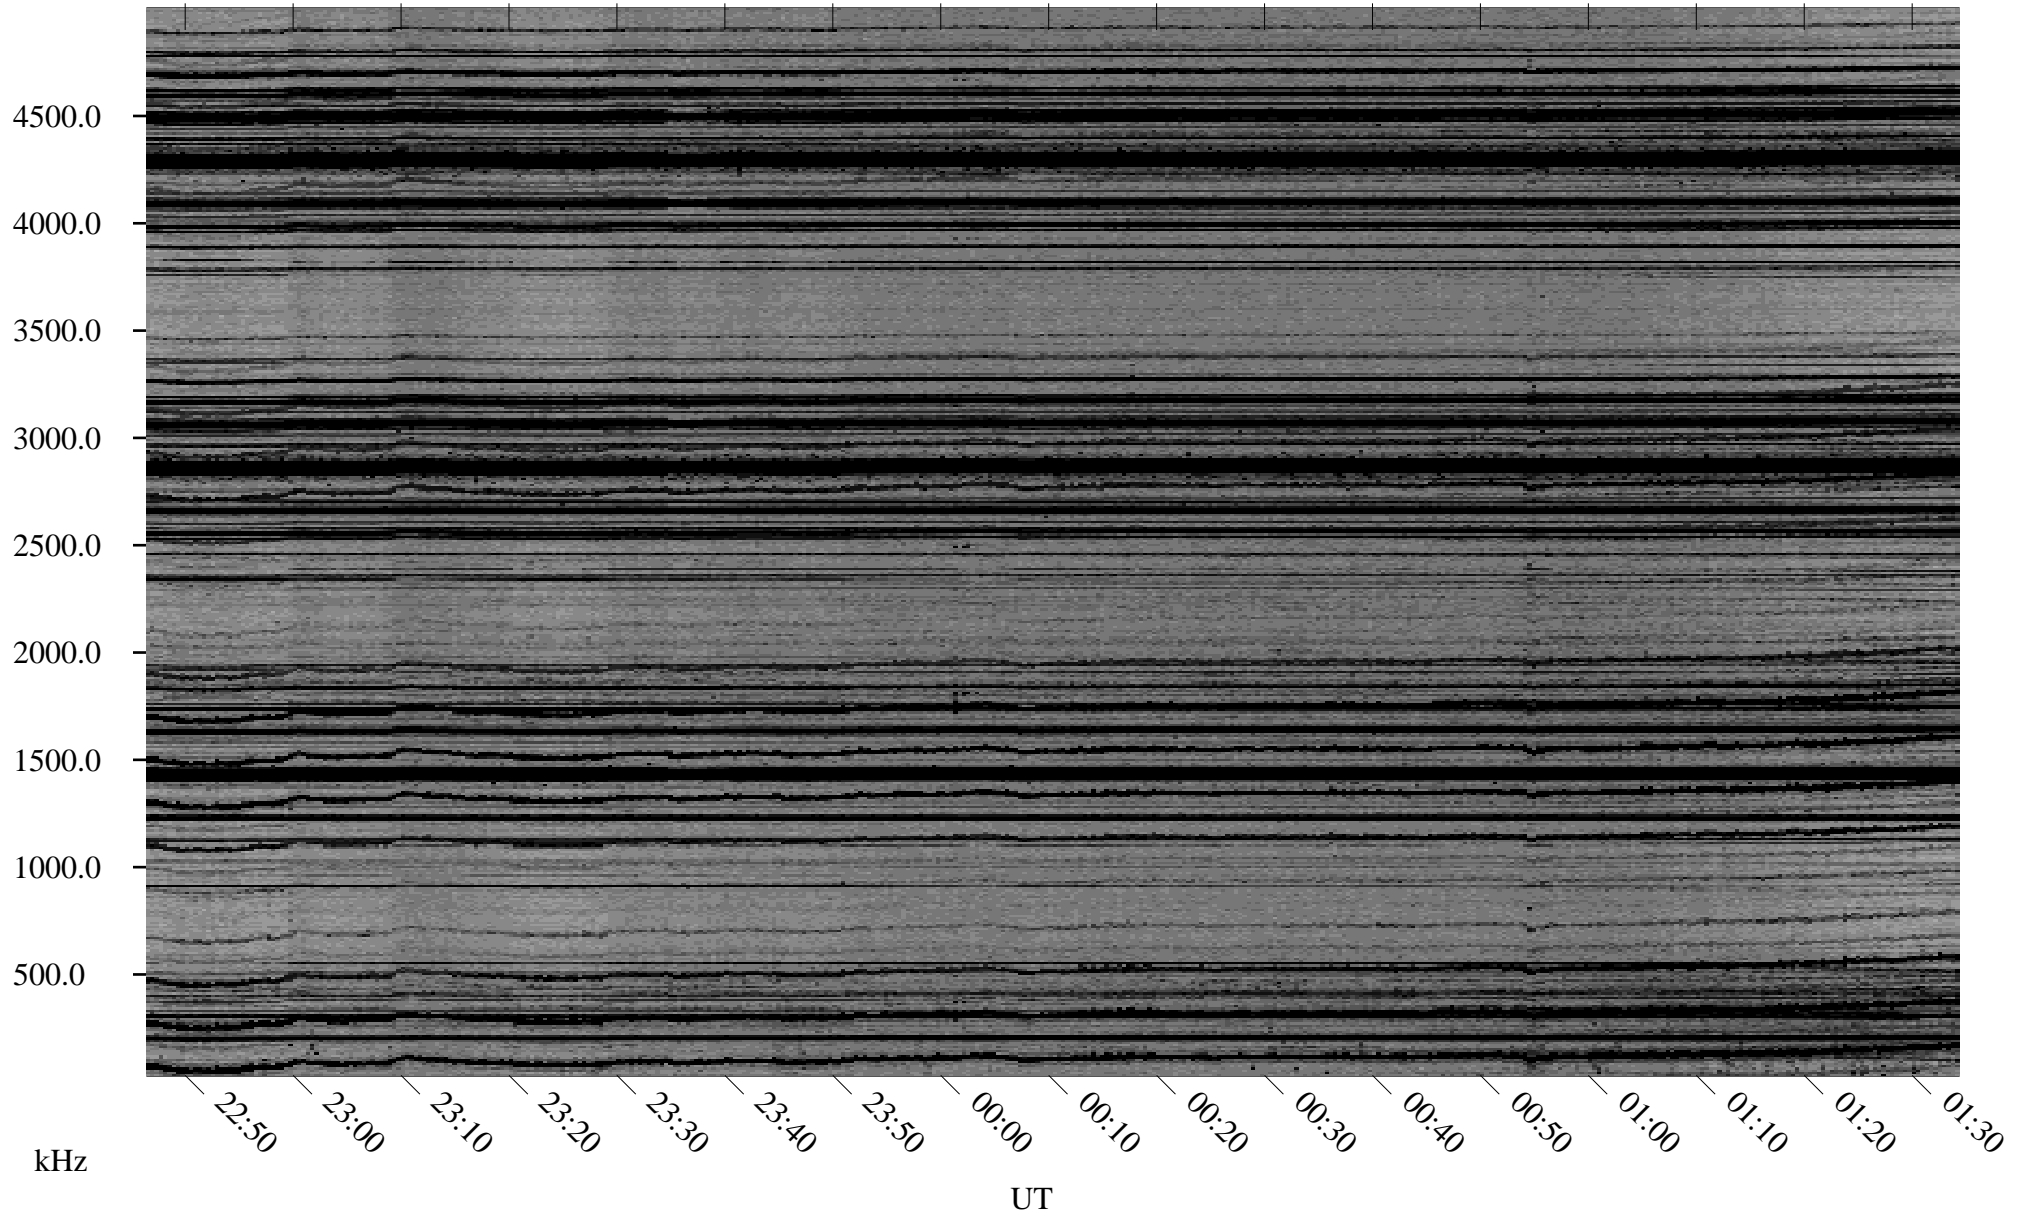

06/20/2000 Churchill, MTB

Linear Scale Black = 161 White = 15

ch00172l.r00m max_12

Page 1

06/20/2000 Churchill, MTB

Linear Scale Black = 161 White = 15

ch00172l.r00m max_12

Page 2

06/21/2000 Churchill, MTB

Linear Scale Black = 161 White = 15

ch00172l.r00m max_12

Page 3

06/21/2000 Churchill, MTB

Linear Scale Black = 161 White = 15

ch00172l.r00m max_12

Page 4

06/21/2000 Churchill, MTB

Linear Scale Black = 161 White = 15

ch00172l.r00m max_12

06/21/2000 Churchill, MTB

Linear Scale Black = 161 White = 15

ch00172l.r00m max_12

Page 6

06/21/2000 Churchill, MTB

Linear Scale Black = 161 White = 15

ch00172l.r00m max_12

Page 7

06/21/2000 Churchill, MTB

Linear Scale Black = 161 White = 15

ch00172l.r00m max_12