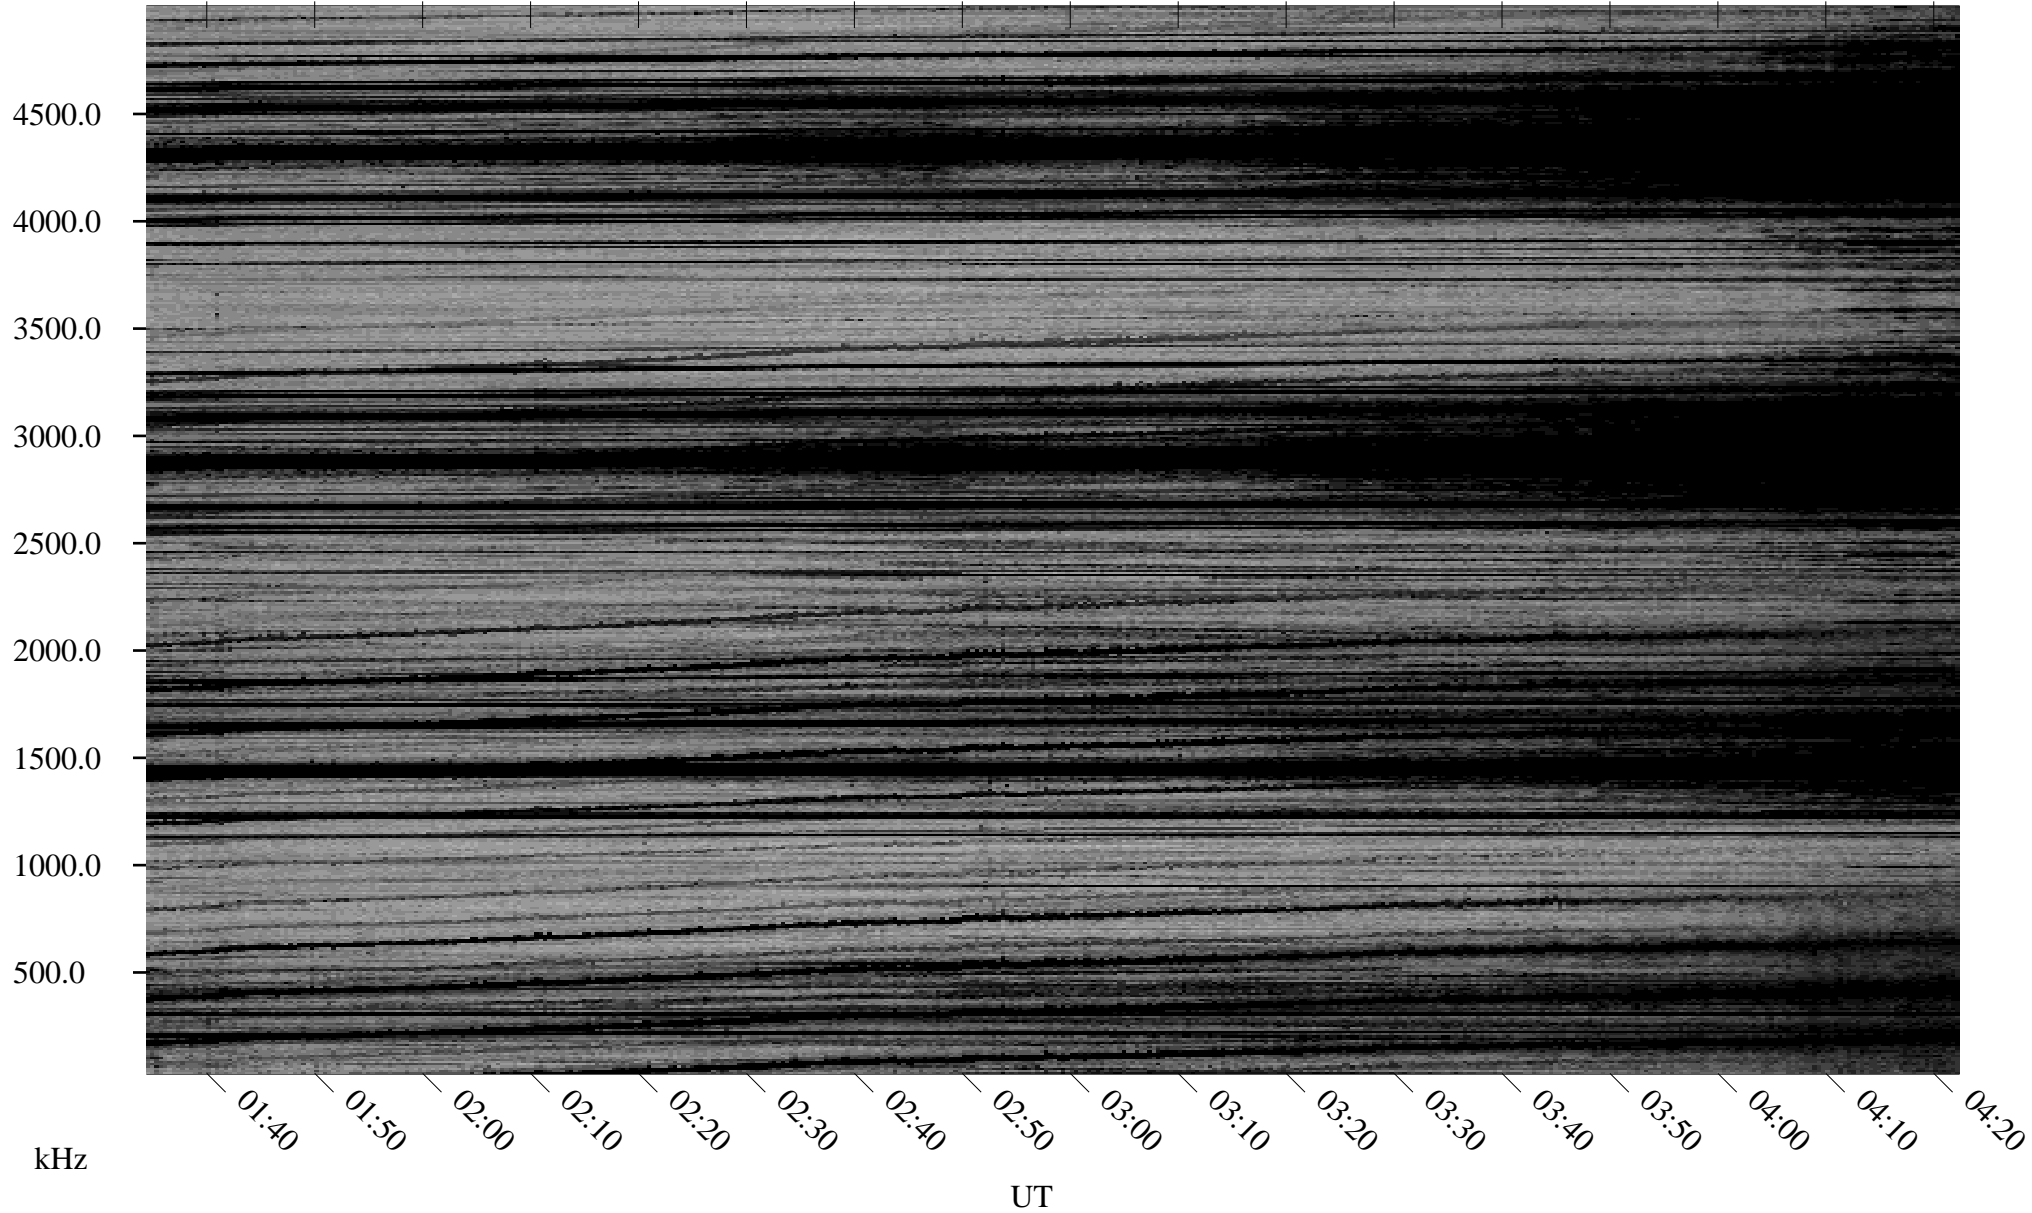

06/20/2000 Churchill, MTB

Linear Scale Black = 161 White = 15

ch00172l.r00m max_12

Page 1

06/20/2000 Churchill, MTB

Linear Scale Black = 161 White = 15

ch00172l.r00m max_12

Page 2

06/21/2000 Churchill, MTB

Linear Scale Black = 161 White = 15

ch00172l.r00m max_12

Page 3

06/21/2000 Churchill, MTB

Linear Scale Black = 161 White = 15

ch00172l.r00m max_12

Page 4

06/21/2000 Churchill, MTB

Linear Scale Black = 161 White = 15

ch00172l.r00m max_12

06/21/2000 Churchill, MTB

Linear Scale Black = 161 White = 15

ch00172l.r00m max_12

Page 6

06/21/2000 Churchill, MTB

Linear Scale Black = 161 White = 15

ch00172l.r00m max_12

Page 7

06/21/2000 Churchill, MTB

Linear Scale Black = 161 White = 15

ch00172l.r00m max_12