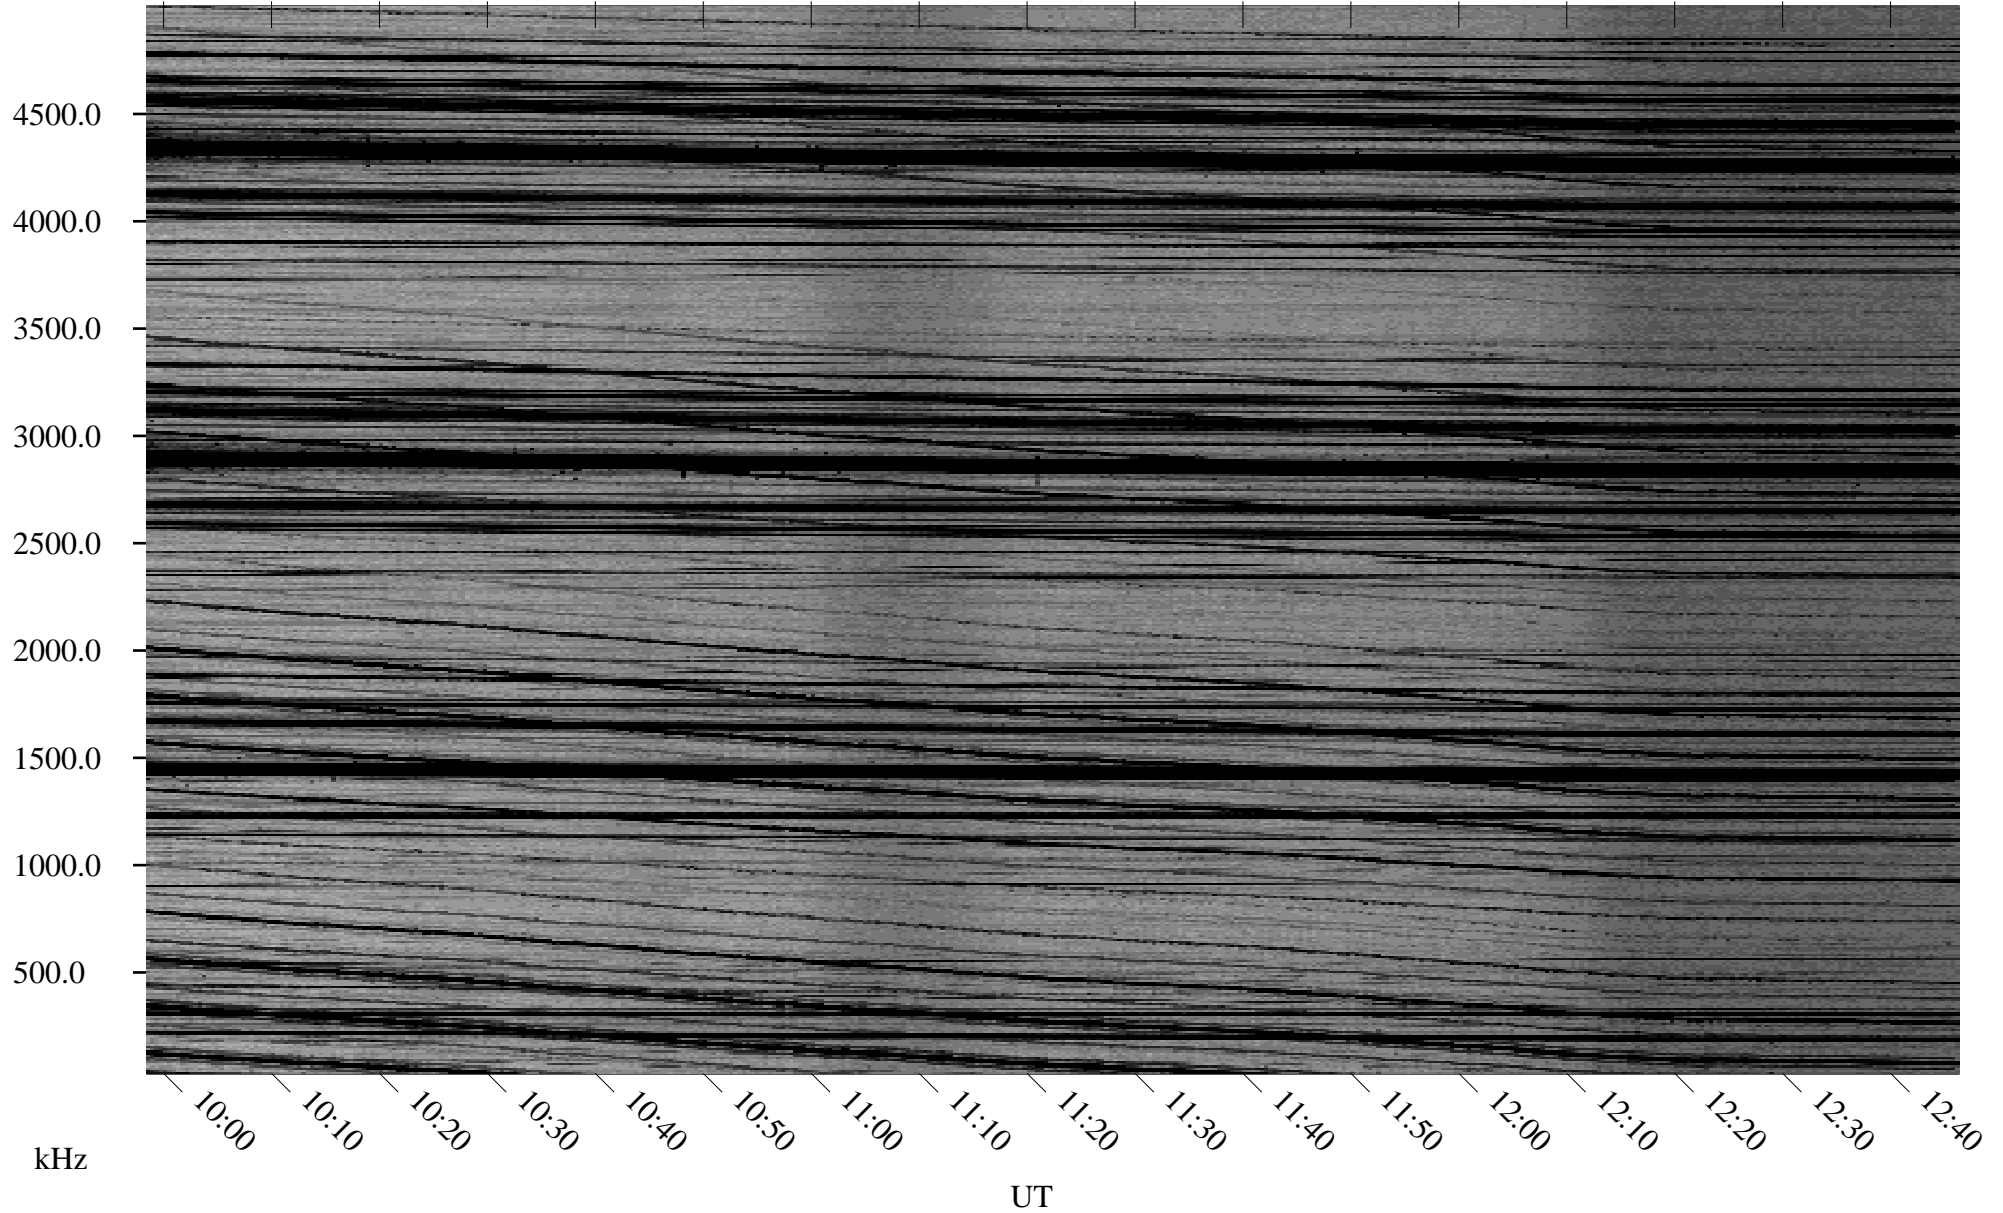

06/20/2000 Churchill, MTB

Linear Scale Black = 161 White = 15

ch00172l.r00m max_12

Page 1

06/20/2000 Churchill, MTB

Linear Scale Black = 161 White = 15

ch00172l.r00m max_12

Page 2

06/21/2000 Churchill, MTB

Linear Scale Black = 161 White = 15

ch00172l.r00m max_12

Page 3

06/21/2000 Churchill, MTB

Linear Scale Black = 161 White = 15

ch00172l.r00m max_12

Page 4

06/21/2000 Churchill, MTB

Linear Scale Black = 161 White = 15

ch00172l.r00m max_12

06/21/2000 Churchill, MTB

Linear Scale Black = 161 White = 15

ch00172l.r00m max_12

Page 6

06/21/2000 Churchill, MTB

Linear Scale Black = 161 White = 15

ch00172l.r00m max_12

Page 7

06/21/2000 Churchill, MTB

Linear Scale Black = 161 White = 15

ch00172l.r00m max_12