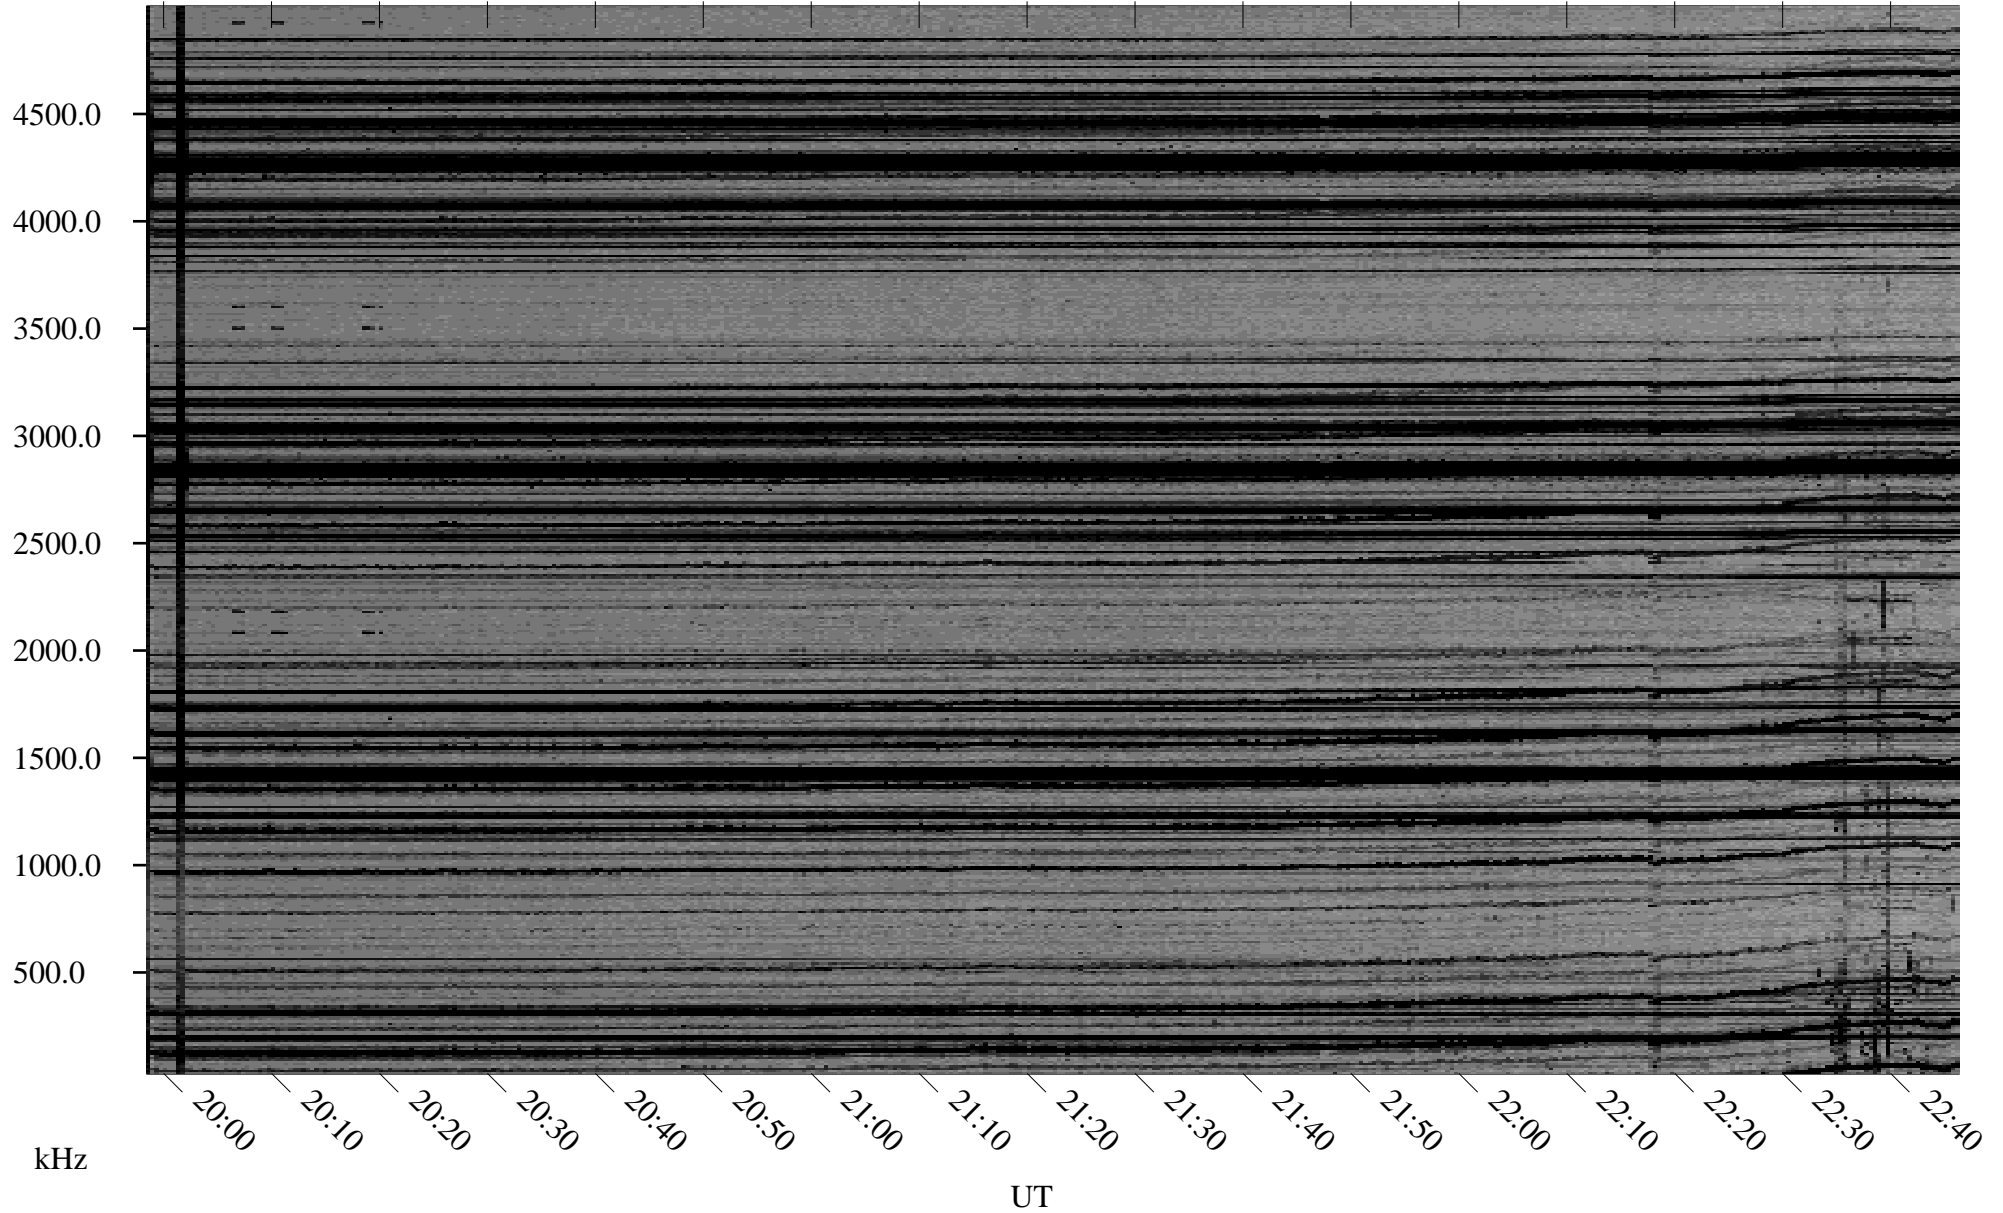

06/20/2000 Churchill, MTB

Linear Scale Black = 161 White = 15

ch00172l.r00m max_12

Page 1

06/20/2000 Churchill, MTB

Linear Scale Black = 161 White = 15

ch00172l.r00m max_12

Page 2

06/21/2000 Churchill, MTB

Linear Scale Black = 161 White = 15

ch00172l.r00m max_12

Page 3

06/21/2000 Churchill, MTB

Linear Scale Black = 161 White = 15

ch00172l.r00m max_12

Page 4

06/21/2000 Churchill, MTB

Linear Scale Black = 161 White = 15

ch00172l.r00m max_12

06/21/2000 Churchill, MTB

Linear Scale Black = 161 White = 15

ch00172l.r00m max_12

Page 6

06/21/2000 Churchill, MTB

Linear Scale Black = 161 White = 15

ch00172l.r00m max_12

Page 7

06/21/2000 Churchill, MTB

Linear Scale Black = 161 White = 15

ch00172l.r00m max_12