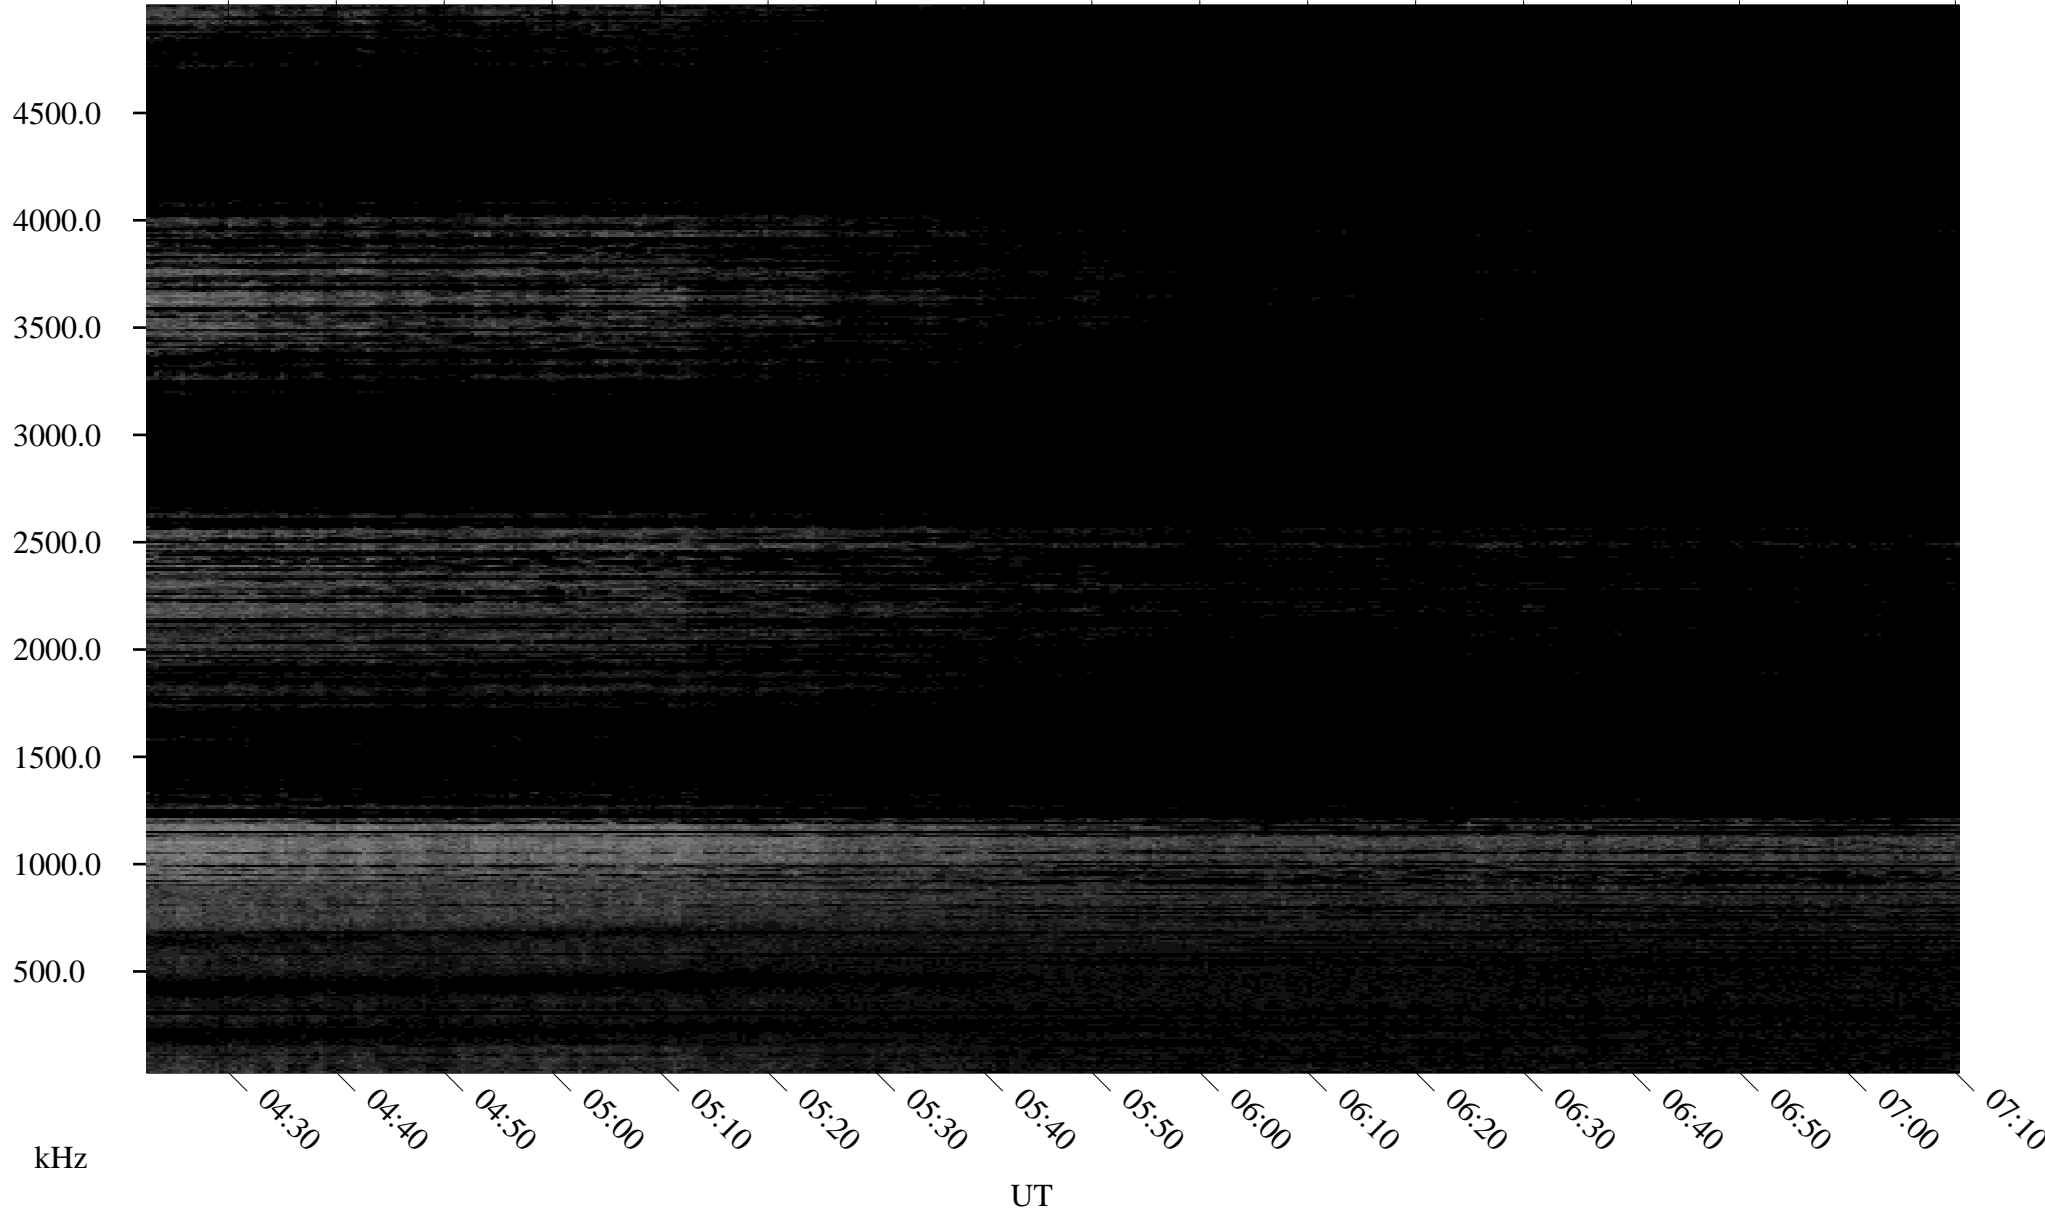

06/20/2000 Churchill, MTB

Linear Scale Black = 161 White = 15

ch00172l.r00m max_12

Page 1

06/20/2000 Churchill, MTB

Linear Scale Black = 161 White = 15

ch00172l.r00m max_12

Page 2

06/21/2000 Churchill, MTB

Linear Scale Black = 161 White = 15

ch00172l.r00m max_12

Page 3

06/21/2000 Churchill, MTB

Linear Scale Black = 161 White = 15

ch00172l.r00m max_12

Page 4

06/21/2000 Churchill, MTB

Linear Scale Black = 161 White = 15

ch00172l.r00m max_12

06/21/2000 Churchill, MTB

Linear Scale Black = 161 White = 15

ch00172l.r00m max_12

Page 6

06/21/2000 Churchill, MTB

Linear Scale Black = 161 White = 15

ch00172l.r00m max_12

Page 7

06/21/2000 Churchill, MTB

Linear Scale Black = 161 White = 15

ch00172l.r00m max_12