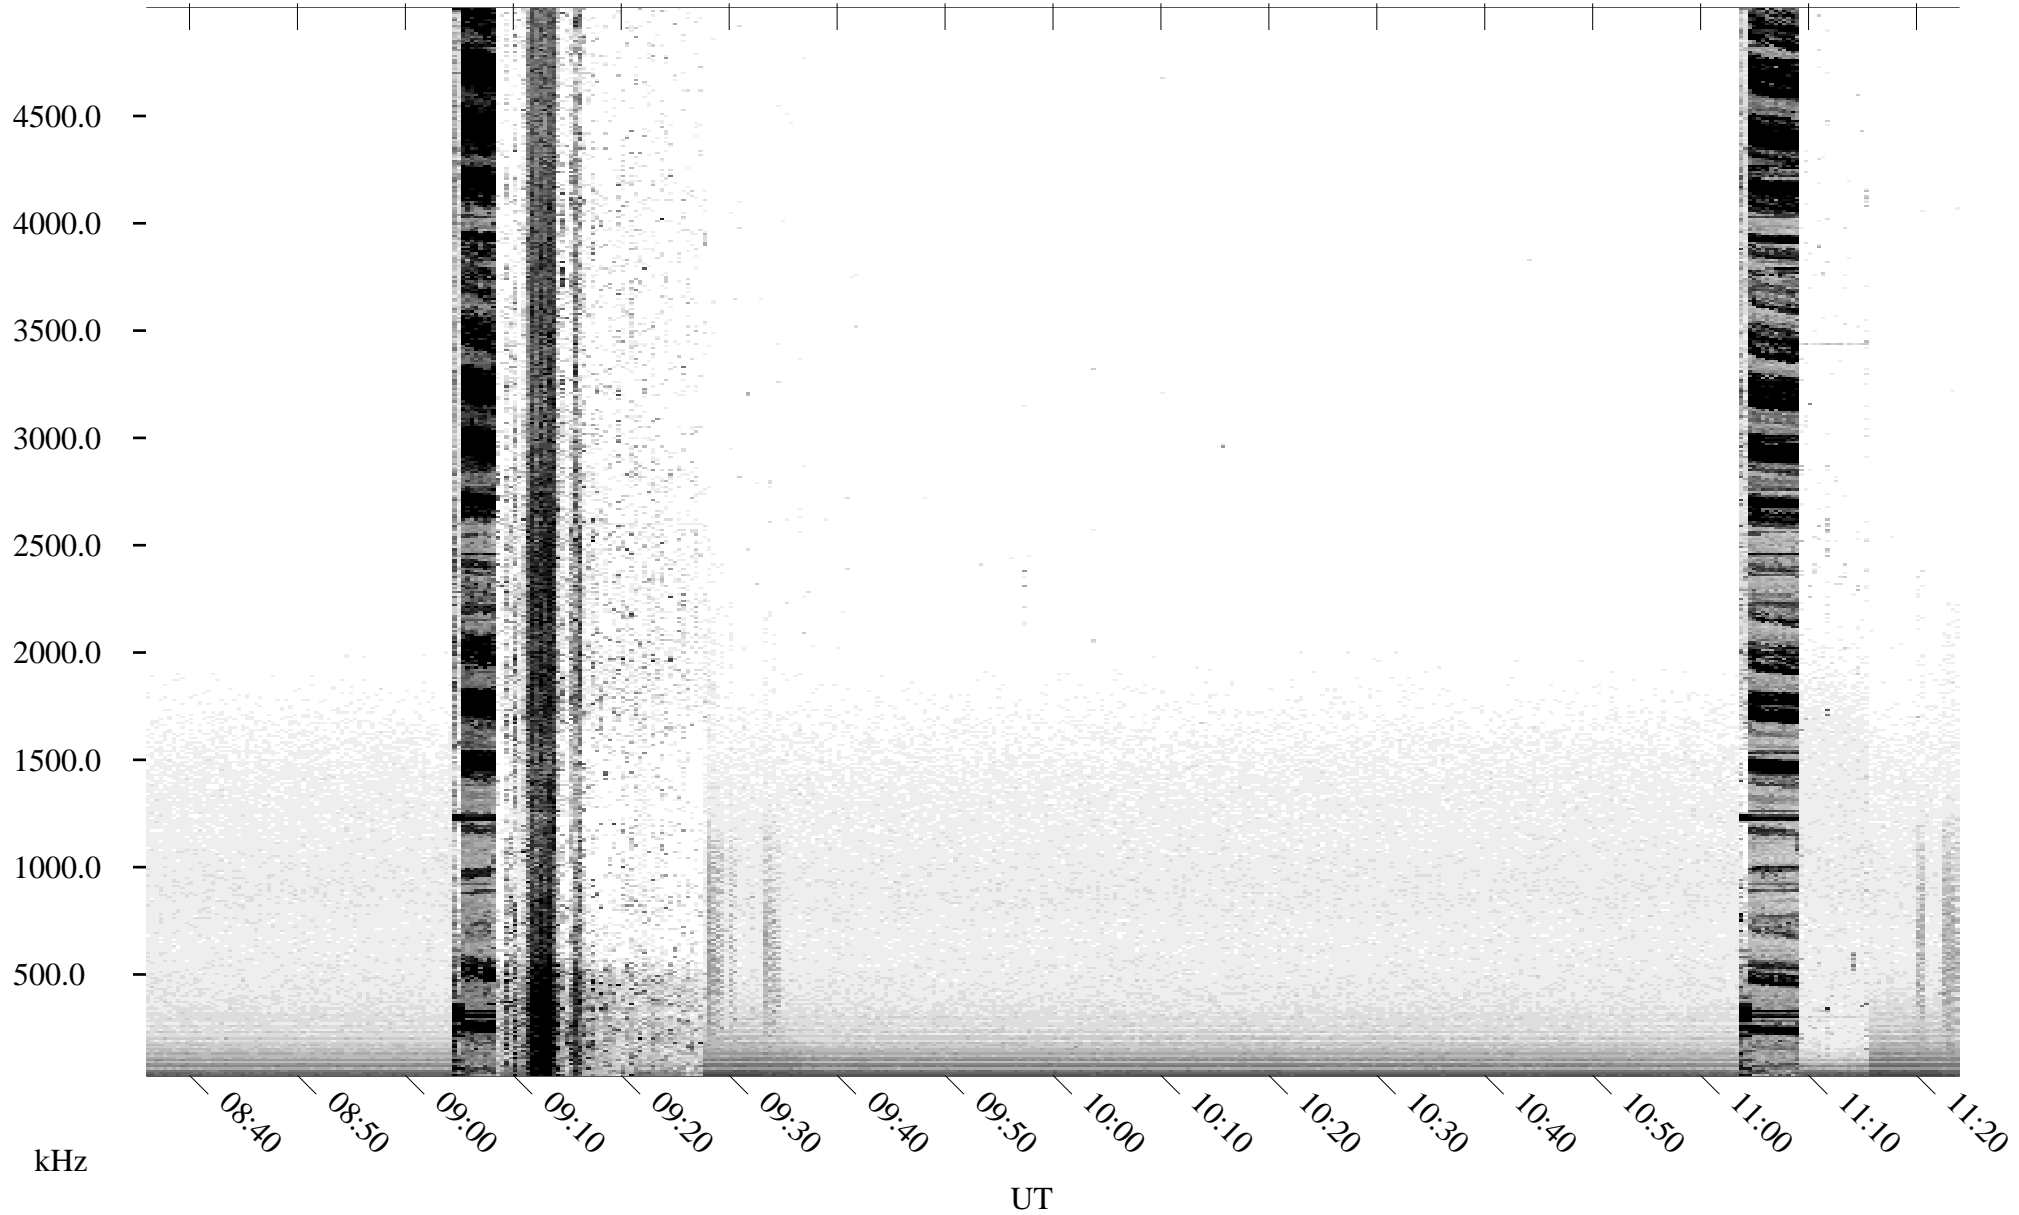

06/28/2000 Churchill, MTB

Linear Scale Black = 161 White = 15

ch00180l.r00m max_12

06/28/2000 Churchill, MTB

Linear Scale

Black = 161

White = 15

ch00180l.r00m max_12

Page 2

06/28/2000 Churchill, MTB

Linear Scale Black = 161 White = 15

ch00180l.r00m max_12

06/28/2000 Churchill, MTB

Linear Scale

Black = 161

White = 15

ch00180l.r00m max_12

Page 4

06/28/2000 Churchill, MTB

Linear Scale

Black = 161

White = 15

ch00180l.r00m max_12

Page 5