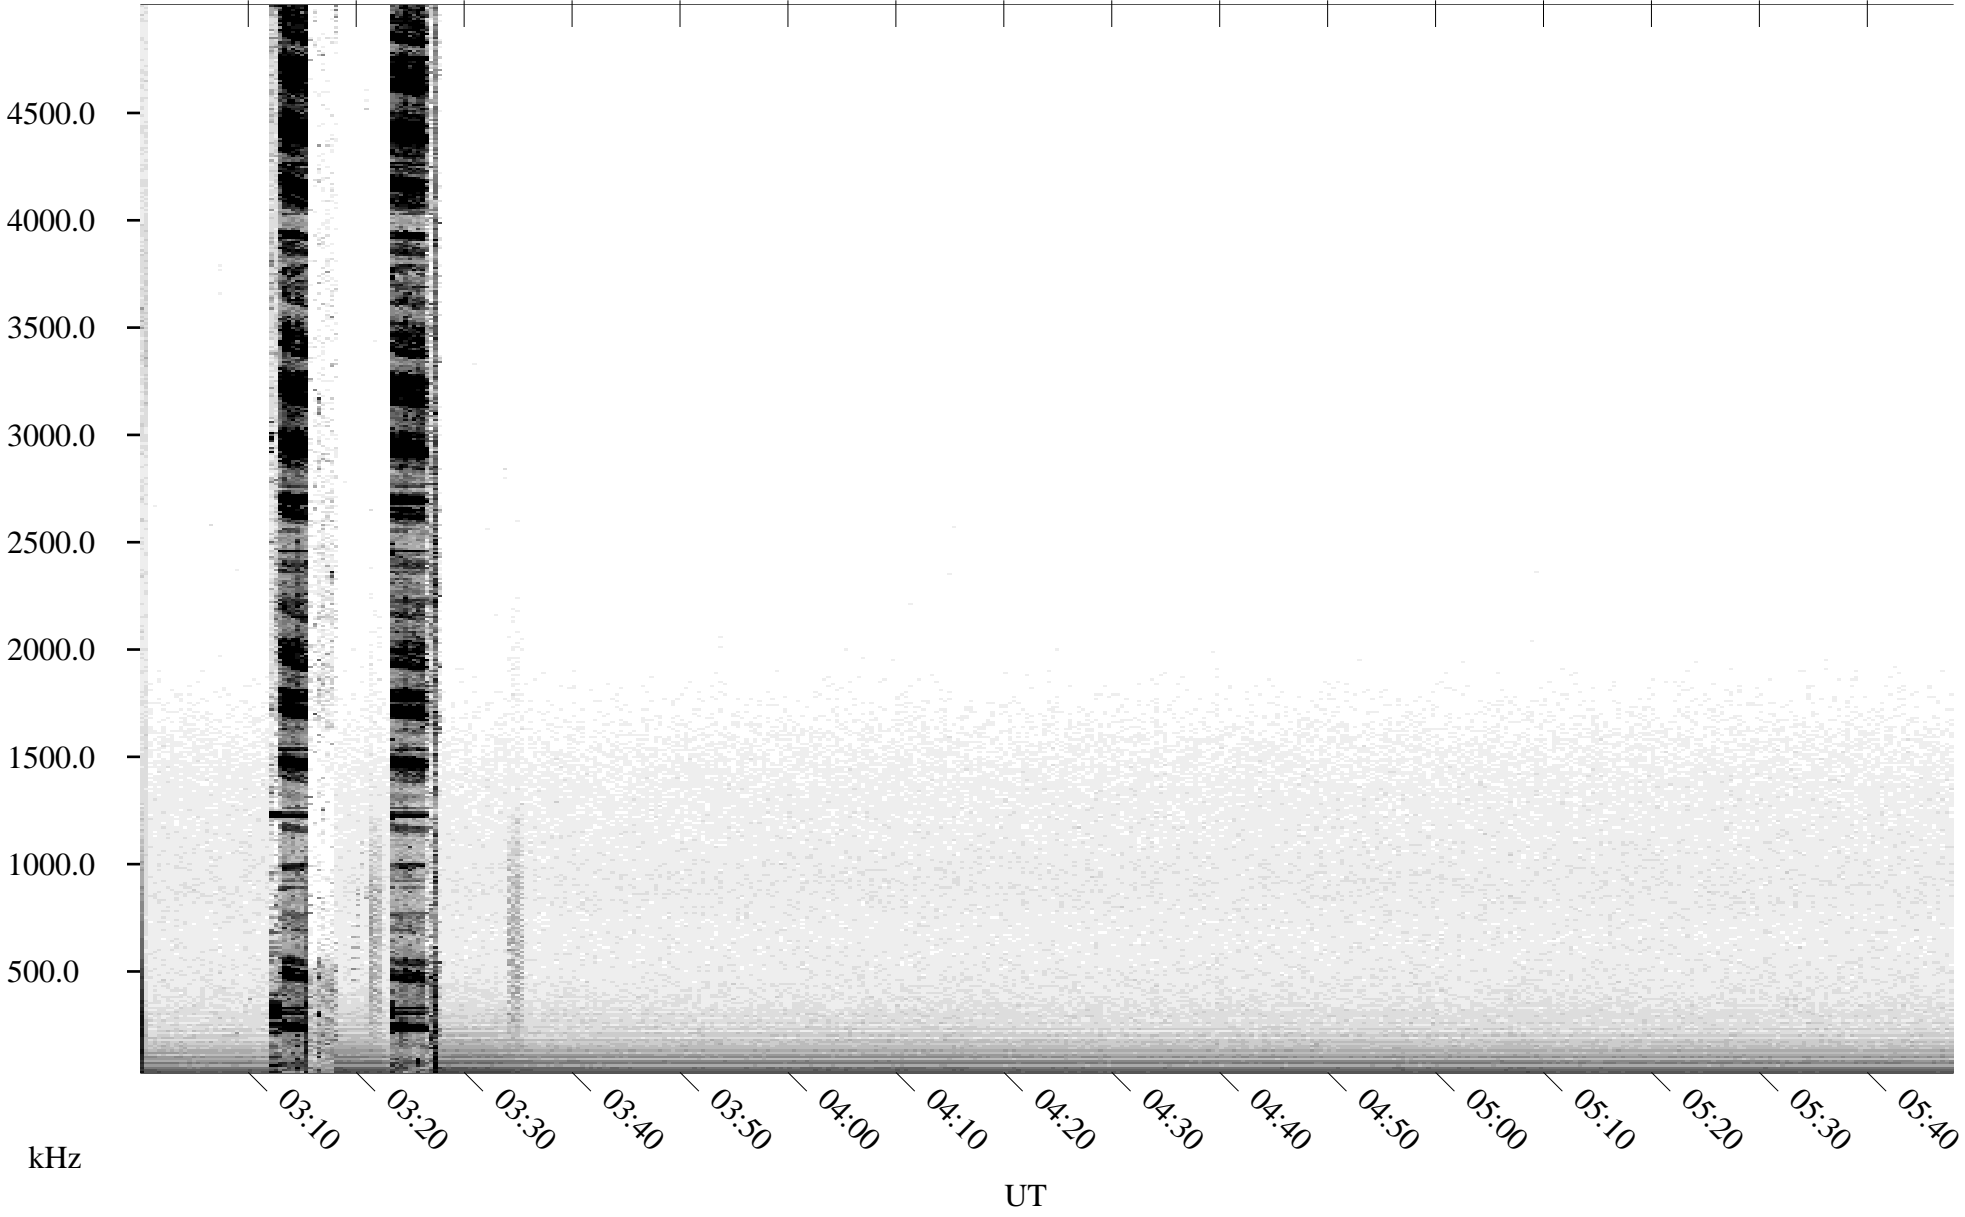

06/28/2000 Churchill, MTB

Linear Scale Black = 161 White = 15

ch00180l.r00m max_12

06/28/2000 Churchill, MTB

Linear Scale

Black = 161

White = 15

ch00180l.r00m max_12

Page 2

06/28/2000 Churchill, MTB

Linear Scale Black = 161 White = 15

ch00180l.r00m max_12

06/28/2000 Churchill, MTB

Linear Scale

Black = 161

White = 15

ch00180l.r00m max_12

Page 4

06/28/2000 Churchill, MTB

Linear Scale

Black = 161

White = 15

ch00180l.r00m max_12

Page 5