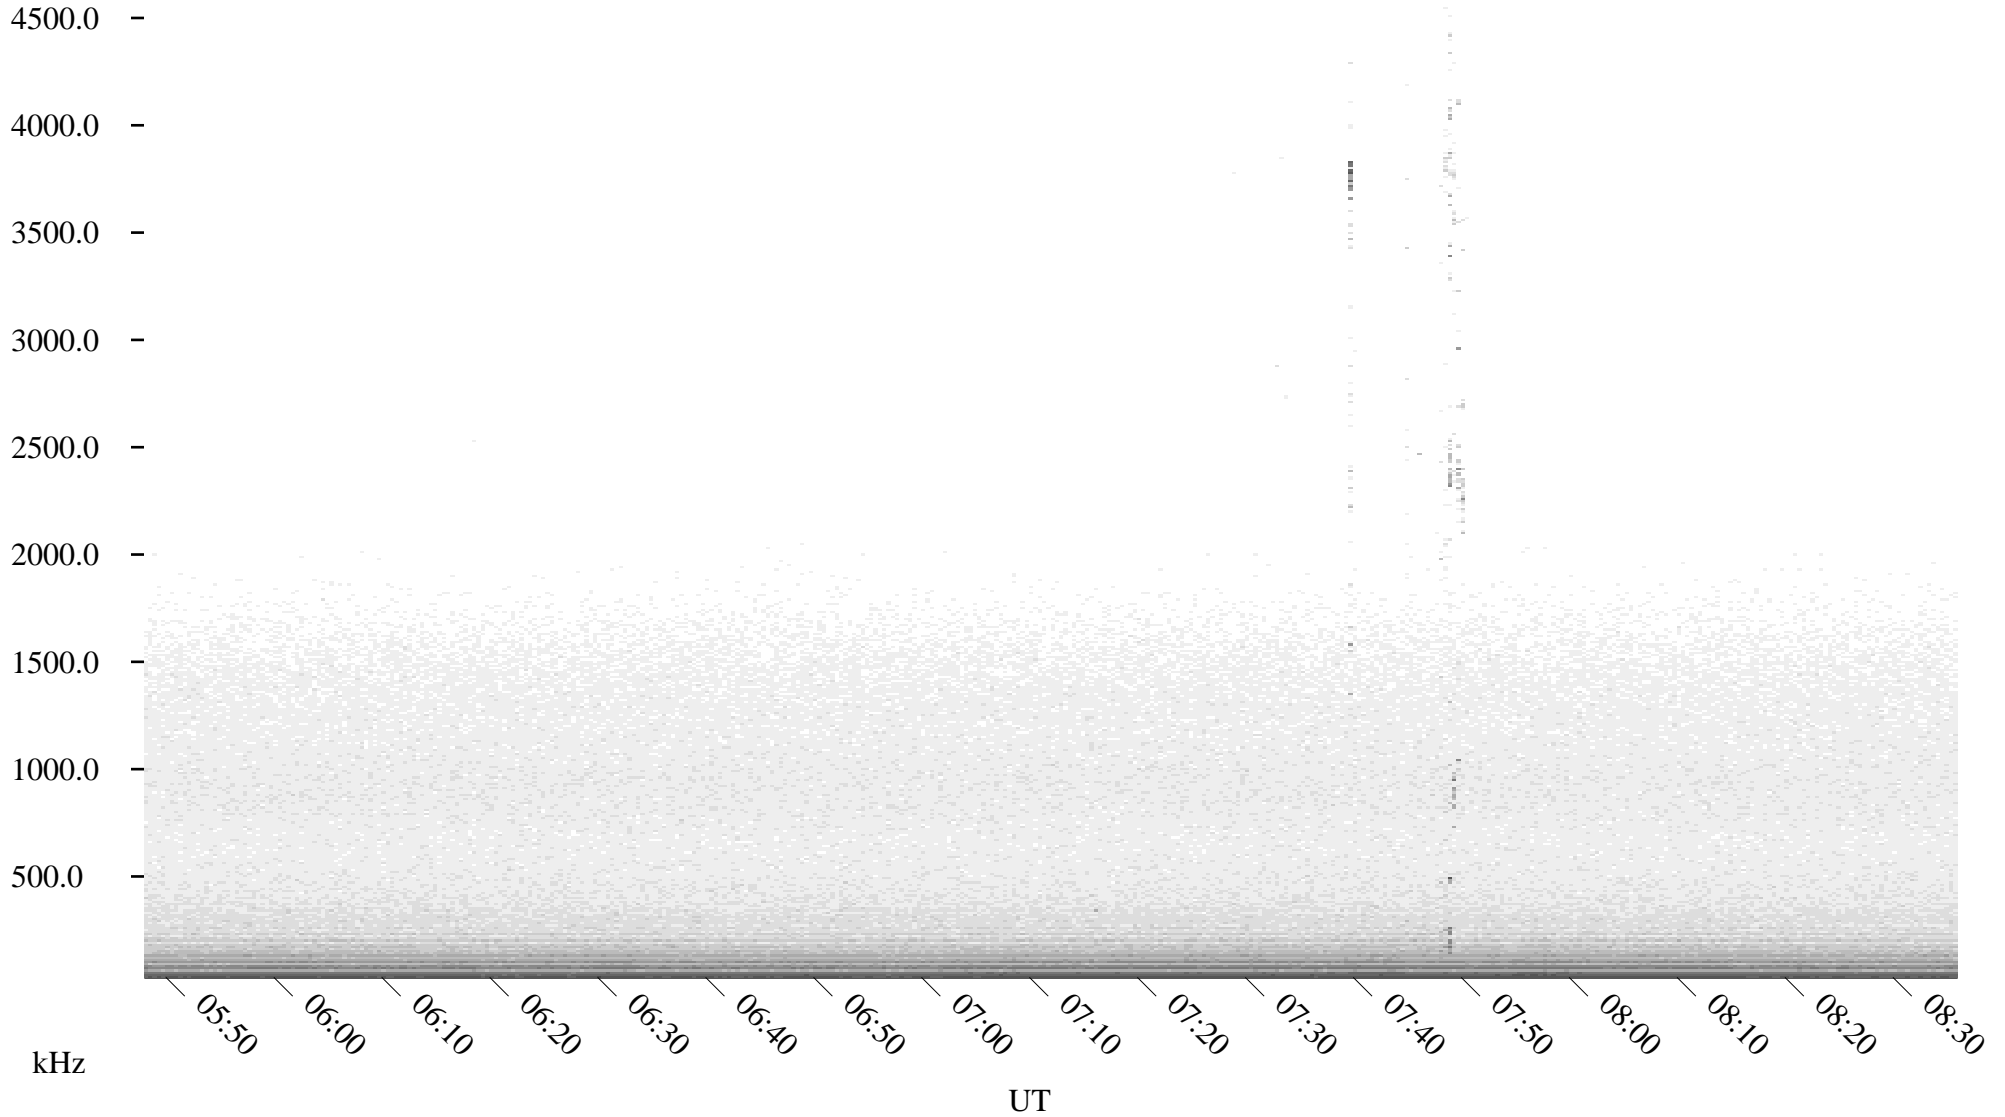

06/28/2000 Churchill, MTB

Linear Scale Black = 161 White = 15

ch00180l.r00m max_12

06/28/2000 Churchill, MTB

Linear Scale

Black = 161

White = 15

ch00180l.r00m max_12

Page 2

06/28/2000 Churchill, MTB

Linear Scale Black = 161 White = 15

ch00180l.r00m max_12

06/28/2000 Churchill, MTB

Linear Scale

Black = 161

White = 15

ch00180l.r00m max_12

Page 4

06/28/2000 Churchill, MTB

Linear Scale

Black = 161

White = 15

ch00180l.r00m max_12

Page 5