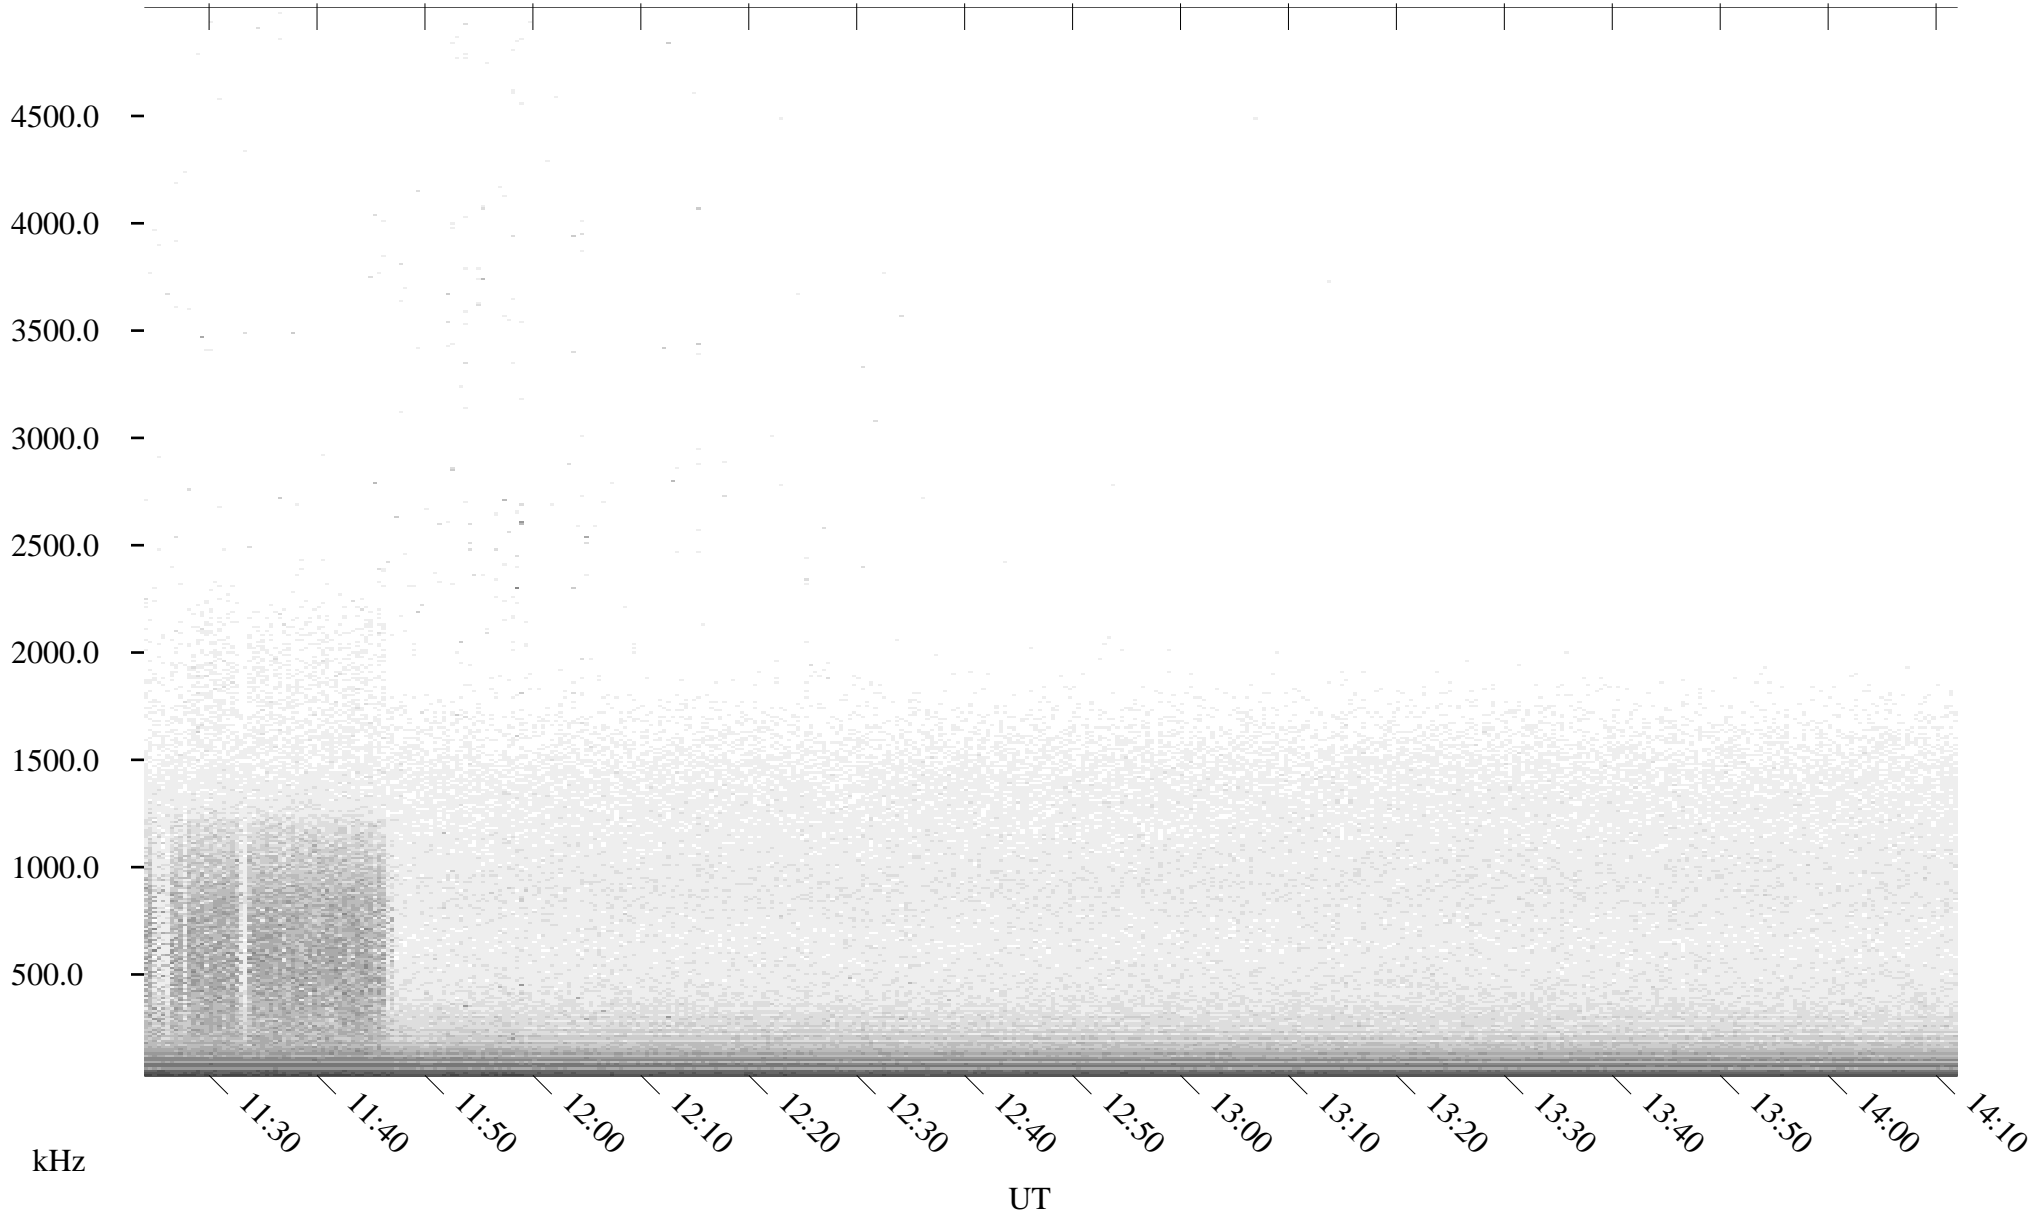

06/28/2000 Churchill, MTB

Linear Scale Black = 161 White = 15

ch00180l.r00m max_12

06/28/2000 Churchill, MTB

Linear Scale

Black = 161

White = 15

ch00180l.r00m max_12

Page 2

06/28/2000 Churchill, MTB

Linear Scale Black = 161 White = 15

ch00180l.r00m max_12

06/28/2000 Churchill, MTB

Linear Scale

Black = 161

White = 15

ch00180l.r00m max_12

Page 4

06/28/2000 Churchill, MTB

Linear Scale

Black = 161

White = 15

ch00180l.r00m max_12

Page 5