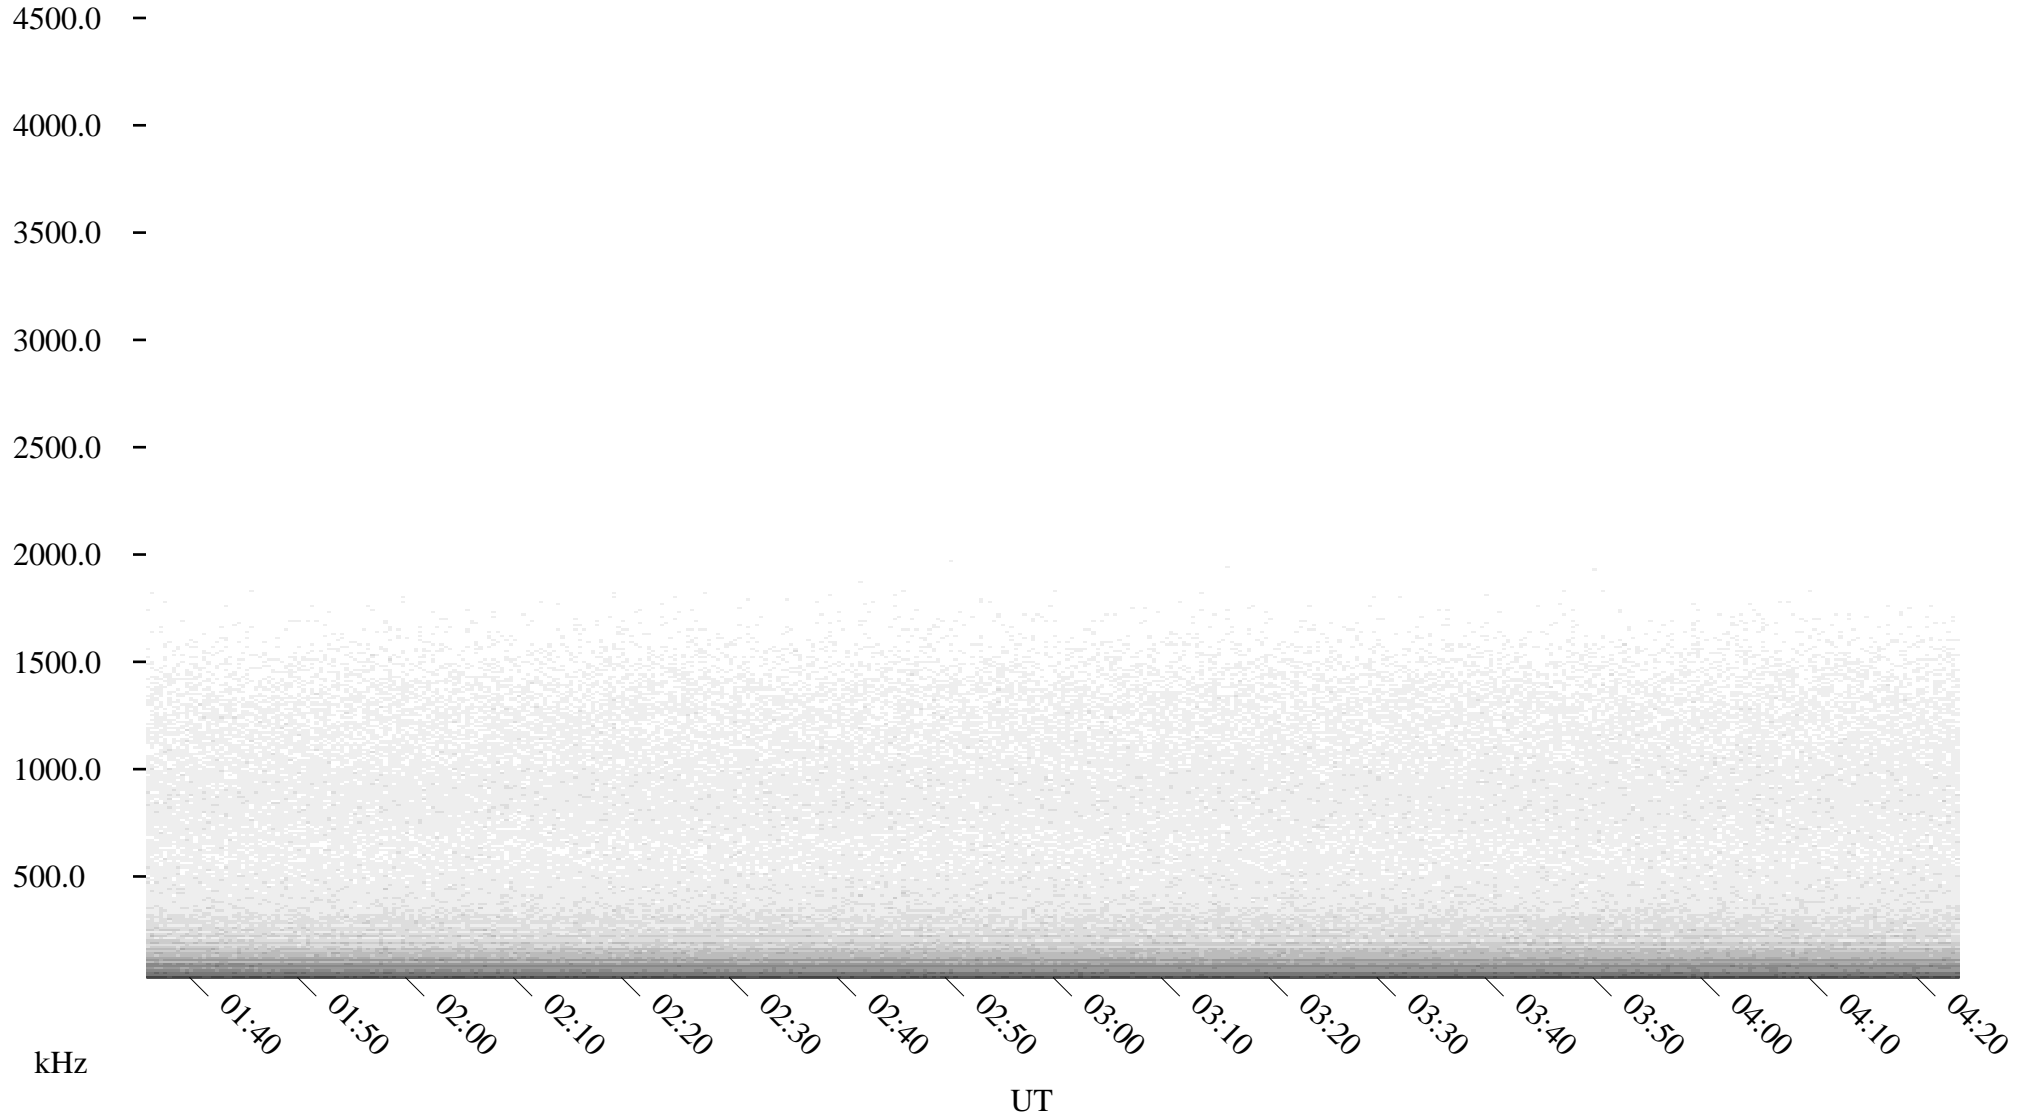

06/29/2000 Churchill, MTB

Linear Scale

Black = 161

White = 15

ch001811.r01m max_12

Page 1

06/29/2000 Churchill, MTB

Linear Scale Black = 161 White = 15

ch001811.r01m max_12

Page 2

06/30/2000 Churchill, MTB

Linear Scale

Black = 161

White = 15

ch001811.r01m max_12

Page 3

06/30/2000 Churchill, MTB

Linear Scale

Black = 161

White = 15

ch001811.r01m max_12

Page 4