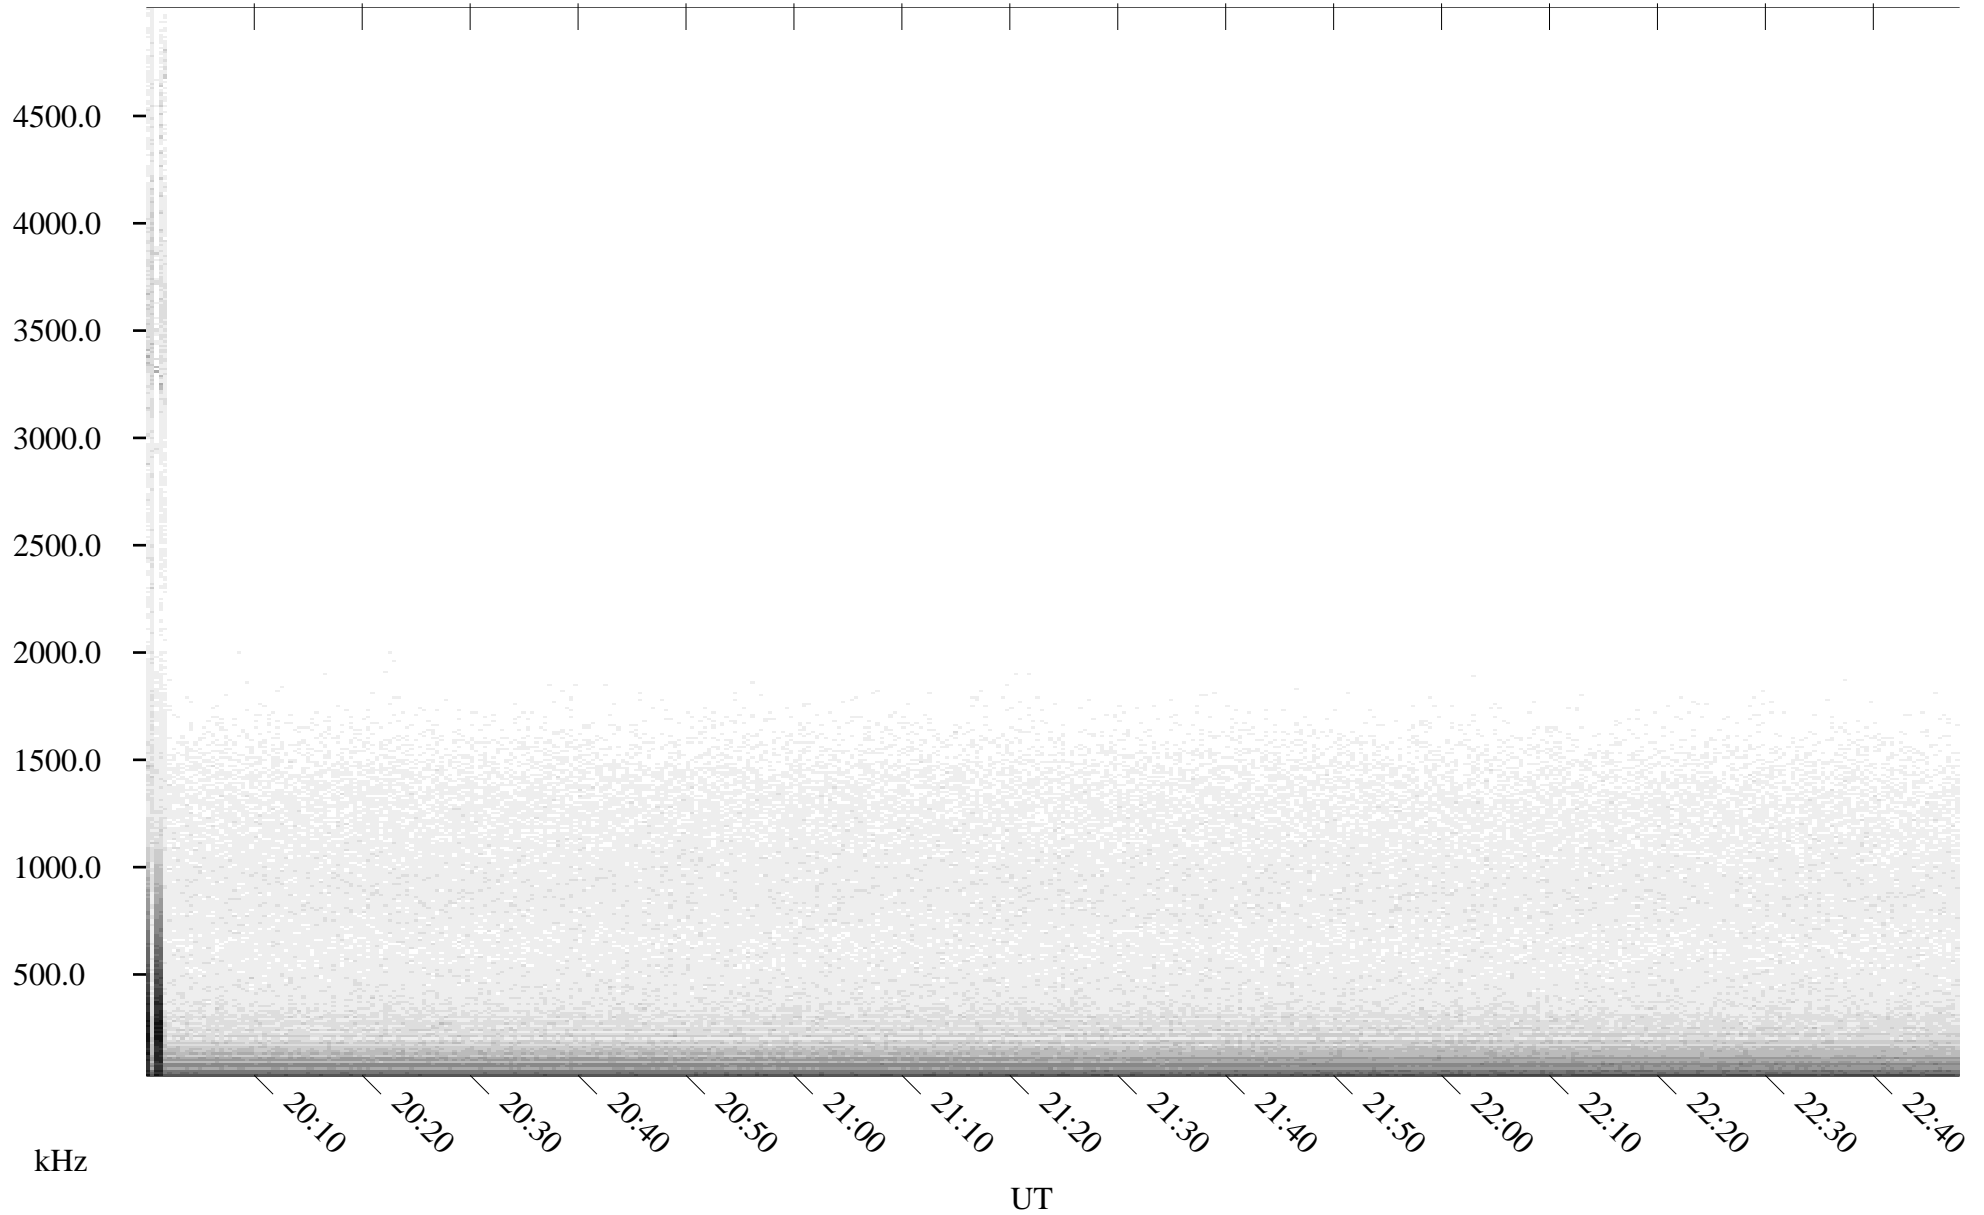

06/29/2000 Churchill, MTB

Linear Scale

Black = 161

White = 15

ch001811.r01m max_12

Page 1

06/29/2000 Churchill, MTB

Linear Scale Black = 161 White = 15

ch001811.r01m max_12

Page 2

06/30/2000 Churchill, MTB

Linear Scale

Black = 161

White = 15

ch001811.r01m max_12

Page 3

06/30/2000 Churchill, MTB

Linear Scale

Black = 161

White = 15

ch001811.r01m max_12

Page 4