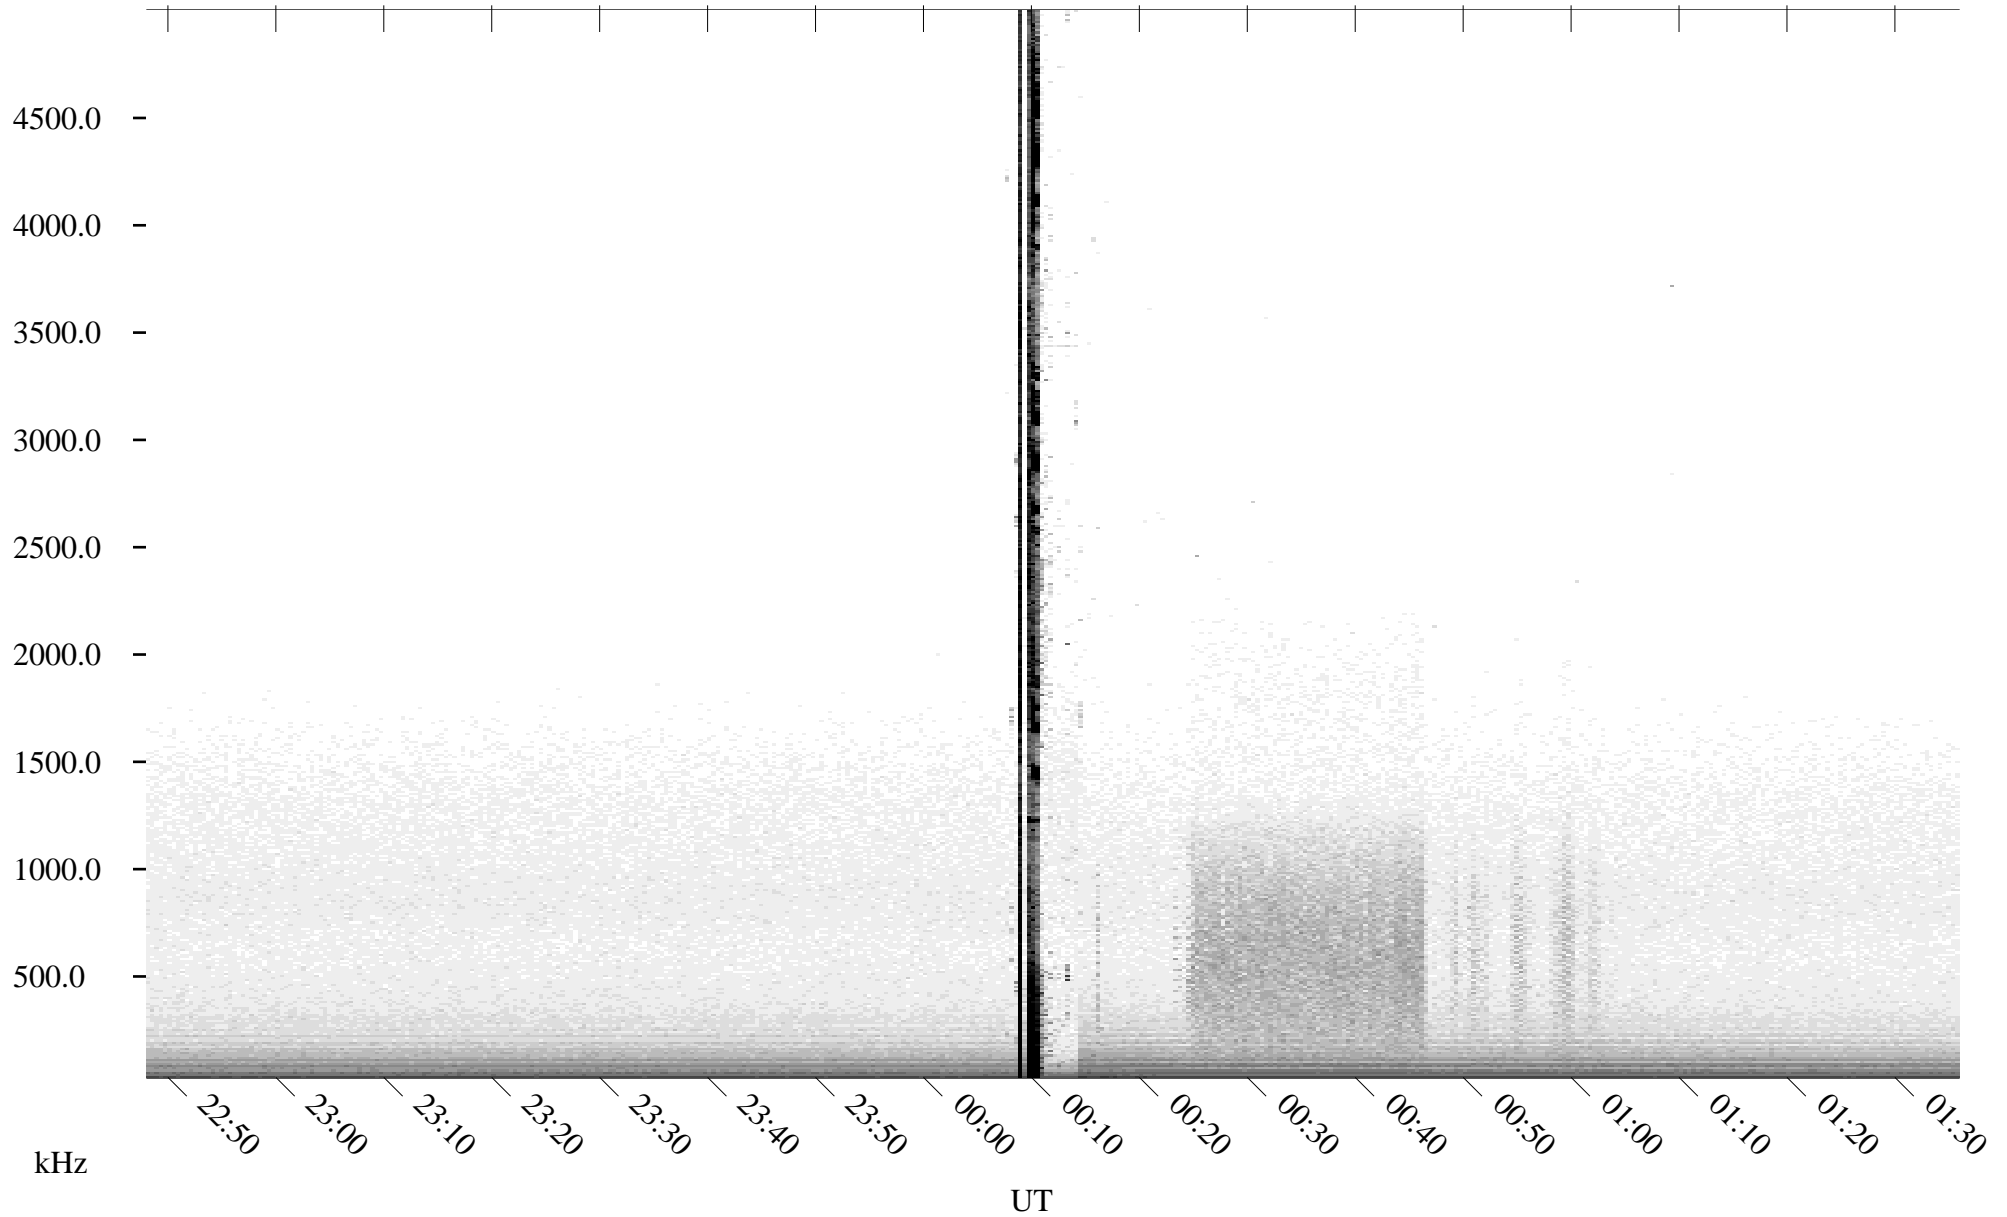

06/29/2000 Churchill, MTB

Linear Scale

Black = 161

White = 15

ch001811.r01m max_12

Page 1

06/29/2000 Churchill, MTB

Linear Scale Black = 161 White = 15

ch001811.r01m max_12

Page 2

06/30/2000 Churchill, MTB

Linear Scale

Black = 161

White = 15

ch001811.r01m max_12

Page 3

06/30/2000 Churchill, MTB

Linear Scale

Black = 161

White = 15

ch001811.r01m max_12

Page 4