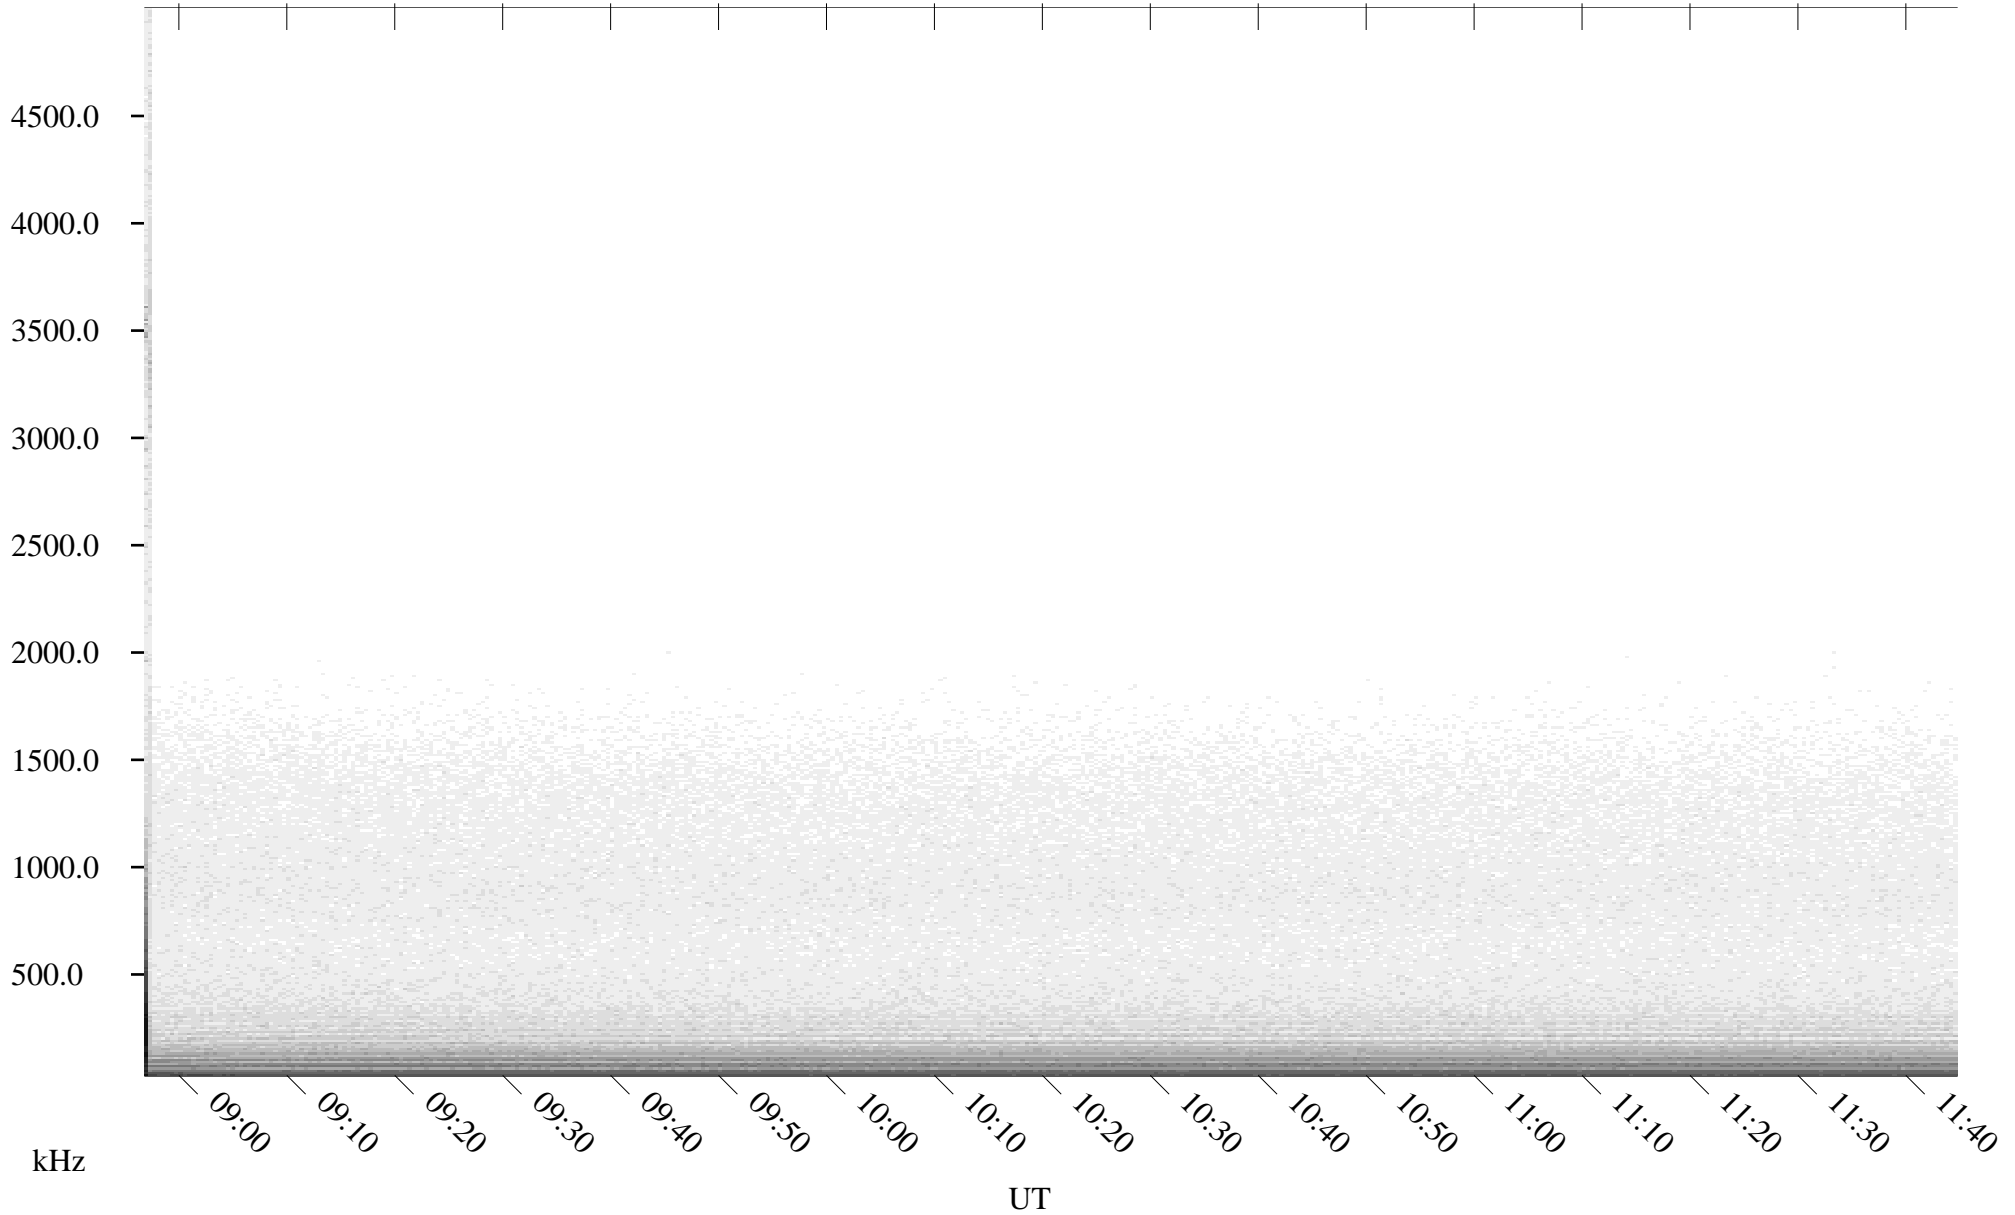

06/30/2000 Churchill, MTB

Linear Scale

Black = 161

White = 15

ch00182l.r00m max_12

Page 1

06/30/2000 Churchill, MTB

Linear Scale

Black = 161

White = 15

ch00182l.r00m max_12

Page 2