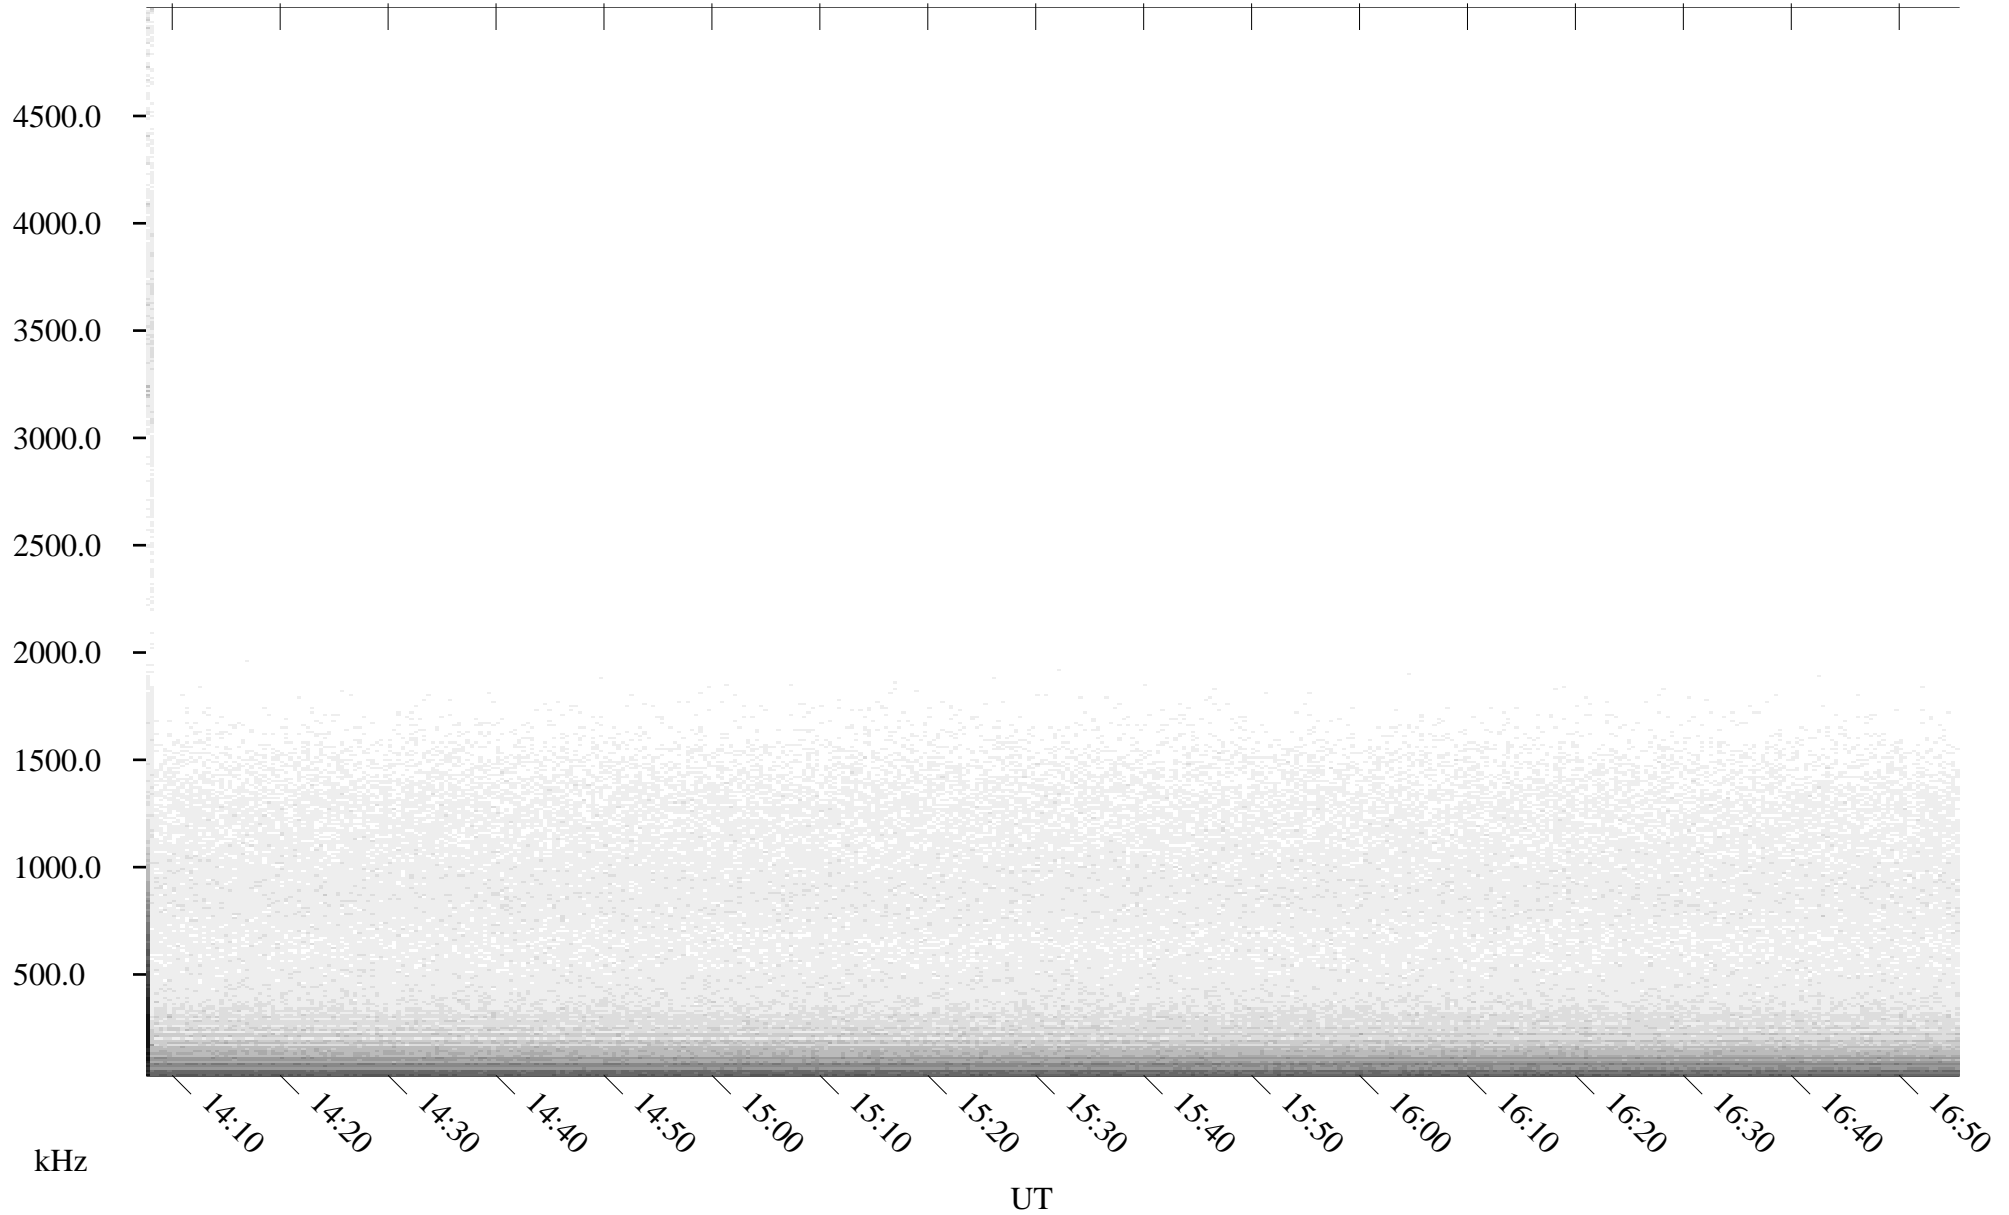

06/30/2000 Churchill, MTB

Linear Scale

Black = 161

White = 15

ch00182l.r01m max_12

Page 1

06/30/2000 Churchill, MTB

Linear Scale Black = 161 White = 15