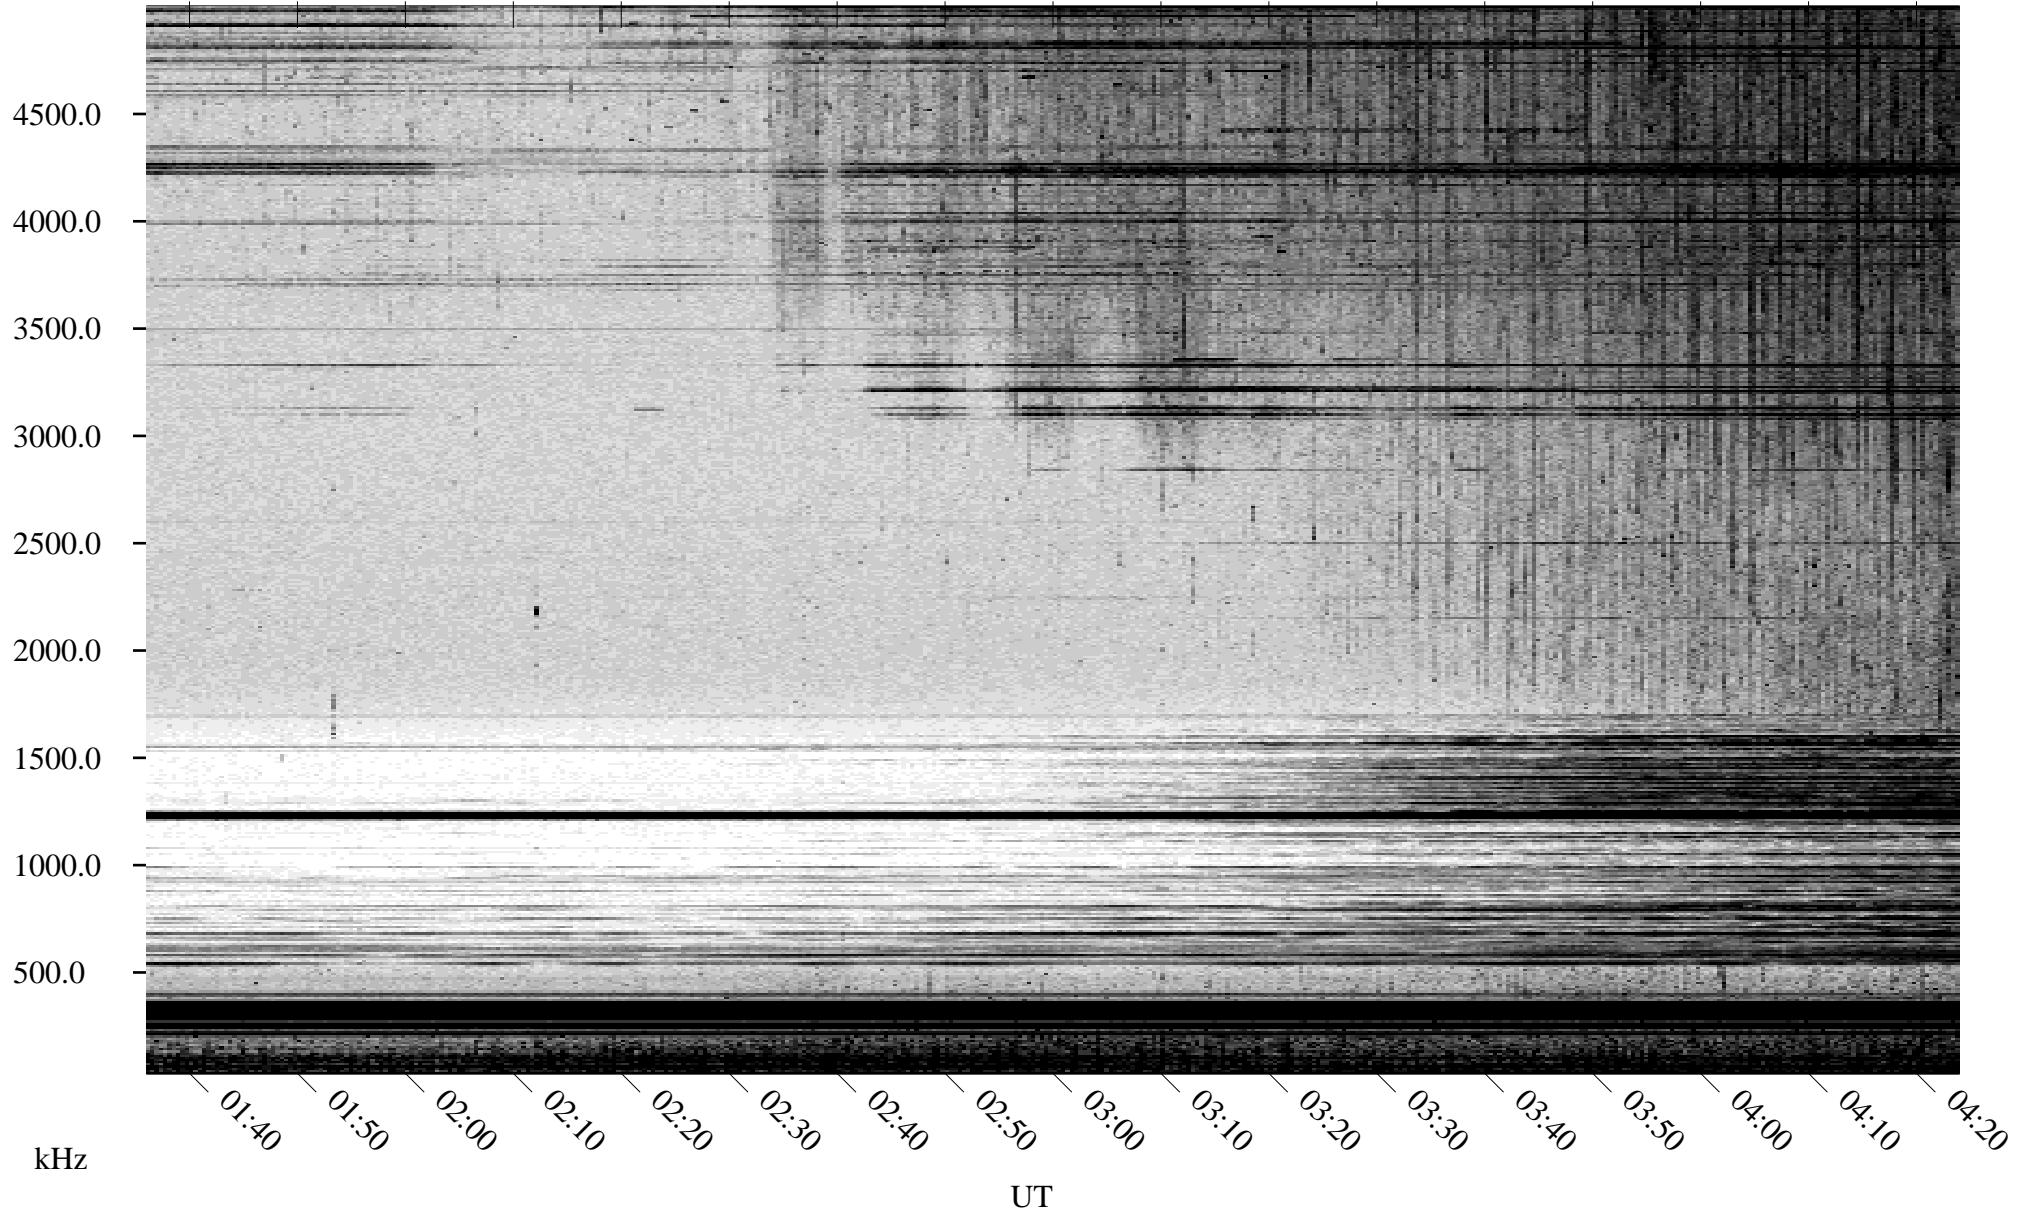

07/04/2000 Churchill, MTB

Linear Scale Black = 161 White = 15

ch00186l.r00m max_12

Page 1

07/04/2000 Churchill, MTB

Linear Scale Black = 161 White = 15

ch00186l.r00m max_12

Page 2

07/05/2000 Churchill, MTB

Linear Scale Black = 161 White = 15

ch00186l.r00m max_12

Page 3

07/05/2000 Churchill, MTB

Linear Scale Black = 161 White = 15

ch00186l.r00m max_12

Page 4

07/05/2000 Churchill, MTB

Linear Scale Black = 161 White = 15

ch00186l.r00m max_12

Page 5

07/05/2000 Churchill, MTB

Linear Scale Black = 161 White = 15

ch00186l.r00m max_12

Page 6

07/05/2000 Churchill, MTB

Linear Scale Black = 161 White = 15

ch00186l.r00m max_12

Page 7

07/05/2000 Churchill, MTB

Linear Scale Black = 161 White = 15

ch00186l.r00m max_12