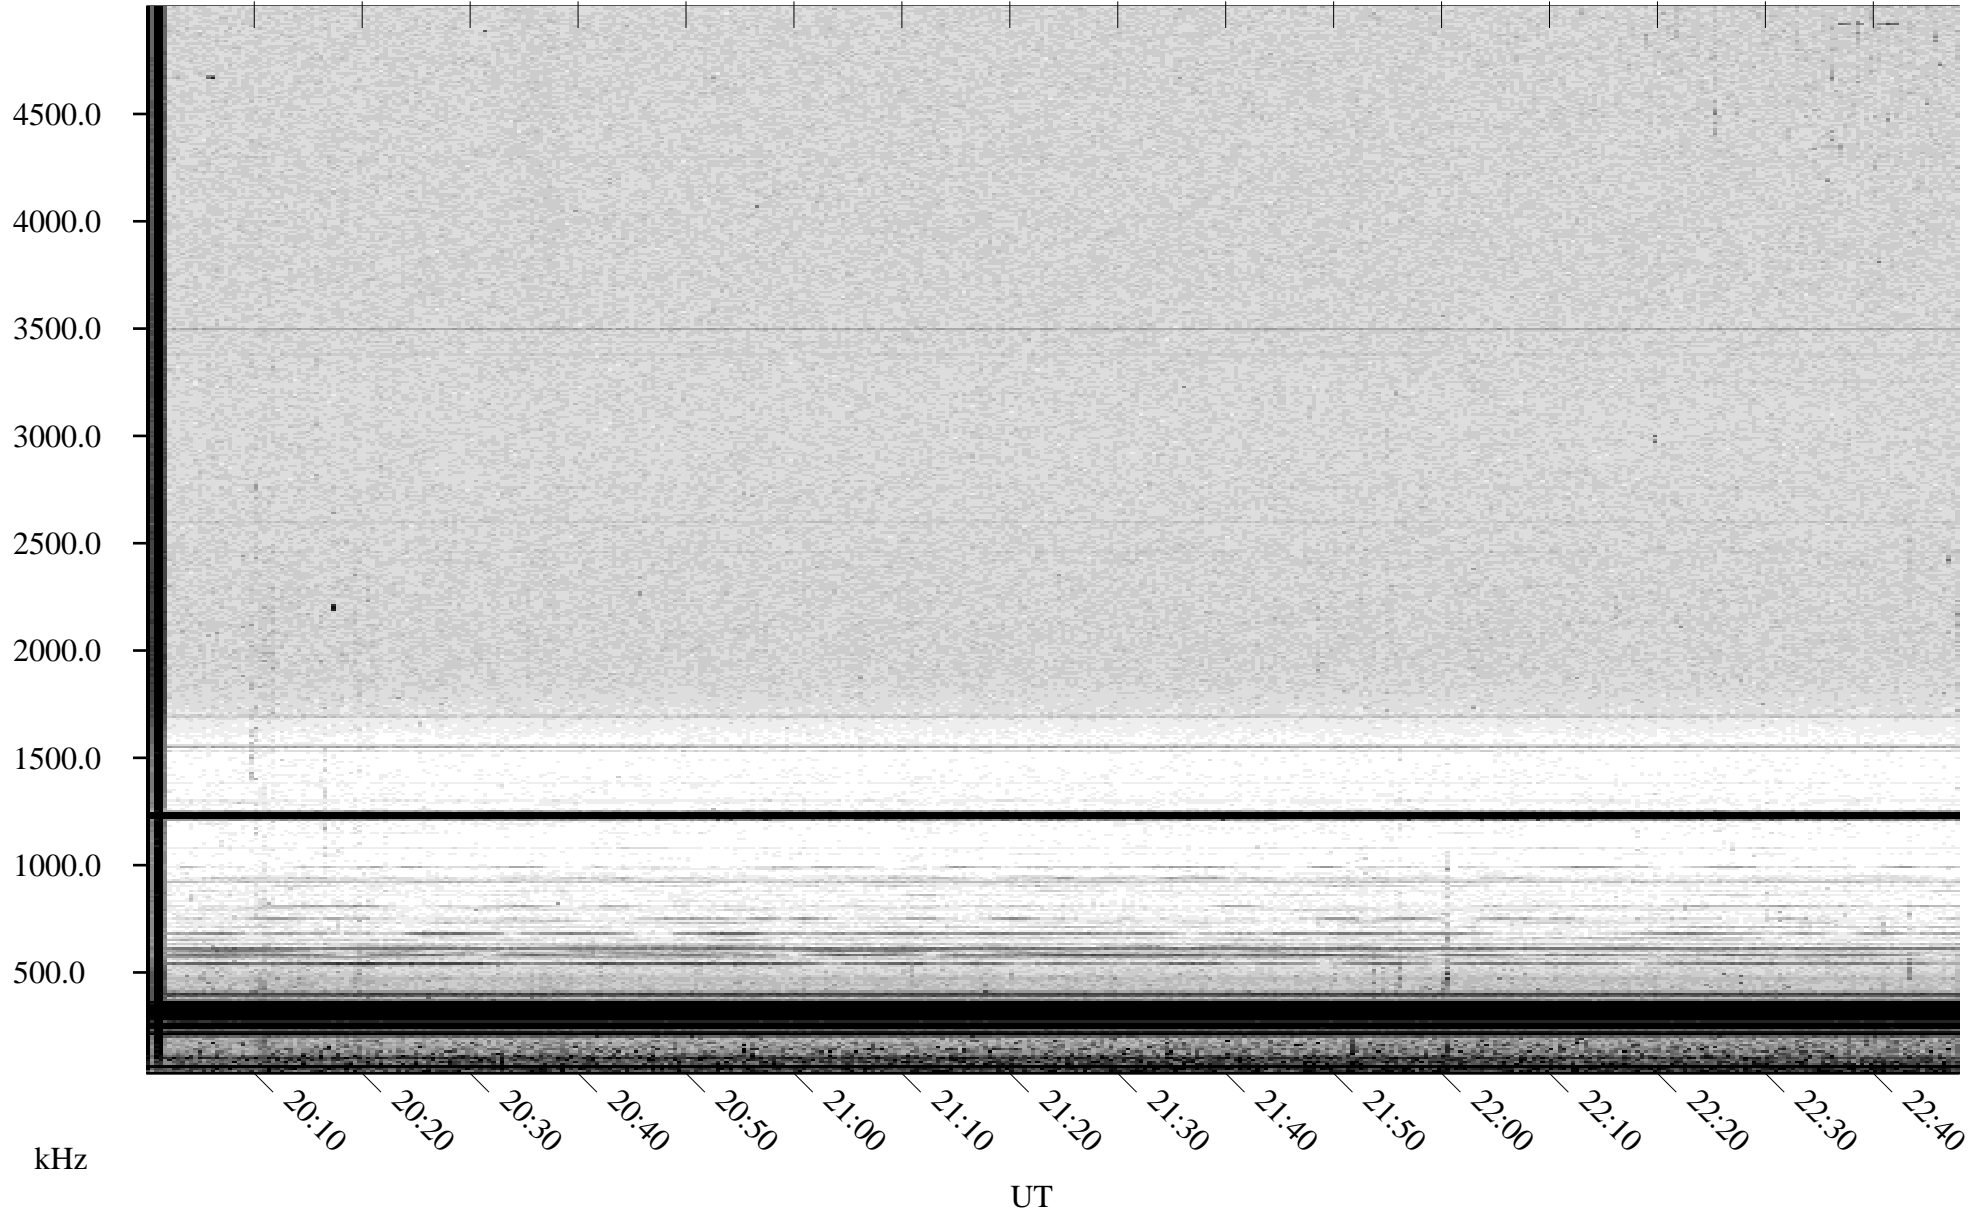

07/04/2000 Churchill, MTB

Linear Scale Black = 161 White = 15

ch00186l.r00m max_12

Page 1

07/04/2000 Churchill, MTB

Linear Scale Black = 161 White = 15

ch00186l.r00m max_12

Page 2

07/05/2000 Churchill, MTB

Linear Scale Black = 161 White = 15

ch00186l.r00m max_12

Page 3

07/05/2000 Churchill, MTB

Linear Scale Black = 161 White = 15

ch00186l.r00m max_12

Page 4

07/05/2000 Churchill, MTB

Linear Scale Black = 161 White = 15

ch00186l.r00m max_12

Page 5

07/05/2000 Churchill, MTB

Linear Scale Black = 161 White = 15

ch00186l.r00m max_12

Page 6

07/05/2000 Churchill, MTB

Linear Scale Black = 161 White = 15

ch00186l.r00m max_12

Page 7

07/05/2000 Churchill, MTB

Linear Scale Black = 161 White = 15

ch00186l.r00m max_12