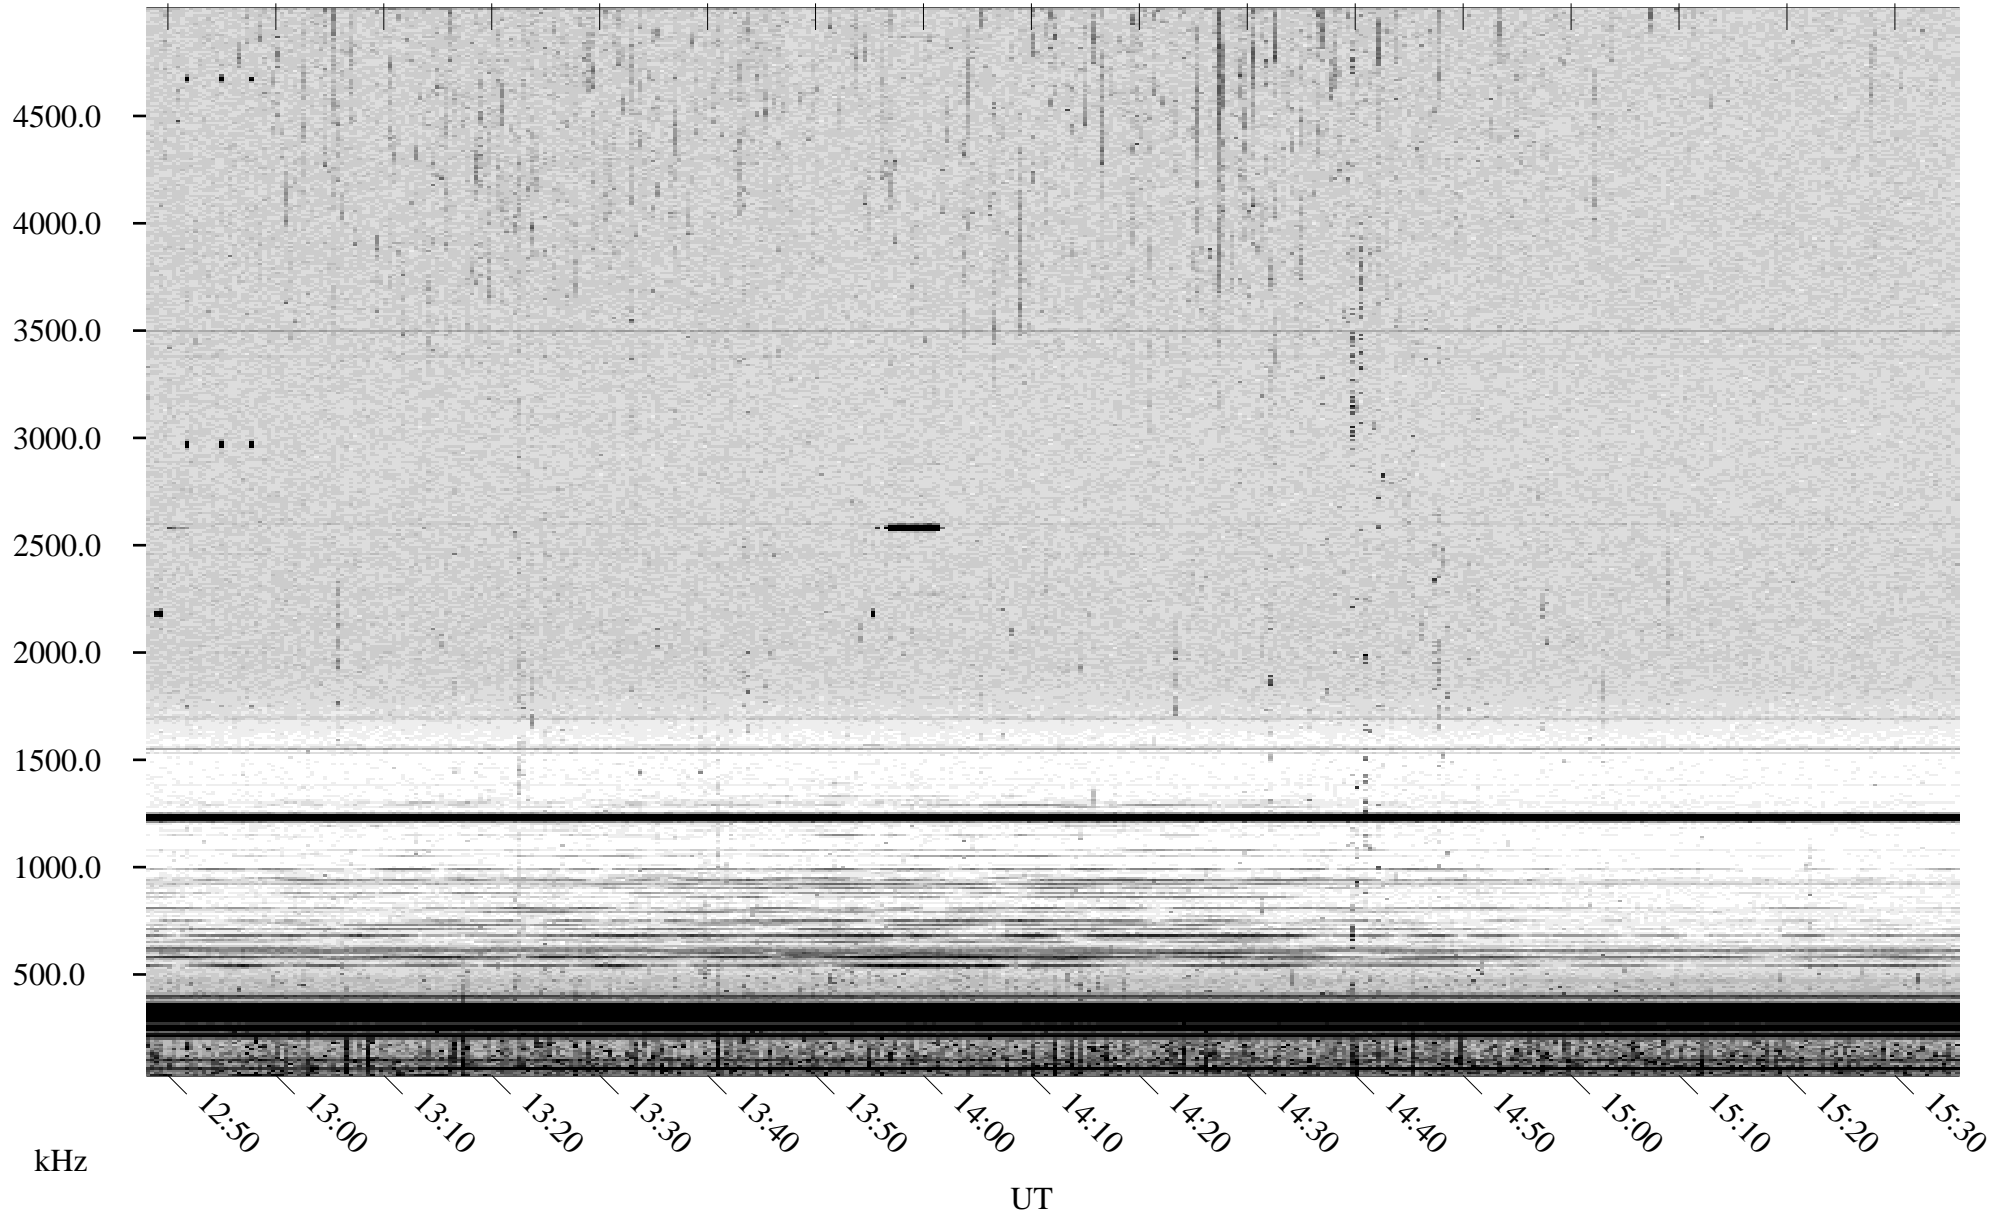

07/04/2000 Churchill, MTB

Linear Scale Black = 161 White = 15

ch00186l.r00m max_12

Page 1

07/04/2000 Churchill, MTB

Linear Scale Black = 161 White = 15

ch00186l.r00m max_12

Page 2

07/05/2000 Churchill, MTB

Linear Scale Black = 161 White = 15

ch00186l.r00m max_12

Page 3

07/05/2000 Churchill, MTB

Linear Scale Black = 161 White = 15

ch00186l.r00m max_12

Page 4

07/05/2000 Churchill, MTB

Linear Scale Black = 161 White = 15

ch00186l.r00m max_12

Page 5

07/05/2000 Churchill, MTB

Linear Scale Black = 161 White = 15

ch00186l.r00m max_12

Page 6

07/05/2000 Churchill, MTB

Linear Scale Black = 161 White = 15

ch00186l.r00m max_12

Page 7

07/05/2000 Churchill, MTB

Linear Scale Black = 161 White = 15

ch00186l.r00m max_12