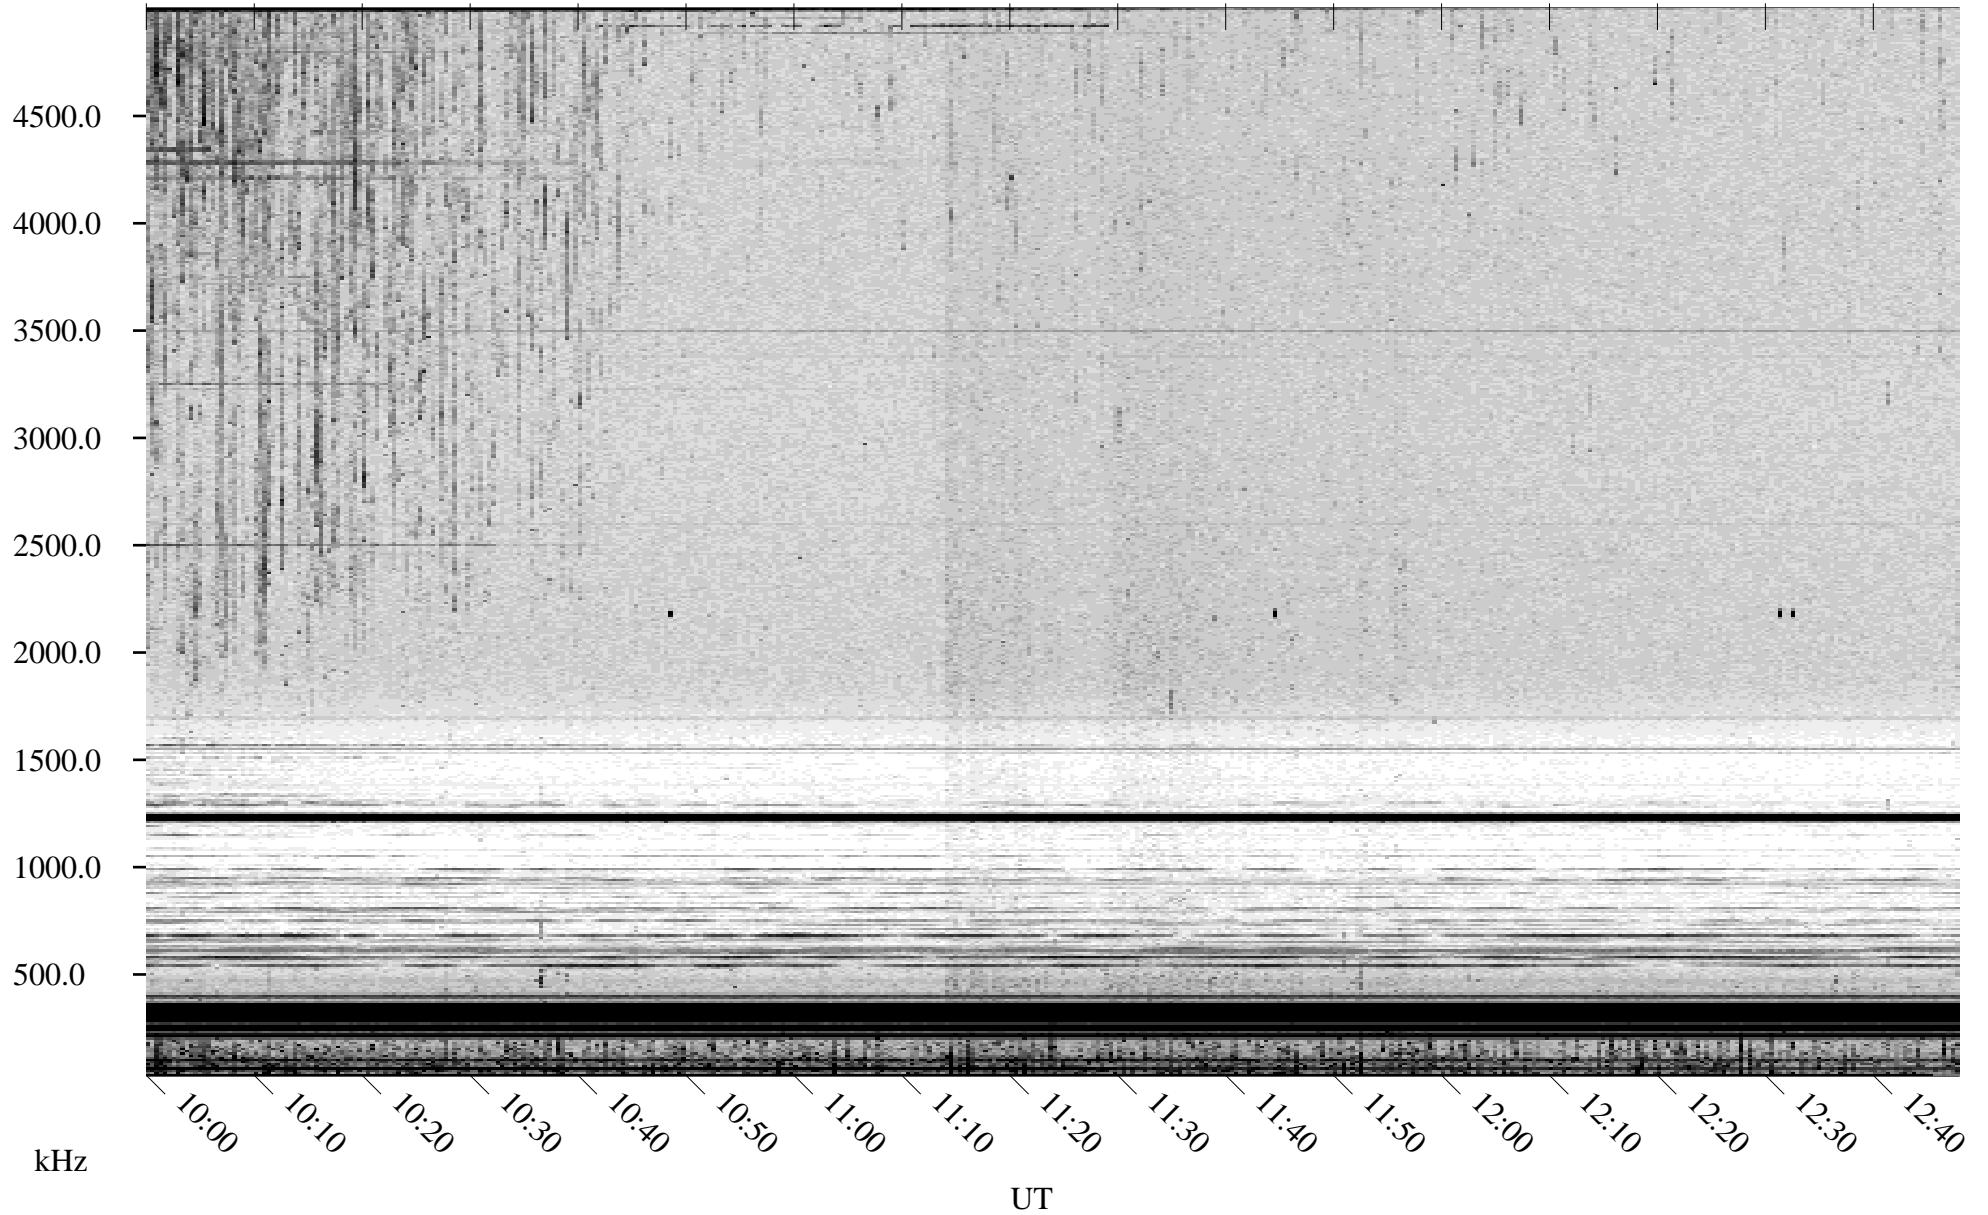

07/04/2000 Churchill, MTB

Linear Scale Black = 161 White = 15

ch00186l.r00m max_12

Page 1

07/04/2000 Churchill, MTB

Linear Scale Black = 161 White = 15

ch00186l.r00m max_12

Page 2

07/05/2000 Churchill, MTB

Linear Scale Black = 161 White = 15

ch00186l.r00m max_12

Page 3

07/05/2000 Churchill, MTB

Linear Scale Black = 161 White = 15

ch00186l.r00m max_12

Page 4

07/05/2000 Churchill, MTB

Linear Scale Black = 161 White = 15

ch00186l.r00m max_12

Page 5

07/05/2000 Churchill, MTB

Linear Scale Black = 161 White = 15

ch00186l.r00m max_12

Page 6

07/05/2000 Churchill, MTB

Linear Scale Black = 161 White = 15

ch00186l.r00m max_12

Page 7

07/05/2000 Churchill, MTB

Linear Scale Black = 161 White = 15

ch00186l.r00m max_12