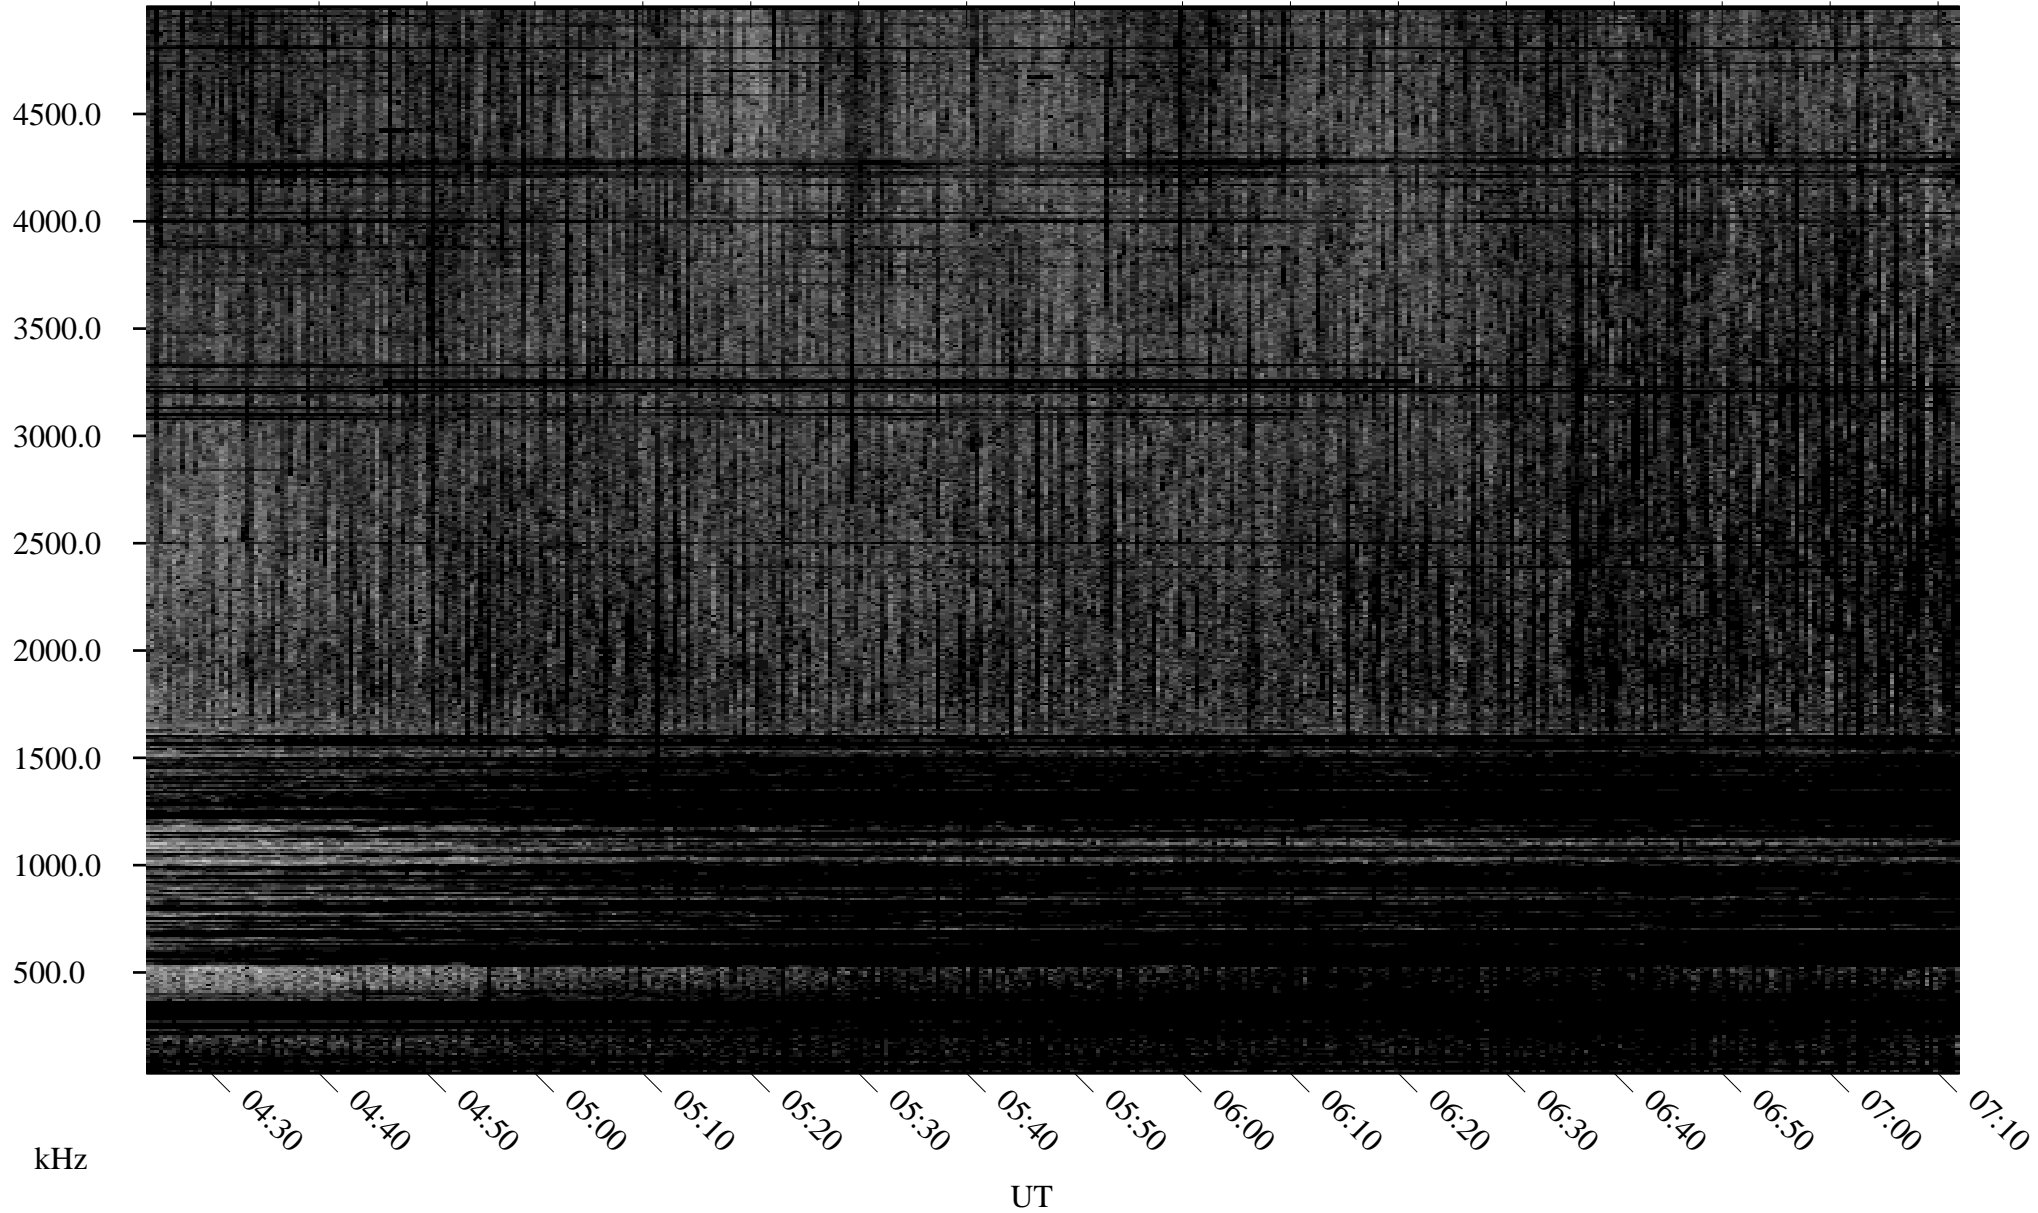

07/04/2000 Churchill, MTB

Linear Scale Black = 161 White = 15

ch00186l.r00m max_12

Page 1

07/04/2000 Churchill, MTB

Linear Scale Black = 161 White = 15

ch00186l.r00m max_12

Page 2

07/05/2000 Churchill, MTB

Linear Scale Black = 161 White = 15

ch00186l.r00m max_12

Page 3

07/05/2000 Churchill, MTB

Linear Scale Black = 161 White = 15

ch00186l.r00m max_12

Page 4

07/05/2000 Churchill, MTB

Linear Scale Black = 161 White = 15

ch00186l.r00m max_12

Page 5

07/05/2000 Churchill, MTB

Linear Scale Black = 161 White = 15

ch00186l.r00m max_12

Page 6

07/05/2000 Churchill, MTB

Linear Scale Black = 161 White = 15

ch00186l.r00m max_12

Page 7

07/05/2000 Churchill, MTB

Linear Scale Black = 161 White = 15

ch00186l.r00m max_12