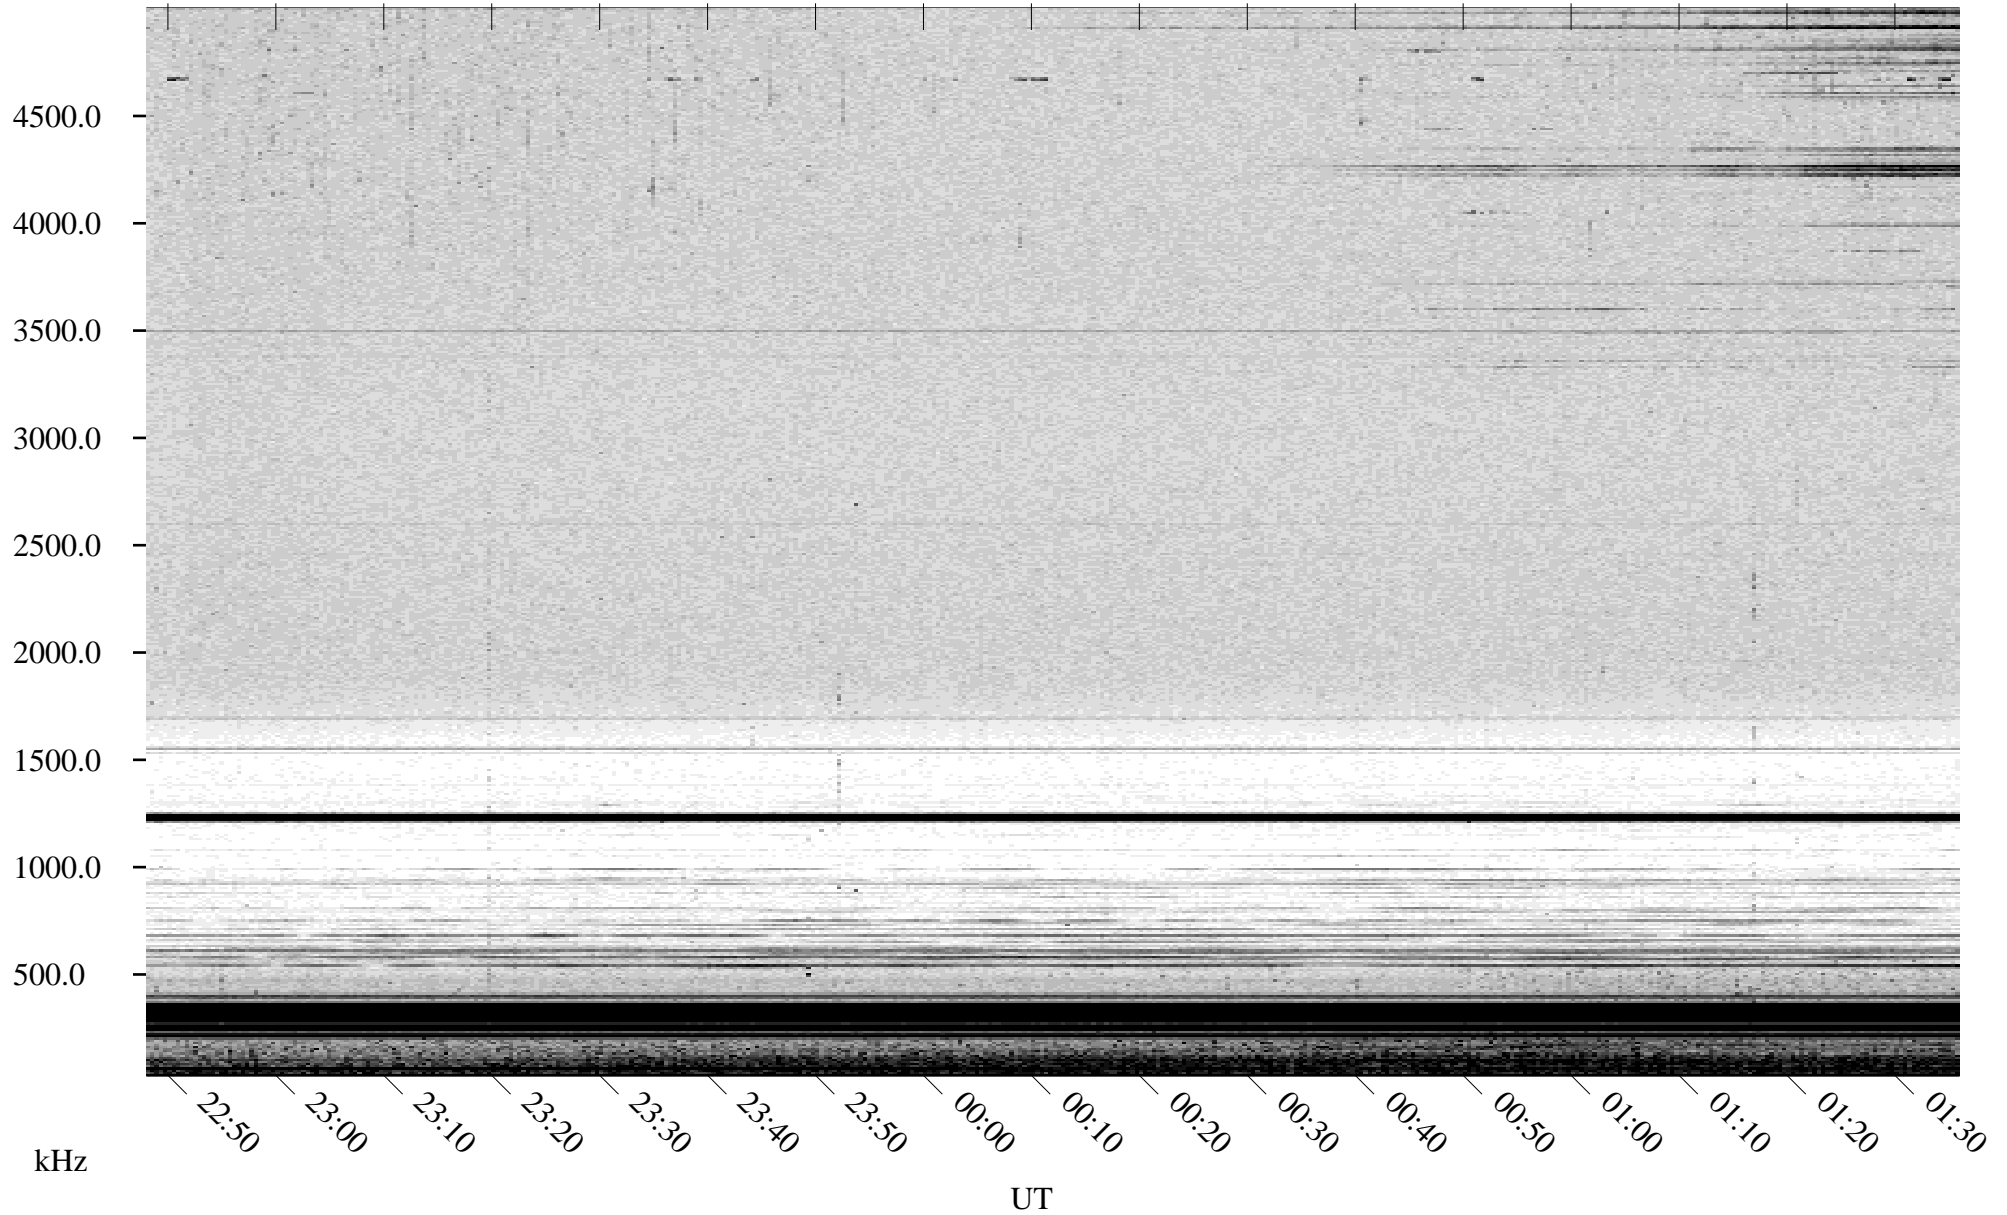

07/04/2000 Churchill, MTB

Linear Scale Black = 161 White = 15

ch00186l.r00m max_12

Page 1

07/04/2000 Churchill, MTB

Linear Scale Black = 161 White = 15

ch00186l.r00m max_12

Page 2

07/05/2000 Churchill, MTB

Linear Scale Black = 161 White = 15

ch00186l.r00m max_12

Page 3

07/05/2000 Churchill, MTB

Linear Scale Black = 161 White = 15

ch00186l.r00m max_12

Page 4

07/05/2000 Churchill, MTB

Linear Scale Black = 161 White = 15

ch00186l.r00m max_12

Page 5

07/05/2000 Churchill, MTB

Linear Scale Black = 161 White = 15

ch00186l.r00m max_12

Page 6

07/05/2000 Churchill, MTB

Linear Scale Black = 161 White = 15

ch00186l.r00m max_12

Page 7

07/05/2000 Churchill, MTB

Linear Scale Black = 161 White = 15

ch00186l.r00m max_12