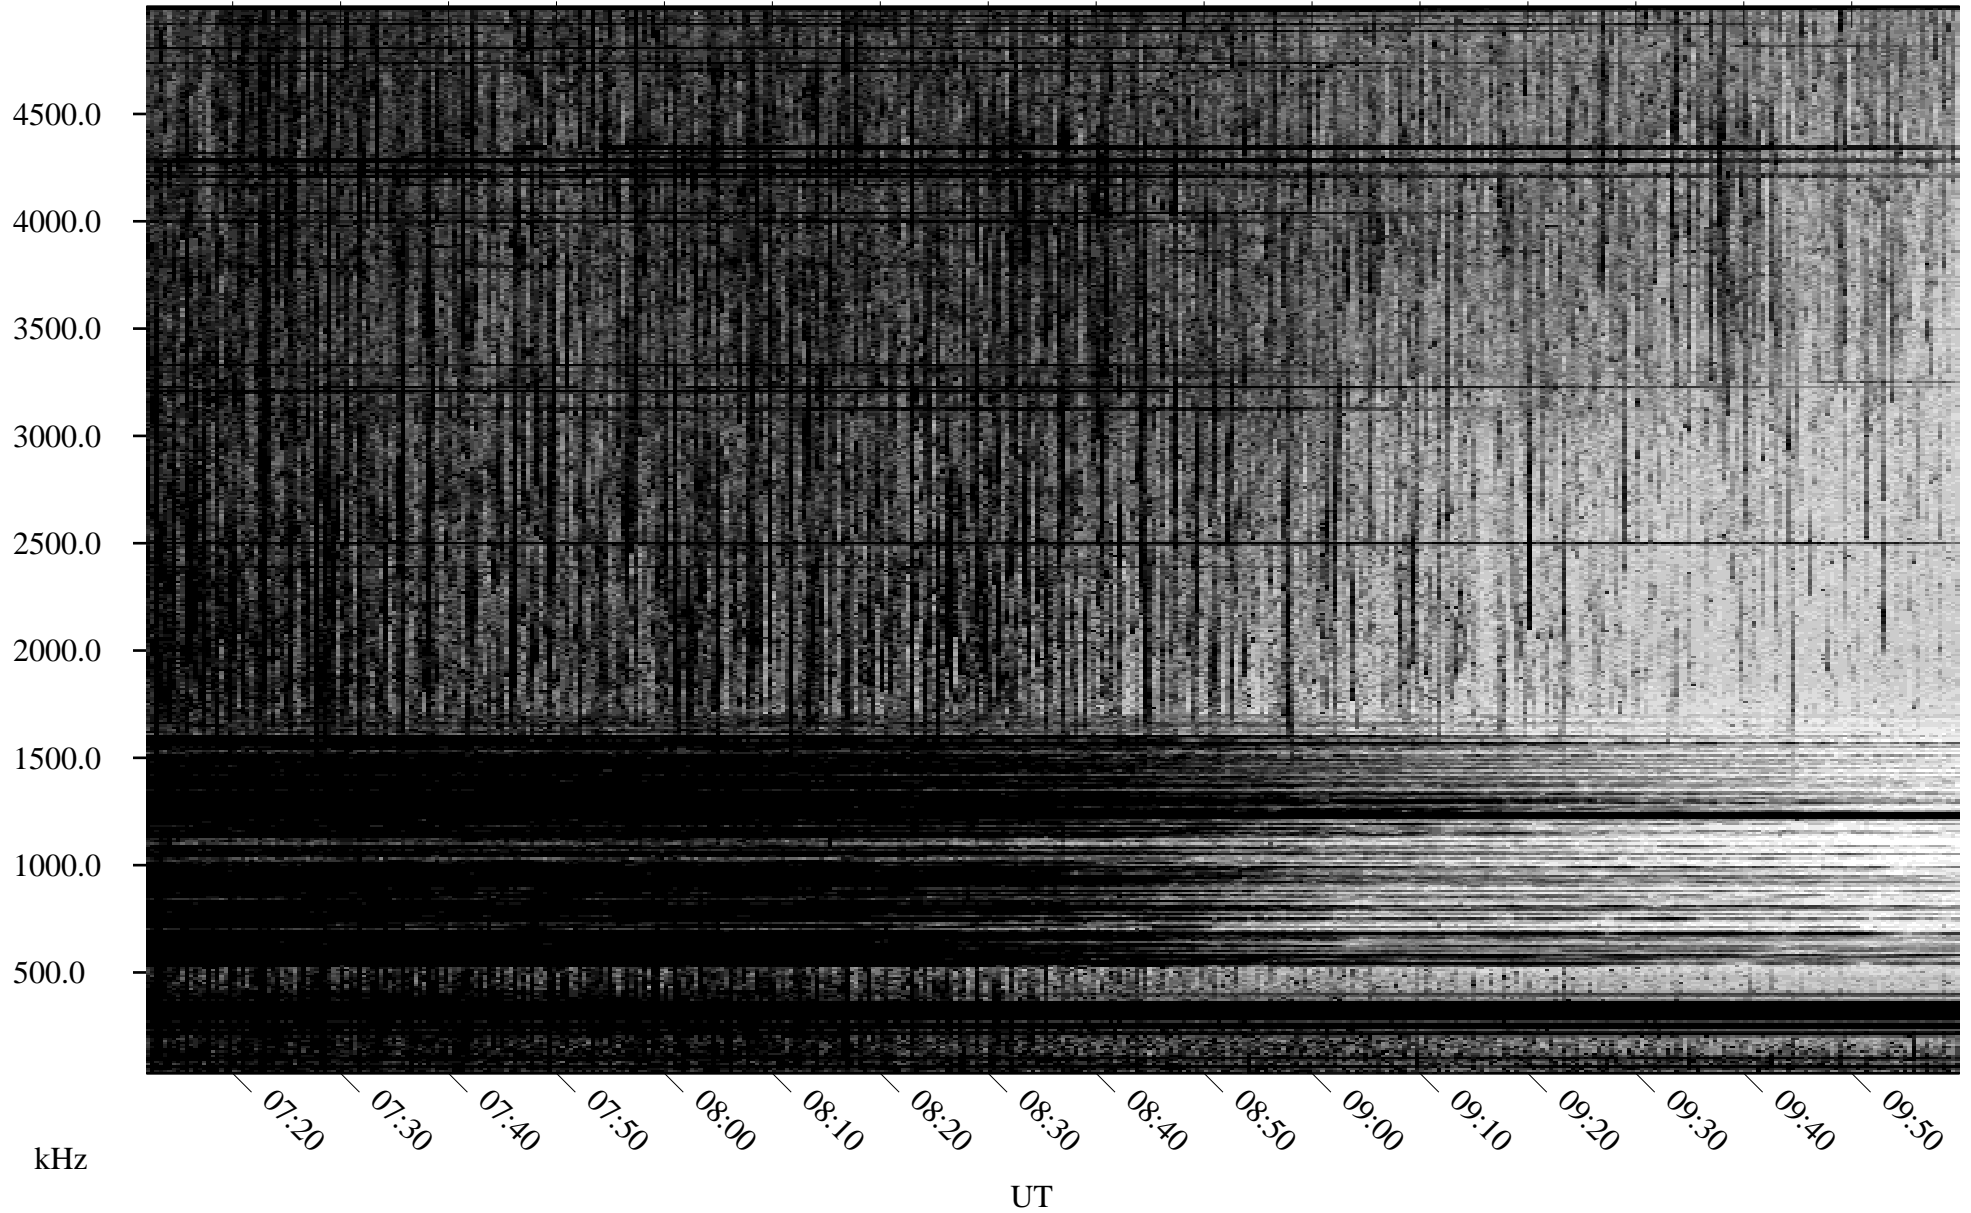

07/04/2000 Churchill, MTB

Linear Scale Black = 161 White = 15

ch00186l.r00m max_12

Page 1

07/04/2000 Churchill, MTB

Linear Scale Black = 161 White = 15

ch00186l.r00m max_12

Page 2

07/05/2000 Churchill, MTB

Linear Scale Black = 161 White = 15

ch00186l.r00m max_12

Page 3

07/05/2000 Churchill, MTB

Linear Scale Black = 161 White = 15

ch00186l.r00m max_12

Page 4

07/05/2000 Churchill, MTB

Linear Scale Black = 161 White = 15

ch00186l.r00m max_12

Page 5

07/05/2000 Churchill, MTB

Linear Scale Black = 161 White = 15

ch00186l.r00m max_12

Page 6

07/05/2000 Churchill, MTB

Linear Scale Black = 161 White = 15

ch00186l.r00m max_12

Page 7

07/05/2000 Churchill, MTB

Linear Scale Black = 161 White = 15

ch00186l.r00m max_12