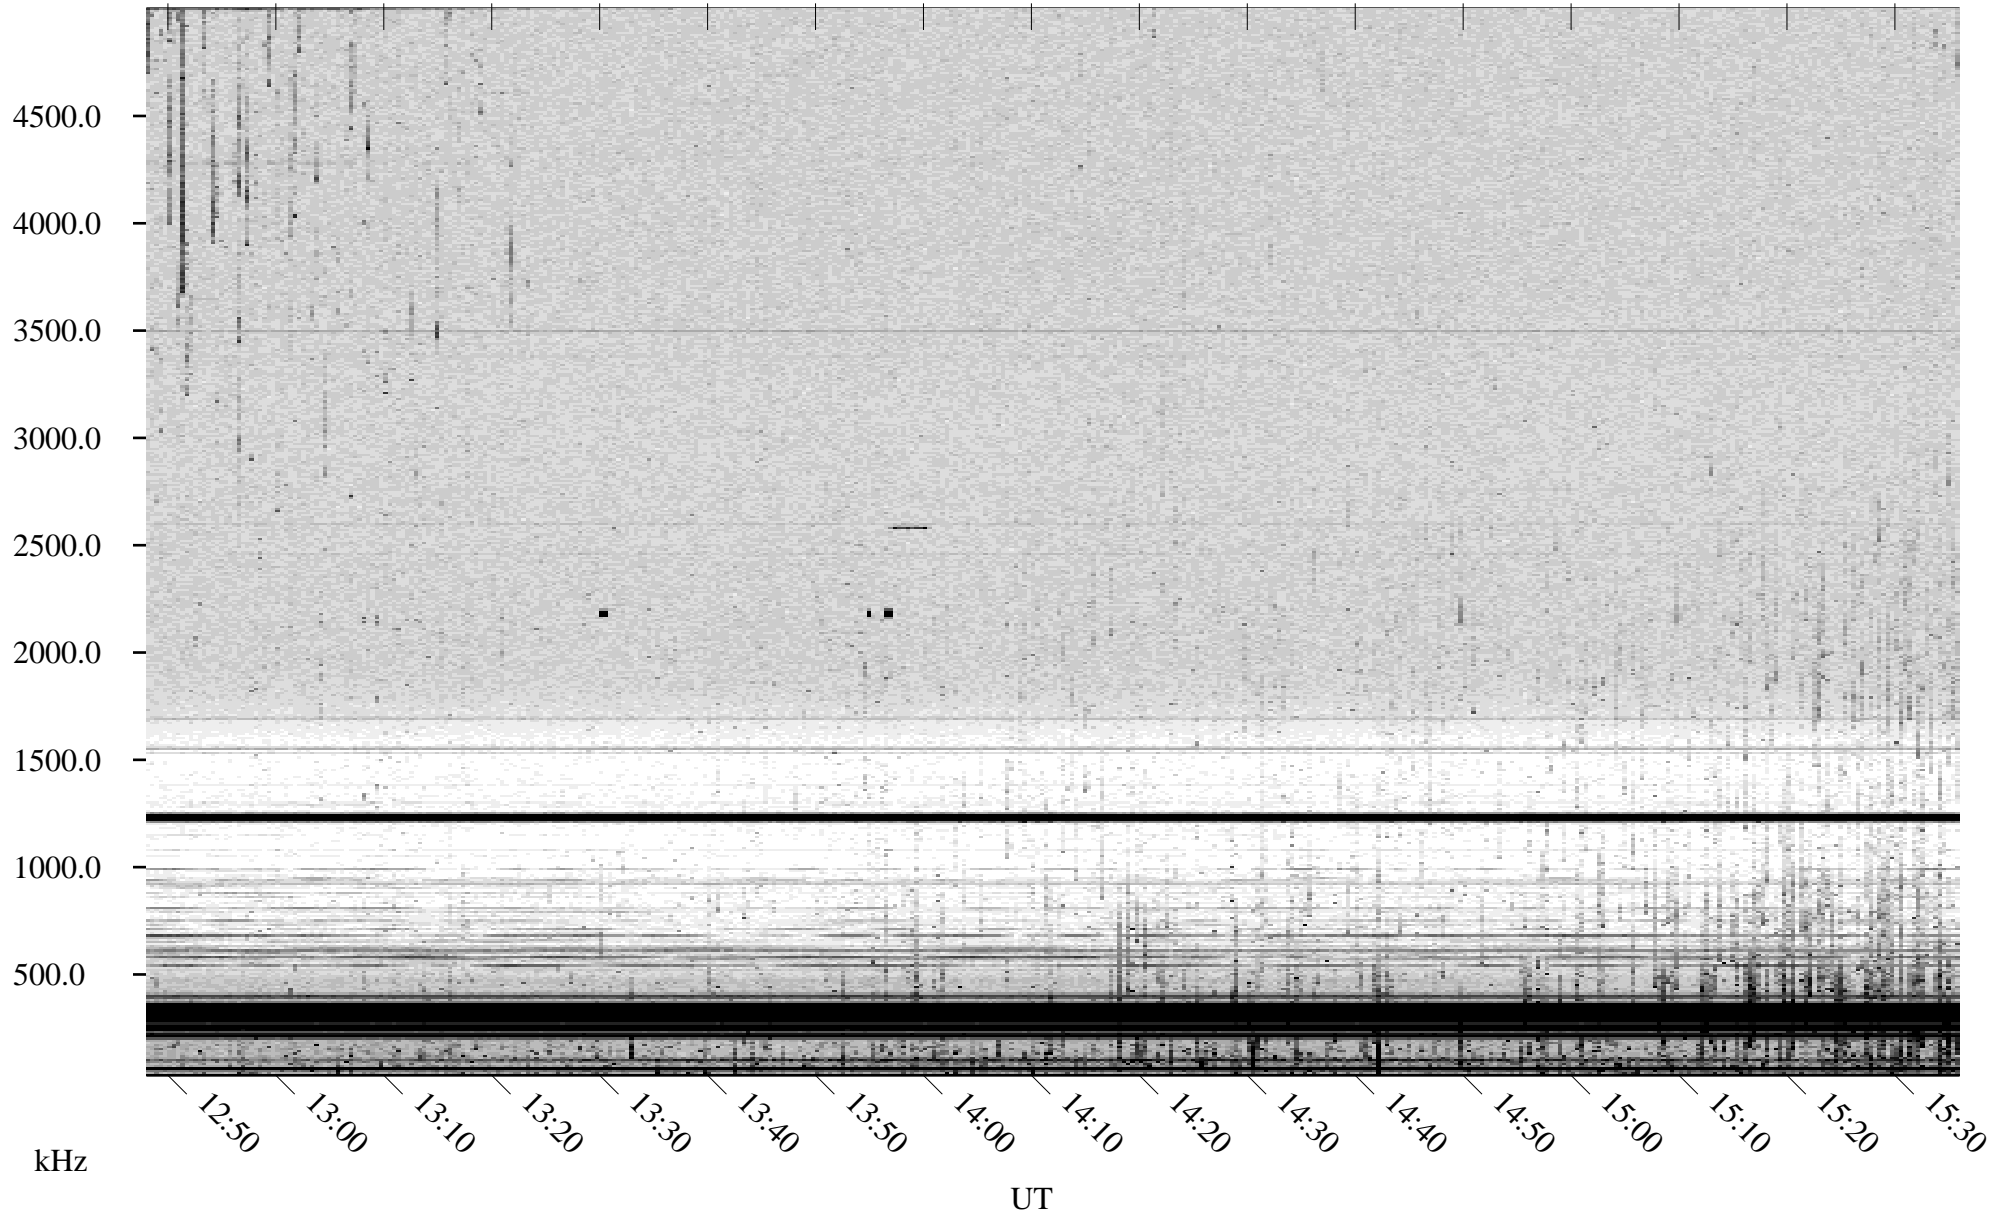

07/06/2000 Churchill, MTB

Linear Scale Black = 161 White = 15

ch00188l.r00m max_12

Page 1

07/06/2000 Churchill, MTB

Linear Scale Black = 161 White = 15

ch00188l.r00m max_12

Page 2

07/07/2000 Churchill, MTB

Linear Scale Black = 161 White = 15

ch00188l.r00m max_12

Page 3

07/07/2000 Churchill, MTB

Linear Scale Black = 161 White = 15

ch00188l.r00m max_12

Page 4

07/07/2000 Churchill, MTB

Linear Scale Black = 161 White = 15

ch00188l.r00m max_12

Page 5

07/07/2000 Churchill, MTB

Linear Scale Black = 161 White = 15

ch00188l.r00m max_12

Page 6

07/07/2000 Churchill, MTB

Linear Scale Black = 161 White = 15

ch00188l.r00m max_12

Page 7

07/07/2000 Churchill, MTB

Linear Scale Black = 161 White = 15

ch00188l.r00m max_12