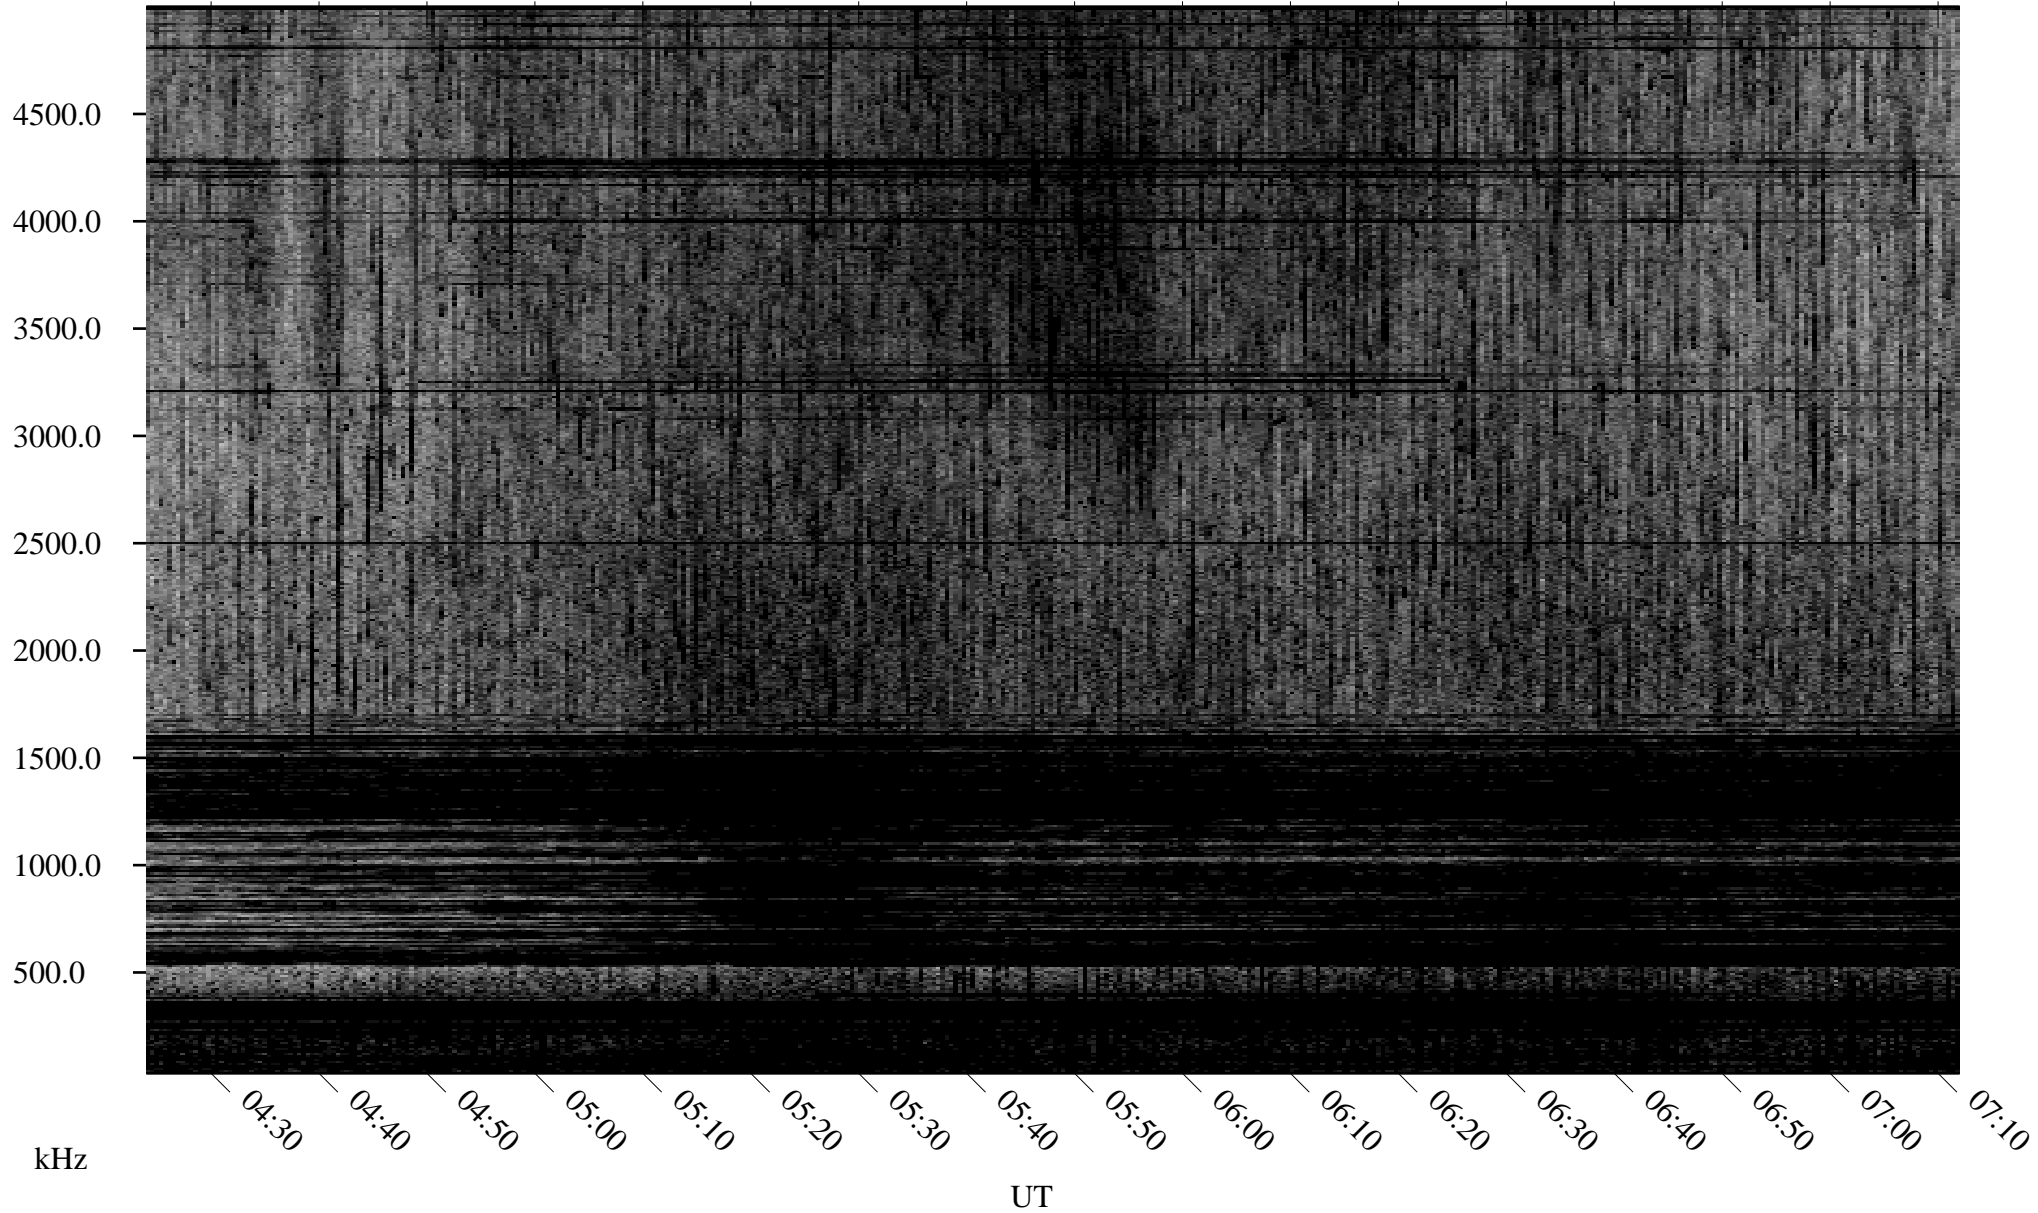

07/06/2000 Churchill, MTB

Linear Scale Black = 161 White = 15

ch00188l.r00m max_12

Page 1

07/06/2000 Churchill, MTB

Linear Scale Black = 161 White = 15

ch00188l.r00m max_12

Page 2

07/07/2000 Churchill, MTB

Linear Scale Black = 161 White = 15

ch00188l.r00m max_12

Page 3

07/07/2000 Churchill, MTB

Linear Scale Black = 161 White = 15

ch00188l.r00m max_12

Page 4

07/07/2000 Churchill, MTB

Linear Scale Black = 161 White = 15

ch00188l.r00m max_12

Page 5

07/07/2000 Churchill, MTB

Linear Scale Black = 161 White = 15

ch00188l.r00m max_12

Page 6

07/07/2000 Churchill, MTB

Linear Scale Black = 161 White = 15

ch00188l.r00m max_12

Page 7

07/07/2000 Churchill, MTB

Linear Scale Black = 161 White = 15

ch00188l.r00m max_12