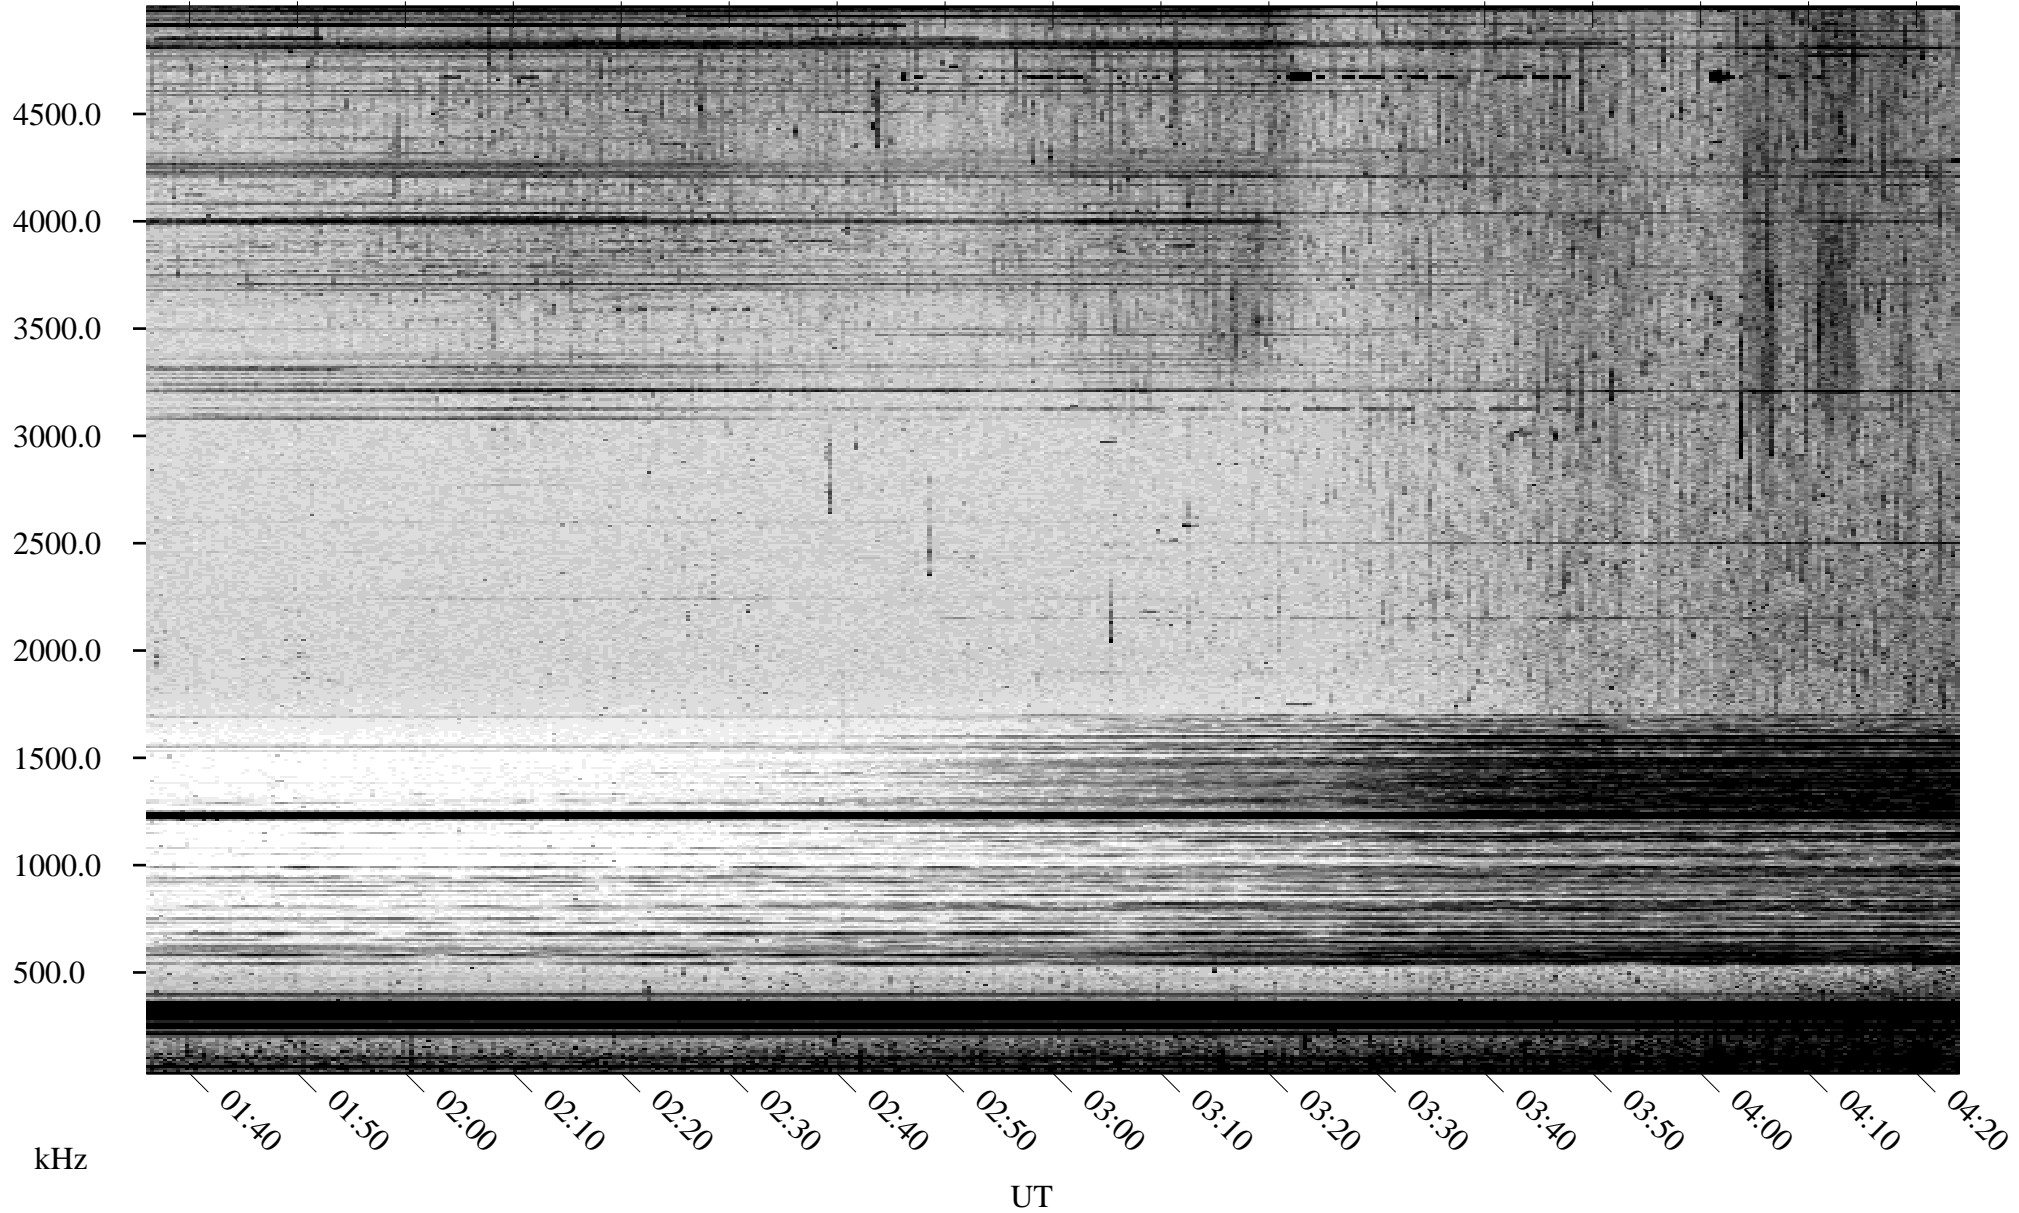

07/06/2000 Churchill, MTB

Linear Scale Black = 161 White = 15

ch00188l.r00m max_12

Page 1

07/06/2000 Churchill, MTB

Linear Scale Black = 161 White = 15

ch00188l.r00m max_12

Page 2

07/07/2000 Churchill, MTB

Linear Scale Black = 161 White = 15

ch00188l.r00m max_12

Page 3

07/07/2000 Churchill, MTB

Linear Scale Black = 161 White = 15

ch00188l.r00m max_12

Page 4

07/07/2000 Churchill, MTB

Linear Scale Black = 161 White = 15

ch00188l.r00m max_12

Page 5

07/07/2000 Churchill, MTB

Linear Scale Black = 161 White = 15

ch00188l.r00m max_12

Page 6

07/07/2000 Churchill, MTB

Linear Scale Black = 161 White = 15

ch00188l.r00m max_12

Page 7

07/07/2000 Churchill, MTB

Linear Scale Black = 161 White = 15

ch00188l.r00m max_12