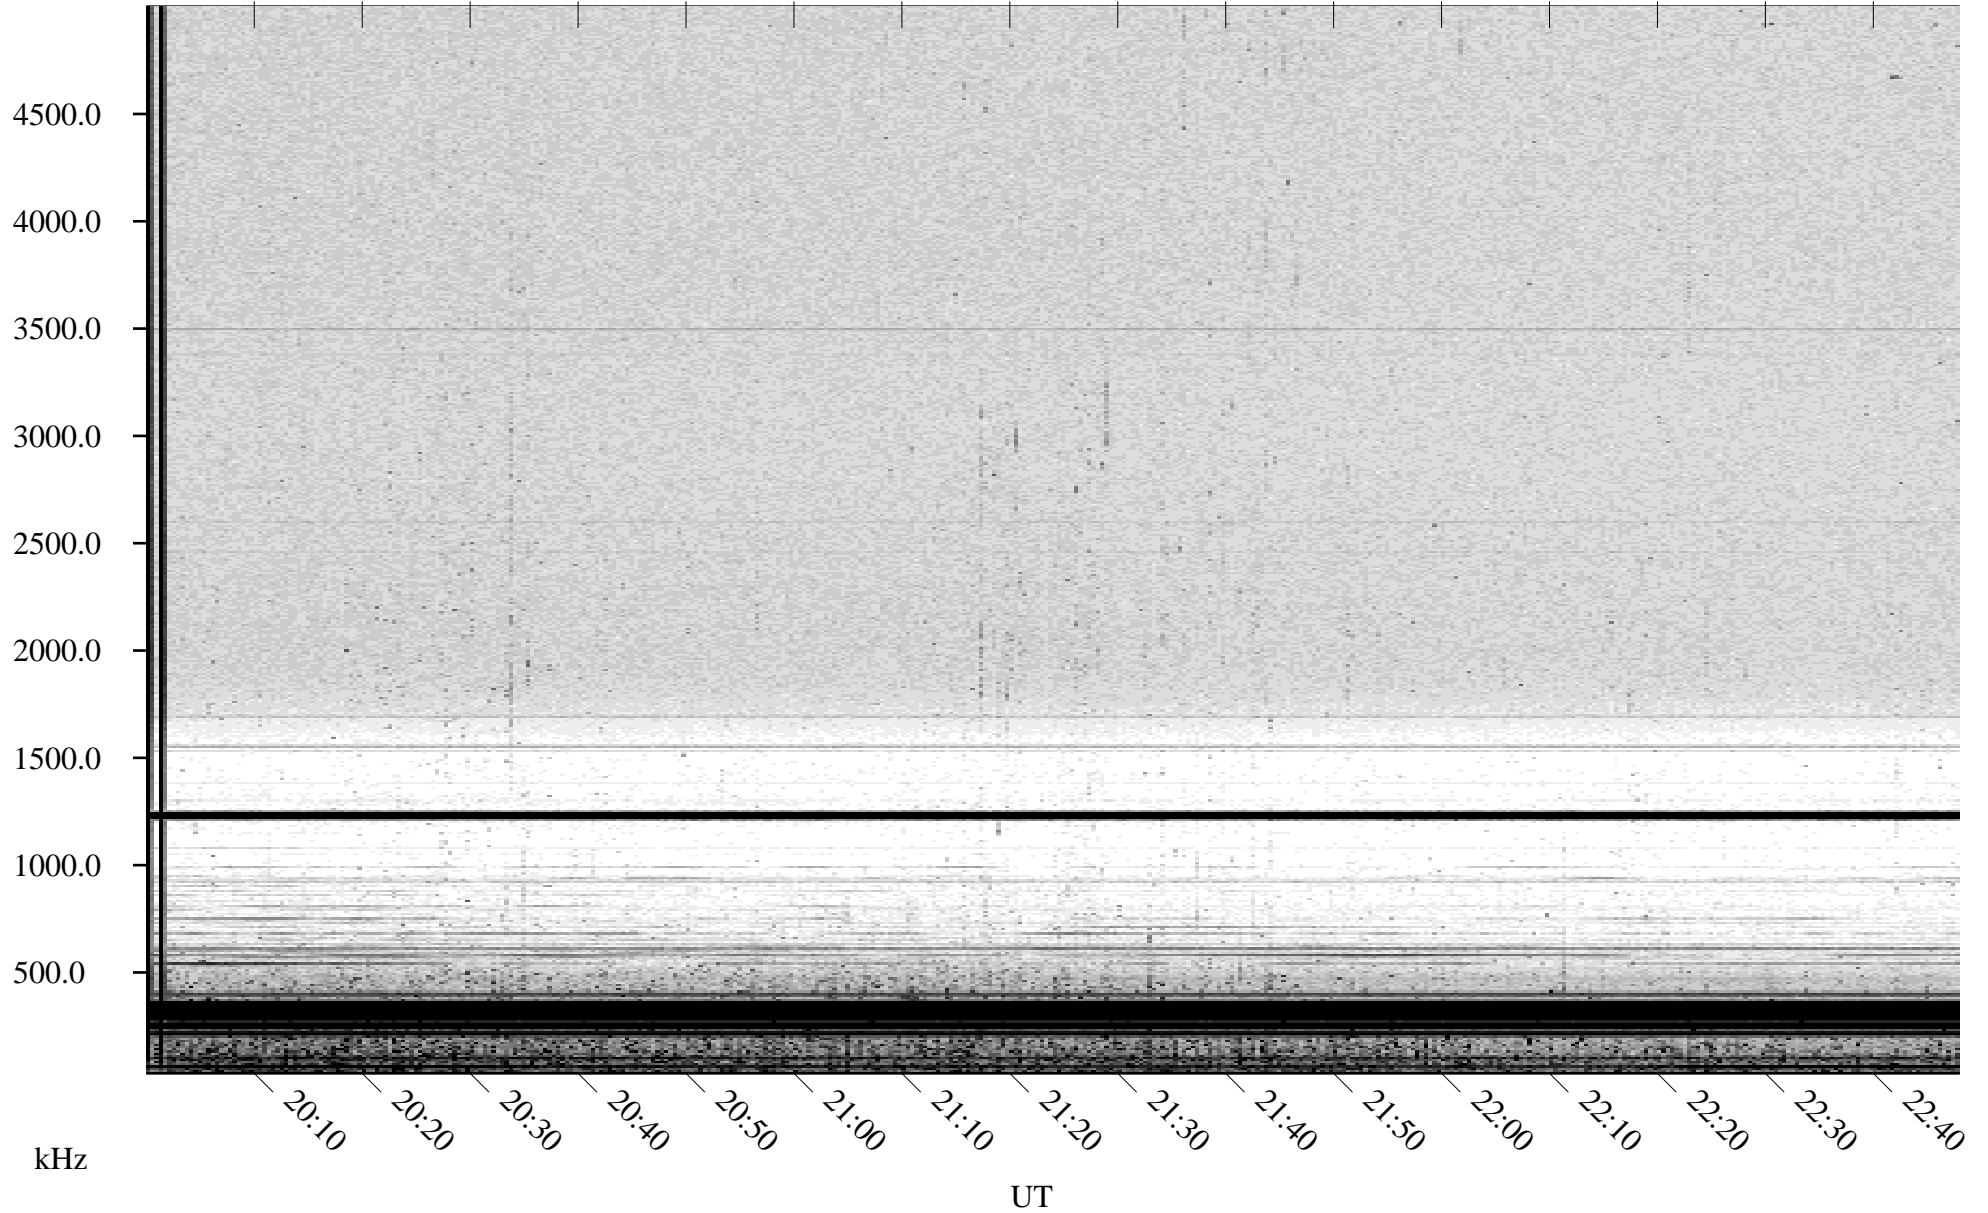

07/06/2000 Churchill, MTB

Linear Scale Black = 161 White = 15

ch00188l.r00m max_12

Page 1

07/06/2000 Churchill, MTB

Linear Scale Black = 161 White = 15

ch00188l.r00m max_12

Page 2

07/07/2000 Churchill, MTB

Linear Scale Black = 161 White = 15

ch00188l.r00m max_12

Page 3

07/07/2000 Churchill, MTB

Linear Scale Black = 161 White = 15

ch00188l.r00m max_12

Page 4

07/07/2000 Churchill, MTB

Linear Scale Black = 161 White = 15

ch00188l.r00m max_12

Page 5

07/07/2000 Churchill, MTB

Linear Scale Black = 161 White = 15

ch00188l.r00m max_12

Page 6

07/07/2000 Churchill, MTB

Linear Scale Black = 161 White = 15

ch00188l.r00m max_12

Page 7

07/07/2000 Churchill, MTB

Linear Scale Black = 161 White = 15

ch00188l.r00m max_12