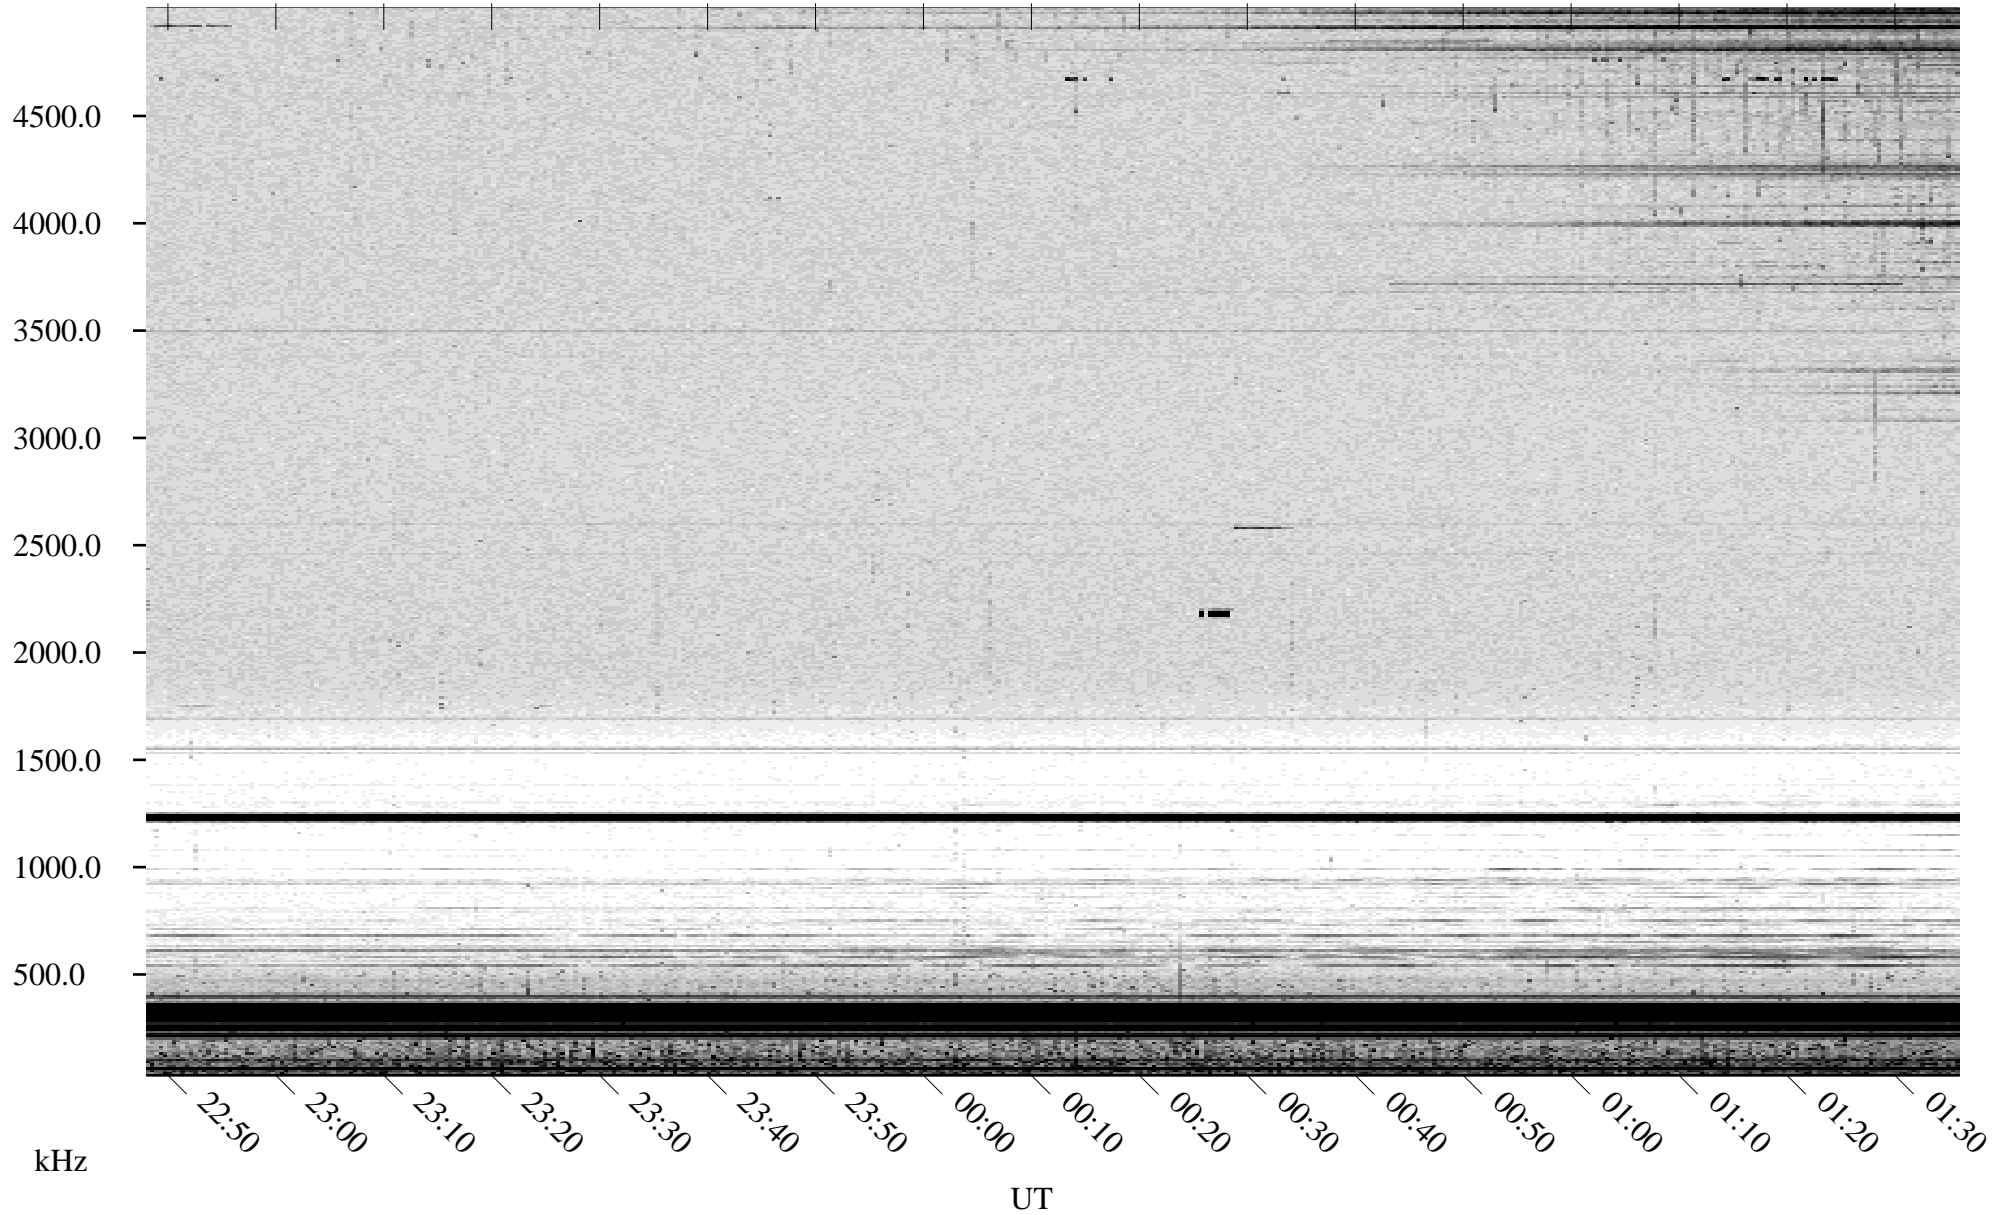

07/06/2000 Churchill, MTB

Linear Scale Black = 161 White = 15

ch00188l.r00m max_12

Page 1

07/06/2000 Churchill, MTB

Linear Scale Black = 161 White = 15

ch00188l.r00m max_12

Page 2

07/07/2000 Churchill, MTB

Linear Scale Black = 161 White = 15

ch00188l.r00m max_12

Page 3

07/07/2000 Churchill, MTB

Linear Scale Black = 161 White = 15

ch00188l.r00m max_12

Page 4

07/07/2000 Churchill, MTB

Linear Scale Black = 161 White = 15

ch00188l.r00m max_12

Page 5

07/07/2000 Churchill, MTB

Linear Scale Black = 161 White = 15

ch00188l.r00m max_12

Page 6

07/07/2000 Churchill, MTB

Linear Scale Black = 161 White = 15

ch00188l.r00m max_12

Page 7

07/07/2000 Churchill, MTB

Linear Scale Black = 161 White = 15

ch00188l.r00m max_12