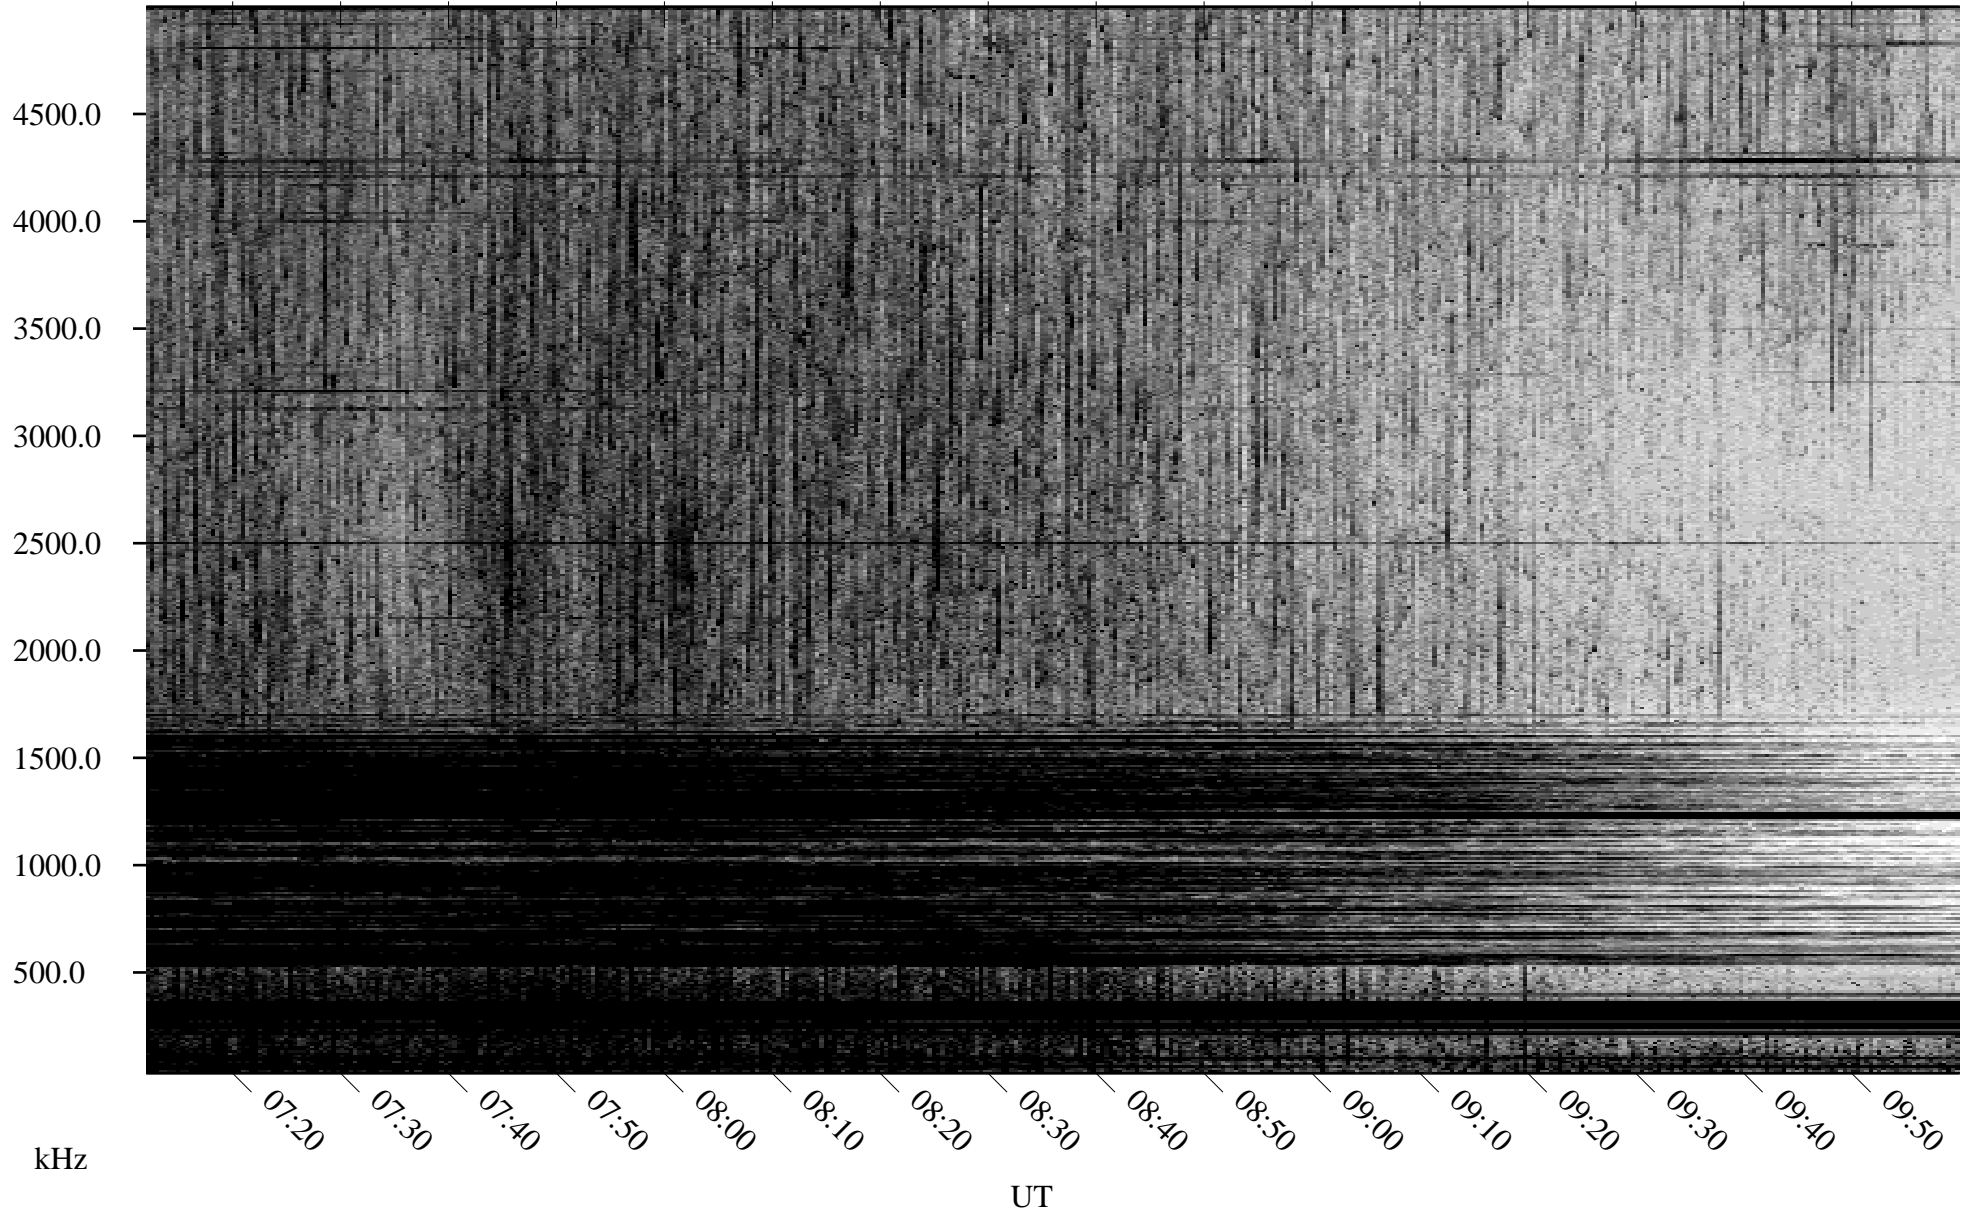

07/06/2000 Churchill, MTB

Linear Scale Black = 161 White = 15

ch00188l.r00m max_12

Page 1

07/06/2000 Churchill, MTB

Linear Scale Black = 161 White = 15

ch00188l.r00m max_12

Page 2

07/07/2000 Churchill, MTB

Linear Scale Black = 161 White = 15

ch00188l.r00m max_12

Page 3

07/07/2000 Churchill, MTB

Linear Scale Black = 161 White = 15

ch00188l.r00m max_12

Page 4

07/07/2000 Churchill, MTB

Linear Scale Black = 161 White = 15

ch00188l.r00m max_12

Page 5

07/07/2000 Churchill, MTB

Linear Scale Black = 161 White = 15

ch00188l.r00m max_12

Page 6

07/07/2000 Churchill, MTB

Linear Scale Black = 161 White = 15

ch00188l.r00m max_12

Page 7

07/07/2000 Churchill, MTB

Linear Scale Black = 161 White = 15

ch00188l.r00m max_12