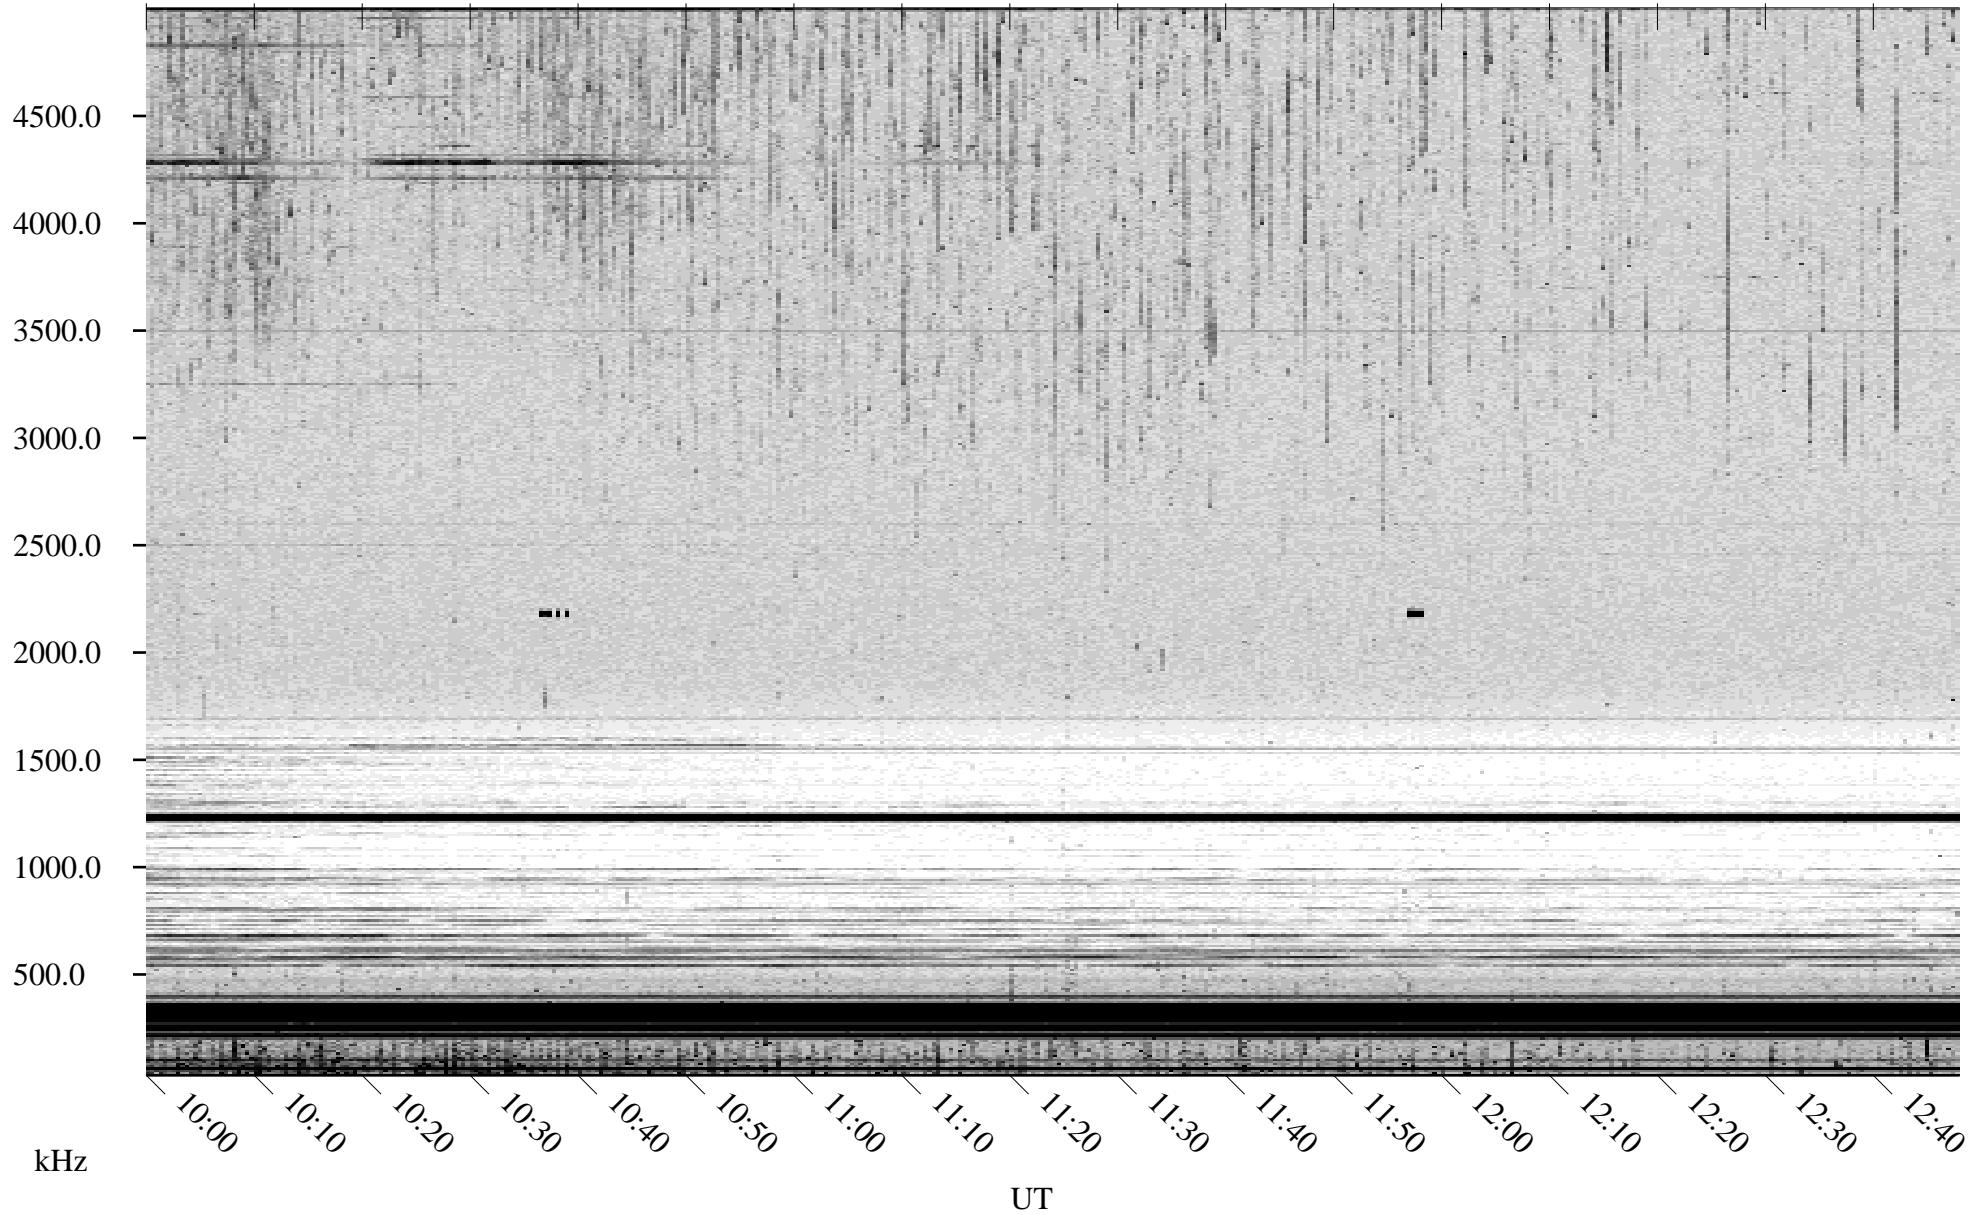

07/06/2000 Churchill, MTB

Linear Scale Black = 161 White = 15

ch00188l.r00m max_12

Page 1

07/06/2000 Churchill, MTB

Linear Scale Black = 161 White = 15

ch00188l.r00m max_12

Page 2

07/07/2000 Churchill, MTB

Linear Scale Black = 161 White = 15

ch00188l.r00m max_12

Page 3

07/07/2000 Churchill, MTB

Linear Scale Black = 161 White = 15

ch00188l.r00m max_12

Page 4

07/07/2000 Churchill, MTB

Linear Scale Black = 161 White = 15

ch00188l.r00m max_12

Page 5

07/07/2000 Churchill, MTB

Linear Scale Black = 161 White = 15

ch00188l.r00m max_12

Page 6

07/07/2000 Churchill, MTB

Linear Scale Black = 161 White = 15

ch00188l.r00m max_12

Page 7

07/07/2000 Churchill, MTB

Linear Scale Black = 161 White = 15

ch00188l.r00m max_12