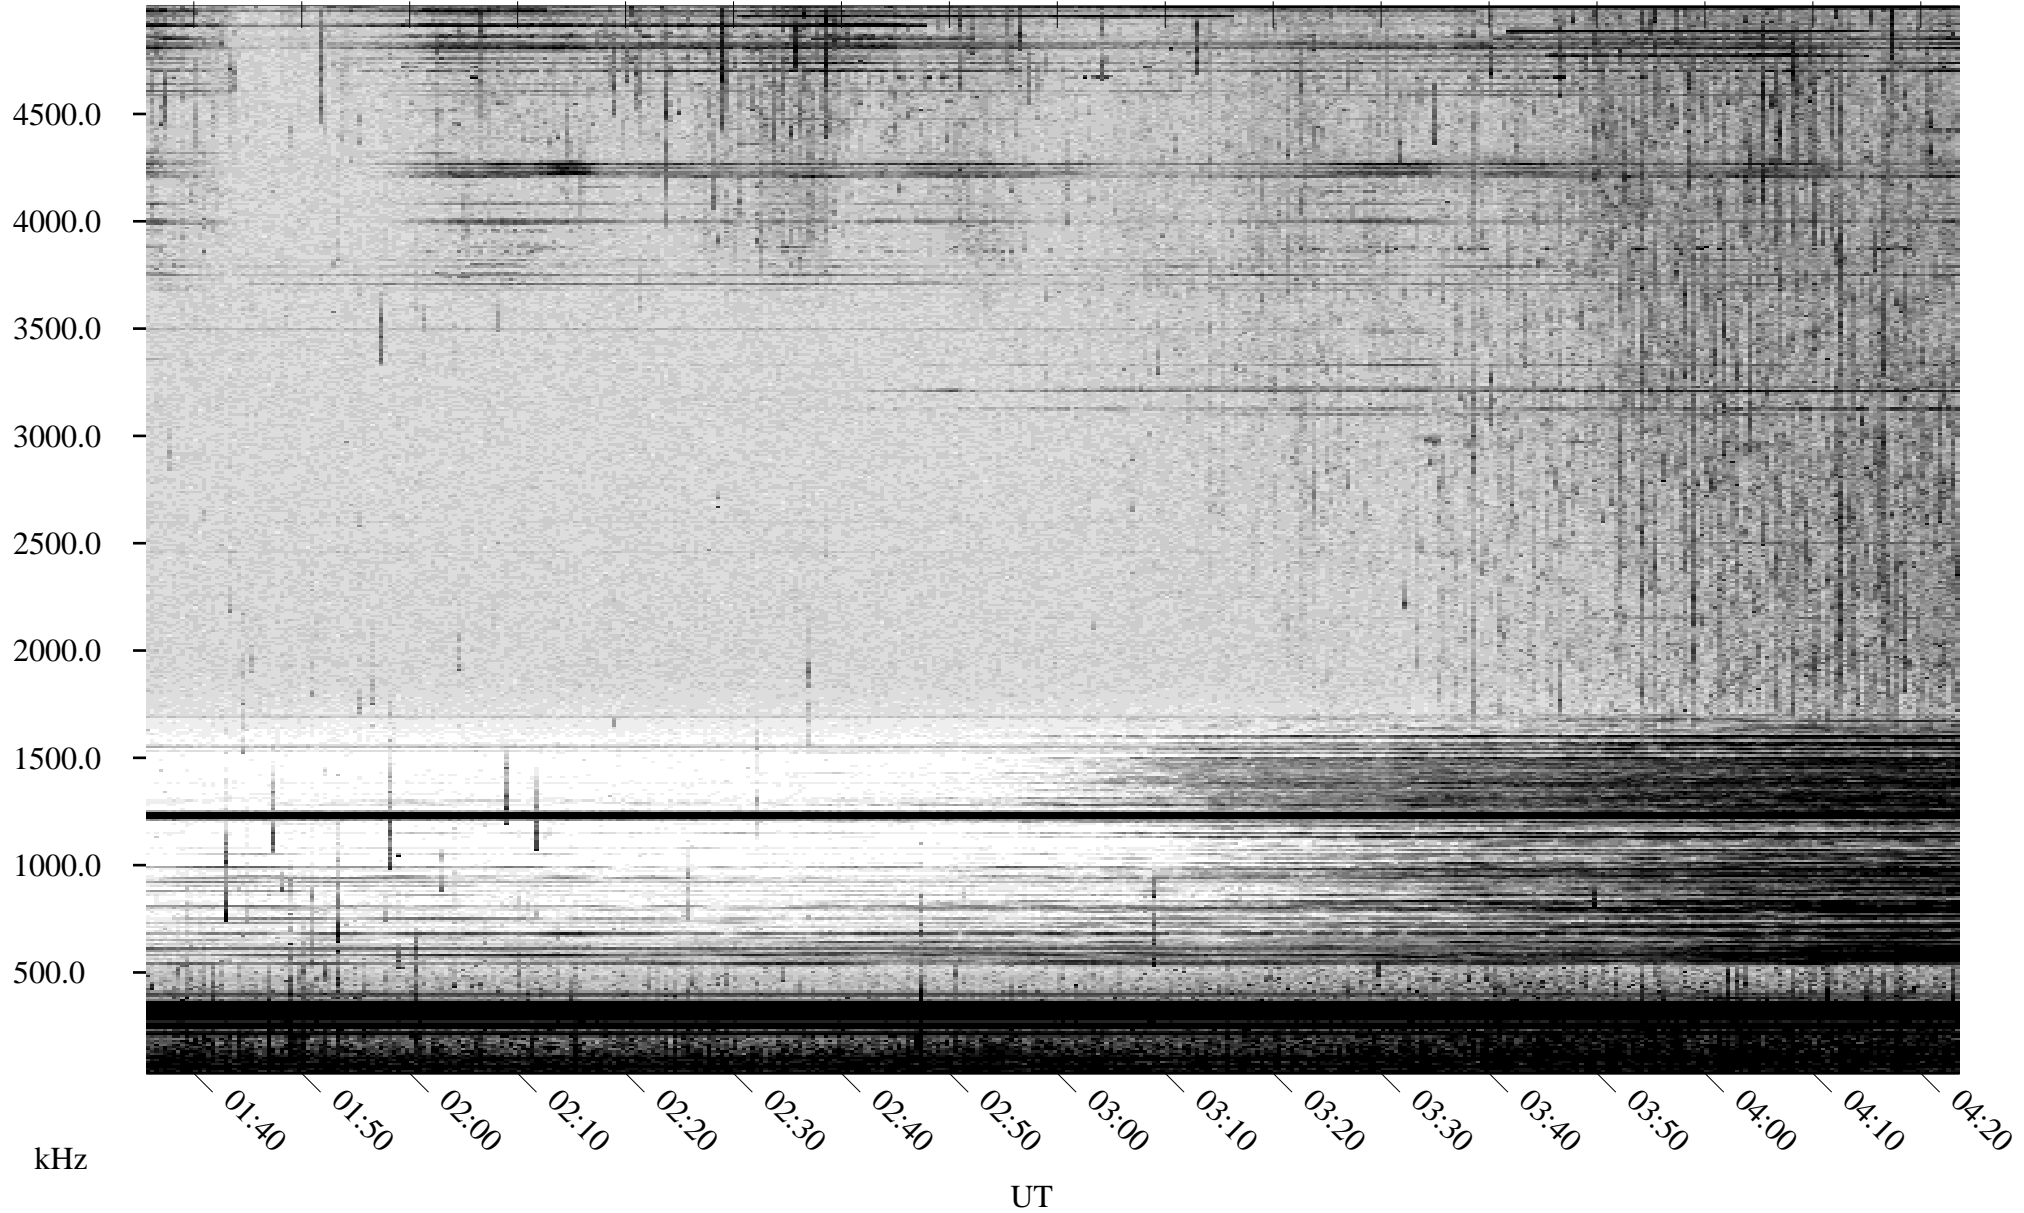

07/12/2000 Churchill, MTB

Linear Scale Black = 161 White = 15

ch00194l.r00m max_12

Page 1

07/12/2000 Churchill, MTB

Linear Scale Black = 161 White = 15

ch00194l.r00m max_12

07/13/2000 Churchill, MTB

Linear Scale Black = 161 White = 15

ch00194l.r00m max_12

Page 3

07/13/2000 Churchill, MTB

Linear Scale Black = 161 White = 15

ch00194l.r00m max_12

Page 4

07/13/2000 Churchill, MTB

Linear Scale Black = 161 White = 15

ch00194l.r00m max_12

Page 5

07/13/2000 Churchill, MTB

Linear Scale Black = 161 White = 15

ch00194l.r00m max_12

Page 6

07/13/2000 Churchill, MTB

Linear Scale Black = 161 White = 15

ch00194l.r00m max_12

Page 7

07/13/2000 Churchill, MTB

Linear Scale Black = 161 White = 15

ch00194l.r00m max_12