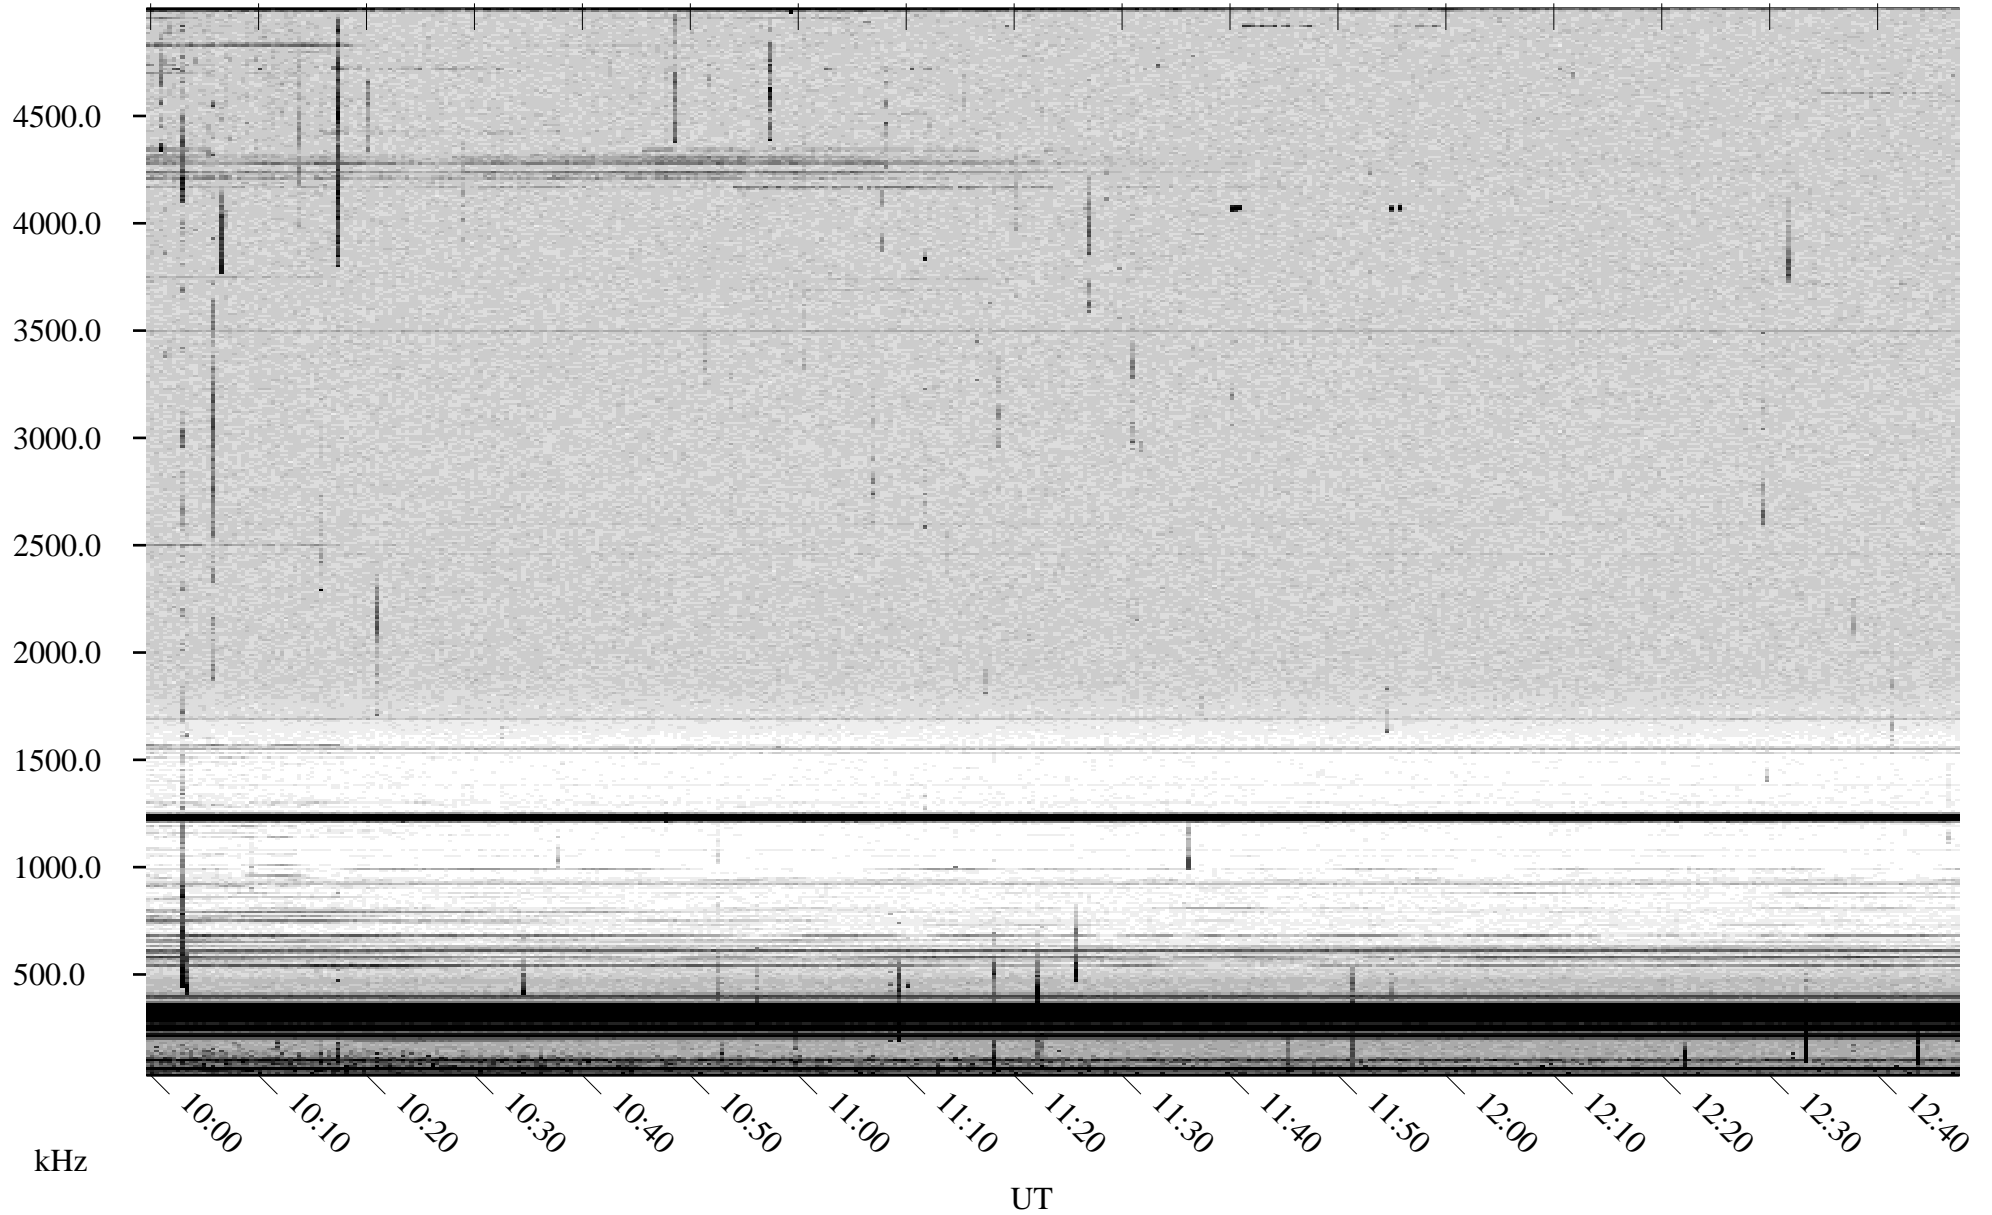

07/12/2000 Churchill, MTB

Linear Scale Black = 161 White = 15

ch00194l.r00m max_12

Page 1

07/12/2000 Churchill, MTB

Linear Scale Black = 161 White = 15

ch00194l.r00m max_12

07/13/2000 Churchill, MTB

Linear Scale Black = 161 White = 15

ch00194l.r00m max_12

Page 3

07/13/2000 Churchill, MTB

Linear Scale Black = 161 White = 15

ch00194l.r00m max_12

Page 4

07/13/2000 Churchill, MTB

Linear Scale Black = 161 White = 15

ch00194l.r00m max_12

Page 5

07/13/2000 Churchill, MTB

Linear Scale Black = 161 White = 15

ch00194l.r00m max_12

Page 6

07/13/2000 Churchill, MTB

Linear Scale Black = 161 White = 15

ch00194l.r00m max_12

Page 7

07/13/2000 Churchill, MTB

Linear Scale Black = 161 White = 15

ch00194l.r00m max_12