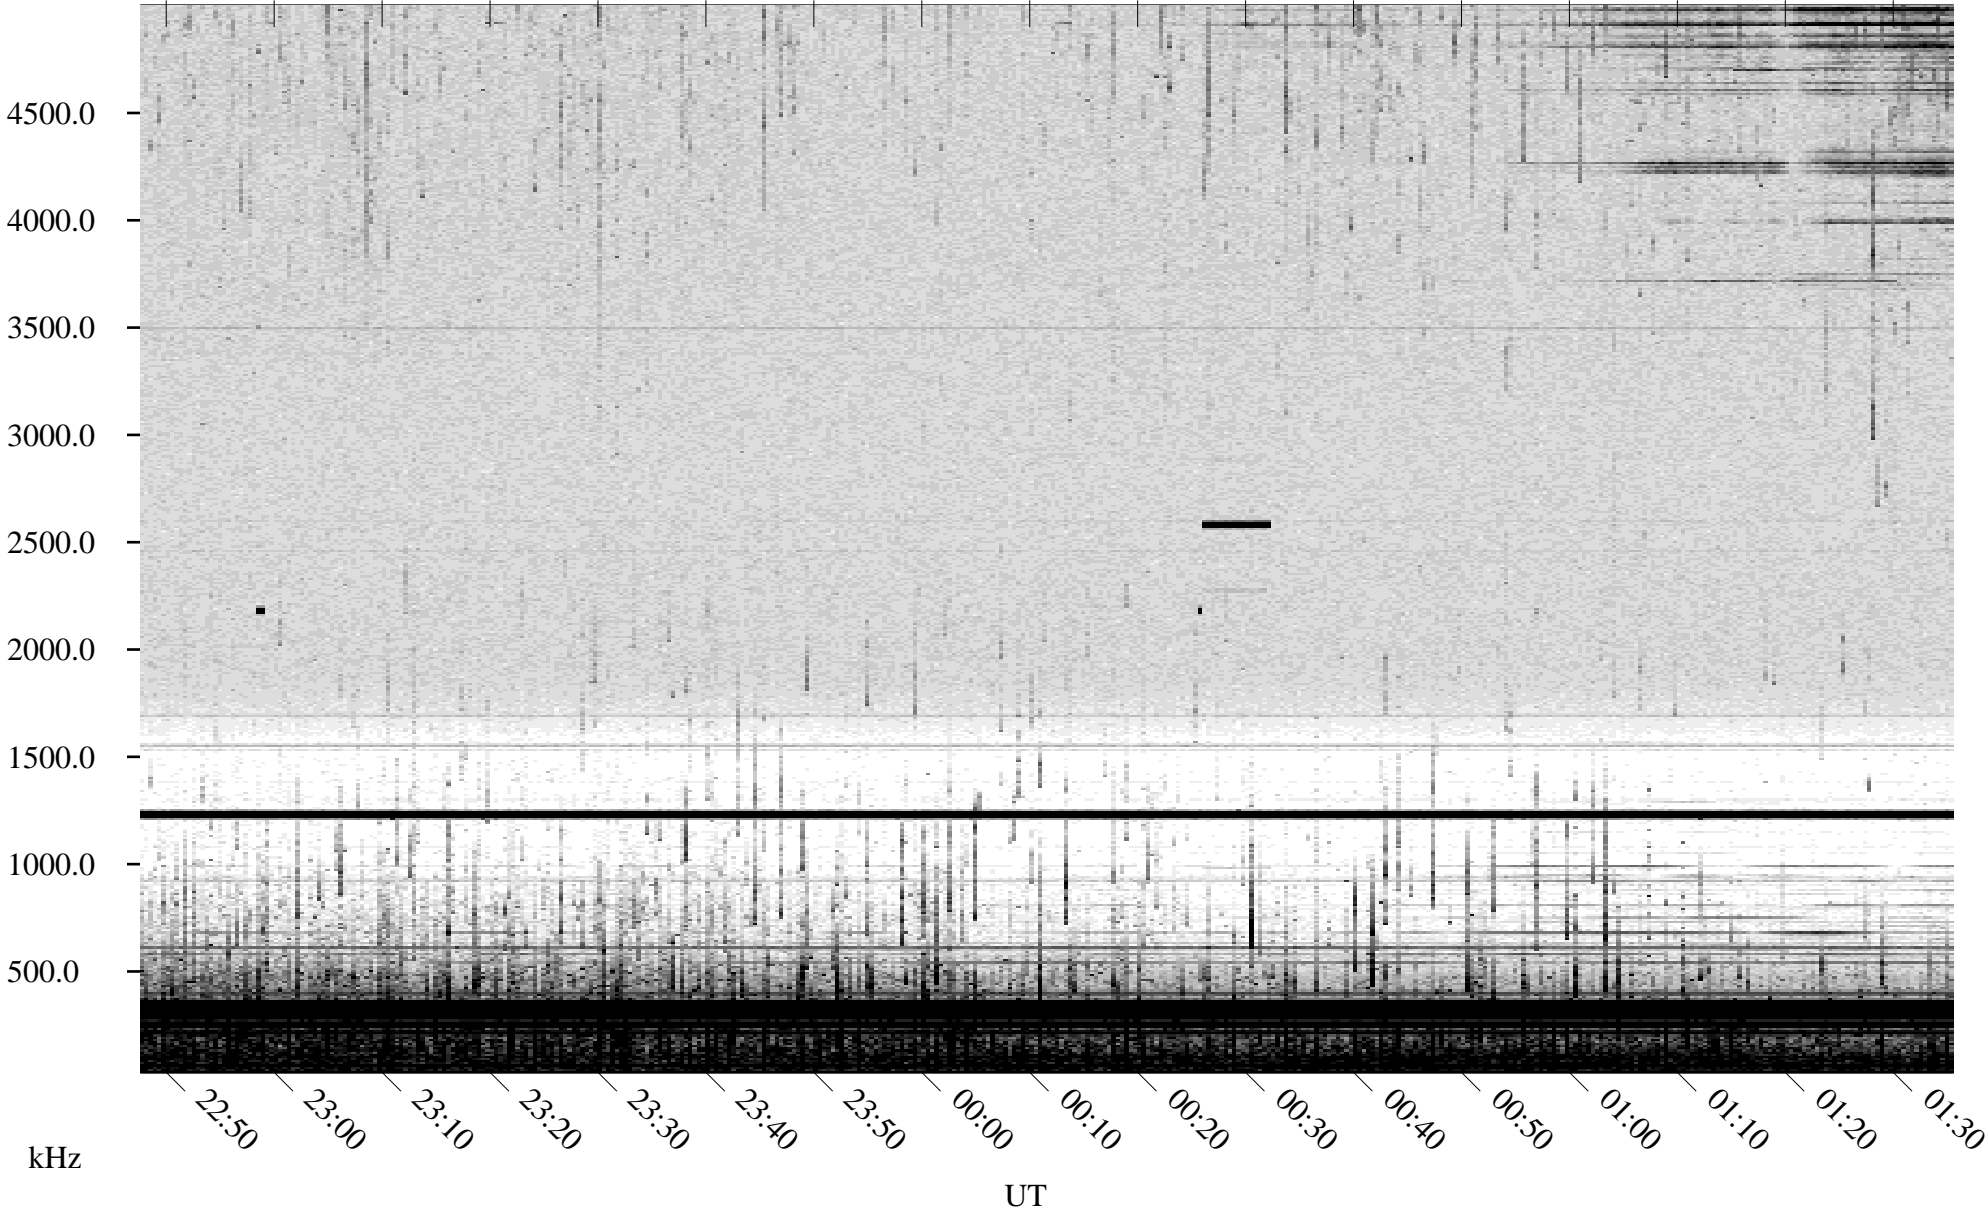

07/12/2000 Churchill, MTB

Linear Scale Black = 161 White = 15

ch00194l.r00m max_12

Page 1

07/12/2000 Churchill, MTB

Linear Scale Black = 161 White = 15

ch00194l.r00m max_12

07/13/2000 Churchill, MTB

Linear Scale Black = 161 White = 15

ch00194l.r00m max_12

Page 3

07/13/2000 Churchill, MTB

Linear Scale Black = 161 White = 15

ch00194l.r00m max_12

Page 4

07/13/2000 Churchill, MTB

Linear Scale Black = 161 White = 15

ch00194l.r00m max_12

Page 5

07/13/2000 Churchill, MTB

Linear Scale Black = 161 White = 15

ch00194l.r00m max_12

Page 6

07/13/2000 Churchill, MTB

Linear Scale Black = 161 White = 15

ch00194l.r00m max_12

Page 7

07/13/2000 Churchill, MTB

Linear Scale Black = 161 White = 15

ch00194l.r00m max_12