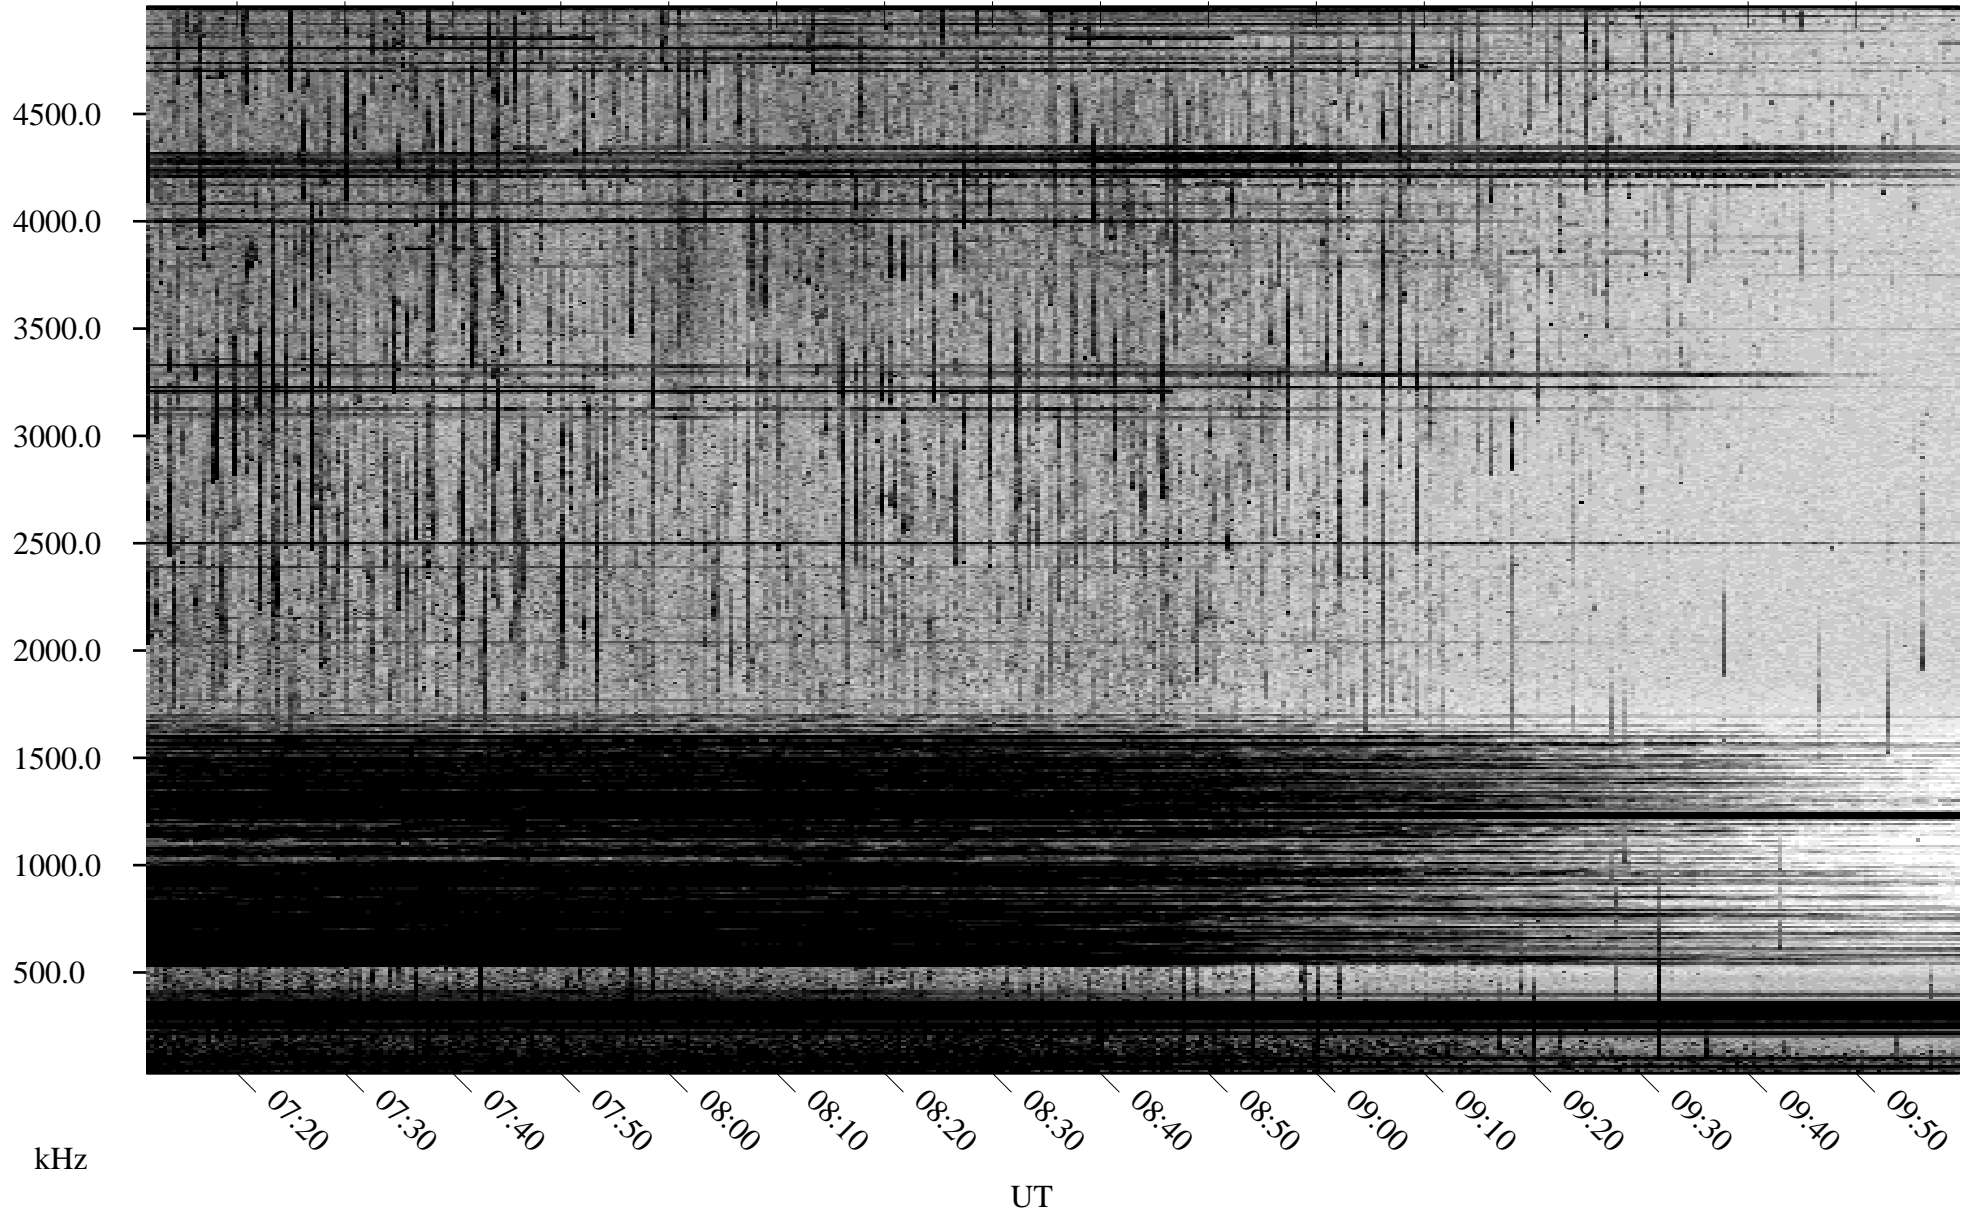

07/12/2000 Churchill, MTB

Linear Scale Black = 161 White = 15

ch00194l.r00m max_12

Page 1

07/12/2000 Churchill, MTB

Linear Scale Black = 161 White = 15

ch00194l.r00m max_12

07/13/2000 Churchill, MTB

Linear Scale Black = 161 White = 15

ch00194l.r00m max_12

Page 3

07/13/2000 Churchill, MTB

Linear Scale Black = 161 White = 15

ch00194l.r00m max_12

Page 4

07/13/2000 Churchill, MTB

Linear Scale Black = 161 White = 15

ch00194l.r00m max_12

Page 5

07/13/2000 Churchill, MTB

Linear Scale Black = 161 White = 15

ch00194l.r00m max_12

Page 6

07/13/2000 Churchill, MTB

Linear Scale Black = 161 White = 15

ch00194l.r00m max_12

Page 7

07/13/2000 Churchill, MTB

Linear Scale Black = 161 White = 15

ch00194l.r00m max_12