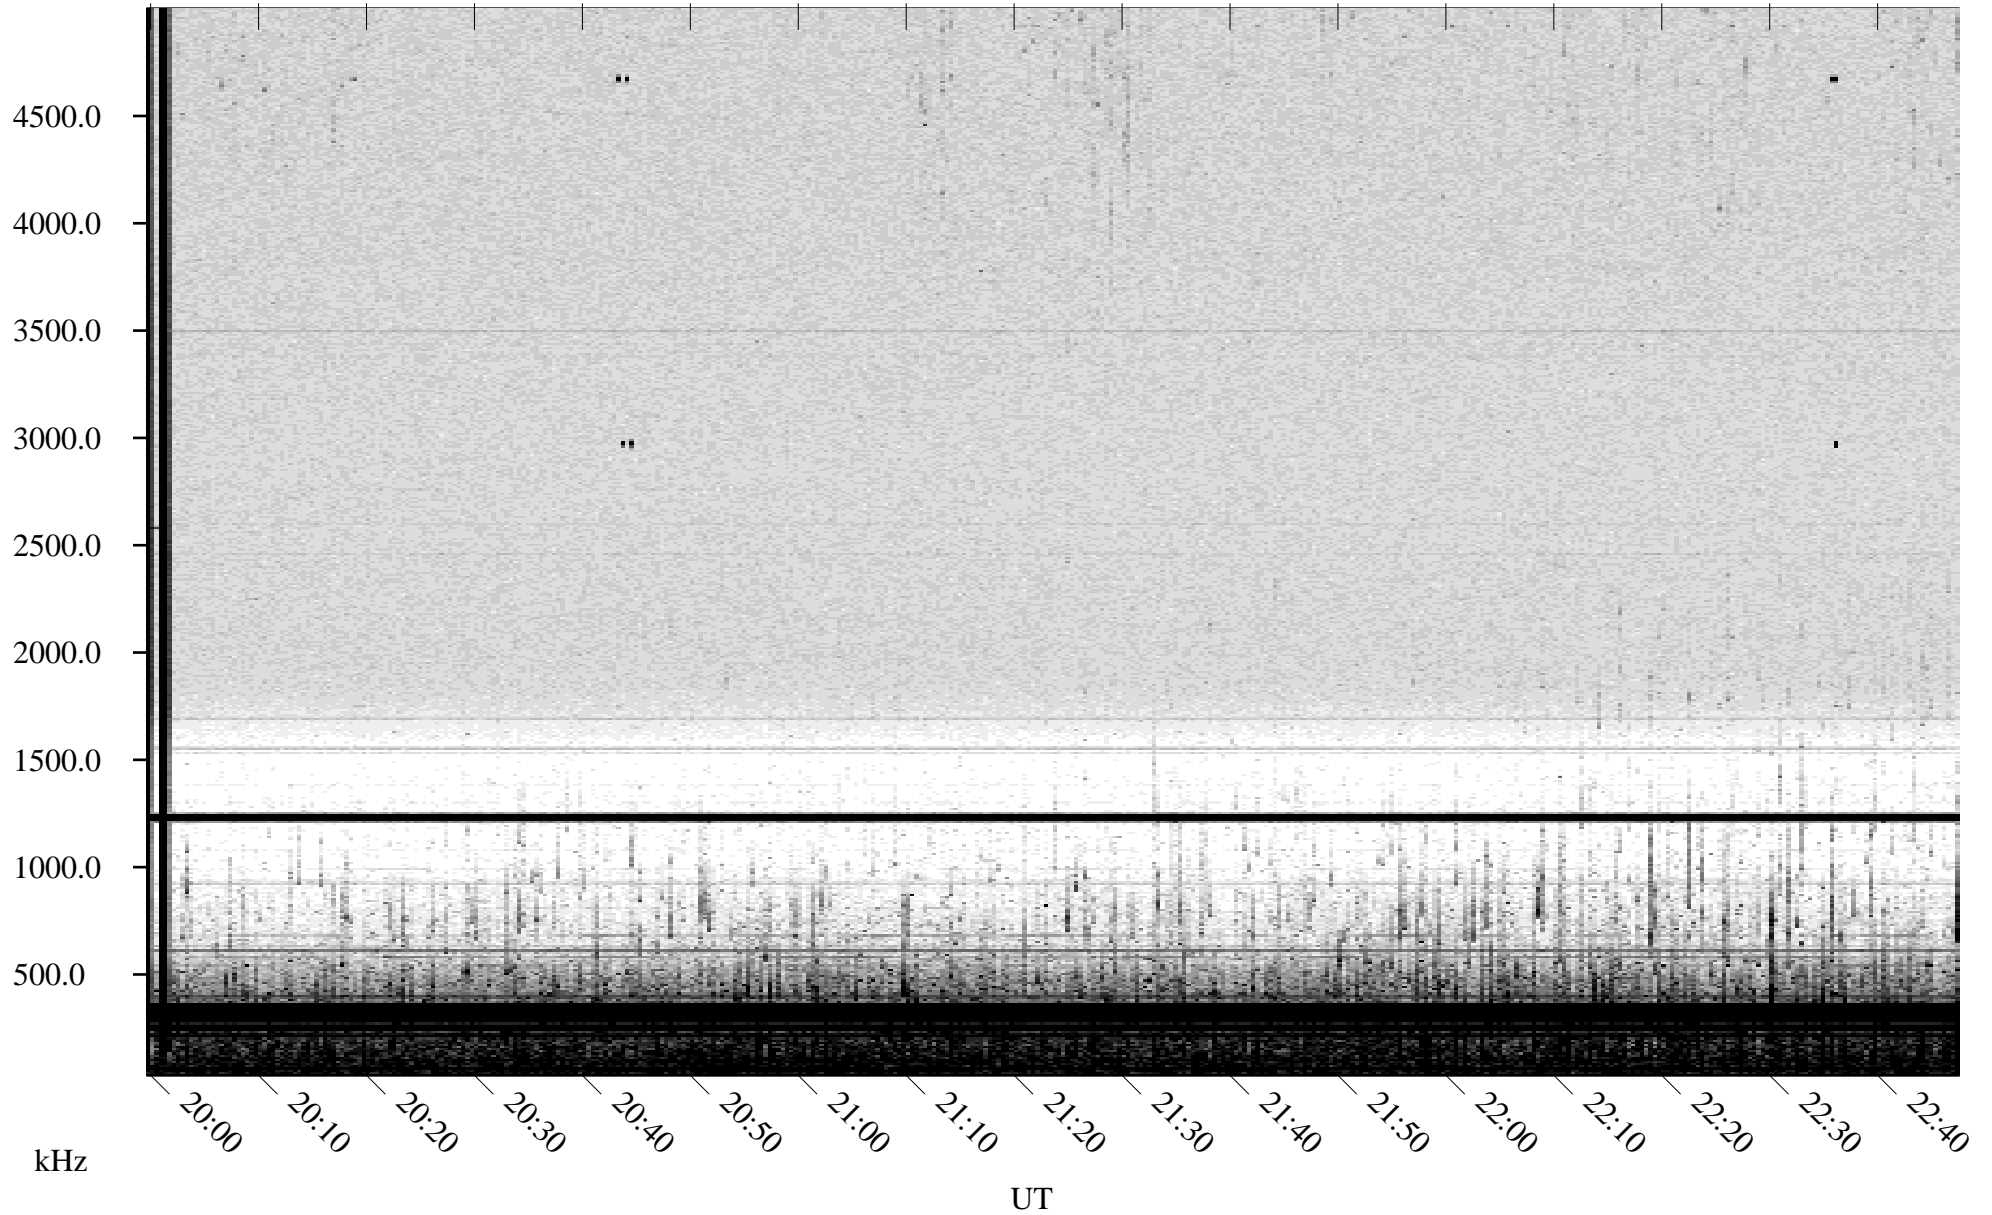

07/12/2000 Churchill, MTB

Linear Scale Black = 161 White = 15

ch00194l.r00m max_12

Page 1

07/12/2000 Churchill, MTB

Linear Scale Black = 161 White = 15

ch00194l.r00m max_12

07/13/2000 Churchill, MTB

Linear Scale Black = 161 White = 15

ch00194l.r00m max_12

Page 3

07/13/2000 Churchill, MTB

Linear Scale Black = 161 White = 15

ch00194l.r00m max_12

Page 4

07/13/2000 Churchill, MTB

Linear Scale Black = 161 White = 15

ch00194l.r00m max_12

Page 5

07/13/2000 Churchill, MTB

Linear Scale Black = 161 White = 15

ch00194l.r00m max_12

Page 6

07/13/2000 Churchill, MTB

Linear Scale Black = 161 White = 15

ch00194l.r00m max_12

Page 7

07/13/2000 Churchill, MTB

Linear Scale Black = 161 White = 15

ch00194l.r00m max_12