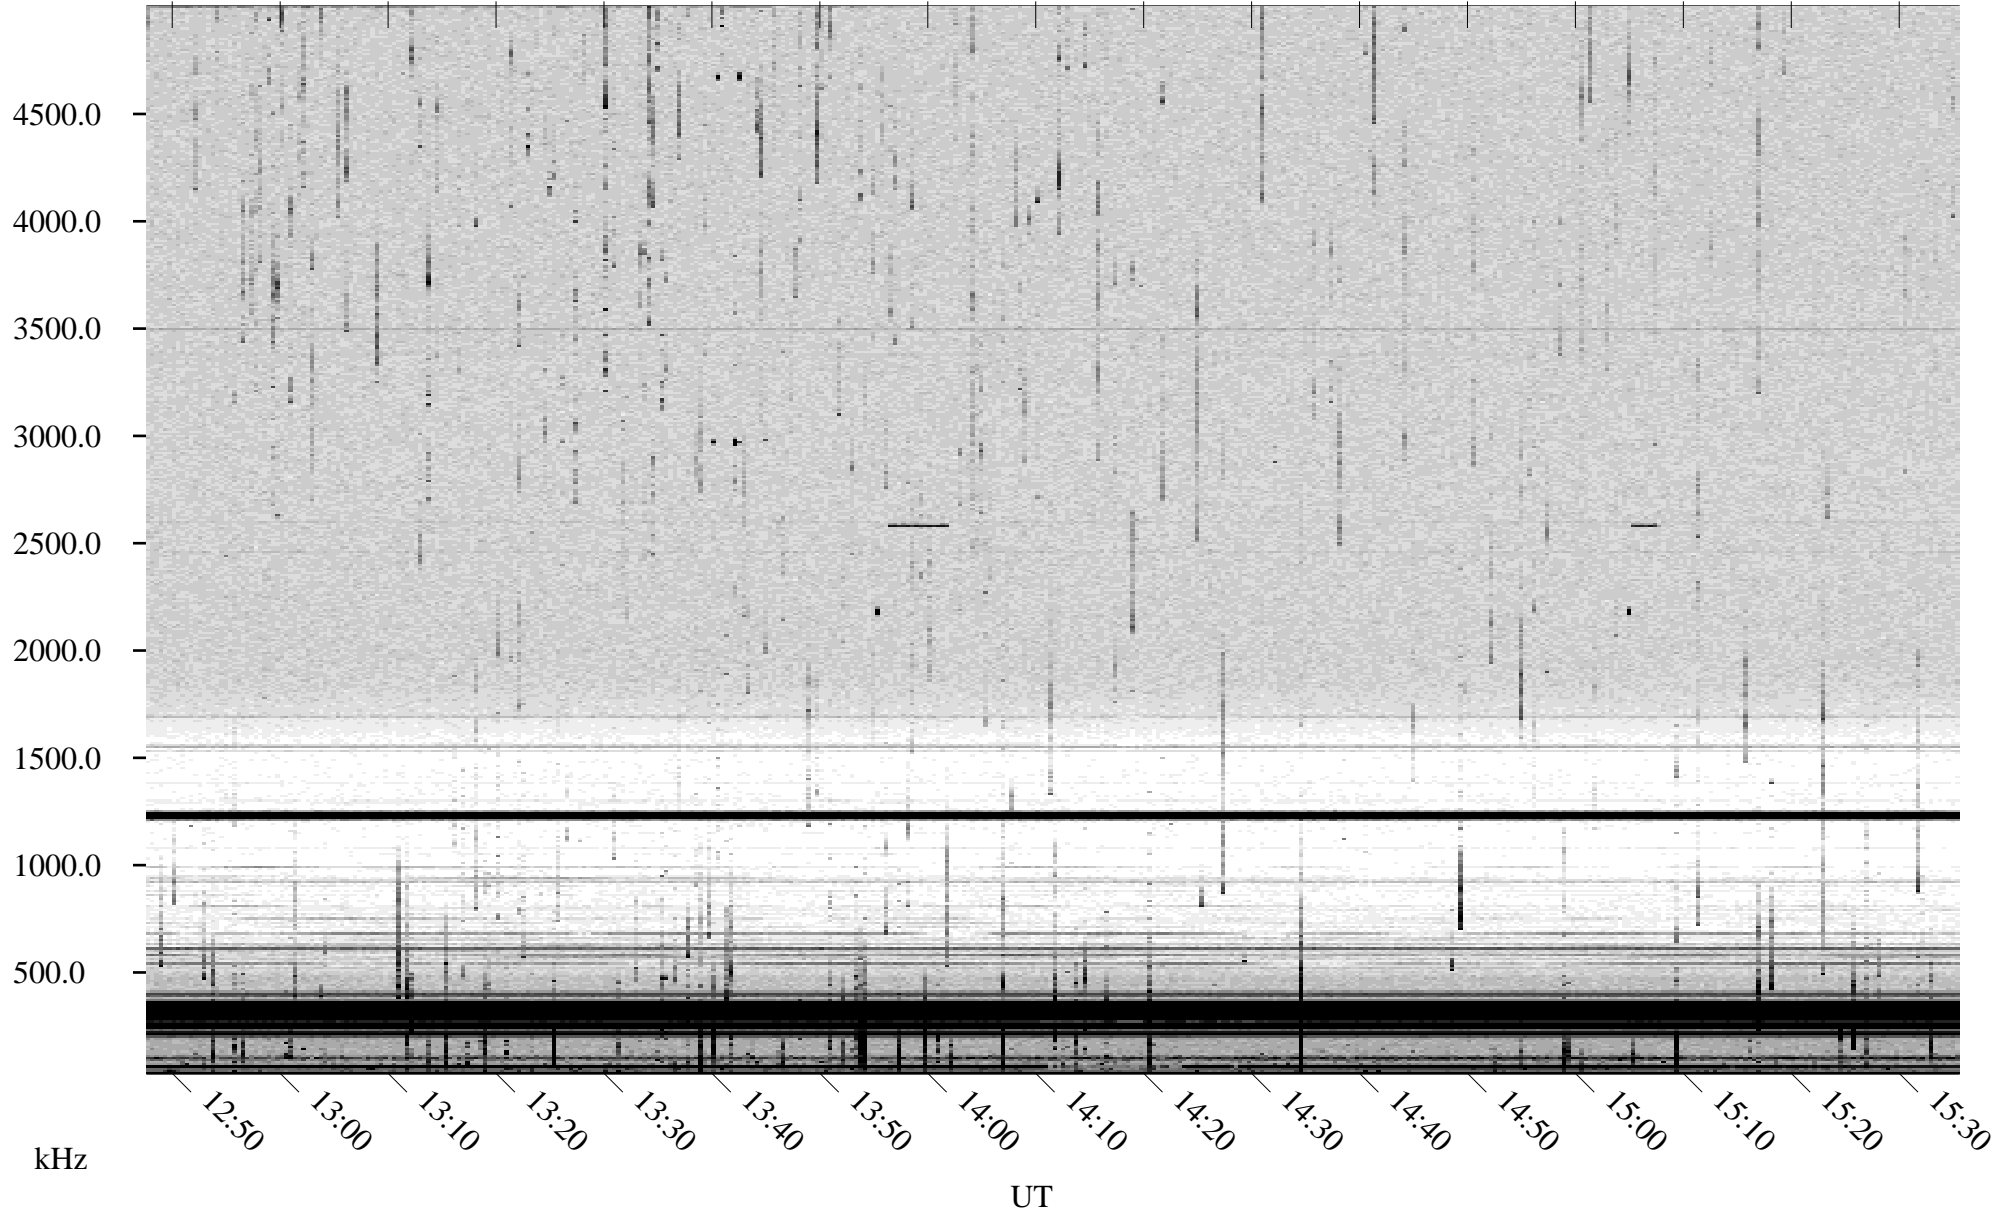

07/12/2000 Churchill, MTB

Linear Scale Black = 161 White = 15

ch00194l.r00m max_12

Page 1

07/12/2000 Churchill, MTB

Linear Scale Black = 161 White = 15

ch00194l.r00m max_12

07/13/2000 Churchill, MTB

Linear Scale Black = 161 White = 15

ch00194l.r00m max_12

Page 3

07/13/2000 Churchill, MTB

Linear Scale Black = 161 White = 15

ch00194l.r00m max_12

Page 4

07/13/2000 Churchill, MTB

Linear Scale Black = 161 White = 15

ch00194l.r00m max_12

Page 5

07/13/2000 Churchill, MTB

Linear Scale Black = 161 White = 15

ch00194l.r00m max_12

Page 6

07/13/2000 Churchill, MTB

Linear Scale Black = 161 White = 15

ch00194l.r00m max_12

Page 7

07/13/2000 Churchill, MTB

Linear Scale Black = 161 White = 15

ch00194l.r00m max_12