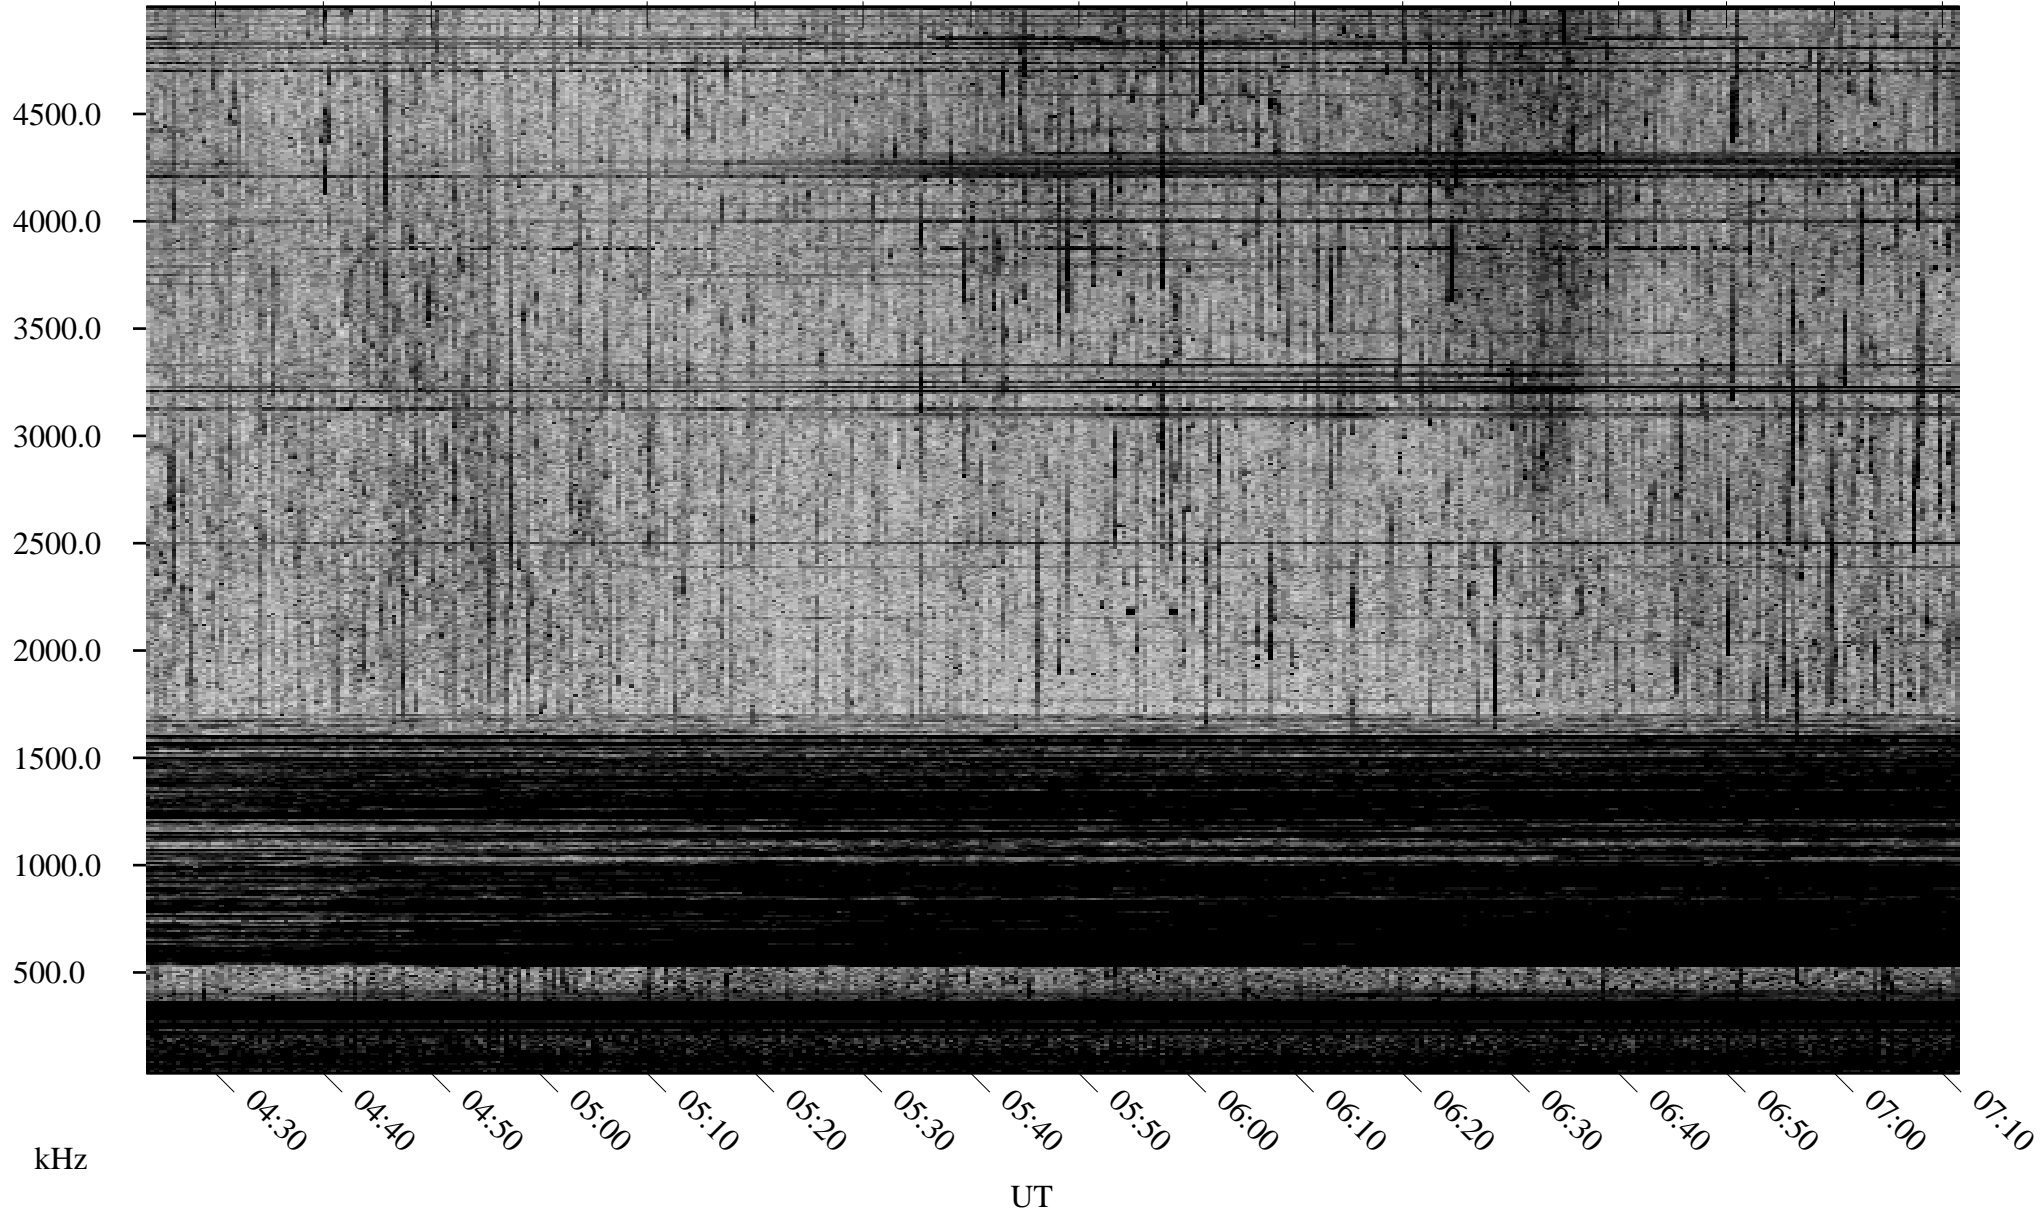

07/12/2000 Churchill, MTB

Linear Scale Black = 161 White = 15

ch00194l.r00m max_12

Page 1

07/12/2000 Churchill, MTB

Linear Scale Black = 161 White = 15

ch00194l.r00m max_12

07/13/2000 Churchill, MTB

Linear Scale Black = 161 White = 15

ch00194l.r00m max_12

Page 3

07/13/2000 Churchill, MTB

Linear Scale Black = 161 White = 15

ch00194l.r00m max_12

Page 4

07/13/2000 Churchill, MTB

Linear Scale Black = 161 White = 15

ch00194l.r00m max_12

Page 5

07/13/2000 Churchill, MTB

Linear Scale Black = 161 White = 15

ch00194l.r00m max_12

Page 6

07/13/2000 Churchill, MTB

Linear Scale Black = 161 White = 15

ch00194l.r00m max_12

Page 7

07/13/2000 Churchill, MTB

Linear Scale Black = 161 White = 15

ch00194l.r00m max_12