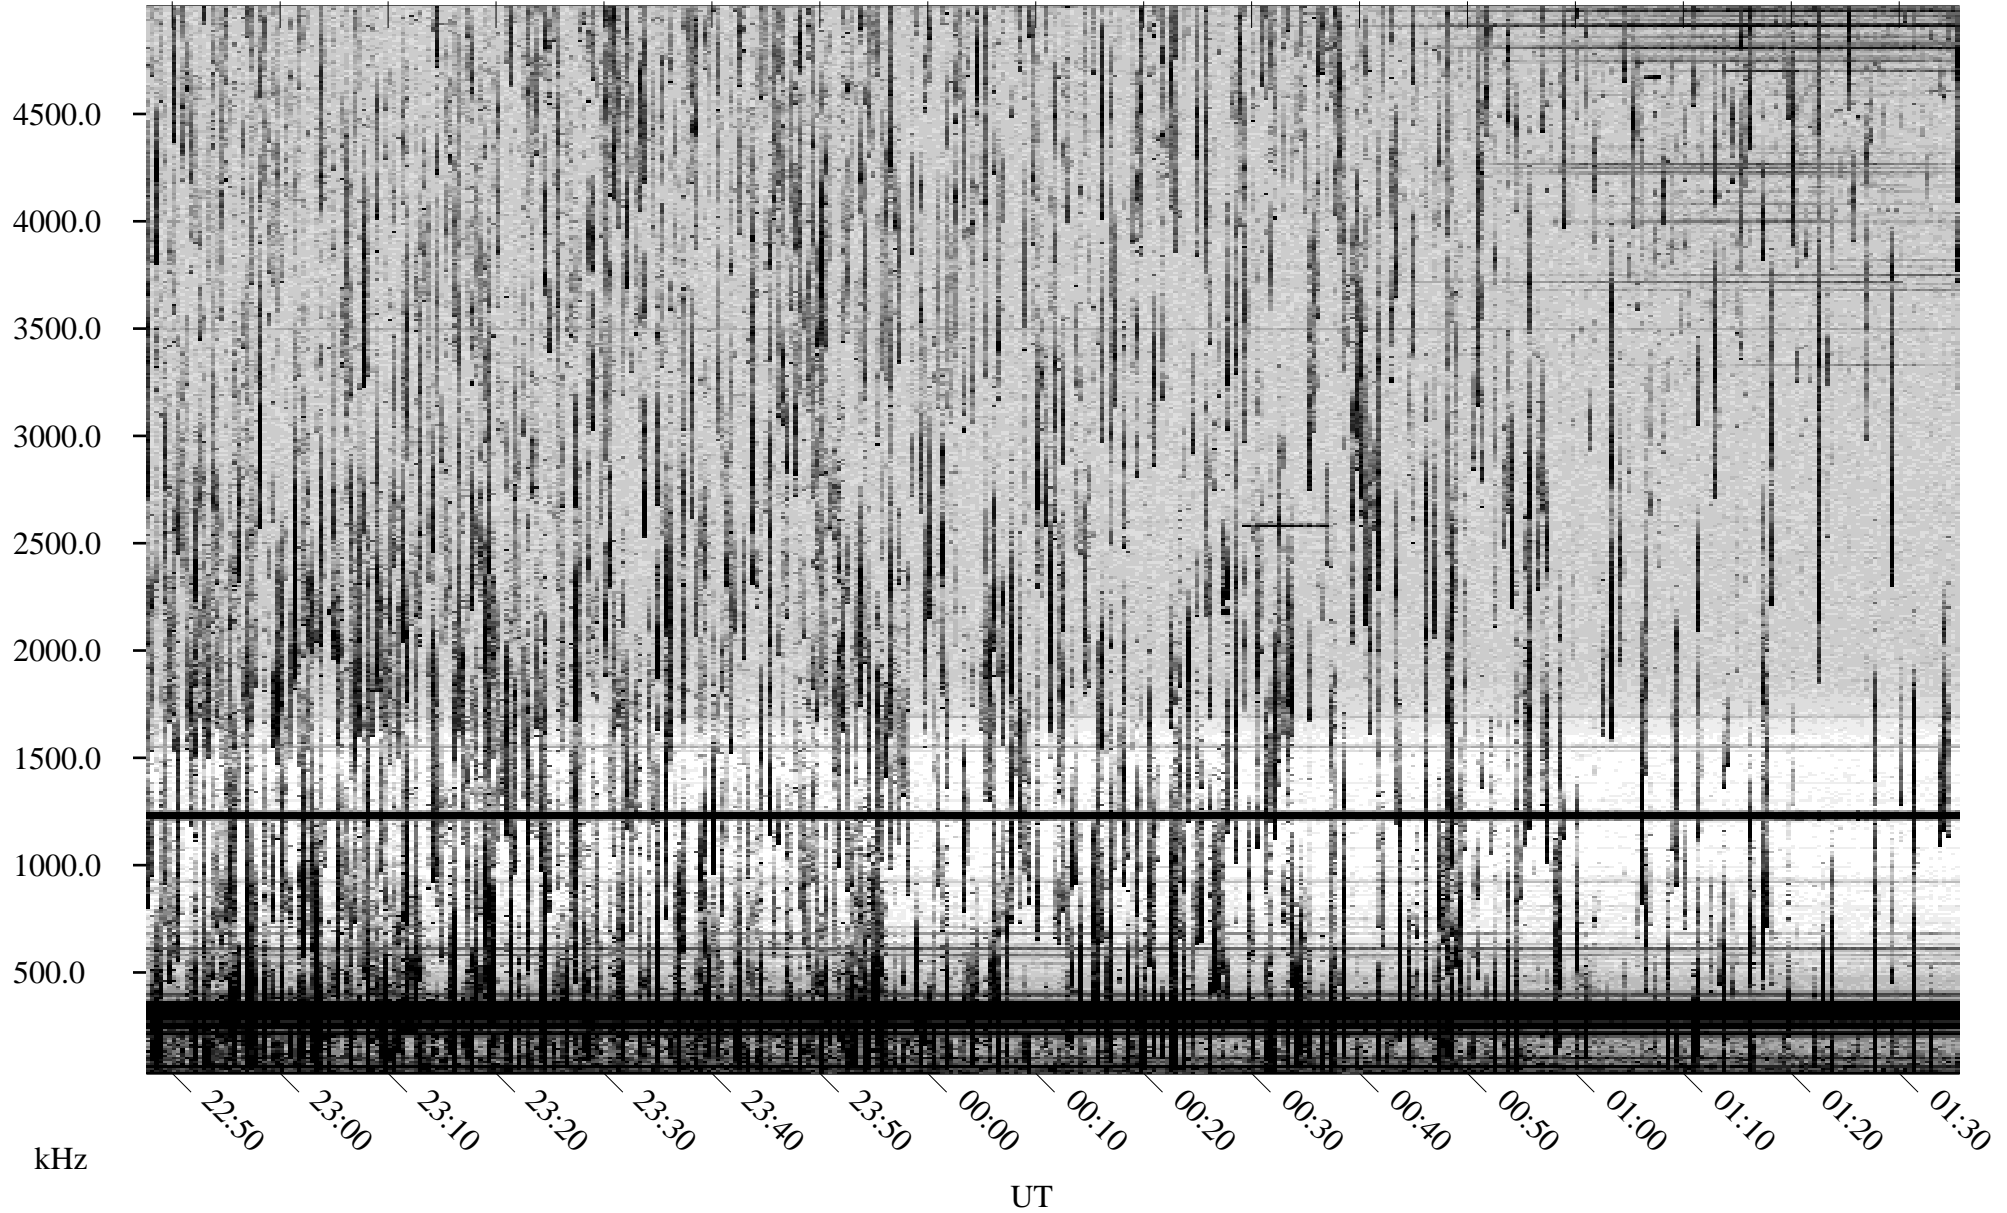

07/13/2000 Churchill, MTB

Linear Scale Black = 161 White = 15

ch00195l.r00m max_12

Page 1

07/13/2000 Churchill, MTB

Linear Scale Black = 161 White = 15

ch00195l.r00m max_12

Page 2

07/14/2000 Churchill, MTB

Linear Scale Black = 161 White = 15

ch00195l.r00m max_12

Page 3

07/14/2000 Churchill, MTB

Linear Scale Black = 161 White = 15

ch00195l.r00m max_12

Page 4

07/14/2000 Churchill, MTB

Linear Scale Black = 161 White = 15

ch00195l.r00m max_12

Page 5

07/14/2000 Churchill, MTB

Linear Scale Black = 161 White = 15

ch00195l.r00m max_12

Page 6

07/14/2000 Churchill, MTB

Linear Scale Black = 161 White = 15

ch00195l.r00m max_12

Page 7

07/14/2000 Churchill, MTB

Linear Scale Black = 161 White = 15

ch00195l.r00m max_12