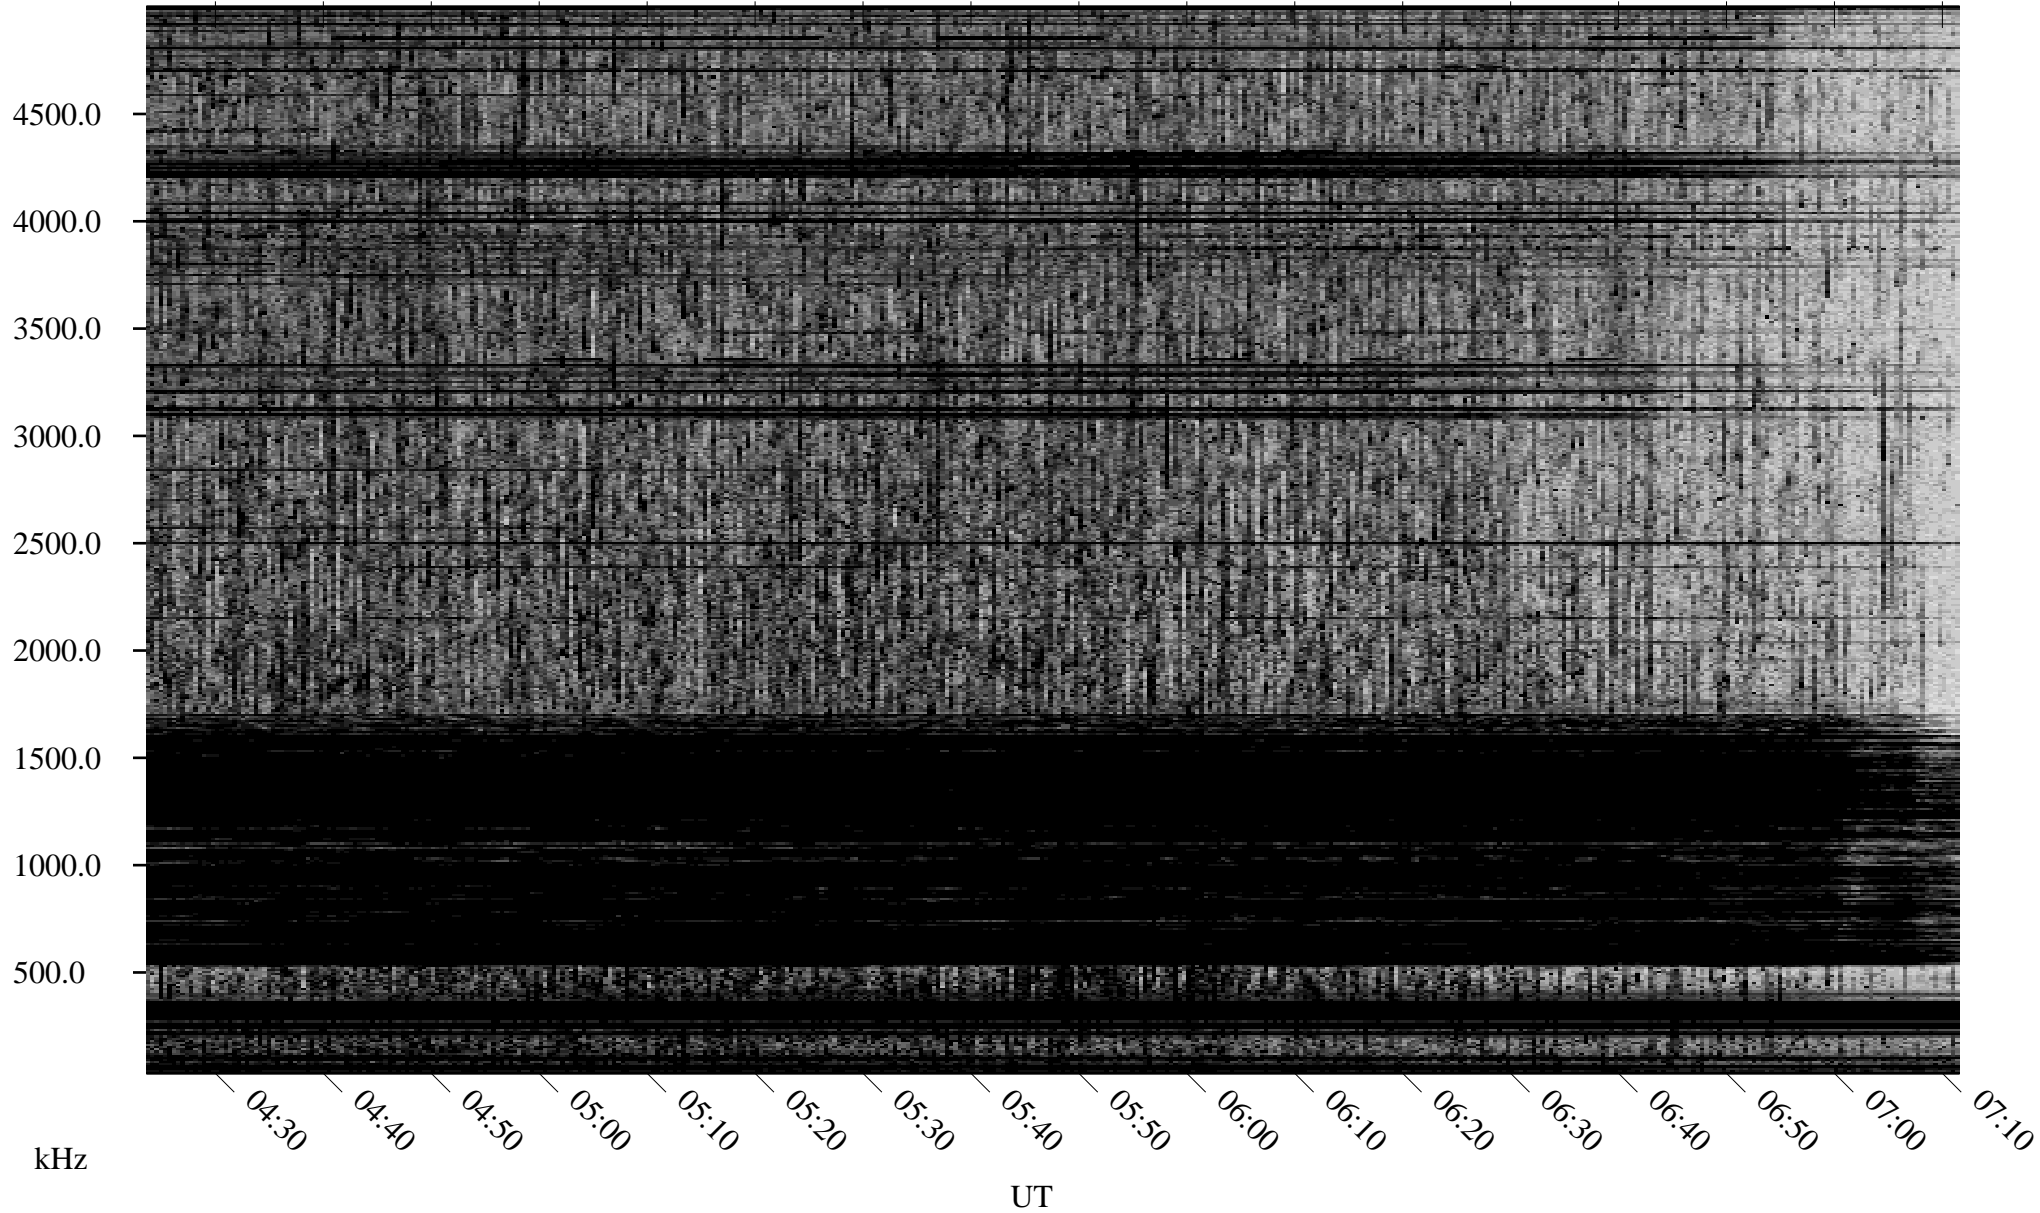

07/13/2000 Churchill, MTB

Linear Scale Black = 161 White = 15

ch00195l.r00m max_12

Page 1

07/13/2000 Churchill, MTB

Linear Scale Black = 161 White = 15

ch00195l.r00m max_12

Page 2

07/14/2000 Churchill, MTB

Linear Scale Black = 161 White = 15

ch00195l.r00m max_12

Page 3

07/14/2000 Churchill, MTB

Linear Scale Black = 161 White = 15

ch00195l.r00m max_12

Page 4

07/14/2000 Churchill, MTB

Linear Scale Black = 161 White = 15

ch00195l.r00m max_12

Page 5

07/14/2000 Churchill, MTB

Linear Scale Black = 161 White = 15

ch00195l.r00m max_12

Page 6

07/14/2000 Churchill, MTB

Linear Scale Black = 161 White = 15

ch00195l.r00m max_12

Page 7

07/14/2000 Churchill, MTB

Linear Scale Black = 161 White = 15

ch00195l.r00m max_12