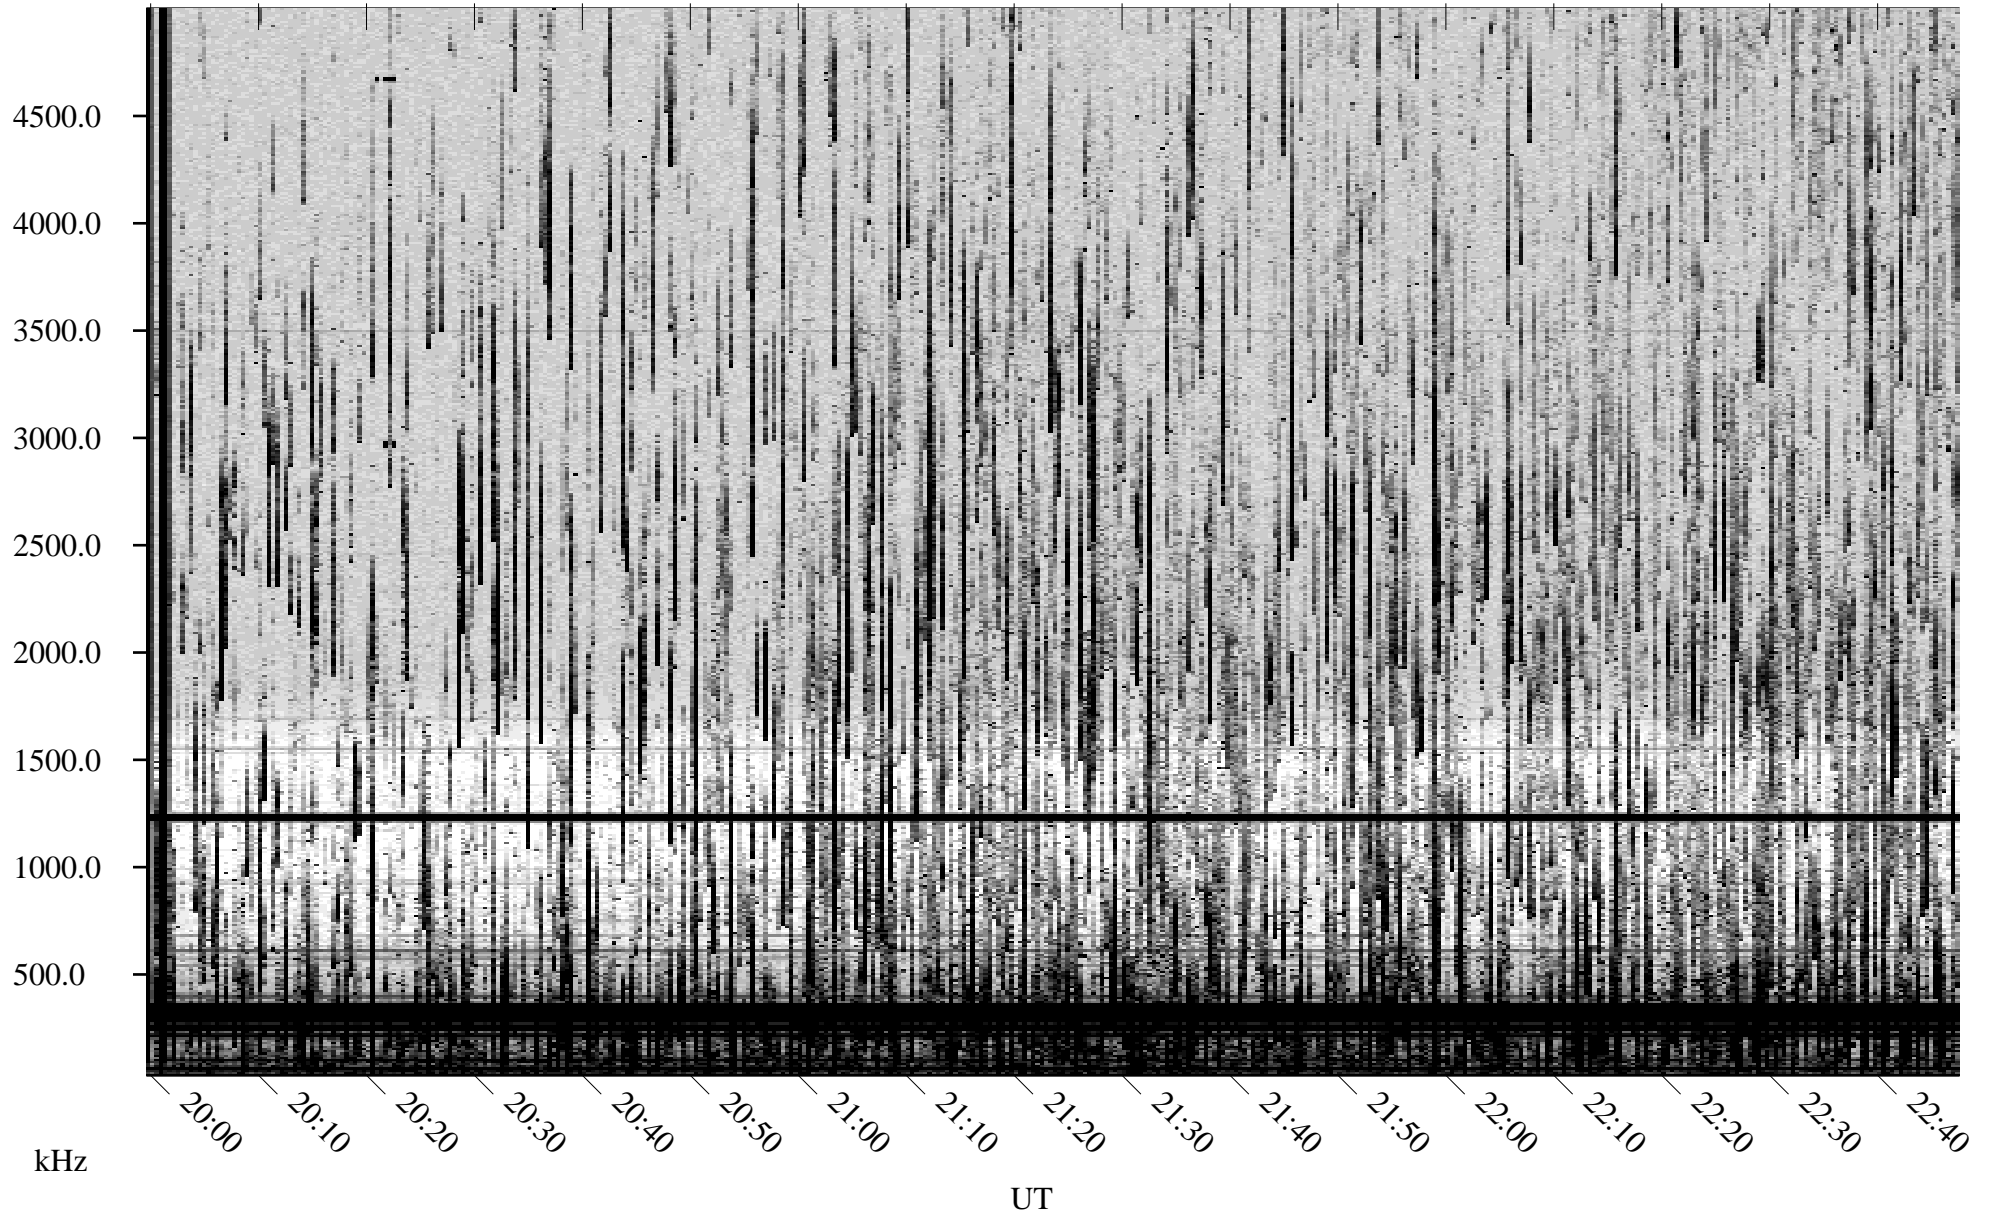

07/13/2000 Churchill, MTB

Linear Scale Black = 161 White = 15

ch00195l.r00m max_12

Page 1

07/13/2000 Churchill, MTB

Linear Scale Black = 161 White = 15

ch00195l.r00m max_12

Page 2

07/14/2000 Churchill, MTB

Linear Scale Black = 161 White = 15

ch00195l.r00m max_12

Page 3

07/14/2000 Churchill, MTB

Linear Scale Black = 161 White = 15

ch00195l.r00m max_12

Page 4

07/14/2000 Churchill, MTB

Linear Scale Black = 161 White = 15

ch00195l.r00m max_12

Page 5

07/14/2000 Churchill, MTB

Linear Scale Black = 161 White = 15

ch00195l.r00m max_12

Page 6

07/14/2000 Churchill, MTB

Linear Scale Black = 161 White = 15

ch00195l.r00m max_12

Page 7

07/14/2000 Churchill, MTB

Linear Scale Black = 161 White = 15

ch00195l.r00m max_12