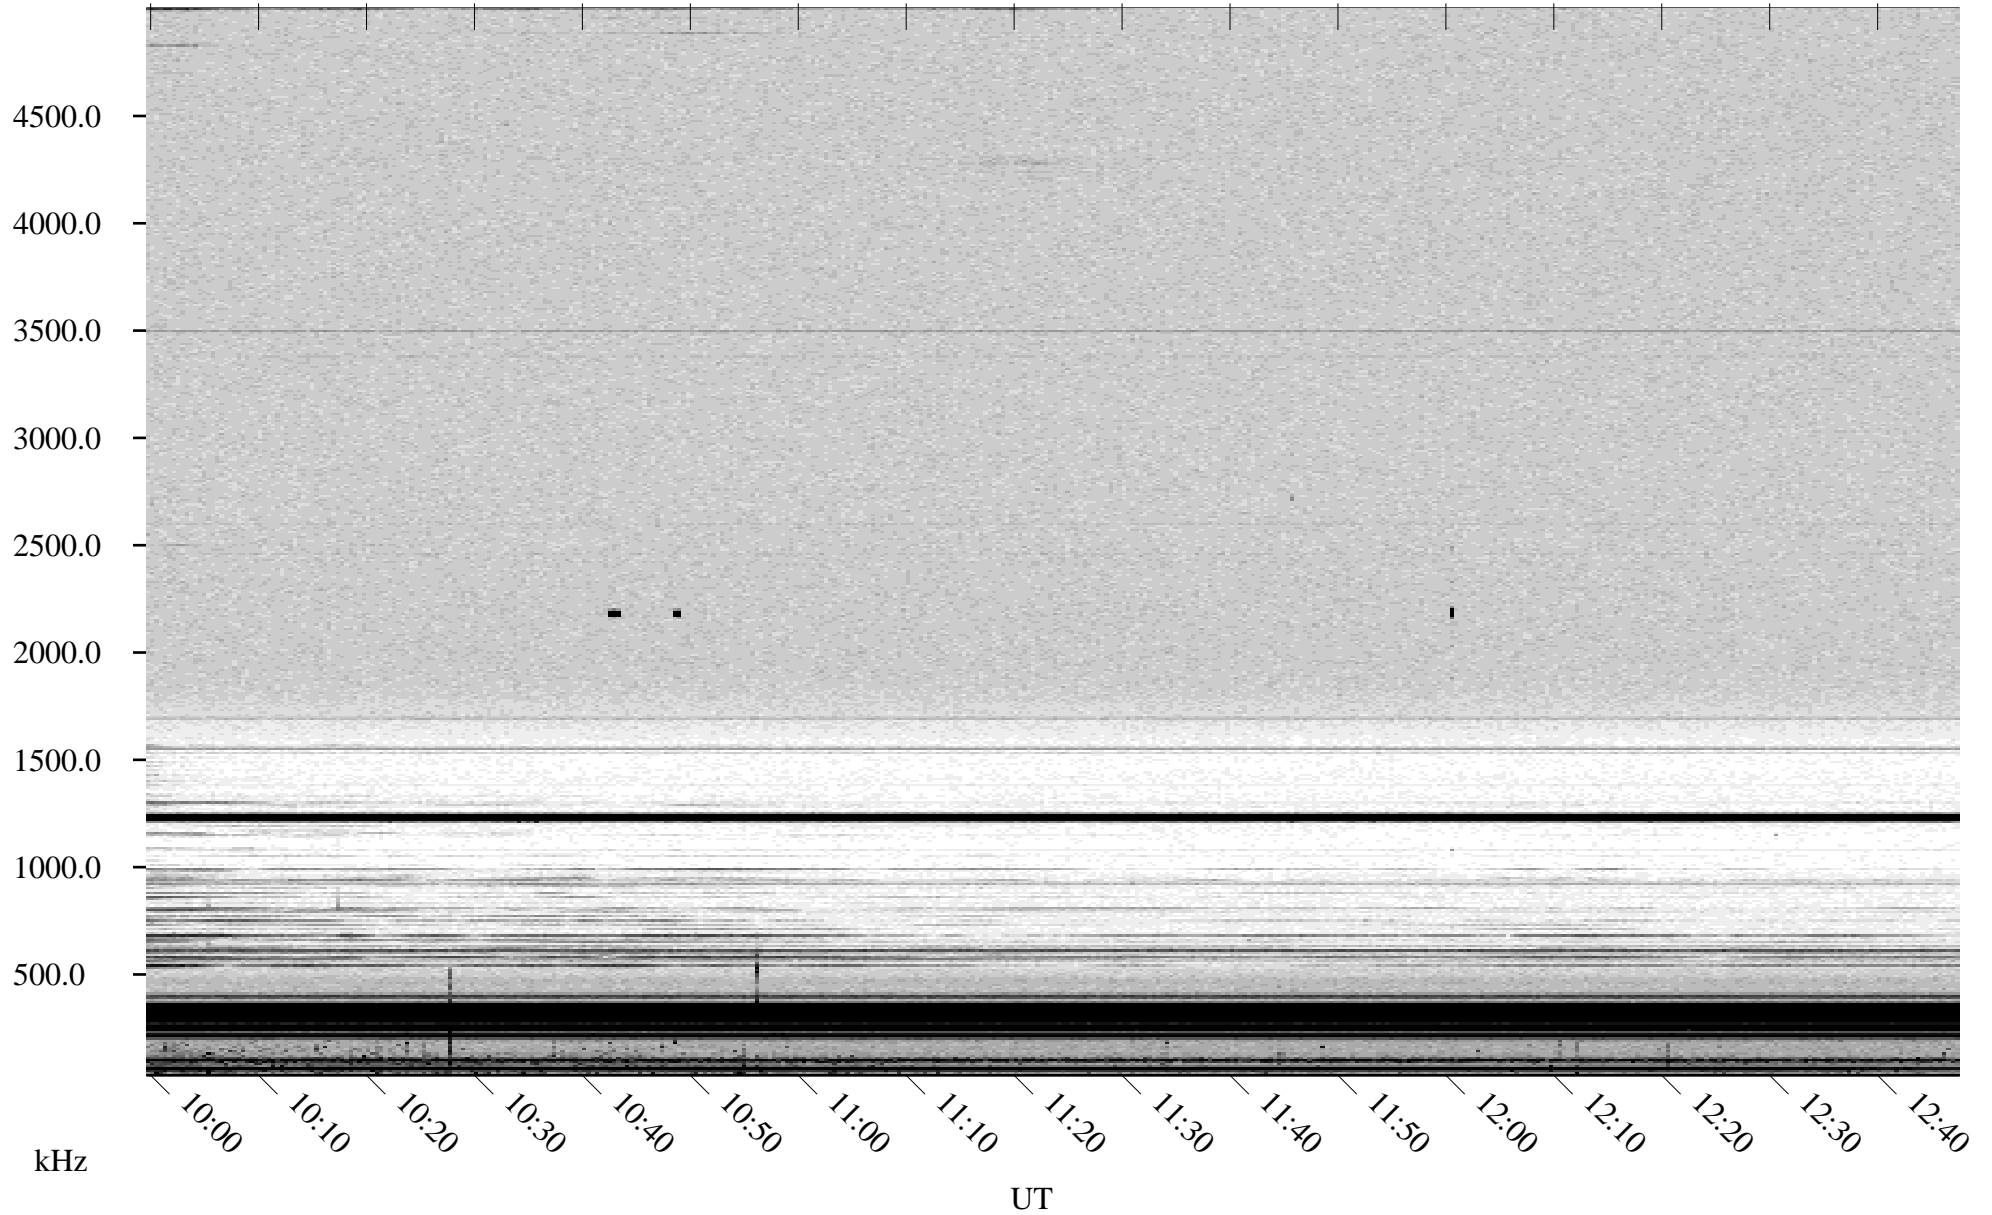

07/13/2000 Churchill, MTB

Linear Scale Black = 161 White = 15

ch00195l.r00m max_12

Page 1

07/13/2000 Churchill, MTB

Linear Scale Black = 161 White = 15

ch00195l.r00m max_12

Page 2

07/14/2000 Churchill, MTB

Linear Scale Black = 161 White = 15

ch00195l.r00m max_12

Page 3

07/14/2000 Churchill, MTB

Linear Scale Black = 161 White = 15

ch00195l.r00m max_12

Page 4

07/14/2000 Churchill, MTB

Linear Scale Black = 161 White = 15

ch00195l.r00m max_12

Page 5

07/14/2000 Churchill, MTB

Linear Scale Black = 161 White = 15

ch00195l.r00m max_12

Page 6

07/14/2000 Churchill, MTB

Linear Scale Black = 161 White = 15

ch00195l.r00m max_12

Page 7

07/14/2000 Churchill, MTB

Linear Scale Black = 161 White = 15

ch00195l.r00m max_12