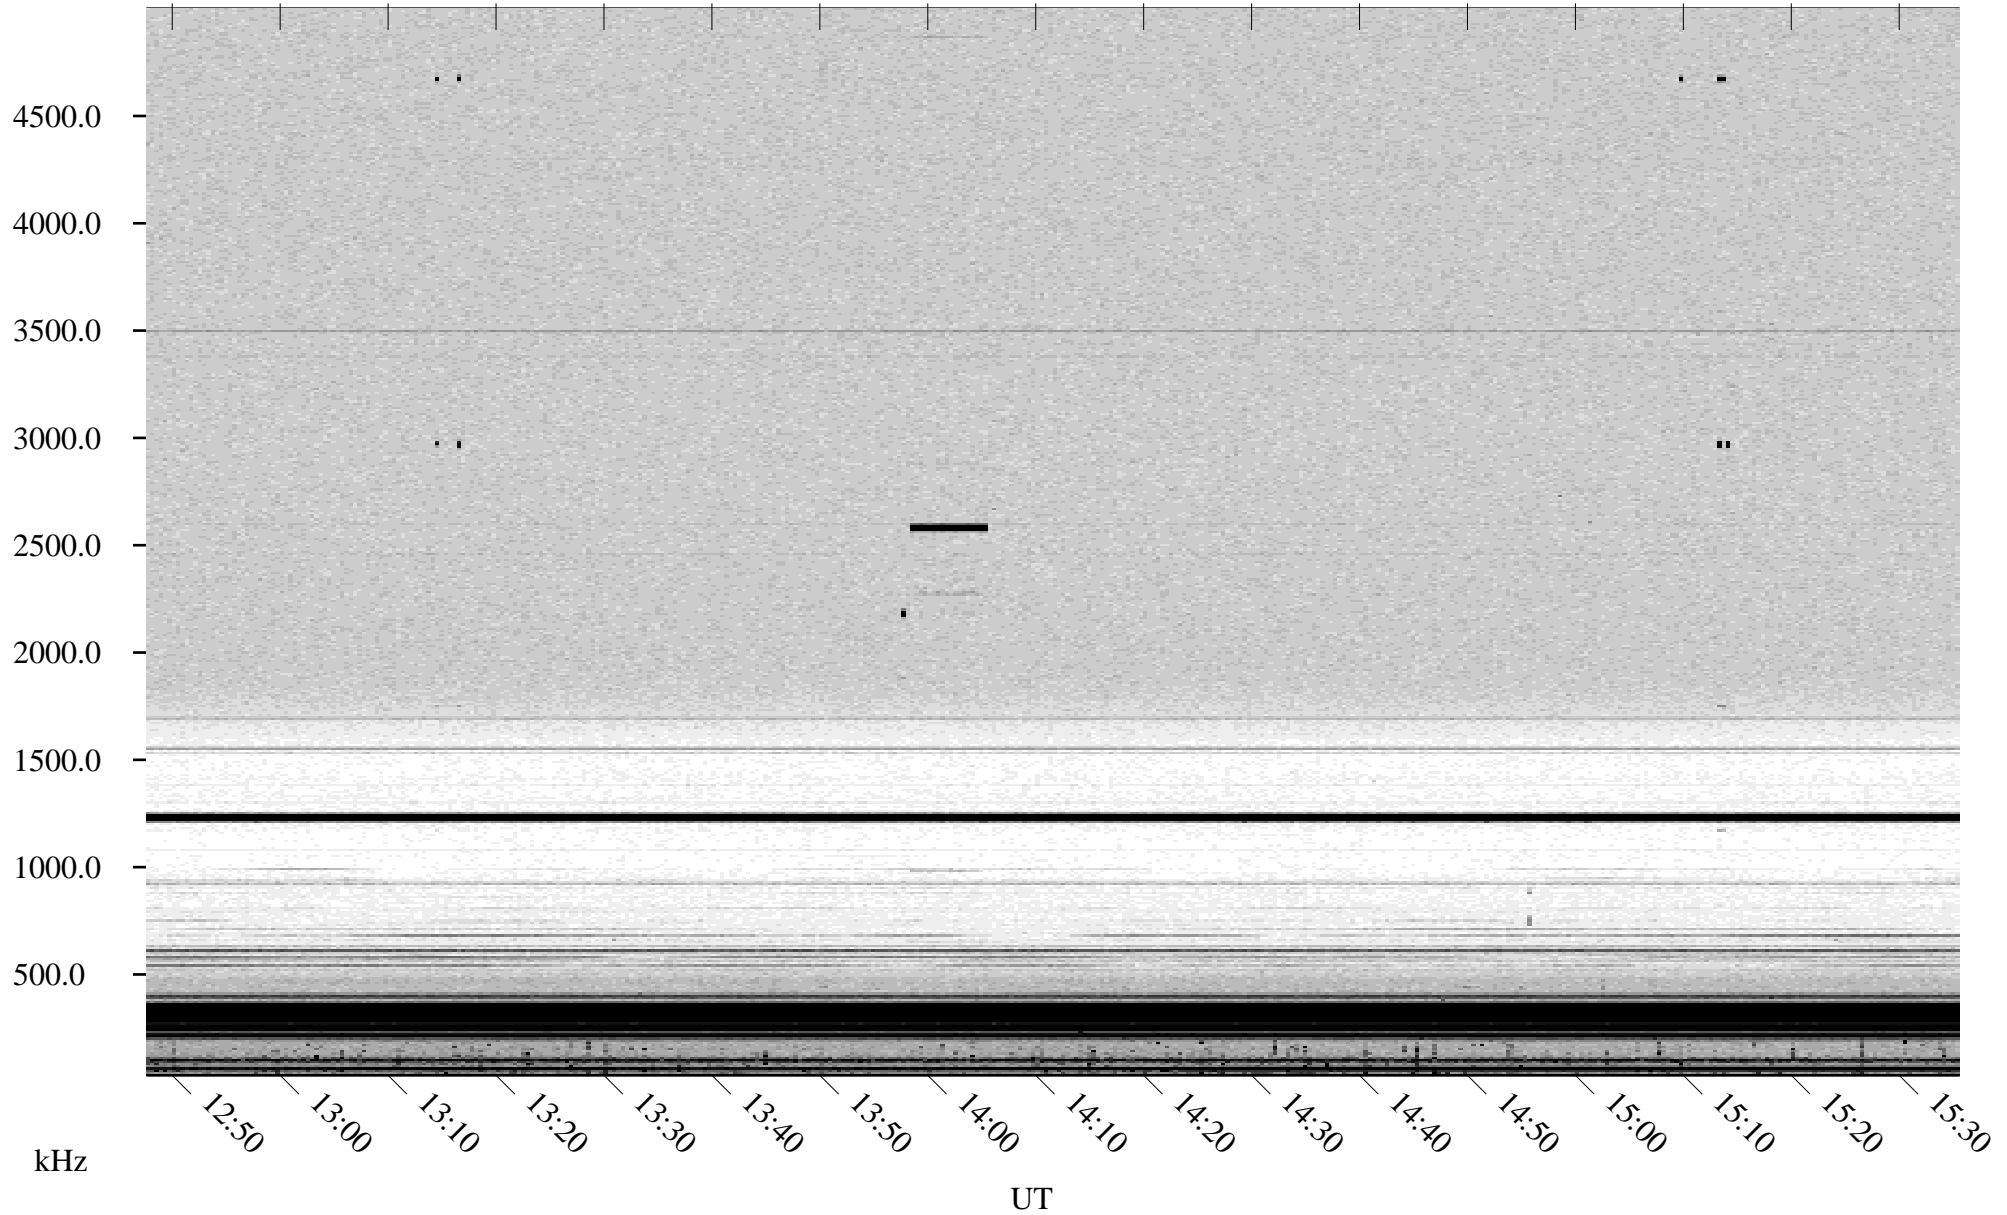

07/13/2000 Churchill, MTB

Linear Scale Black = 161 White = 15

ch00195l.r00m max_12

Page 1

07/13/2000 Churchill, MTB

Linear Scale Black = 161 White = 15

ch00195l.r00m max_12

Page 2

07/14/2000 Churchill, MTB

Linear Scale Black = 161 White = 15

ch00195l.r00m max_12

Page 3

07/14/2000 Churchill, MTB

Linear Scale Black = 161 White = 15

ch00195l.r00m max_12

Page 4

07/14/2000 Churchill, MTB

Linear Scale Black = 161 White = 15

ch00195l.r00m max_12

Page 5

07/14/2000 Churchill, MTB

Linear Scale Black = 161 White = 15

ch00195l.r00m max_12

Page 6

07/14/2000 Churchill, MTB

Linear Scale Black = 161 White = 15

ch00195l.r00m max_12

Page 7

07/14/2000 Churchill, MTB

Linear Scale Black = 161 White = 15

ch00195l.r00m max_12