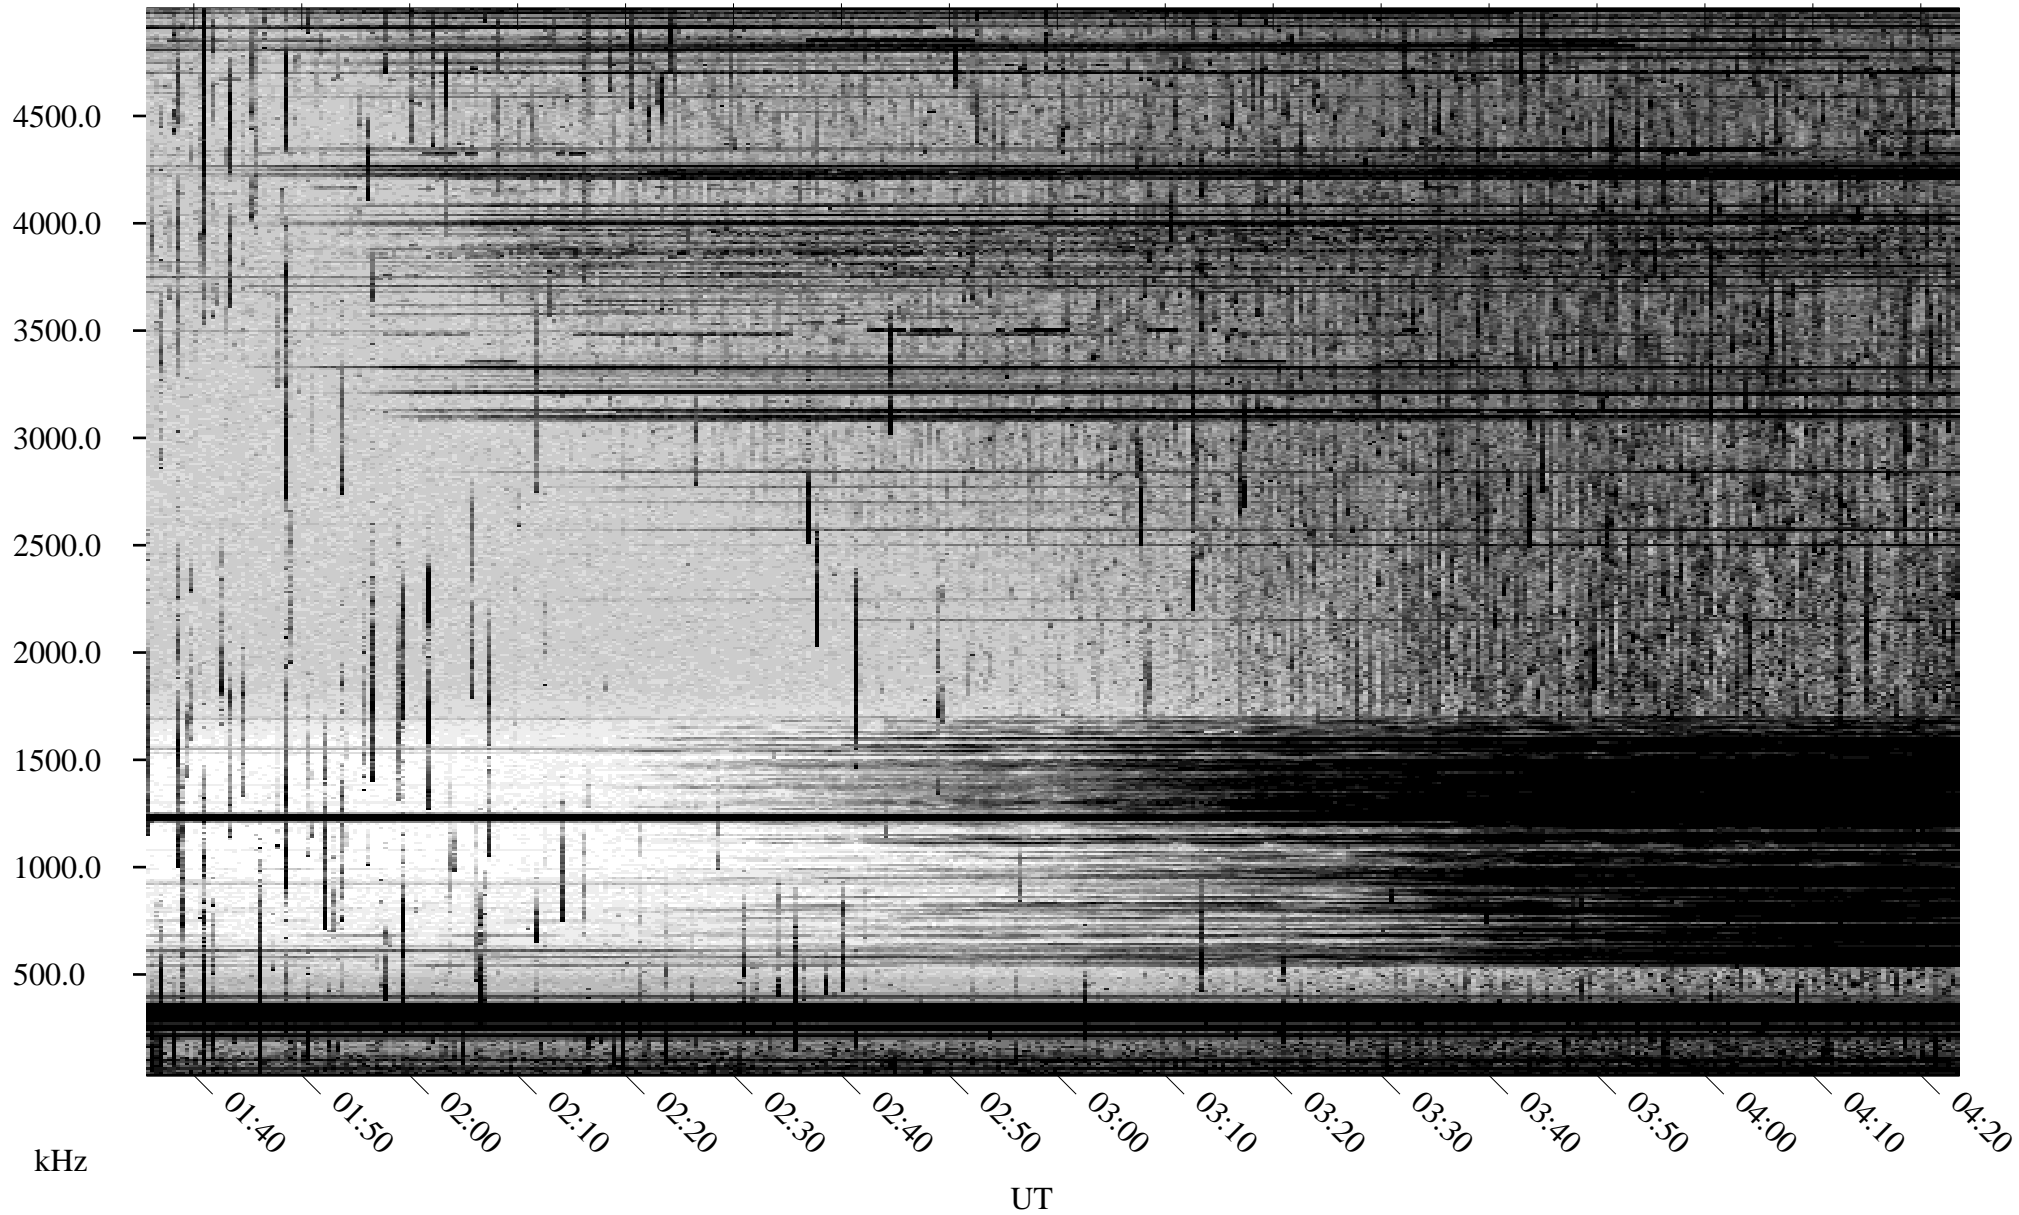

07/13/2000 Churchill, MTB

Linear Scale Black = 161 White = 15

ch00195l.r00m max_12

Page 1

07/13/2000 Churchill, MTB

Linear Scale Black = 161 White = 15

ch00195l.r00m max_12

Page 2

07/14/2000 Churchill, MTB

Linear Scale Black = 161 White = 15

ch00195l.r00m max_12

Page 3

07/14/2000 Churchill, MTB

Linear Scale Black = 161 White = 15

ch00195l.r00m max_12

Page 4

07/14/2000 Churchill, MTB

Linear Scale Black = 161 White = 15

ch00195l.r00m max_12

Page 5

07/14/2000 Churchill, MTB

Linear Scale Black = 161 White = 15

ch00195l.r00m max_12

Page 6

07/14/2000 Churchill, MTB

Linear Scale Black = 161 White = 15

ch00195l.r00m max_12

Page 7

07/14/2000 Churchill, MTB

Linear Scale Black = 161 White = 15

ch00195l.r00m max_12