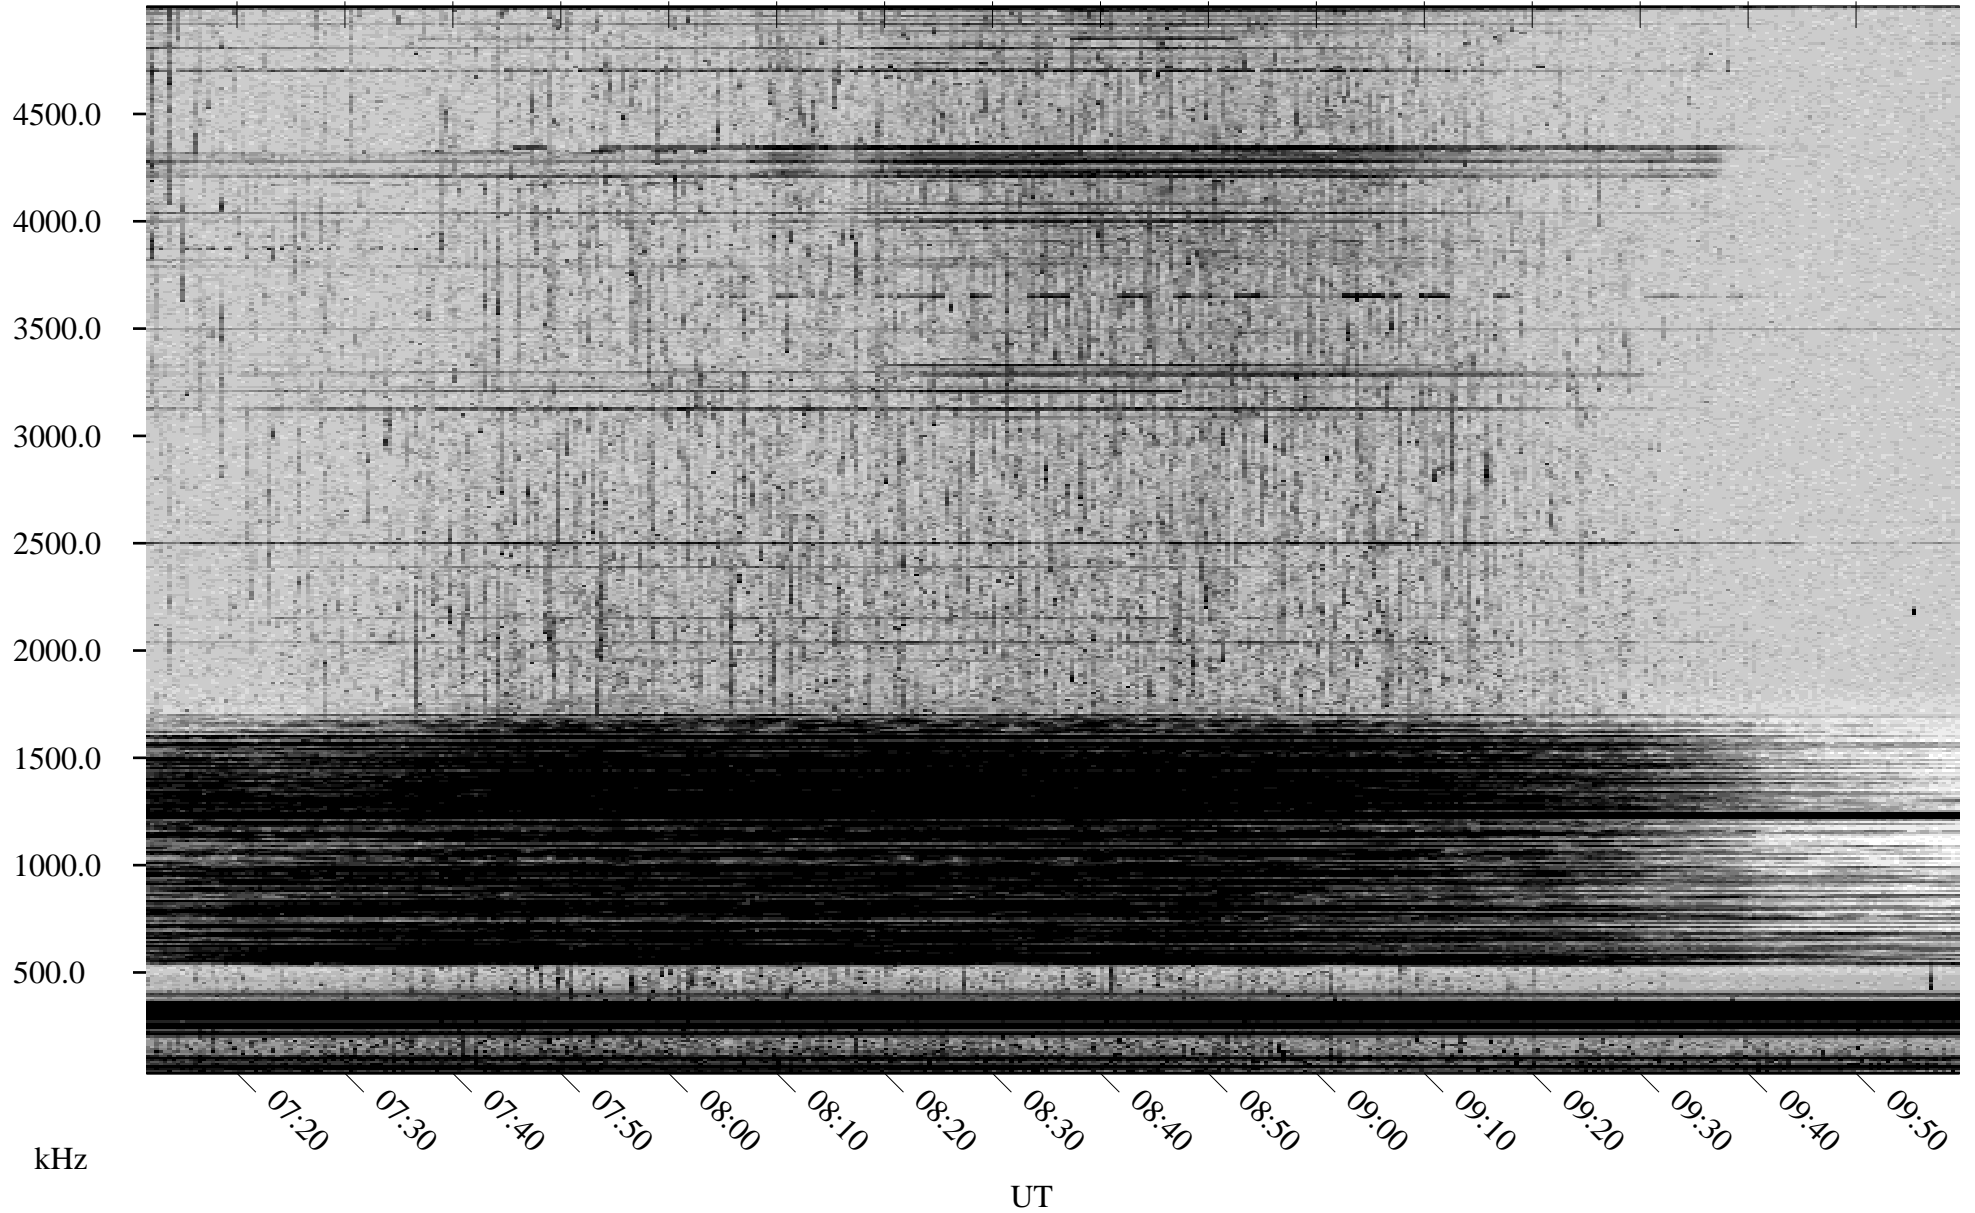

07/13/2000 Churchill, MTB

Linear Scale Black = 161 White = 15

ch00195l.r00m max_12

Page 1

07/13/2000 Churchill, MTB

Linear Scale Black = 161 White = 15

ch00195l.r00m max_12

Page 2

07/14/2000 Churchill, MTB

Linear Scale Black = 161 White = 15

ch00195l.r00m max_12

Page 3

07/14/2000 Churchill, MTB

Linear Scale Black = 161 White = 15

ch00195l.r00m max_12

Page 4

07/14/2000 Churchill, MTB

Linear Scale Black = 161 White = 15

ch00195l.r00m max_12

Page 5

07/14/2000 Churchill, MTB

Linear Scale Black = 161 White = 15

ch00195l.r00m max_12

Page 6

07/14/2000 Churchill, MTB

Linear Scale Black = 161 White = 15

ch00195l.r00m max_12

Page 7

07/14/2000 Churchill, MTB

Linear Scale Black = 161 White = 15

ch00195l.r00m max_12