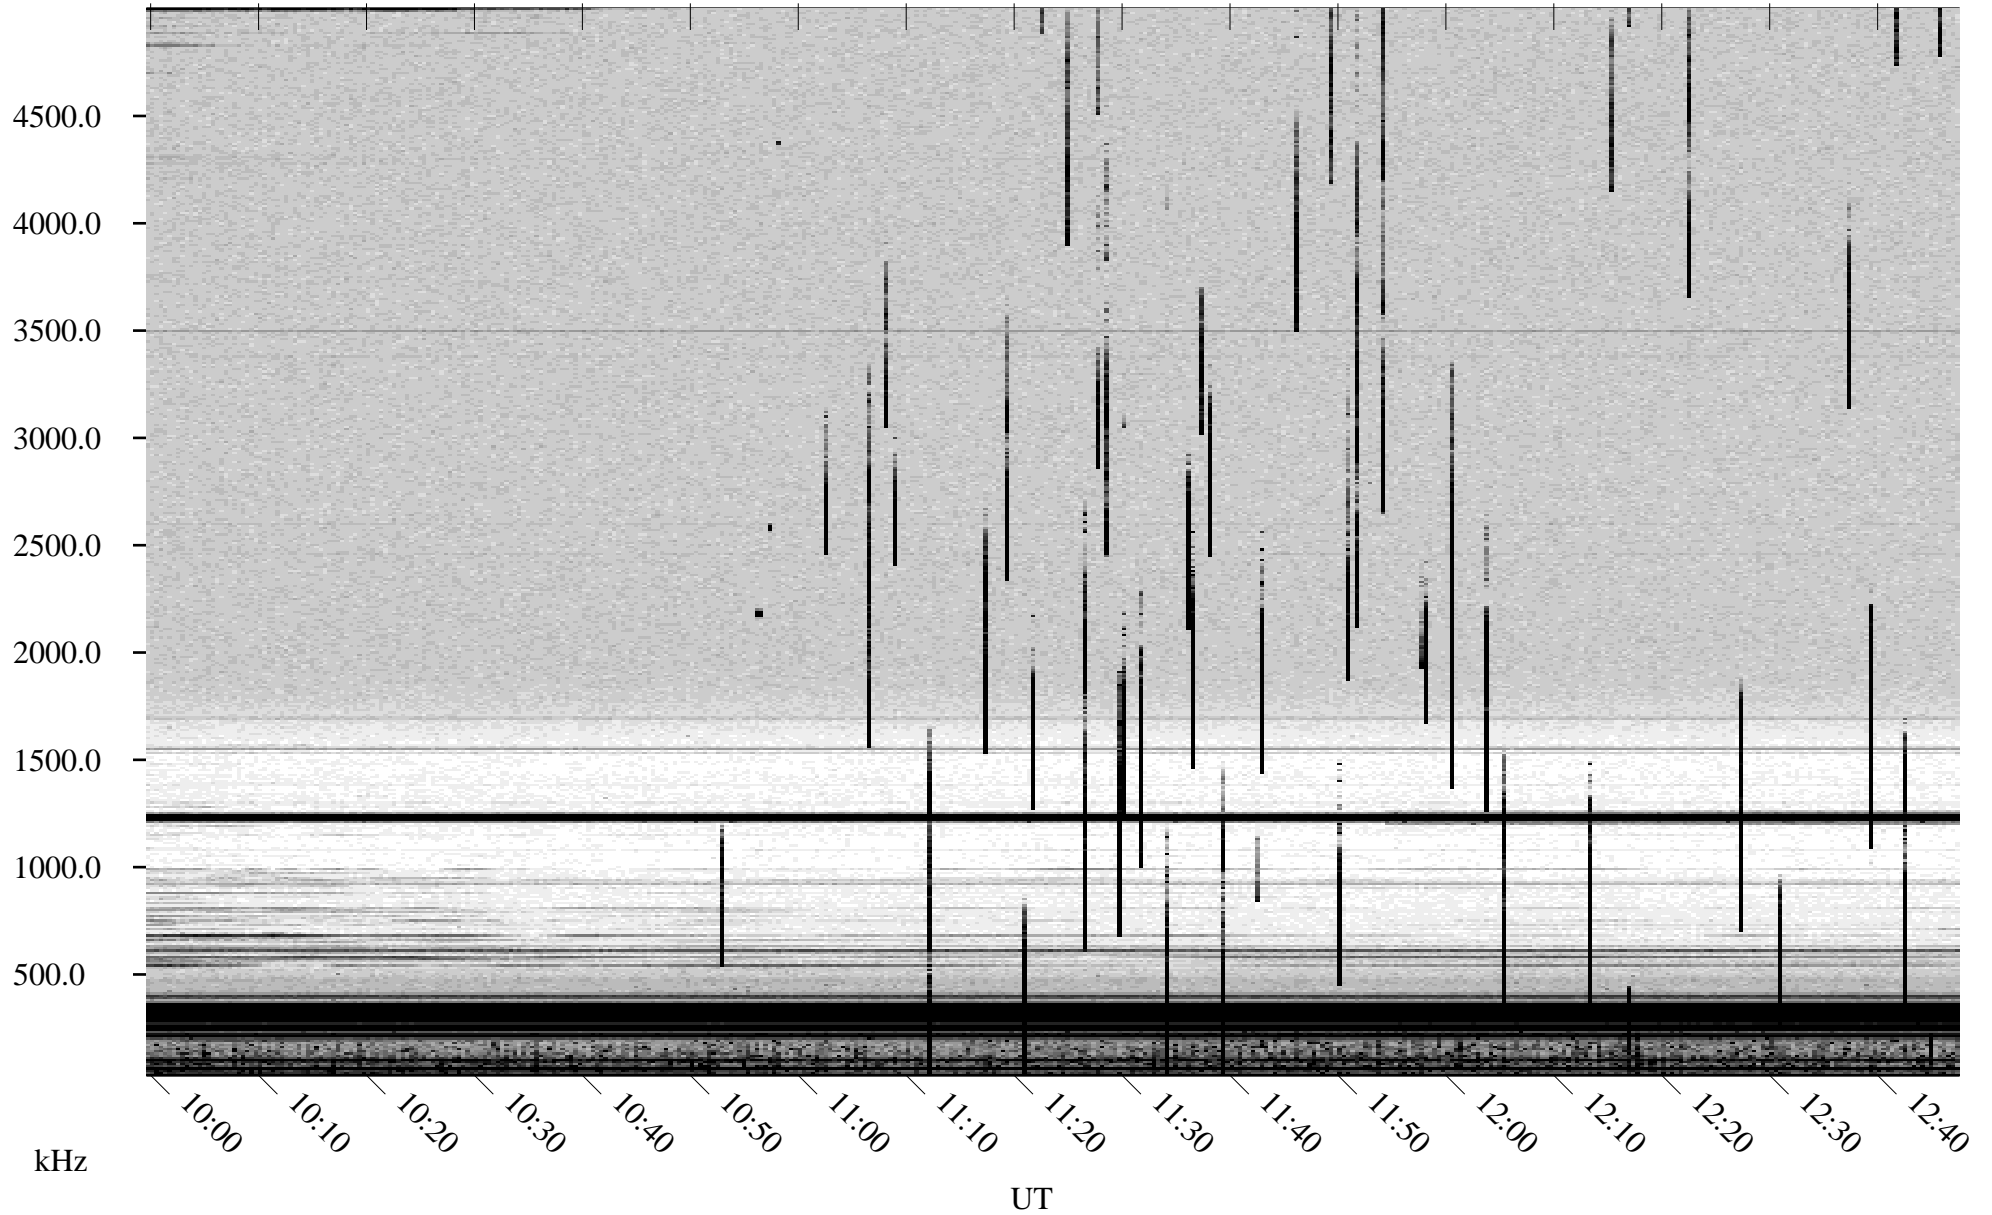

07/14/2000 Churchill, MTB

Linear Scale Black = 161 White = 15

ch00196l.r00m max_12

Page 1

07/14/2000 Churchill, MTB

Linear Scale Black = 161 White = 15

ch00196l.r00m max_12

Page 2

07/15/2000 Churchill, MTB

Linear Scale Black = 161 White = 15

ch00196l.r00m max_12

Page 3

07/15/2000 Churchill, MTB

Linear Scale Black = 161 White = 15

ch00196l.r00m max_12

Page 4

07/15/2000 Churchill, MTB

Linear Scale Black = 161 White = 15

ch00196l.r00m max_12

Page 5

07/15/2000 Churchill, MTB

Linear Scale Black = 161 White = 15

ch00196l.r00m max_12

Page 6

07/15/2000 Churchill, MTB

Linear Scale Black = 161 White = 15

ch00196l.r00m max_12

Page 7

07/15/2000 Churchill, MTB

Linear Scale Black = 161 White = 15

ch00196l.r00m max_12