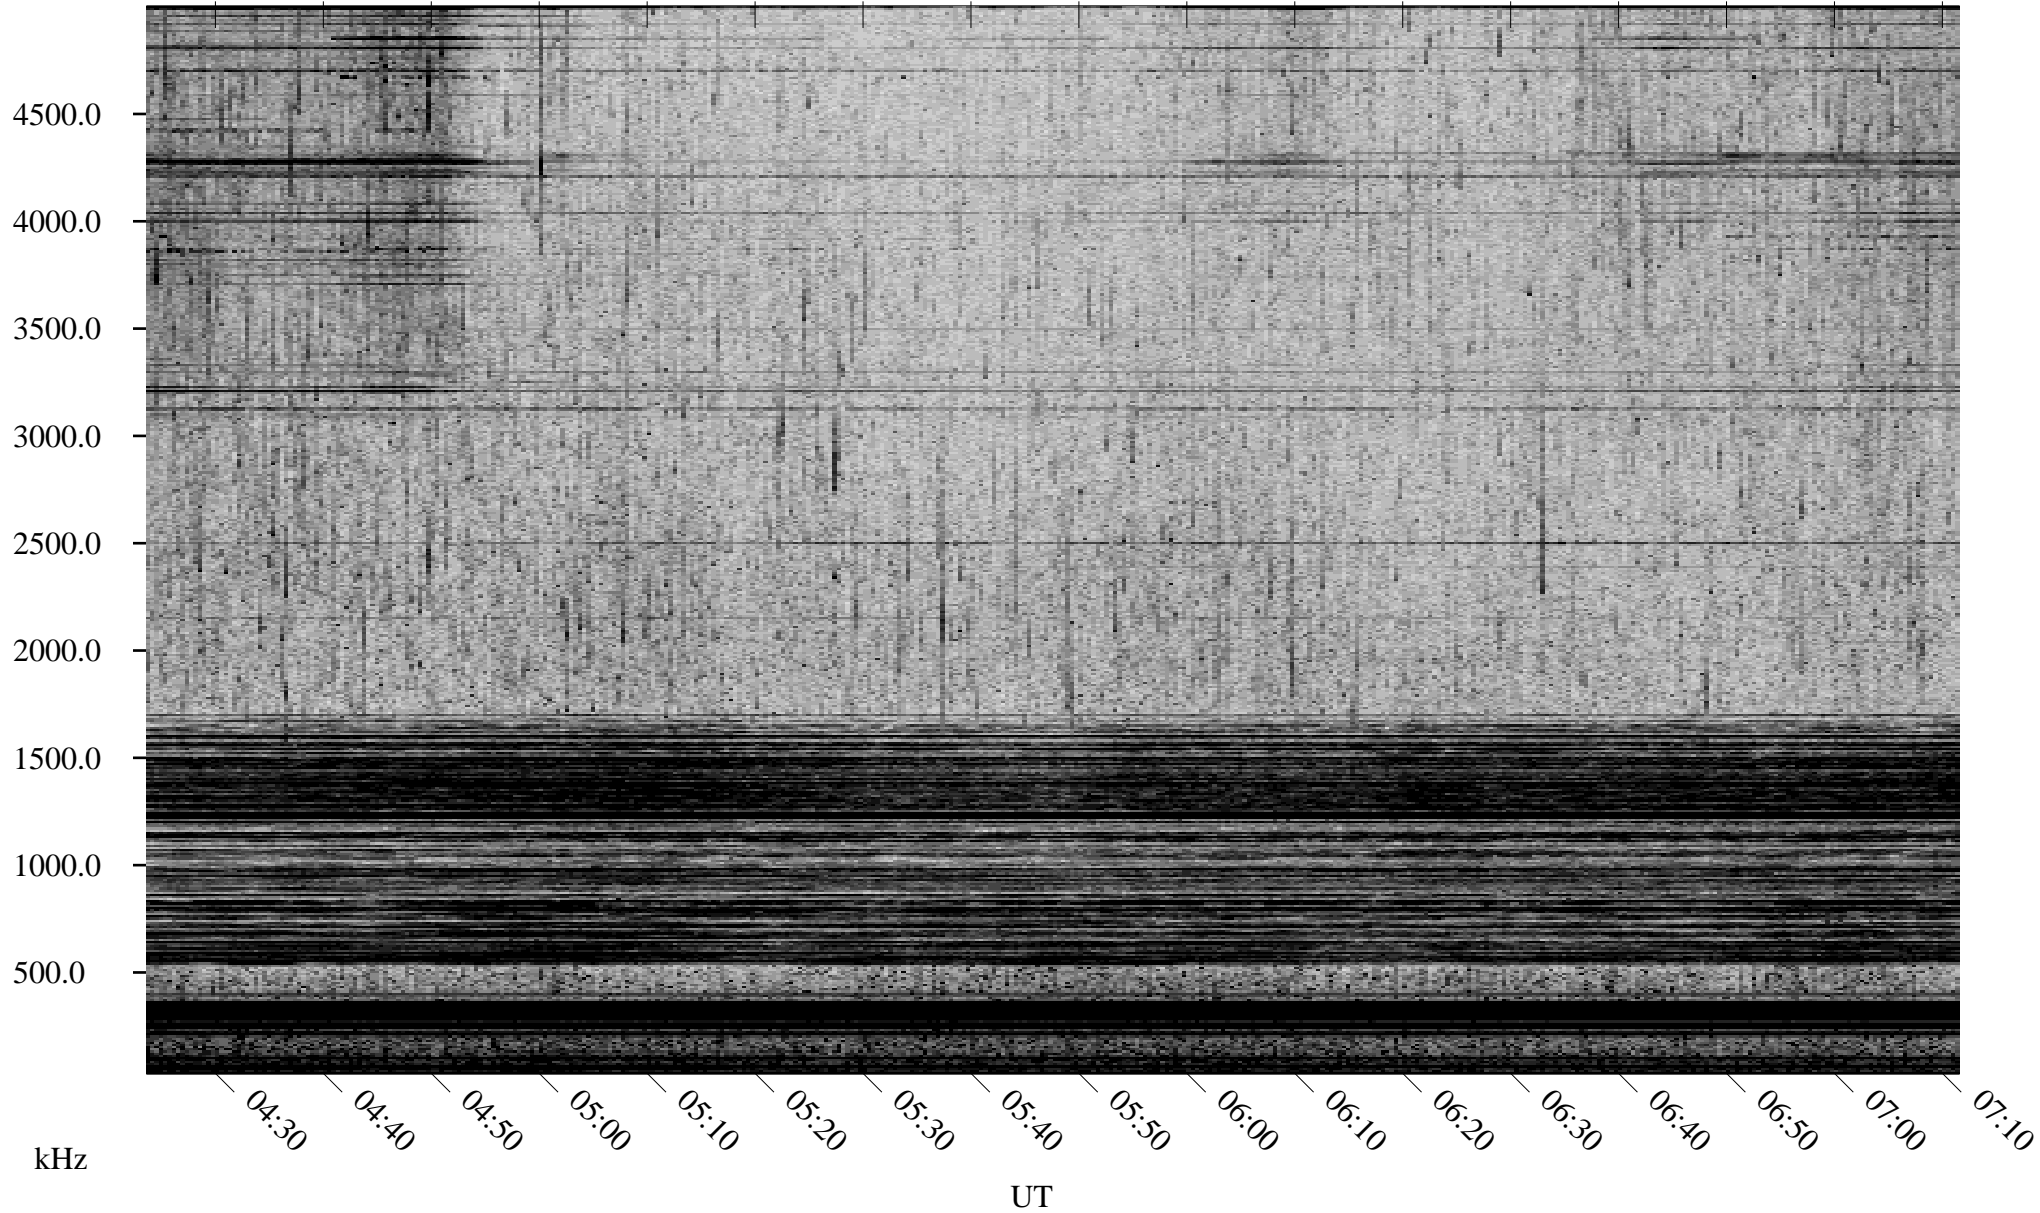

07/14/2000 Churchill, MTB

Linear Scale Black = 161 White = 15

ch00196l.r00m max_12

Page 1

07/14/2000 Churchill, MTB

Linear Scale Black = 161 White = 15

ch00196l.r00m max_12

Page 2

07/15/2000 Churchill, MTB

Linear Scale Black = 161 White = 15

ch00196l.r00m max_12

Page 3

07/15/2000 Churchill, MTB

Linear Scale Black = 161 White = 15

ch00196l.r00m max_12

Page 4

07/15/2000 Churchill, MTB

Linear Scale Black = 161 White = 15

ch00196l.r00m max_12

Page 5

07/15/2000 Churchill, MTB

Linear Scale Black = 161 White = 15

ch00196l.r00m max_12

Page 6

07/15/2000 Churchill, MTB

Linear Scale Black = 161 White = 15

ch00196l.r00m max_12

Page 7

07/15/2000 Churchill, MTB

Linear Scale Black = 161 White = 15

ch00196l.r00m max_12