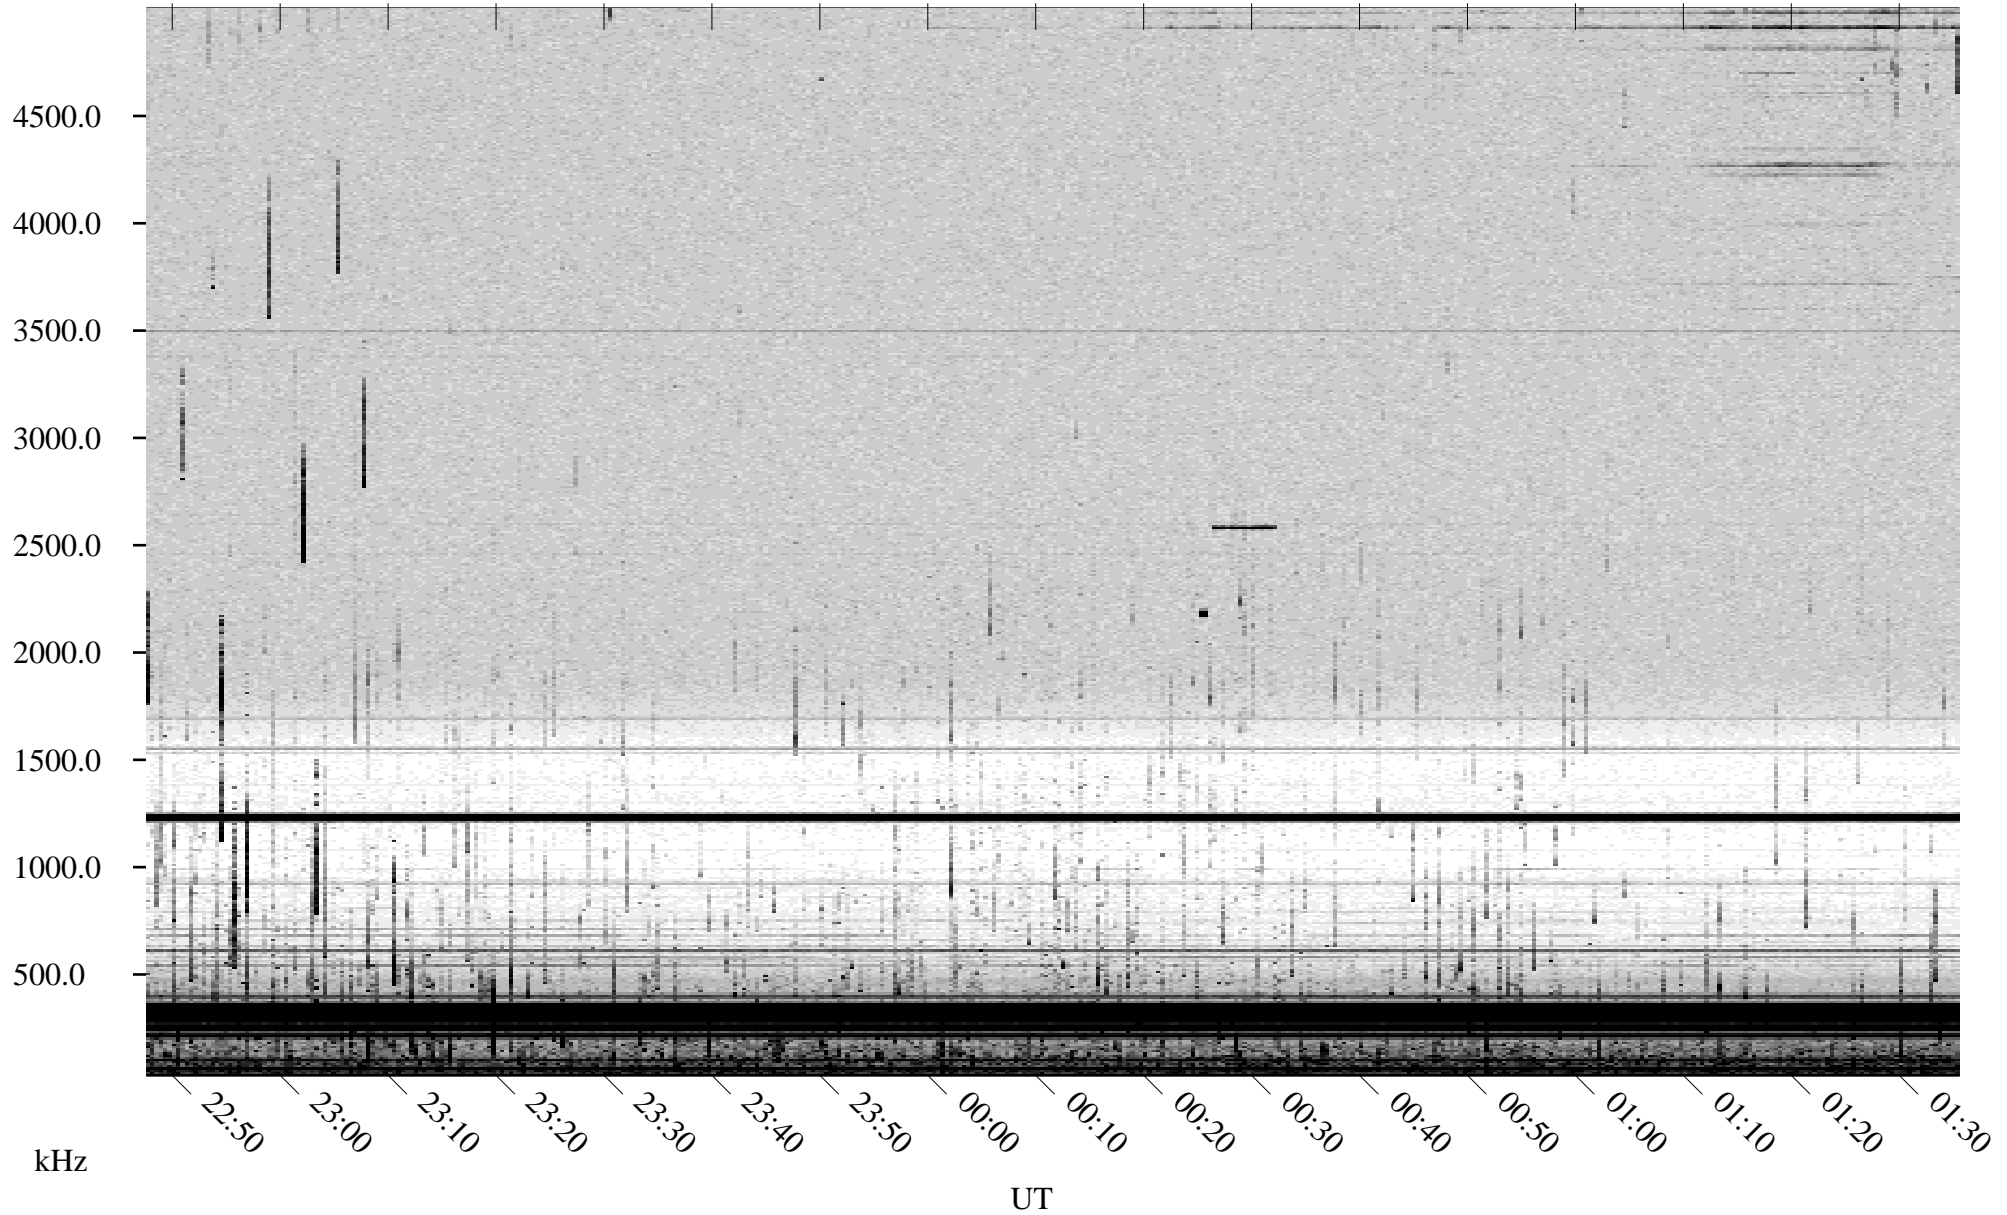

07/14/2000 Churchill, MTB

Linear Scale Black = 161 White = 15

ch00196l.r00m max_12

Page 1

07/14/2000 Churchill, MTB

Linear Scale Black = 161 White = 15

ch00196l.r00m max_12

Page 2

07/15/2000 Churchill, MTB

Linear Scale Black = 161 White = 15

ch00196l.r00m max_12

Page 3

07/15/2000 Churchill, MTB

Linear Scale Black = 161 White = 15

ch00196l.r00m max_12

Page 4

07/15/2000 Churchill, MTB

Linear Scale Black = 161 White = 15

ch00196l.r00m max_12

Page 5

07/15/2000 Churchill, MTB

Linear Scale Black = 161 White = 15

ch00196l.r00m max_12

Page 6

07/15/2000 Churchill, MTB

Linear Scale Black = 161 White = 15

ch00196l.r00m max_12

Page 7

07/15/2000 Churchill, MTB

Linear Scale Black = 161 White = 15

ch00196l.r00m max_12