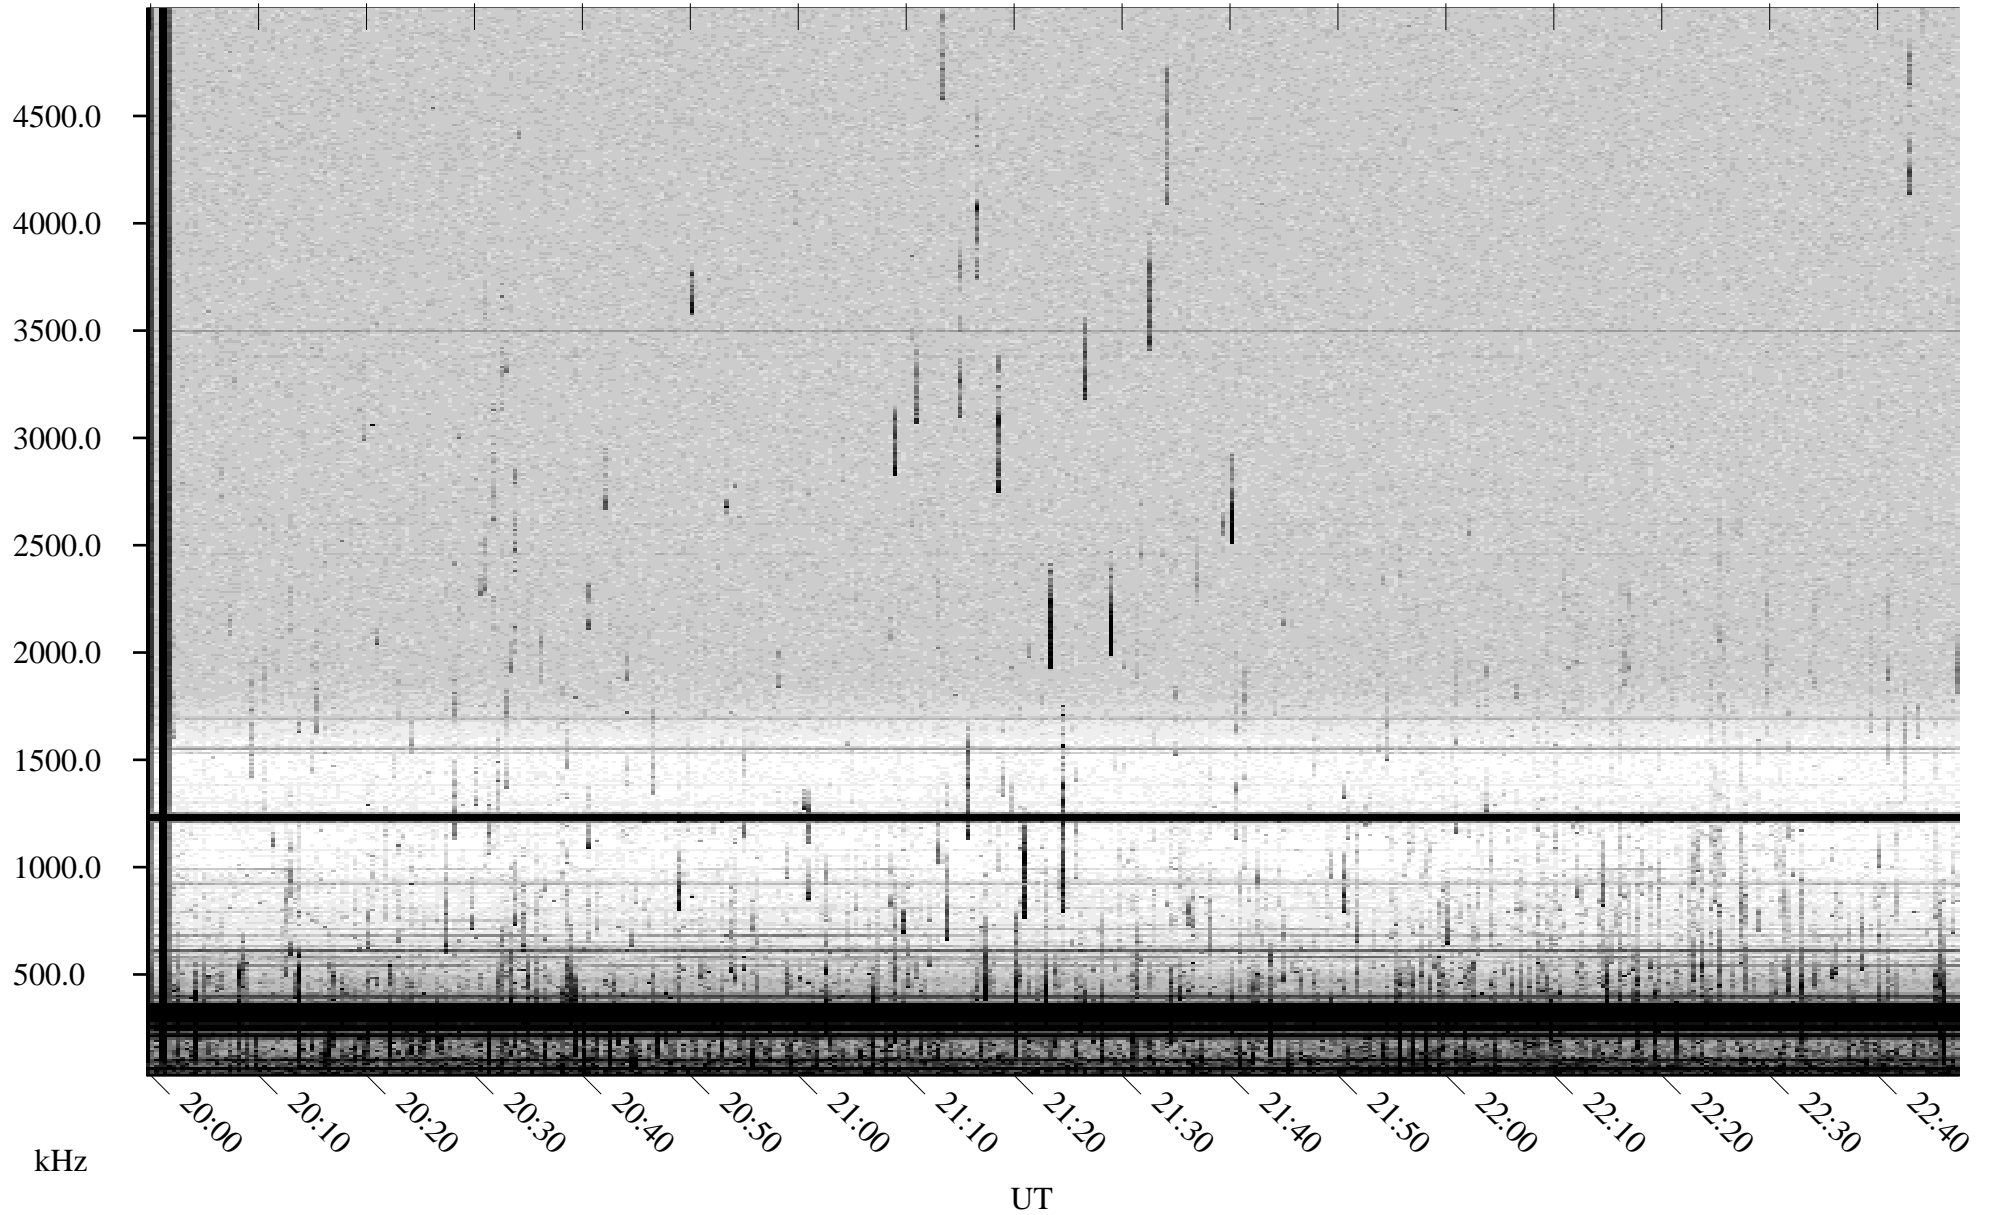

07/14/2000 Churchill, MTB

Linear Scale Black = 161 White = 15

ch00196l.r00m max_12

Page 1

07/14/2000 Churchill, MTB

Linear Scale Black = 161 White = 15

ch00196l.r00m max_12

Page 2

07/15/2000 Churchill, MTB

Linear Scale Black = 161 White = 15

ch00196l.r00m max_12

Page 3

07/15/2000 Churchill, MTB

Linear Scale Black = 161 White = 15

ch00196l.r00m max_12

Page 4

07/15/2000 Churchill, MTB

Linear Scale Black = 161 White = 15

ch00196l.r00m max_12

Page 5

07/15/2000 Churchill, MTB

Linear Scale Black = 161 White = 15

ch00196l.r00m max_12

Page 6

07/15/2000 Churchill, MTB

Linear Scale Black = 161 White = 15

ch00196l.r00m max_12

Page 7

07/15/2000 Churchill, MTB

Linear Scale Black = 161 White = 15

ch00196l.r00m max_12