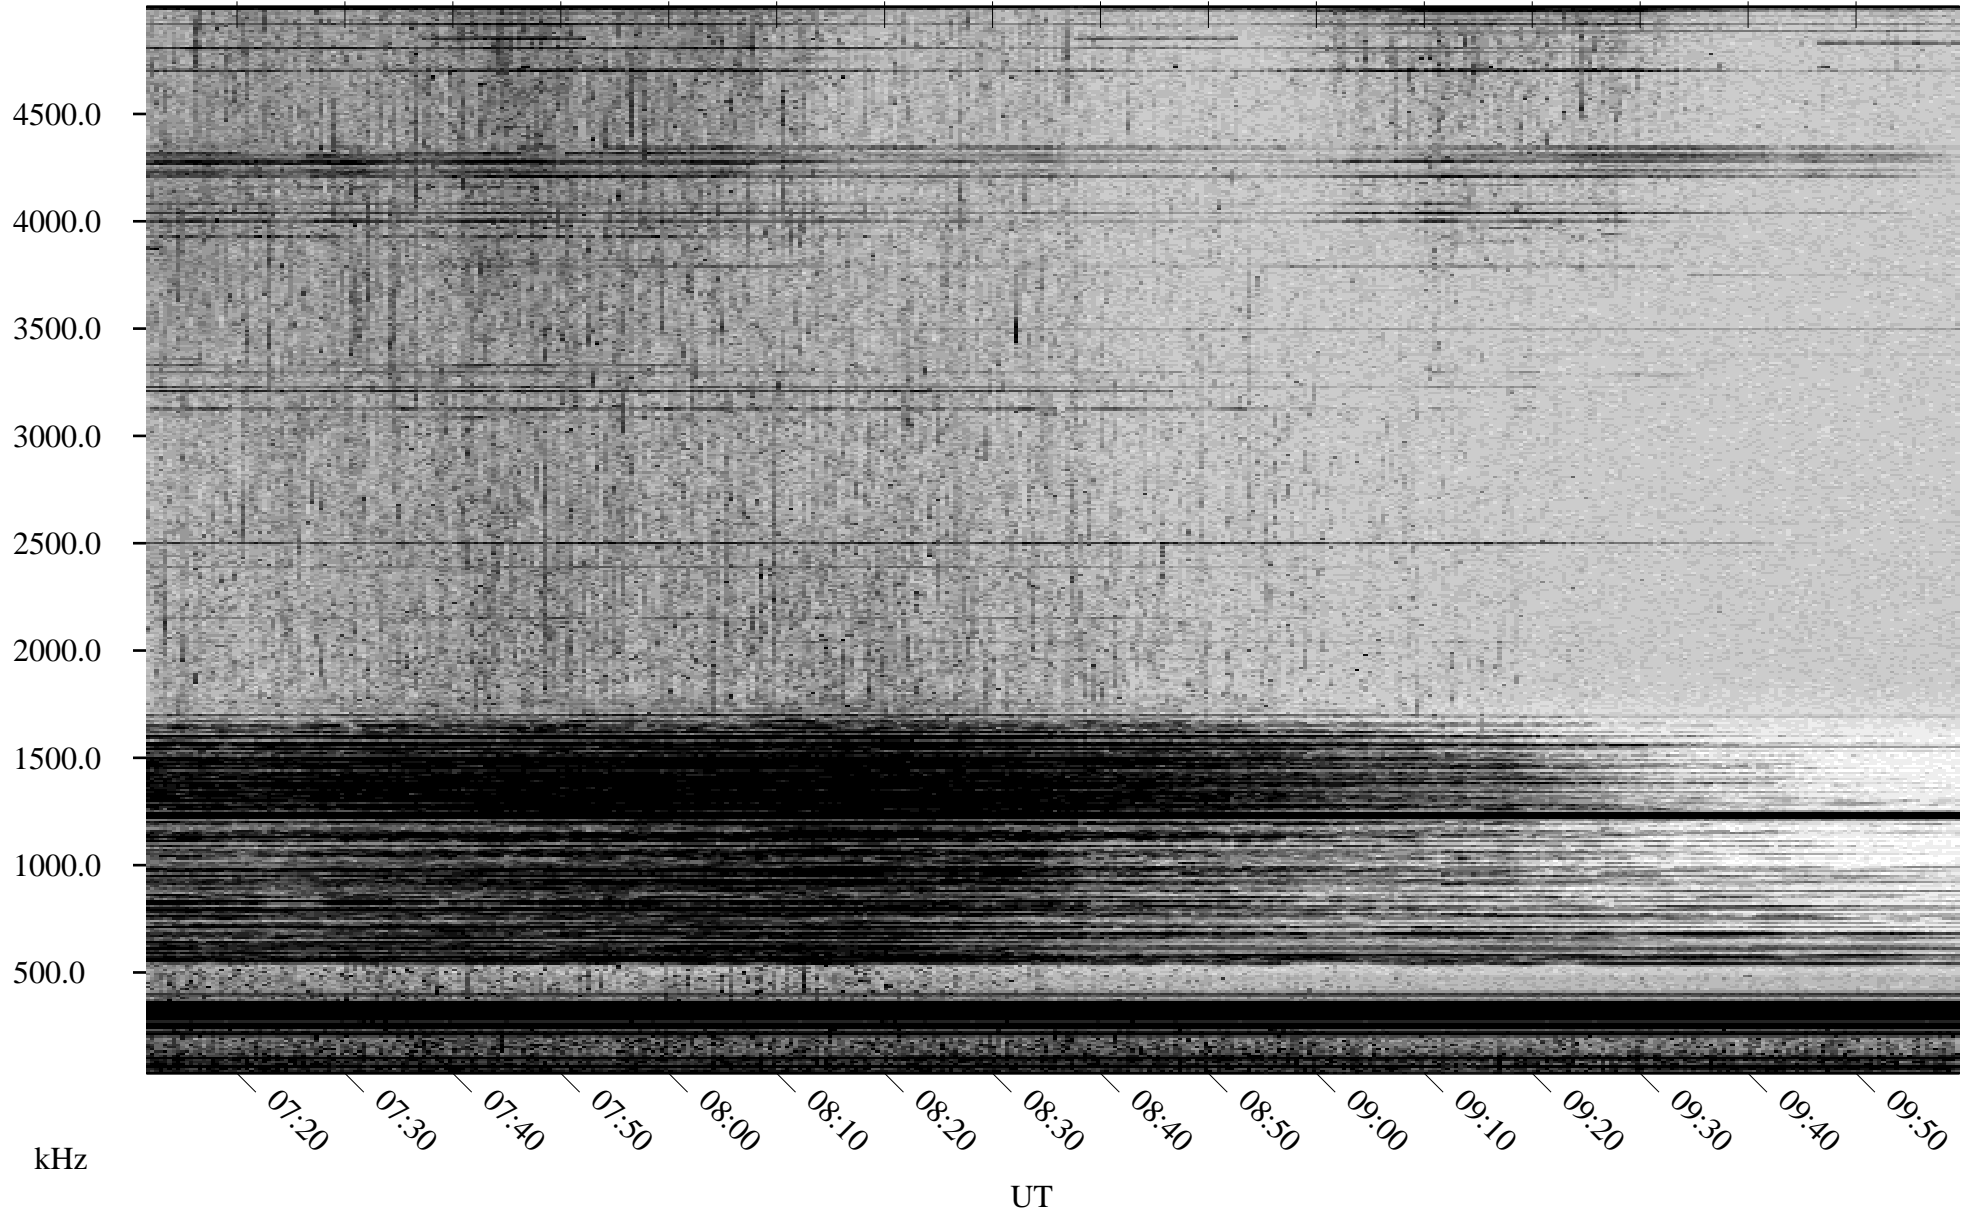

07/14/2000 Churchill, MTB

Linear Scale Black = 161 White = 15

ch00196l.r00m max_12

Page 1

07/14/2000 Churchill, MTB

Linear Scale Black = 161 White = 15

ch00196l.r00m max_12

Page 2

07/15/2000 Churchill, MTB

Linear Scale Black = 161 White = 15

ch00196l.r00m max_12

Page 3

07/15/2000 Churchill, MTB

Linear Scale Black = 161 White = 15

ch00196l.r00m max_12

Page 4

07/15/2000 Churchill, MTB

Linear Scale Black = 161 White = 15

ch00196l.r00m max_12

Page 5

07/15/2000 Churchill, MTB

Linear Scale Black = 161 White = 15

ch00196l.r00m max_12

Page 6

07/15/2000 Churchill, MTB

Linear Scale Black = 161 White = 15

ch00196l.r00m max_12

Page 7

07/15/2000 Churchill, MTB

Linear Scale Black = 161 White = 15

ch00196l.r00m max_12