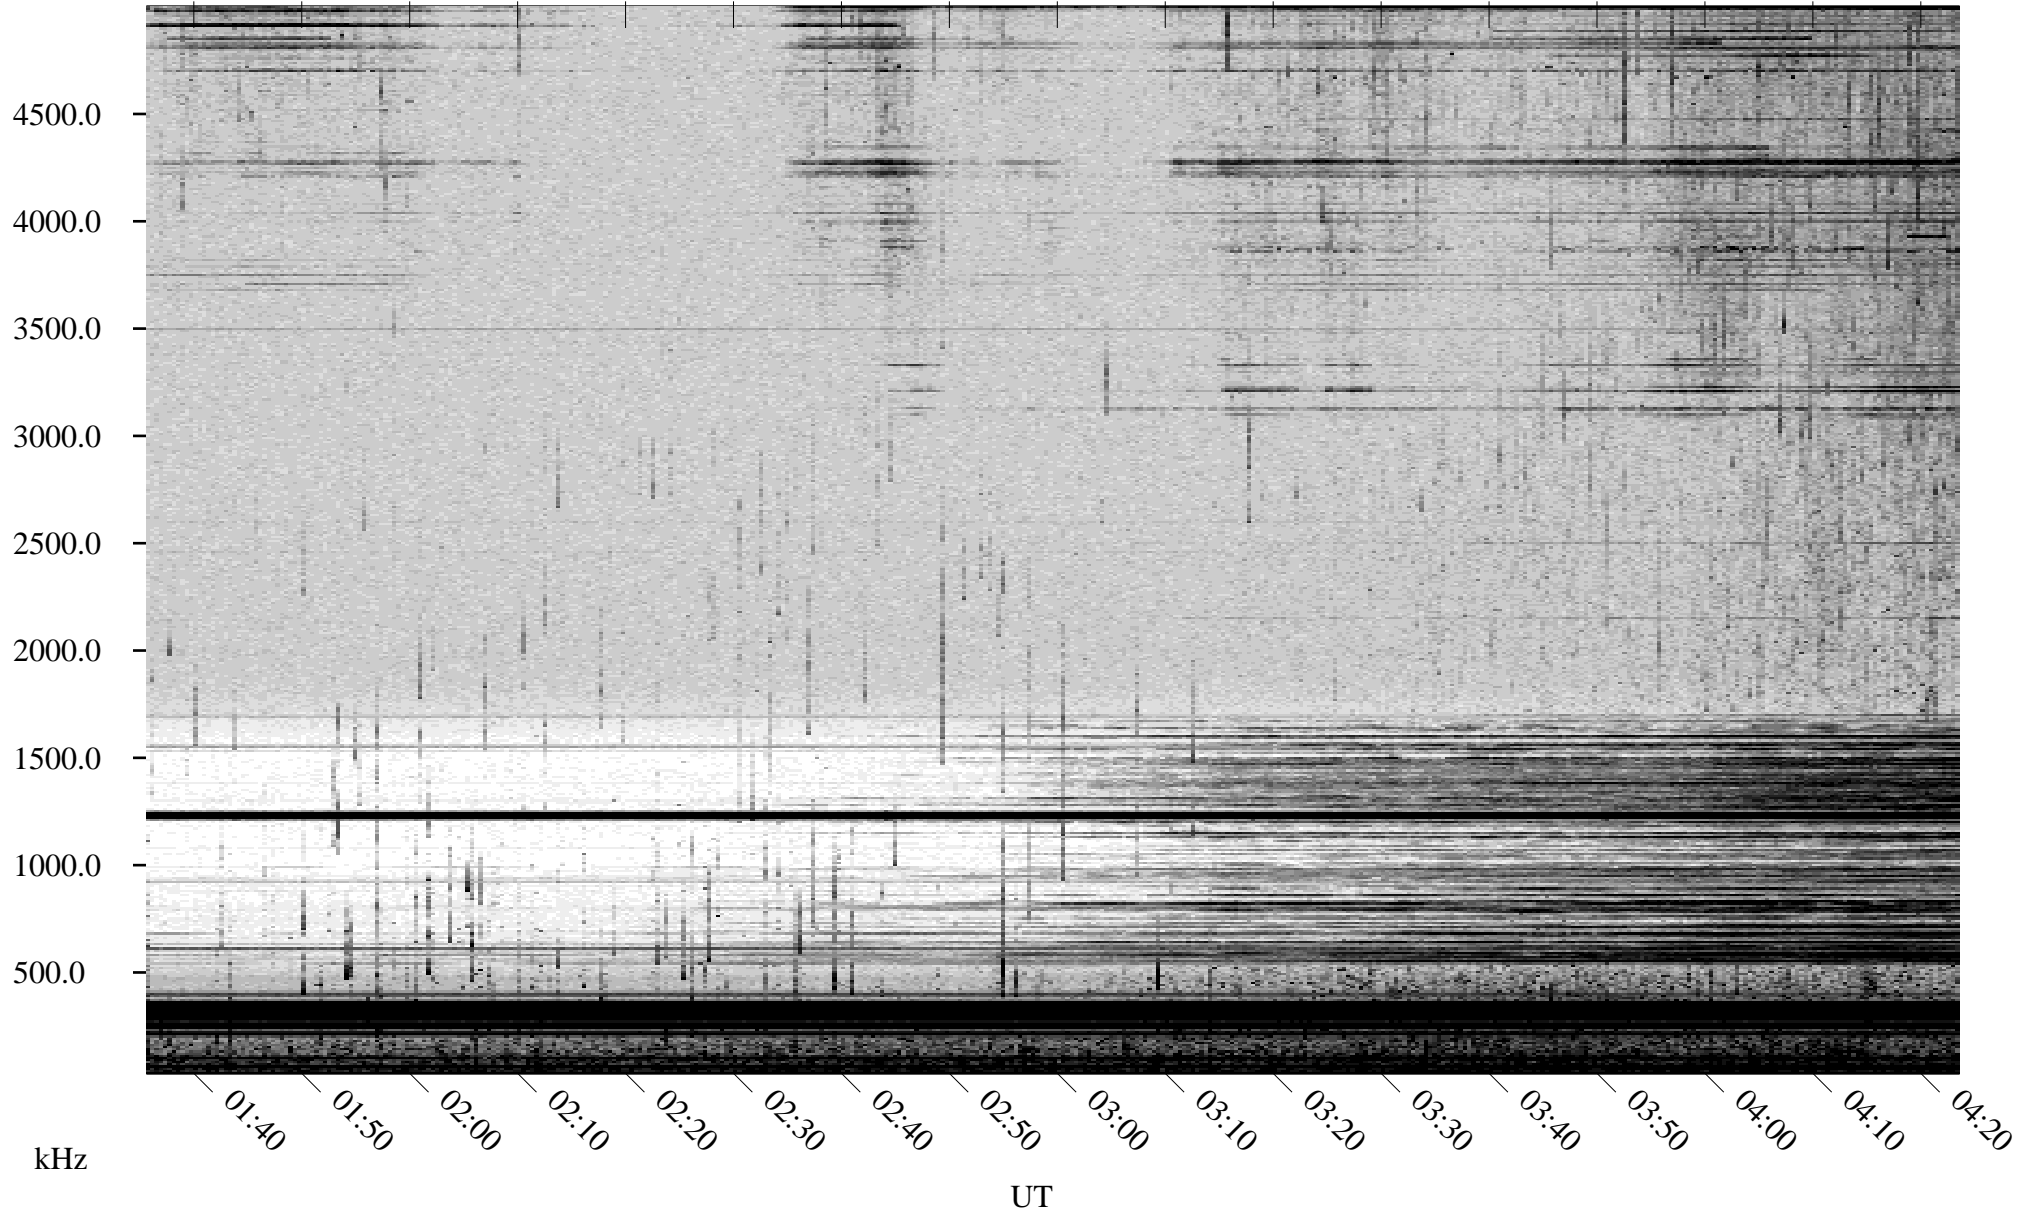

07/14/2000 Churchill, MTB

Linear Scale Black = 161 White = 15

ch00196l.r00m max_12

Page 1

07/14/2000 Churchill, MTB

Linear Scale Black = 161 White = 15

ch00196l.r00m max_12

Page 2

07/15/2000 Churchill, MTB

Linear Scale Black = 161 White = 15

ch00196l.r00m max_12

Page 3

07/15/2000 Churchill, MTB

Linear Scale Black = 161 White = 15

ch00196l.r00m max_12

Page 4

07/15/2000 Churchill, MTB

Linear Scale Black = 161 White = 15

ch00196l.r00m max_12

Page 5

07/15/2000 Churchill, MTB

Linear Scale Black = 161 White = 15

ch00196l.r00m max_12

Page 6

07/15/2000 Churchill, MTB

Linear Scale Black = 161 White = 15

ch00196l.r00m max_12

Page 7

07/15/2000 Churchill, MTB

Linear Scale Black = 161 White = 15

ch00196l.r00m max_12