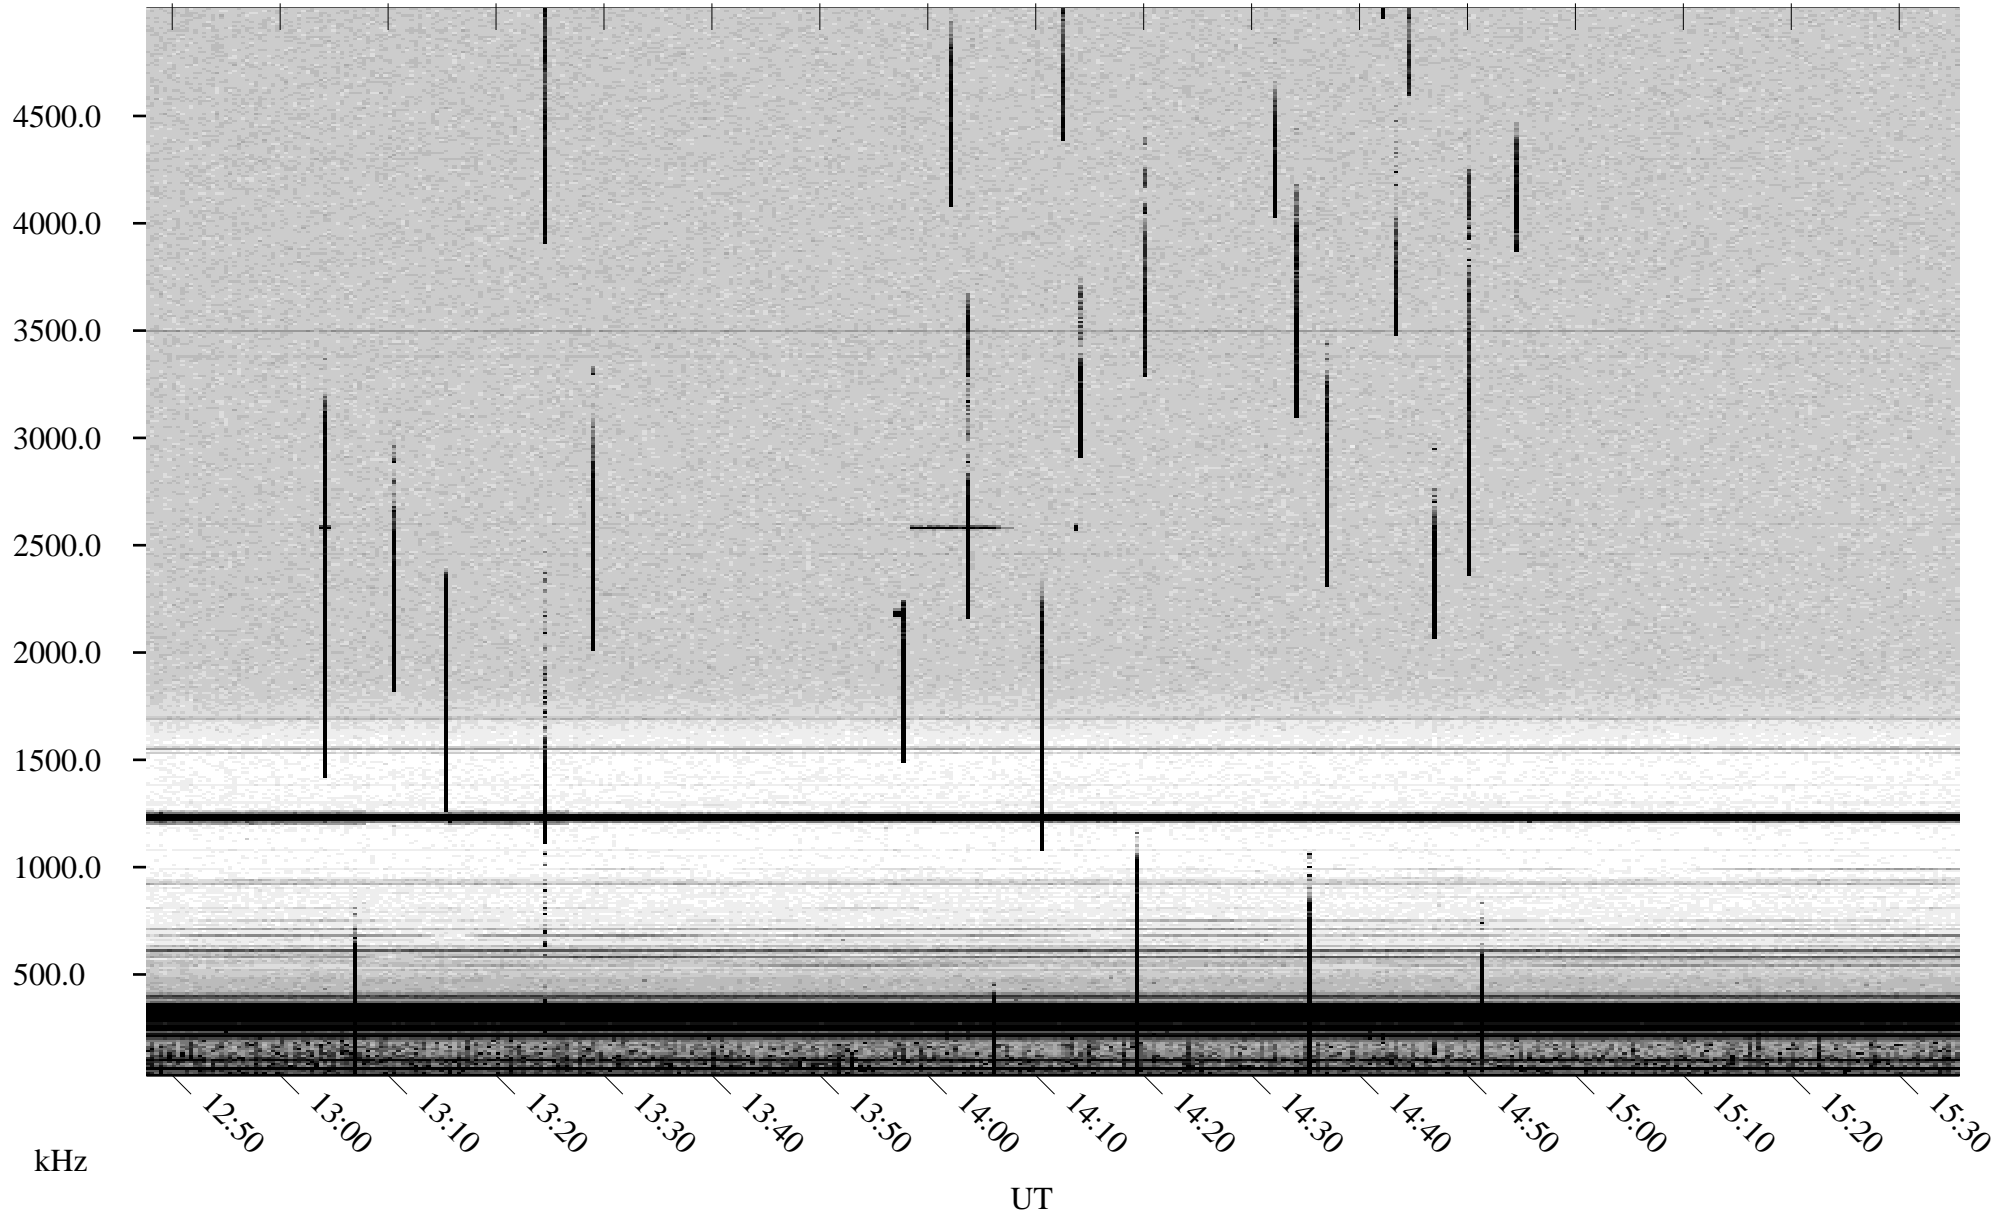

07/14/2000 Churchill, MTB

Linear Scale Black = 161 White = 15

ch00196l.r00m max_12

Page 1

07/14/2000 Churchill, MTB

Linear Scale Black = 161 White = 15

ch00196l.r00m max_12

Page 2

07/15/2000 Churchill, MTB

Linear Scale Black = 161 White = 15

ch00196l.r00m max_12

Page 3

07/15/2000 Churchill, MTB

Linear Scale Black = 161 White = 15

ch00196l.r00m max_12

Page 4

07/15/2000 Churchill, MTB

Linear Scale Black = 161 White = 15

ch00196l.r00m max_12

Page 5

07/15/2000 Churchill, MTB

Linear Scale Black = 161 White = 15

ch00196l.r00m max_12

Page 6

07/15/2000 Churchill, MTB

Linear Scale Black = 161 White = 15

ch00196l.r00m max_12

Page 7

07/15/2000 Churchill, MTB

Linear Scale Black = 161 White = 15

ch00196l.r00m max_12