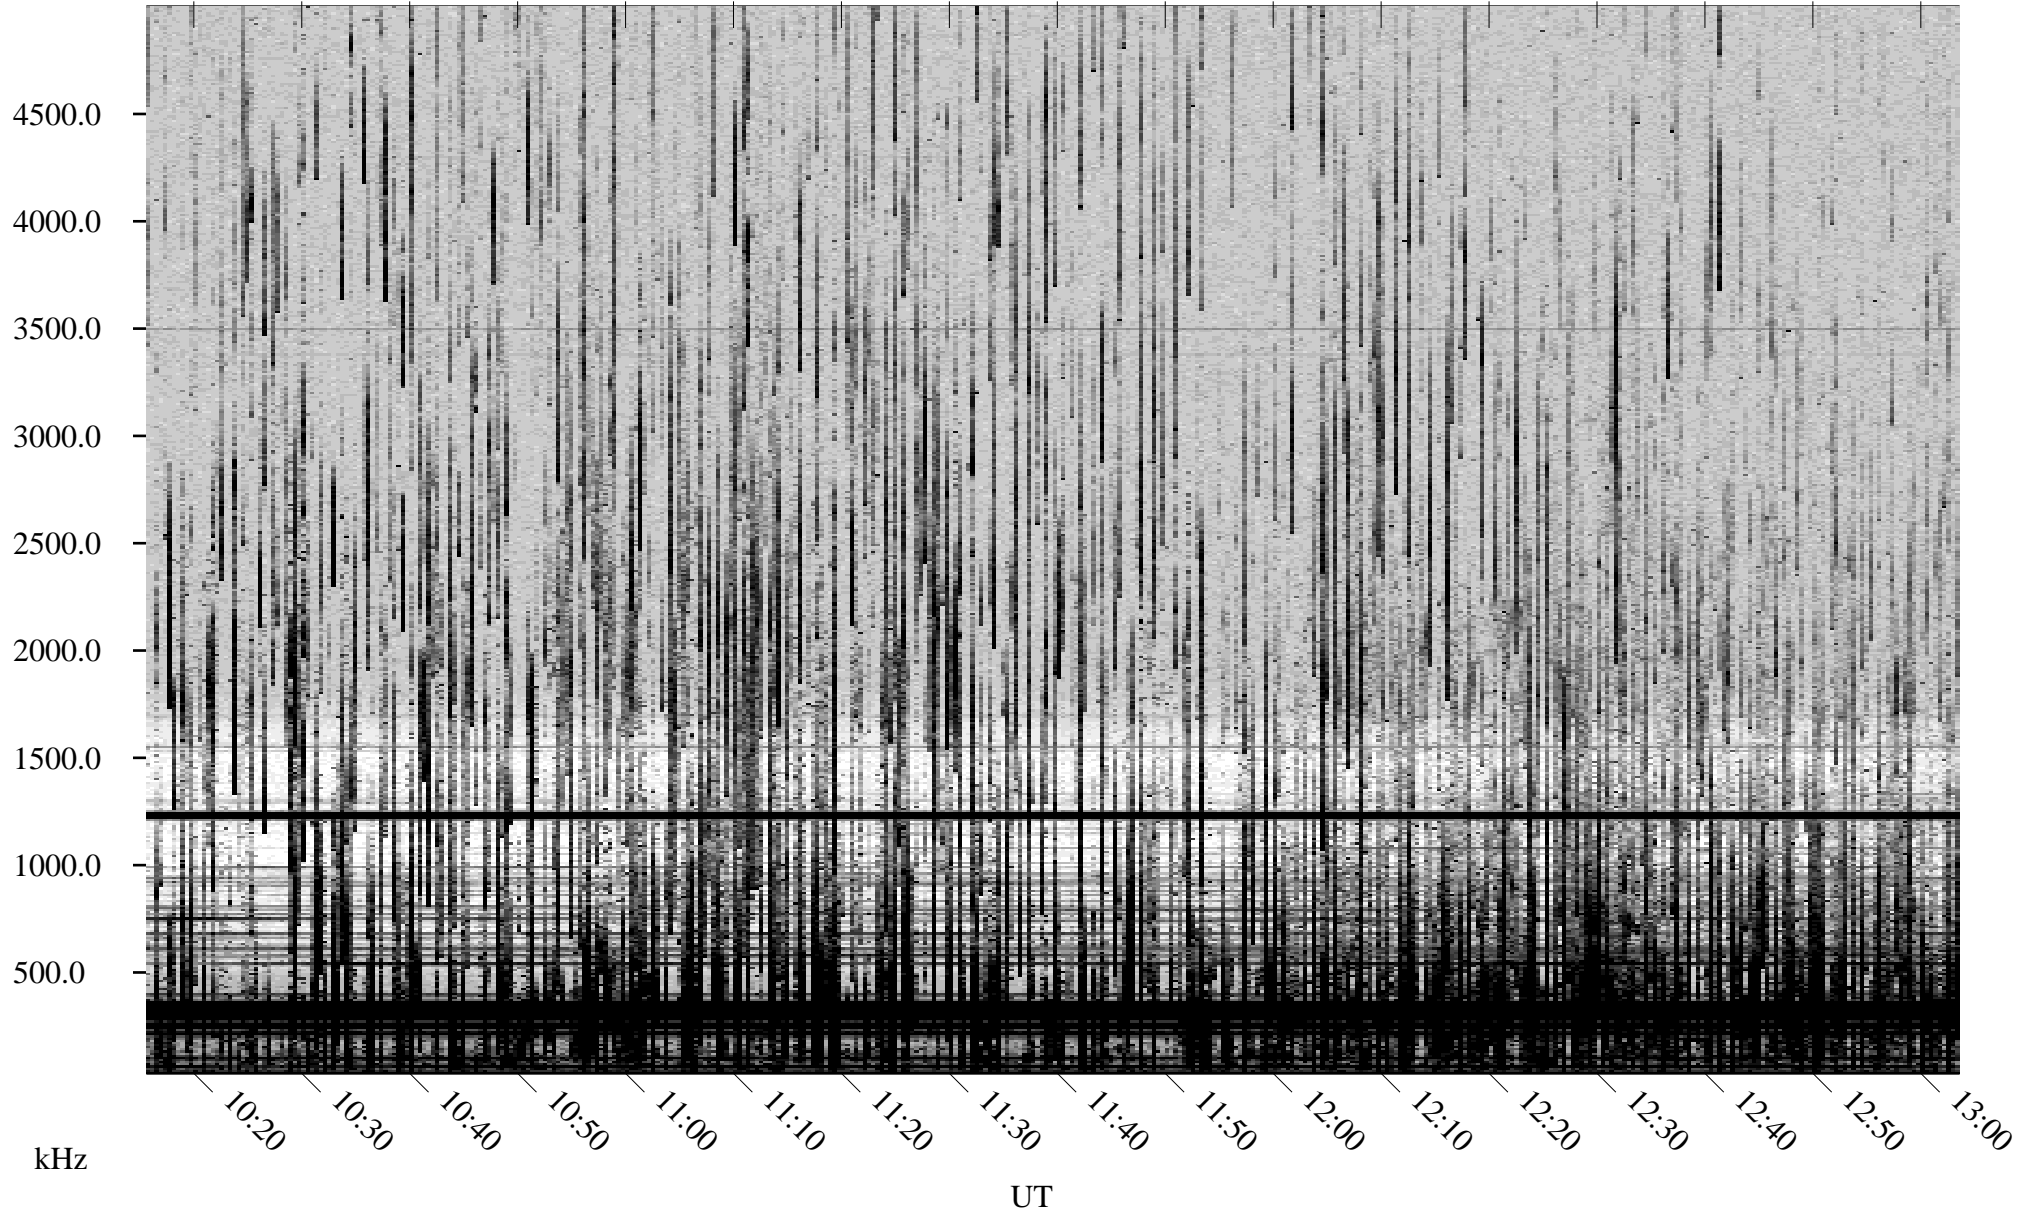

07/17/2000 Churchill, MTB

Linear Scale Black = 161 White = 15

ch00199l.r00m max_12

Page 1

07/17/2000 Churchill, MTB

Linear Scale Black = 161 White = 15

ch00199l.r00m max_12

Page 2

07/17/2000 Churchill, MTB

Linear Scale Black = 161 White = 15

ch00199l.r00m max_12

Page 3

07/17/2000 Churchill, MTB

Linear Scale Black = 161 White = 15

ch00199l.r00m max_12

07/17/2000 Churchill, MTB

Linear Scale Black = 161 White = 15

ch00199l.r00m max_12