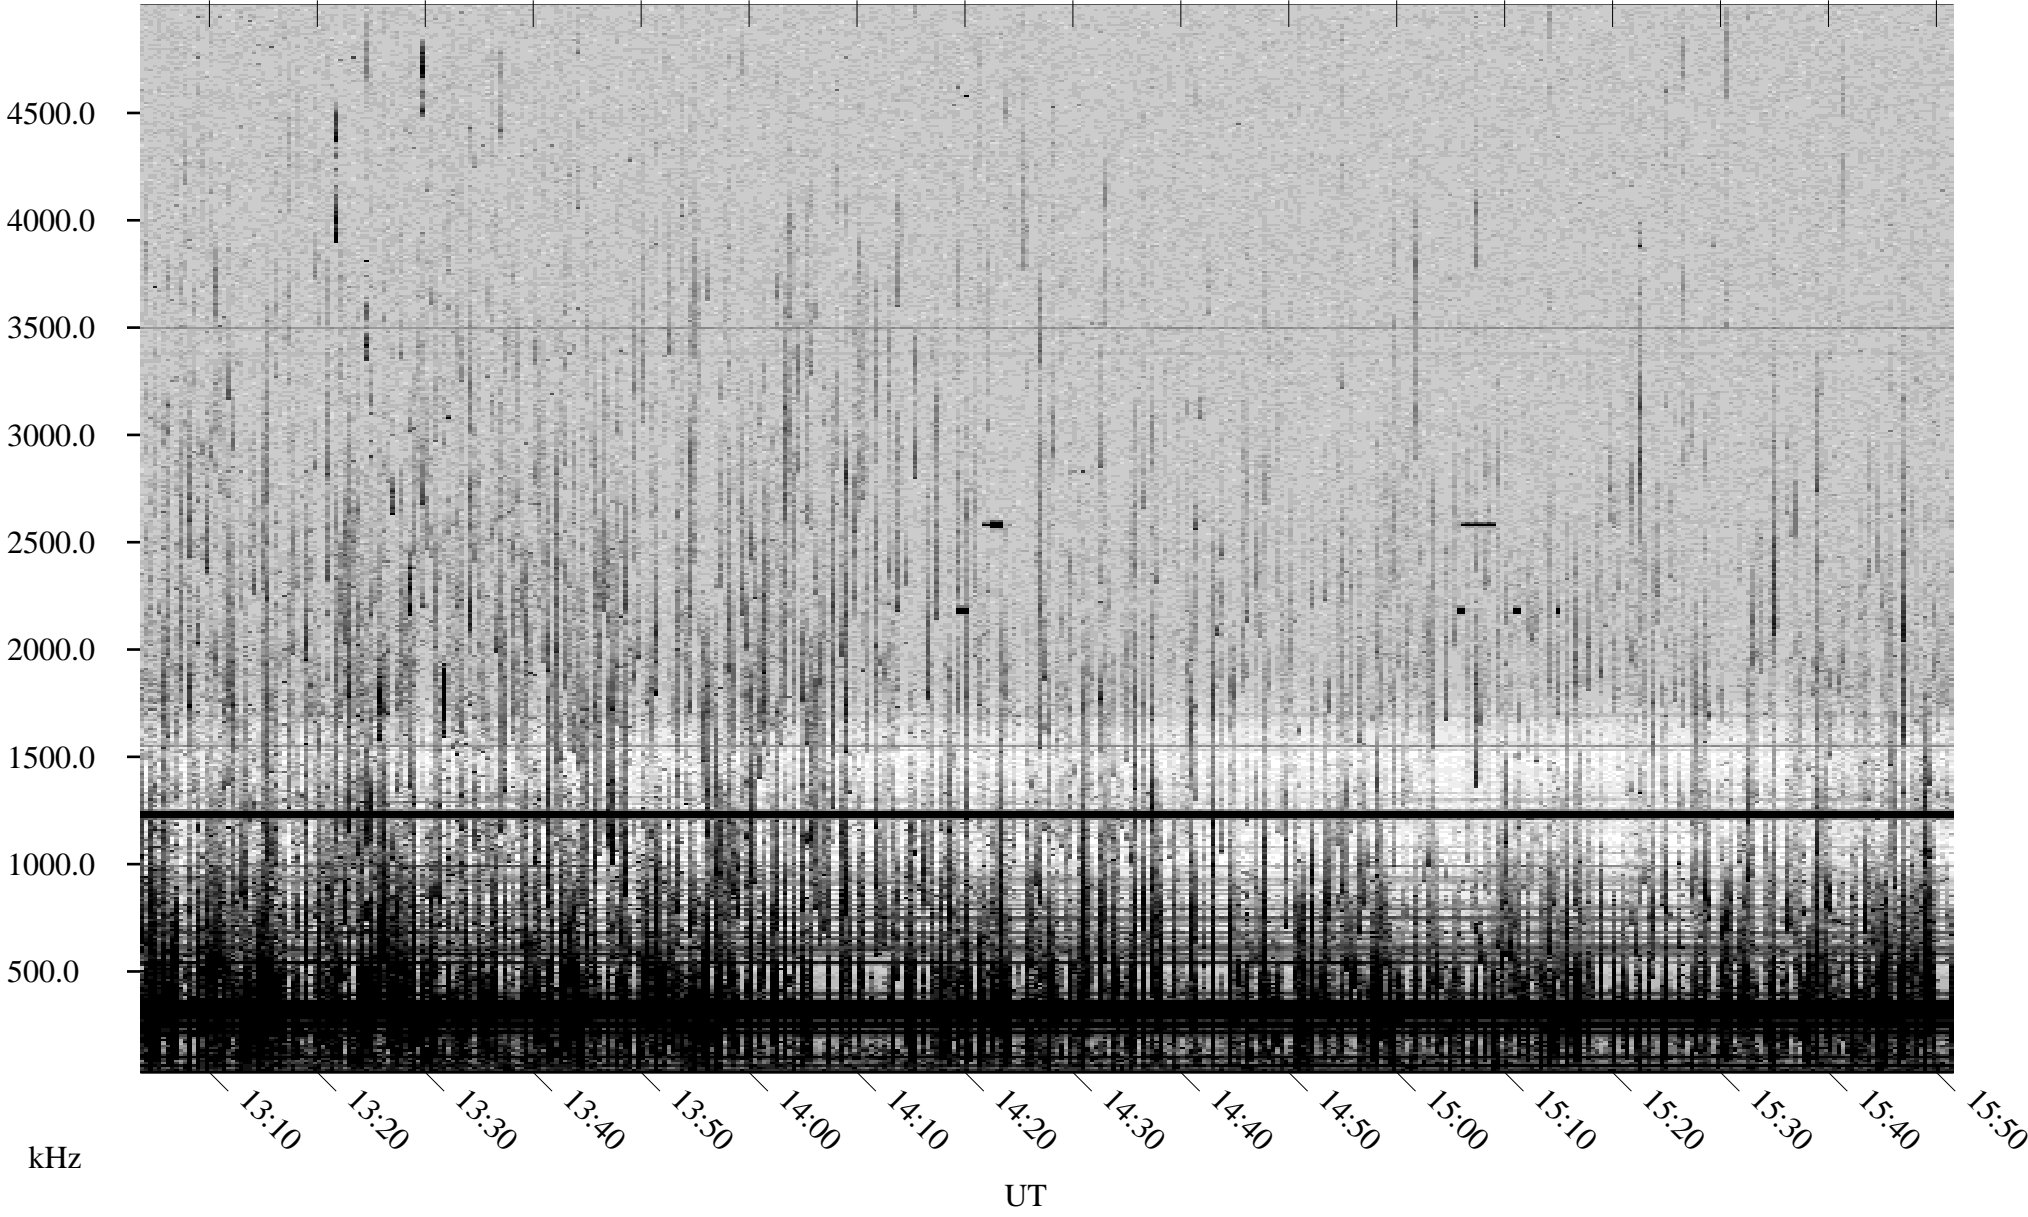

07/17/2000 Churchill, MTB

Linear Scale Black = 161 White = 15

ch00199l.r00m max_12

Page 1

07/17/2000 Churchill, MTB

Linear Scale Black = 161 White = 15

ch00199l.r00m max_12

Page 2

07/17/2000 Churchill, MTB

Linear Scale Black = 161 White = 15

ch00199l.r00m max_12

Page 3

07/17/2000 Churchill, MTB

Linear Scale Black = 161 White = 15

ch00199l.r00m max_12

07/17/2000 Churchill, MTB

Linear Scale Black = 161 White = 15

ch00199l.r00m max_12