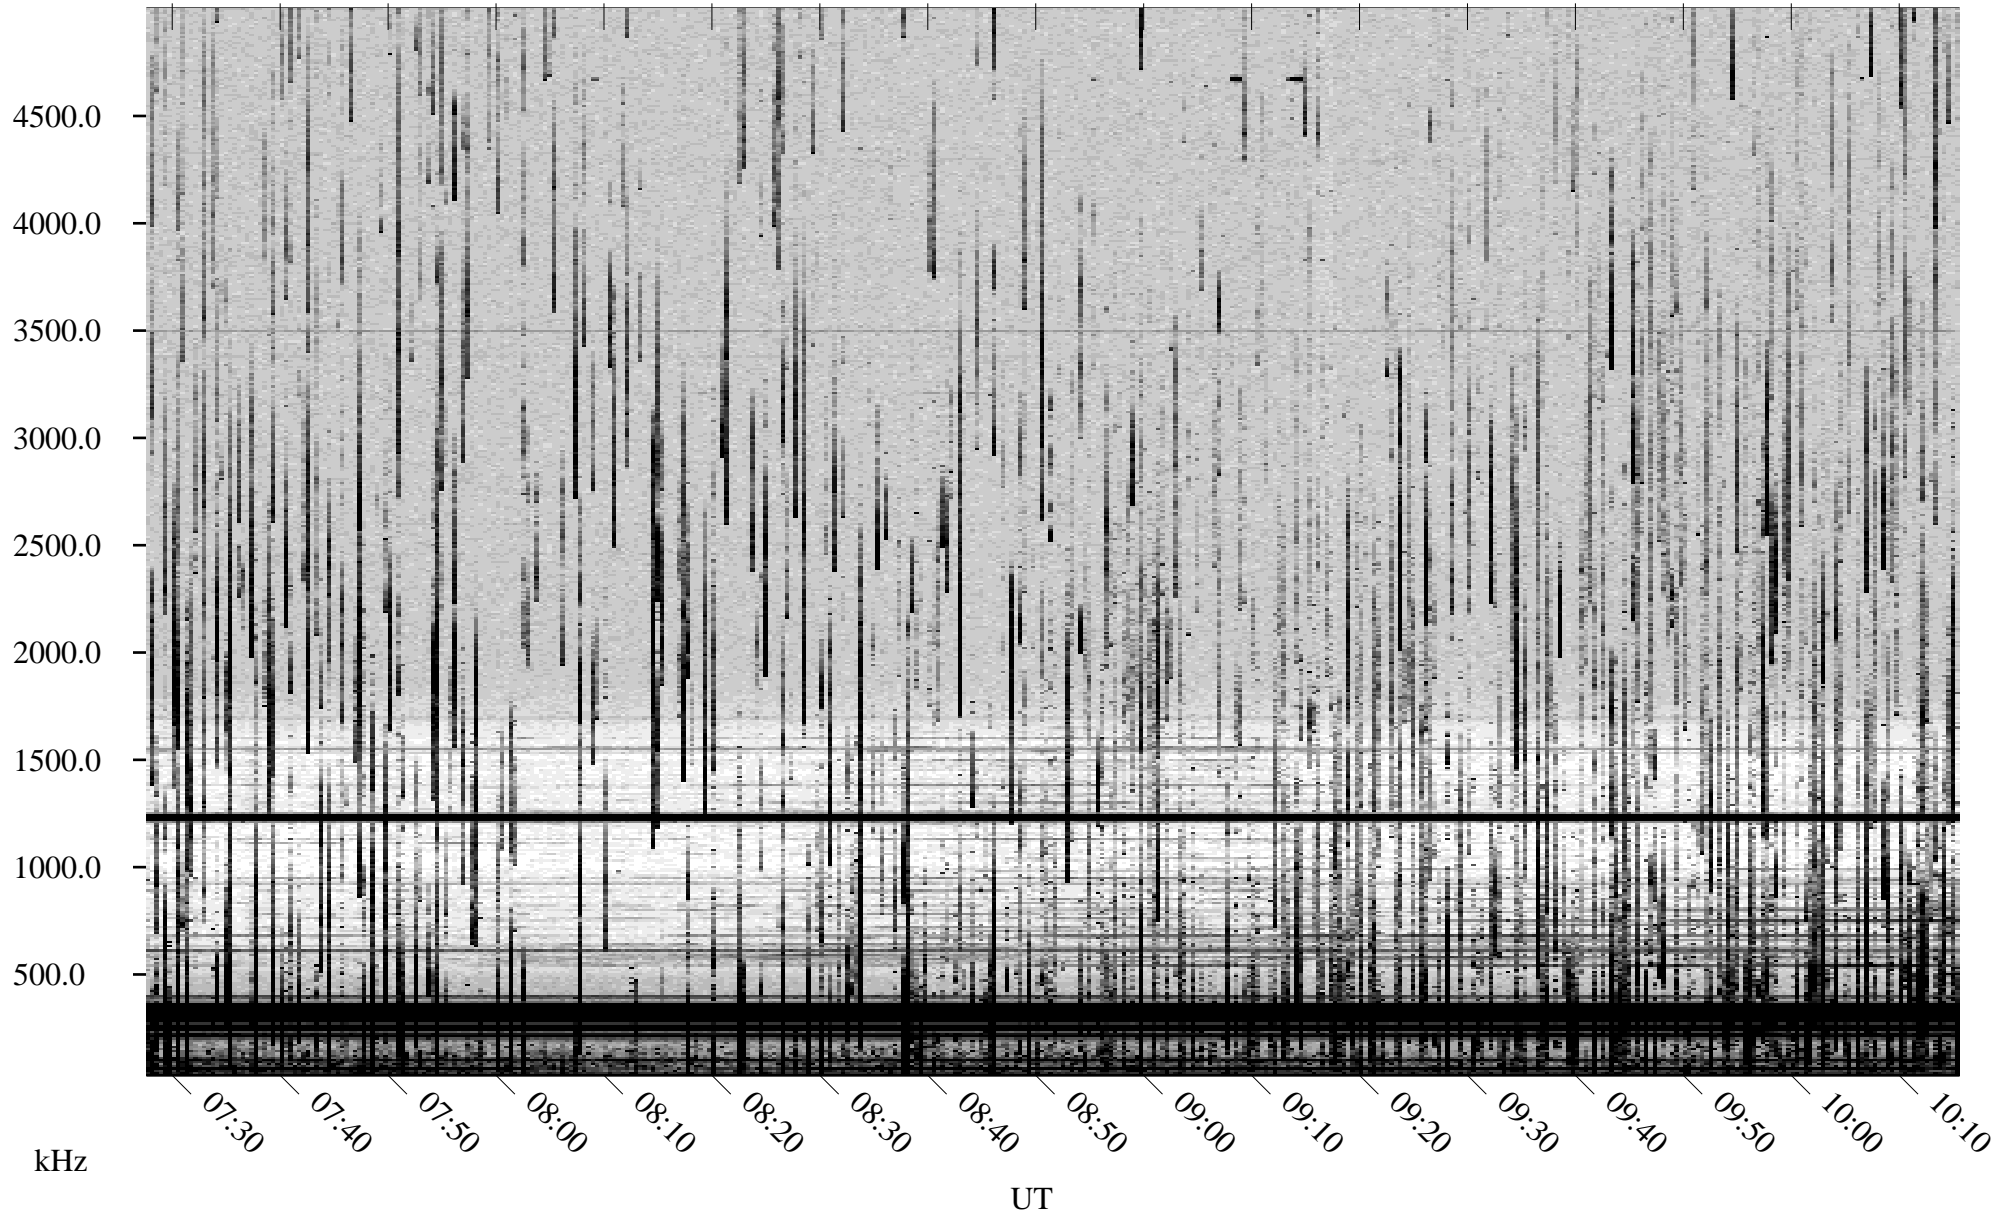

07/17/2000 Churchill, MTB

Linear Scale Black = 161 White = 15

ch00199l.r00m max_12

Page 1

07/17/2000 Churchill, MTB

Linear Scale Black = 161 White = 15

ch00199l.r00m max_12

Page 2

07/17/2000 Churchill, MTB

Linear Scale Black = 161 White = 15

ch00199l.r00m max_12

Page 3

07/17/2000 Churchill, MTB

Linear Scale Black = 161 White = 15

ch00199l.r00m max_12

07/17/2000 Churchill, MTB

Linear Scale Black = 161 White = 15

ch00199l.r00m max_12