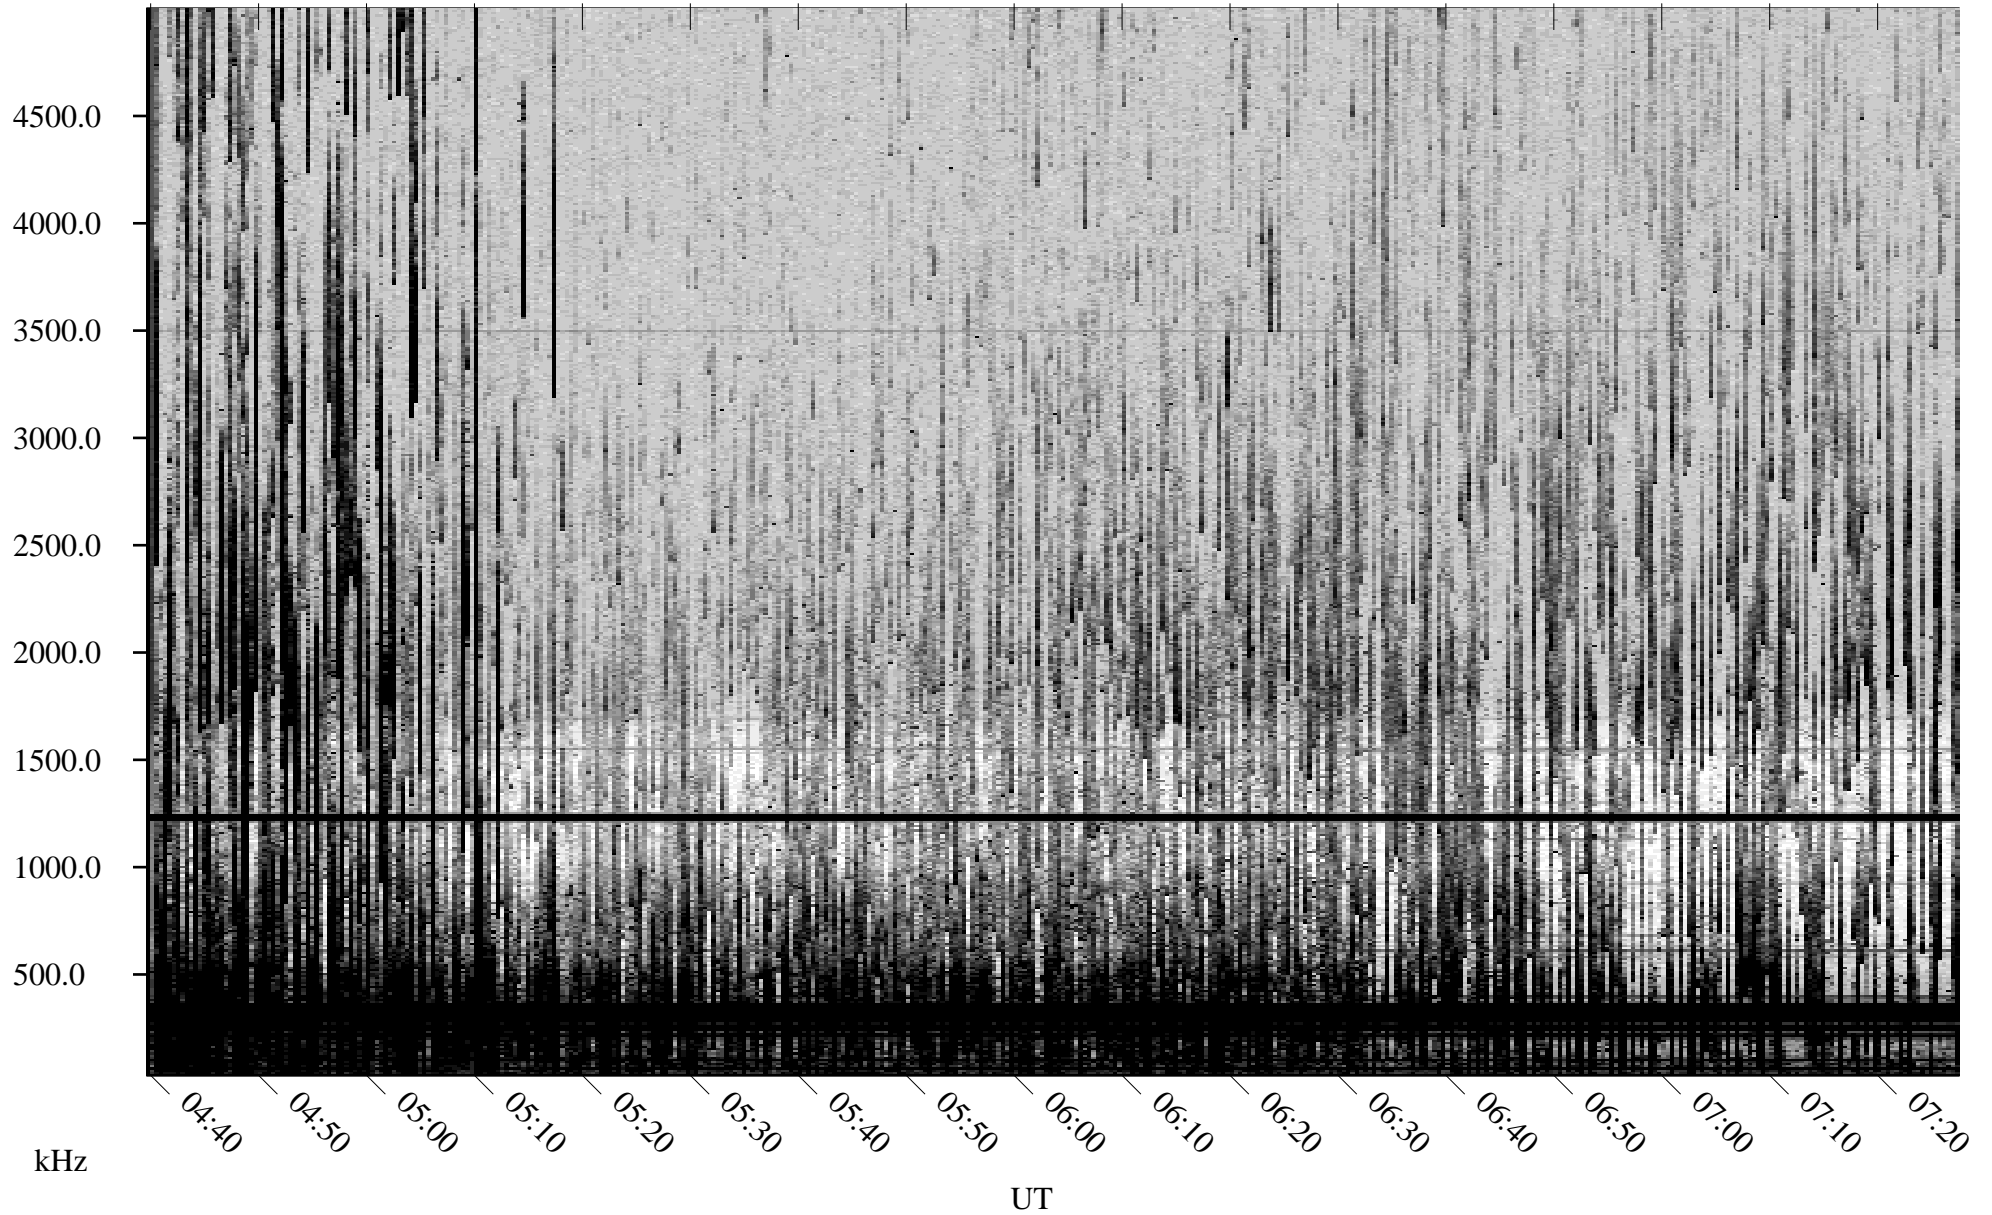

07/17/2000 Churchill, MTB

Linear Scale Black = 161 White = 15

ch00199l.r00m max_12

Page 1

07/17/2000 Churchill, MTB

Linear Scale Black = 161 White = 15

ch00199l.r00m max_12

Page 2

07/17/2000 Churchill, MTB

Linear Scale Black = 161 White = 15

ch00199l.r00m max_12

Page 3

07/17/2000 Churchill, MTB

Linear Scale Black = 161 White = 15

ch00199l.r00m max_12

07/17/2000 Churchill, MTB

Linear Scale Black = 161 White = 15

ch00199l.r00m max_12