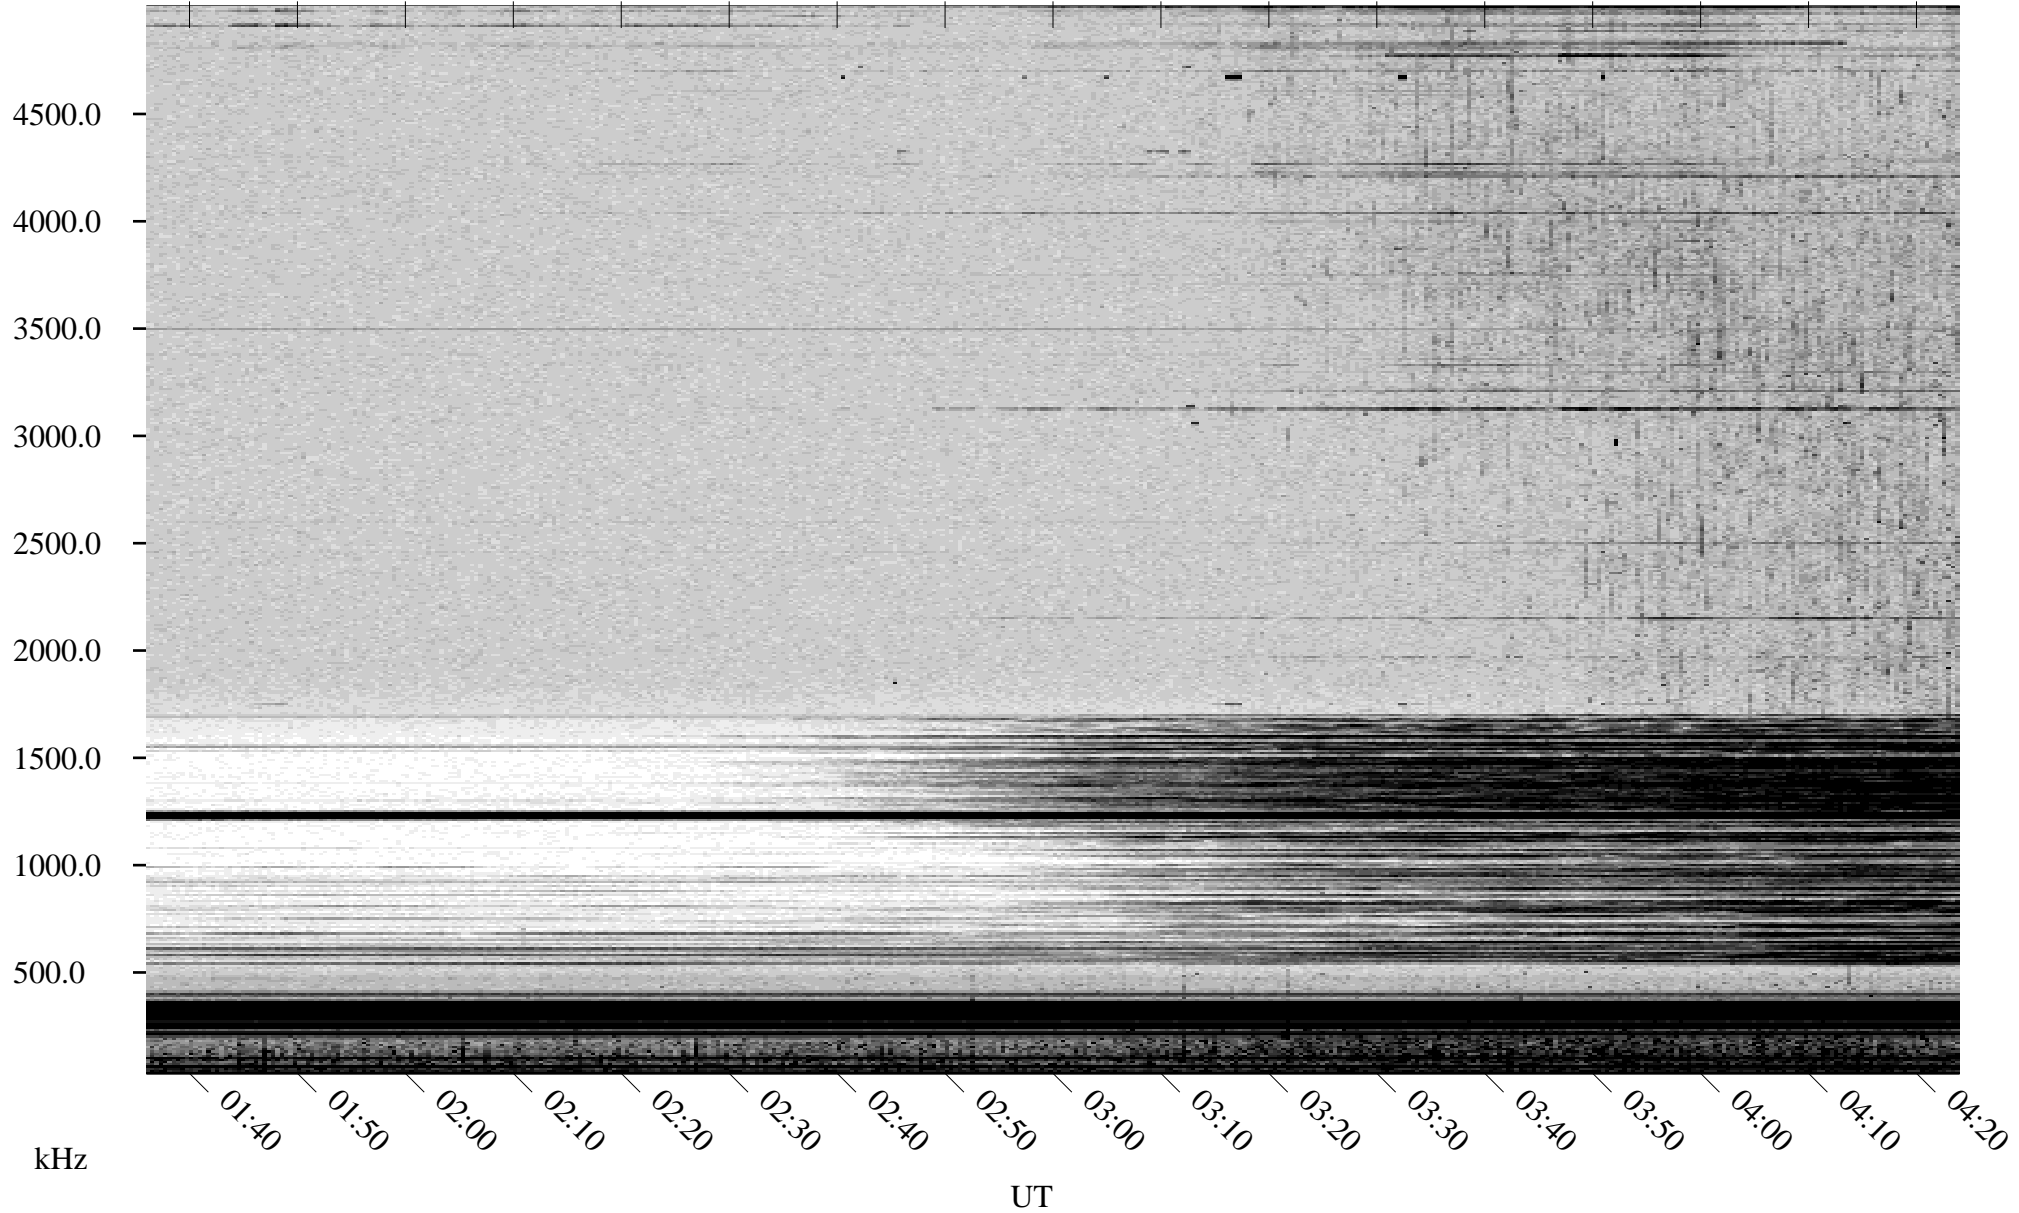

07/18/2000 Churchill, MTB

Linear Scale Black = 161 White = 15

ch00200l.r00m max_12

Page 1

07/18/2000 Churchill, MTB

Linear Scale Black = 161 White = 15

ch00200l.r00m max_12

Page 2

07/19/2000 Churchill, MTB

Linear Scale Black = 161 White = 15

ch00200l.r00m max_12

Page 3

07/19/2000 Churchill, MTB

Linear Scale Black = 161 White = 15

ch00200l.r00m max_12

Page 4

07/19/2000 Churchill, MTB

Linear Scale Black = 161 White = 15

ch00200l.r00m max_12

Page 5

07/19/2000 Churchill, MTB

Linear Scale Black = 161 White = 15

ch00200l.r00m max_12

Page 6

07/19/2000 Churchill, MTB

Linear Scale Black = 161 White = 15

ch00200l.r00m max_12

Page 7

07/19/2000 Churchill, MTB

Linear Scale Black = 161 White = 15

ch00200l.r00m max_12