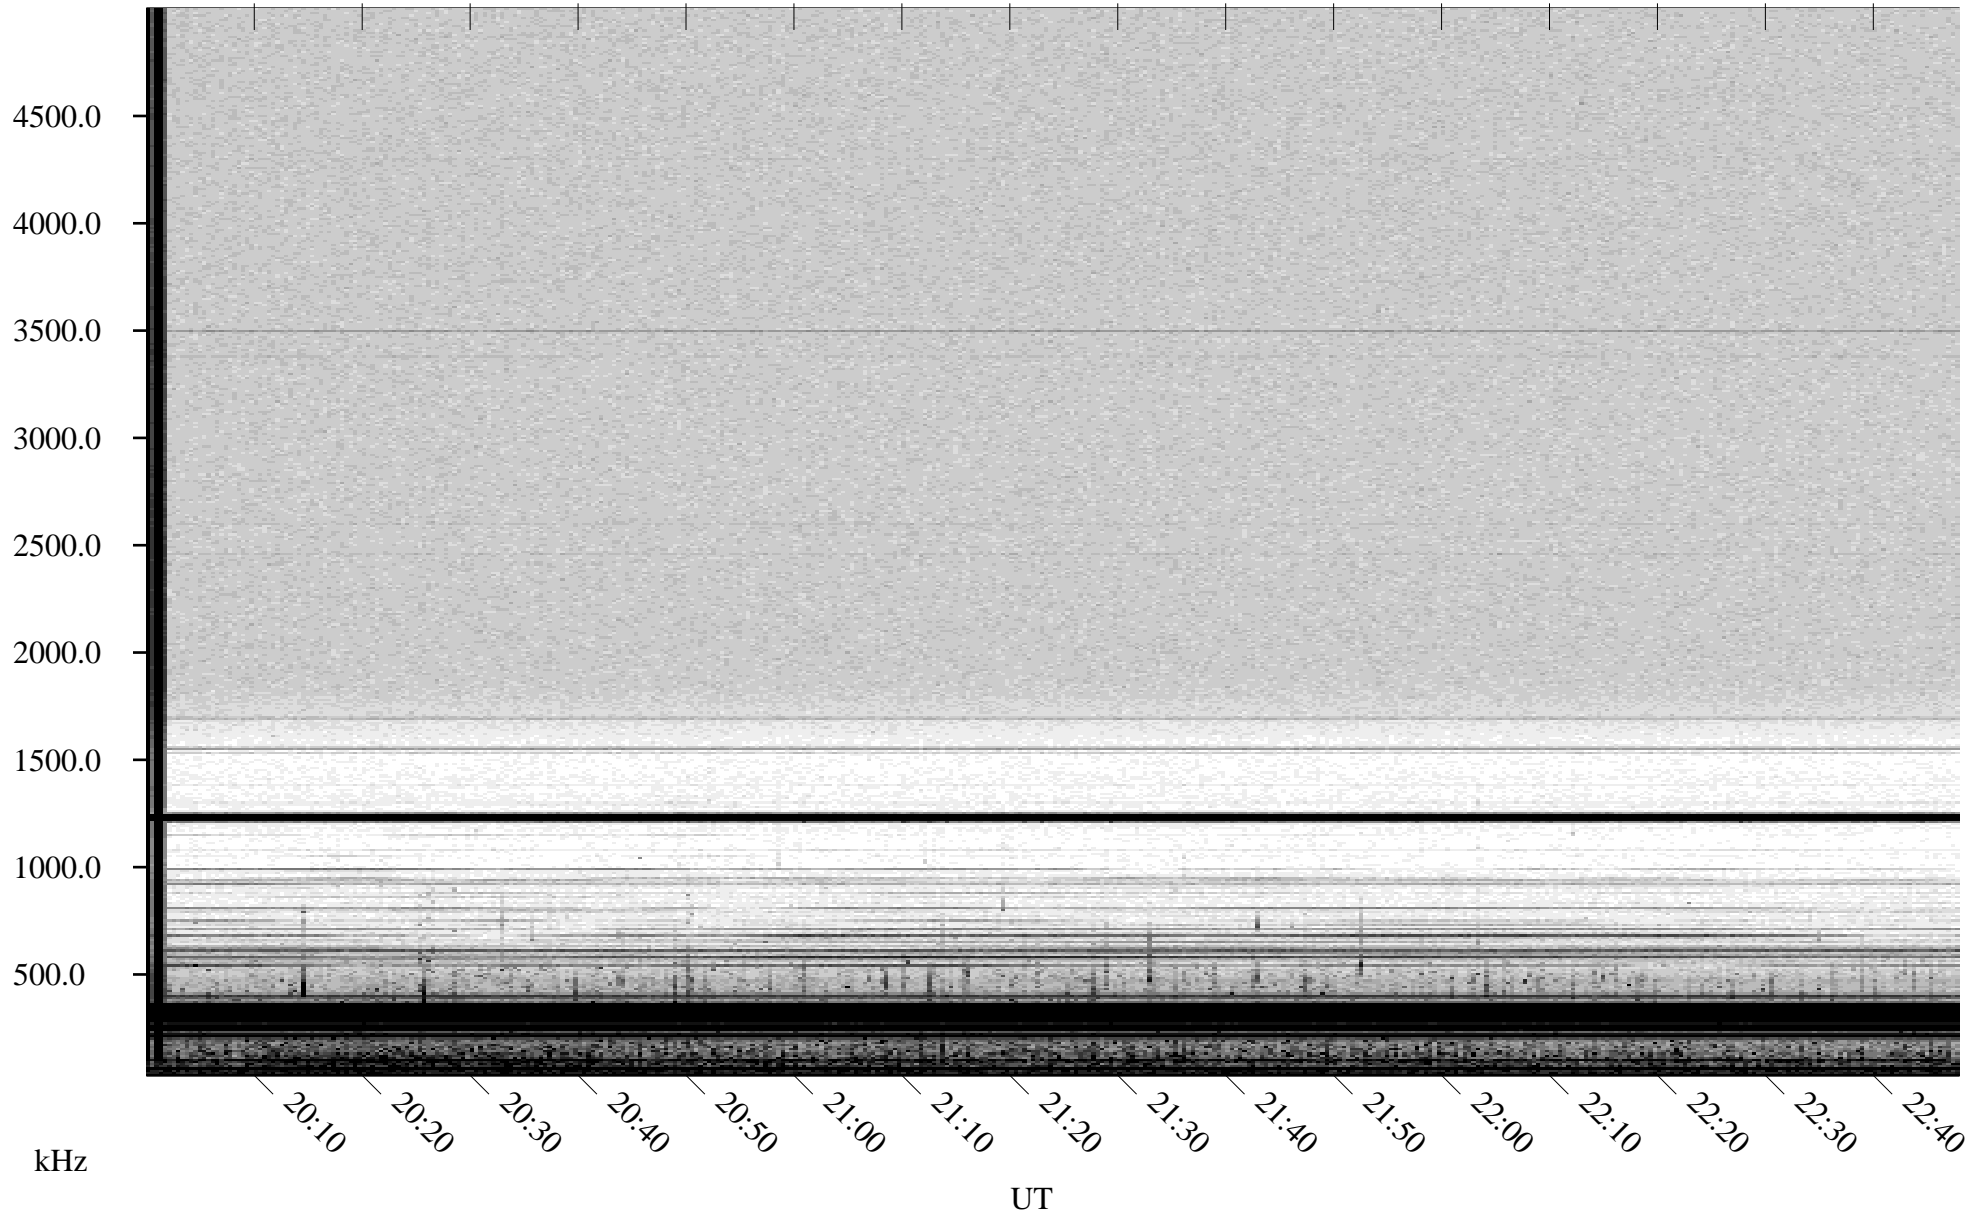

07/18/2000 Churchill, MTB

Linear Scale Black = 161 White = 15

ch00200l.r00m max_12

Page 1

07/18/2000 Churchill, MTB

Linear Scale Black = 161 White = 15

ch00200l.r00m max_12

Page 2

07/19/2000 Churchill, MTB

Linear Scale Black = 161 White = 15

ch00200l.r00m max_12

Page 3

07/19/2000 Churchill, MTB

Linear Scale Black = 161 White = 15

ch00200l.r00m max_12

Page 4

07/19/2000 Churchill, MTB

Linear Scale Black = 161 White = 15

ch00200l.r00m max_12

Page 5

07/19/2000 Churchill, MTB

Linear Scale Black = 161 White = 15

ch00200l.r00m max_12

Page 6

07/19/2000 Churchill, MTB

Linear Scale Black = 161 White = 15

ch00200l.r00m max_12

Page 7

07/19/2000 Churchill, MTB

Linear Scale Black = 161 White = 15

ch00200l.r00m max_12