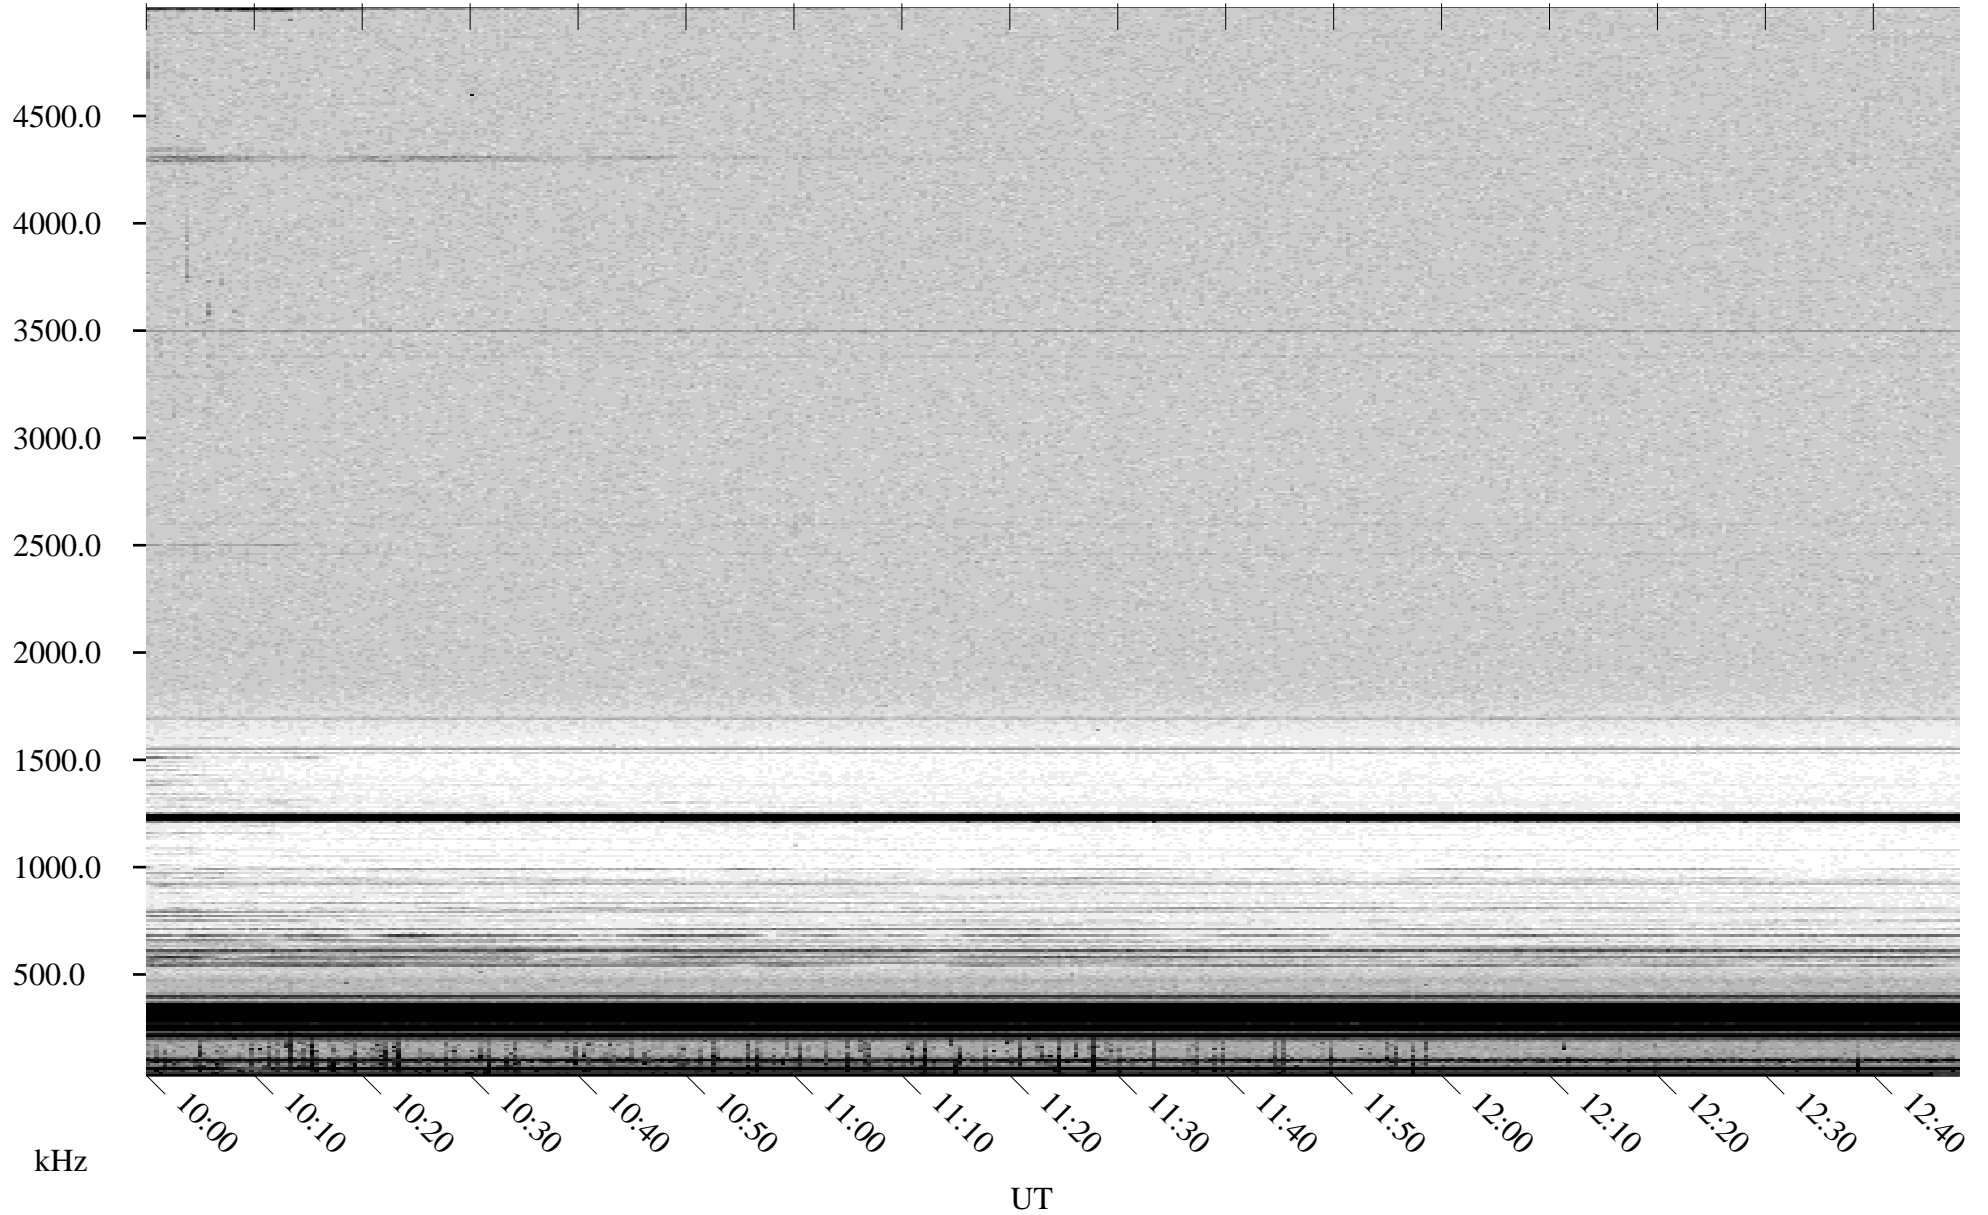

07/18/2000 Churchill, MTB

Linear Scale Black = 161 White = 15

ch00200l.r00m max_12

Page 1

07/18/2000 Churchill, MTB

Linear Scale Black = 161 White = 15

ch00200l.r00m max_12

Page 2

07/19/2000 Churchill, MTB

Linear Scale Black = 161 White = 15

ch00200l.r00m max_12

Page 3

07/19/2000 Churchill, MTB

Linear Scale Black = 161 White = 15

ch00200l.r00m max_12

Page 4

07/19/2000 Churchill, MTB

Linear Scale Black = 161 White = 15

ch00200l.r00m max_12

Page 5

07/19/2000 Churchill, MTB

Linear Scale Black = 161 White = 15

ch00200l.r00m max_12

Page 6

07/19/2000 Churchill, MTB

Linear Scale Black = 161 White = 15

ch00200l.r00m max_12

Page 7

07/19/2000 Churchill, MTB

Linear Scale Black = 161 White = 15

ch00200l.r00m max_12