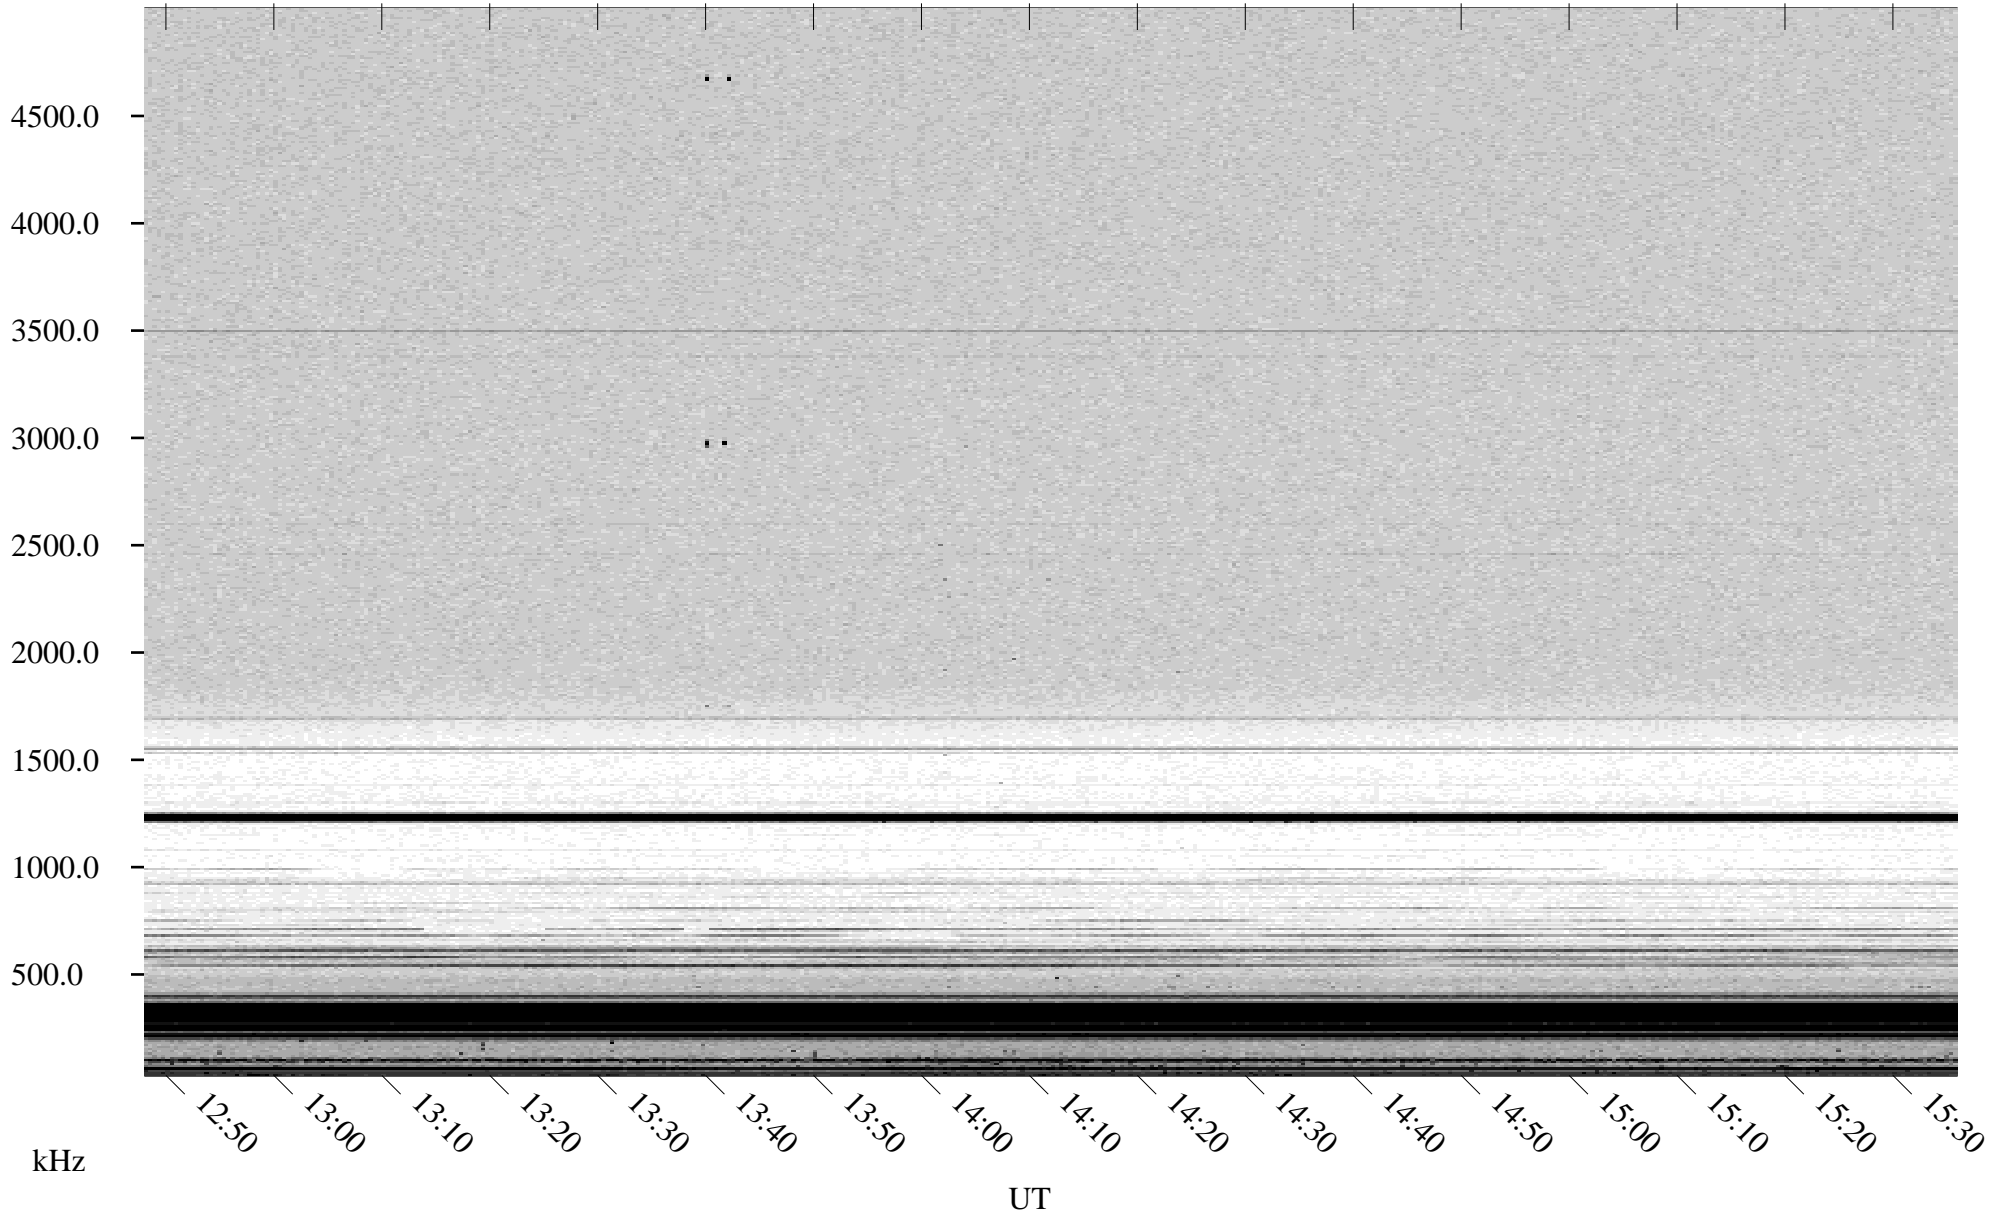

07/18/2000 Churchill, MTB

Linear Scale Black = 161 White = 15

ch00200l.r00m max_12

Page 1

07/18/2000 Churchill, MTB

Linear Scale Black = 161 White = 15

ch00200l.r00m max_12

Page 2

07/19/2000 Churchill, MTB

Linear Scale Black = 161 White = 15

ch00200l.r00m max_12

Page 3

07/19/2000 Churchill, MTB

Linear Scale Black = 161 White = 15

ch00200l.r00m max_12

Page 4

07/19/2000 Churchill, MTB

Linear Scale Black = 161 White = 15

ch00200l.r00m max_12

Page 5

07/19/2000 Churchill, MTB

Linear Scale Black = 161 White = 15

ch00200l.r00m max_12

Page 6

07/19/2000 Churchill, MTB

Linear Scale Black = 161 White = 15

ch00200l.r00m max_12

Page 7

07/19/2000 Churchill, MTB

Linear Scale Black = 161 White = 15

ch00200l.r00m max_12