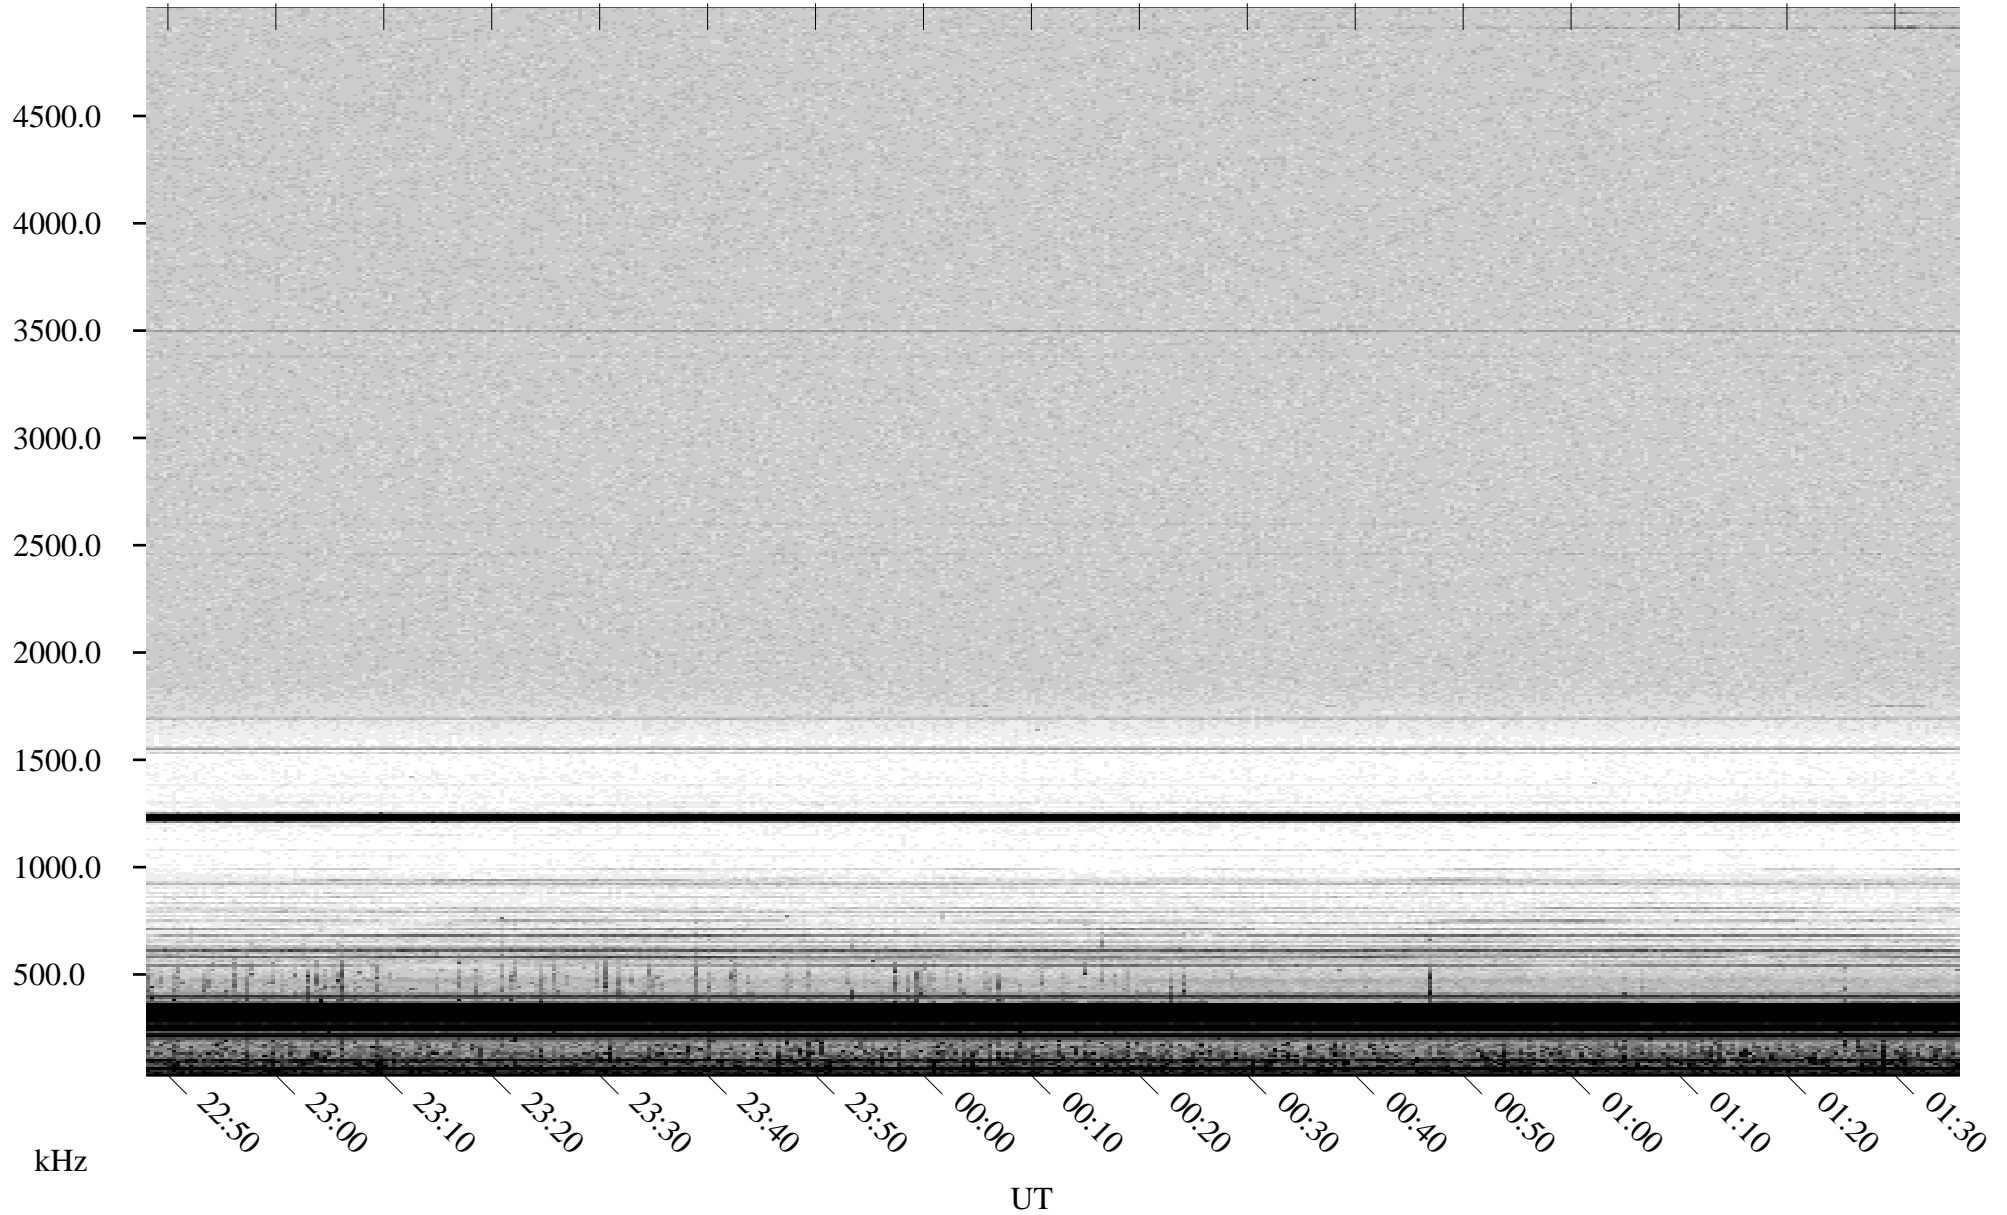

07/18/2000 Churchill, MTB

Linear Scale Black = 161 White = 15

ch00200l.r00m max_12

Page 1

07/18/2000 Churchill, MTB

Linear Scale Black = 161 White = 15

ch00200l.r00m max_12

Page 2

07/19/2000 Churchill, MTB

Linear Scale Black = 161 White = 15

ch00200l.r00m max_12

Page 3

07/19/2000 Churchill, MTB

Linear Scale Black = 161 White = 15

ch00200l.r00m max_12

Page 4

07/19/2000 Churchill, MTB

Linear Scale Black = 161 White = 15

ch00200l.r00m max_12

Page 5

07/19/2000 Churchill, MTB

Linear Scale Black = 161 White = 15

ch00200l.r00m max_12

Page 6

07/19/2000 Churchill, MTB

Linear Scale Black = 161 White = 15

ch00200l.r00m max_12

Page 7

07/19/2000 Churchill, MTB

Linear Scale Black = 161 White = 15

ch00200l.r00m max_12