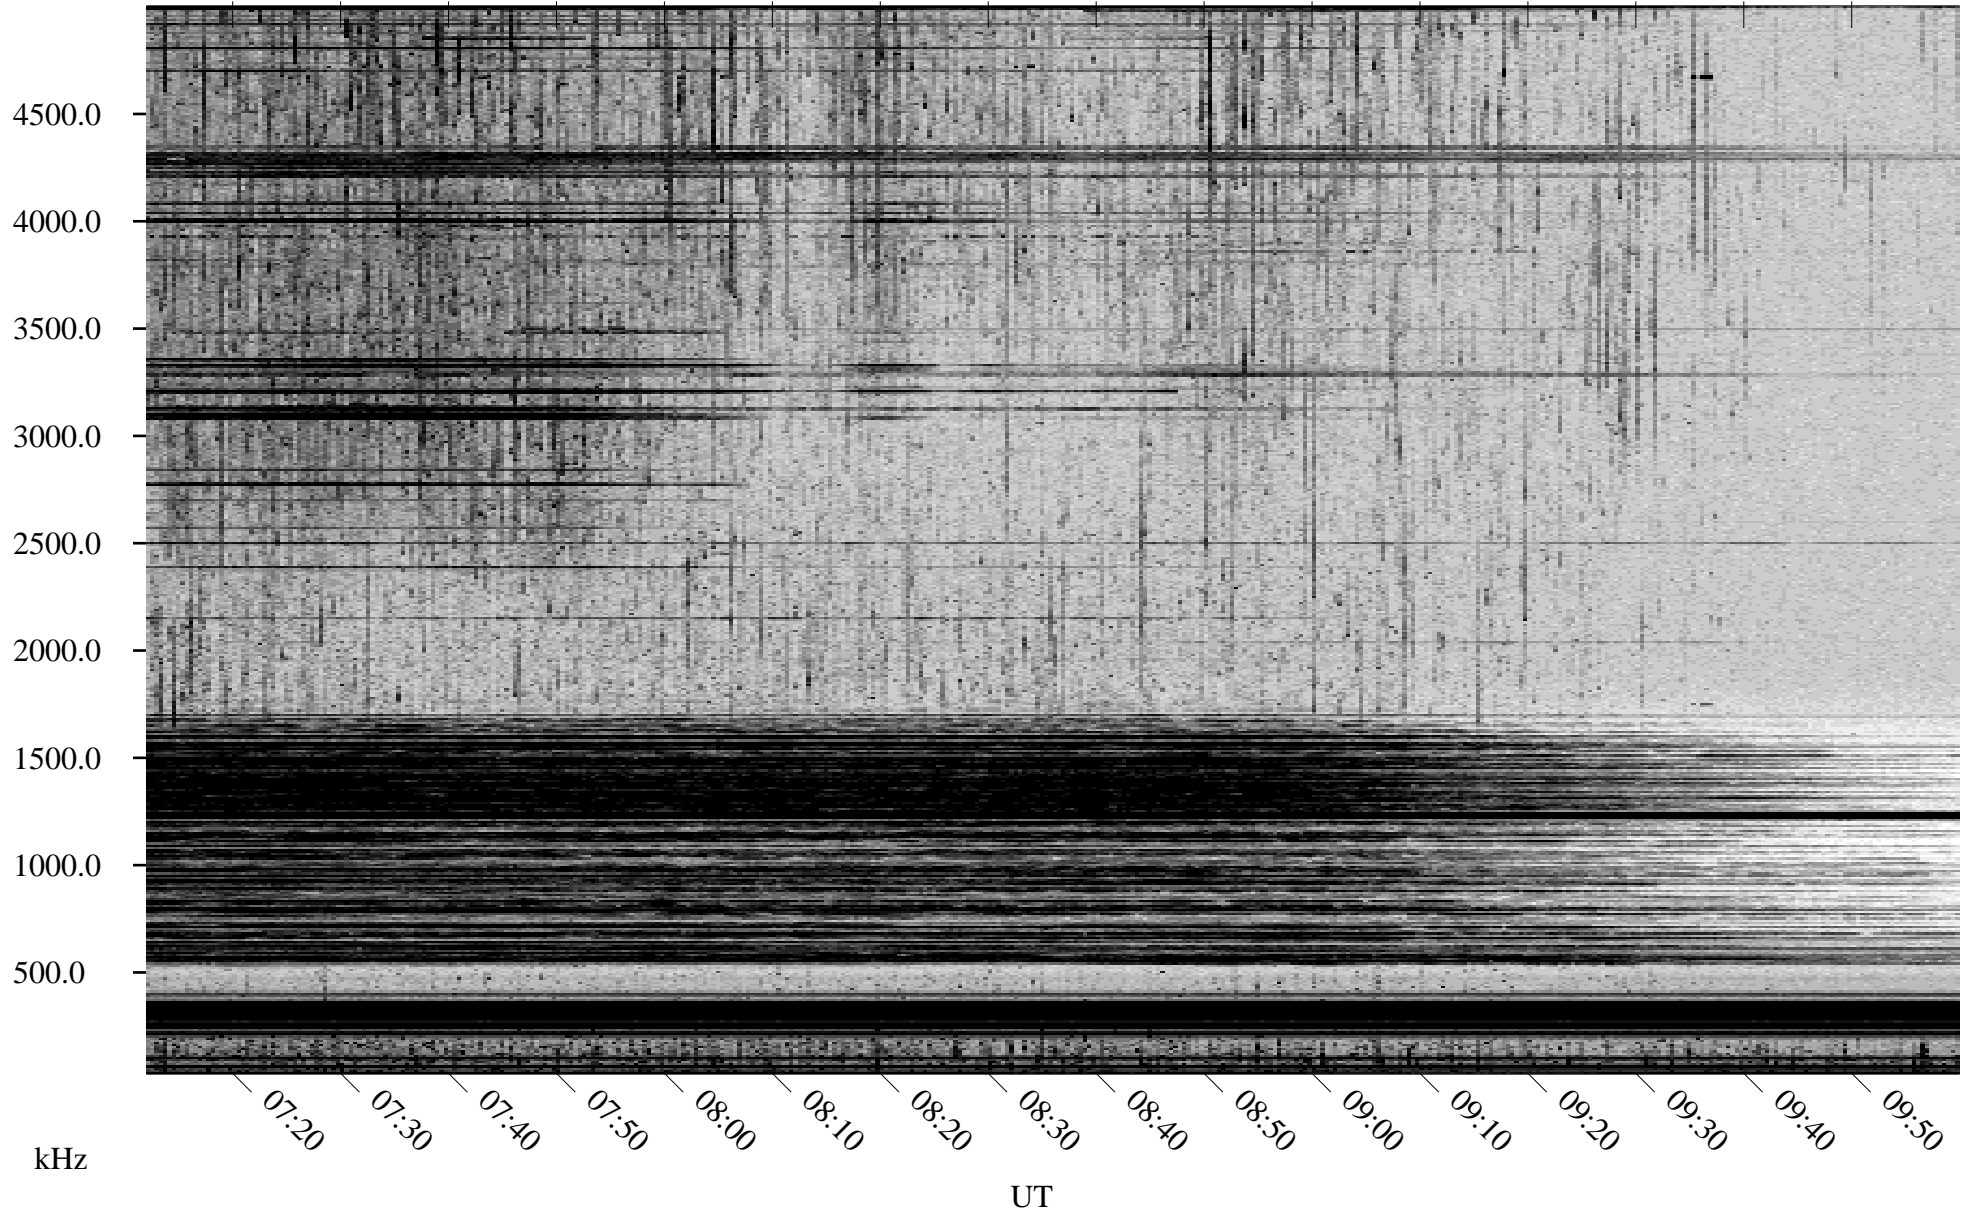

07/18/2000 Churchill, MTB

Linear Scale Black = 161 White = 15

ch00200l.r00m max_12

Page 1

07/18/2000 Churchill, MTB

Linear Scale Black = 161 White = 15

ch00200l.r00m max_12

Page 2

07/19/2000 Churchill, MTB

Linear Scale Black = 161 White = 15

ch00200l.r00m max_12

Page 3

07/19/2000 Churchill, MTB

Linear Scale Black = 161 White = 15

ch00200l.r00m max_12

Page 4

07/19/2000 Churchill, MTB

Linear Scale Black = 161 White = 15

ch00200l.r00m max_12

Page 5

07/19/2000 Churchill, MTB

Linear Scale Black = 161 White = 15

ch00200l.r00m max_12

Page 6

07/19/2000 Churchill, MTB

Linear Scale Black = 161 White = 15

ch00200l.r00m max_12

Page 7

07/19/2000 Churchill, MTB

Linear Scale Black = 161 White = 15

ch00200l.r00m max_12