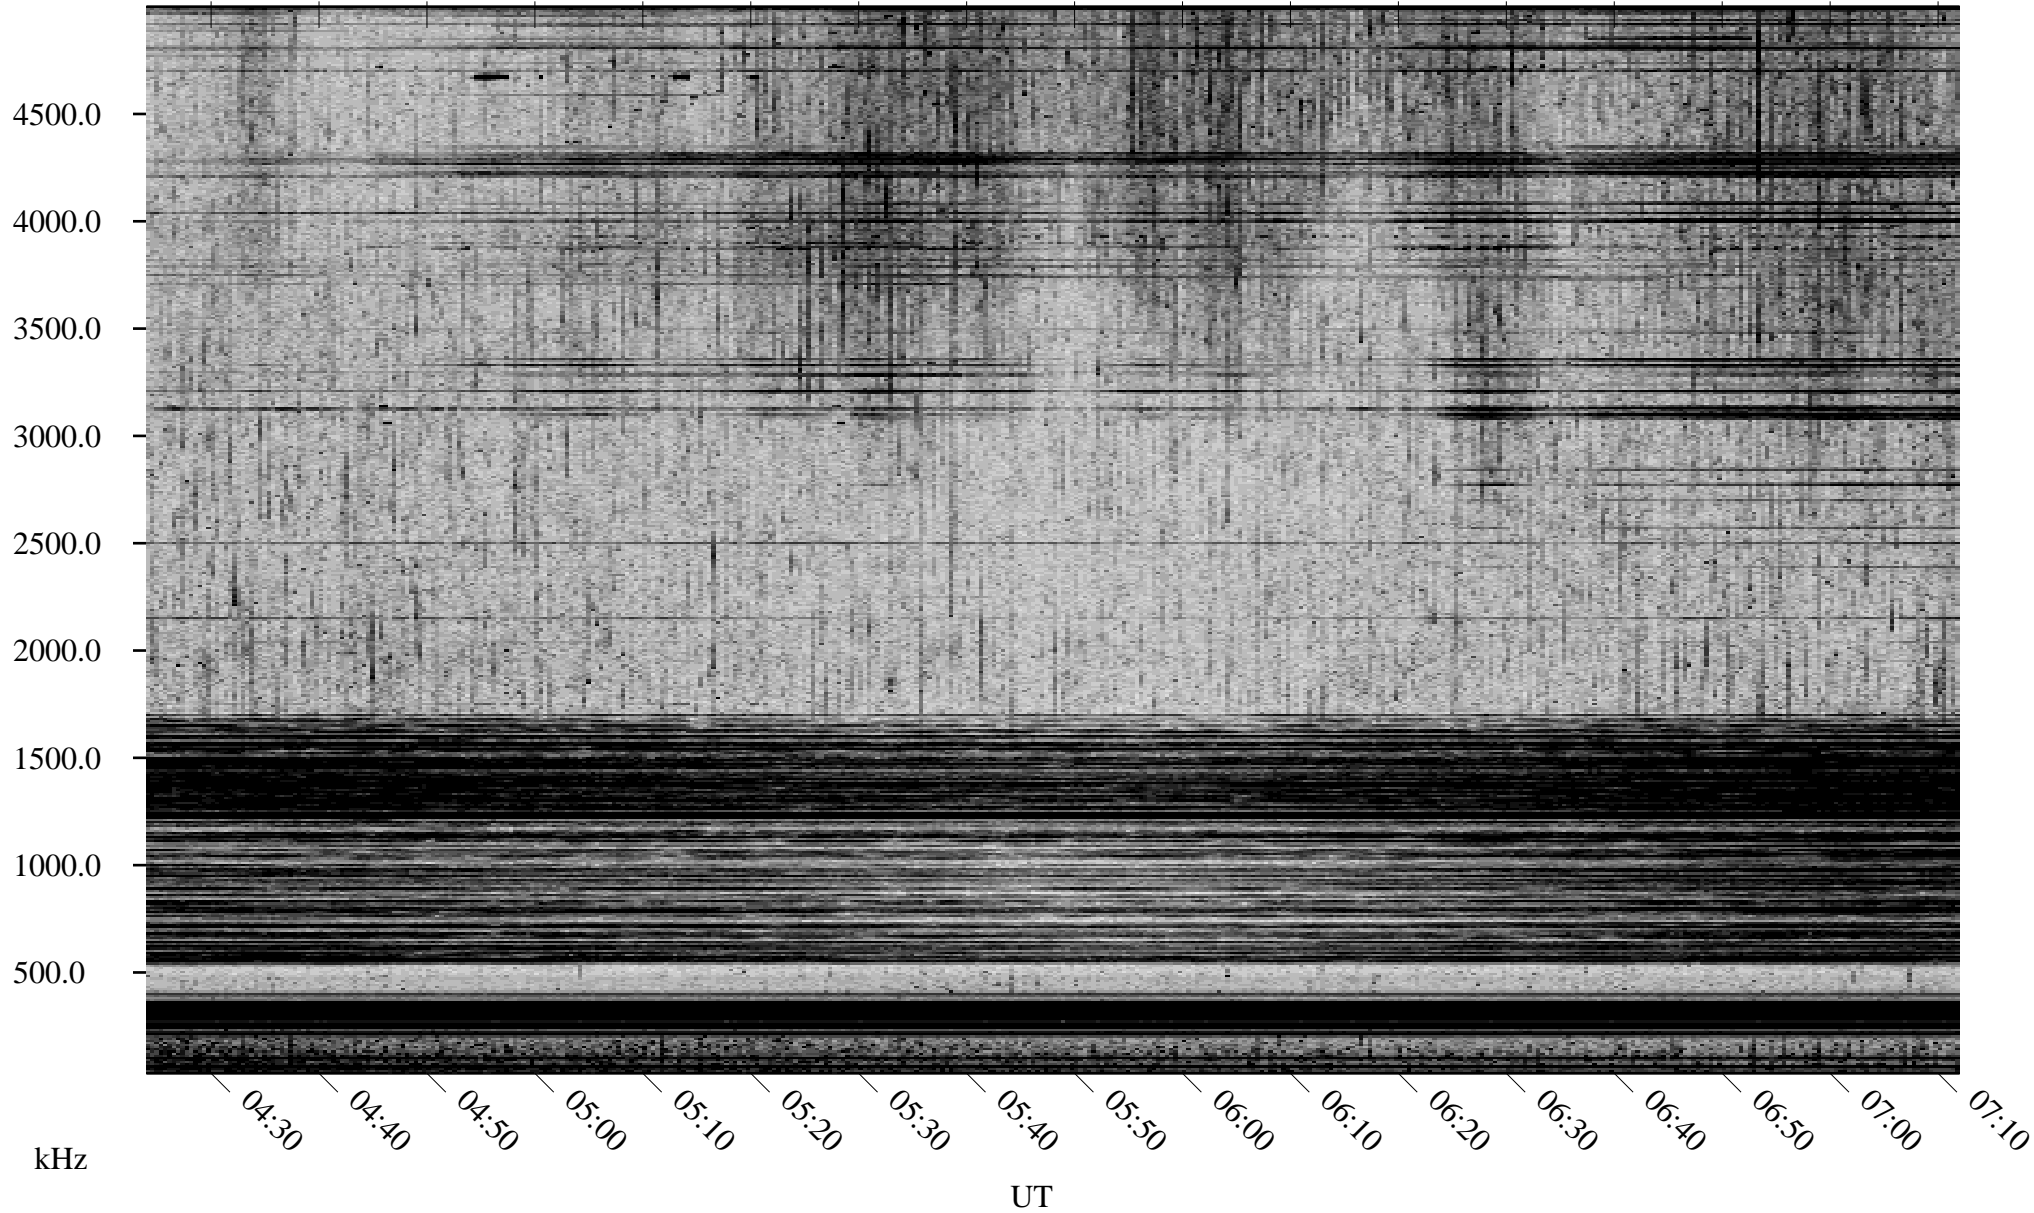

07/18/2000 Churchill, MTB

Linear Scale Black = 161 White = 15

ch00200l.r00m max_12

Page 1

07/18/2000 Churchill, MTB

Linear Scale Black = 161 White = 15

ch00200l.r00m max_12

Page 2

07/19/2000 Churchill, MTB

Linear Scale Black = 161 White = 15

ch00200l.r00m max_12

Page 3

07/19/2000 Churchill, MTB

Linear Scale Black = 161 White = 15

ch00200l.r00m max_12

Page 4

07/19/2000 Churchill, MTB

Linear Scale Black = 161 White = 15

ch00200l.r00m max_12

Page 5

07/19/2000 Churchill, MTB

Linear Scale Black = 161 White = 15

ch00200l.r00m max_12

Page 6

07/19/2000 Churchill, MTB

Linear Scale Black = 161 White = 15

ch00200l.r00m max_12

Page 7

07/19/2000 Churchill, MTB

Linear Scale Black = 161 White = 15

ch00200l.r00m max_12