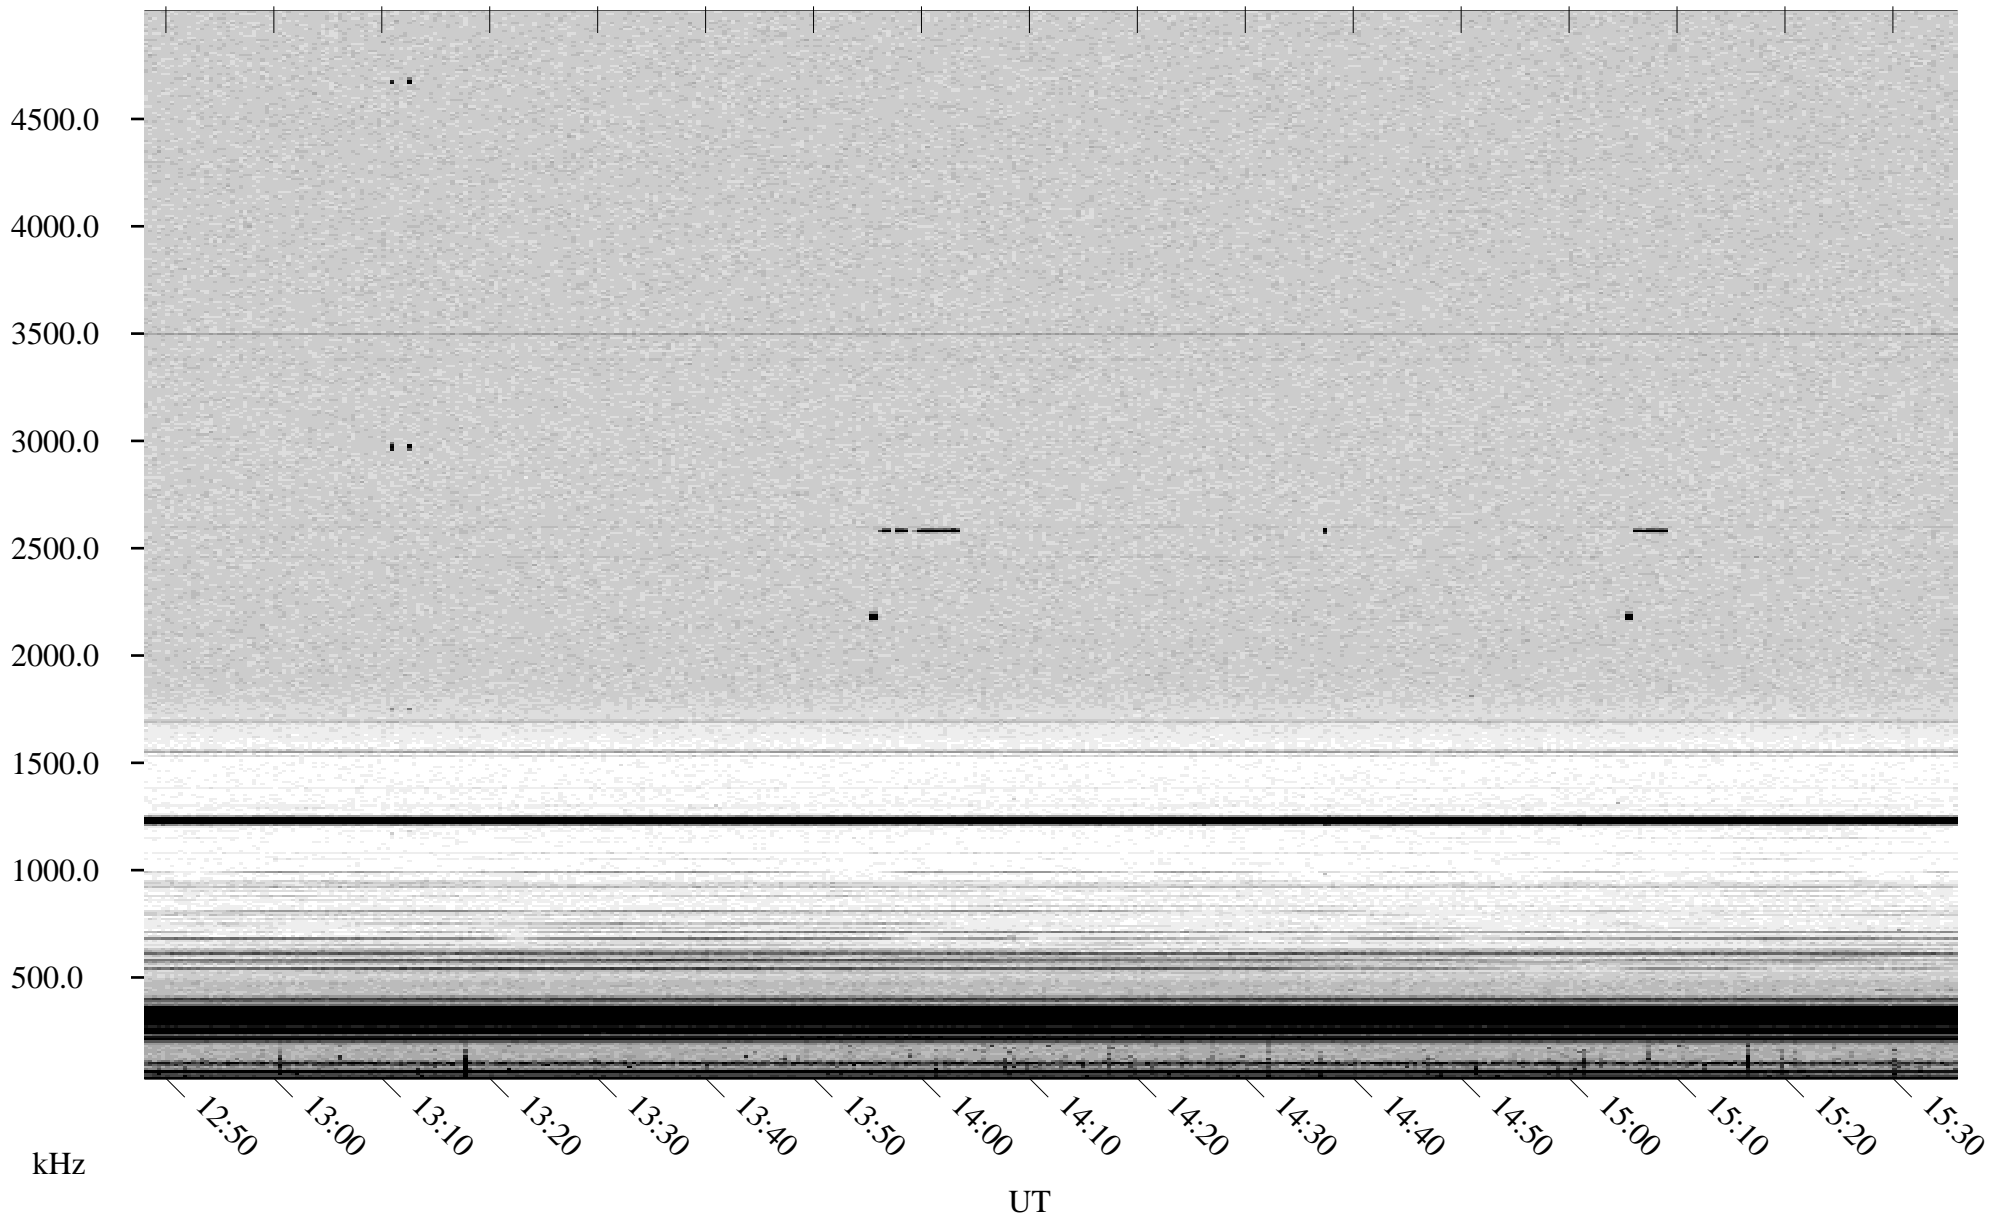

07/19/2000 Churchill, MTB

Linear Scale Black = 161 White = 15

ch002011.r00m max_12

Page 1

07/19/2000 Churchill, MTB

Linear Scale Black = 161 White = 15

ch002011.r00m max_12

Page 2

07/20/2000 Churchill, MTB

Linear Scale Black = 161 White = 15

ch002011.r00m max_12

Page 3

07/20/2000 Churchill, MTB

Linear Scale Black = 161 White = 15

ch002011.r00m max_12

Page 4

07/20/2000 Churchill, MTB

Linear Scale Black = 161 White = 15

ch002011.r00m max_12

07/20/2000 Churchill, MTB

Linear Scale Black = 161 White = 15

ch002011.r00m max_12

Page 6

07/20/2000 Churchill, MTB

Linear Scale Black = 161 White = 15

ch002011.r00m max_12

Page 7

07/20/2000 Churchill, MTB

Linear Scale Black = 161 White = 15

ch002011.r00m max_12