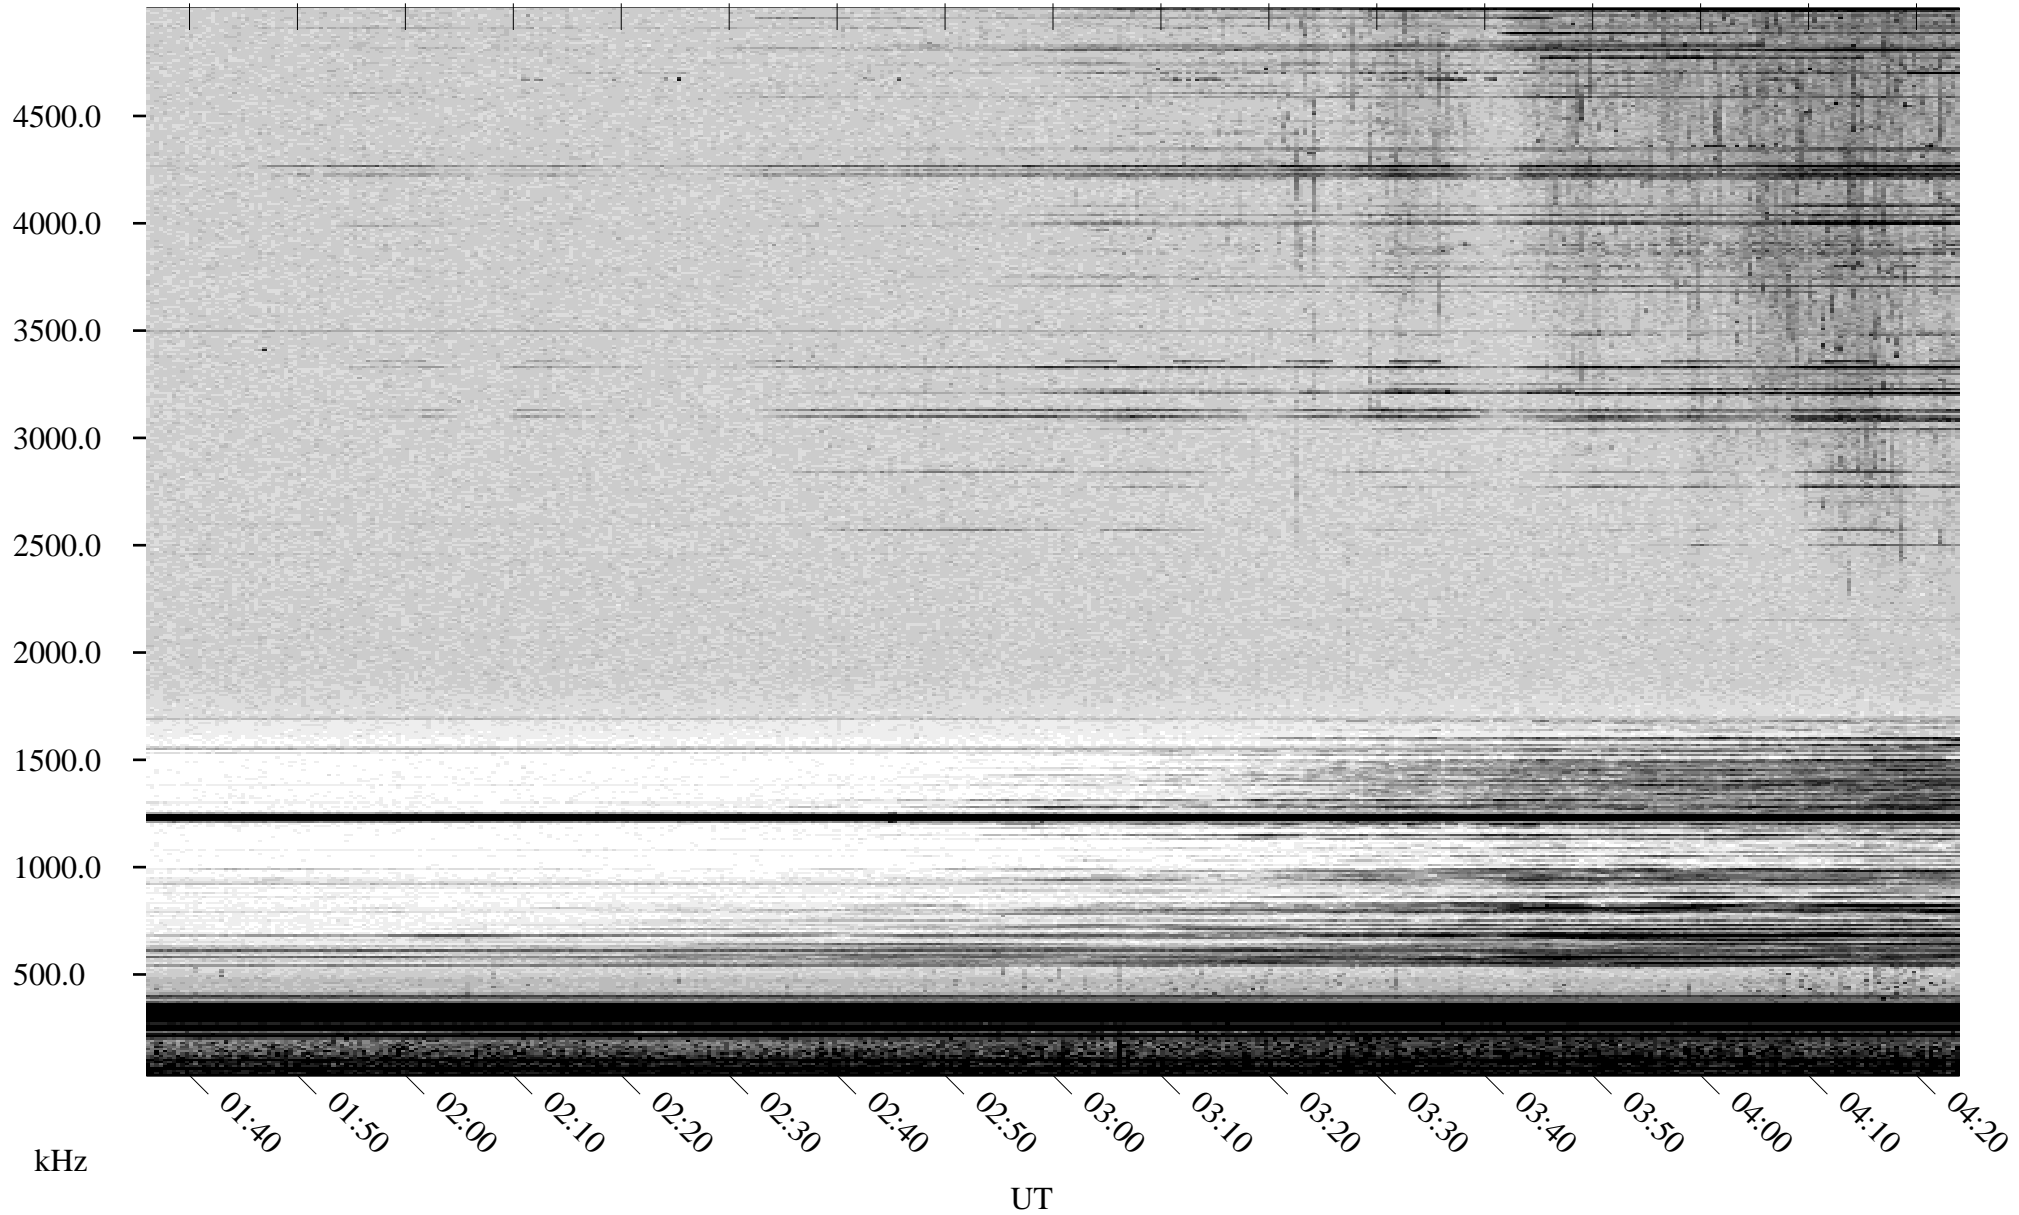

07/19/2000 Churchill, MTB

Linear Scale Black = 161 White = 15

ch002011.r00m max_12

Page 1

07/19/2000 Churchill, MTB

Linear Scale Black = 161 White = 15

ch002011.r00m max_12

Page 2

07/20/2000 Churchill, MTB

Linear Scale Black = 161 White = 15

ch002011.r00m max_12

Page 3

07/20/2000 Churchill, MTB

Linear Scale Black = 161 White = 15

ch002011.r00m max_12

Page 4

07/20/2000 Churchill, MTB

Linear Scale Black = 161 White = 15

ch002011.r00m max_12

07/20/2000 Churchill, MTB

Linear Scale Black = 161 White = 15

ch002011.r00m max_12

Page 6

07/20/2000 Churchill, MTB

Linear Scale Black = 161 White = 15

ch002011.r00m max_12

Page 7

07/20/2000 Churchill, MTB

Linear Scale Black = 161 White = 15

ch002011.r00m max_12