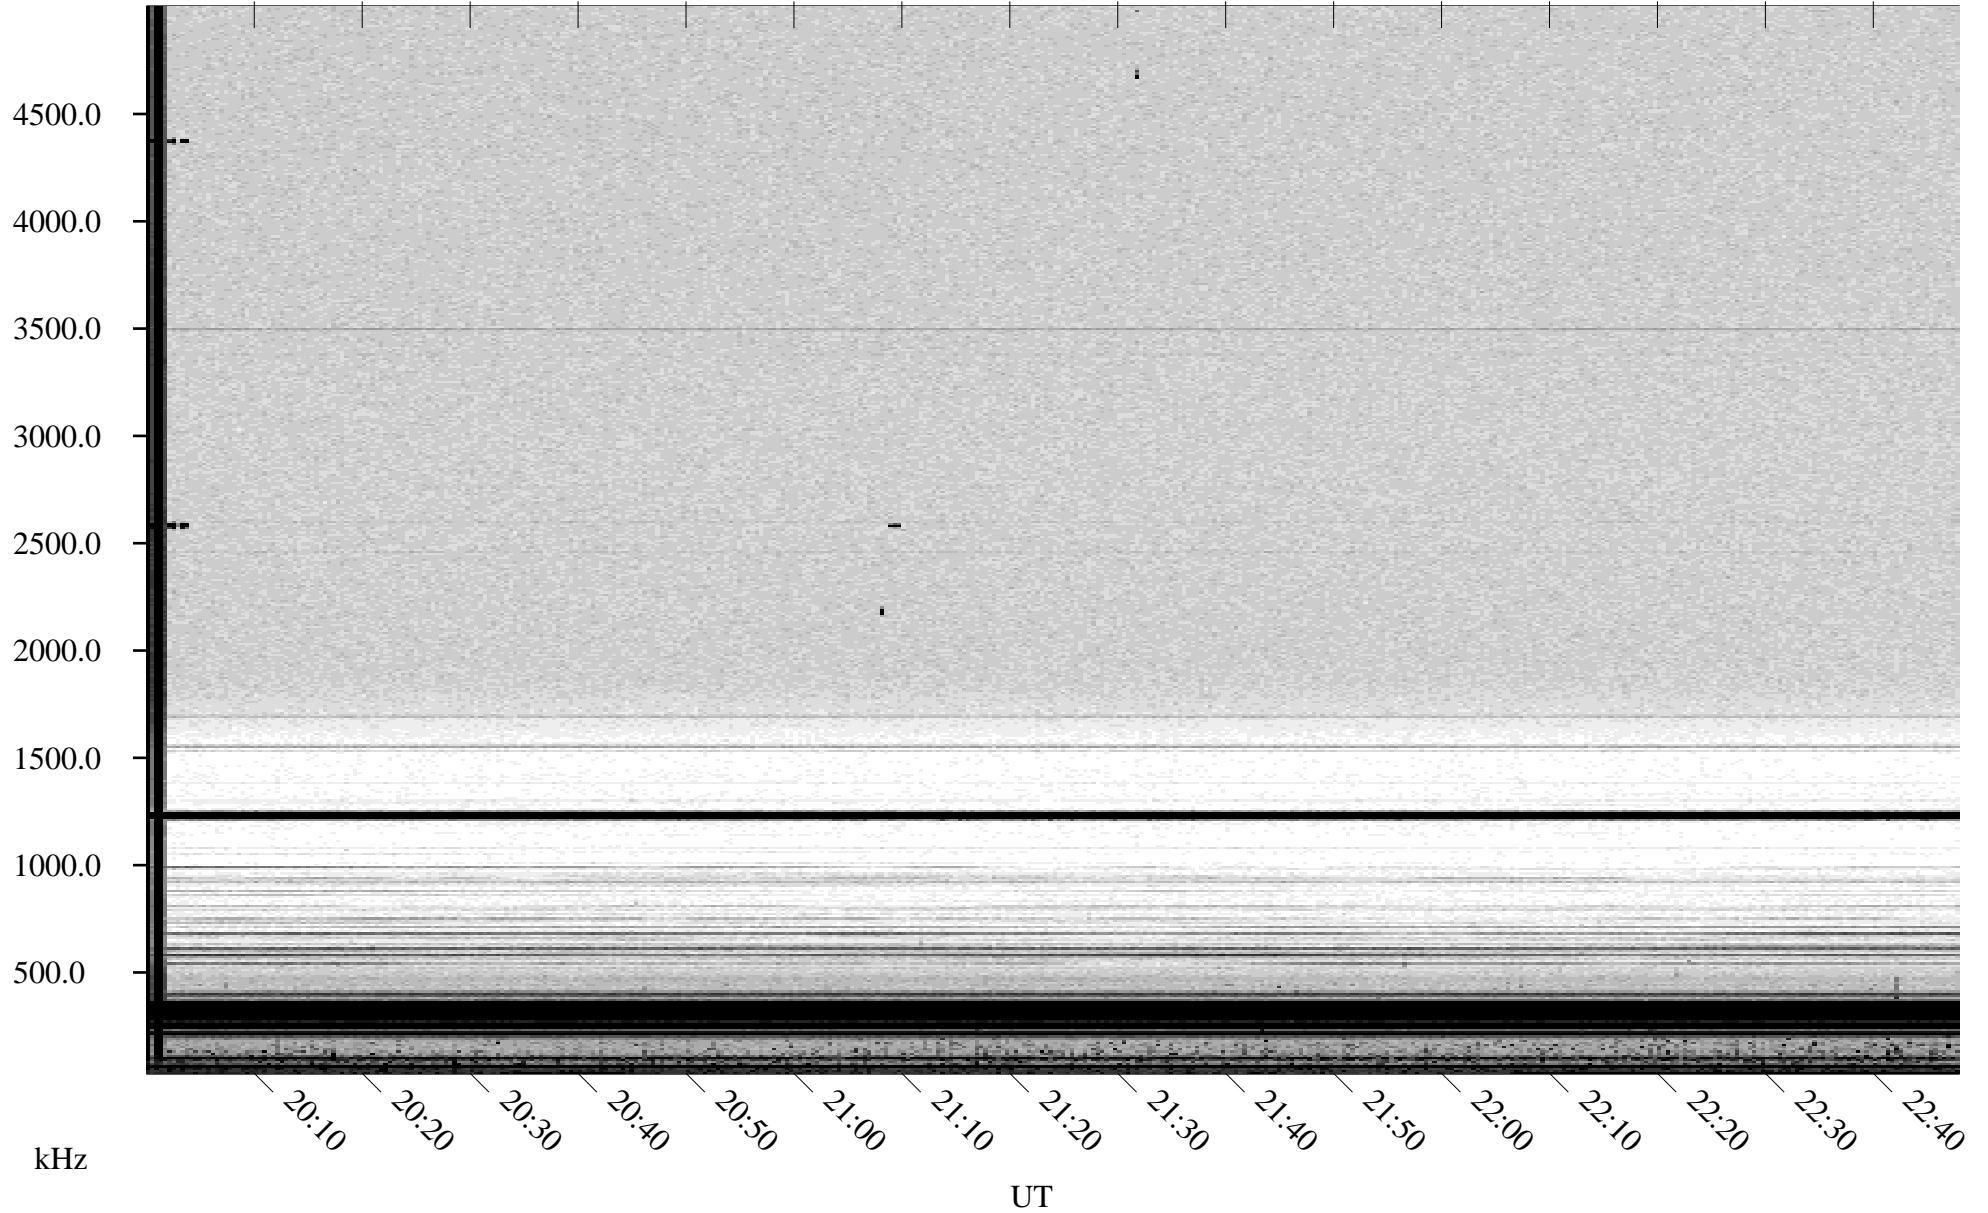

07/19/2000 Churchill, MTB

Linear Scale Black = 161 White = 15

ch002011.r00m max_12

Page 1

07/19/2000 Churchill, MTB

Linear Scale Black = 161 White = 15

ch002011.r00m max_12

Page 2

07/20/2000 Churchill, MTB

Linear Scale Black = 161 White = 15

ch002011.r00m max_12

Page 3

07/20/2000 Churchill, MTB

Linear Scale Black = 161 White = 15

ch002011.r00m max_12

Page 4

07/20/2000 Churchill, MTB

Linear Scale Black = 161 White = 15

ch002011.r00m max_12

07/20/2000 Churchill, MTB

Linear Scale Black = 161 White = 15

ch002011.r00m max_12

Page 6

07/20/2000 Churchill, MTB

Linear Scale Black = 161 White = 15

ch002011.r00m max_12

Page 7

07/20/2000 Churchill, MTB

Linear Scale Black = 161 White = 15

ch002011.r00m max_12