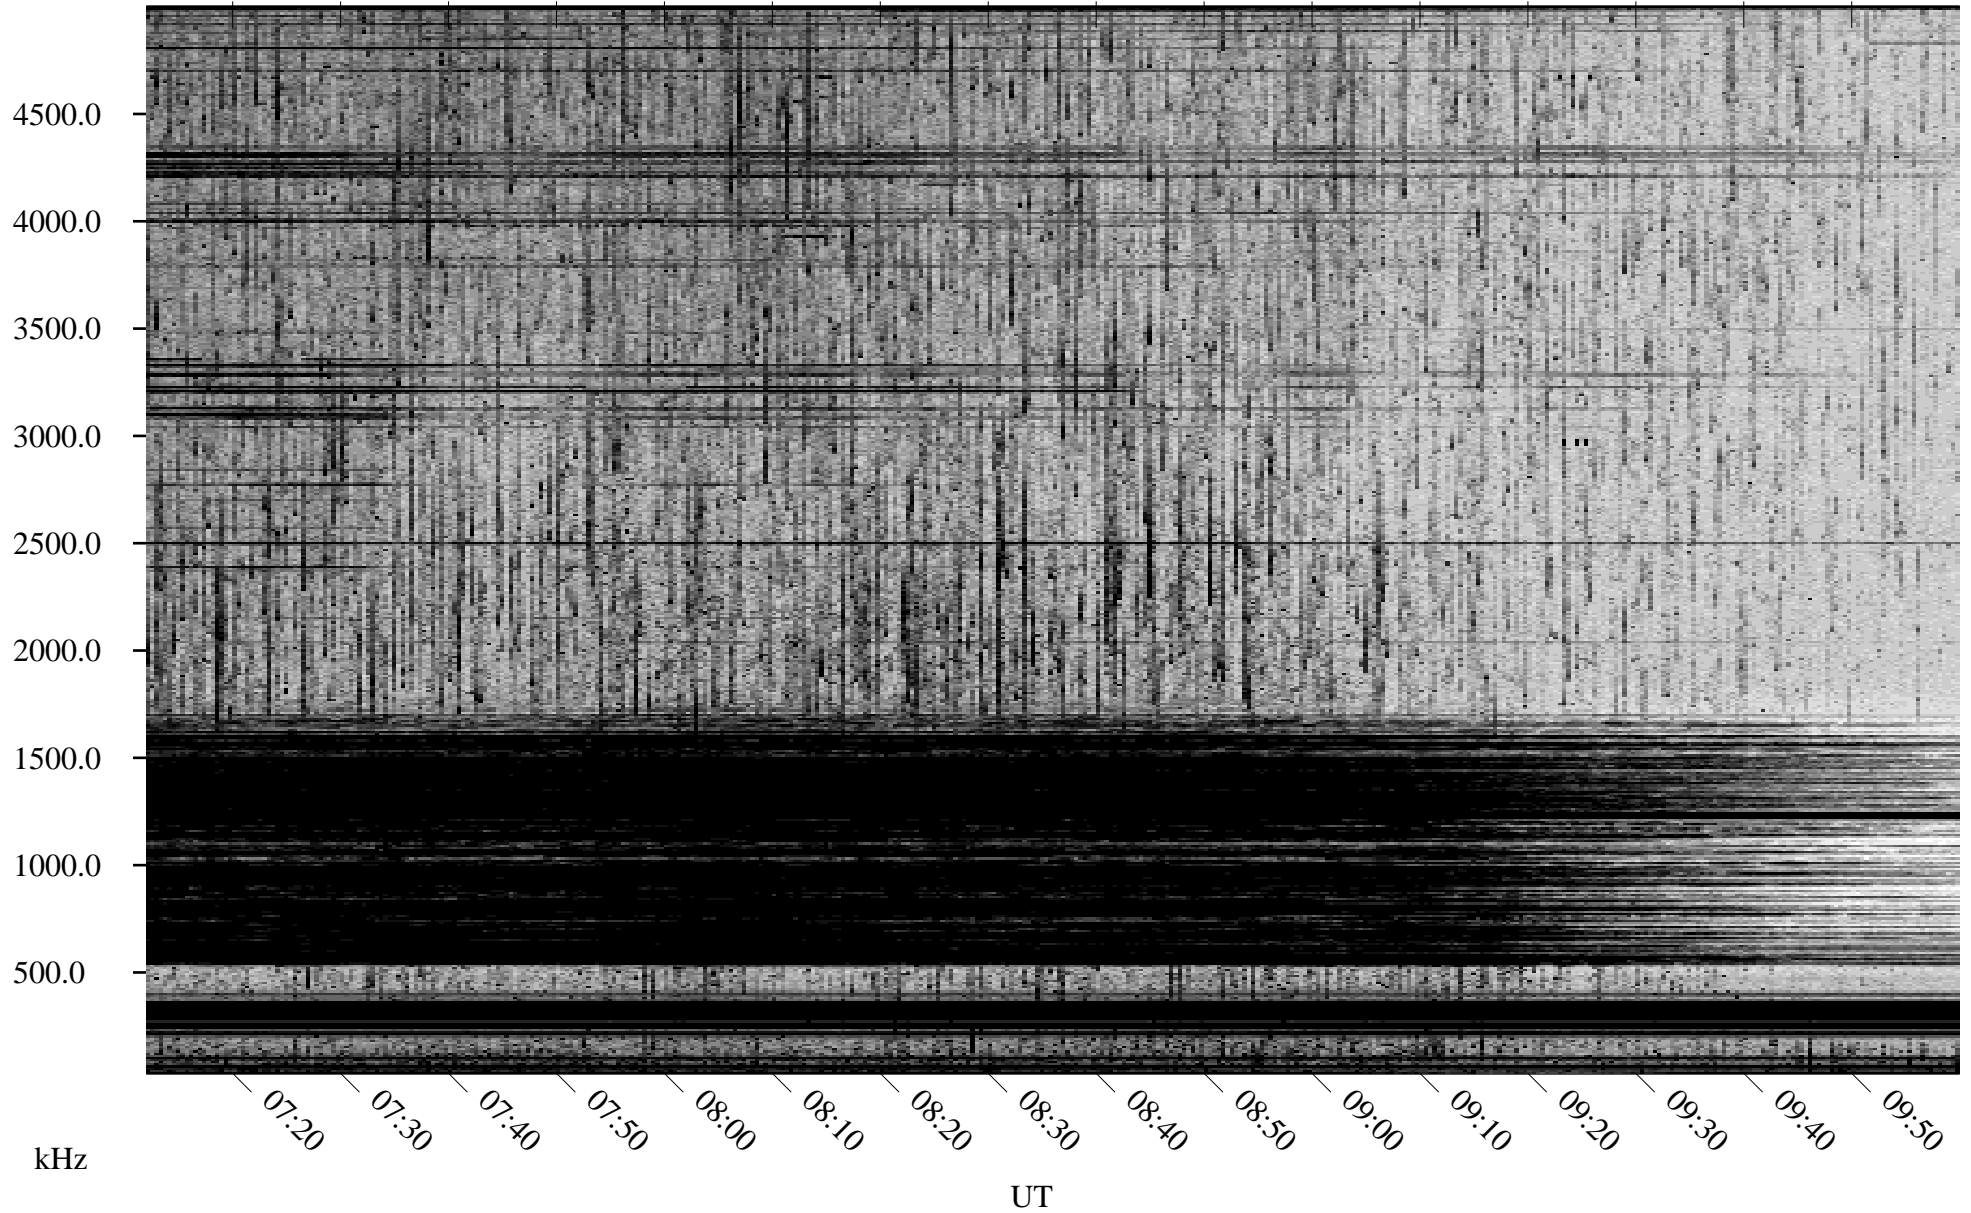

07/19/2000 Churchill, MTB

Linear Scale Black = 161 White = 15

ch002011.r00m max_12

Page 1

07/19/2000 Churchill, MTB

Linear Scale Black = 161 White = 15

ch002011.r00m max_12

Page 2

07/20/2000 Churchill, MTB

Linear Scale Black = 161 White = 15

ch002011.r00m max_12

Page 3

07/20/2000 Churchill, MTB

Linear Scale Black = 161 White = 15

ch002011.r00m max_12

Page 4

07/20/2000 Churchill, MTB

Linear Scale Black = 161 White = 15

ch002011.r00m max_12

07/20/2000 Churchill, MTB

Linear Scale Black = 161 White = 15

ch002011.r00m max_12

Page 6

07/20/2000 Churchill, MTB

Linear Scale Black = 161 White = 15

ch002011.r00m max_12

Page 7

07/20/2000 Churchill, MTB

Linear Scale Black = 161 White = 15

ch002011.r00m max_12