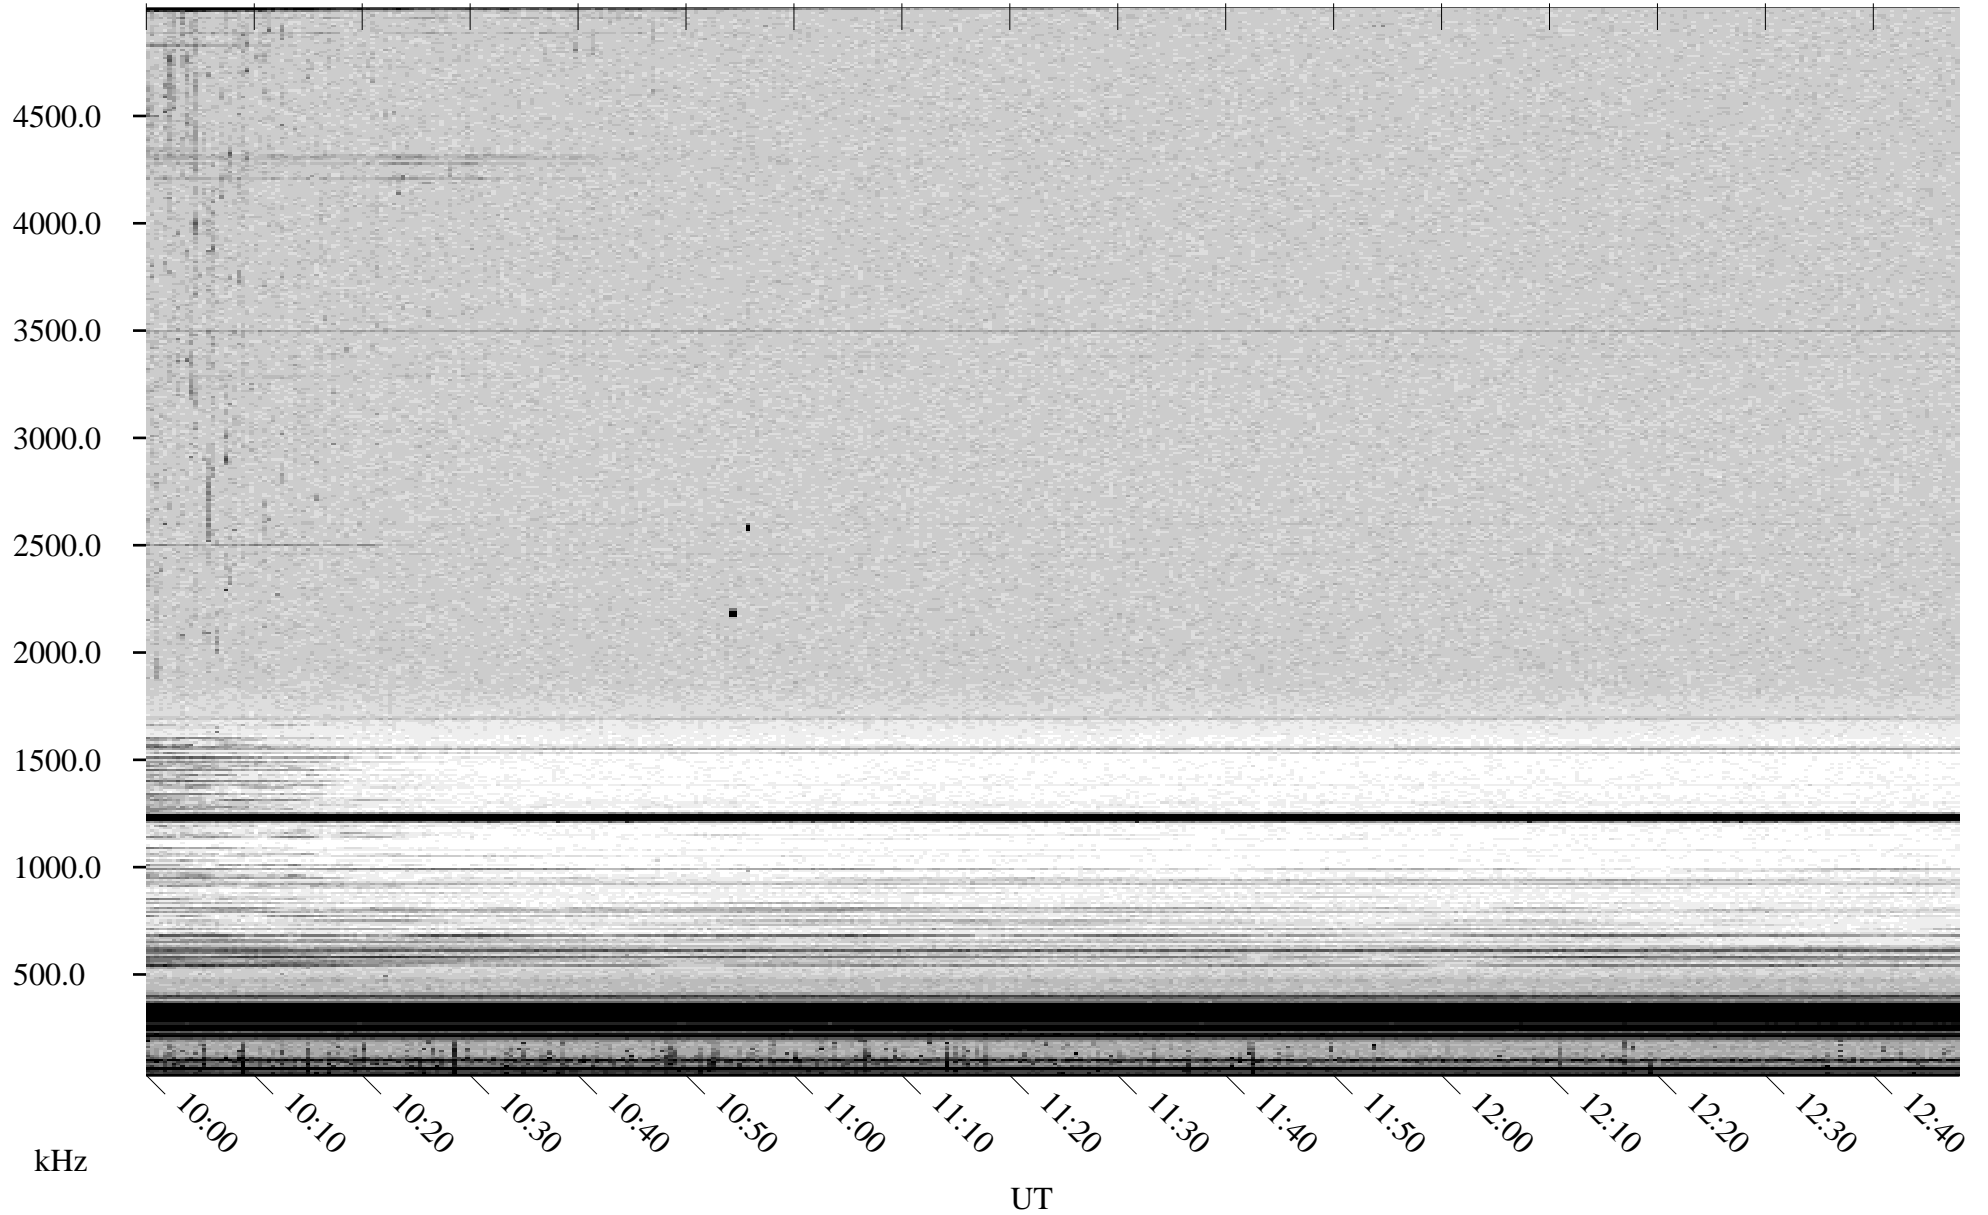

07/19/2000 Churchill, MTB

Linear Scale Black = 161 White = 15

ch002011.r00m max_12

Page 1

07/19/2000 Churchill, MTB

Linear Scale Black = 161 White = 15

ch002011.r00m max_12

Page 2

07/20/2000 Churchill, MTB

Linear Scale Black = 161 White = 15

ch002011.r00m max_12

Page 3

07/20/2000 Churchill, MTB

Linear Scale Black = 161 White = 15

ch002011.r00m max_12

Page 4

07/20/2000 Churchill, MTB

Linear Scale Black = 161 White = 15

ch002011.r00m max_12

07/20/2000 Churchill, MTB

Linear Scale Black = 161 White = 15

ch002011.r00m max_12

Page 6

07/20/2000 Churchill, MTB

Linear Scale Black = 161 White = 15

ch002011.r00m max_12

Page 7

07/20/2000 Churchill, MTB

Linear Scale Black = 161 White = 15

ch002011.r00m max_12