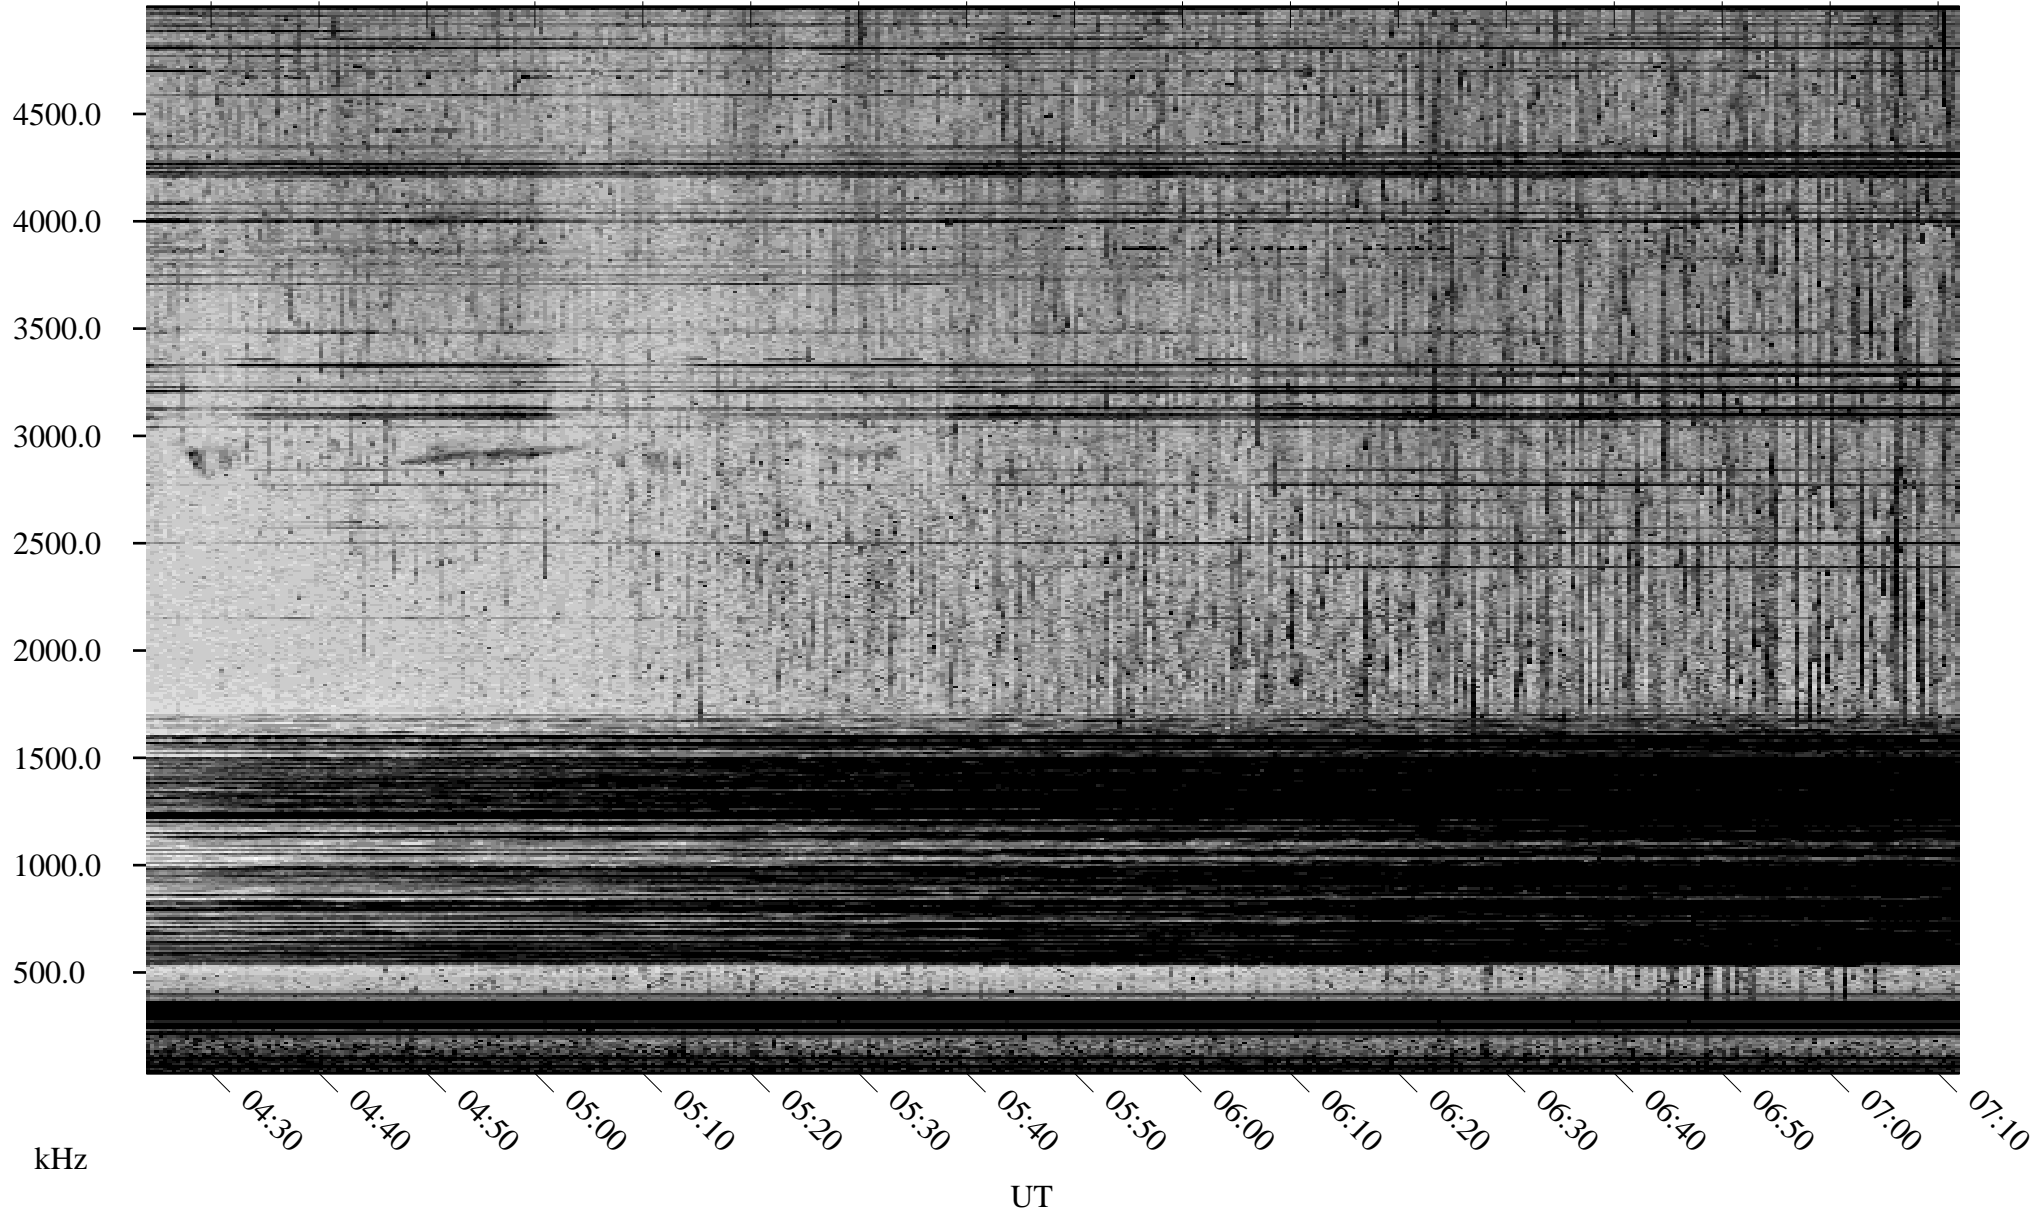

07/19/2000 Churchill, MTB

Linear Scale Black = 161 White = 15

ch002011.r00m max_12

Page 1

07/19/2000 Churchill, MTB

Linear Scale Black = 161 White = 15

ch002011.r00m max_12

Page 2

07/20/2000 Churchill, MTB

Linear Scale Black = 161 White = 15

ch002011.r00m max_12

Page 3

07/20/2000 Churchill, MTB

Linear Scale Black = 161 White = 15

ch002011.r00m max_12

Page 4

07/20/2000 Churchill, MTB

Linear Scale Black = 161 White = 15

ch002011.r00m max_12

07/20/2000 Churchill, MTB

Linear Scale Black = 161 White = 15

ch002011.r00m max_12

Page 6

07/20/2000 Churchill, MTB

Linear Scale Black = 161 White = 15

ch002011.r00m max_12

Page 7

07/20/2000 Churchill, MTB

Linear Scale Black = 161 White = 15

ch002011.r00m max_12