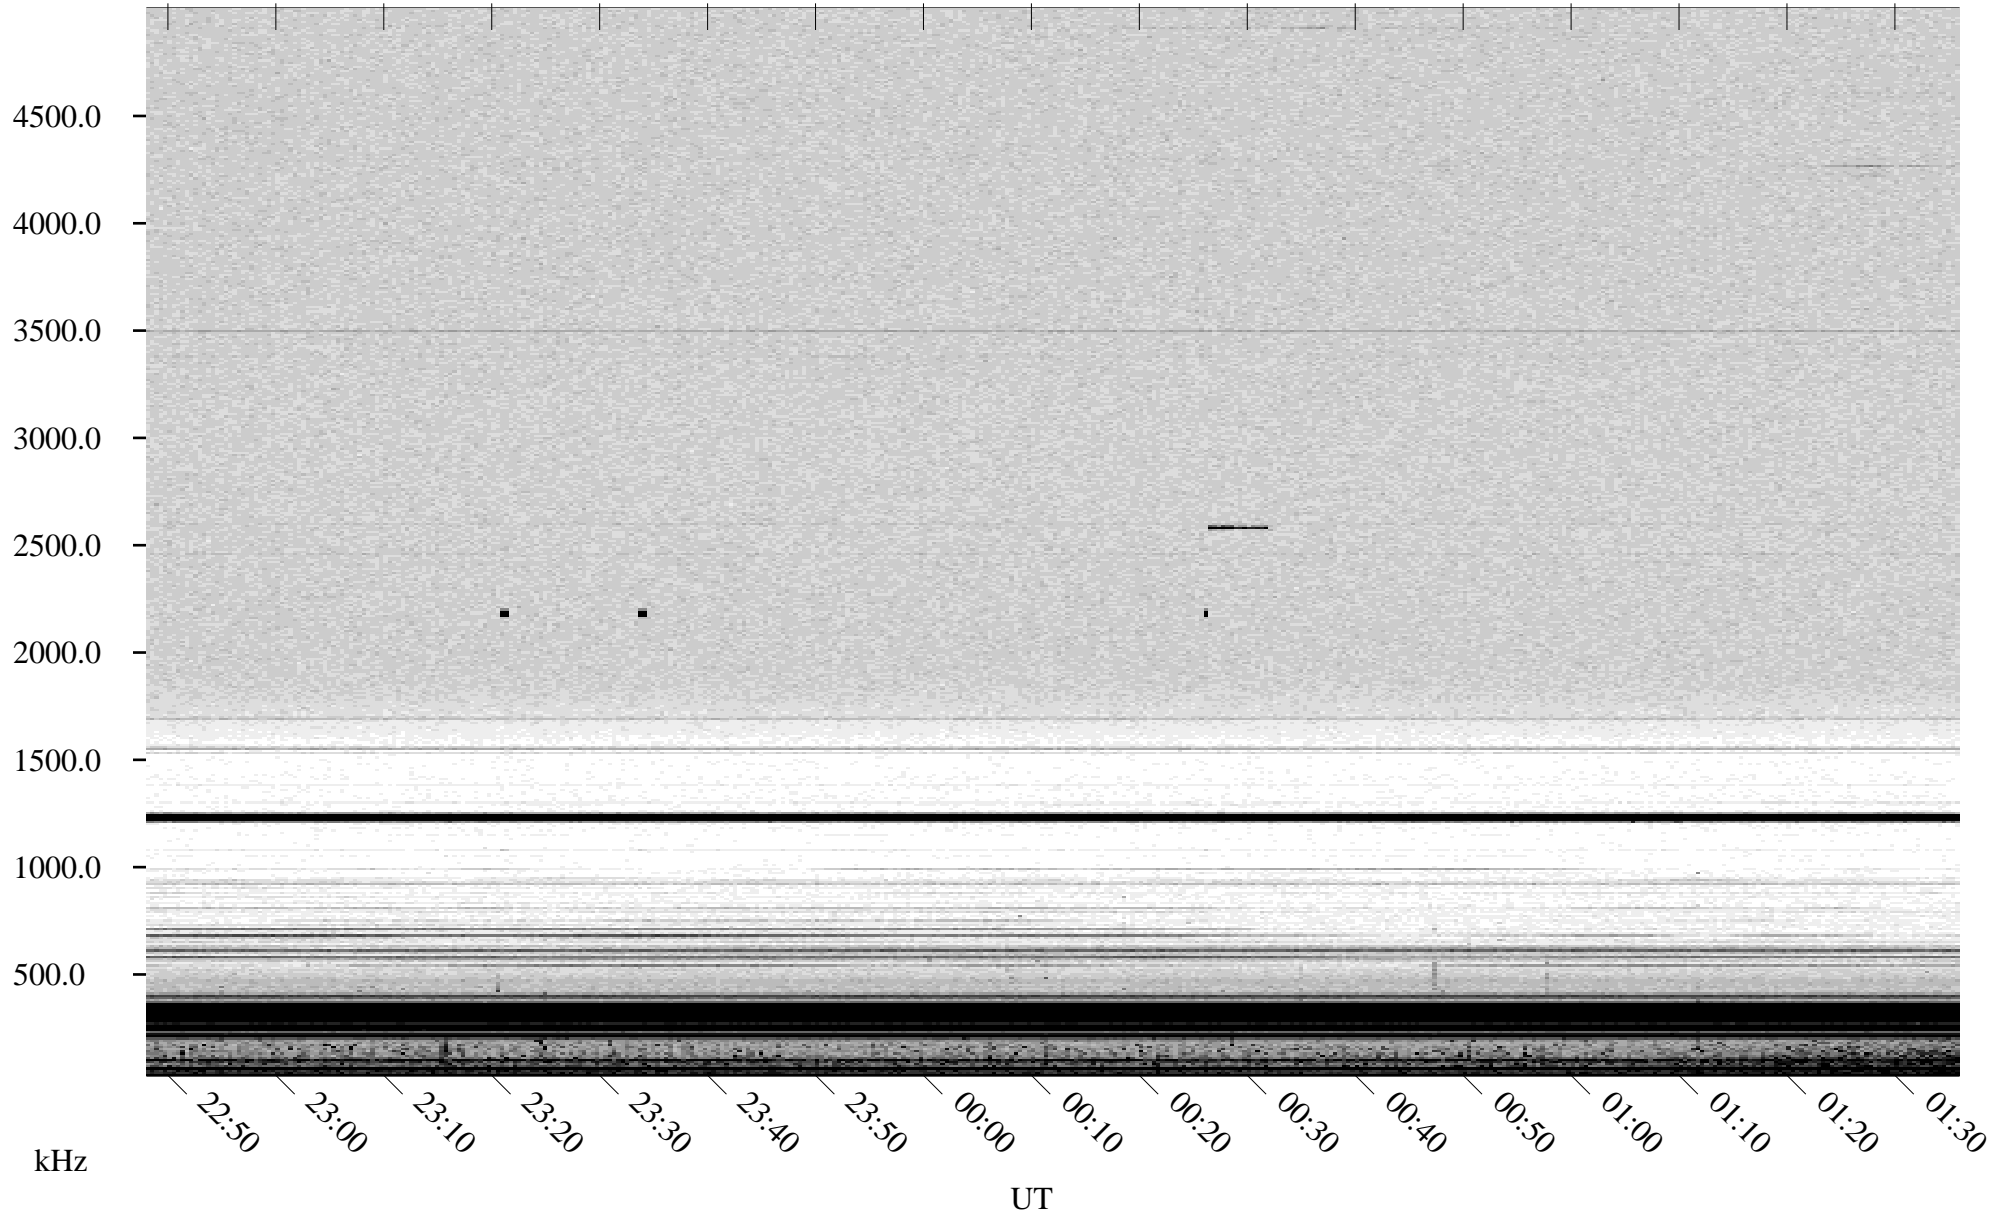

07/19/2000 Churchill, MTB

Linear Scale Black = 161 White = 15

ch002011.r00m max_12

Page 1

07/19/2000 Churchill, MTB

Linear Scale Black = 161 White = 15

ch002011.r00m max_12

Page 2

07/20/2000 Churchill, MTB

Linear Scale Black = 161 White = 15

ch002011.r00m max_12

Page 3

07/20/2000 Churchill, MTB

Linear Scale Black = 161 White = 15

ch002011.r00m max_12

Page 4

07/20/2000 Churchill, MTB

Linear Scale Black = 161 White = 15

ch002011.r00m max_12

07/20/2000 Churchill, MTB

Linear Scale Black = 161 White = 15

ch002011.r00m max_12

Page 6

07/20/2000 Churchill, MTB

Linear Scale Black = 161 White = 15

ch002011.r00m max_12

Page 7

07/20/2000 Churchill, MTB

Linear Scale Black = 161 White = 15

ch002011.r00m max_12