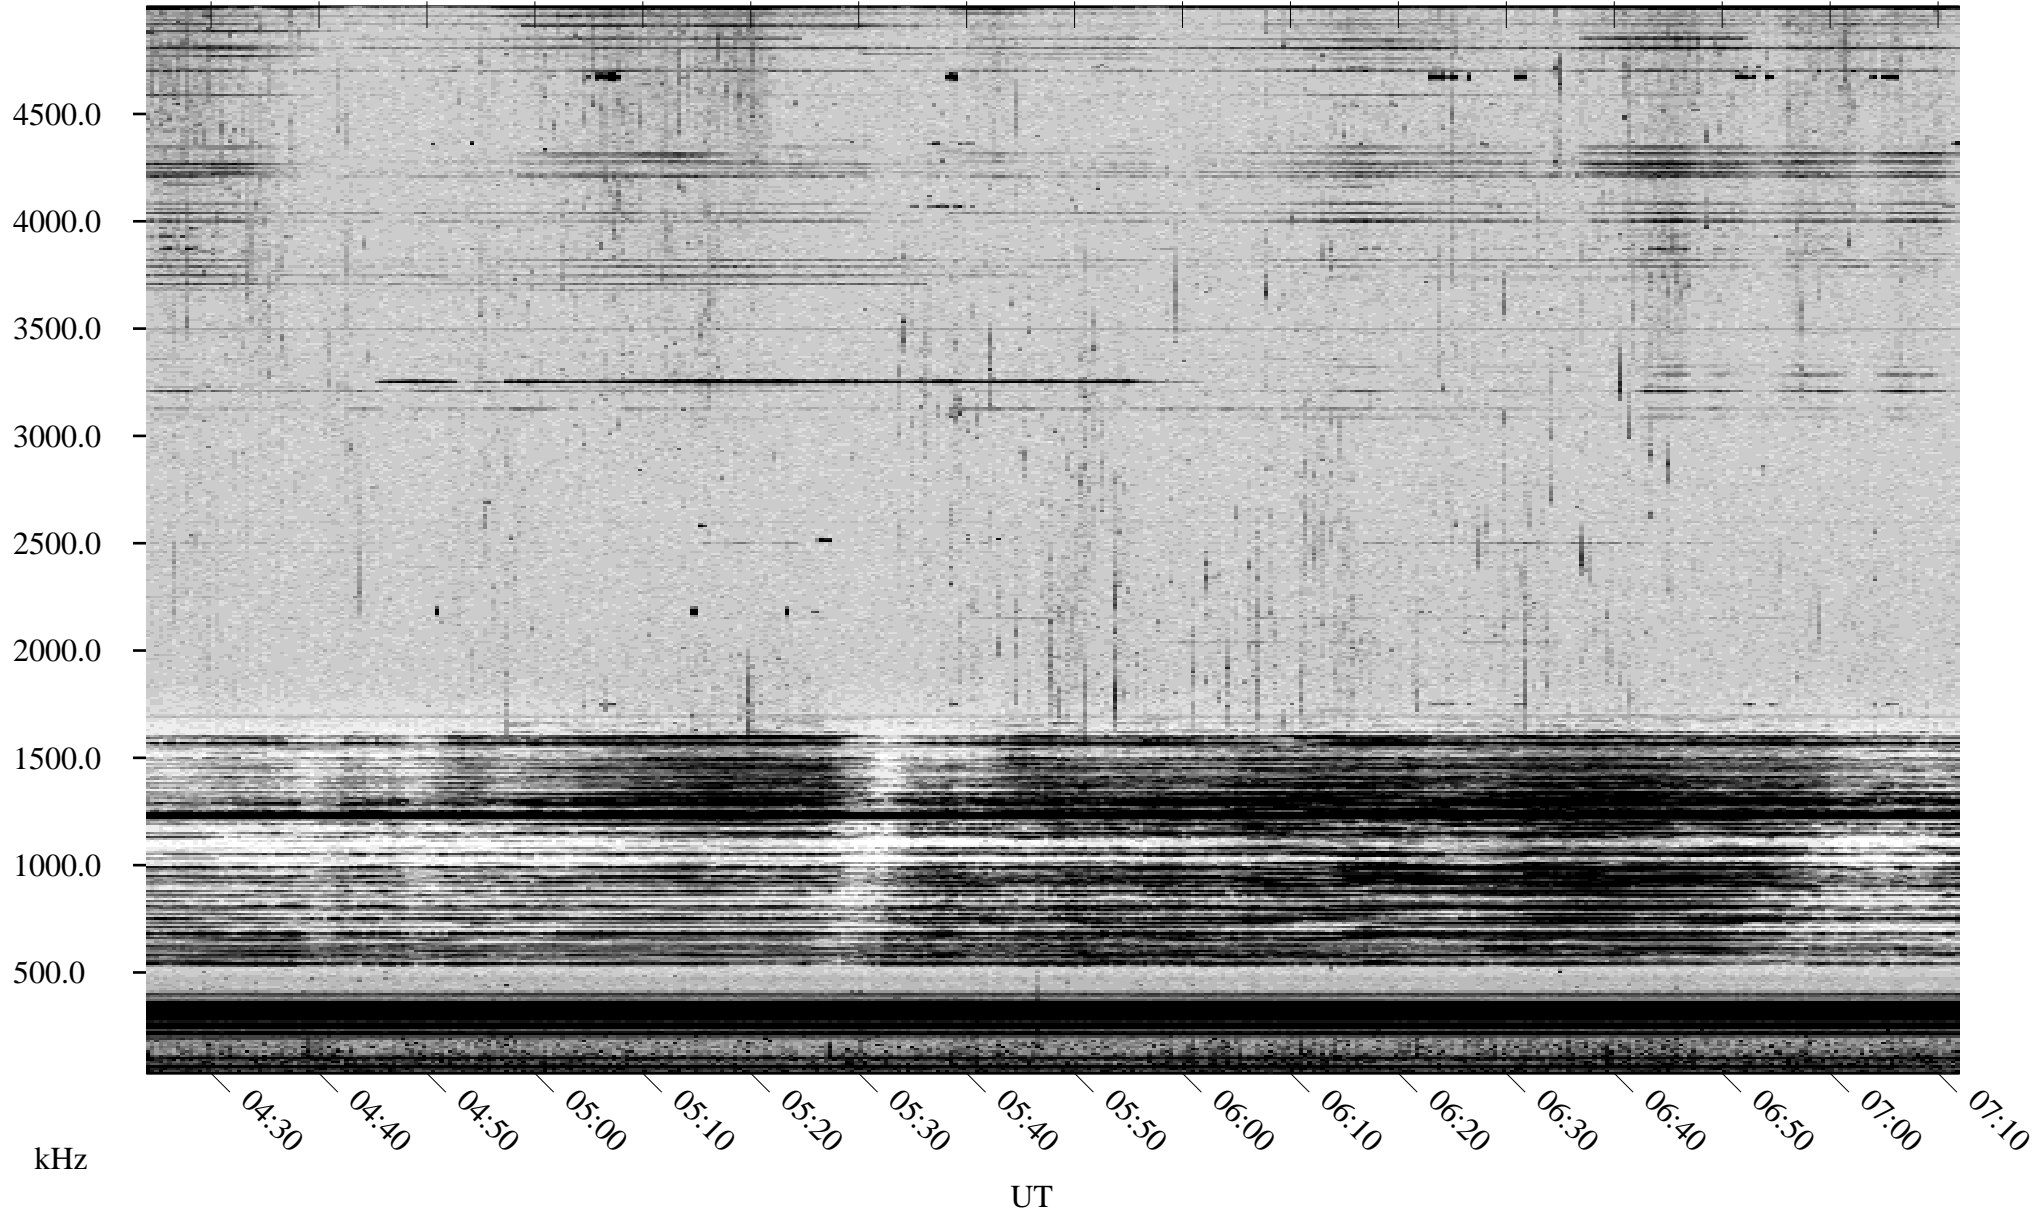

07/20/2000 Churchill, MTB

Linear Scale Black = 161 White = 15

ch002021.r00m max_12

Page 1

07/20/2000 Churchill, MTB

Linear Scale Black = 161 White = 15

ch002021.r00m max_12

Page 2

07/21/2000 Churchill, MTB

Linear Scale Black = 161 White = 15

ch00202l.r00m max_12

Page 3

07/21/2000 Churchill, MTB

Linear Scale Black = 161 White = 15

ch00202l.r00m max_12

Page 4

07/21/2000 Churchill, MTB

Linear Scale Black = 161 White = 15

ch00202l.r00m max_12

Page 5

07/21/2000 Churchill, MTB

Linear Scale Black = 161 White = 15

ch002021.r00m max_12

Page 6

07/21/2000 Churchill, MTB

Linear Scale Black = 161 White = 15

ch00202l.r00m max_12

Page 7

07/21/2000 Churchill, MTB

Linear Scale Black = 161 White = 15

ch00202l.r00m max_12