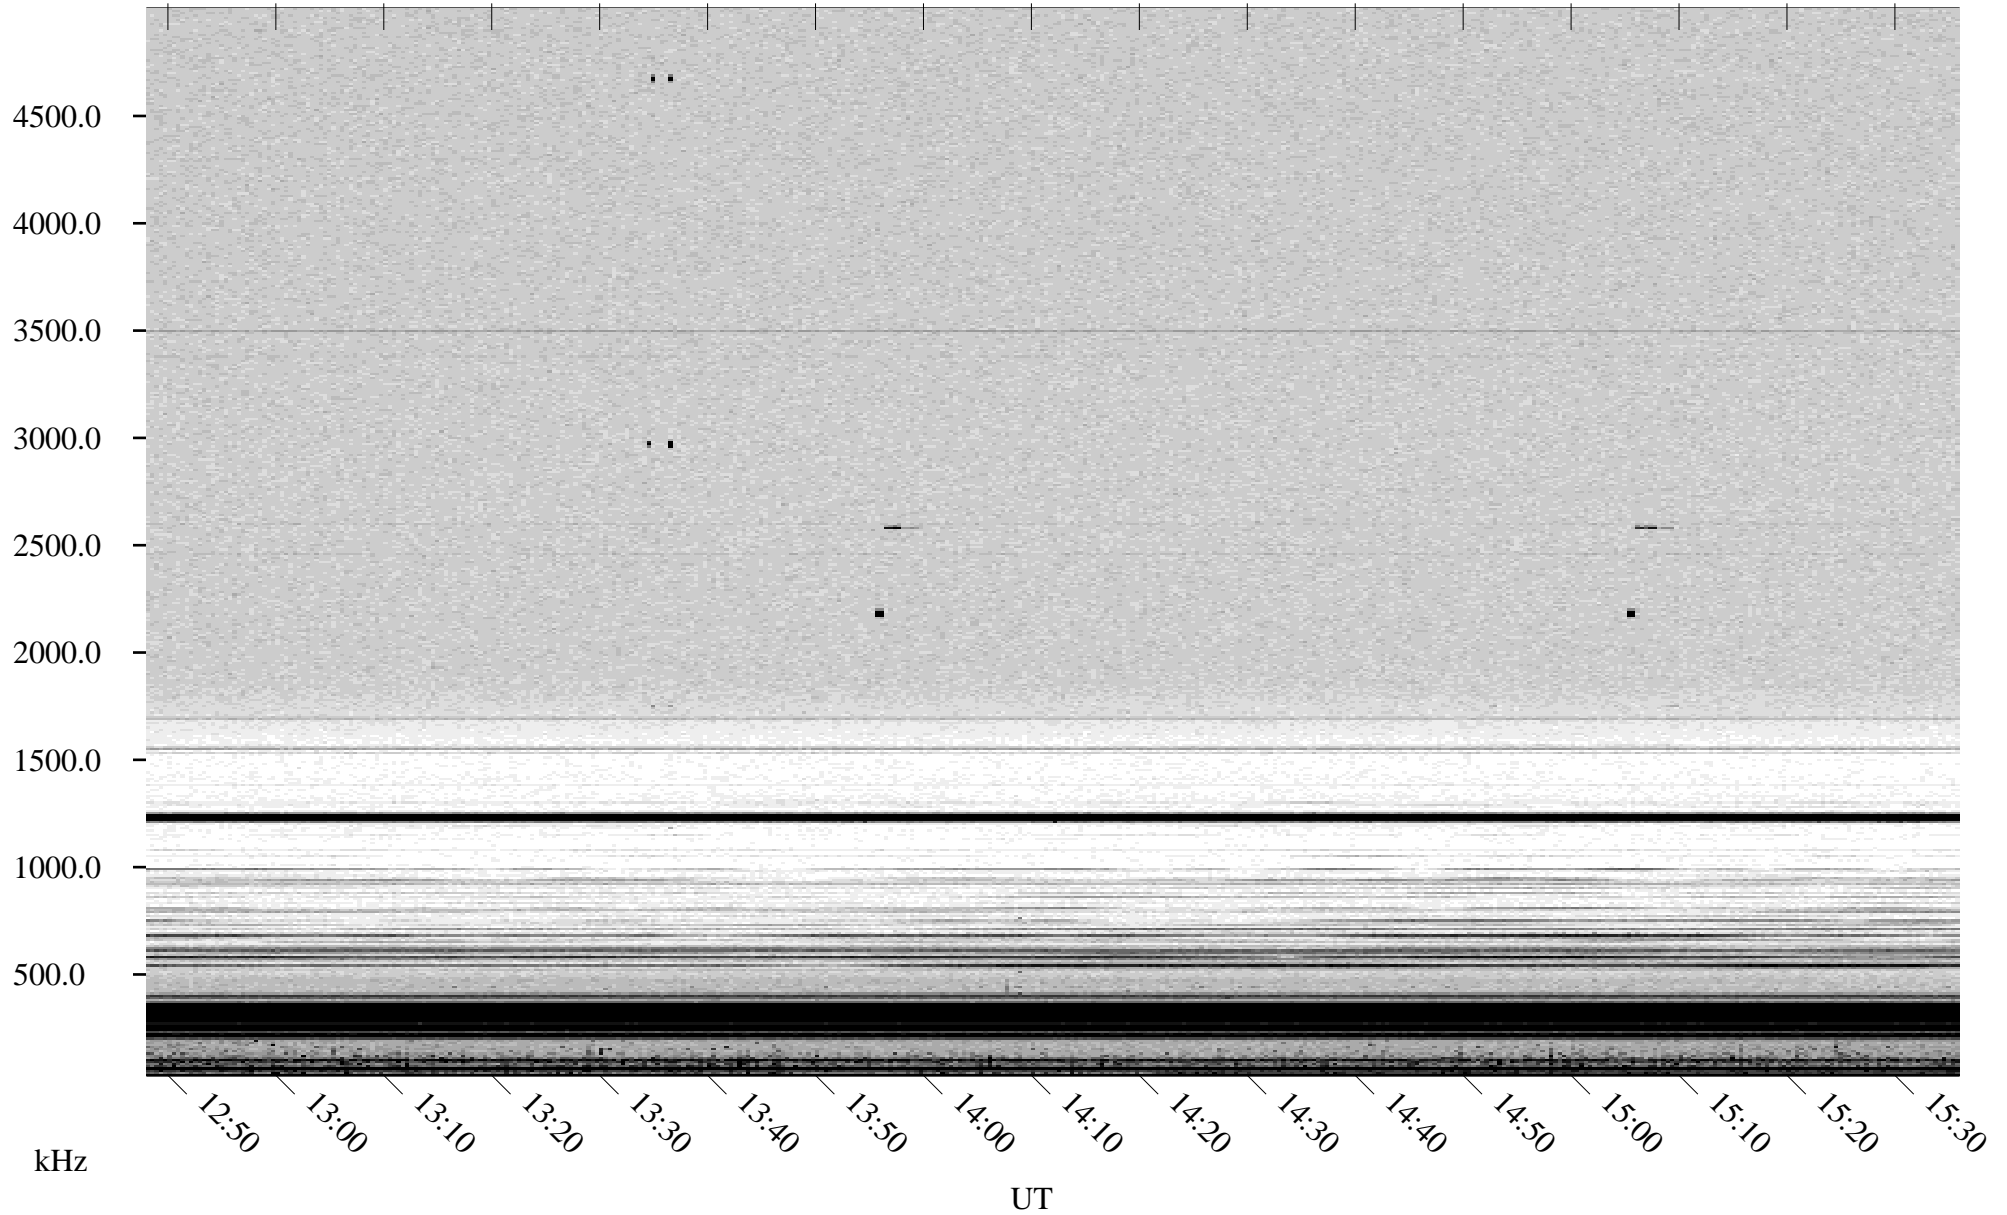

07/20/2000 Churchill, MTB

Linear Scale Black = 161 White = 15

ch002021.r00m max_12

Page 1

07/20/2000 Churchill, MTB

Linear Scale Black = 161 White = 15

ch002021.r00m max_12

Page 2

07/21/2000 Churchill, MTB

Linear Scale Black = 161 White = 15

ch00202l.r00m max_12

Page 3

07/21/2000 Churchill, MTB

Linear Scale Black = 161 White = 15

ch00202l.r00m max_12

Page 4

07/21/2000 Churchill, MTB

Linear Scale Black = 161 White = 15

ch00202l.r00m max_12

Page 5

07/21/2000 Churchill, MTB

Linear Scale Black = 161 White = 15

ch002021.r00m max_12

Page 6

07/21/2000 Churchill, MTB

Linear Scale Black = 161 White = 15

ch00202l.r00m max_12

Page 7

07/21/2000 Churchill, MTB

Linear Scale Black = 161 White = 15

ch00202l.r00m max_12