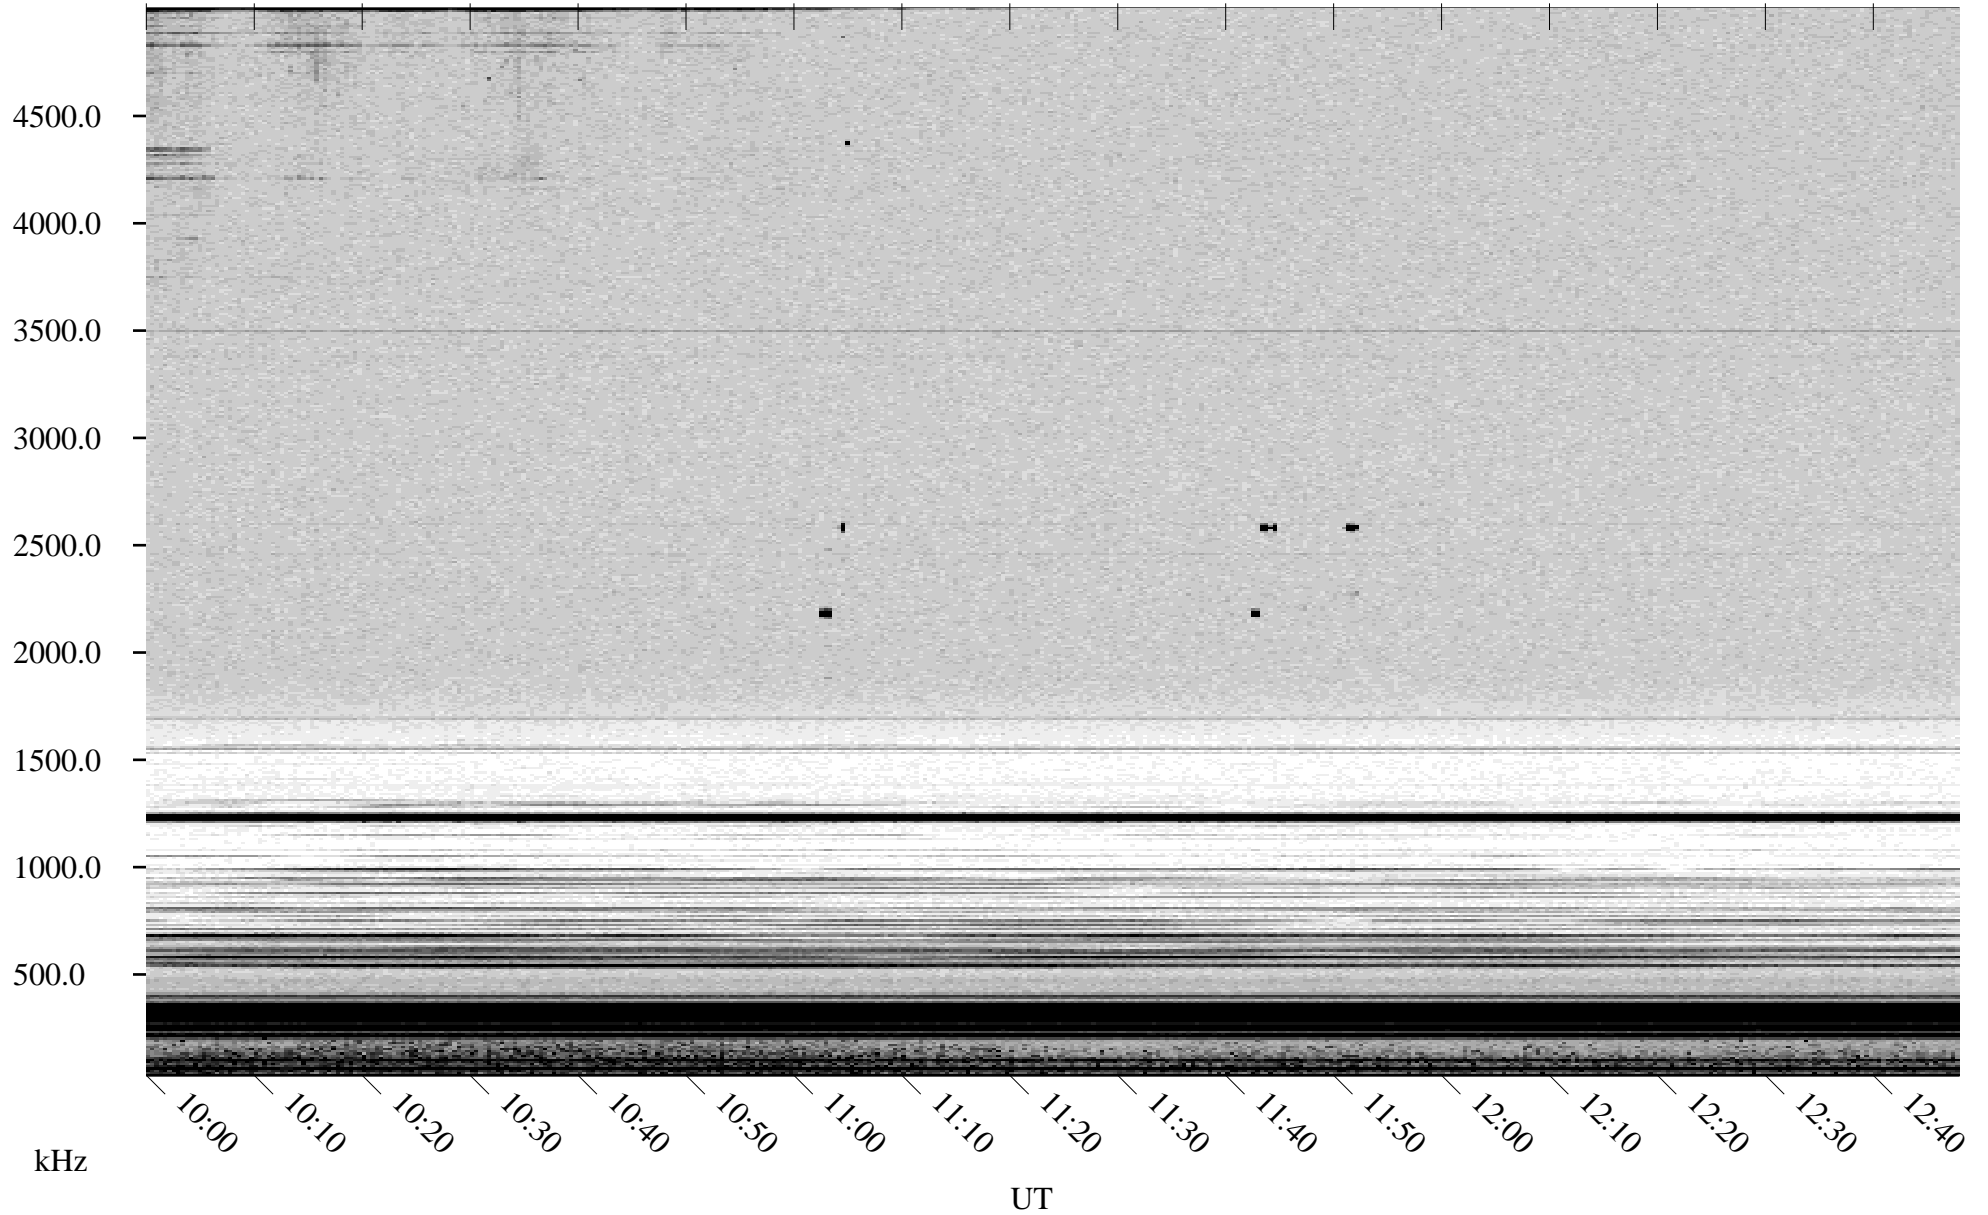

07/20/2000 Churchill, MTB

Linear Scale Black = 161 White = 15

ch002021.r00m max_12

Page 1

07/20/2000 Churchill, MTB

Linear Scale Black = 161 White = 15

ch002021.r00m max_12

Page 2

07/21/2000 Churchill, MTB

Linear Scale Black = 161 White = 15

ch00202l.r00m max_12

Page 3

07/21/2000 Churchill, MTB

Linear Scale Black = 161 White = 15

ch00202l.r00m max_12

Page 4

07/21/2000 Churchill, MTB

Linear Scale Black = 161 White = 15

ch00202l.r00m max_12

Page 5

07/21/2000 Churchill, MTB

Linear Scale Black = 161 White = 15

ch002021.r00m max_12

Page 6

07/21/2000 Churchill, MTB

Linear Scale Black = 161 White = 15

ch00202l.r00m max_12

Page 7

07/21/2000 Churchill, MTB

Linear Scale Black = 161 White = 15

ch00202l.r00m max_12