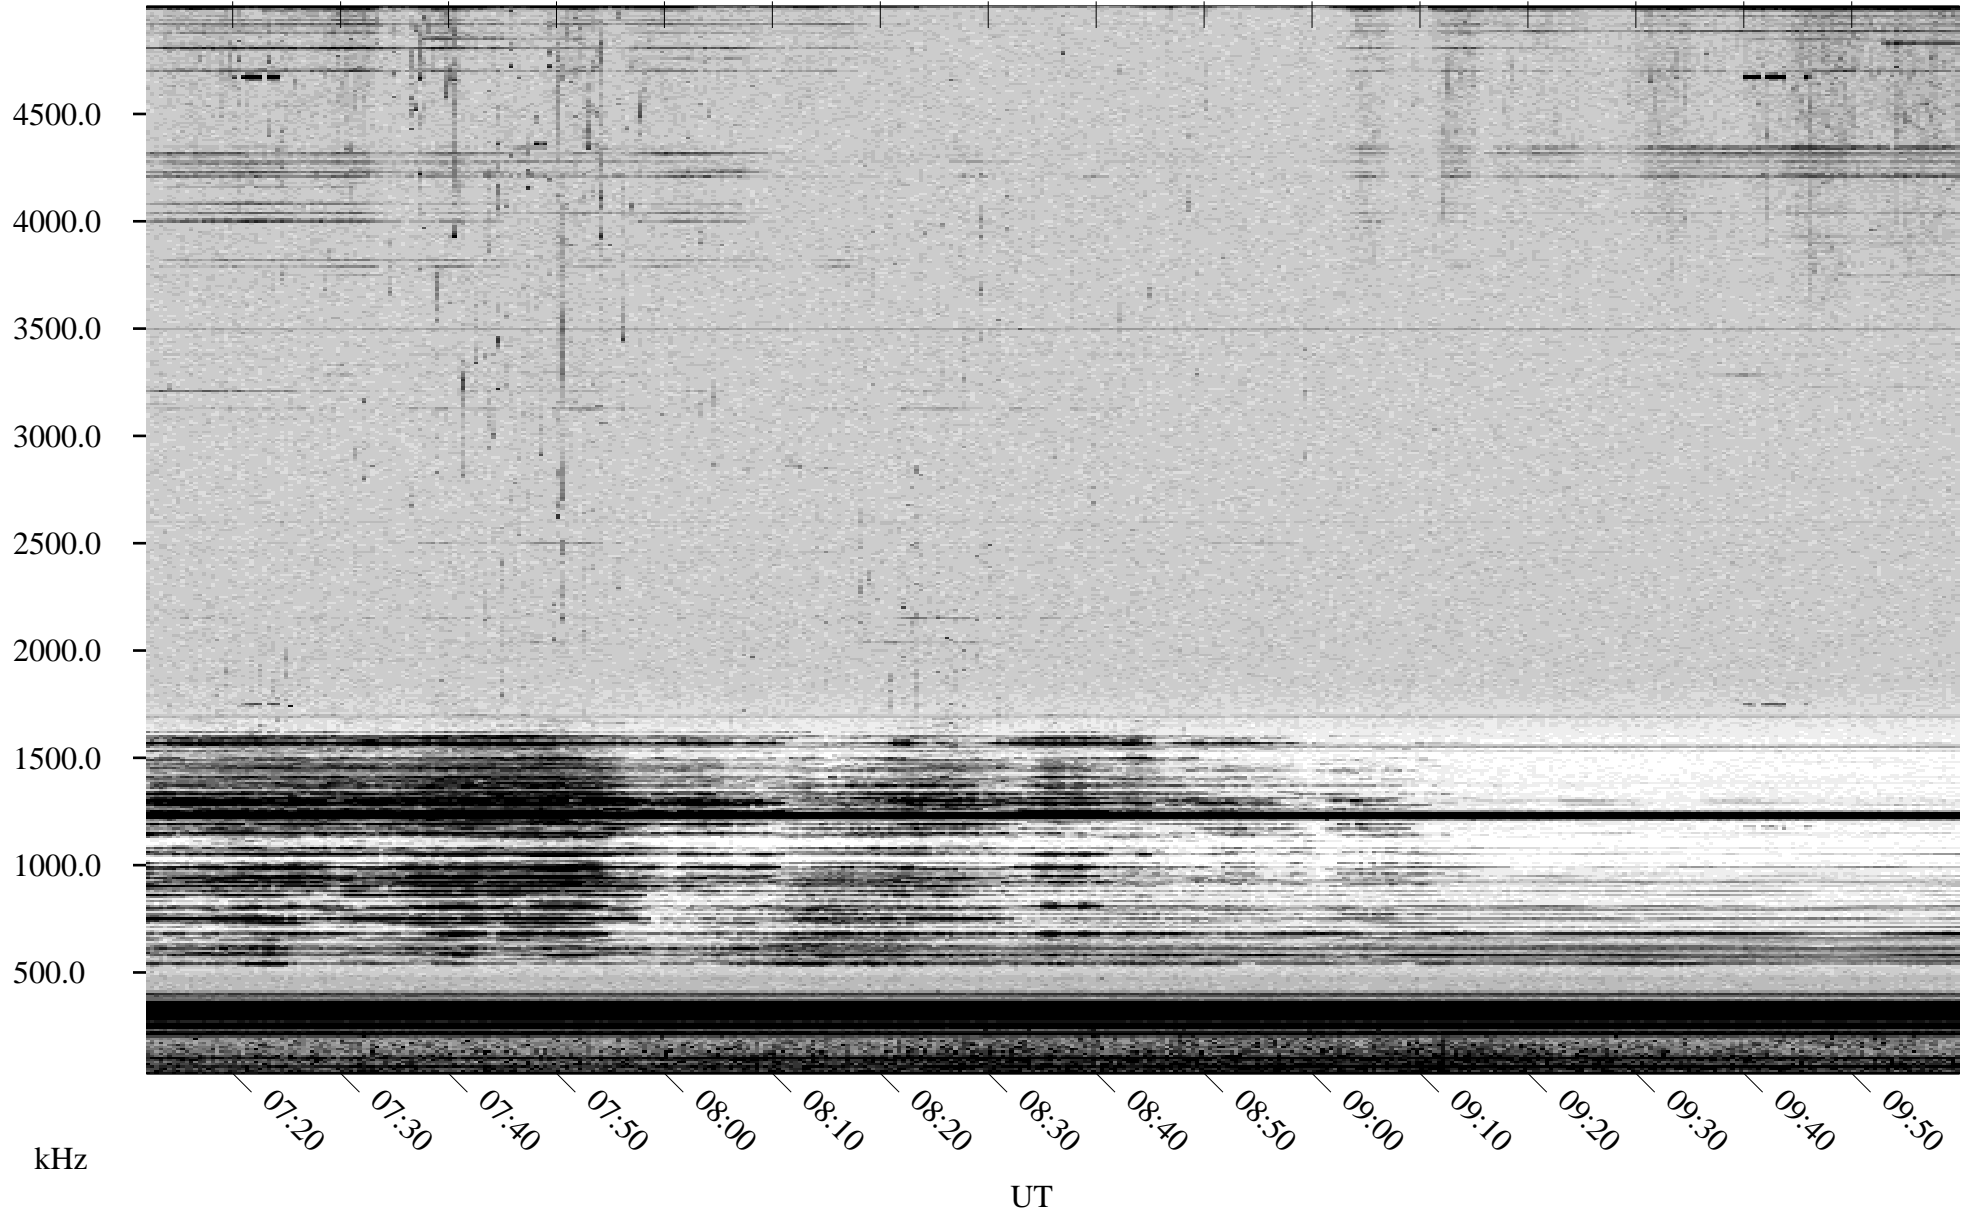

07/20/2000 Churchill, MTB

Linear Scale Black = 161 White = 15

ch002021.r00m max_12

Page 1

07/20/2000 Churchill, MTB

Linear Scale Black = 161 White = 15

ch002021.r00m max_12

Page 2

07/21/2000 Churchill, MTB

Linear Scale Black = 161 White = 15

ch00202l.r00m max_12

Page 3

07/21/2000 Churchill, MTB

Linear Scale Black = 161 White = 15

ch00202l.r00m max_12

Page 4

07/21/2000 Churchill, MTB

Linear Scale Black = 161 White = 15

ch00202l.r00m max_12

Page 5

07/21/2000 Churchill, MTB

Linear Scale Black = 161 White = 15

ch002021.r00m max_12

Page 6

07/21/2000 Churchill, MTB

Linear Scale Black = 161 White = 15

ch00202l.r00m max_12

Page 7

07/21/2000 Churchill, MTB

Linear Scale Black = 161 White = 15

ch00202l.r00m max_12