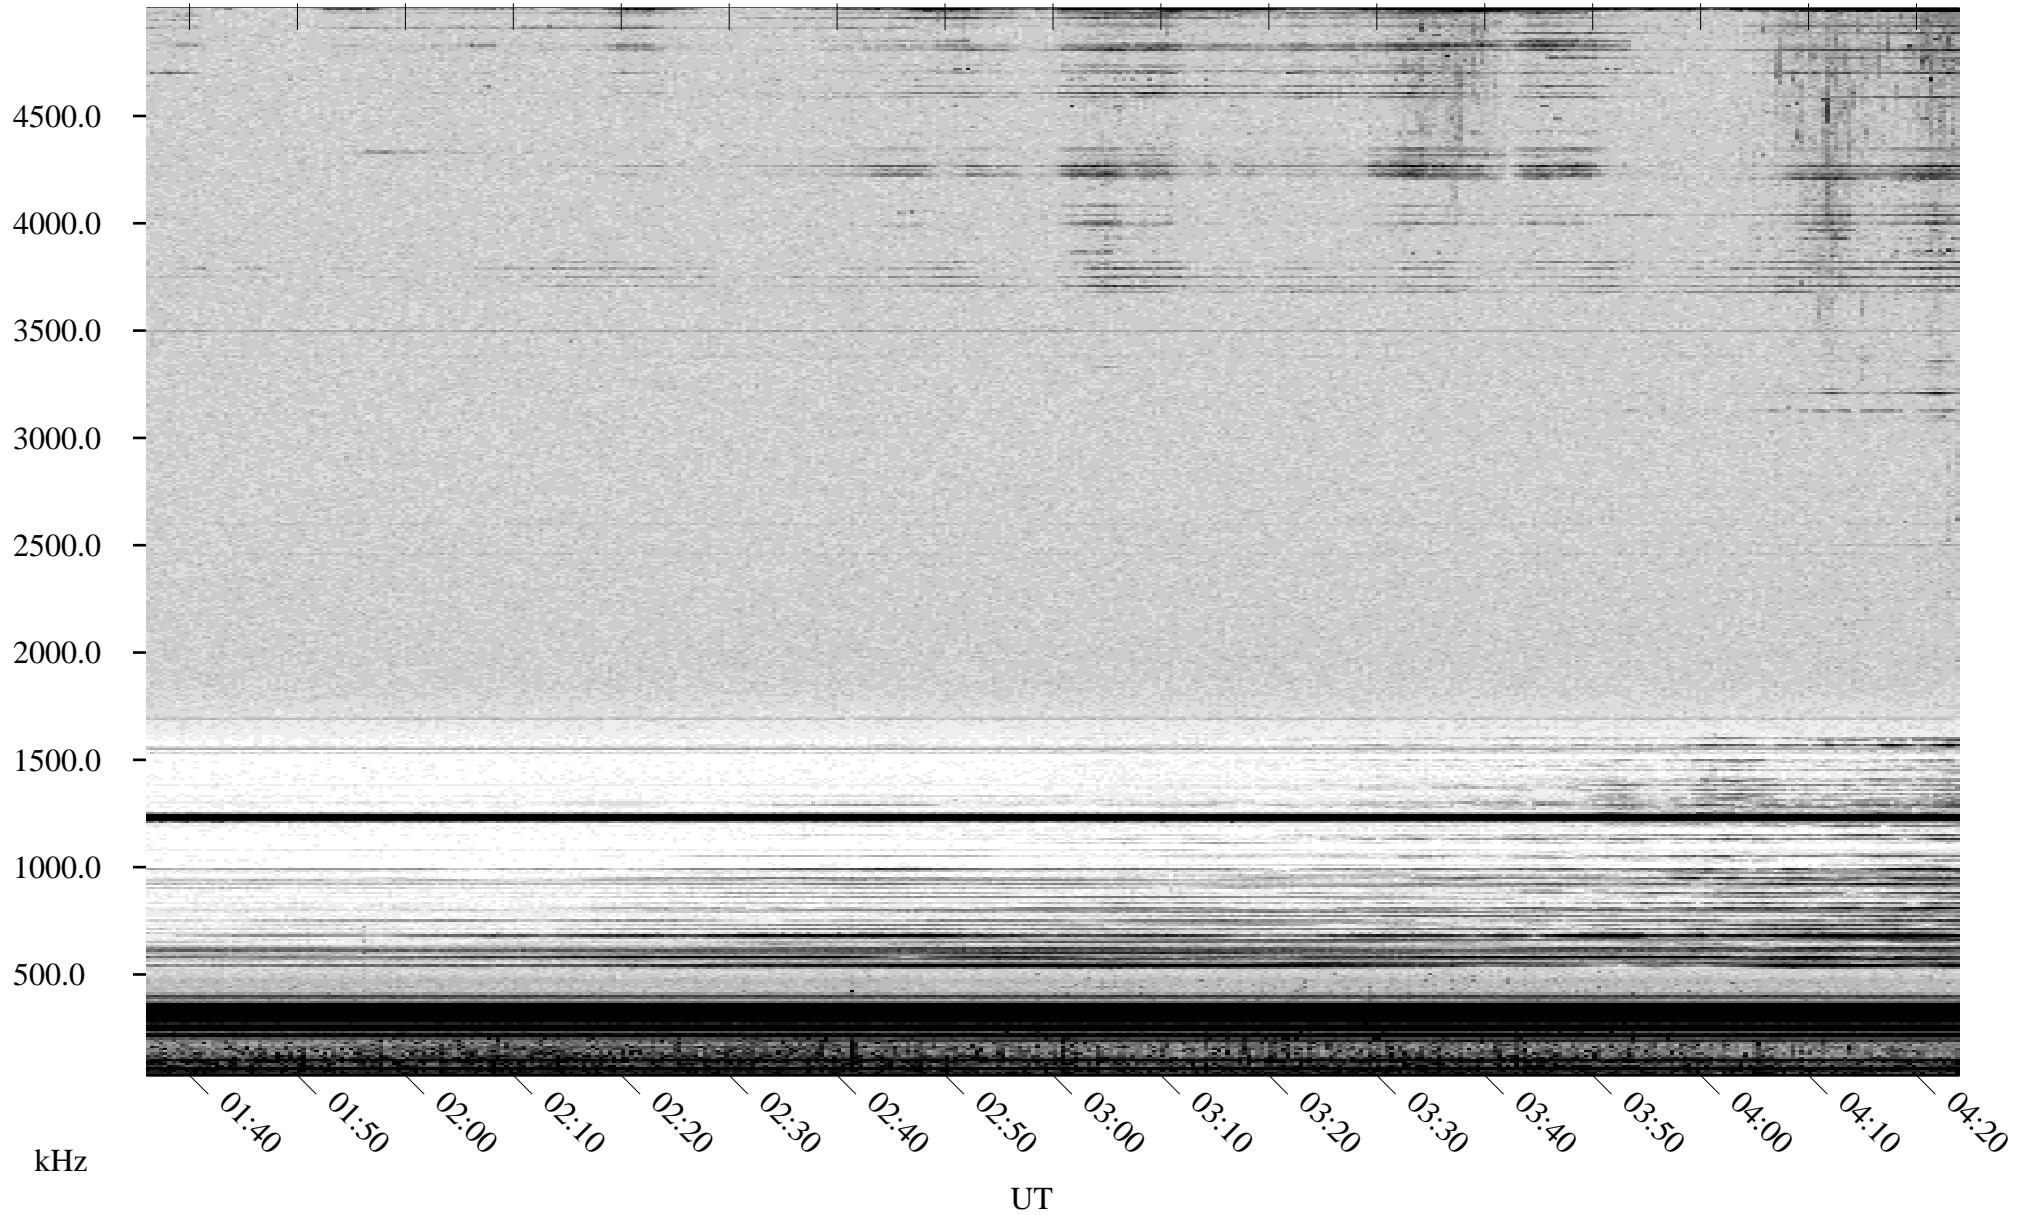

07/20/2000 Churchill, MTB

Linear Scale Black = 161 White = 15

ch002021.r00m max_12

Page 1

07/20/2000 Churchill, MTB

Linear Scale Black = 161 White = 15

ch002021.r00m max_12

Page 2

07/21/2000 Churchill, MTB

Linear Scale Black = 161 White = 15

ch00202l.r00m max_12

Page 3

07/21/2000 Churchill, MTB

Linear Scale Black = 161 White = 15

ch00202l.r00m max_12

Page 4

07/21/2000 Churchill, MTB

Linear Scale Black = 161 White = 15

ch00202l.r00m max_12

Page 5

07/21/2000 Churchill, MTB

Linear Scale Black = 161 White = 15

ch002021.r00m max_12

Page 6

07/21/2000 Churchill, MTB

Linear Scale Black = 161 White = 15

ch00202l.r00m max_12

Page 7

07/21/2000 Churchill, MTB

Linear Scale Black = 161 White = 15

ch00202l.r00m max_12