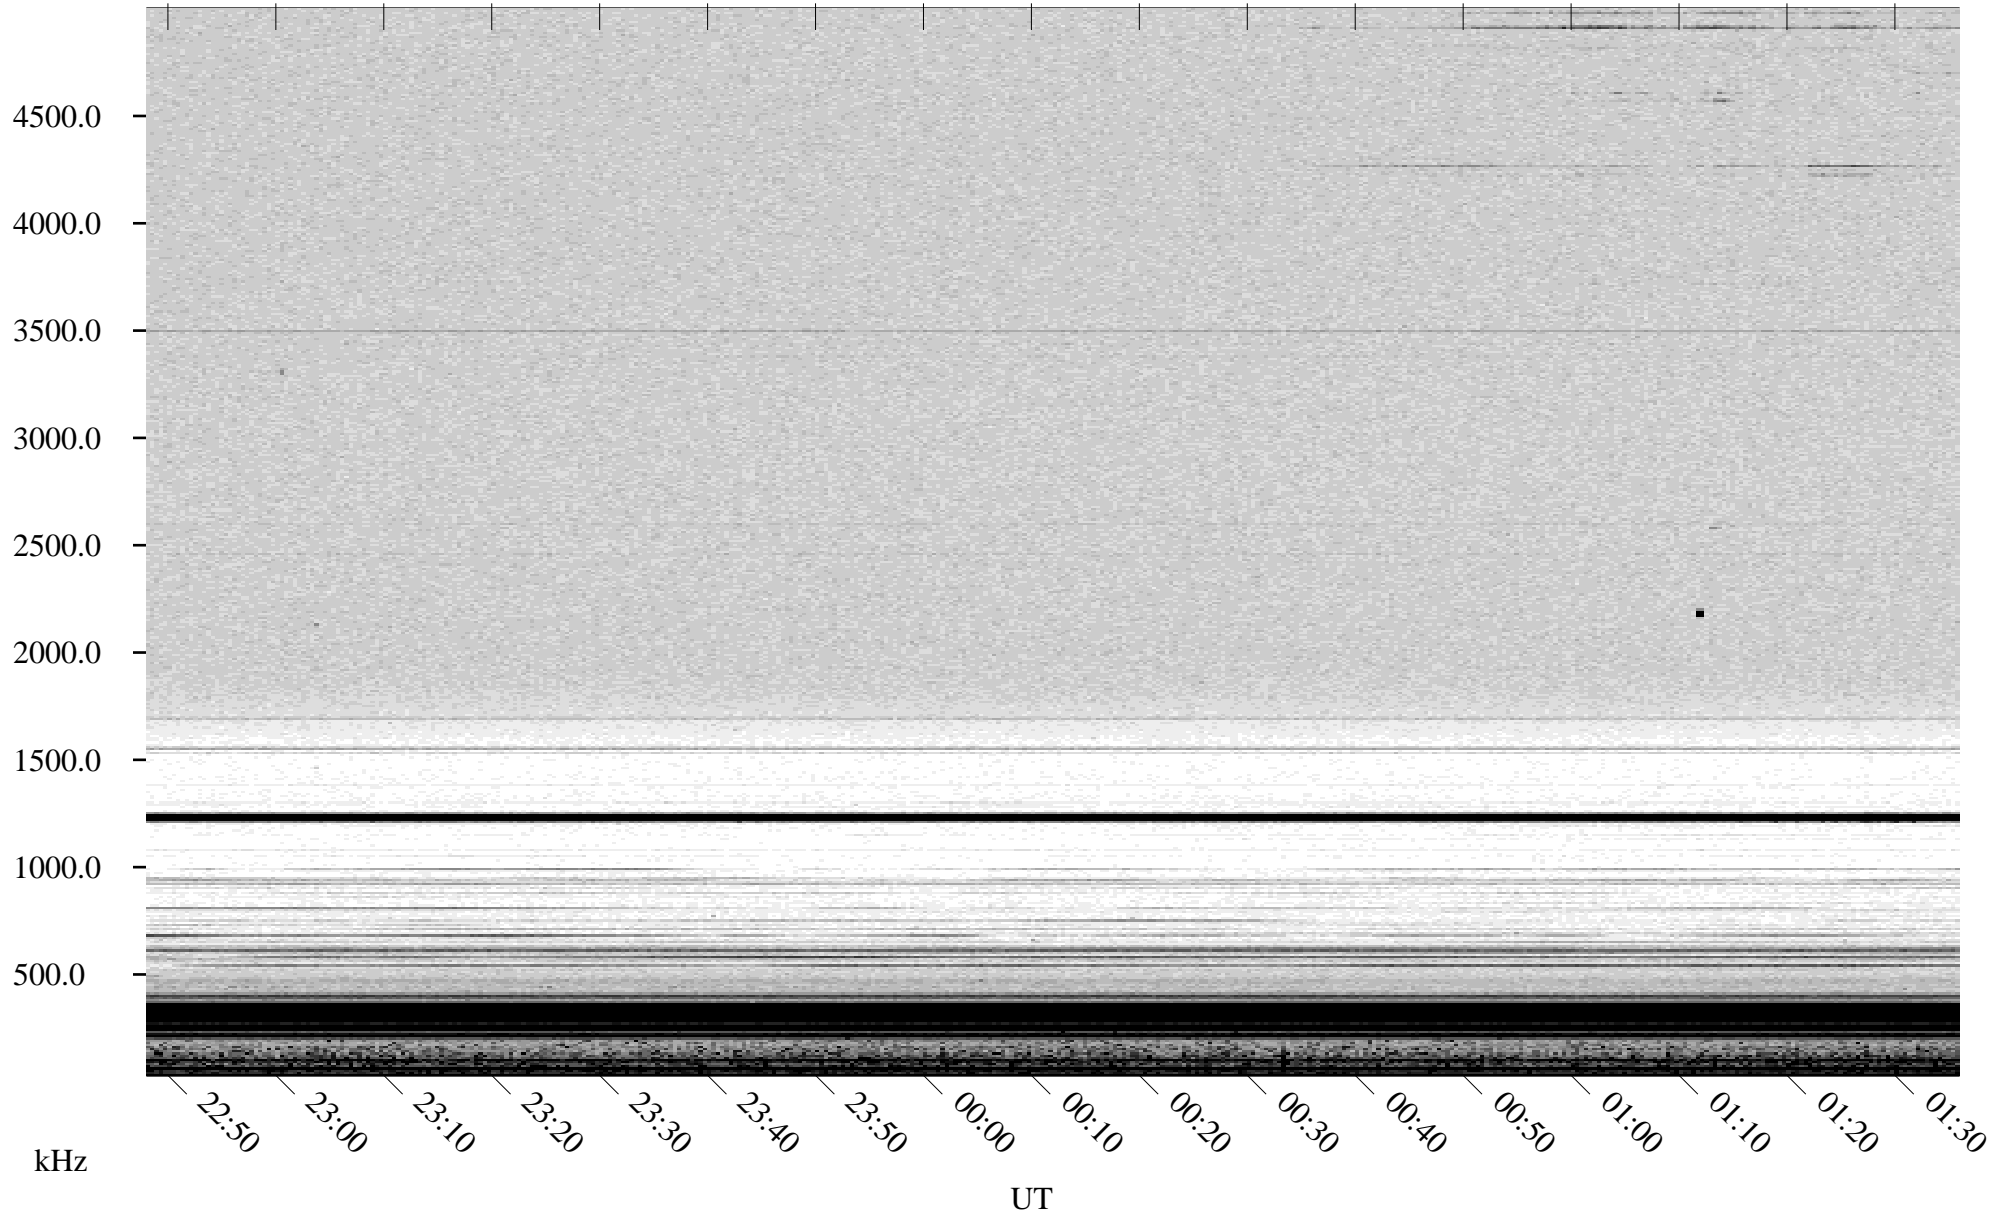

07/20/2000 Churchill, MTB

Linear Scale Black = 161 White = 15

ch002021.r00m max_12

Page 1

07/20/2000 Churchill, MTB

Linear Scale Black = 161 White = 15

ch002021.r00m max_12

Page 2

07/21/2000 Churchill, MTB

Linear Scale Black = 161 White = 15

ch00202l.r00m max_12

Page 3

07/21/2000 Churchill, MTB

Linear Scale Black = 161 White = 15

ch00202l.r00m max_12

Page 4

07/21/2000 Churchill, MTB

Linear Scale Black = 161 White = 15

ch00202l.r00m max_12

Page 5

07/21/2000 Churchill, MTB

Linear Scale Black = 161 White = 15

ch002021.r00m max_12

Page 6

07/21/2000 Churchill, MTB

Linear Scale Black = 161 White = 15

ch00202l.r00m max_12

Page 7

07/21/2000 Churchill, MTB

Linear Scale Black = 161 White = 15

ch00202l.r00m max_12