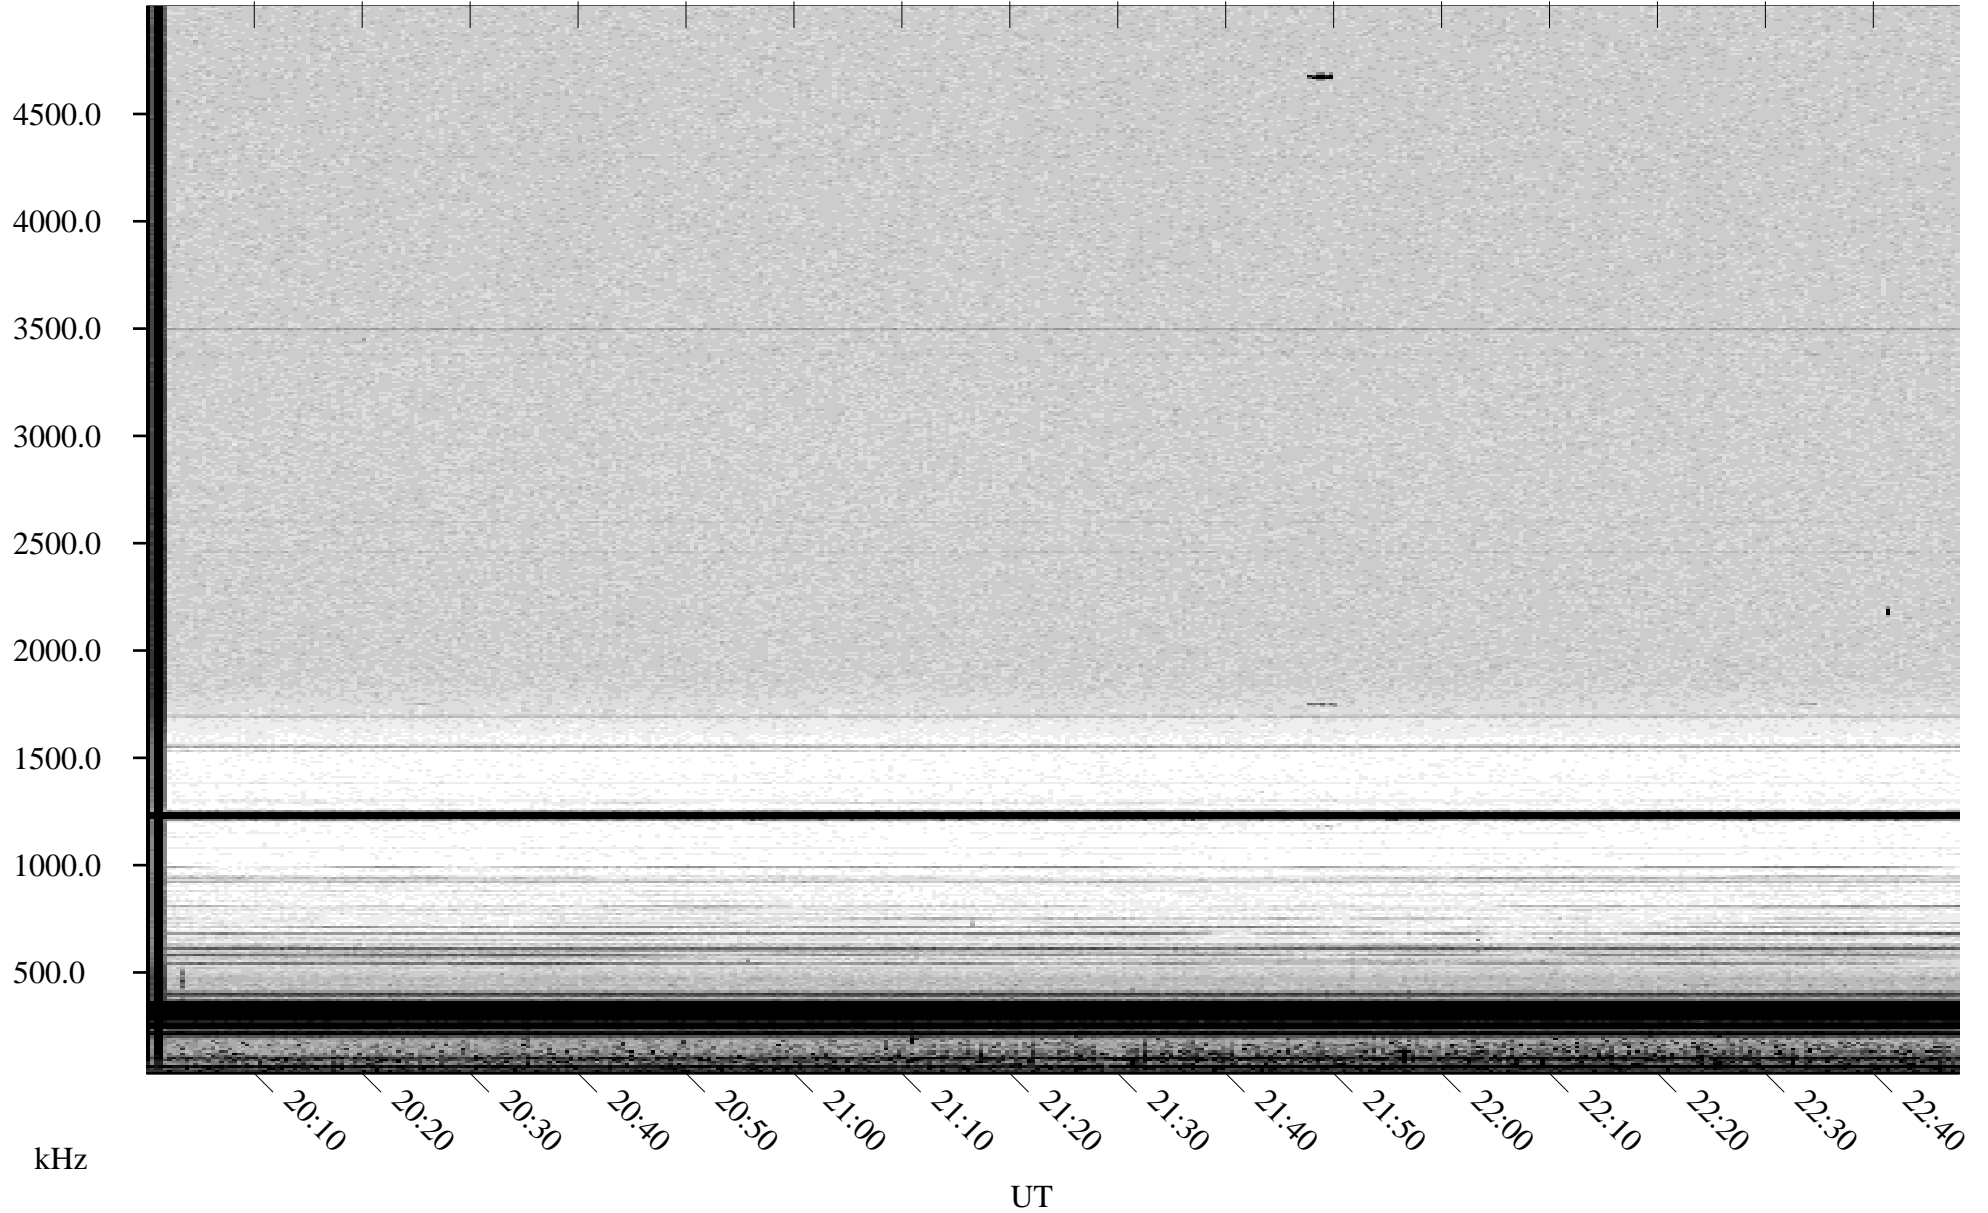

07/20/2000 Churchill, MTB

Linear Scale Black = 161 White = 15

ch002021.r00m max_12

Page 1

07/20/2000 Churchill, MTB

Linear Scale Black = 161 White = 15

ch002021.r00m max_12

Page 2

07/21/2000 Churchill, MTB

Linear Scale Black = 161 White = 15

ch00202l.r00m max_12

Page 3

07/21/2000 Churchill, MTB

Linear Scale Black = 161 White = 15

ch00202l.r00m max_12

Page 4

07/21/2000 Churchill, MTB

Linear Scale Black = 161 White = 15

ch00202l.r00m max_12

Page 5

07/21/2000 Churchill, MTB

Linear Scale Black = 161 White = 15

ch002021.r00m max_12

Page 6

07/21/2000 Churchill, MTB

Linear Scale Black = 161 White = 15

ch00202l.r00m max_12

Page 7

07/21/2000 Churchill, MTB

Linear Scale Black = 161 White = 15

ch00202l.r00m max_12