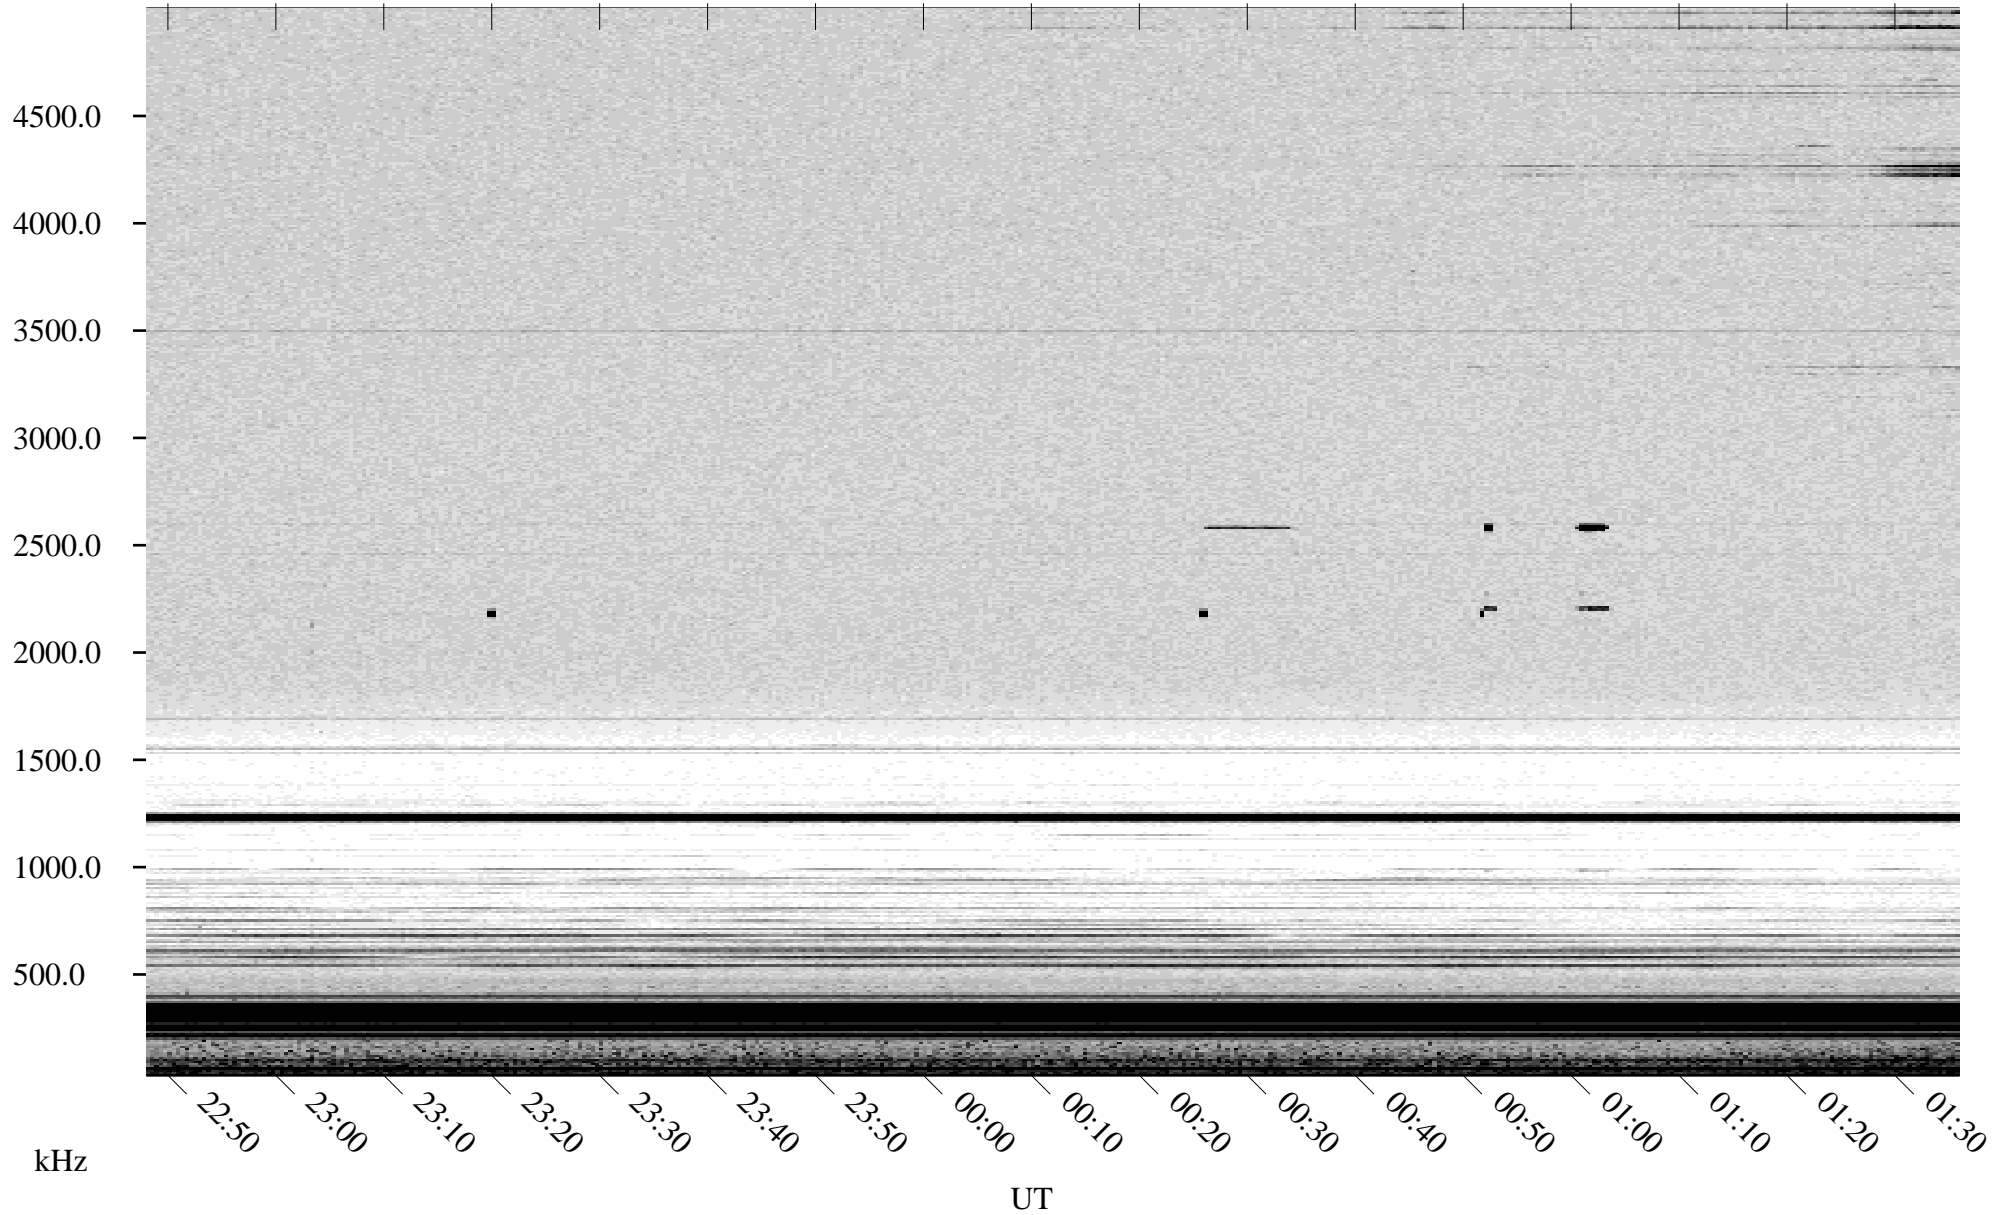

07/21/2000 Churchill, MTB

Linear Scale Black = 161 White = 15

ch00203l.r00m max_12

Page 1

07/21/2000 Churchill, MTB

Linear Scale Black = 161 White = 15

ch002031.r00m max_12

Page 2

07/22/2000 Churchill, MTB

Linear Scale Black = 161 White = 15

ch002031.r00m max_12

Page 3

07/22/2000 Churchill, MTB

Linear Scale Black = 161 White = 15

ch00203l.r00m max_12

Page 4

07/22/2000 Churchill, MTB

Linear Scale Black = 161 White = 15

ch00203l.r00m max_12

Page 5

07/22/2000 Churchill, MTB

Linear Scale Black = 161 White = 15

ch00203l.r00m max_12

Page 6

07/22/2000 Churchill, MTB

Linear Scale Black = 161 White = 15

ch00203l.r00m max_12

Page 7

07/22/2000 Churchill, MTB

Linear Scale Black = 161 White = 15

ch00203l.r00m max_12