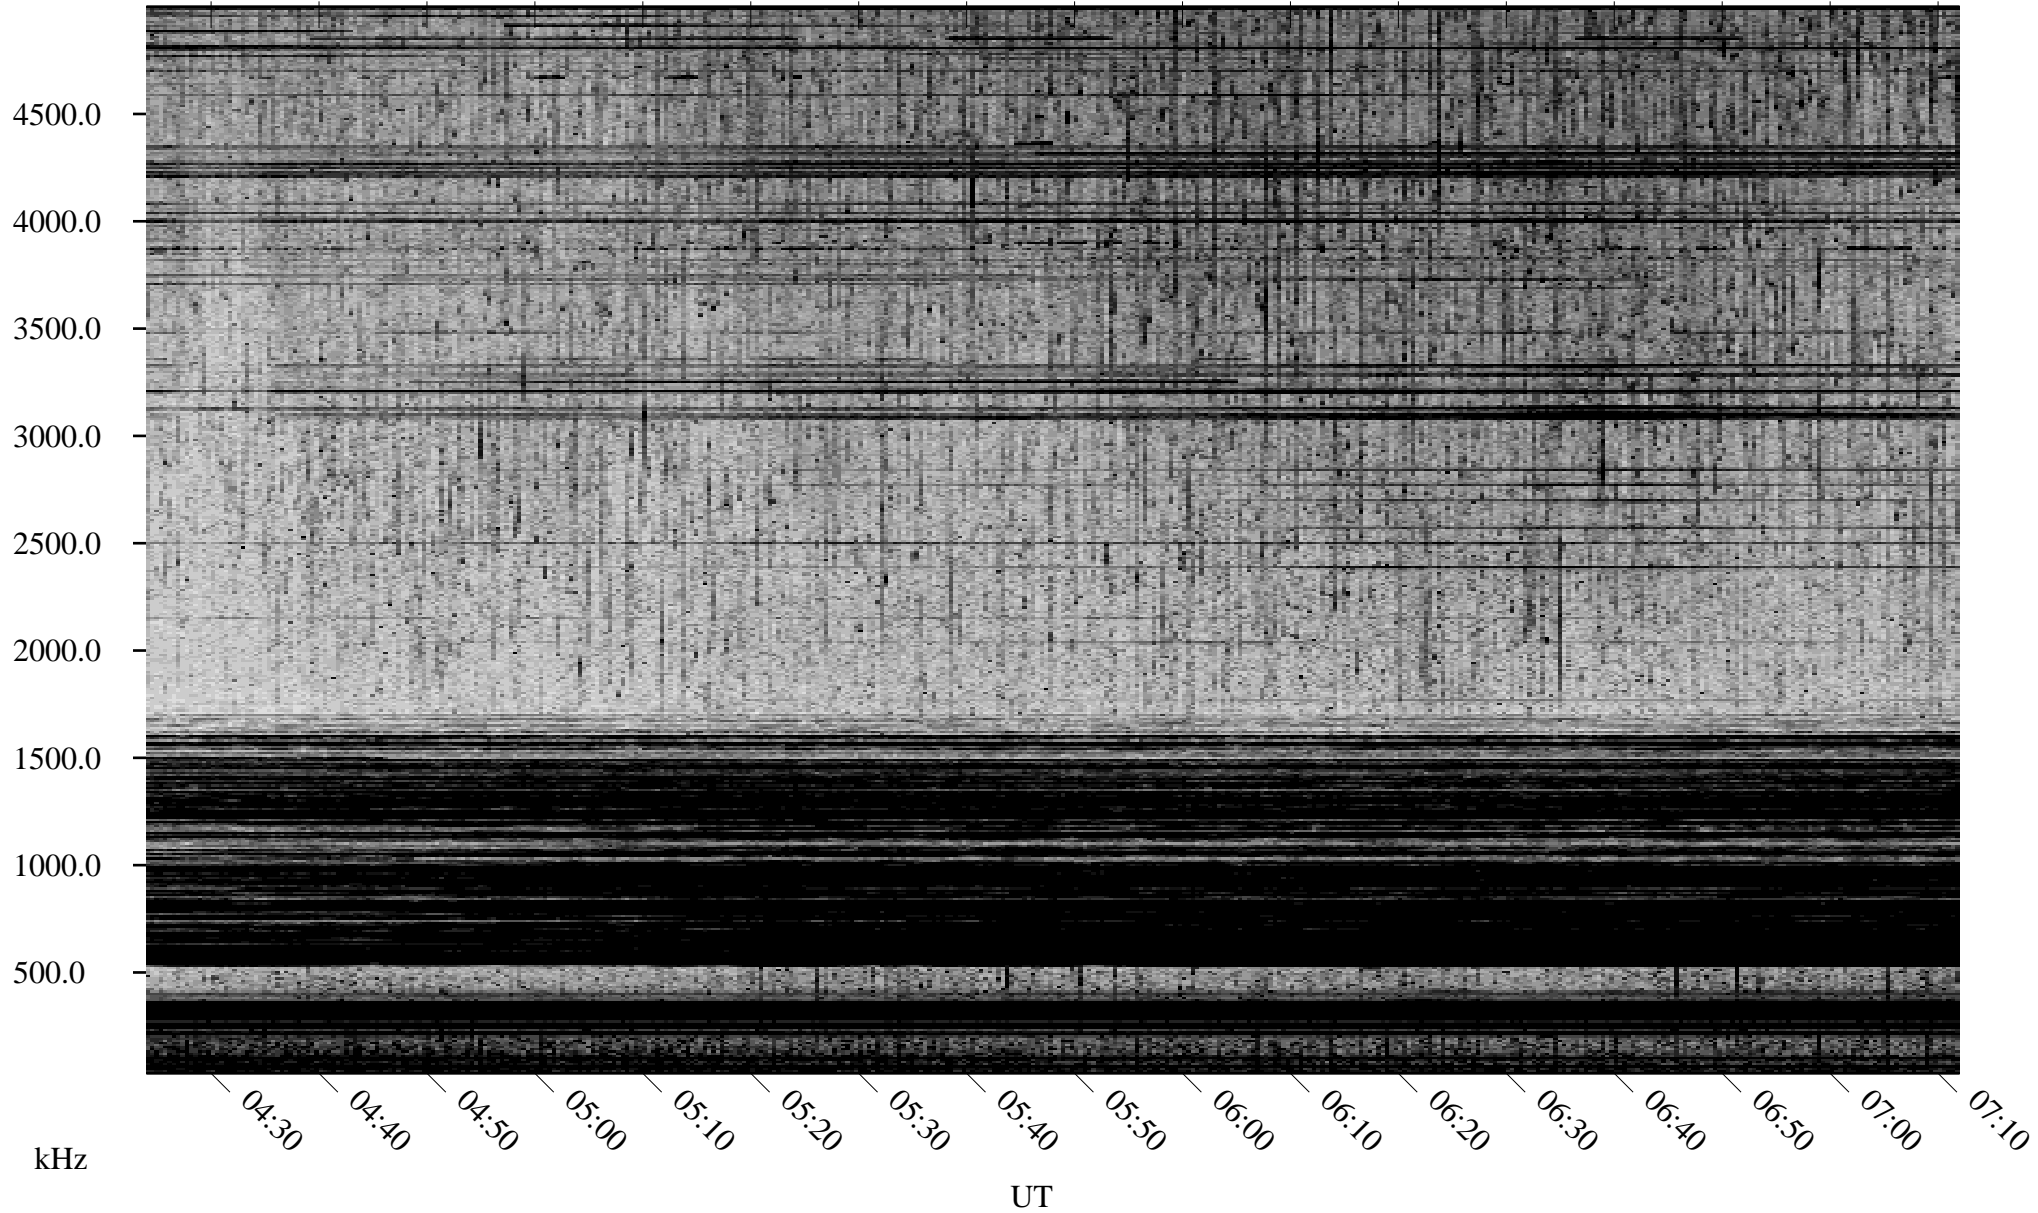

07/21/2000 Churchill, MTB

Linear Scale Black = 161 White = 15

ch00203l.r00m max_12

Page 1

07/21/2000 Churchill, MTB

Linear Scale Black = 161 White = 15

ch002031.r00m max_12

Page 2

07/22/2000 Churchill, MTB

Linear Scale Black = 161 White = 15

ch002031.r00m max_12

Page 3

07/22/2000 Churchill, MTB

Linear Scale Black = 161 White = 15

ch00203l.r00m max_12

Page 4

07/22/2000 Churchill, MTB

Linear Scale Black = 161 White = 15

ch00203l.r00m max_12

Page 5

07/22/2000 Churchill, MTB

Linear Scale Black = 161 White = 15

ch00203l.r00m max_12

Page 6

07/22/2000 Churchill, MTB

Linear Scale Black = 161 White = 15

ch00203l.r00m max_12

Page 7

07/22/2000 Churchill, MTB

Linear Scale Black = 161 White = 15

ch00203l.r00m max_12