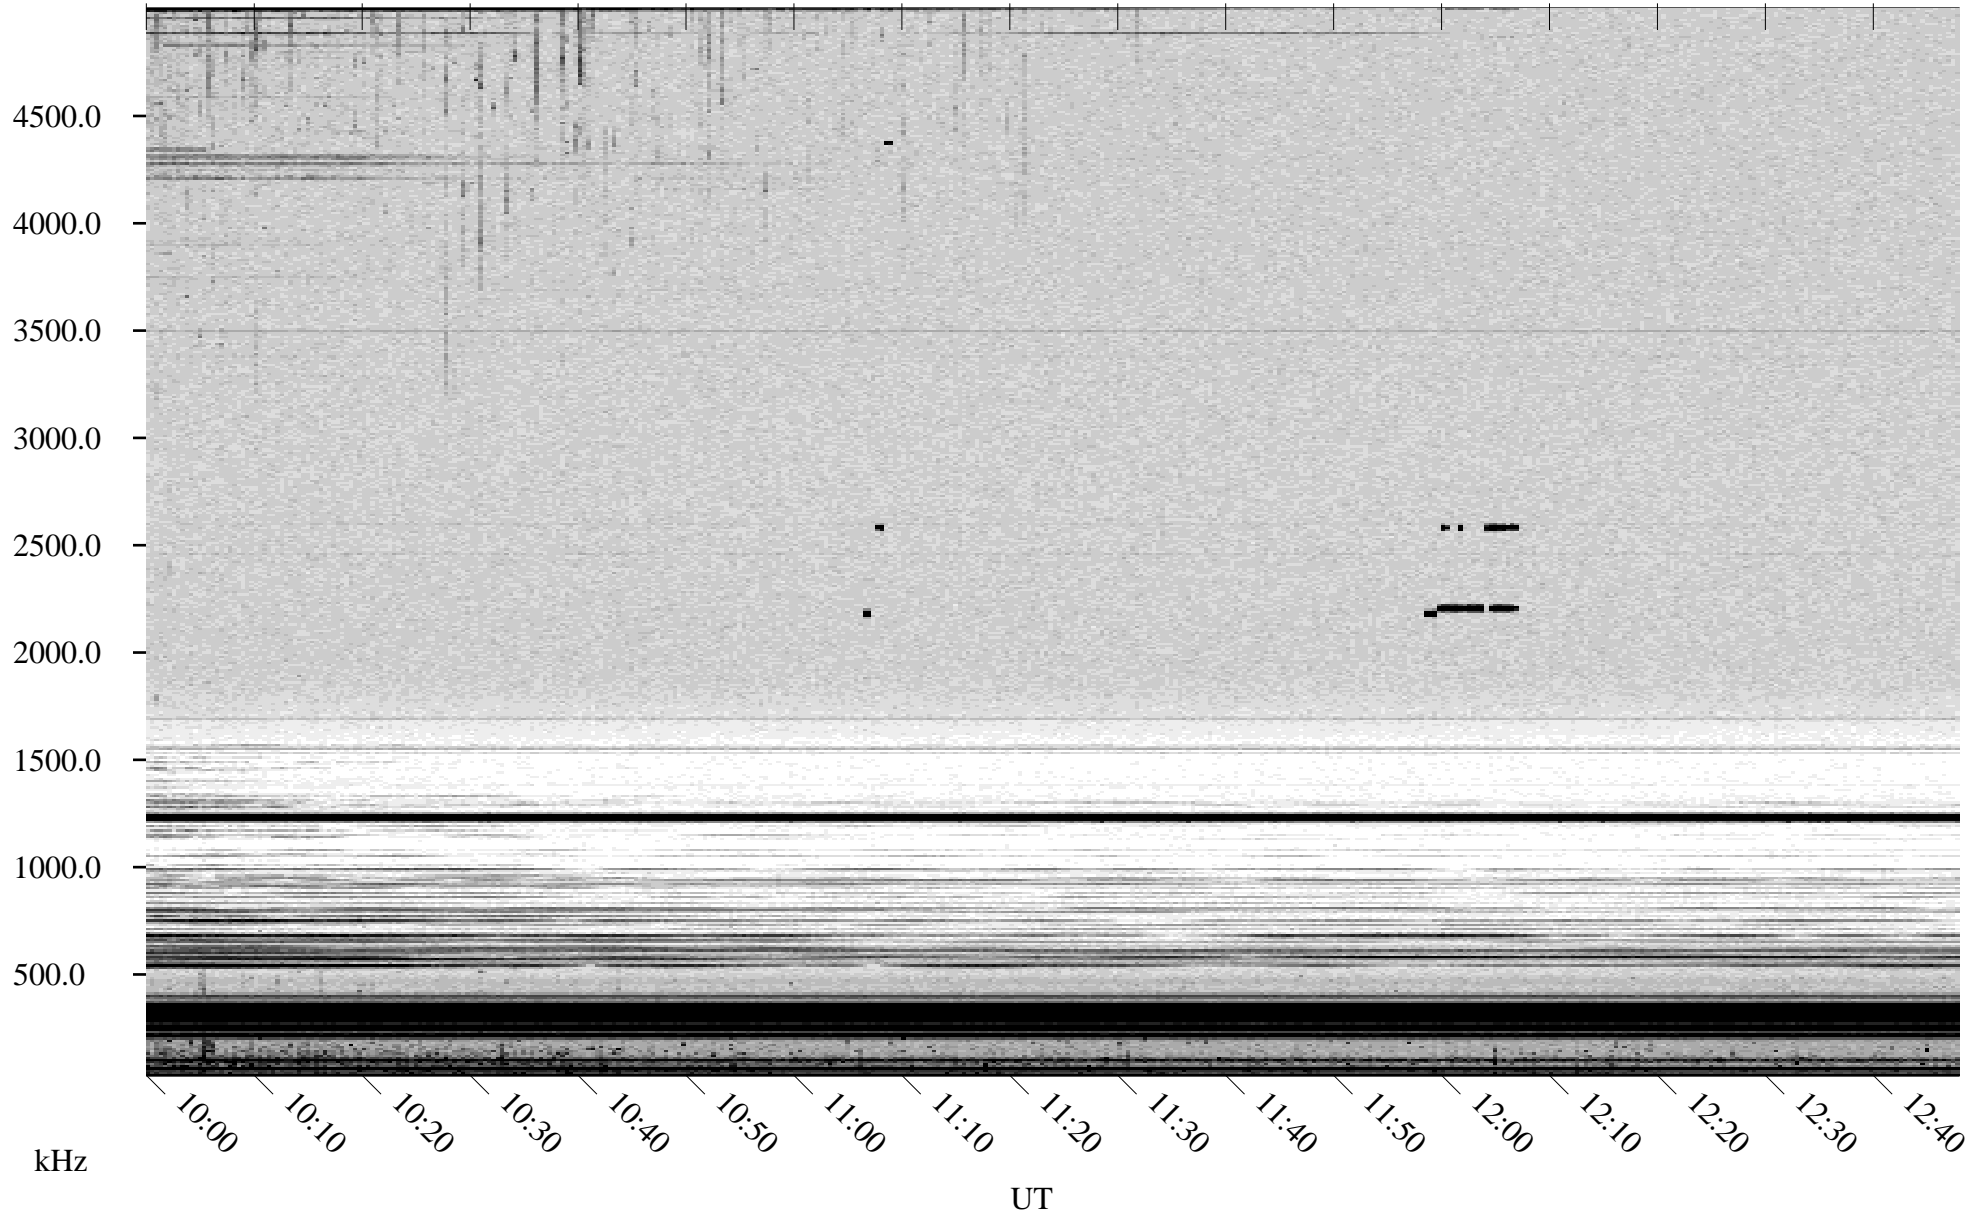

07/21/2000 Churchill, MTB

Linear Scale Black = 161 White = 15

ch00203l.r00m max_12

Page 1

07/21/2000 Churchill, MTB

Linear Scale Black = 161 White = 15

ch002031.r00m max_12

Page 2

07/22/2000 Churchill, MTB

Linear Scale Black = 161 White = 15

ch002031.r00m max_12

Page 3

07/22/2000 Churchill, MTB

Linear Scale Black = 161 White = 15

ch00203l.r00m max_12

Page 4

07/22/2000 Churchill, MTB

Linear Scale Black = 161 White = 15

ch00203l.r00m max_12

Page 5

07/22/2000 Churchill, MTB

Linear Scale Black = 161 White = 15

ch00203l.r00m max_12

Page 6

07/22/2000 Churchill, MTB

Linear Scale Black = 161 White = 15

ch00203l.r00m max_12

Page 7

07/22/2000 Churchill, MTB

Linear Scale Black = 161 White = 15

ch00203l.r00m max_12