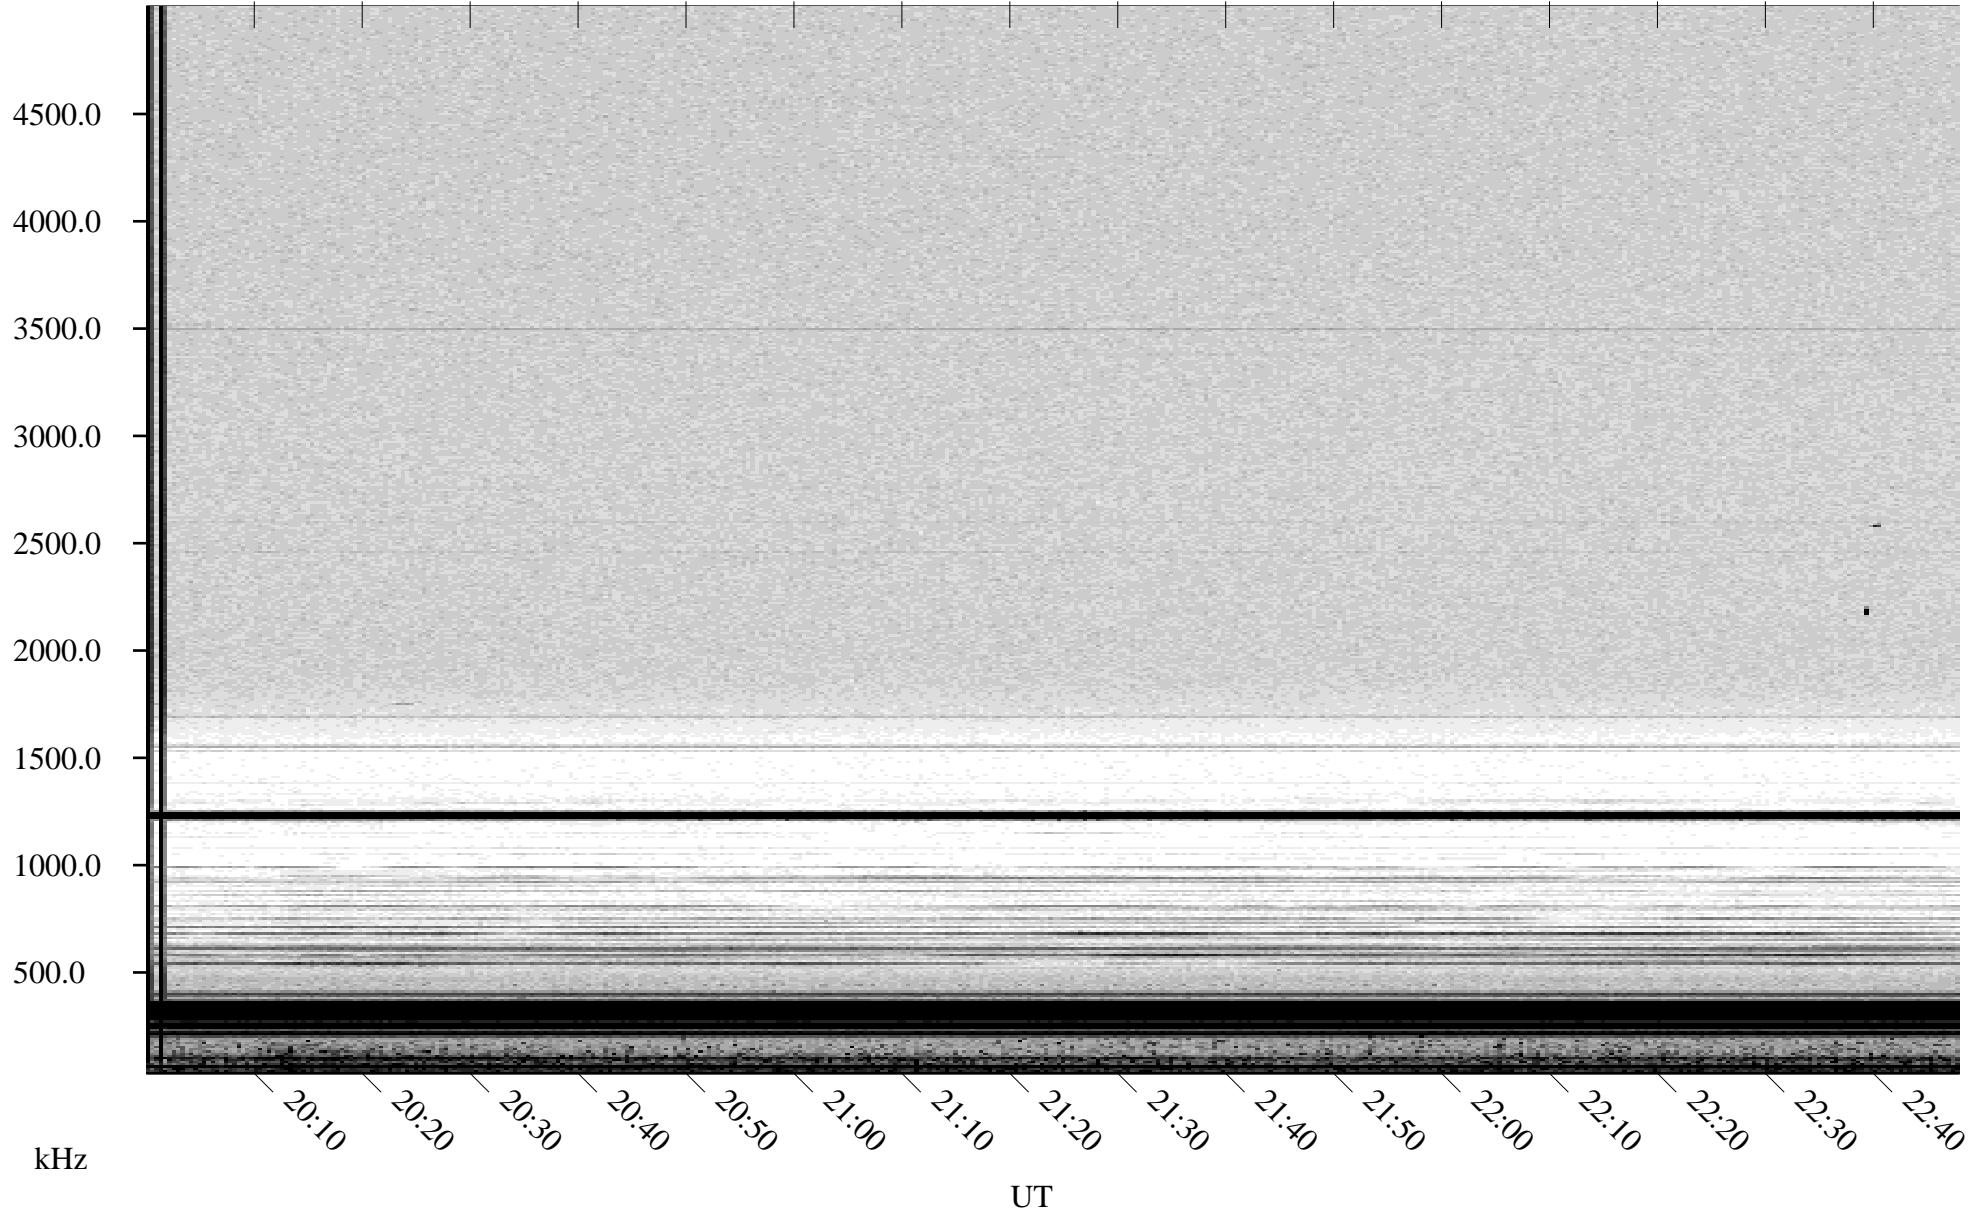

07/21/2000 Churchill, MTB

Linear Scale Black = 161 White = 15

ch00203l.r00m max_12

Page 1

07/21/2000 Churchill, MTB

Linear Scale Black = 161 White = 15

ch002031.r00m max_12

Page 2

07/22/2000 Churchill, MTB

Linear Scale Black = 161 White = 15

ch002031.r00m max_12

Page 3

07/22/2000 Churchill, MTB

Linear Scale Black = 161 White = 15

ch00203l.r00m max_12

Page 4

07/22/2000 Churchill, MTB

Linear Scale Black = 161 White = 15

ch00203l.r00m max_12

Page 5

07/22/2000 Churchill, MTB

Linear Scale Black = 161 White = 15

ch00203l.r00m max_12

Page 6

07/22/2000 Churchill, MTB

Linear Scale Black = 161 White = 15

ch00203l.r00m max_12

Page 7

07/22/2000 Churchill, MTB

Linear Scale Black = 161 White = 15

ch00203l.r00m max_12