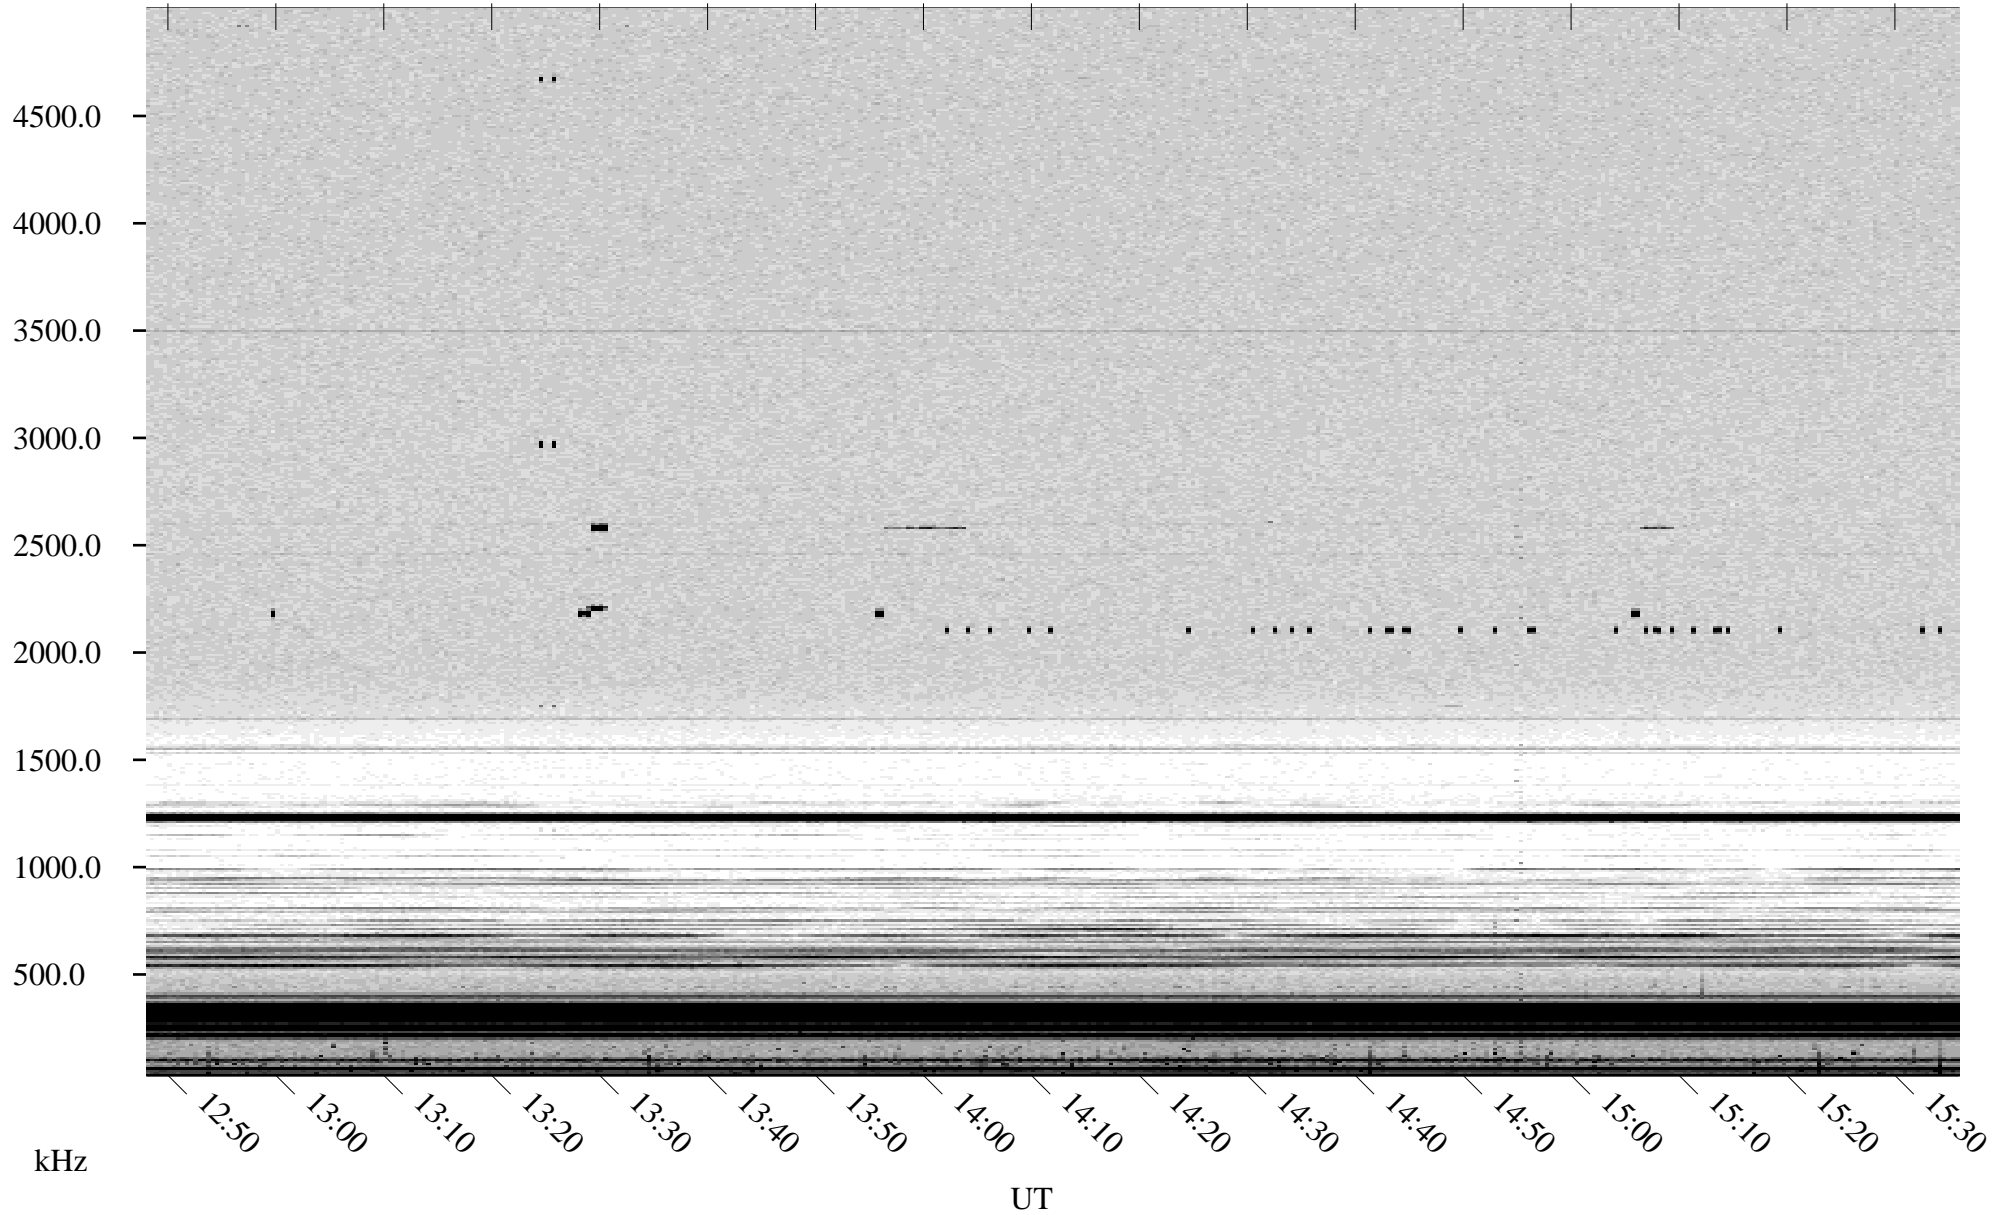

07/21/2000 Churchill, MTB

Linear Scale Black = 161 White = 15

ch00203l.r00m max_12

Page 1

07/21/2000 Churchill, MTB

Linear Scale Black = 161 White = 15

ch002031.r00m max_12

Page 2

07/22/2000 Churchill, MTB

Linear Scale Black = 161 White = 15

ch002031.r00m max_12

Page 3

07/22/2000 Churchill, MTB

Linear Scale Black = 161 White = 15

ch00203l.r00m max_12

Page 4

07/22/2000 Churchill, MTB

Linear Scale Black = 161 White = 15

ch00203l.r00m max_12

Page 5

07/22/2000 Churchill, MTB

Linear Scale Black = 161 White = 15

ch00203l.r00m max_12

Page 6

07/22/2000 Churchill, MTB

Linear Scale Black = 161 White = 15

ch00203l.r00m max_12

Page 7

07/22/2000 Churchill, MTB

Linear Scale Black = 161 White = 15

ch00203l.r00m max_12