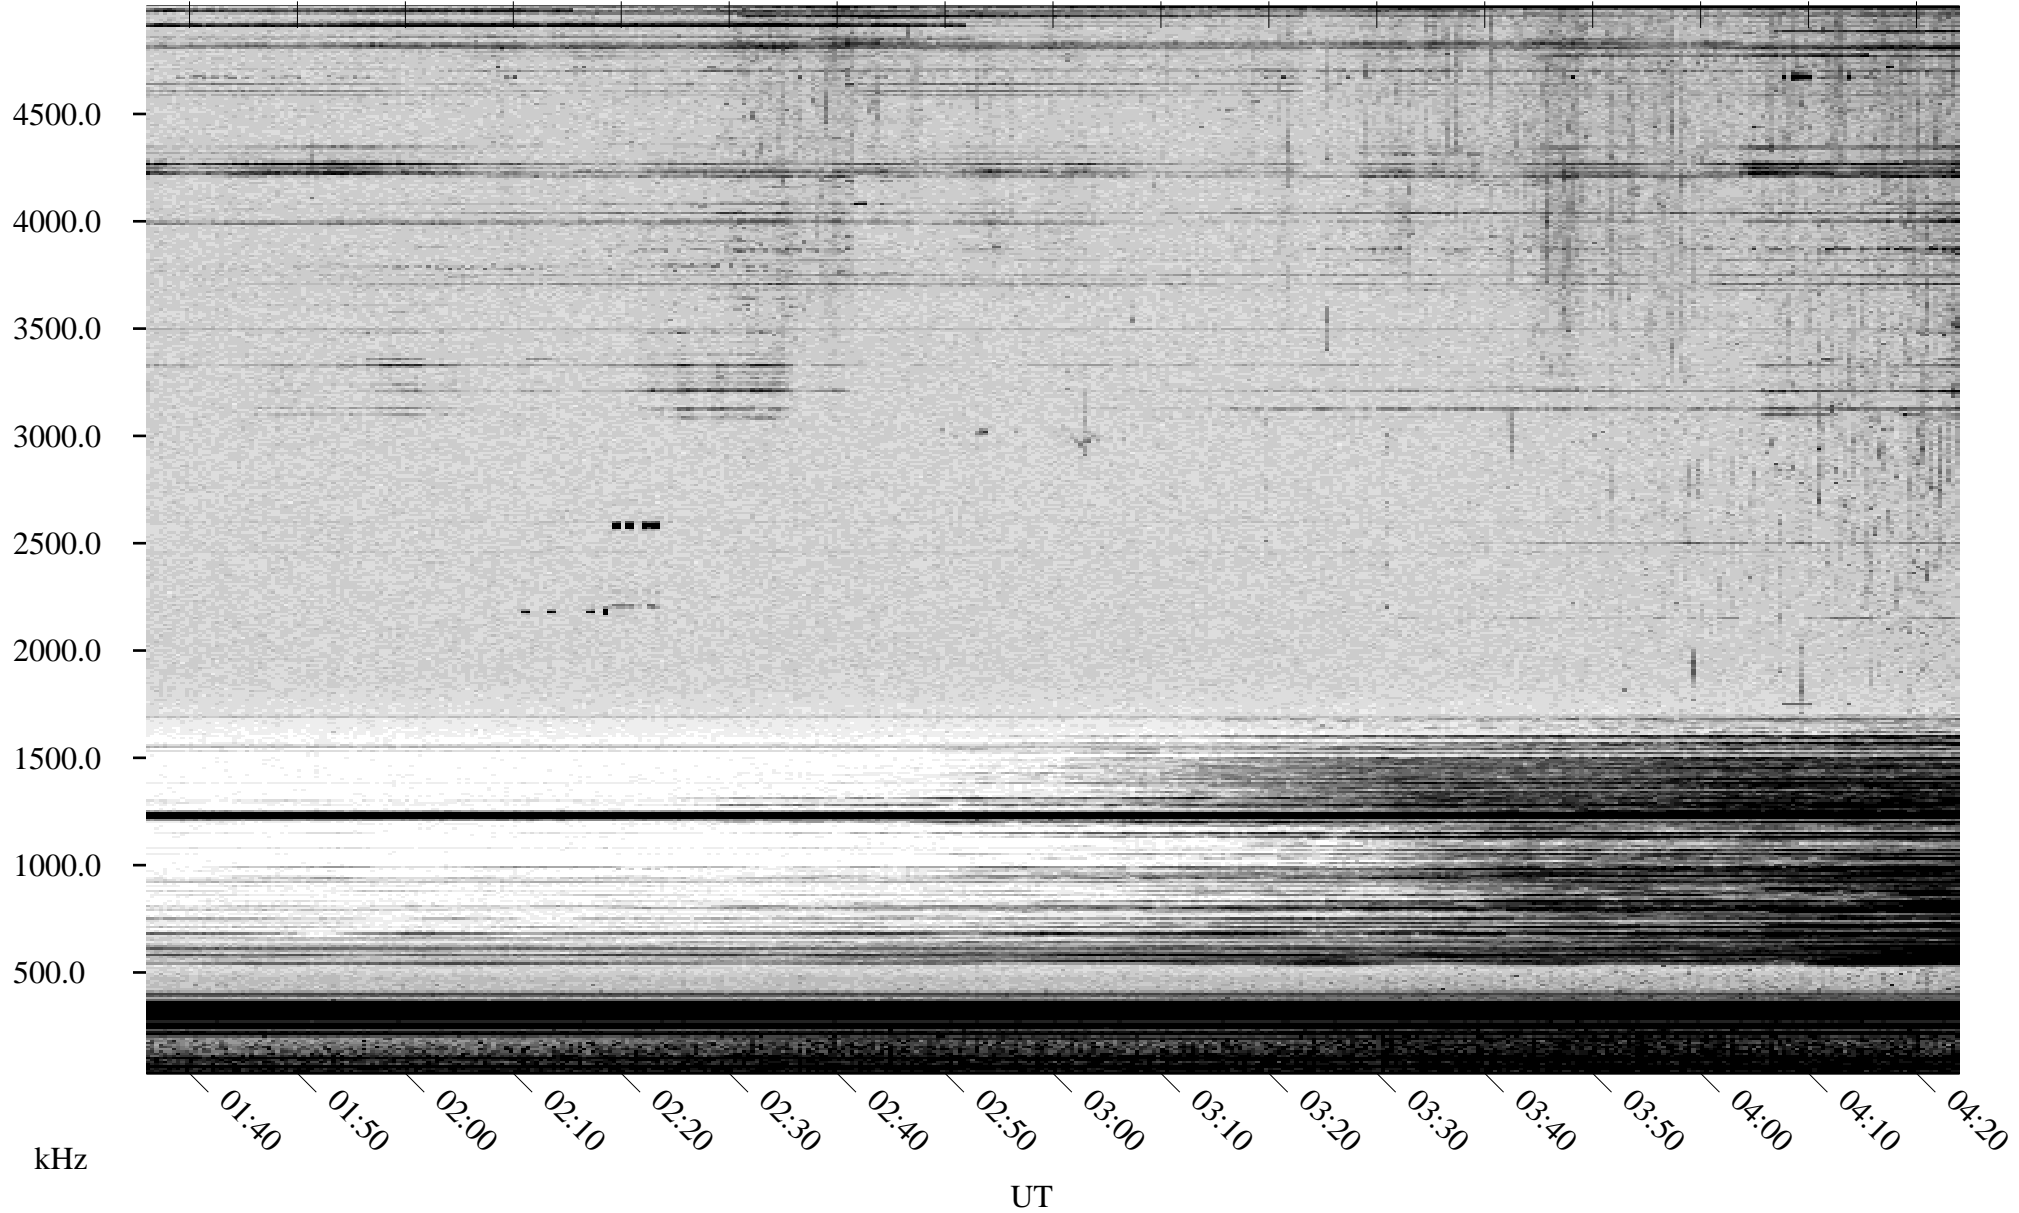

07/21/2000 Churchill, MTB

Linear Scale Black = 161 White = 15

ch00203l.r00m max_12

Page 1

07/21/2000 Churchill, MTB

Linear Scale Black = 161 White = 15

ch002031.r00m max_12

Page 2

07/22/2000 Churchill, MTB

Linear Scale Black = 161 White = 15

ch002031.r00m max_12

Page 3

07/22/2000 Churchill, MTB

Linear Scale Black = 161 White = 15

ch00203l.r00m max_12

Page 4

07/22/2000 Churchill, MTB

Linear Scale Black = 161 White = 15

ch00203l.r00m max_12

Page 5

07/22/2000 Churchill, MTB

Linear Scale Black = 161 White = 15

ch00203l.r00m max_12

Page 6

07/22/2000 Churchill, MTB

Linear Scale Black = 161 White = 15

ch00203l.r00m max_12

Page 7

07/22/2000 Churchill, MTB

Linear Scale Black = 161 White = 15

ch00203l.r00m max_12