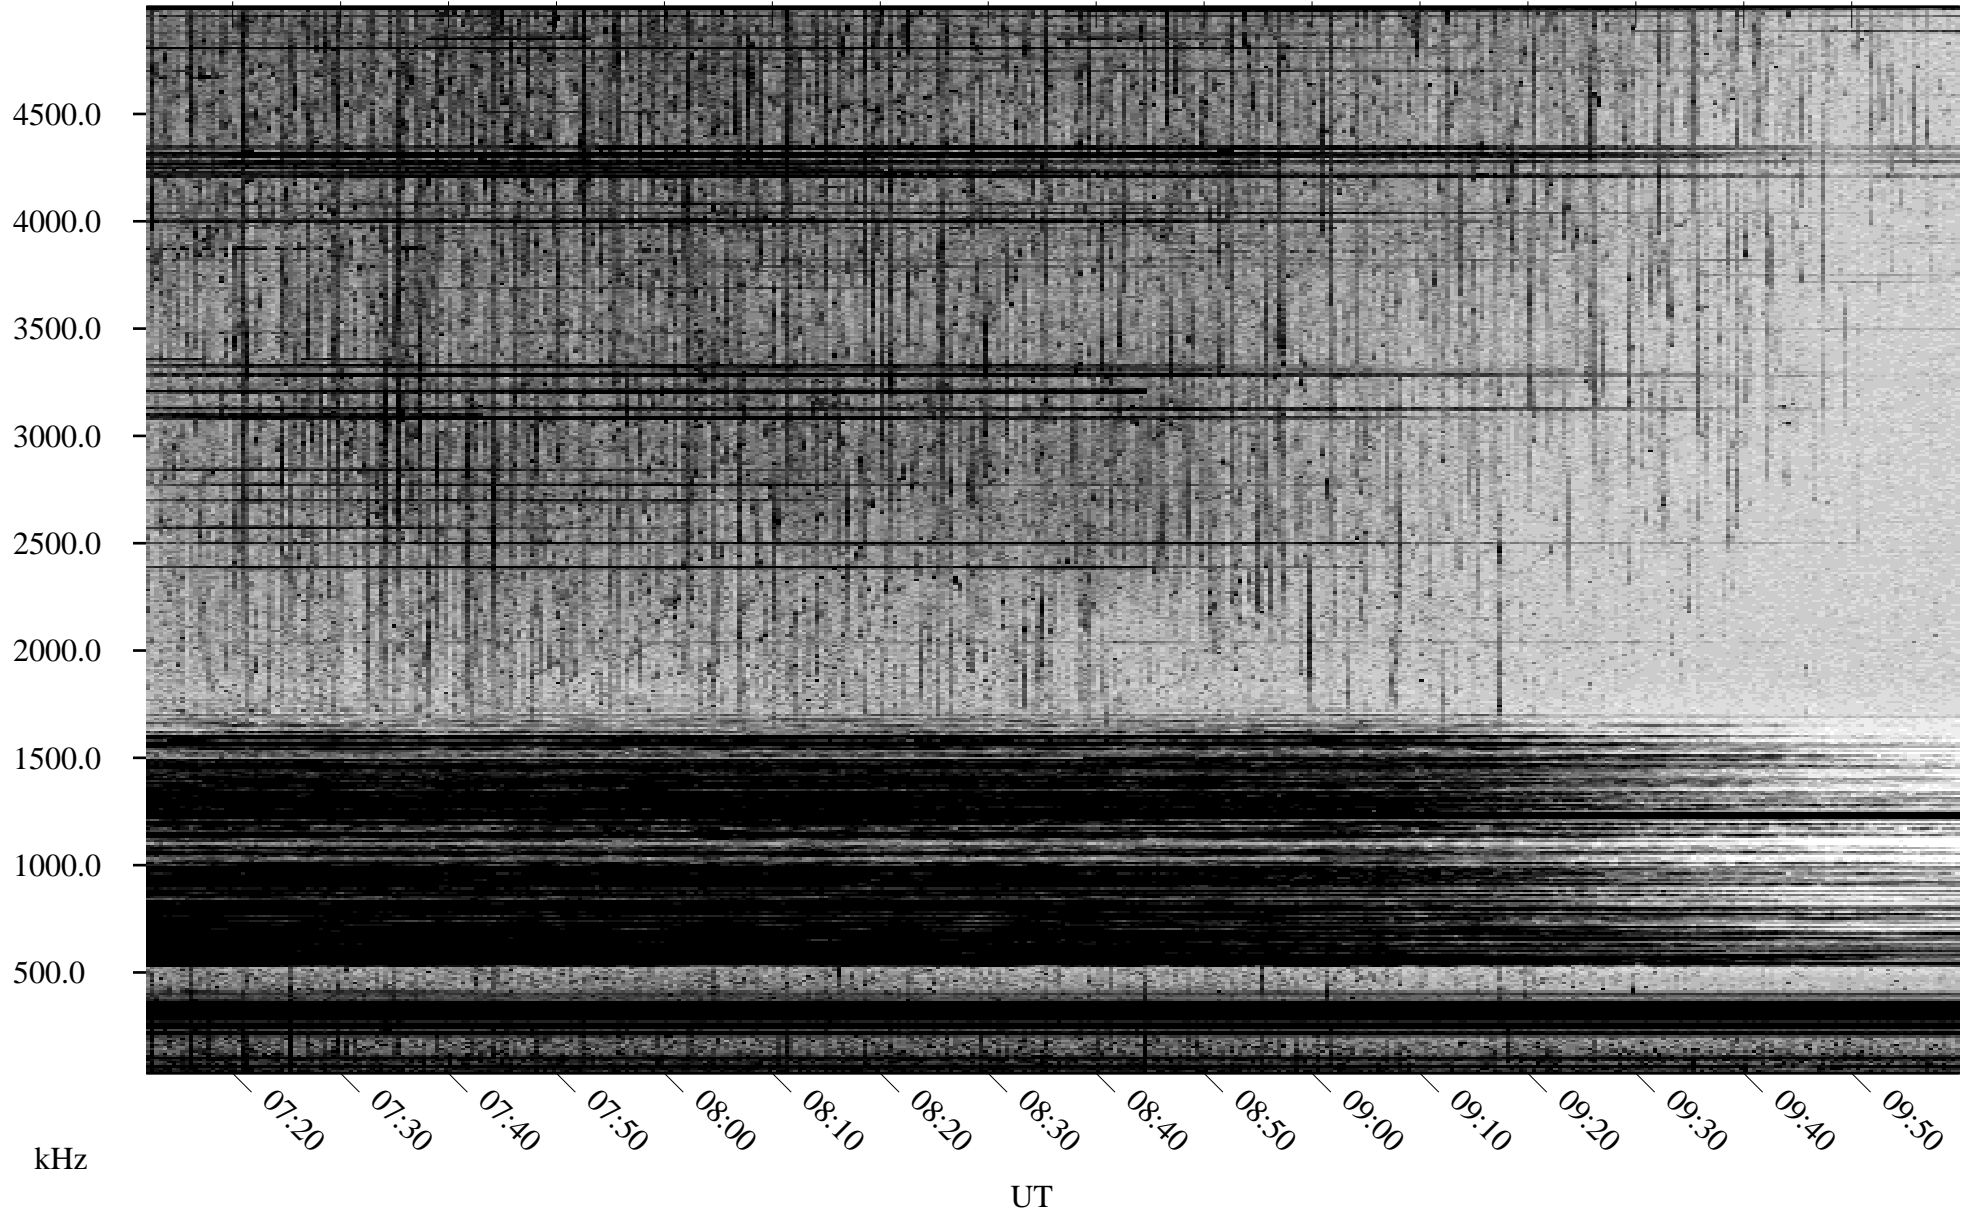

07/21/2000 Churchill, MTB

Linear Scale Black = 161 White = 15

ch00203l.r00m max_12

Page 1

07/21/2000 Churchill, MTB

Linear Scale Black = 161 White = 15

ch002031.r00m max_12

Page 2

07/22/2000 Churchill, MTB

Linear Scale Black = 161 White = 15

ch002031.r00m max_12

Page 3

07/22/2000 Churchill, MTB

Linear Scale Black = 161 White = 15

ch00203l.r00m max_12

Page 4

07/22/2000 Churchill, MTB

Linear Scale Black = 161 White = 15

ch00203l.r00m max_12

Page 5

07/22/2000 Churchill, MTB

Linear Scale Black = 161 White = 15

ch00203l.r00m max_12

Page 6

07/22/2000 Churchill, MTB

Linear Scale Black = 161 White = 15

ch00203l.r00m max_12

Page 7

07/22/2000 Churchill, MTB

Linear Scale Black = 161 White = 15

ch00203l.r00m max_12