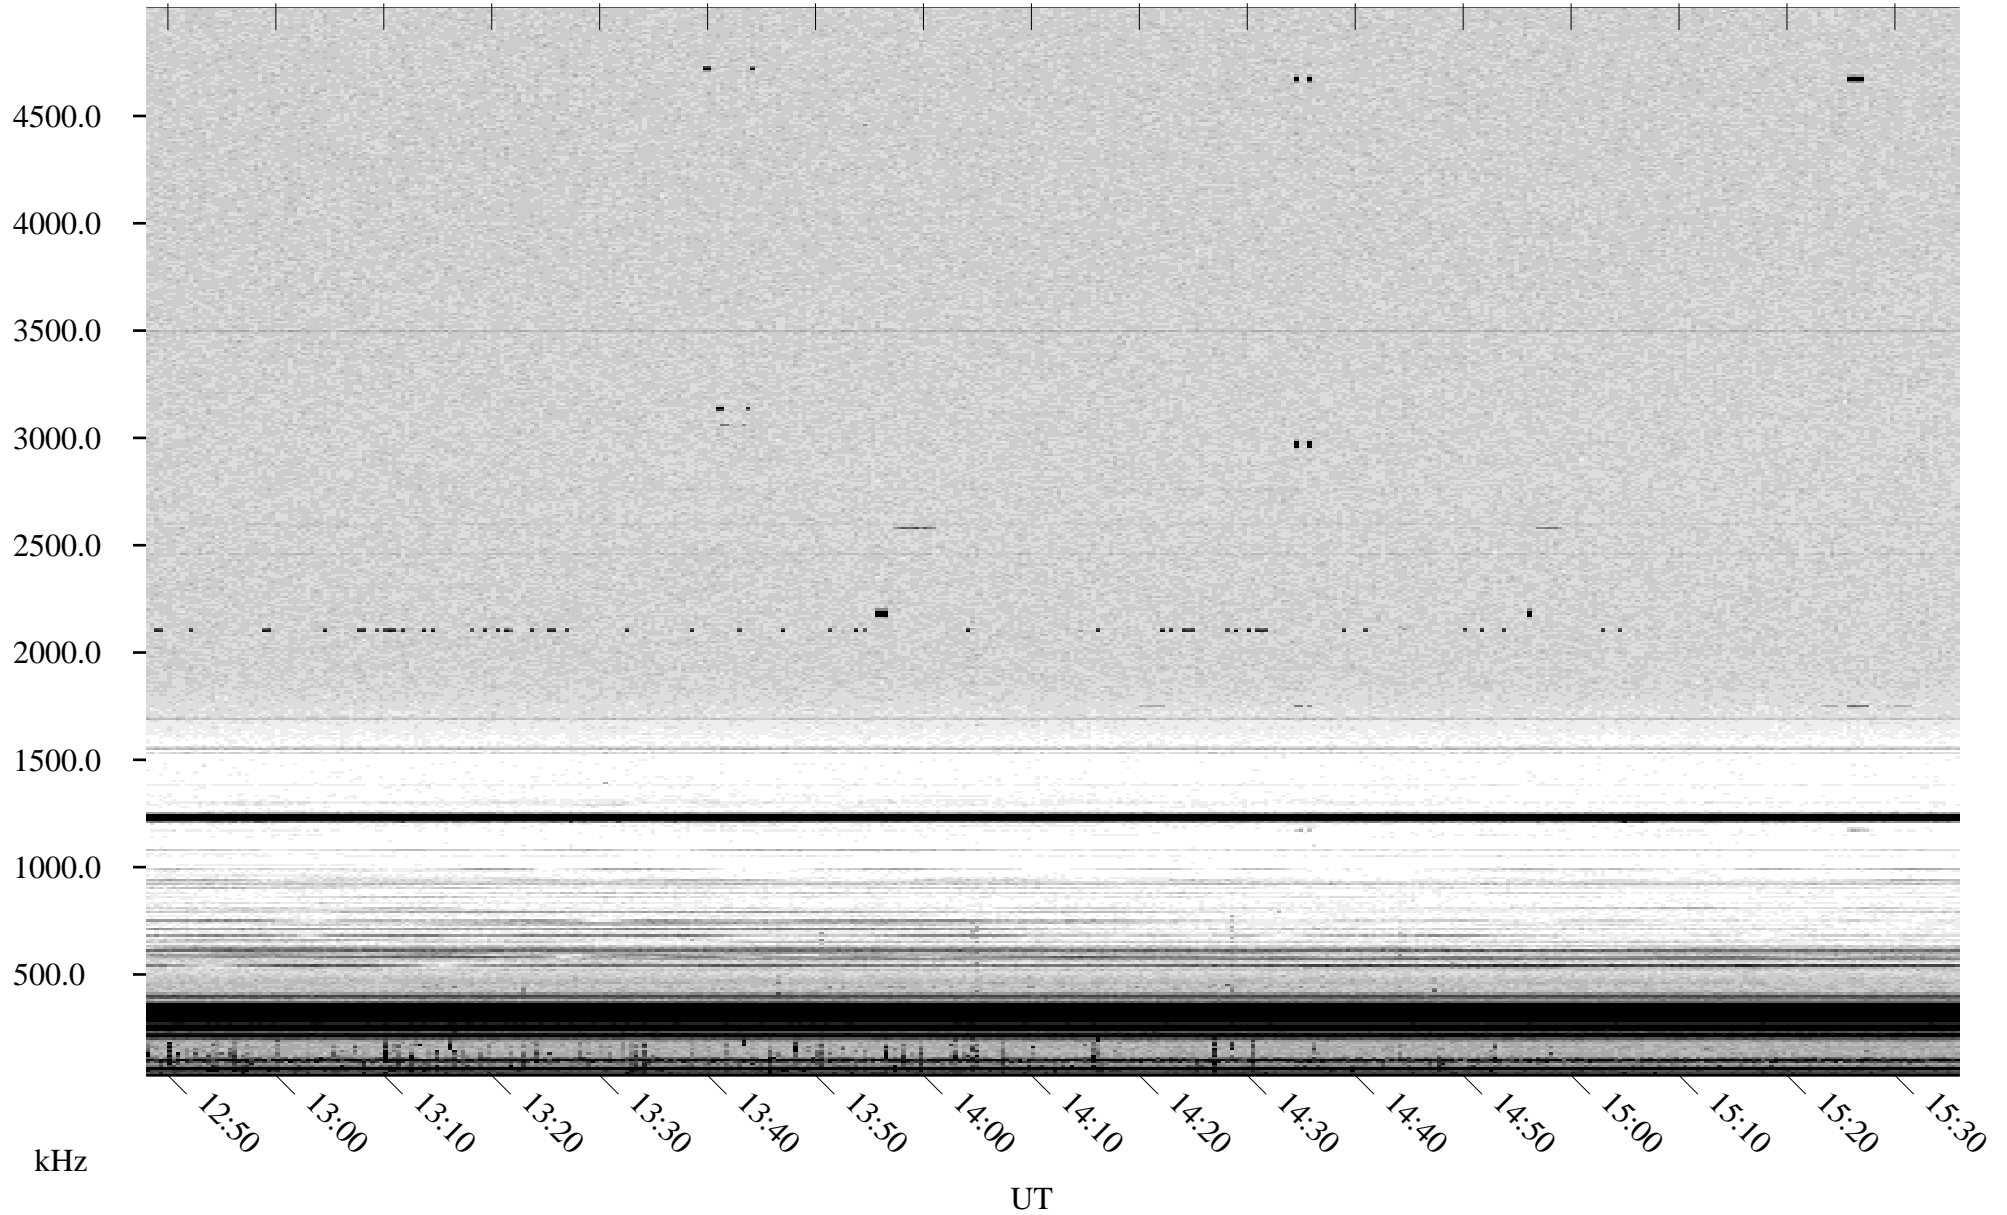

07/22/2000 Churchill, MTB

Linear Scale Black = 161 White = 15

ch00204l.r00m max_12

Page 1

07/22/2000 Churchill, MTB

Linear Scale Black = 161 White = 15

ch00204l.r00m max_12

Page 2

07/23/2000 Churchill, MTB

Linear Scale Black = 161 White = 15

ch00204l.r00m max_12

Page 3

07/23/2000 Churchill, MTB

Linear Scale Black = 161 White = 15

ch00204l.r00m max_12

Page 4

07/23/2000 Churchill, MTB

Linear Scale Black = 161 White = 15

ch00204l.r00m max_12

Page 5

07/23/2000 Churchill, MTB

Linear Scale Black = 161 White = 15

ch00204l.r00m max_12

Page 6

07/23/2000 Churchill, MTB

Linear Scale Black = 161 White = 15

ch00204l.r00m max_12

Page 7

07/23/2000 Churchill, MTB

Linear Scale Black = 161 White = 15

ch00204l.r00m max_12