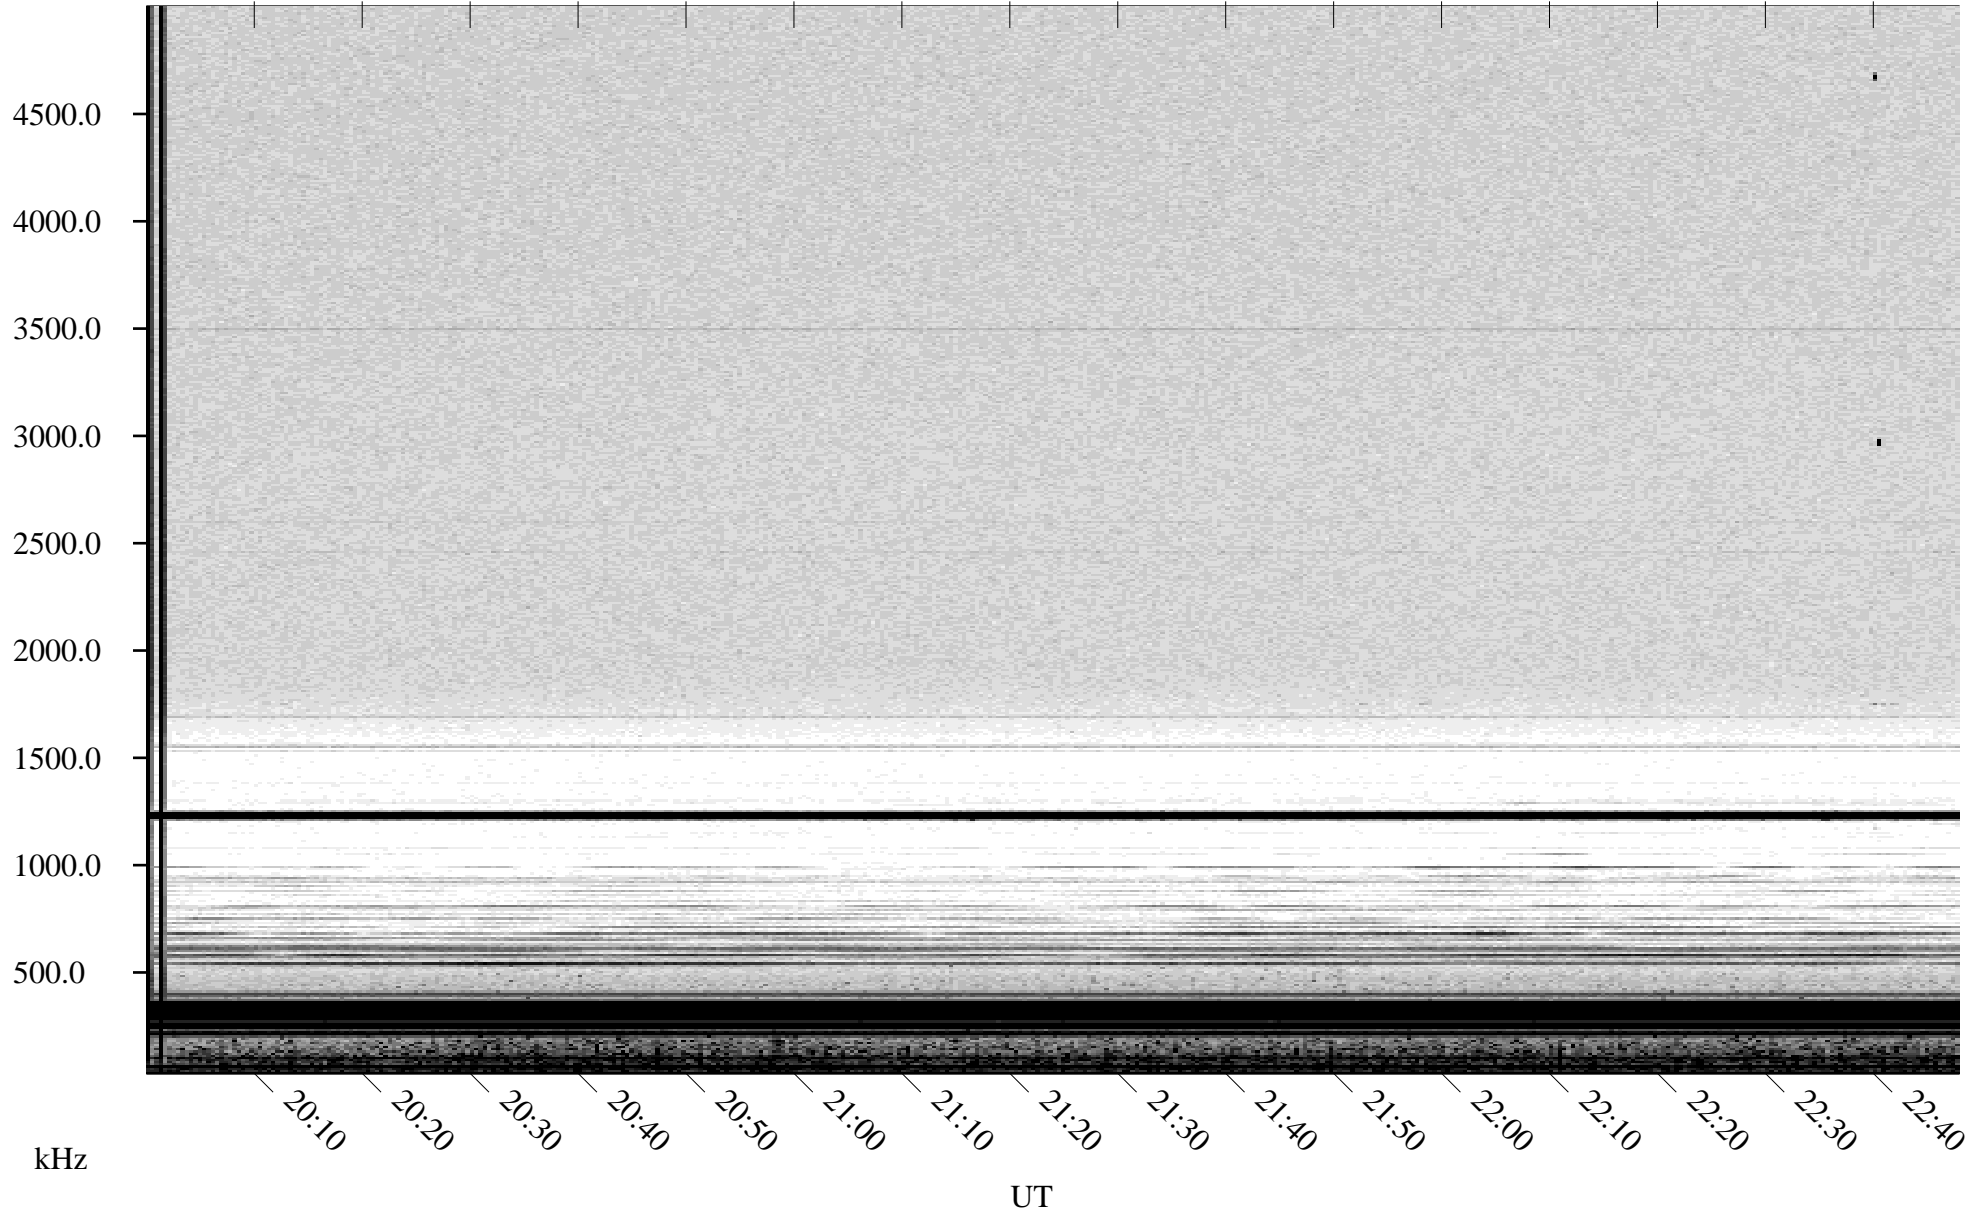

07/22/2000 Churchill, MTB

Linear Scale Black = 161 White = 15

ch00204l.r00m max_12

Page 1

07/22/2000 Churchill, MTB

Linear Scale Black = 161 White = 15

ch00204l.r00m max_12

Page 2

07/23/2000 Churchill, MTB

Linear Scale Black = 161 White = 15

ch00204l.r00m max_12

Page 3

07/23/2000 Churchill, MTB

Linear Scale Black = 161 White = 15

ch00204l.r00m max_12

Page 4

07/23/2000 Churchill, MTB

Linear Scale Black = 161 White = 15

ch00204l.r00m max_12

Page 5

07/23/2000 Churchill, MTB

Linear Scale Black = 161 White = 15

ch00204l.r00m max_12

Page 6

07/23/2000 Churchill, MTB

Linear Scale Black = 161 White = 15

ch00204l.r00m max_12

Page 7

07/23/2000 Churchill, MTB

Linear Scale Black = 161 White = 15

ch00204l.r00m max_12