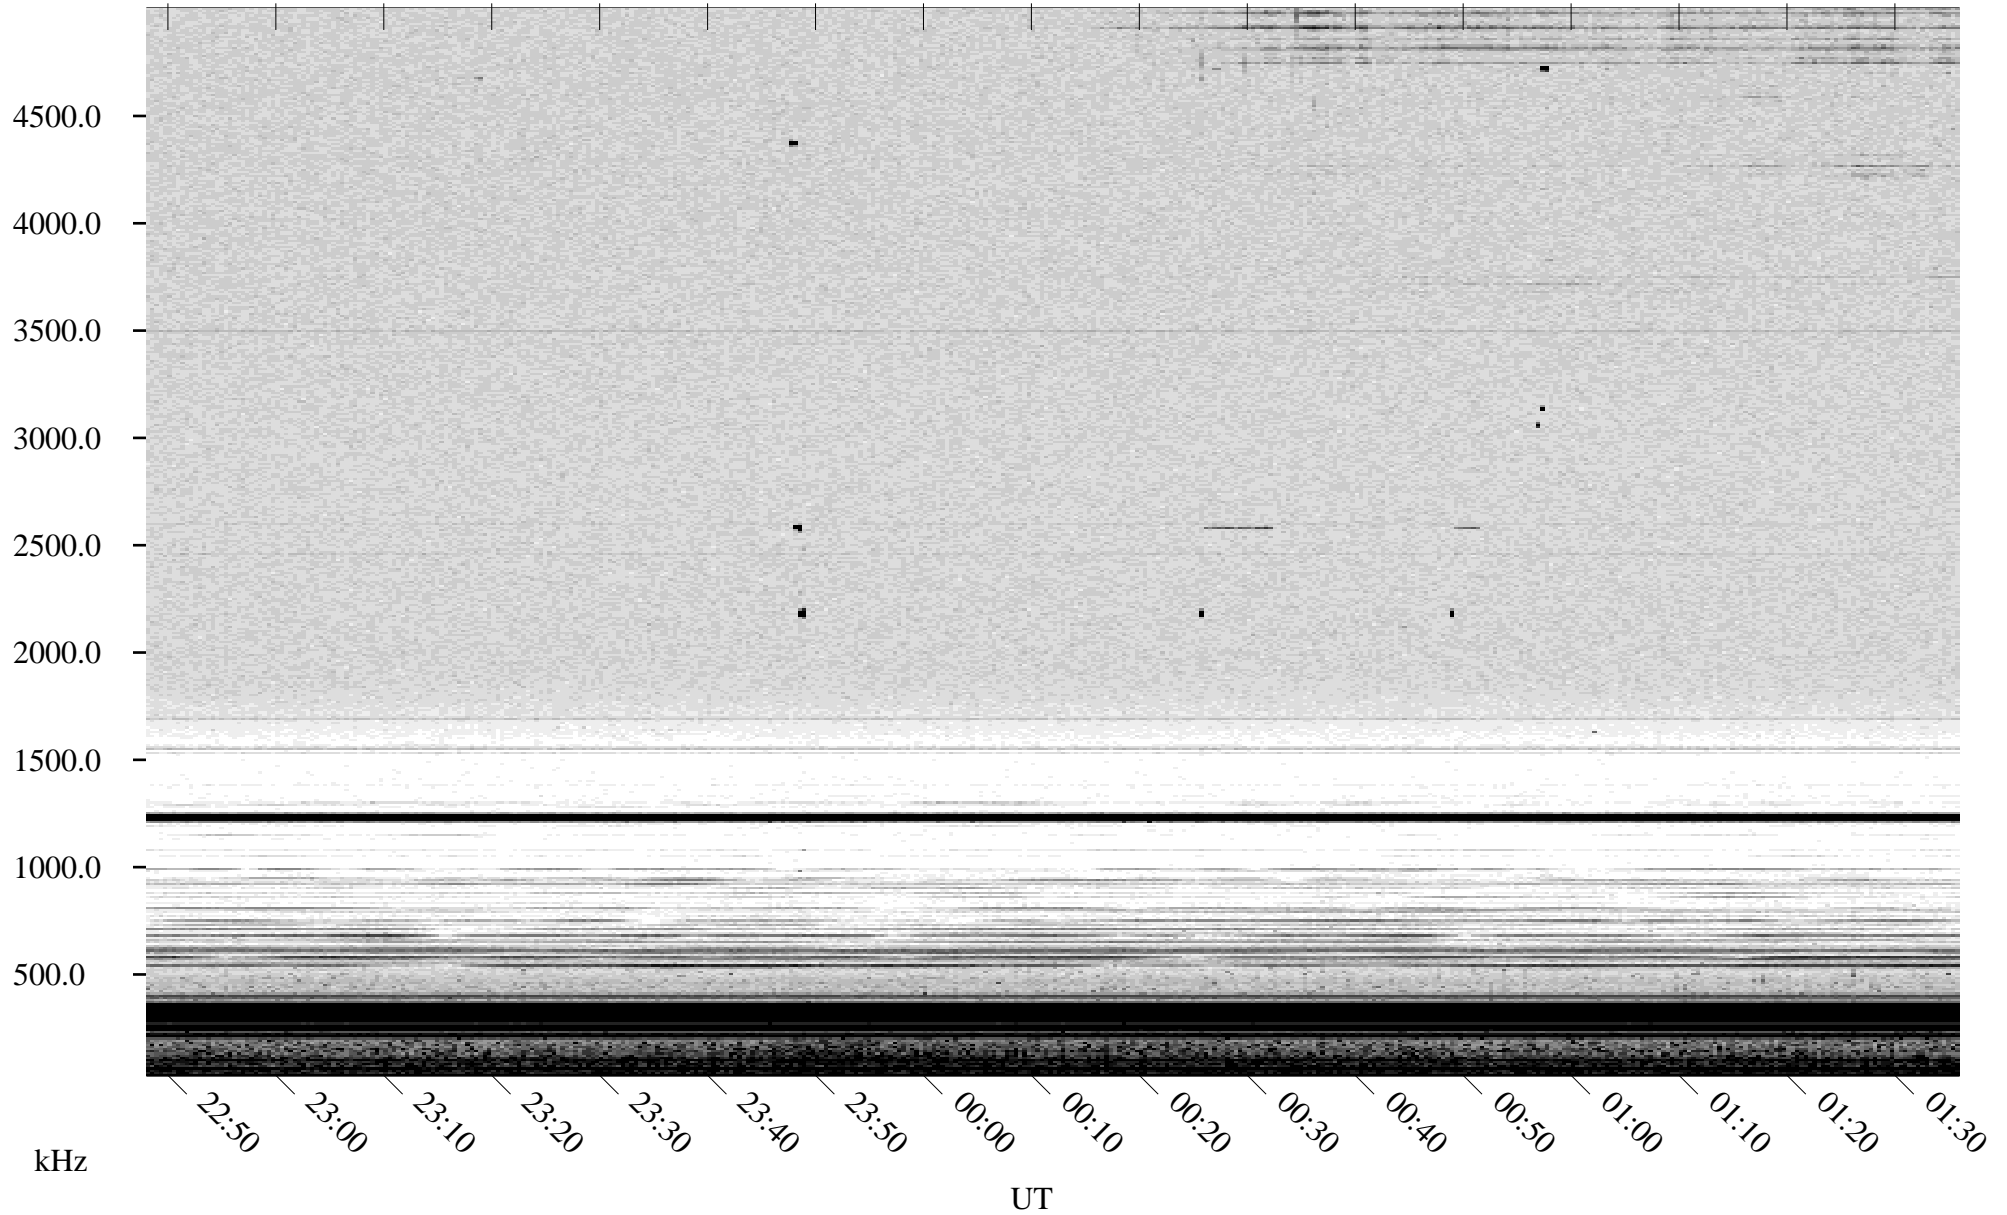

07/22/2000 Churchill, MTB

Linear Scale Black = 161 White = 15

ch00204l.r00m max_12

Page 1

07/22/2000 Churchill, MTB

Linear Scale Black = 161 White = 15

ch00204l.r00m max_12

Page 2

07/23/2000 Churchill, MTB

Linear Scale Black = 161 White = 15

ch00204l.r00m max_12

Page 3

07/23/2000 Churchill, MTB

Linear Scale Black = 161 White = 15

ch00204l.r00m max_12

Page 4

07/23/2000 Churchill, MTB

Linear Scale Black = 161 White = 15

ch00204l.r00m max_12

Page 5

07/23/2000 Churchill, MTB

Linear Scale Black = 161 White = 15

ch00204l.r00m max_12

Page 6

07/23/2000 Churchill, MTB

Linear Scale Black = 161 White = 15

ch00204l.r00m max_12

Page 7

07/23/2000 Churchill, MTB

Linear Scale Black = 161 White = 15

ch00204l.r00m max_12