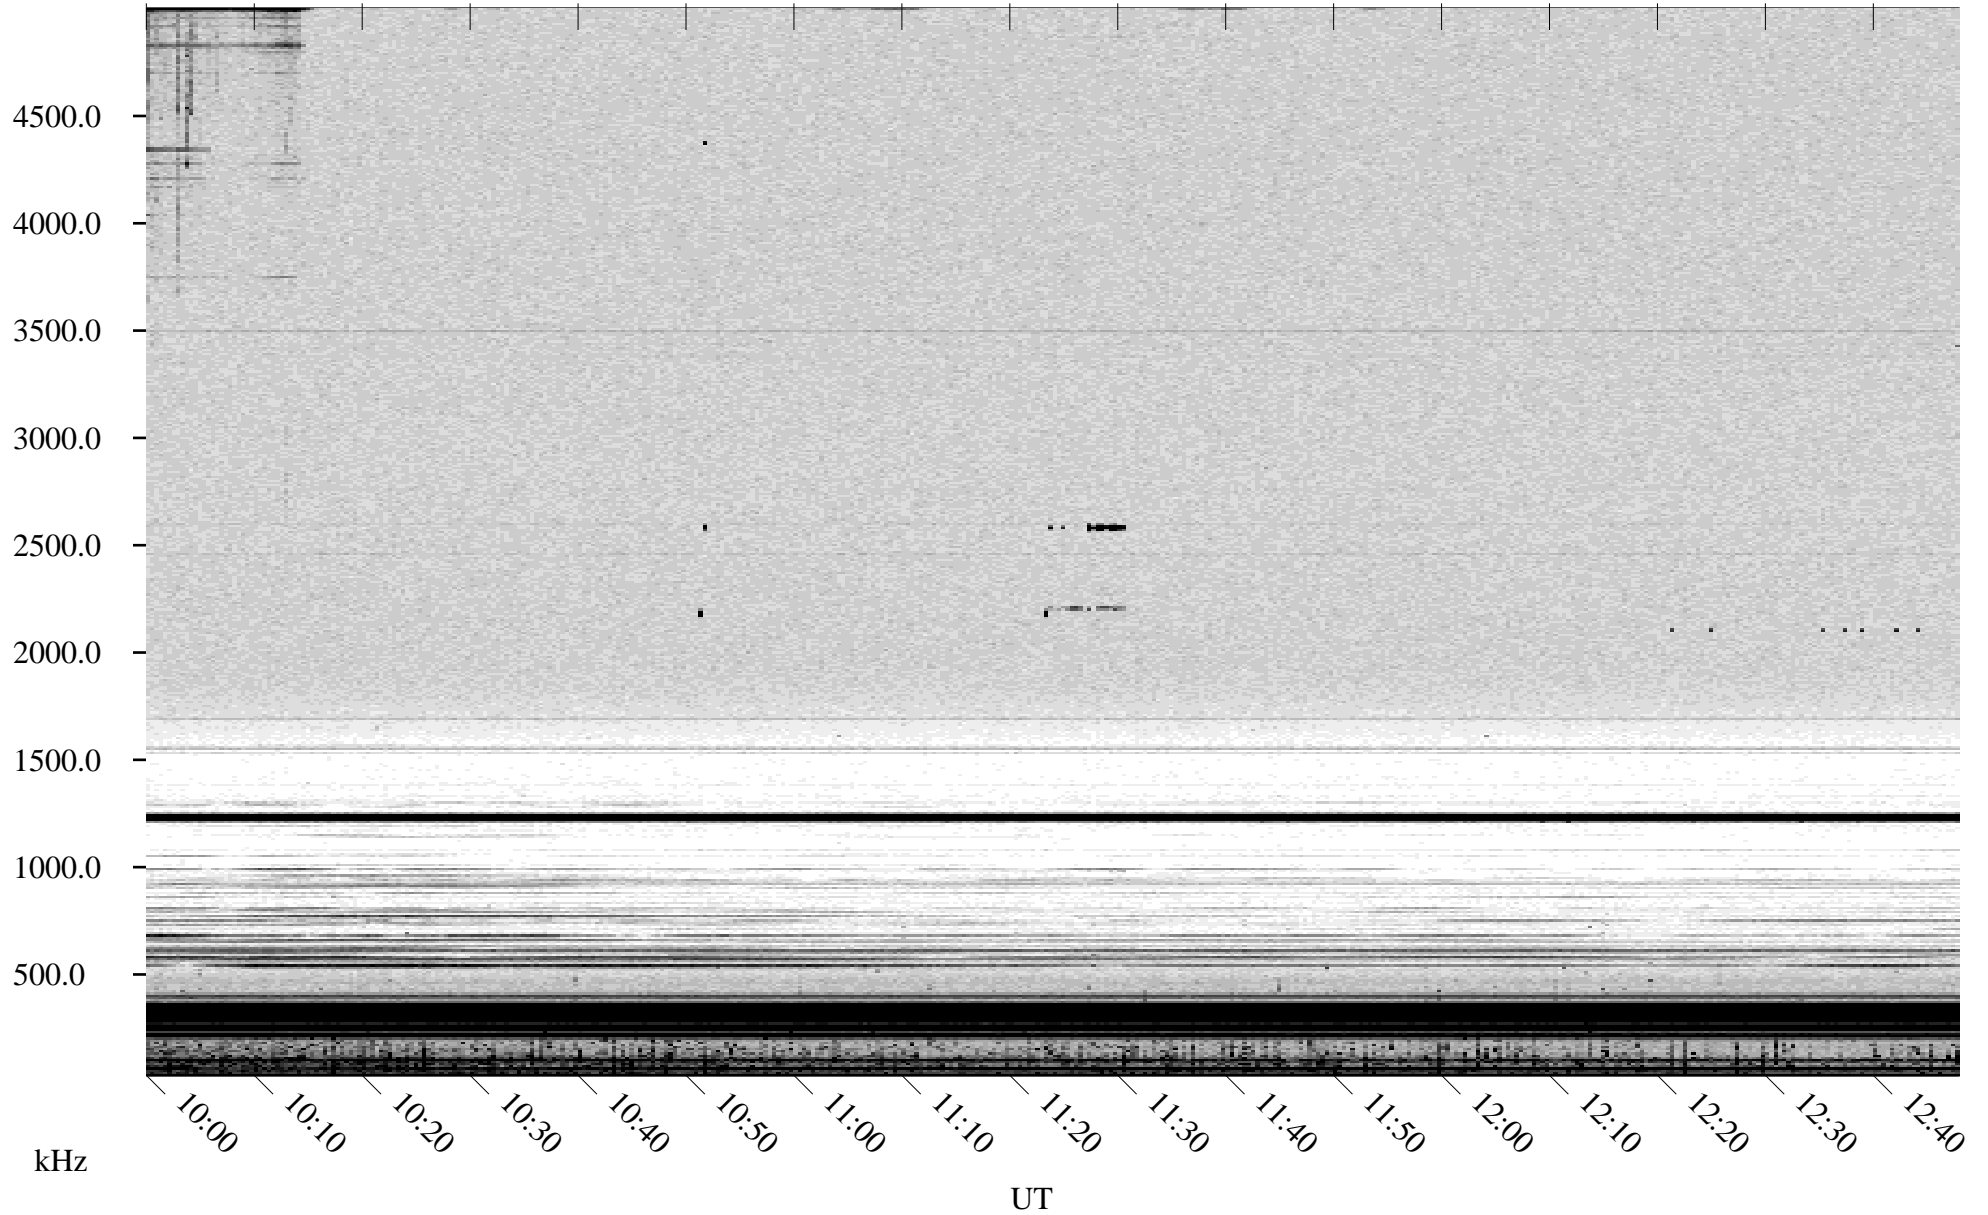

07/22/2000 Churchill, MTB

Linear Scale Black = 161 White = 15

ch00204l.r00m max_12

Page 1

07/22/2000 Churchill, MTB

Linear Scale Black = 161 White = 15

ch00204l.r00m max_12

Page 2

07/23/2000 Churchill, MTB

Linear Scale Black = 161 White = 15

ch00204l.r00m max_12

Page 3

07/23/2000 Churchill, MTB

Linear Scale Black = 161 White = 15

ch00204l.r00m max_12

Page 4

07/23/2000 Churchill, MTB

Linear Scale Black = 161 White = 15

ch00204l.r00m max_12

Page 5

07/23/2000 Churchill, MTB

Linear Scale Black = 161 White = 15

ch00204l.r00m max_12

Page 6

07/23/2000 Churchill, MTB

Linear Scale Black = 161 White = 15

ch00204l.r00m max_12

Page 7

07/23/2000 Churchill, MTB

Linear Scale Black = 161 White = 15

ch00204l.r00m max_12