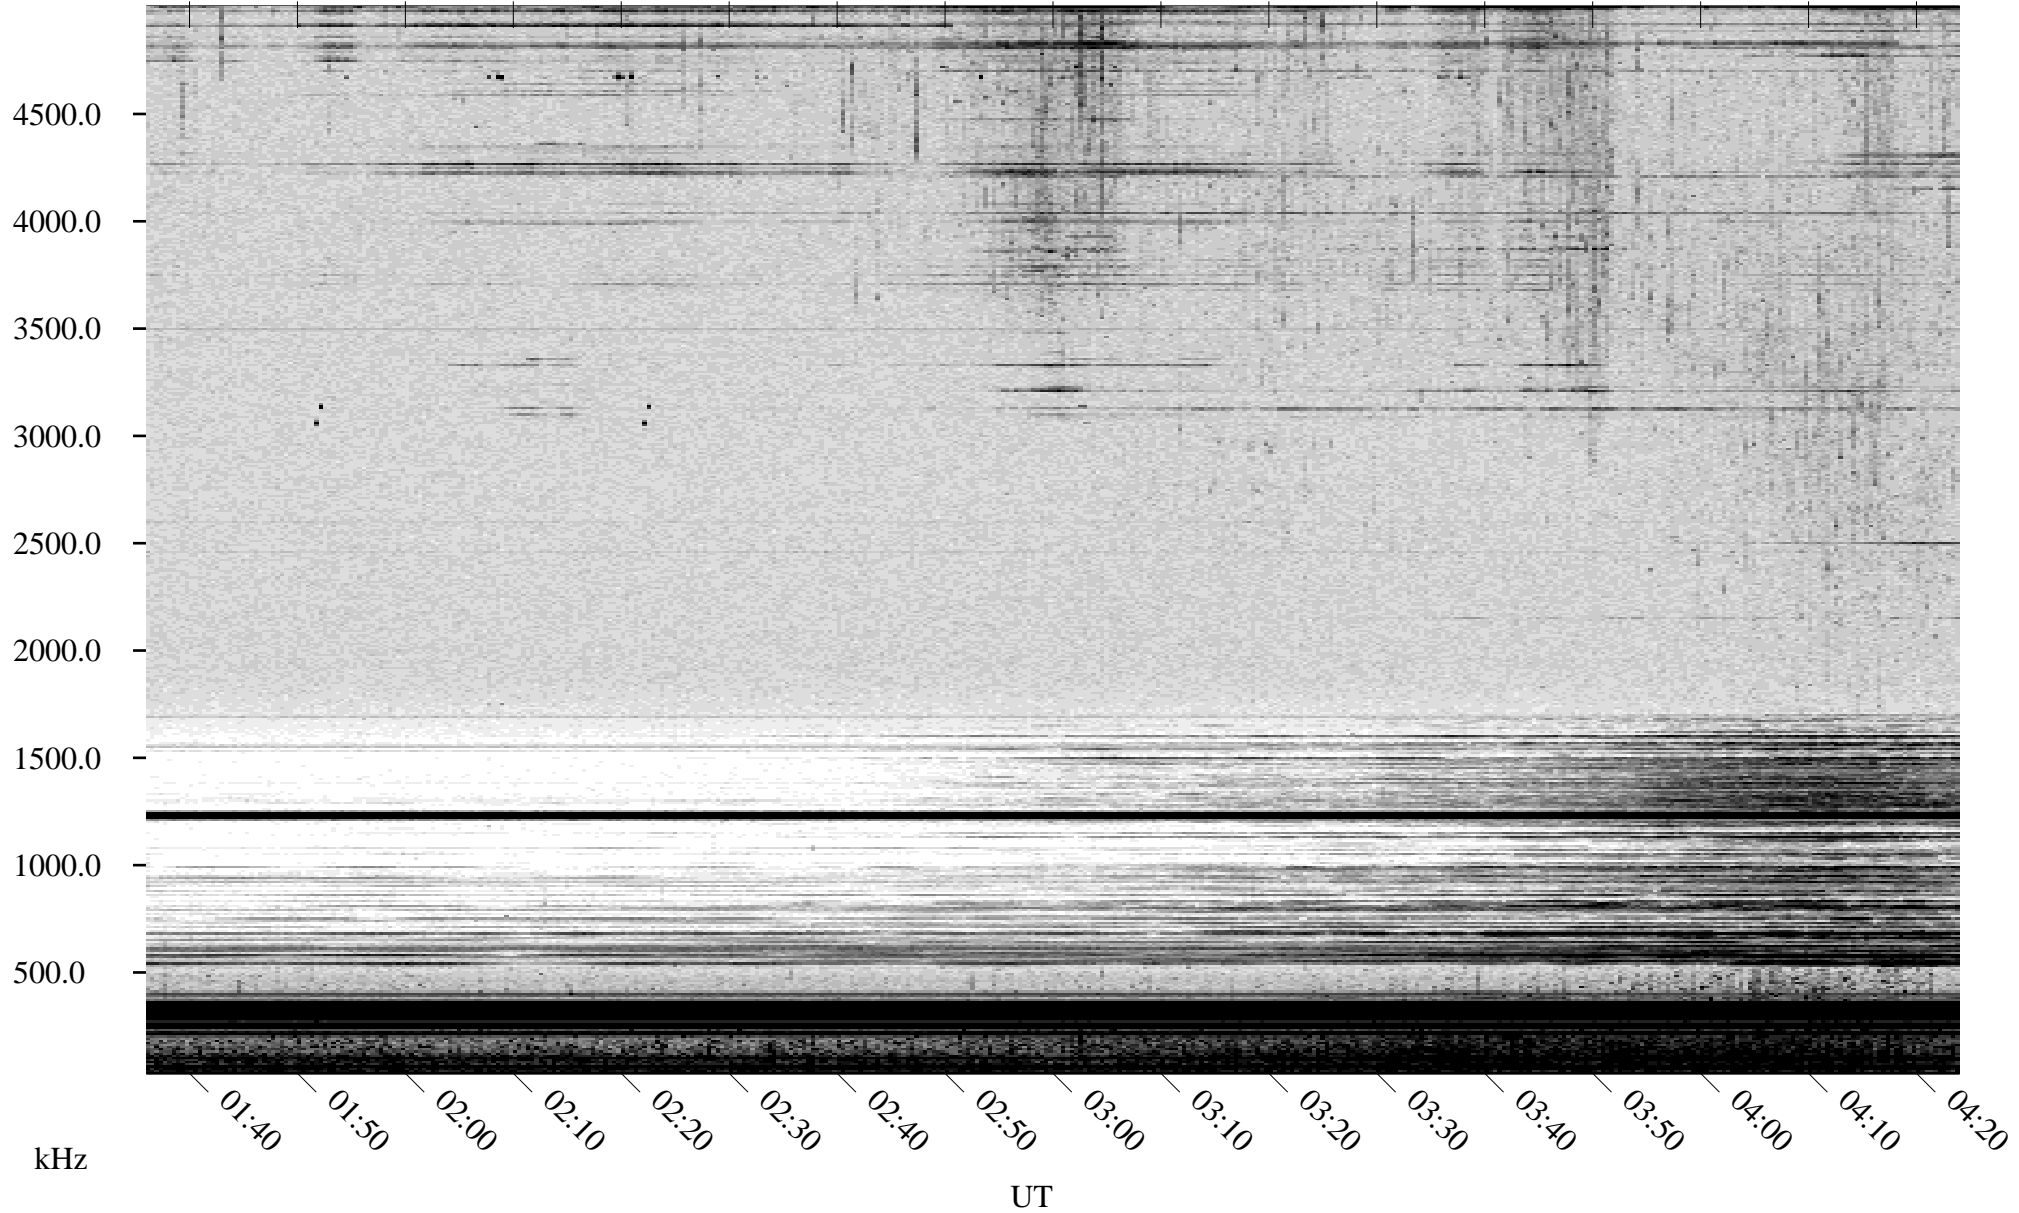

07/22/2000 Churchill, MTB

Linear Scale Black = 161 White = 15

ch00204l.r00m max_12

Page 1

07/22/2000 Churchill, MTB

Linear Scale Black = 161 White = 15

ch00204l.r00m max_12

Page 2

07/23/2000 Churchill, MTB

Linear Scale Black = 161 White = 15

ch00204l.r00m max_12

Page 3

07/23/2000 Churchill, MTB

Linear Scale Black = 161 White = 15

ch00204l.r00m max_12

Page 4

07/23/2000 Churchill, MTB

Linear Scale Black = 161 White = 15

ch00204l.r00m max_12

Page 5

07/23/2000 Churchill, MTB

Linear Scale Black = 161 White = 15

ch00204l.r00m max_12

Page 6

07/23/2000 Churchill, MTB

Linear Scale Black = 161 White = 15

ch00204l.r00m max_12

Page 7

07/23/2000 Churchill, MTB

Linear Scale Black = 161 White = 15

ch00204l.r00m max_12