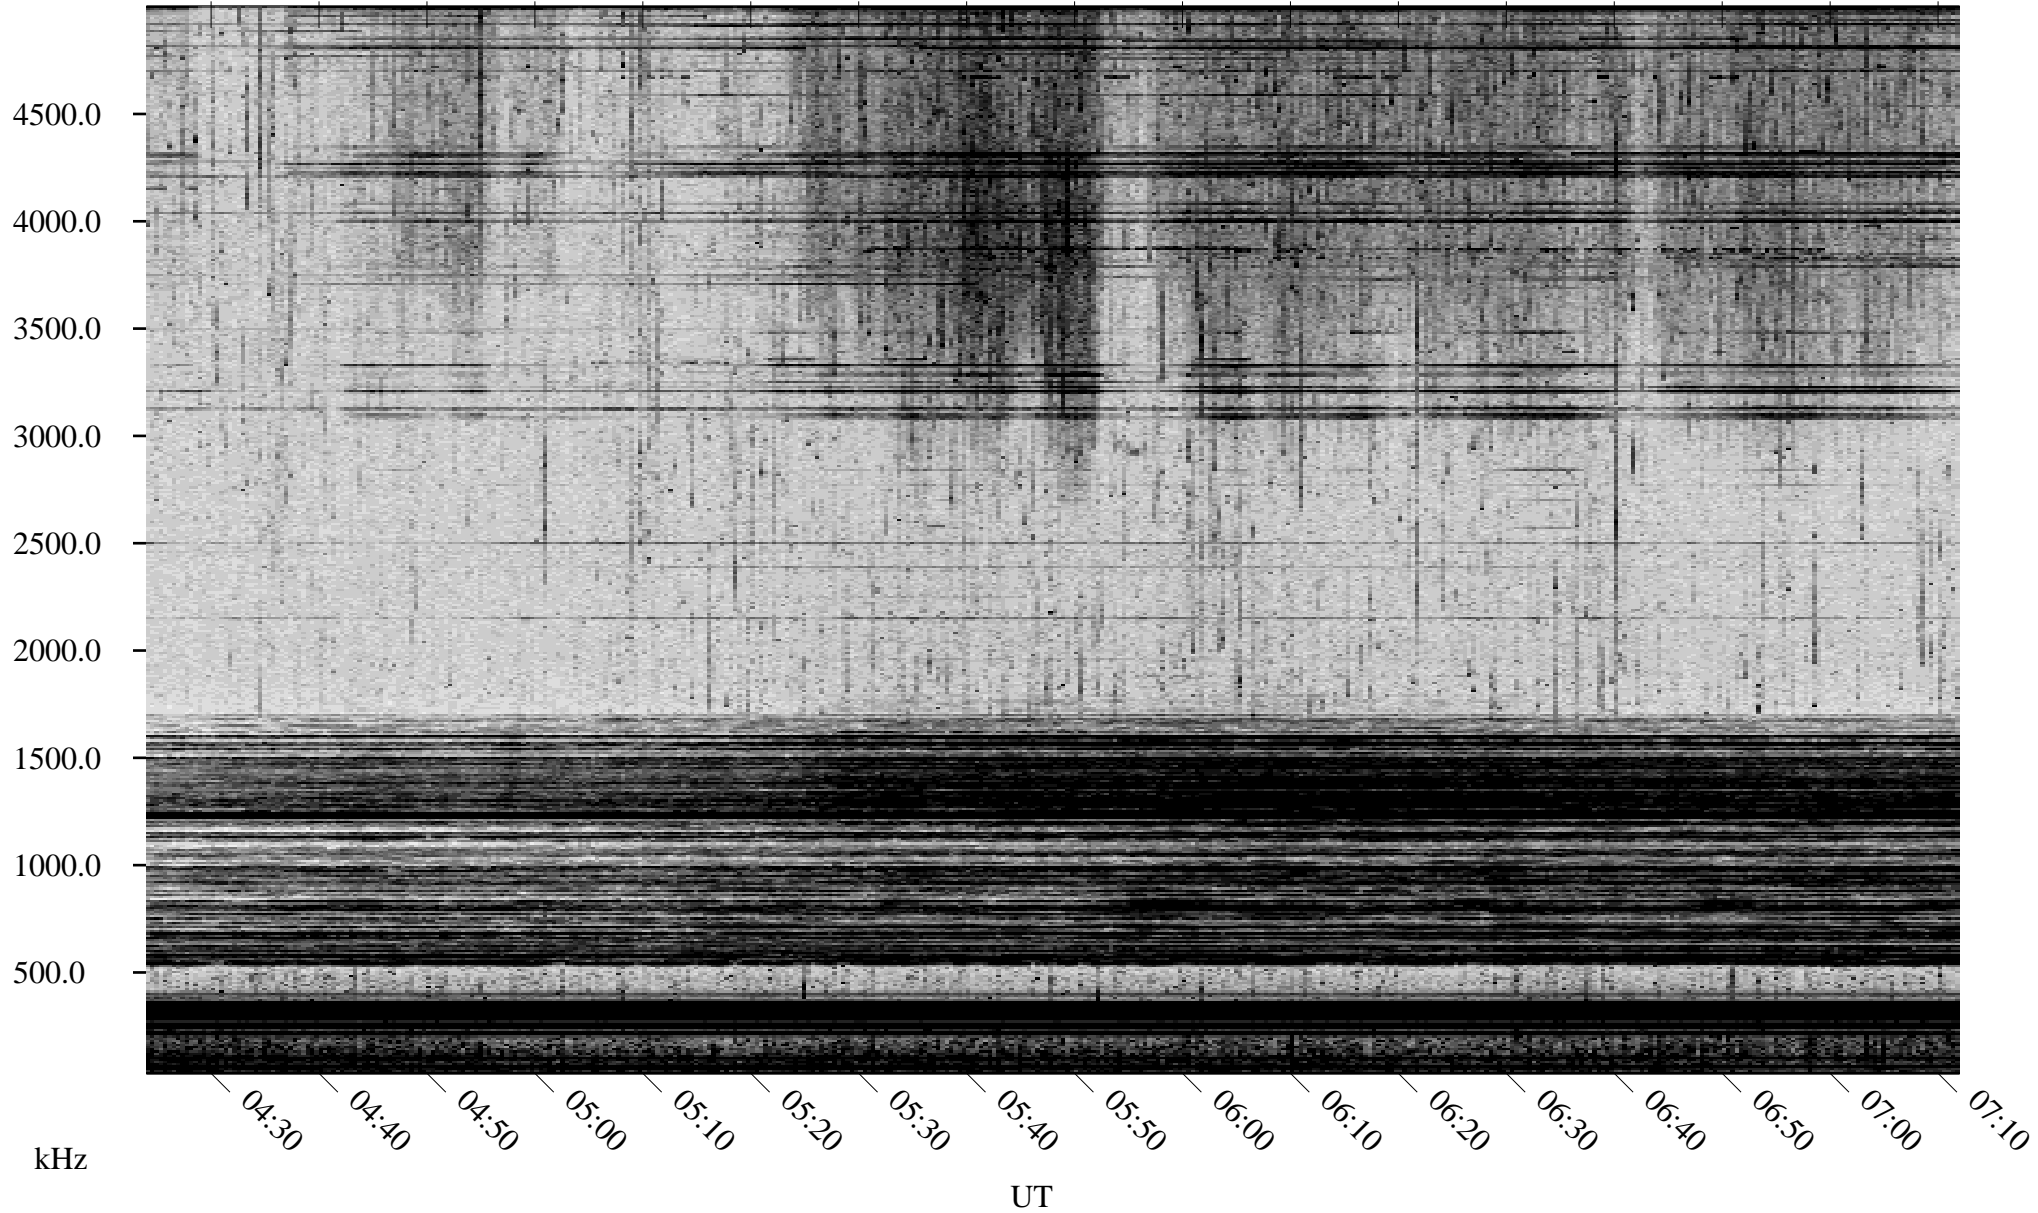

07/22/2000 Churchill, MTB

Linear Scale Black = 161 White = 15

ch00204l.r00m max_12

Page 1

07/22/2000 Churchill, MTB

Linear Scale Black = 161 White = 15

ch00204l.r00m max_12

Page 2

07/23/2000 Churchill, MTB

Linear Scale Black = 161 White = 15

ch00204l.r00m max_12

Page 3

07/23/2000 Churchill, MTB

Linear Scale Black = 161 White = 15

ch00204l.r00m max_12

Page 4

07/23/2000 Churchill, MTB

Linear Scale Black = 161 White = 15

ch00204l.r00m max_12

Page 5

07/23/2000 Churchill, MTB

Linear Scale Black = 161 White = 15

ch00204l.r00m max_12

Page 6

07/23/2000 Churchill, MTB

Linear Scale Black = 161 White = 15

ch00204l.r00m max_12

Page 7

07/23/2000 Churchill, MTB

Linear Scale Black = 161 White = 15

ch00204l.r00m max_12