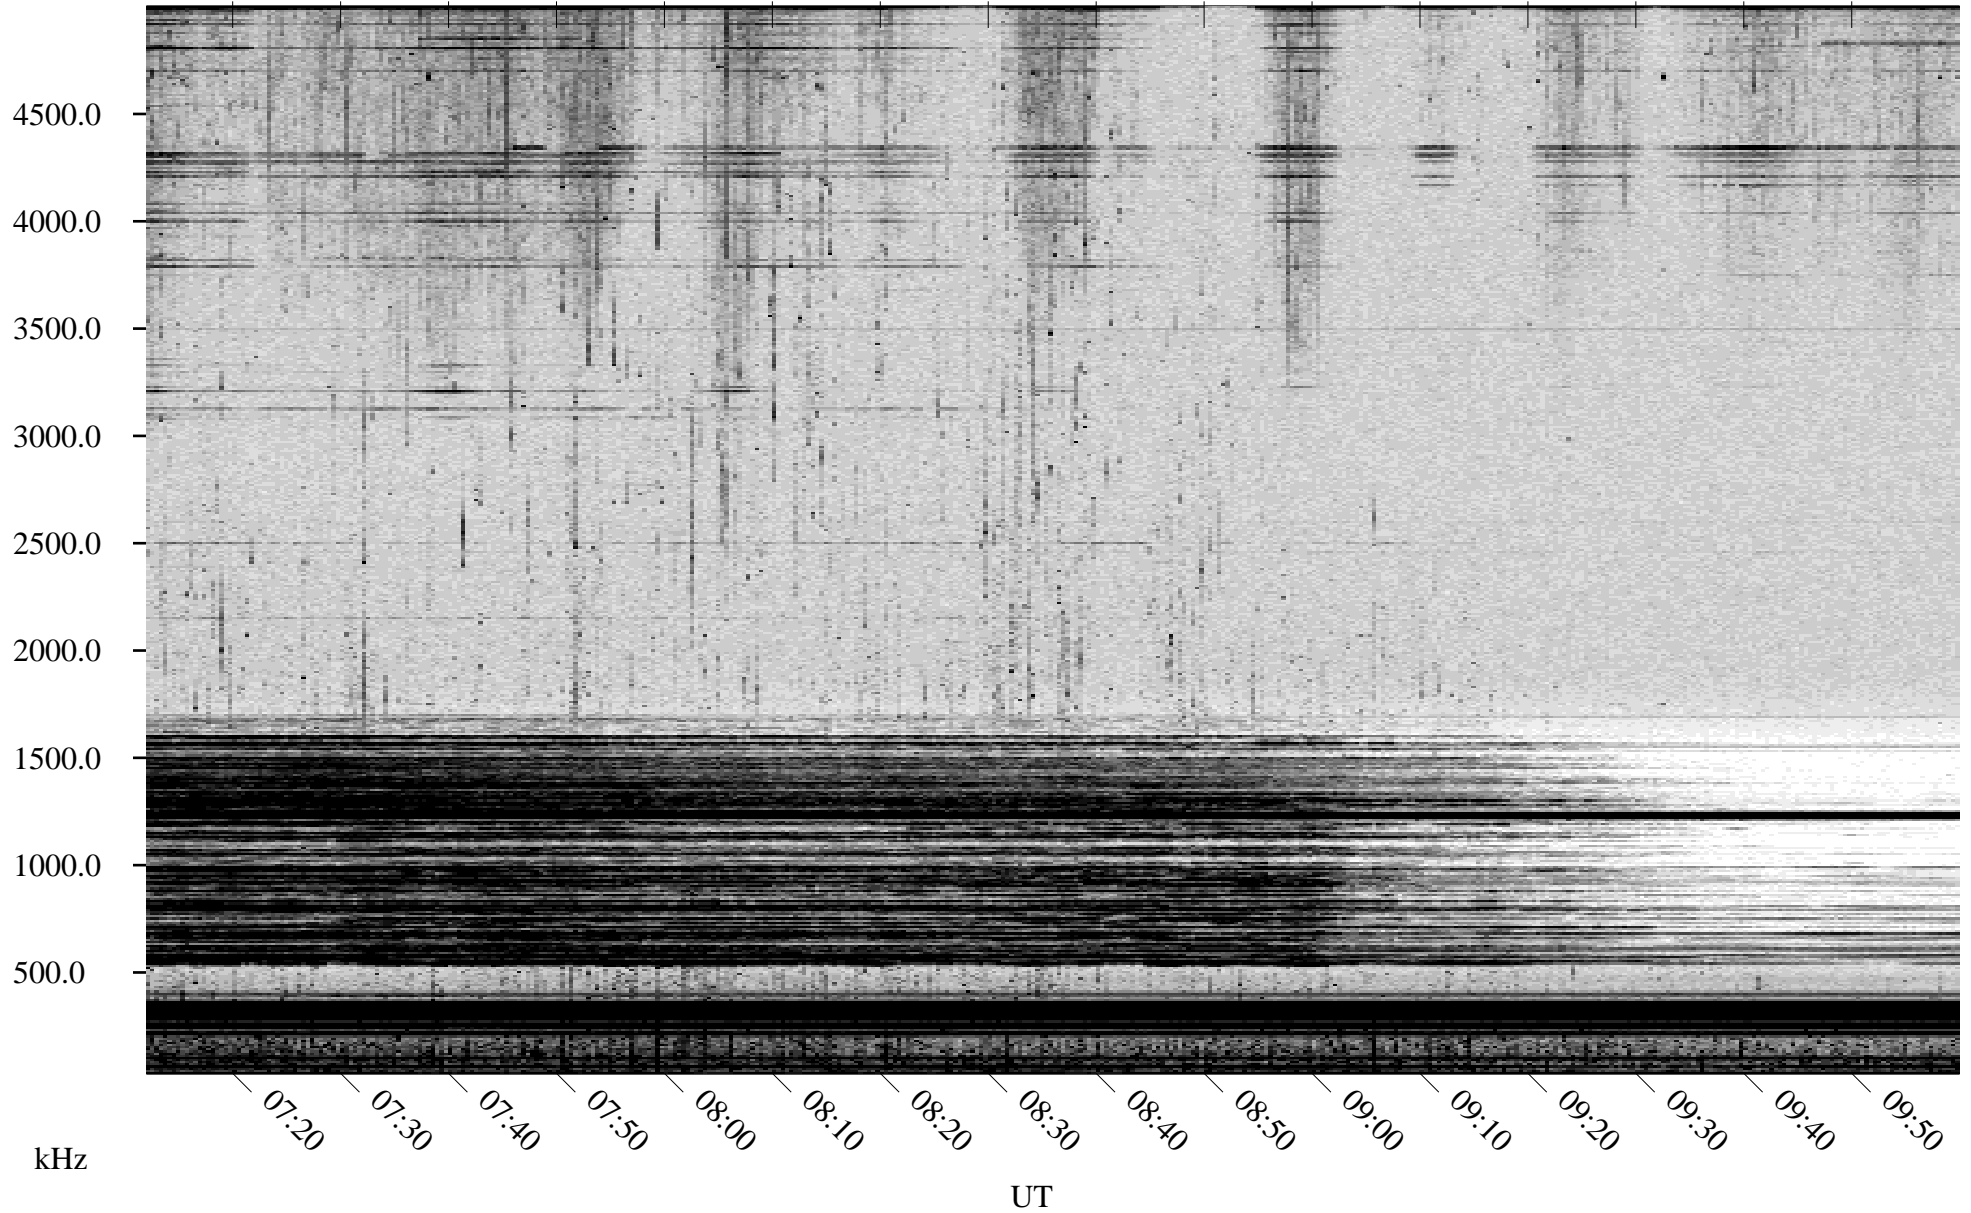

07/22/2000 Churchill, MTB

Linear Scale Black = 161 White = 15

ch00204l.r00m max_12

Page 1

07/22/2000 Churchill, MTB

Linear Scale Black = 161 White = 15

ch00204l.r00m max_12

Page 2

07/23/2000 Churchill, MTB

Linear Scale Black = 161 White = 15

ch00204l.r00m max_12

Page 3

07/23/2000 Churchill, MTB

Linear Scale Black = 161 White = 15

ch00204l.r00m max_12

Page 4

07/23/2000 Churchill, MTB

Linear Scale Black = 161 White = 15

ch00204l.r00m max_12

Page 5

07/23/2000 Churchill, MTB

Linear Scale Black = 161 White = 15

ch00204l.r00m max_12

Page 6

07/23/2000 Churchill, MTB

Linear Scale Black = 161 White = 15

ch00204l.r00m max_12

Page 7

07/23/2000 Churchill, MTB

Linear Scale Black = 161 White = 15

ch00204l.r00m max_12