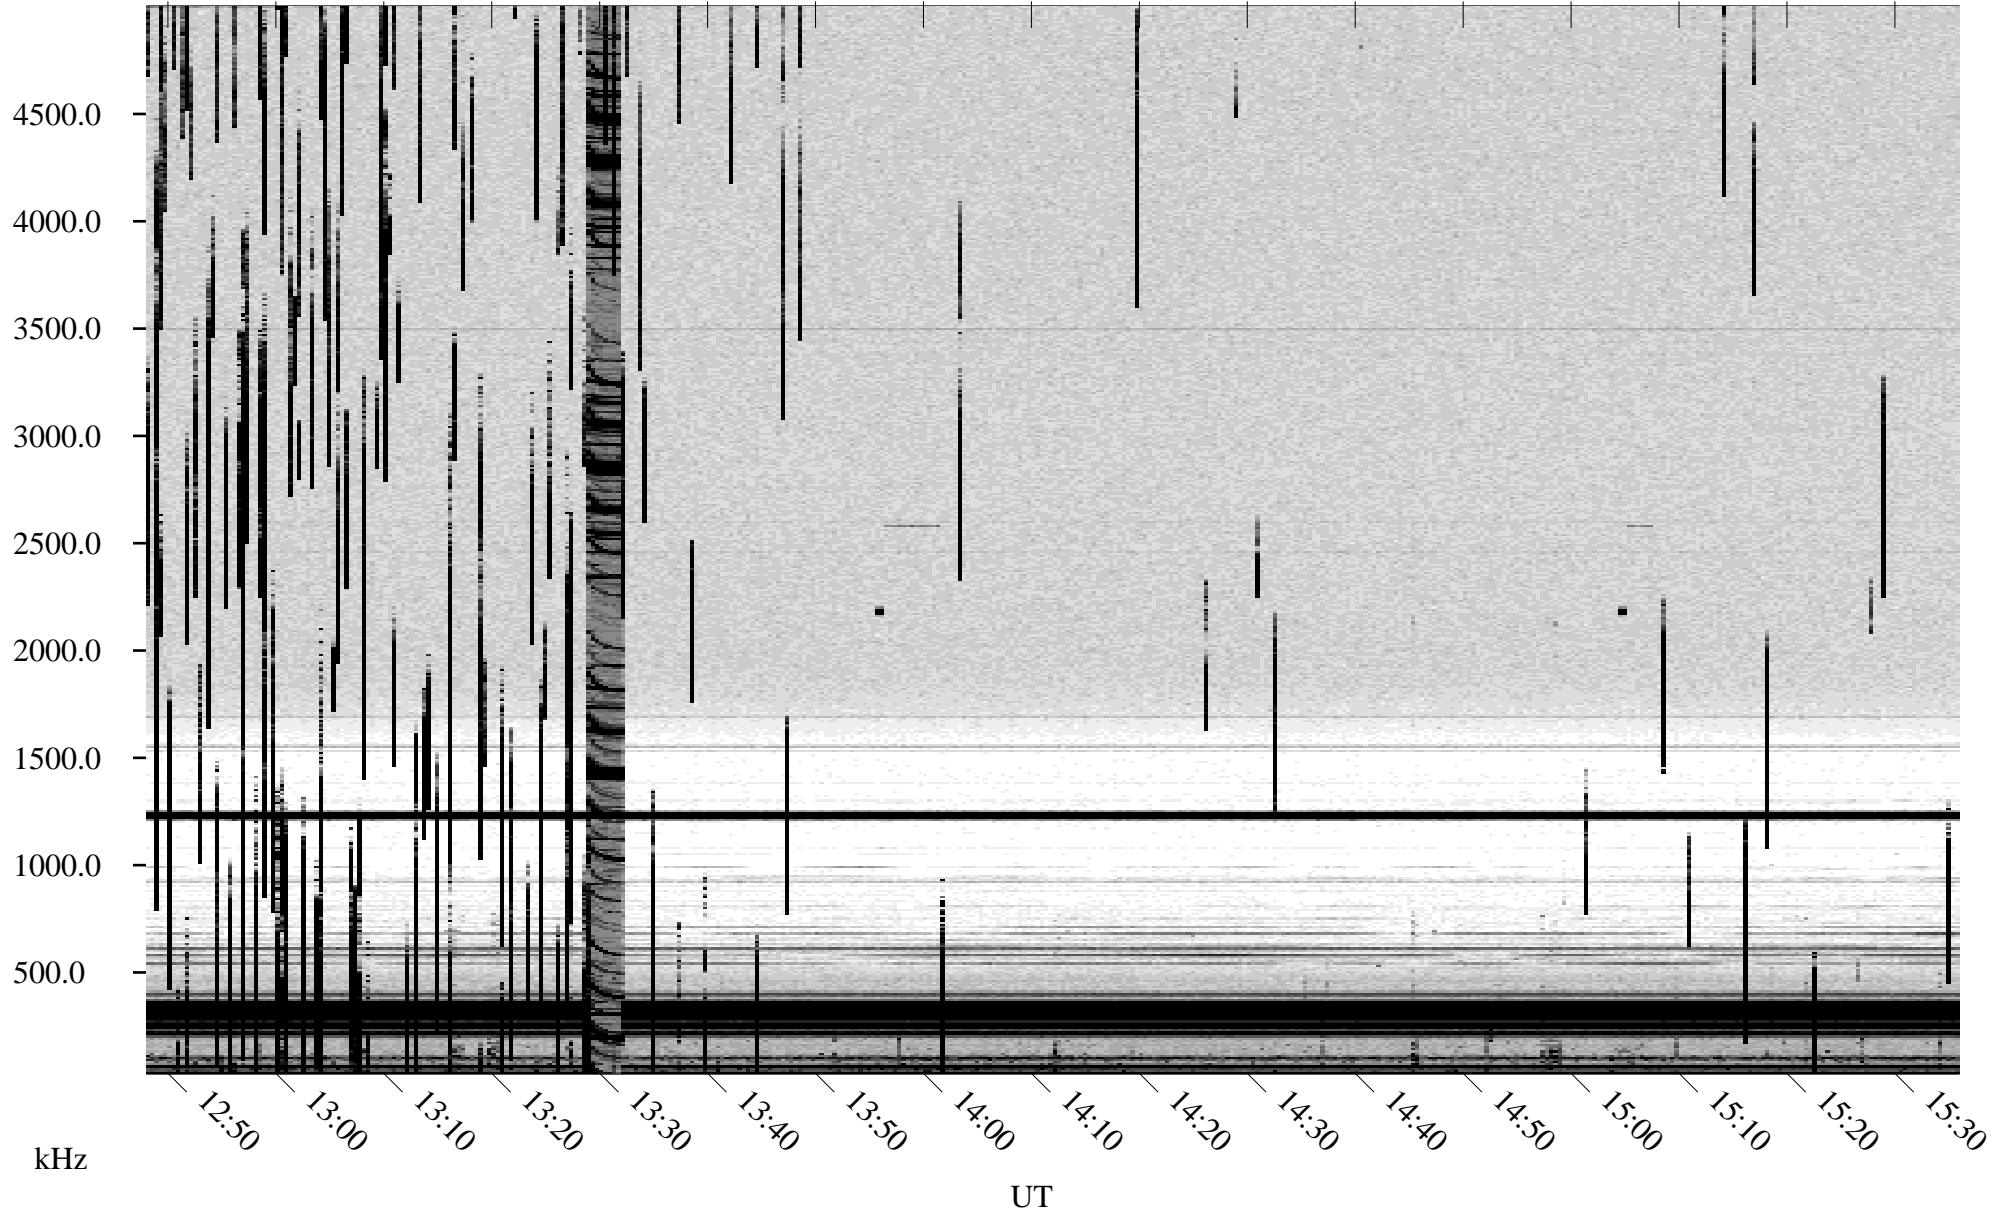

07/23/2000 Churchill, MTB

Linear Scale Black = 161 White = 15

ch002051.r00m max_12

Page 1

07/23/2000 Churchill, MTB

Linear Scale Black = 161 White = 15

ch002051.r00m max_12

Page 2

07/24/2000 Churchill, MTB

Linear Scale Black = 161 White = 15

ch002051.r00m max_12

Page 3

07/24/2000 Churchill, MTB

Linear Scale Black = 161 White = 15

ch002051.r00m max_12

Page 4

07/24/2000 Churchill, MTB

Linear Scale Black = 161 White = 15

ch002051.r00m max_12

07/24/2000 Churchill, MTB

Linear Scale Black = 161 White = 15

ch002051.r00m max_12

Page 6

07/24/2000 Churchill, MTB

Linear Scale Black = 161 White = 15

ch00205l.r00m max_12

Page 7

07/24/2000 Churchill, MTB

Linear Scale Black = 161 White = 15

ch002051.r00m max_12