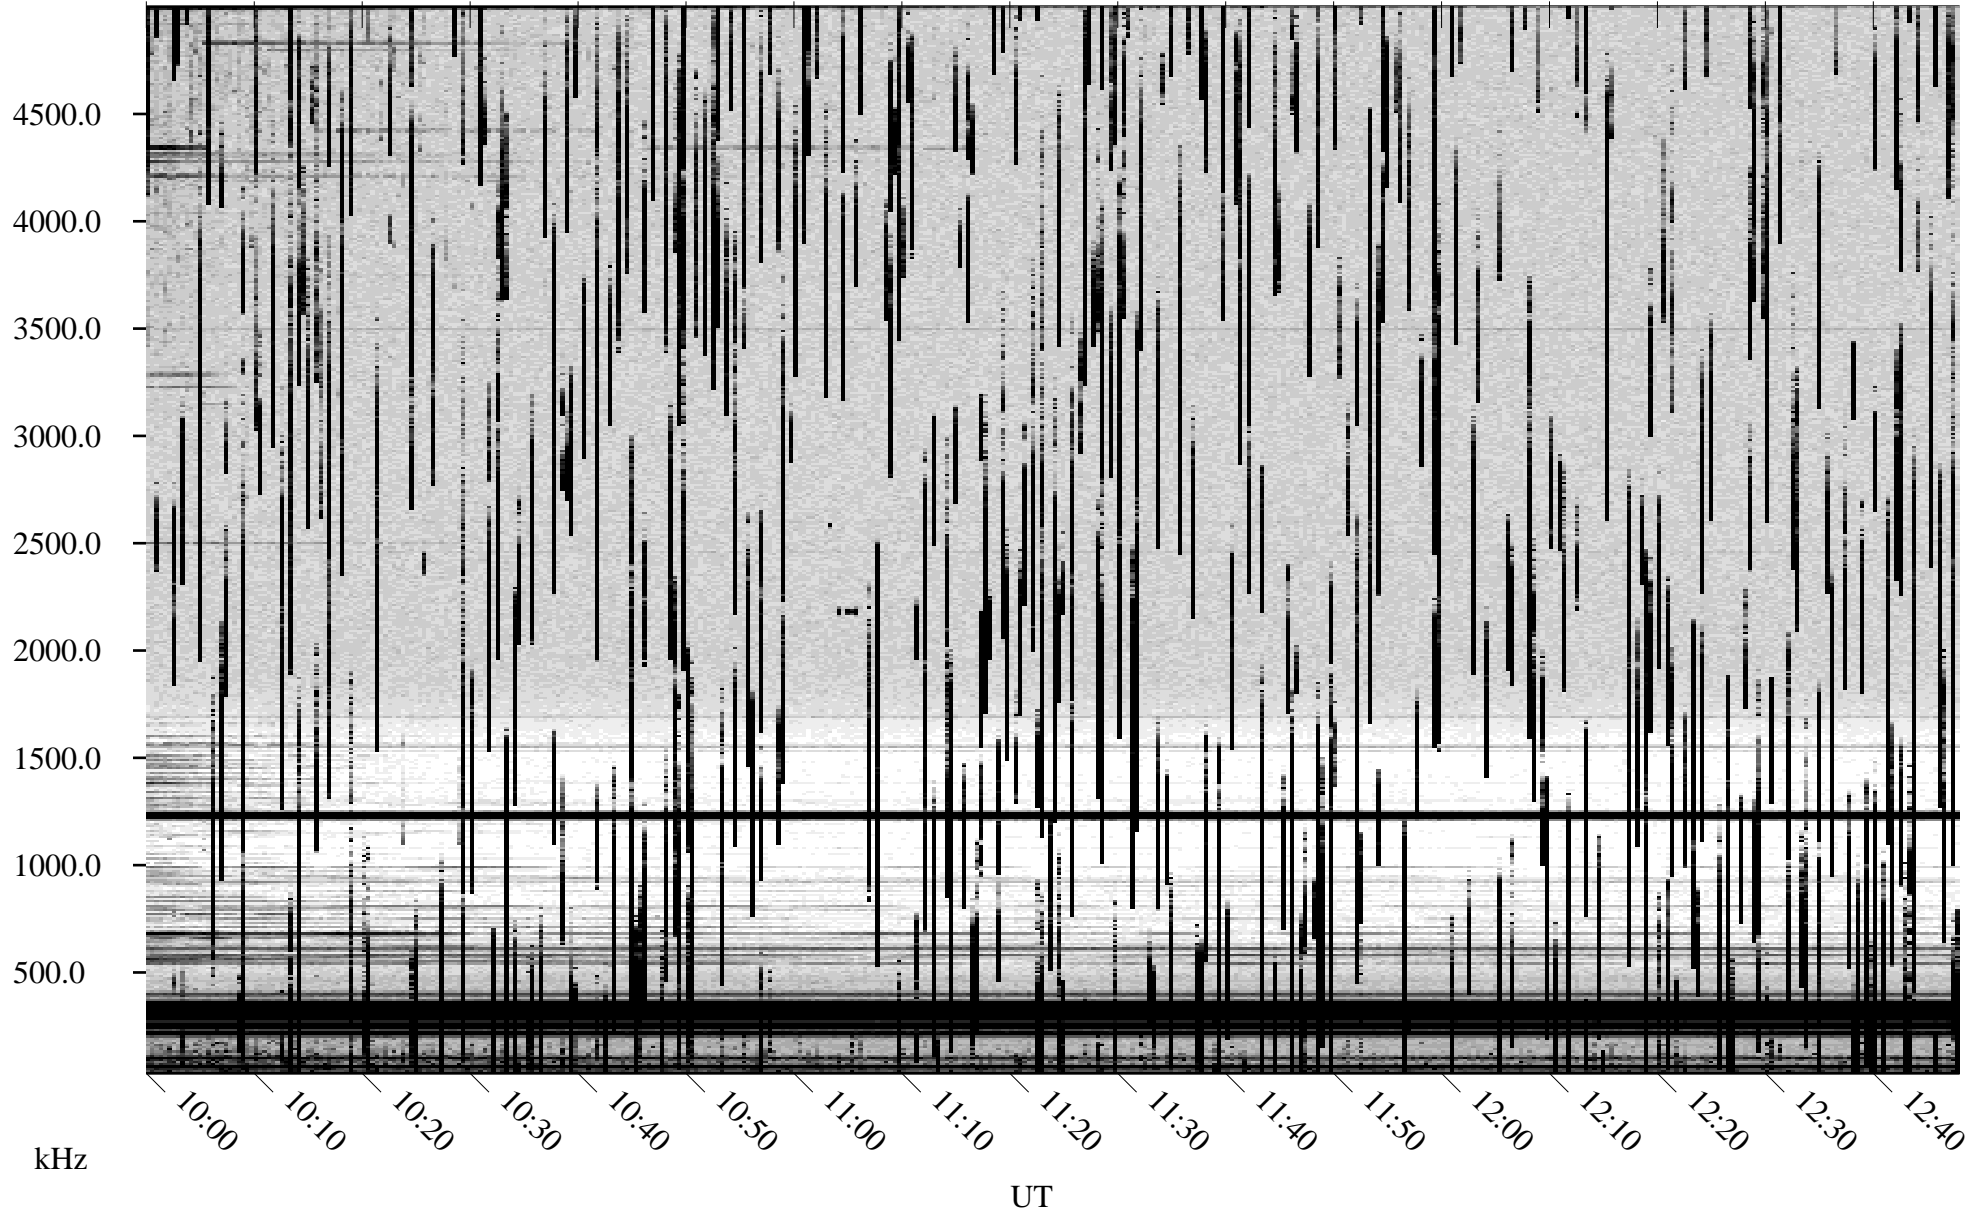

07/23/2000 Churchill, MTB

Linear Scale Black = 161 White = 15

ch002051.r00m max_12

Page 1

07/23/2000 Churchill, MTB

Linear Scale Black = 161 White = 15

ch002051.r00m max_12

Page 2

07/24/2000 Churchill, MTB

Linear Scale Black = 161 White = 15

ch002051.r00m max_12

Page 3

07/24/2000 Churchill, MTB

Linear Scale Black = 161 White = 15

ch002051.r00m max_12

Page 4

07/24/2000 Churchill, MTB

Linear Scale Black = 161 White = 15

ch002051.r00m max_12

07/24/2000 Churchill, MTB

Linear Scale Black = 161 White = 15

ch002051.r00m max_12

Page 6

07/24/2000 Churchill, MTB

Linear Scale Black = 161 White = 15

ch00205l.r00m max_12

Page 7

07/24/2000 Churchill, MTB

Linear Scale Black = 161 White = 15

ch002051.r00m max_12