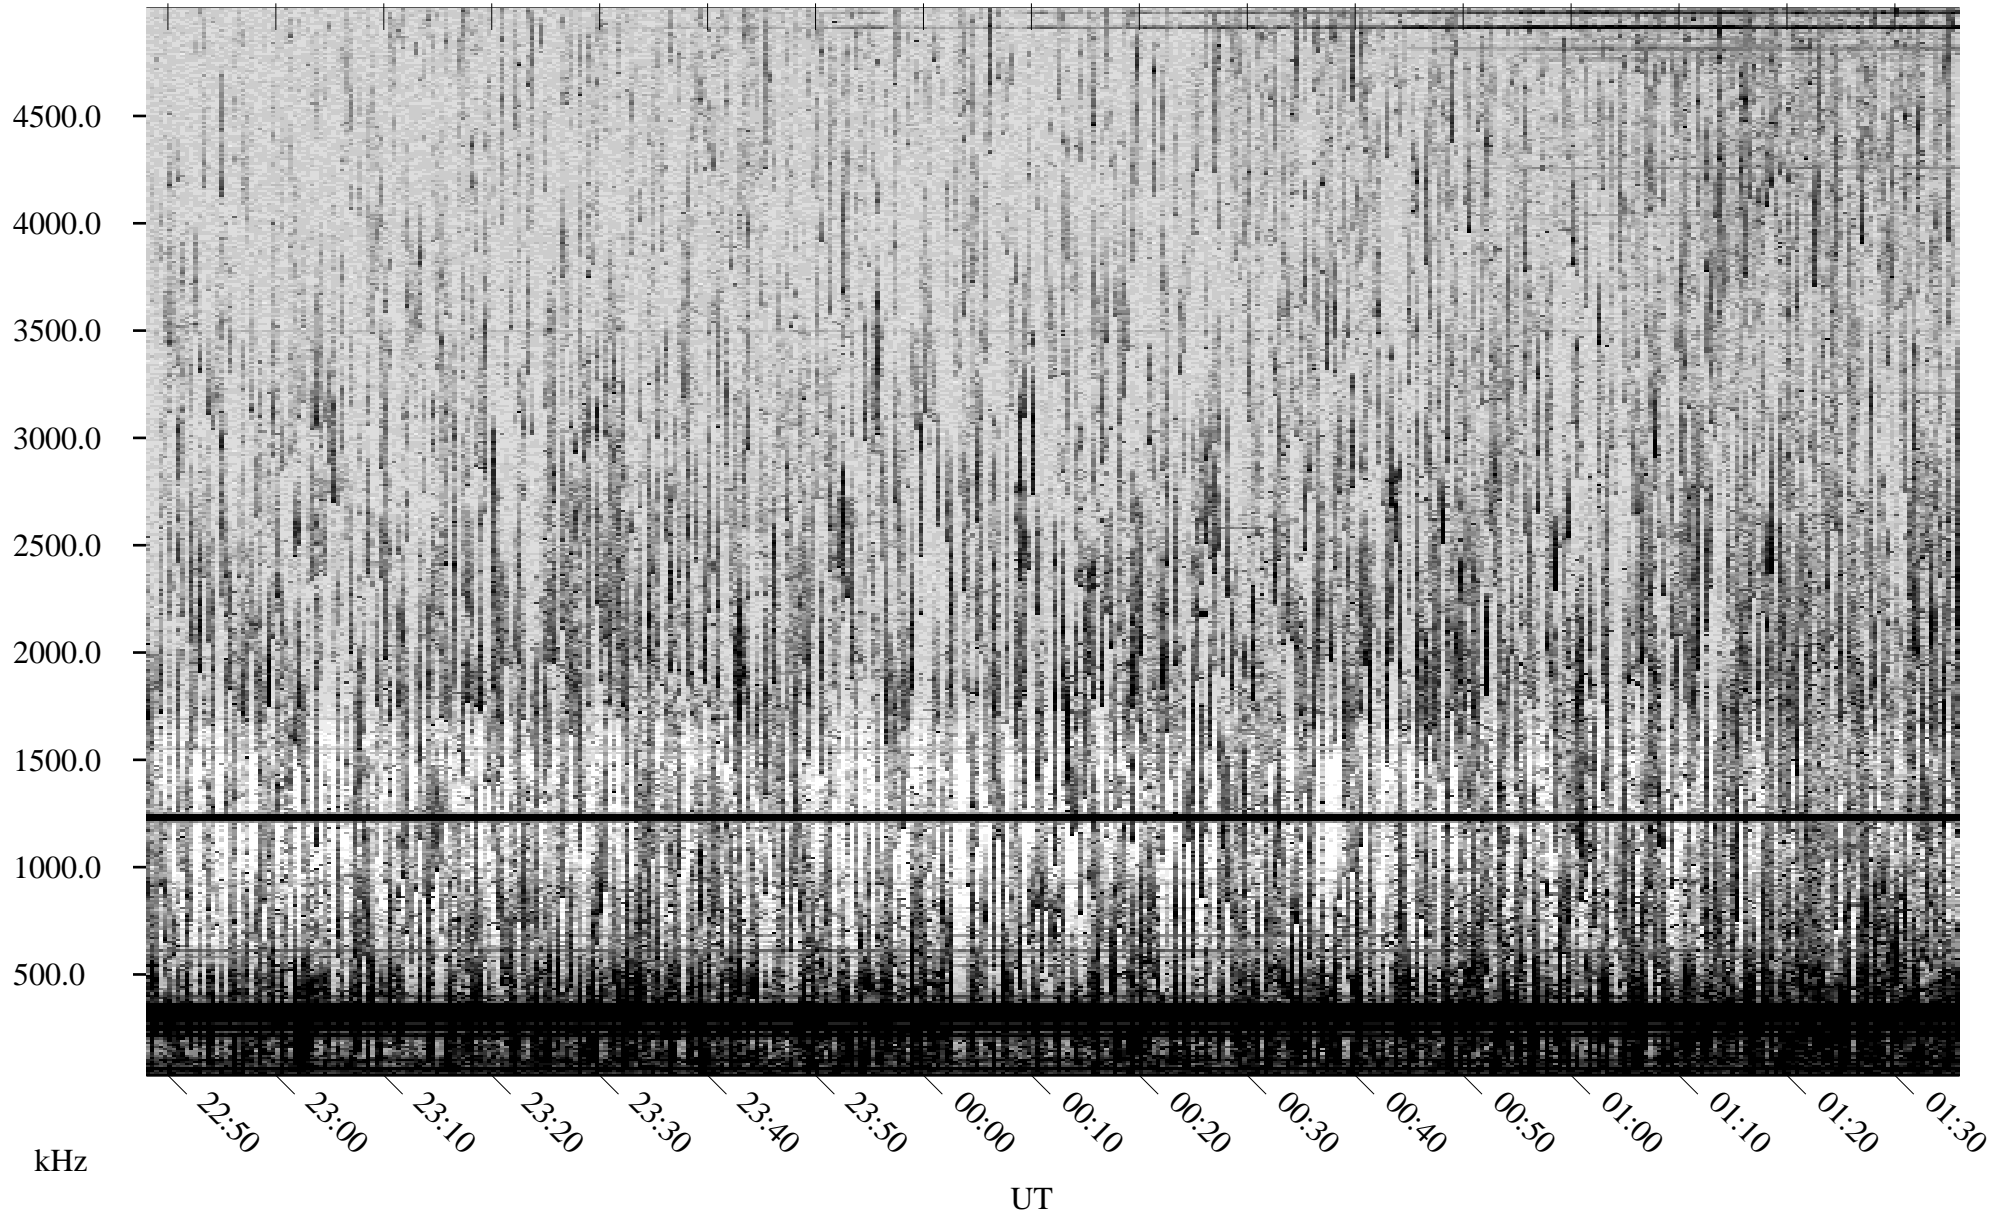

07/23/2000 Churchill, MTB

Linear Scale Black = 161 White = 15

ch002051.r00m max_12

Page 1

07/23/2000 Churchill, MTB

Linear Scale Black = 161 White = 15

ch002051.r00m max_12

Page 2

07/24/2000 Churchill, MTB

Linear Scale Black = 161 White = 15

ch002051.r00m max_12

Page 3

07/24/2000 Churchill, MTB

Linear Scale Black = 161 White = 15

ch002051.r00m max_12

Page 4

07/24/2000 Churchill, MTB

Linear Scale Black = 161 White = 15

ch002051.r00m max_12

07/24/2000 Churchill, MTB

Linear Scale Black = 161 White = 15

ch002051.r00m max_12

Page 6

07/24/2000 Churchill, MTB

Linear Scale Black = 161 White = 15

ch00205l.r00m max_12

Page 7

07/24/2000 Churchill, MTB

Linear Scale Black = 161 White = 15

ch002051.r00m max_12