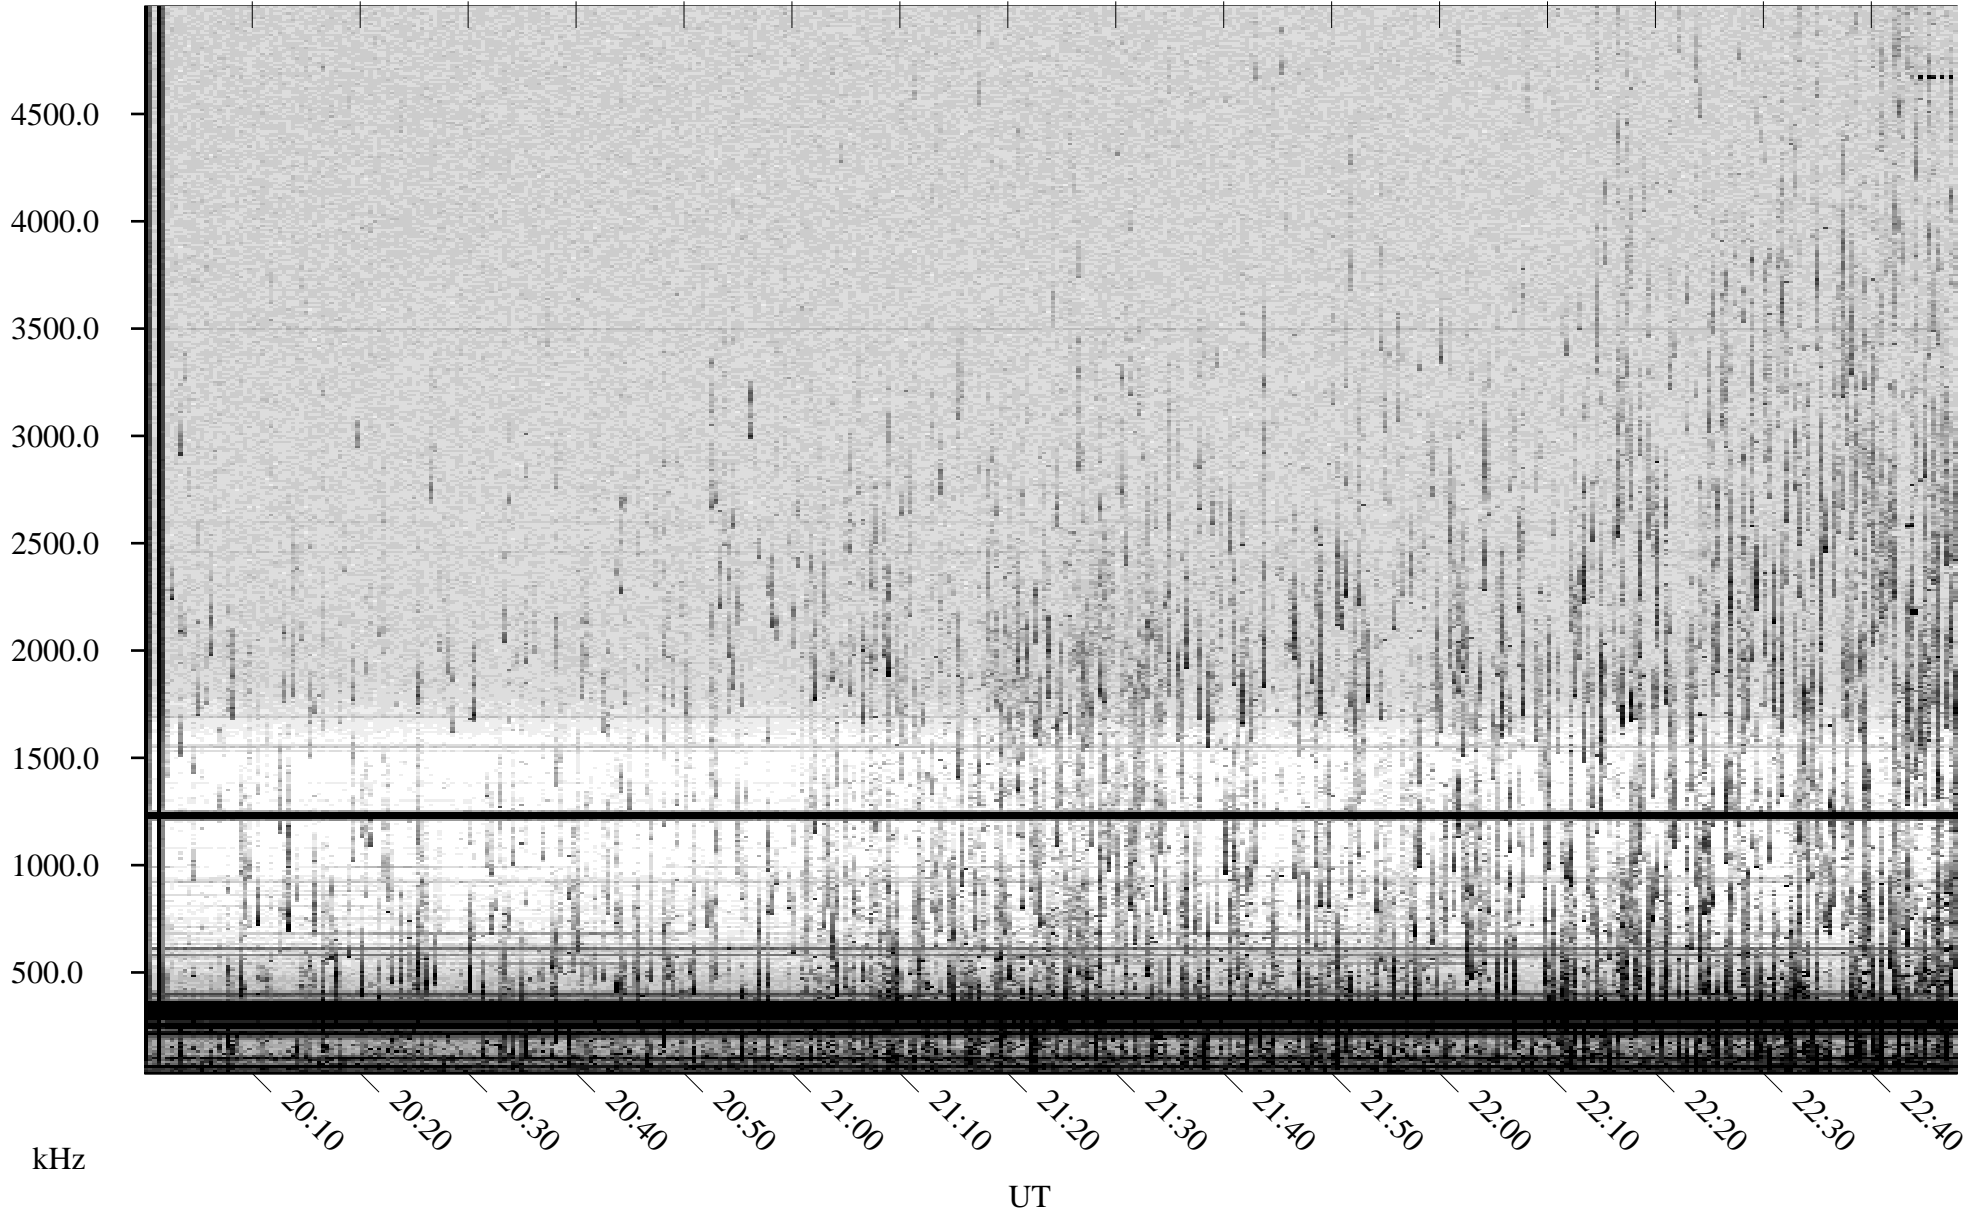

07/23/2000 Churchill, MTB

Linear Scale Black = 161 White = 15

ch002051.r00m max_12

Page 1

07/23/2000 Churchill, MTB

Linear Scale Black = 161 White = 15

ch002051.r00m max_12

Page 2

07/24/2000 Churchill, MTB

Linear Scale Black = 161 White = 15

ch002051.r00m max_12

Page 3

07/24/2000 Churchill, MTB

Linear Scale Black = 161 White = 15

ch002051.r00m max_12

Page 4

07/24/2000 Churchill, MTB

Linear Scale Black = 161 White = 15

ch002051.r00m max_12

07/24/2000 Churchill, MTB

Linear Scale Black = 161 White = 15

ch002051.r00m max_12

Page 6

07/24/2000 Churchill, MTB

Linear Scale Black = 161 White = 15

ch00205l.r00m max_12

Page 7

07/24/2000 Churchill, MTB

Linear Scale Black = 161 White = 15

ch002051.r00m max_12