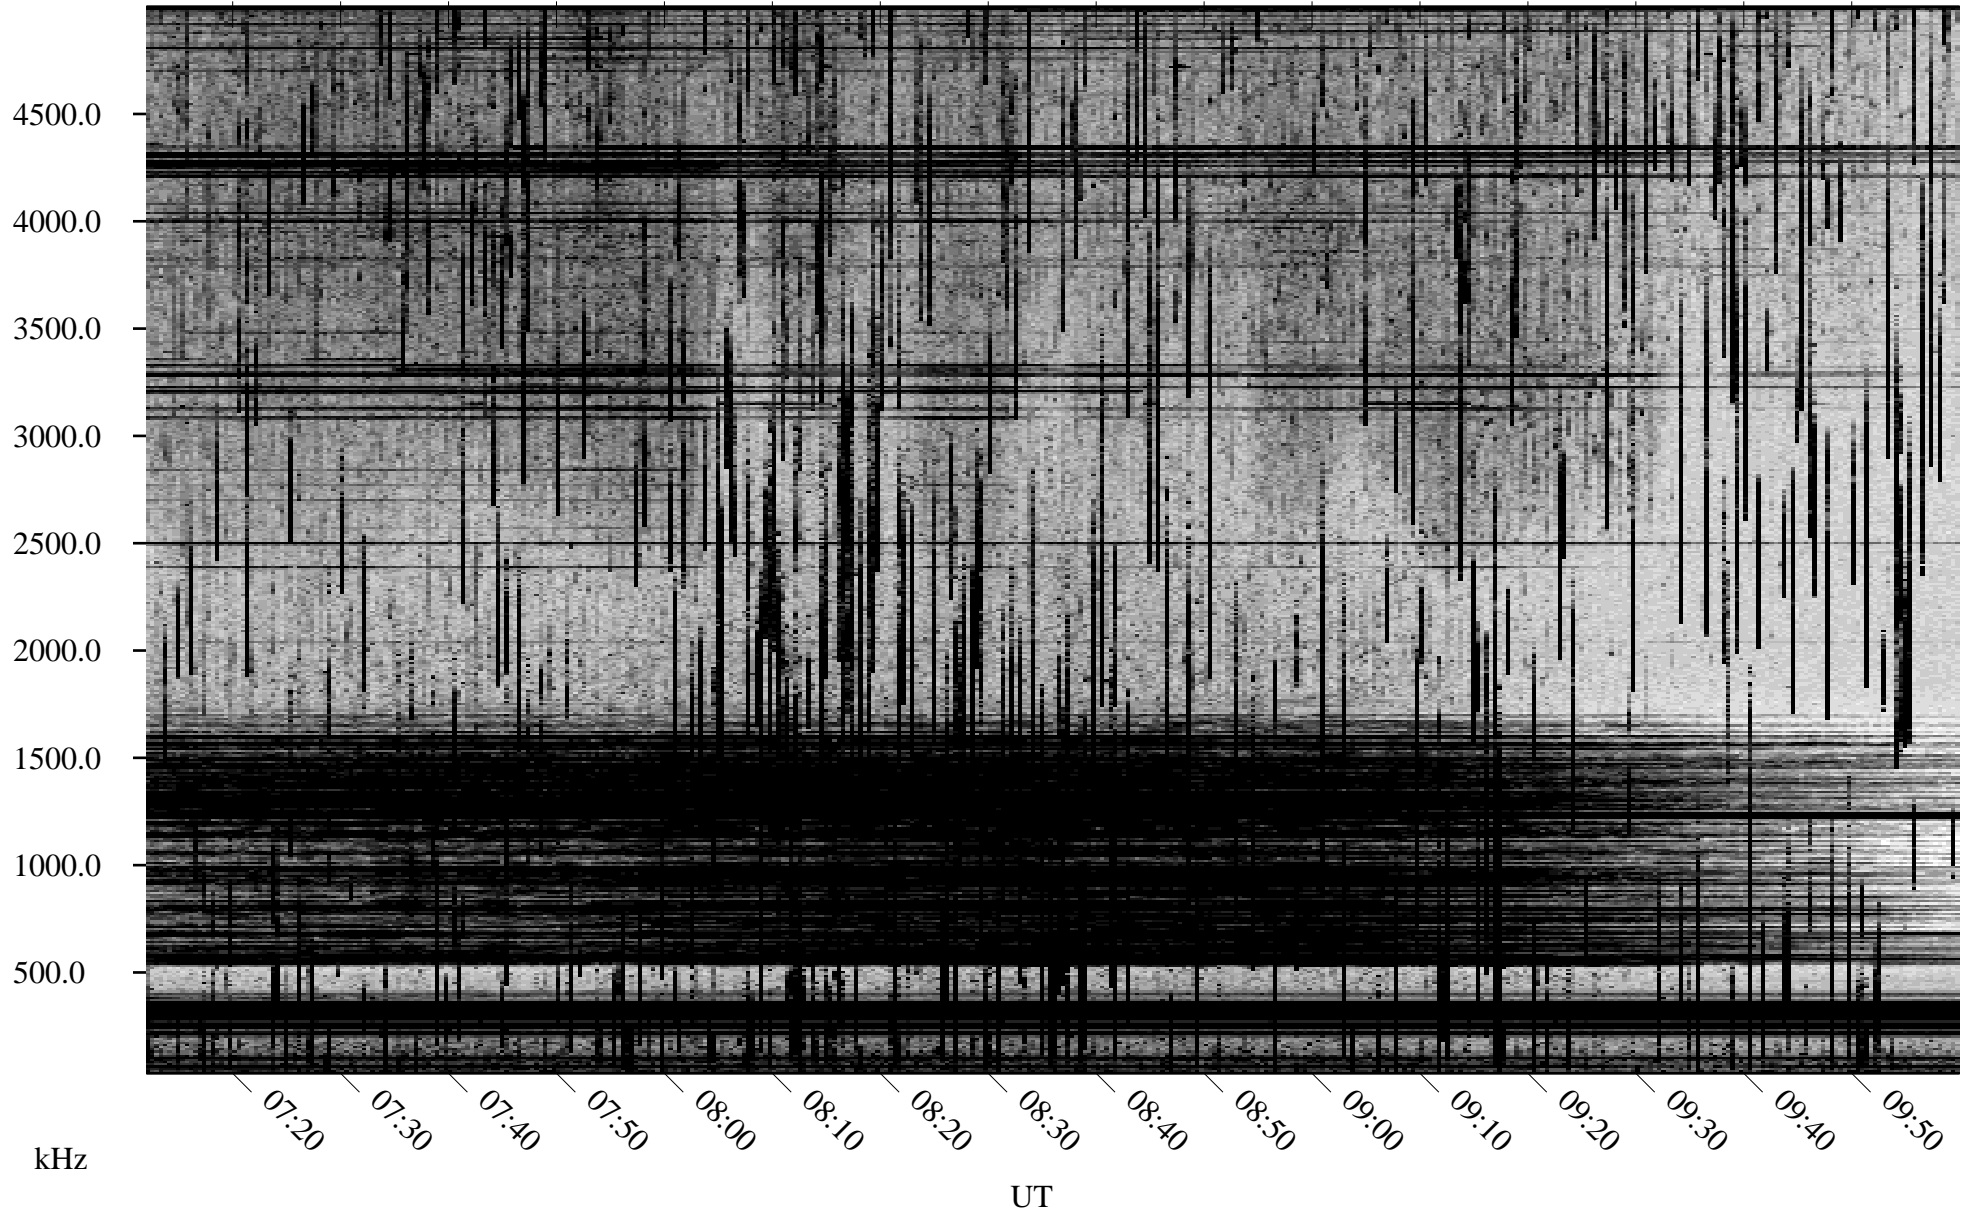

07/23/2000 Churchill, MTB

Linear Scale Black = 161 White = 15

ch002051.r00m max_12

Page 1

07/23/2000 Churchill, MTB

Linear Scale Black = 161 White = 15

ch002051.r00m max_12

Page 2

07/24/2000 Churchill, MTB

Linear Scale Black = 161 White = 15

ch002051.r00m max_12

Page 3

07/24/2000 Churchill, MTB

Linear Scale Black = 161 White = 15

ch002051.r00m max_12

Page 4

07/24/2000 Churchill, MTB

Linear Scale Black = 161 White = 15

ch002051.r00m max_12

07/24/2000 Churchill, MTB

Linear Scale Black = 161 White = 15

ch002051.r00m max_12

Page 6

07/24/2000 Churchill, MTB

Linear Scale Black = 161 White = 15

ch00205l.r00m max_12

Page 7

07/24/2000 Churchill, MTB

Linear Scale Black = 161 White = 15

ch002051.r00m max_12