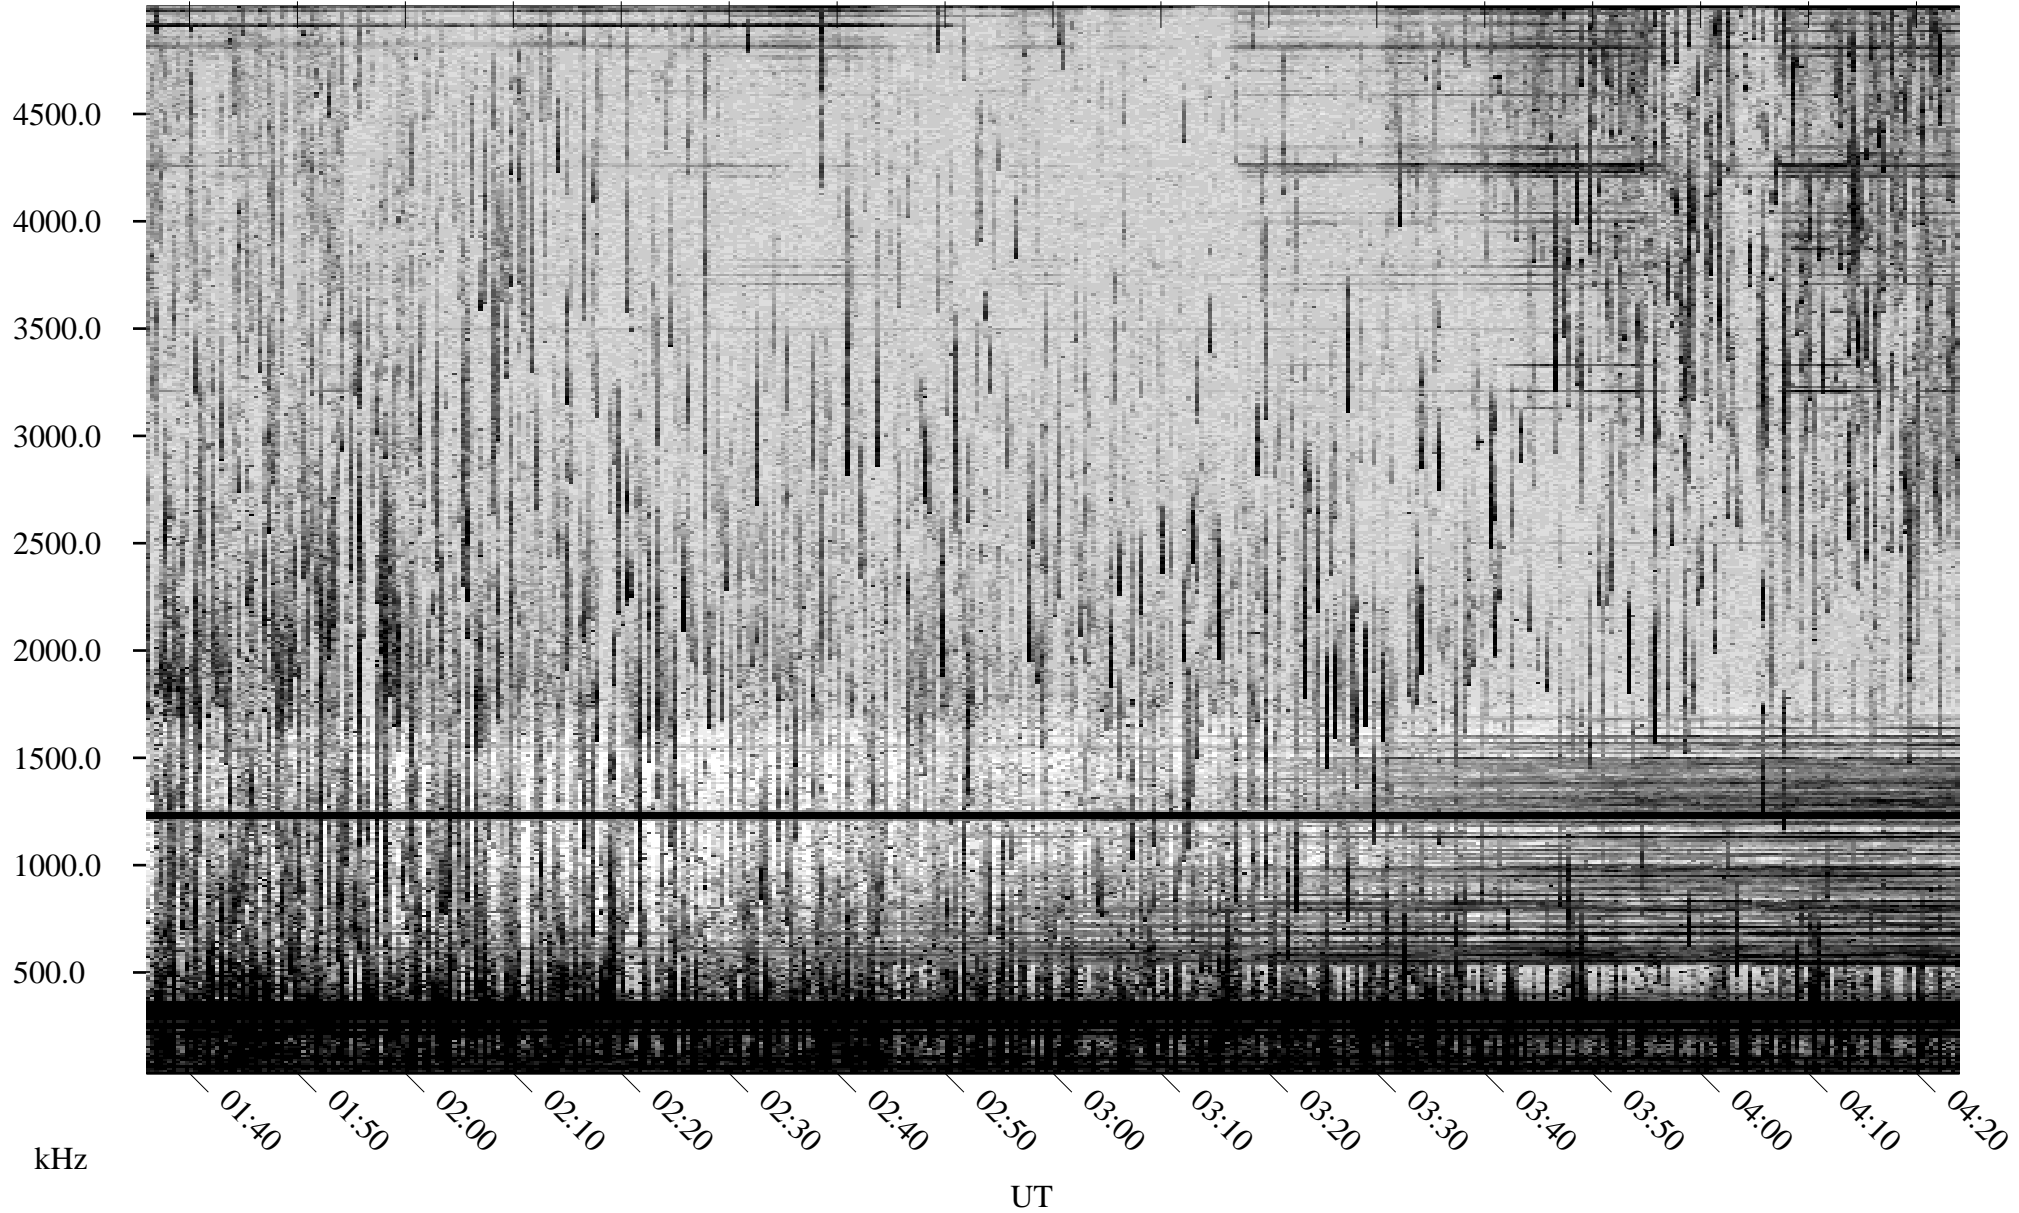

07/23/2000 Churchill, MTB

Linear Scale Black = 161 White = 15

ch002051.r00m max_12

Page 1

07/23/2000 Churchill, MTB

Linear Scale Black = 161 White = 15

ch002051.r00m max_12

Page 2

07/24/2000 Churchill, MTB

Linear Scale Black = 161 White = 15

ch002051.r00m max_12

Page 3

07/24/2000 Churchill, MTB

Linear Scale Black = 161 White = 15

ch002051.r00m max_12

Page 4

07/24/2000 Churchill, MTB

Linear Scale Black = 161 White = 15

ch002051.r00m max_12

07/24/2000 Churchill, MTB

Linear Scale Black = 161 White = 15

ch002051.r00m max_12

Page 6

07/24/2000 Churchill, MTB

Linear Scale Black = 161 White = 15

ch00205l.r00m max_12

Page 7

07/24/2000 Churchill, MTB

Linear Scale Black = 161 White = 15

ch002051.r00m max_12