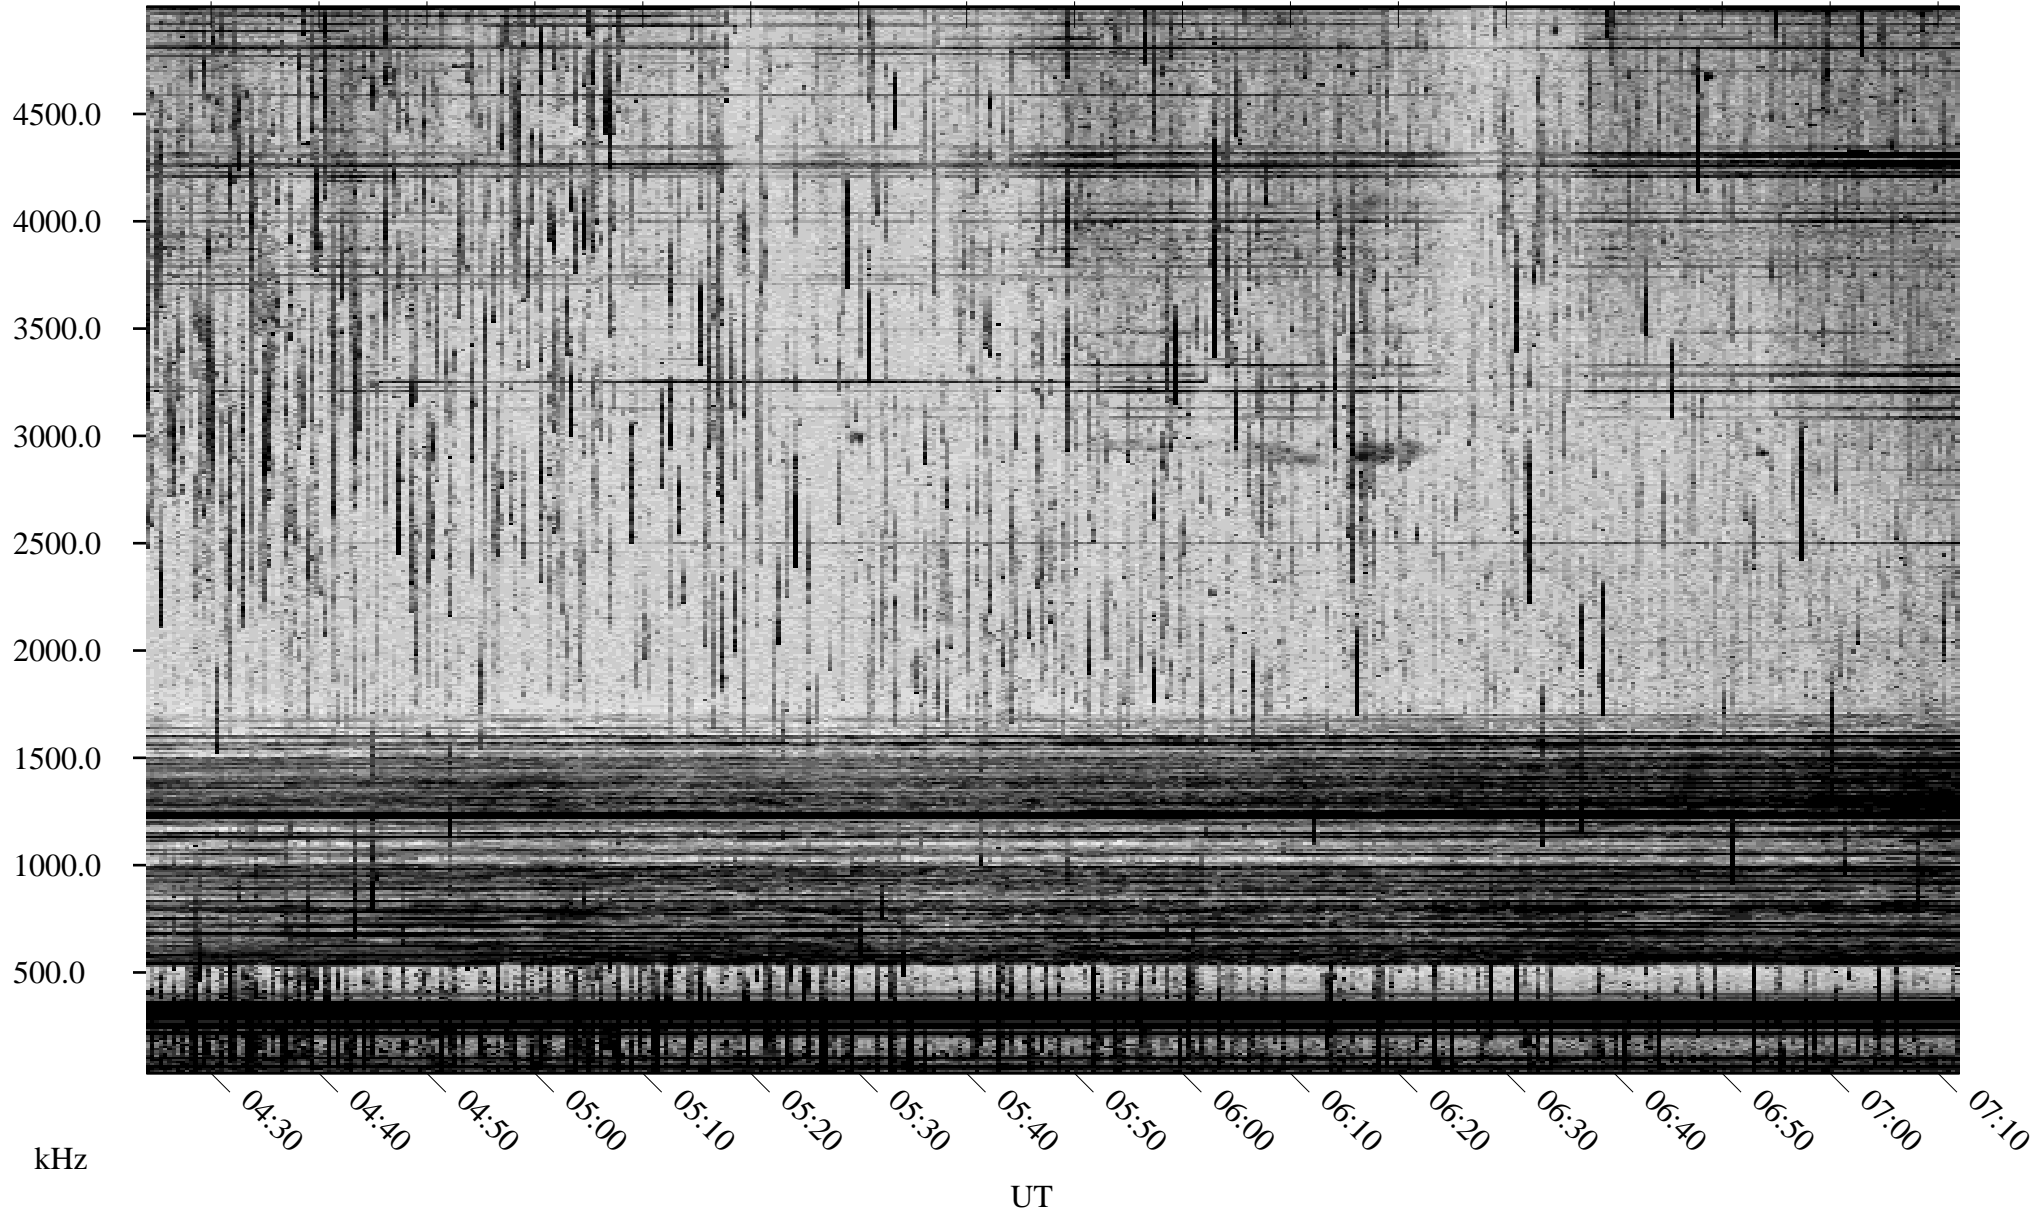

07/23/2000 Churchill, MTB

Linear Scale Black = 161 White = 15

ch002051.r00m max_12

Page 1

07/23/2000 Churchill, MTB

Linear Scale Black = 161 White = 15

ch002051.r00m max_12

Page 2

07/24/2000 Churchill, MTB

Linear Scale Black = 161 White = 15

ch002051.r00m max_12

Page 3

07/24/2000 Churchill, MTB

Linear Scale Black = 161 White = 15

ch002051.r00m max_12

Page 4

07/24/2000 Churchill, MTB

Linear Scale Black = 161 White = 15

ch002051.r00m max_12

07/24/2000 Churchill, MTB

Linear Scale Black = 161 White = 15

ch002051.r00m max_12

Page 6

07/24/2000 Churchill, MTB

Linear Scale Black = 161 White = 15

ch00205l.r00m max_12

Page 7

07/24/2000 Churchill, MTB

Linear Scale Black = 161 White = 15

ch002051.r00m max_12