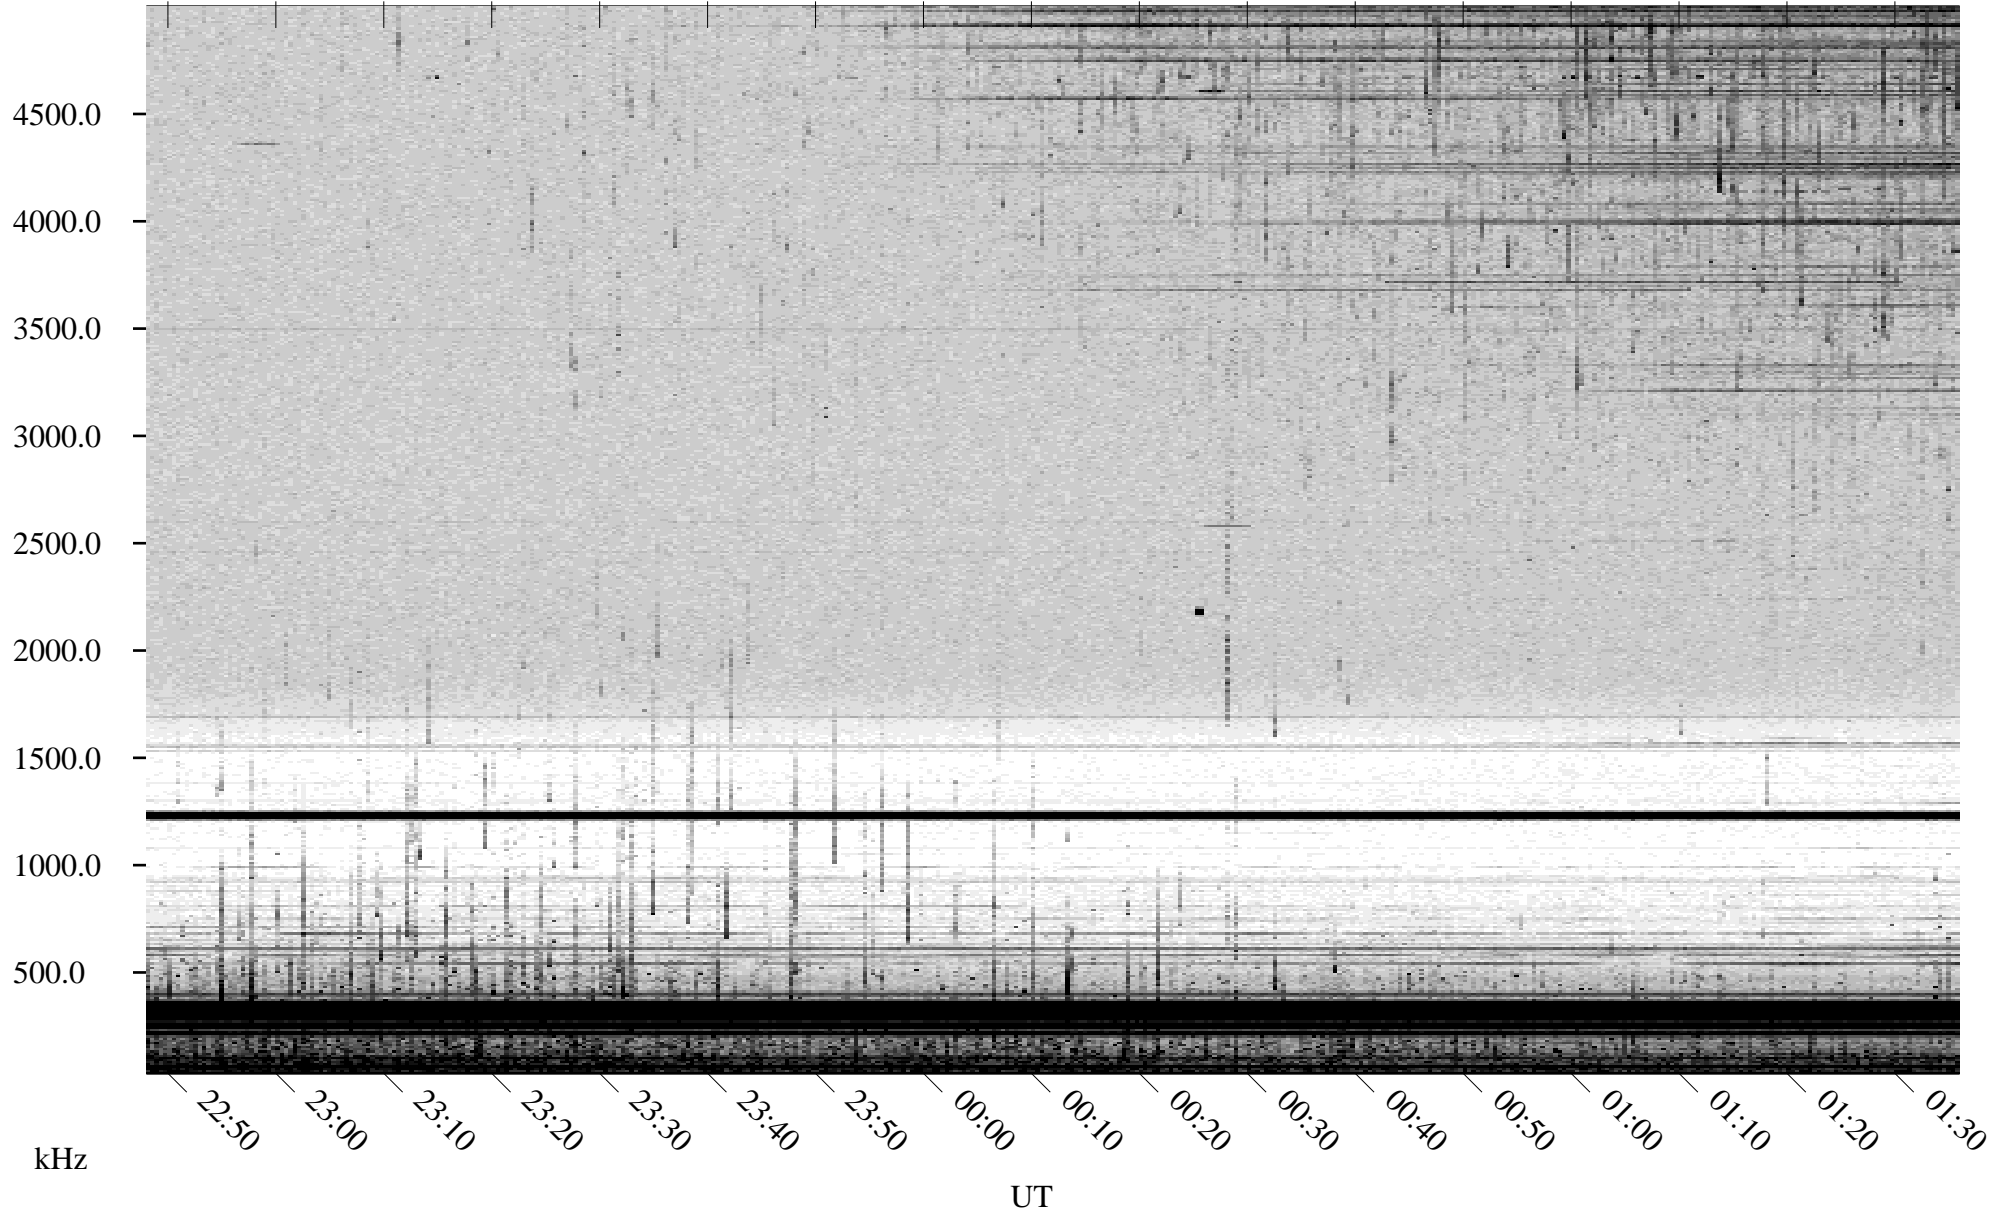

07/26/2000 Churchill, MTB

Linear Scale Black = 161 White = 15

ch00208l.r00m max_12

Page 1

07/26/2000 Churchill, MTB

Linear Scale Black = 161 White = 15

ch00208l.r00m max_12

Page 2

07/27/2000 Churchill, MTB

Linear Scale Black = 161 White = 15

ch00208l.r00m max_12

Page 3

07/27/2000 Churchill, MTB

Linear Scale Black = 161 White = 15

ch00208l.r00m max_12

Page 4

07/27/2000 Churchill, MTB

Linear Scale Black = 161 White = 15

ch00208l.r00m max_12

Page 5

07/27/2000 Churchill, MTB

Linear Scale Black = 161 White = 15

ch00208l.r00m max_12

Page 6

07/27/2000 Churchill, MTB

Linear Scale Black = 161 White = 15

ch00208l.r00m max_12

Page 7

07/27/2000 Churchill, MTB

Linear Scale Black = 161 White = 15

ch00208l.r00m max_12