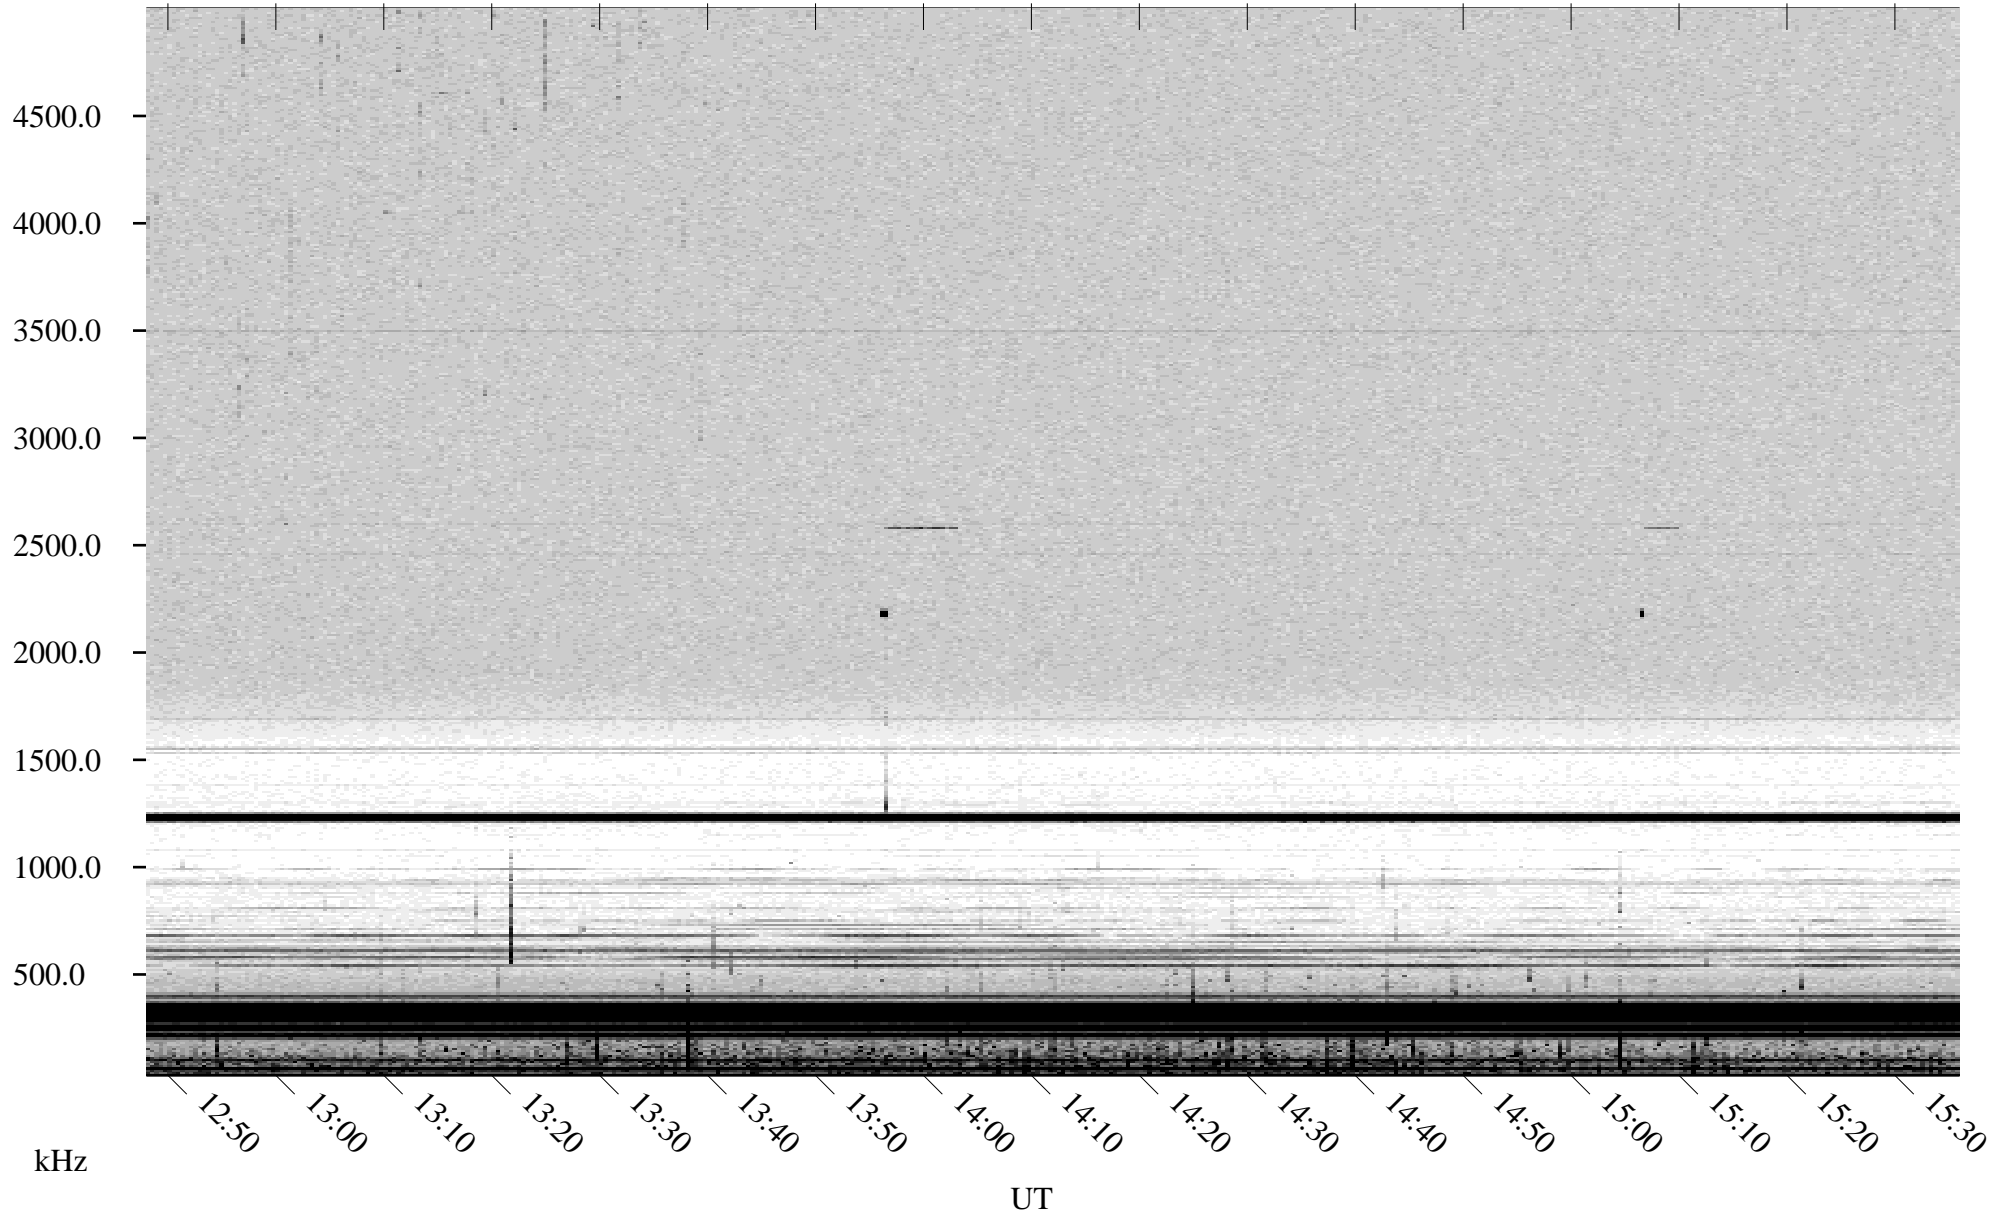

07/26/2000 Churchill, MTB

Linear Scale Black = 161 White = 15

ch00208l.r00m max_12

Page 1

07/26/2000 Churchill, MTB

Linear Scale Black = 161 White = 15

ch00208l.r00m max_12

Page 2

07/27/2000 Churchill, MTB

Linear Scale Black = 161 White = 15

ch00208l.r00m max_12

Page 3

07/27/2000 Churchill, MTB

Linear Scale Black = 161 White = 15

ch00208l.r00m max_12

Page 4

07/27/2000 Churchill, MTB

Linear Scale Black = 161 White = 15

ch00208l.r00m max_12

Page 5

07/27/2000 Churchill, MTB

Linear Scale Black = 161 White = 15

ch00208l.r00m max_12

Page 6

07/27/2000 Churchill, MTB

Linear Scale Black = 161 White = 15

ch00208l.r00m max_12

Page 7

07/27/2000 Churchill, MTB

Linear Scale Black = 161 White = 15

ch00208l.r00m max_12