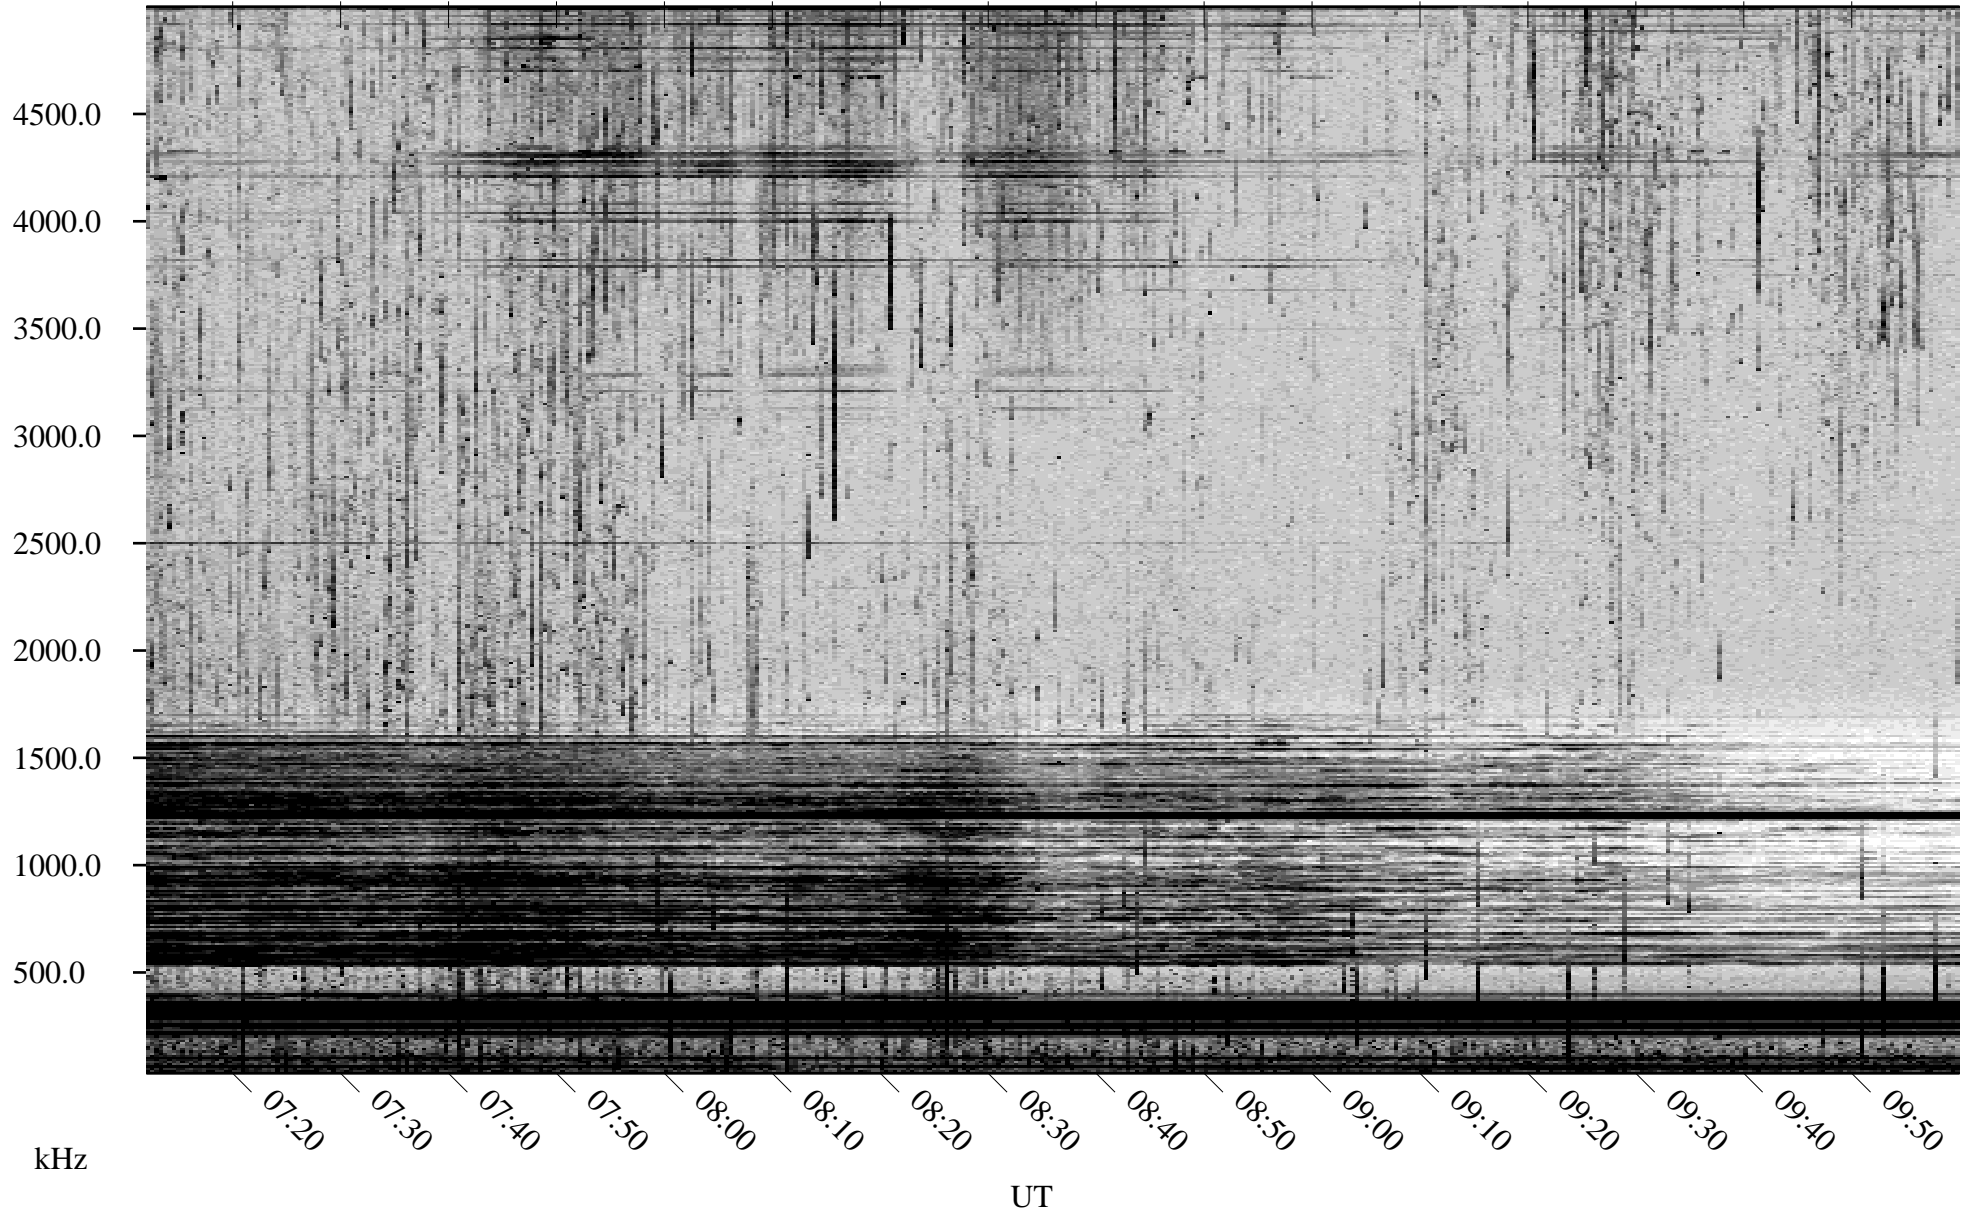

07/26/2000 Churchill, MTB

Linear Scale Black = 161 White = 15

ch00208l.r00m max_12

Page 1

07/26/2000 Churchill, MTB

Linear Scale Black = 161 White = 15

ch00208l.r00m max_12

Page 2

07/27/2000 Churchill, MTB

Linear Scale Black = 161 White = 15

ch00208l.r00m max_12

Page 3

07/27/2000 Churchill, MTB

Linear Scale Black = 161 White = 15

ch00208l.r00m max_12

Page 4

07/27/2000 Churchill, MTB

Linear Scale Black = 161 White = 15

ch00208l.r00m max_12

Page 5

07/27/2000 Churchill, MTB

Linear Scale Black = 161 White = 15

ch00208l.r00m max_12

Page 6

07/27/2000 Churchill, MTB

Linear Scale Black = 161 White = 15

ch00208l.r00m max_12

Page 7

07/27/2000 Churchill, MTB

Linear Scale Black = 161 White = 15

ch00208l.r00m max_12