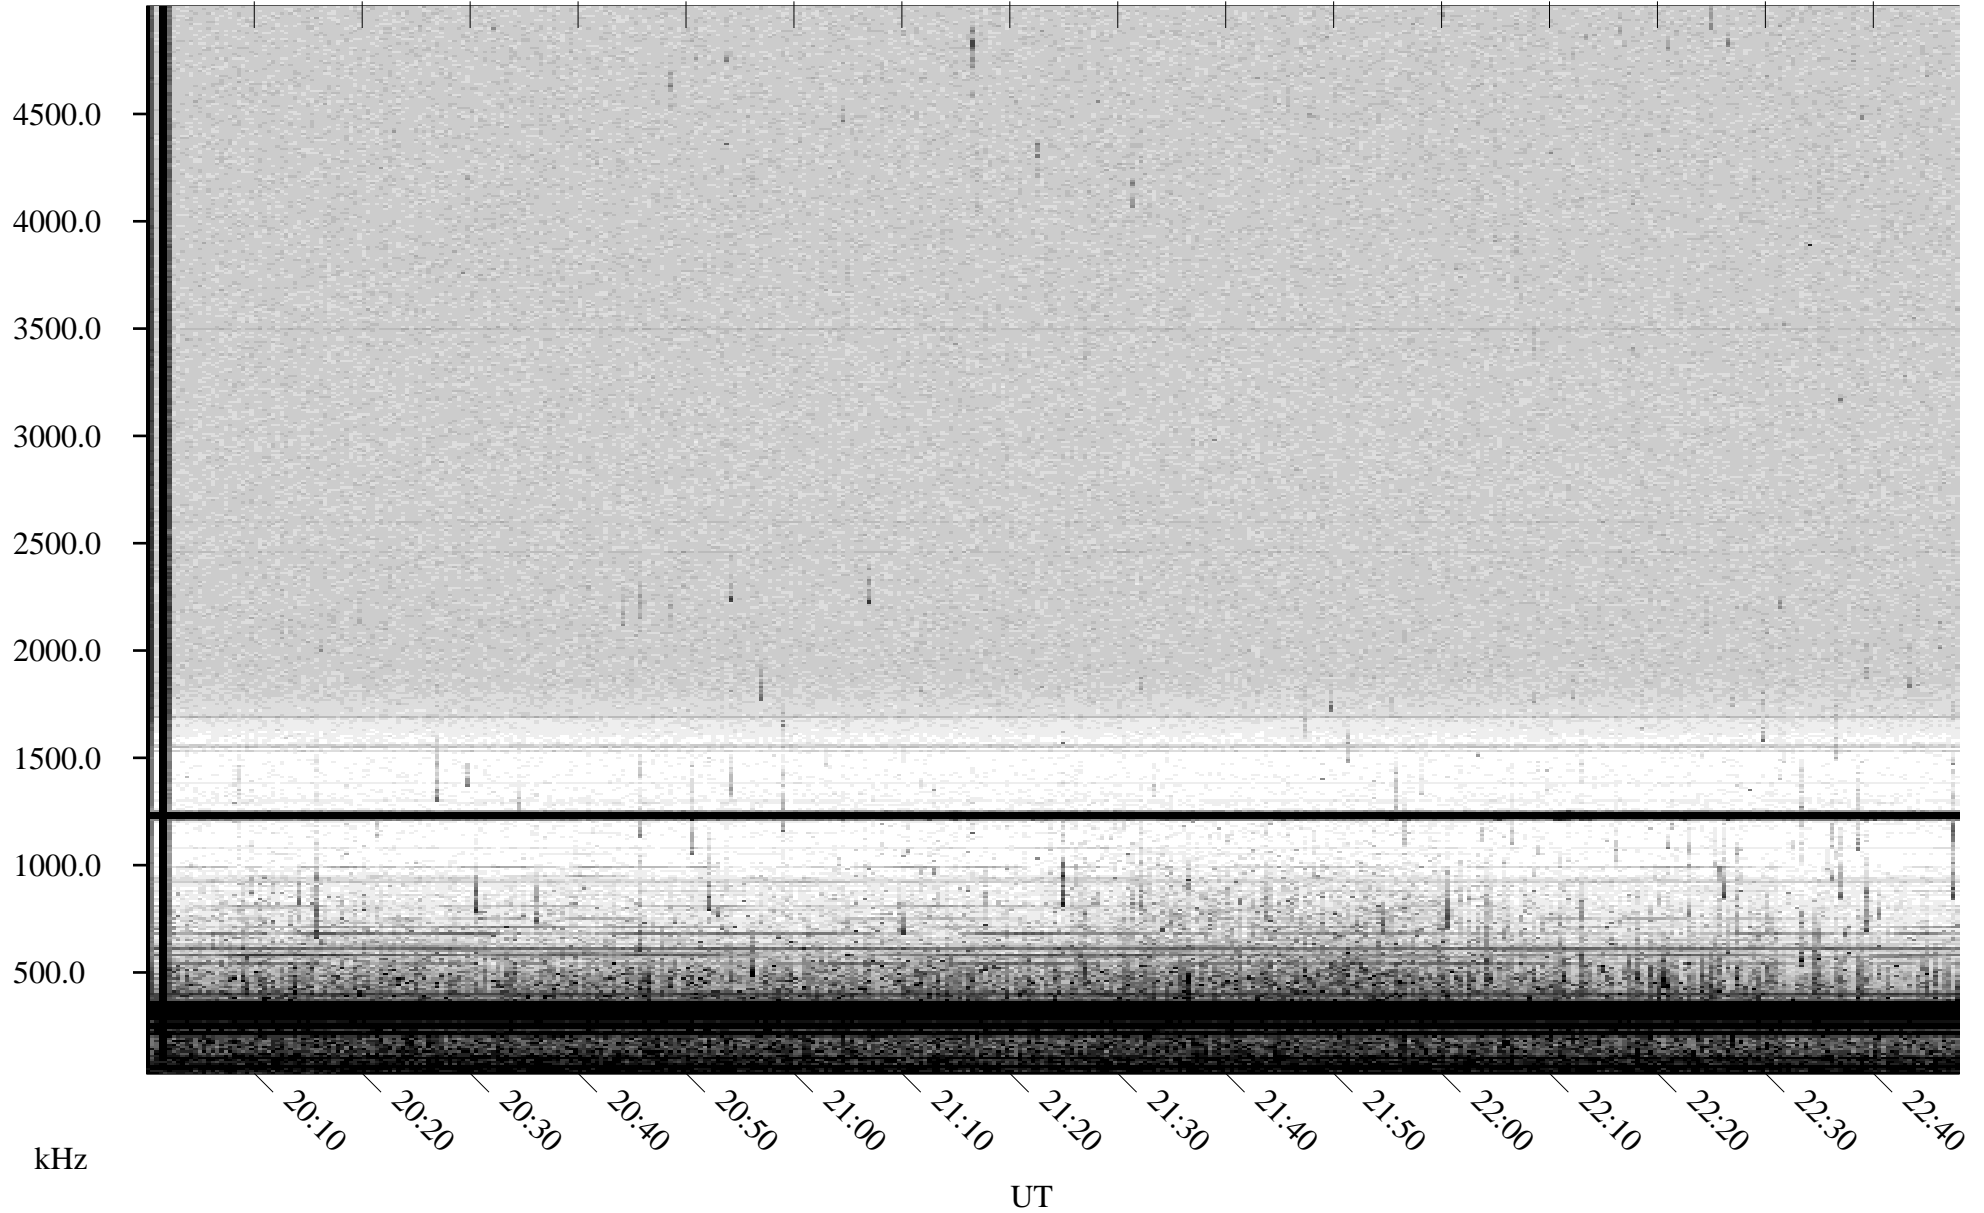

07/26/2000 Churchill, MTB

Linear Scale Black = 161 White = 15

ch00208l.r00m max_12

Page 1

07/26/2000 Churchill, MTB

Linear Scale Black = 161 White = 15

ch00208l.r00m max_12

Page 2

07/27/2000 Churchill, MTB

Linear Scale Black = 161 White = 15

ch00208l.r00m max_12

Page 3

07/27/2000 Churchill, MTB

Linear Scale Black = 161 White = 15

ch00208l.r00m max_12

Page 4

07/27/2000 Churchill, MTB

Linear Scale Black = 161 White = 15

ch00208l.r00m max_12

Page 5

07/27/2000 Churchill, MTB

Linear Scale Black = 161 White = 15

ch00208l.r00m max_12

Page 6

07/27/2000 Churchill, MTB

Linear Scale Black = 161 White = 15

ch00208l.r00m max_12

Page 7

07/27/2000 Churchill, MTB

Linear Scale Black = 161 White = 15

ch00208l.r00m max_12