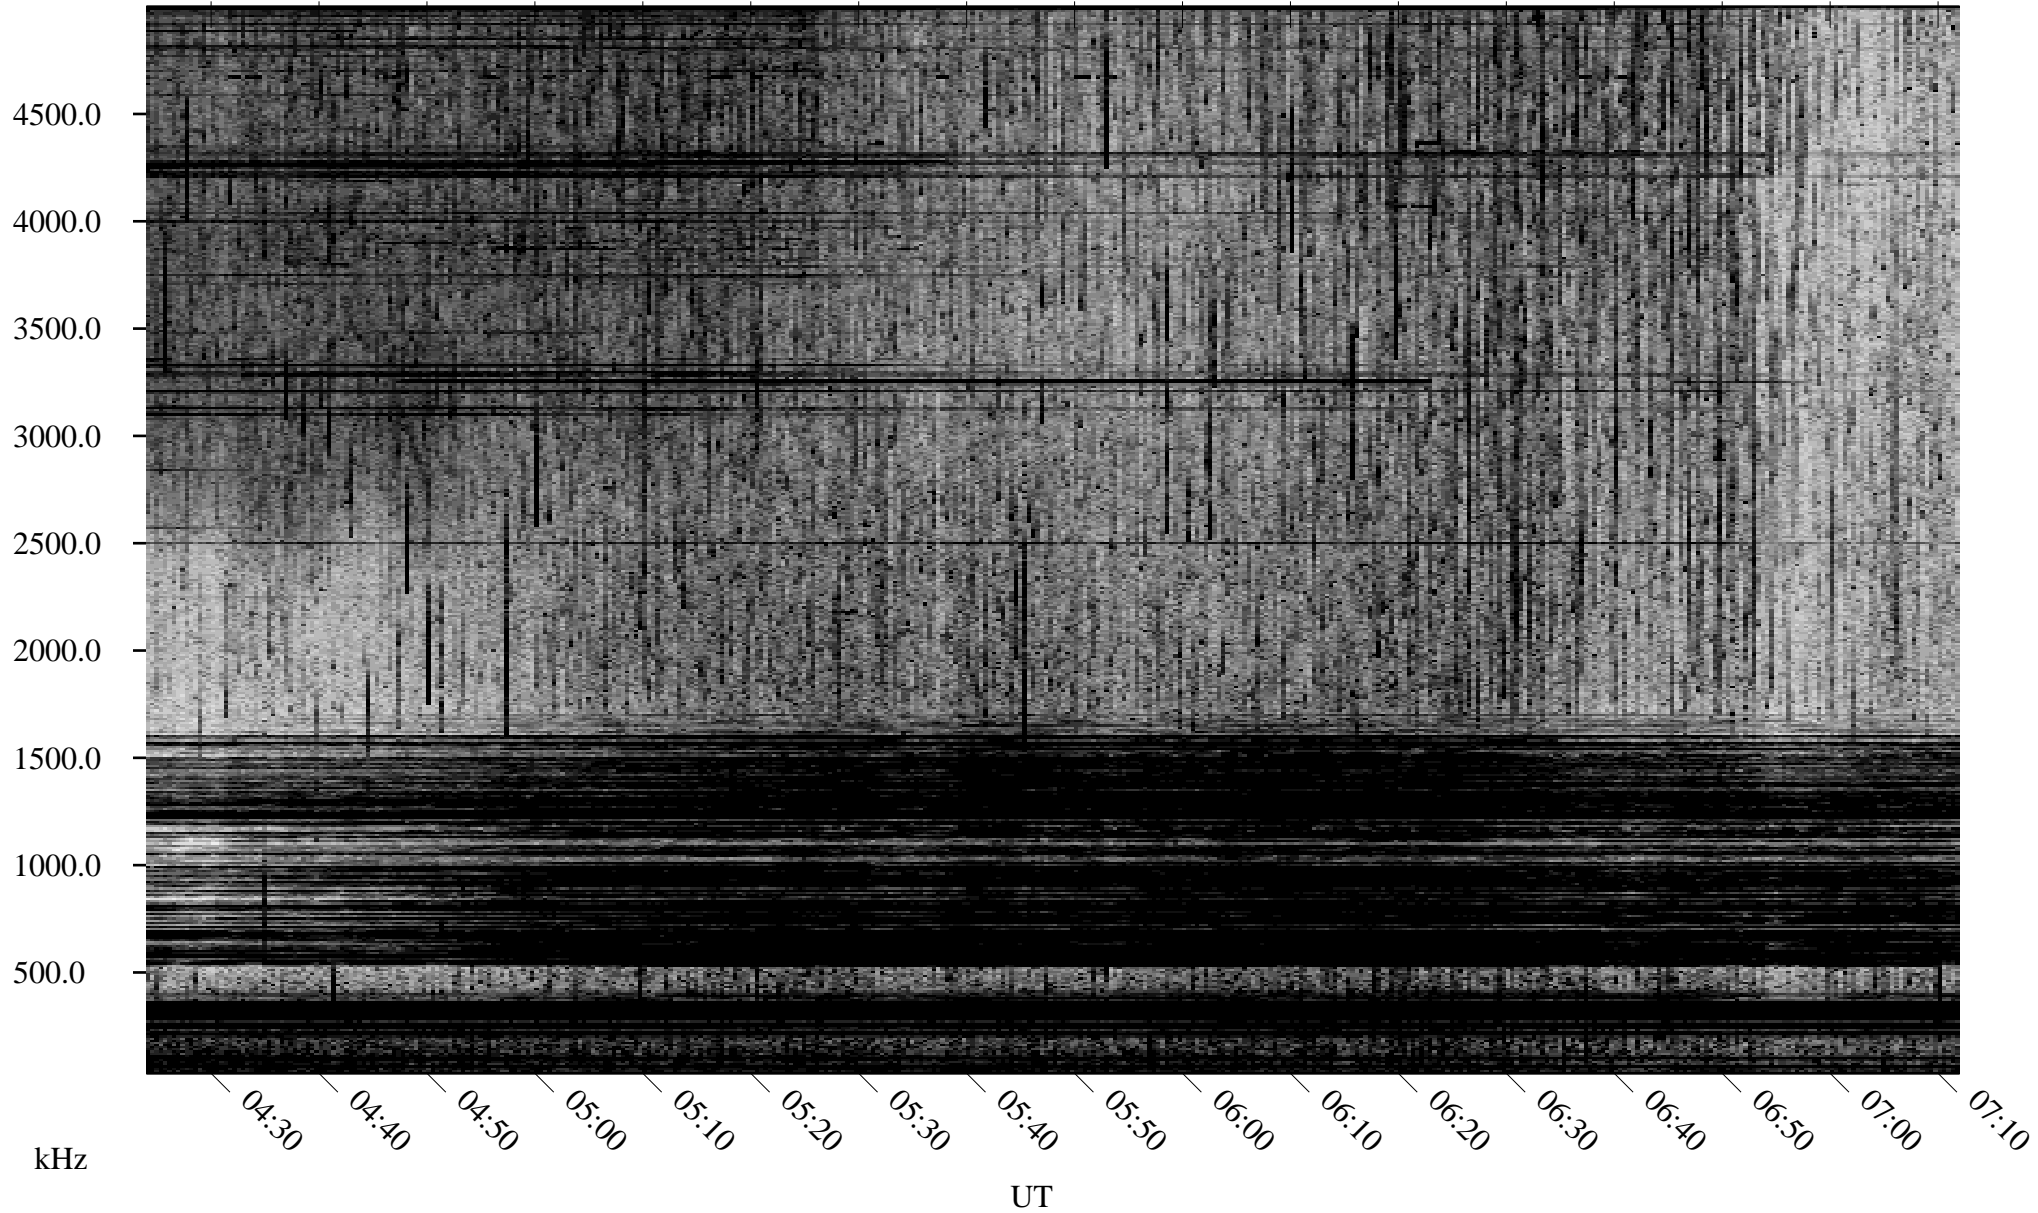

07/26/2000 Churchill, MTB

Linear Scale Black = 161 White = 15

ch00208l.r00m max_12

Page 1

07/26/2000 Churchill, MTB

Linear Scale Black = 161 White = 15

ch00208l.r00m max_12

Page 2

07/27/2000 Churchill, MTB

Linear Scale Black = 161 White = 15

ch00208l.r00m max_12

Page 3

07/27/2000 Churchill, MTB

Linear Scale Black = 161 White = 15

ch00208l.r00m max_12

Page 4

07/27/2000 Churchill, MTB

Linear Scale Black = 161 White = 15

ch00208l.r00m max_12

Page 5

07/27/2000 Churchill, MTB

Linear Scale Black = 161 White = 15

ch00208l.r00m max_12

Page 6

07/27/2000 Churchill, MTB

Linear Scale Black = 161 White = 15

ch00208l.r00m max_12

Page 7

07/27/2000 Churchill, MTB

Linear Scale Black = 161 White = 15

ch00208l.r00m max_12