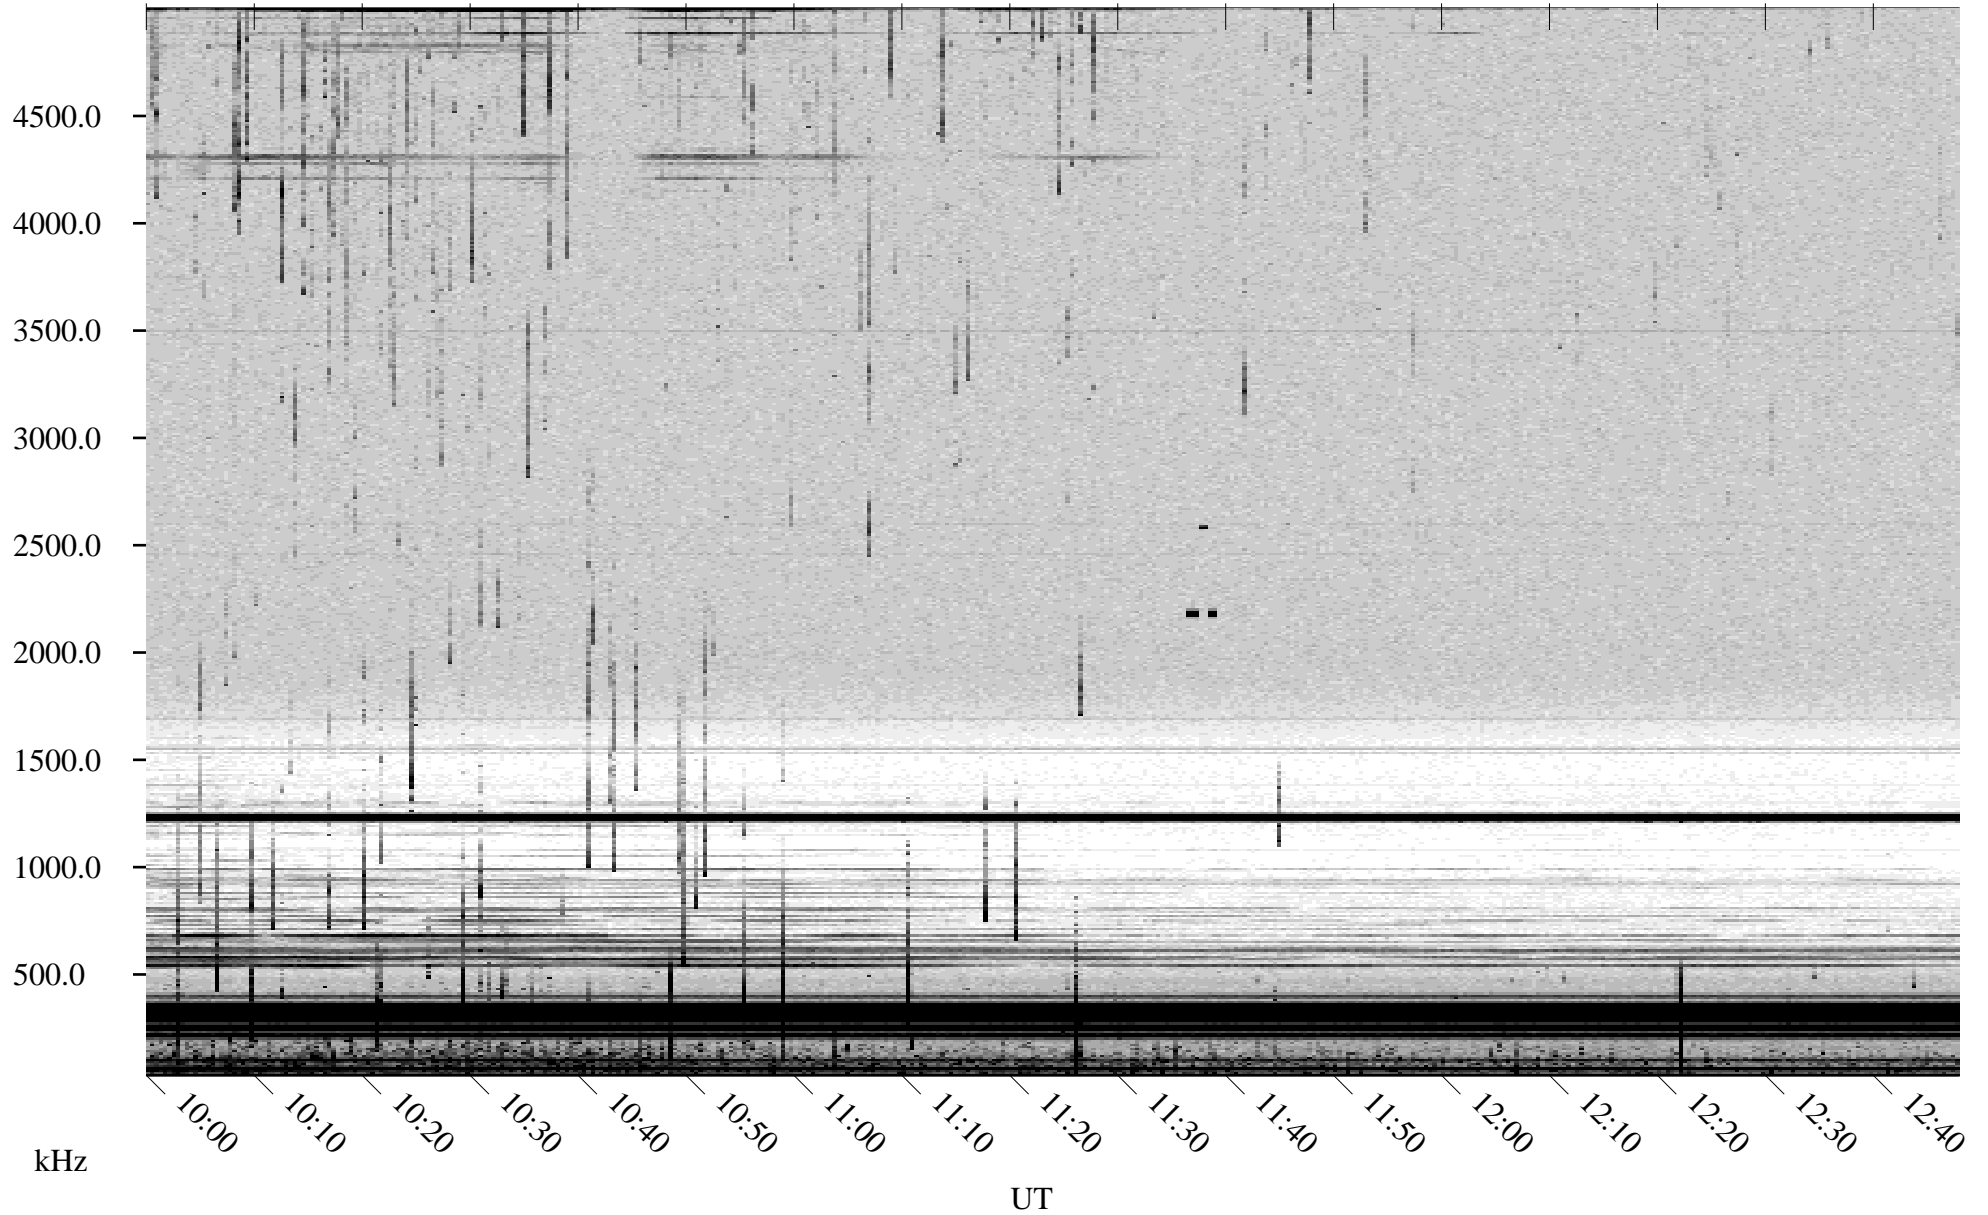

07/26/2000 Churchill, MTB

Linear Scale Black = 161 White = 15

ch00208l.r00m max_12

Page 1

07/26/2000 Churchill, MTB

Linear Scale Black = 161 White = 15

ch00208l.r00m max_12

Page 2

07/27/2000 Churchill, MTB

Linear Scale Black = 161 White = 15

ch00208l.r00m max_12

Page 3

07/27/2000 Churchill, MTB

Linear Scale Black = 161 White = 15

ch00208l.r00m max_12

Page 4

07/27/2000 Churchill, MTB

Linear Scale Black = 161 White = 15

ch00208l.r00m max_12

Page 5

07/27/2000 Churchill, MTB

Linear Scale Black = 161 White = 15

ch00208l.r00m max_12

Page 6

07/27/2000 Churchill, MTB

Linear Scale Black = 161 White = 15

ch00208l.r00m max_12

Page 7

07/27/2000 Churchill, MTB

Linear Scale Black = 161 White = 15

ch00208l.r00m max_12