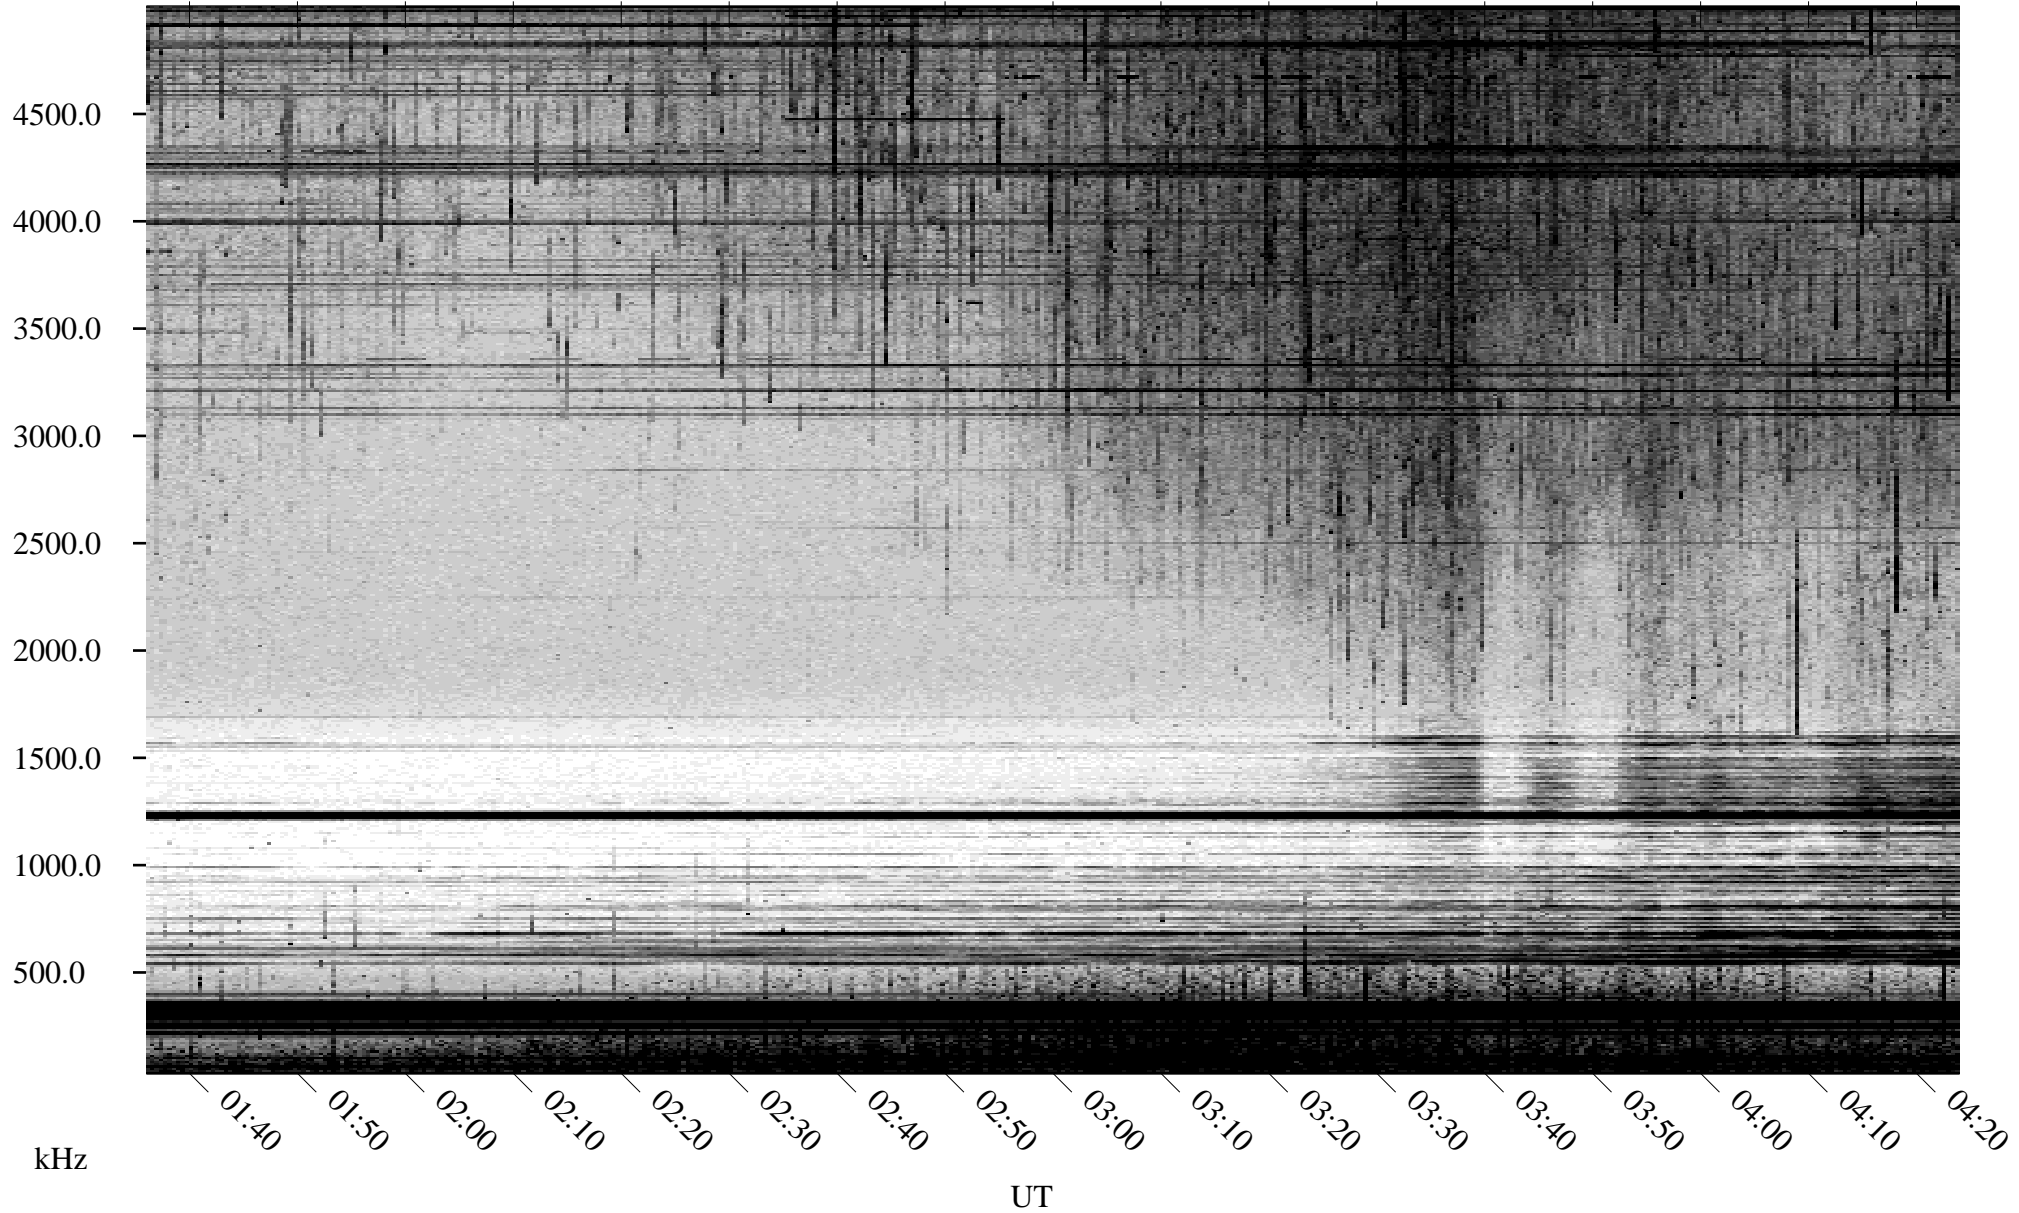

07/26/2000 Churchill, MTB

Linear Scale Black = 161 White = 15

ch00208l.r00m max_12

Page 1

07/26/2000 Churchill, MTB

Linear Scale Black = 161 White = 15

ch00208l.r00m max_12

Page 2

07/27/2000 Churchill, MTB

Linear Scale Black = 161 White = 15

ch00208l.r00m max_12

Page 3

07/27/2000 Churchill, MTB

Linear Scale Black = 161 White = 15

ch00208l.r00m max_12

Page 4

07/27/2000 Churchill, MTB

Linear Scale Black = 161 White = 15

ch00208l.r00m max_12

Page 5

07/27/2000 Churchill, MTB

Linear Scale Black = 161 White = 15

ch00208l.r00m max_12

Page 6

07/27/2000 Churchill, MTB

Linear Scale Black = 161 White = 15

ch00208l.r00m max_12

Page 7

07/27/2000 Churchill, MTB

Linear Scale Black = 161 White = 15

ch00208l.r00m max_12