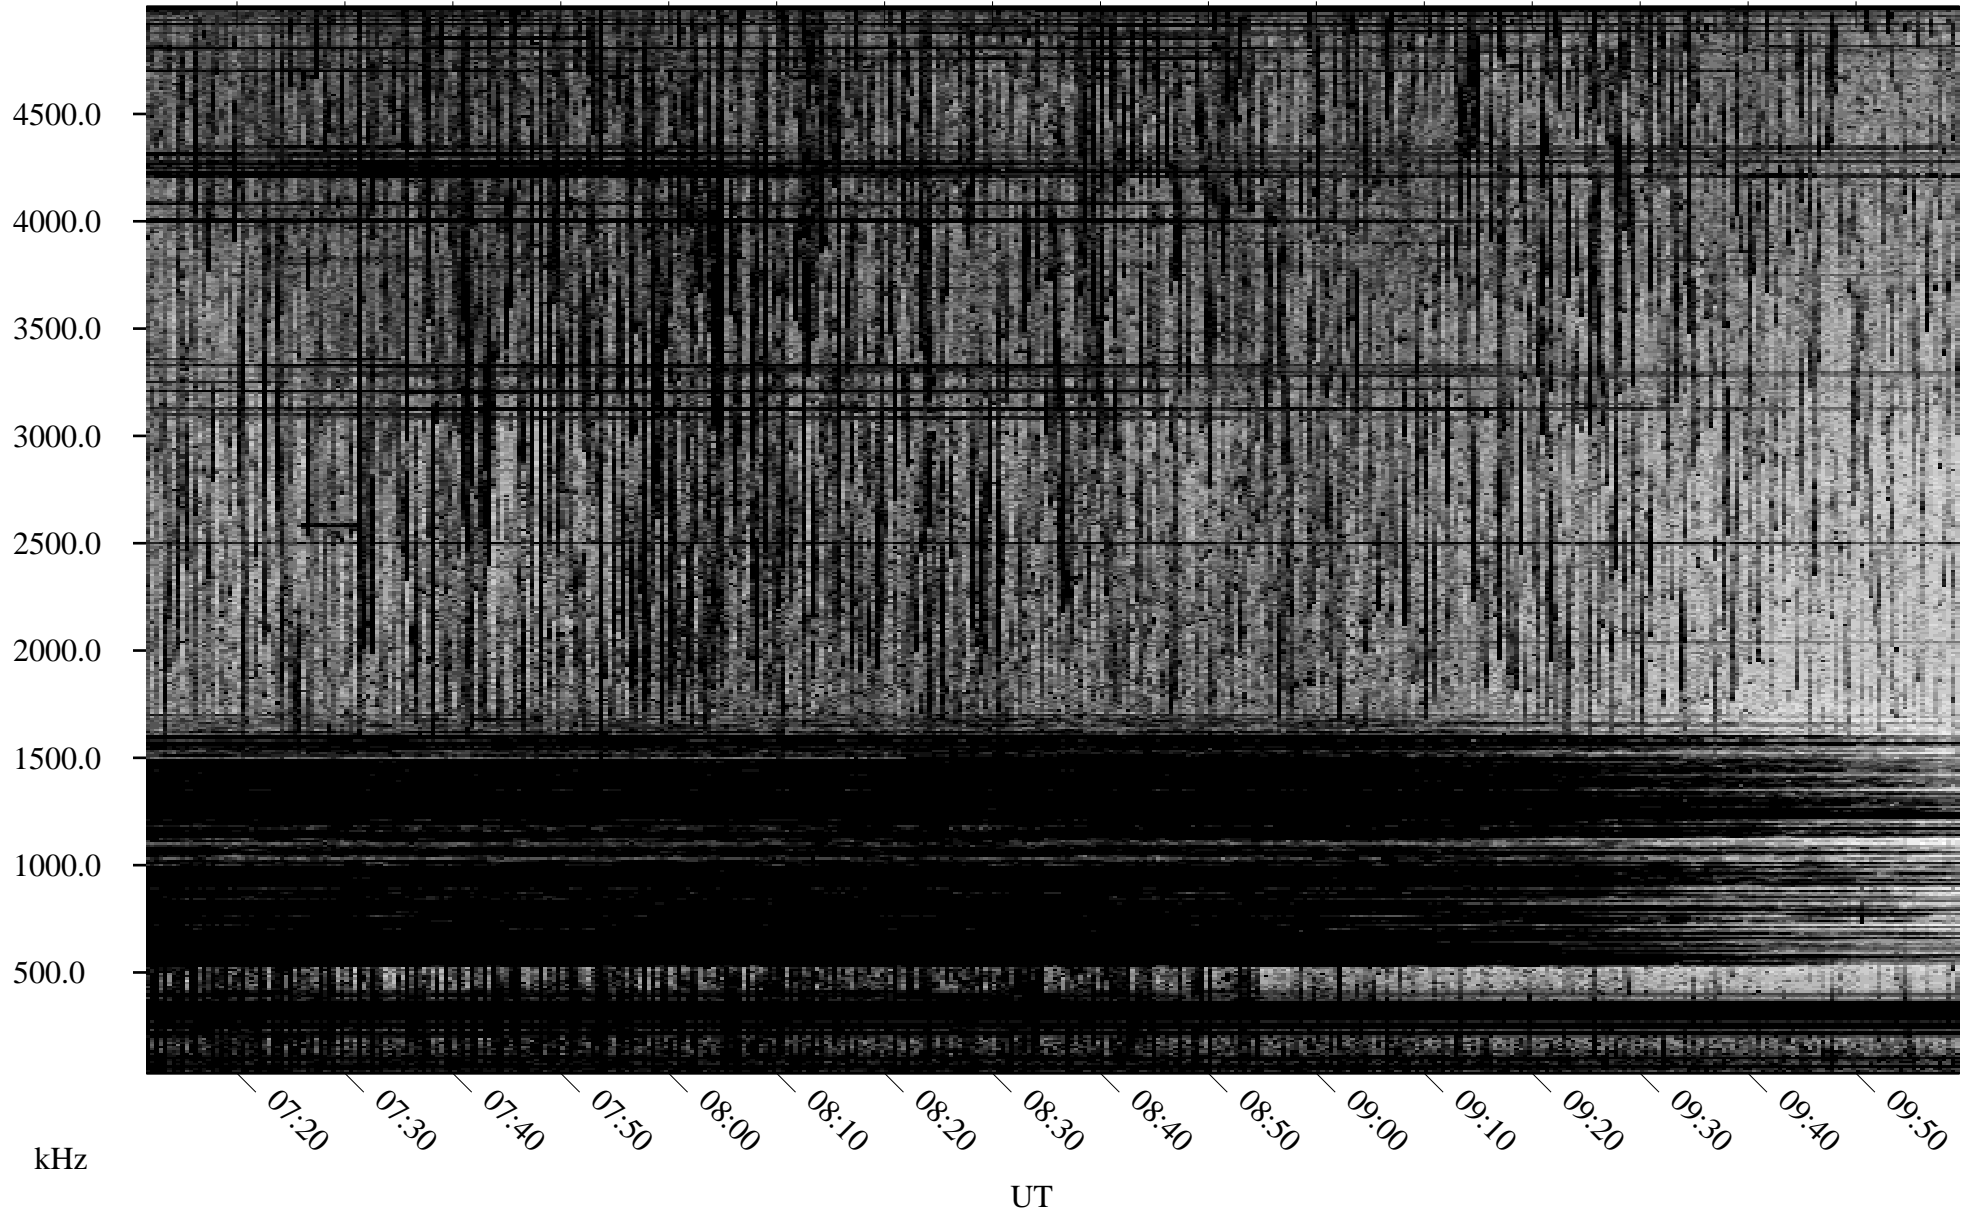

07/27/2000 Churchill, MTB

Linear Scale Black = 161 White = 15

ch00209l.r00m max_12

Page 1

07/27/2000 Churchill, MTB

Linear Scale Black = 161 White = 15

ch00209l.r00m max_12

Page 2

07/28/2000 Churchill, MTB

Linear Scale Black = 161 White = 15

ch00209l.r00m max_12

Page 3

07/28/2000 Churchill, MTB

Linear Scale Black = 161 White = 15

ch00209l.r00m max_12

Page 4

07/28/2000 Churchill, MTB

Linear Scale Black = 161 White = 15

ch00209l.r00m max_12

Page 5

07/28/2000 Churchill, MTB

Linear Scale Black = 161 White = 15

ch00209l.r00m max_12

Page 6

07/28/2000 Churchill, MTB

Linear Scale Black = 161 White = 15

ch00209l.r00m max_12

Page 7

07/28/2000 Churchill, MTB

Linear Scale Black = 161 White = 15

ch00209l.r00m max_12

Page 8