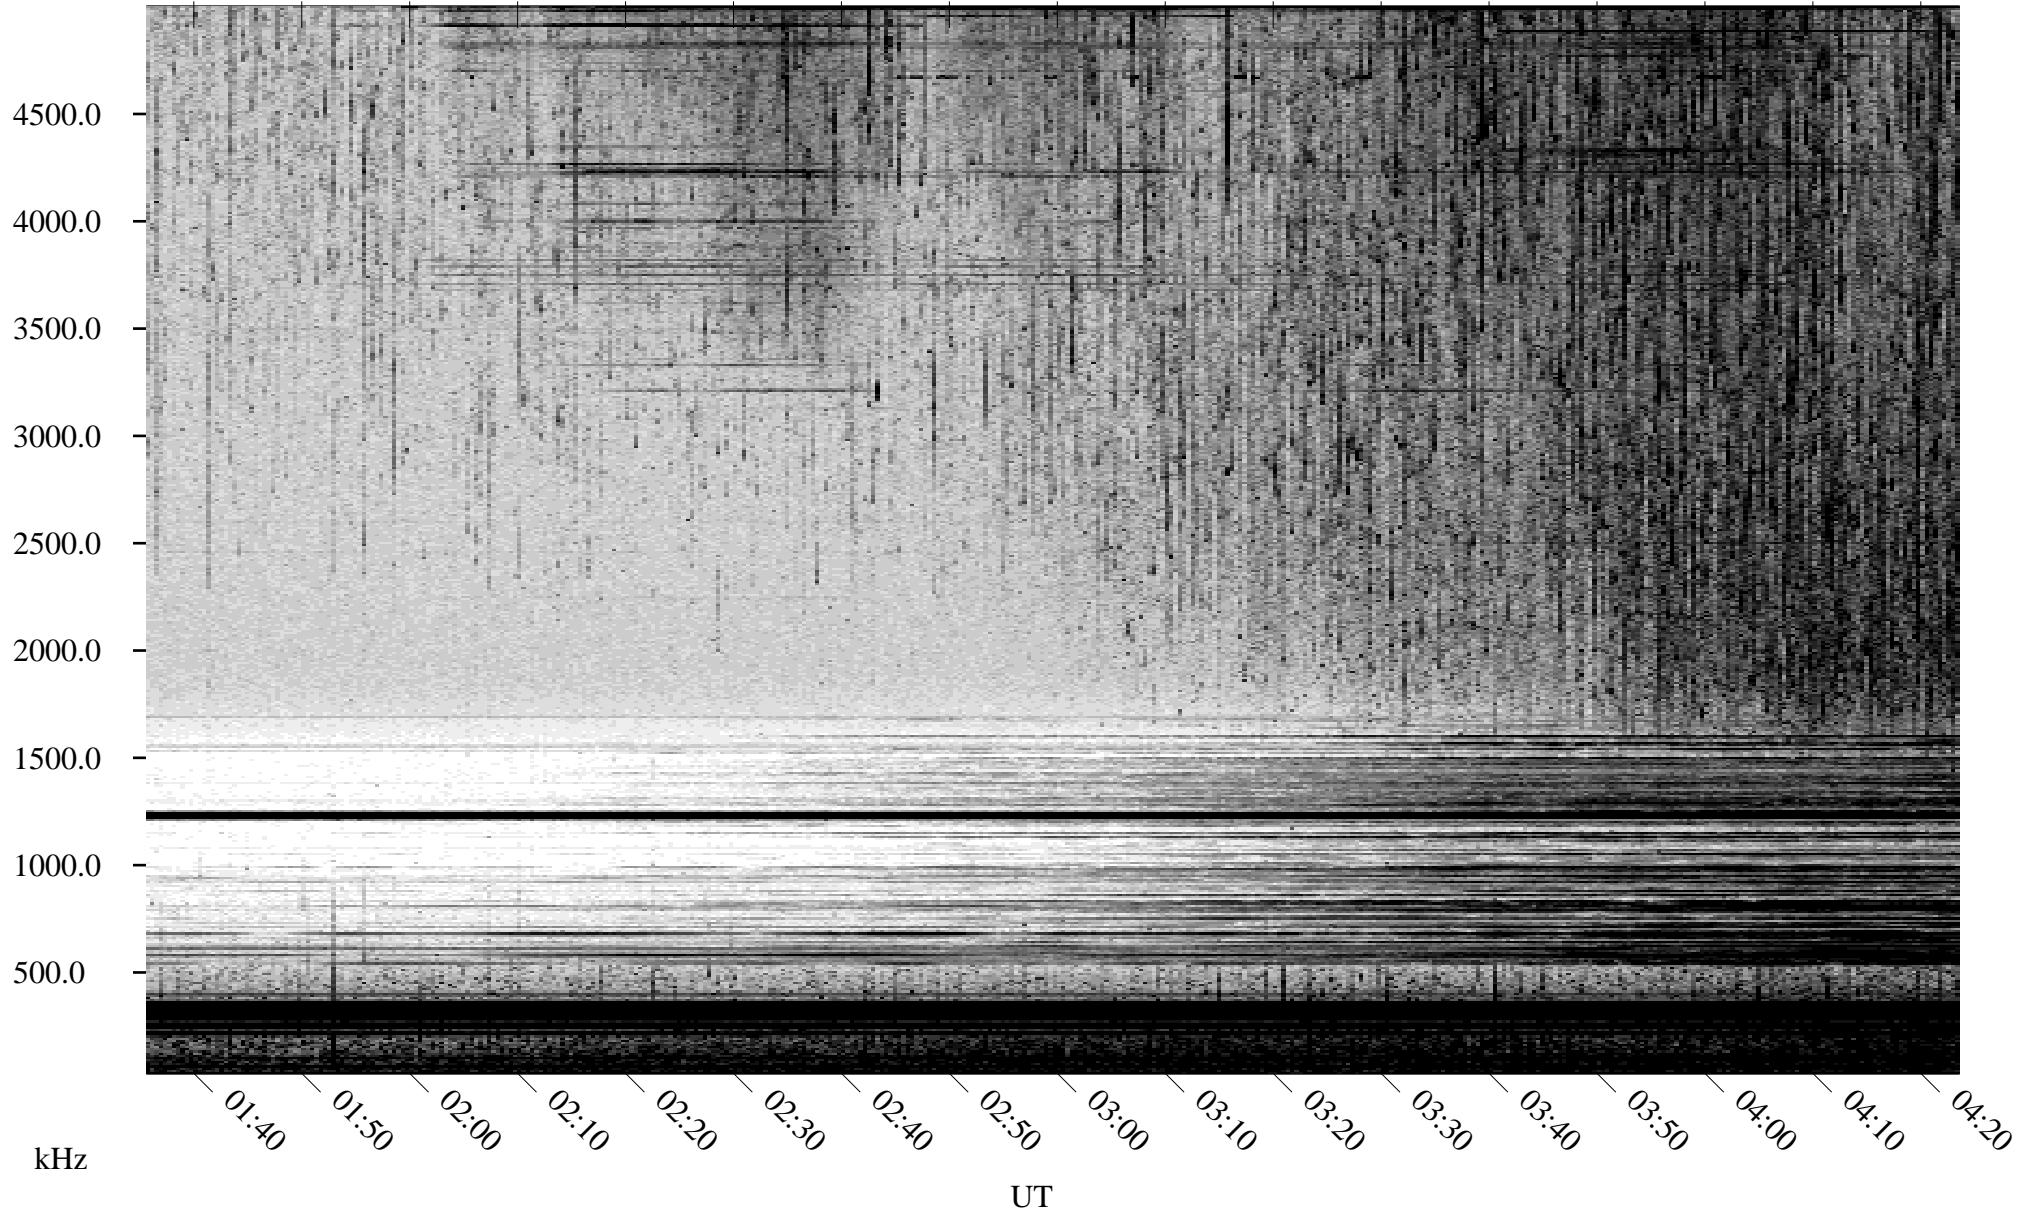

07/27/2000 Churchill, MTB

Linear Scale Black = 161 White = 15

ch00209l.r00m max_12

Page 1

07/27/2000 Churchill, MTB

Linear Scale Black = 161 White = 15

ch00209l.r00m max_12

Page 2

07/28/2000 Churchill, MTB

Linear Scale Black = 161 White = 15

ch00209l.r00m max_12

Page 3

07/28/2000 Churchill, MTB

Linear Scale Black = 161 White = 15

ch00209l.r00m max_12

Page 4

07/28/2000 Churchill, MTB

Linear Scale Black = 161 White = 15

ch00209l.r00m max_12

Page 5

07/28/2000 Churchill, MTB

Linear Scale Black = 161 White = 15

ch00209l.r00m max_12

Page 6

07/28/2000 Churchill, MTB

Linear Scale Black = 161 White = 15

ch00209l.r00m max_12

Page 7

07/28/2000 Churchill, MTB

Linear Scale Black = 161 White = 15

ch00209l.r00m max_12

Page 8