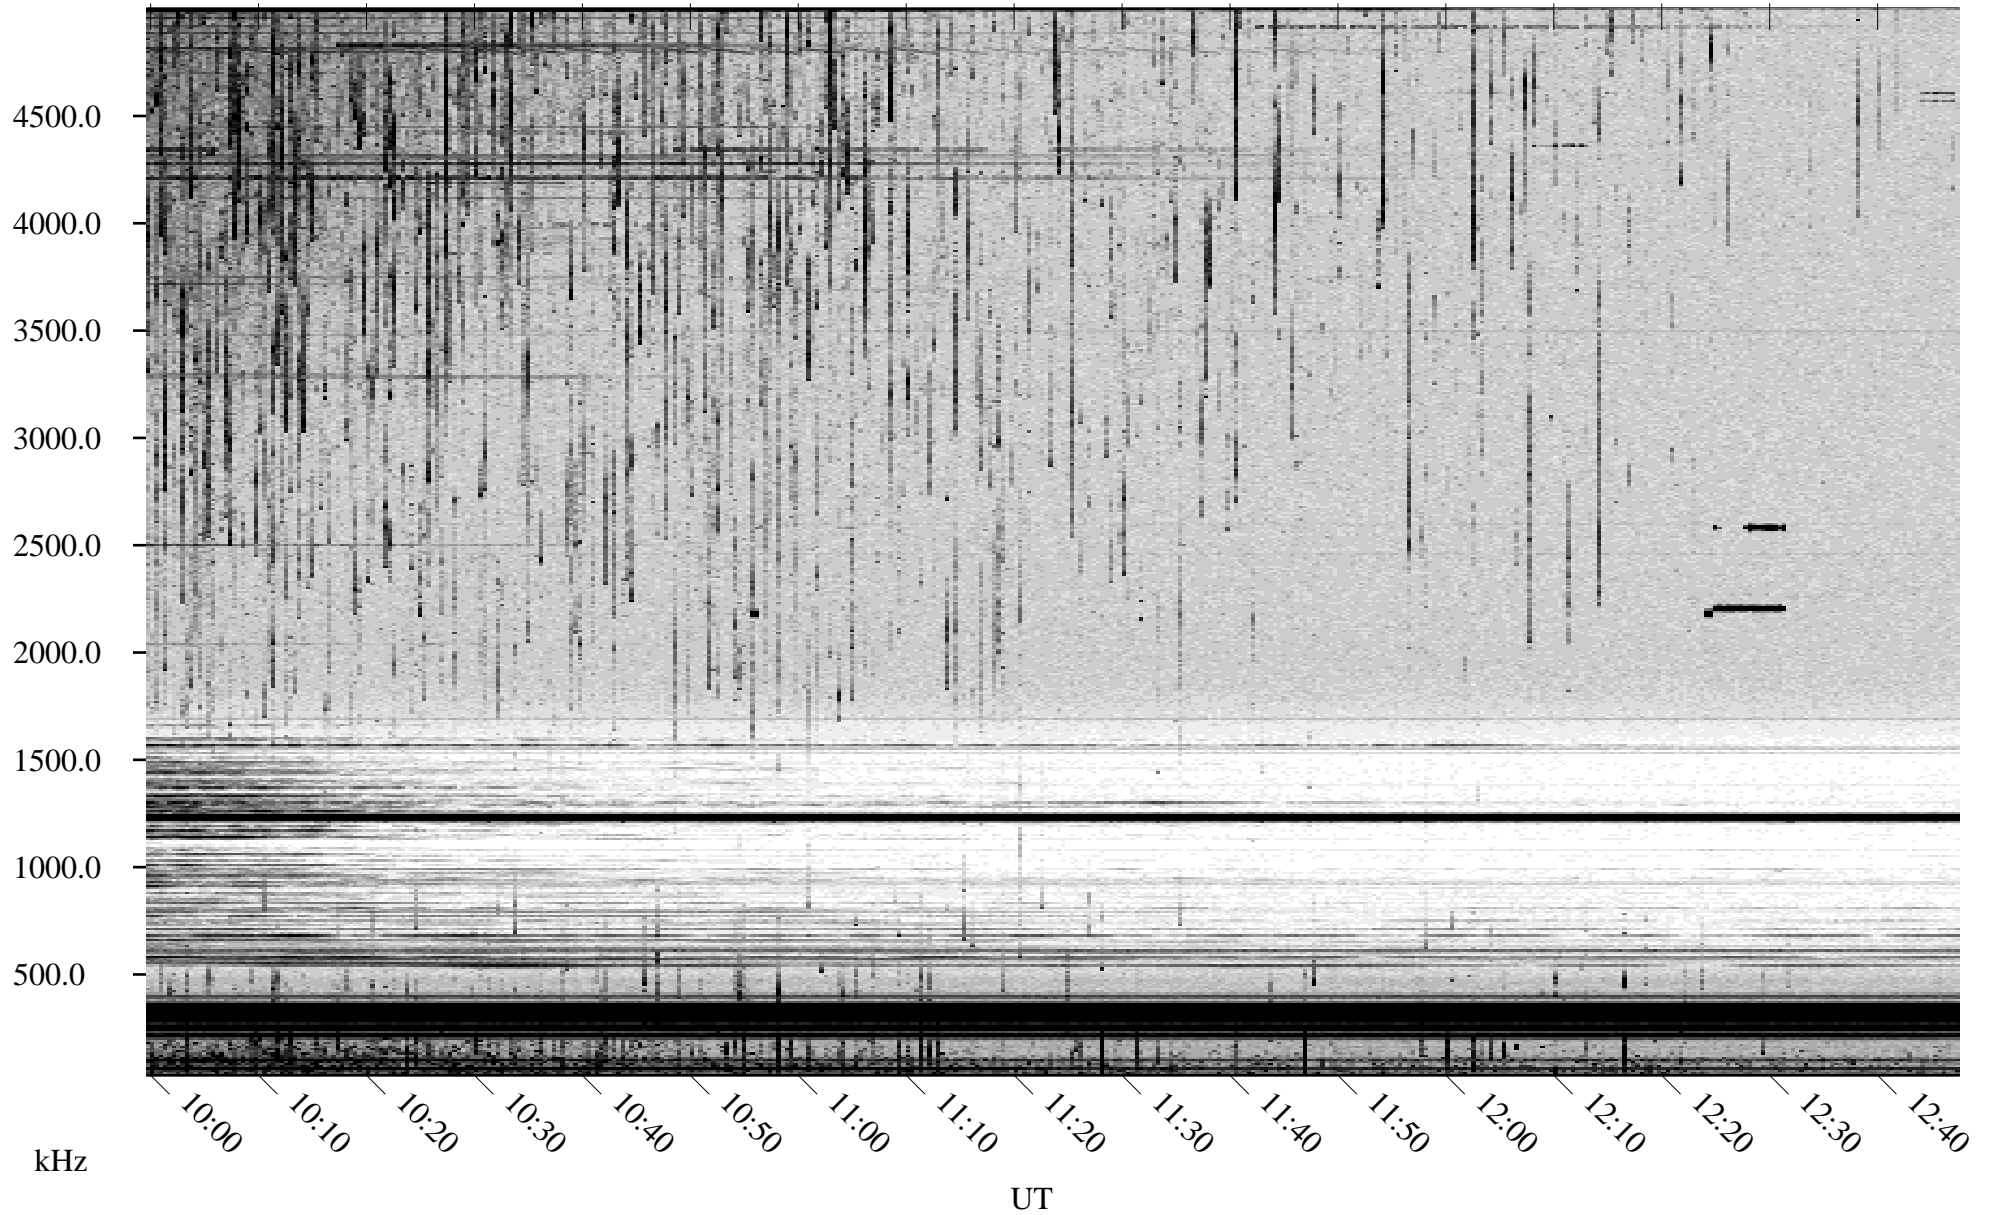

07/27/2000 Churchill, MTB

Linear Scale Black = 161 White = 15

ch00209l.r00m max_12

Page 1

07/27/2000 Churchill, MTB

Linear Scale Black = 161 White = 15

ch00209l.r00m max_12

Page 2

07/28/2000 Churchill, MTB

Linear Scale Black = 161 White = 15

ch00209l.r00m max_12

Page 3

07/28/2000 Churchill, MTB

Linear Scale Black = 161 White = 15

ch00209l.r00m max_12

Page 4

07/28/2000 Churchill, MTB

Linear Scale Black = 161 White = 15

ch00209l.r00m max_12

Page 5

07/28/2000 Churchill, MTB

Linear Scale Black = 161 White = 15

ch00209l.r00m max_12

Page 6

07/28/2000 Churchill, MTB

Linear Scale Black = 161 White = 15

ch00209l.r00m max_12

Page 7

07/28/2000 Churchill, MTB

Linear Scale Black = 161 White = 15

ch00209l.r00m max_12

Page 8