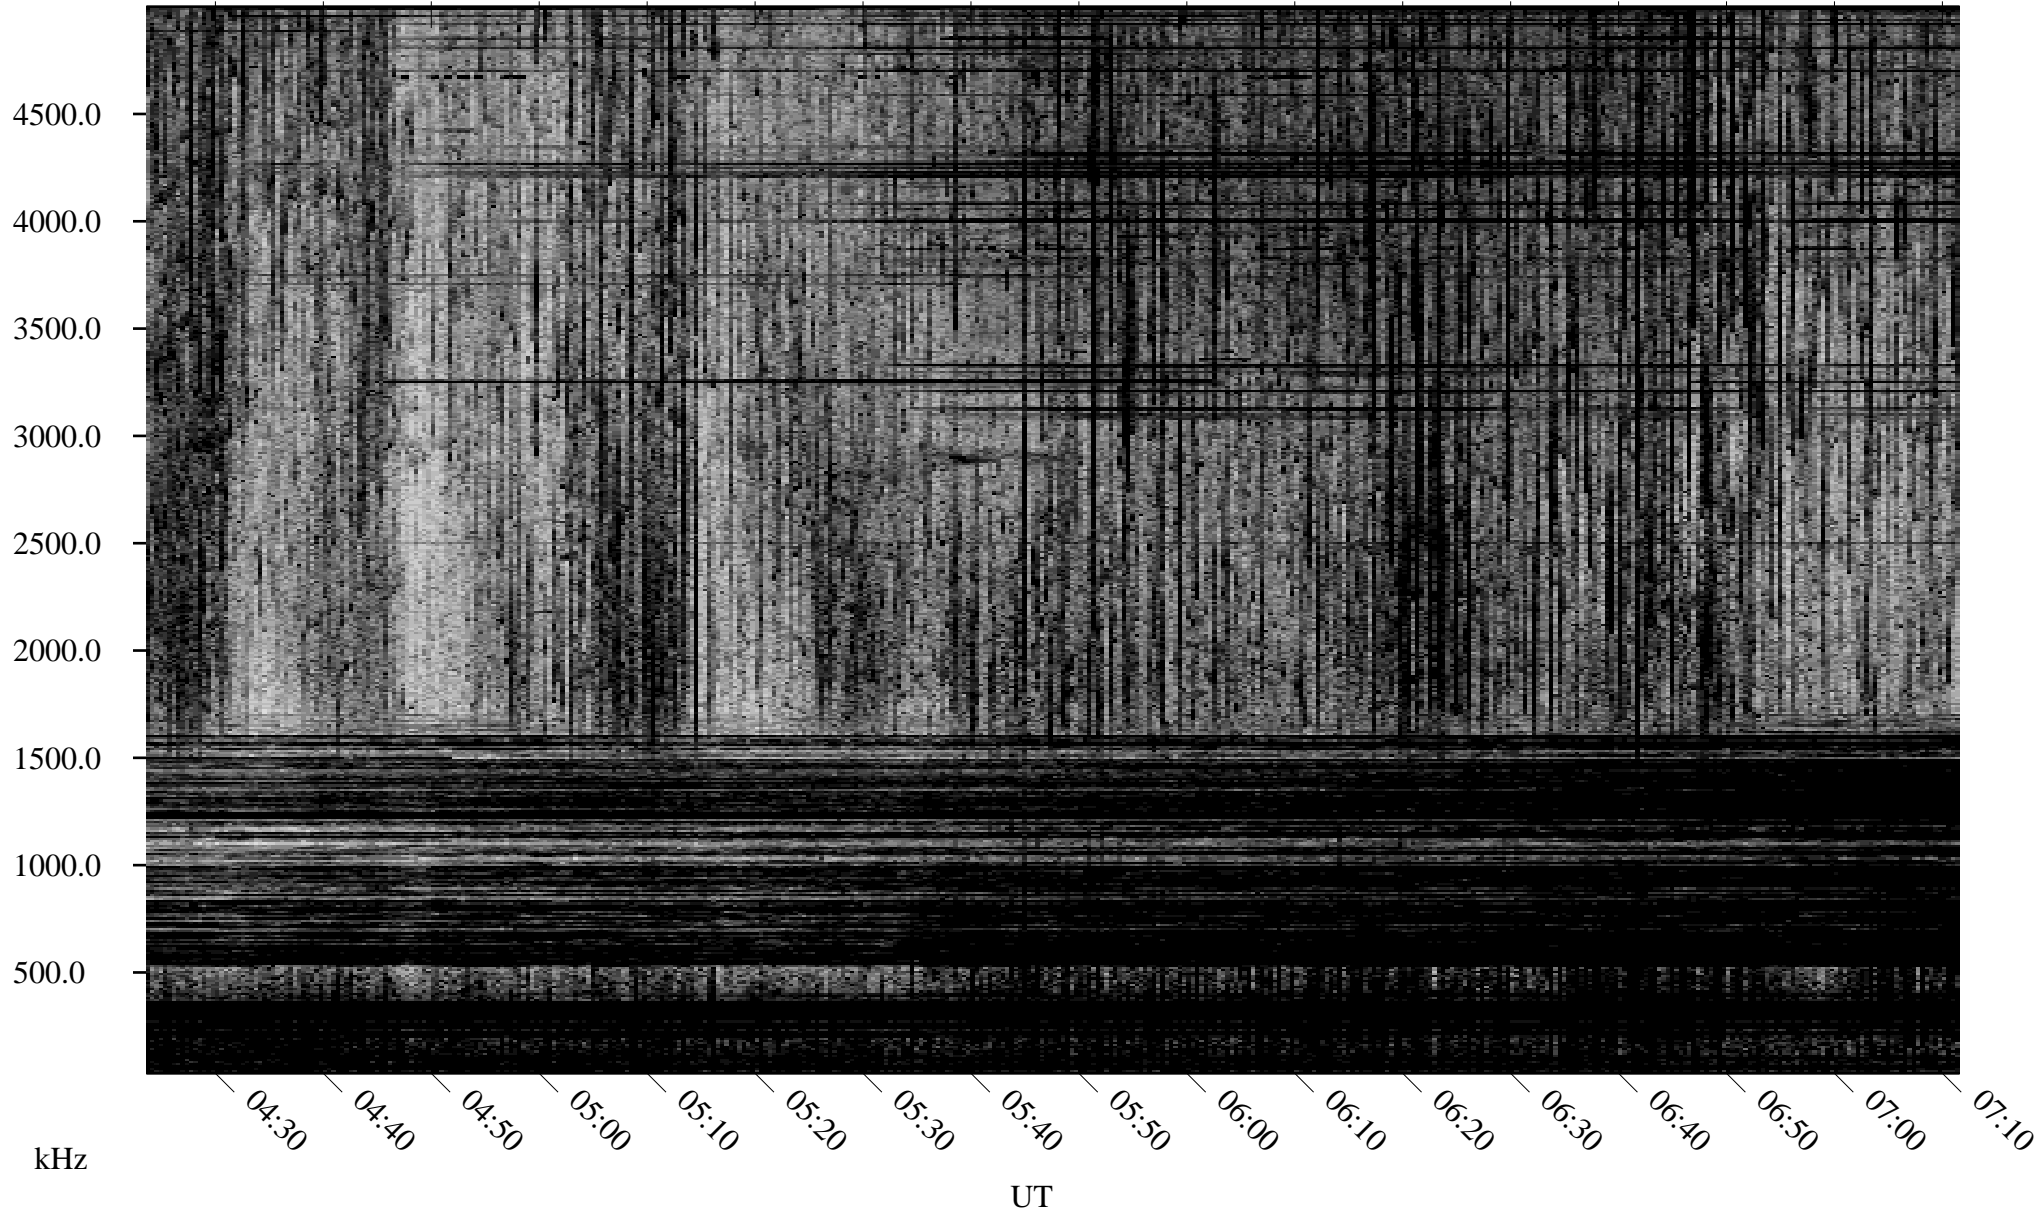

07/27/2000 Churchill, MTB

Linear Scale Black = 161 White = 15

ch00209l.r00m max_12

Page 1

07/27/2000 Churchill, MTB

Linear Scale Black = 161 White = 15

ch00209l.r00m max_12

Page 2

07/28/2000 Churchill, MTB

Linear Scale Black = 161 White = 15

ch00209l.r00m max_12

Page 3

07/28/2000 Churchill, MTB

Linear Scale Black = 161 White = 15

ch00209l.r00m max_12

Page 4

07/28/2000 Churchill, MTB

Linear Scale Black = 161 White = 15

ch00209l.r00m max_12

Page 5

07/28/2000 Churchill, MTB

Linear Scale Black = 161 White = 15

ch00209l.r00m max_12

Page 6

07/28/2000 Churchill, MTB

Linear Scale Black = 161 White = 15

ch00209l.r00m max_12

Page 7

07/28/2000 Churchill, MTB

Linear Scale Black = 161 White = 15

ch00209l.r00m max_12

Page 8