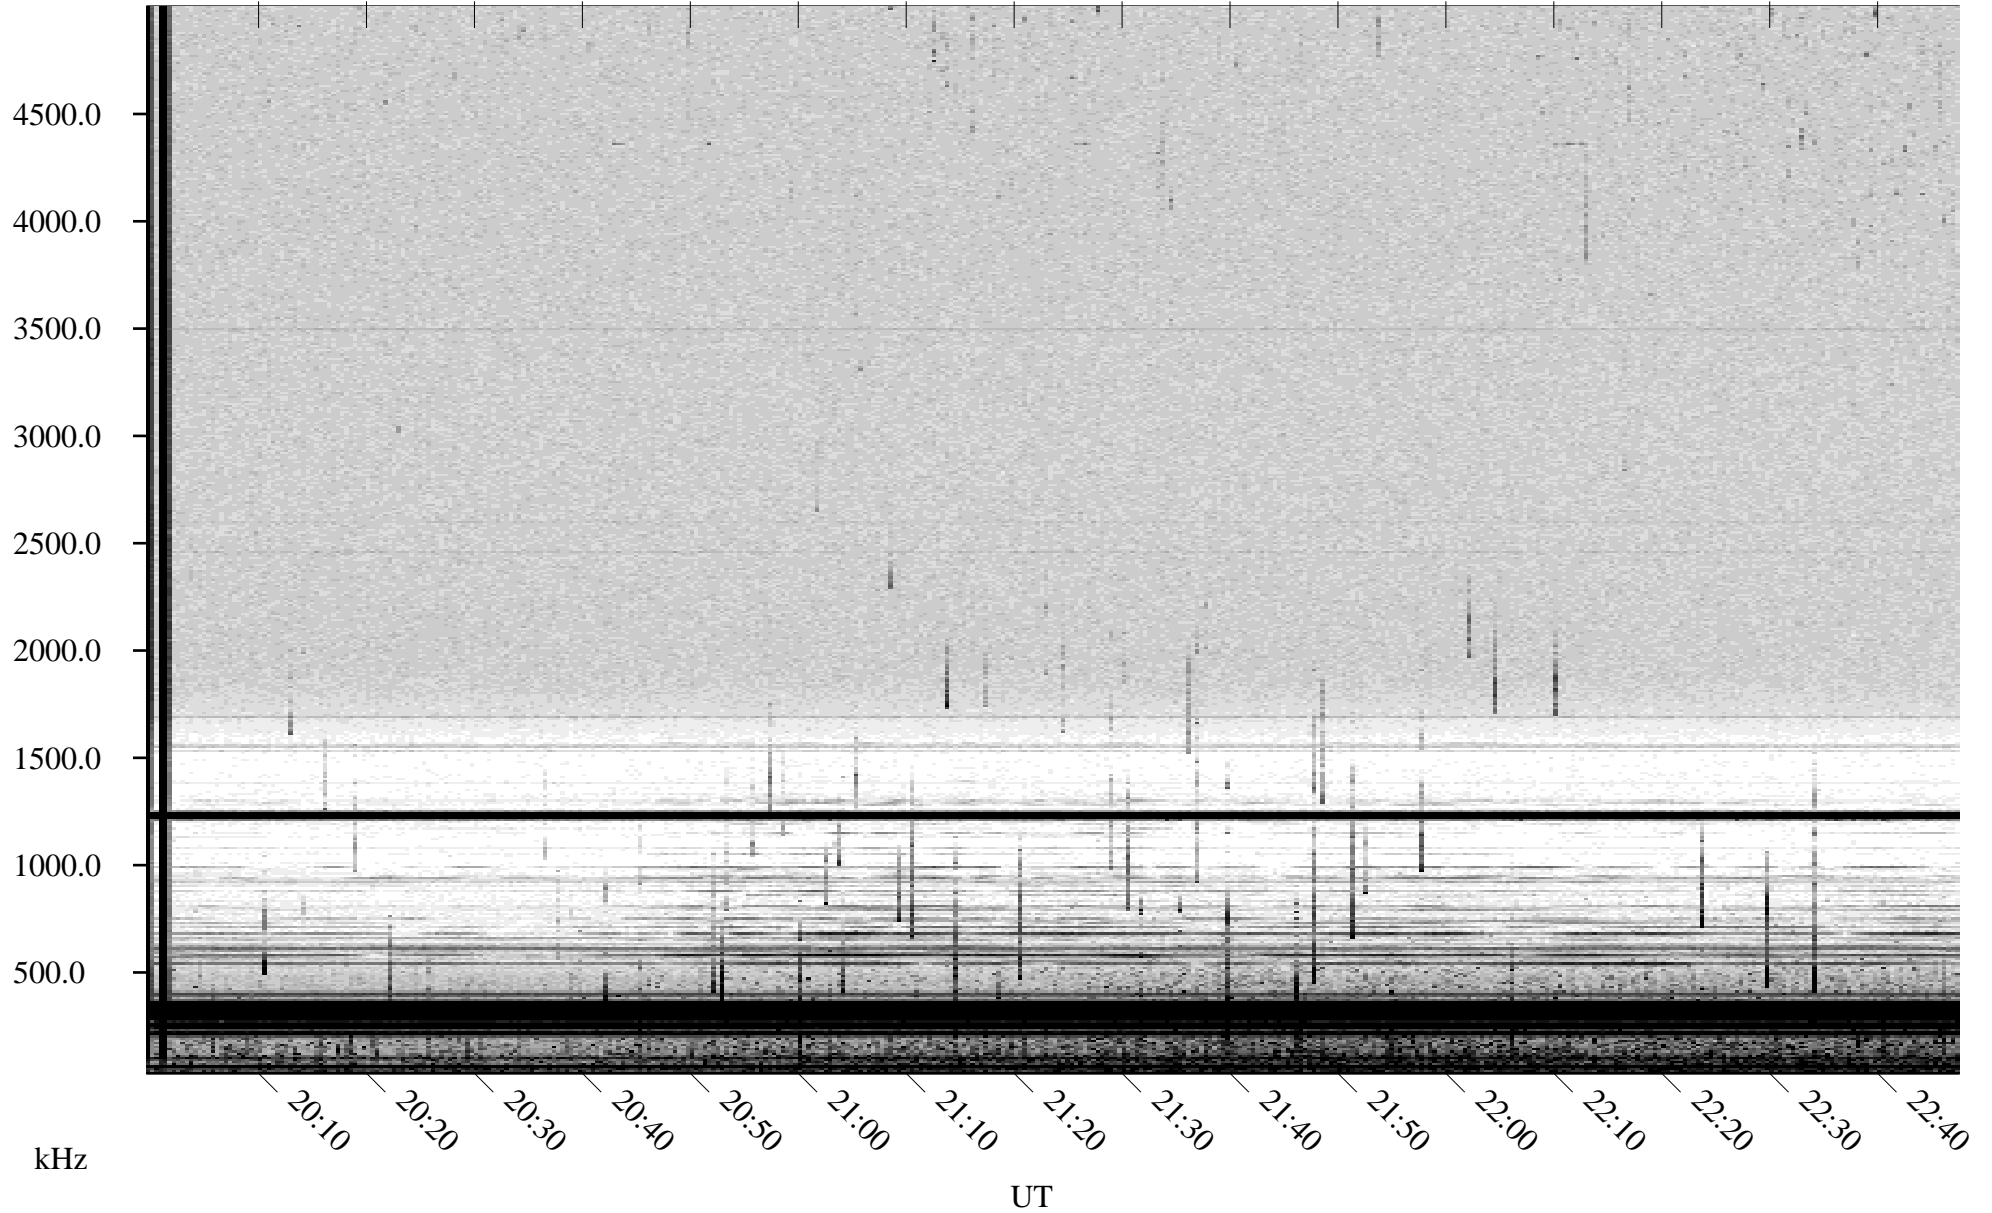

07/27/2000 Churchill, MTB

Linear Scale Black = 161 White = 15

ch00209l.r00m max_12

Page 1

07/27/2000 Churchill, MTB

Linear Scale Black = 161 White = 15

ch00209l.r00m max_12

Page 2

07/28/2000 Churchill, MTB

Linear Scale Black = 161 White = 15

ch00209l.r00m max_12

Page 3

07/28/2000 Churchill, MTB

Linear Scale Black = 161 White = 15

ch00209l.r00m max_12

Page 4

07/28/2000 Churchill, MTB

Linear Scale Black = 161 White = 15

ch00209l.r00m max_12

Page 5

07/28/2000 Churchill, MTB

Linear Scale Black = 161 White = 15

ch00209l.r00m max_12

Page 6

07/28/2000 Churchill, MTB

Linear Scale Black = 161 White = 15

ch00209l.r00m max_12

Page 7

07/28/2000 Churchill, MTB

Linear Scale Black = 161 White = 15

ch00209l.r00m max_12

Page 8