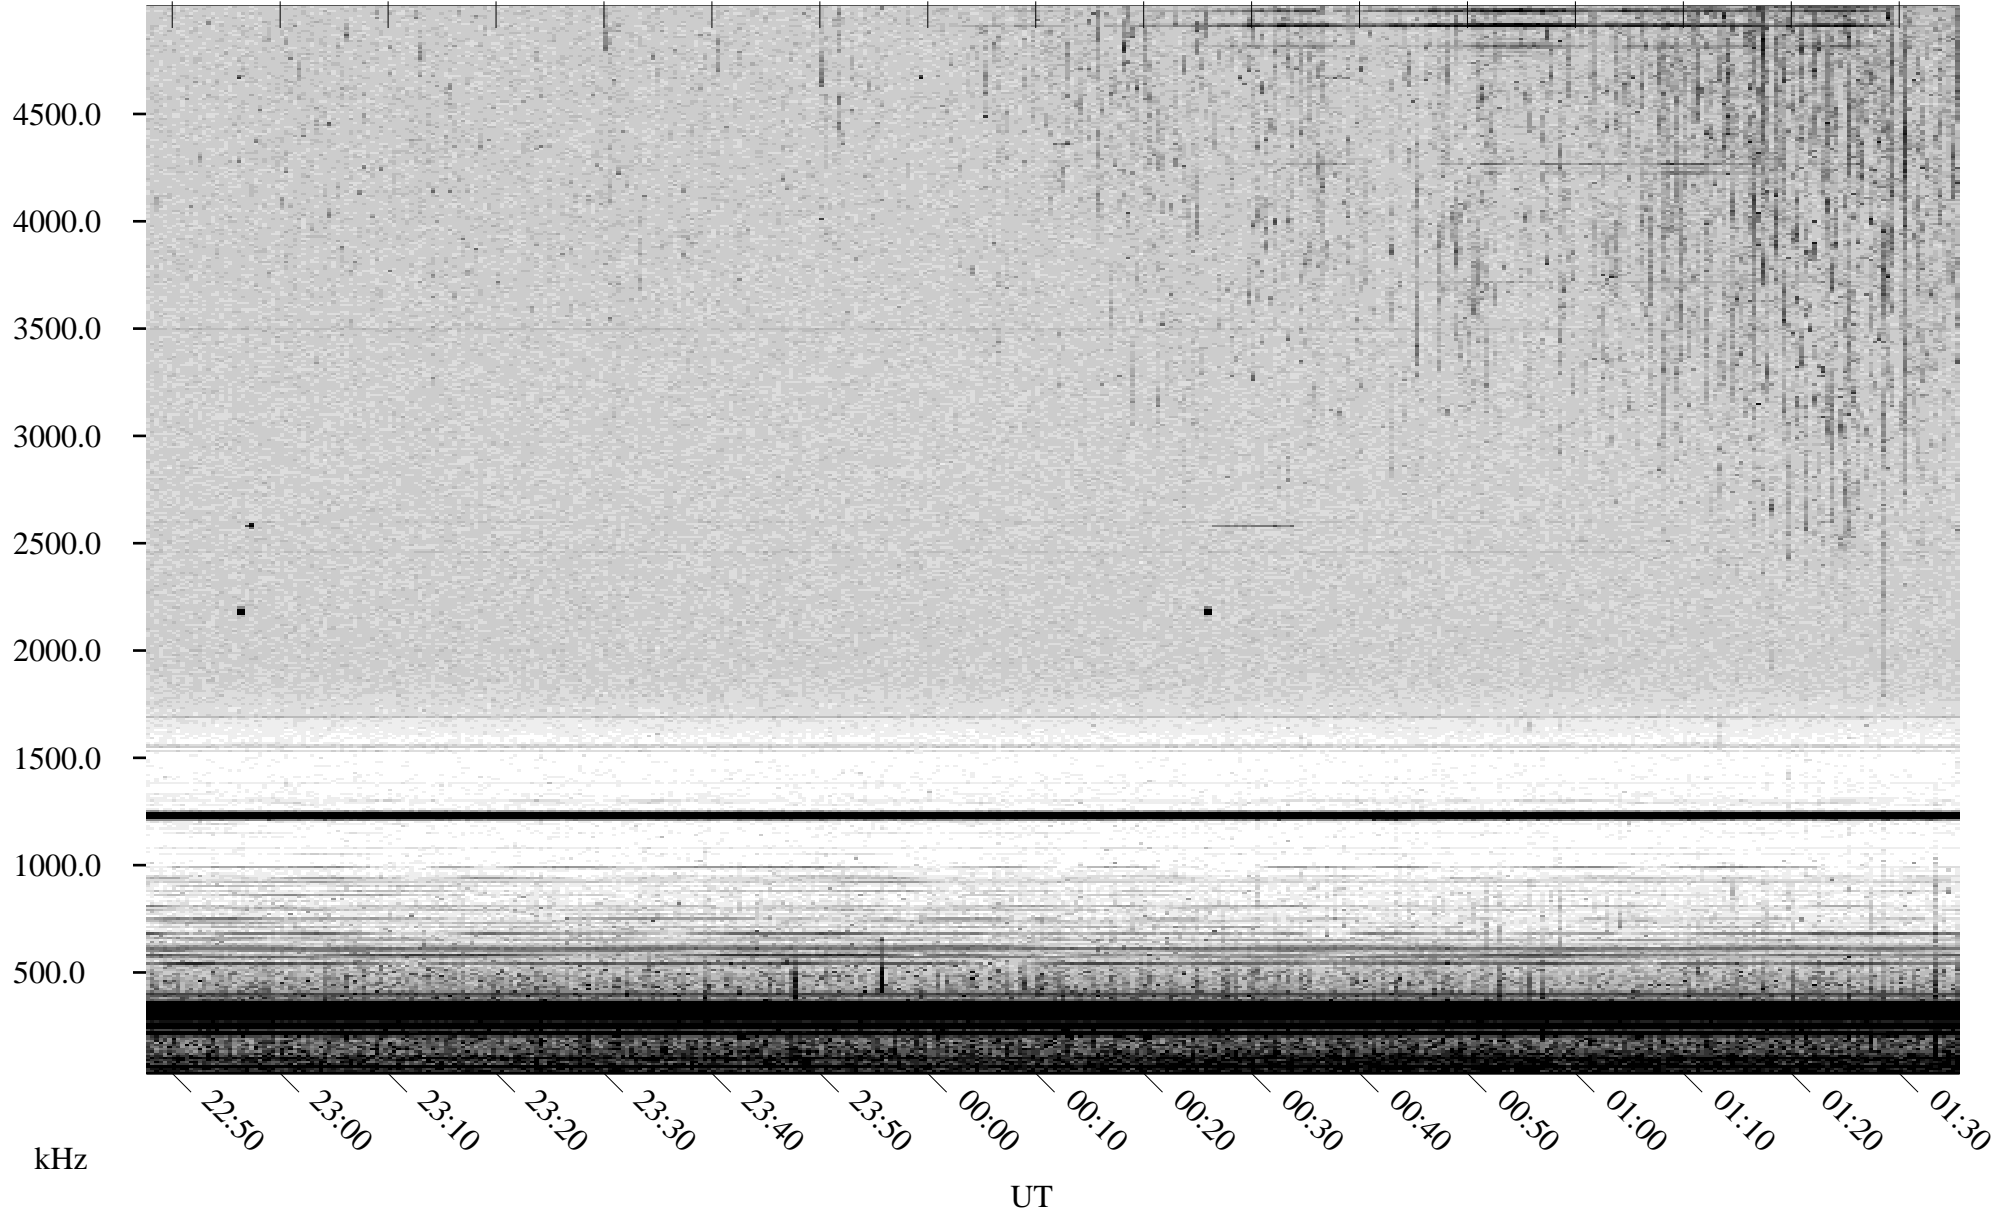

07/27/2000 Churchill, MTB

Linear Scale Black = 161 White = 15

ch00209l.r00m max_12

Page 1

07/27/2000 Churchill, MTB

Linear Scale Black = 161 White = 15

ch00209l.r00m max_12

Page 2

07/28/2000 Churchill, MTB

Linear Scale Black = 161 White = 15

ch00209l.r00m max_12

Page 3

07/28/2000 Churchill, MTB

Linear Scale Black = 161 White = 15

ch00209l.r00m max_12

Page 4

07/28/2000 Churchill, MTB

Linear Scale Black = 161 White = 15

ch00209l.r00m max_12

Page 5

07/28/2000 Churchill, MTB

Linear Scale Black = 161 White = 15

ch00209l.r00m max_12

Page 6

07/28/2000 Churchill, MTB

Linear Scale Black = 161 White = 15

ch00209l.r00m max_12

Page 7

07/28/2000 Churchill, MTB

Linear Scale Black = 161 White = 15

ch00209l.r00m max_12

Page 8