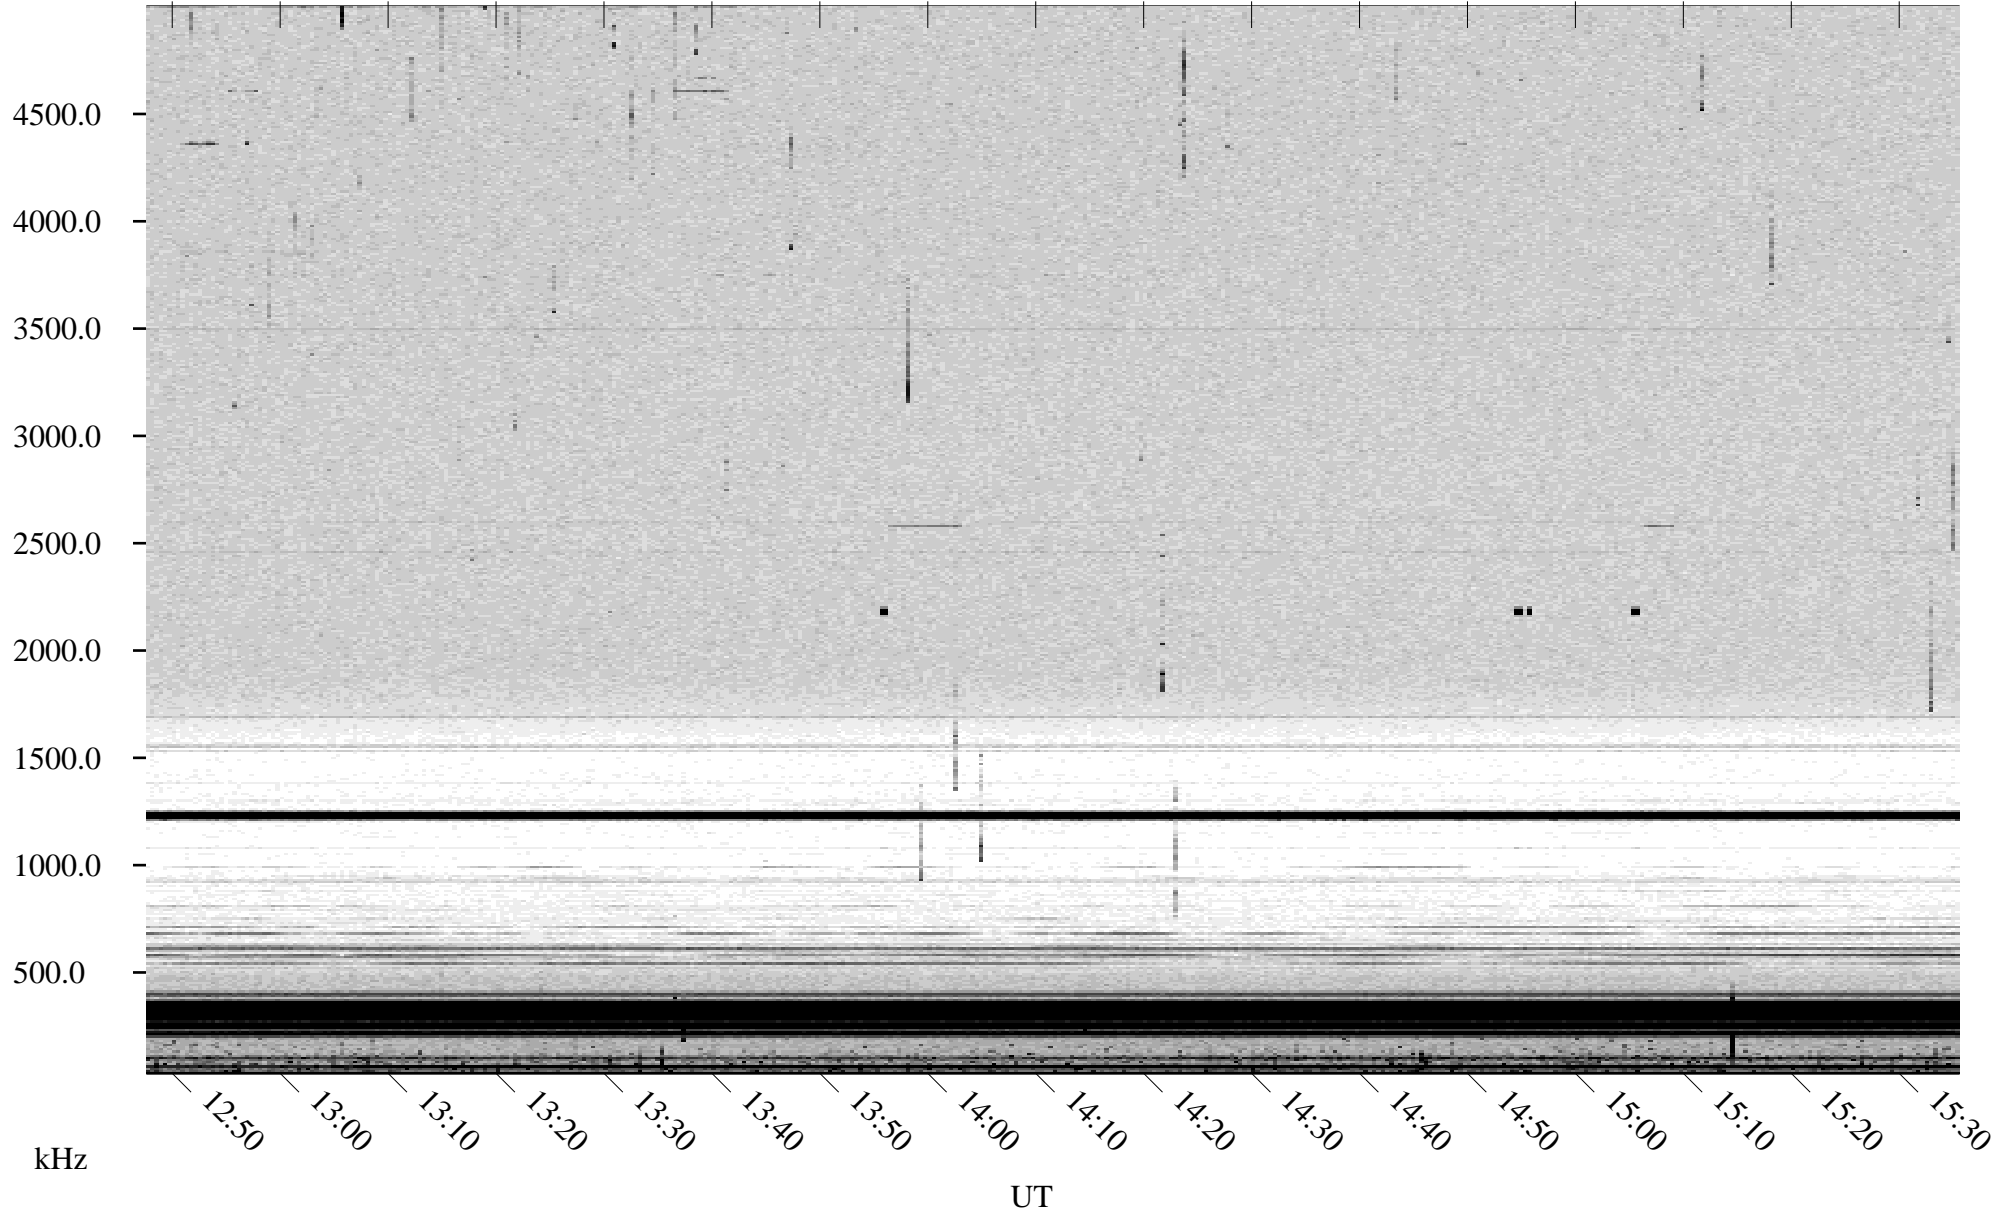

07/27/2000 Churchill, MTB

Linear Scale Black = 161 White = 15

ch00209l.r00m max_12

Page 1

07/27/2000 Churchill, MTB

Linear Scale Black = 161 White = 15

ch00209l.r00m max_12

Page 2

07/28/2000 Churchill, MTB

Linear Scale Black = 161 White = 15

ch00209l.r00m max_12

Page 3

07/28/2000 Churchill, MTB

Linear Scale Black = 161 White = 15

ch00209l.r00m max_12

Page 4

07/28/2000 Churchill, MTB

Linear Scale Black = 161 White = 15

ch00209l.r00m max_12

Page 5

07/28/2000 Churchill, MTB

Linear Scale Black = 161 White = 15

ch00209l.r00m max_12

Page 6

07/28/2000 Churchill, MTB

Linear Scale Black = 161 White = 15

ch00209l.r00m max_12

Page 7

07/28/2000 Churchill, MTB

Linear Scale Black = 161 White = 15

ch00209l.r00m max_12

Page 8