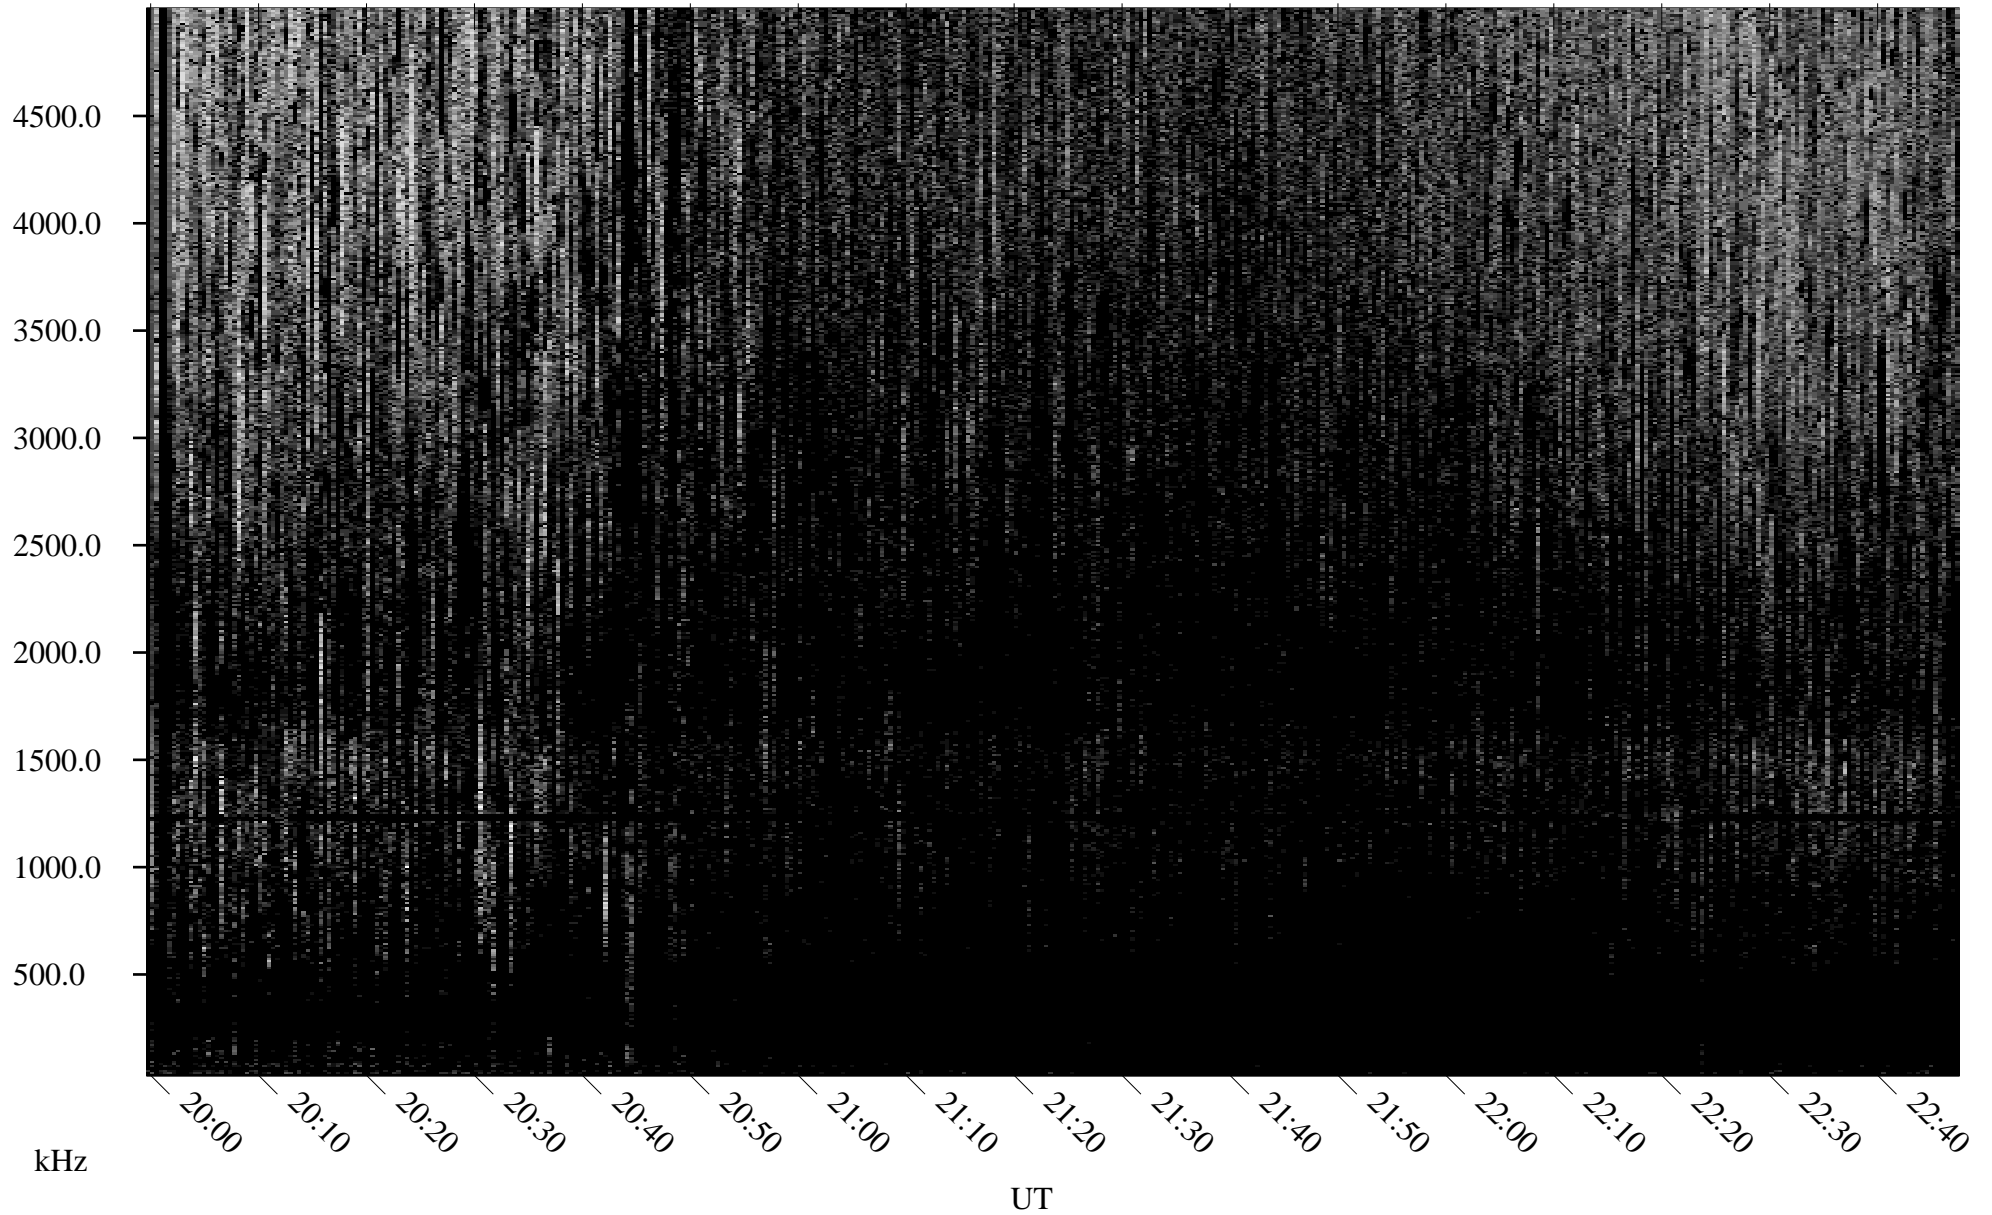

07/30/2000 Churchill, MTB

Linear Scale Black = 161 White = 15

ch00212l.r00m max_12

Page 1

07/30/2000 Churchill, MTB

Linear Scale Black = 161 White = 15

ch00212l.r00m max_12