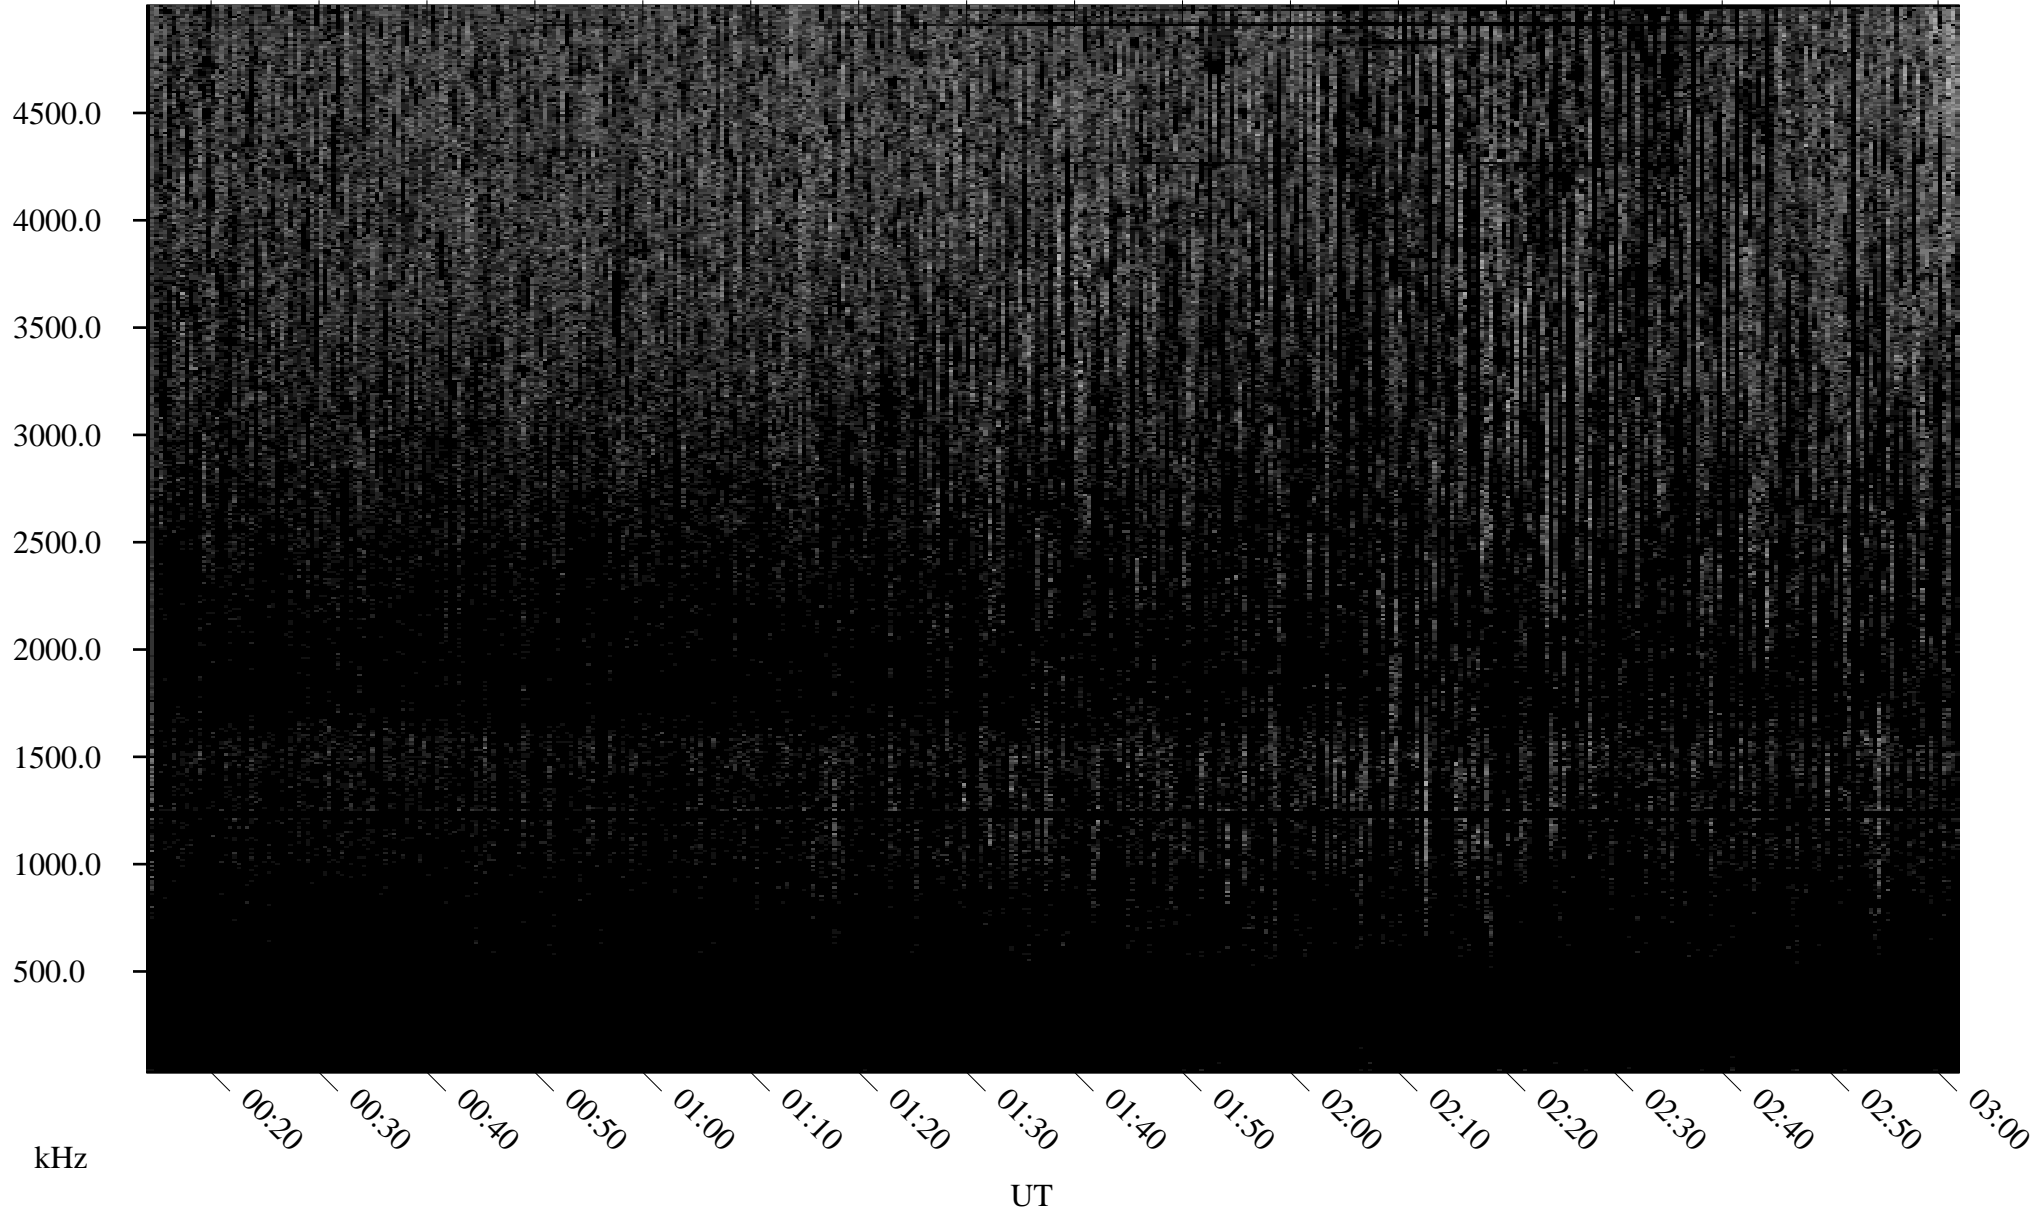

07/31/2000 Churchill, MTB

Linear Scale Black = 161 White = 15

ch00213l.r00m max_12

Page 1

07/31/2000 Churchill, MTB

Linear Scale Black = 161 White = 15

ch00213l.r00m max_12