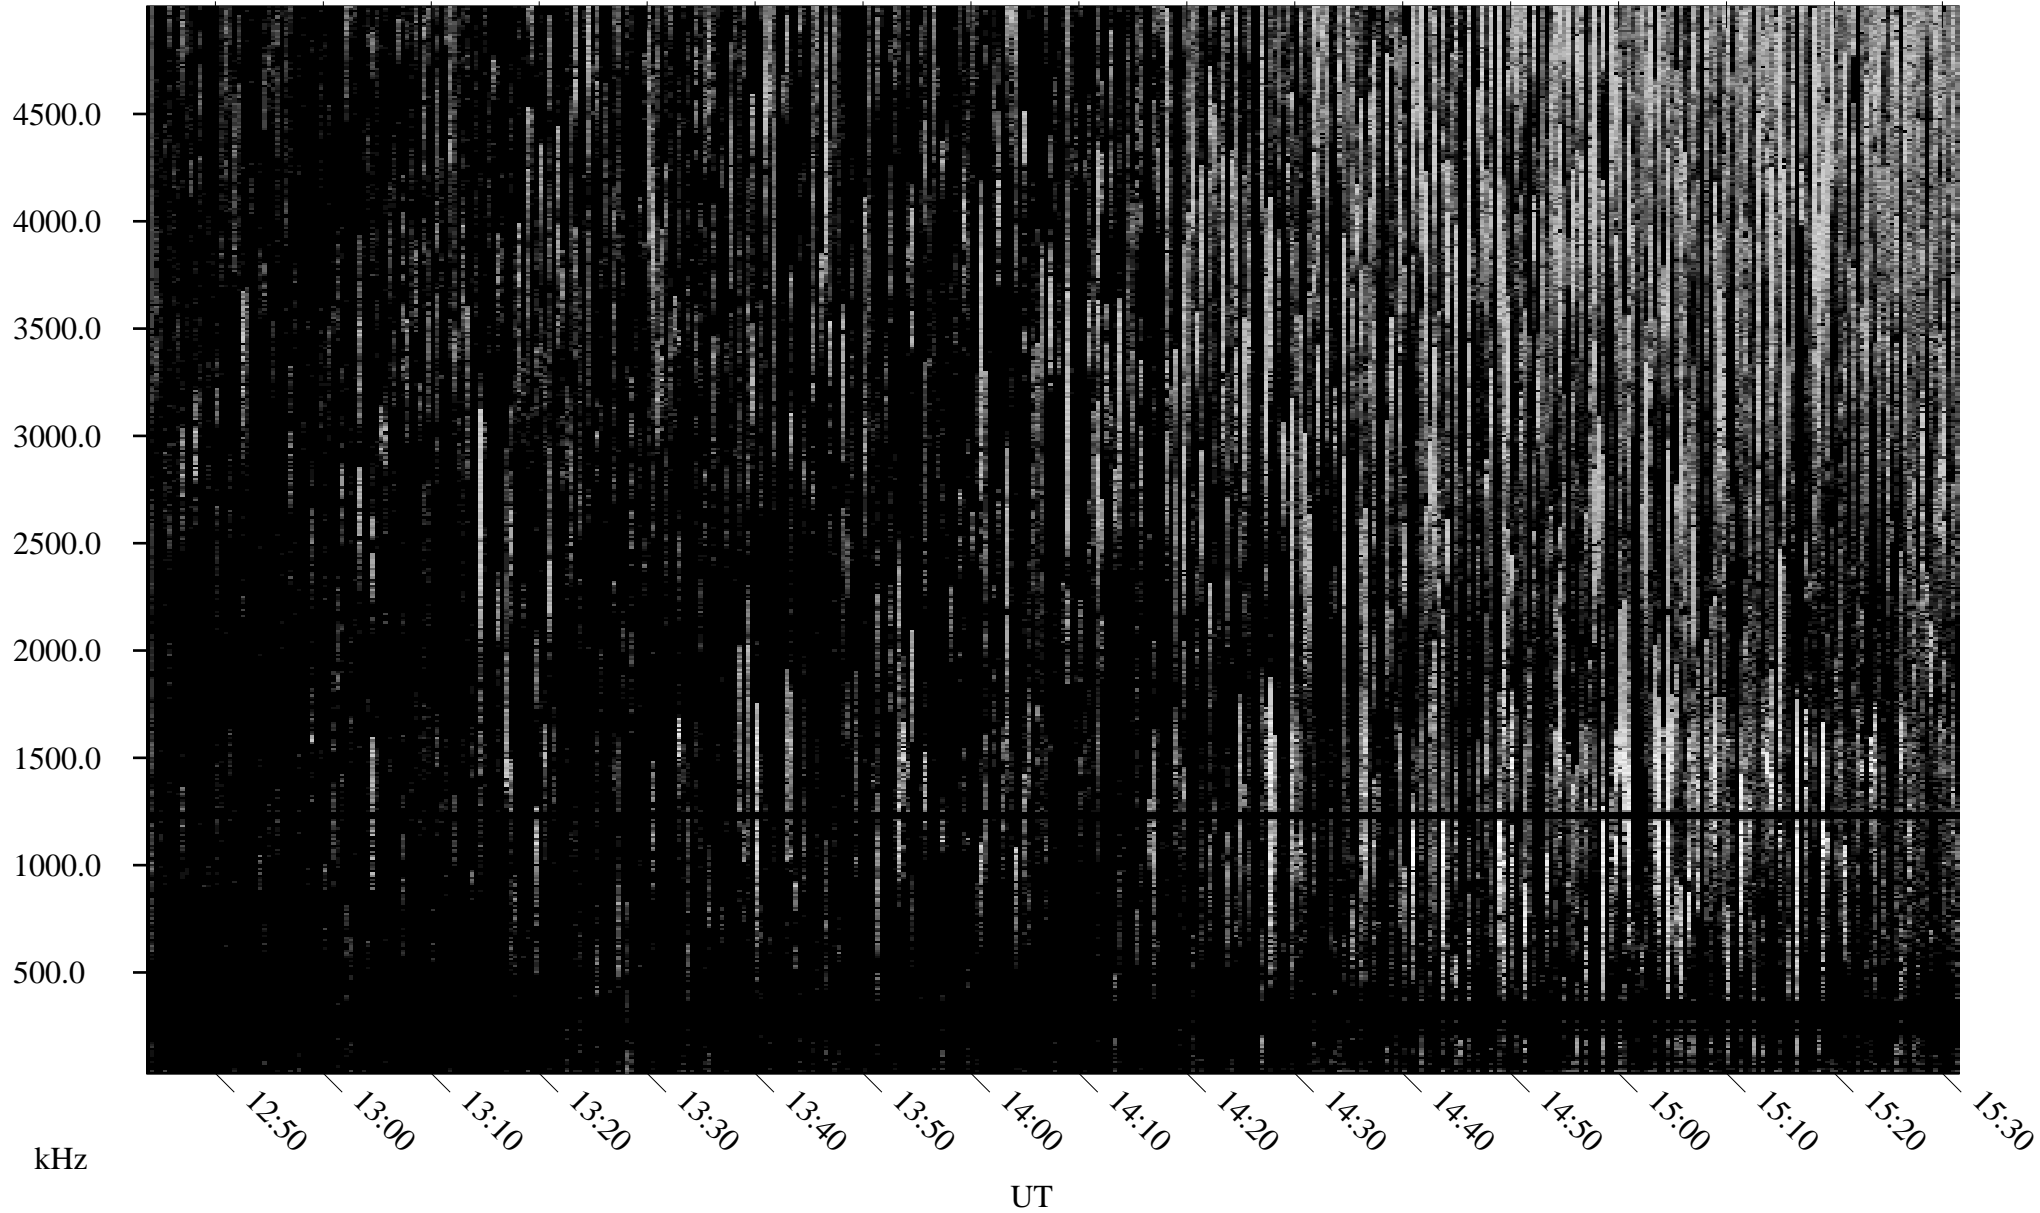

# 08/28/2000 Churchill, MTB

Linear Scale    Black = 161    White = 15

ch00241l.r00m max\_12

Page 1

# 08/28/2000 Churchill, MTB

Linear Scale    Black = 161    White = 15

ch002411.r00m max\_12

Page 2