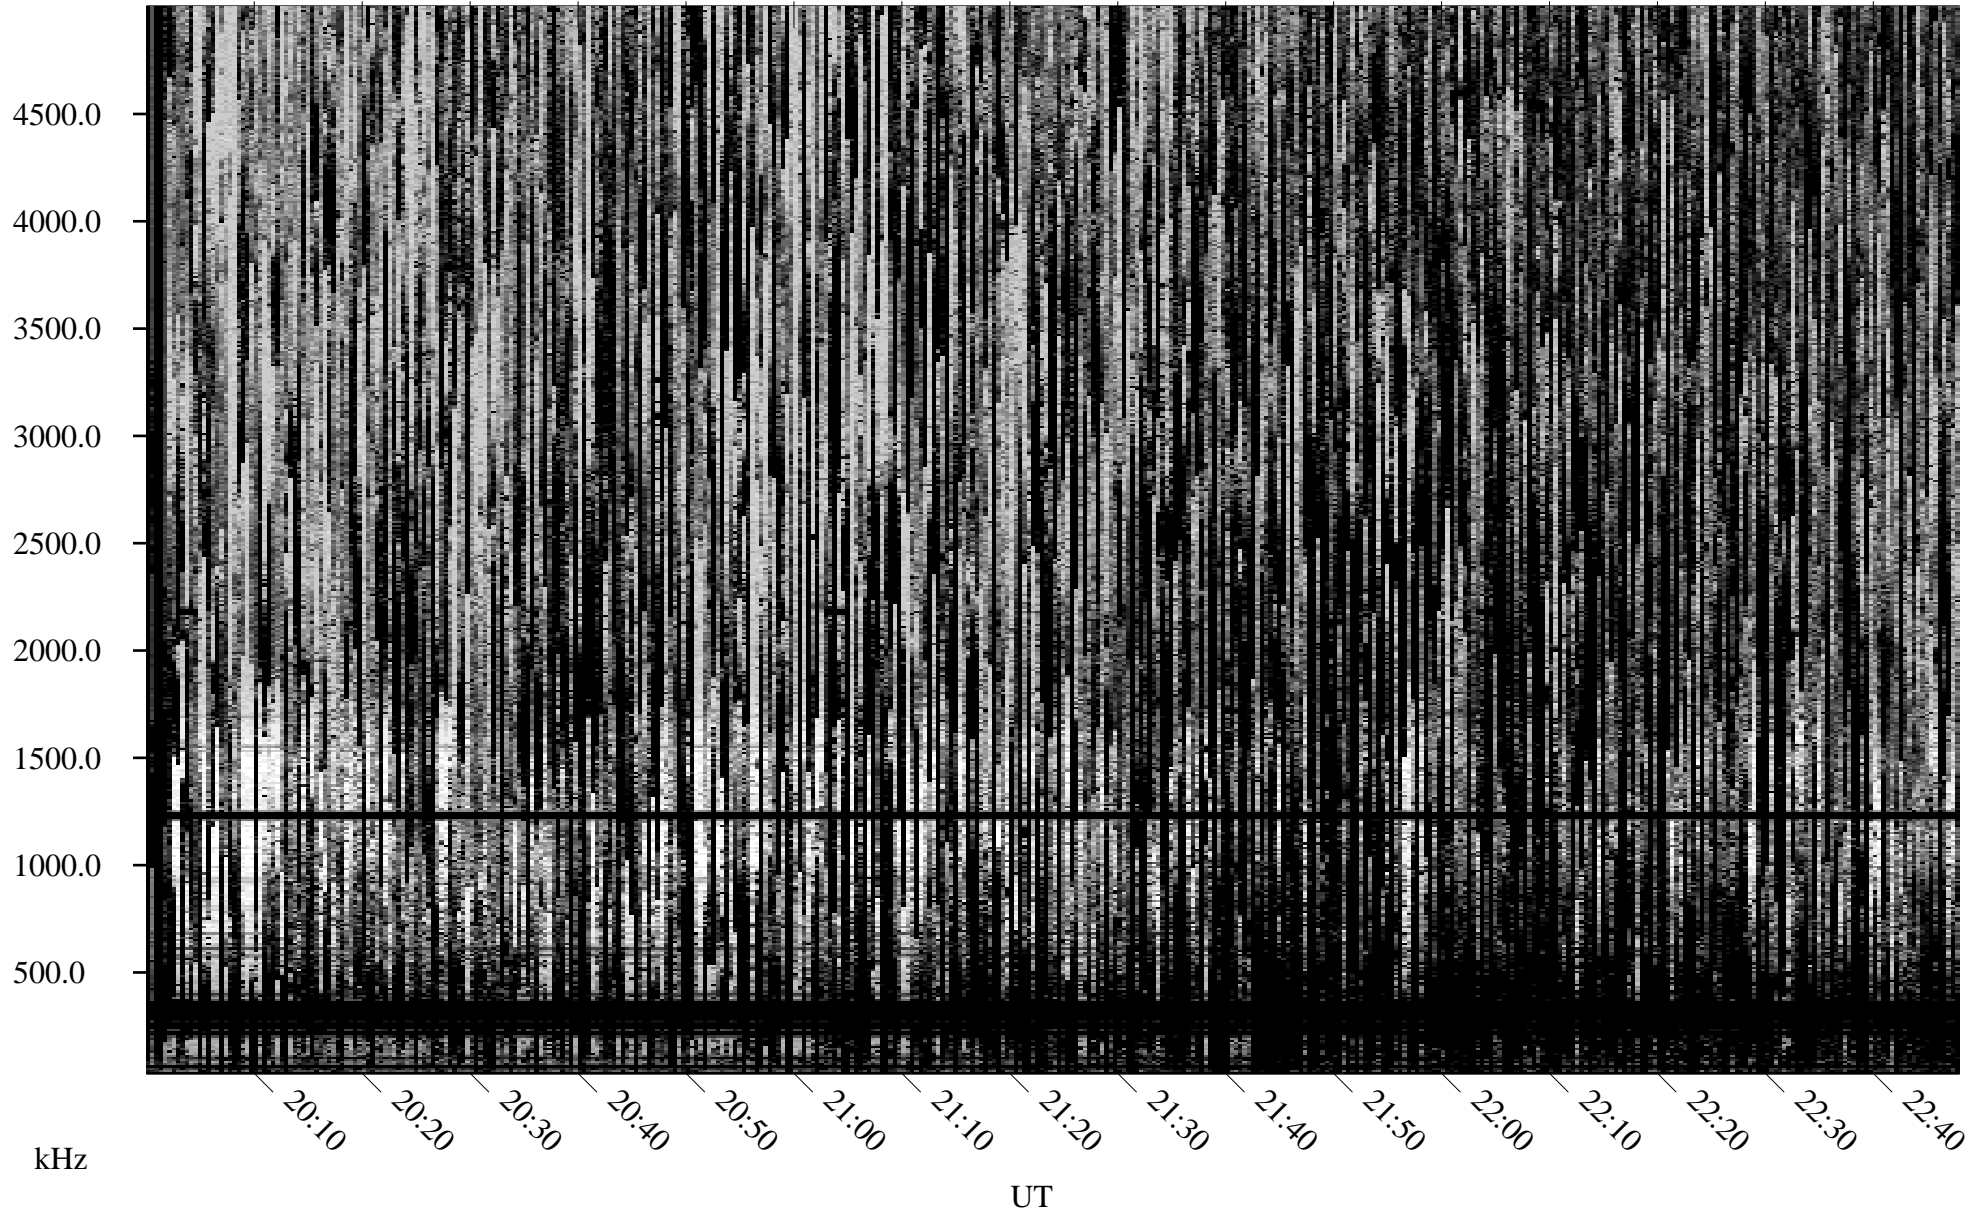

08/28/2000 Churchill, MTB

Linear Scale Black = 161 White = 15

ch00241l.r01m max_12

Page 1

08/28/2000 Churchill, MTB

Linear Scale Black = 161 White = 15

ch002411.r01m max_12

Page 2

08/29/2000 Churchill, MTB

Linear Scale Black = 161 White = 15

ch00241l.r01m max_12

Page 3

08/29/2000 Churchill, MTB

Linear Scale Black = 161 White = 15

ch002411.r01m max_12

Page 4

08/29/2000 Churchill, MTB

Linear Scale Black = 161 White = 15

ch00241l.r01m max_12

Page 5

08/29/2000 Churchill, MTB

Linear Scale Black = 161 White = 15

ch00241l.r01m max_12

Page 6

08/29/2000 Churchill, MTB

Linear Scale Black = 161 White = 15

ch002411.r01m max_12

Page 7

08/29/2000 Churchill, MTB

Linear Scale Black = 161 White = 15

ch00241l.r01m max_12