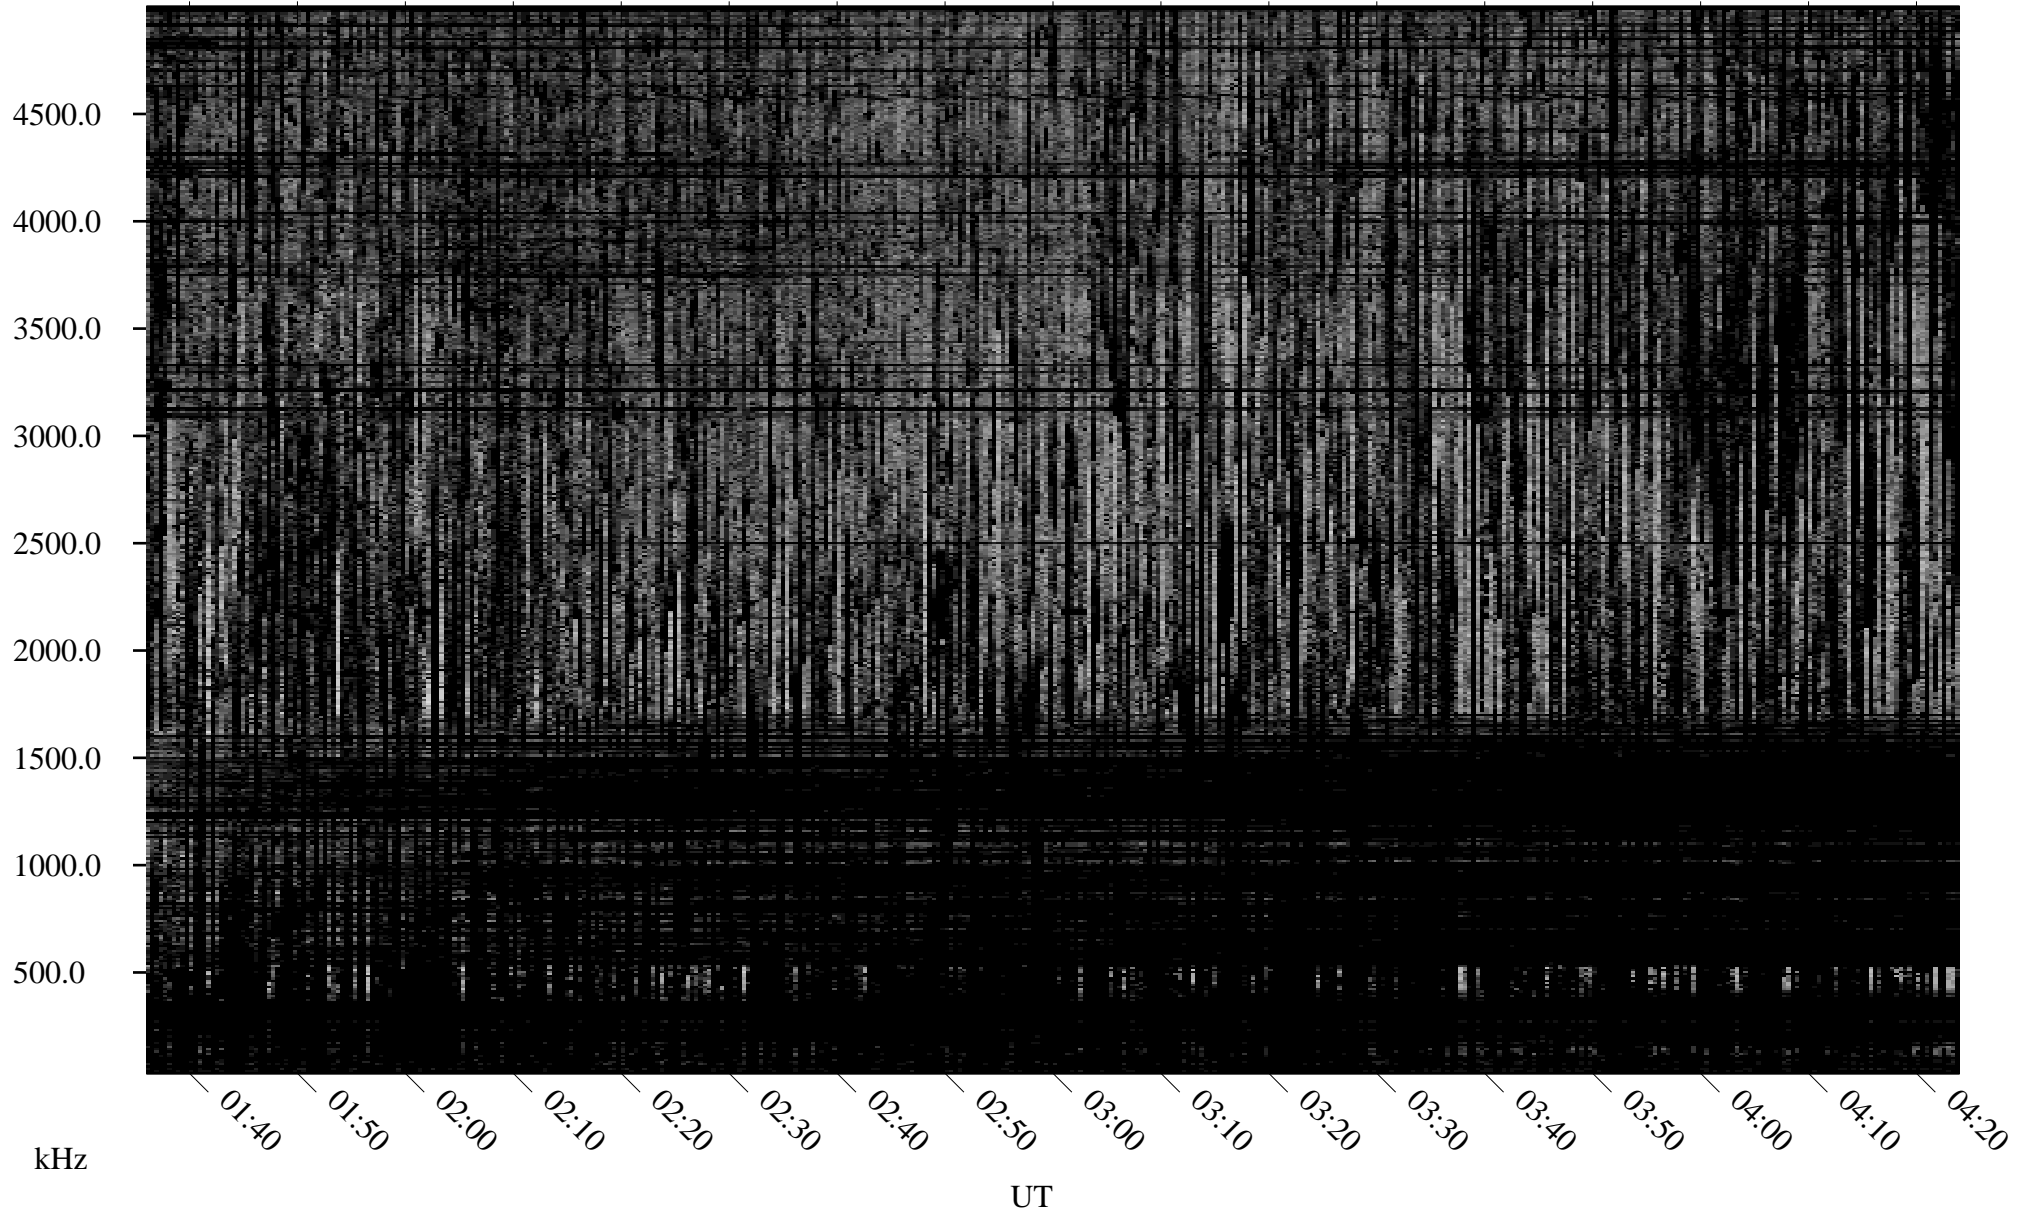

08/28/2000 Churchill, MTB

Linear Scale Black = 161 White = 15

ch00241l.r01m max_12

Page 1

08/28/2000 Churchill, MTB

Linear Scale Black = 161 White = 15

ch002411.r01m max_12

Page 2

08/29/2000 Churchill, MTB

Linear Scale Black = 161 White = 15

ch00241l.r01m max_12

Page 3

08/29/2000 Churchill, MTB

Linear Scale Black = 161 White = 15

ch002411.r01m max_12

Page 4

08/29/2000 Churchill, MTB

Linear Scale Black = 161 White = 15

ch00241l.r01m max_12

Page 5

08/29/2000 Churchill, MTB

Linear Scale Black = 161 White = 15

ch00241l.r01m max_12

Page 6

08/29/2000 Churchill, MTB

Linear Scale Black = 161 White = 15

ch002411.r01m max_12

Page 7

08/29/2000 Churchill, MTB

Linear Scale Black = 161 White = 15

ch00241l.r01m max_12