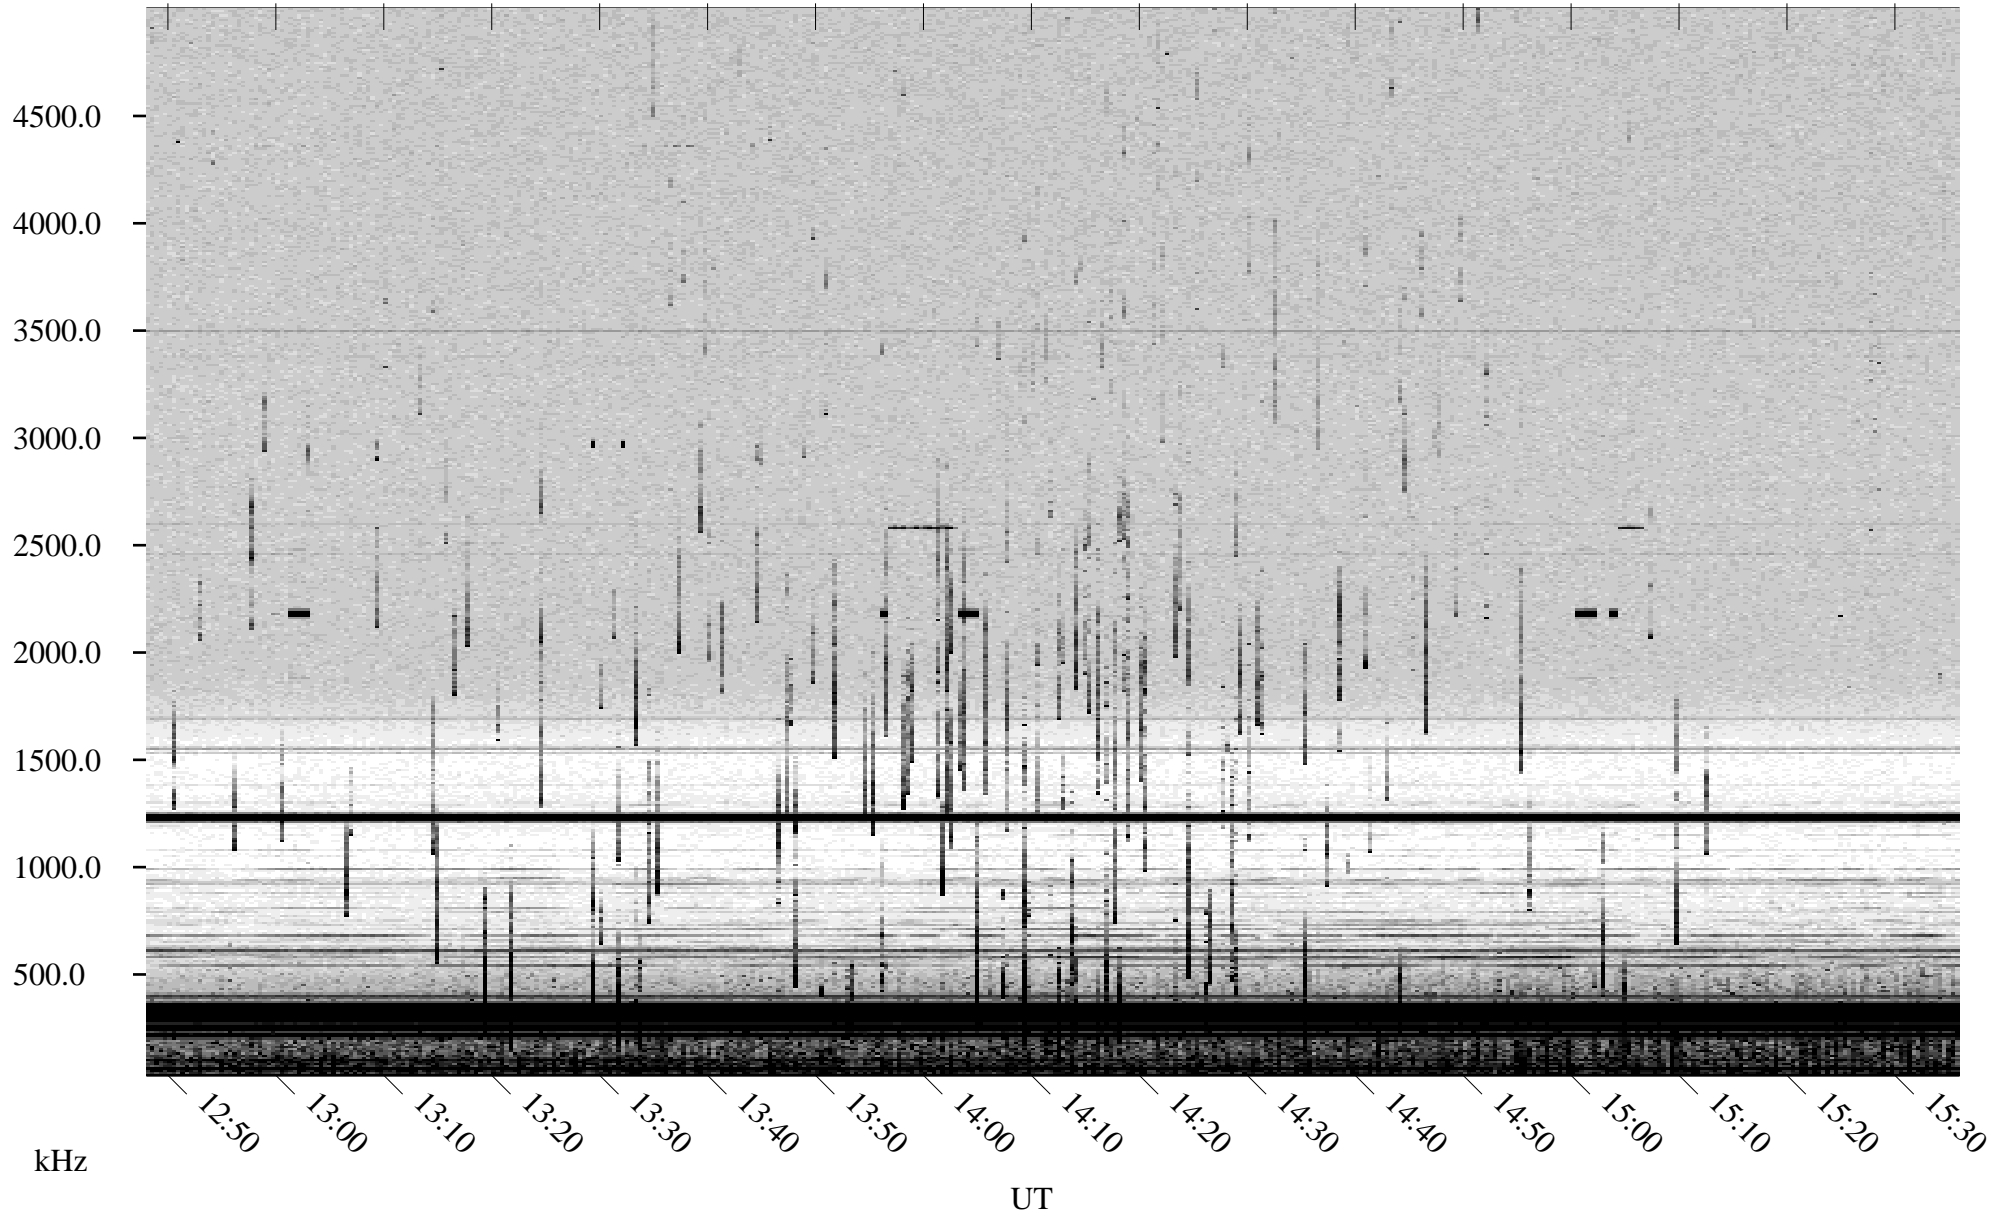

08/28/2000 Churchill, MTB

Linear Scale Black = 161 White = 15

ch00241l.r01m max_12

Page 1

08/28/2000 Churchill, MTB

Linear Scale Black = 161 White = 15

ch002411.r01m max_12

Page 2

08/29/2000 Churchill, MTB

Linear Scale Black = 161 White = 15

ch00241l.r01m max_12

Page 3

08/29/2000 Churchill, MTB

Linear Scale Black = 161 White = 15

ch002411.r01m max_12

Page 4

08/29/2000 Churchill, MTB

Linear Scale Black = 161 White = 15

ch00241l.r01m max_12

Page 5

08/29/2000 Churchill, MTB

Linear Scale Black = 161 White = 15

ch00241l.r01m max_12

Page 6

08/29/2000 Churchill, MTB

Linear Scale Black = 161 White = 15

ch002411.r01m max_12

Page 7

08/29/2000 Churchill, MTB

Linear Scale Black = 161 White = 15

ch00241l.r01m max_12