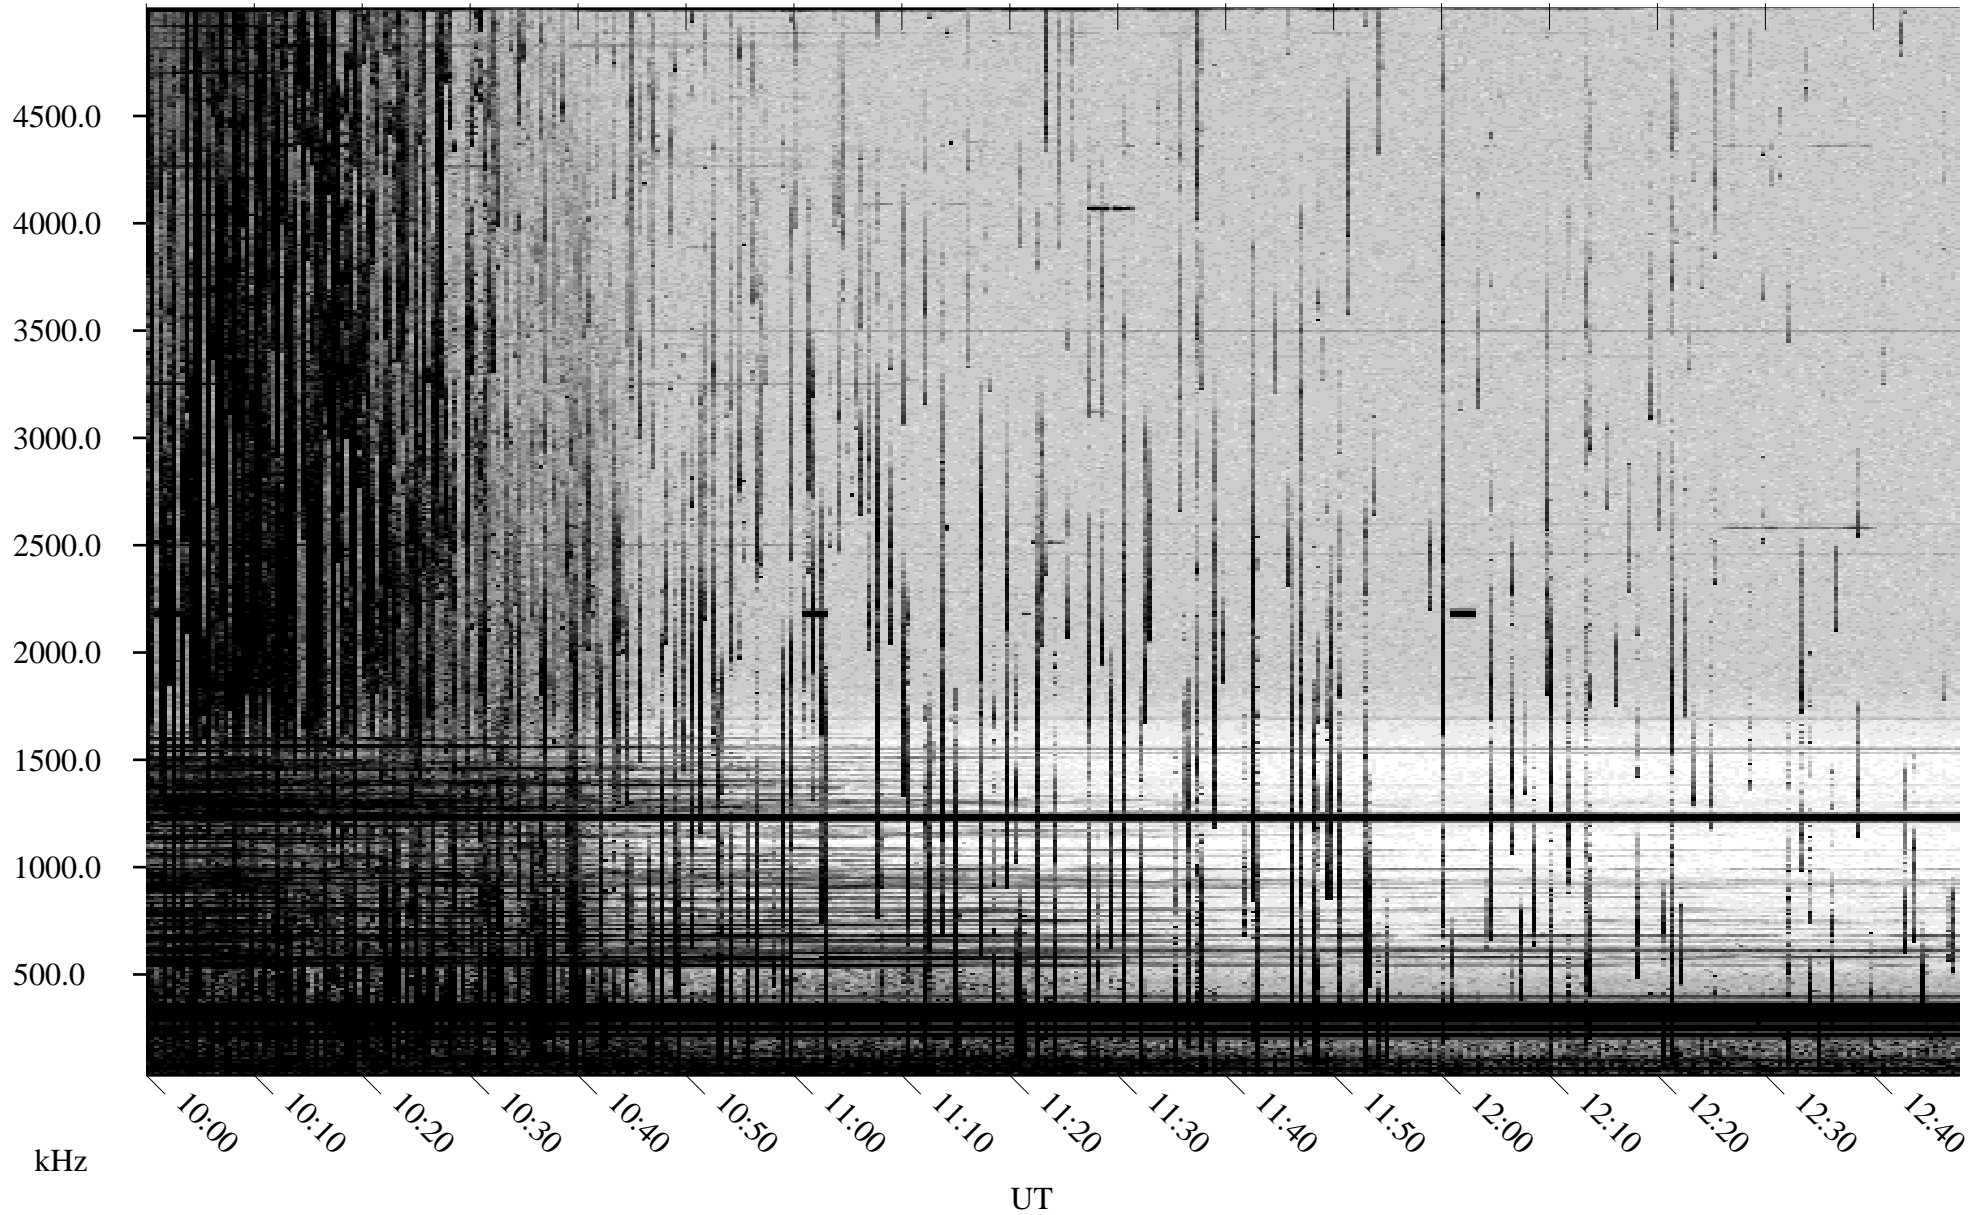

08/28/2000 Churchill, MTB

Linear Scale Black = 161 White = 15

ch00241l.r01m max_12

Page 1

08/28/2000 Churchill, MTB

Linear Scale Black = 161 White = 15

ch002411.r01m max_12

Page 2

08/29/2000 Churchill, MTB

Linear Scale Black = 161 White = 15

ch00241l.r01m max_12

Page 3

08/29/2000 Churchill, MTB

Linear Scale Black = 161 White = 15

ch002411.r01m max_12

Page 4

08/29/2000 Churchill, MTB

Linear Scale Black = 161 White = 15

ch00241l.r01m max_12

Page 5

08/29/2000 Churchill, MTB

Linear Scale Black = 161 White = 15

ch00241l.r01m max_12

Page 6

08/29/2000 Churchill, MTB

Linear Scale Black = 161 White = 15

ch002411.r01m max_12

Page 7

08/29/2000 Churchill, MTB

Linear Scale Black = 161 White = 15

ch00241l.r01m max_12