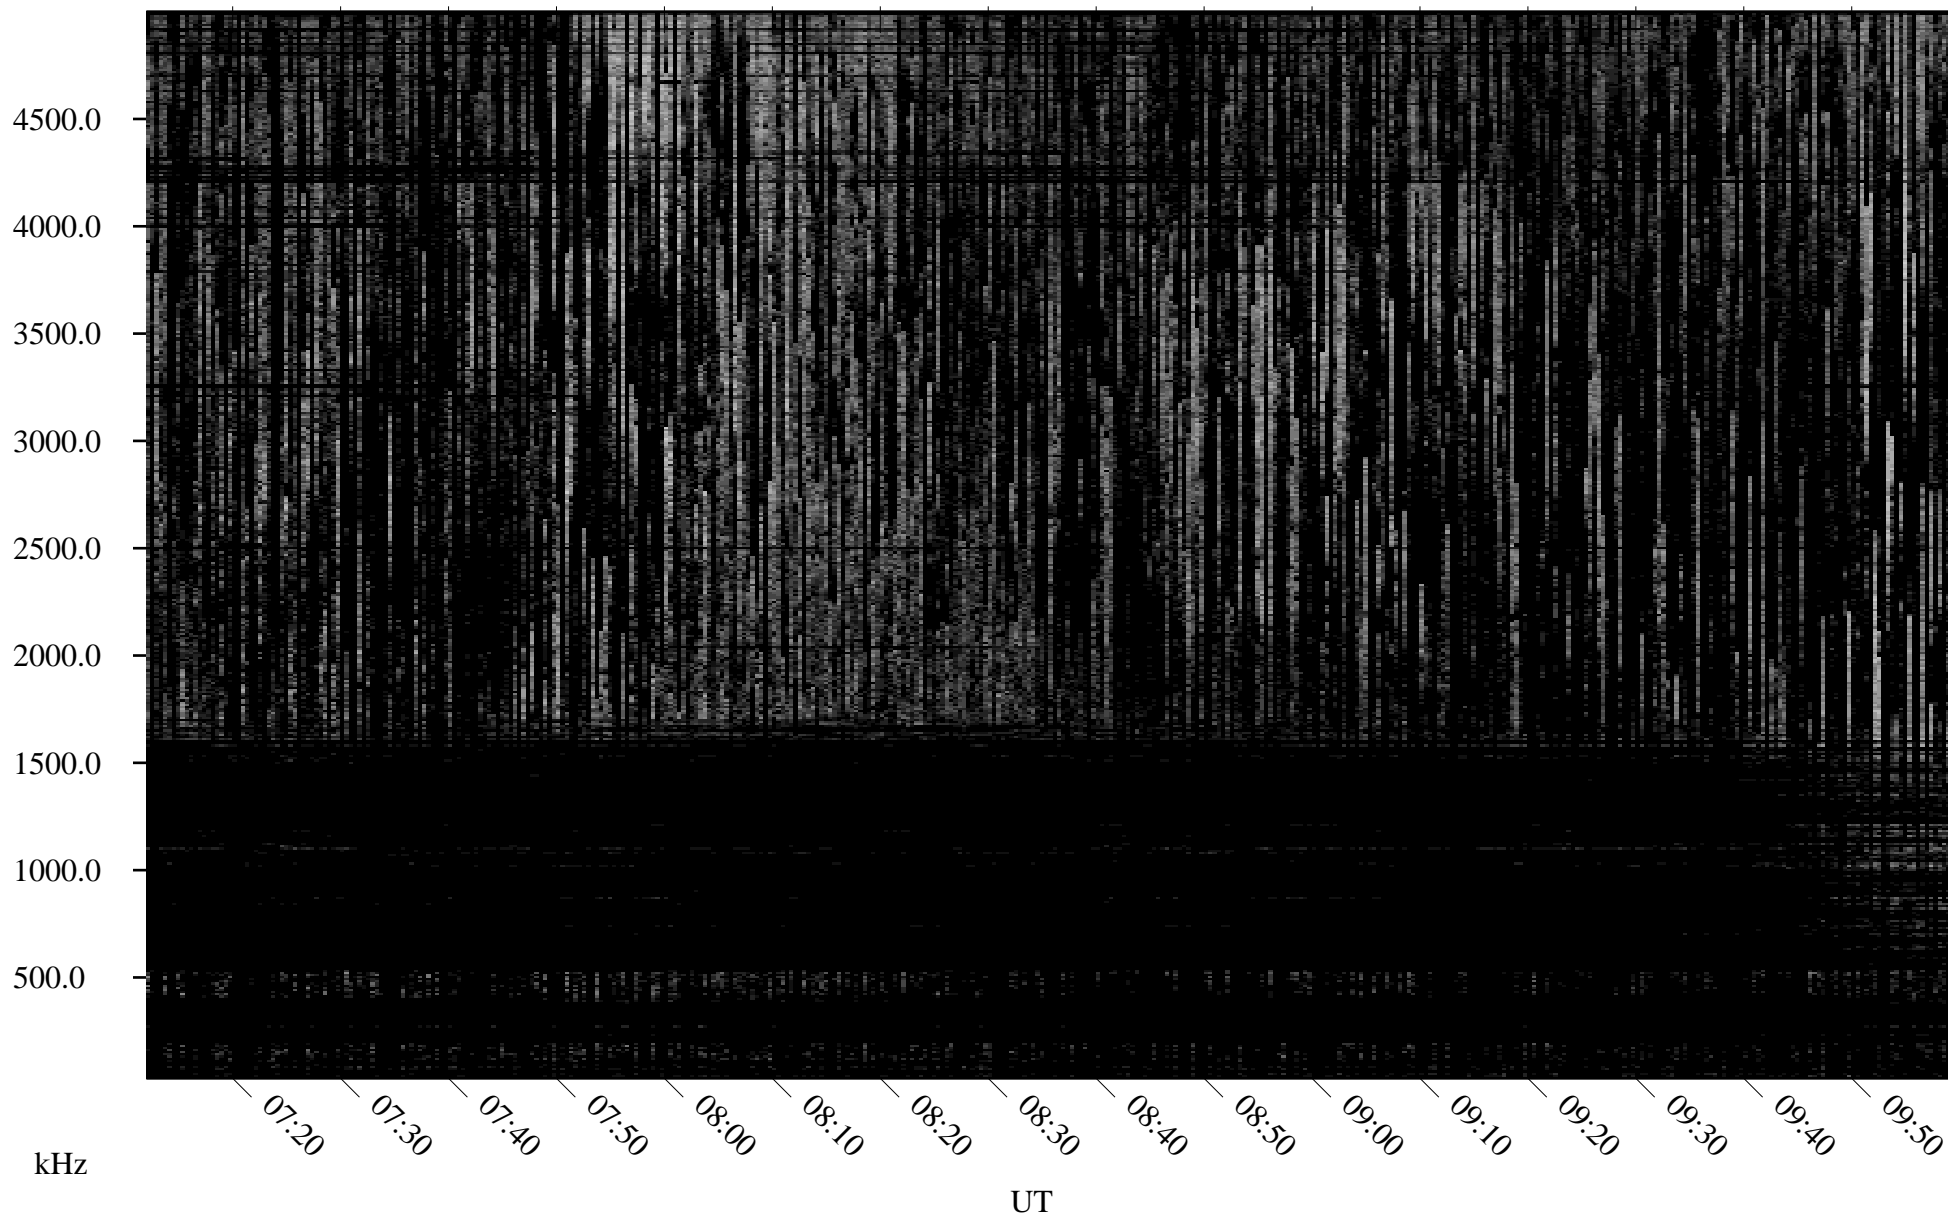

08/28/2000 Churchill, MTB

Linear Scale Black = 161 White = 15

ch00241l.r01m max_12

Page 1

08/28/2000 Churchill, MTB

Linear Scale Black = 161 White = 15

ch002411.r01m max_12

Page 2

08/29/2000 Churchill, MTB

Linear Scale Black = 161 White = 15

ch00241l.r01m max_12

Page 3

08/29/2000 Churchill, MTB

Linear Scale Black = 161 White = 15

ch002411.r01m max_12

Page 4

08/29/2000 Churchill, MTB

Linear Scale Black = 161 White = 15

ch00241l.r01m max_12

Page 5

08/29/2000 Churchill, MTB

Linear Scale Black = 161 White = 15

ch00241l.r01m max_12

Page 6

08/29/2000 Churchill, MTB

Linear Scale Black = 161 White = 15

ch002411.r01m max_12

Page 7

08/29/2000 Churchill, MTB

Linear Scale Black = 161 White = 15

ch00241l.r01m max_12