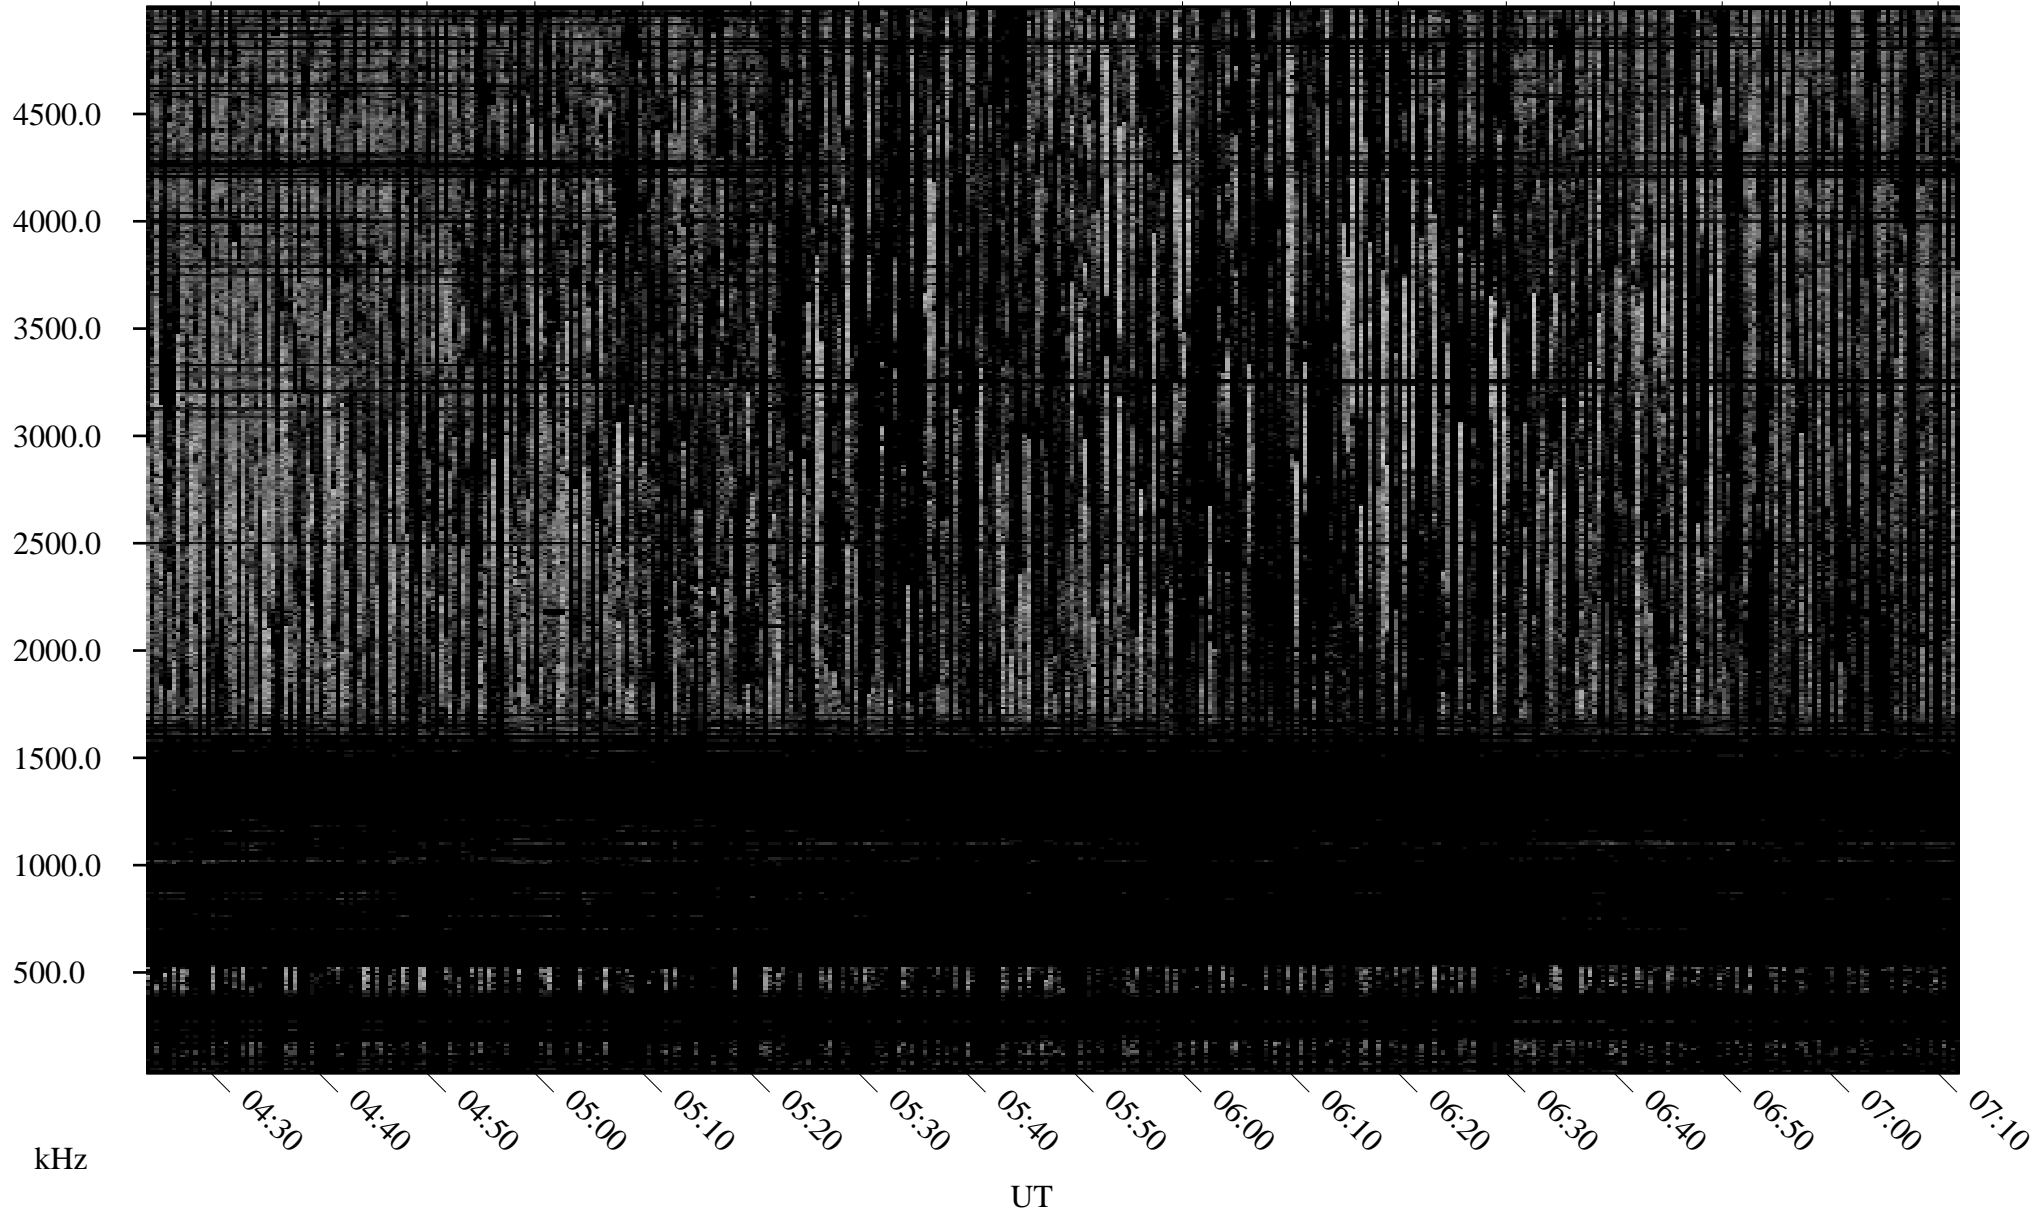

08/28/2000 Churchill, MTB

Linear Scale Black = 161 White = 15

ch00241l.r01m max_12

Page 1

08/28/2000 Churchill, MTB

Linear Scale Black = 161 White = 15

ch002411.r01m max_12

Page 2

08/29/2000 Churchill, MTB

Linear Scale Black = 161 White = 15

ch00241l.r01m max_12

Page 3

08/29/2000 Churchill, MTB

Linear Scale Black = 161 White = 15

ch002411.r01m max_12

Page 4

08/29/2000 Churchill, MTB

Linear Scale Black = 161 White = 15

ch00241l.r01m max_12

Page 5

08/29/2000 Churchill, MTB

Linear Scale Black = 161 White = 15

ch00241l.r01m max_12

Page 6

08/29/2000 Churchill, MTB

Linear Scale Black = 161 White = 15

ch002411.r01m max_12

Page 7

08/29/2000 Churchill, MTB

Linear Scale Black = 161 White = 15

ch00241l.r01m max_12