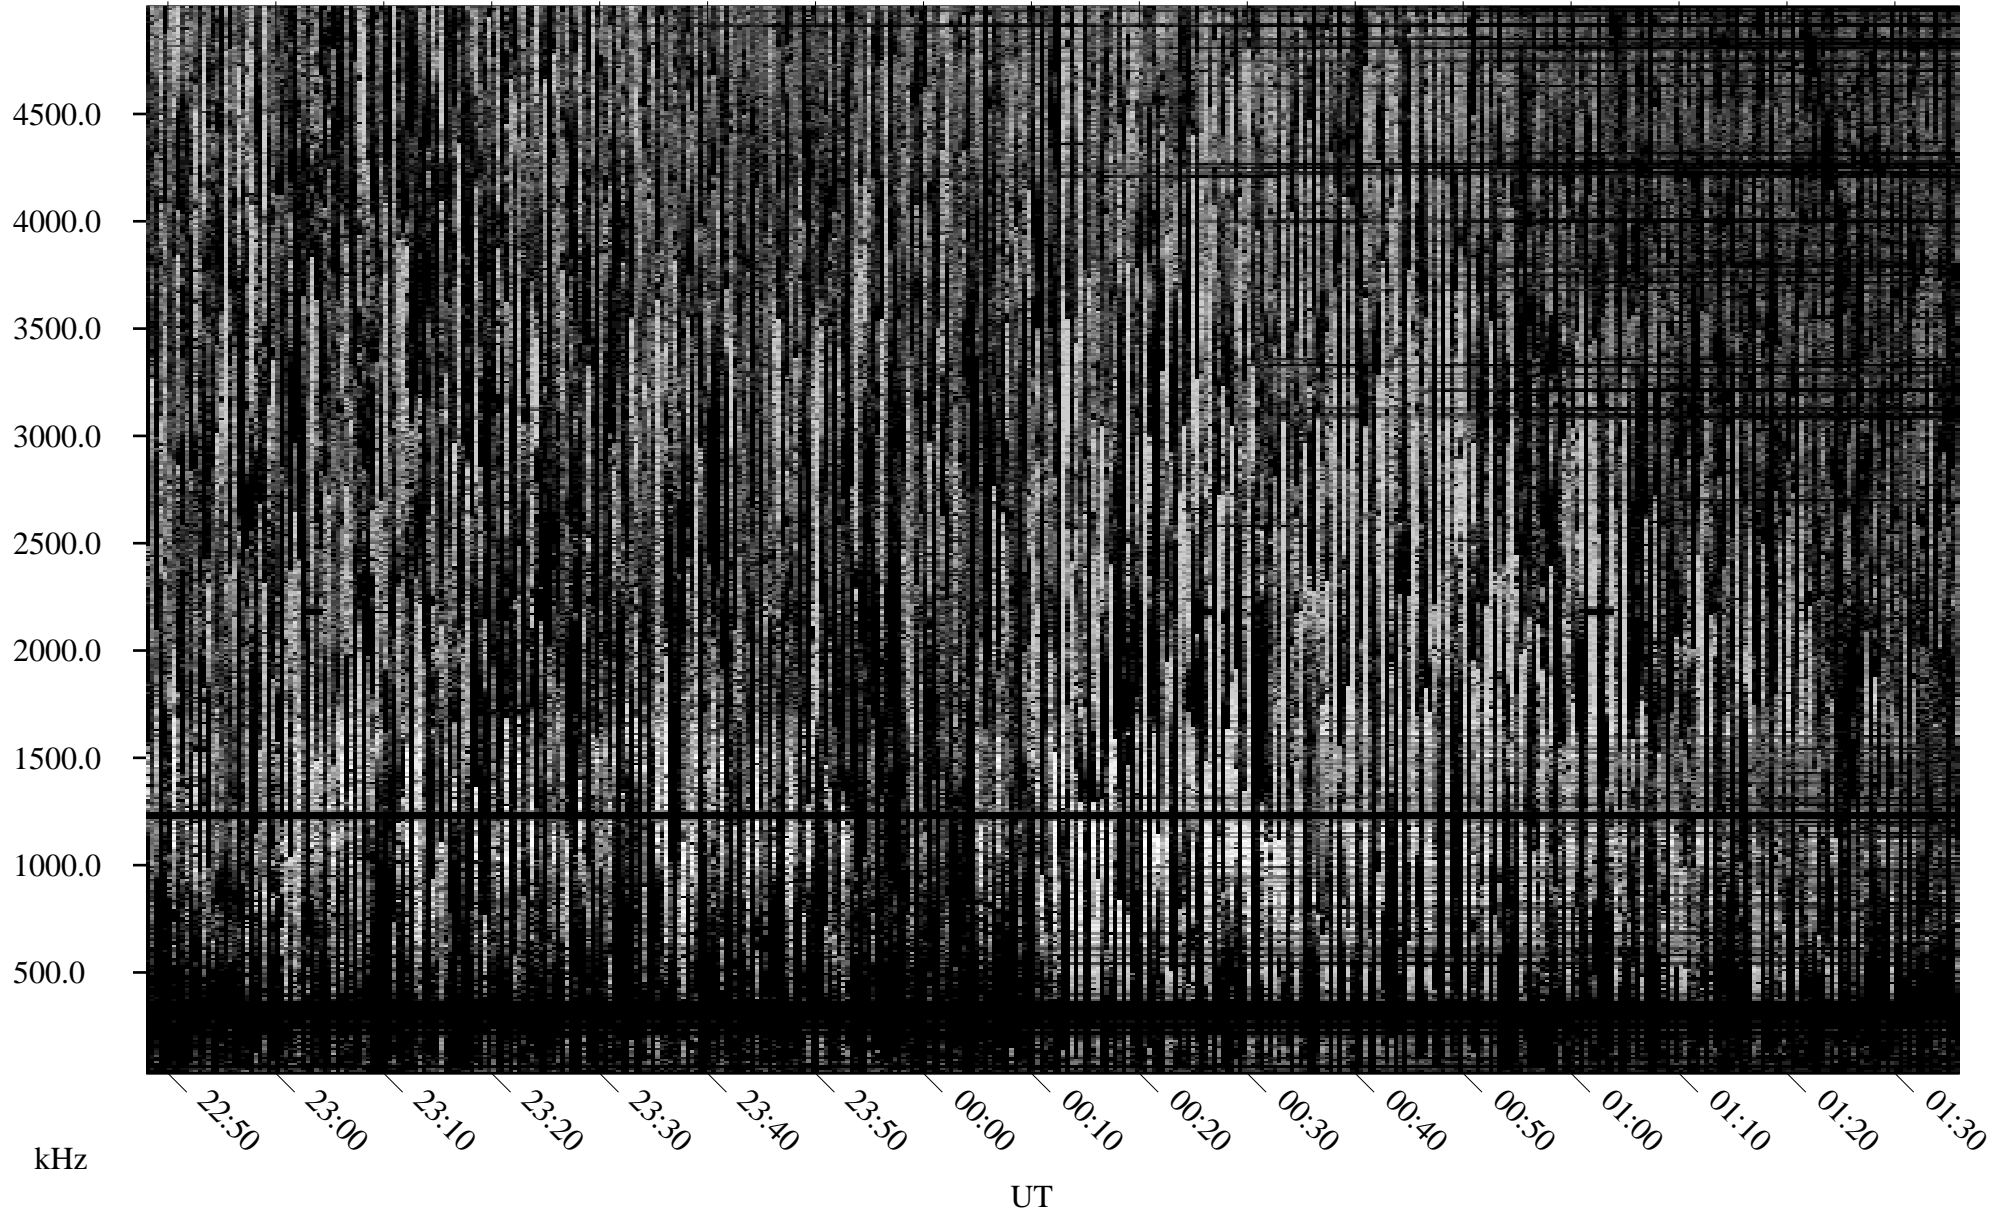

08/28/2000 Churchill, MTB

Linear Scale Black = 161 White = 15

ch00241l.r01m max_12

Page 1

08/28/2000 Churchill, MTB

Linear Scale Black = 161 White = 15

ch002411.r01m max_12

Page 2

08/29/2000 Churchill, MTB

Linear Scale Black = 161 White = 15

ch00241l.r01m max_12

Page 3

08/29/2000 Churchill, MTB

Linear Scale Black = 161 White = 15

ch002411.r01m max_12

Page 4

08/29/2000 Churchill, MTB

Linear Scale Black = 161 White = 15

ch00241l.r01m max_12

Page 5

08/29/2000 Churchill, MTB

Linear Scale Black = 161 White = 15

ch00241l.r01m max_12

Page 6

08/29/2000 Churchill, MTB

Linear Scale Black = 161 White = 15

ch002411.r01m max_12

Page 7

08/29/2000 Churchill, MTB

Linear Scale Black = 161 White = 15

ch00241l.r01m max_12